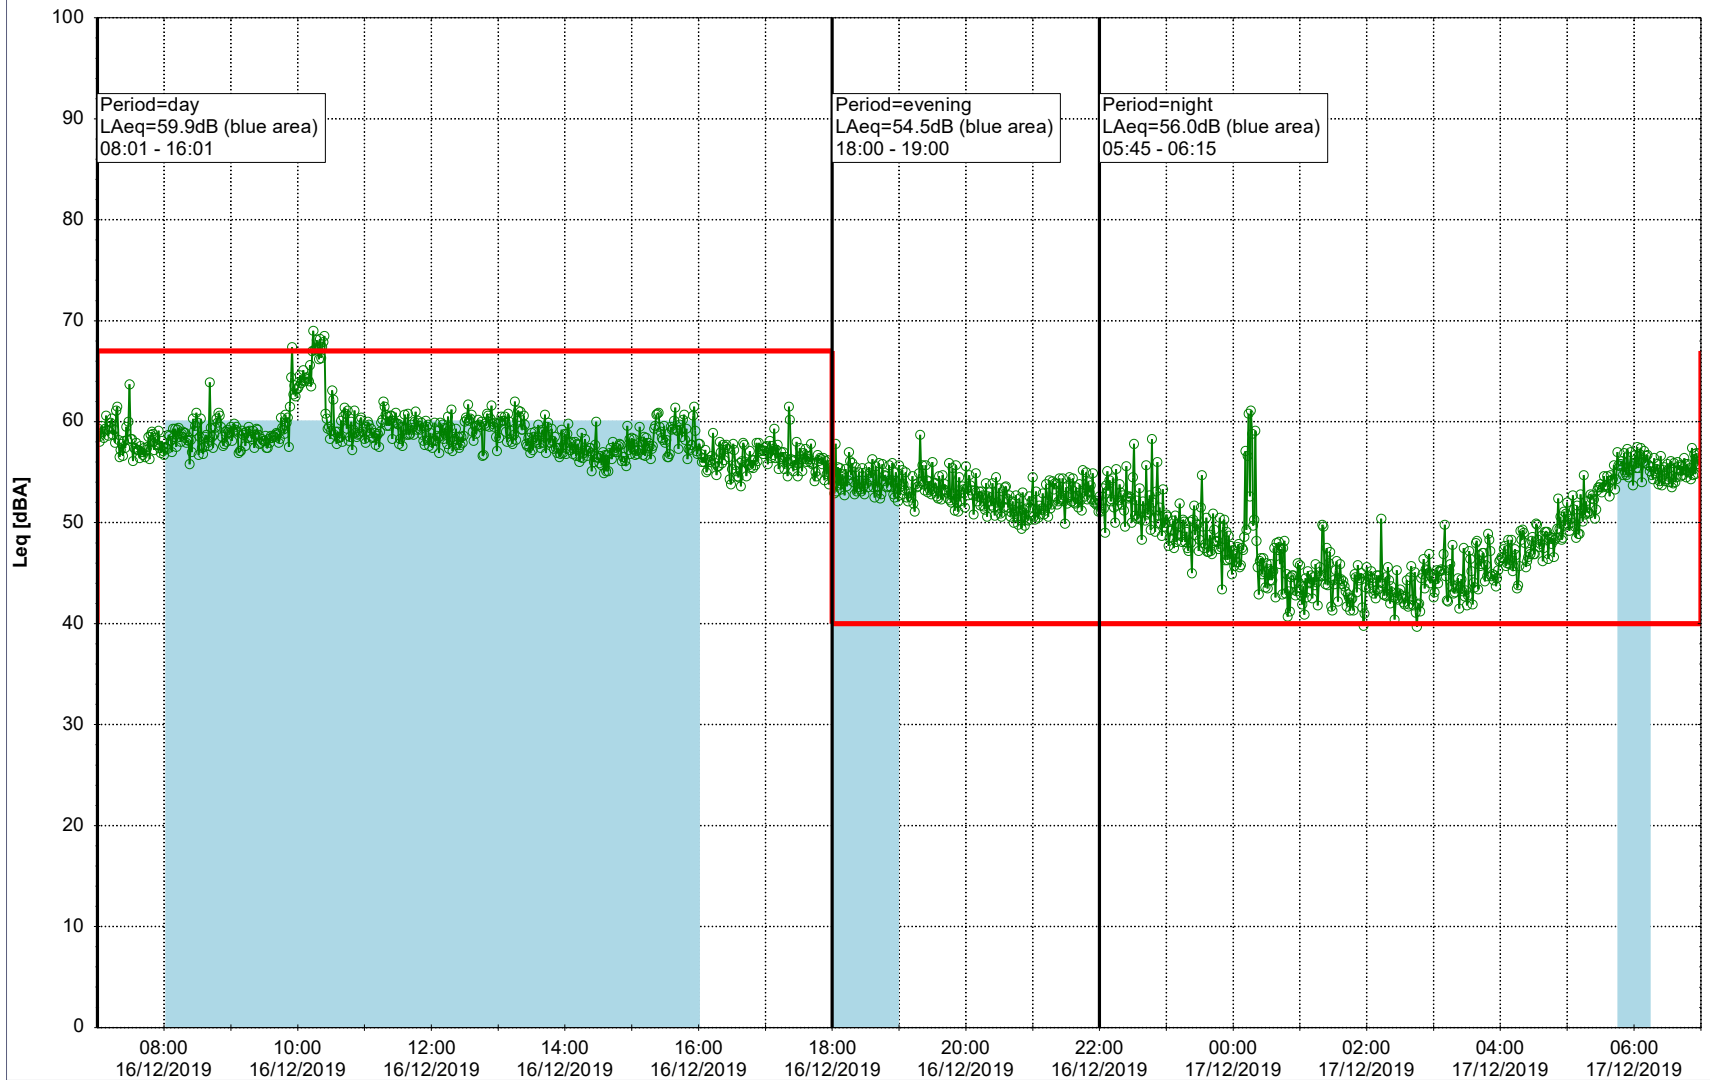

Project: Kronos Sydhavnen
Construction: Sluseholmen
Location: N-V

Plan View

Remarks

...

Noise Time Related Diagram

16/12/2019
17/12/2019

○○○ SLU_NS01

Project: Kronos Sydhavnen
Construction: Sluseholmen
Location: N-V

Plan View

Remarks

...

Noise Time Related Diagram

17/12/2019
18/12/2019

○○○ SLU_NS01

Project: Kronos Sydhavnen
Construction: Sluseholmen
Location: N-V

Plan View

Remarks

...

Noise Time Related Diagram

18/12/2019
19/12/2019

○○○ SLU_NS01

Project: Kronos Sydhavnen
Construction: Sluseholmen
Location: N-V

Plan View

Remarks

...

Noise Time Related Diagram

19/12/2019
20/12/2019

○○○○ SLU_NS01