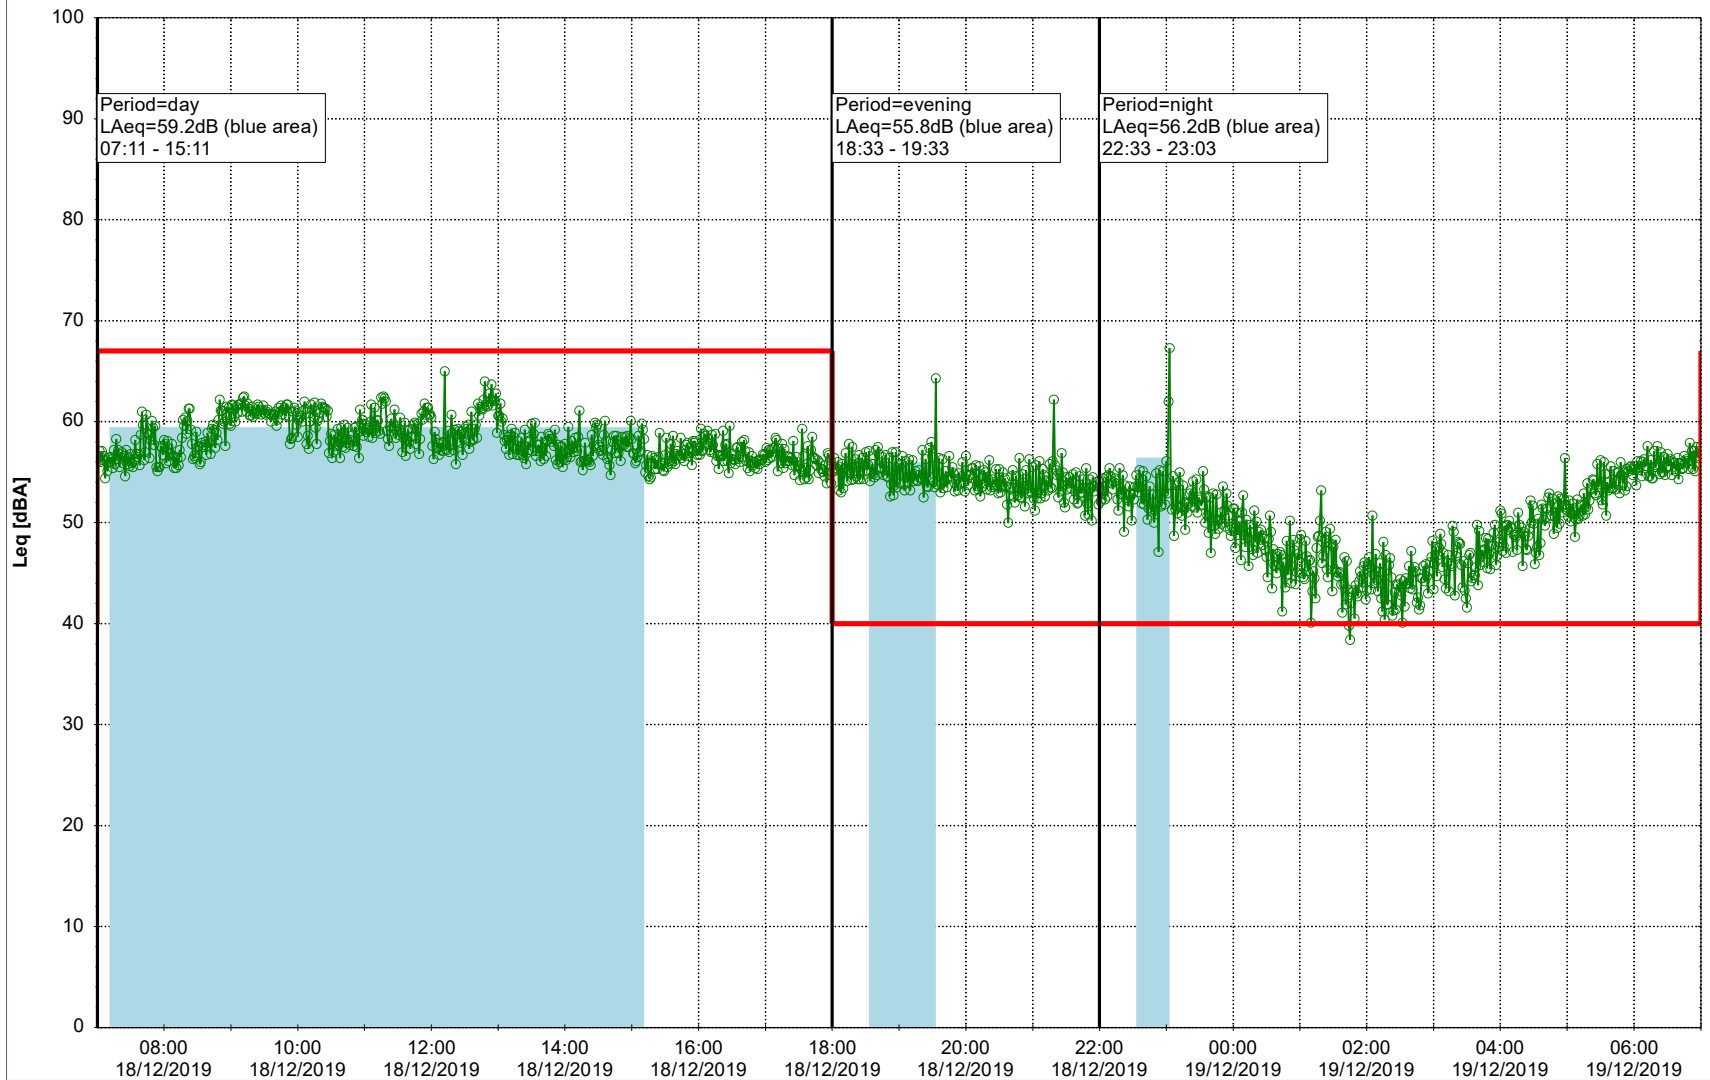

Project: Kronos Sydhavnen
Construction: Sluseholmen
Location: N-V

Plan View

Remarks

...

Noise Time Related Diagram

16/12/2019
17/12/2019

○○○ SLU_NS01

Project: Kronos Sydhavnen
Construction: Sluseholmen
Location: N-V

Plan View

Remarks

...

Noise Time Related Diagram

17/12/2019
18/12/2019

○○○ SLU_NS01

Project: Kronos Sydhavnen
Construction: Sluseholmen
Location: N-V

Plan View

Remarks

...

Noise Time Related Diagram

18/12/2019
19/12/2019

○○○ SLU_NS01

Project: Kronos Sydhavnen
Construction: Sluseholmen
Location: N-V

Plan View

Remarks

...

Noise Time Related Diagram

19/12/2019
20/12/2019

○○○○ SLU_NS01