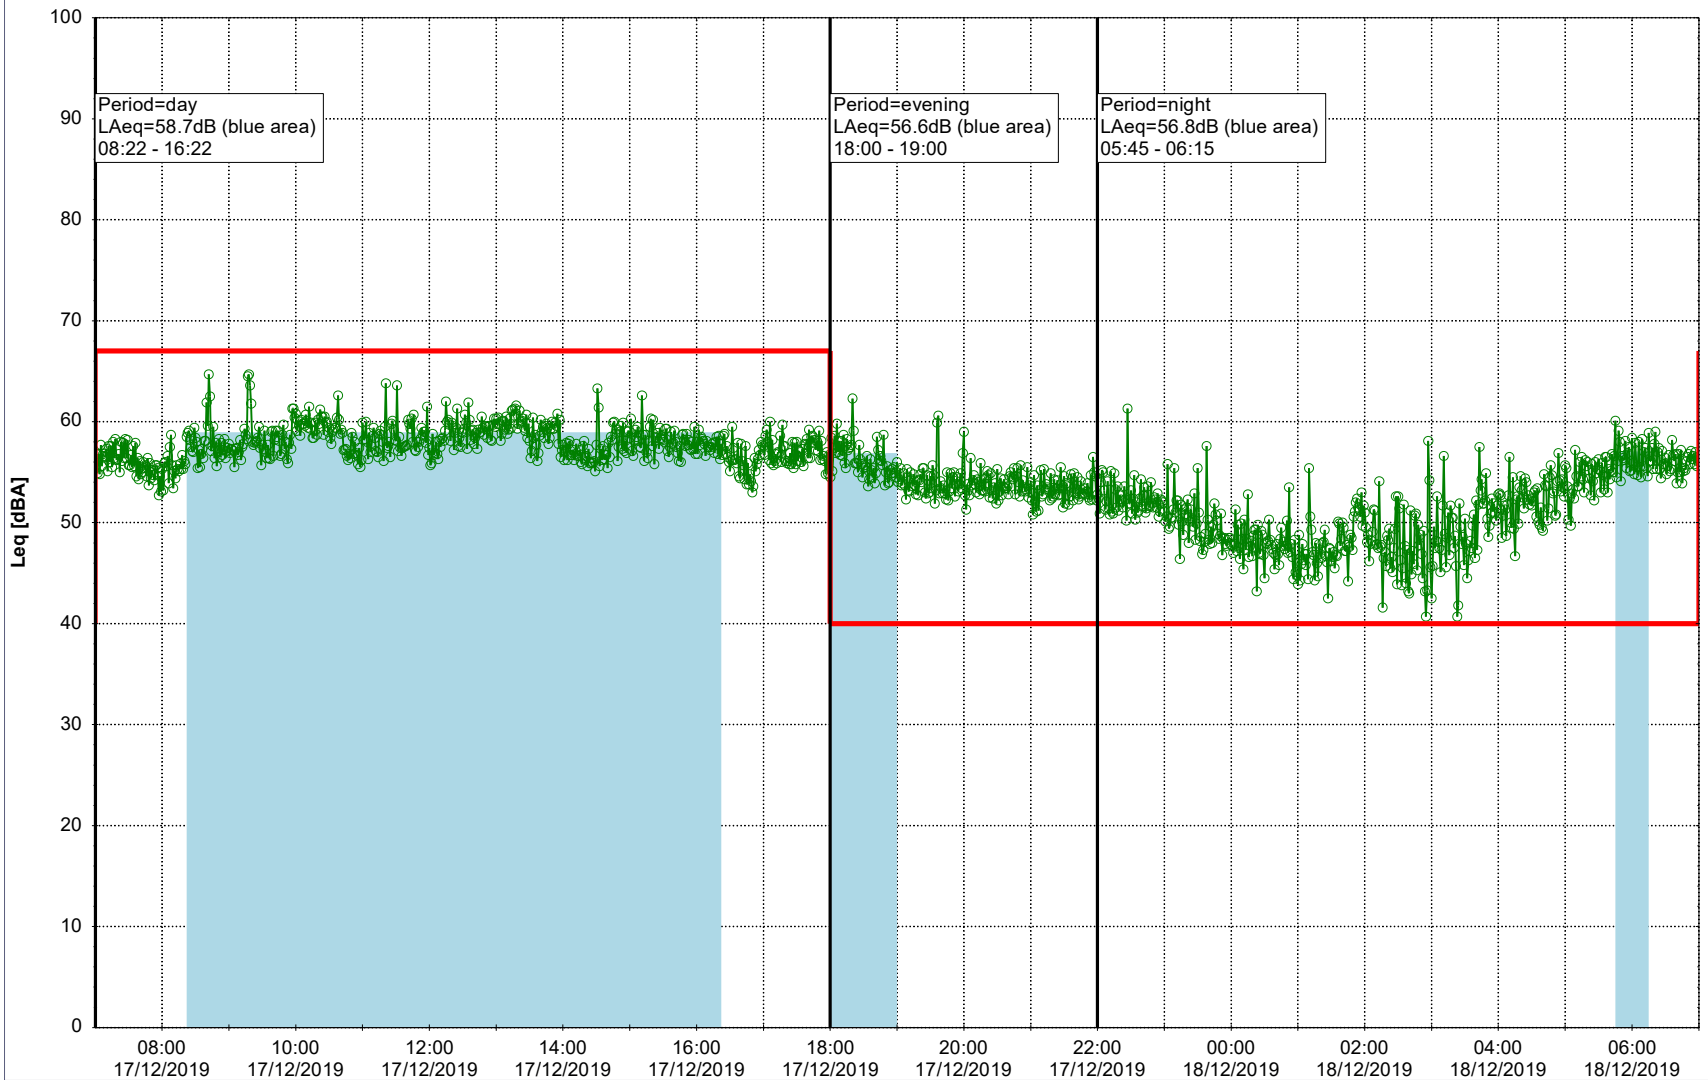

Project: Kronos Sydhavnen
Construction: Sluseholmen
Location: N-V

Plan View

Remarks

...

Noise Time Related Diagram

16/12/2019
17/12/2019

○○○ SLU_NS01

Project: Kronos Sydhavnen
Construction: Sluseholmen
Location: N-V

Plan View

Remarks

...

Noise Time Related Diagram

17/12/2019
18/12/2019

○○○ SLU_NS01

Project: Kronos Sydhavnen
Construction: Sluseholmen
Location: N-V

Plan View

Remarks

...

Noise Time Related Diagram

18/12/2019
19/12/2019

○○○ SLU_NS01

Project: Kronos Sydhavnen
Construction: Sluseholmen
Location: N-V

Plan View

Remarks

...

Noise Time Related Diagram

19/12/2019
20/12/2019

○○○○ SLU_NS01