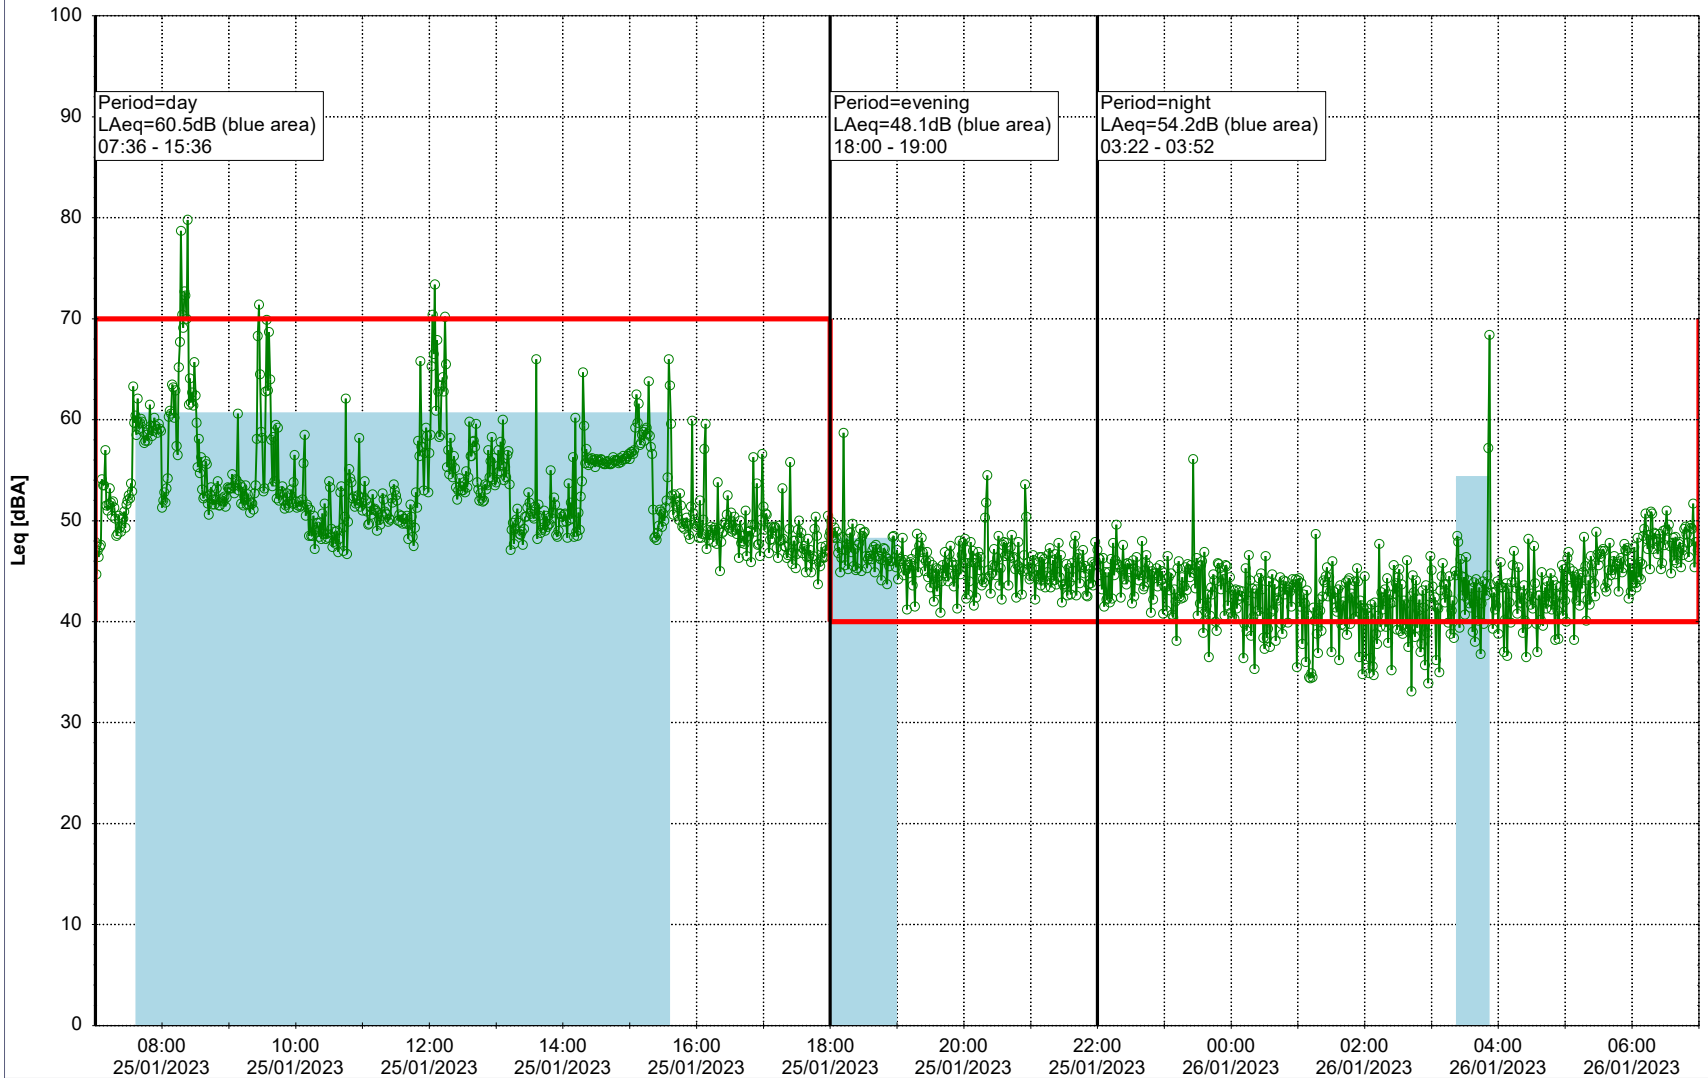

Noise Time Related Diagram

25/01/2023
26/01/2023

○○○○ MOP_NS01