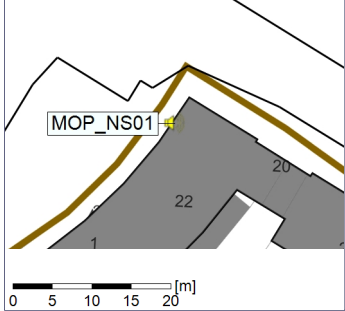

Plan View

Remarks

...

Noise Time Related Diagram

24/01/2023
25/01/2023

○○○○ MOP_NS01

Project: Kronos Sydhavnen
Construction: Mozarts Plads
Location: N-V

Plan View