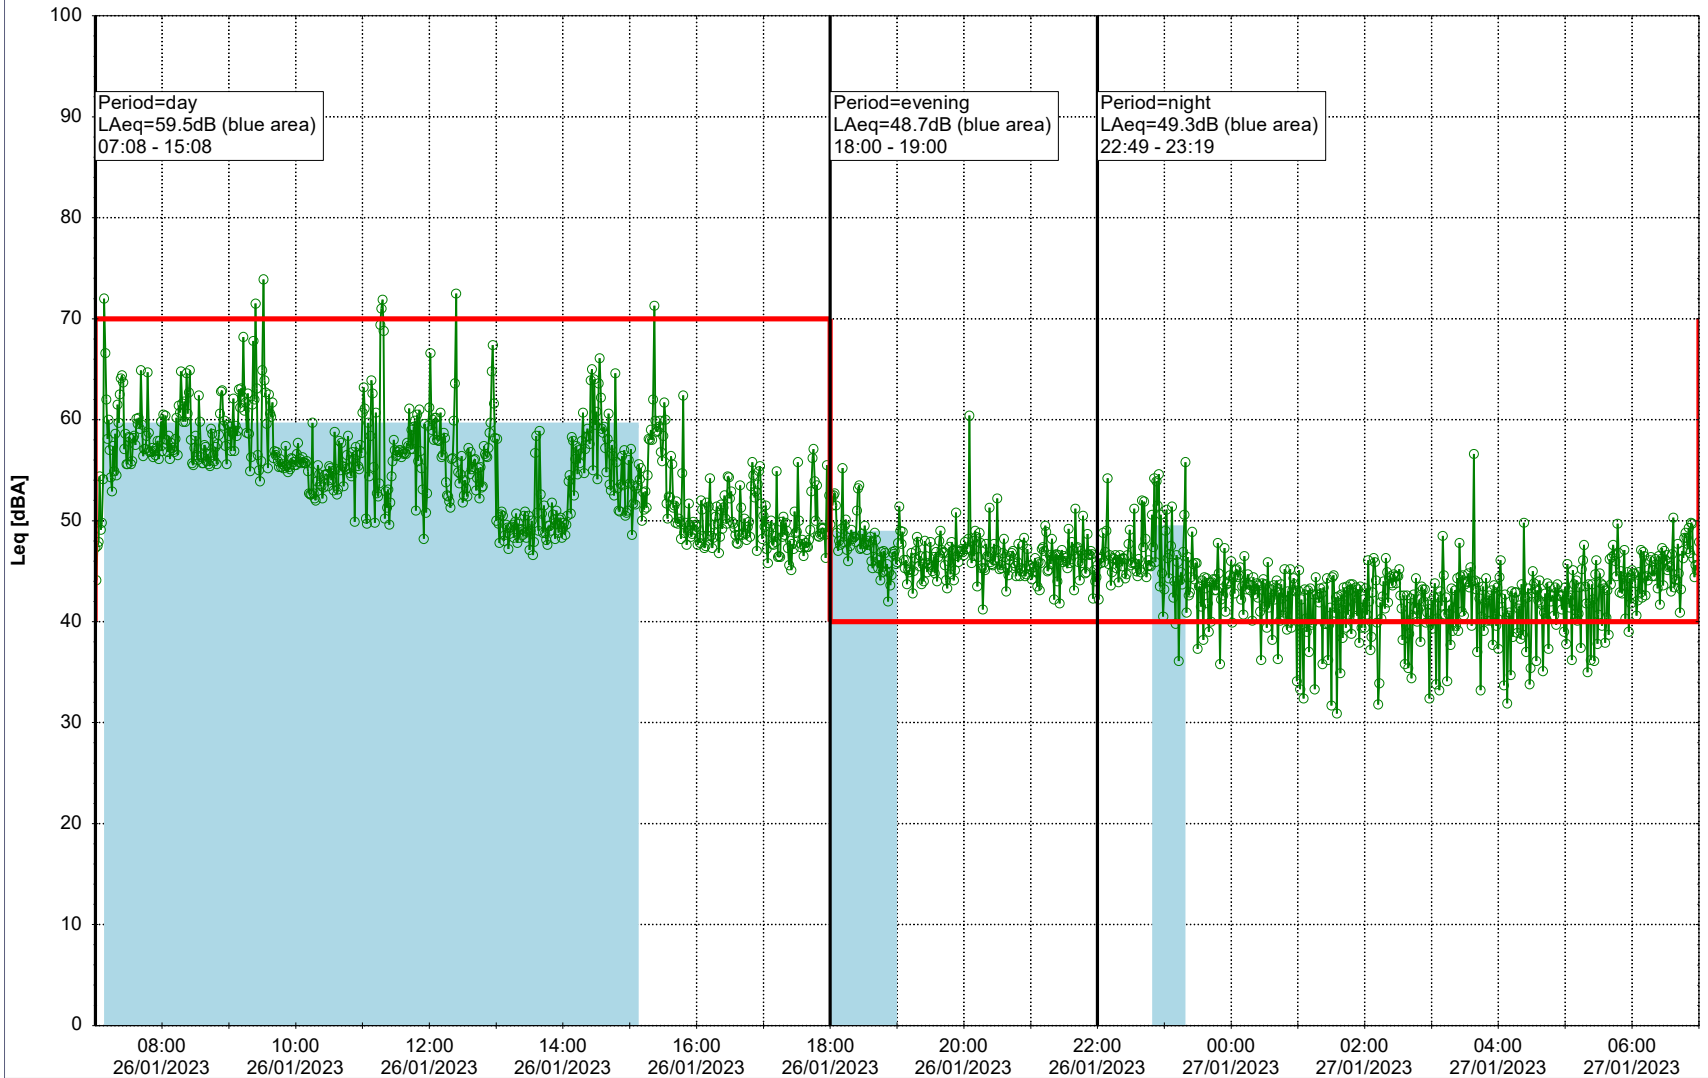

Noise Time Related Diagram

26/01/2023
27/01/2023

○○○○ MOP_NS01