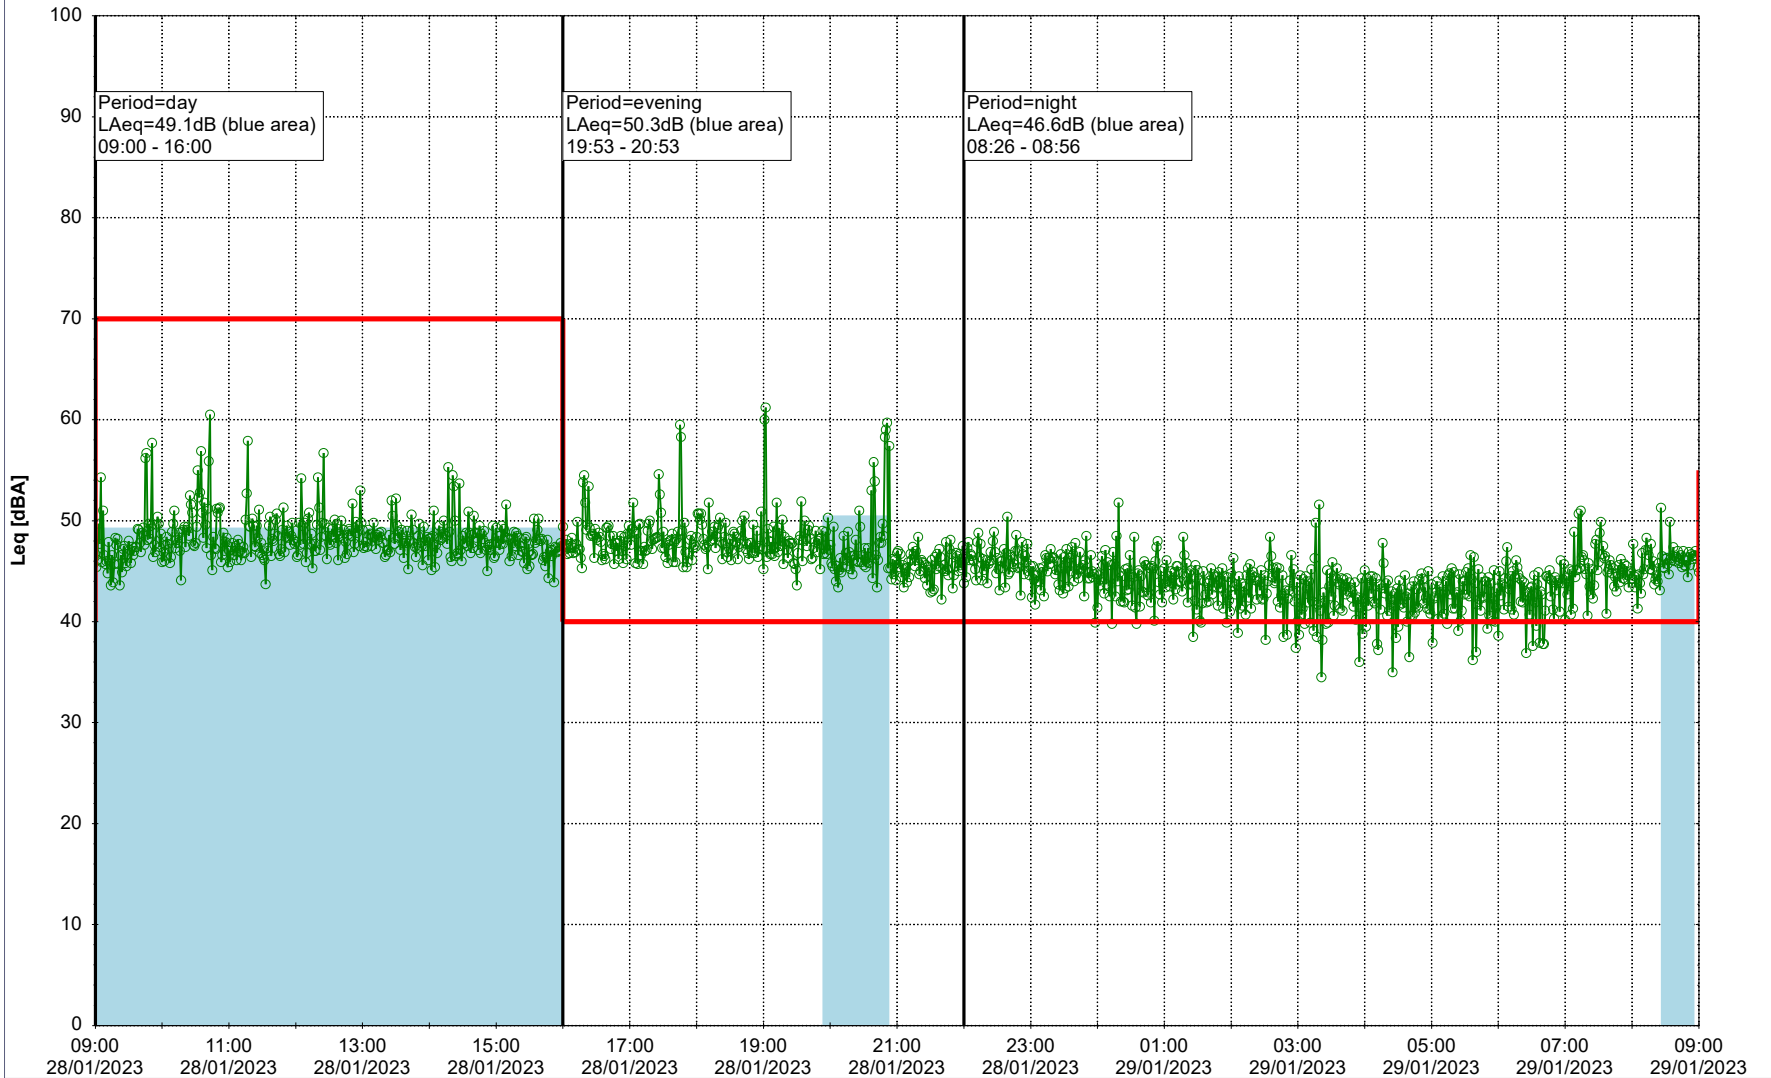

Noise Time Related Diagram

27/01/2023
28/01/2023

○○○○ MOP_NS01

Project: Kronos Sydhavnen
Construction: Mozarts Plads
Location: N-V

Plan View

Remarks

...

Noise Time Related Diagram

28/01/2023
29/01/2023

○○○○ MOP_NS01

Project: Kronos Sydhavnen
Construction: Mozarts Plads
Location: N-V

Plan View

Remarks

...

Noise Time Related Diagram

29/01/2023
30/01/2023