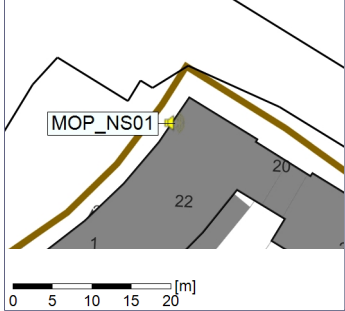

...

Noise Time Related Diagram

26/01/2023
27/01/2023

○○○○ MOP_NS01

Project: Kronos Sydhavnen
Construction: Mozarts Plads
Location: N-V

Plan View

Remarks

...