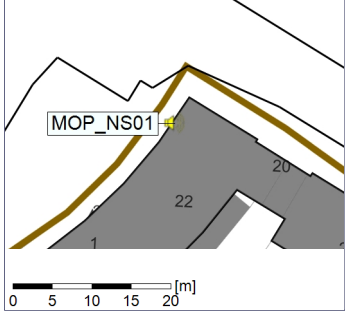

Remarks

...

Noise Time Related Diagram

25/01/2023
26/01/2023

○○○○ MOP_NS01

Project: Kronos Sydhavnen
Construction: Mozarts Plads
Location: N-V

Plan View

Remarks