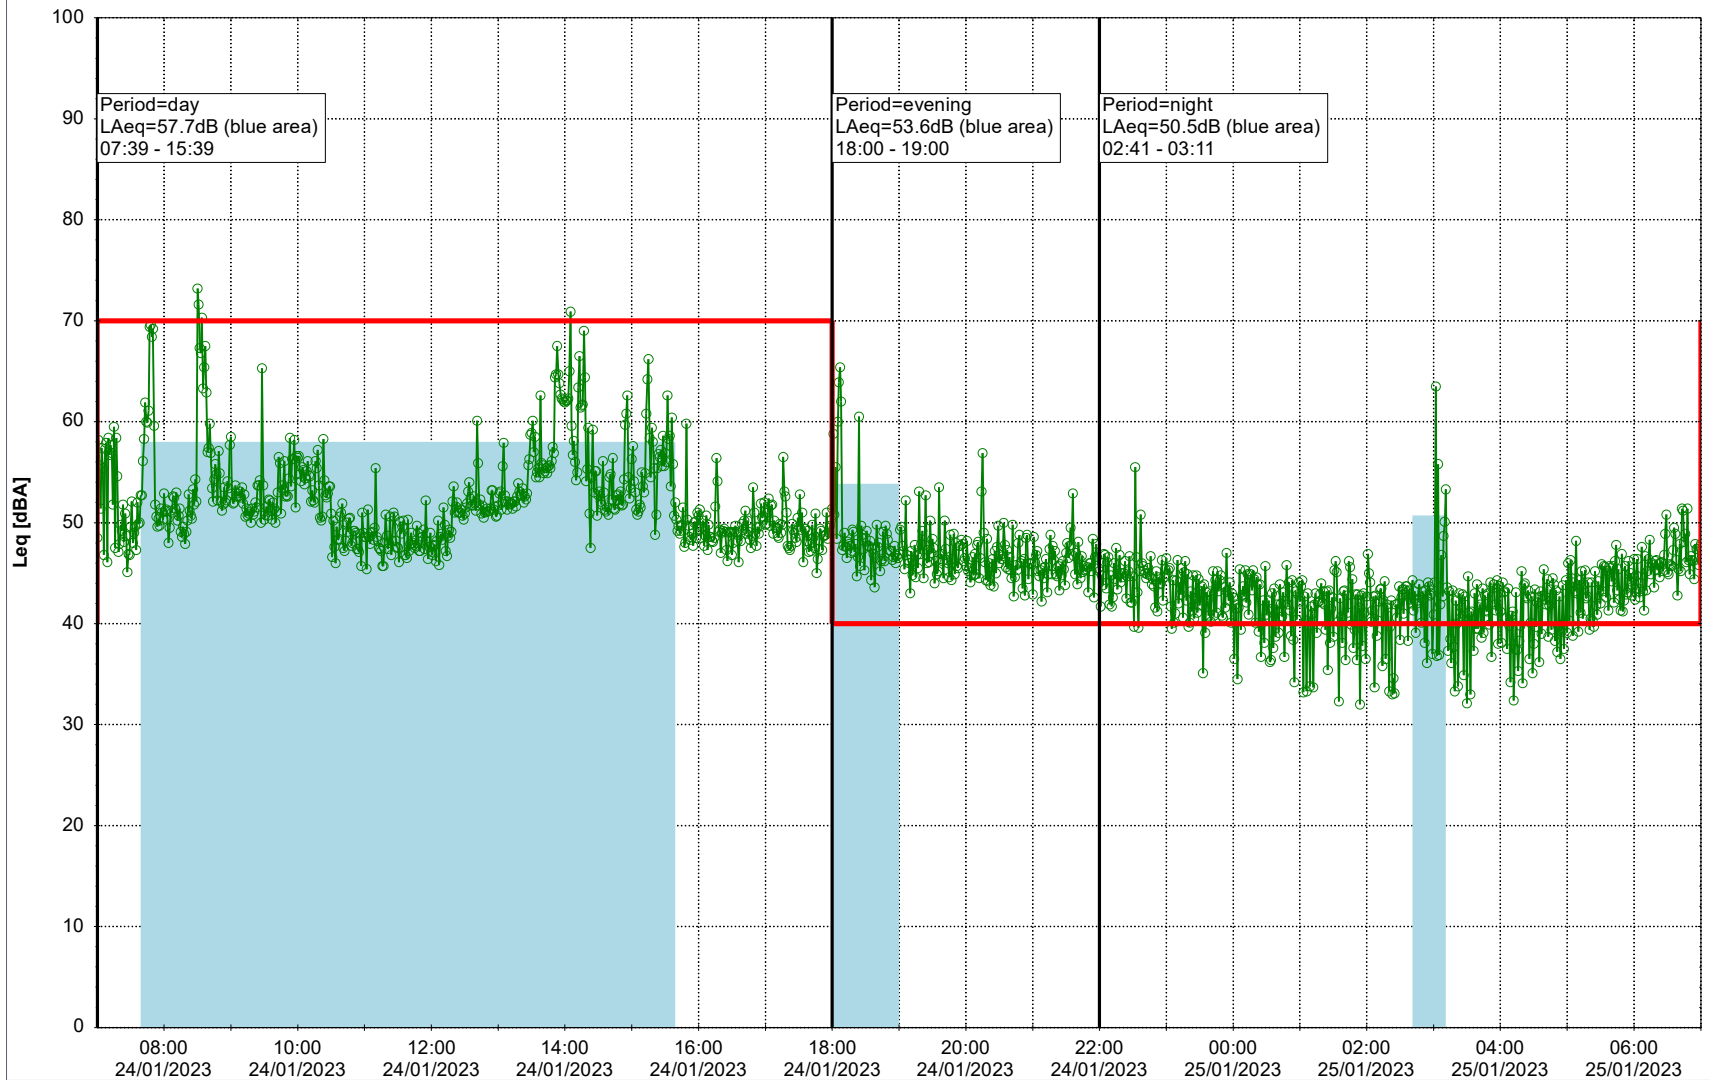

Plan View

Remarks

...

Noise Time Related Diagram

24/01/2023
25/01/2023

○○○○ MOP_NS01

Project: Kronos Sydhavnen
Construction: Mozarts Plads
Location: N-V

Plan View