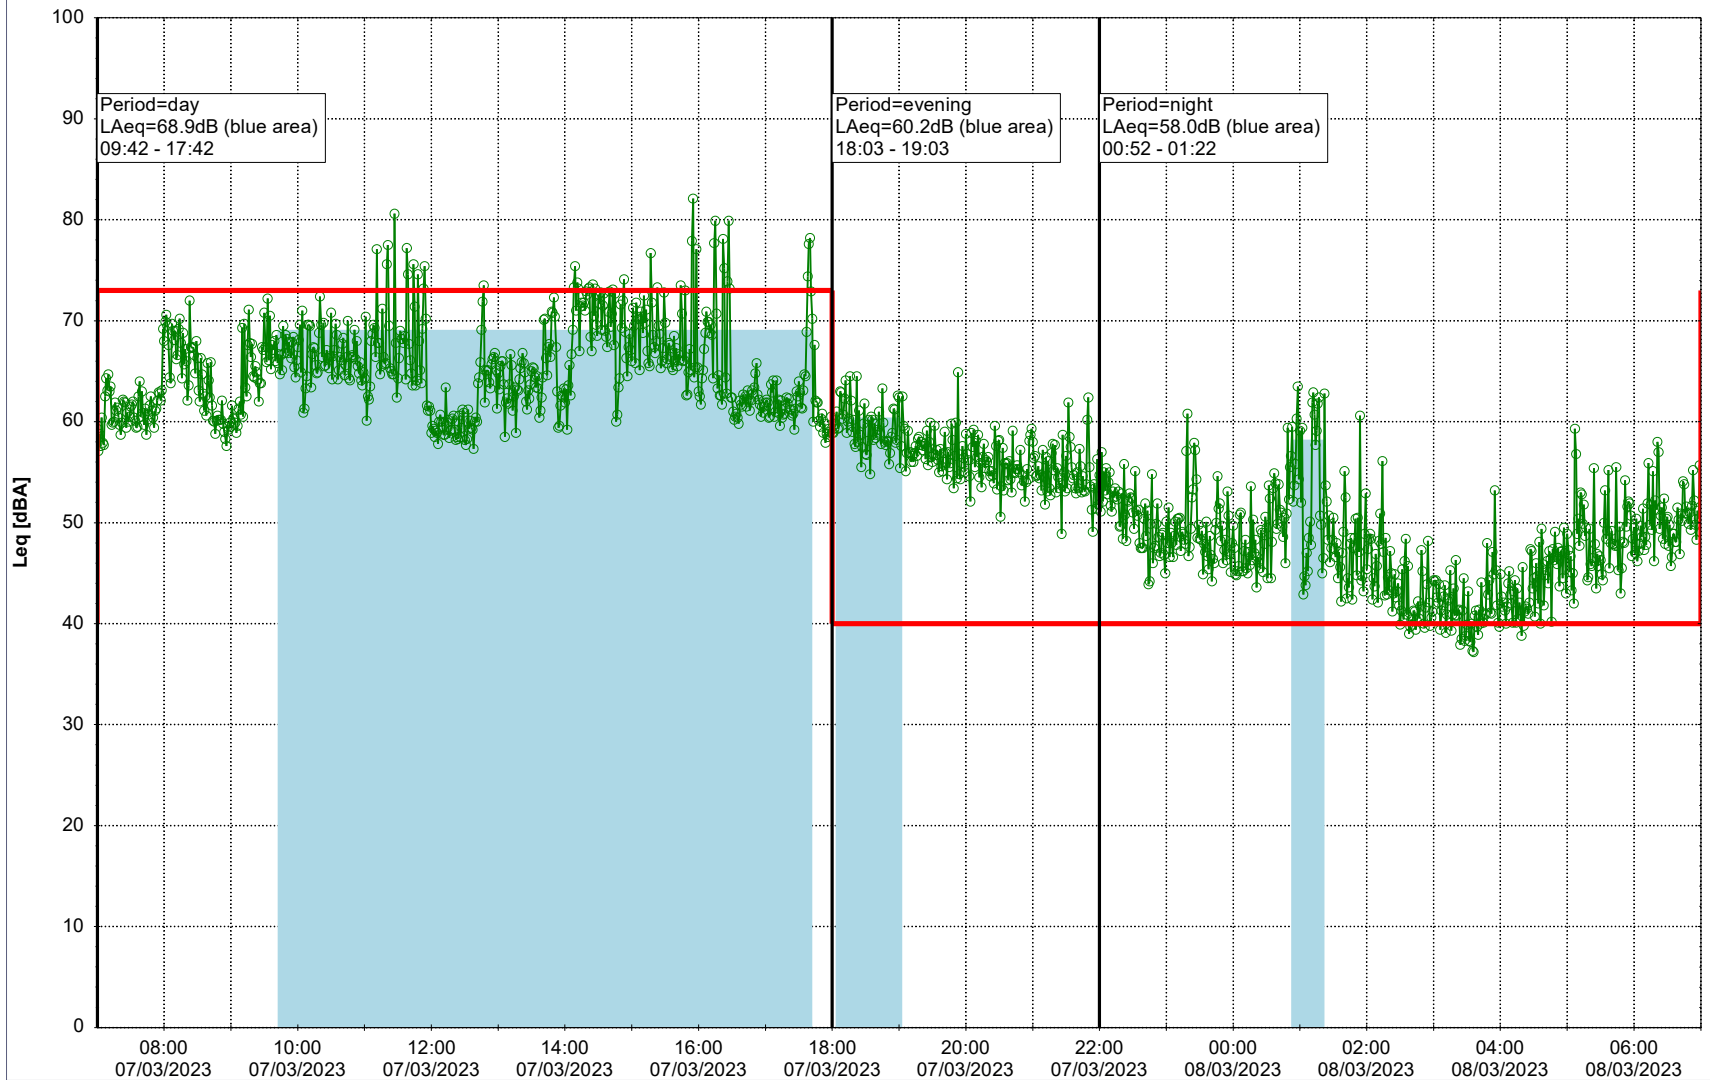

Plan View

Remarks

...

Noise Time Related Diagram

07/03/2023
08/03/2023

○ ○ ○ ○ HOL_NS01

Project: Kronos Sydhavnen
Construction: Havneholmen
Location: N-V

Plan View

Remarks

...

Noise Time Related Diagram

08/03/2023
09/03/2023

○○○ HOL_NS01

Project: Kronos Sydhavnen
Construction: Havneholmen
Location: N-V

Plan View

Remarks

...

Noise Time Related Diagram

09/03/2023
10/03/2023

○ ○ ○ ○ HOL_NS01

Project: Kronos Sydhavnen
Construction: Havneholmen
Location: N-V

Plan View

Remarks

...