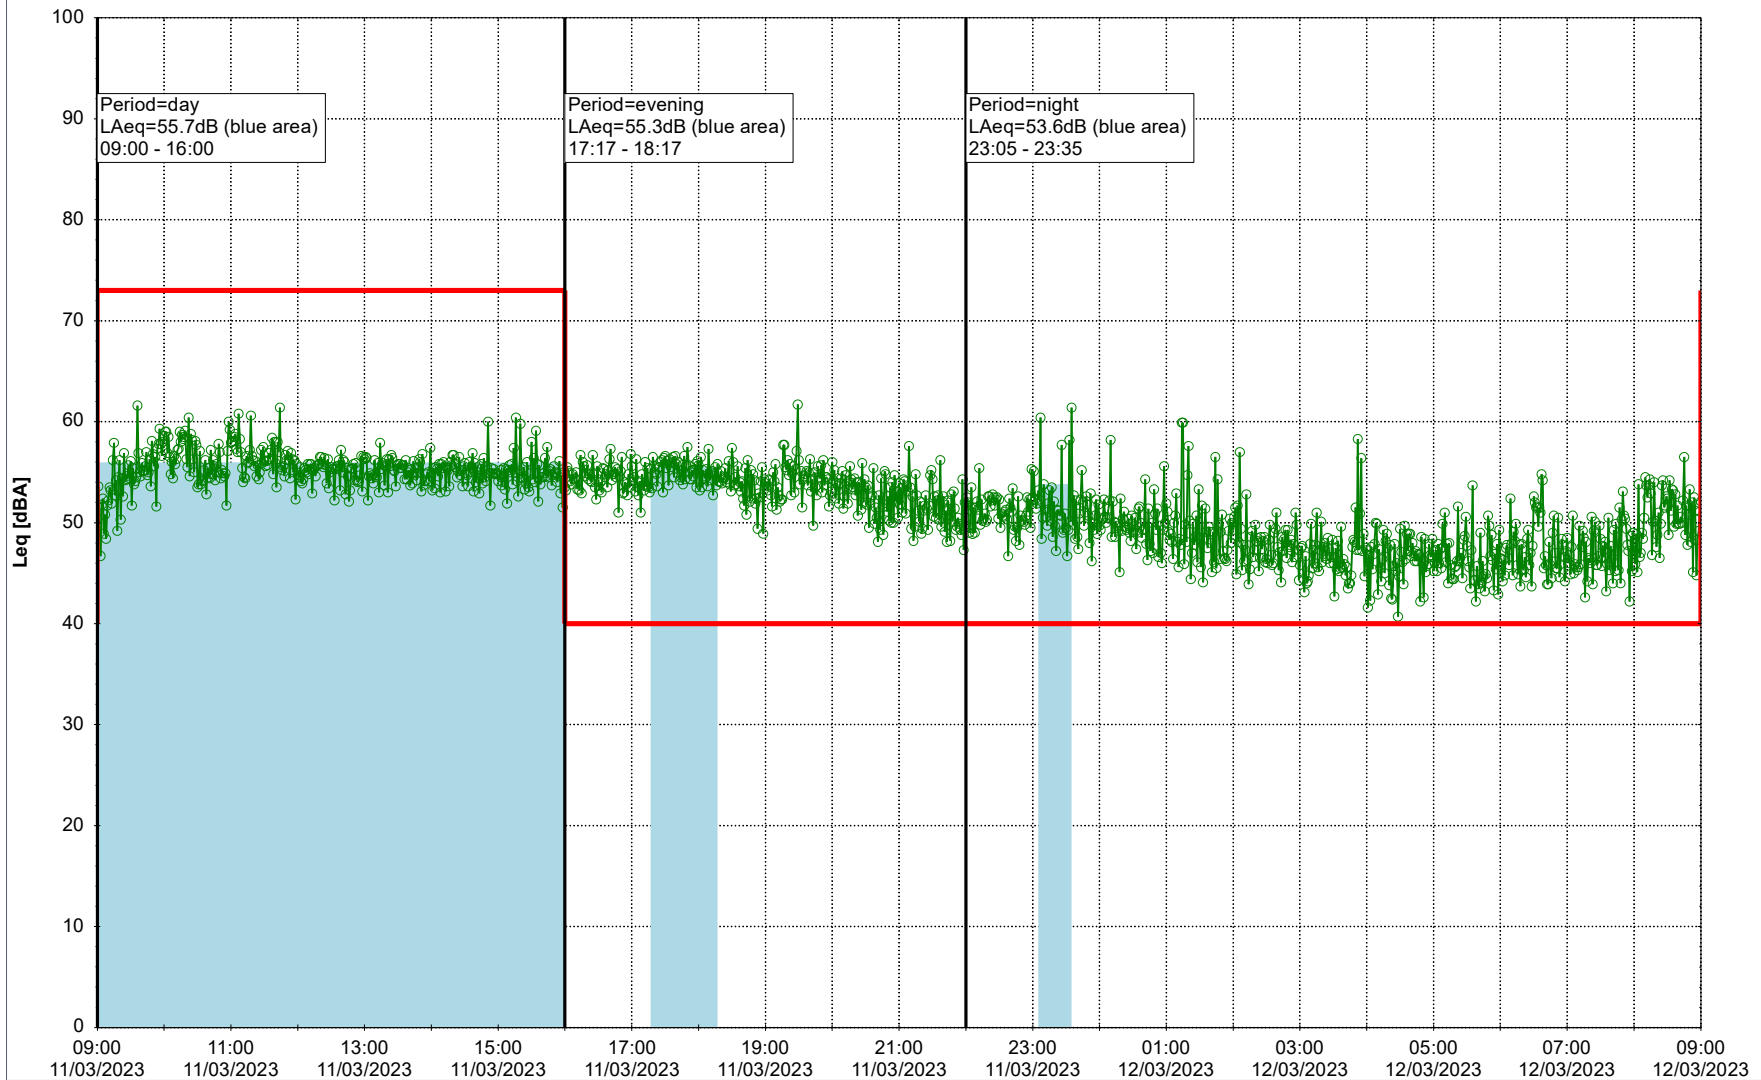

Noise Time Related Diagram

10/03/2023
11/03/2023

○ ○ ○ ○ HOL_NS01

Project: Kronos Sydhavnen
Construction: Havneholmen
Location: N-V

Plan View

Remarks

...

Noise Time Related Diagram

11/03/2023
12/03/2023

○ ○ ○ ○ HOL_NS01

Project: Kronos Sydhavnen
Construction: Havneholmen
Location: N-V

Plan View

Remarks

...

Noise Time Related Diagram

12/03/2023
13/03/2023