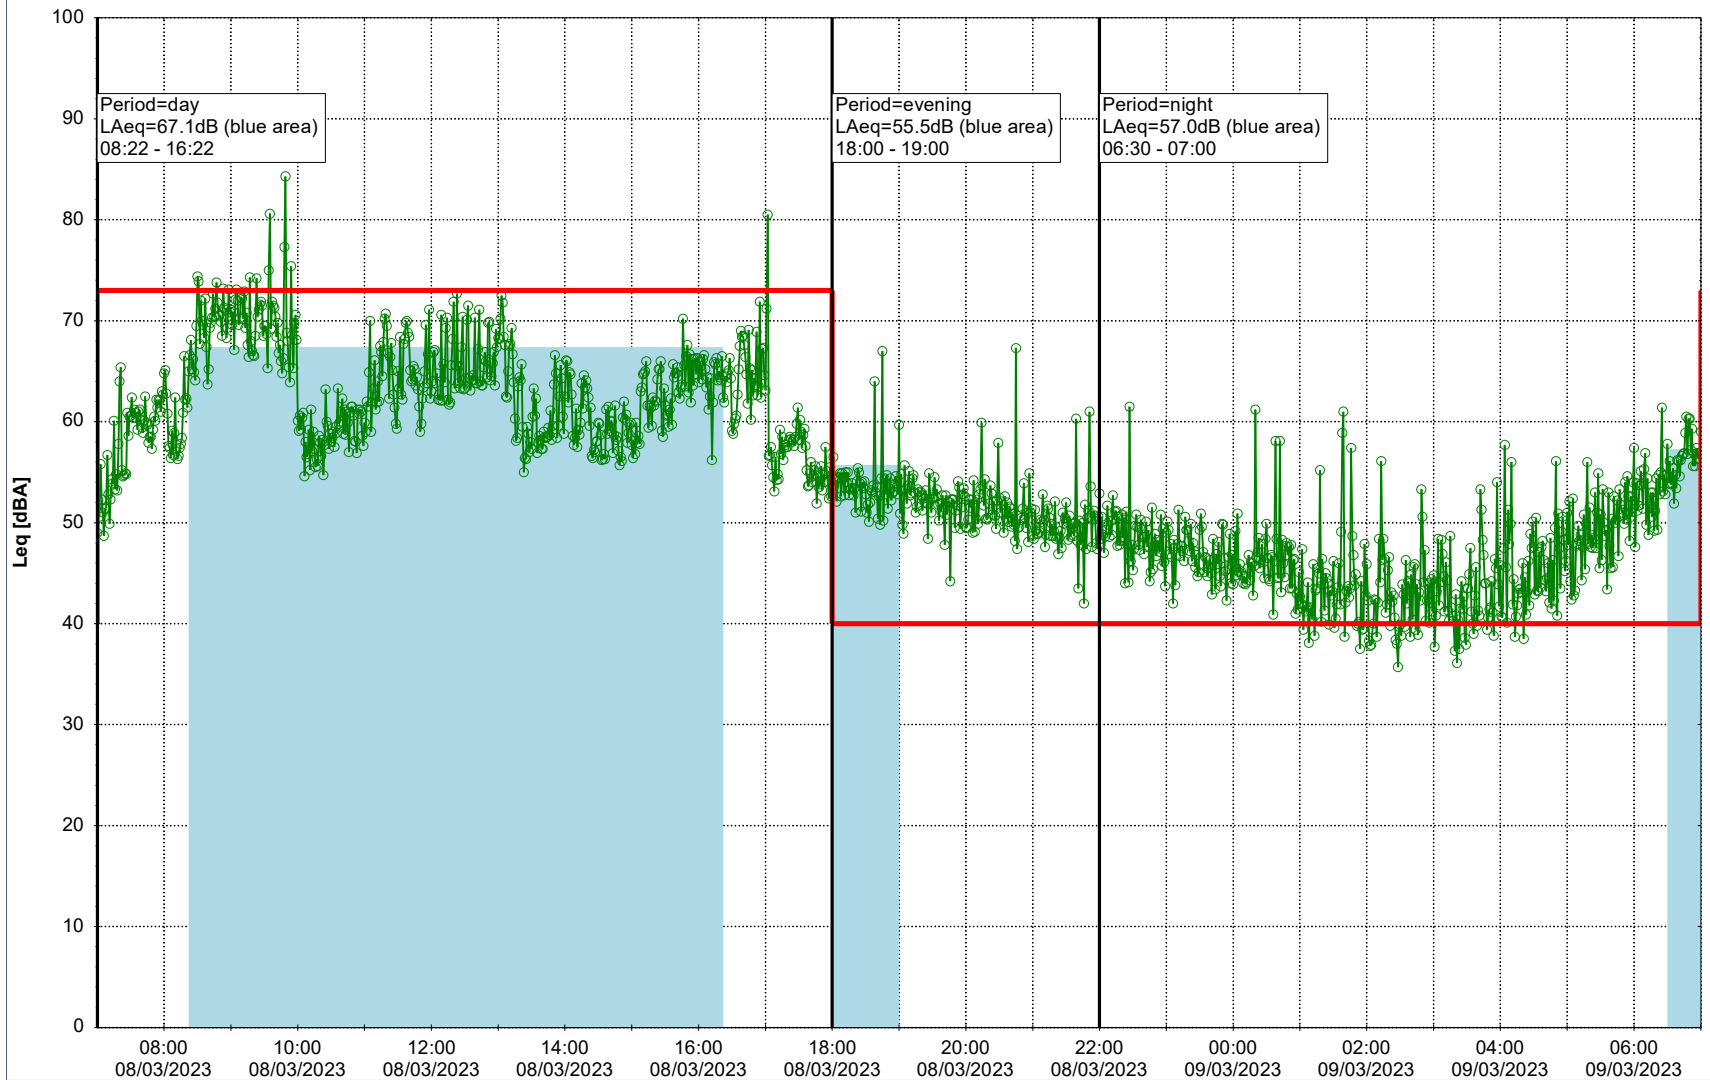

Plan View

Remarks

...

Noise Time Related Diagram

07/03/2023
08/03/2023

○ ○ ○ ○ HOL_NS01

Project: Kronos Sydhavnen
Construction: Havneholmen
Location: N-V

Plan View

Remarks

...

Noise Time Related Diagram

08/03/2023
09/03/2023

○○○ HOL_NS01

Project: Kronos Sydhavnen
Construction: Havneholmen
Location: N-V

Plan View

Remarks

...

Noise Time Related Diagram

09/03/2023
10/03/2023

○ ○ ○ ○ HOL_NS01

Project: Kronos Sydhavnen
Construction: Havneholmen
Location: N-V

Plan View

Remarks

...

Noise Time Related Diagram

10/03/2023
11/03/2023

○ ○ ○ ○ HOL_NS01

Project: Kronos Sydhavnen
Construction: Havneholmen
Location: N-V

Plan View

Remarks

...

Noise Time Related Diagram