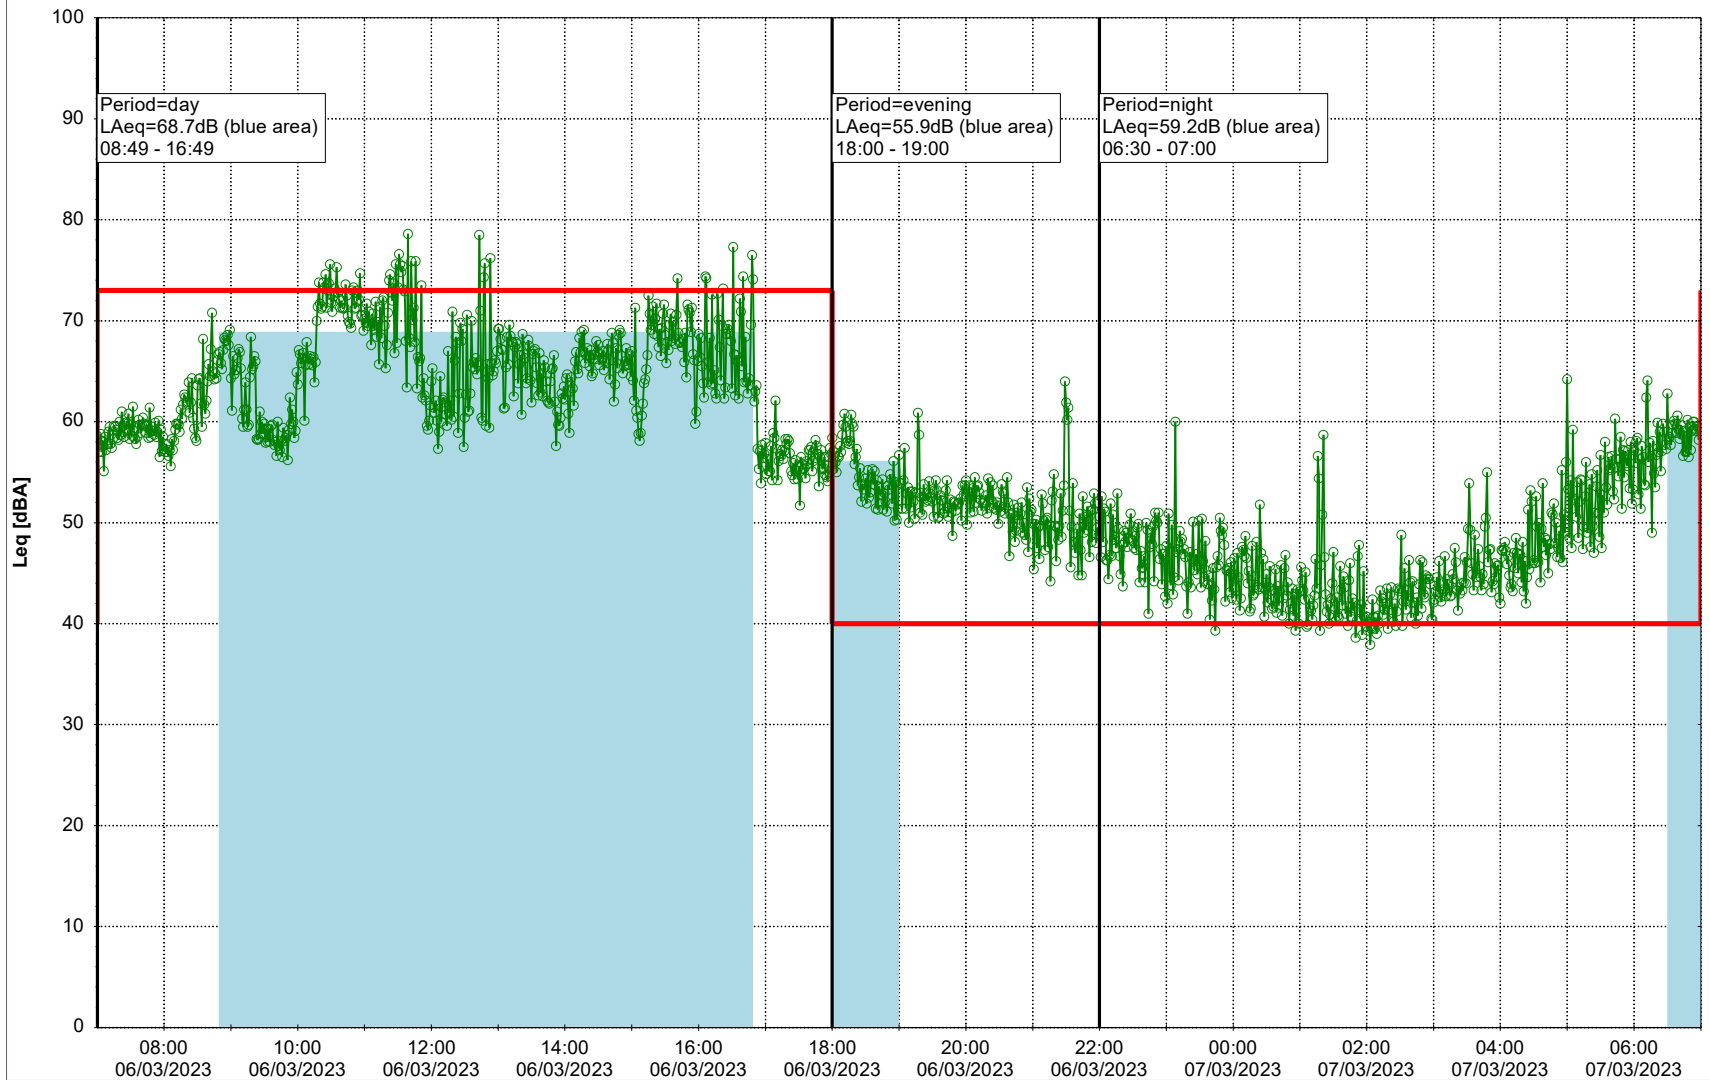

Project: Kronos Sydhavnen
Construction: Havneholmen
Location: N-V

Plan View

Remarks

...

Noise Time Related Diagram

06/03/2023
07/03/2023

○ ○ ○ ○ HOL_NS01

Project: Kronos Sydhavnen
Construction: Havneholmen
Location: N-V

Plan View

Remarks

...

Noise Time Related Diagram

07/03/2023
08/03/2023

○ ○ ○ ○ HOL_NS01

Project: Kronos Sydhavnen
Construction: Havneholmen
Location: N-V

Plan View

Remarks

...

Noise Time Related Diagram

08/03/2023
09/03/2023

○○○ HOL_NS01

Project: Kronos Sydhavnen
Construction: Havneholmen
Location: N-V

Plan View

Remarks

...

Noise Time Related Diagram

09/03/2023
10/03/2023

○ ○ ○ ○ HOL_NS01

Project: Kronos Sydhavnen
Construction: Havneholmen
Location: N-V

Plan View

Remarks

...