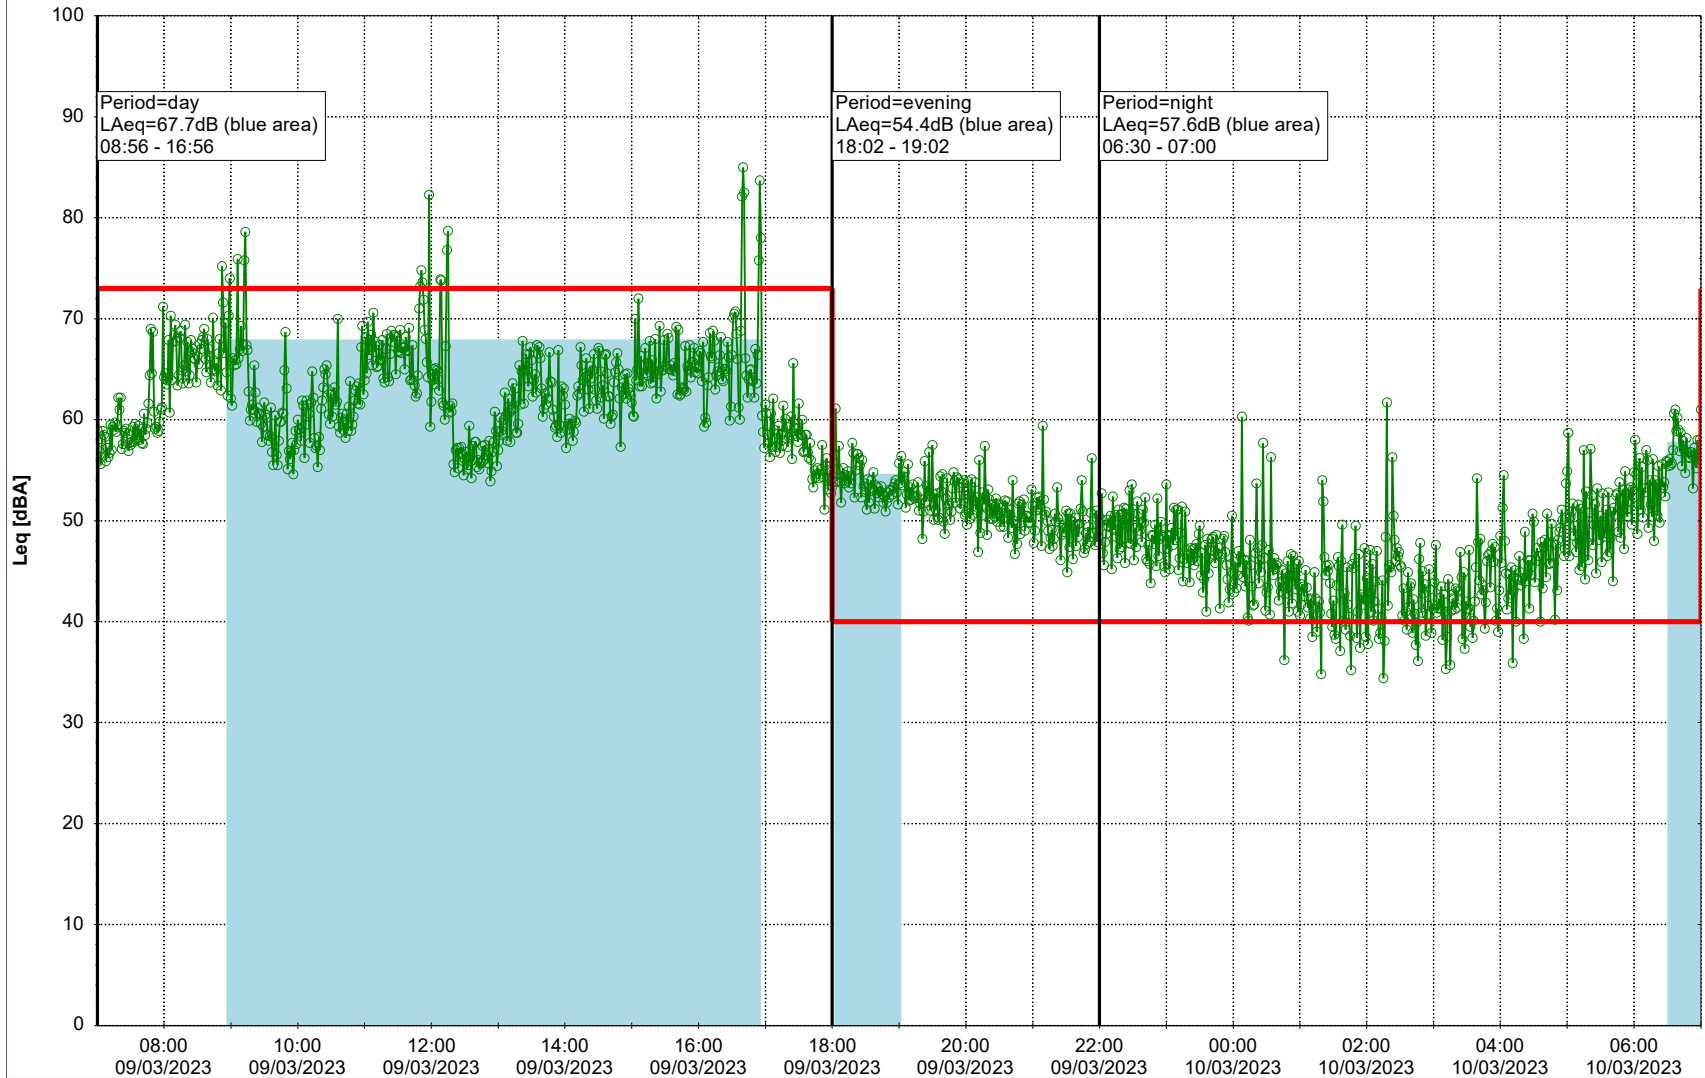

Remarks

...

Noise Time Related Diagram

08/03/2023
09/03/2023

○○○ HOL_NS01

Project: Kronos Sydhavnen
Construction: Havneholmen
Location: N-V

Plan View

Remarks

...

Noise Time Related Diagram

09/03/2023
10/03/2023

○ ○ ○ ○ HOL_NS01

Project: Kronos Sydhavnen
Construction: Havneholmen
Location: N-V

Plan View

Remarks

...

Noise Time Related Diagram

10/03/2023
11/03/2023

○ ○ ○ ○ HOL_NS01

Project: Kronos Sydhavnen
Construction: Havneholmen
Location: N-V

Plan View

Remarks

...

Noise Time Related Diagram