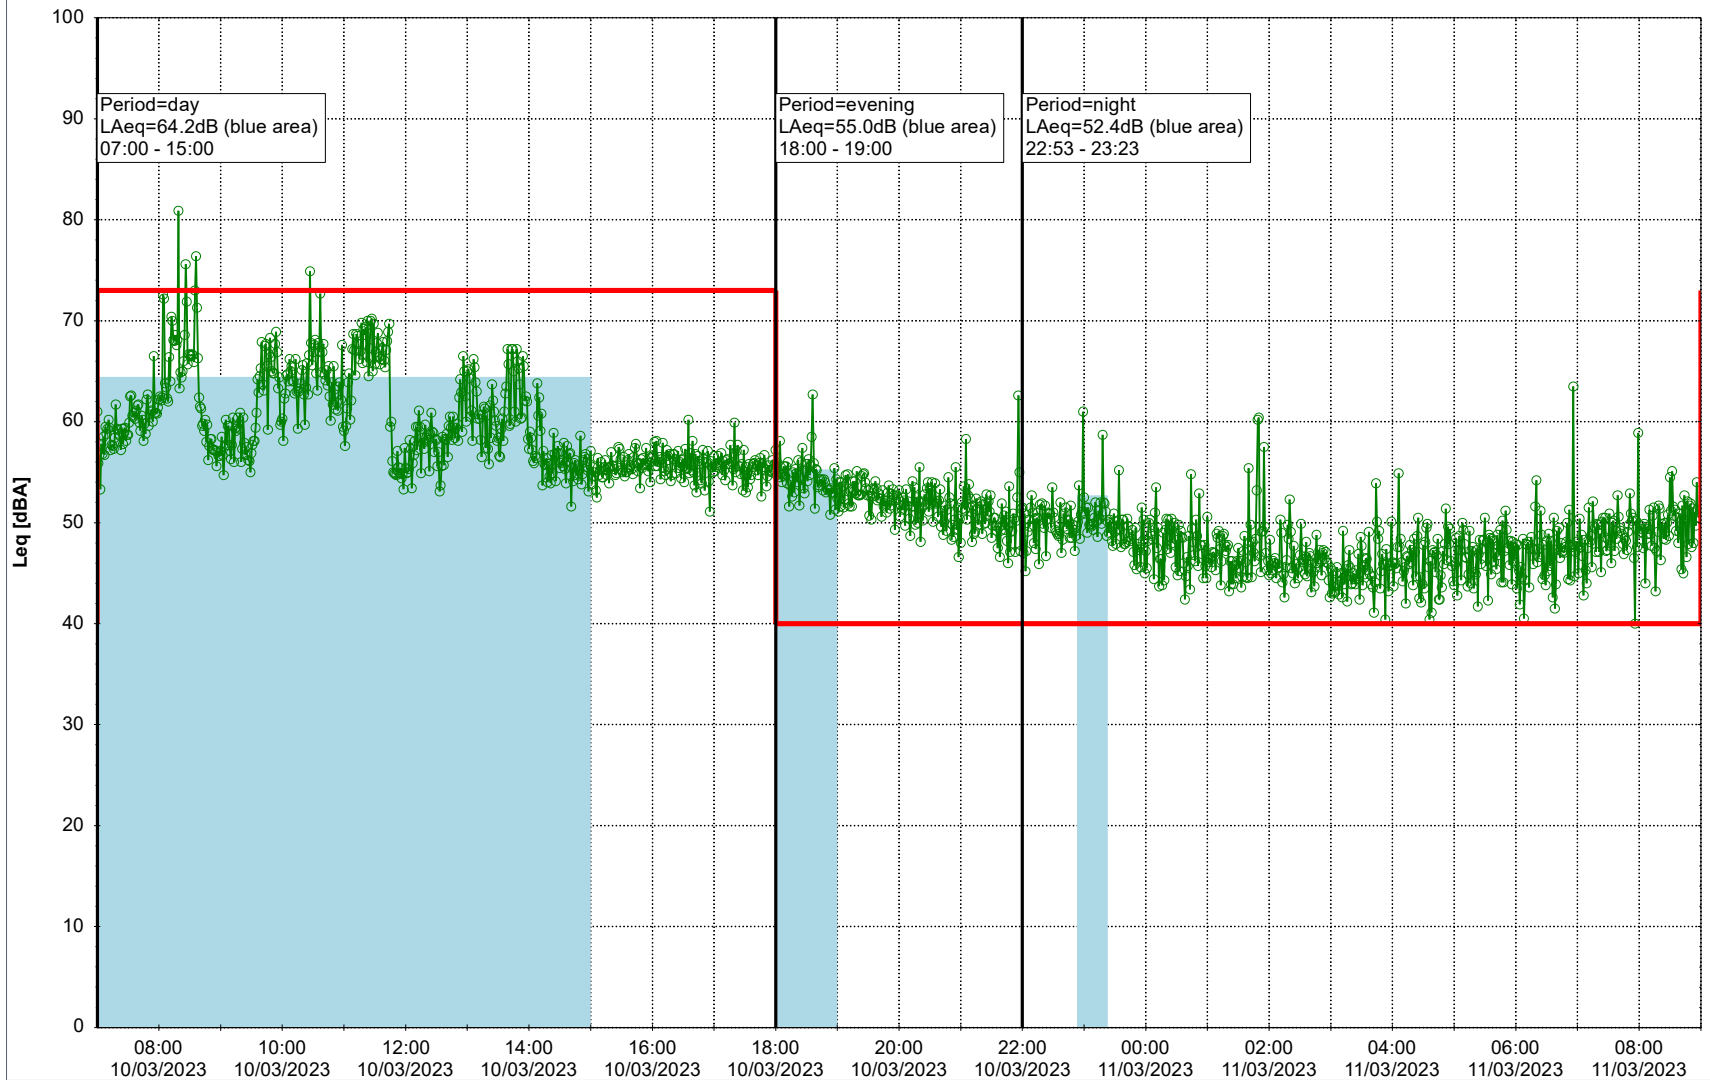

...

Noise Time Related Diagram

09/03/2023
10/03/2023

○ ○ ○ ○ HOL_NS01

Project: Kronos Sydhavnen
Construction: Havneholmen
Location: N-V

Plan View

Remarks

...

Noise Time Related Diagram

10/03/2023
11/03/2023

○ ○ ○ ○ HOL_NS01

Project: Kronos Sydhavnen
Construction: Havneholmen
Location: N-V

Plan View

Remarks

...

Noise Time Related Diagram

11/03/2023
12/03/2023

○ ○ ○ ○ HOL_NS01

Project: Kronos Sydhavnen
Construction: Havneholmen
Location: N-V

Plan View

Remarks

...

Noise Time Related Diagram

12/03/2023
13/03/2023