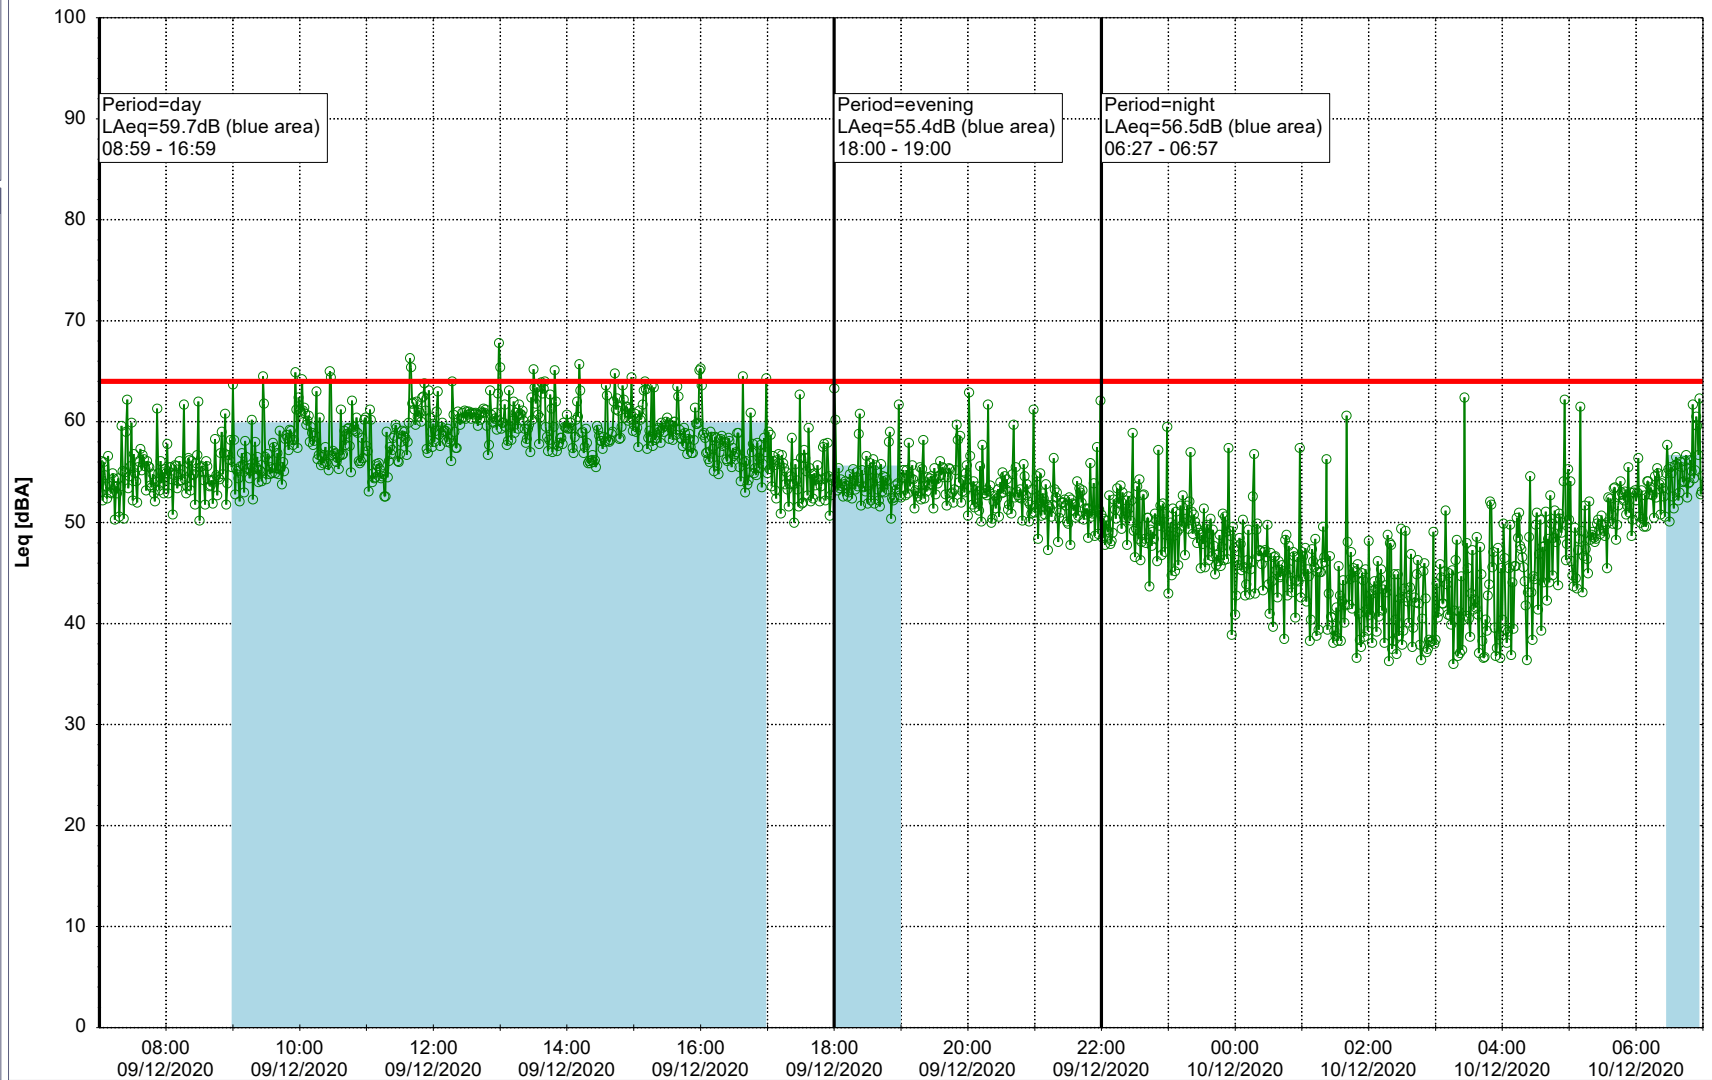

...

Noise Time Related Diagram

08/12/2020
09/12/2020

○○○ GAB_NS01

Project: Kronos Sydhavnen
Construction: Gåsebæk
Location: N-V

09/12/2020
10/12/2020

Remarks

...

Noise Time Related Diagram

○○○○ GAB_NS01

Project: Kronos Sydhavnen
Construction: Gåsebæk
Location: N-V

10/12/2020
11/12/2020

Remarks

...

Noise Time Related Diagram

○○○ GAB_NS01

Project: Kronos Sydhavnen
Construction: Gåsebæk
Location: N-V

Remarks

...

Noise Time Related Diagram

11/12/2020
12/12/2020

○○○ GAB_NS01

Project: Kronos Sydhavnen
Construction: Gåsebæk
Location: N-V

12/12/2020
13/12/2020

Remarks

...

Noise Time Related Diagram

○○○ GAB_NS01

Project: Kronos Sydhavnen
Construction: Gåsebæk
Location: N-V

13/12/2020
14/12/2020

Noise Time Related Diagram

○○○ GAB_NS01