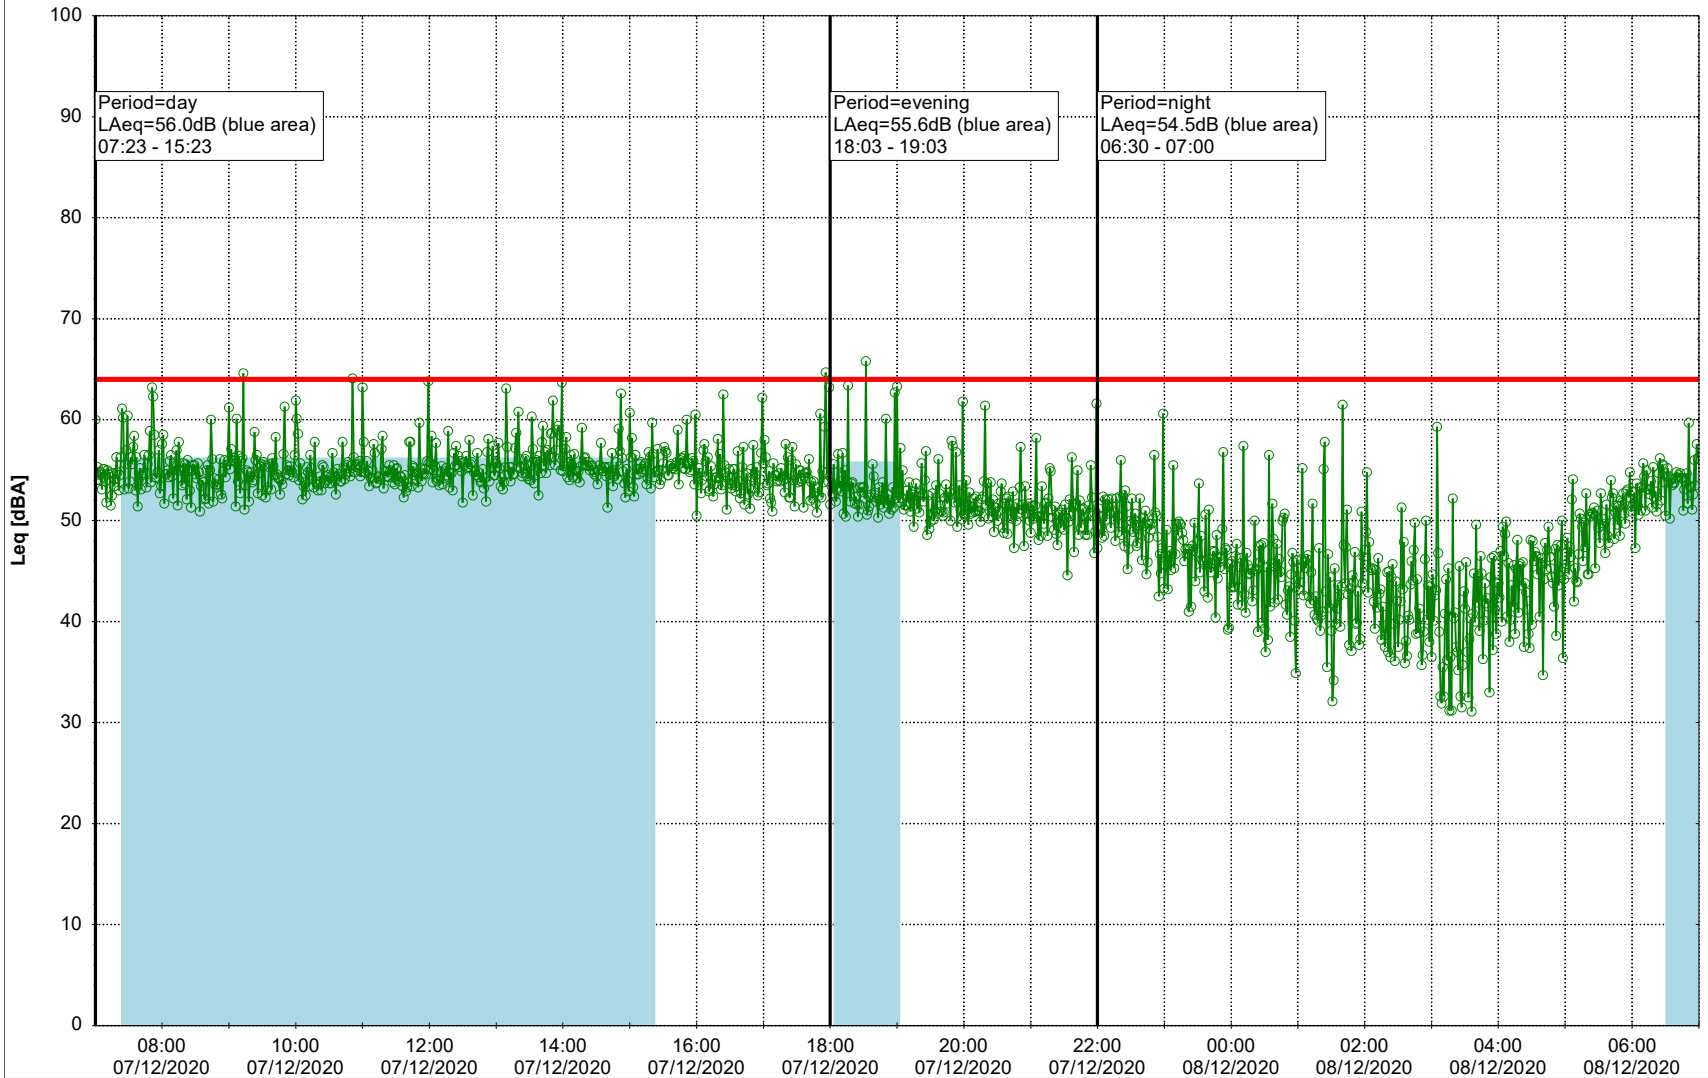

Project: Kronos Sydhavnen
Construction: Gåsebæk
Location: N-V

Remarks

...

Noise Time Related Diagram

07/12/2020
08/12/2020

○○○ GAB_NS01

Project: Kronos Sydhavnen
Construction: Gåsebæk
Location: N-V

Remarks

...

Noise Time Related Diagram

08/12/2020
09/12/2020

○○○ GAB_NS01

Project: Kronos Sydhavnen
Construction: Gåsebæk
Location: N-V

09/12/2020
10/12/2020

Remarks

...

Noise Time Related Diagram

○○○○ GAB_NS01

Project: Kronos Sydhavnen
Construction: Gåsebæk
Location: N-V

10/12/2020
11/12/2020

Remarks

...

Noise Time Related Diagram

○○○ GAB_NS01

Remarks

...

Noise Time Related Diagram

○○○ GAB_NS01

Project: Kronos Sydhavnen
Construction: Gåsebæk
Location: N-V

13/12/2020
14/12/2020

Noise Time Related Diagram

○○○ GAB_NS01