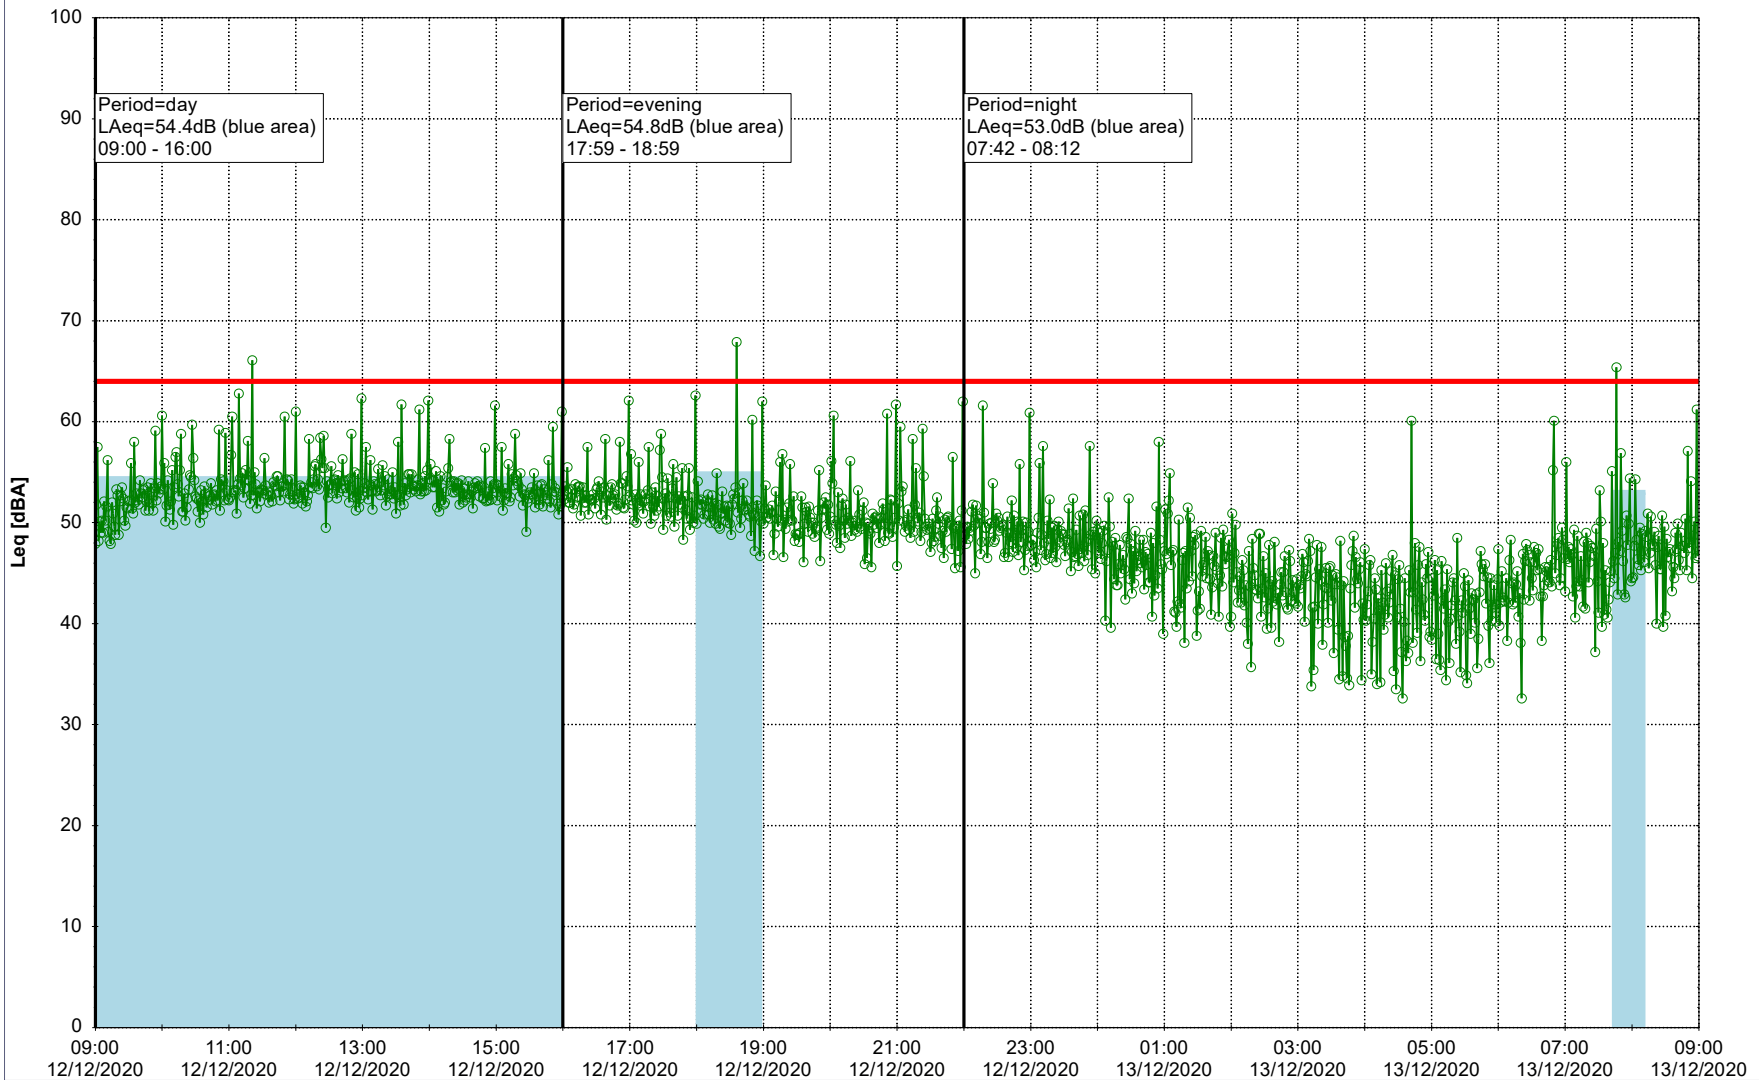

Project: Kronos Sydhavnen
Construction: Gåsebæk
Location: N-V

Remarks

...

Noise Time Related Diagram

11/12/2020
12/12/2020

○○○ GAB_NS01

Project: Kronos Sydhavnen
Construction: Gåsebæk
Location: N-V

12/12/2020
13/12/2020

Remarks

...

Noise Time Related Diagram

○○○ GAB_NS01

Project: Kronos Sydhavnen
Construction: Gåsebæk
Location: N-V

13/12/2020
14/12/2020

Noise Time Related Diagram

○○○ GAB_NS01