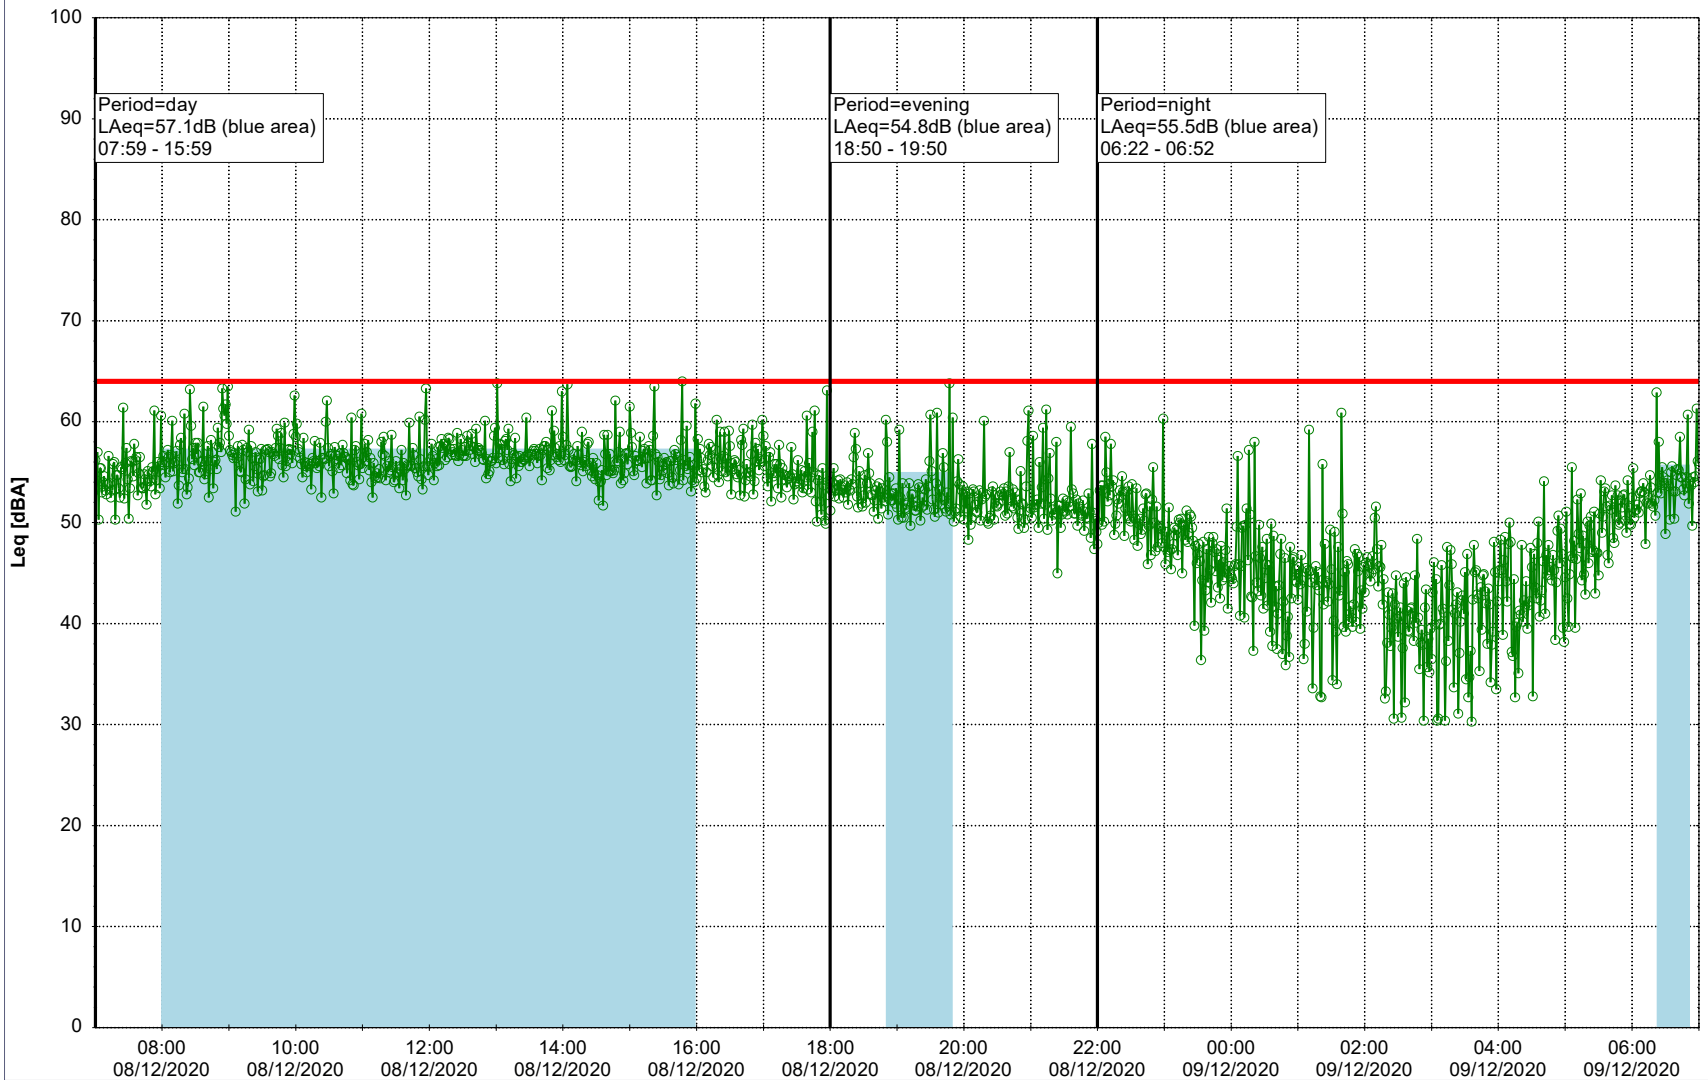

Project: Kronos Sydhavnen
Construction: Gåsebæk
Location: N-V

Remarks

...

Noise Time Related Diagram

07/12/2020
08/12/2020

○○○ GAB_NS01

Project: Kronos Sydhavnen
Construction: Gåsebæk
Location: N-V

Remarks

...

Noise Time Related Diagram

08/12/2020
09/12/2020

○○○ GAB_NS01

Project: Kronos Sydhavnen
Construction: Gåsebæk
Location: N-V

09/12/2020
10/12/2020

Remarks

...

Noise Time Related Diagram

○○○○ GAB_NS01

Project: Kronos Sydhavnen
Construction: Gåsebæk
Location: N-V

10/12/2020
11/12/2020

Remarks

...

Noise Time Related Diagram

○○○ GAB_NS01

Remarks

...

Noise Time Related Diagram

○○○ GAB_NS01

Project: Kronos Sydhavnen
Construction: Gåsebæk
Location: N-V

13/12/2020
14/12/2020

Noise Time Related Diagram

○○○ GAB_NS01