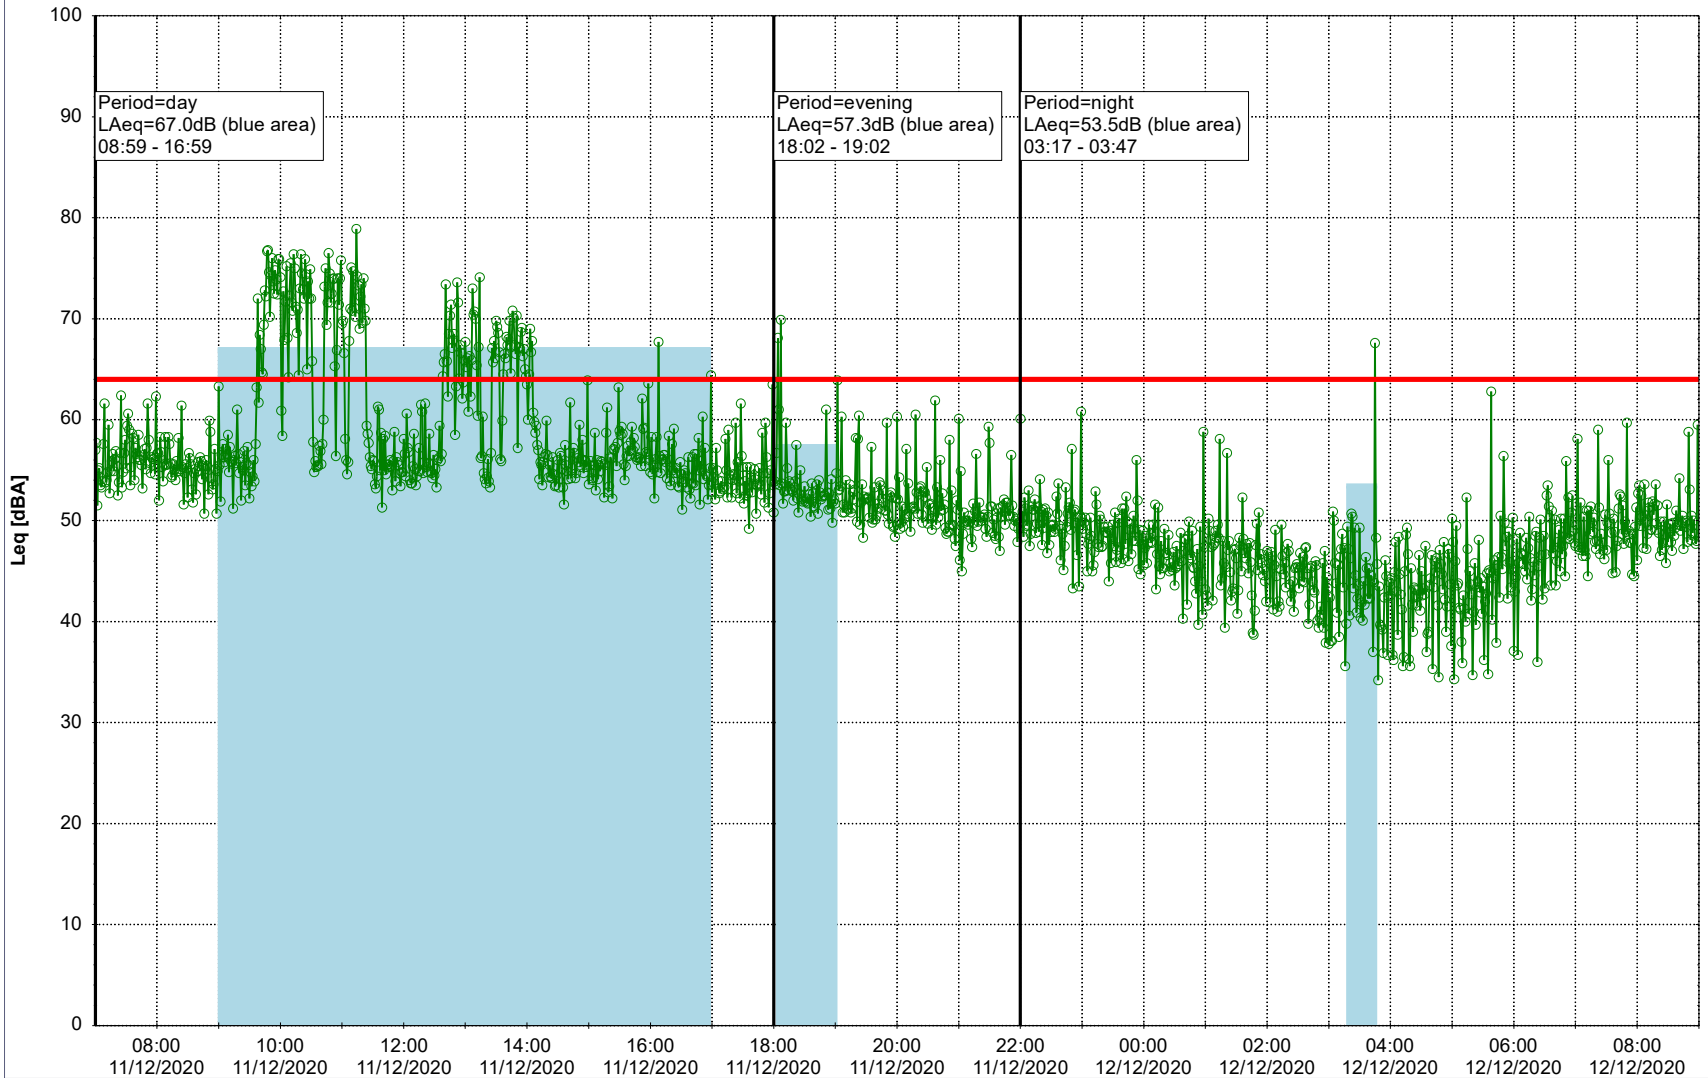

Noise Time Related Diagram

○○○○ GAB_NS01

Project: Kronos Sydhavnen
Construction: Gåsebæk
Location: N-V

10/12/2020
11/12/2020

Remarks

...

Noise Time Related Diagram

○○○ GAB_NS01

Project: Kronos Sydhavnen
Construction: Gåsebæk
Location: N-V

Remarks

...

Noise Time Related Diagram

11/12/2020
12/12/2020

○○○ GAB_NS01

Project: Kronos Sydhavnen
Construction: Gåsebæk
Location: N-V

12/12/2020
13/12/2020

Remarks

...

Noise Time Related Diagram

○○○ GAB_NS01

Project: Kronos Sydhavnen
Construction: Gåsebæk
Location: N-V

13/12/2020
14/12/2020

Noise Time Related Diagram

○○○ GAB_NS01