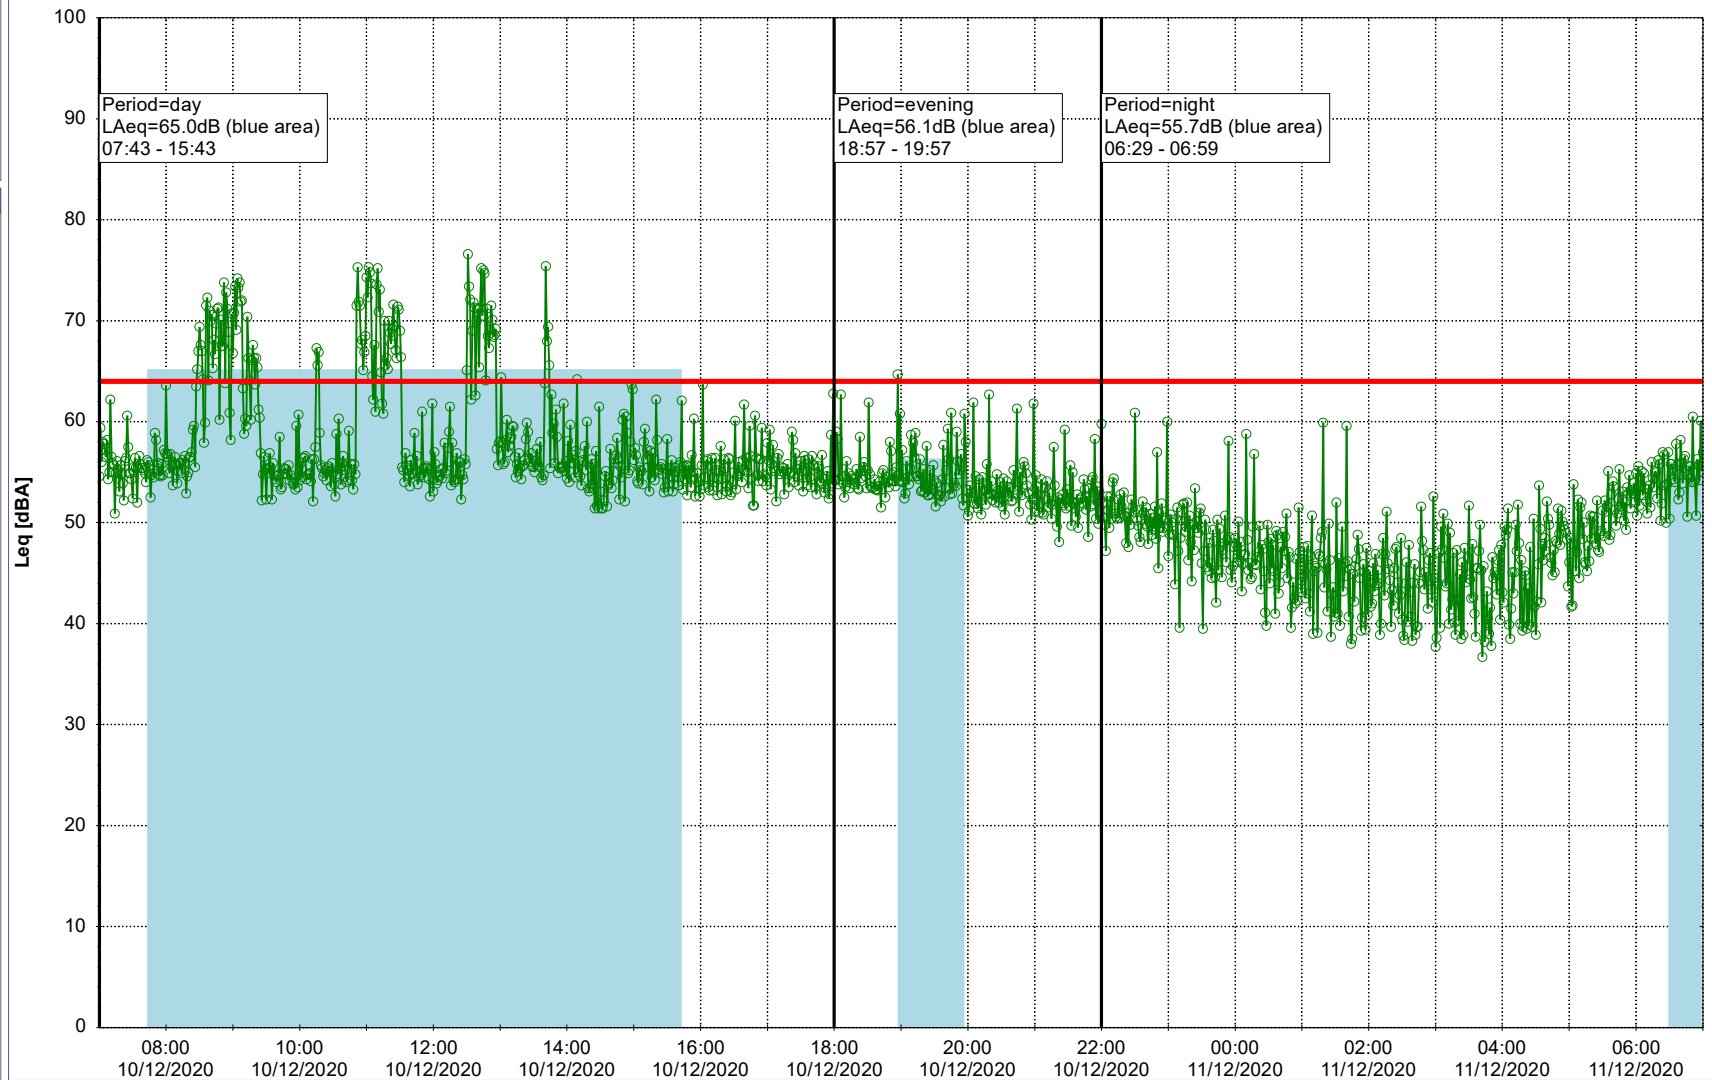

Noise Time Related Diagram

○○○○ GAB_NS01

Project: Kronos Sydhavnen
Construction: Gåsebæk
Location: N-V

10/12/2020
11/12/2020

Remarks

...

Noise Time Related Diagram

○○○ GAB_NS01

Project: Kronos Sydhavnen
Construction: Gåsebæk
Location: N-V

Remarks

...

Noise Time Related Diagram

11/12/2020
12/12/2020

○○○ GAB_NS01

Project: Kronos Sydhavnen
Construction: Gåsebæk
Location: N-V

12/12/2020
13/12/2020

Remarks

...

Noise Time Related Diagram

○○○ GAB_NS01

Project: Kronos Sydhavnen
Construction: Gåsebæk
Location: N-V

13/12/2020
14/12/2020

Noise Time Related Diagram

○○○ GAB_NS01