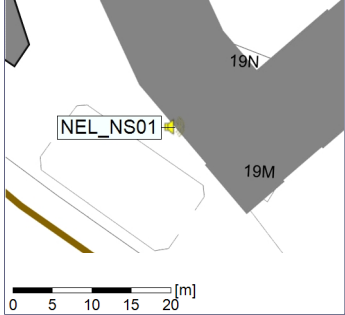

Plan View

Remarks

...

Noise Time Related Diagram

06/12/2022
07/12/2022

○ ○ ○ ○ NEL_NS01

Project: Kronos Sydhavnen
Construction: Ny Ellebjerg
Location: N-V

Plan View