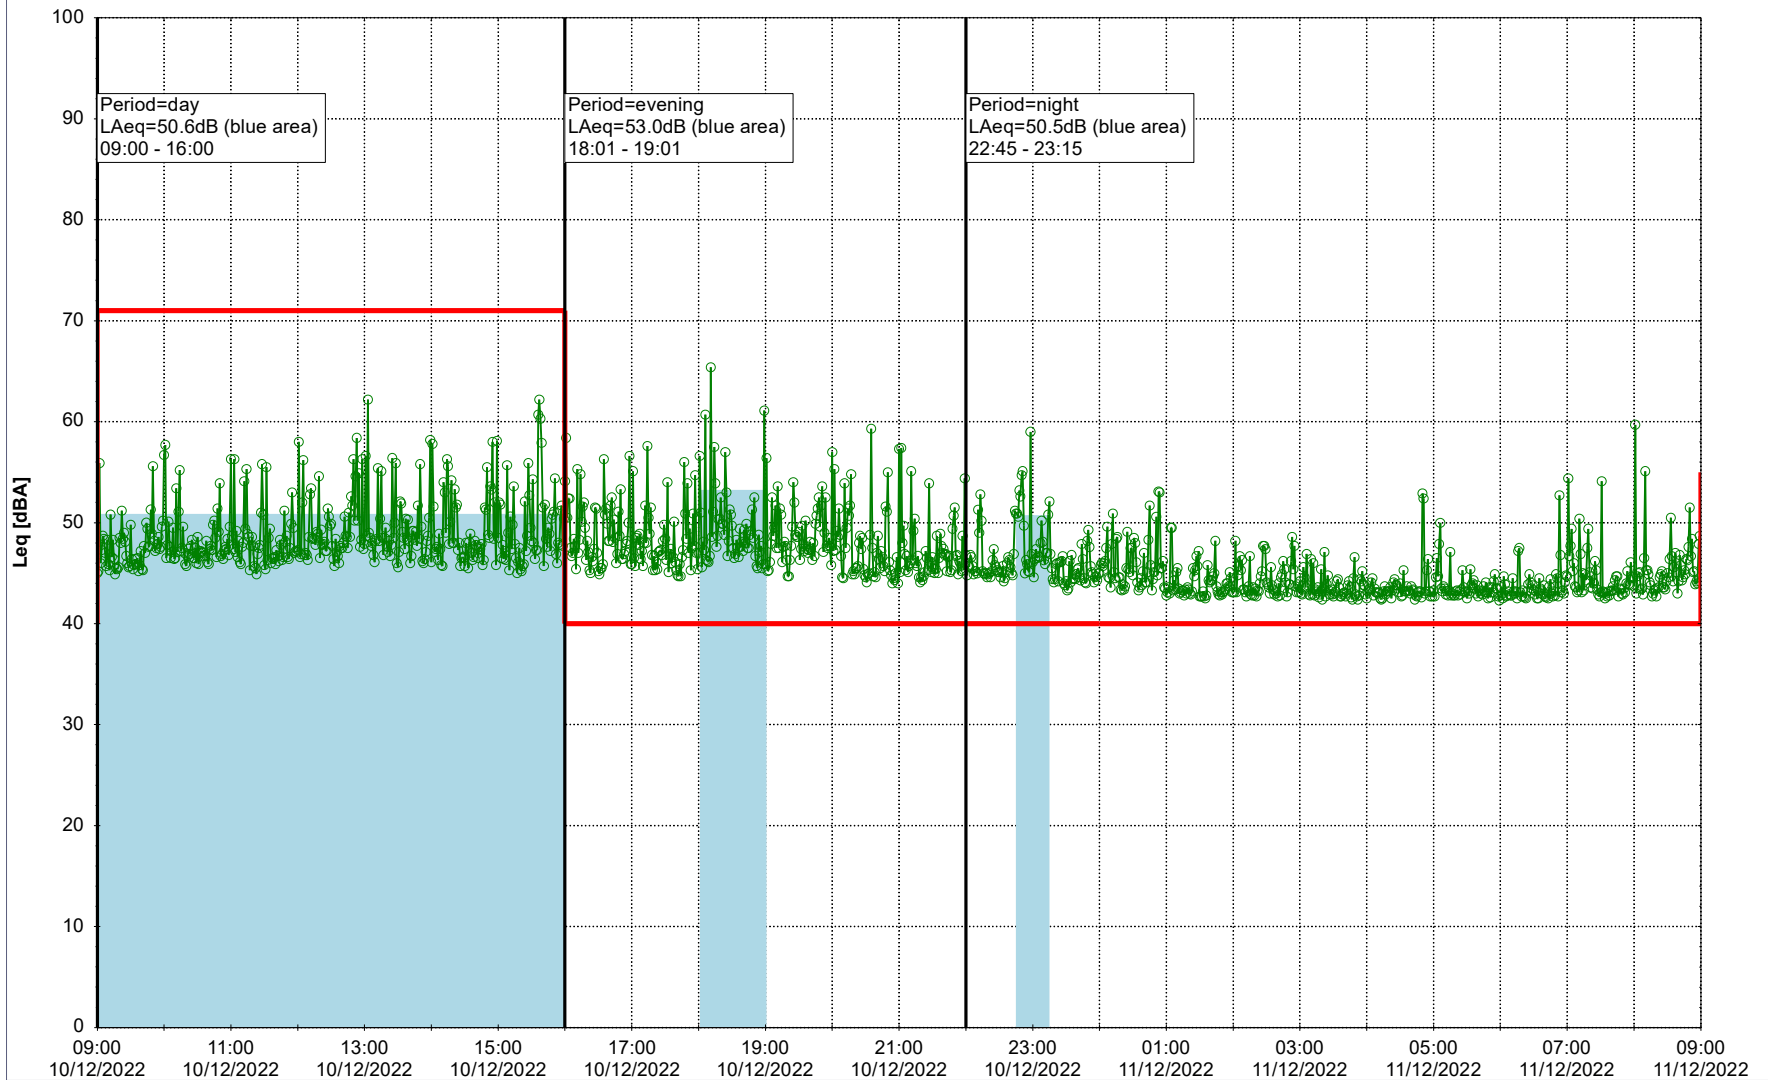

Noise Time Related Diagram

09/12/2022
10/12/2022

○ ○ ○ ○ NEL_NS01

Project: Kronos Sydhavnen
Construction: Ny Ellebjerg
Location: N-V

Plan View

Remarks

...

Noise Time Related Diagram

10/12/2022
11/12/2022

○○○ NEL_NS01

Project: Kronos Sydhavnen
Construction: Ny Ellebjerg
Location: N-V

11/12/2022
12/12/2022

Plan View

Remarks

...

Noise Time Related Diagram