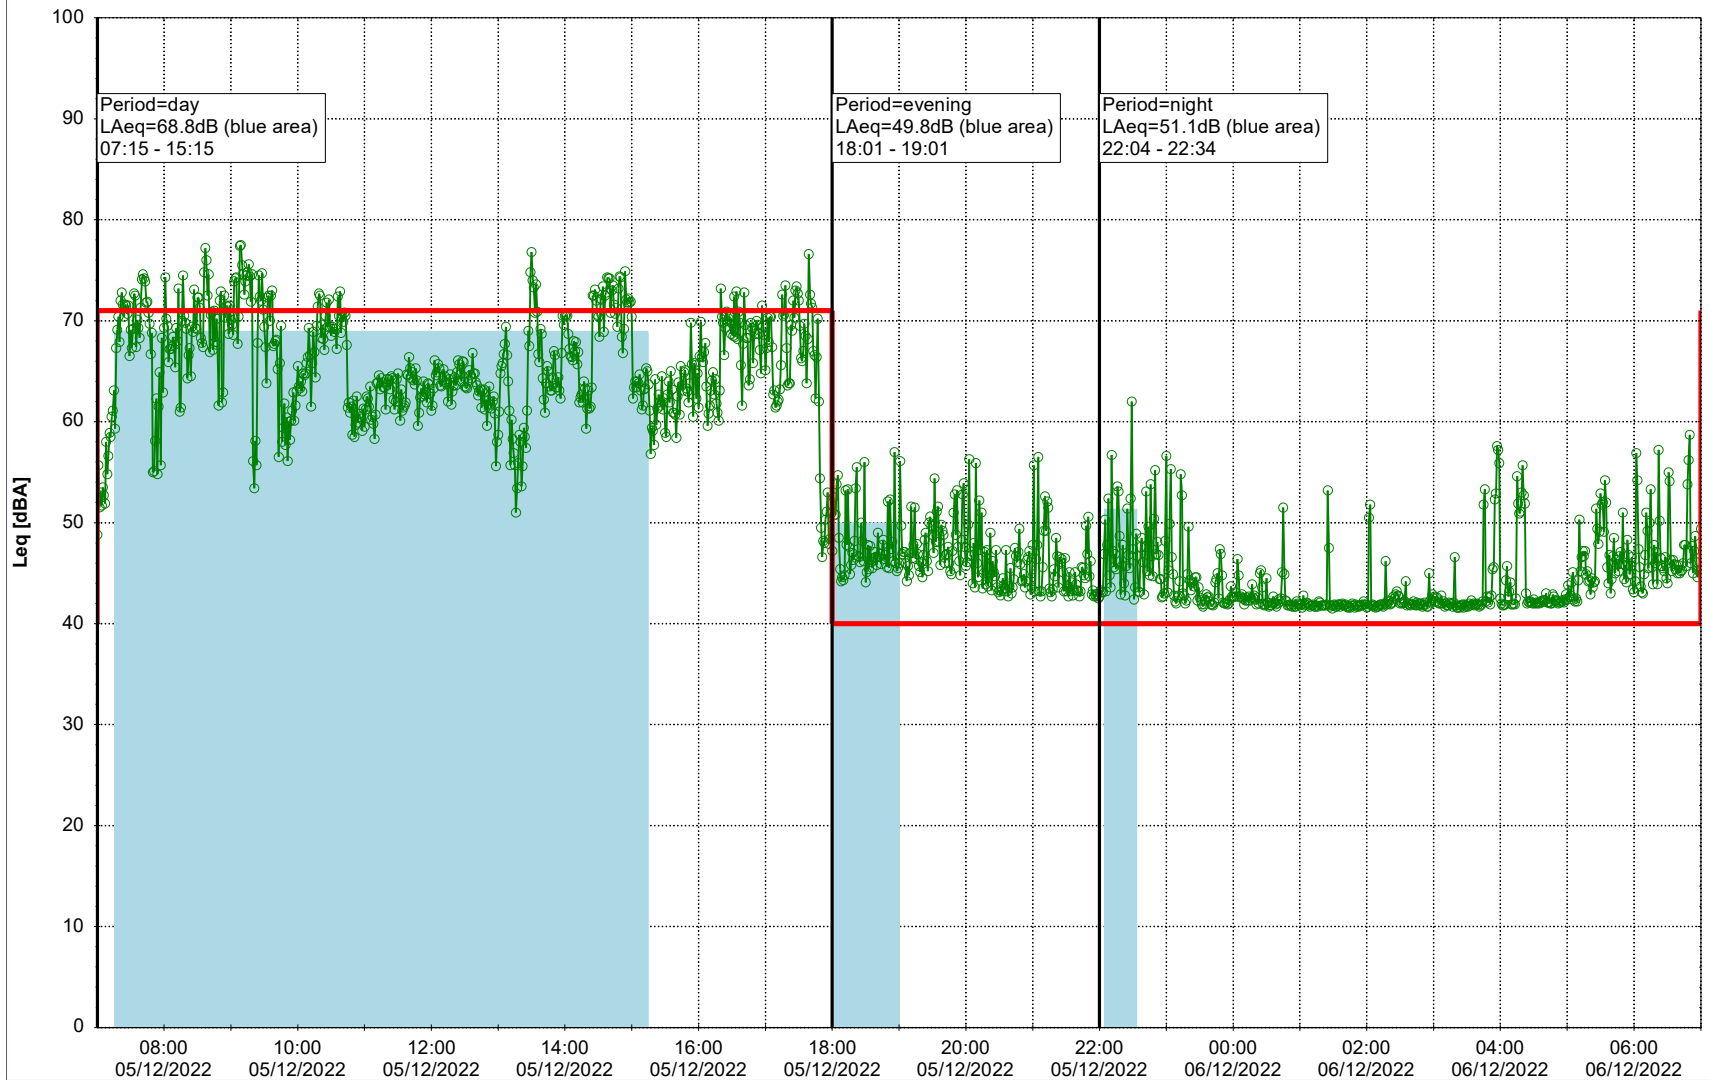

Project: Kronos Sydhavnen
Construction: Ny Ellebjerg
Location: N-V

Plan View

Remarks

...

Noise Time Related Diagram

05/12/2022
06/12/2022

○○○ NEL_NS01

Project: Kronos Sydhavnen
Construction: Ny Ellebjerg
Location: N-V

Plan View

Remarks

...

Noise Time Related Diagram

06/12/2022
07/12/2022

○ ○ ○ ○ NEL_NS01

Project: Kronos Sydhavnen
Construction: Ny Ellebjerg
Location: N-V

Plan View

Remarks

...

Noise Time Related Diagram

07/12/2022
08/12/2022

○○○ NEL_NS01

Project: Kronos Sydhavnen
Construction: Ny Ellebjerg
Location: N-V

Plan View

Remarks

10/12/2022
11/12/2022

○○○ NEL_NS01

Project: Kronos Sydhavnen
Construction: Ny Ellebjerg
Location: N-V

11/12/2022
12/12/2022

Plan View

Remarks

...

Noise Time Related Diagram