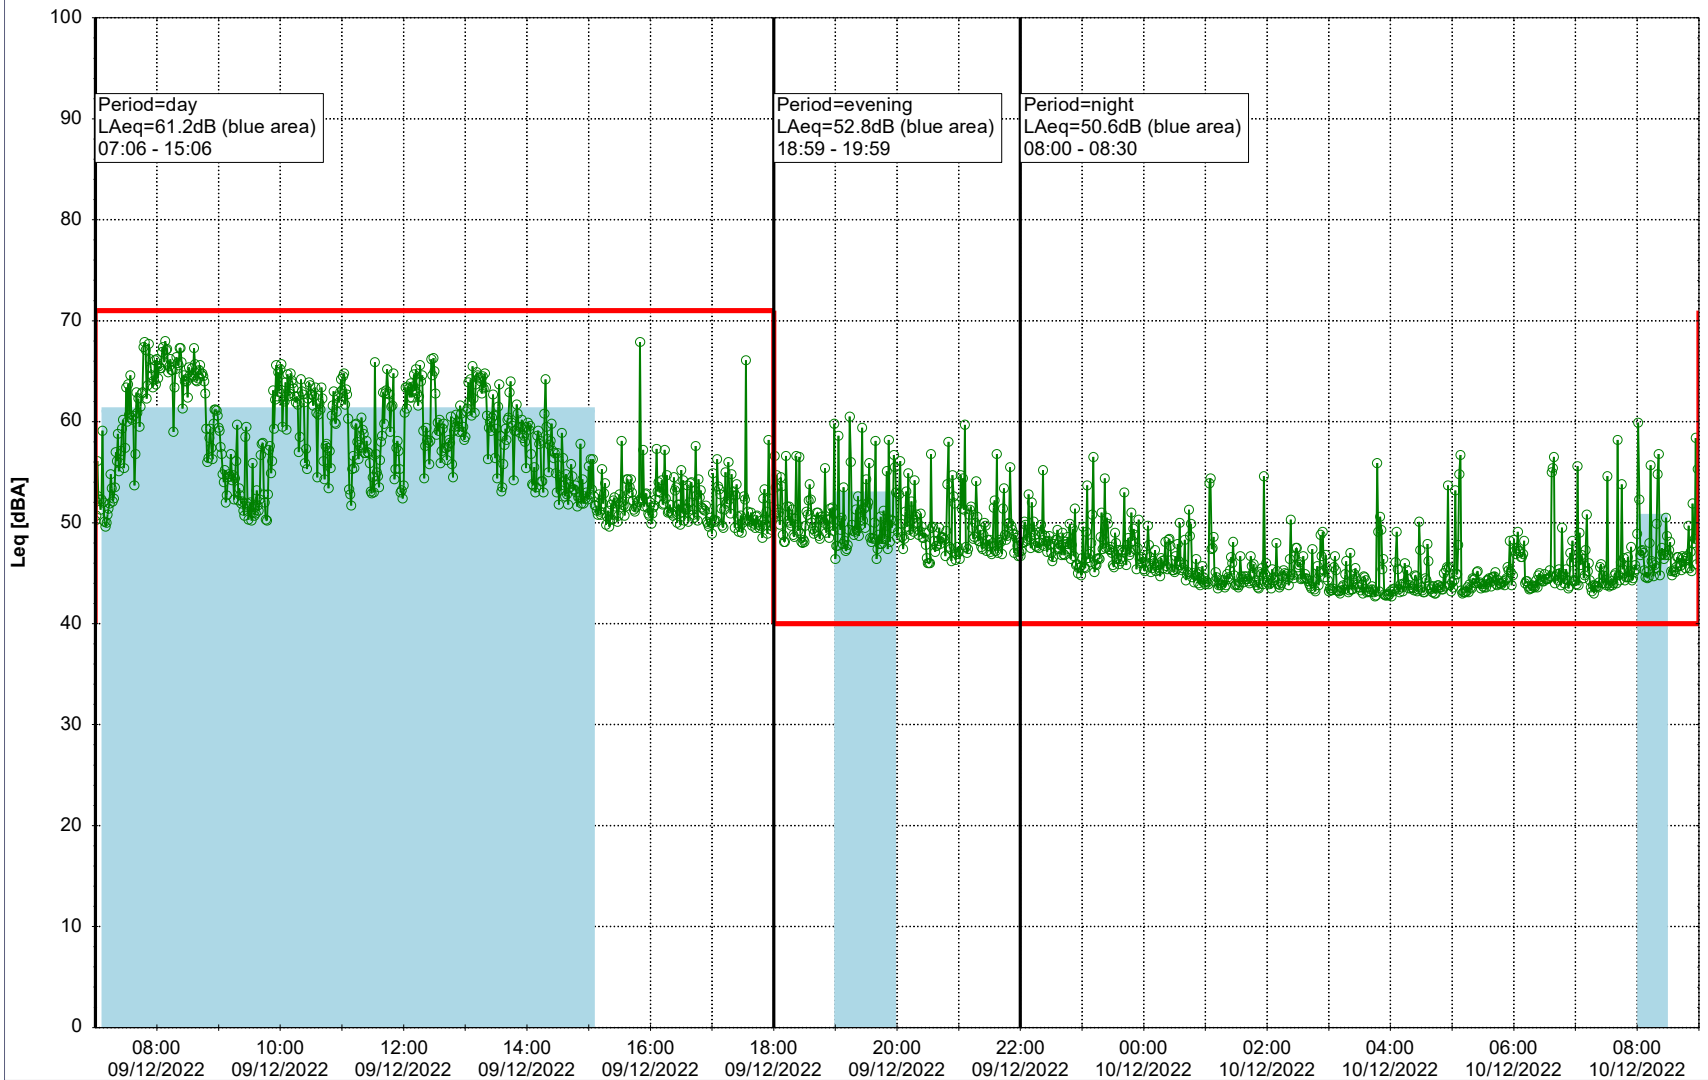

...

Noise Time Related Diagram

08/12/2022
09/12/2022

○○○ NEL_NS01

Project: Kronos Sydhavnen
Construction: Ny Ellebjerg
Location: N-V

Plan View

Remarks

...

Noise Time Related Diagram

09/12/2022
10/12/2022

○ ○ ○ ○ NEL_NS01

Project: Kronos Sydhavnen
Construction: Ny Ellebjerg
Location: N-V

Plan View

Remarks

...

Noise Time Related Diagram

10/12/2022
11/12/2022

○○○ NEL_NS01

Project: Kronos Sydhavnen
Construction: Ny Ellebjerg
Location: N-V

11/12/2022
12/12/2022

Plan View

Remarks

...

Noise Time Related Diagram