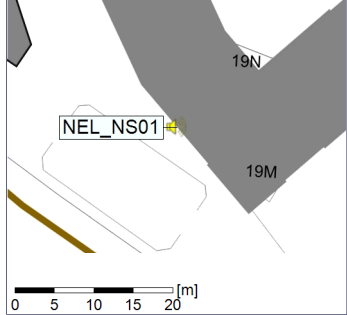

Project: Kronos Sydhavnen
Construction: Ny Ellebjerg
Location: N-V

Plan View

Remarks

...

Noise Time Related Diagram

05/12/2022
06/12/2022

○○○ NEL_NS01

Project: Kronos Sydhavnen
Construction: Ny Ellebjerg
Location: N-V

Plan View

Remarks

...

Noise Time Related Diagram

06/12/2022
07/12/2022

○ ○ ○ ○ NEL_NS01

Project: Kronos Sydhavnen
Construction: Ny Ellebjerg
Location: N-V

Plan View