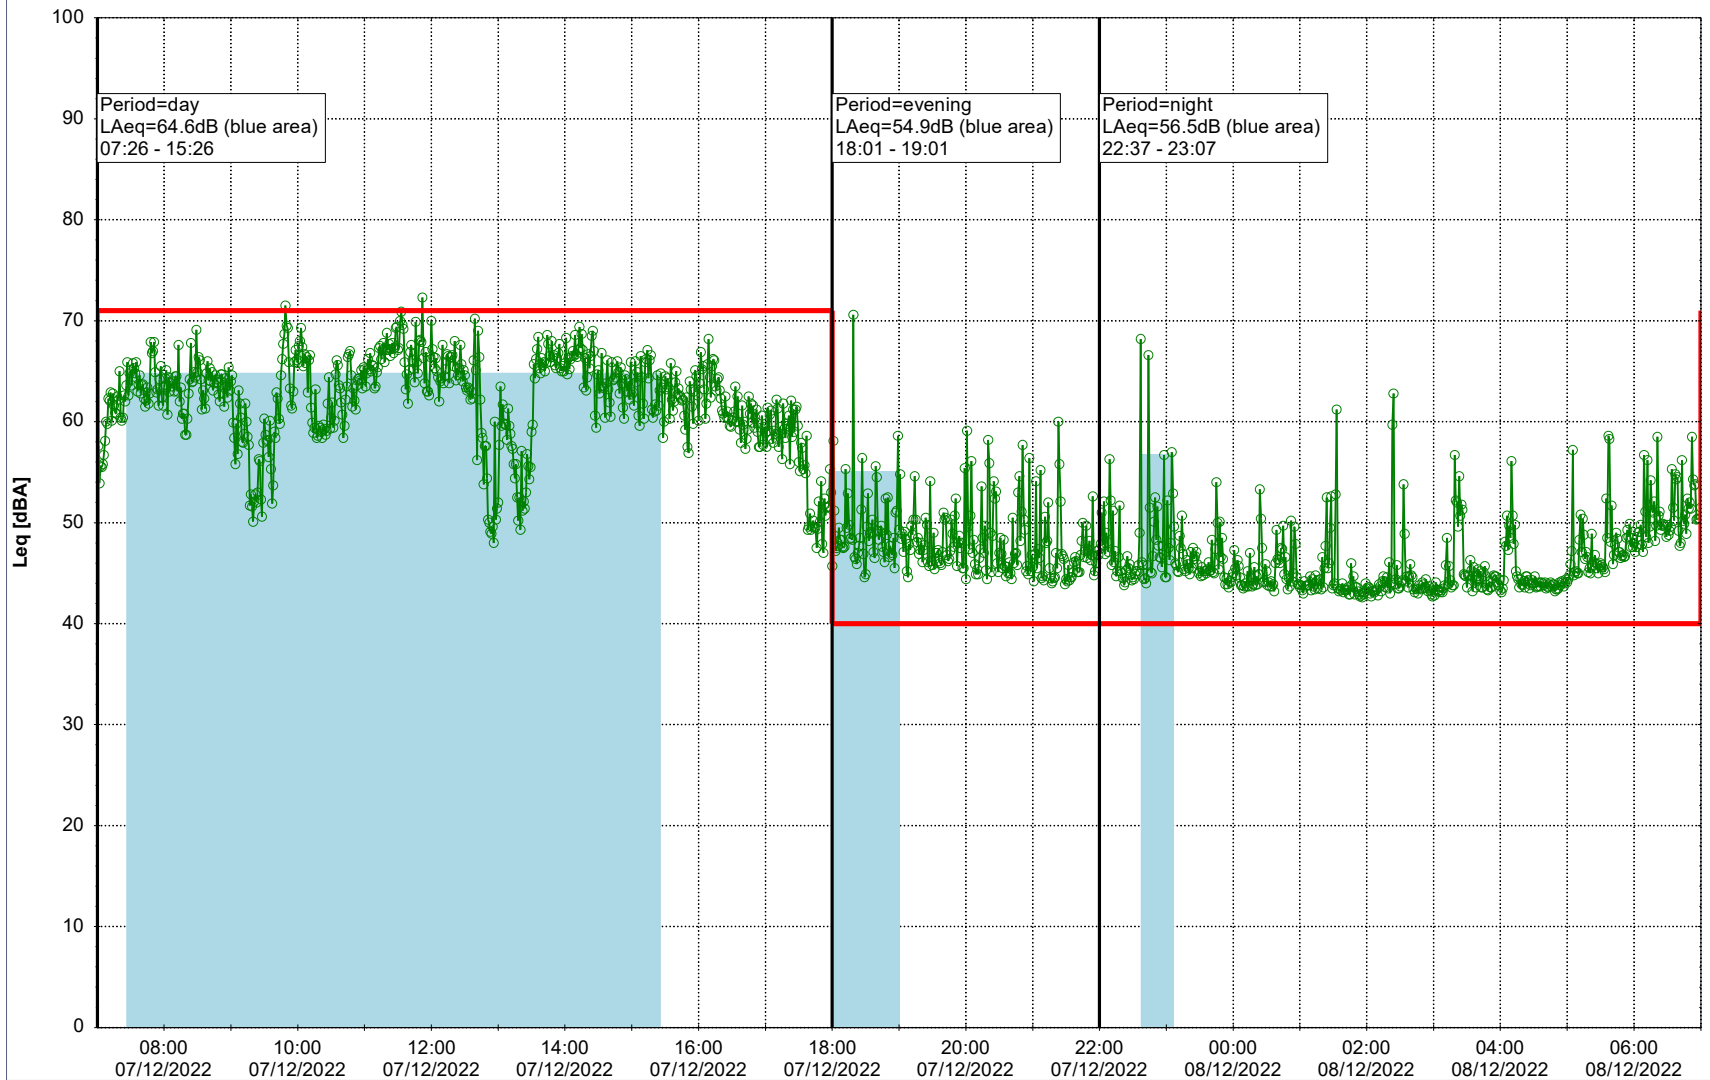

Plan View

Remarks

...

Noise Time Related Diagram

06/12/2022
07/12/2022

○ ○ ○ ○ NEL_NS01

Project: Kronos Sydhavnen
Construction: Ny Ellebjerg
Location: N-V

Plan View

Remarks

...

Noise Time Related Diagram

07/12/2022
08/12/2022

○○○ NEL_NS01

Project: Kronos Sydhavnen
Construction: Ny Ellebjerg
Location: N-V

Plan View

Remarks

Noise Time Related Diagram

09/12/2022
10/12/2022

○ ○ ○ ○ NEL_NS01

Project: Kronos Sydhavnen
Construction: Ny Ellebjerg
Location: N-V

Plan View

Remarks

...

Noise Time Related Diagram

10/12/2022
11/12/2022

○○○ NEL_NS01

Project: Kronos Sydhavnen
Construction: Ny Ellebjerg
Location: N-V

11/12/2022
12/12/2022

Plan View

Remarks

...

Noise Time Related Diagram