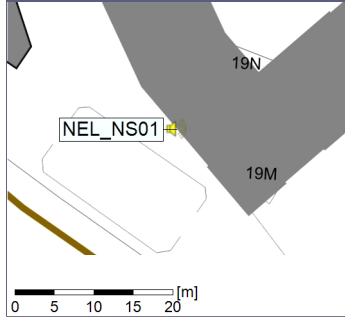

Noise Time Related Diagram

09/12/2022
10/12/2022

○ ○ ○ ○ NEL_NS01

Project: Kronos Sydhavnen
Construction: Ny Ellebjerg
Location: N-V

Plan View

Remarks

...

Noise Time Related Diagram