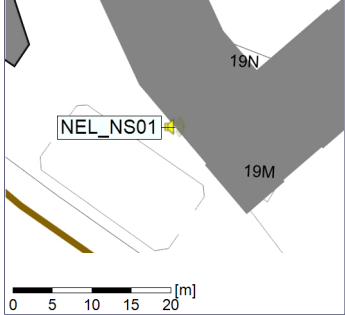

Project: Kronos Sydhavnen
Construction: Ny Ellebjerg
Location: N-V

Plan View

Remarks

...

Noise Time Related Diagram

05/12/2022
06/12/2022

○○○ NEL_NS01

Project: Kronos Sydhavnen
Construction: Ny Ellebjerg
Location: N-V

Plan View

Remarks

...

Noise Time Related Diagram

06/12/2022
07/12/2022

○ ○ ○ ○ NEL_NS01

Project: Kronos Sydhavnen
Construction: Ny Ellebjerg
Location: N-V

Plan View