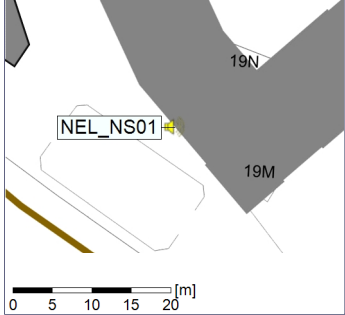

Remarks

...

Noise Time Related Diagram

07/12/2022
08/12/2022

○○○ NEL_NS01

Project: Kronos Sydhavnen
Construction: Ny Ellebjerg
Location: N-V

Plan View

Remarks