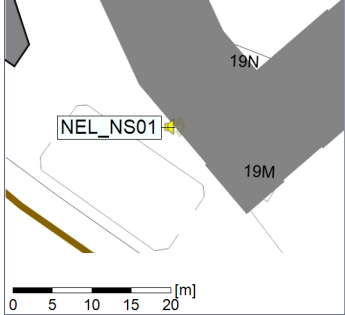

10/12/2022
11/12/2022

○○○ NEL_NS01

Project: Kronos Sydhavnen
Construction: Ny Ellebjerg
Location: N-V

11/12/2022
12/12/2022

Plan View

Remarks

...

Noise Time Related Diagram