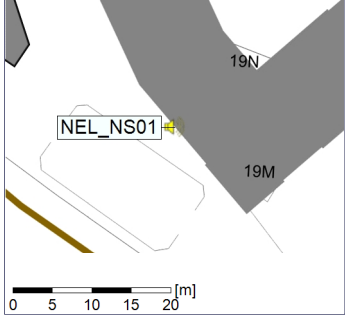

...

Noise Time Related Diagram

08/12/2022
09/12/2022

○○○ NEL_NS01

Project: Kronos Sydhavnen
Construction: Ny Ellebjerg
Location: N-V

Plan View

Remarks

...

Noise Time Related Diagram

09/12/2022
10/12/2022

○ ○ ○ ○ NEL_NS01

Project: Kronos Sydhavnen
Construction: Ny Ellebjerg
Location: N-V

Plan View

Remarks

...

Noise Time Related Diagram