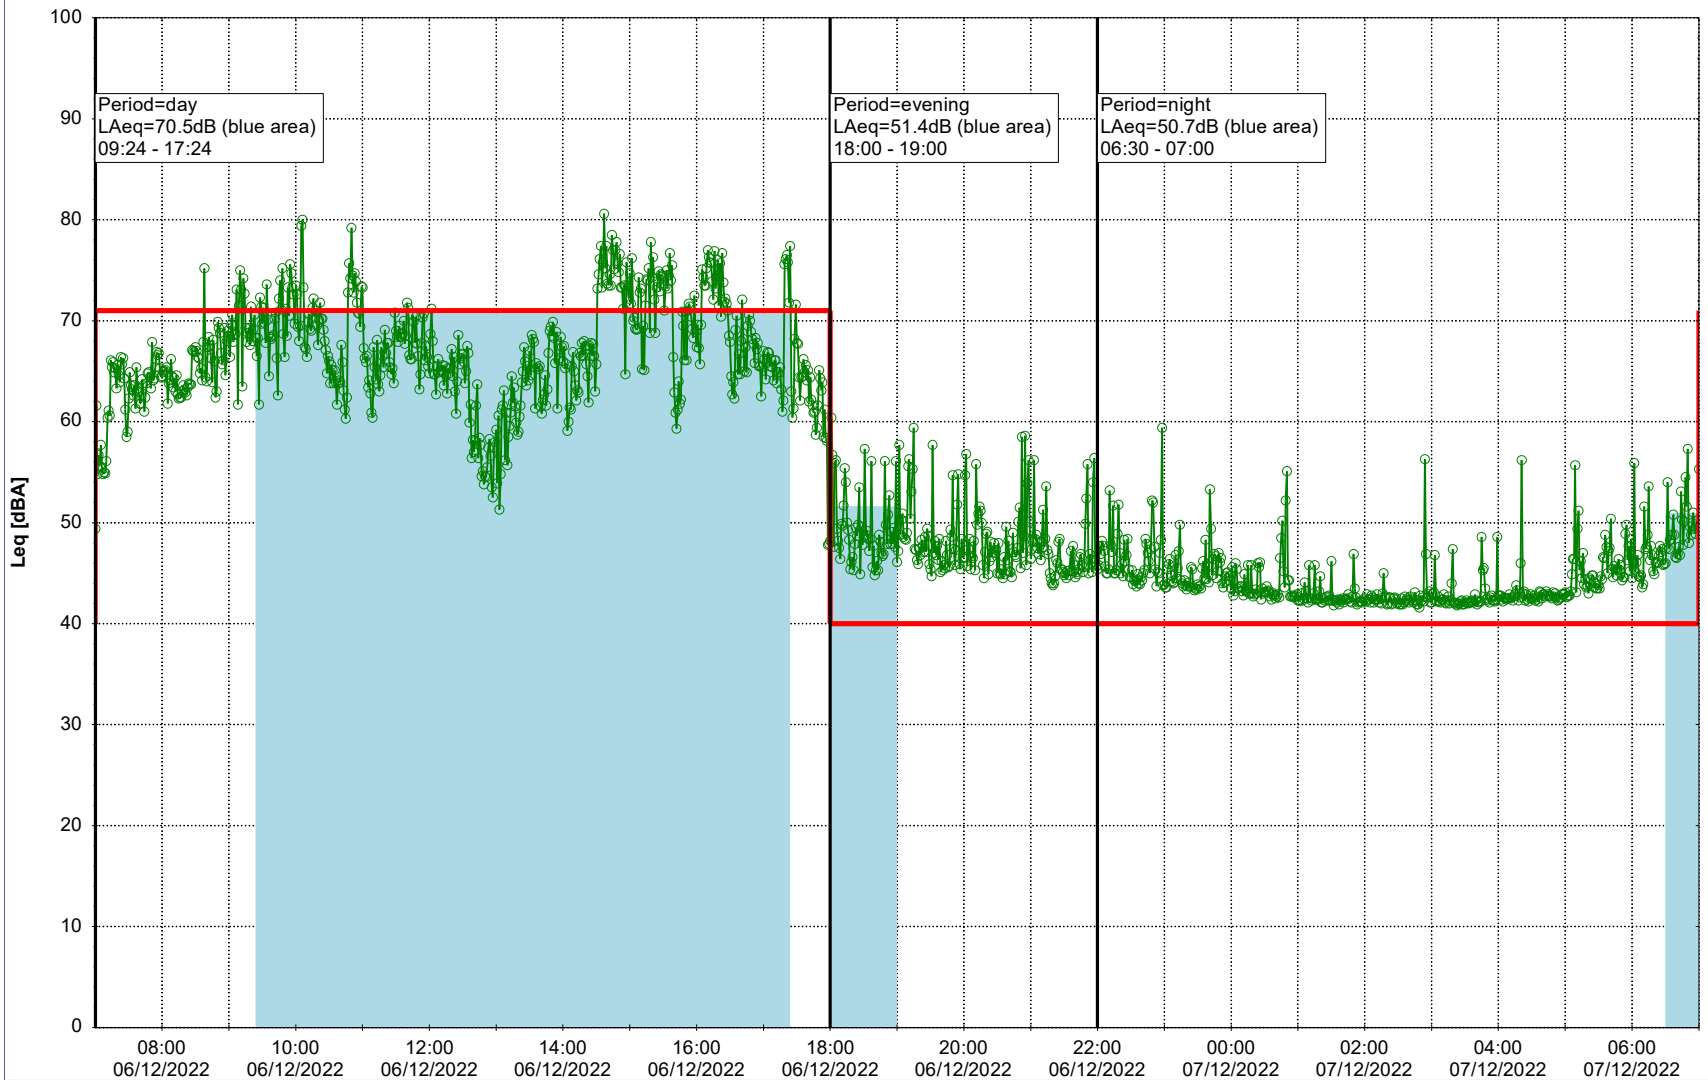

Plan View

Remarks

...

Noise Time Related Diagram

06/12/2022
07/12/2022

○ ○ ○ ○ NEL_NS01

Project: Kronos Sydhavnen
Construction: Ny Ellebjerg
Location: N-V

Plan View

Remarks

...

Noise Time Related Diagram

07/12/2022
08/12/2022

○○○ NEL_NS01

Project: Kronos Sydhavnen
Construction: Ny Ellebjerg
Location: N-V

Plan View

Remarks

Noise Time Related Diagram

09/12/2022
10/12/2022

○ ○ ○ ○ NEL_NS01

Project: Kronos Sydhavnen
Construction: Ny Ellebjerg
Location: N-V

Plan View

Remarks

...

Noise Time Related Diagram

10/12/2022
11/12/2022

○○○ NEL_NS01

Project: Kronos Sydhavnen
Construction: Ny Ellebjerg
Location: N-V

11/12/2022
12/12/2022

Plan View

Remarks

...

Noise Time Related Diagram