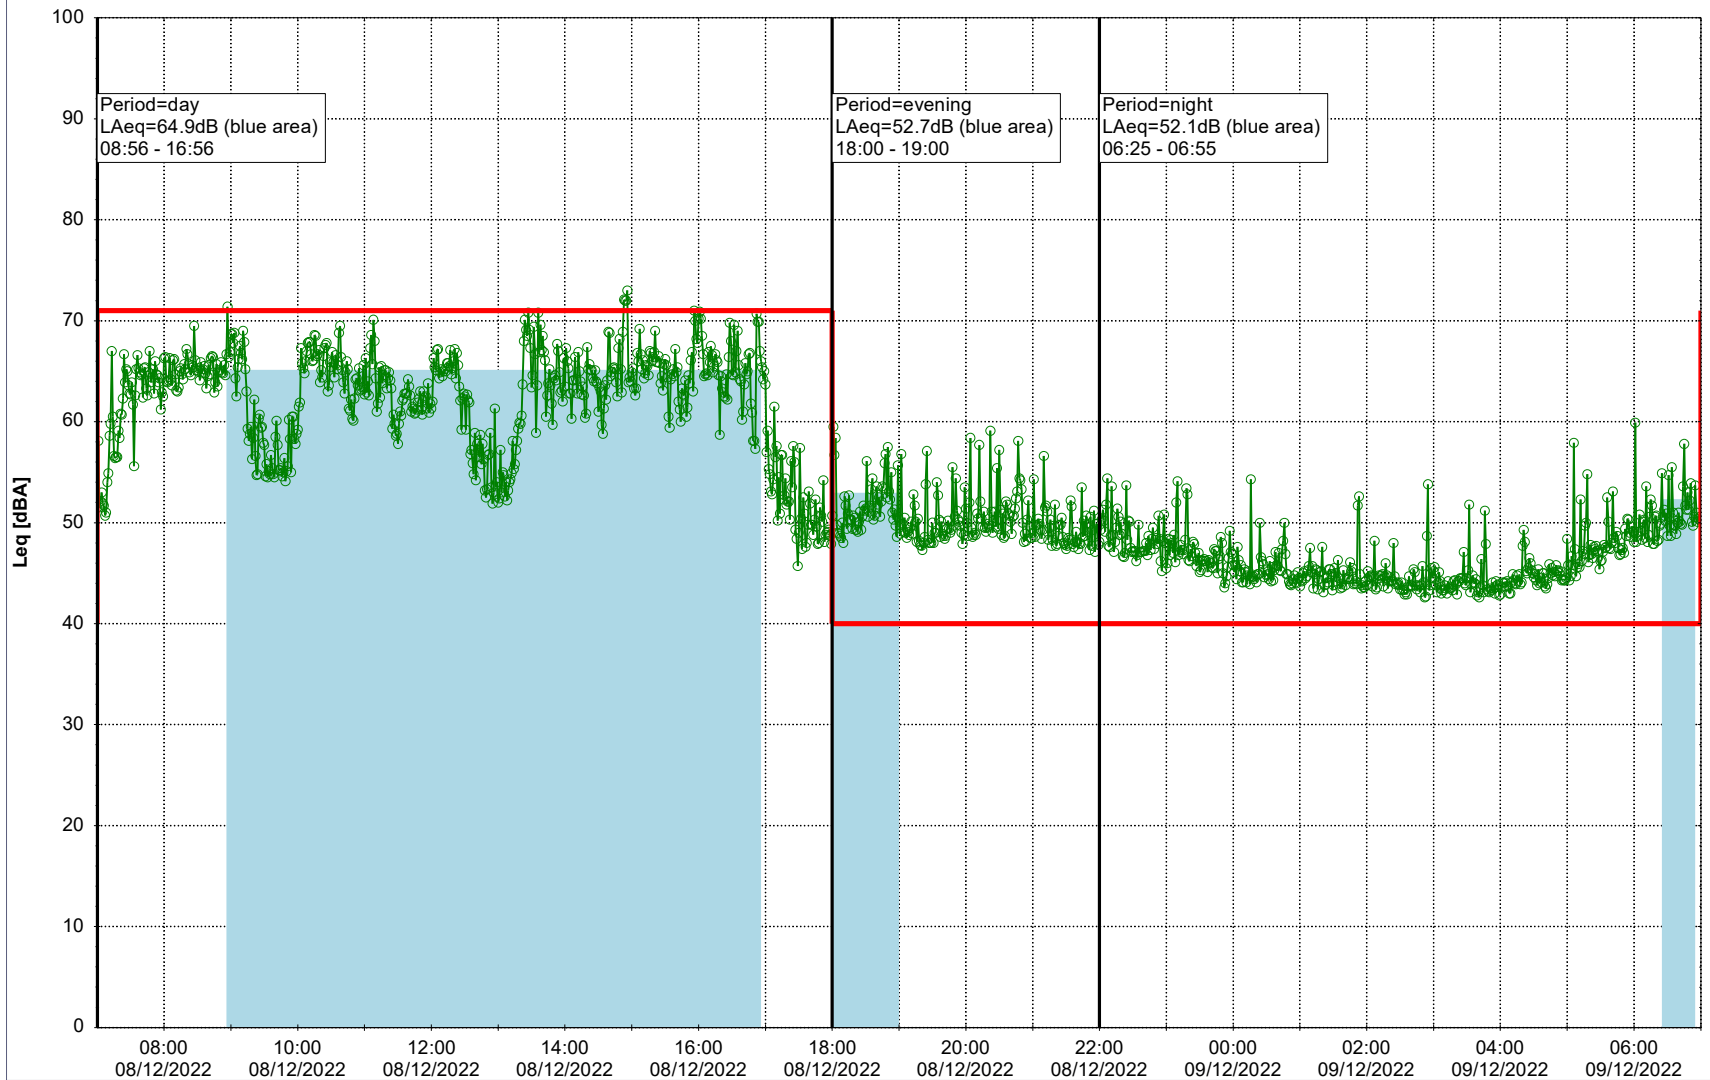

Remarks

...

Noise Time Related Diagram

07/12/2022
08/12/2022

○○○ NEL_NS01

Project: Kronos Sydhavnen
Construction: Ny Ellebjerg
Location: N-V

Plan View

Remarks

...

Noise Time Related Diagram

08/12/2022
09/12/2022

○○○ NEL_NS01

Project: Kronos Sydhavnen
Construction: Ny Ellebjerg
Location: N-V

Plan View

Remarks

...

Noise Time Related Diagram

09/12/2022
10/12/2022

○ ○ ○ ○ NEL_NS01

Project: Kronos Sydhavnen
Construction: Ny Ellebjerg
Location: N-V

Plan View

Remarks

...

Noise Time Related Diagram

10/12/2022
11/12/2022

○○○ NEL_NS01

Project: Kronos Sydhavnen
Construction: Ny Ellebjerg
Location: N-V

11/12/2022
12/12/2022

Plan View

Remarks

...

Noise Time Related Diagram