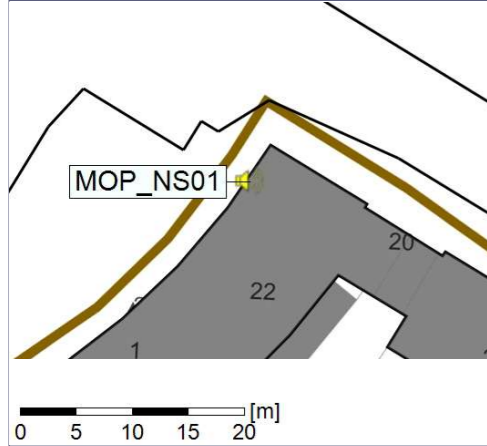

Noise Time Related Diagram

04/03/2022
05/03/2022

○○○ MOP_NS01

Project: Kronos Sydhavnen
Construction: Mozarts Plads
Location: N-V

Plan View

Remarks

...

Noise Time Related Diagram