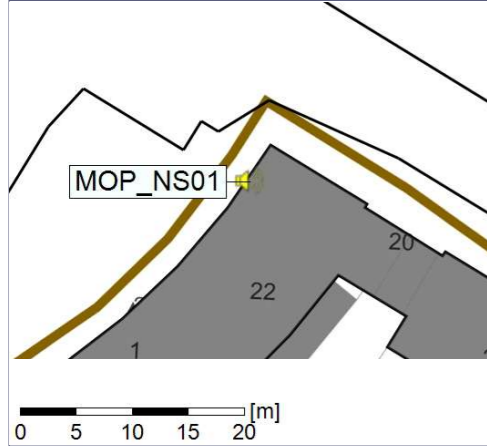

...

Noise Time Related Diagram

03/03/2022
04/03/2022

○○○ MOP_NS01

Project: Kronos Sydhavnen
Construction: Mozarts Plads
Location: N-V

Plan View

Remarks

...