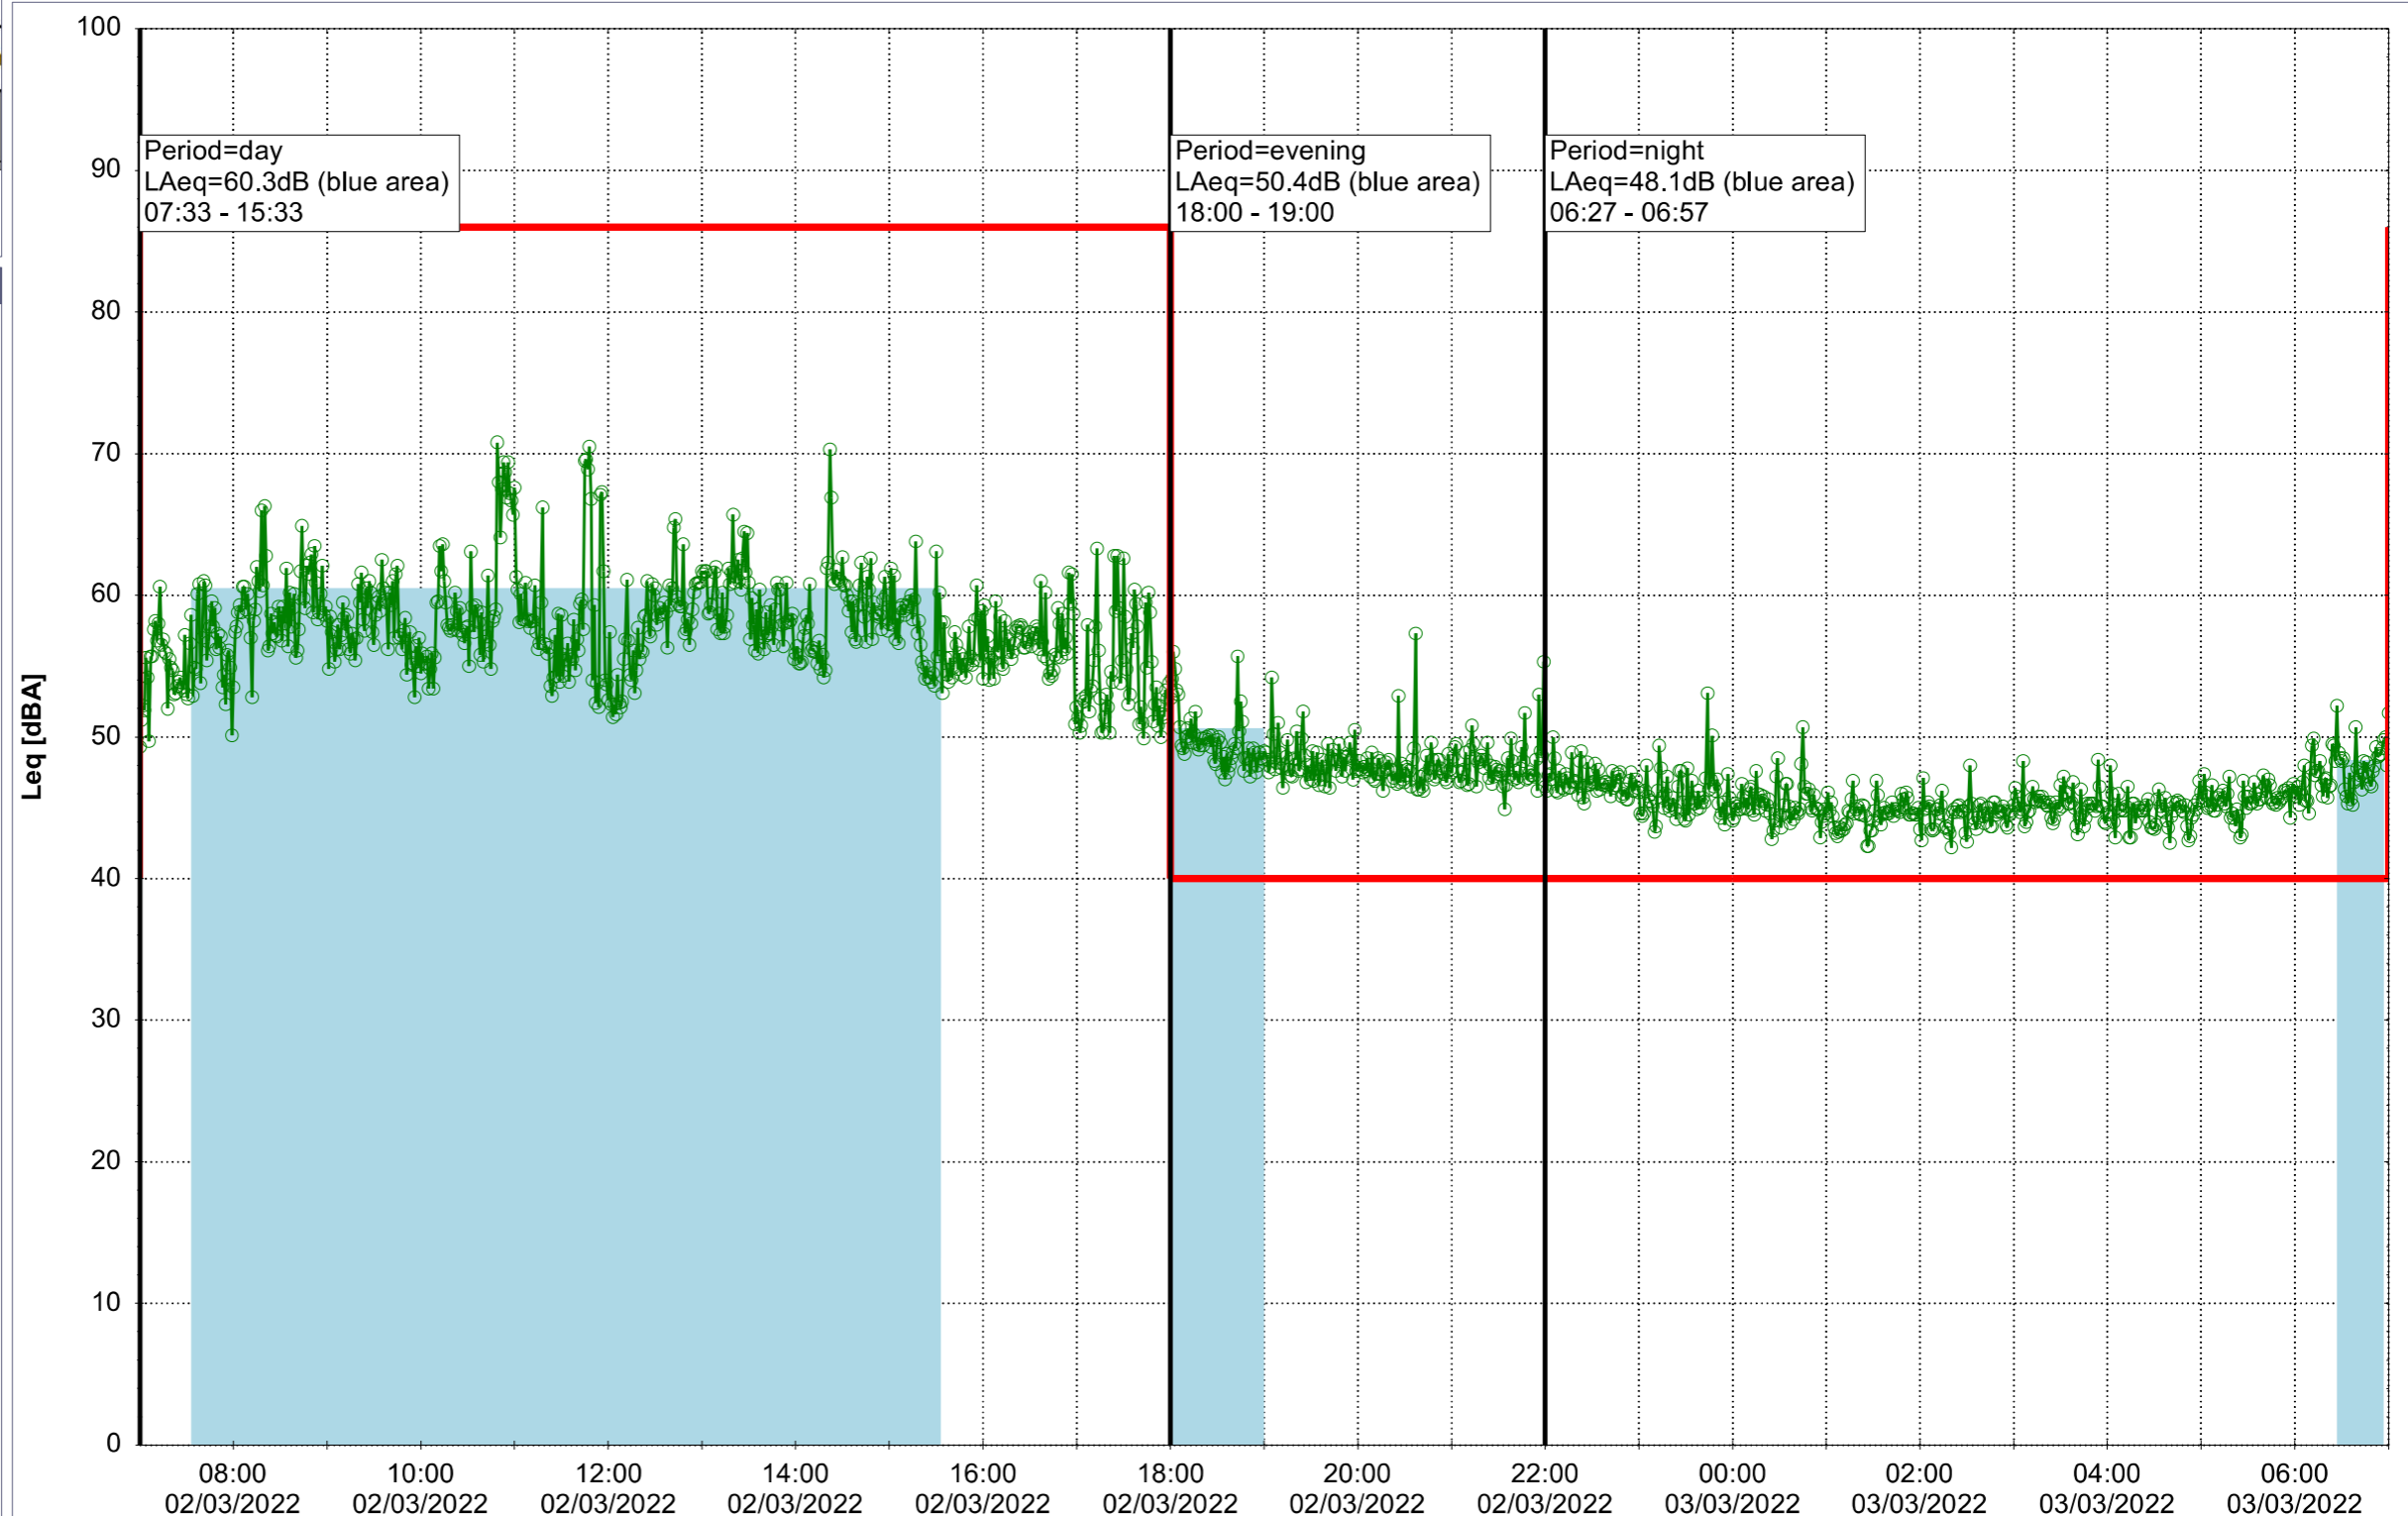

Plan View

Remarks

...

Noise Time Related Diagram

01/03/2022
02/03/2022

○○○ MOP_NS01

Project: Kronos Sydhavnen
Construction: Mozarts Plads
Location: N-V

Plan View

Remarks

...

Noise Time Related Diagram

02/03/2022
03/03/2022

○○○ MOP_NS01

Project: Kronos Sydhavnen
Construction: Mozarts Plads
Location: N-V

Plan View

Remarks

...

Noise Time Related Diagram

03/03/2022
04/03/2022

○○○ MOP_NS01

Project: Kronos Sydhavnen
Construction: Mozarts Plads
Location: N-V

Plan View

Remarks

...

Noise Time Related Diagram

04/03/2022
05/03/2022

○○○ MOP_NS01

Project: Kronos Sydhavnen
Construction: Mozarts Plads
Location: N-V

Plan View

Remarks

...

Noise Time Related Diagram