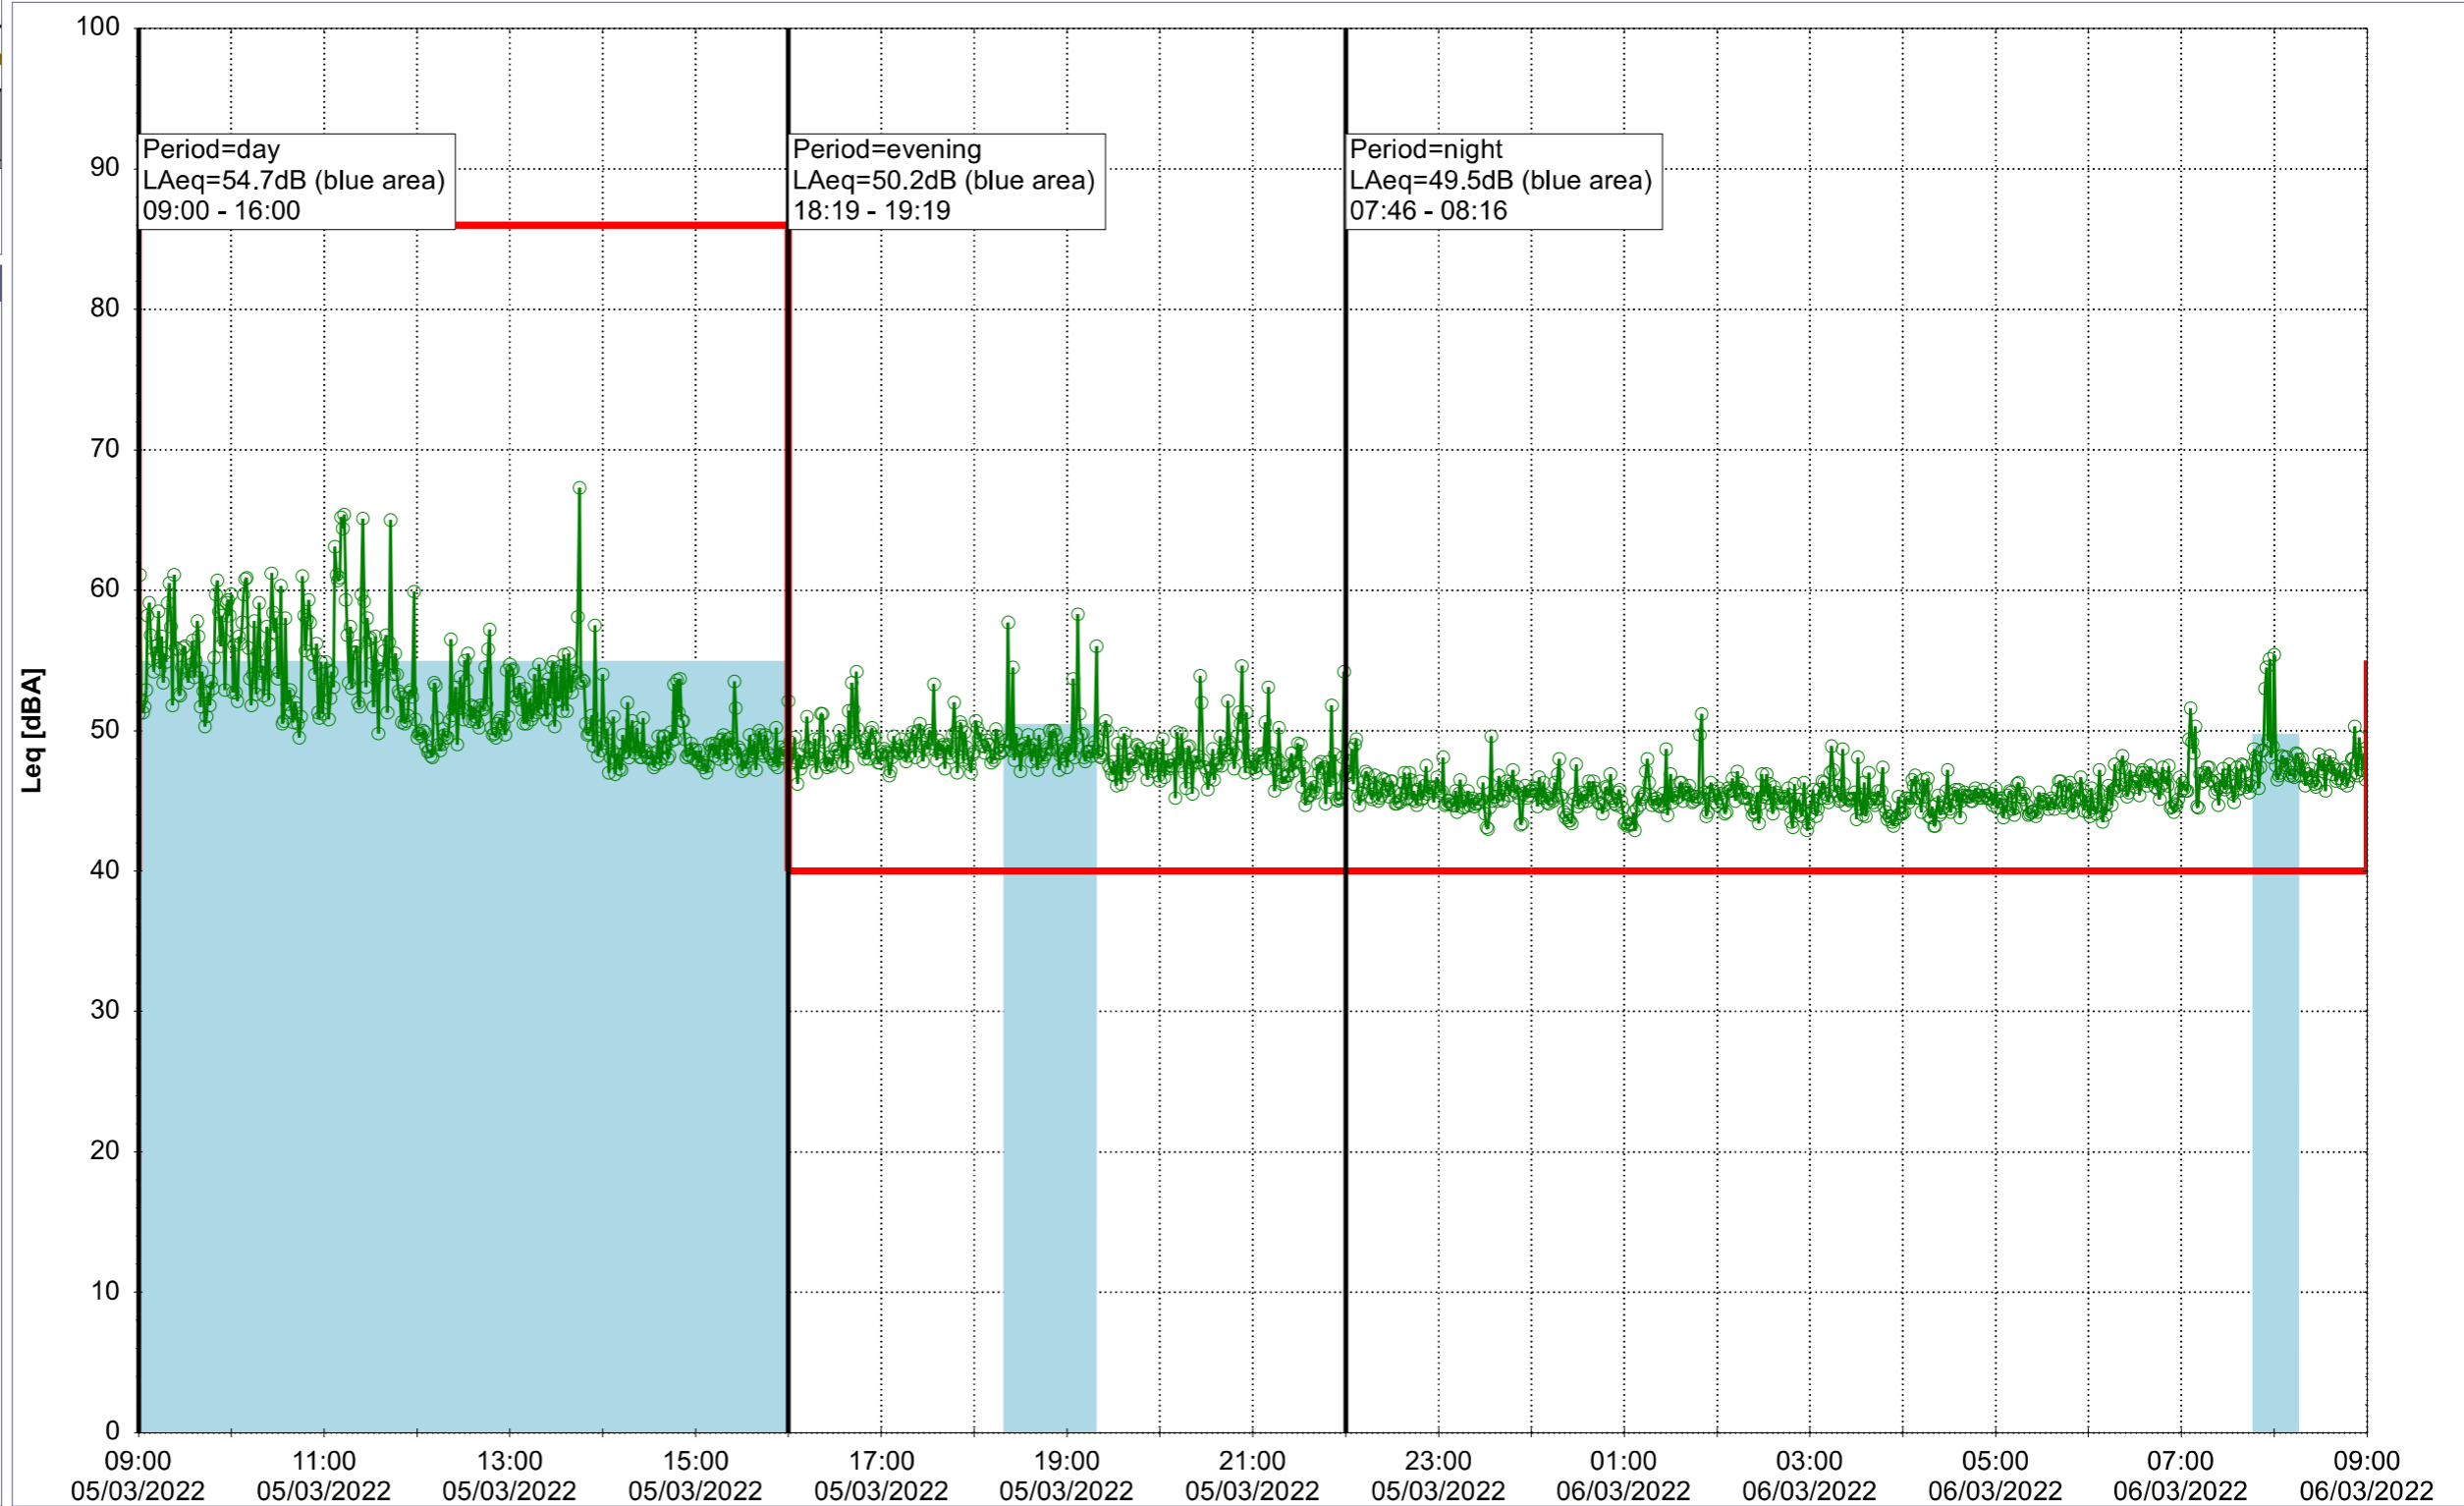

Noise Time Related Diagram

04/03/2022
05/03/2022

○○○ MOP_NS01

Project: Kronos Sydhavnen
Construction: Mozarts Plads
Location: N-V

Plan View

Remarks

...

Noise Time Related Diagram

05/03/2022
06/03/2022

○○○ MOP_NS01

Project: Kronos Sydhavnen
Construction: Mozarts Plads
Location: N-V

Plan View

Remarks

...

Noise Time Related Diagram

06/03/2022
07/03/2022