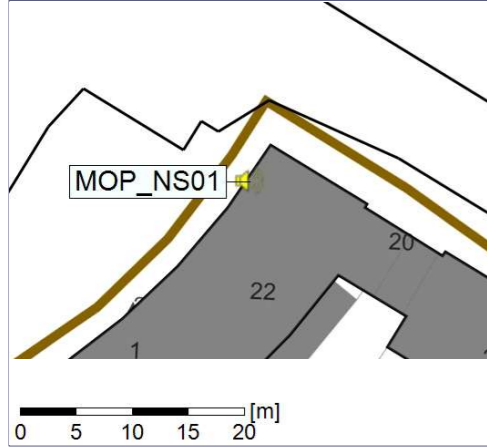

Project: Kronos Sydhavnen
Construction: Mozarts Plads
Location: N-V

Plan View