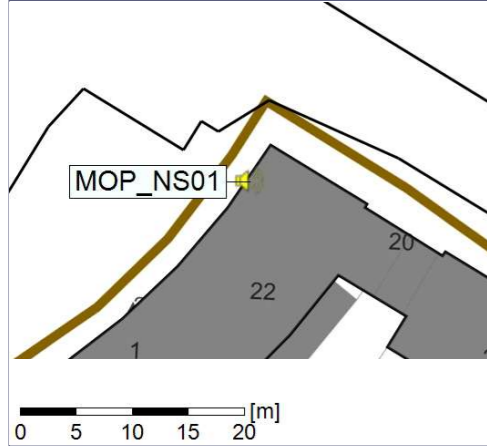

Plan View

Remarks

...

Noise Time Related Diagram

01/03/2022
02/03/2022

○○○ MOP_NS01

Project: Kronos Sydhavnen
Construction: Mozarts Plads
Location: N-V

Plan View