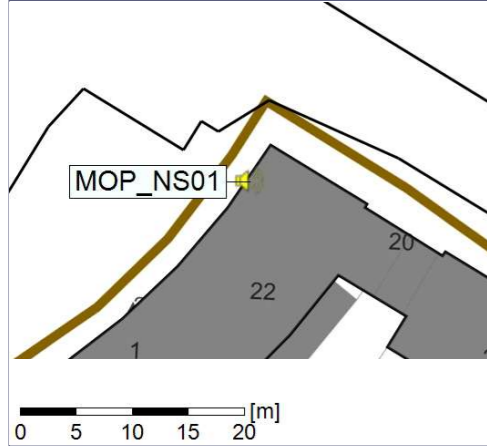

05/03/2022
06/03/2022

○○○ MOP_NS01

Project: Kronos Sydhavnen
Construction: Mozarts Plads
Location: N-V

Plan View

Remarks

...

Noise Time Related Diagram

06/03/2022
07/03/2022