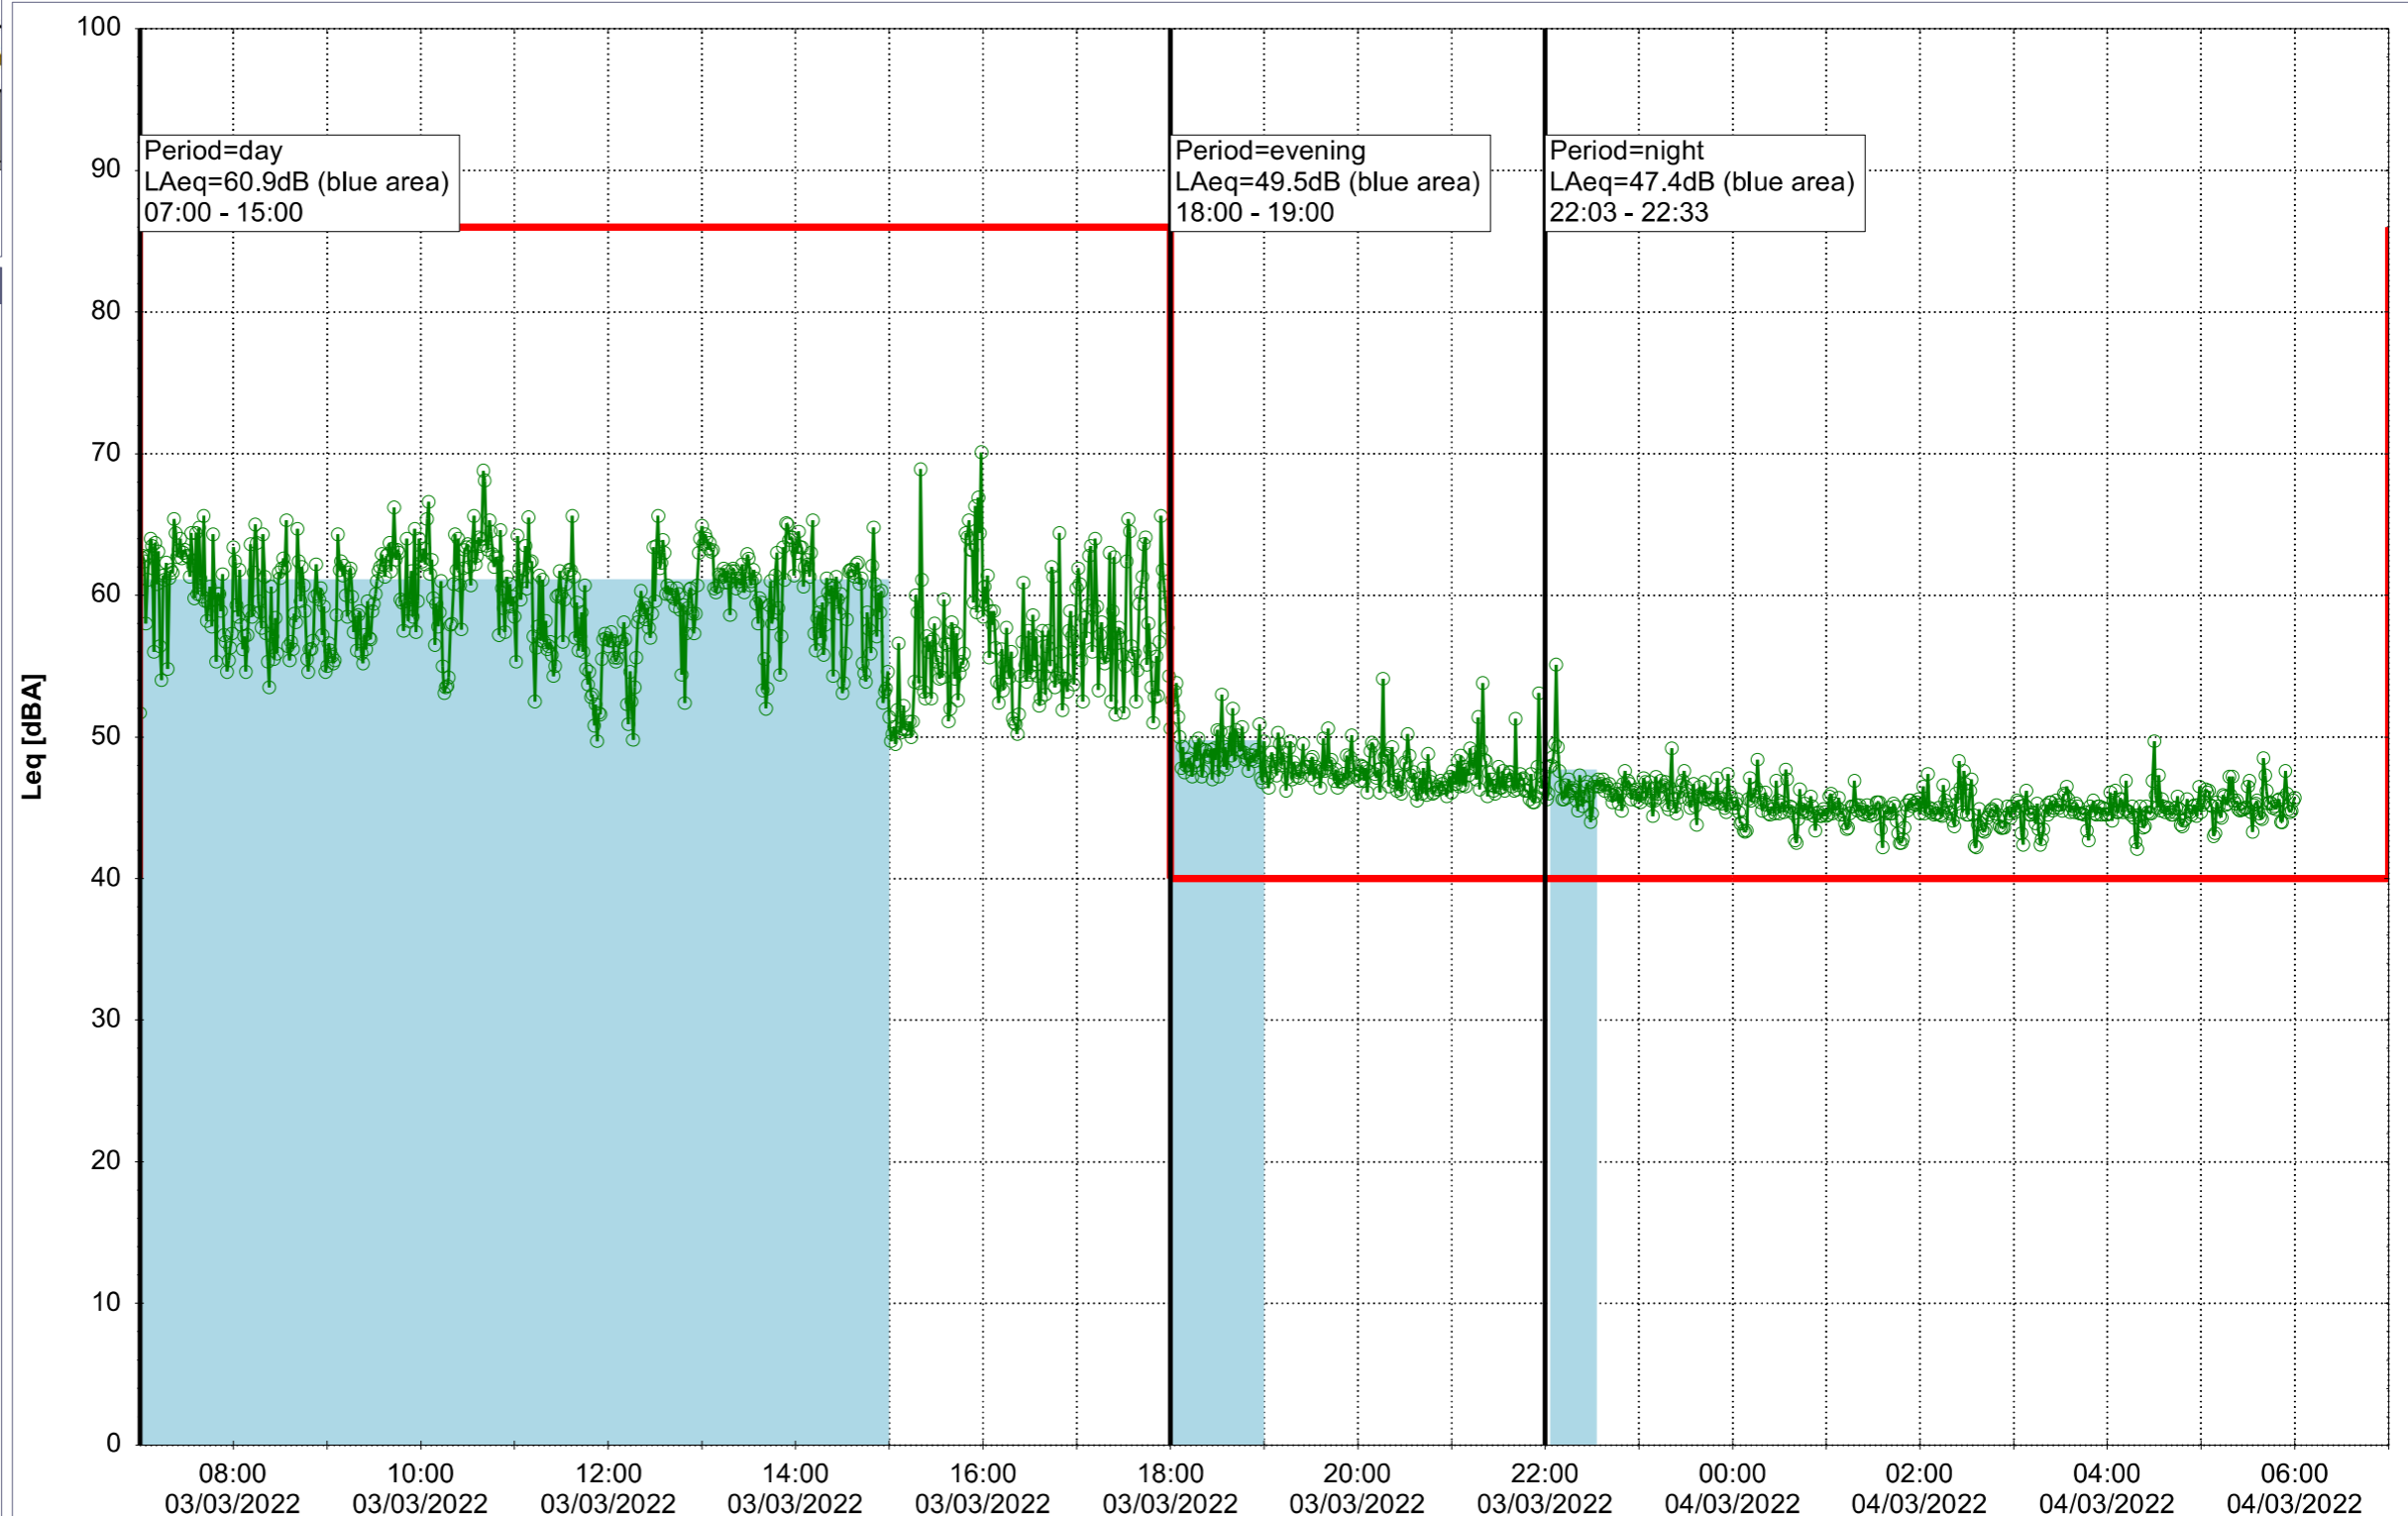

Remarks

...

Noise Time Related Diagram

02/03/2022
03/03/2022

○○○ MOP_NS01

Project: Kronos Sydhavnen
Construction: Mozarts Plads
Location: N-V

Plan View

Remarks

...

Noise Time Related Diagram

03/03/2022
04/03/2022

○○○ MOP_NS01

Project: Kronos Sydhavnen
Construction: Mozarts Plads
Location: N-V

Plan View

Remarks

...

Noise Time Related Diagram

04/03/2022
05/03/2022

○○○ MOP_NS01

Project: Kronos Sydhavnen
Construction: Mozarts Plads
Location: N-V

Plan View

Remarks

...

Noise Time Related Diagram

05/03/2022
06/03/2022

○○○ MOP_NS01

Project: Kronos Sydhavnen
Construction: Mozarts Plads
Location: N-V

Plan View

Remarks

...

Noise Time Related Diagram

06/03/2022
07/03/2022