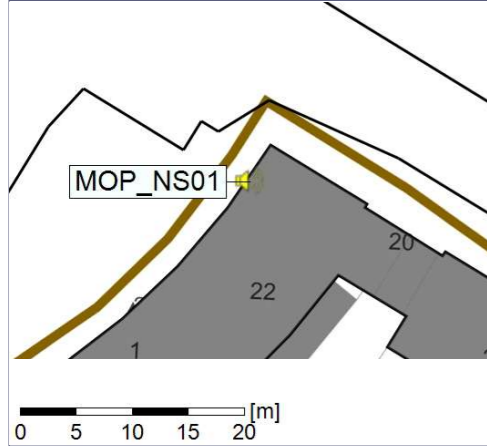

Remarks

...

Noise Time Related Diagram

02/03/2022
03/03/2022

○○○ MOP_NS01

Project: Kronos Sydhavnen
Construction: Mozarts Plads
Location: N-V

Plan View

Remarks