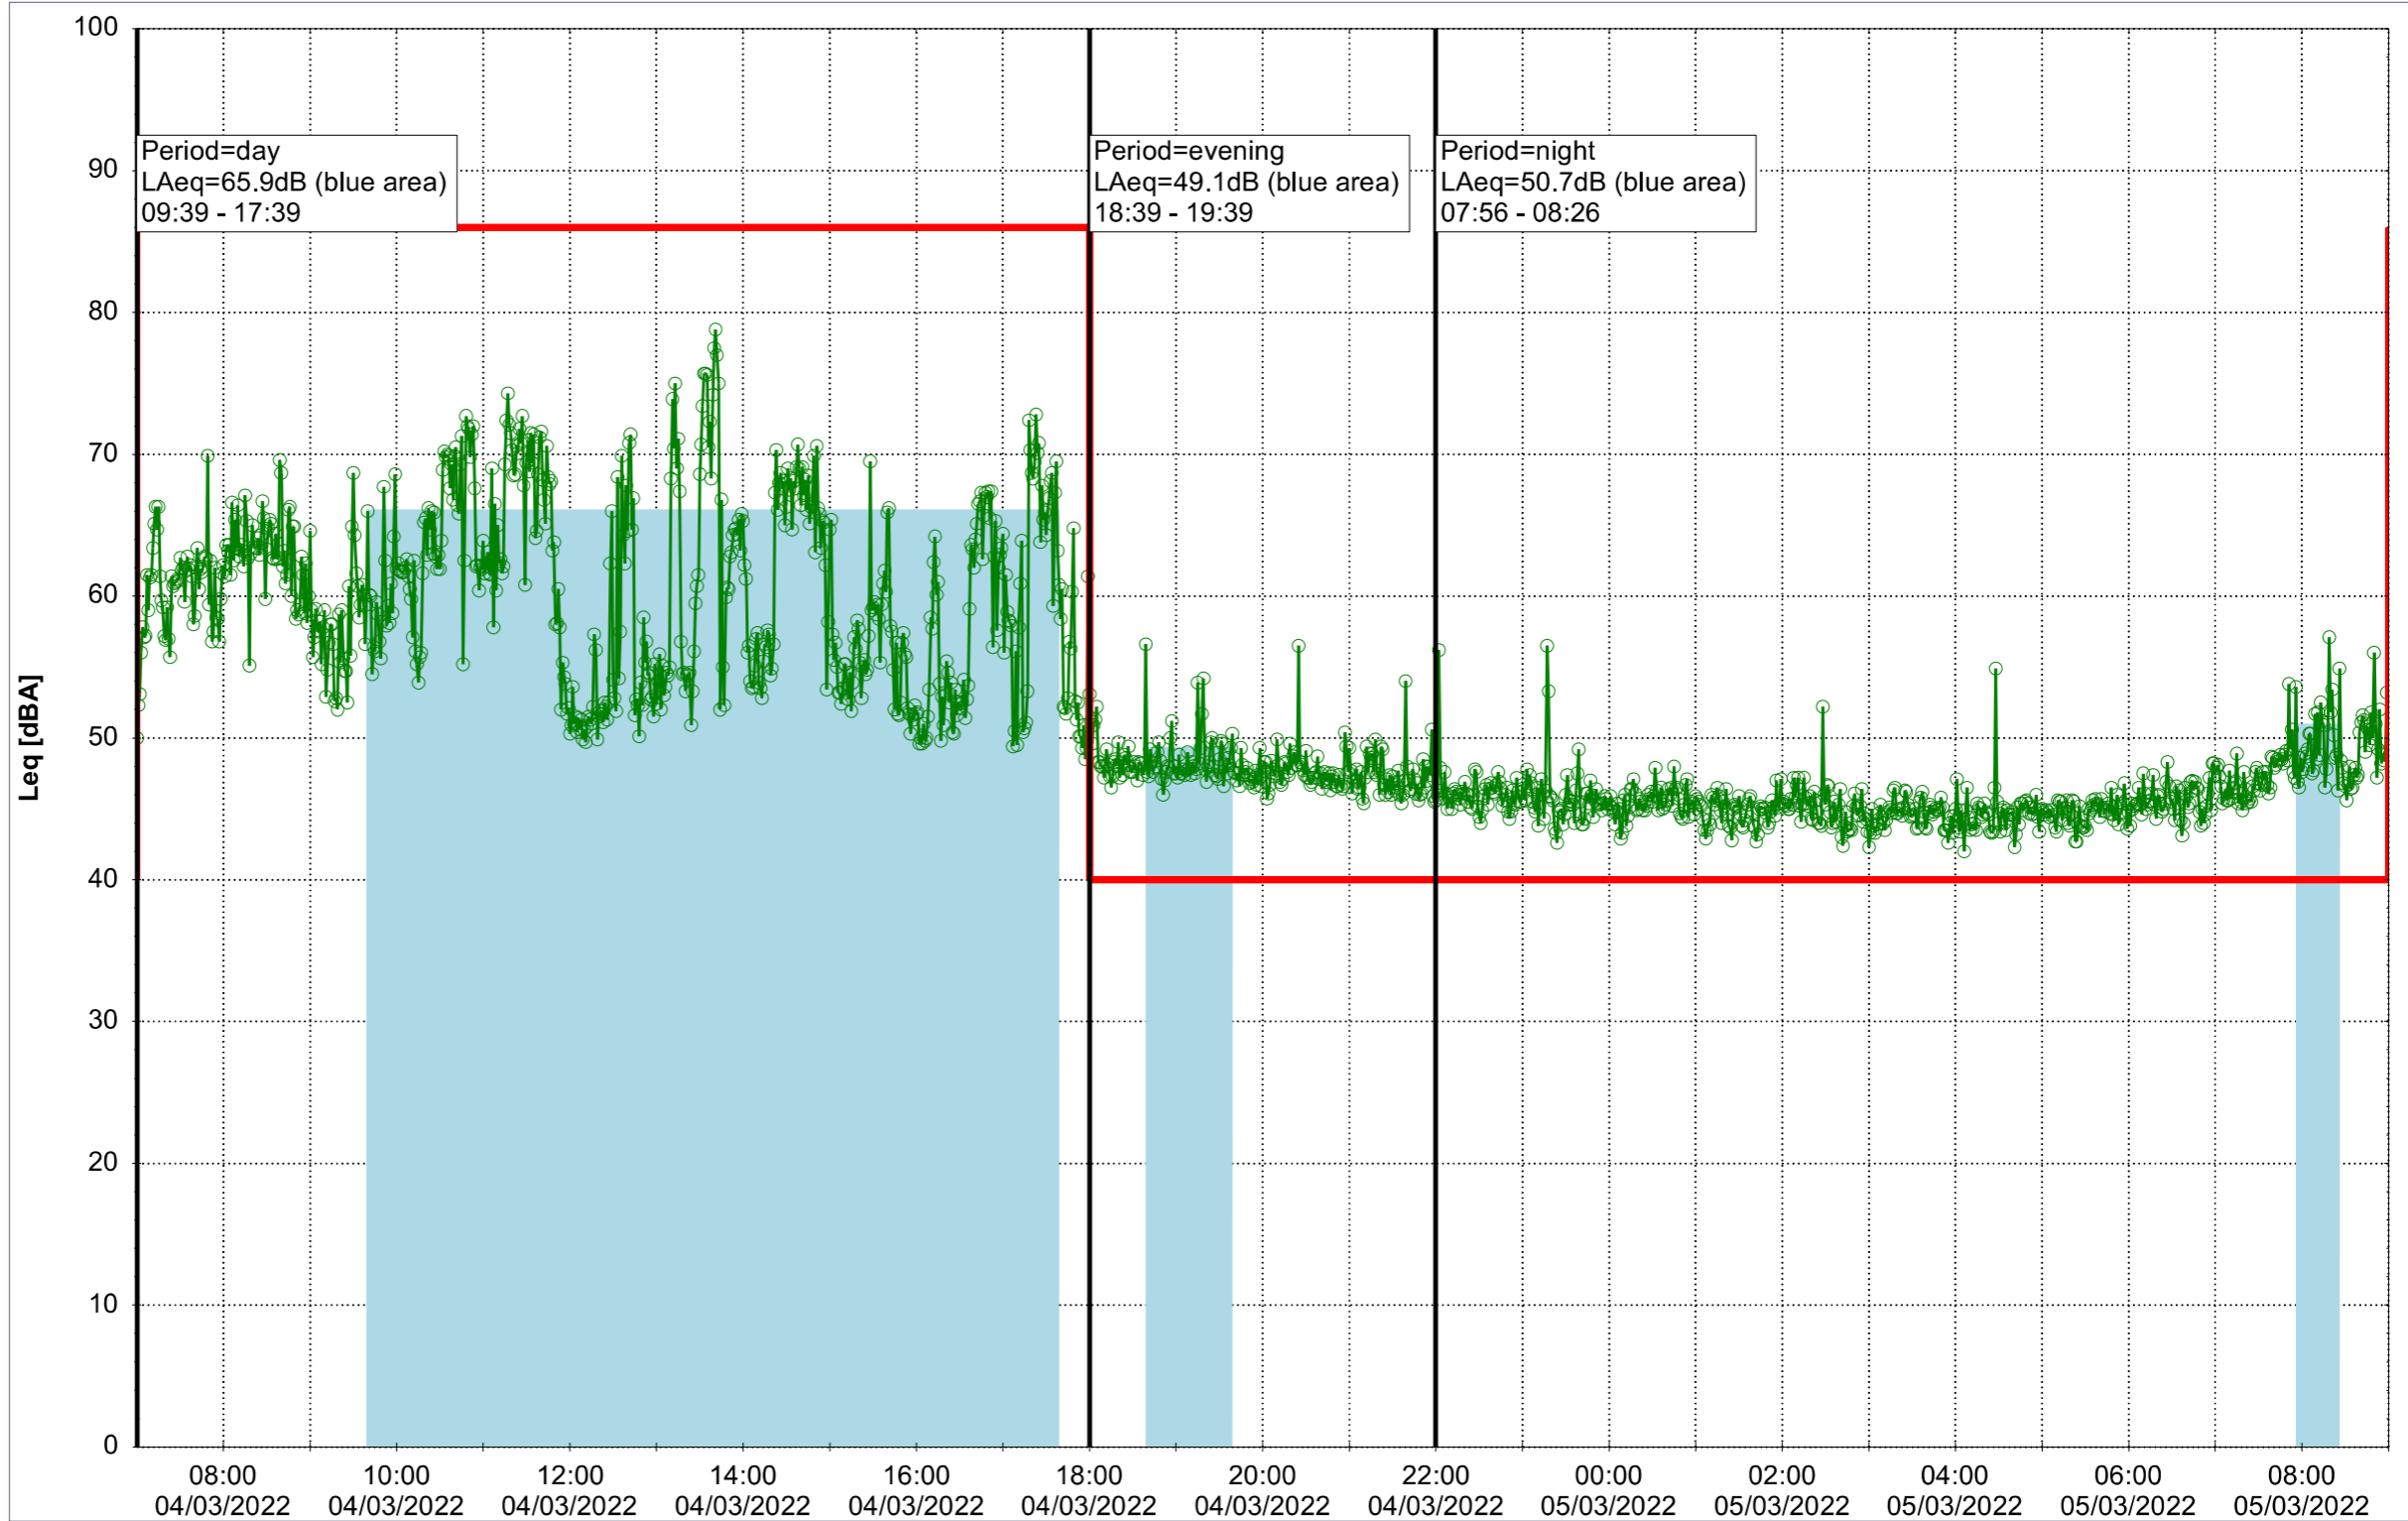

...

Noise Time Related Diagram

03/03/2022
04/03/2022

○○○ MOP_NS01

Project: Kronos Sydhavnen
Construction: Mozarts Plads
Location: N-V

Plan View

Remarks

...

Noise Time Related Diagram

04/03/2022
05/03/2022

○○○ MOP_NS01

Project: Kronos Sydhavnen
Construction: Mozarts Plads
Location: N-V

Plan View

Remarks

...

Noise Time Related Diagram