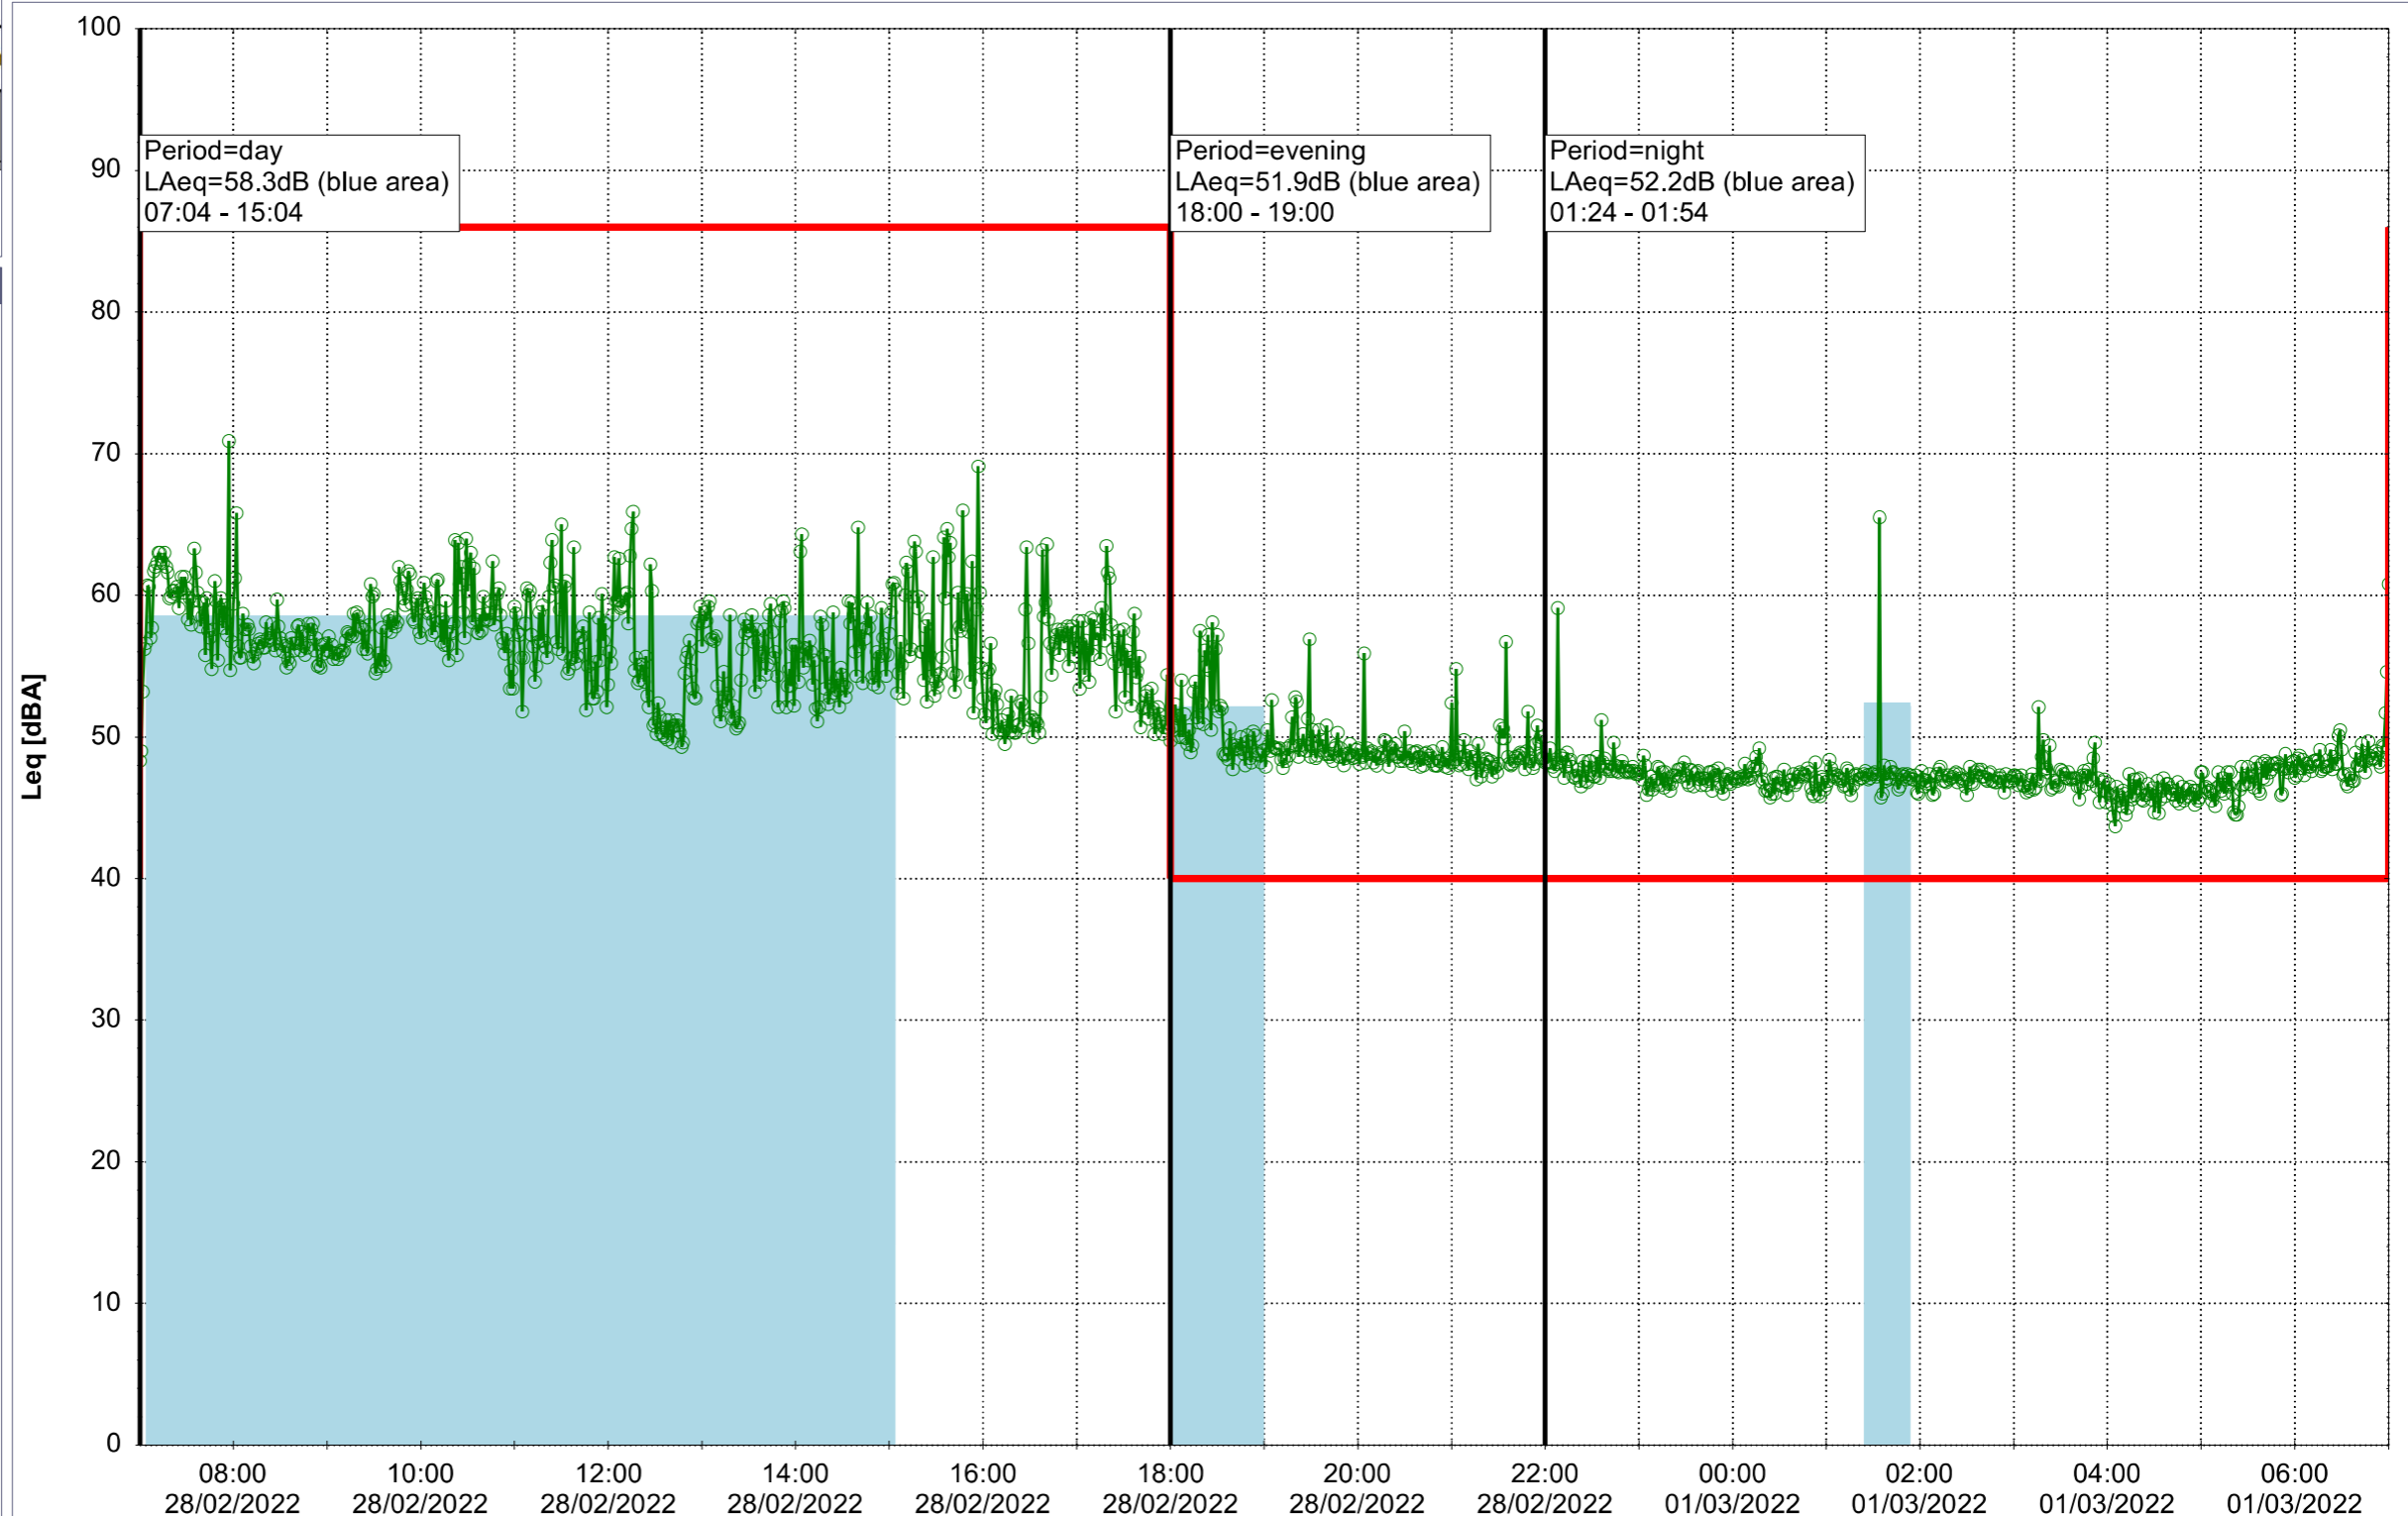

Project: Kronos Sydhavnen
Construction: Mozarts Plads
Location: N-V

Plan View

Remarks

...

Noise Time Related Diagram

28/02/2022
01/03/2022

○○○ MOP_NS01

Project: Kronos Sydhavnen
Construction: Mozarts Plads
Location: N-V

Plan View

Remarks

...

Noise Time Related Diagram

01/03/2022
02/03/2022

○○○ MOP_NS01

Project: Kronos Sydhavnen
Construction: Mozarts Plads
Location: N-V

Plan View

...

Noise Time Related Diagram

03/03/2022
04/03/2022

○○○ MOP_NS01

Project: Kronos Sydhavnen
Construction: Mozarts Plads
Location: N-V

Plan View

Remarks

...

Noise Time Related Diagram

04/03/2022
05/03/2022

○○○ MOP_NS01

Project: Kronos Sydhavnen
Construction: Mozarts Plads
Location: N-V

Plan View

Remarks

...

Noise Time Related Diagram