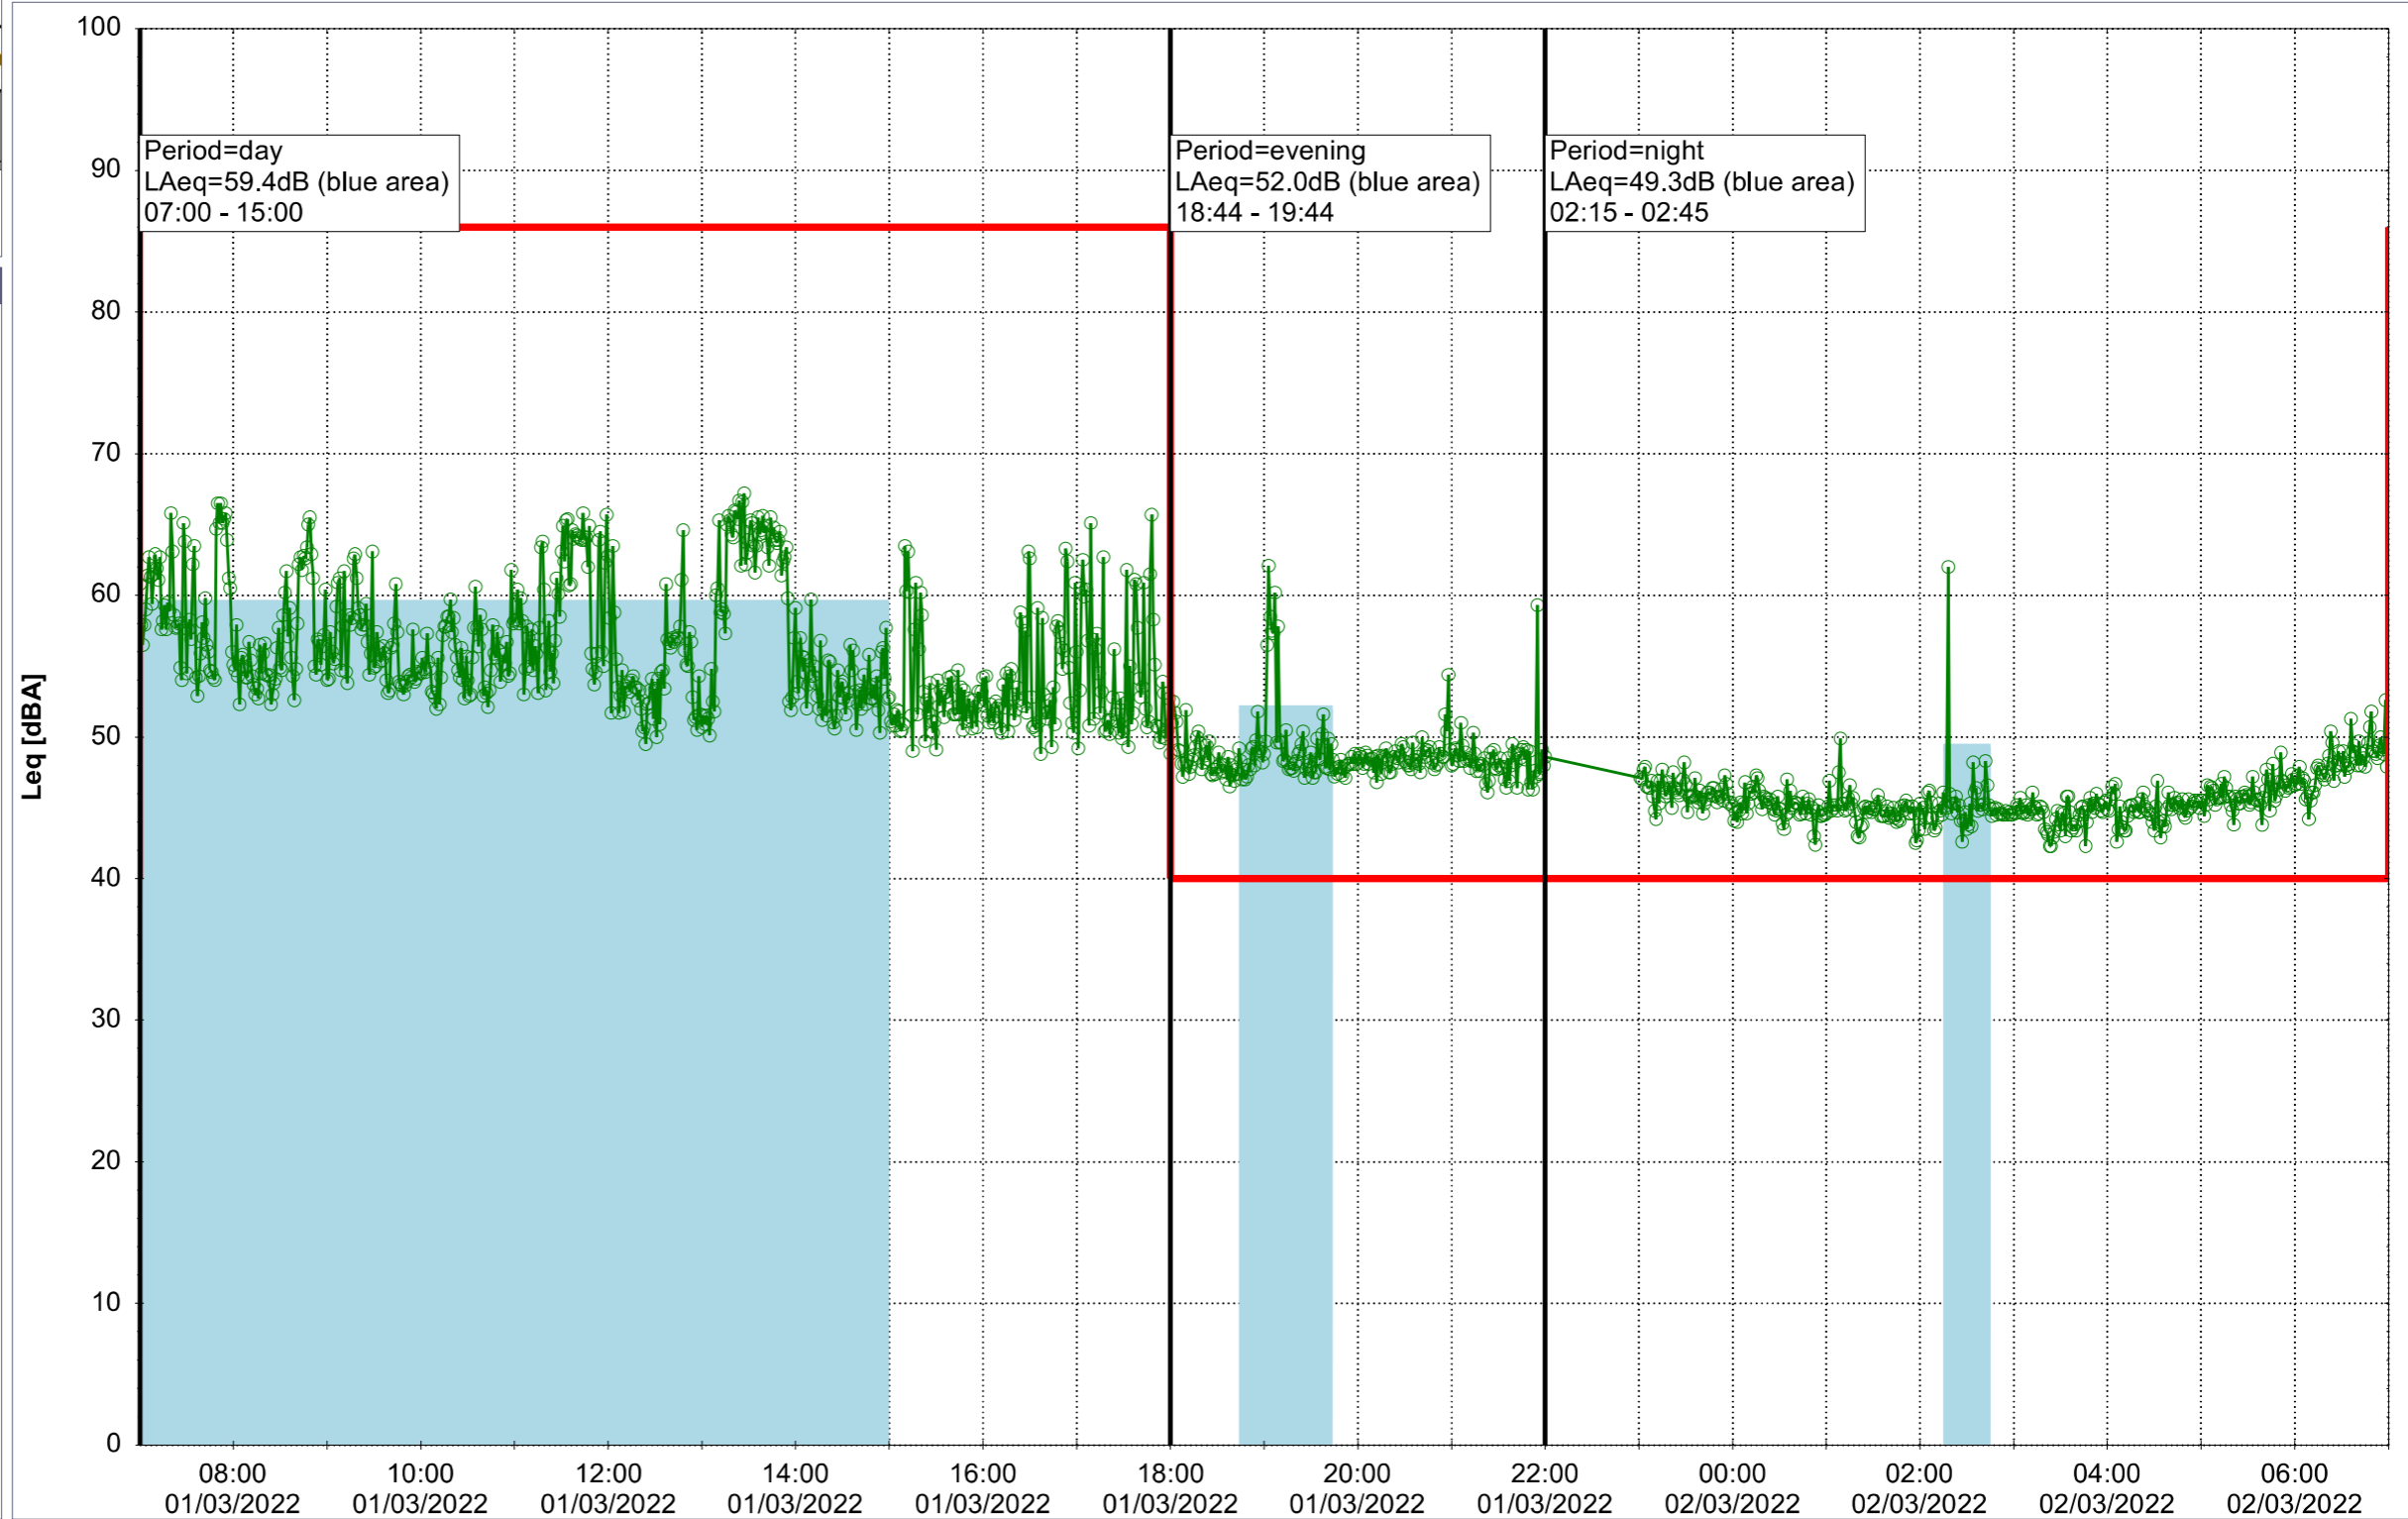

Plan View

Remarks

...

Noise Time Related Diagram

01/03/2022
02/03/2022

○○○ MOP_NS01

Project: Kronos Sydhavnen
Construction: Mozarts Plads
Location: N-V

Plan View

Remarks

...

Noise Time Related Diagram

02/03/2022
03/03/2022

○○○ MOP_NS01

Project: Kronos Sydhavnen
Construction: Mozarts Plads
Location: N-V

Plan View

Remarks

Noise Time Related Diagram

04/03/2022
05/03/2022

○○○ MOP_NS01

Project: Kronos Sydhavnen
Construction: Mozarts Plads
Location: N-V

Plan View

Remarks

...

Noise Time Related Diagram