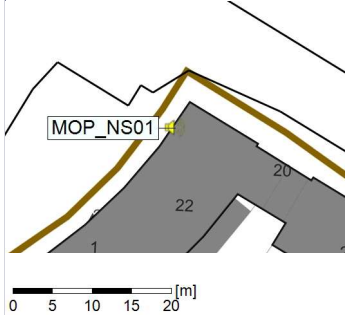

26/02/2022
27/02/2022

○○○○ MOP_NS01

Project: Kronos Sydhavnen
Construction: Mozarts Plads
Location: N-V

Plan View

Remarks

...

Noise Time Related Diagram

27/02/2022
28/02/2022