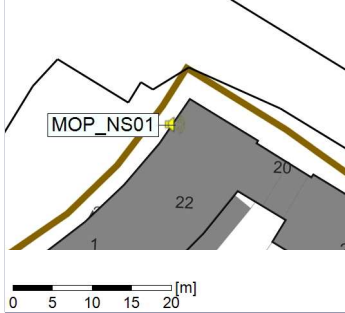

Noise Time Related Diagram

25/02/2022
26/02/2022

○○○○ MOP_NS01

Project: Kronos Sydhavnen
Construction: Mozarts Plads
Location: N-V

Plan View

Remarks

...

Noise Time Related Diagram