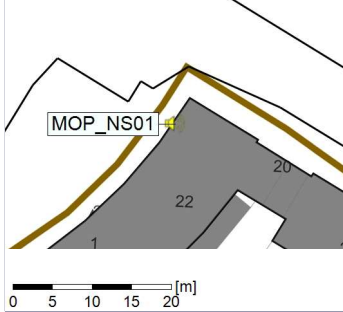

Project: Kronos Sydhavnen
Construction: Mozarts Plads
Location: N-V

Plan View

Remarks

...

Noise Time Related Diagram

21/02/2022
22/02/2022

○○○○ MOP_NS01

Project: Kronos Sydhavnen
Construction: Mozarts Plads
Location: N-V