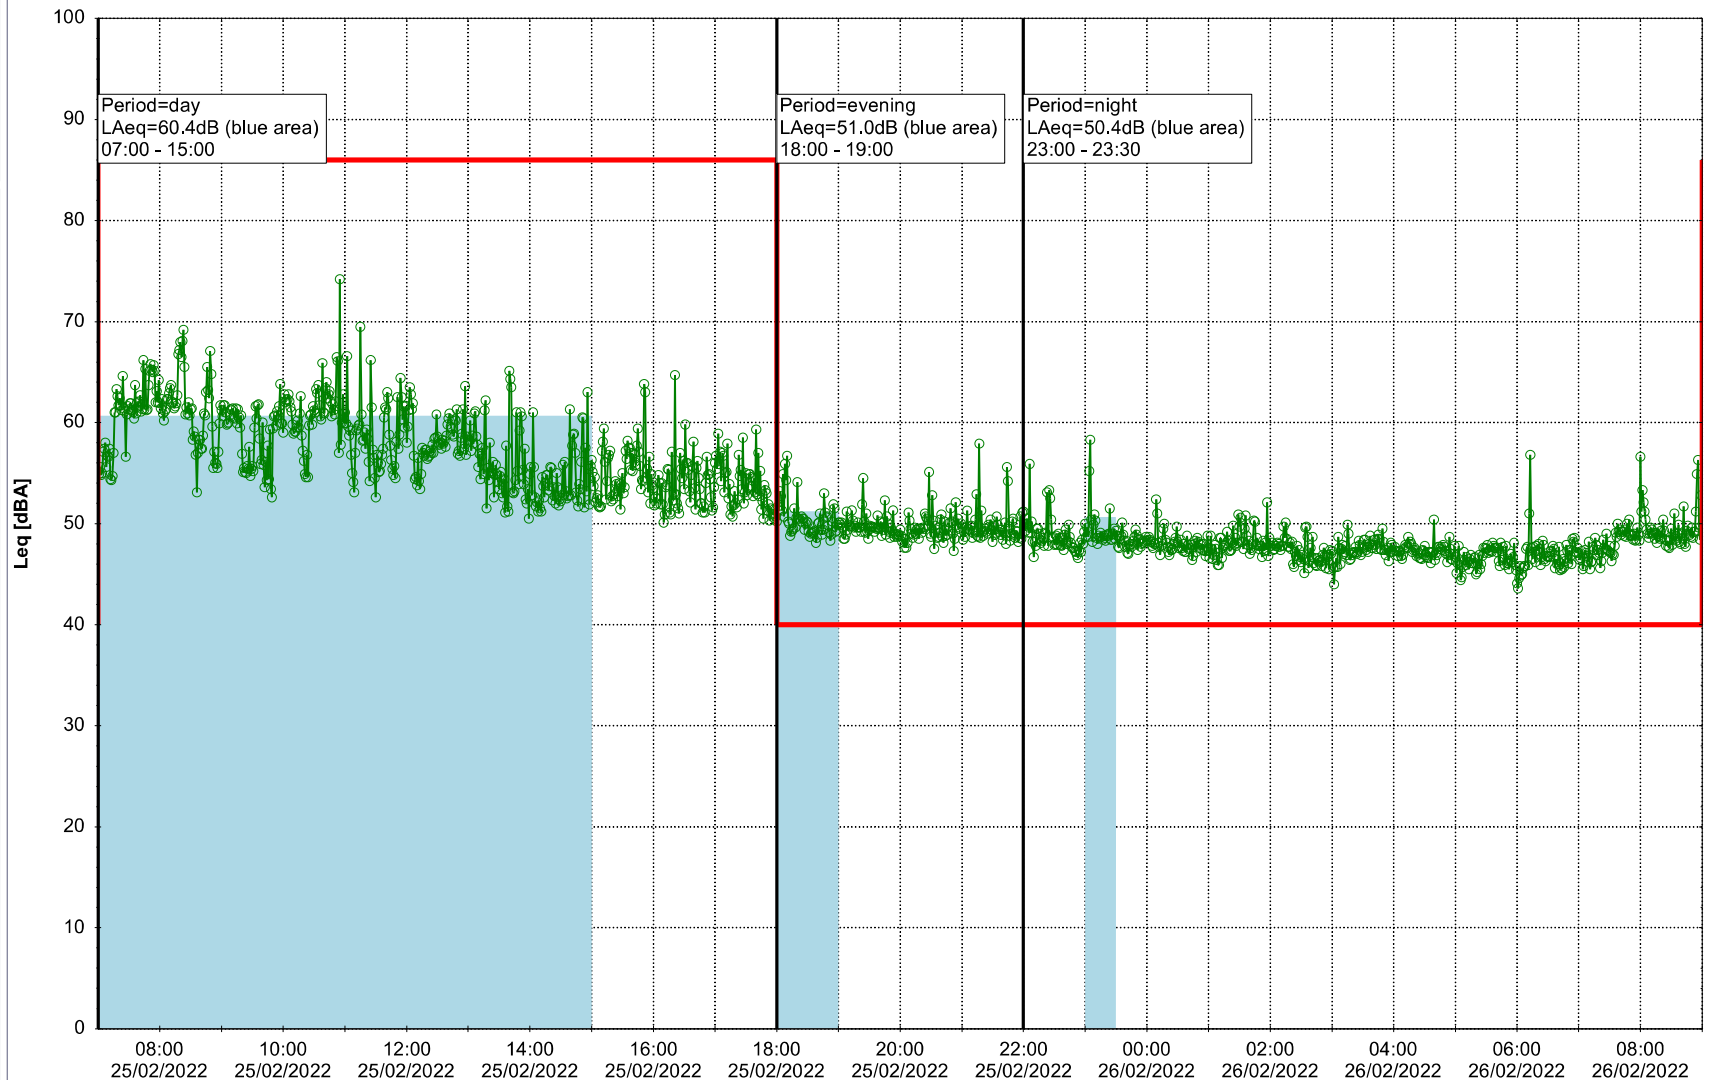

...

Noise Time Related Diagram

24/02/2022
25/02/2022

○○○○ MOP_NS01

Project: Kronos Sydhavnen
Construction: Mozarts Plads
Location: N-V

Plan View

Remarks

...

Noise Time Related Diagram

25/02/2022
26/02/2022

○○○○ MOP_NS01

Project: Kronos Sydhavnen
Construction: Mozarts Plads
Location: N-V

Plan View

Remarks

...

Noise Time Related Diagram