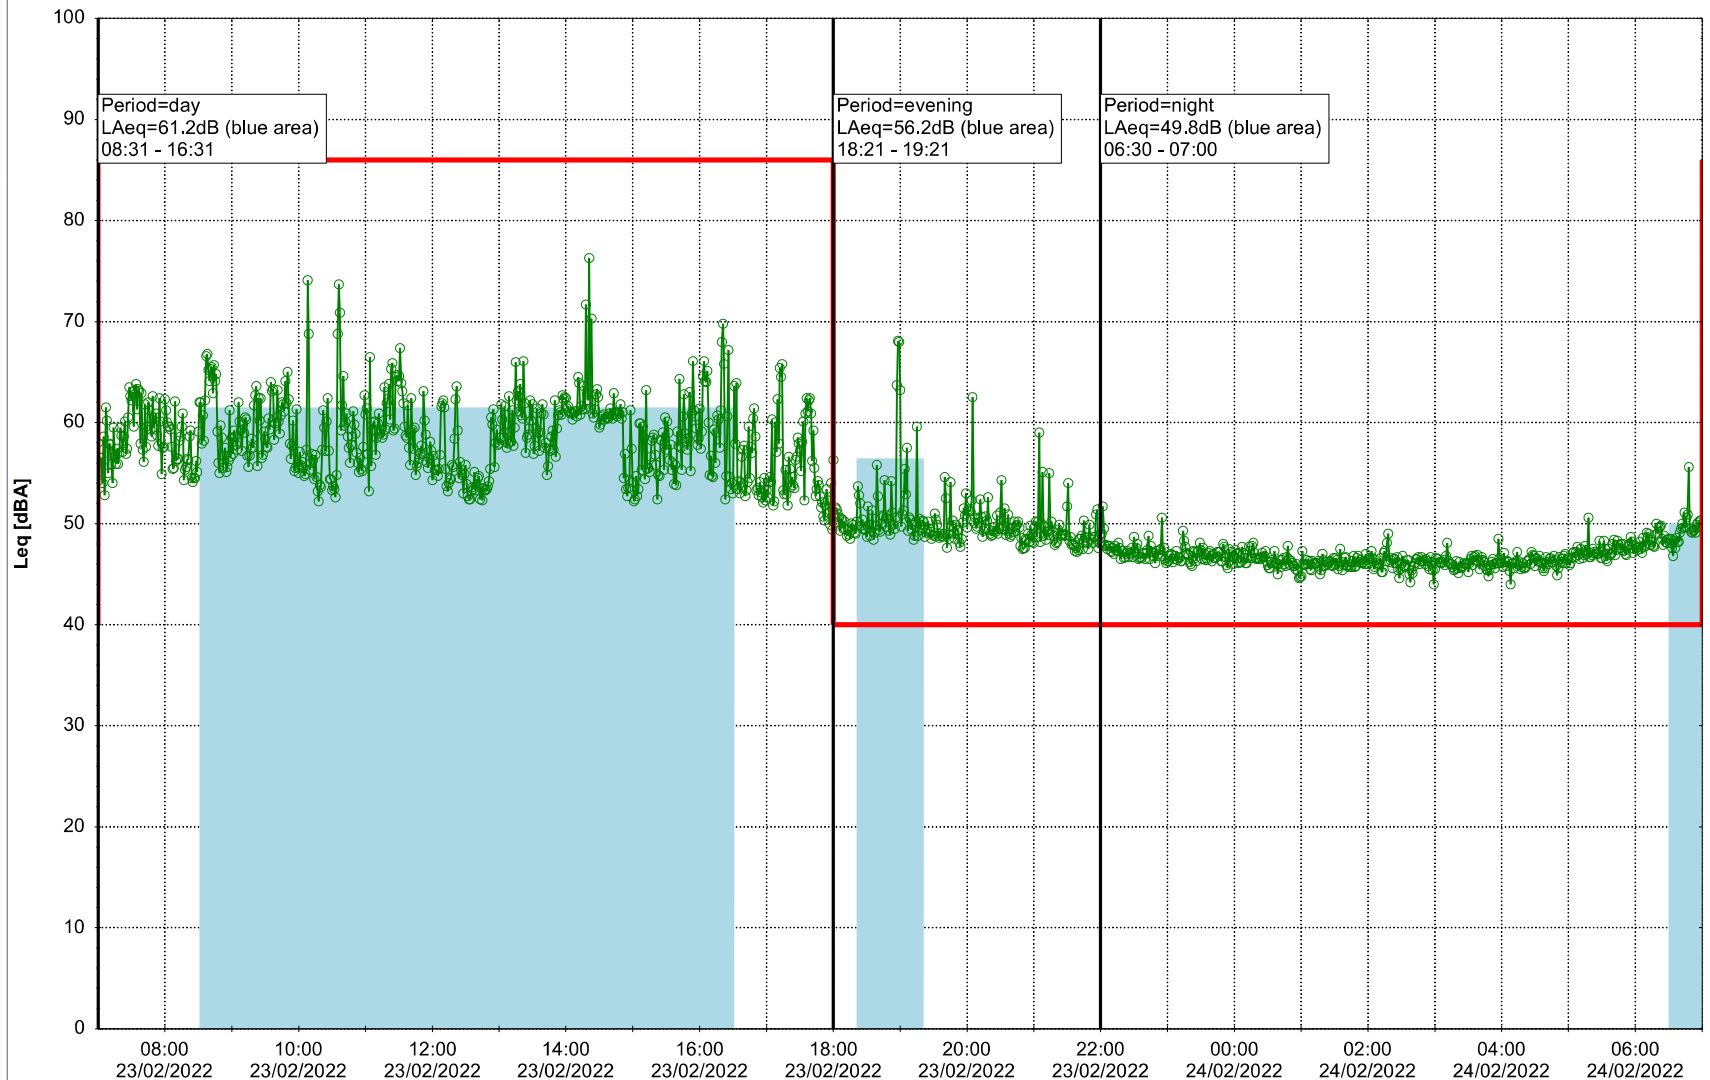

Noise Time Related Diagram

23/02/2022
24/02/2022

○○○○ MOP_NS01