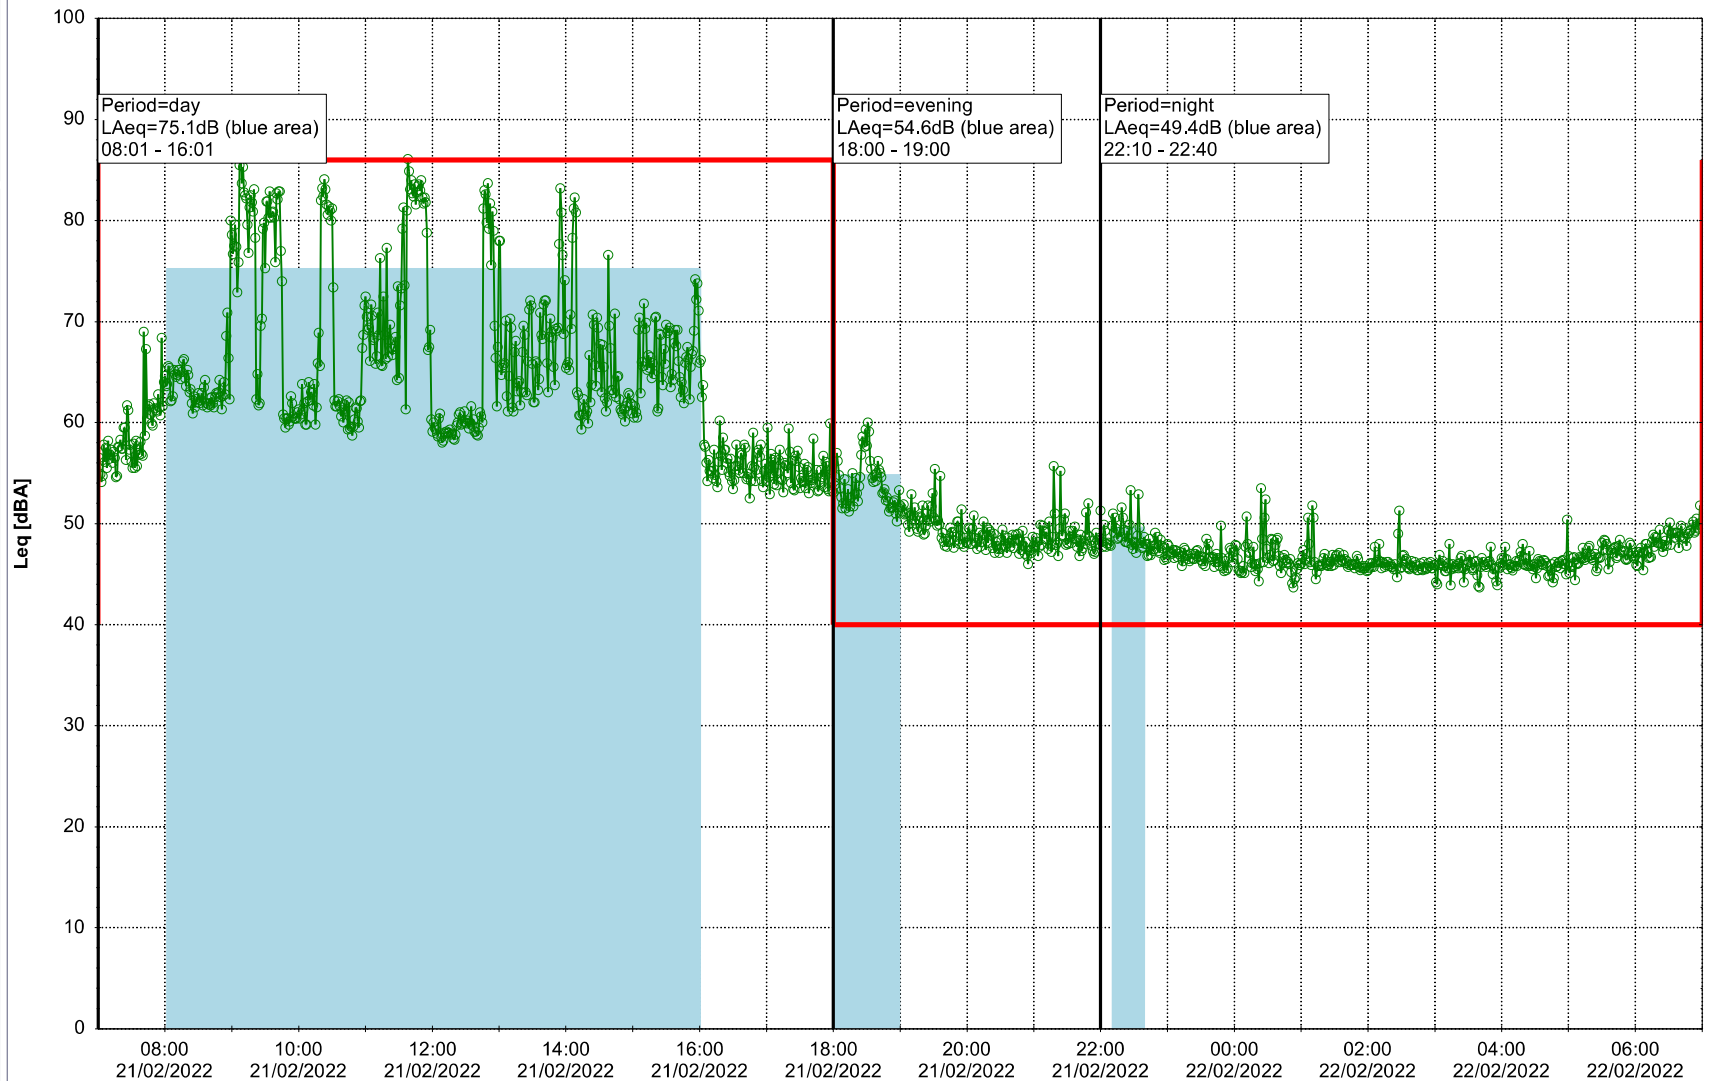

Project: Kronos Sydhavnen
Construction: Mozarts Plads
Location: N-V

Plan View

Remarks

...

Noise Time Related Diagram

21/02/2022
22/02/2022

○○○○ MOP_NS01

Project: Kronos Sydhavnen
Construction: Mozarts Plads
Location: N-V

Plan View

Remarks

...

Noise Time Related Diagram

22/02/2022
23/02/2022

○○○○ MOP_NS01

Project: Kronos Sydhavnen
Construction: Mozarts Plads
Location: N-V

Plan View