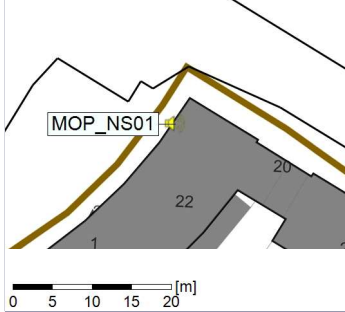

Plan View

Remarks

...

Noise Time Related Diagram

22/02/2022
23/02/2022

○○○○ MOP_NS01

Project: Kronos Sydhavnen
Construction: Mozarts Plads
Location: N-V

Plan View