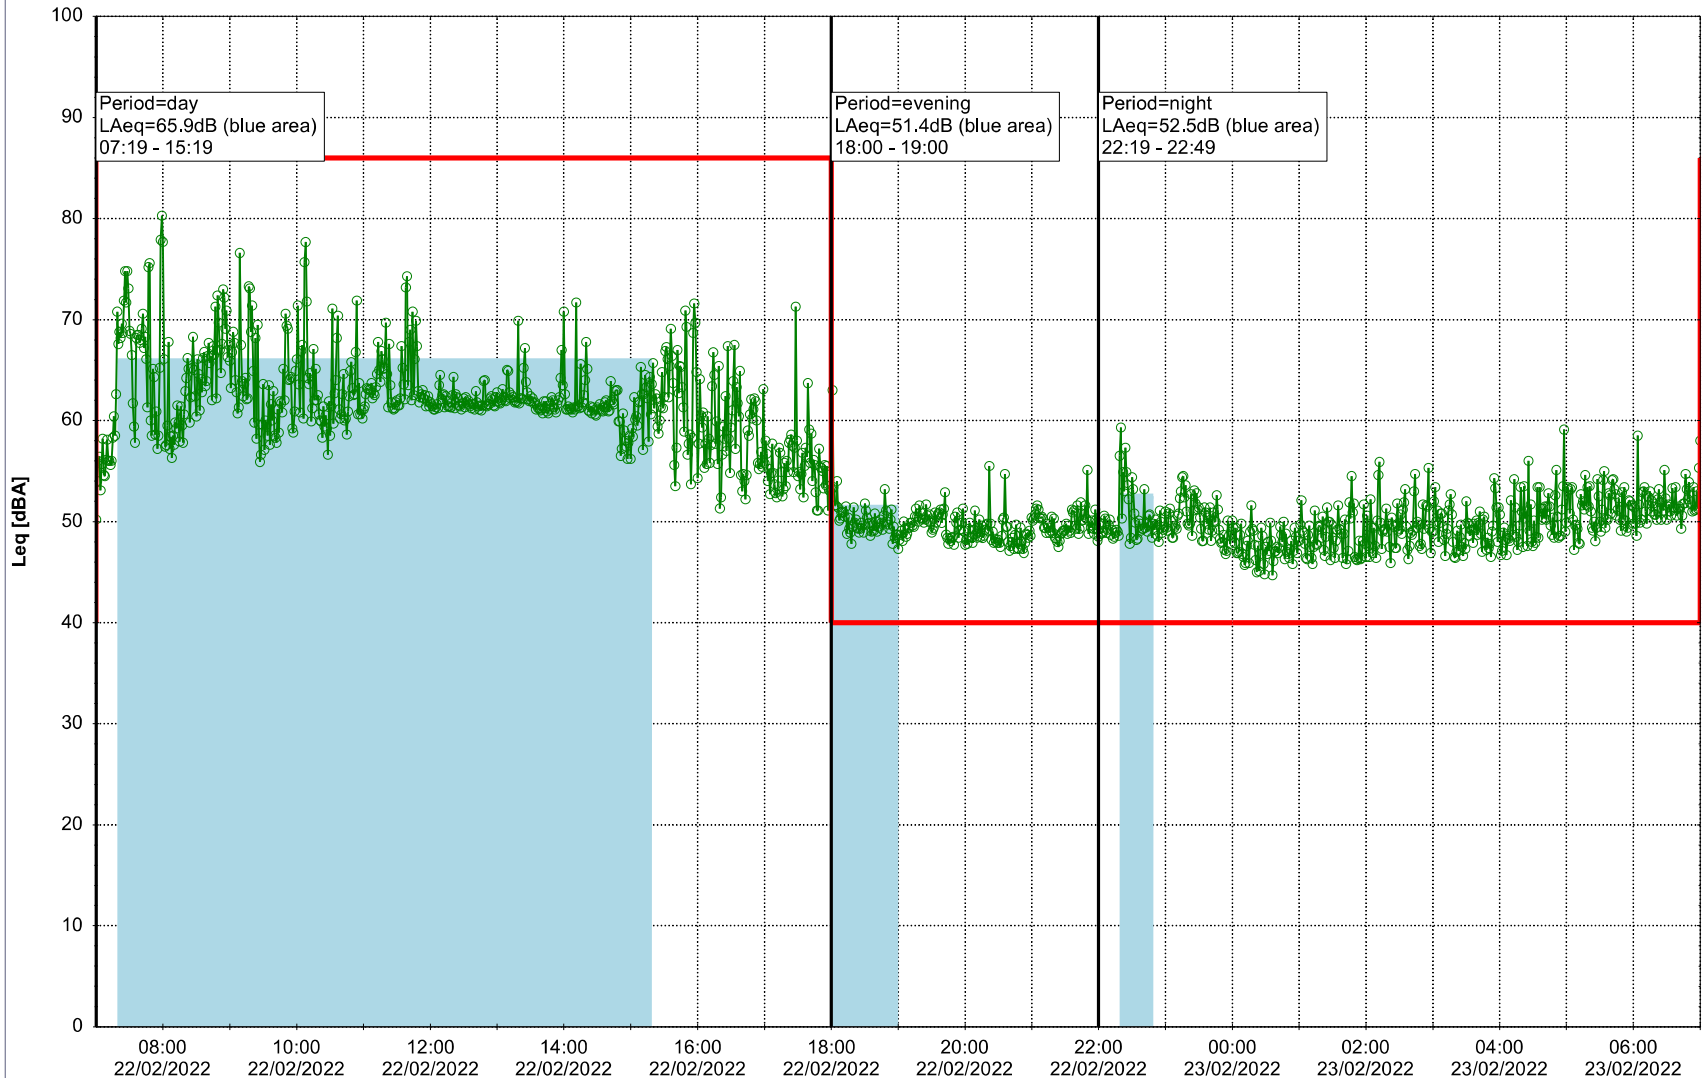

Plan View

Remarks

...

Noise Time Related Diagram

22/02/2022
23/02/2022

○○○○ MOP_NS01

Project: Kronos Sydhavnen
Construction: Mozarts Plads
Location: N-V

Plan View