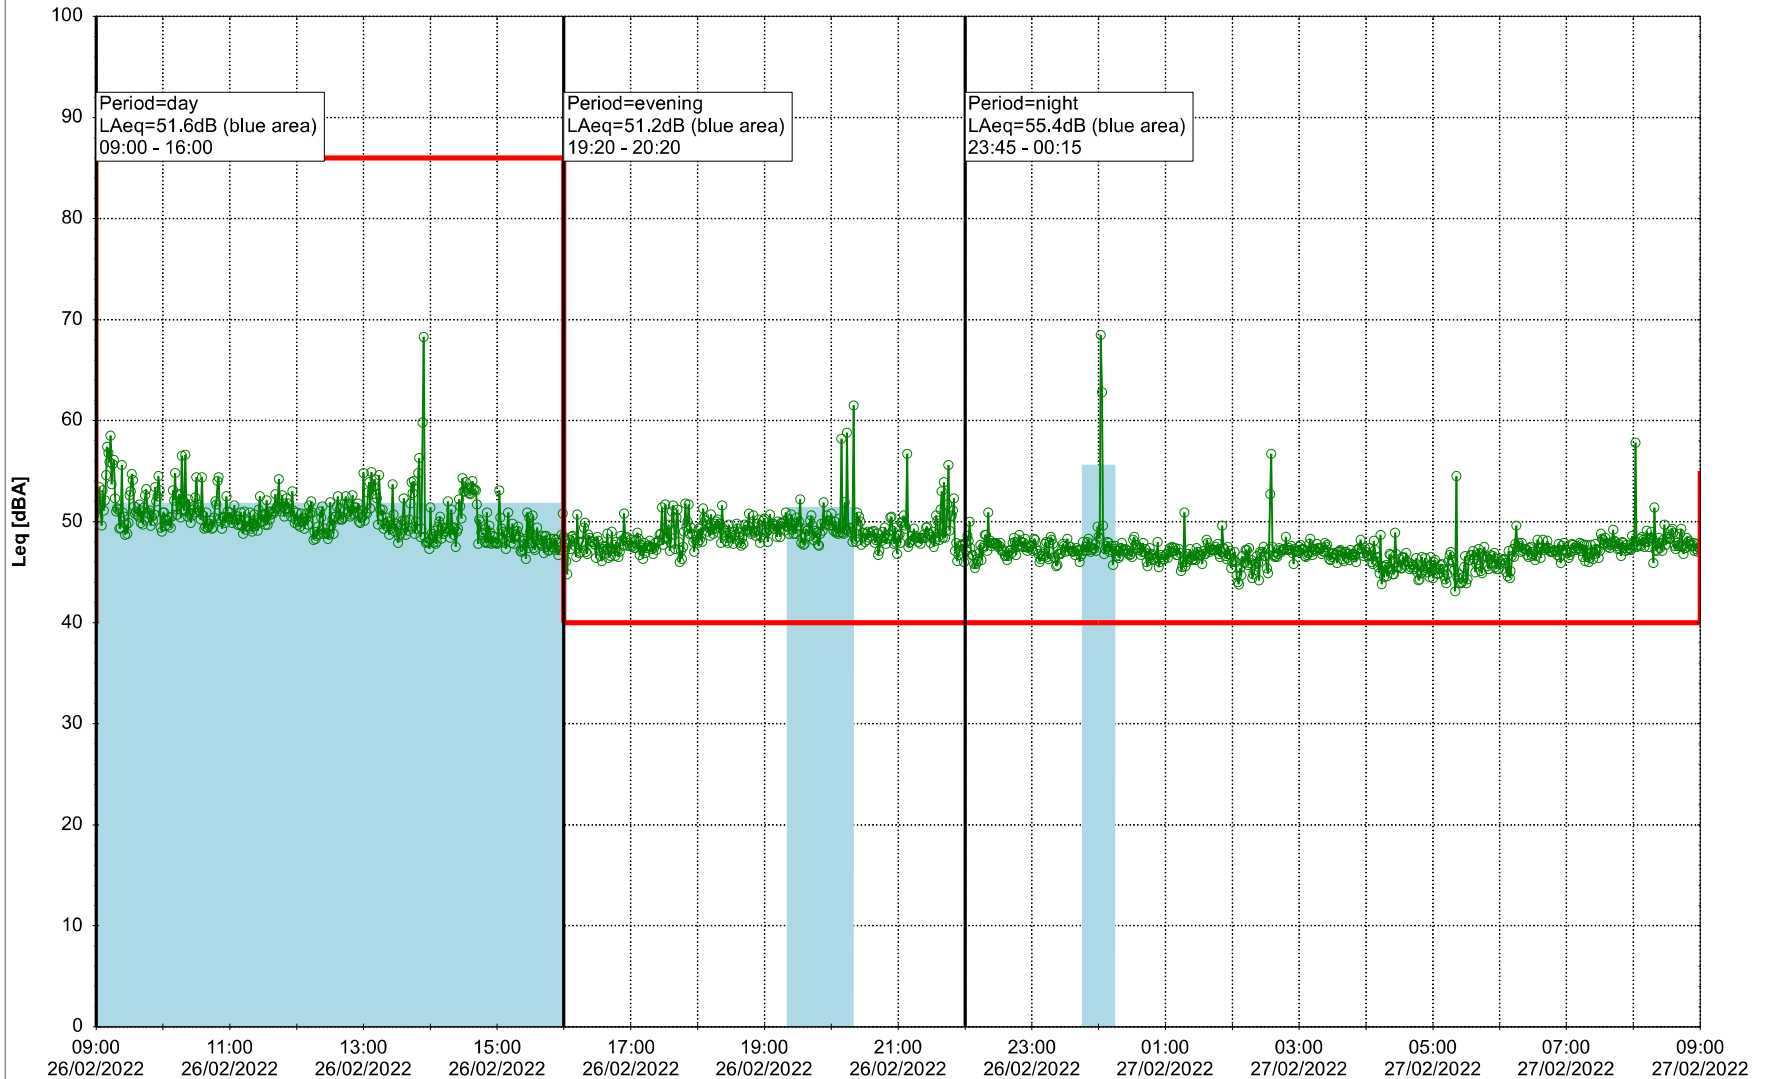

Noise Time Related Diagram

25/02/2022
26/02/2022

○○○○ MOP_NS01

Project: Kronos Sydhavnen
Construction: Mozarts Plads
Location: N-V

Plan View

Remarks

...

Noise Time Related Diagram

26/02/2022
27/02/2022

○○○○ MOP_NS01

Project: Kronos Sydhavnen
Construction: Mozarts Plads
Location: N-V

Plan View

Remarks

...

Noise Time Related Diagram

27/02/2022
28/02/2022