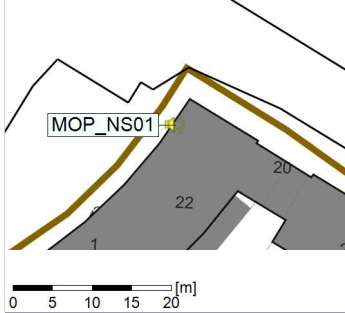

...

Noise Time Related Diagram

24/02/2022
25/02/2022

○○○○ MOP_NS01

Project: Kronos Sydhavnen
Construction: Mozarts Plads
Location: N-V

Plan View

Remarks

...