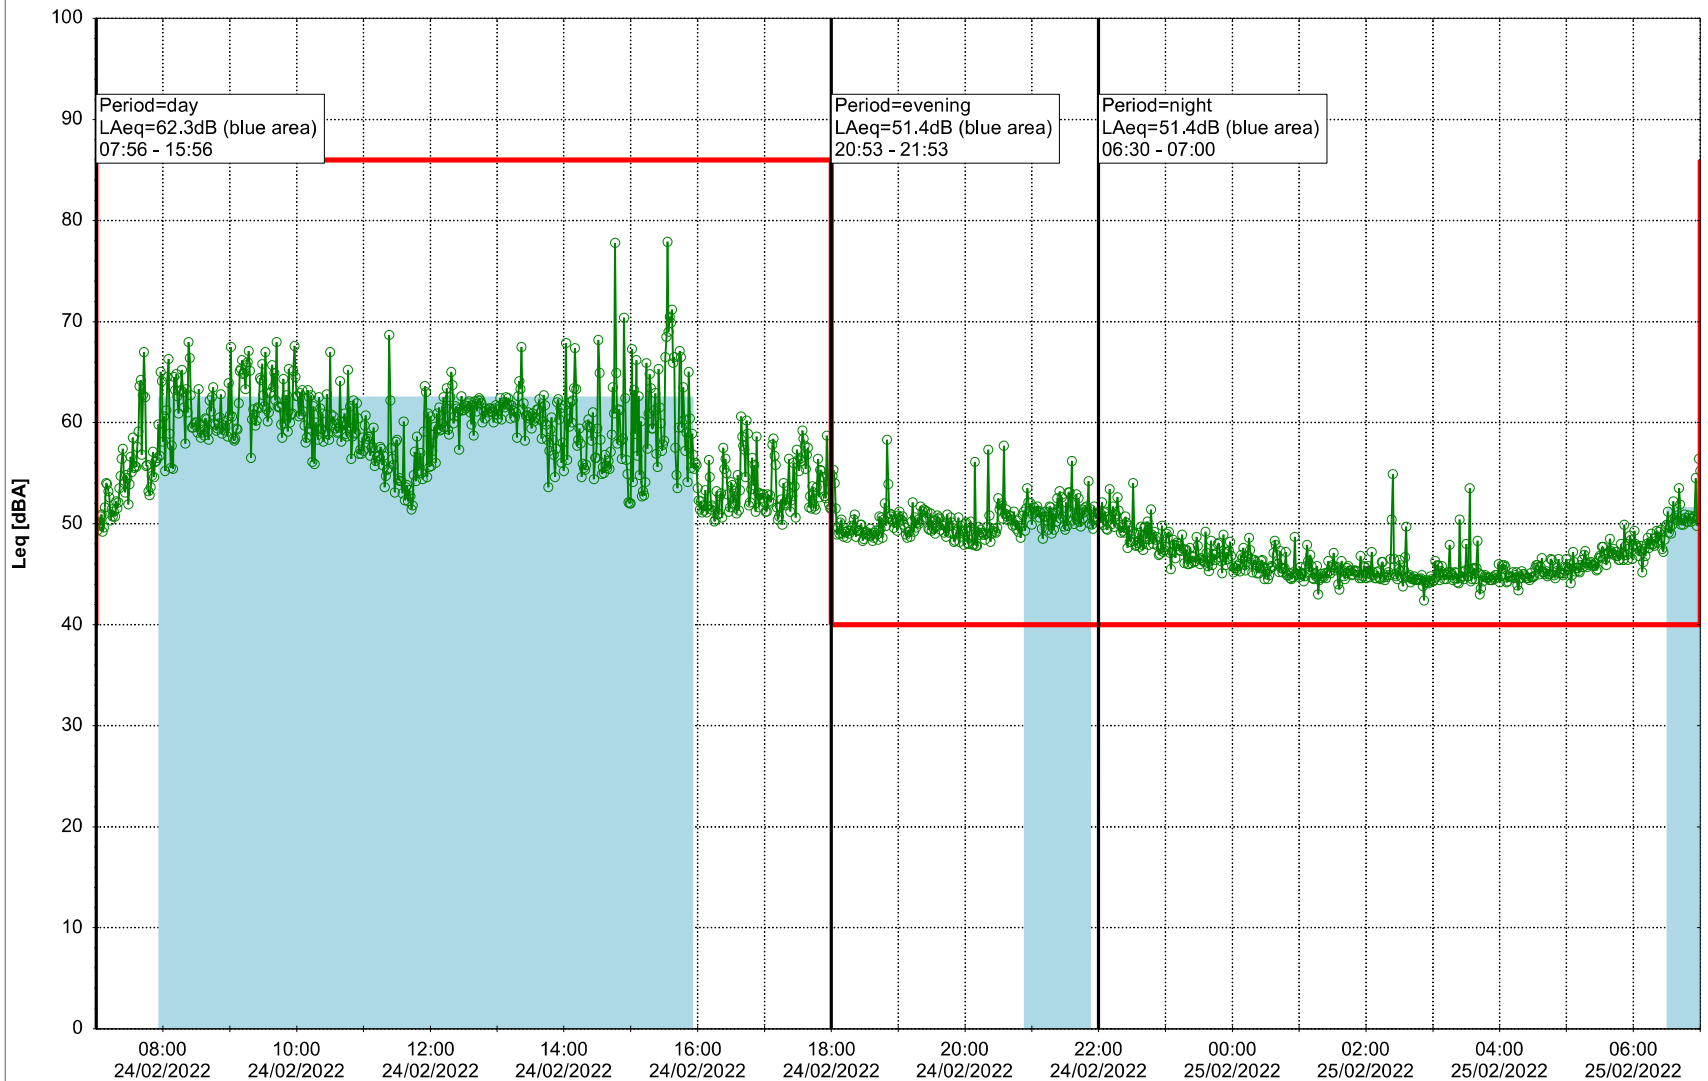

Noise Time Related Diagram

24/02/2022
25/02/2022

○○○○ MOP_NS01