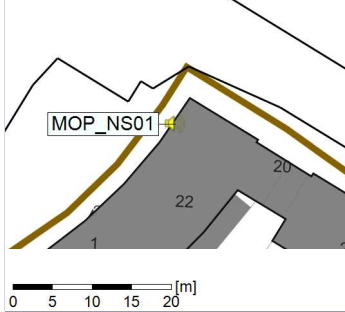

Remarks

...

Noise Time Related Diagram

23/02/2022
24/02/2022

○○○○ MOP_NS01

Project: Kronos Sydhavnen
Construction: Mozarts Plads
Location: N-V

Plan View

Remarks