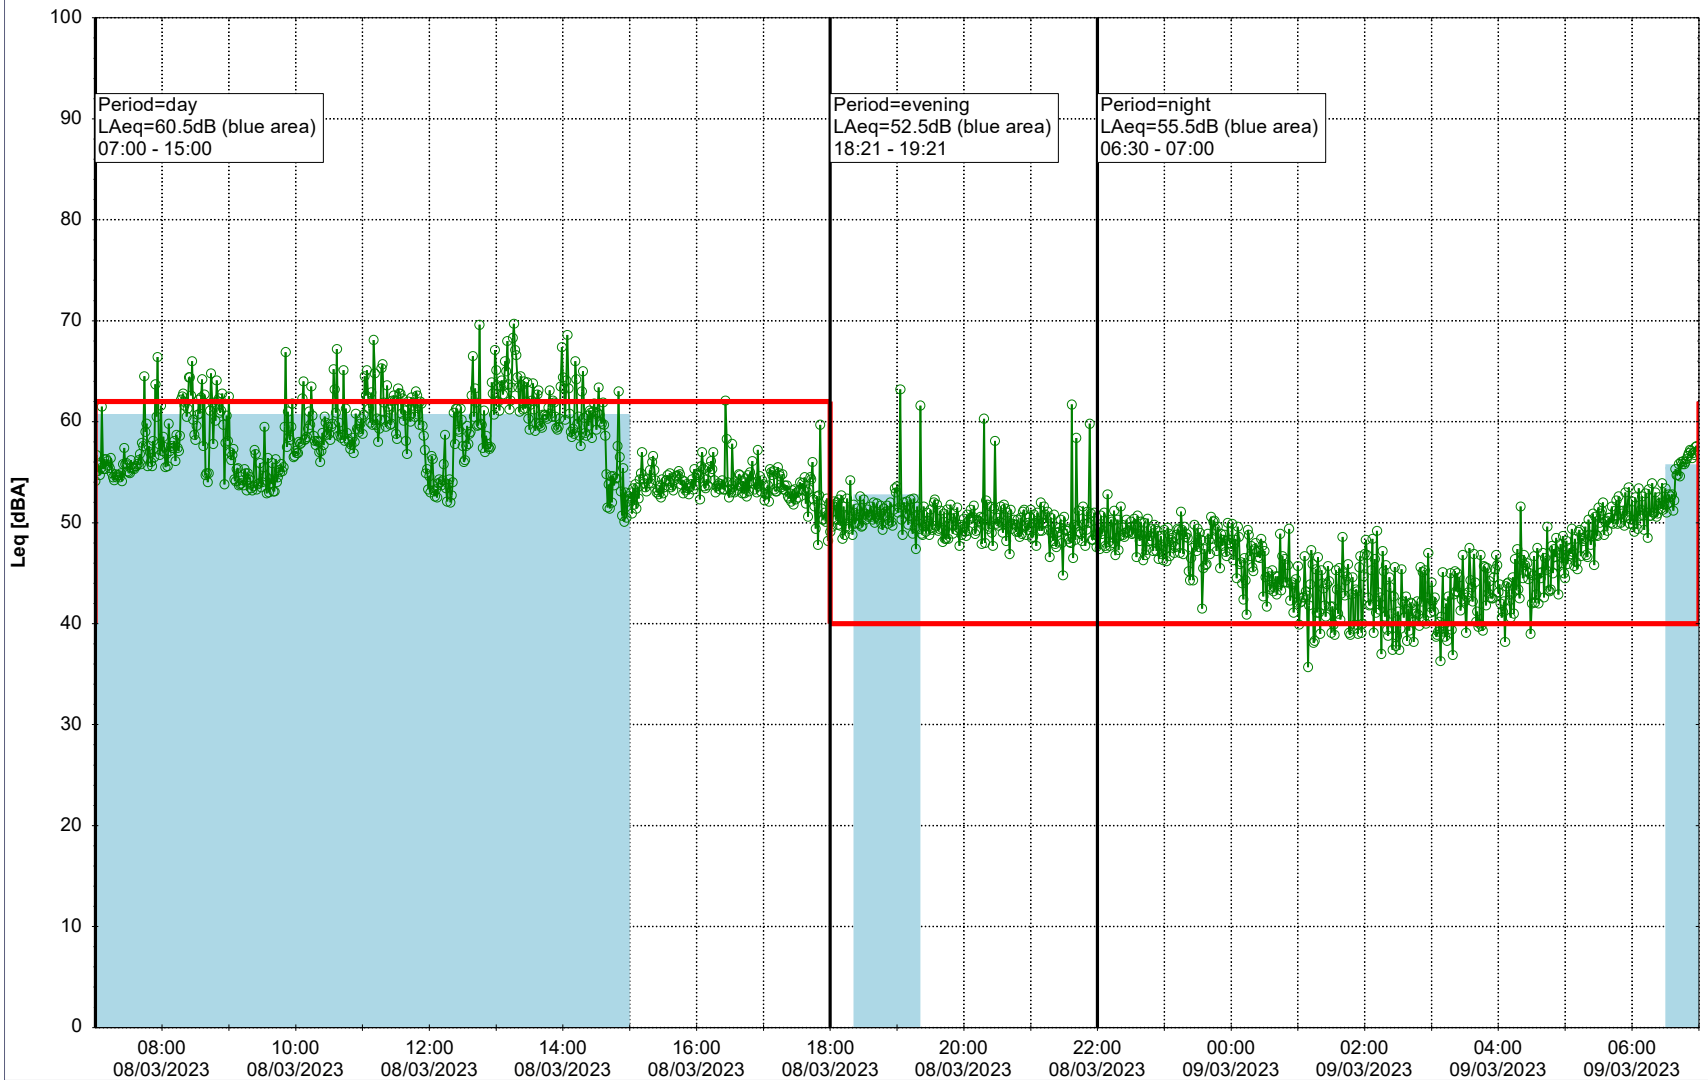

Plan View

Remarks

...

Noise Time Related Diagram

07/03/2023
08/03/2023

SLU_NS01

Project: Kronos Sydhavnen
Construction: Sluseholmen
Location: N-V

Plan View

Remarks

...

Noise Time Related Diagram

08/03/2023
09/03/2023

○○○○ SLU_NS01

Project: Kronos Sydhavnen
Construction: Sluseholmen
Location: N-V

Plan View

0 5 10 15 20 [m]

...

Noise Time Related Diagram

10/03/2023
11/03/2023

○○○○ SLU_NS01

Project: Kronos Sydhavnen
Construction: Sluseholmen
Location: N-V

Plan View

Remarks

...

Noise Time Related Diagram

11/03/2023
12/03/2023

○○○○ SLU_NS01

Project: Kronos Sydhavnen
Construction: Sluseholmen
Location: N-V

Plan View

0 5 10 15 20 [m]

Remarks

...