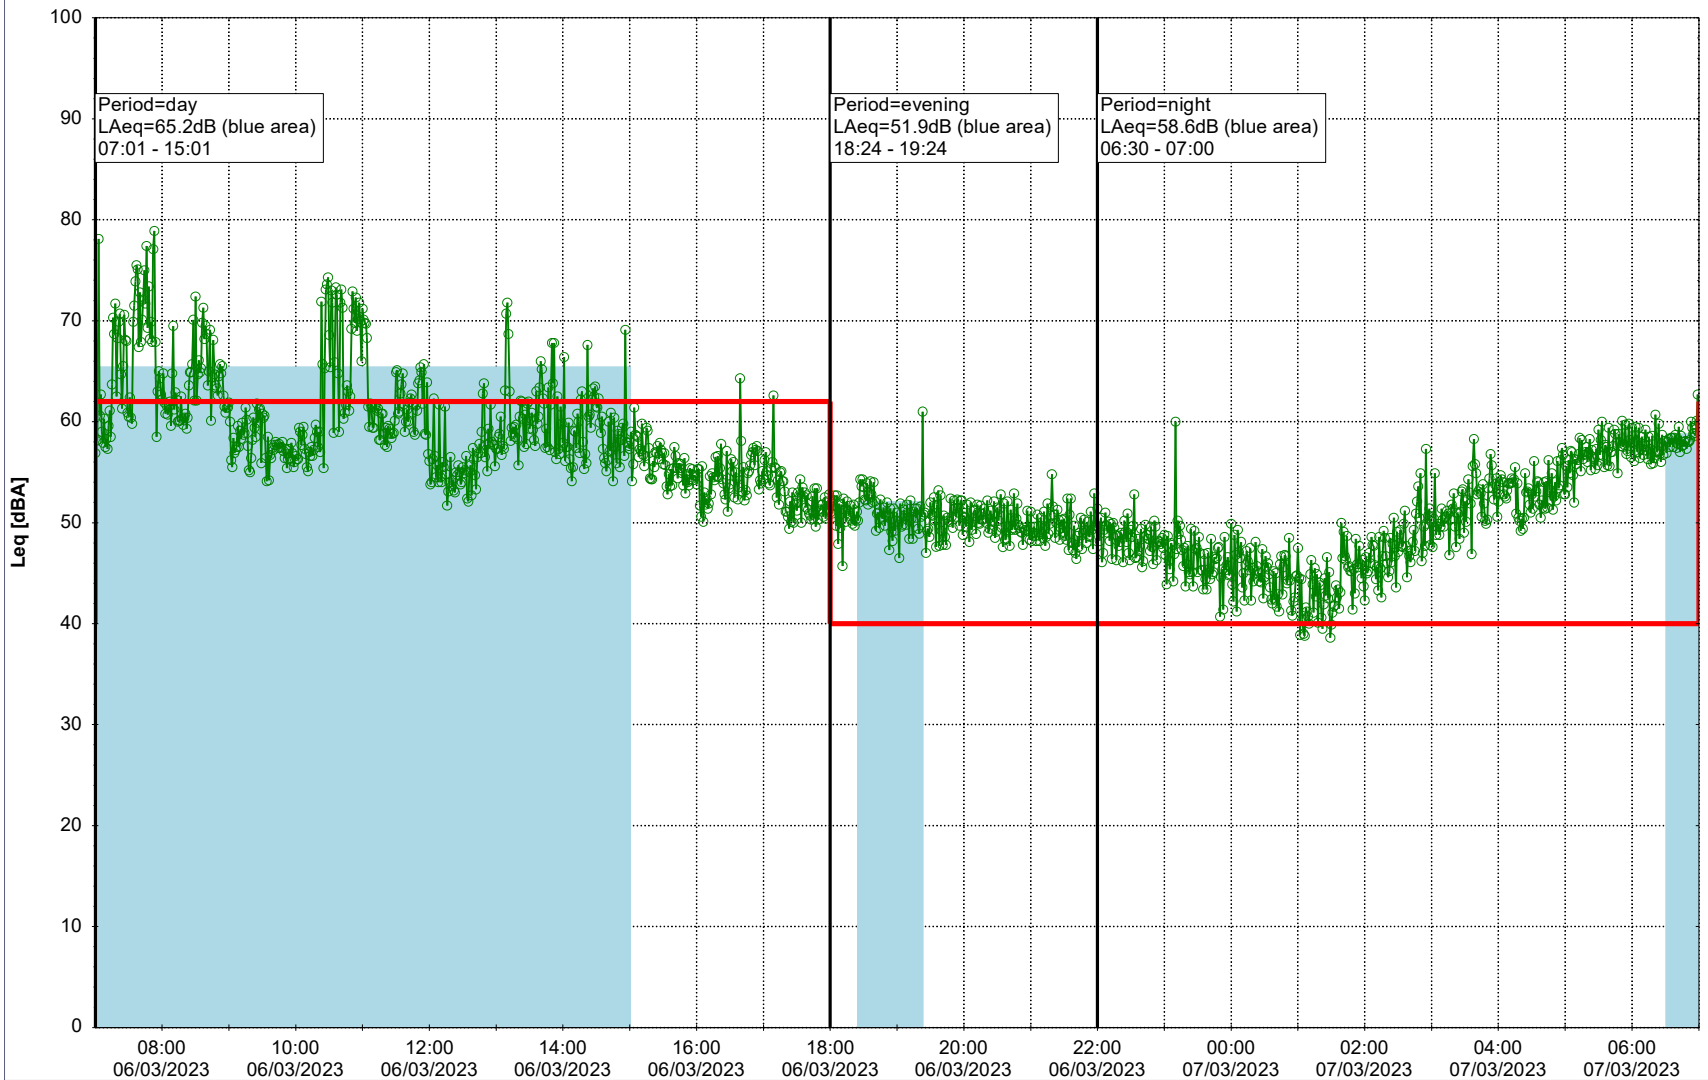

Project: Kronos Sydhavnen
Construction: Sluseholmen
Location: N-V

Plan View

Remarks

...

Noise Time Related Diagram

06/03/2023
07/03/2023

○○○○ SLU_NS01

Project: Kronos Sydhavnen
Construction: Sluseholmen
Location: N-V

Plan View

Remarks

...

Noise Time Related Diagram

07/03/2023
08/03/2023

SLU_NS01

Project: Kronos Sydhavnen
Construction: Sluseholmen
Location: N-V

Plan View

Remarks

...

Noise Time Related Diagram

08/03/2023
09/03/2023

○○○○ SLU_NS01

Project: Kronos Sydhavnen
Construction: Sluseholmen
Location: N-V

Plan View

0 5 10 15 20 [m]

Noise Time Related Diagram

11/03/2023
12/03/2023

○○○○ SLU_NS01

Project: Kronos Sydhavnen
Construction: Sluseholmen
Location: N-V

Plan View

0 5 10 15 20 [m]

Remarks

...