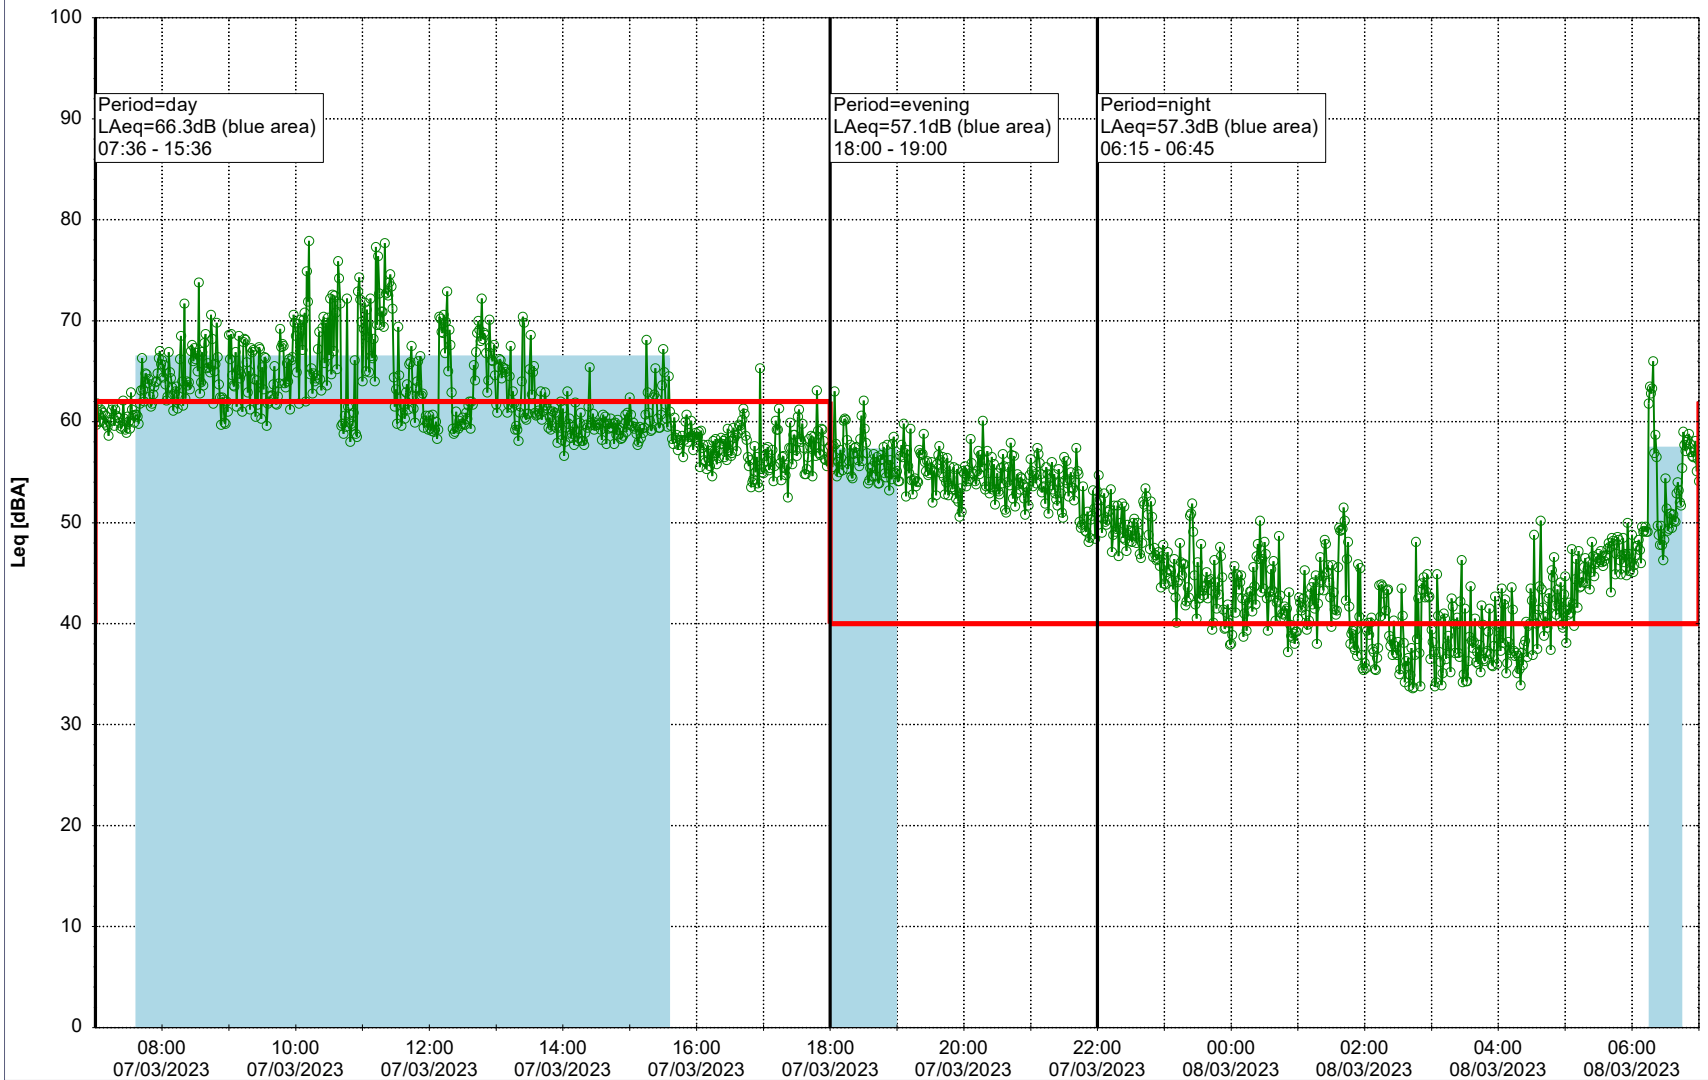

Plan View

Remarks

...

Noise Time Related Diagram

07/03/2023
08/03/2023

SLU_NS01

Project: Kronos Sydhavnen
Construction: Sluseholmen
Location: N-V

Plan View

Remarks

...

Noise Time Related Diagram

08/03/2023
09/03/2023

○○○○ SLU_NS01

Project: Kronos Sydhavnen
Construction: Sluseholmen
Location: N-V

Plan View

0 5 10 15 20 [m]

...

Noise Time Related Diagram

10/03/2023
11/03/2023

○○○○ SLU_NS01

Project: Kronos Sydhavnen
Construction: Sluseholmen
Location: N-V

Plan View

Remarks

...

Noise Time Related Diagram

11/03/2023
12/03/2023

○○○○ SLU_NS01

Project: Kronos Sydhavnen
Construction: Sluseholmen
Location: N-V

Plan View

0 5 10 15 20 [m]

Remarks

...