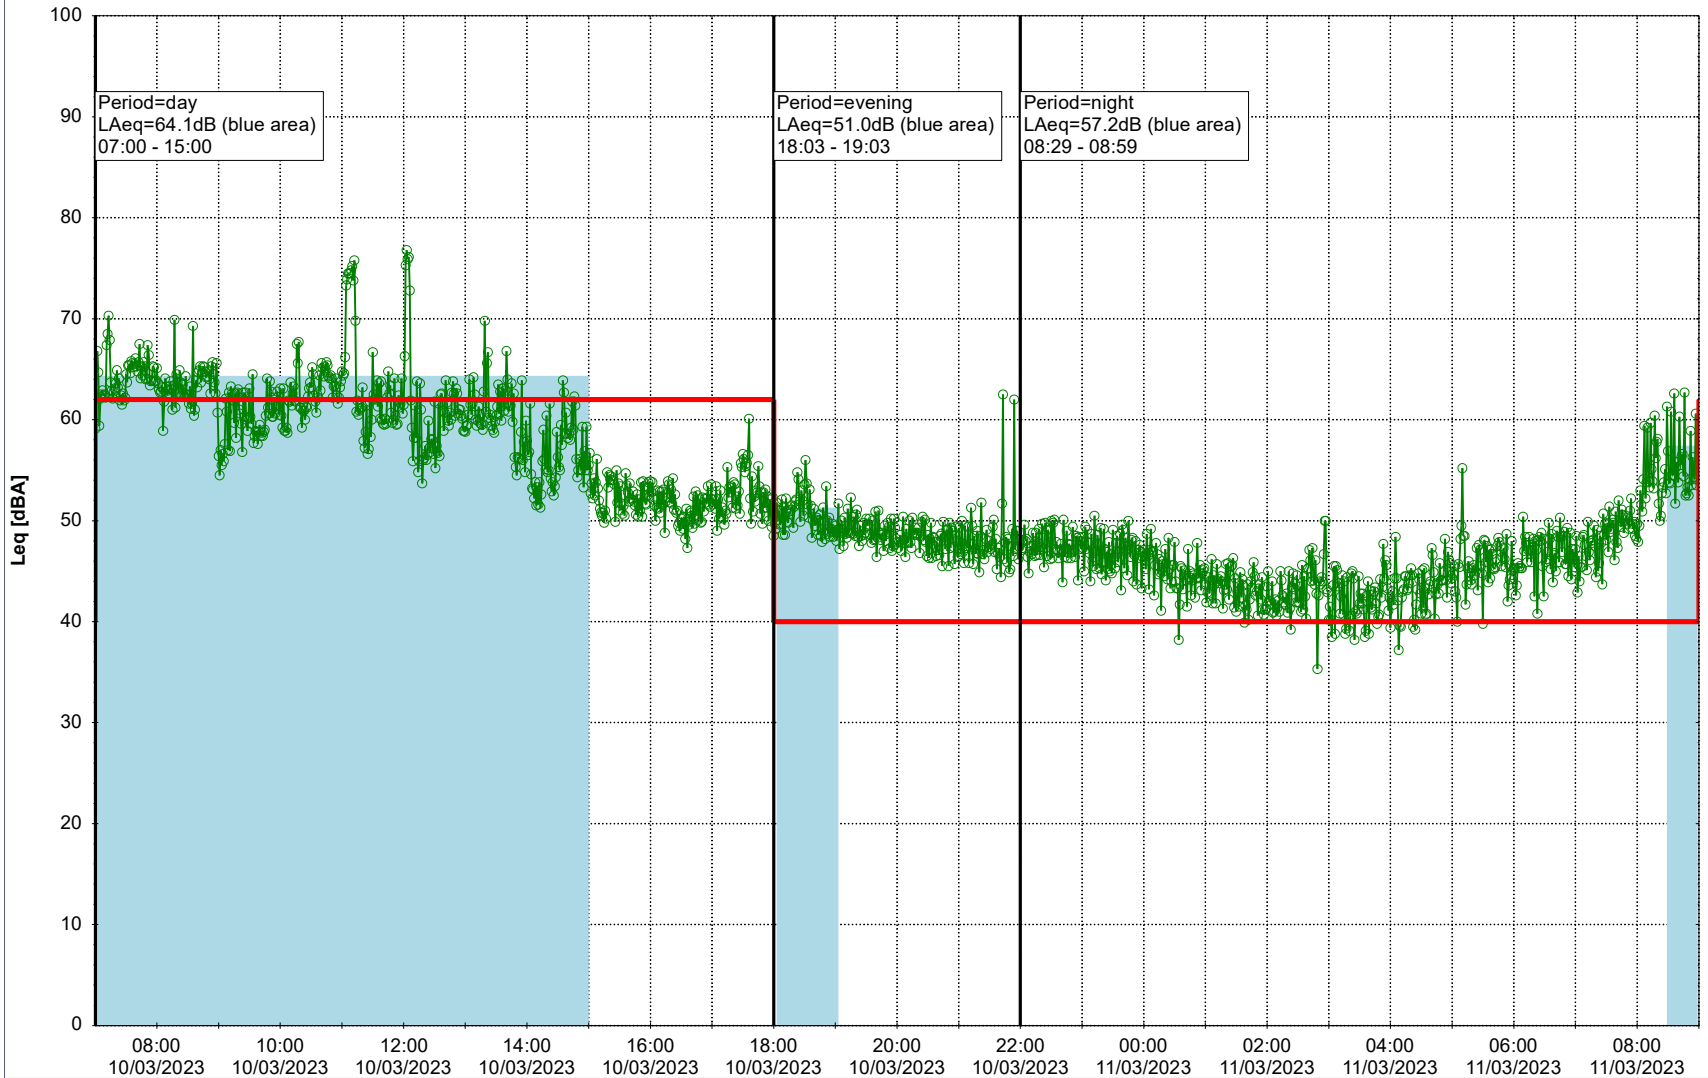

Remarks

...

Noise Time Related Diagram

09/03/2023
10/03/2023

○○○○ SLU_NS01

Project: Kronos Sydhavnen
Construction: Sluseholmen
Location: N-V

Plan View

Remarks

...

Noise Time Related Diagram

10/03/2023
11/03/2023

○○○○ SLU_NS01

Project: Kronos Sydhavnen
Construction: Sluseholmen
Location: N-V

Plan View

Remarks

...

Noise Time Related Diagram

11/03/2023
12/03/2023

○○○○ SLU_NS01

Project: Kronos Sydhavnen
Construction: Sluseholmen
Location: N-V

Plan View

0 5 10 15 20 [m]

Remarks

...