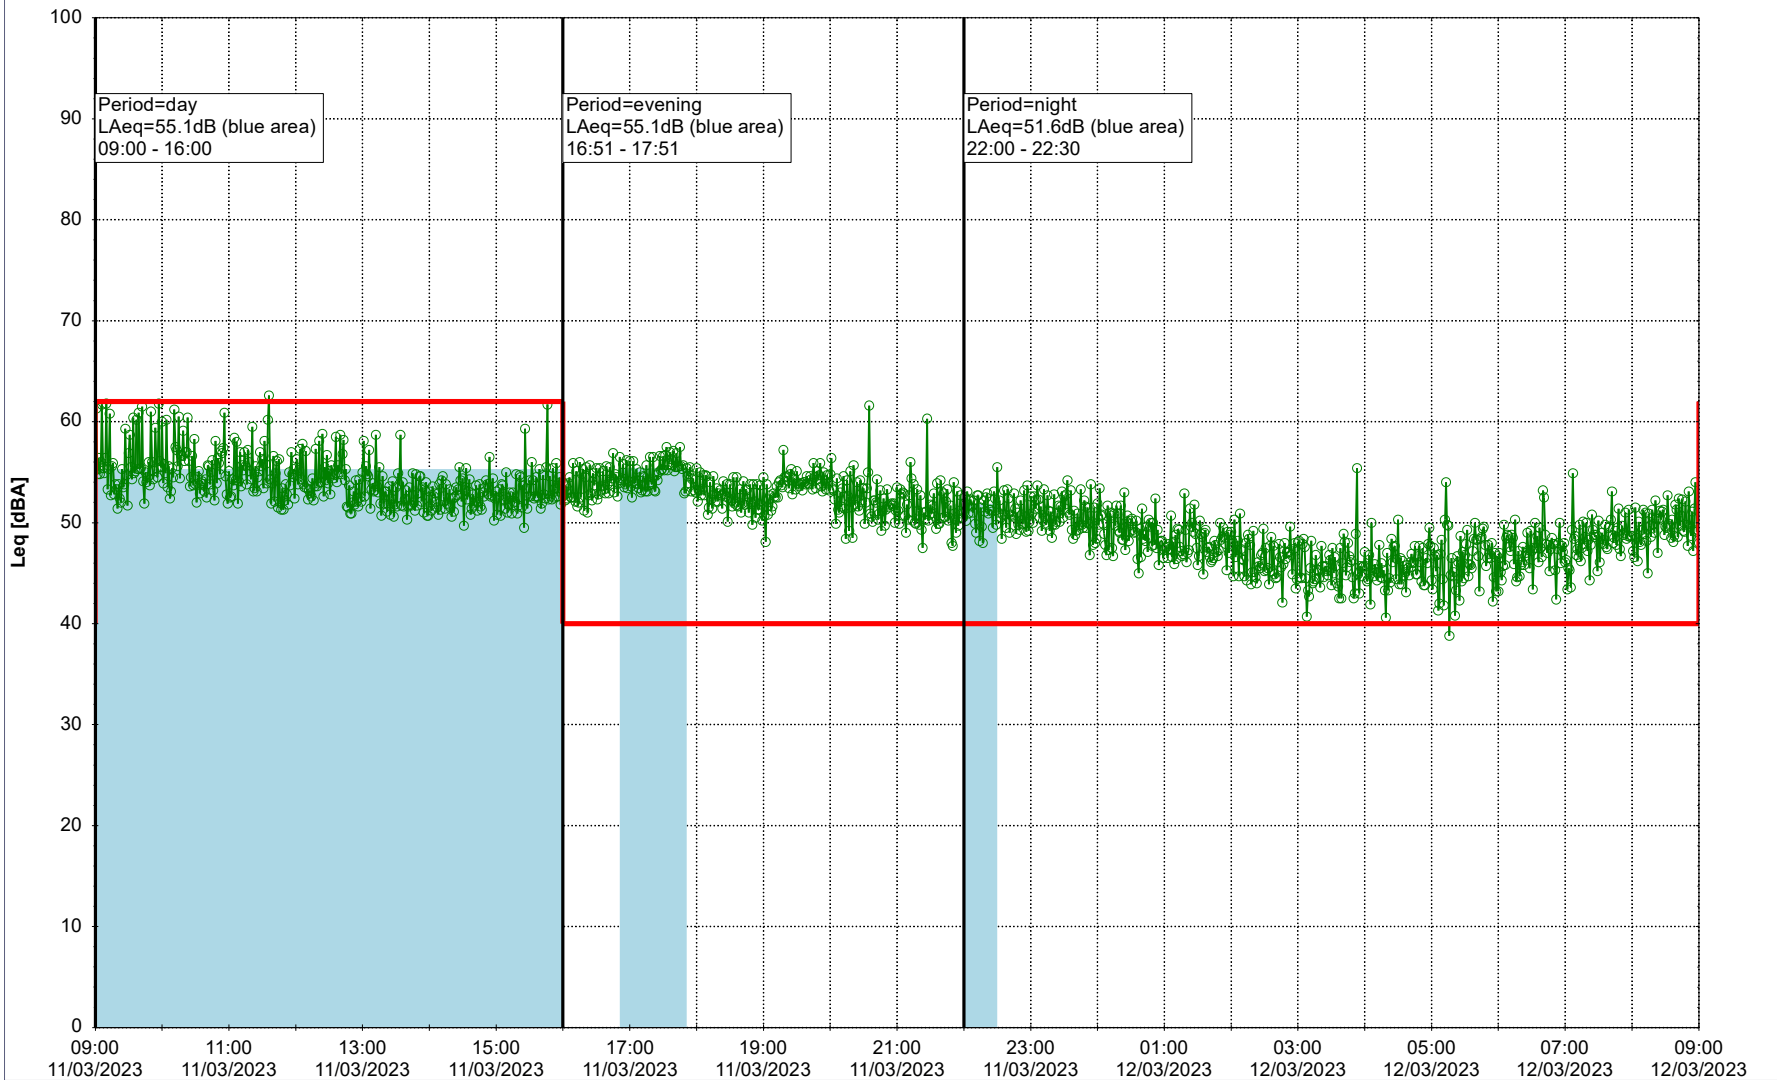

...

Noise Time Related Diagram

10/03/2023
11/03/2023

○○○○ SLU_NS01

Project: Kronos Sydhavnen
Construction: Sluseholmen
Location: N-V

Plan View

Remarks

...

Noise Time Related Diagram

11/03/2023
12/03/2023

○○○○ SLU_NS01

Project: Kronos Sydhavnen
Construction: Sluseholmen
Location: N-V

Plan View

0 5 10 15 20 [m]

Remarks

...