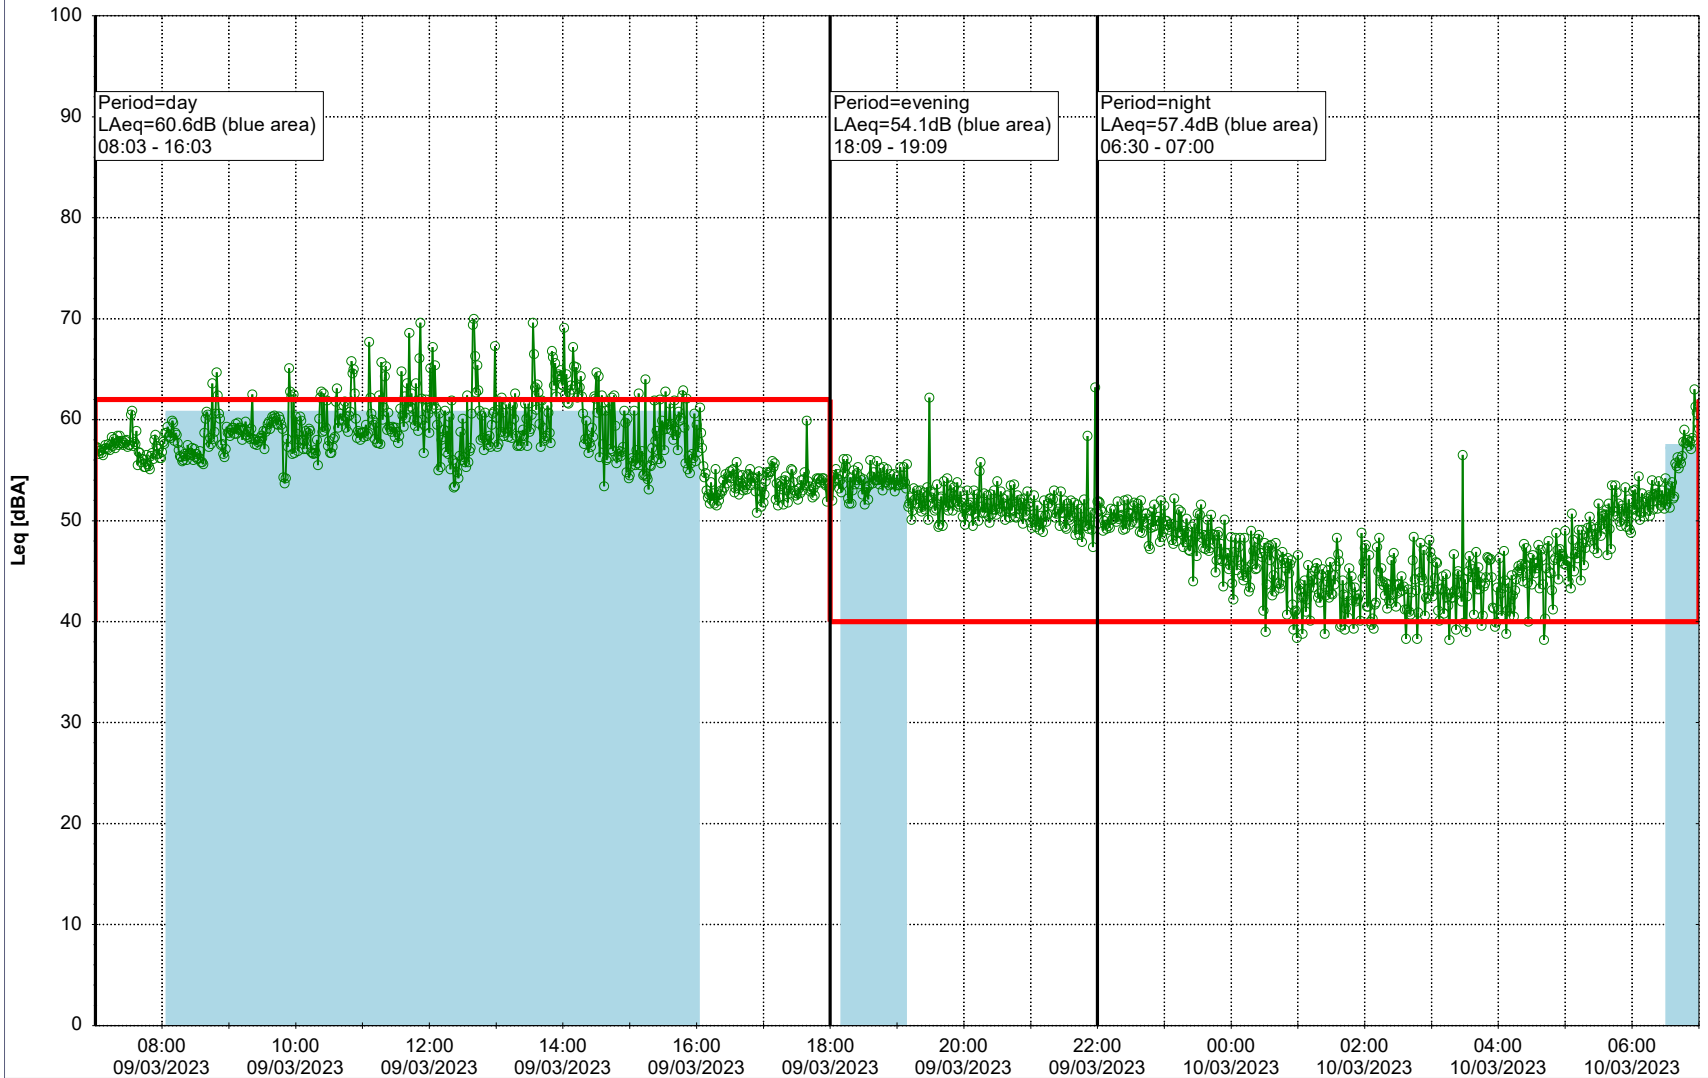

Remarks

...

Noise Time Related Diagram

08/03/2023
09/03/2023

○○○○ SLU_NS01

Project: Kronos Sydhavnen
Construction: Sluseholmen
Location: N-V

Plan View

0 5 10 15 20 [m]

Remarks

...

Noise Time Related Diagram

09/03/2023
10/03/2023

○○○○ SLU_NS01

Project: Kronos Sydhavnen
Construction: Sluseholmen
Location: N-V

Plan View

Remarks

...

Noise Time Related Diagram

10/03/2023
11/03/2023

○○○○ SLU_NS01

Project: Kronos Sydhavnen
Construction: Sluseholmen
Location: N-V

Plan View

Remarks

...

Noise Time Related Diagram

11/03/2023
12/03/2023

○○○○ SLU_NS01

Project: Kronos Sydhavnen
Construction: Sluseholmen
Location: N-V

Plan View

0 5 10 15 20 [m]

Remarks

...