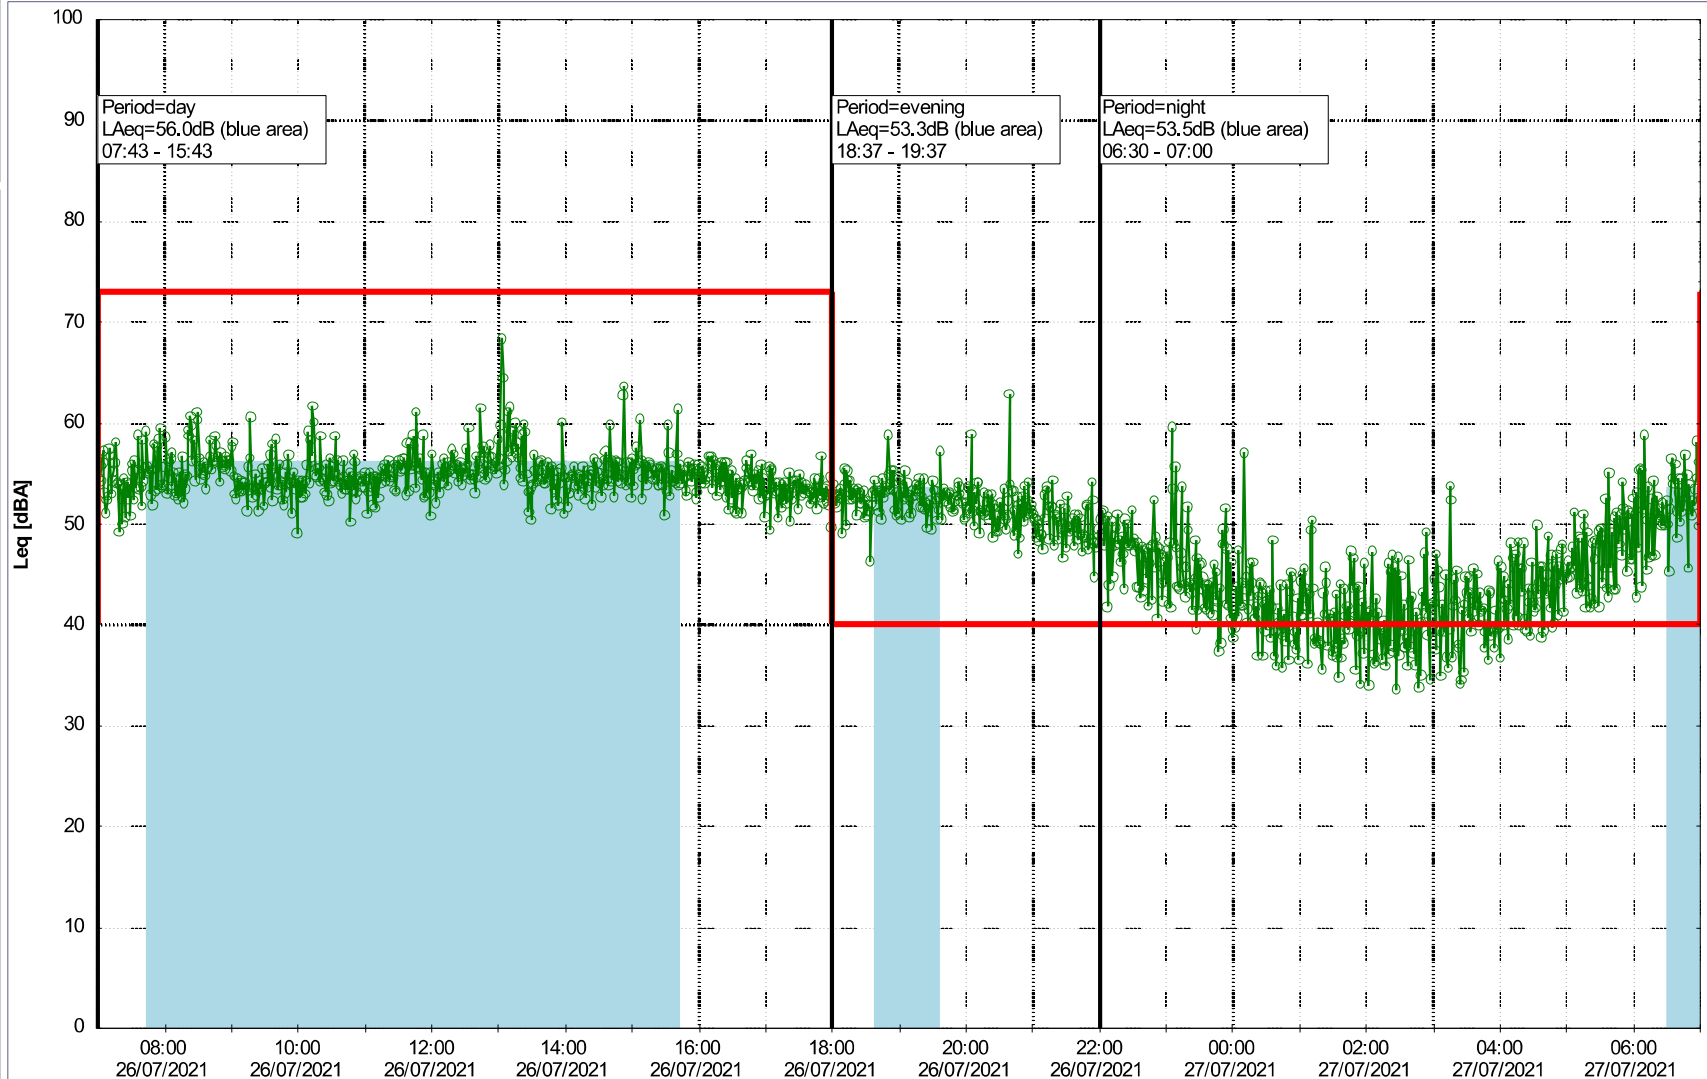

Noise Time Related Diagram

26/07/2021
27/07/2021

o o o o HOL_NS01