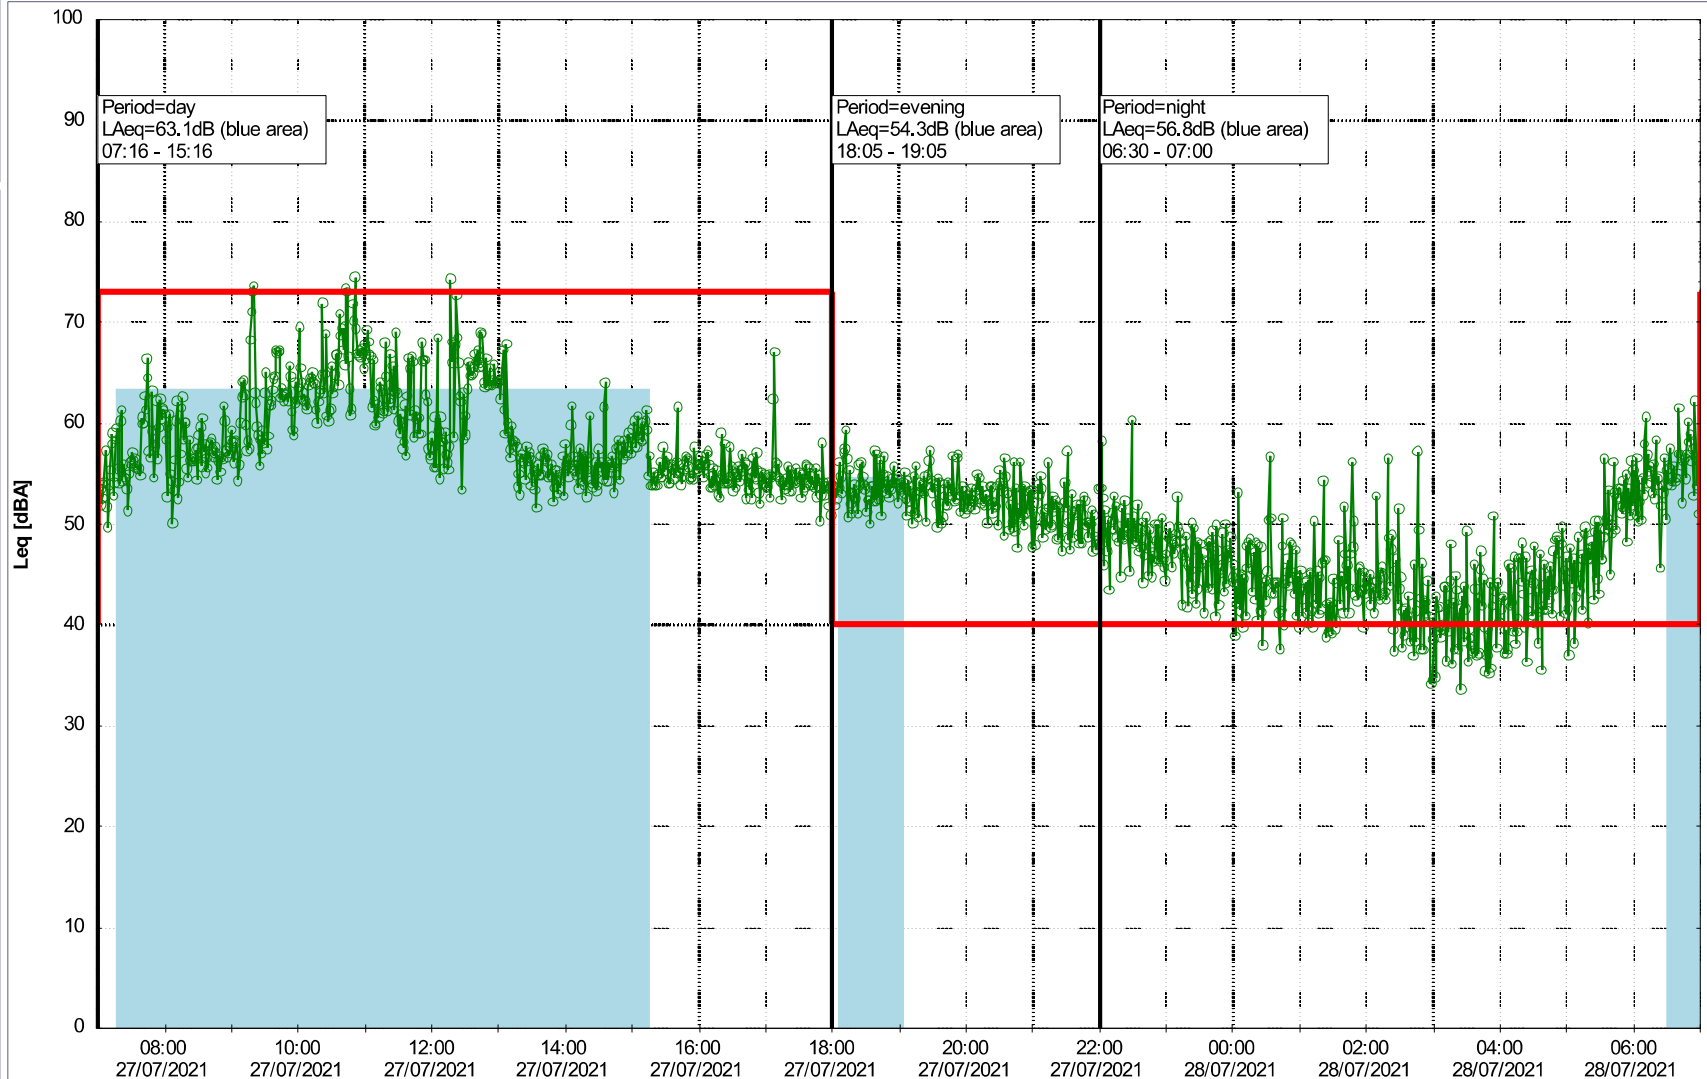

Noise Time Related Diagram

27/07/2021
28/07/2021

o o o o HOL_NS01