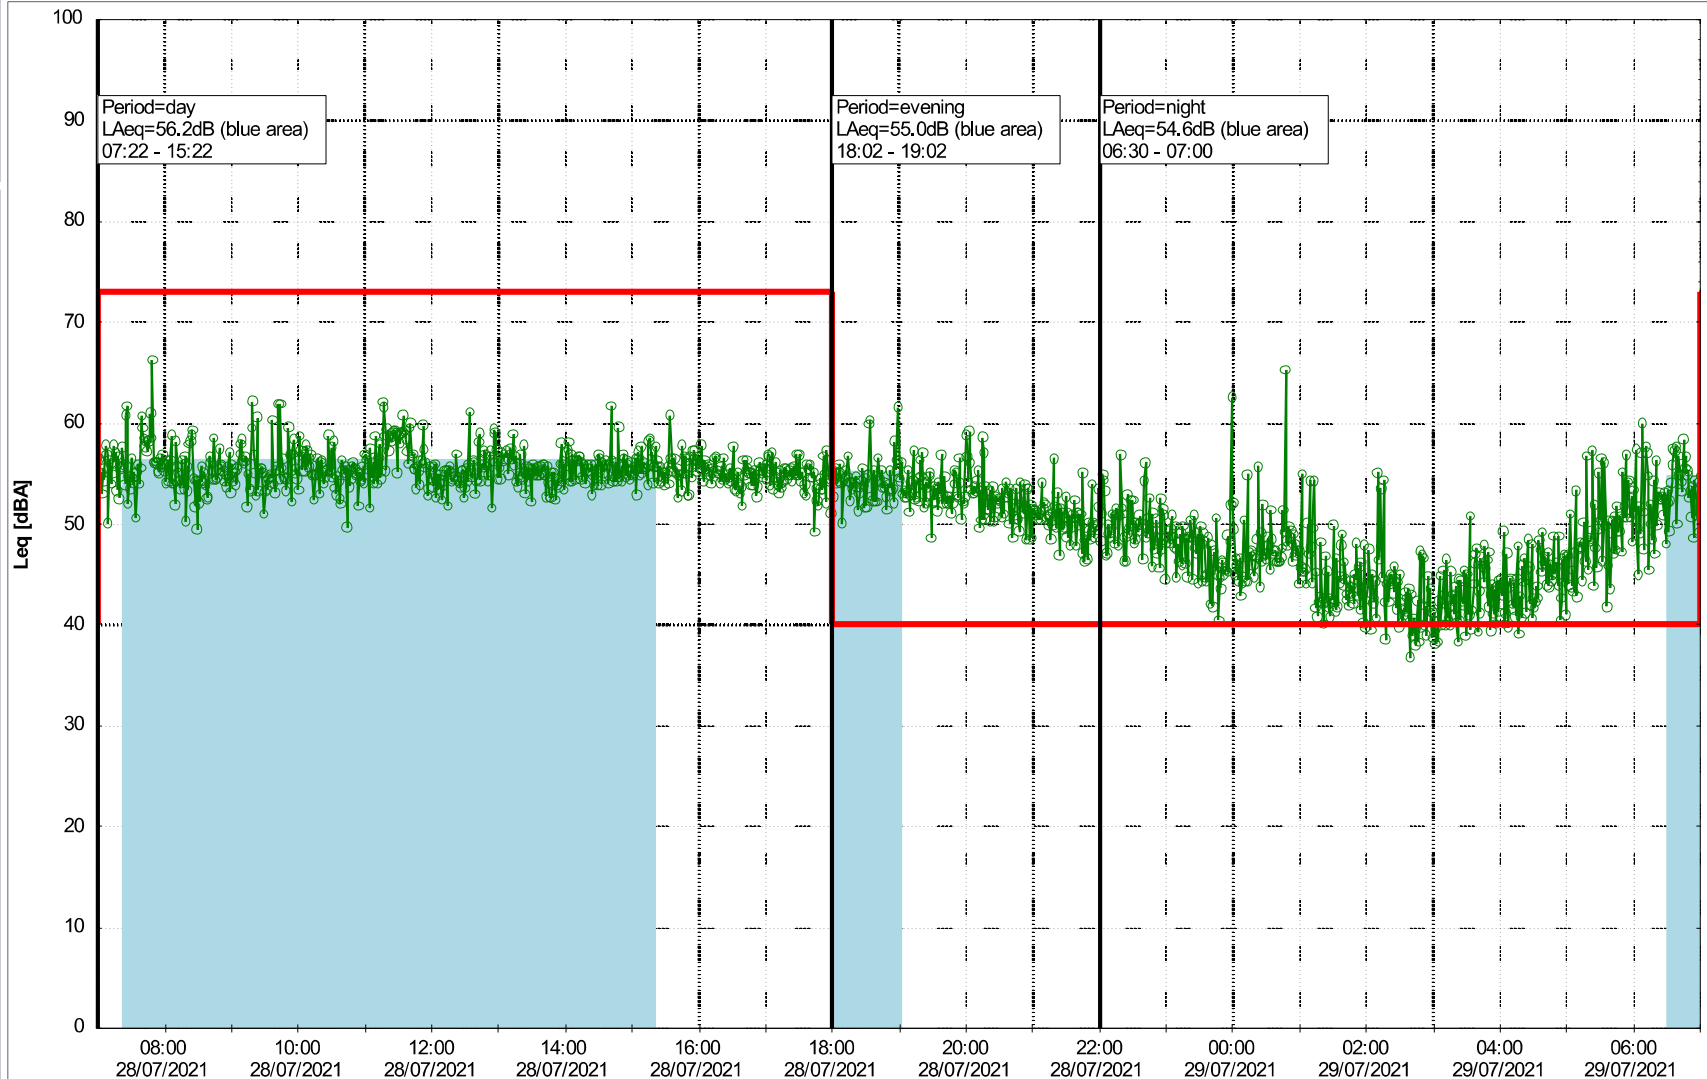

Noise Time Related Diagram

o o o o HOL_NS01