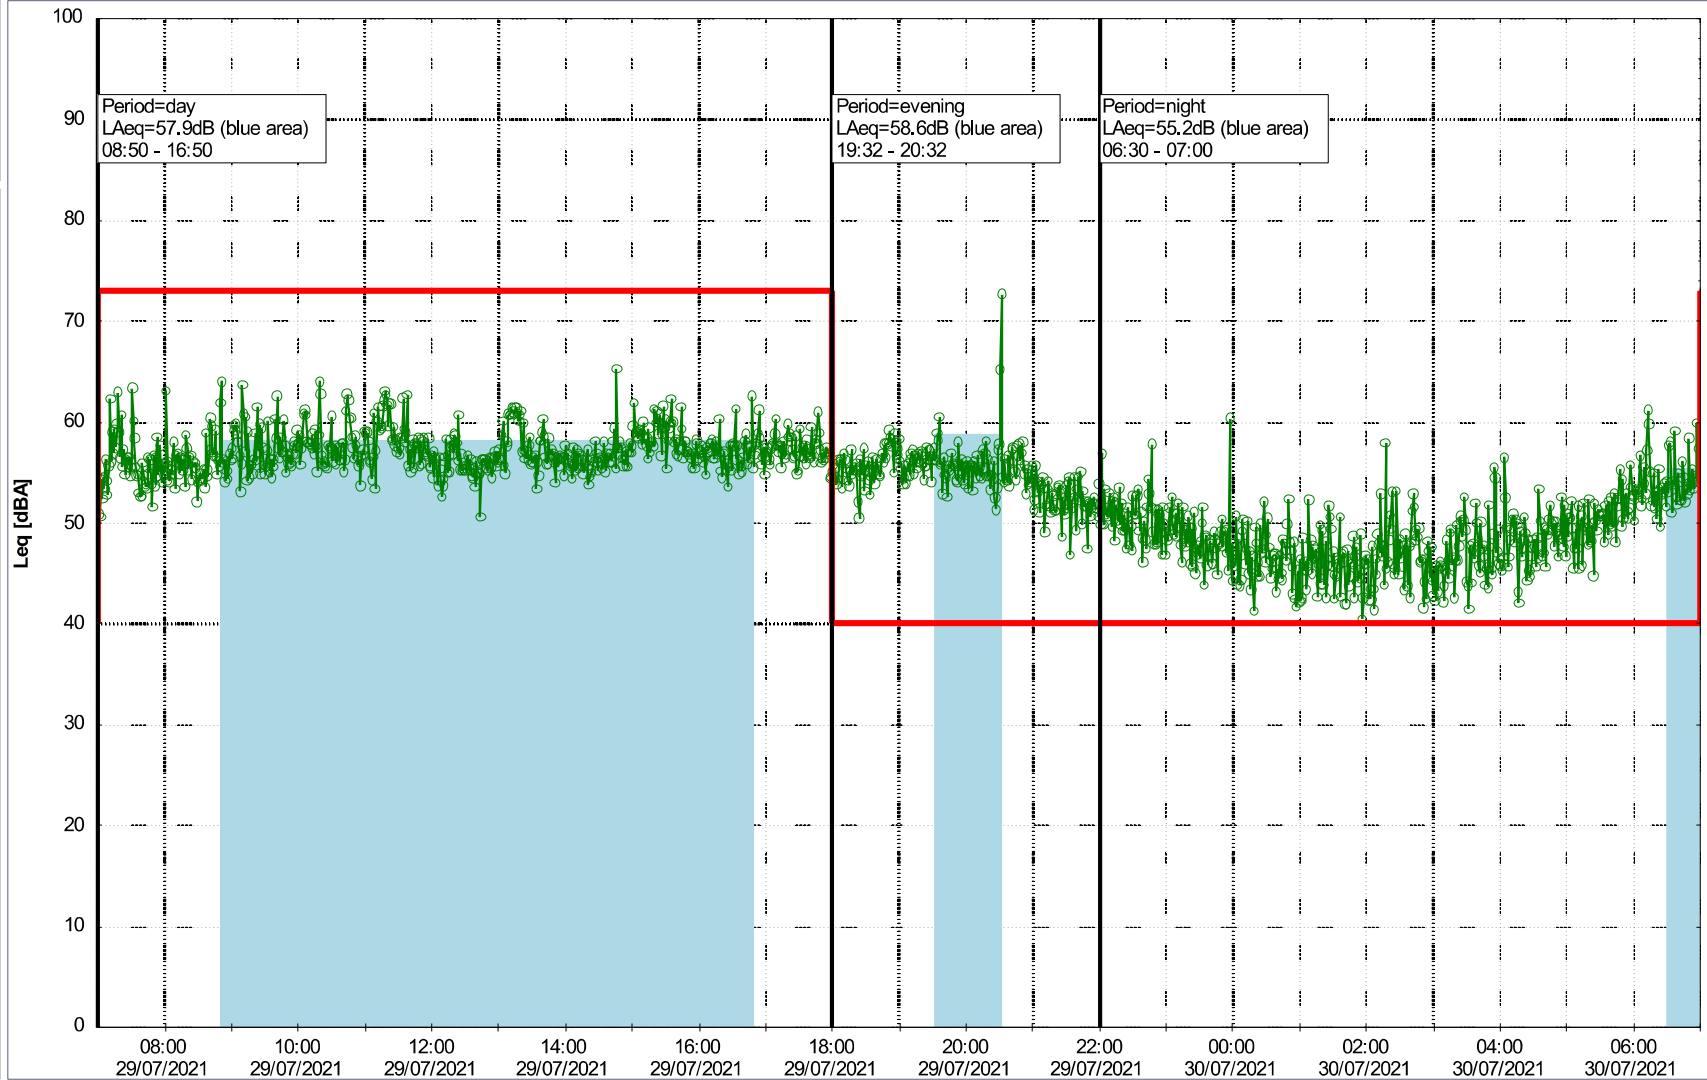

Remarks

Noise Time Related Diagram

o o o o HOL_NS01

Project: Kronos Sydhavnen
Construction: Havneholmen
Location: N-V

Plan View

Remarks

...

Noise Time Related Diagram

29/07/2021
30/07/2021

o o o o HOL_NS01

Project: Kronos Sydhavnen
Construction: Havneholmen
Location: N-V

Plan View

Remarks

Noise Time Related Diagram

30/07/2021
31/07/2021

o o o o HOL_NS01

Project: Kronos Sydhavnen
Construction: Havneholmen
Location: N-V

Plan View

Remarks

Noise Time Related Diagram

31/07/2021
01/08/2021

o o o o HOL_NS01

Project: Kronos Sydhavnen
Construction: Havneholmen
Location: N-V