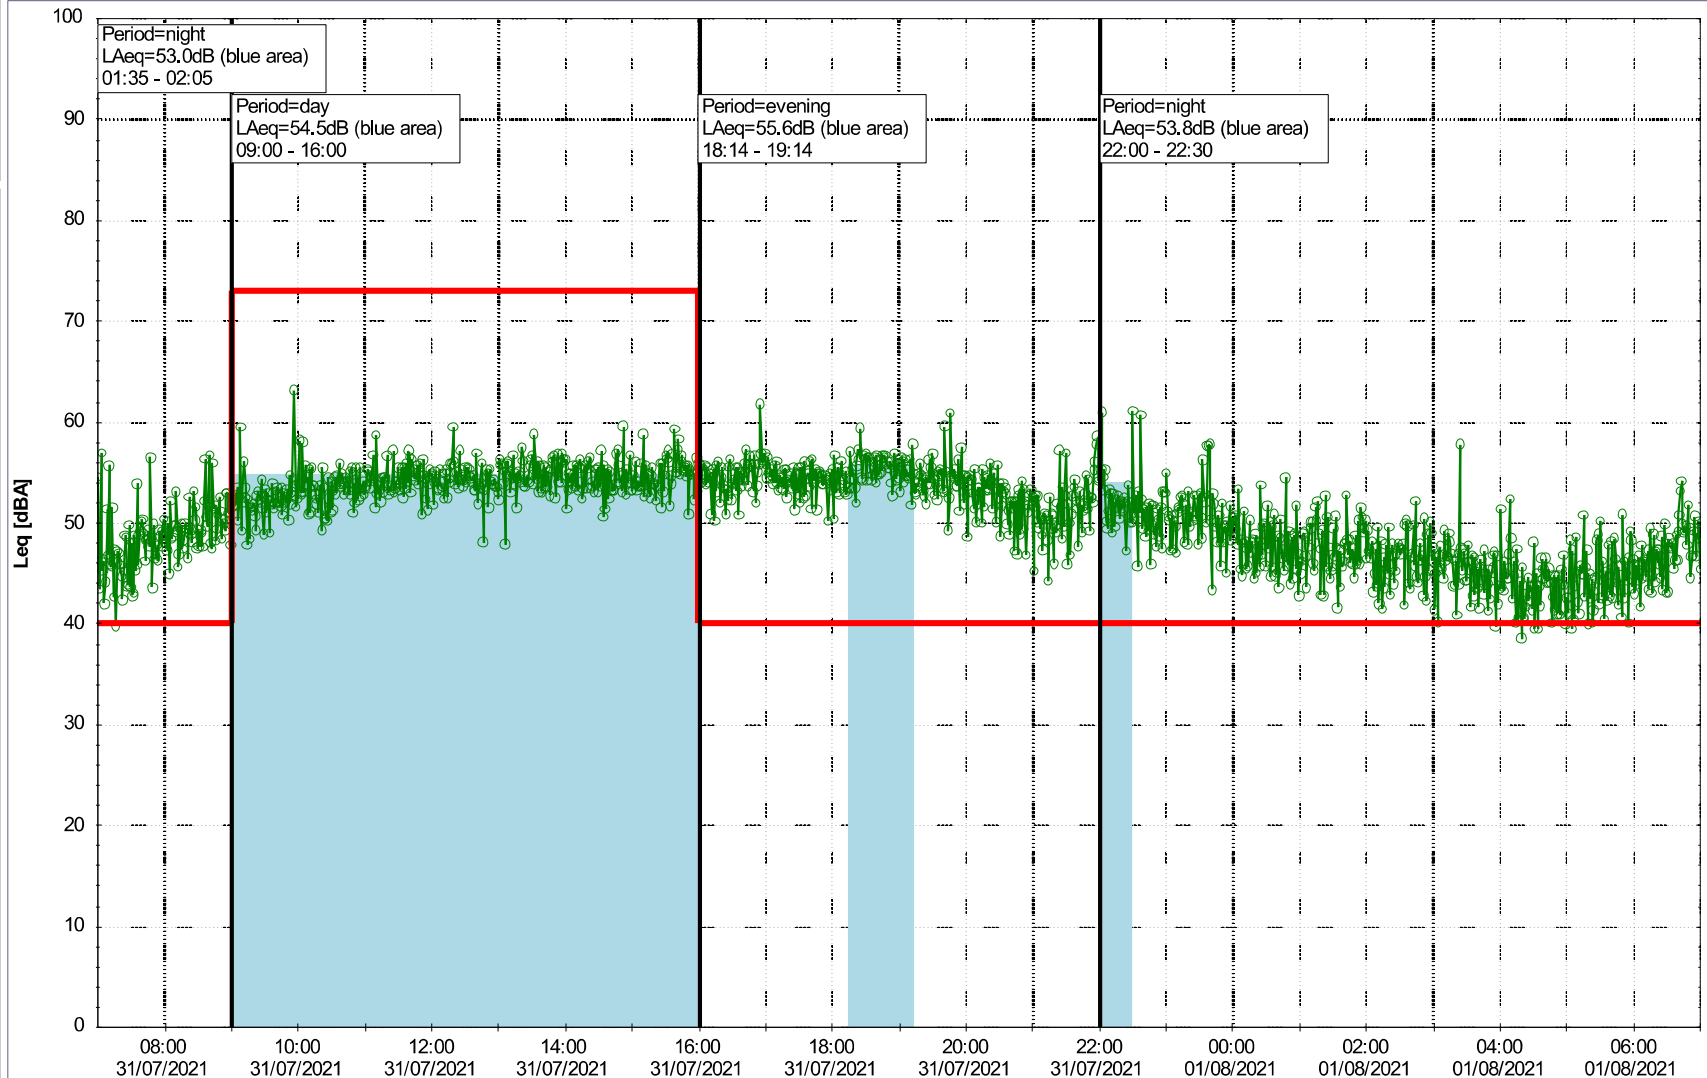

Project: Kronos Sydhavnen
Construction: Havneholmen
Location: N-V

Plan View

Remarks

Noise Time Related Diagram

31/07/2021
01/08/2021

o o o o HOL_NS01

Project: Kronos Sydhavnen
Construction: Havneholmen
Location: N-V

Plan View

Remarks

Noise Time Related Diagram

01/08/2021
02/08/2021

o o o o HOL_NS01