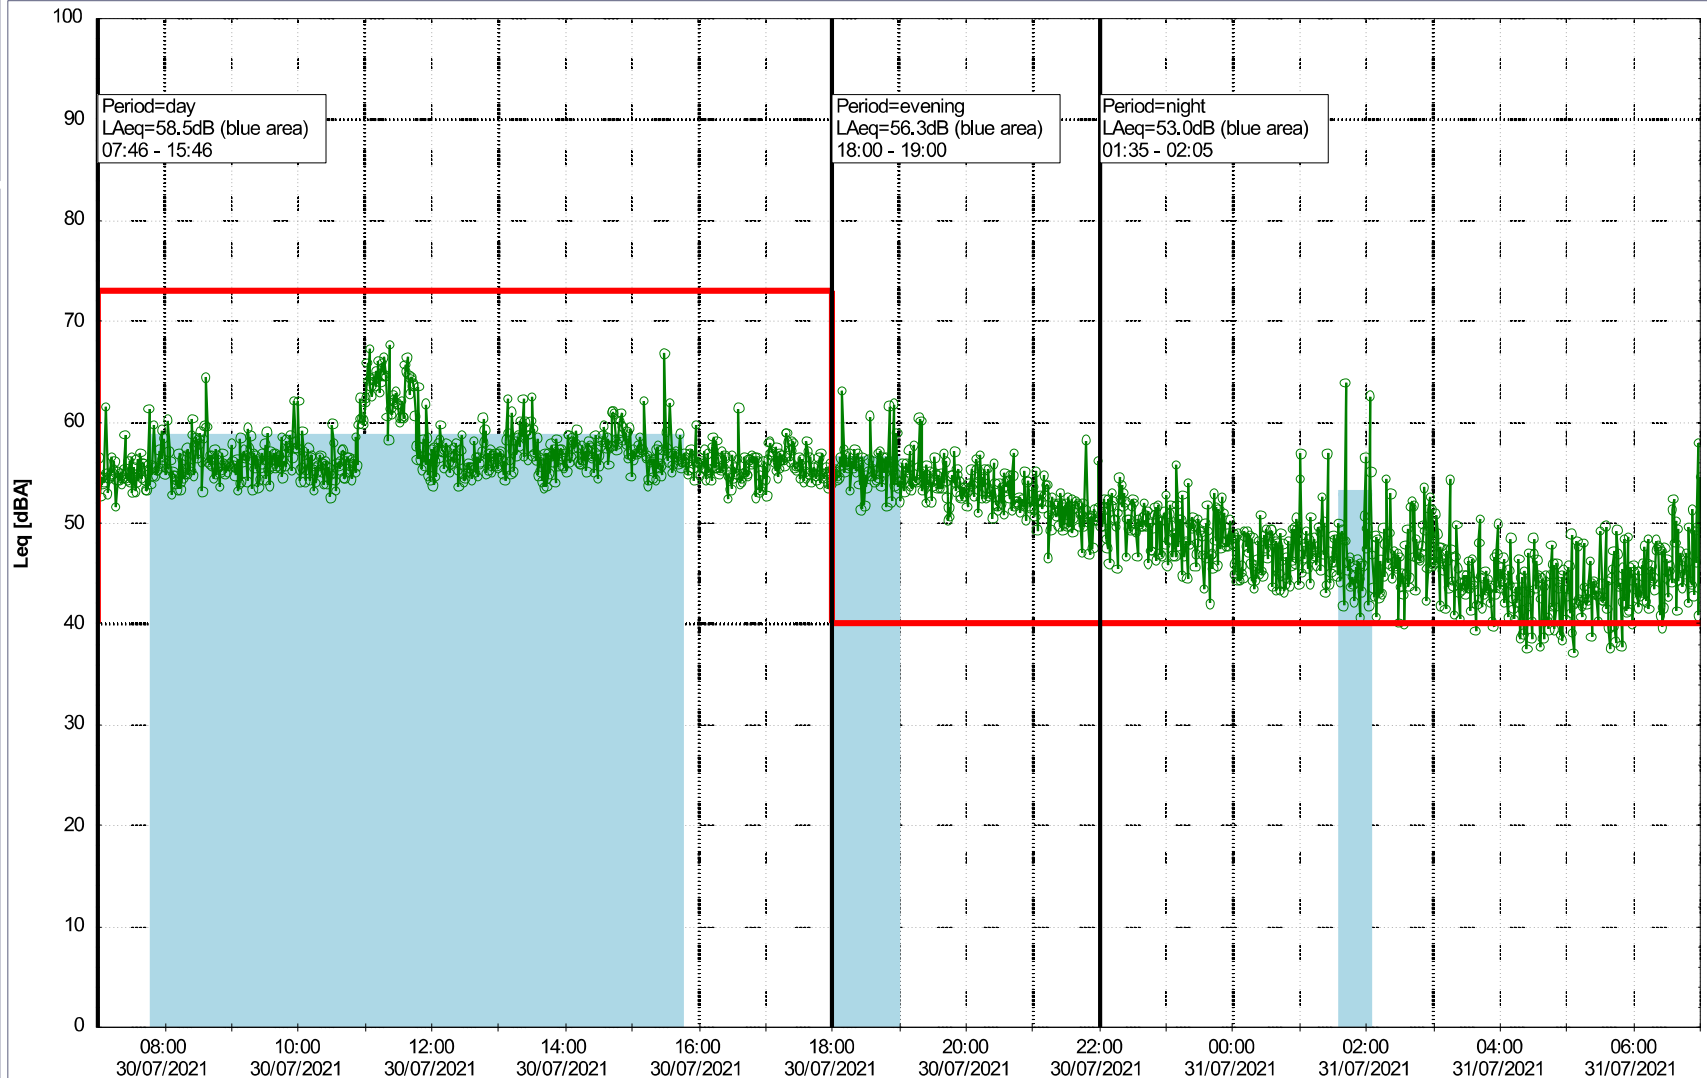

29/07/2021
30/07/2021

o o o o HOL_NS01

Project: Kronos Sydhavnen
Construction: Havneholmen
Location: N-V

Plan View

Remarks

Noise Time Related Diagram

30/07/2021
31/07/2021

o o o o HOL_NS01

Project: Kronos Sydhavnen
Construction: Havneholmen
Location: N-V

Plan View

Remarks

Noise Time Related Diagram

31/07/2021
01/08/2021

o o o o HOL_NS01

Project: Kronos Sydhavnen
Construction: Havneholmen
Location: N-V