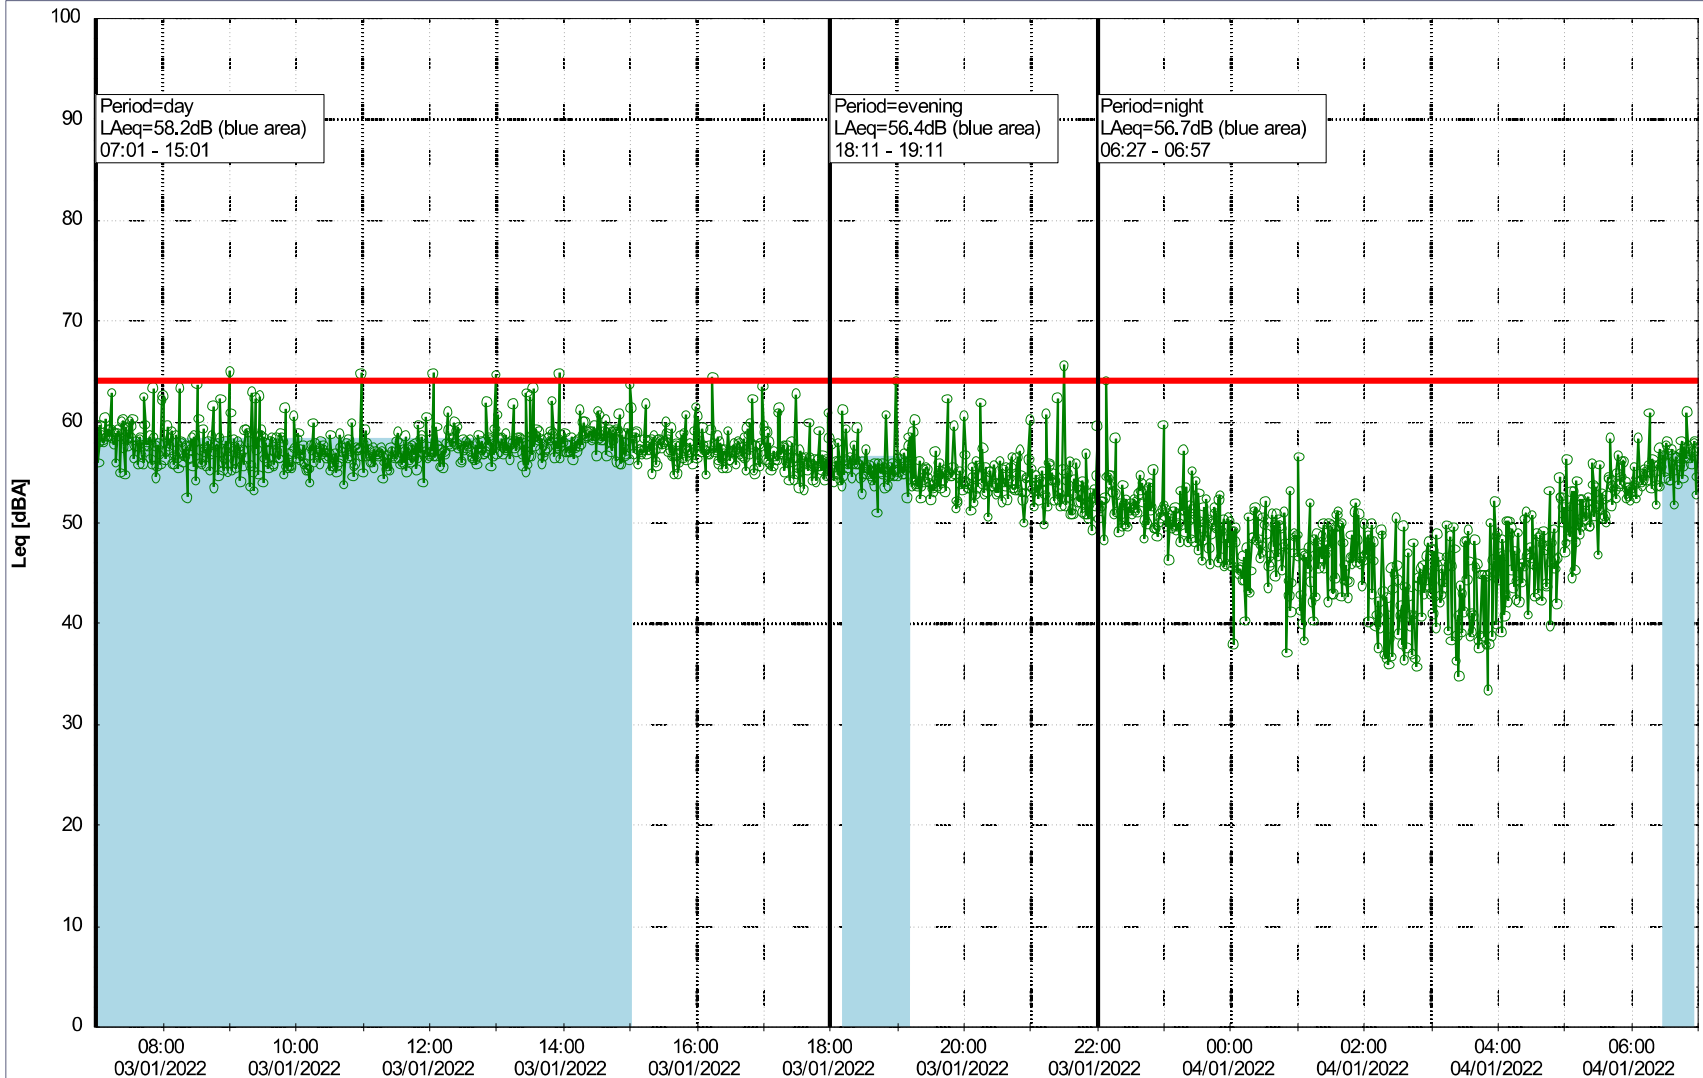

Project: Kronos Sydhavnen
Construction: Gåsebæk
Location: N-V

Plan View

Remarks

...

Noise Time Related Diagram

03/01/2022
04/01/2022

○○○○ GAB_NS01

Project: Kronos Sydhavnen
Construction: Gåsebæk
Location: N-V

04/01/2022
05/01/2022

Remarks

...

Noise Time Related Diagram

○○○○ GAB_NS01

Project: Kronos Sydhavnen
Construction: Gåsebæk
Location: N-V

Plan View

Remarks

...

Noise Time Related Diagram

05/01/2022
06/01/2022

○○○○ GAB_NS01

Project: Kronos Sydhavnen
Construction: Gåsebæk
Location: N-V

06/01/2022
07/01/2022

Noise Time Related Diagram

○○○○ GAB_NS01

Remarks

...

Project: Kronos Sydhavnen
Construction: Gåsebæk
Location: N-V

07/01/2022
08/01/2022

Remarks

...

Noise Time Related Diagram

○○○○ GAB_NS01