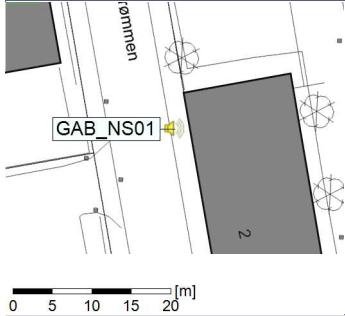

Project: Kronos Sydhavnen
Construction: Gåsebæk
Location: N-V

Plan View

Remarks

...

Noise Time Related Diagram

08/01/2022
09/01/2022

○○○○ GAB_NS01

Project: Kronos Sydhavnen
Construction: Gåsebæk
Location: N-V