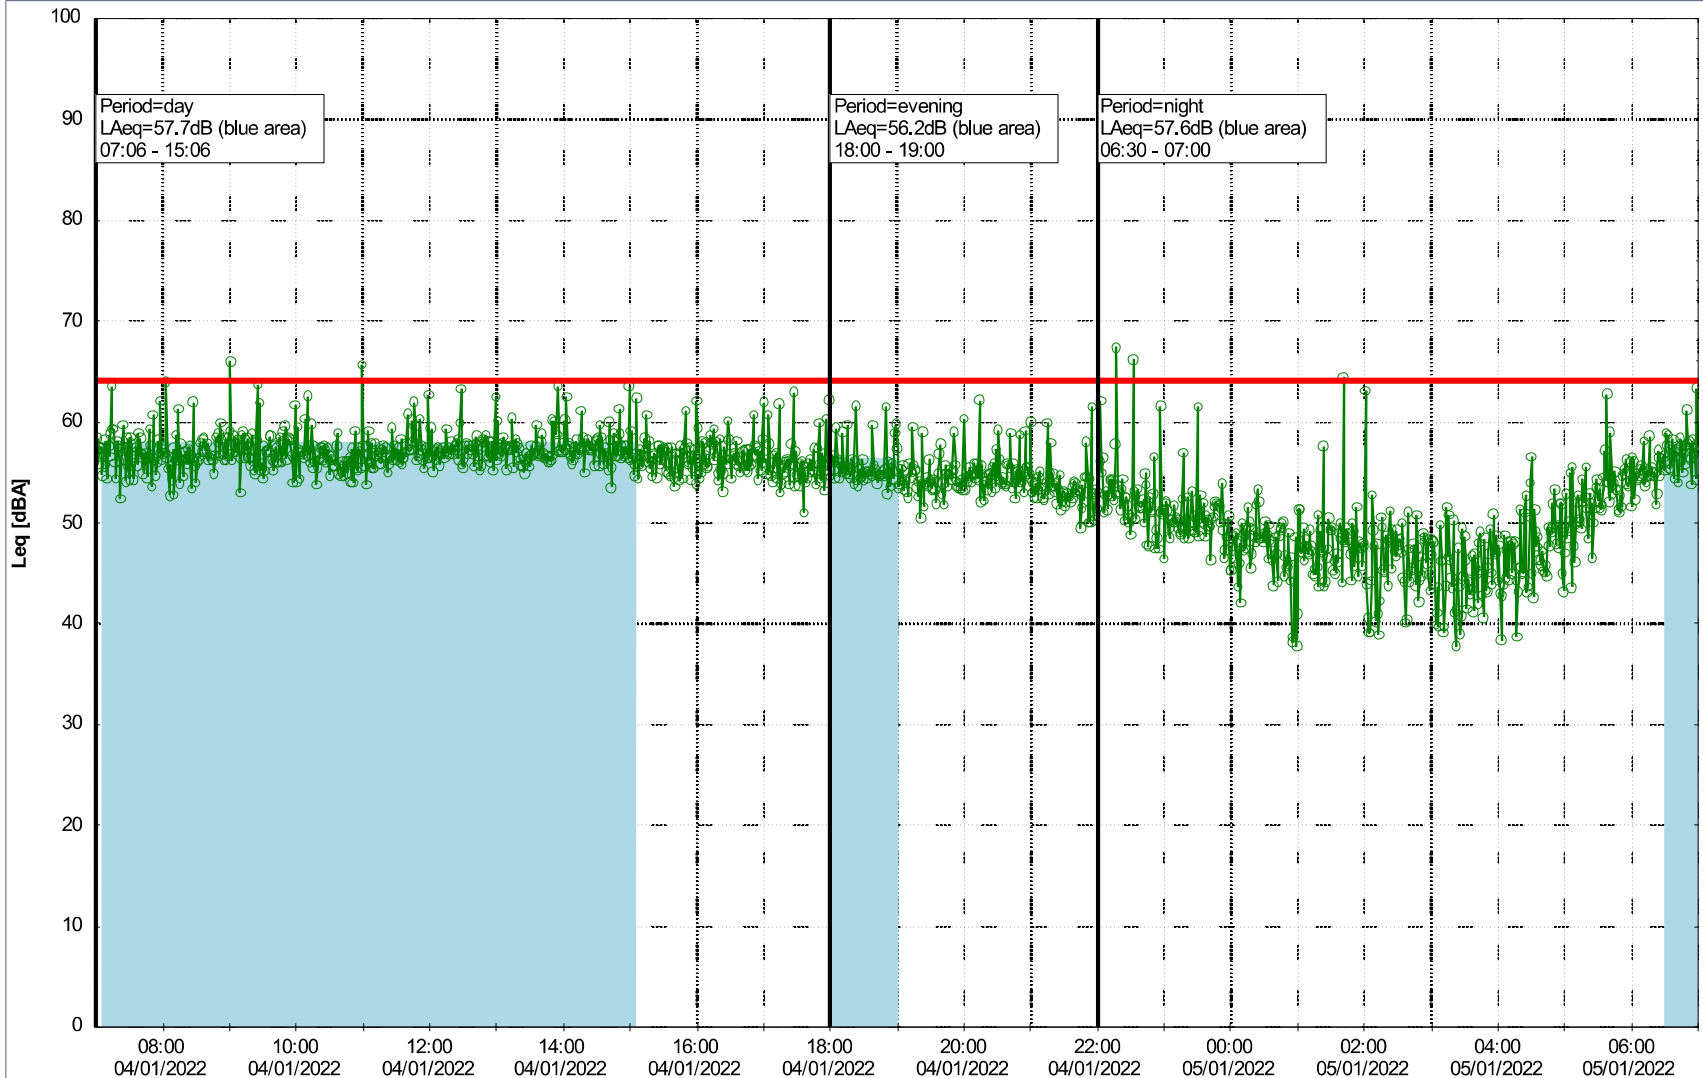

Project: Kronos Sydhavnen
Construction: Gåsebæk
Location: N-V

Plan View

Remarks

...

Noise Time Related Diagram

03/01/2022
04/01/2022

○○○○ GAB_NS01

Project: Kronos Sydhavnen
Construction: Gåsebæk
Location: N-V

04/01/2022
05/01/2022

Remarks

...

Noise Time Related Diagram

○○○○ GAB_NS01

Project: Kronos Sydhavnen
Construction: Gåsebæk
Location: N-V

Plan View

Remarks

...

Noise Time Related Diagram

05/01/2022
06/01/2022

○○○○ GAB_NS01

Project: Kronos Sydhavnen
Construction: Gåsebæk
Location: N-V

06/01/2022
07/01/2022

Noise Time Related Diagram

○○○○ GAB_NS01

Remarks

...

Project: Kronos Sydhavnen
Construction: Gåsebæk
Location: N-V

07/01/2022
08/01/2022

Remarks

...

Noise Time Related Diagram

○○○○ GAB_NS01