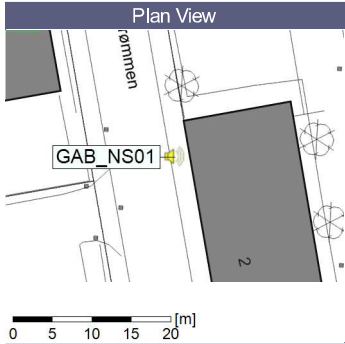

Project: Kronos Sydhavnen
Construction: Gåsebæk
Location: N-V

04/01/2022
05/01/2022