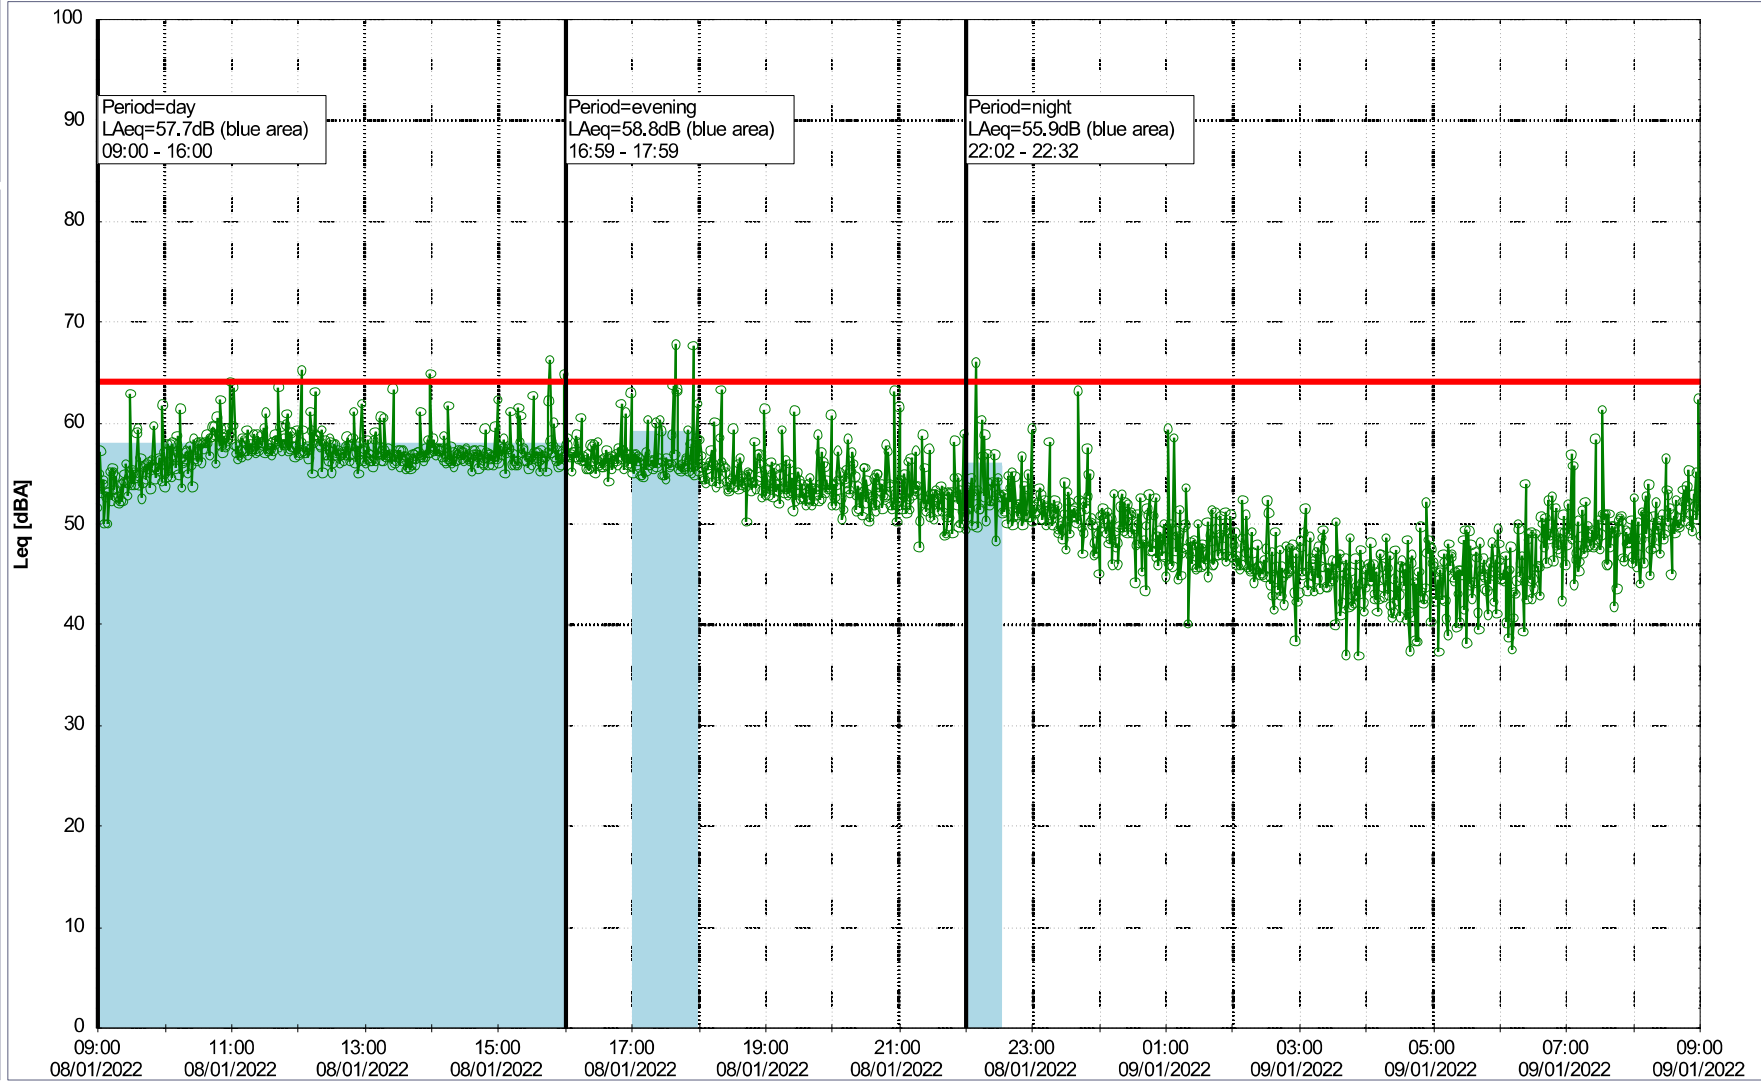

Project: Kronos Sydhavnen
Construction: Gåsebæk
Location: N-V

Plan View

Remarks

...

Noise Time Related Diagram

08/01/2022
09/01/2022

○○○○ GAB_NS01

Project: Kronos Sydhavnen
Construction: Gåsebæk
Location: N-V

Plan View

Noise Time Related Diagram

09/01/2022
10/01/2022

○○○○ GAB_NS01