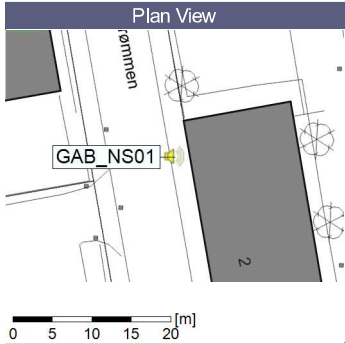

...

Noise Time Related Diagram

05/01/2022
06/01/2022

○○○○ GAB_NS01

Project: Kronos Sydhavnen
Construction: Gåsebæk
Location: N-V

06/01/2022
07/01/2022

Noise Time Related Diagram

○○○○ GAB_NS01