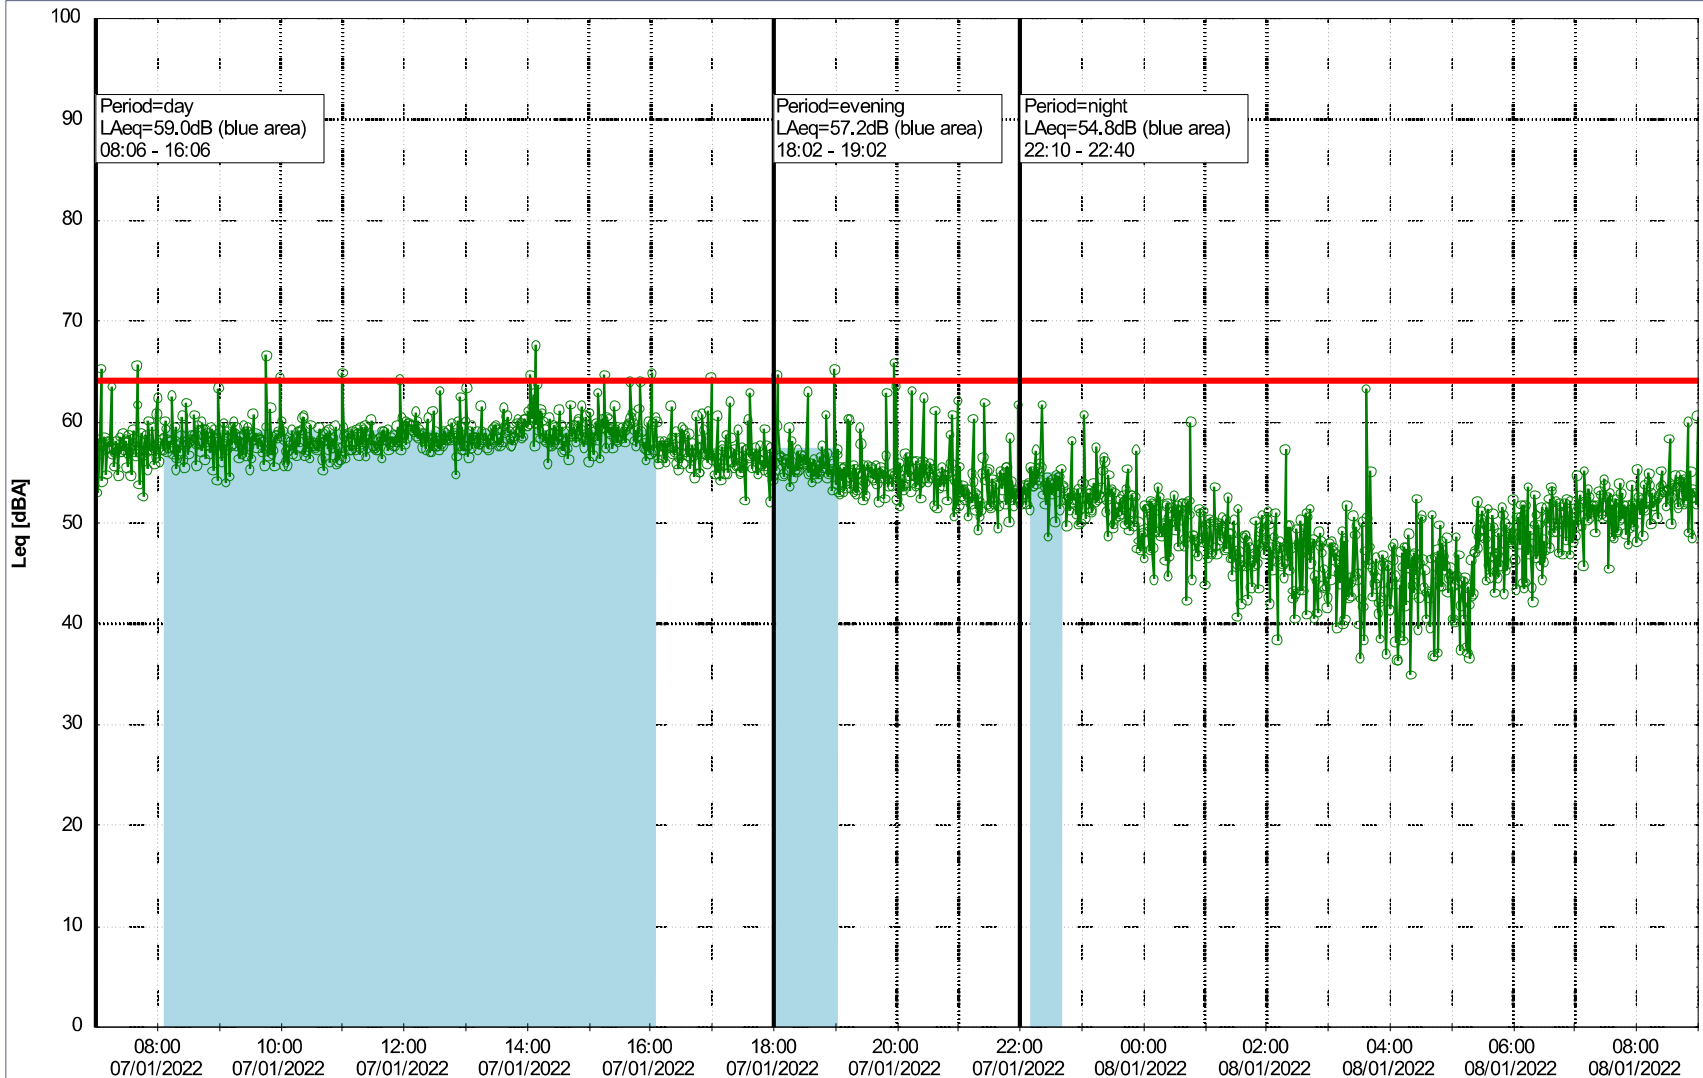

...

Noise Time Related Diagram

05/01/2022
06/01/2022

○○○○ GAB_NS01

Project: Kronos Sydhavnen
Construction: Gåsebæk
Location: N-V

06/01/2022
07/01/2022

Noise Time Related Diagram

○○○○ GAB_NS01

Remarks

...

Project: Kronos Sydhavnen
Construction: Gåsebæk
Location: N-V

07/01/2022
08/01/2022

Remarks

...

Noise Time Related Diagram

○○○○ GAB_NS01

Project: Kronos Sydhavnen
Construction: Gåsebæk
Location: N-V

Plan View

Remarks

...

Noise Time Related Diagram

08/01/2022
09/01/2022

○○○○ GAB_NS01

Project: Kronos Sydhavnen
Construction: Gåsebæk
Location: N-V

Plan View

Noise Time Related Diagram

09/01/2022
10/01/2022

○○○○ GAB_NS01