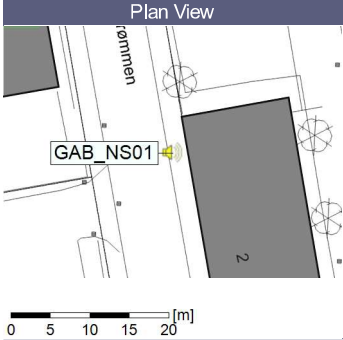

Remarks

...

Project: Kronos Sydhavnen
Construction: Gåsebæk
Location: N-V

07/01/2022
08/01/2022

Remarks

...

Noise Time Related Diagram

○○○○ GAB_NS01