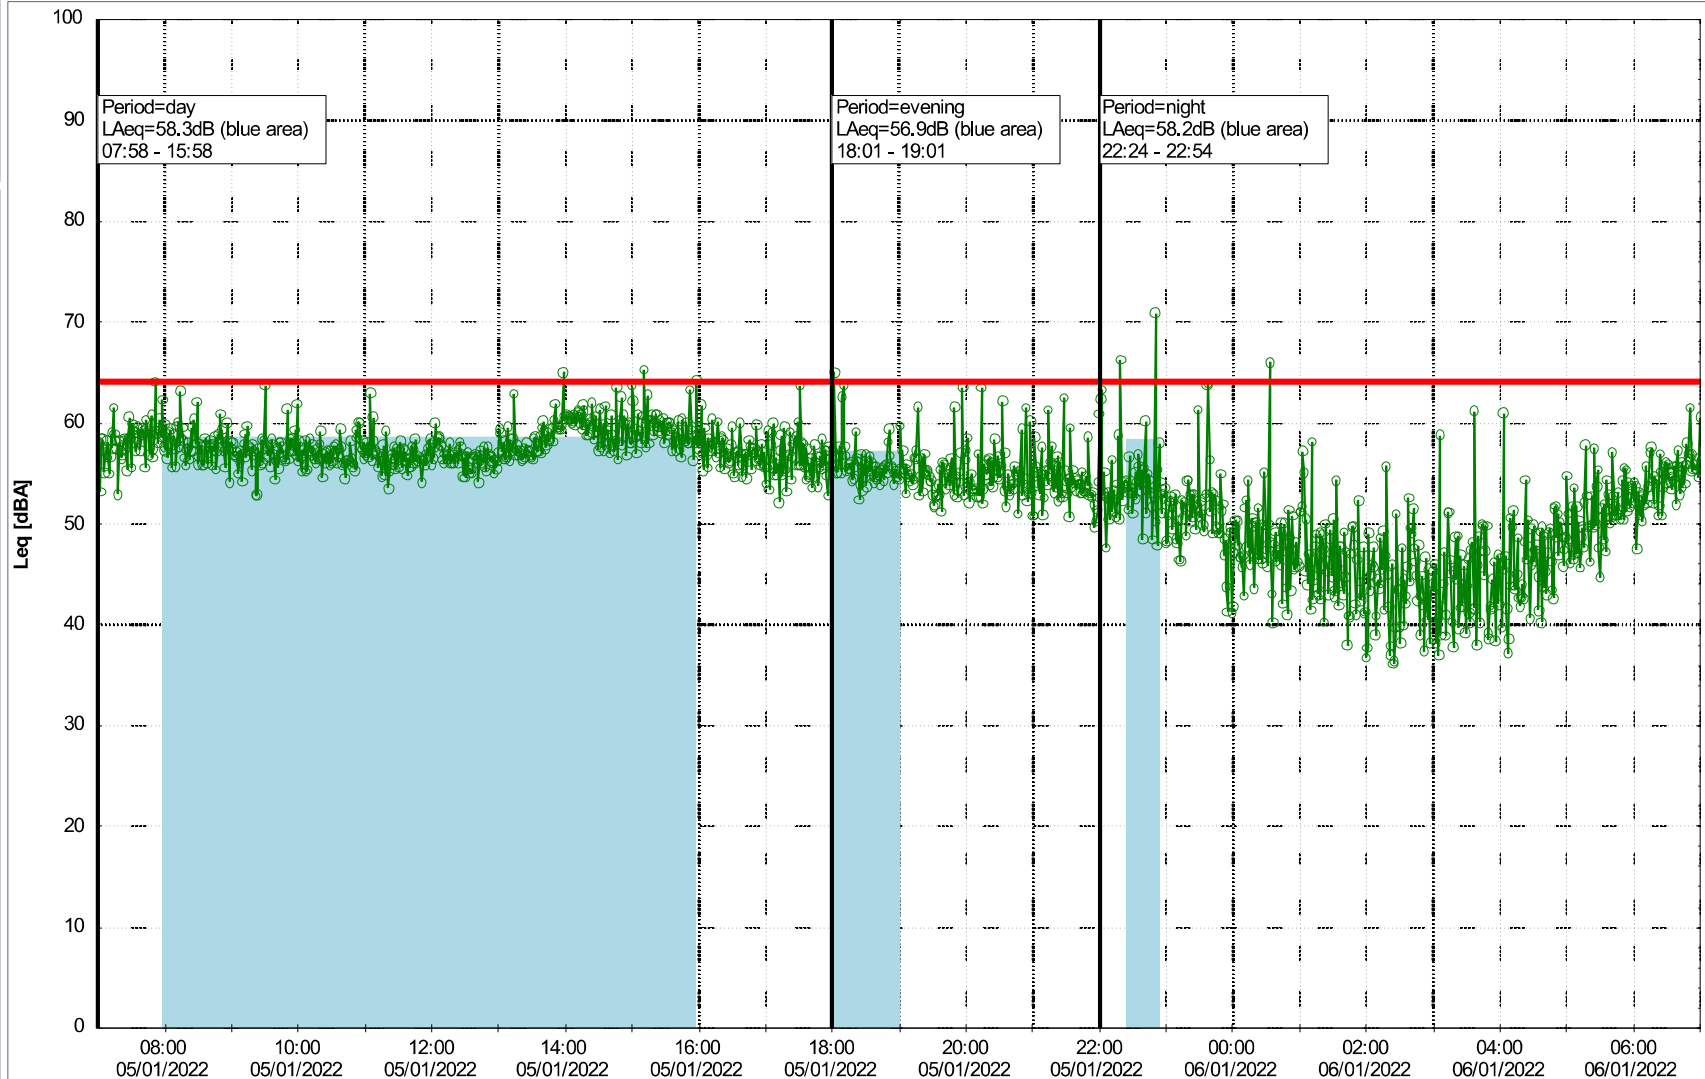

04/01/2022
05/01/2022

Remarks

...

Noise Time Related Diagram

○○○○ GAB_NS01

Project: Kronos Sydhavnen
Construction: Gåsebæk
Location: N-V

Plan View

Remarks

...

Noise Time Related Diagram

05/01/2022
06/01/2022

○○○○ GAB_NS01

Project: Kronos Sydhavnen
Construction: Gåsebæk
Location: N-V

06/01/2022
07/01/2022

Noise Time Related Diagram

○○○○ GAB_NS01

Remarks

...

Project: Kronos Sydhavnen
Construction: Gåsebæk
Location: N-V

07/01/2022
08/01/2022

Remarks

...

Noise Time Related Diagram

○○○○ GAB_NS01

Project: Kronos Sydhavnen
Construction: Gåsebæk
Location: N-V

Plan View

Remarks

...

Noise Time Related Diagram

08/01/2022
09/01/2022

○○○○ GAB_NS01

Project: Kronos Sydhavnen
Construction: Gåsebæk
Location: N-V