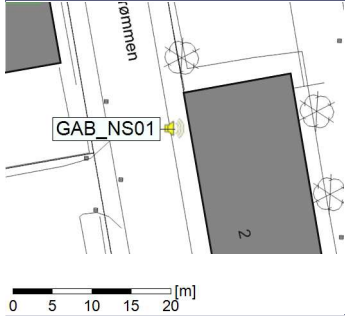

Project: Kronos Sydhavnen
Construction: Gåsebæk
Location: N-V

Plan View

Remarks

...

Noise Time Related Diagram

03/01/2022
04/01/2022

○○○○ GAB_NS01

Project: Kronos Sydhavnen
Construction: Gåsebæk
Location: N-V