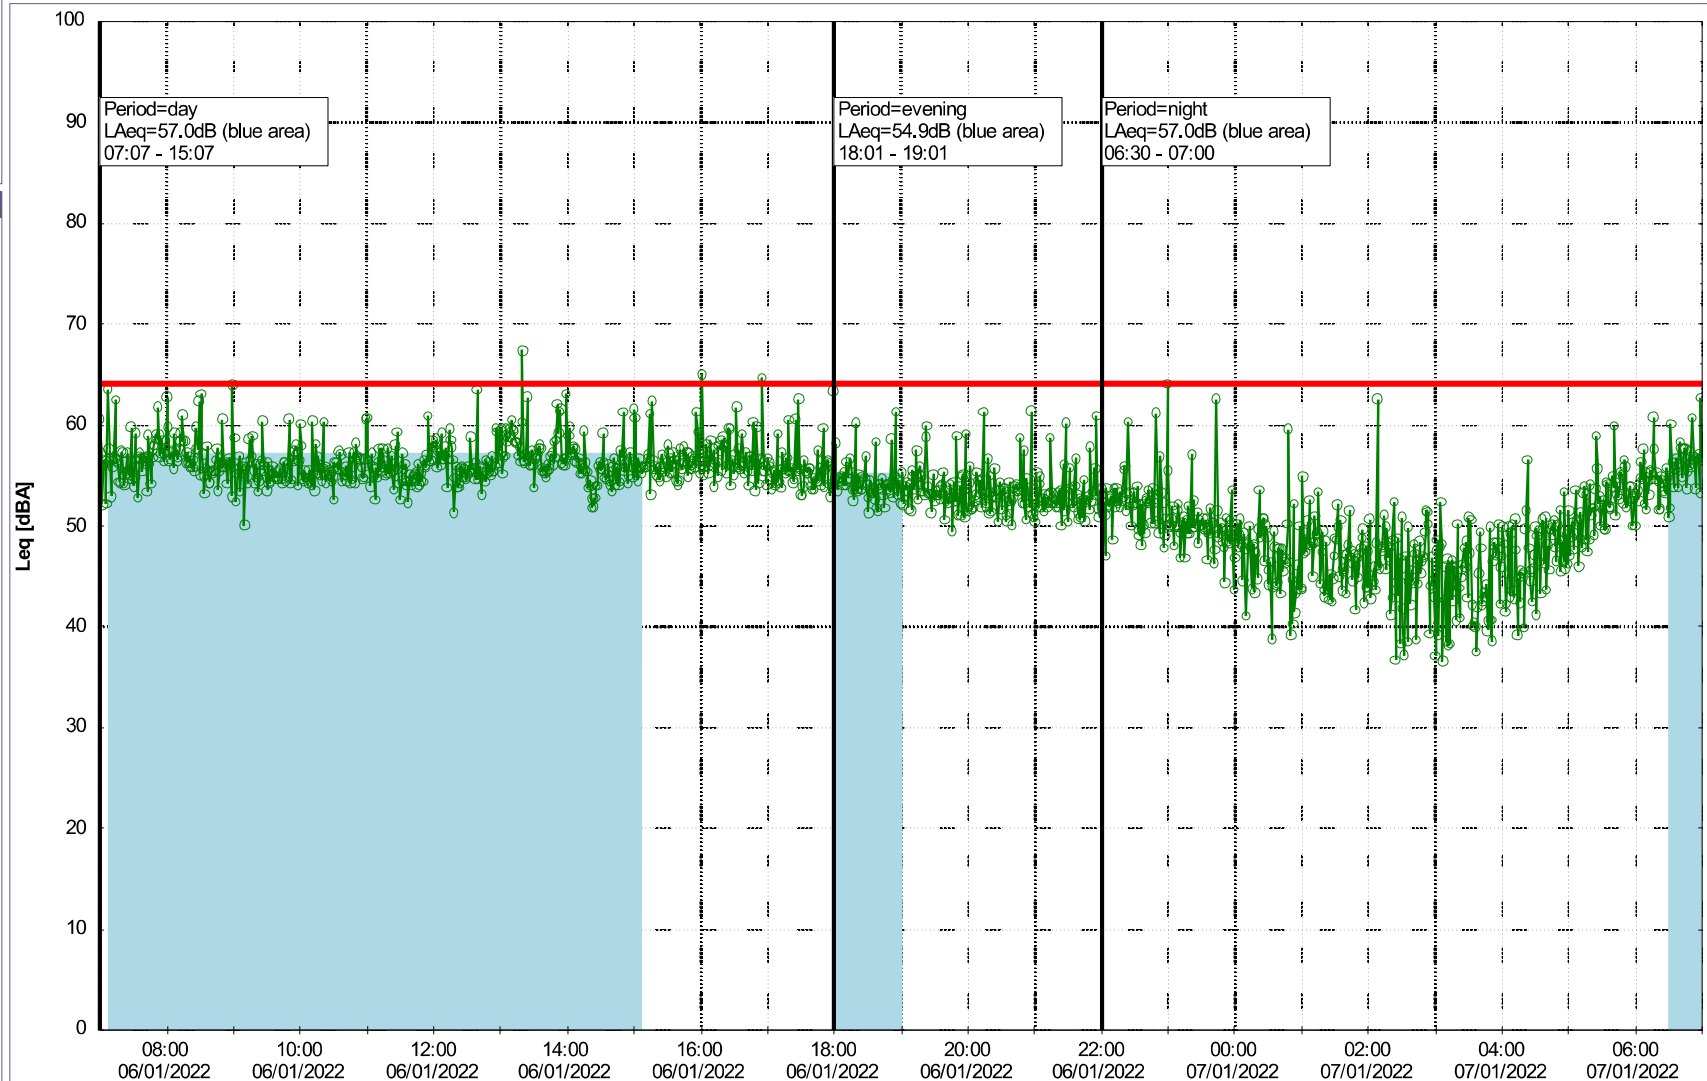

04/01/2022
05/01/2022

Remarks

...

Noise Time Related Diagram

○○○○ GAB_NS01

Project: Kronos Sydhavnen
Construction: Gåsebæk
Location: N-V

Plan View

Remarks

...

Noise Time Related Diagram

05/01/2022
06/01/2022

○○○○ GAB_NS01

Project: Kronos Sydhavnen
Construction: Gåsebæk
Location: N-V

06/01/2022
07/01/2022

Noise Time Related Diagram

○○○○ GAB_NS01

Remarks

...

Project: Kronos Sydhavnen
Construction: Gåsebæk
Location: N-V

07/01/2022
08/01/2022

Remarks

...

Noise Time Related Diagram

○○○○ GAB_NS01

Project: Kronos Sydhavnen
Construction: Gåsebæk
Location: N-V

Plan View

Remarks

...

Noise Time Related Diagram

08/01/2022
09/01/2022

○○○○ GAB_NS01

Project: Kronos Sydhavnen
Construction: Gåsebæk
Location: N-V