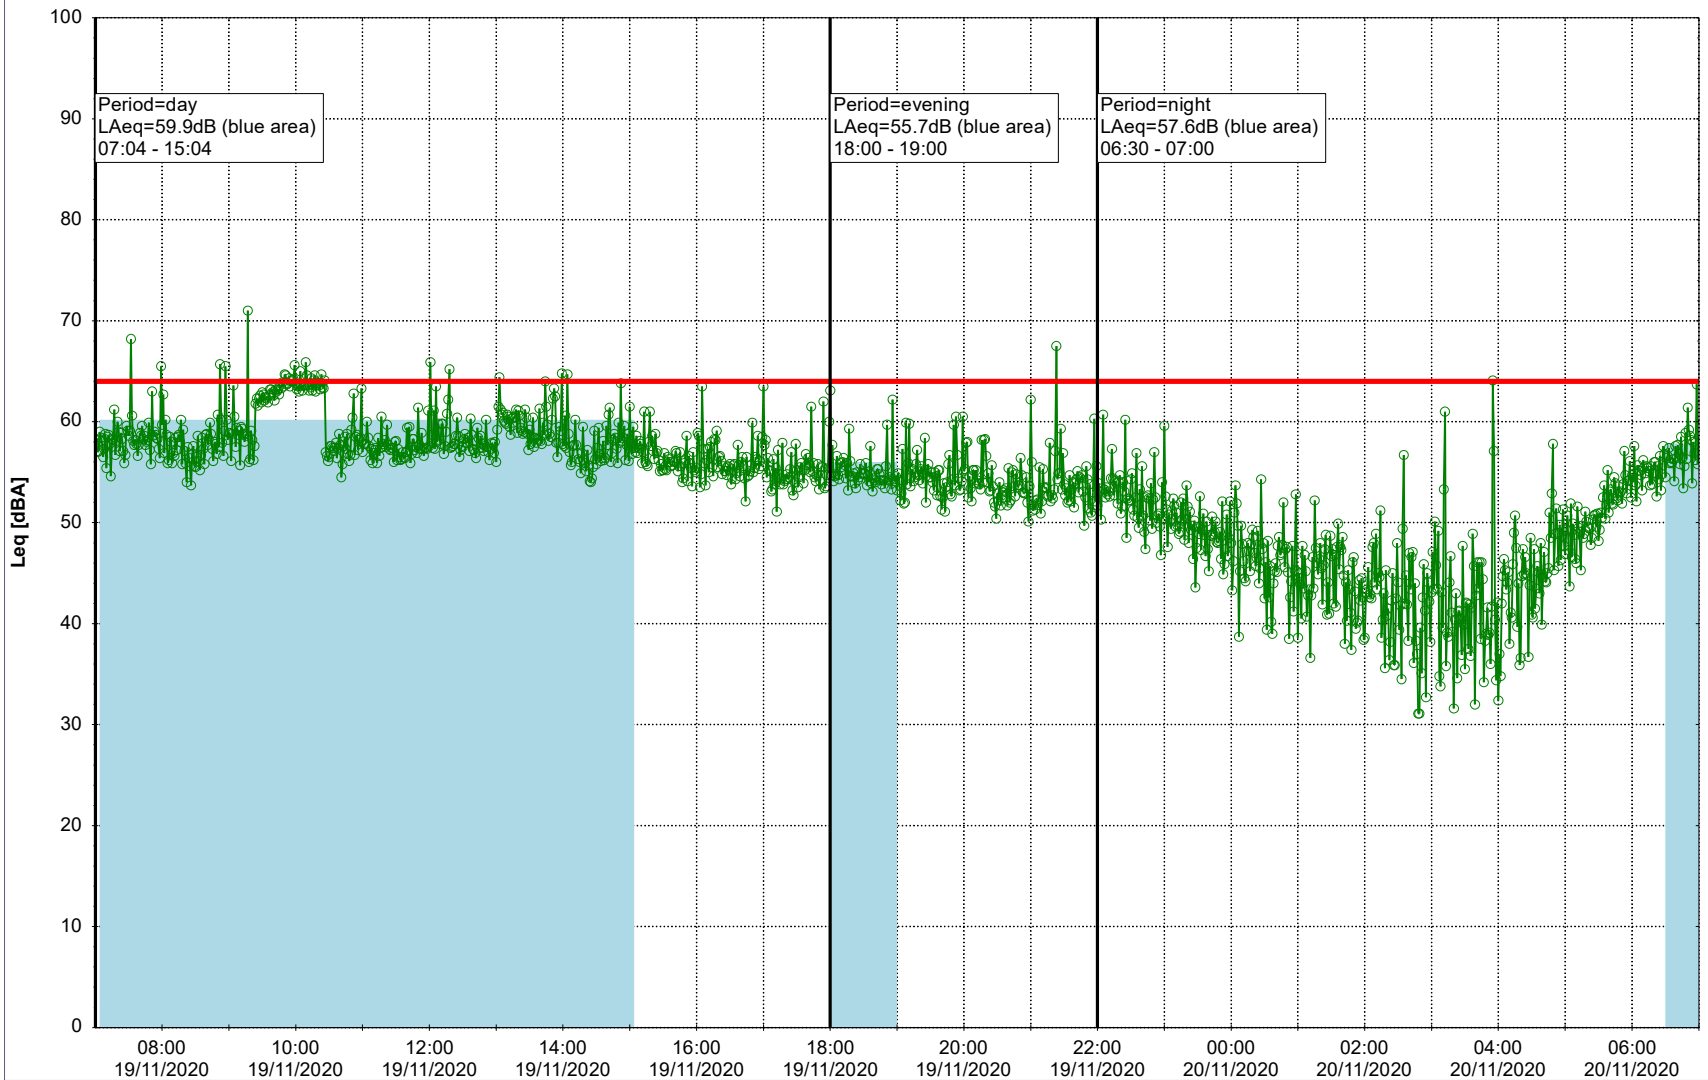

18/11/2020
19/11/2020

○○○ GAB_NS01

Project: Kronos Sydhavnen
Construction: Gåsebæk
Location: N-V

19/11/2020
20/11/2020

Remarks

Noise Time Related Diagram

○○○ GAB_NS01

Project: Kronos Sydhavnen
Construction: Gåsebæk
Location: N-V

20/11/2020
21/11/2020

Noise Time Related Diagram

○○○○ GAB_NS01

Remarks

...

Project: Kronos Sydhavnen
Construction: Gåsebæk
Location: N-V

Remarks

...

Noise Time Related Diagram

21/11/2020
22/11/2020

○○○○ GAB_NS01

Project: Kronos Sydhavnen
Construction: Gåsebæk
Location: N-V

22/11/2020
23/11/2020

Noise Time Related Diagram

○○○○ GAB_NS01

Remarks