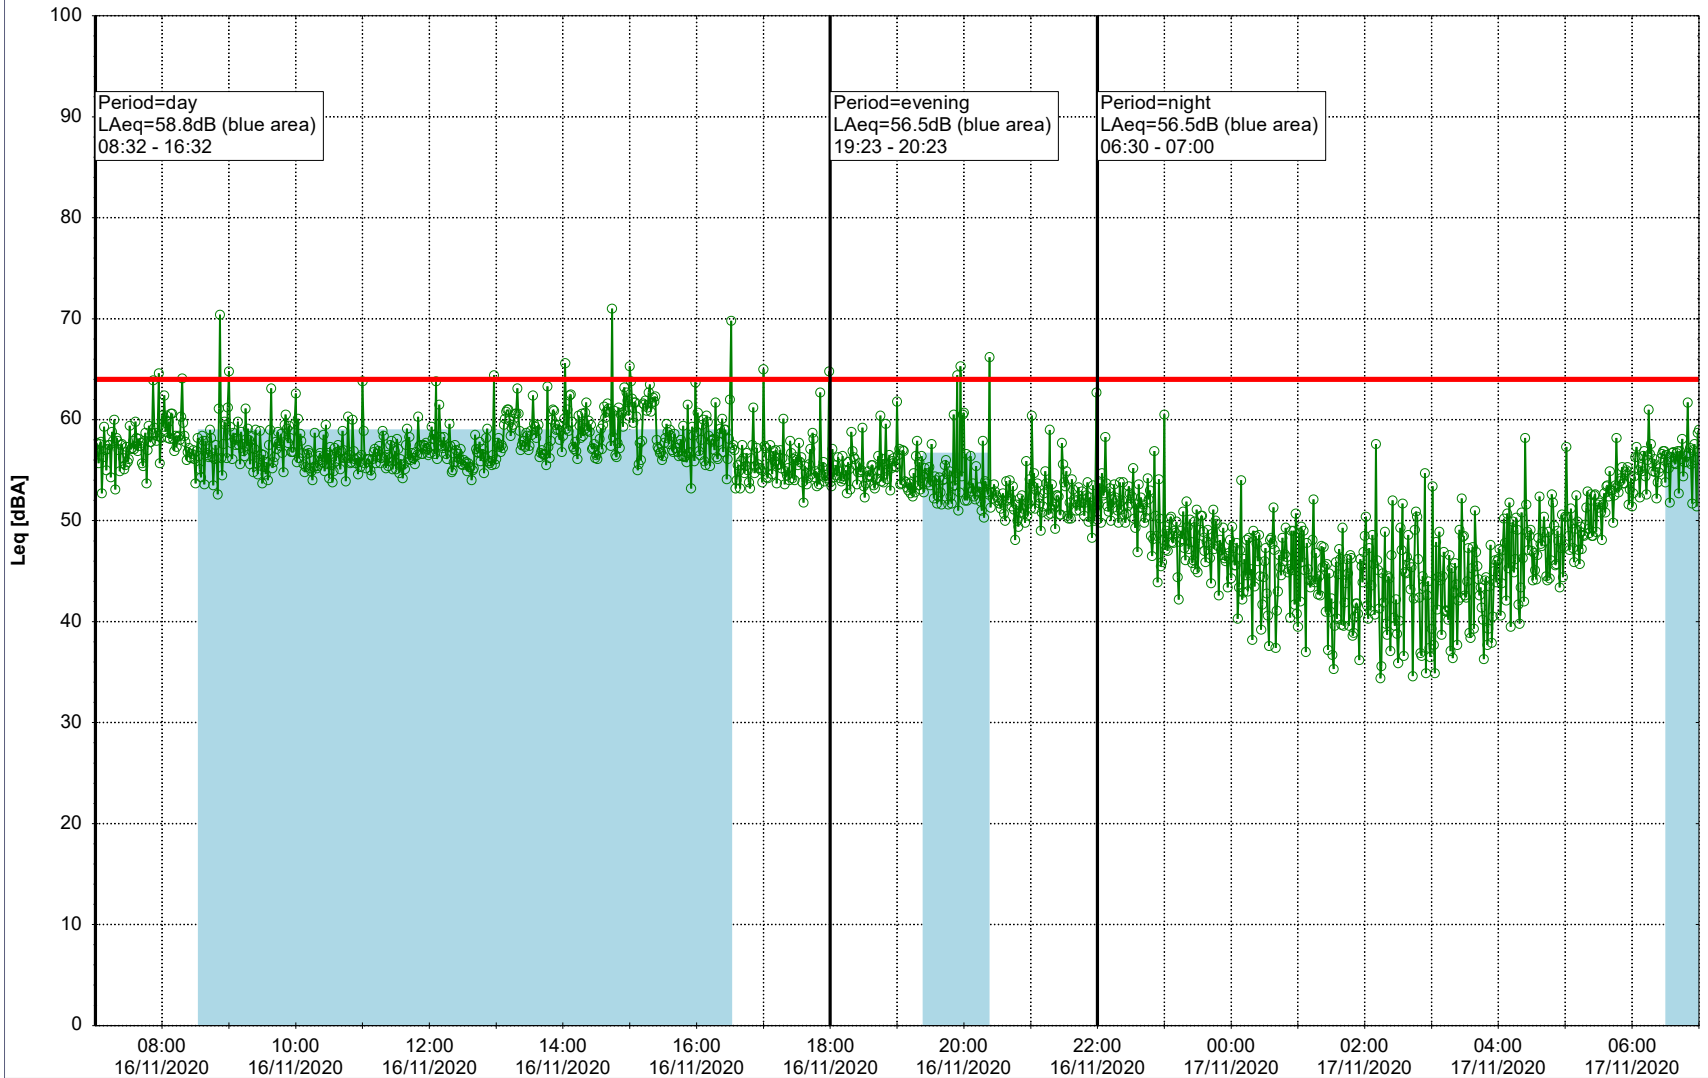

Project: Kronos Sydhavnen
Construction: Gåsebæk
Location: N-V

Remarks

...

Noise Time Related Diagram

16/11/2020
17/11/2020

○○○ GAB_NS01

Project: Kronos Sydhavnen
Construction: Gåsebæk
Location: N-V

Remarks

...

Noise Time Related Diagram

17/11/2020
18/11/2020

○○○ GAB_NS01

Project: Kronos Sydhavnen
Construction: Gåsebæk
Location: N-V

Remarks

...

Noise Time Related Diagram

18/11/2020
19/11/2020

○○○ GAB_NS01

Project: Kronos Sydhavnen
Construction: Gåsebæk
Location: N-V

19/11/2020
20/11/2020

Remarks

Noise Time Related Diagram

○○○ GAB_NS01

Project: Kronos Sydhavnen
Construction: Gåsebæk
Location: N-V

Noise Time Related Diagram

21/11/2020
22/11/2020

○○○○ GAB_NS01

Project: Kronos Sydhavnen
Construction: Gåsebæk
Location: N-V

22/11/2020
23/11/2020

Noise Time Related Diagram

○○○○ GAB_NS01

Remarks