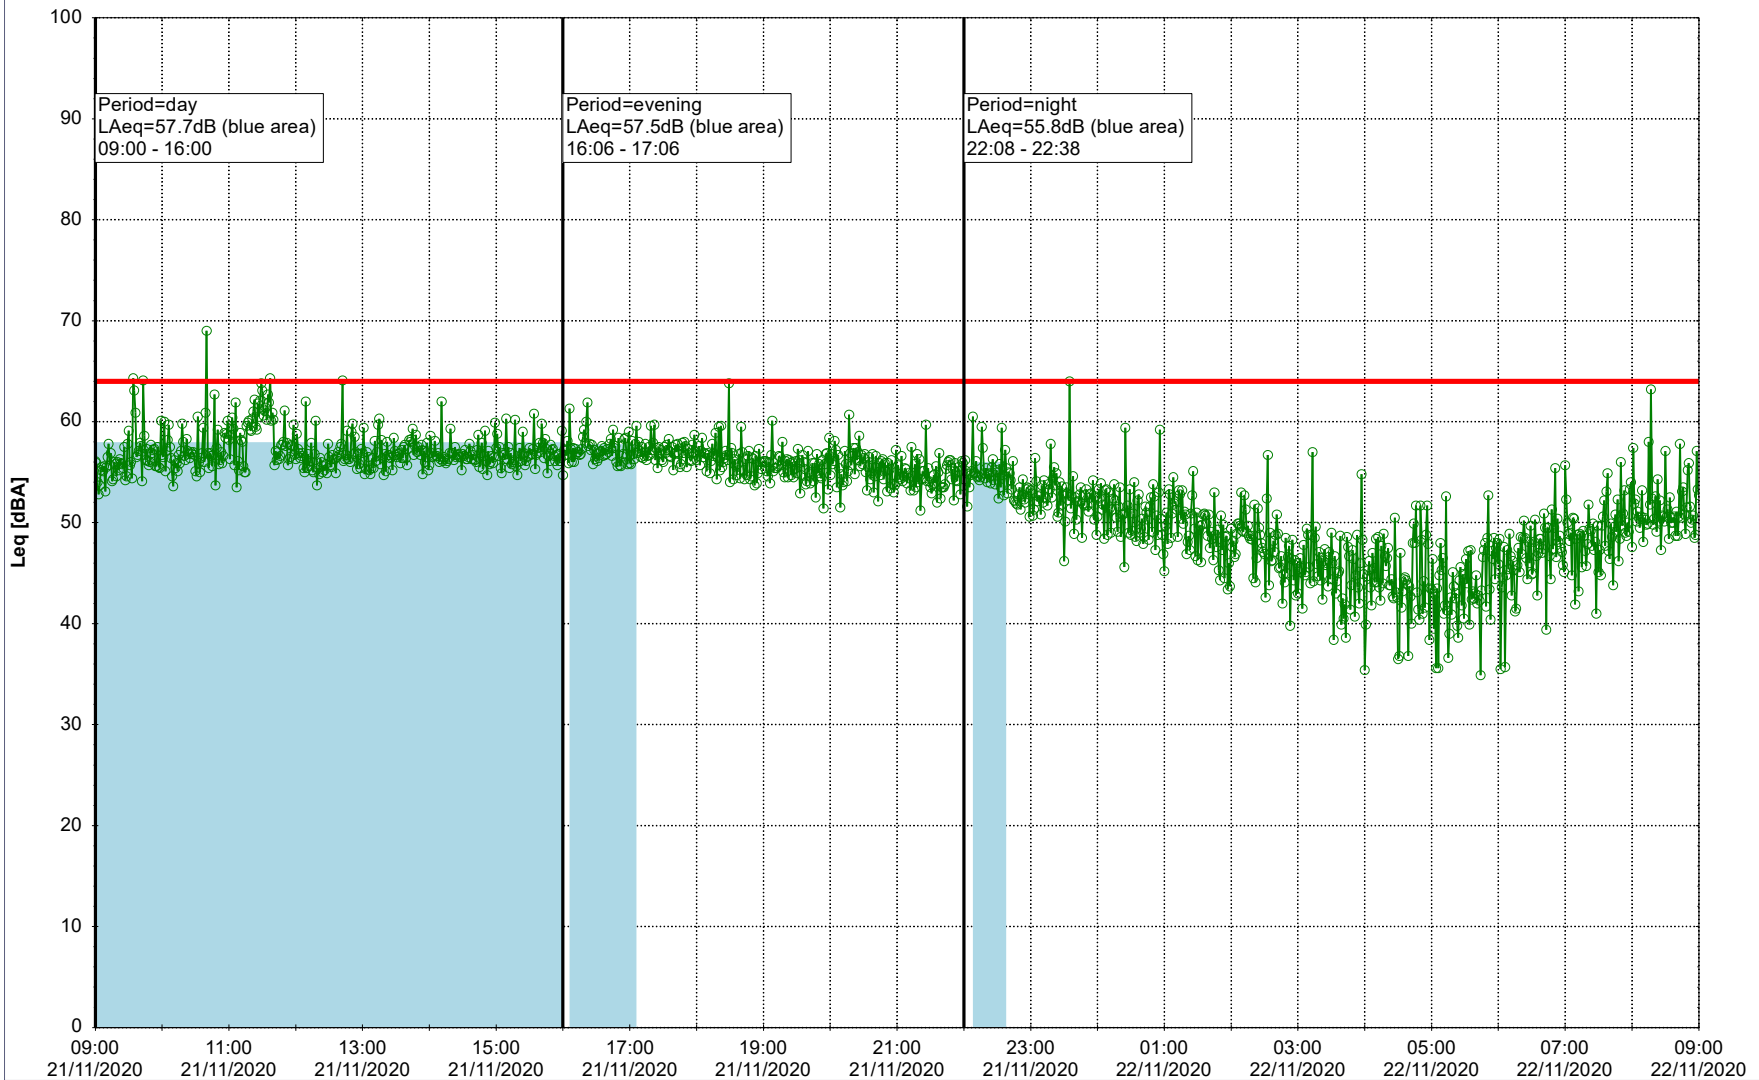

20/11/2020
21/11/2020

Noise Time Related Diagram

○○○○ GAB_NS01

Remarks

...

Project: Kronos Sydhavnen
Construction: Gåsebæk
Location: N-V

Remarks

...

Noise Time Related Diagram

21/11/2020
22/11/2020

○○○○ GAB_NS01

Project: Kronos Sydhavnen
Construction: Gåsebæk
Location: N-V

22/11/2020
23/11/2020

Noise Time Related Diagram

○○○○ GAB_NS01

Remarks