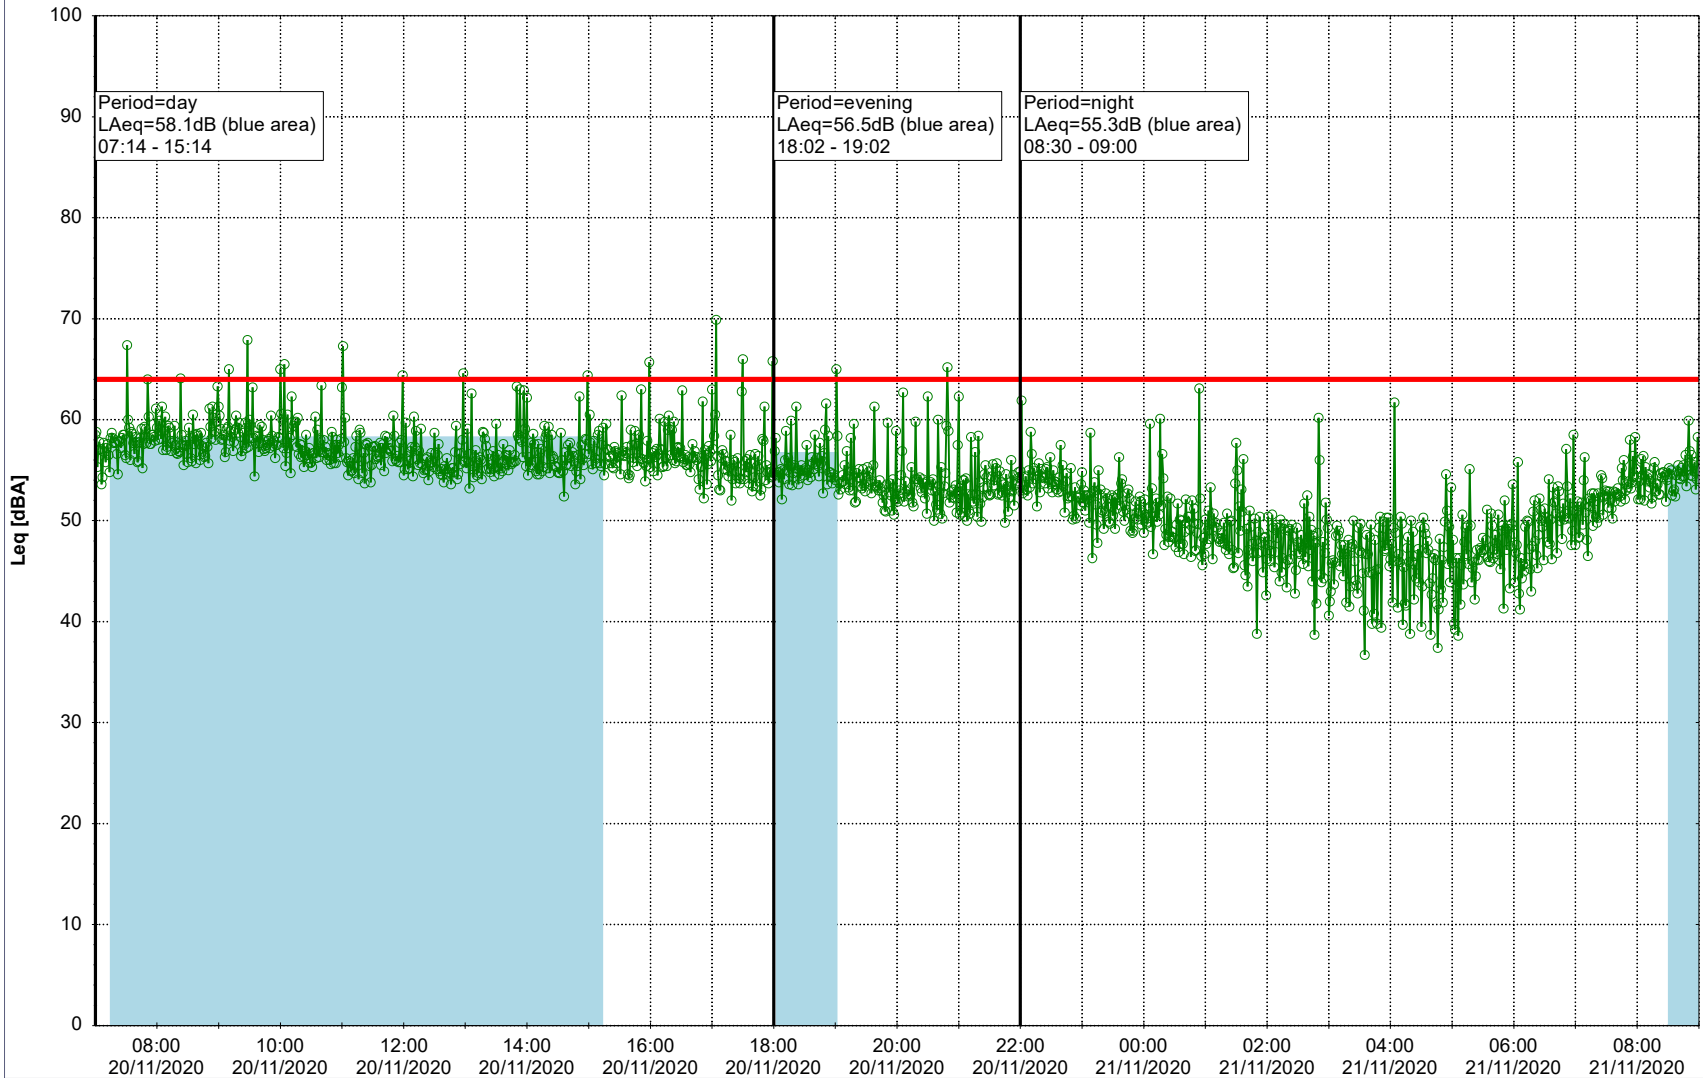

20/11/2020
21/11/2020

Noise Time Related Diagram

○○○○ GAB_NS01

Remarks

...

Project: Kronos Sydhavnen
Construction: Gåsebæk
Location: N-V

Remarks

...

Noise Time Related Diagram

21/11/2020
22/11/2020

○○○○ GAB_NS01

Project: Kronos Sydhavnen
Construction: Gåsebæk
Location: N-V

22/11/2020
23/11/2020

Noise Time Related Diagram

○○○○ GAB_NS01

Remarks