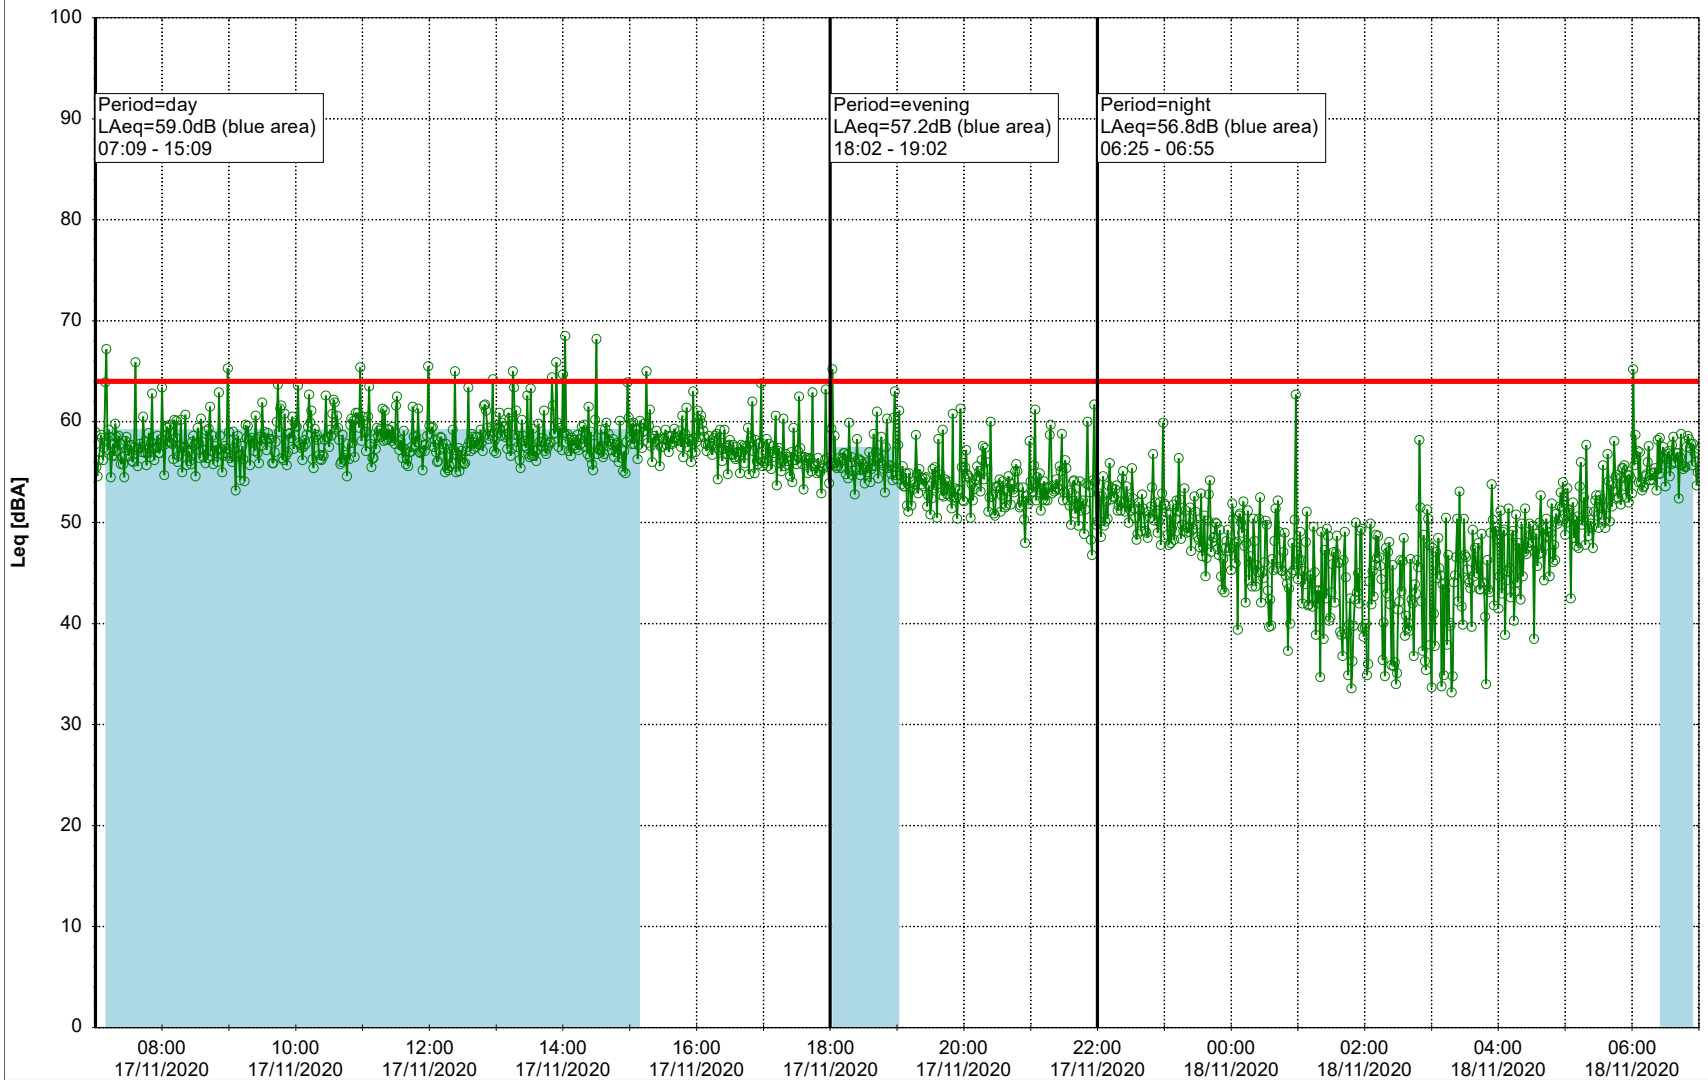

Project: Kronos Sydhavnen
Construction: Gåsebæk
Location: N-V

Remarks

...

Noise Time Related Diagram

16/11/2020
17/11/2020

○○○ GAB_NS01

Project: Kronos Sydhavnen
Construction: Gåsebæk
Location: N-V

Remarks

...

Noise Time Related Diagram

17/11/2020
18/11/2020

○○○ GAB_NS01

Project: Kronos Sydhavnen
Construction: Gåsebæk
Location: N-V

Remarks

...

Noise Time Related Diagram

18/11/2020
19/11/2020

○○○ GAB_NS01

Project: Kronos Sydhavnen
Construction: Gåsebæk
Location: N-V

19/11/2020
20/11/2020

Remarks

Noise Time Related Diagram

○○○ GAB_NS01

Project: Kronos Sydhavnen
Construction: Gåsebæk
Location: N-V

Noise Time Related Diagram

21/11/2020
22/11/2020

○○○○ GAB_NS01

Project: Kronos Sydhavnen
Construction: Gåsebæk
Location: N-V

22/11/2020
23/11/2020

Noise Time Related Diagram

○○○○ GAB_NS01

Remarks