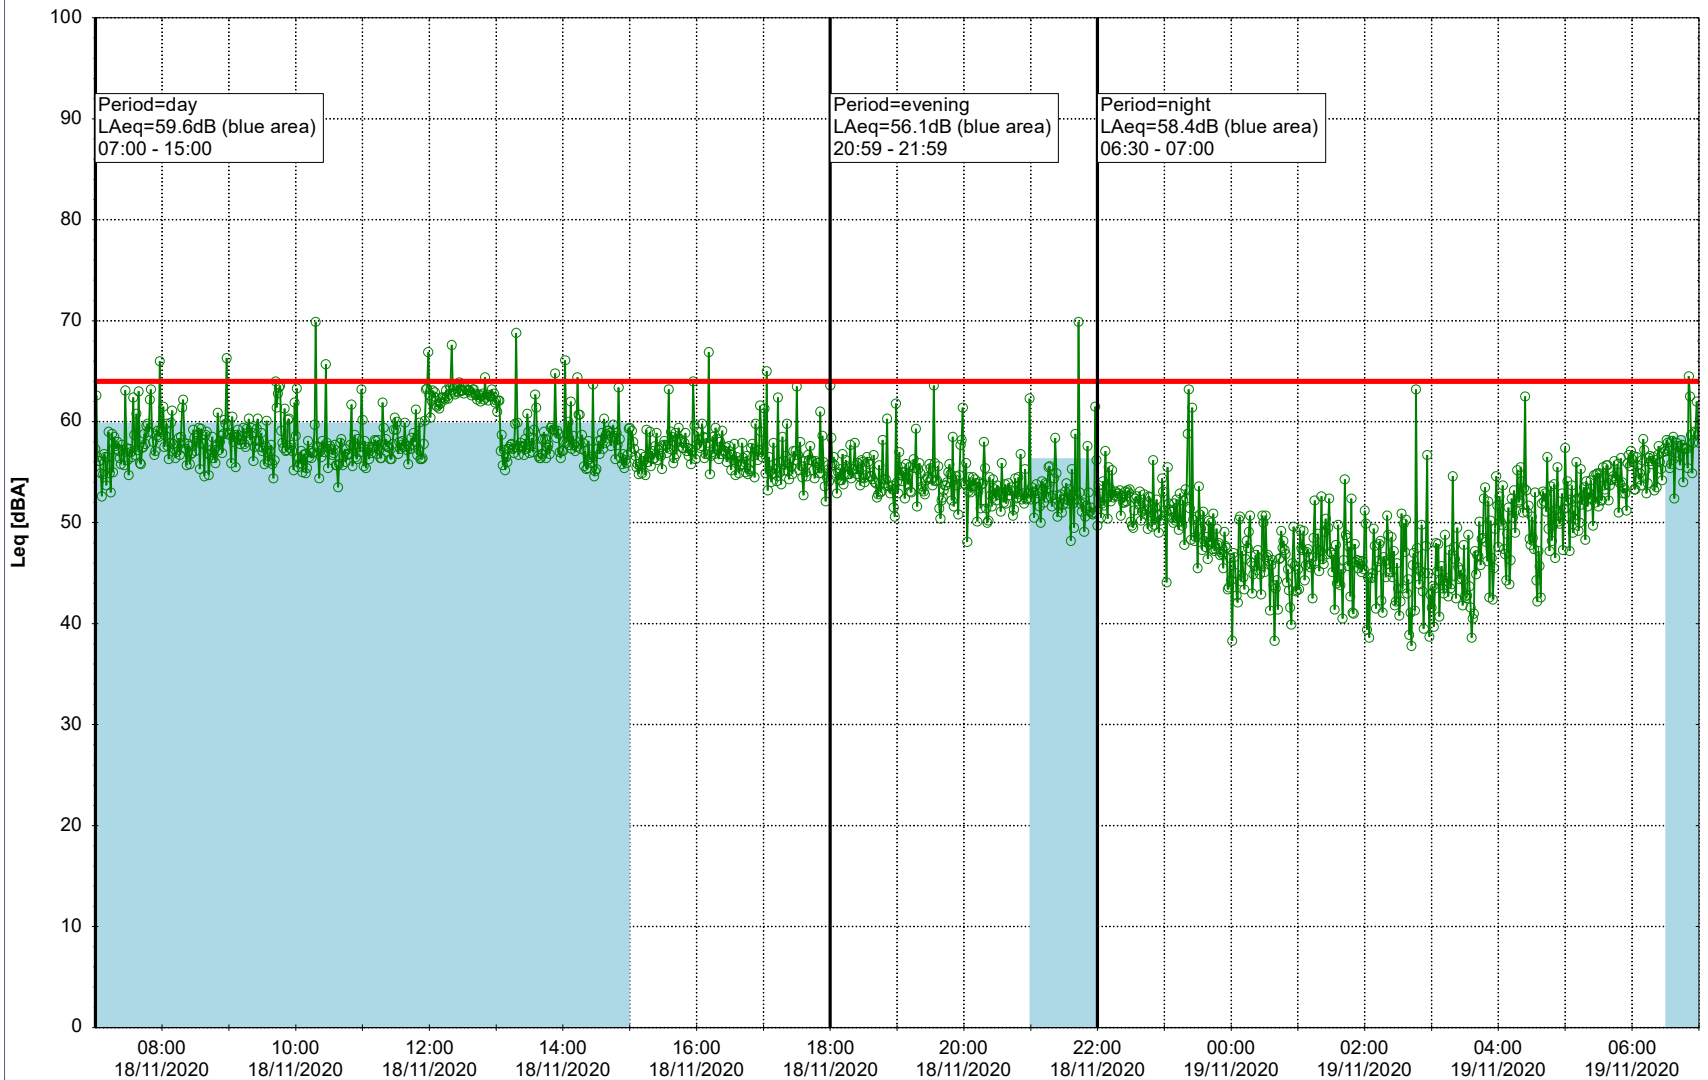

...

Noise Time Related Diagram

17/11/2020
18/11/2020

○○○ GAB_NS01

Project: Kronos Sydhavnen
Construction: Gåsebæk
Location: N-V

Remarks

...

Noise Time Related Diagram

18/11/2020
19/11/2020

○○○ GAB_NS01

Project: Kronos Sydhavnen
Construction: Gåsebæk
Location: N-V

19/11/2020
20/11/2020

Remarks

Noise Time Related Diagram

○○○ GAB_NS01

Project: Kronos Sydhavnen
Construction: Gåsebæk
Location: N-V

20/11/2020
21/11/2020

Noise Time Related Diagram

○○○○ GAB_NS01

Remarks

...

Project: Kronos Sydhavnen
Construction: Gåsebæk
Location: N-V

Remarks

...

Noise Time Related Diagram

21/11/2020
22/11/2020

○○○○ GAB_NS01

Project: Kronos Sydhavnen
Construction: Gåsebæk
Location: N-V

22/11/2020
23/11/2020

Noise Time Related Diagram

○○○○ GAB_NS01

Remarks