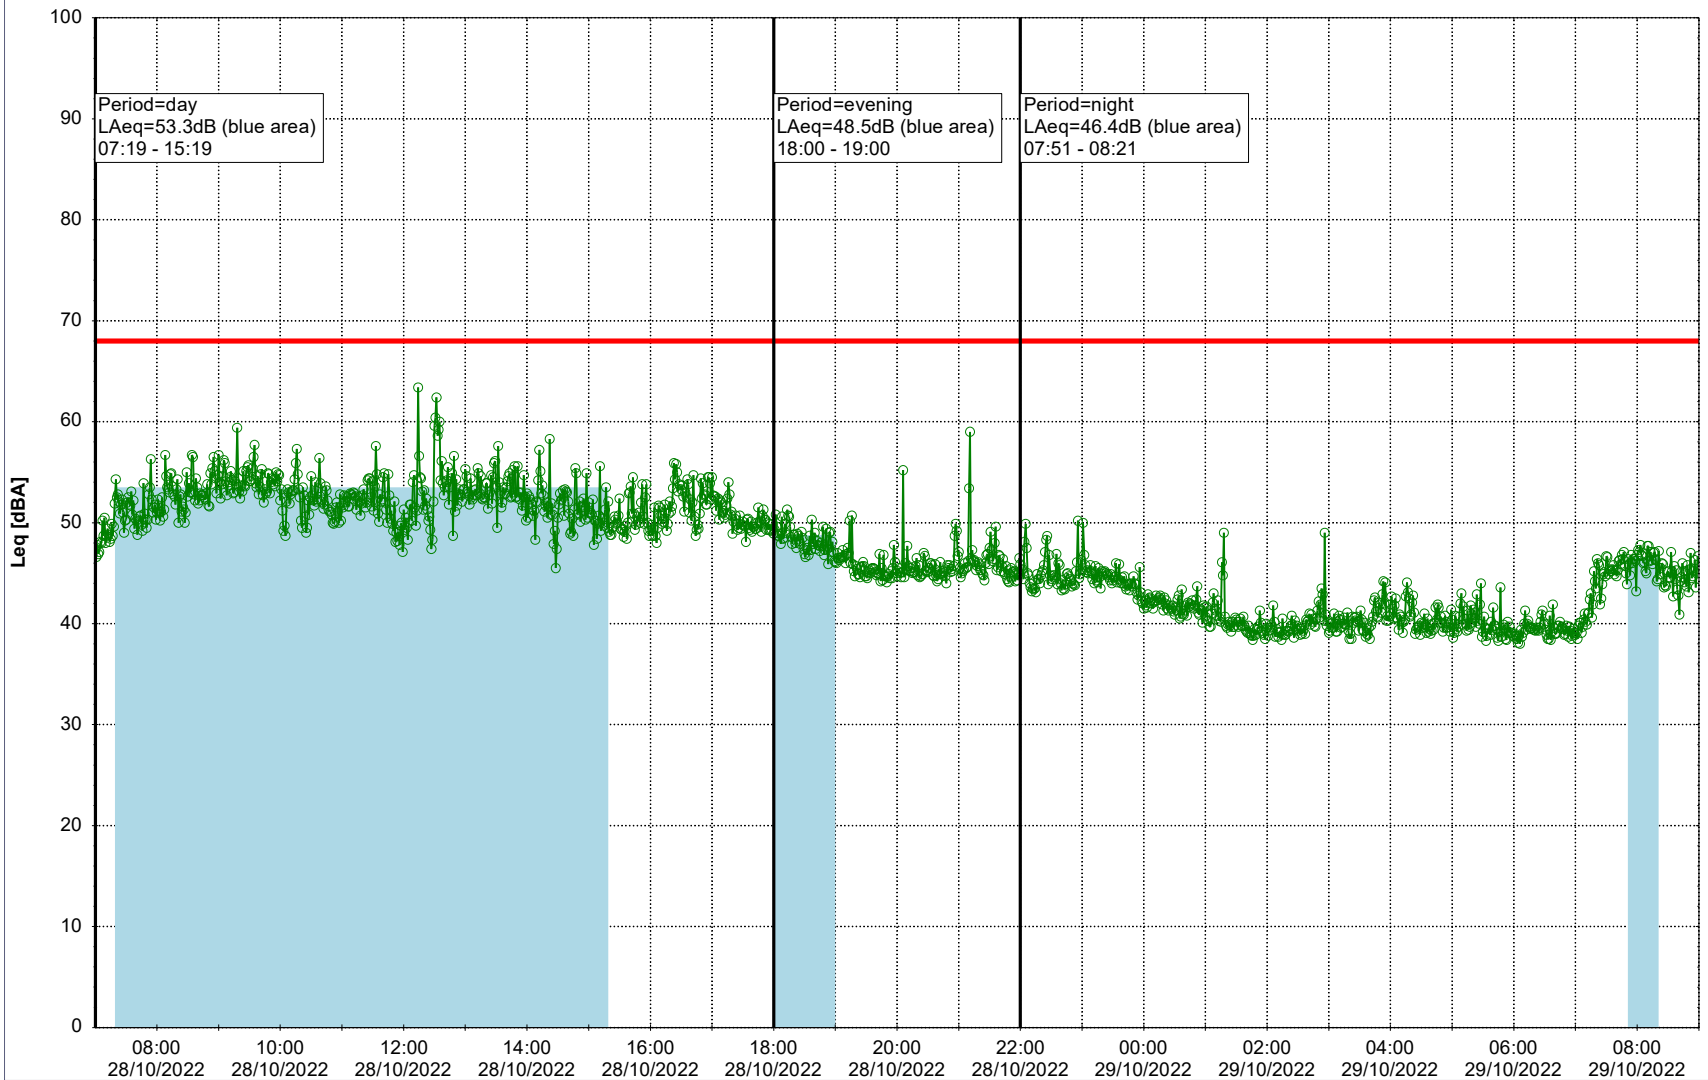

EBR-OVK_NS02

Remarks

...

Noise Time Related Diagram

27/10/2022
28/10/2022

○○○○ EBR-OVK_NS02

Project: Kronos Sydhavnen
Construction: Enghave Brygge
Location: N-V

Plan View

Remarks

...

Noise Time Related Diagram

28/10/2022
29/10/2022

○○○○ EBR-OVK_NS02

Project: Kronos Sydhavnen
Construction: Enghave Brygge
Location: N-V

Plan View

Remarks

...

Noise Time Related Diagram

29/10/2022
30/10/2022

○○○ EBR-OVK_NS02

Project: Kronos Sydhavnen
Construction: Enghave Brygge
Location: N-V

Plan View

Remarks

...