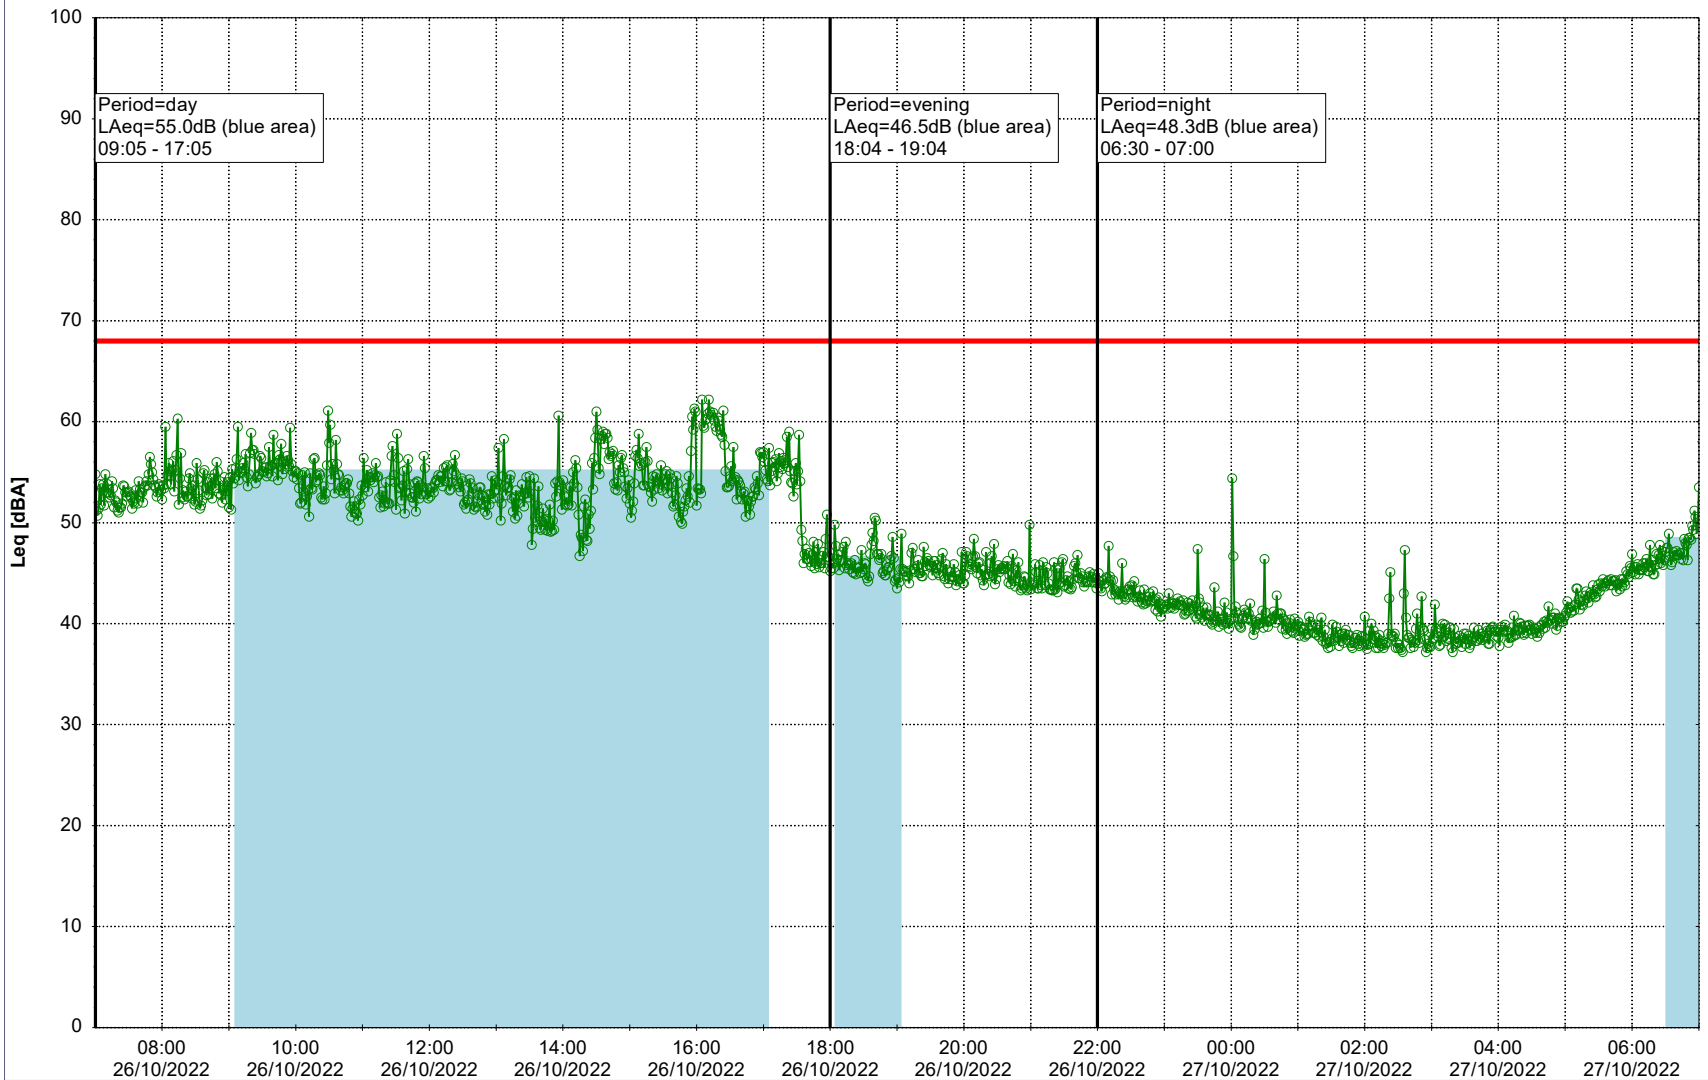

Plan View

Remarks

...

Noise Time Related Diagram

26/10/2022
27/10/2022

○○○○ EBR-OVK_NS02

Project: Kronos Sydhavnen
Construction: Enghave Brygge
Location: N-V

Plan View

EBR-OVK_NS02

Remarks

...

Noise Time Related Diagram

27/10/2022
28/10/2022

○○○○ EBR-OVK_NS02

Project: Kronos Sydhavnen
Construction: Enghave Brygge
Location: N-V

Plan View