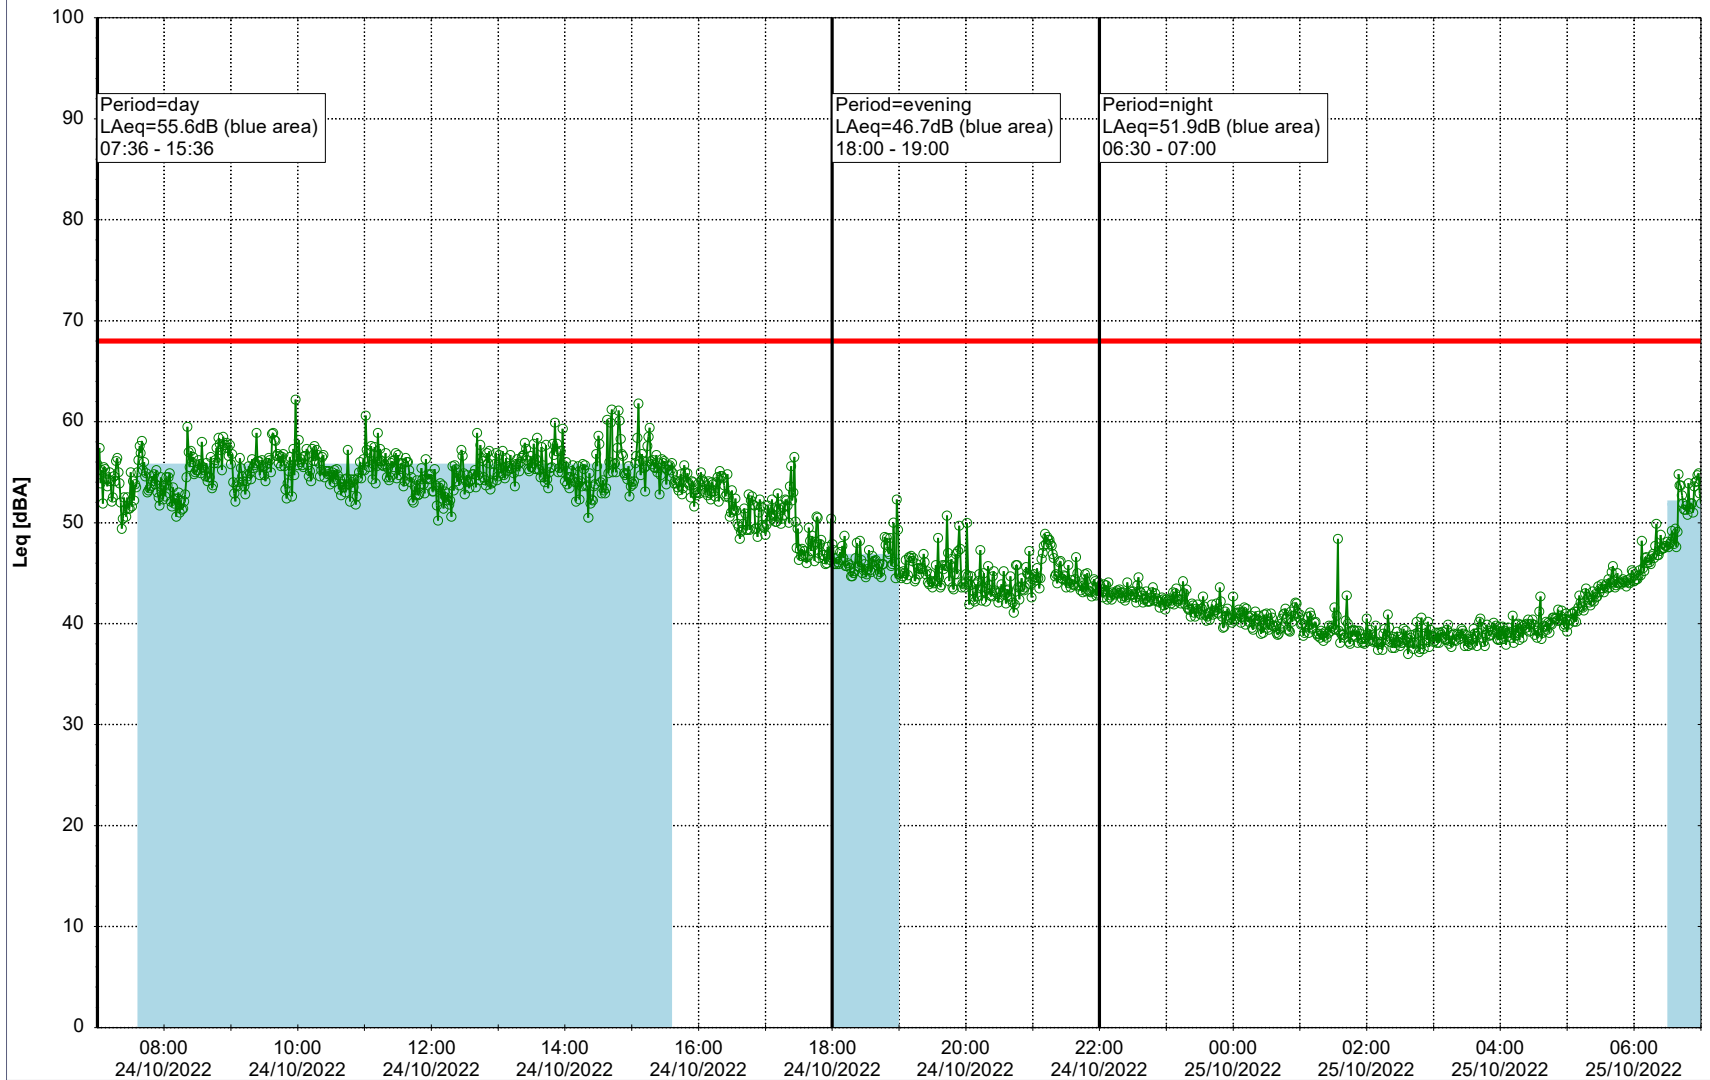

Project: Kronos Sydhavnen
Construction: Enghave Brygge
Location: N-V

Plan View

EBR-OVK_NS02

Remarks

...

Noise Time Related Diagram

24/10/2022
25/10/2022

○○○ EBR-OVK_NS02

Project: Kronos Sydhavnen
Construction: Enghave Brygge
Location: N-V

Plan View

Remarks

...

Noise Time Related Diagram

25/10/2022
26/10/2022

○○○ EBR-OVK_NS02

Project: Kronos Sydhavnen
Construction: Enghave Brygge
Location: N-V

Plan View

Remarks

...

Noise Time Related Diagram

26/10/2022
27/10/2022

○○○○ EBR-OVK_NS02

Project: Kronos Sydhavnen
Construction: Enghave Brygge
Location: N-V

Plan View