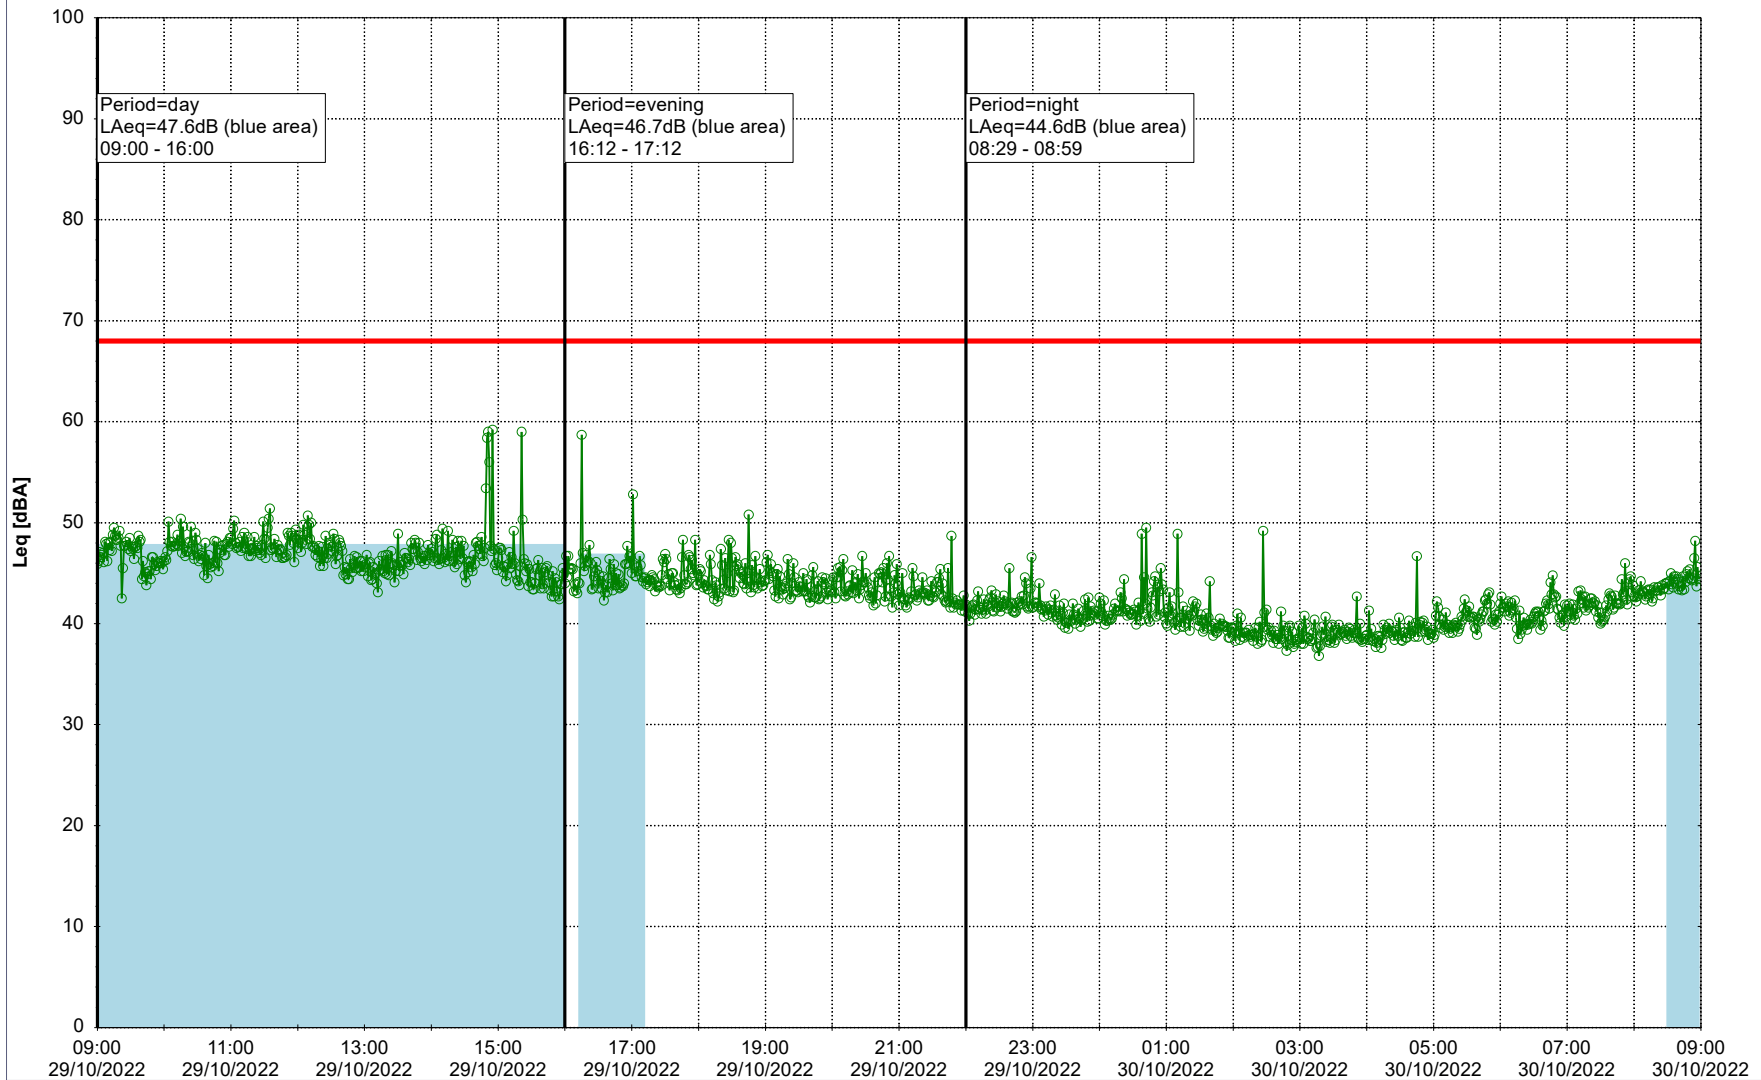

Remarks

...

Noise Time Related Diagram

28/10/2022
29/10/2022

○○○○ EBR-OVK_NS02

Project: Kronos Sydhavnen
Construction: Enghave Brygge
Location: N-V

Plan View

Remarks

...

Noise Time Related Diagram

29/10/2022
30/10/2022

○○○ EBR-OVK_NS02

Project: Kronos Sydhavnen
Construction: Enghave Brygge
Location: N-V

Plan View

Remarks

...