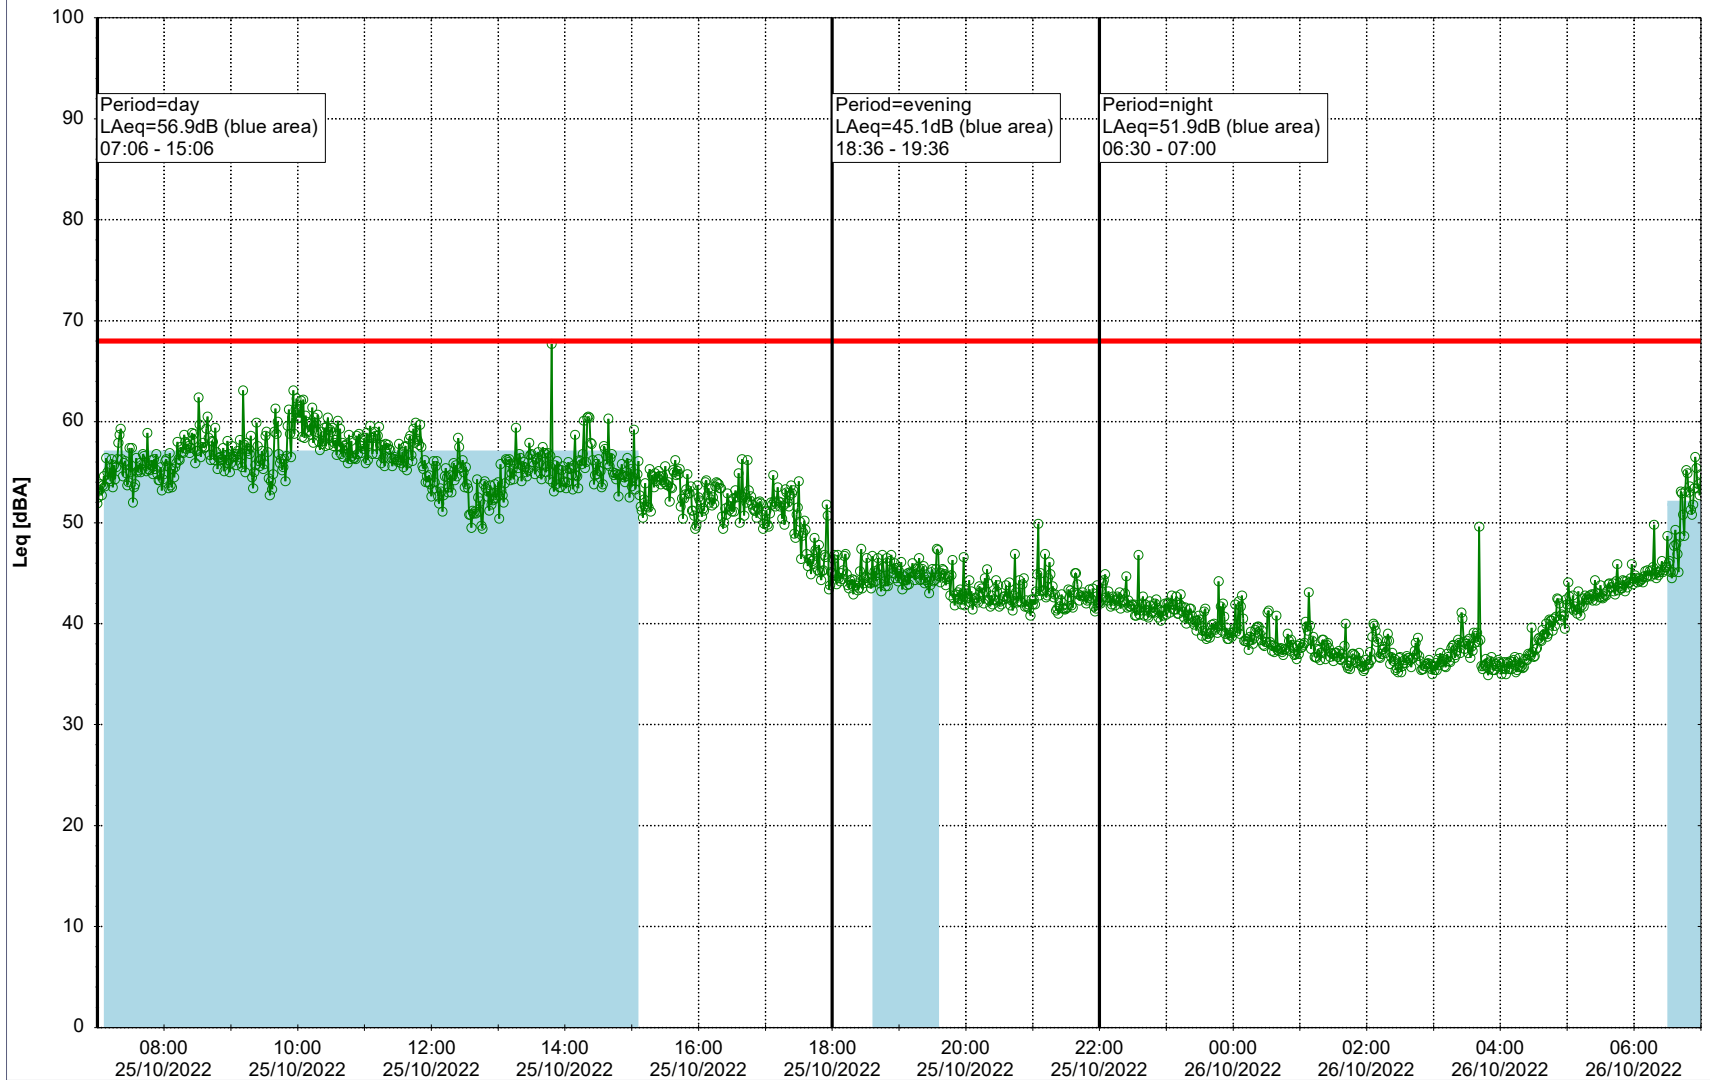

Project: Kronos Sydhavnen
Construction: Enghave Brygge
Location: N-V

Plan View

Remarks

...

Noise Time Related Diagram

25/10/2022
26/10/2022

○○○ EBR-OVK_NS02

Project: Kronos Sydhavnen
Construction: Enghave Brygge
Location: N-V

Plan View

Remarks

...

Noise Time Related Diagram

26/10/2022
27/10/2022

○○○○ EBR-OVK_NS02

Project: Kronos Sydhavnen
Construction: Enghave Brygge
Location: N-V

Plan View

EBR-OVK_NS02

Remarks

...

Noise Time Related Diagram

27/10/2022
28/10/2022

○○○○ EBR-OVK_NS02

Project: Kronos Sydhavnen
Construction: Enghave Brygge
Location: N-V

Plan View