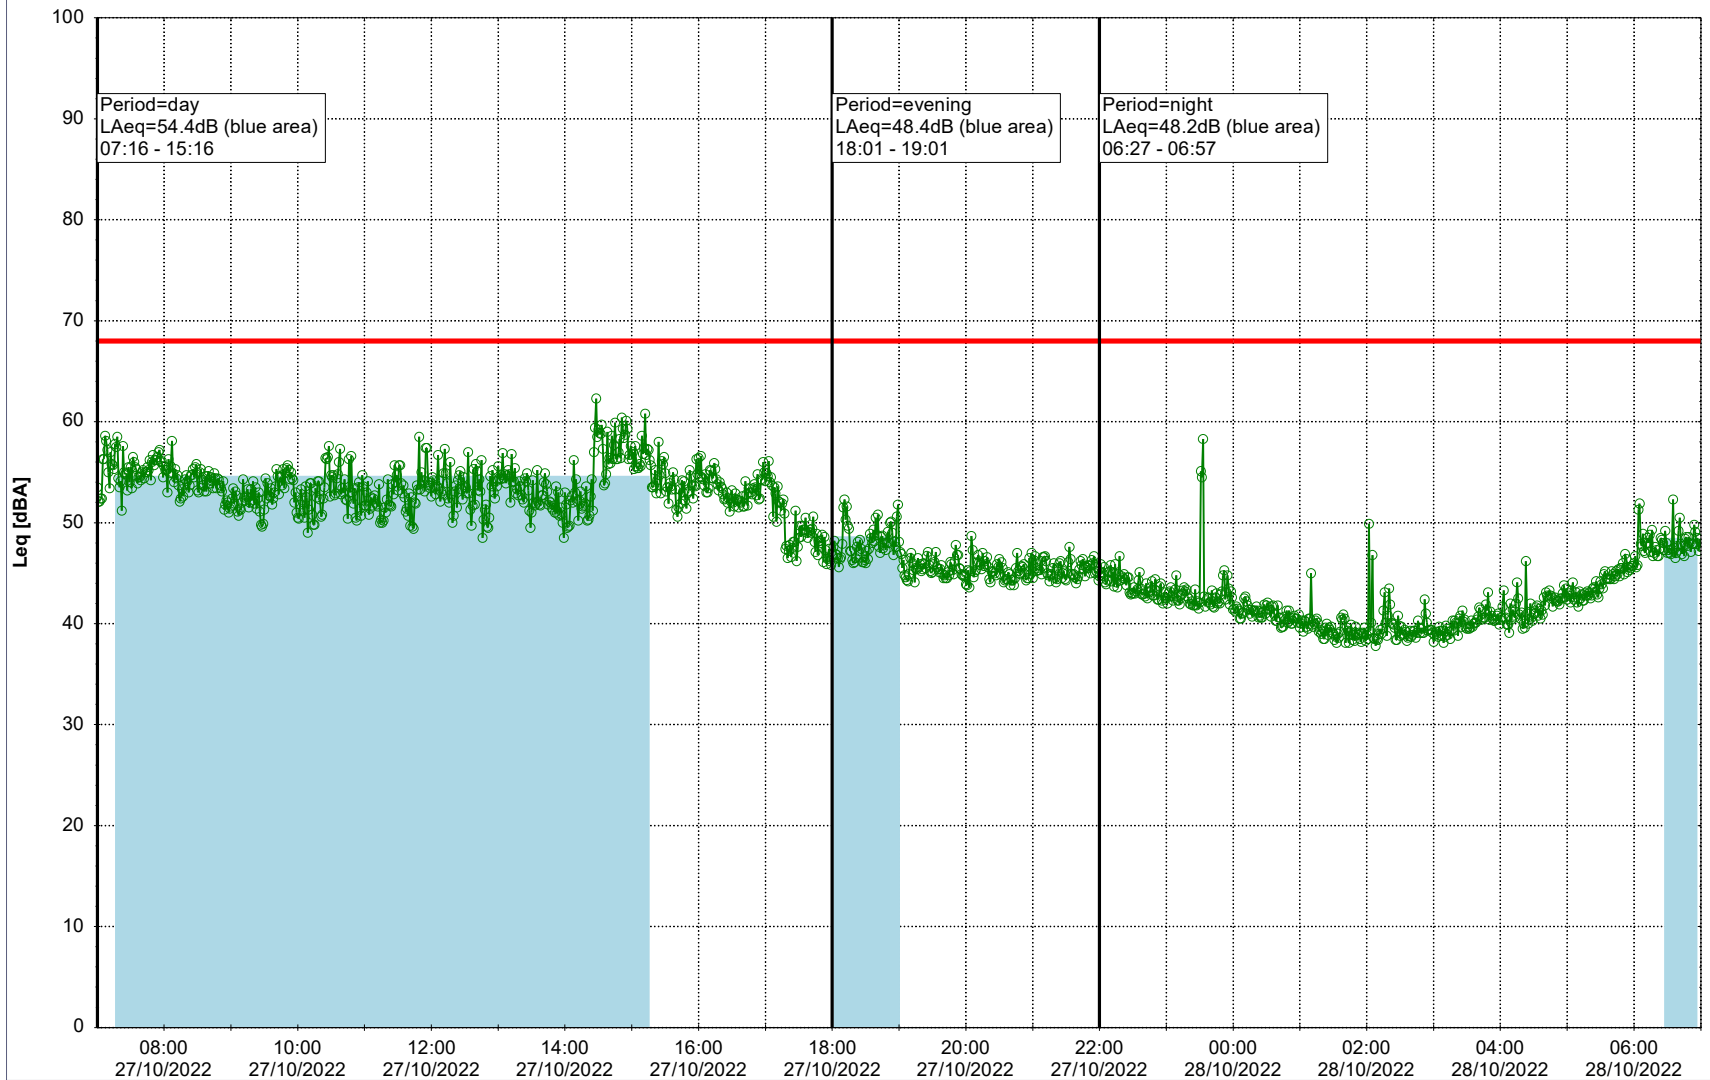

EBR-OVK_NS02

Remarks

...

Noise Time Related Diagram

27/10/2022
28/10/2022

○○○○ EBR-OVK_NS02

Project: Kronos Sydhavnen
Construction: Enghave Brygge
Location: N-V

Plan View

Remarks

...

Noise Time Related Diagram

28/10/2022
29/10/2022

○○○○ EBR-OVK_NS02

Project: Kronos Sydhavnen
Construction: Enghave Brygge
Location: N-V

Plan View

Remarks

...

Noise Time Related Diagram

29/10/2022
30/10/2022

○○○ EBR-OVK_NS02

Project: Kronos Sydhavnen
Construction: Enghave Brygge
Location: N-V

Plan View

Remarks

...