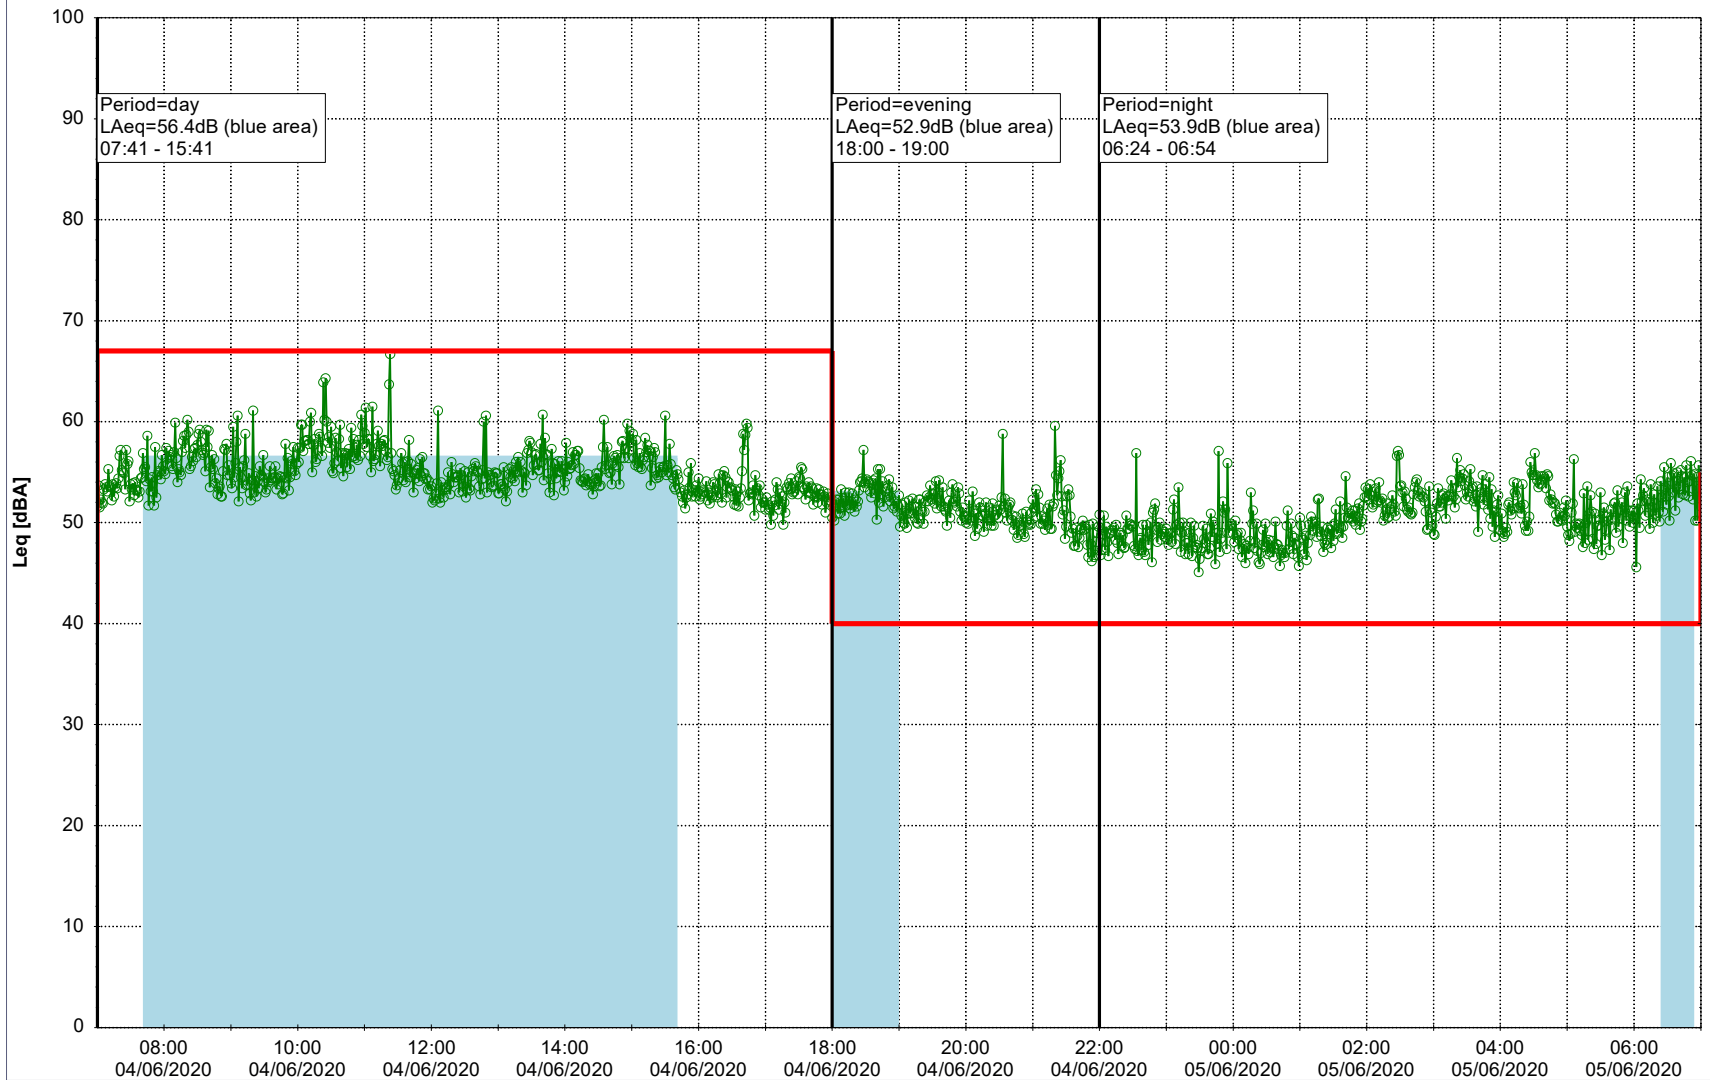

Plan View

0 5 10 15 20 [m]

Remarks

...

Noise Time Related Diagram

04/06/2020
05/06/2020

○○○○ SLU_NS01

Project: Kronos Sydhavnen
Construction: Sluseholmen
Location: N-V

Plan View

Remarks

...

Noise Time Related Diagram

05/06/2020
06/06/2020

○○○○ SLU_NS01

Project: Kronos Sydhavnen
Construction: Sluseholmen
Location: N-V

Plan View

Remarks

...

Noise Time Related Diagram

06/06/2020
07/06/2020

○○○ SLU_NS01

Project: Kronos Sydhavnen
Construction: Sluseholmen
Location: N-V

Plan View

Remarks