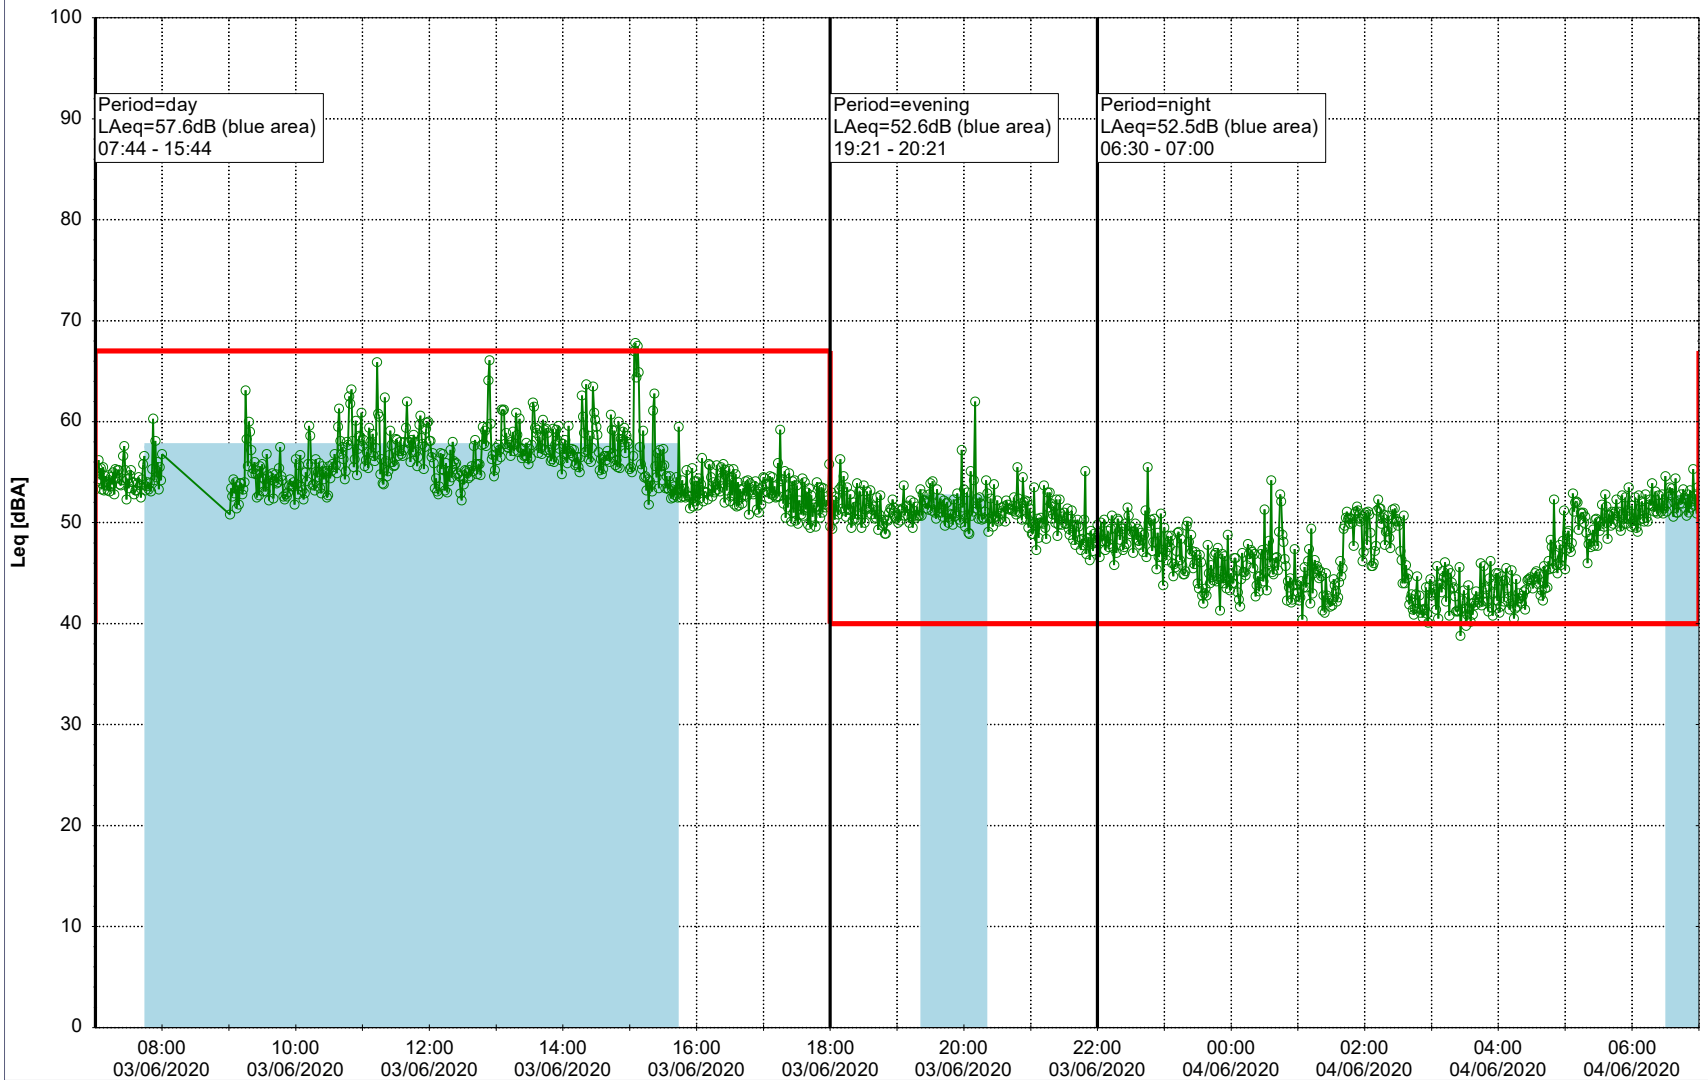

0 5 10 15 20 [m]

Remarks

...

Noise Time Related Diagram

03/06/2020

04/06/2020

○○○○ SLU_NS01

Project: Kronos Sydhavnen
Construction: Sluseholmen
Location: N-V

Plan View

0 5 10 15 20 [m]

Remarks

...

Noise Time Related Diagram

04/06/2020
05/06/2020

○○○○ SLU_NS01

Project: Kronos Sydhavnen
Construction: Sluseholmen
Location: N-V

Plan View

Remarks

...

Noise Time Related Diagram

05/06/2020
06/06/2020

○○○○ SLU_NS01

Project: Kronos Sydhavnen
Construction: Sluseholmen
Location: N-V

Plan View

Remarks

...

Noise Time Related Diagram

06/06/2020
07/06/2020

○○○ SLU_NS01

Project: Kronos Sydhavnen
Construction: Sluseholmen
Location: N-V

Plan View

Remarks