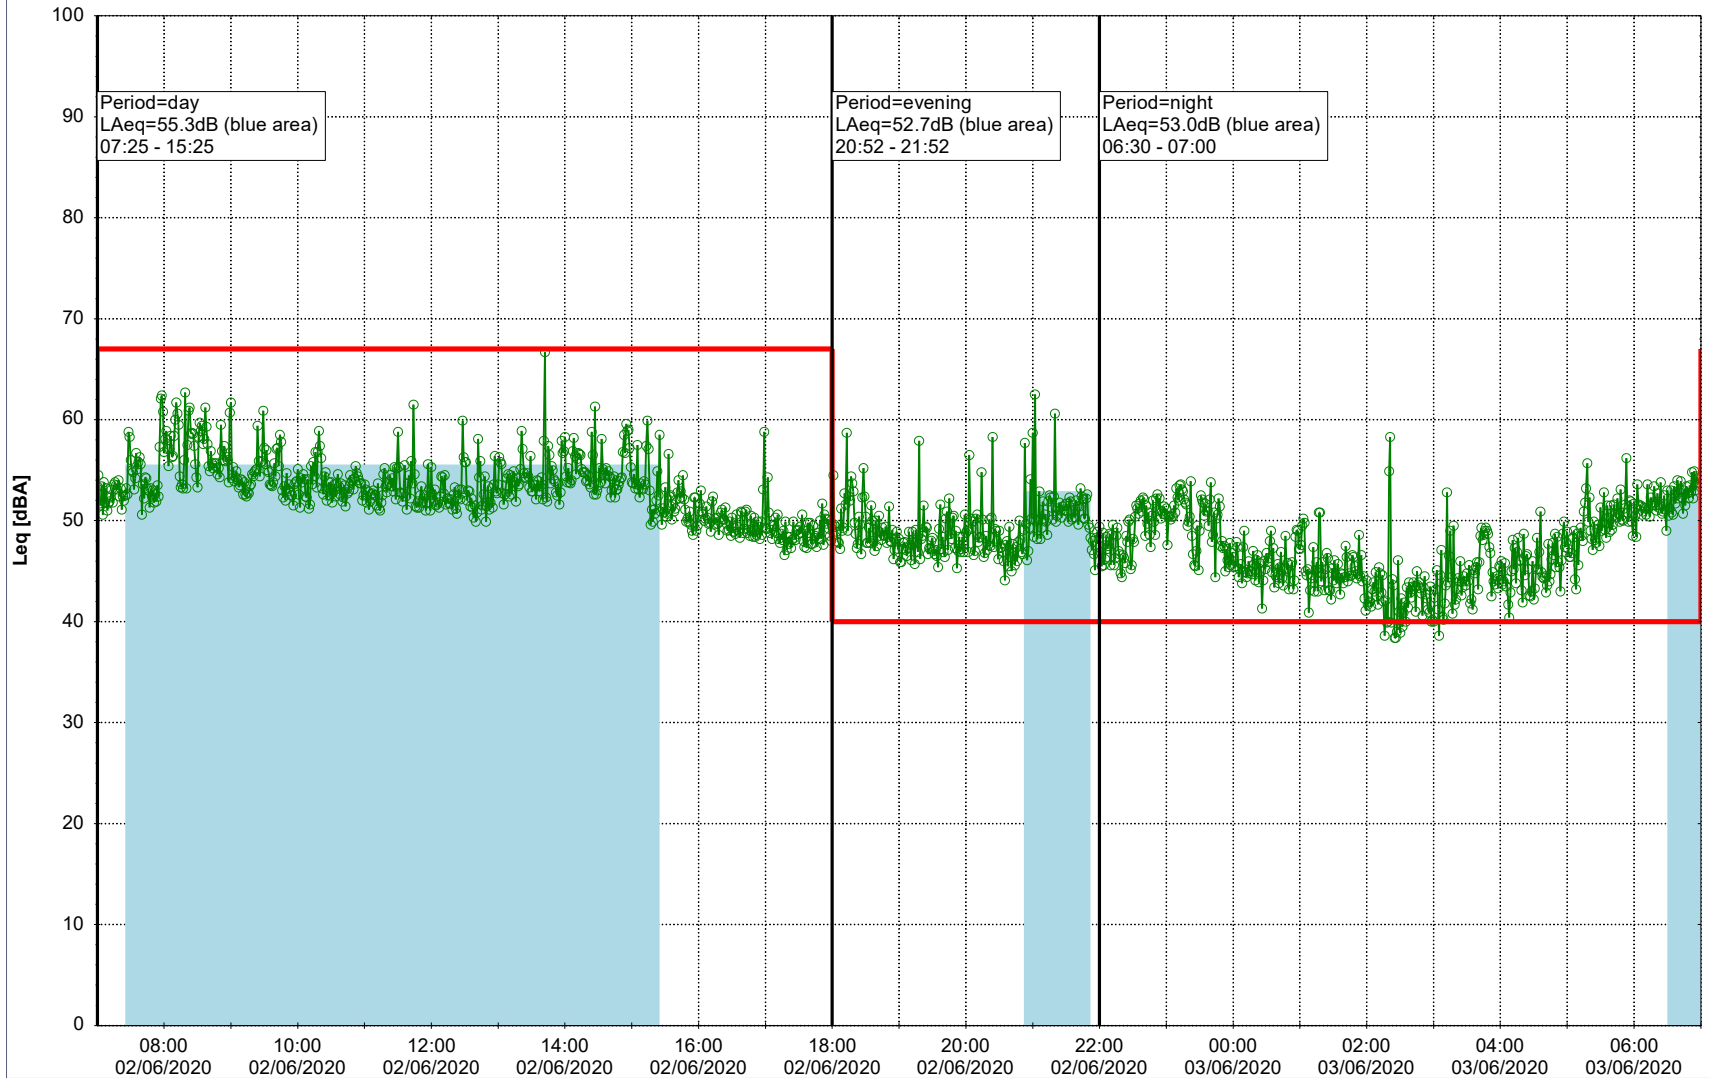

Plan View

Remarks

...

Noise Time Related Diagram

02/06/2020
03/06/2020

○○○ SLU_NS01

Project: Kronos Sydhavnen
Construction: Sluseholmen
Location: N-V

Plan View

0 5 10 15 20 [m]

Remarks

...

Noise Time Related Diagram

03/06/2020

04/06/2020

○○○○ SLU_NS01

Project: Kronos Sydhavnen
Construction: Sluseholmen
Location: N-V

Plan View

0 5 10 15 20 [m]

Remarks

...

Noise Time Related Diagram

04/06/2020
05/06/2020

○○○○ SLU_NS01

Project: Kronos Sydhavnen
Construction: Sluseholmen
Location: N-V

Plan View

Remarks

...

Noise Time Related Diagram

05/06/2020
06/06/2020

○○○○ SLU_NS01

Project: Kronos Sydhavnen
Construction: Sluseholmen
Location: N-V

Plan View