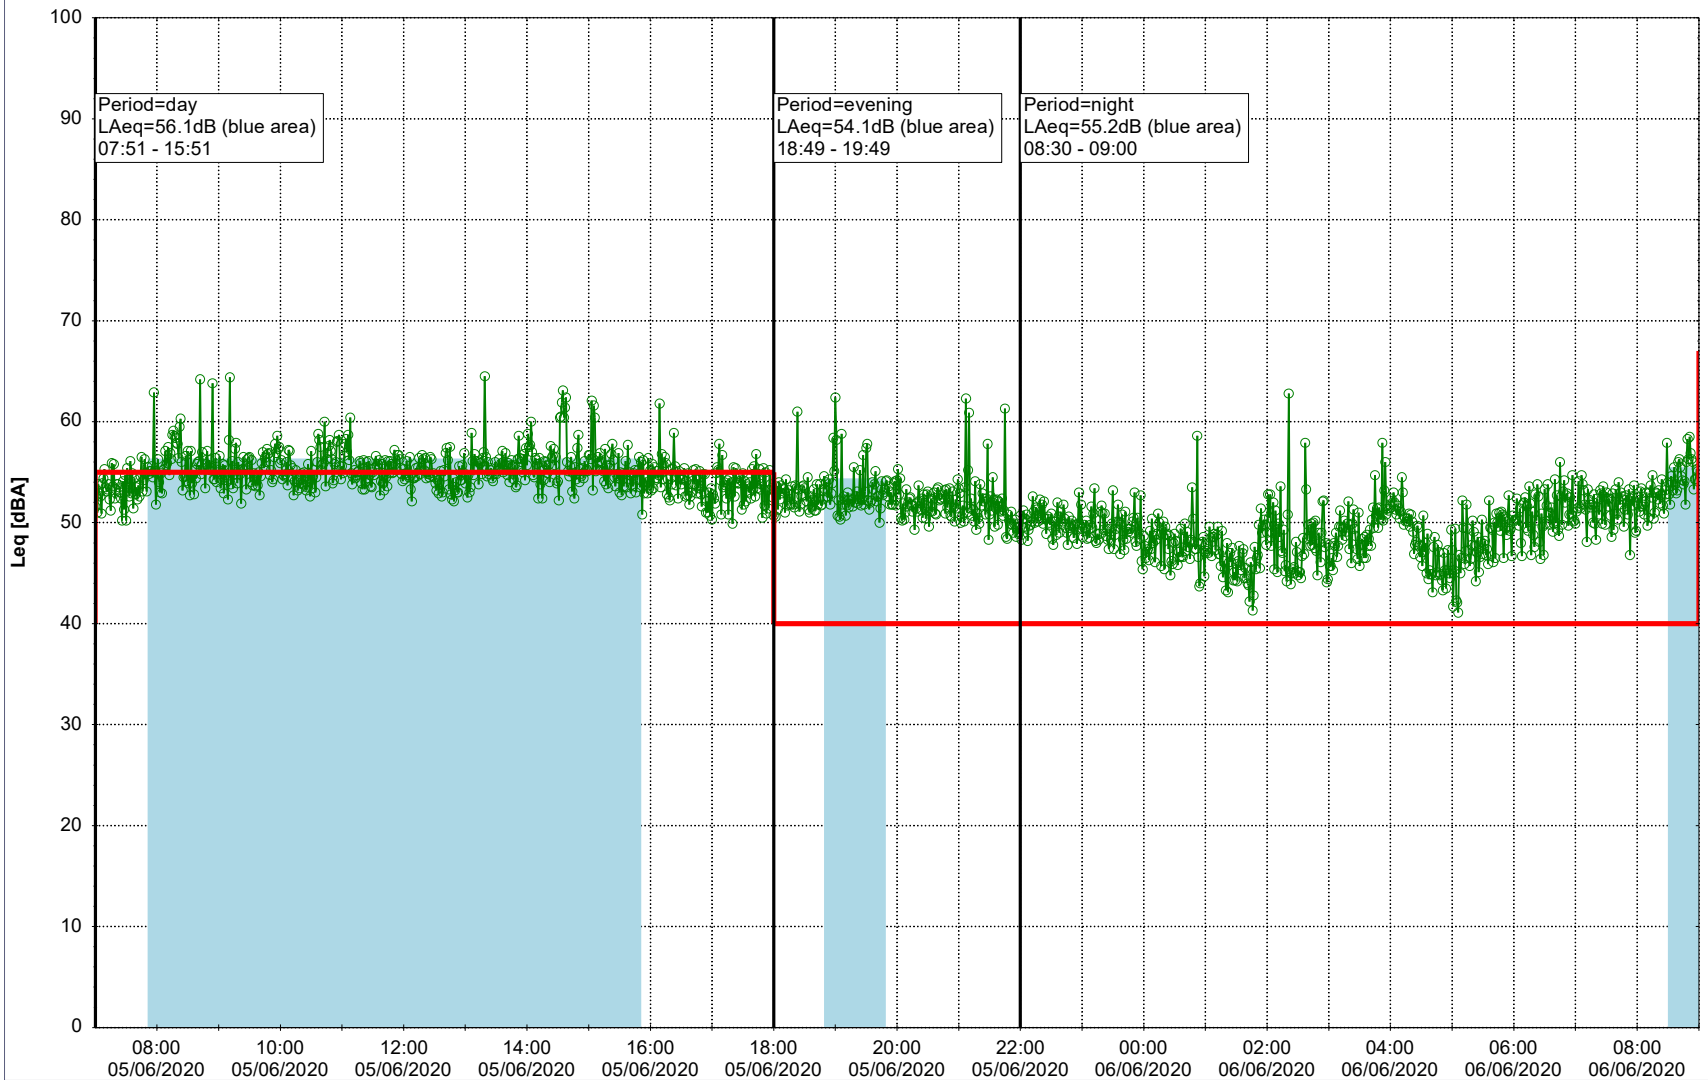

Plan View

0 5 10 15 20 [m]

Remarks

...

Noise Time Related Diagram

04/06/2020
05/06/2020

○○○○ SLU_NS01

Project: Kronos Sydhavnen
Construction: Sluseholmen
Location: N-V

Plan View

Remarks

...

Noise Time Related Diagram

05/06/2020
06/06/2020

○○○○ SLU_NS01

Project: Kronos Sydhavnen
Construction: Sluseholmen
Location: N-V

Plan View

Remarks

...

Noise Time Related Diagram

06/06/2020
07/06/2020

○○○ SLU_NS01

Project: Kronos Sydhavnen
Construction: Sluseholmen
Location: N-V

Plan View

Remarks