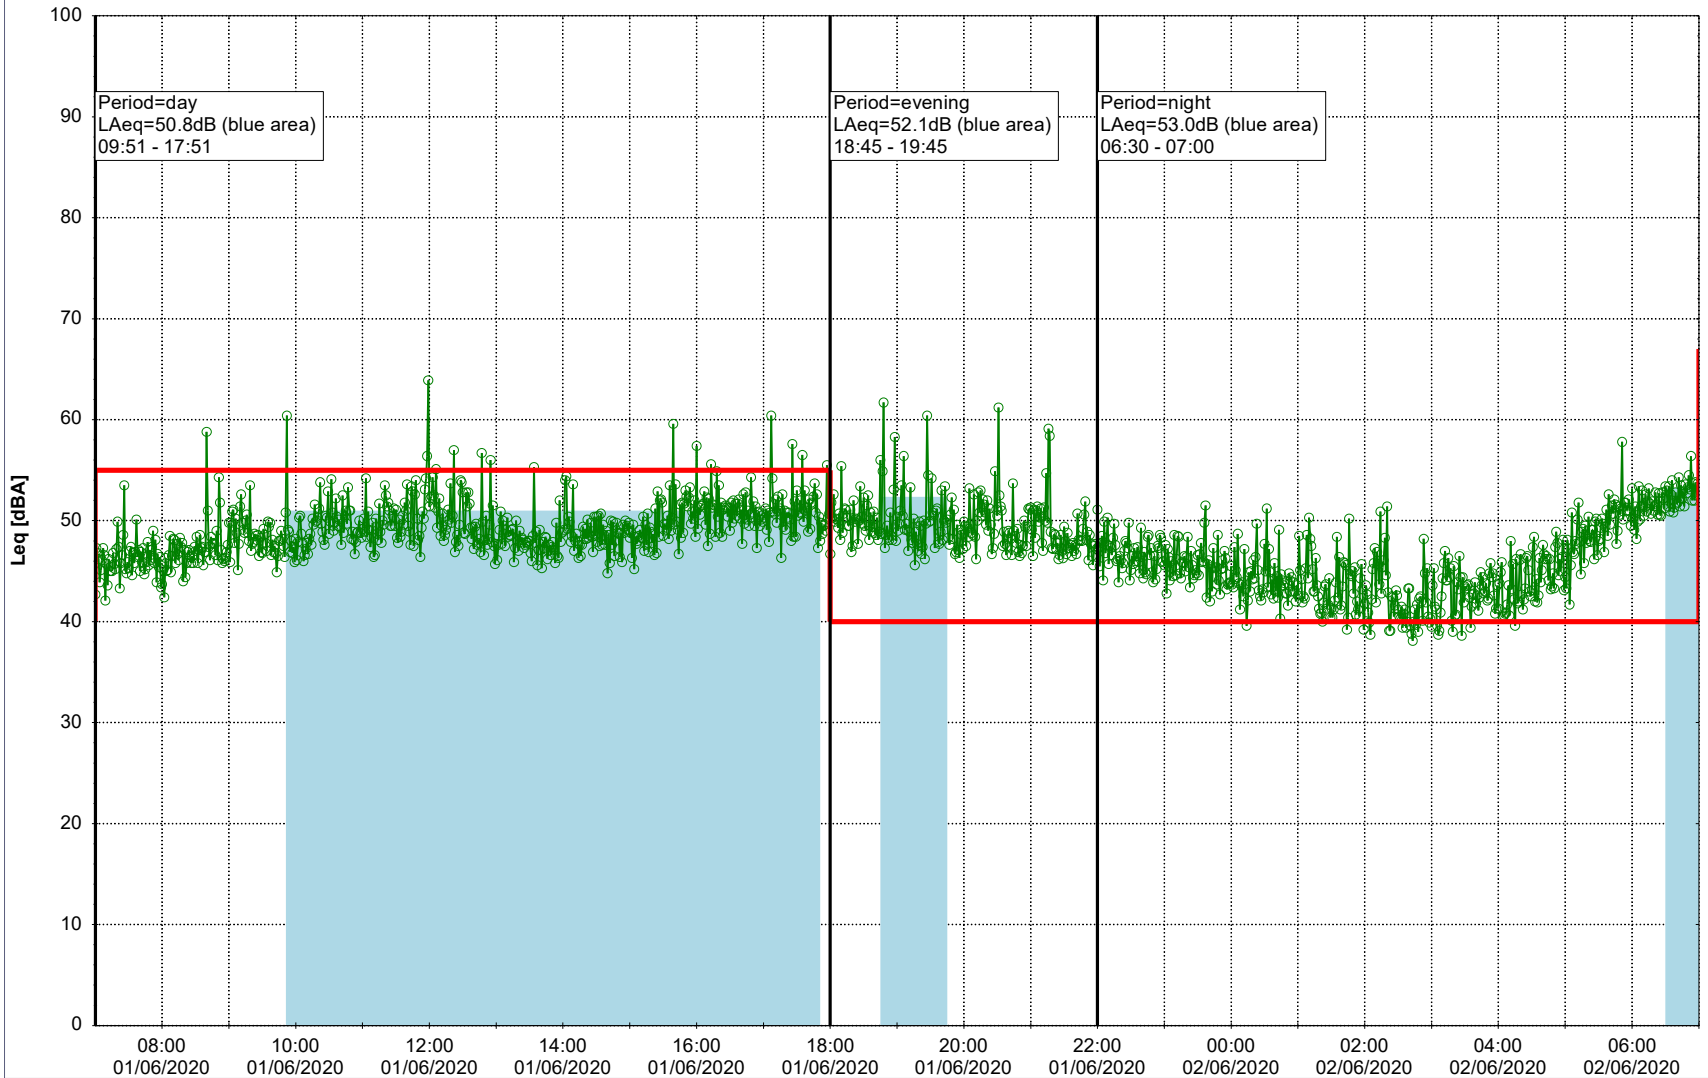

Project: Kronos Sydhavnen
Construction: Sluseholmen
Location: N-V

Plan View

Remarks

...

Noise Time Related Diagram

01/06/2020
02/06/2020

SLU_NS01

Project: Kronos Sydhavnen
Construction: Sluseholmen
Location: N-V

Plan View

Remarks

...

Noise Time Related Diagram

02/06/2020
03/06/2020

○○○ SLU_NS01

Project: Kronos Sydhavnen
Construction: Sluseholmen
Location: N-V

Plan View

0 5 10 15 20 [m]

Remarks

...

Noise Time Related Diagram

03/06/2020

04/06/2020

○○○○ SLU_NS01

Project: Kronos Sydhavnen
Construction: Sluseholmen
Location: N-V

Plan View

0 5 10 15 20 [m]

Remarks

...

Noise Time Related Diagram

04/06/2020
05/06/2020

○○○○ SLU_NS01

Project: Kronos Sydhavnen
Construction: Sluseholmen
Location: N-V