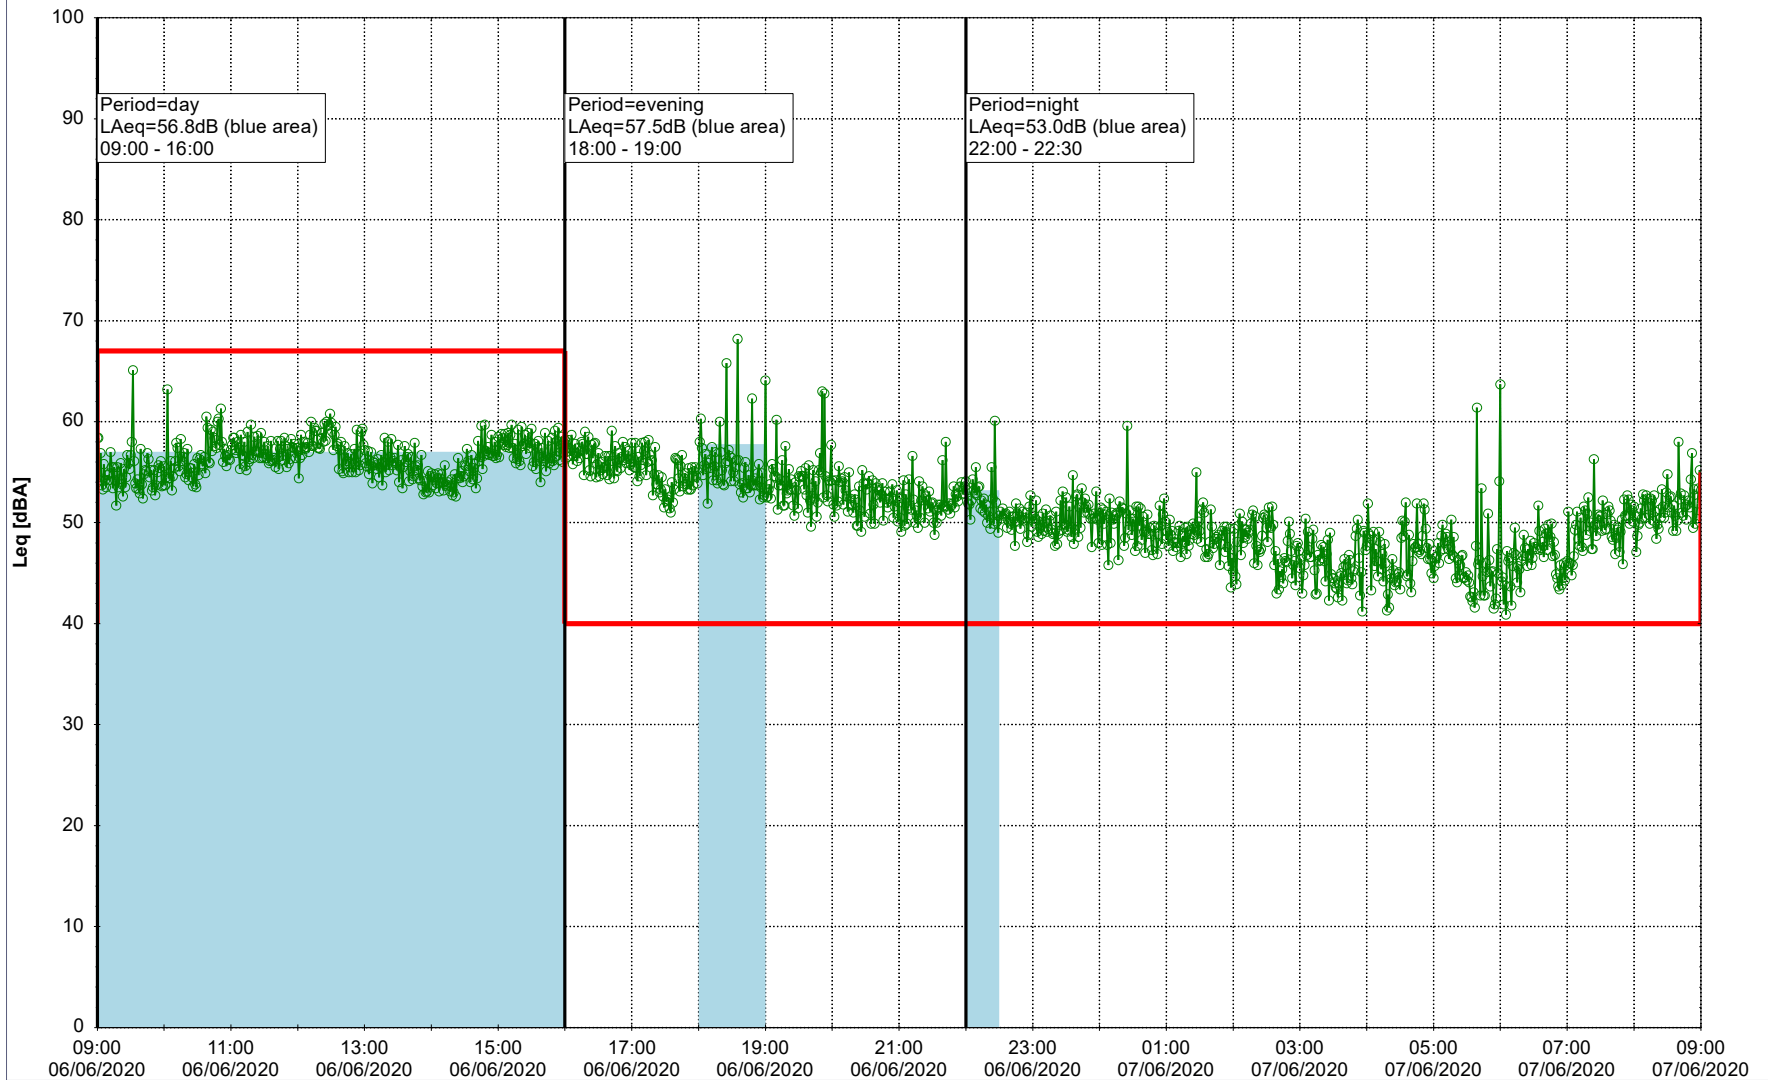

Plan View

Remarks

...

Noise Time Related Diagram

05/06/2020
06/06/2020

○○○○ SLU_NS01

Project: Kronos Sydhavnen
Construction: Sluseholmen
Location: N-V

Plan View

Remarks

...

Noise Time Related Diagram

06/06/2020
07/06/2020

○○○ SLU_NS01

Project: Kronos Sydhavnen
Construction: Sluseholmen
Location: N-V

Plan View

Remarks