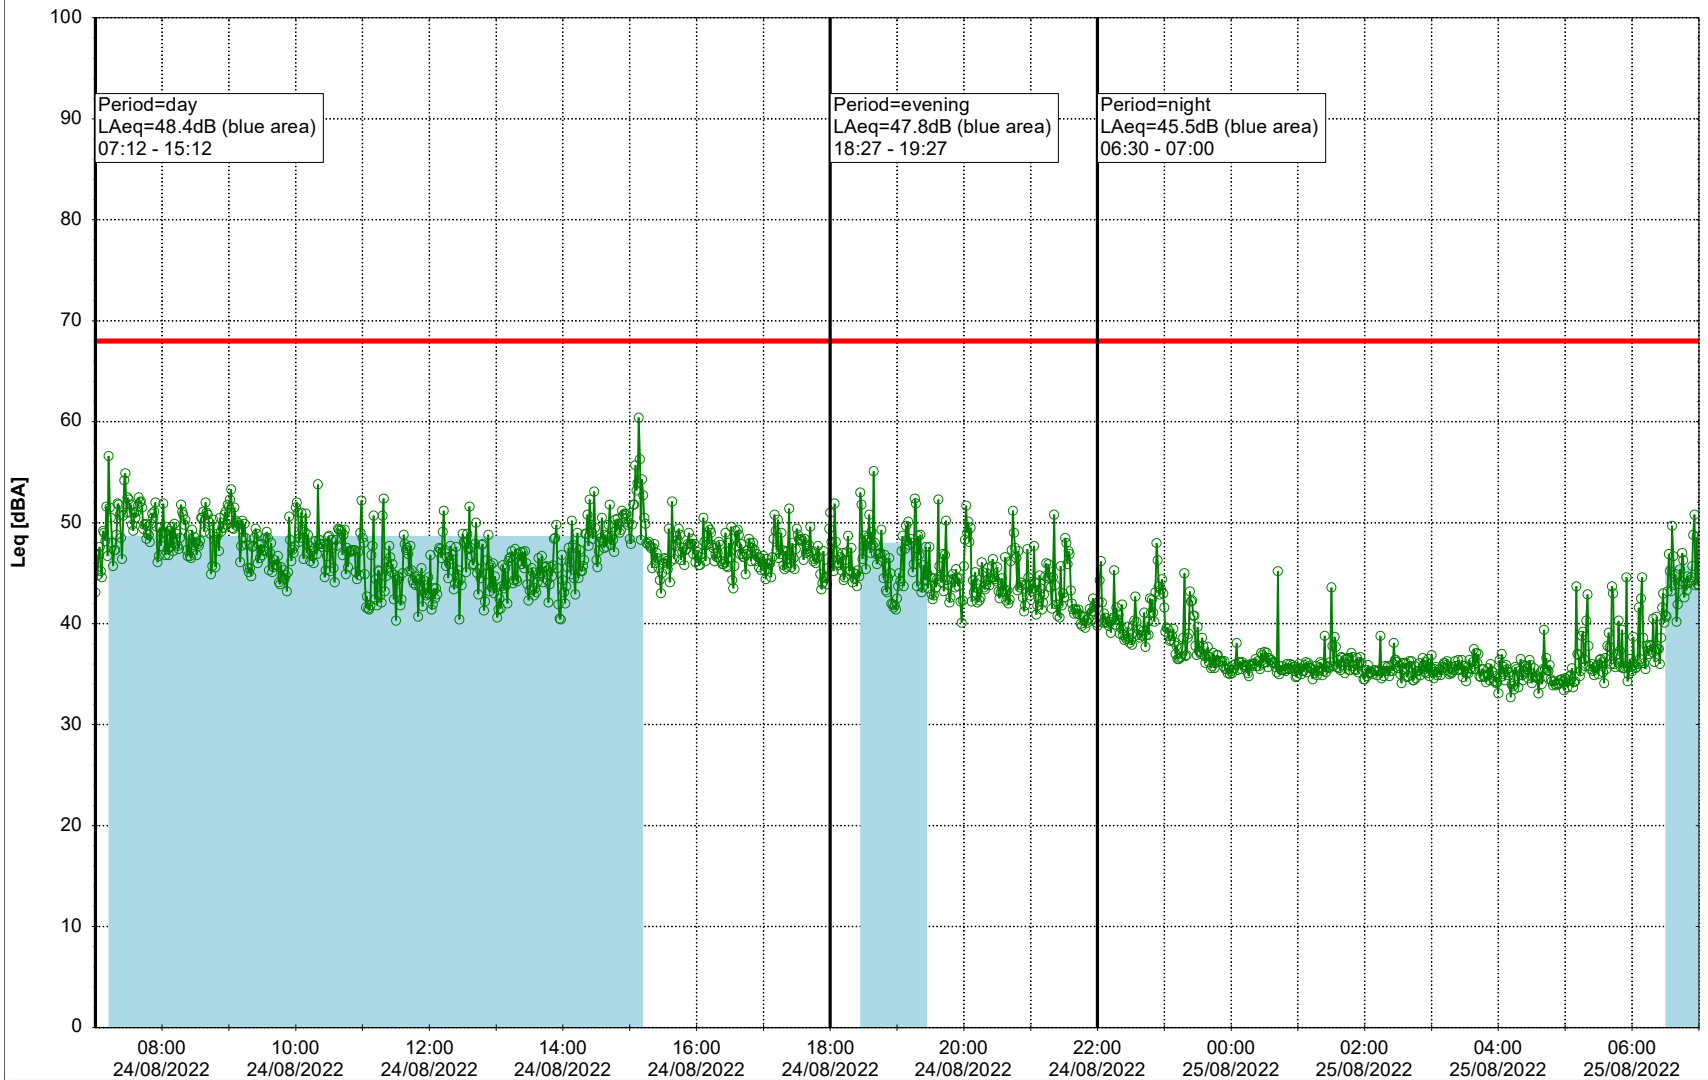

Plan View

Remarks

...

Noise Time Related Diagram

23/08/2022
24/08/2022

○○○ EBR-OVK_NS02

Project: Kronos Sydhavnen
Construction: Enghave Brygge
Location: N-V

Plan View

Remarks

...

Noise Time Related Diagram

24/08/2022
25/08/2022

○○○○ EBR-OVK_NS02

Project: Kronos Sydhavnen
Construction: Enghave Brygge
Location: N-V

Plan View

EBR-OVK_NS02