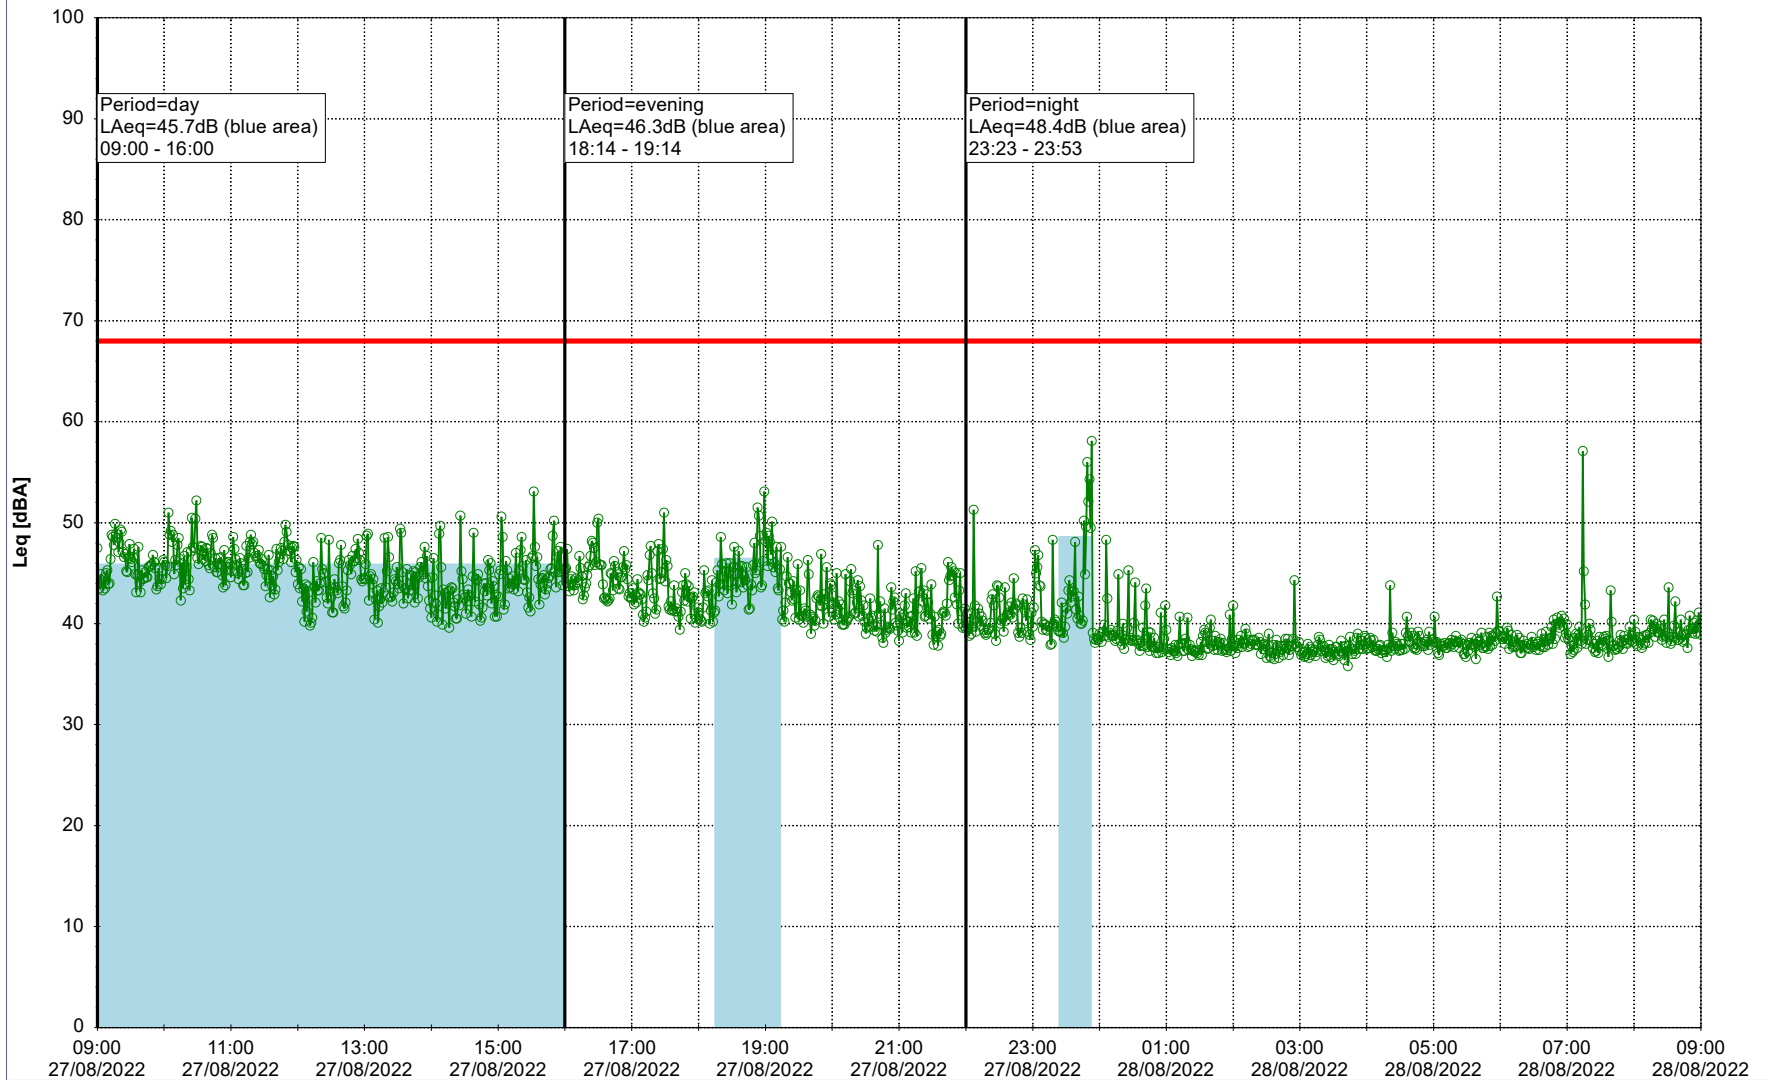

Remarks

...

Noise Time Related Diagram

26/08/2022
27/08/2022

○○○ EBR-OVK_NS02

Project: Kronos Sydhavnen
Construction: Enghave Brygge
Location: N-V

Plan View

EBR-OVK_NS02

Remarks

...

Noise Time Related Diagram

27/08/2022
28/08/2022

○○○ EBR-OVK_NS02

Project: Kronos Sydhavnen
Construction: Enghave Brygge
Location: N-V

Plan View

EBR-OVK_NS02