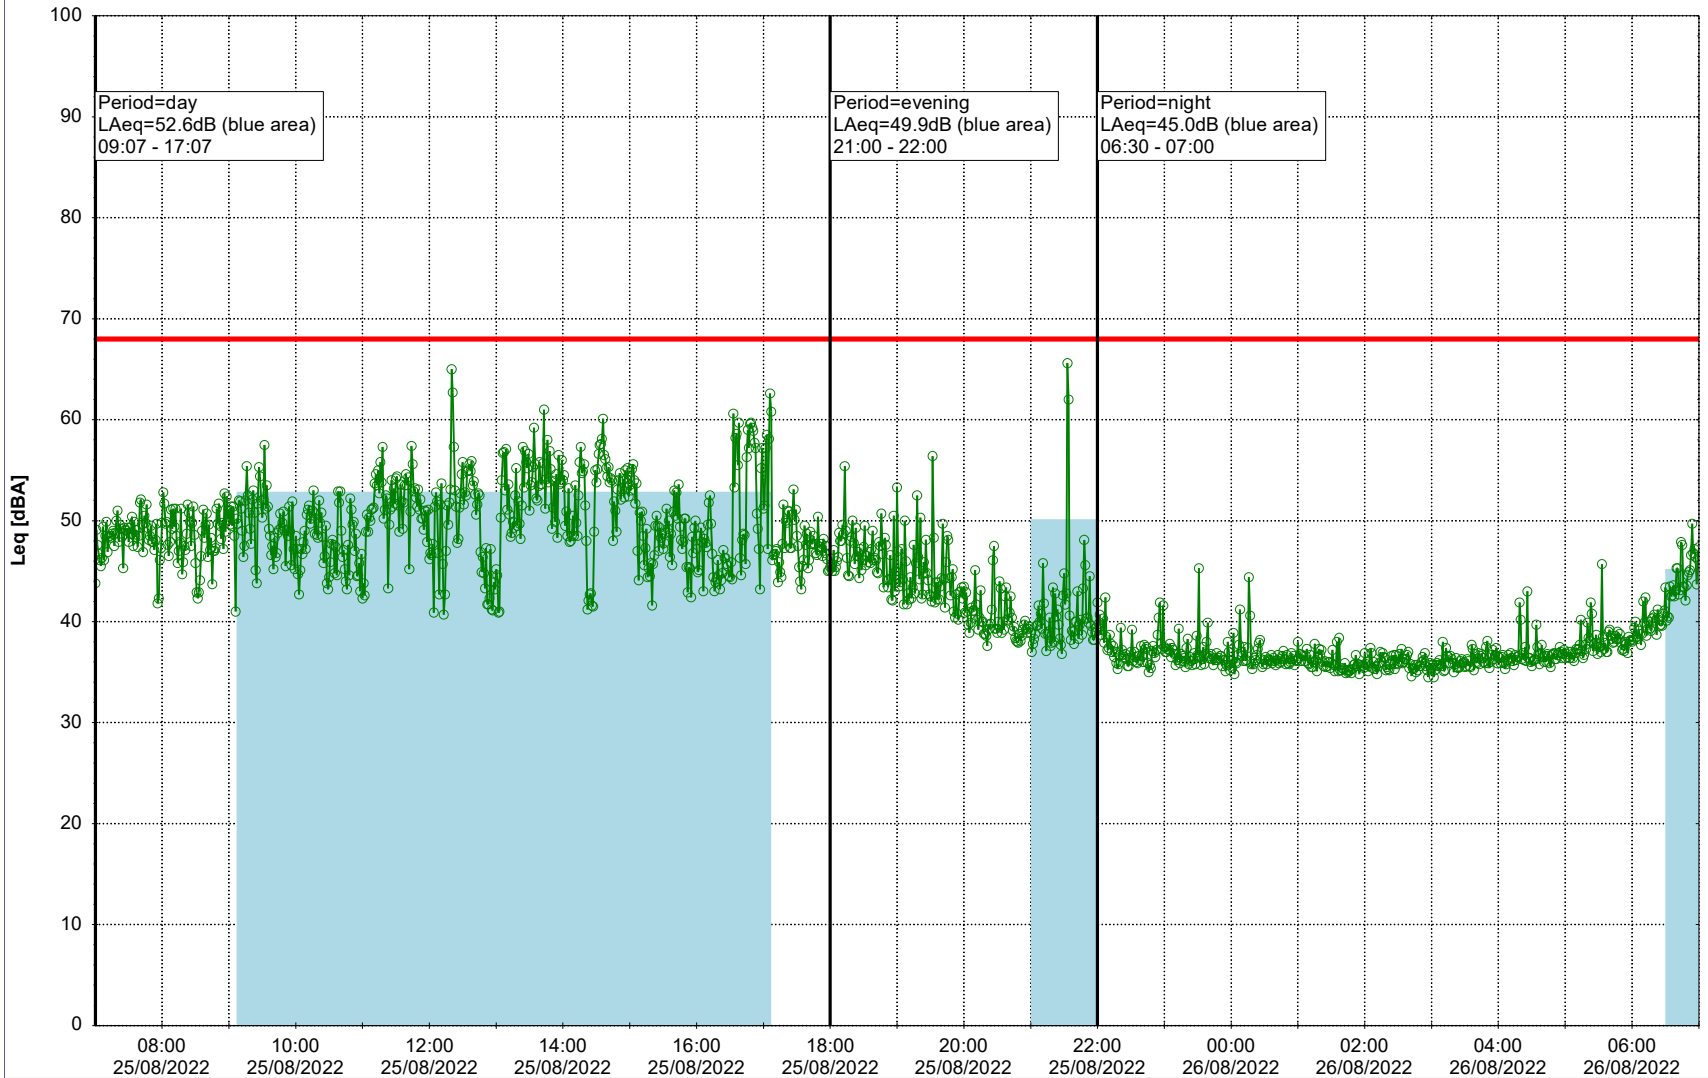

Remarks

...

Noise Time Related Diagram

24/08/2022
25/08/2022

○○○○ EBR-OVK_NS02

Project: Kronos Sydhavnen
Construction: Enghave Brygge
Location: N-V

Plan View

EBR-OVK_NS02

Remarks

...

Noise Time Related Diagram

25/08/2022
26/08/2022

○○○○ EBR-OVK_NS02

Project: Kronos Sydhavnen
Construction: Enghave Brygge
Location: N-V

Plan View

EBR-OVK_NS02