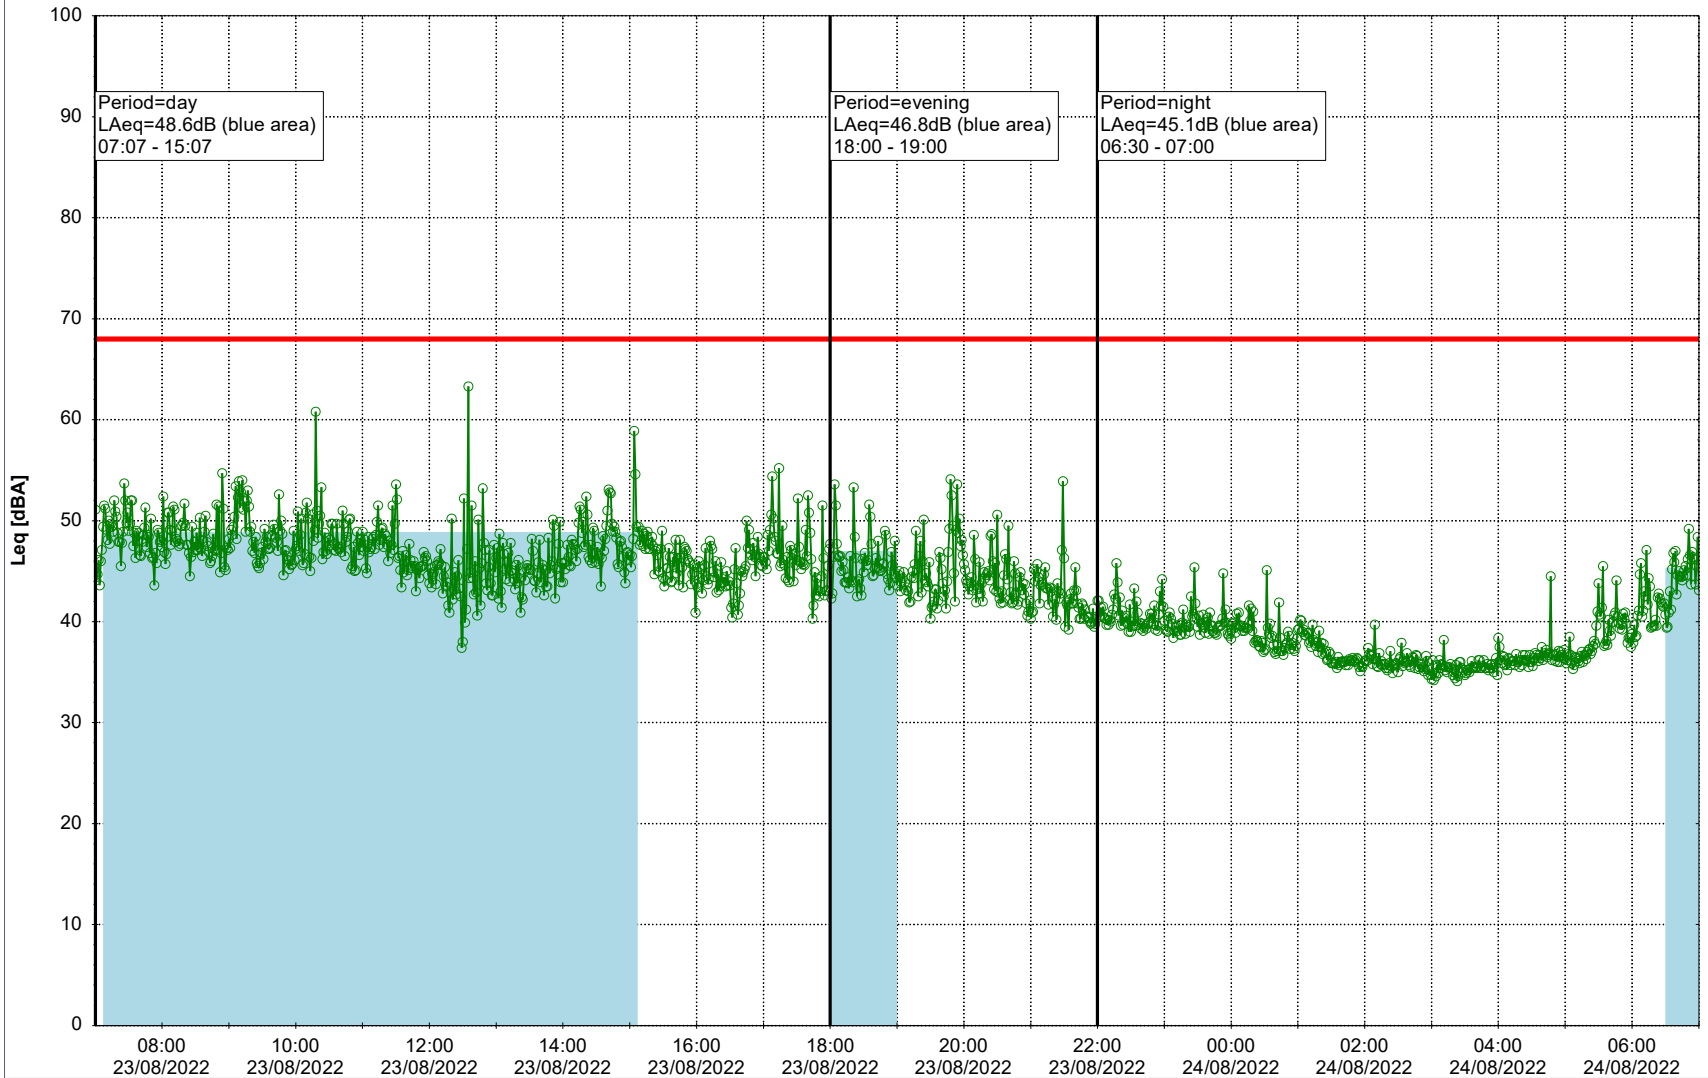

Plan View

Remarks

...

Noise Time Related Diagram

23/08/2022
24/08/2022

○○○ EBR-OVK_NS02

Project: Kronos Sydhavnen
Construction: Enghave Brygge
Location: N-V

Plan View

Remarks

...

Noise Time Related Diagram

24/08/2022
25/08/2022

○○○○ EBR-OVK_NS02

Project: Kronos Sydhavnen
Construction: Enghave Brygge
Location: N-V

Plan View

EBR-OVK_NS02