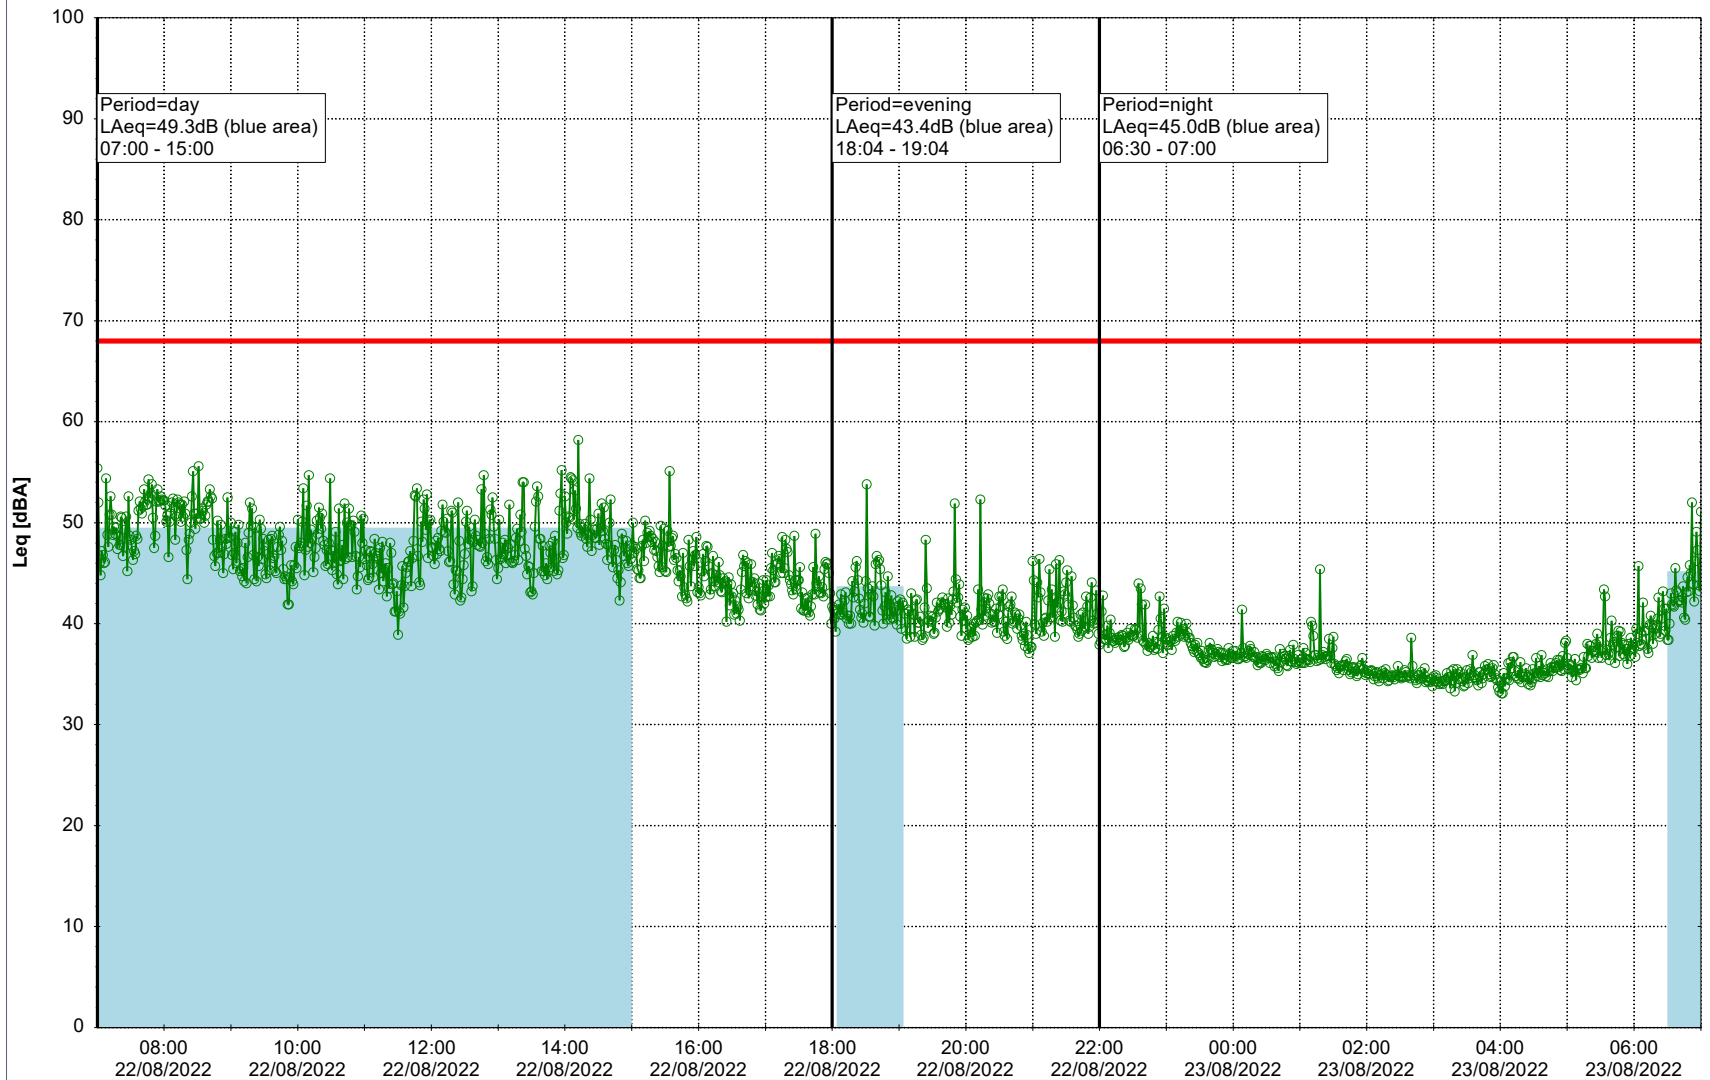

Project: Kronos Sydhavnen
Construction: Enghave Brygge
Location: N-V

Plan View

Remarks

...

Noise Time Related Diagram

22/08/2022
23/08/2022

○○○○ EBR-OVK_NS02

Project: Kronos Sydhavnen
Construction: Enghave Brygge
Location: N-V

Plan View

Remarks

...

Noise Time Related Diagram

23/08/2022
24/08/2022

○○○ EBR-OVK_NS02

Project: Kronos Sydhavnen
Construction: Enghave Brygge
Location: N-V

Plan View

Remarks

...

Noise Time Related Diagram

24/08/2022
25/08/2022

○○○○ EBR-OVK_NS02

Project: Kronos Sydhavnen
Construction: Enghave Brygge
Location: N-V

Plan View

EBR-OVK_NS02