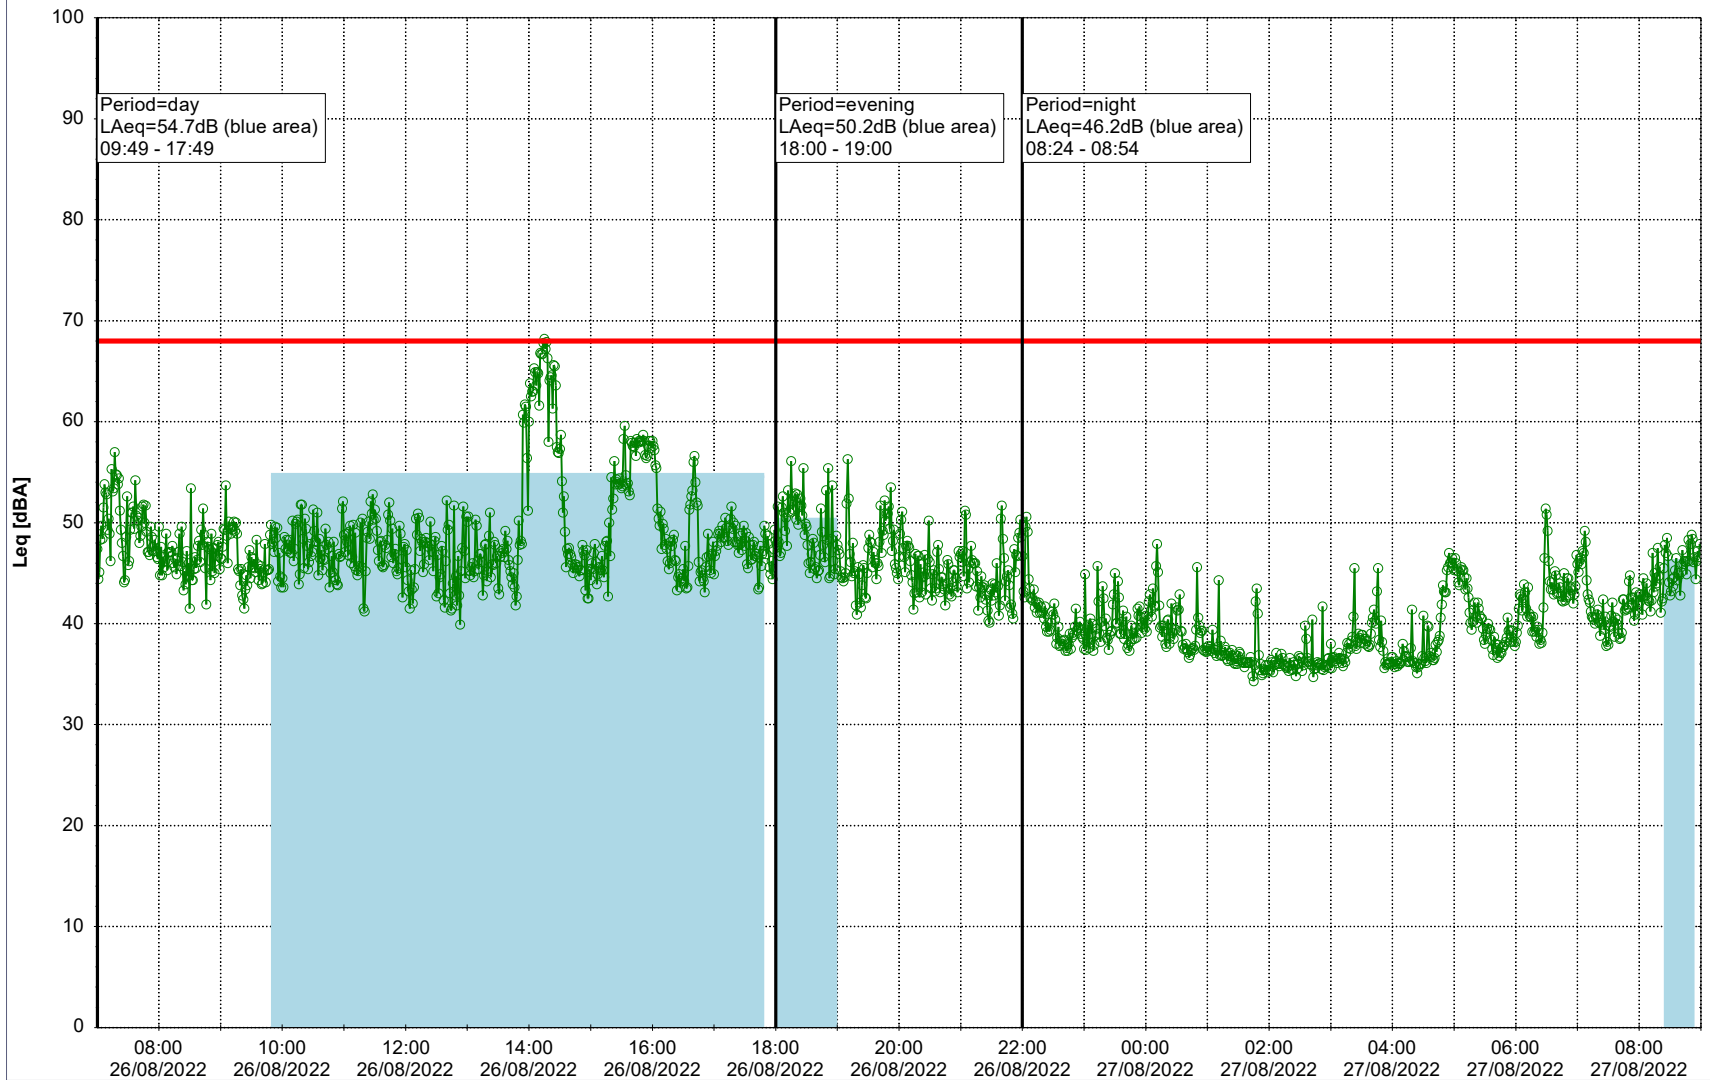

Remarks

...

Noise Time Related Diagram

25/08/2022
26/08/2022

○○○○ EBR-OVK_NS02

Project: Kronos Sydhavnen
Construction: Enghave Brygge
Location: N-V

Plan View

EBR-OVK_NS02

Remarks

...

Noise Time Related Diagram

26/08/2022
27/08/2022

○○○ EBR-OVK_NS02

Project: Kronos Sydhavnen
Construction: Enghave Brygge
Location: N-V

Plan View

EBR-OVK_NS02

Remarks

...

Noise Time Related Diagram

27/08/2022
28/08/2022

○○○ EBR-OVK_NS02

Project: Kronos Sydhavnen
Construction: Enghave Brygge
Location: N-V

Plan View

EBR-OVK_NS02