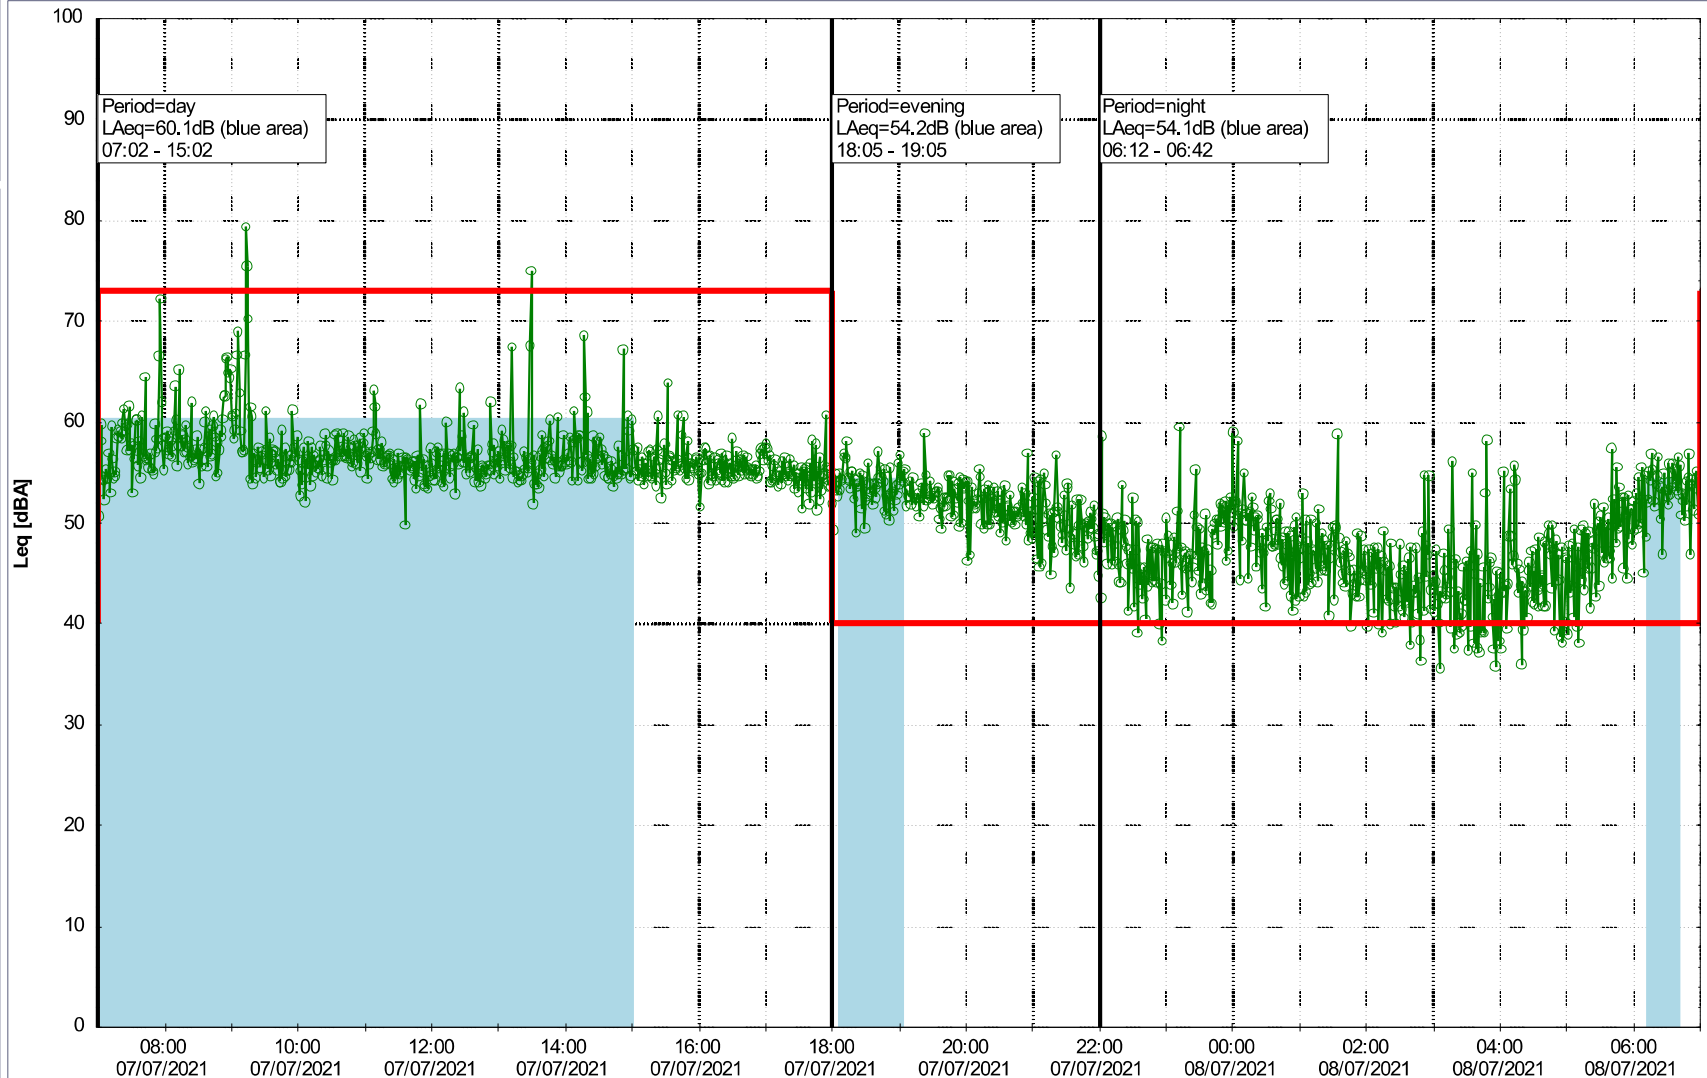

Plan View

Remarks

...

Noise Time Related Diagram

06/07/2021
07/07/2021

o o o o HOL_NS01

Project: Kronos Sydhavnen
Construction: Havneholmen
Location: N-V

Plan View

Remarks

...

Noise Time Related Diagram

07/07/2021
08/07/2021

o o o o HOL_NS01

Project: Kronos Sydhavnen
Construction: Havneholmen
Location: N-V

Plan View

Remarks

Noise Time Related Diagram

08/07/2021
09/07/2021

o o o o HOL_NS01

Project: Kronos Sydhavnen
Construction: Havneholmen
Location: N-V

Plan View

Remarks

...

Noise Time Related Diagram

Project: Kronos Sydhavnen
Construction: Havneholmen
Location: N-V

Plan View

Remarks

...

Noise Time Related Diagram

11/07/2021
12/07/2021

o o o o HOL_NS01