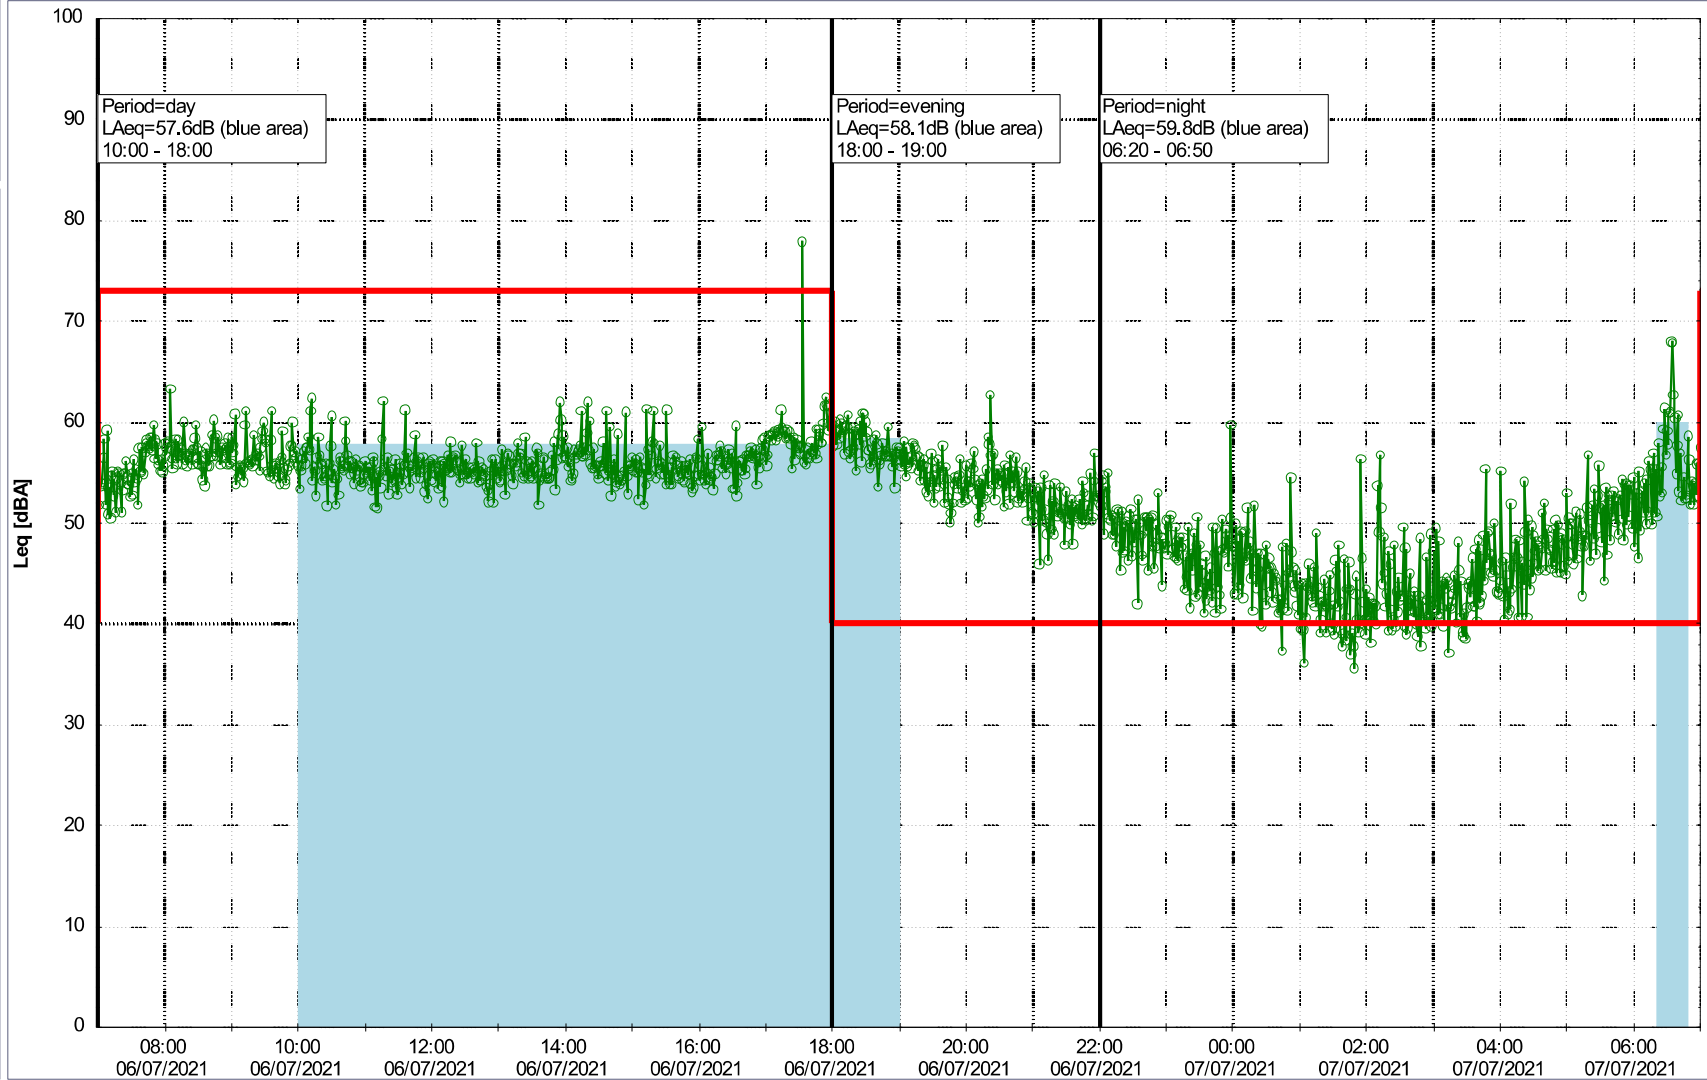

Plan View

Remarks

...

Noise Time Related Diagram

06/07/2021
07/07/2021

o o o o HOL_NS01

Project: Kronos Sydhavnen
Construction: Havneholmen
Location: N-V

Plan View

Remarks

...

Noise Time Related Diagram

07/07/2021
08/07/2021

o o o o HOL_NS01

Project: Kronos Sydhavnen
Construction: Havneholmen
Location: N-V

Plan View

Remarks

Noise Time Related Diagram

08/07/2021
09/07/2021

o o o o HOL_NS01

Project: Kronos Sydhavnen
Construction: Havneholmen
Location: N-V

Plan View

Remarks

...

Noise Time Related Diagram

Project: Kronos Sydhavnen
Construction: Havneholmen
Location: N-V

Plan View

Remarks

...

Noise Time Related Diagram

11/07/2021
12/07/2021

o o o o HOL_NS01