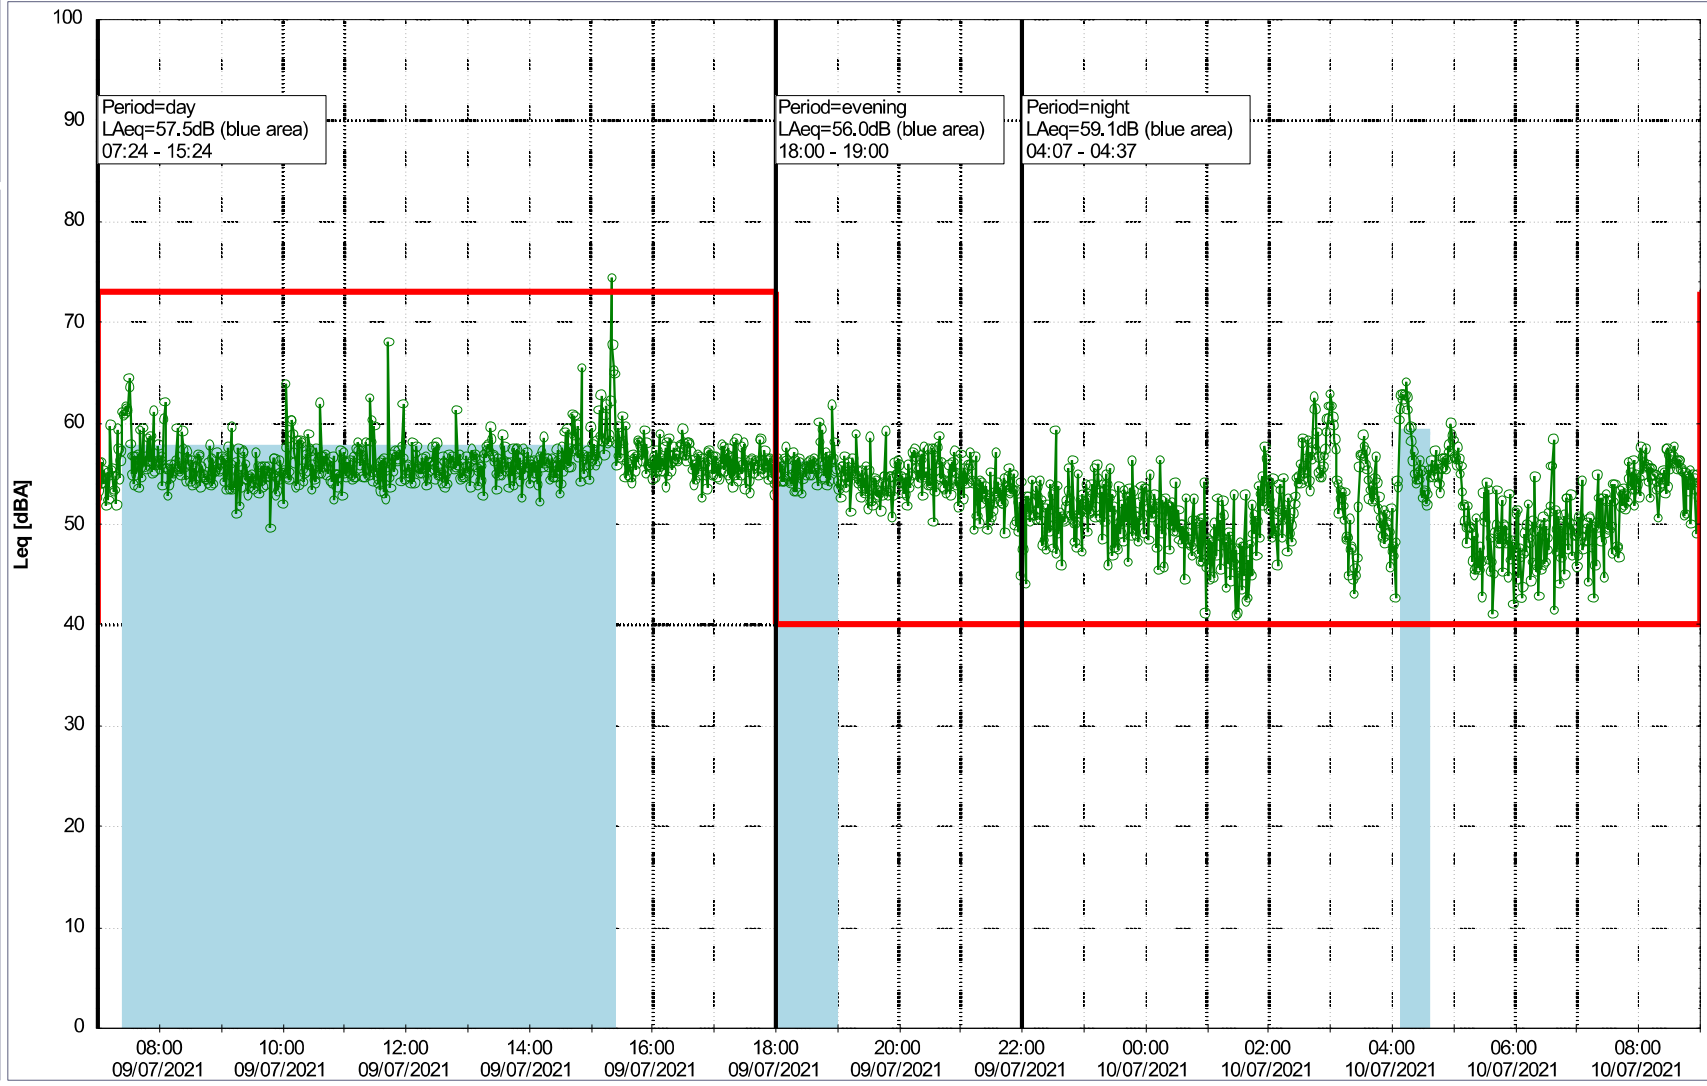

Noise Time Related Diagram

08/07/2021
09/07/2021

o o o o HOL_NS01

Project: Kronos Sydhavnen
Construction: Havneholmen
Location: N-V

Plan View

Remarks

...

Noise Time Related Diagram

09/07/2021
10/07/2021

o o o o HOL_NS01

Project: Kronos Sydhavnen
Construction: Havneholmen
Location: N-V

Plan View

Remarks

Noise Time Related Diagram

10/07/2021
11/07/2021

o o o o HOL_NS01

Project: Kronos Sydhavnen
Construction: Havneholmen
Location: N-V

Plan View

Remarks

...

Noise Time Related Diagram

11/07/2021
12/07/2021

o o o o HOL_NS01