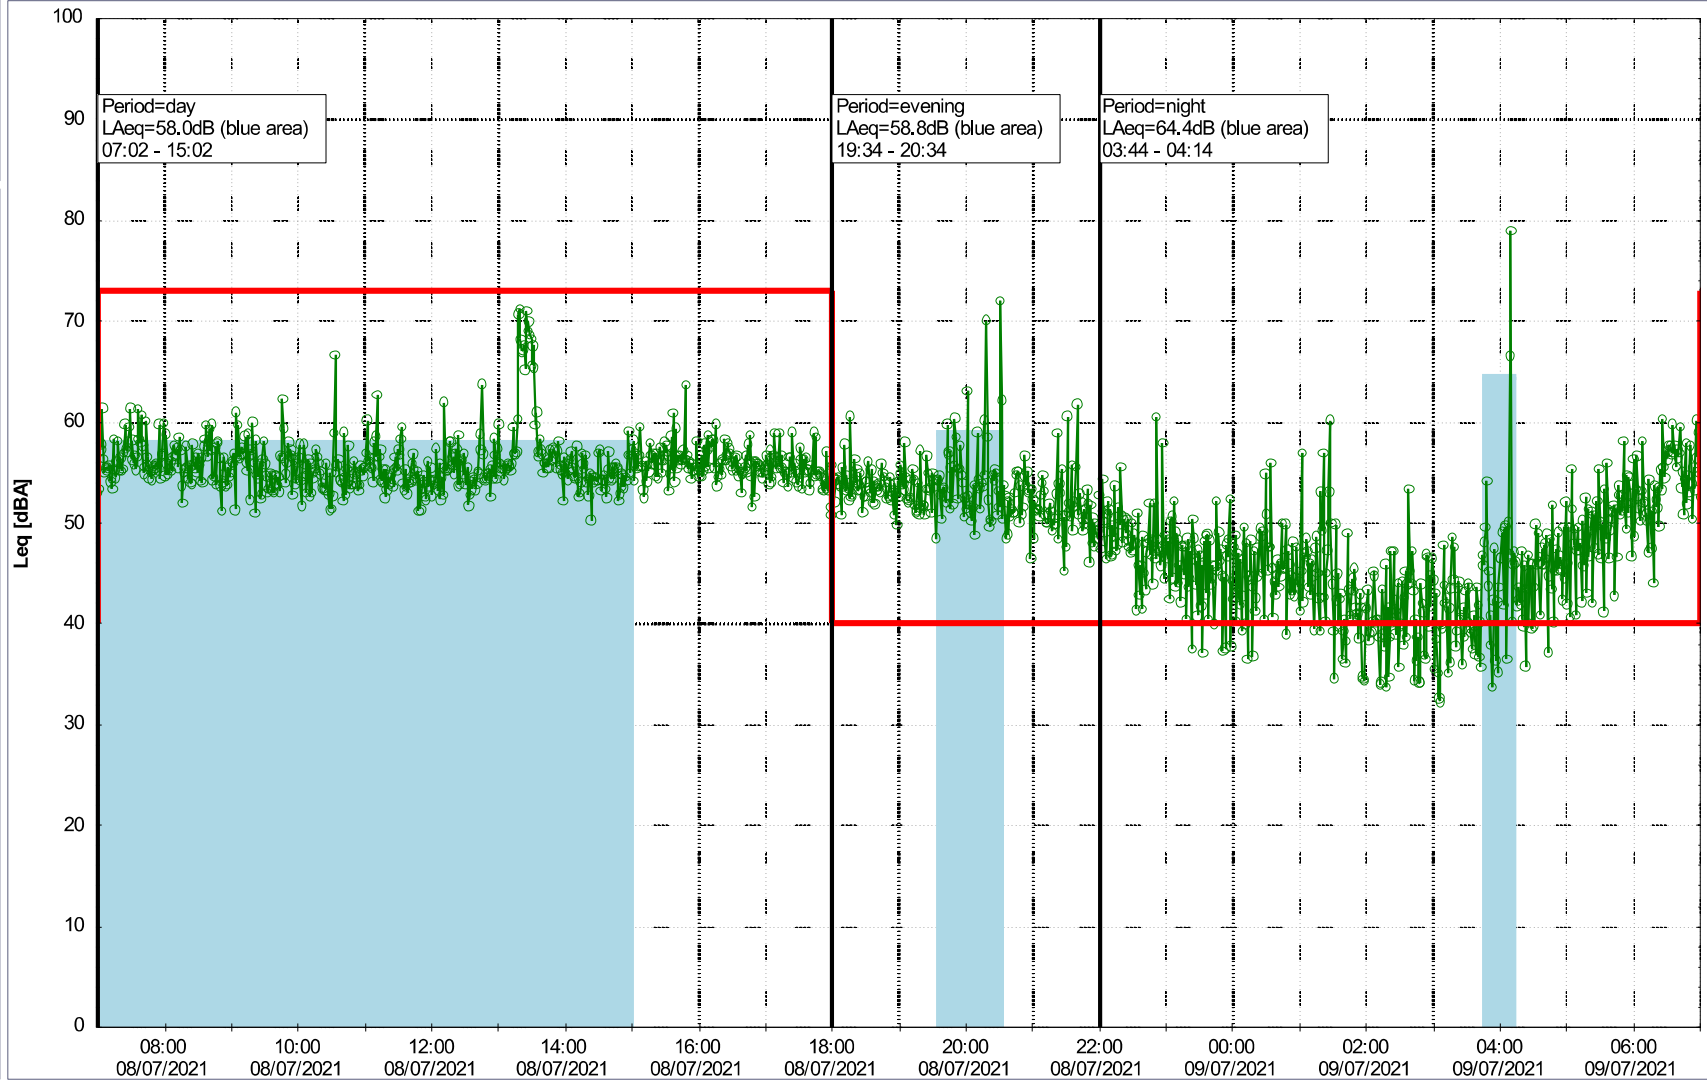

Remarks

...

Noise Time Related Diagram

07/07/2021
08/07/2021

o o o o HOL_NS01

Project: Kronos Sydhavnen
Construction: Havneholmen
Location: N-V

Plan View

Remarks

Noise Time Related Diagram

08/07/2021
09/07/2021

o o o o HOL_NS01

Project: Kronos Sydhavnen
Construction: Havneholmen
Location: N-V

Plan View

Remarks

...

Noise Time Related Diagram

09/07/2021
10/07/2021

o o o o HOL_NS01

Project: Kronos Sydhavnen
Construction: Havneholmen
Location: N-V

Plan View

Remarks

Noise Time Related Diagram

10/07/2021
11/07/2021

o o o o HOL_NS01

Project: Kronos Sydhavnen
Construction: Havneholmen
Location: N-V

Plan View

Remarks

...

Noise Time Related Diagram

11/07/2021
12/07/2021

o o o o HOL_NS01