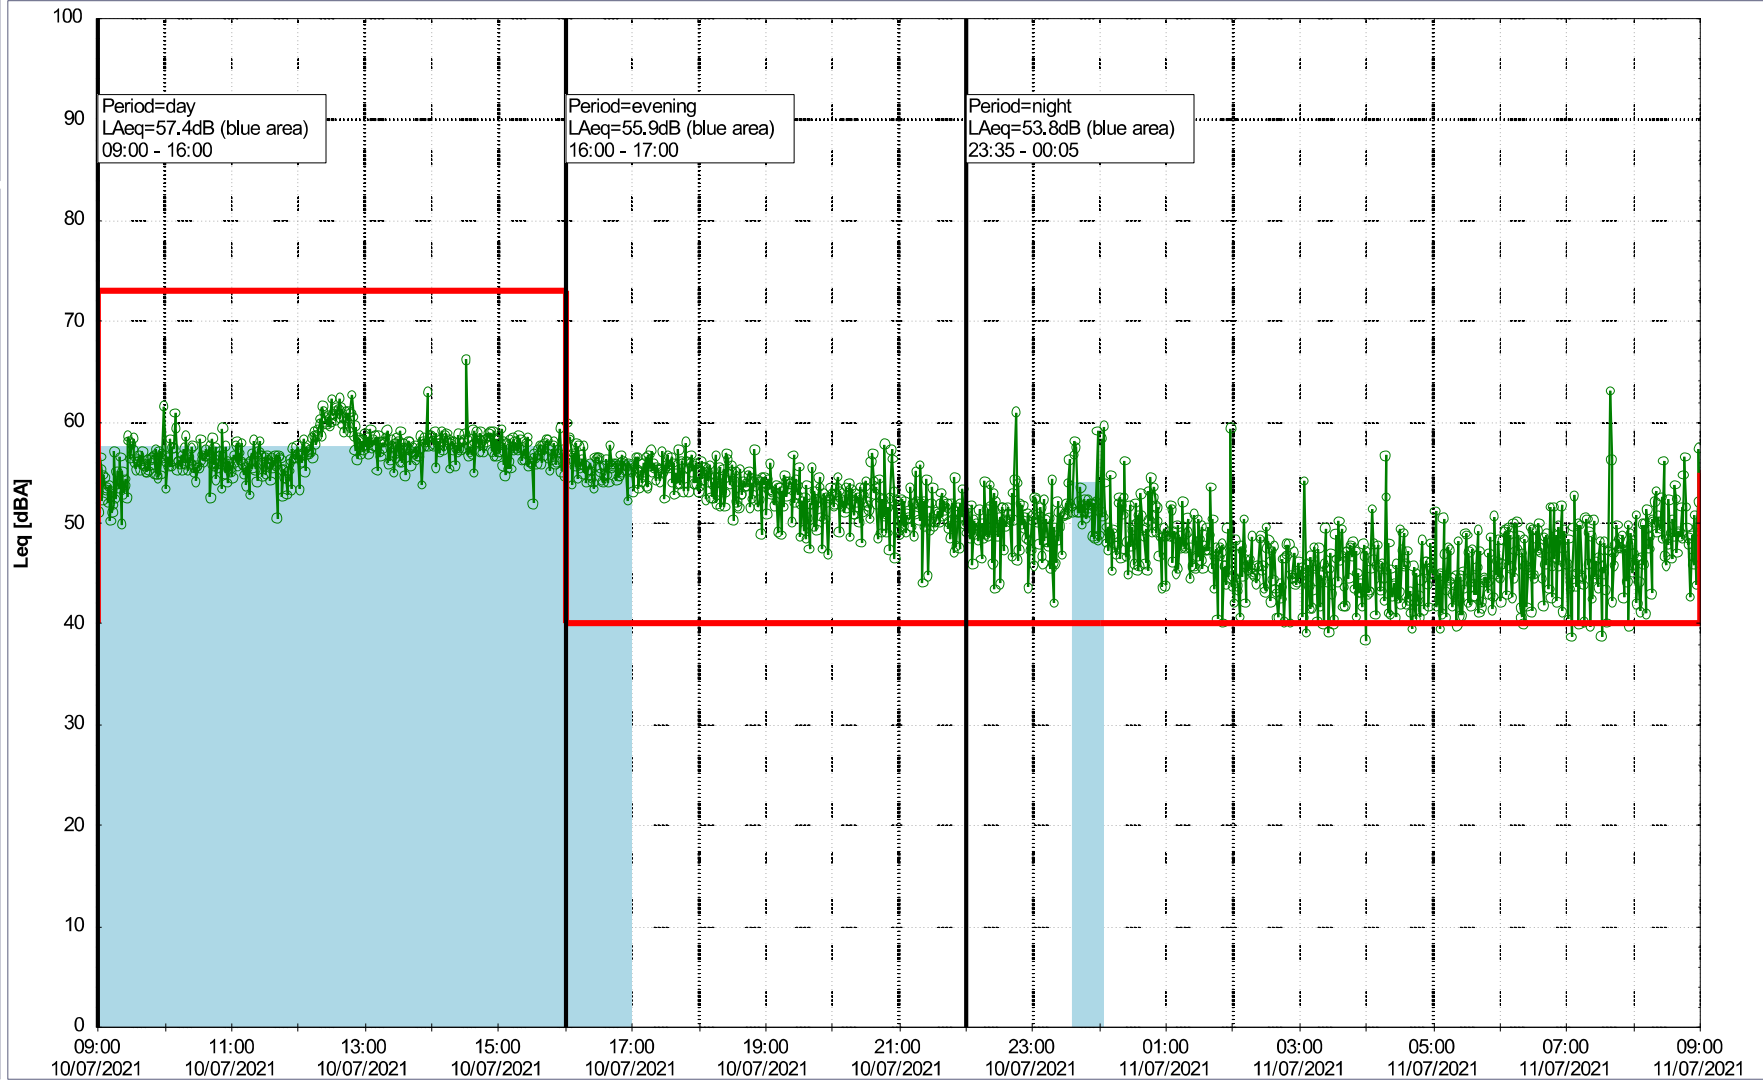

Noise Time Related Diagram

08/07/2021
09/07/2021

o o o o HOL_NS01

Project: Kronos Sydhavnen
Construction: Havneholmen
Location: N-V

Plan View

Remarks

...

Noise Time Related Diagram

09/07/2021
10/07/2021

o o o o HOL_NS01

Project: Kronos Sydhavnen
Construction: Havneholmen
Location: N-V

Plan View

Remarks

Noise Time Related Diagram

10/07/2021
11/07/2021

o o o o HOL_NS01

Project: Kronos Sydhavnen
Construction: Havneholmen
Location: N-V

Plan View

Remarks

...

Noise Time Related Diagram

11/07/2021
12/07/2021

o o o o HOL_NS01