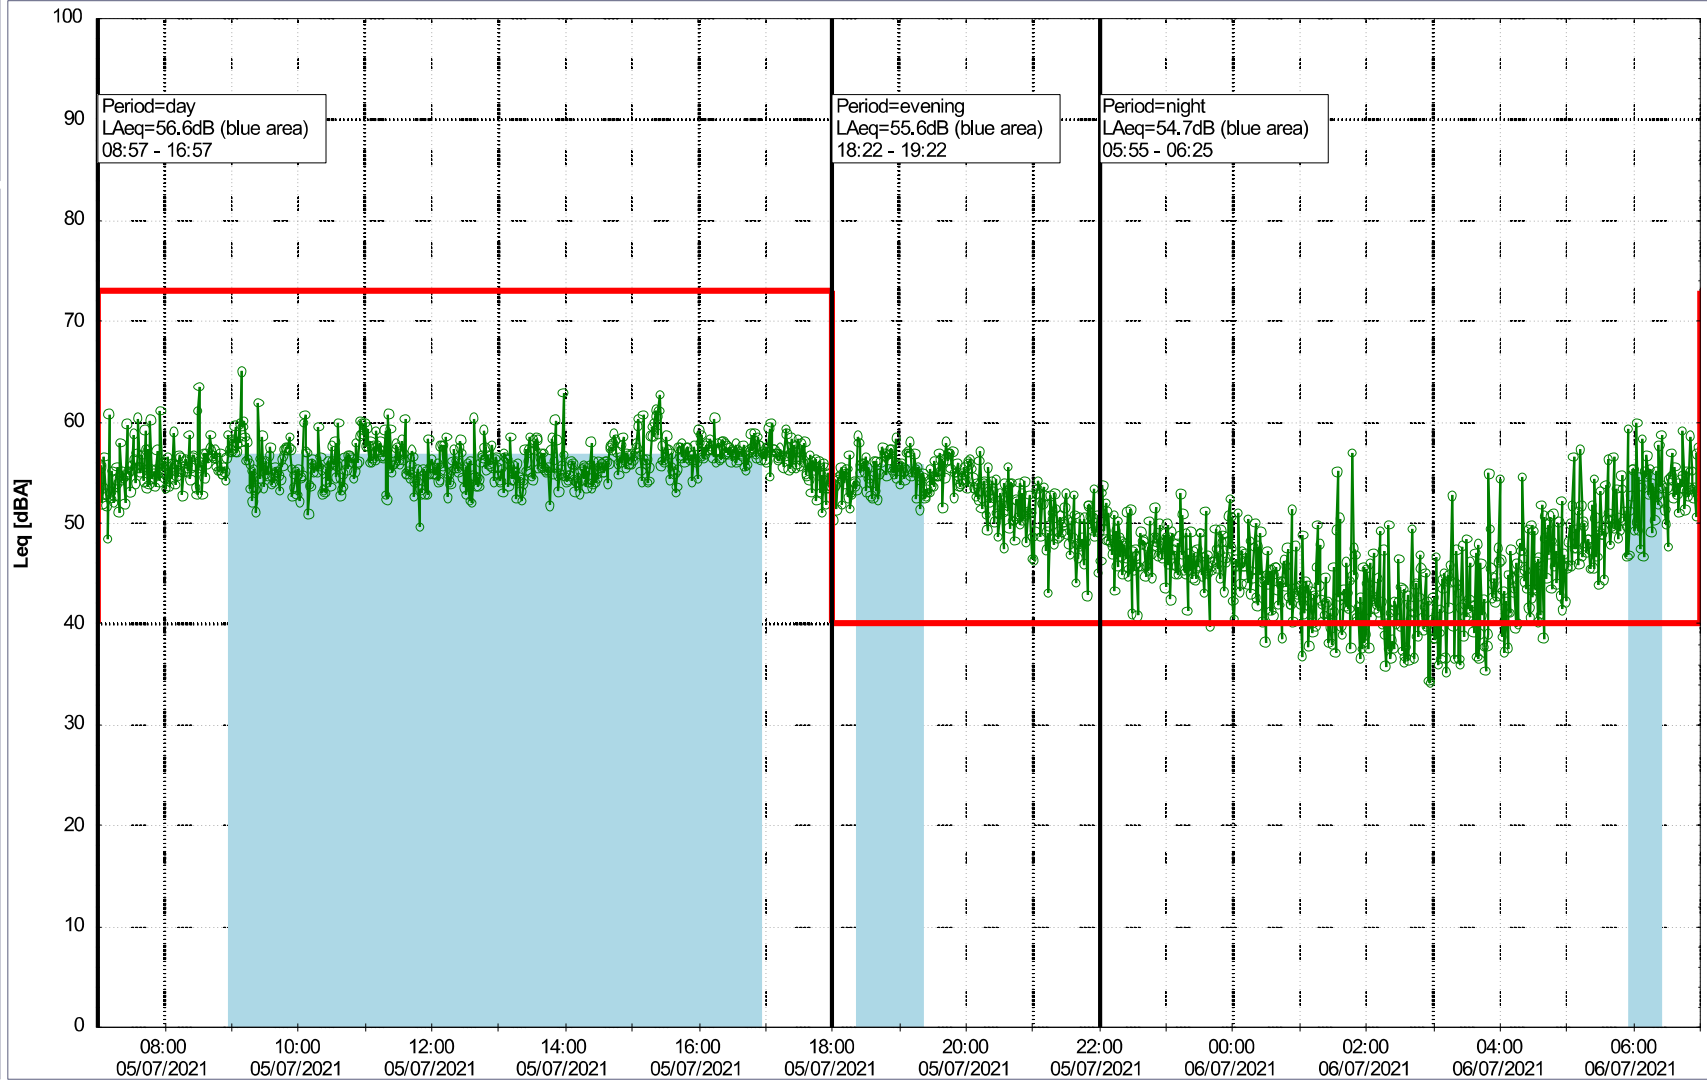

Project: Kronos Sydhavnen
Construction: Havneholmen
Location: N-V

Plan View

Remarks

Noise Time Related Diagram

05/07/2021
06/07/2021

o o o o HOL_NS01

Project: Kronos Sydhavnen
Construction: Havneholmen
Location: N-V

Plan View

Remarks

...

Noise Time Related Diagram

06/07/2021
07/07/2021

o o o o HOL_NS01

Project: Kronos Sydhavnen
Construction: Havneholmen
Location: N-V

Plan View

Noise Time Related Diagram

08/07/2021
09/07/2021

o o o o HOL_NS01

Project: Kronos Sydhavnen
Construction: Havneholmen
Location: N-V

Plan View

Remarks

...

Noise Time Related Diagram

Project: Kronos Sydhavnen
Construction: Havneholmen
Location: N-V

Plan View

Remarks

...

Noise Time Related Diagram

11/07/2021
12/07/2021

o o o o HOL_NS01