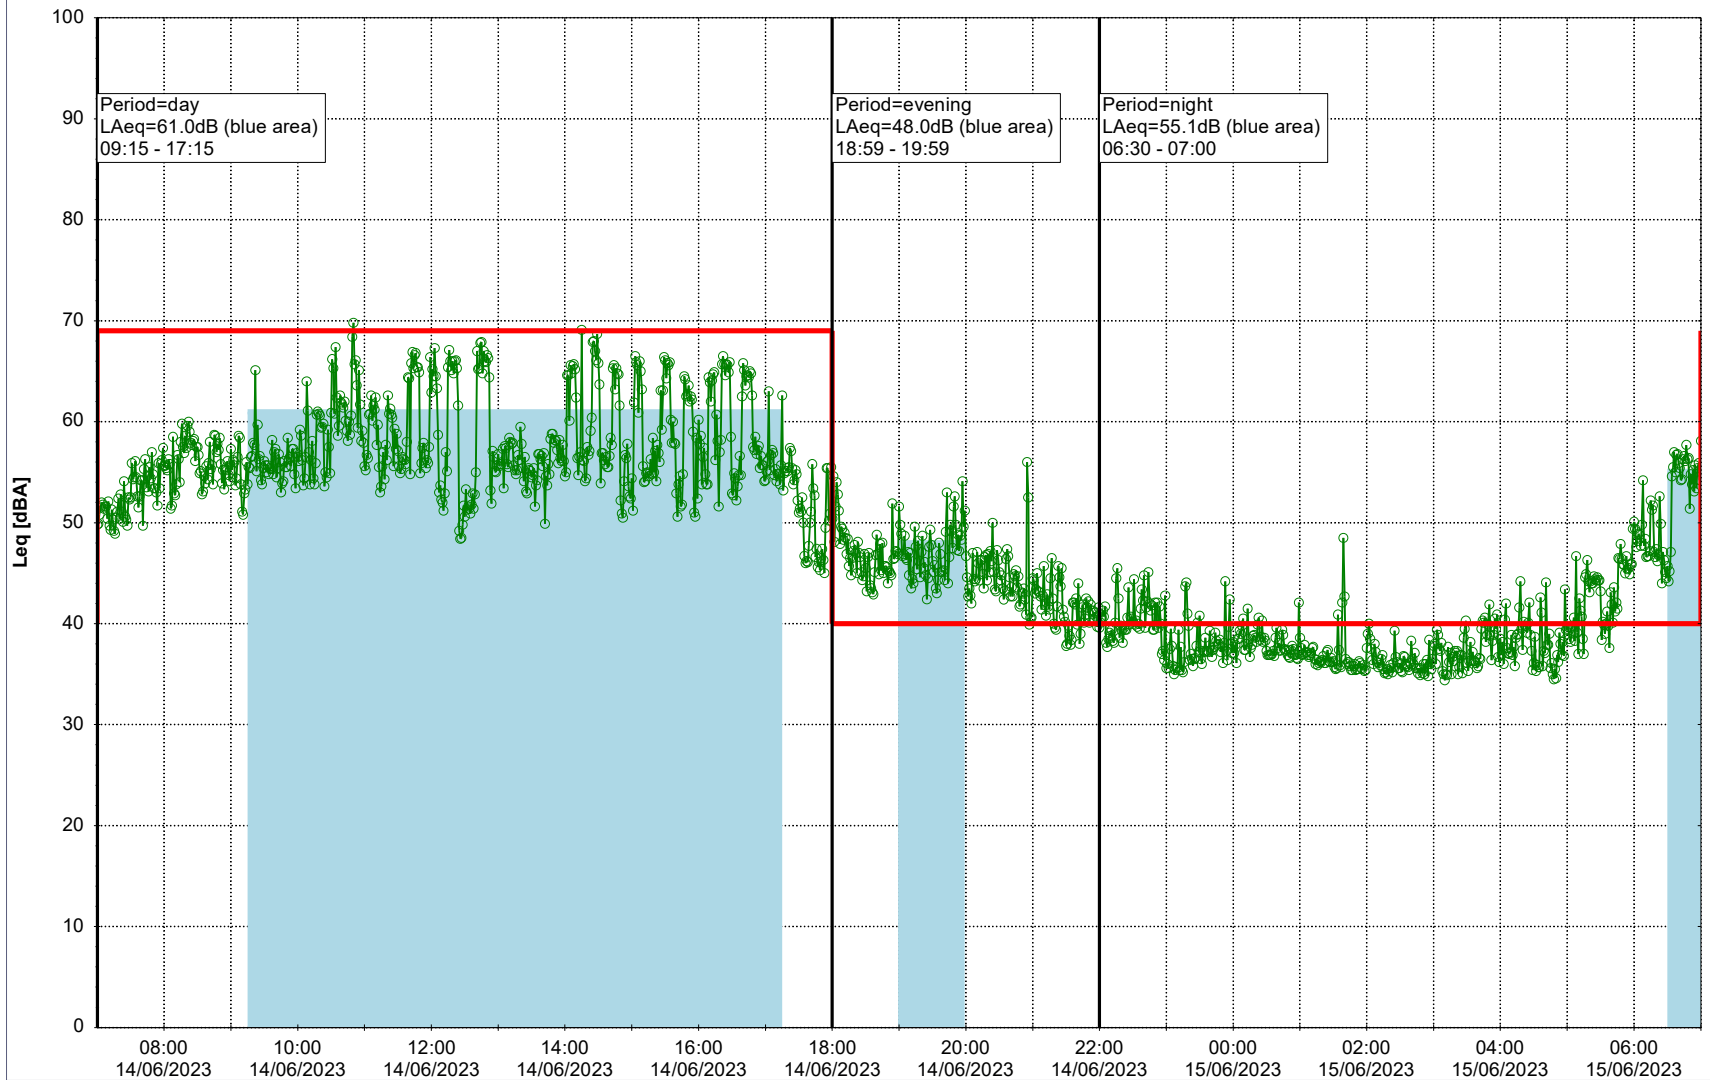

Plan View

Remarks

- Ørsted Værket

Noise Time Related Diagram

13/06/2023
14/06/2023

○○○ EBR-OVK_NS02

Project: Kronos Sydhavnen
Construction: Enghave Brygge
Location: N-V

Plan View

Remarks

- Ørsted Værket

Noise Time Related Diagram

14/06/2023
15/06/2023

○○○ EBR-OVK_NS02

Project: Kronos Sydhavnen
Construction: Enghave Brygge
Location: N-V

Plan View

Remarks

- Ørsted Værket

Noise Time Related Diagram

15/06/2023
16/06/2023

○○○ EBR-OVK_NS02

Project: Kronos Sydhavnen
Construction: Enghave Brygge
Location: N-V

Plan View

Remarks

- Ørsted Værket