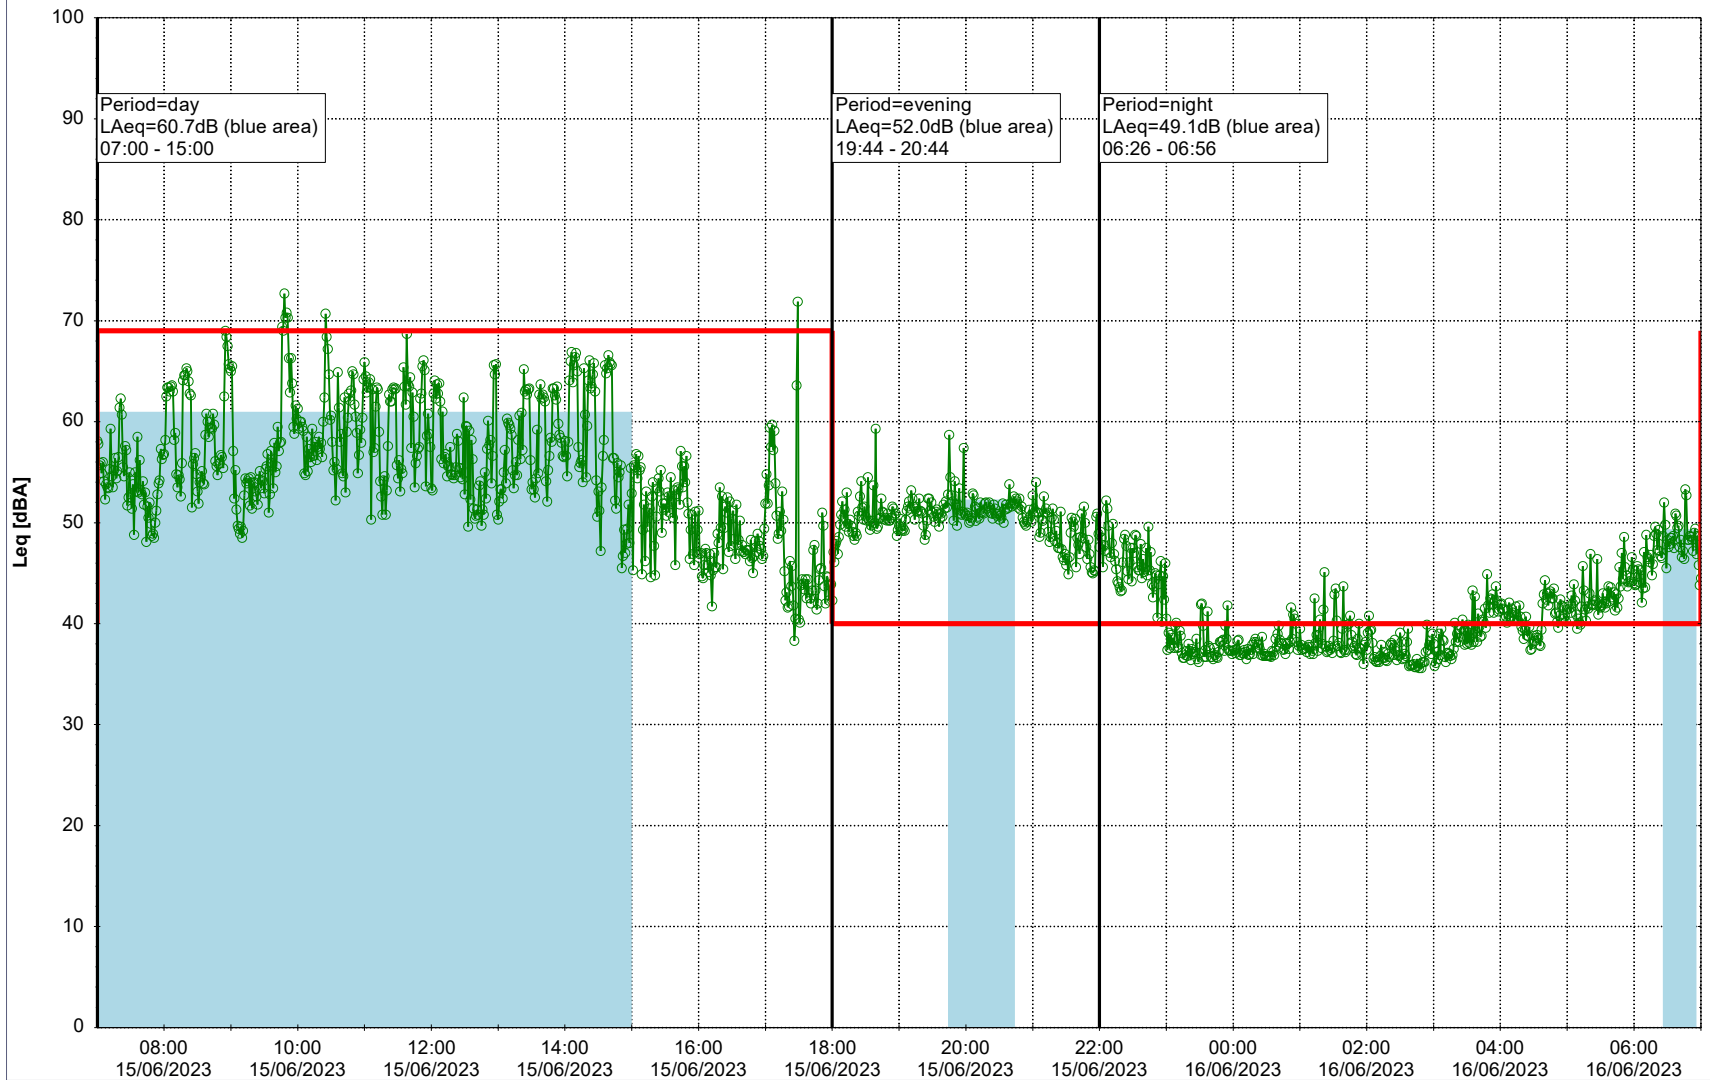

Remarks

- Ørsted Værket

Noise Time Related Diagram

14/06/2023
15/06/2023

○○○ EBR-OVK_NS02

Project: Kronos Sydhavnen
Construction: Enghave Brygge
Location: N-V

Plan View

Remarks

- Ørsted Værket

Noise Time Related Diagram

15/06/2023
16/06/2023

○○○ EBR-OVK_NS02

Project: Kronos Sydhavnen
Construction: Enghave Brygge
Location: N-V

Plan View

Remarks

- Ørsted Værket

Noise Time Related Diagram

16/06/2023
17/06/2023

○○○○ EBR-OVK_NS02

Project: Kronos Sydhavnen
Construction: Enghave Brygge
Location: N-V

Plan View

Remarks

- Ørsted Værket

Noise Time Related Diagram

17/06/2023
18/06/2023

○○○○ EBR-OVK_NS02

Project: Kronos Sydhavnen
Construction: Enghave Brygge
Location: N-V

Plan View

Remarks

- Ørsted Værket

Noise Time Related Diagram

18/06/2023
19/06/2023