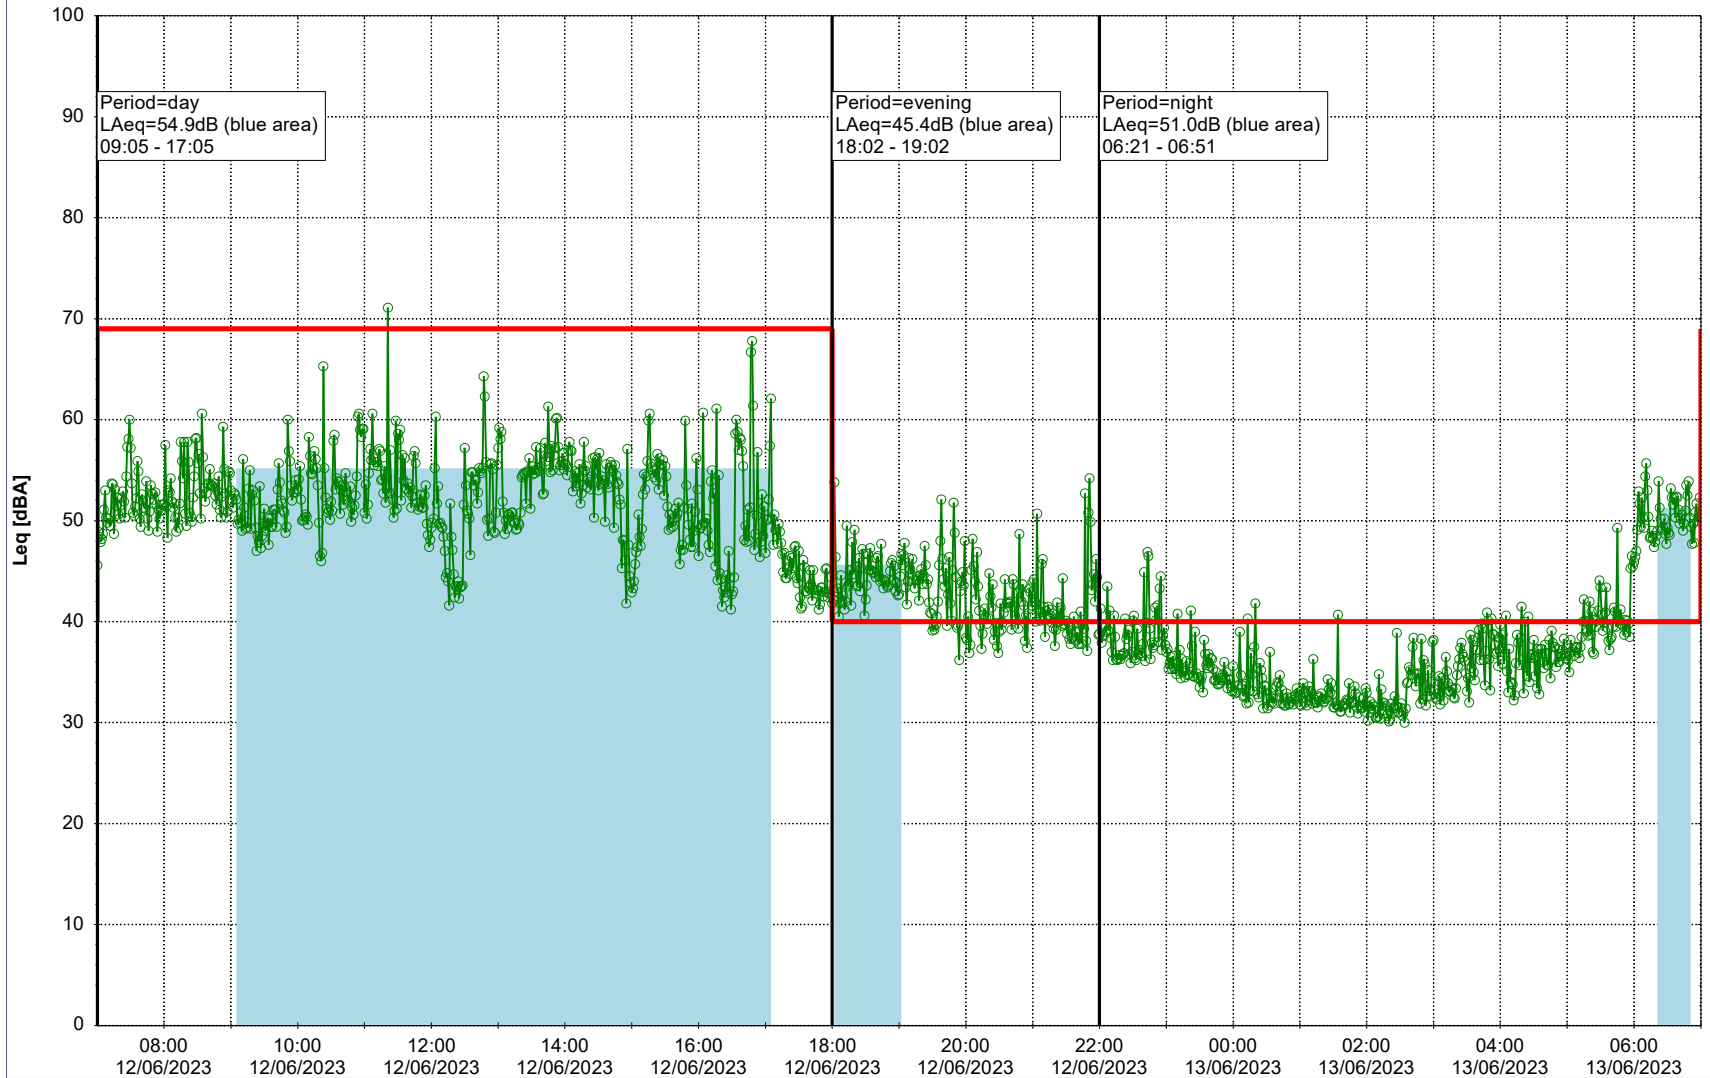

Project: Kronos Sydhavnen
Construction: Enghave Brygge
Location: N-V

Plan View

Remarks

- Ørsted Værket

Noise Time Related Diagram

12/06/2023
13/06/2023

○○○ EBR-OVK_NS02

Project: Kronos Sydhavnen
Construction: Enghave Brygge
Location: N-V

Plan View

Remarks

- Ørsted Værket

Noise Time Related Diagram

13/06/2023
14/06/2023

○○○ EBR-OVK_NS02

Project: Kronos Sydhavnen
Construction: Enghave Brygge
Location: N-V

Plan View