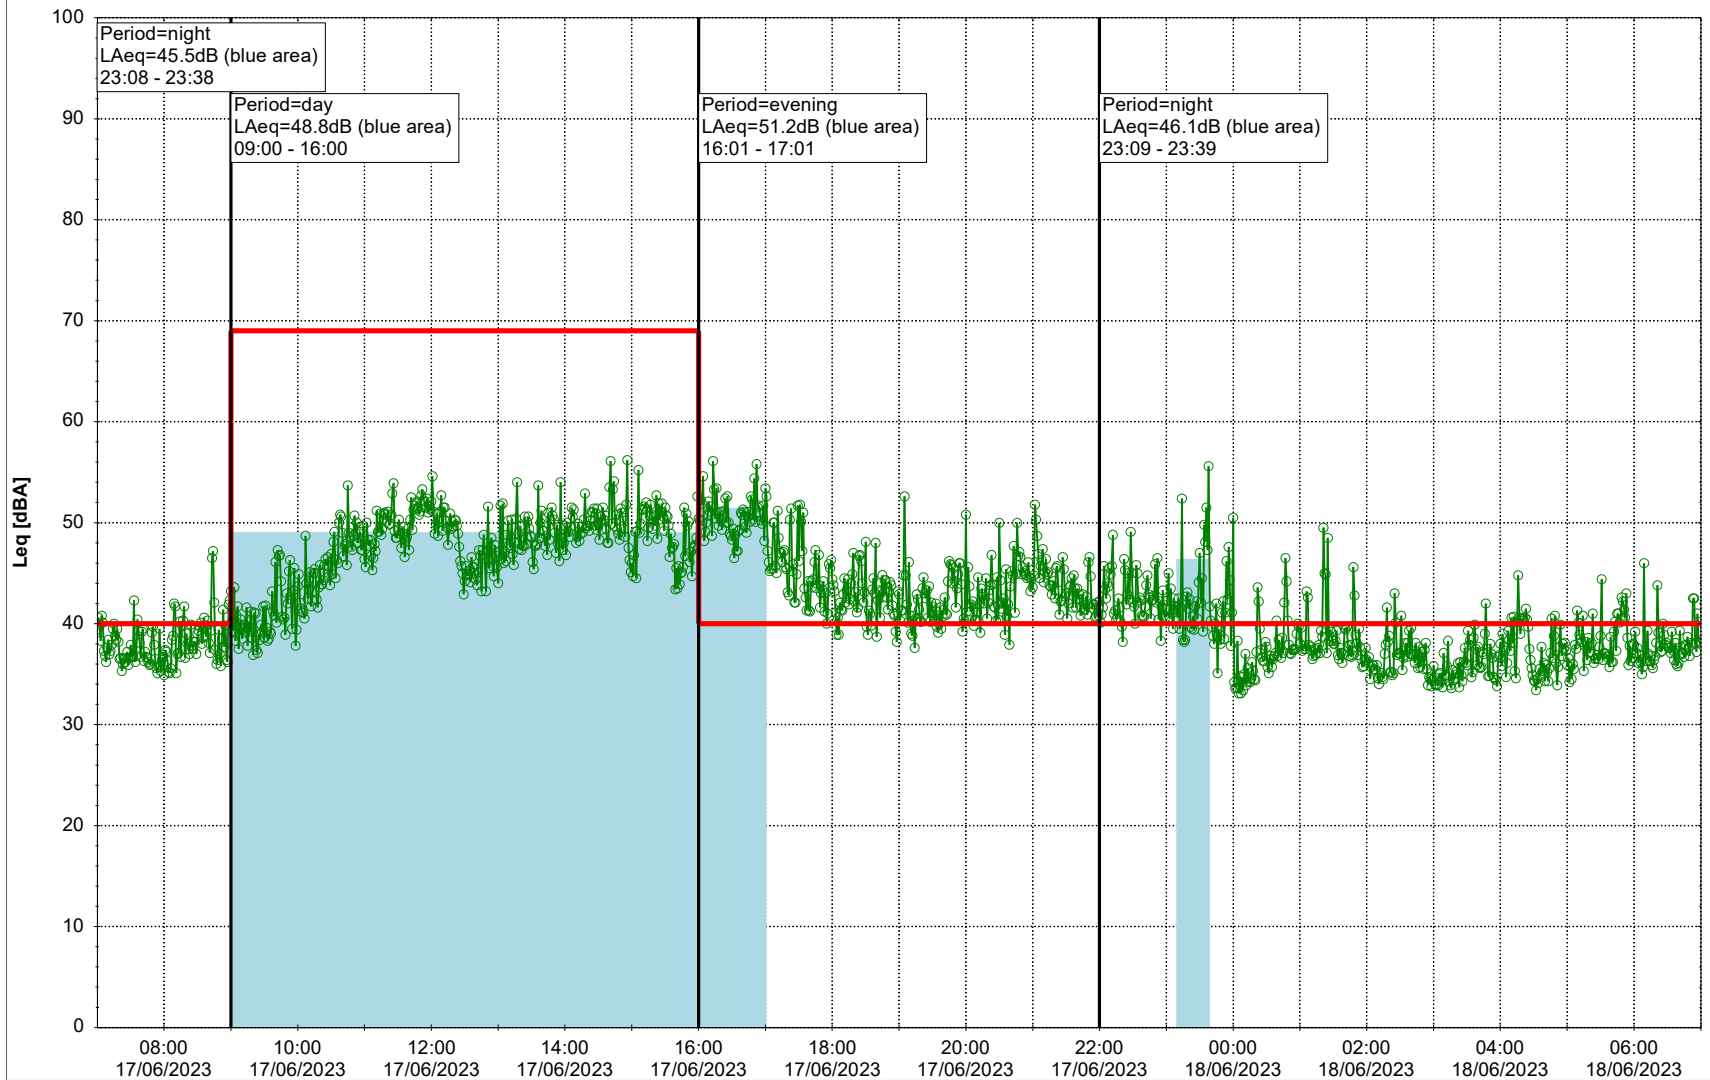

Noise Time Related Diagram

16/06/2023
17/06/2023

○○○○ EBR-OVK_NS02

Project: Kronos Sydhavnen
Construction: Enghave Brygge
Location: N-V

Plan View

Remarks

- Ørsted Værket

Noise Time Related Diagram

17/06/2023
18/06/2023

○○○○ EBR-OVK_NS02

Project: Kronos Sydhavnen
Construction: Enghave Brygge
Location: N-V

Plan View

Remarks

- Ørsted Værket

Noise Time Related Diagram

18/06/2023
19/06/2023