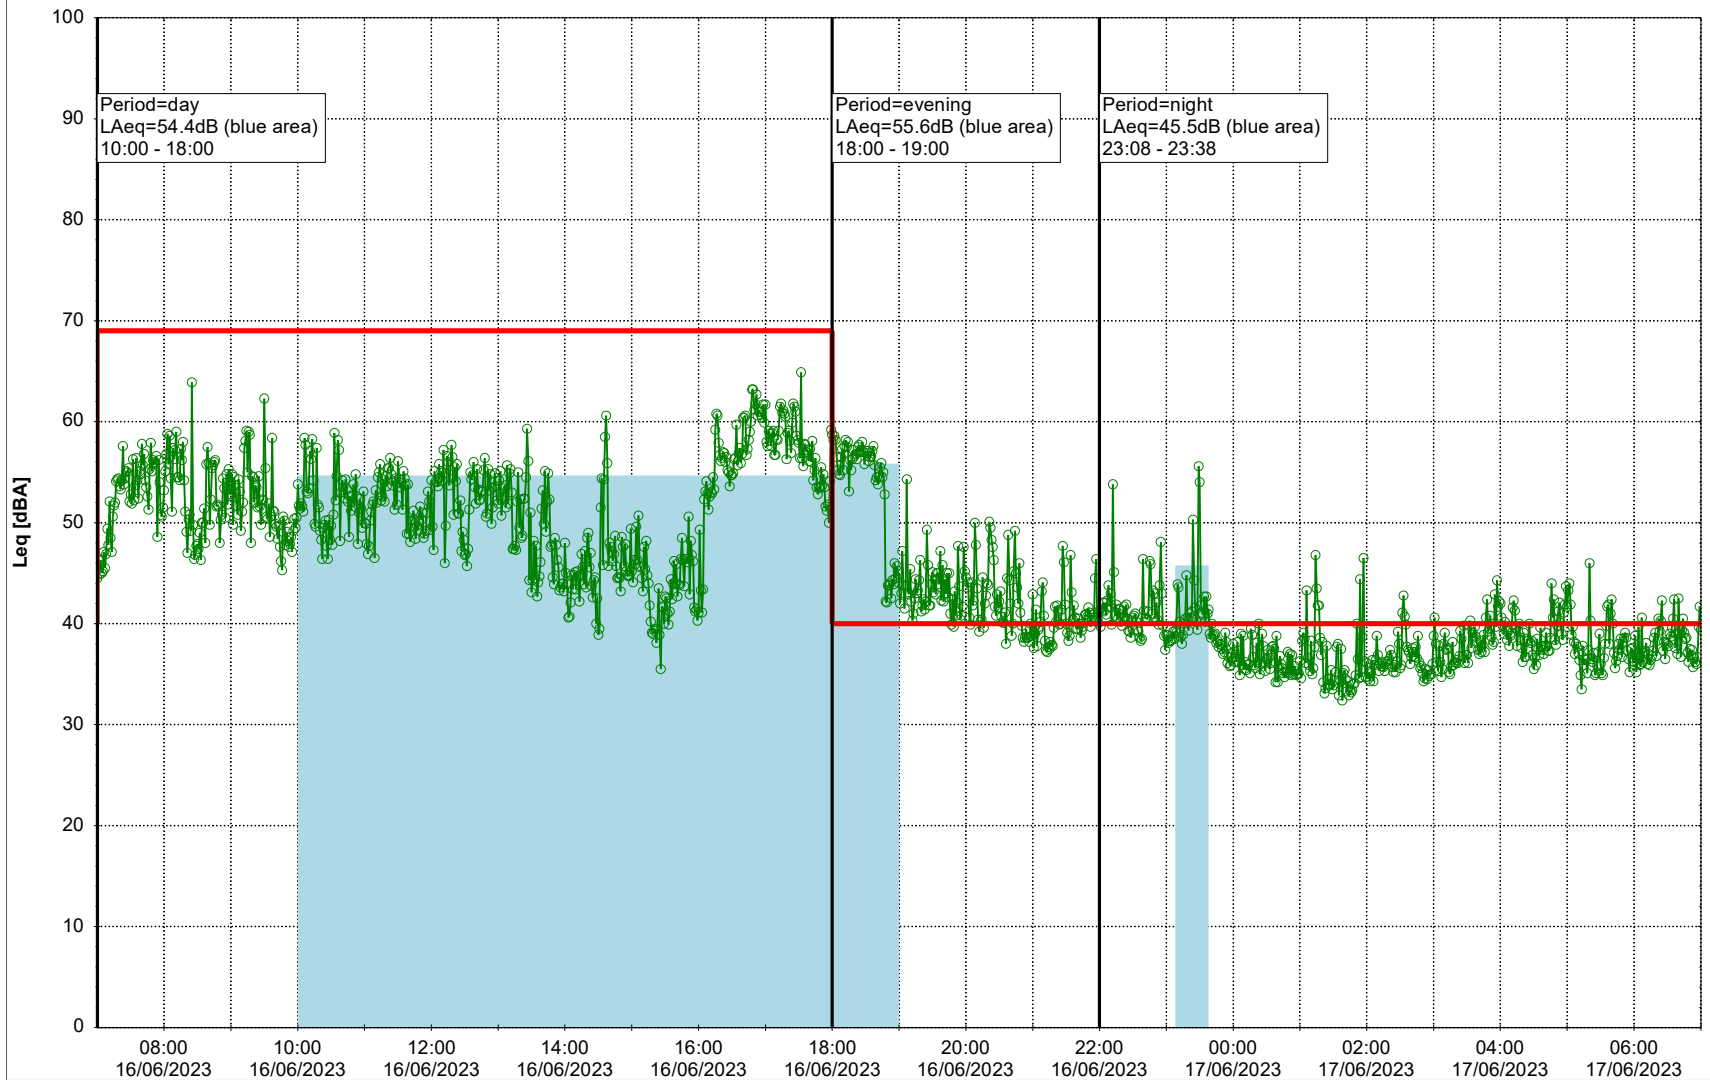

- Ørsted Værket

Noise Time Related Diagram

15/06/2023
16/06/2023

○○○ EBR-OVK_NS02

Project: Kronos Sydhavnen
Construction: Enghave Brygge
Location: N-V

Plan View

Remarks

- Ørsted Værket

Noise Time Related Diagram

16/06/2023
17/06/2023

○○○○ EBR-OVK_NS02

Project: Kronos Sydhavnen
Construction: Enghave Brygge
Location: N-V

Plan View

Remarks

- Ørsted Værket

Noise Time Related Diagram

17/06/2023
18/06/2023

○○○○ EBR-OVK_NS02

Project: Kronos Sydhavnen
Construction: Enghave Brygge
Location: N-V

Plan View

Remarks

- Ørsted Værket

Noise Time Related Diagram

18/06/2023
19/06/2023