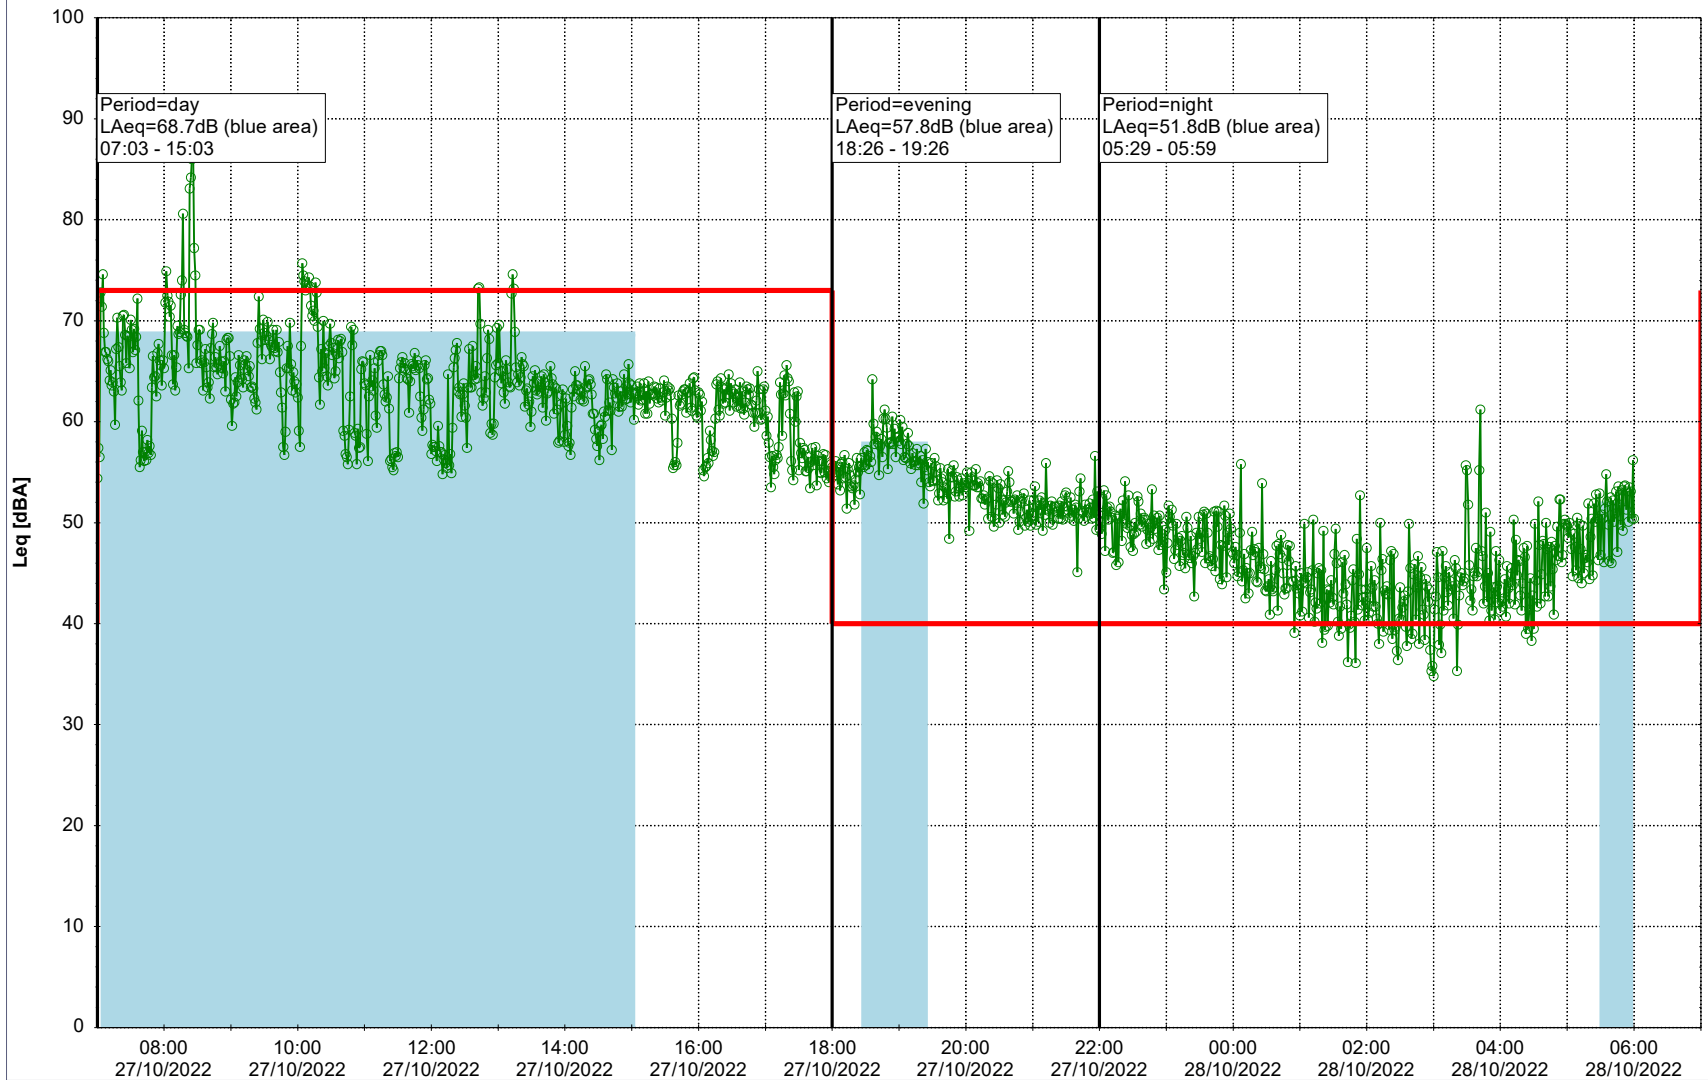

Remarks

...

Noise Time Related Diagram

26/10/2022
27/10/2022

○ ○ ○ ○ HOL_NS01

Project: Kronos Sydhavnen
Construction: Havneholmen
Location: N-V

Plan View

Remarks

...

Noise Time Related Diagram

27/10/2022
28/10/2022

○ ○ ○ ○ HOL_NS01

Project: Kronos Sydhavnen
Construction: Havneholmen
Location: N-V

Plan View

Remarks

...

Noise Time Related Diagram

28/10/2022
29/10/2022

○ ○ ○ ○ HOL_NS01

Project: Kronos Sydhavnen
Construction: Havneholmen
Location: N-V

Plan View

Remarks

...

Noise Time Related Diagram