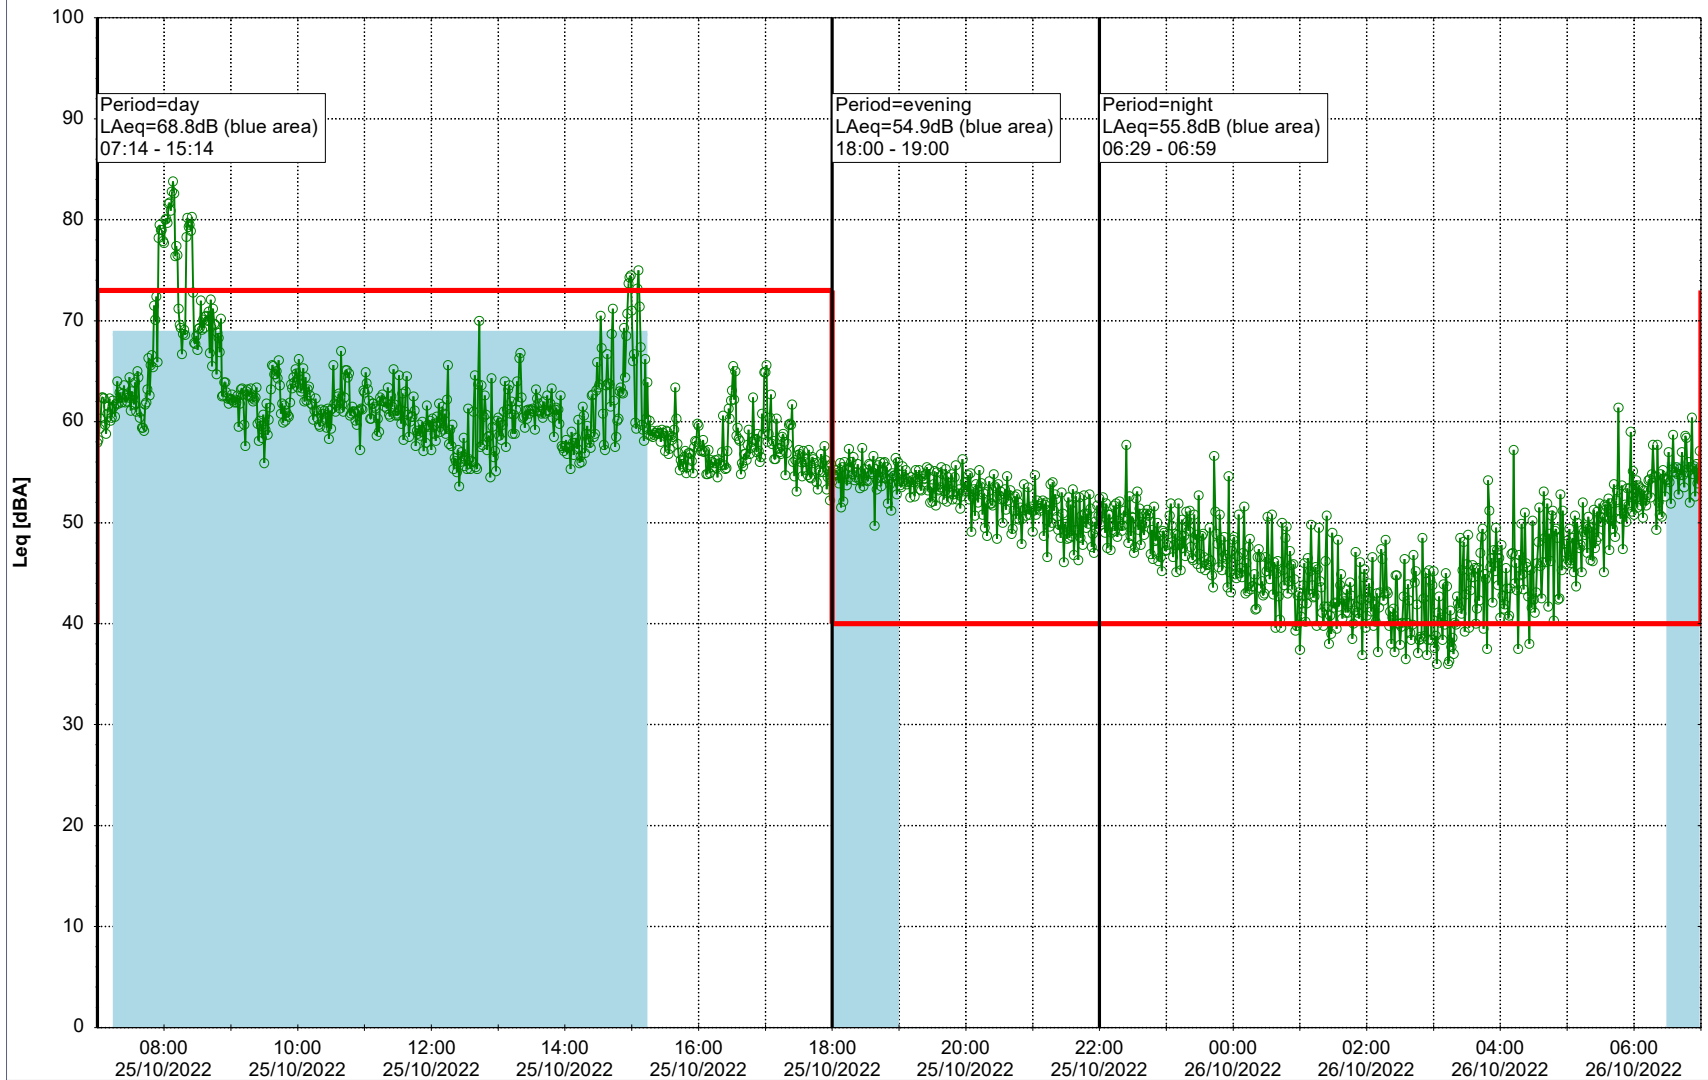

Plan View

Remarks

...

Noise Time Related Diagram

25/10/2022
26/10/2022

○ ○ ○ ○ HOL_NS01

Project: Kronos Sydhavnen
Construction: Havneholmen
Location: N-V

Plan View

Remarks

...

Noise Time Related Diagram

26/10/2022
27/10/2022

○ ○ ○ ○ HOL_NS01

Project: Kronos Sydhavnen
Construction: Havneholmen
Location: N-V

Plan View

Remarks

...

Noise Time Related Diagram

27/10/2022
28/10/2022

○ ○ ○ ○ HOL_NS01

Project: Kronos Sydhavnen
Construction: Havneholmen
Location: N-V

Plan View

Remarks

...

Noise Time Related Diagram

28/10/2022
29/10/2022

○ ○ ○ ○ HOL_NS01

Project: Kronos Sydhavnen
Construction: Havneholmen
Location: N-V

Plan View

Remarks

...

Noise Time Related Diagram