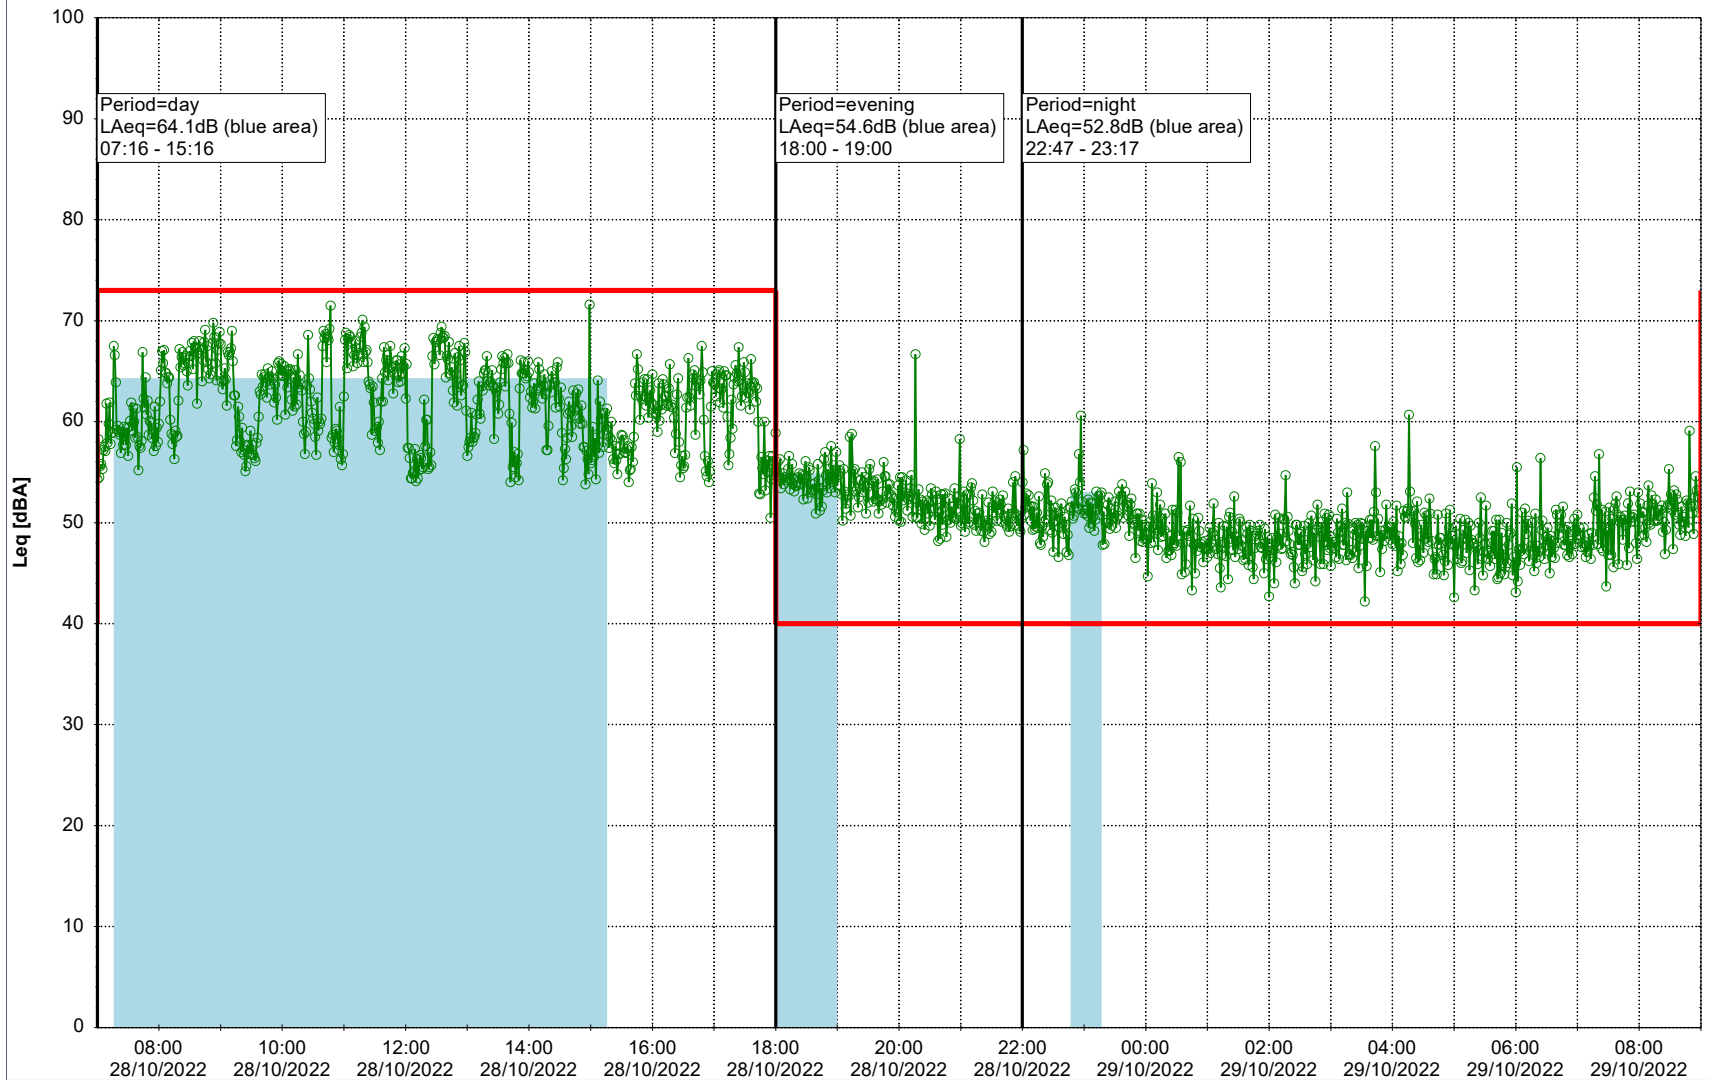

...

Noise Time Related Diagram

27/10/2022
28/10/2022

○ ○ ○ ○ HOL_NS01

Project: Kronos Sydhavnen
Construction: Havneholmen
Location: N-V

Plan View

Remarks

...

Noise Time Related Diagram

28/10/2022
29/10/2022

○ ○ ○ ○ HOL_NS01

Project: Kronos Sydhavnen
Construction: Havneholmen
Location: N-V

Plan View

Remarks

...

Noise Time Related Diagram

29/10/2022
30/10/2022

○ ○ ○ ○ HOL_NS01

Project: Kronos Sydhavnen
Construction: Havneholmen
Location: N-V

Plan View

Remarks

...

Noise Time Related Diagram

30/10/2022
31/10/2022