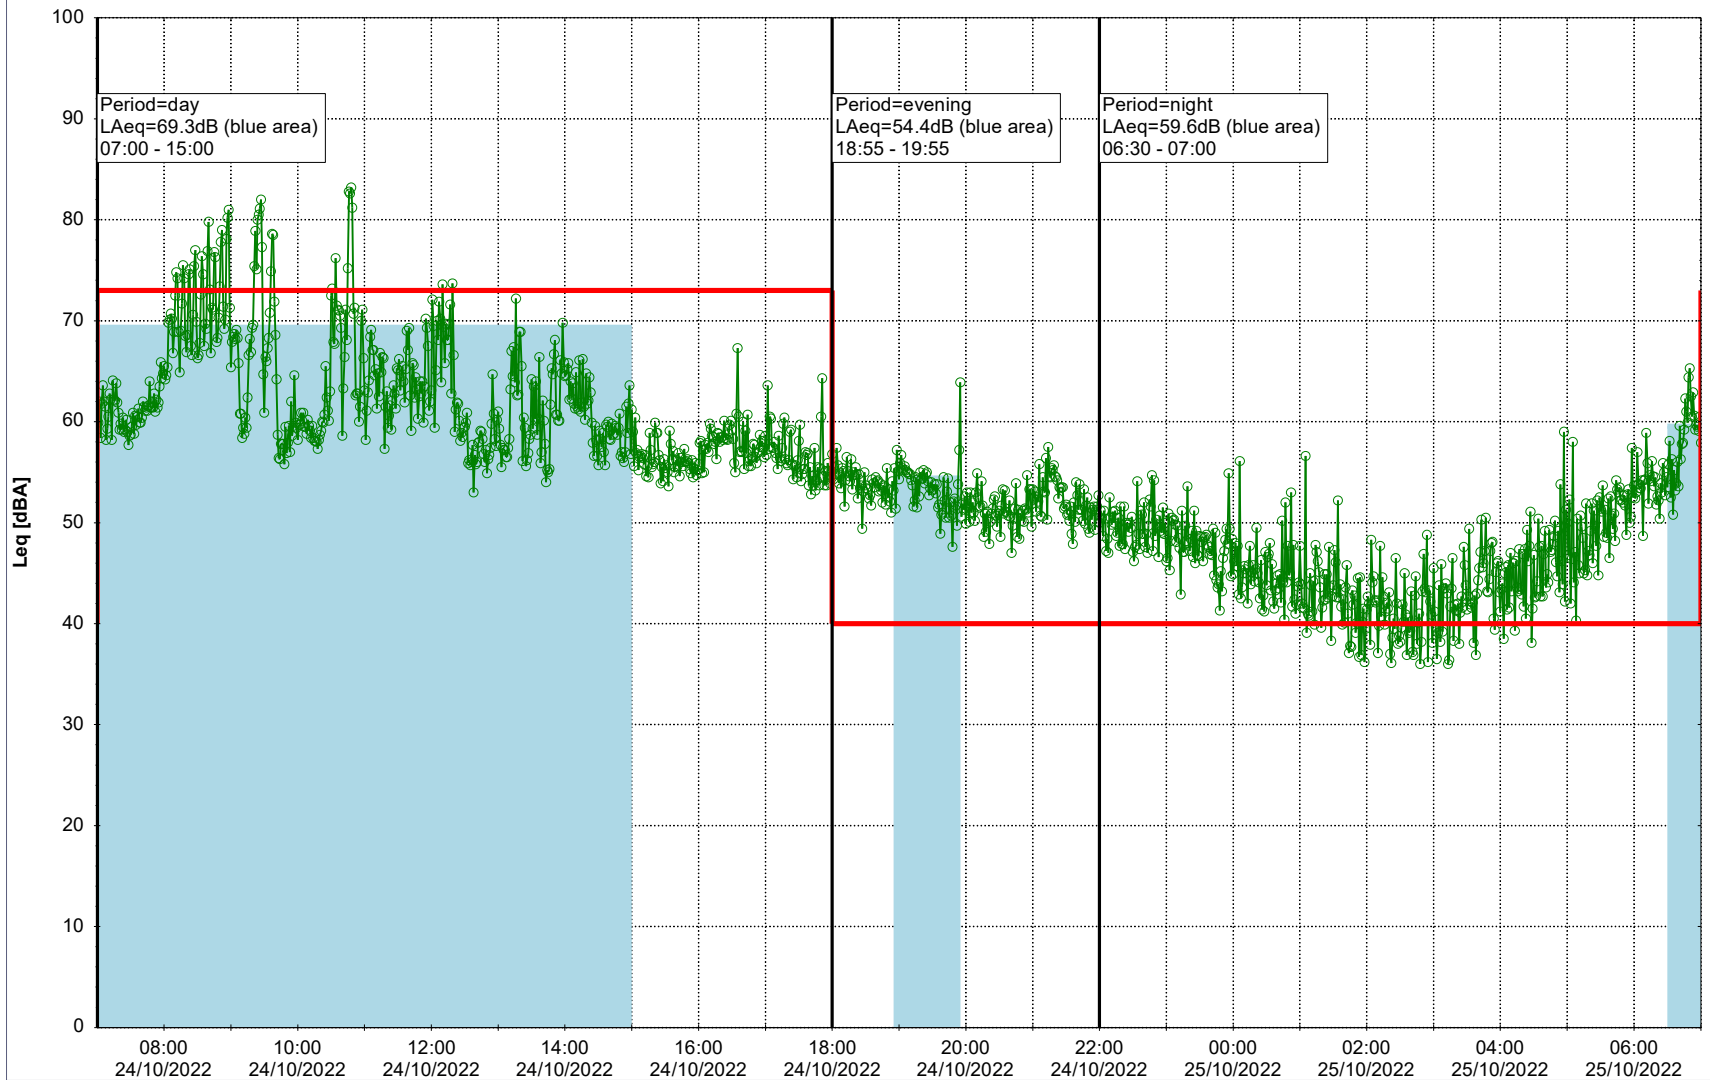

Project: Kronos Sydhavnen
Construction: Havneholmen
Location: N-V

Plan View

Remarks

...

Noise Time Related Diagram

24/10/2022
25/10/2022

○ ○ ○ ○ HOL_NS01

Project: Kronos Sydhavnen
Construction: Havneholmen
Location: N-V

Plan View

Remarks

...

Noise Time Related Diagram

25/10/2022
26/10/2022

○ ○ ○ ○ HOL_NS01

Project: Kronos Sydhavnen
Construction: Havneholmen
Location: N-V

Plan View

Remarks

...

Noise Time Related Diagram

26/10/2022
27/10/2022

○ ○ ○ ○ HOL_NS01

Project: Kronos Sydhavnen
Construction: Havneholmen
Location: N-V

Plan View

Remarks

Noise Time Related Diagram

28/10/2022
29/10/2022

○ ○ ○ ○ HOL_NS01

Project: Kronos Sydhavnen
Construction: Havneholmen
Location: N-V

Plan View

Remarks

...

Noise Time Related Diagram