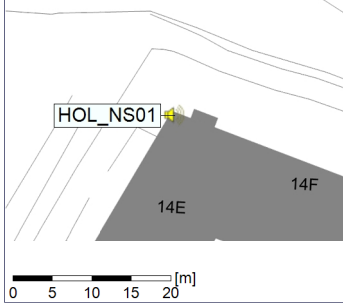

...

Noise Time Related Diagram

27/10/2022
28/10/2022

○ ○ ○ ○ HOL_NS01

Project: Kronos Sydhavnen
Construction: Havneholmen
Location: N-V

Plan View

Remarks

...