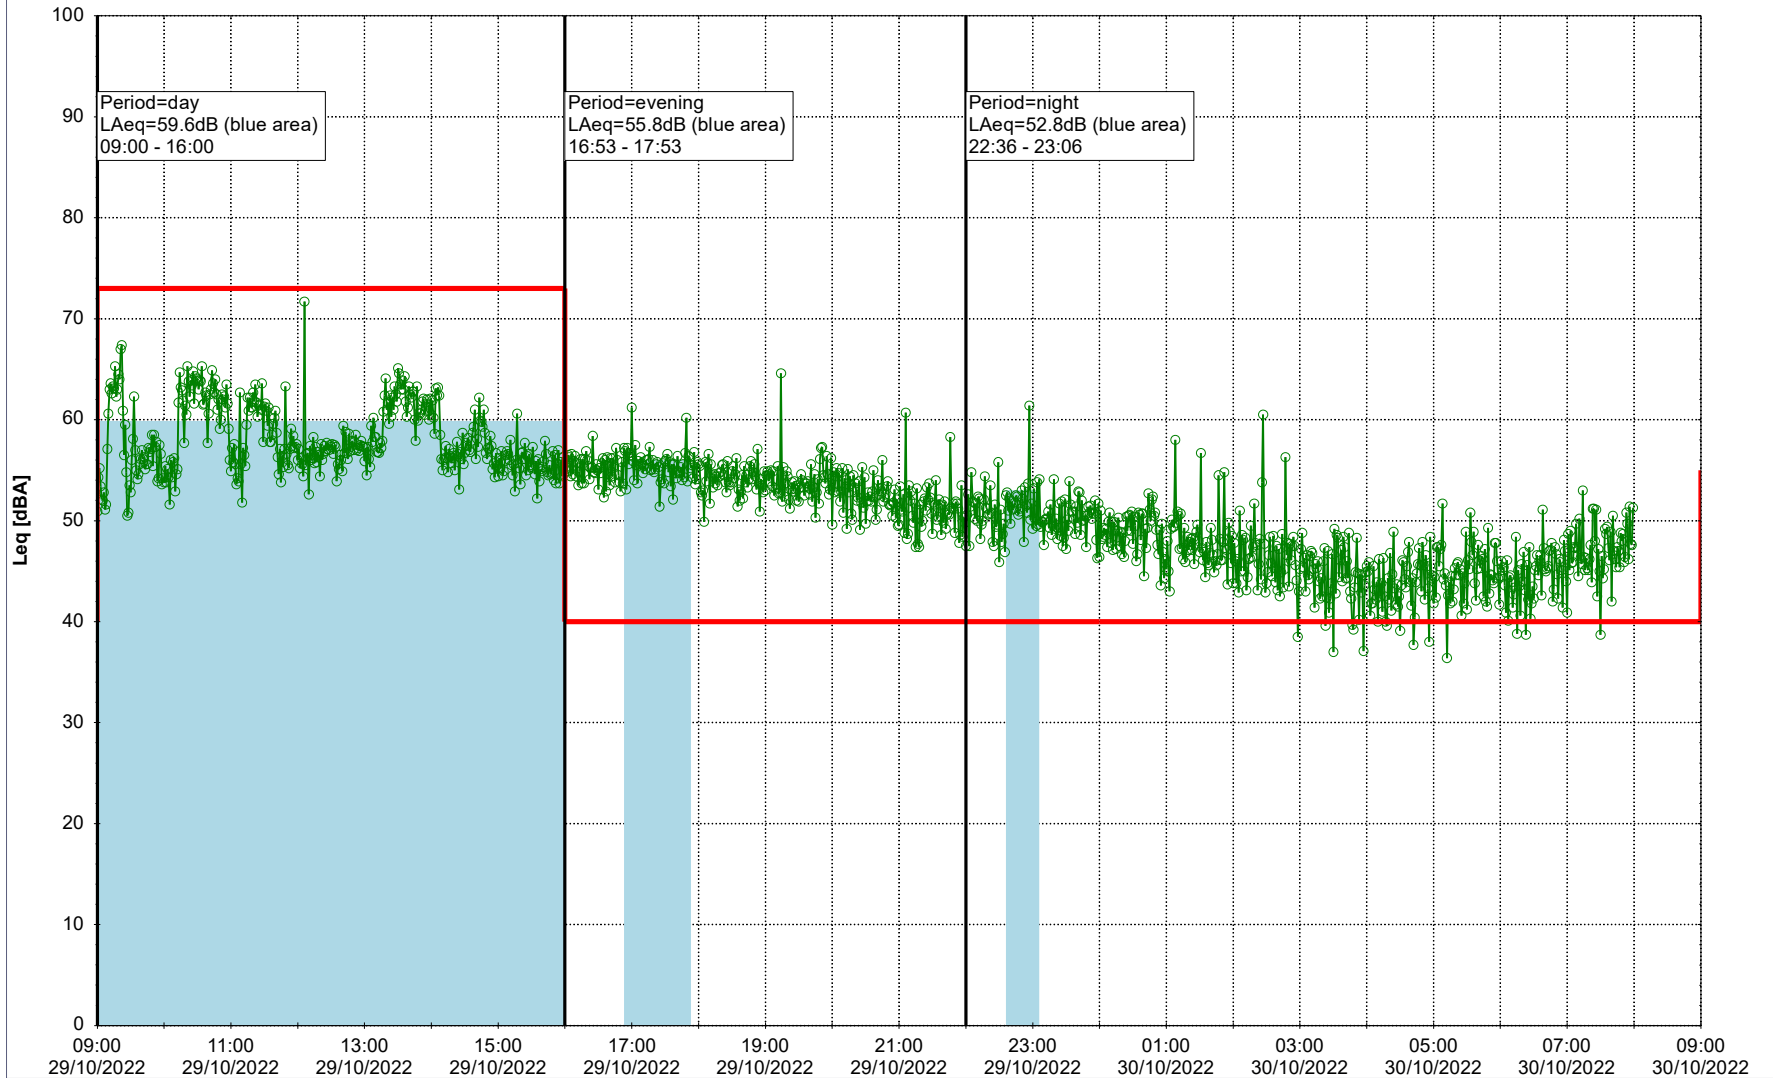

Noise Time Related Diagram

28/10/2022
29/10/2022

○ ○ ○ ○ HOL_NS01

Project: Kronos Sydhavnen
Construction: Havneholmen
Location: N-V

Plan View

Remarks

...

Noise Time Related Diagram

29/10/2022
30/10/2022

○ ○ ○ ○ HOL_NS01

Project: Kronos Sydhavnen
Construction: Havneholmen
Location: N-V

Plan View

Remarks

...

Noise Time Related Diagram

30/10/2022
31/10/2022