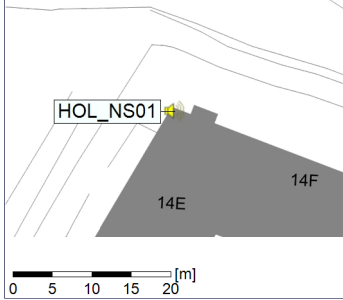

29/10/2022
30/10/2022

○ ○ ○ ○ HOL_NS01

Project: Kronos Sydhavnen
Construction: Havneholmen
Location: N-V

Plan View

Remarks

...

Noise Time Related Diagram

30/10/2022
31/10/2022