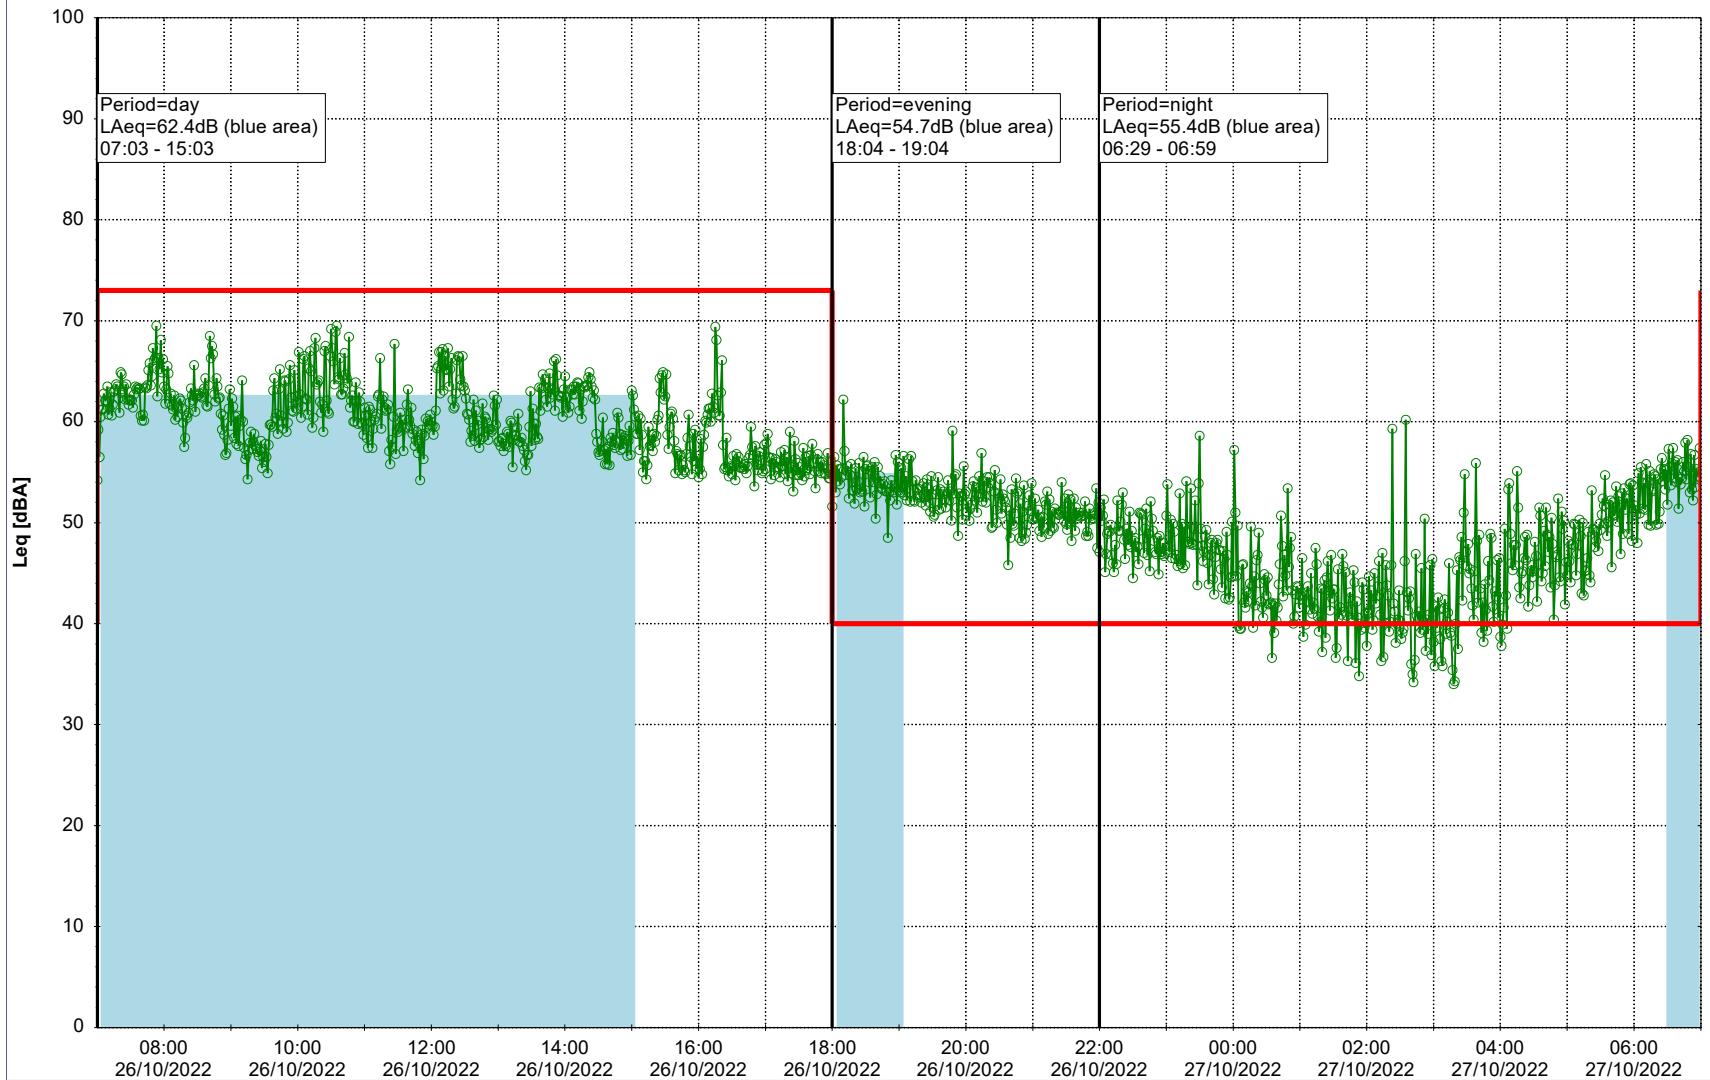

Plan View

Remarks

...

Noise Time Related Diagram

25/10/2022
26/10/2022

○ ○ ○ ○ HOL_NS01

Project: Kronos Sydhavnen
Construction: Havneholmen
Location: N-V

Plan View

Remarks

...

Noise Time Related Diagram

26/10/2022
27/10/2022

○ ○ ○ ○ HOL_NS01

Project: Kronos Sydhavnen
Construction: Havneholmen
Location: N-V

Plan View

Remarks

...

Noise Time Related Diagram

27/10/2022
28/10/2022

○ ○ ○ ○ HOL_NS01

Project: Kronos Sydhavnen
Construction: Havneholmen
Location: N-V

Plan View

Remarks

...

Noise Time Related Diagram

28/10/2022
29/10/2022

○ ○ ○ ○ HOL_NS01

Project: Kronos Sydhavnen
Construction: Havneholmen
Location: N-V

Plan View

Remarks

...

Noise Time Related Diagram