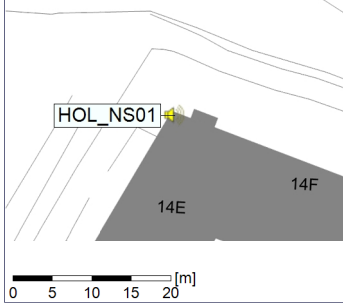

Remarks

...

Noise Time Related Diagram

26/10/2022
27/10/2022

○ ○ ○ ○ HOL_NS01

Project: Kronos Sydhavnen
Construction: Havneholmen
Location: N-V

Plan View

Remarks