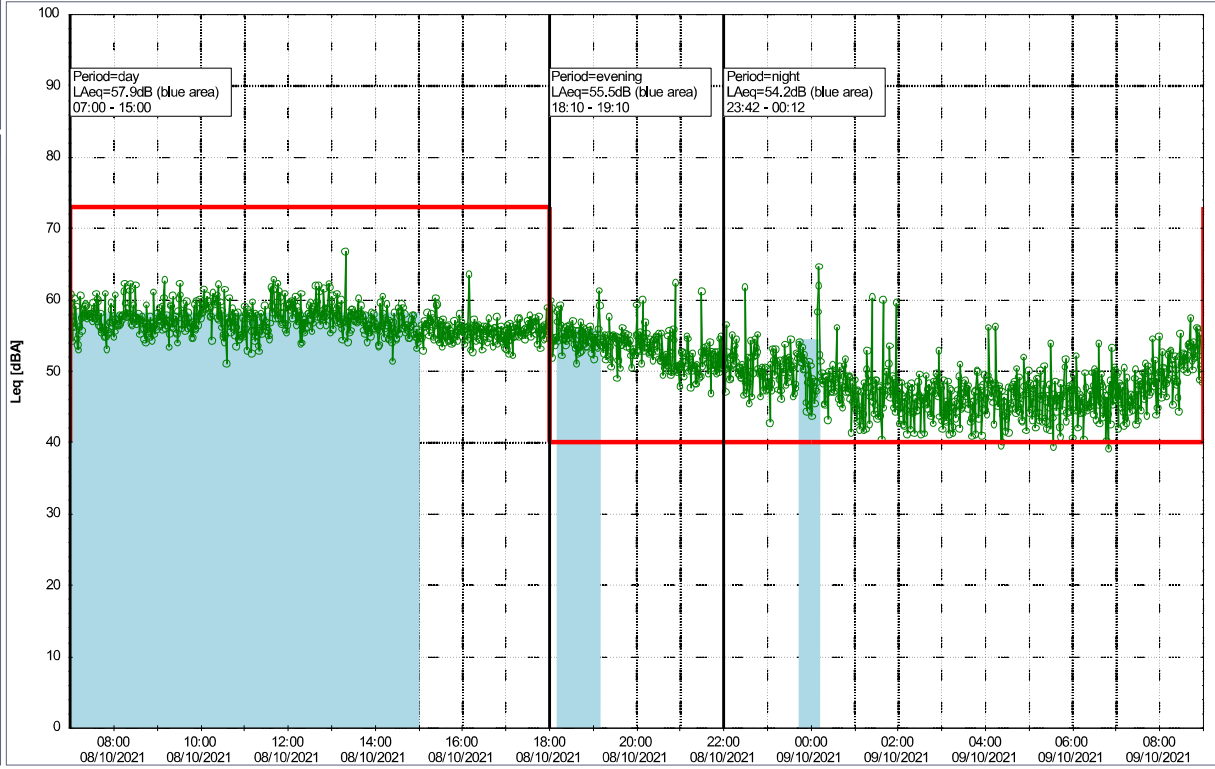

07/10/2021
08/10/2021

oooo HOL_NS01

Project: Kronos Sydhavnen
Construction: Havneholmen
Location: N-V

Plan View

Remarks

Noise Time Related Diagram

08/10/2021
09/10/2021

o o o o HOL_NS01

Project: Kronos Sydhavnen
Construction: Havneholmen
Location: N-V

Plan View

Noise Time Related Diagram

09/10/2021
10/10/2021

o o o o HOL_NS01

Remarks

...

Plan View