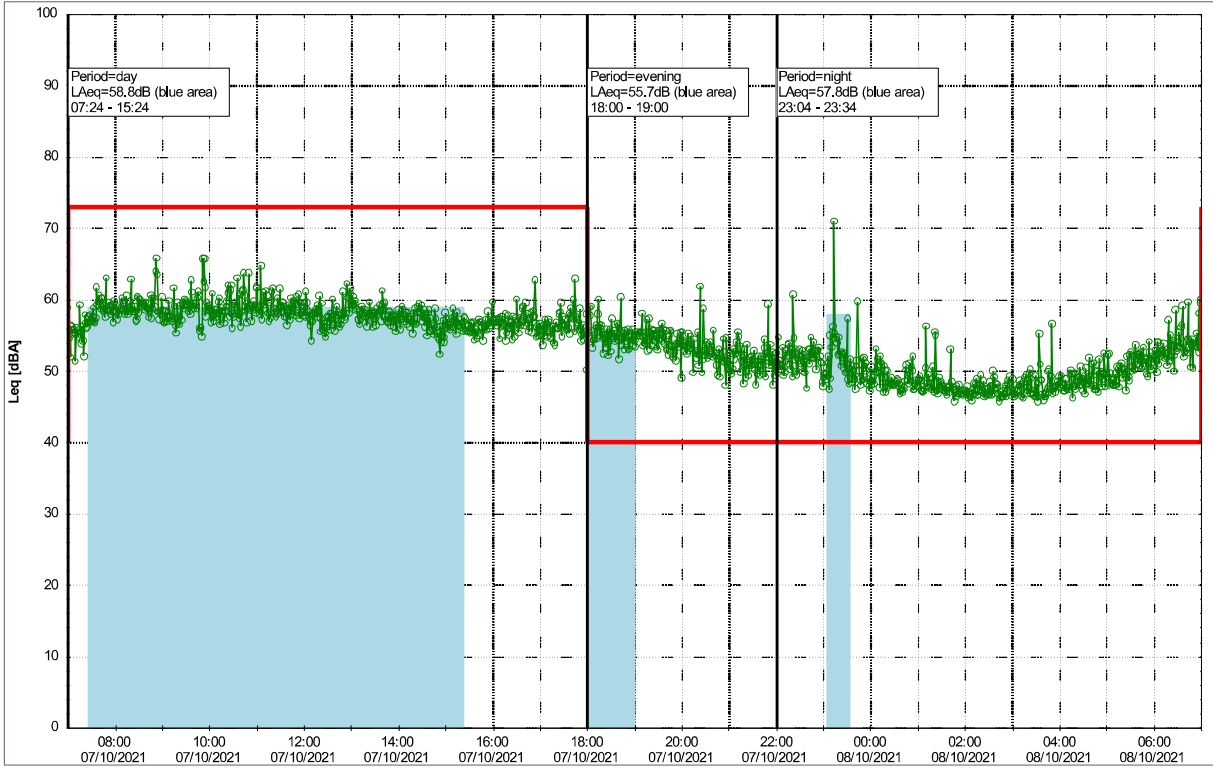

Remarks

...

Noise Time Related Diagram

06/10/2021
07/10/2021

HOL_NS01

Project: Kronos Sydhavnen
Construction: Havneholmen
Location: N-V

Plan View

Noise Time Related Diagram

07/10/2021
08/10/2021

oooo HOL_NS01

Project: Kronos Sydhavnen
Construction: Havneholmen
Location: N-V

Plan View

Remarks

Noise Time Related Diagram

08/10/2021
09/10/2021

o o o o HOL_NS01

Project: Kronos Sydhavnen
Construction: Havneholmen
Location: N-V

Plan View

Noise Time Related Diagram

09/10/2021
10/10/2021

o o o o HOL_NS01

Remarks

...

Plan View