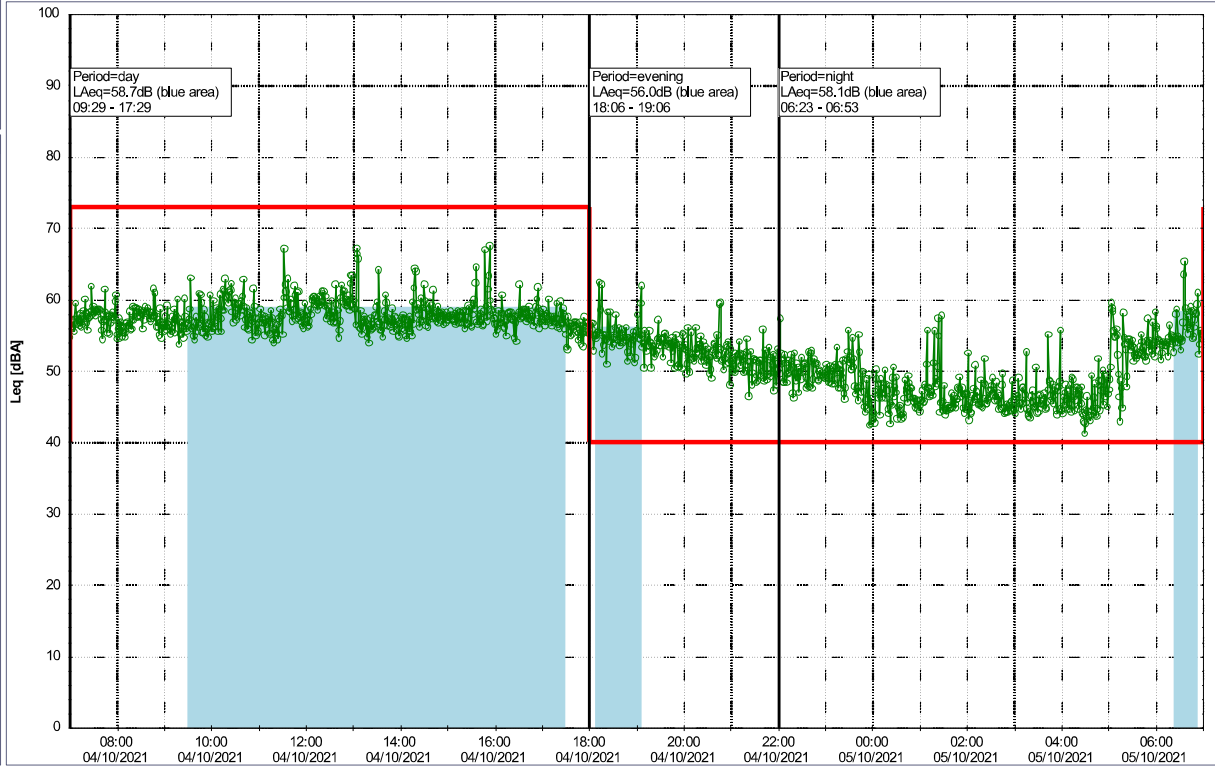

Project: Kronos Sydhavnen
Construction: Havneholmen
Location: N-V

Plan View

Remarks

...

Noise Time Related Diagram

04/10/2021
05/10/2021

HOL_NS01

Project: Kronos Sydhavnen
Construction: Havneholmen
Location: N-V

Plan View

Remarks

...

Noise Time Related Diagram

05/10/2021
06/10/2021

oooo HOL_NS01

Project: Kronos Sydhavnen
Construction: Havneholmen
Location: N-V

Plan View

Remarks

...

Noise Time Related Diagram

06/10/2021
07/10/2021

HOL_NS01

Project: Kronos Sydhavnen
Construction: Havneholmen
Location: N-V

Plan View

Noise Time Related Diagram

Project: Kronos Sydhavnen
Construction: Havneholmen
Location: N-V

Plan View

Noise Time Related Diagram

09/10/2021
10/10/2021

o o o o HOL_NS01

Remarks

...

Plan View