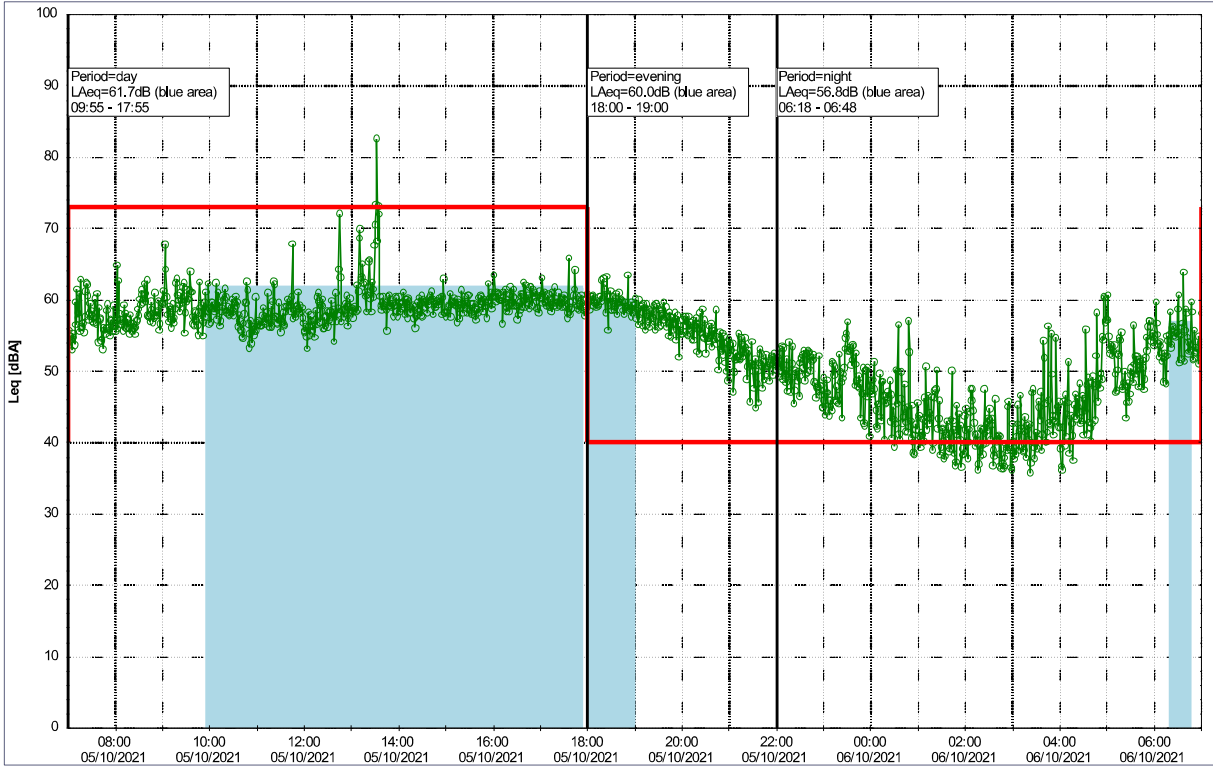

Plan View

Remarks

...

Noise Time Related Diagram

05/10/2021
06/10/2021

oooo HOL_NS01

Project: Kronos Sydhavnen
Construction: Havneholmen
Location: N-V

Plan View

Remarks

...

Noise Time Related Diagram

06/10/2021
07/10/2021

HOL_NS01

Project: Kronos Sydhavnen
Construction: Havneholmen
Location: N-V

Plan View

Noise Time Related Diagram

Project: Kronos Sydhavnen
Construction: Havneholmen
Location: N-V

Plan View

Noise Time Related Diagram

09/10/2021
10/10/2021

o o o o HOL_NS01

Remarks

...

Plan View