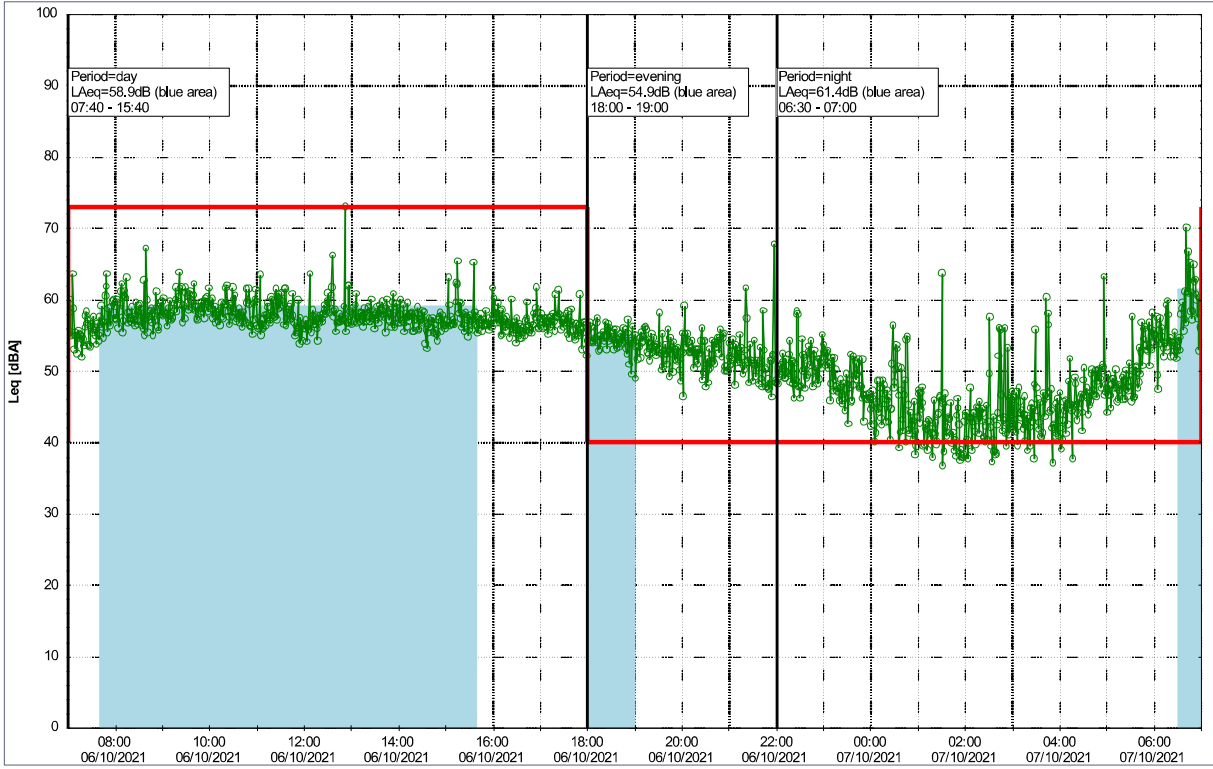

Plan View

Remarks

...

Noise Time Related Diagram

05/10/2021
06/10/2021

oooo HOL_NS01

Project: Kronos Sydhavnen
Construction: Havneholmen
Location: N-V

Plan View

Remarks

...

Noise Time Related Diagram

06/10/2021
07/10/2021

HOL_NS01

Project: Kronos Sydhavnen
Construction: Havneholmen
Location: N-V

Plan View

Noise Time Related Diagram

Project: Kronos Sydhavnen
Construction: Havneholmen
Location: N-V

Plan View

Noise Time Related Diagram

09/10/2021
10/10/2021

o o o o HOL_NS01

Remarks

...

Plan View

Project: Kronos Sydhavnen
Construction: Havneholmen
Location: N-V

Noise Time Related Diagram

10/10/2021
11/10/2021

HOL_NS01

Remarks

...