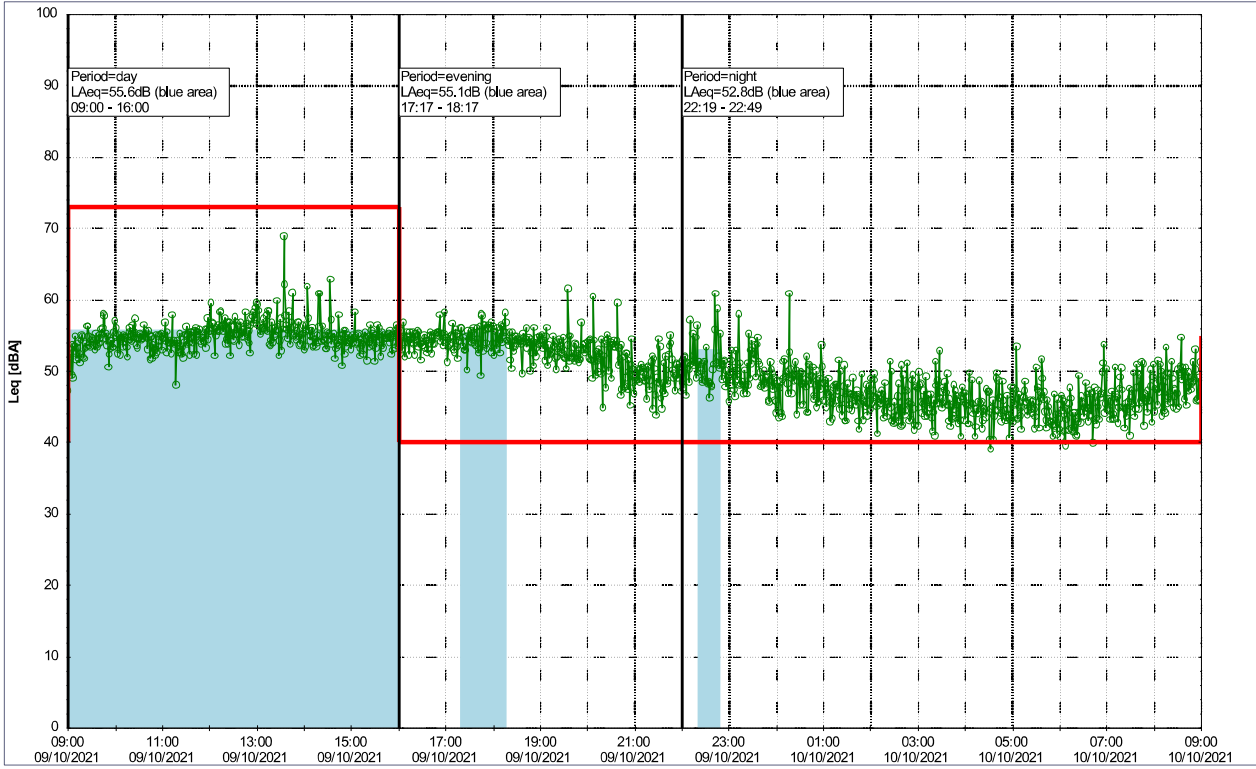

Project: Kronos Sydhavnen
Construction: Havneholmen
Location: N-V

Plan View

Noise Time Related Diagram

09/10/2021
10/10/2021

o o o o HOL_NS01

Remarks

...

Plan View

Project: Kronos Sydhavnen
Construction: Havneholmen
Location: N-V

Noise Time Related Diagram

10/10/2021
11/10/2021

HOL_NS01

Remarks

...