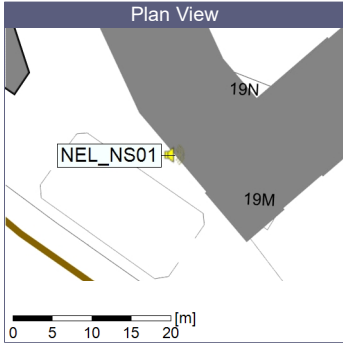

Project: Kronos Sydhavnen
Construction: Ny Ellebjerg
Location: N-V

05/04/2023
06/04/2023

Noise Time Related Diagram

○○○ NEL_NS01