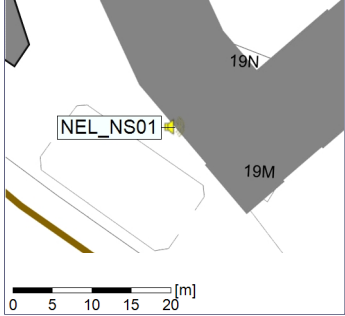

○○○ NEL_NS01

Project: Kronos Sydhavnen
Construction: Ny Ellebjerg
Location: N-V

Plan View

Remarks

...

Noise Time Related Diagram

08/04/2023
09/04/2023

○○○ NEL_NS01

Project: Kronos Sydhavnen
Construction: Ny Ellebjerg
Location: N-V

Plan View

Remarks

...

Noise Time Related Diagram

09/04/2023
10/04/2023

○○○ NEL_NS01