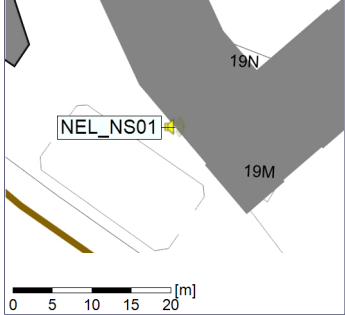

Project: Kronos Sydhavnen
Construction: Ny Ellebjerg
Location: N-V

Plan View

Remarks

...

Noise Time Related Diagram

03/04/2023
04/04/2023

○○○ NEL_NS01

Project: Kronos Sydhavnen
Construction: Ny Ellebjerg
Location: N-V

Plan View

Remarks

...

Noise Time Related Diagram

04/04/2023
05/04/2023

○○○ NEL_NS01

Project: Kronos Sydhavnen
Construction: Ny Ellebjerg
Location: N-V

05/04/2023
06/04/2023

Project: Kronos Sydhavnen
Construction: Ny Ellebjerg
Location: N-V

Plan View

Remarks

...

Noise Time Related Diagram

09/04/2023
10/04/2023

○○○ NEL_NS01