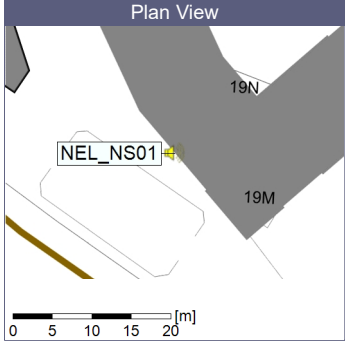

Noise Time Related Diagram

○○○ NEL_NS01

Remarks

...

Project: Kronos Sydhavnen
Construction: Ny Ellebjerg
Location: N-V

06/04/2023
07/04/2023

Noise Time Related Diagram

○○○ NEL_NS01