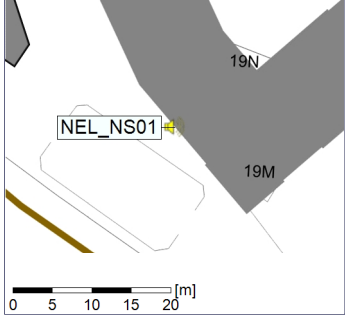

Remarks

...

Project: Kronos Sydhavnen
Construction: Ny Ellebjerg
Location: N-V

Plan View

Remarks

...

Noise Time Related Diagram

07/04/2023
08/04/2023