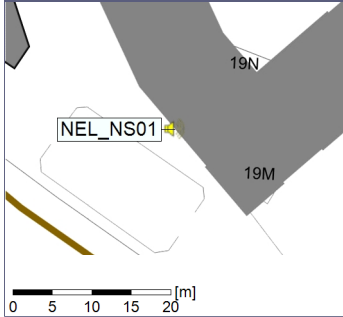

Project: Kronos Sydhavnen
Construction: Ny Ellebjerg
Location: N-V

Plan View

Remarks

...

Noise Time Related Diagram

03/04/2023
04/04/2023

○○○ NEL_NS01

Project: Kronos Sydhavnen
Construction: Ny Ellebjerg
Location: N-V

Project: Kronos Sydhavnen
Construction: Ny Ellebjerg
Location: N-V

Plan View

Remarks

...

Noise Time Related Diagram

09/04/2023
10/04/2023

○○○ NEL_NS01