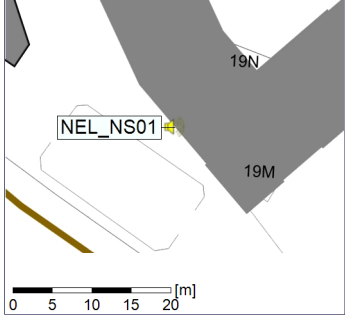

○○○ NEL_NS01

Project: Kronos Sydhavnen
Construction: Ny Ellebjerg
Location: N-V

Plan View

Remarks

...

Noise Time Related Diagram

08/04/2023
09/04/2023

○○○ NEL_NS01

Project: Kronos Sydhavnen
Construction: Ny Ellebjerg
Location: N-V

Plan View

Remarks

...

Noise Time Related Diagram

09/04/2023
10/04/2023

○○○ NEL_NS01