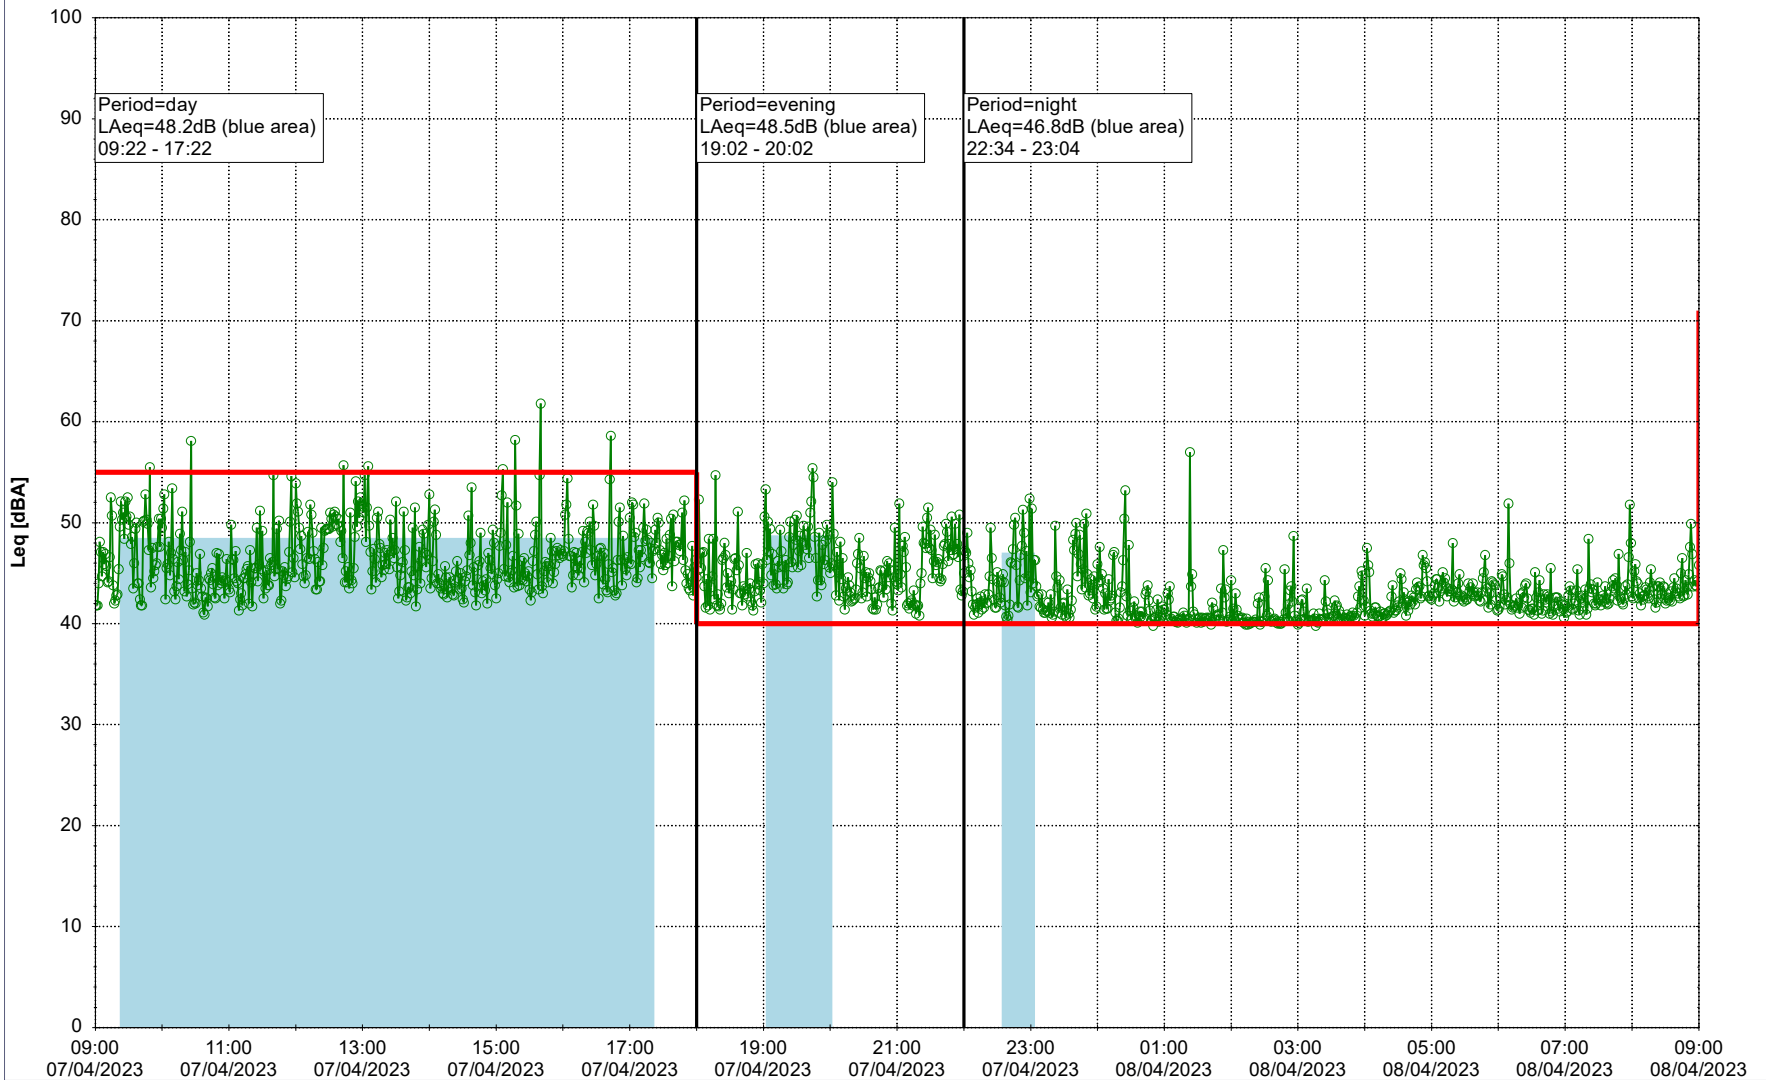

Remarks

...

Project: Kronos Sydhavnen
Construction: Ny Ellebjerg
Location: N-V

Plan View

Remarks

...

Noise Time Related Diagram

07/04/2023
08/04/2023

○○○ NEL_NS01

Project: Kronos Sydhavnen
Construction: Ny Ellebjerg
Location: N-V

Plan View

Remarks

...

Noise Time Related Diagram

08/04/2023
09/04/2023

○○○ NEL_NS01

Project: Kronos Sydhavnen
Construction: Ny Ellebjerg
Location: N-V

Plan View

Remarks

...

Noise Time Related Diagram

09/04/2023
10/04/2023

○○○ NEL_NS01