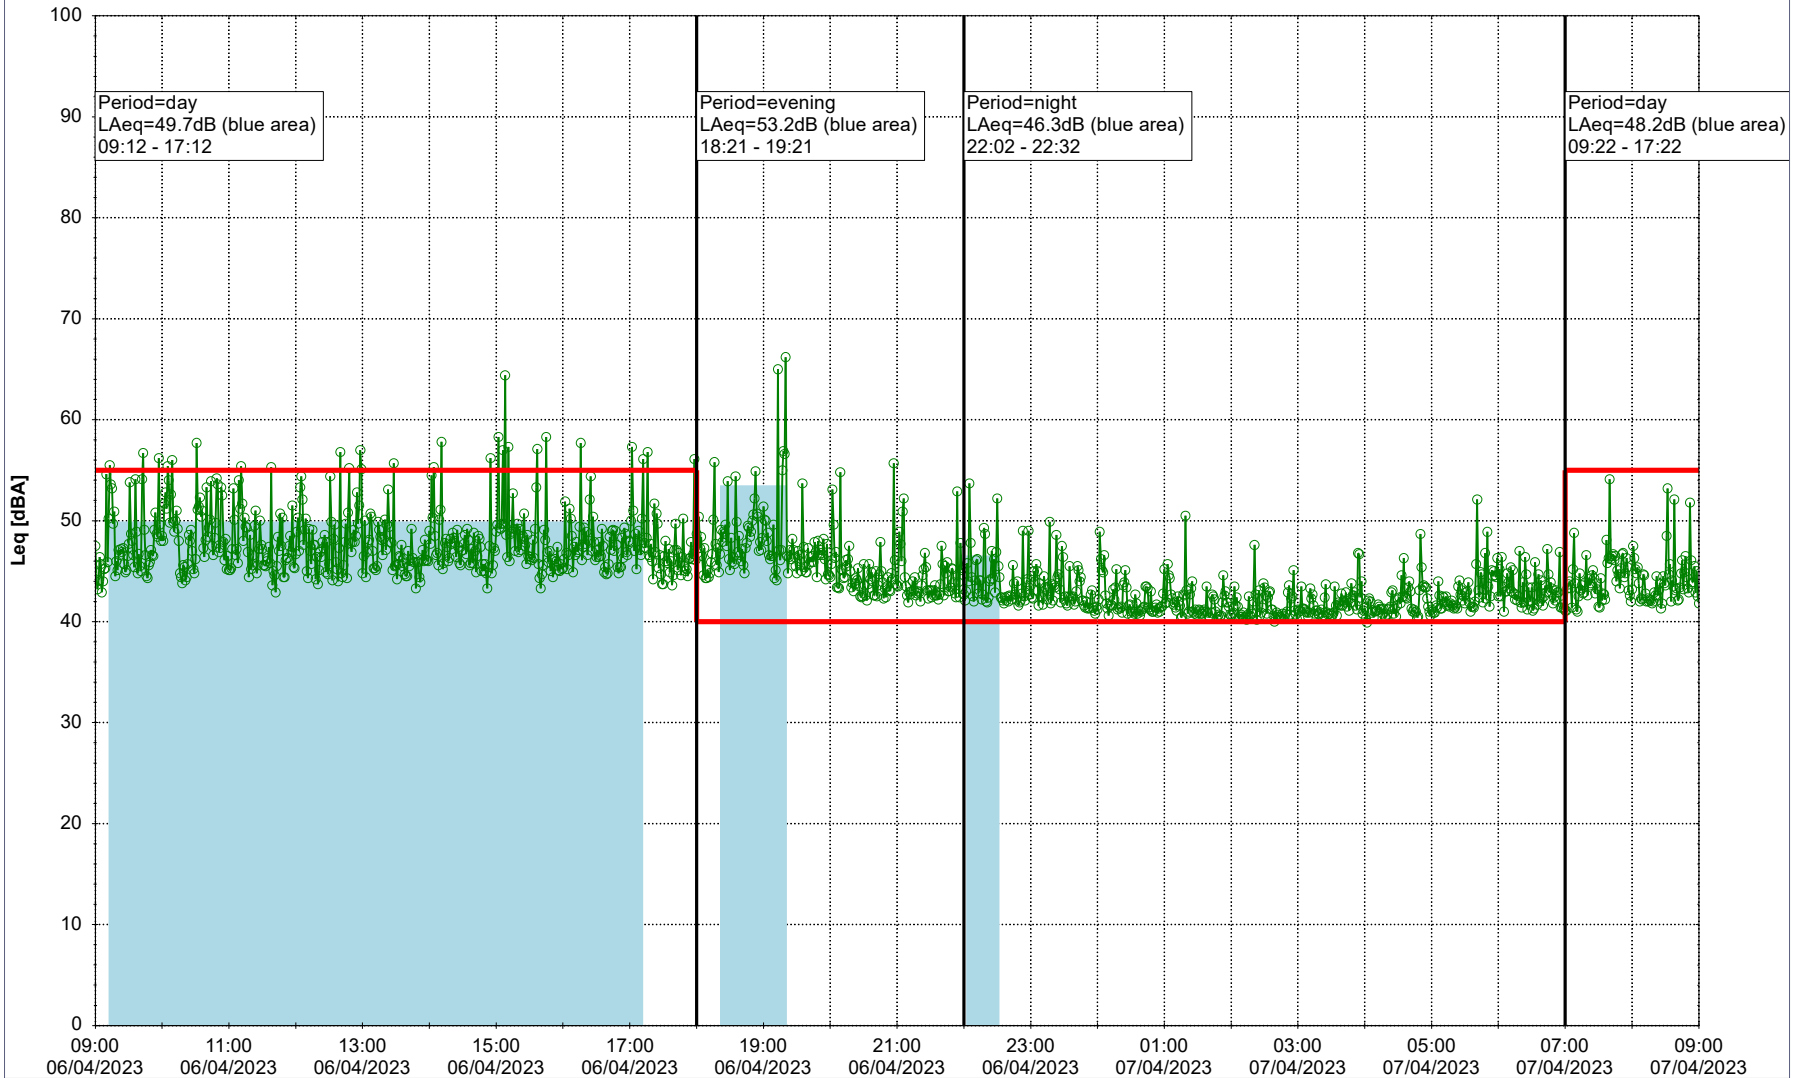

Noise Time Related Diagram

○○○ NEL_NS01

Remarks

...

Project: Kronos Sydhavnen
Construction: Ny Ellebjerg
Location: N-V

06/04/2023
07/04/2023

Noise Time Related Diagram

○○○ NEL_NS01

Remarks

...

Project: Kronos Sydhavnen
Construction: Ny Ellebjerg
Location: N-V

Plan View

Remarks

...

Noise Time Related Diagram

07/04/2023
08/04/2023

○○○ NEL_NS01

Project: Kronos Sydhavnen
Construction: Ny Ellebjerg
Location: N-V

Plan View

Remarks

...

Noise Time Related Diagram

08/04/2023
09/04/2023

○○○ NEL_NS01

Project: Kronos Sydhavnen
Construction: Ny Ellebjerg
Location: N-V

Plan View

Remarks

...

Noise Time Related Diagram

09/04/2023
10/04/2023

○○○ NEL_NS01