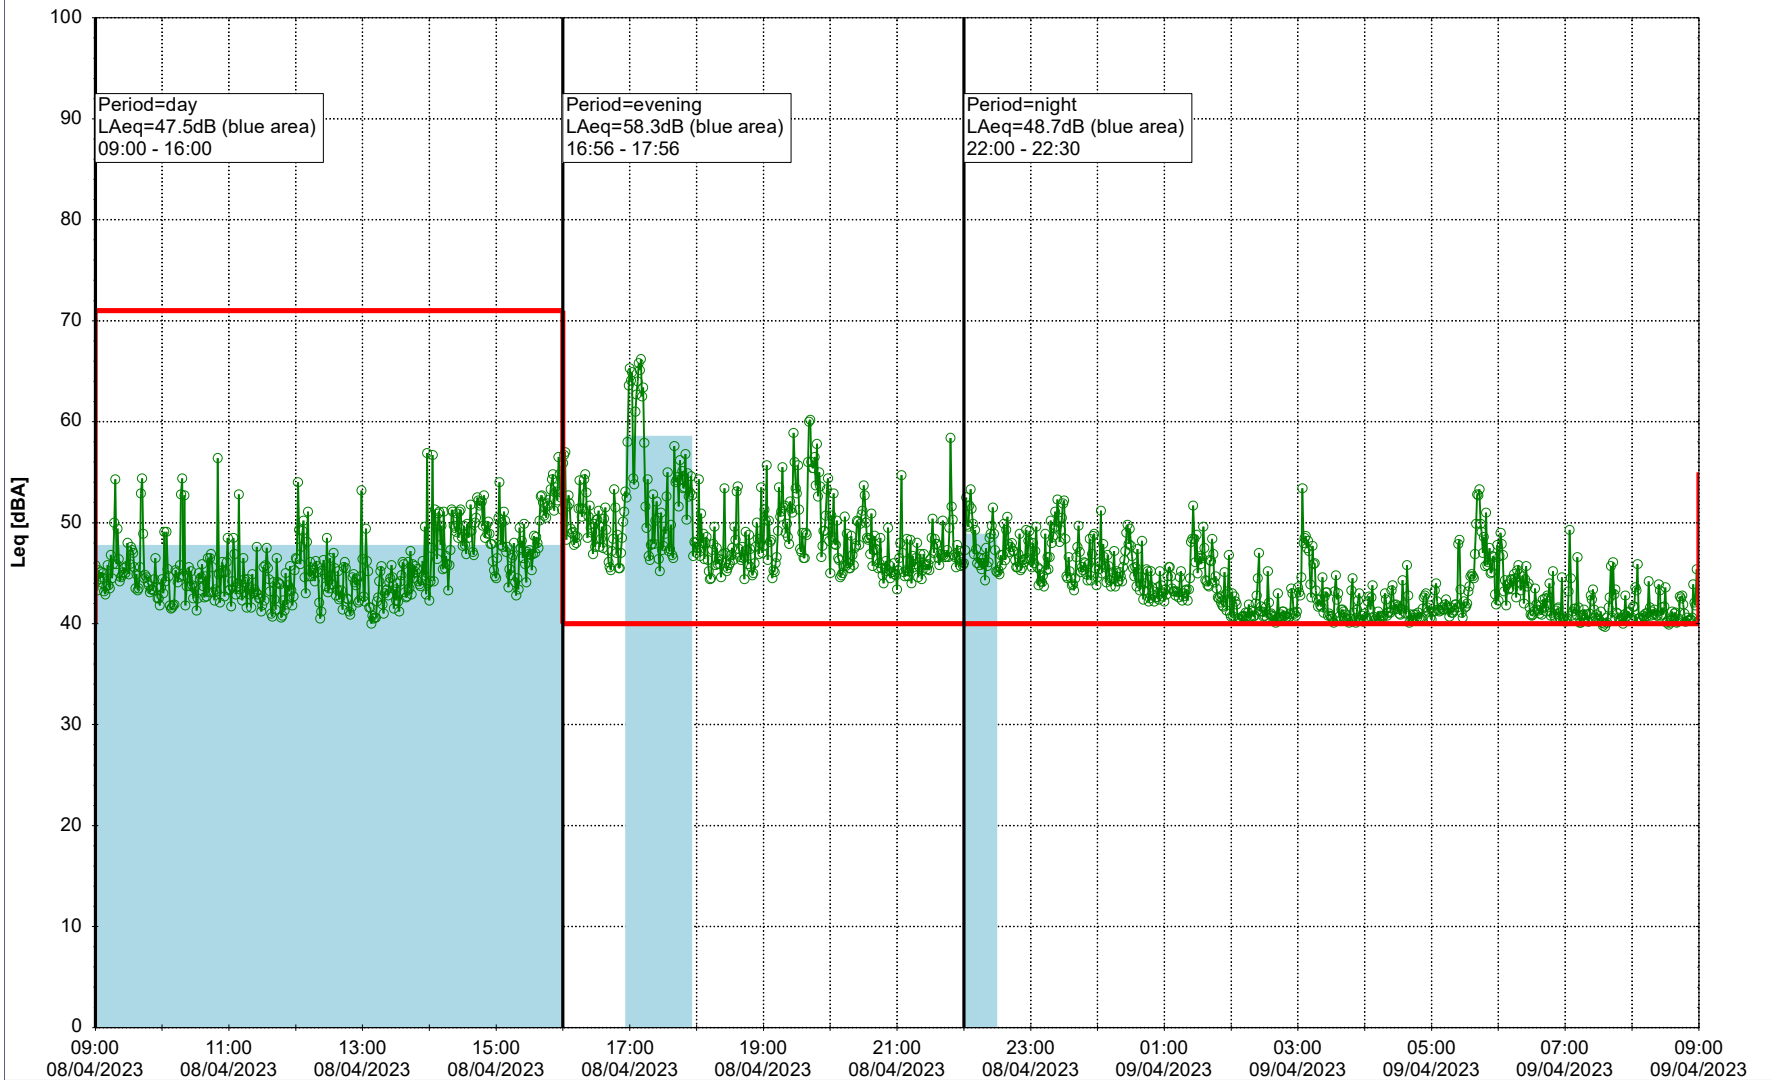

Remarks

...

Project: Kronos Sydhavnen
Construction: Ny Ellebjerg
Location: N-V

Plan View

Remarks

...

Noise Time Related Diagram

07/04/2023
08/04/2023

○○○ NEL_NS01

Project: Kronos Sydhavnen
Construction: Ny Ellebjerg
Location: N-V

Plan View

Remarks

...

Noise Time Related Diagram

08/04/2023
09/04/2023

○○○ NEL_NS01

Project: Kronos Sydhavnen
Construction: Ny Ellebjerg
Location: N-V

Plan View

Remarks

...

Noise Time Related Diagram

09/04/2023
10/04/2023

○○○ NEL_NS01