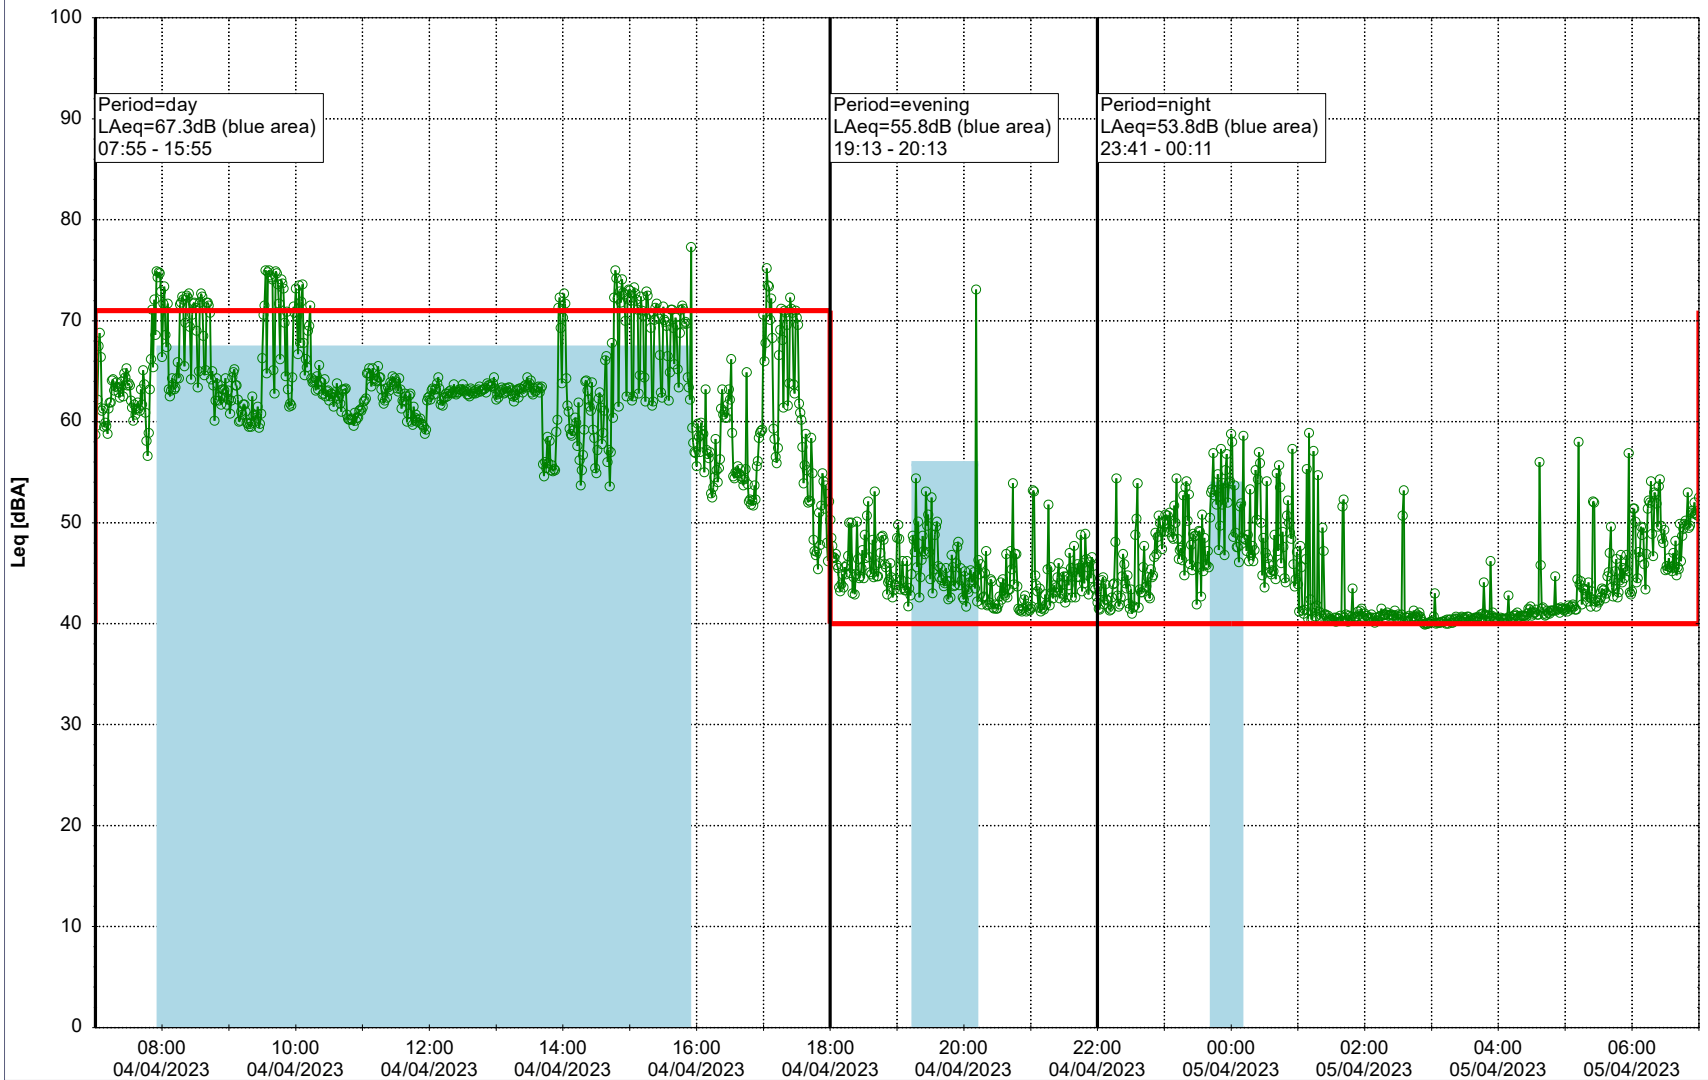

Plan View

Remarks

...

Noise Time Related Diagram

04/04/2023
05/04/2023

○○○ NEL_NS01

Project: Kronos Sydhavnen
Construction: Ny Ellebjerg
Location: N-V

05/04/2023
06/04/2023

Noise Time Related Diagram

○○○ NEL_NS01

Remarks

...

Project: Kronos Sydhavnen
Construction: Ny Ellebjerg
Location: N-V

06/04/2023
07/04/2023

Noise Time Related Diagram

○○○ NEL_NS01

Remarks

...

Project: Kronos Sydhavnen
Construction: Ny Ellebjerg
Location: N-V

Plan View

Remarks

...

Noise Time Related Diagram

07/04/2023
08/04/2023

Project: Kronos Sydhavnen
Construction: Ny Ellebjerg
Location: N-V

Plan View

Remarks

...

Noise Time Related Diagram

09/04/2023
10/04/2023

○○○ NEL_NS01