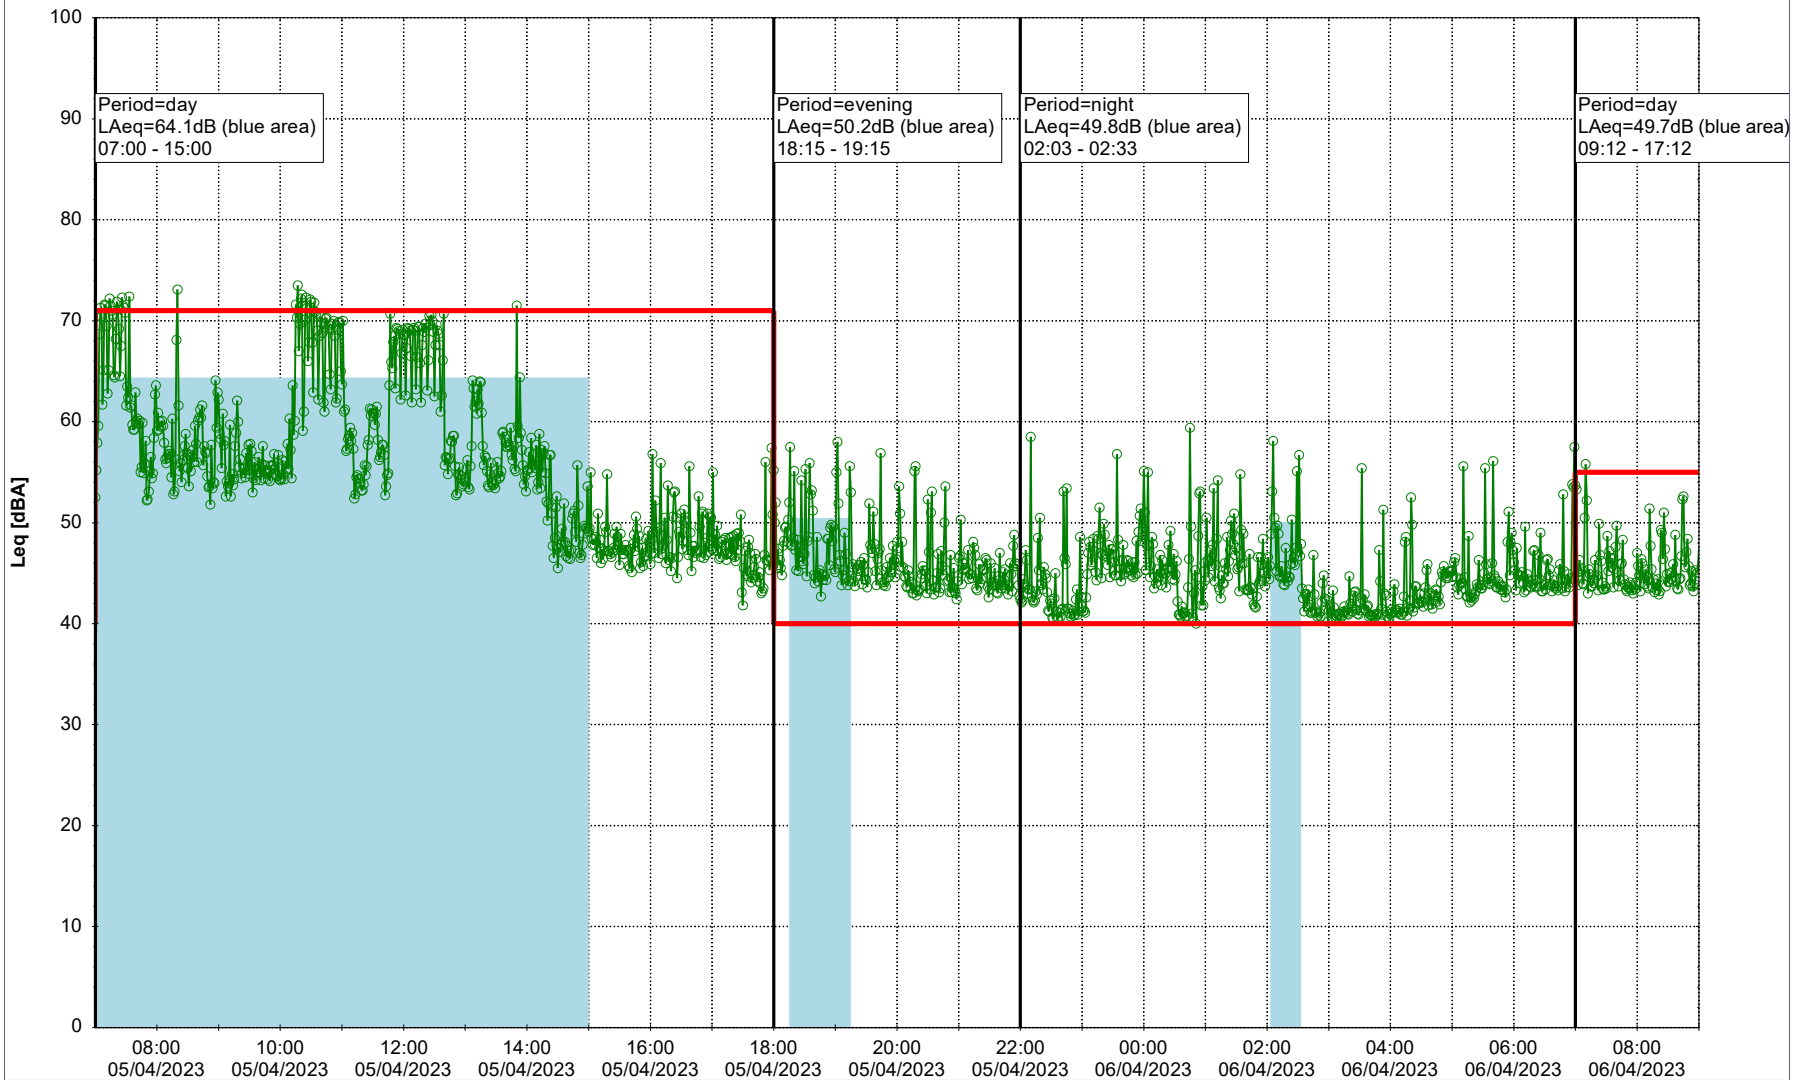

Plan View

Remarks

...

Noise Time Related Diagram

04/04/2023
05/04/2023

○○○ NEL_NS01

Project: Kronos Sydhavnen
Construction: Ny Ellebjerg
Location: N-V

05/04/2023
06/04/2023

Noise Time Related Diagram

○○○ NEL_NS01

Remarks

...

Project: Kronos Sydhavnen
Construction: Ny Ellebjerg
Location: N-V

06/04/2023
07/04/2023

Noise Time Related Diagram

○○○ NEL_NS01

Remarks

...

Project: Kronos Sydhavnen
Construction: Ny Ellebjerg
Location: N-V

Plan View

Remarks

...

Noise Time Related Diagram

07/04/2023
08/04/2023

Project: Kronos Sydhavnen
Construction: Ny Ellebjerg
Location: N-V

Plan View

Remarks

...

Noise Time Related Diagram

09/04/2023
10/04/2023

○○○ NEL_NS01