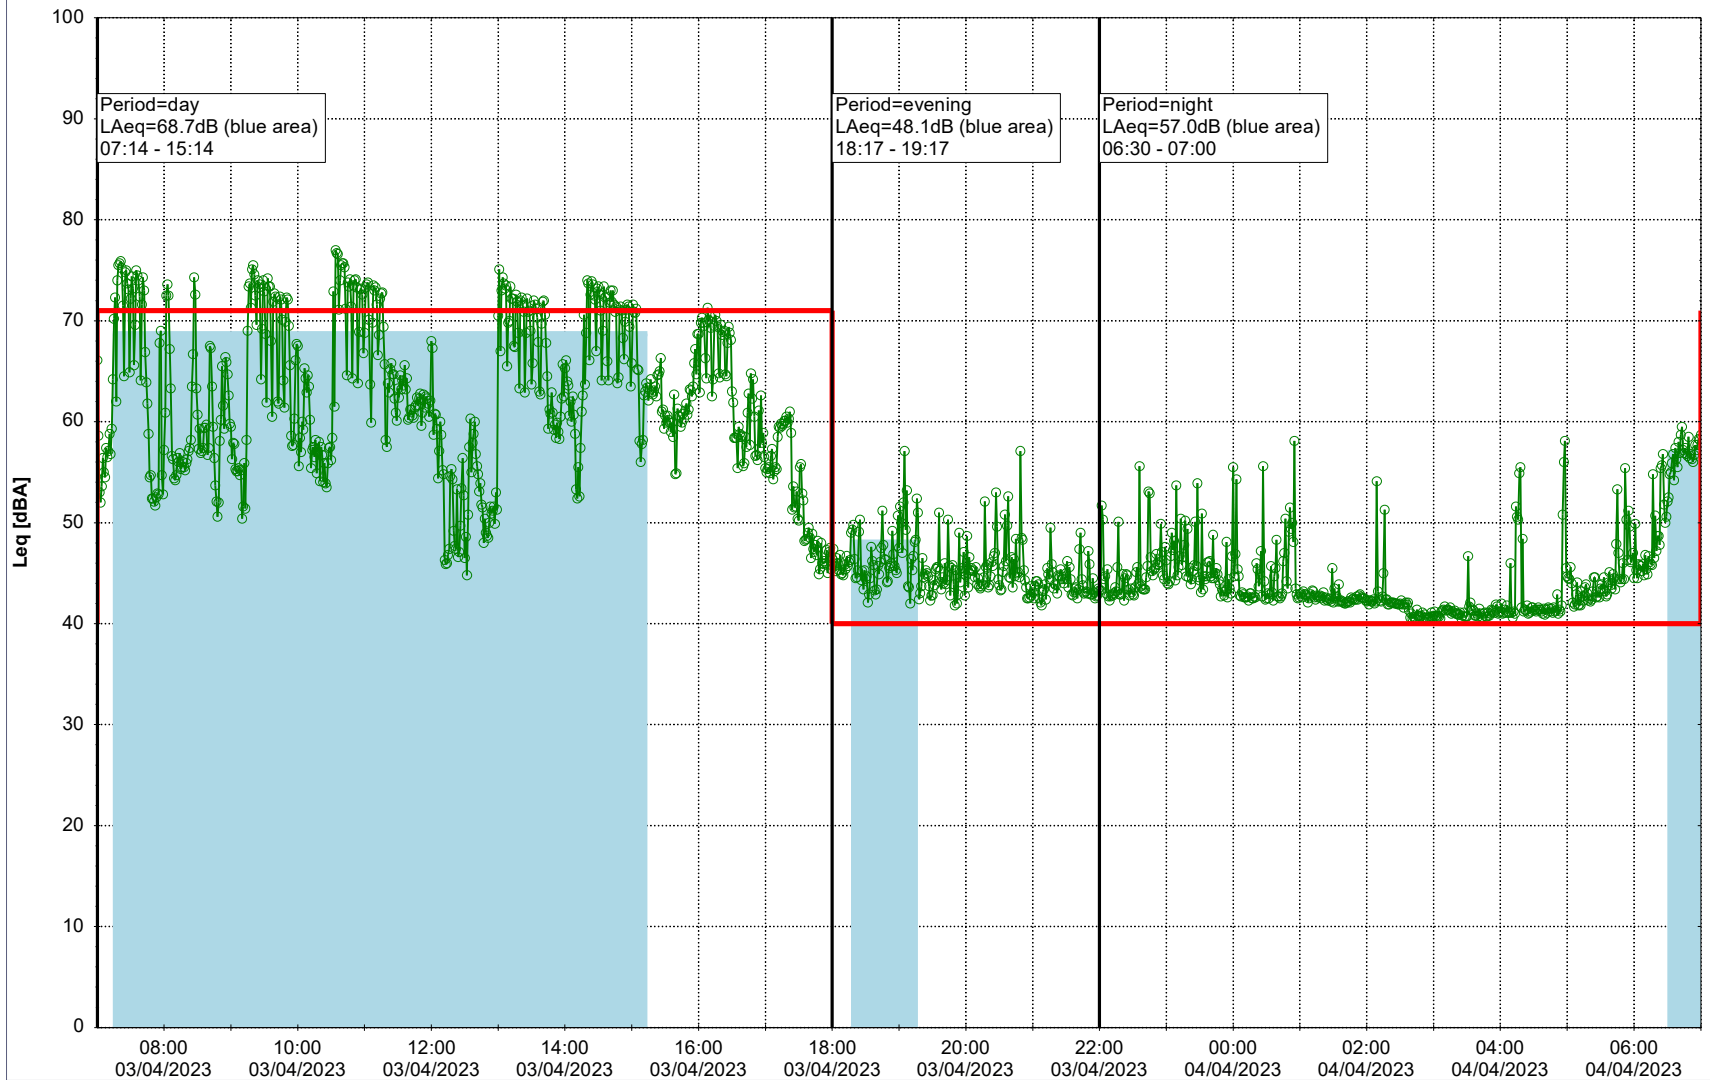

Project: Kronos Sydhavnen
Construction: Ny Ellebjerg
Location: N-V

Plan View

Remarks

...

Noise Time Related Diagram

03/04/2023
04/04/2023

○○○ NEL_NS01

Project: Kronos Sydhavnen
Construction: Ny Ellebjerg
Location: N-V

Plan View

Remarks

...

Noise Time Related Diagram

04/04/2023
05/04/2023

○○○ NEL_NS01

Project: Kronos Sydhavnen
Construction: Ny Ellebjerg
Location: N-V

05/04/2023
06/04/2023

Noise Time Related Diagram

○○○ NEL_NS01

Remarks

...

Project: Kronos Sydhavnen
Construction: Ny Ellebjerg
Location: N-V

06/04/2023
07/04/2023

Noise Time Related Diagram

○○○ NEL_NS01

Remarks

...

Project: Kronos Sydhavnen
Construction: Ny Ellebjerg
Location: N-V

Plan View

Remarks

...

Noise Time Related Diagram

07/04/2023
08/04/2023