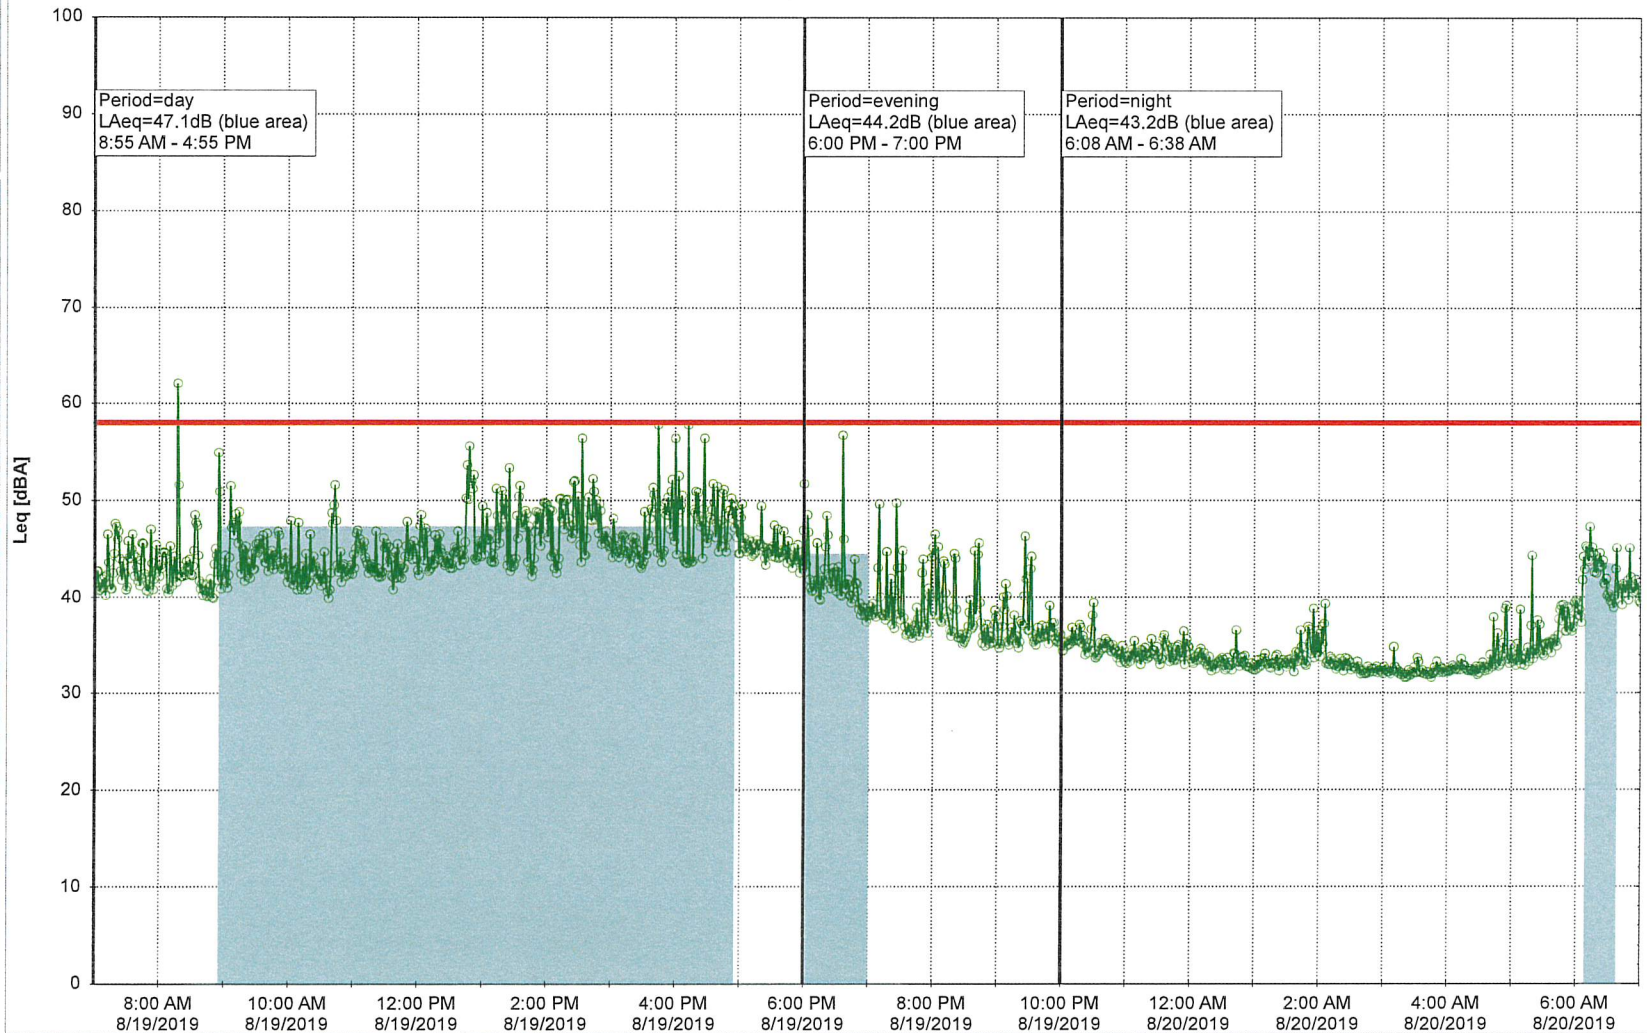

Project: Kronos Sydhavnen  
Construction: Enghave Brygge  
Location: N-V

8/19/2019  
8/20/2019

Plan View

0 5 10 15 20 [m]

Remarks

...

### Noise Time Related Diagram

○○○○ EBR-OVK\_NS01

Project: Kronos Sydhavnen  
Construction: Enghave Brygge  
Location: N-V

8/20/2019  
8/21/2019

Plan View

### Noise Time Related Diagram

EBR-OVK\_NS01

0 5 10 15 20 [m]

Remarks

...

Project: Kronos Sydhavnen  
Construction: Enghave Brygge  
Location: N-V

8/21/2019  
8/22/2019

Plan View