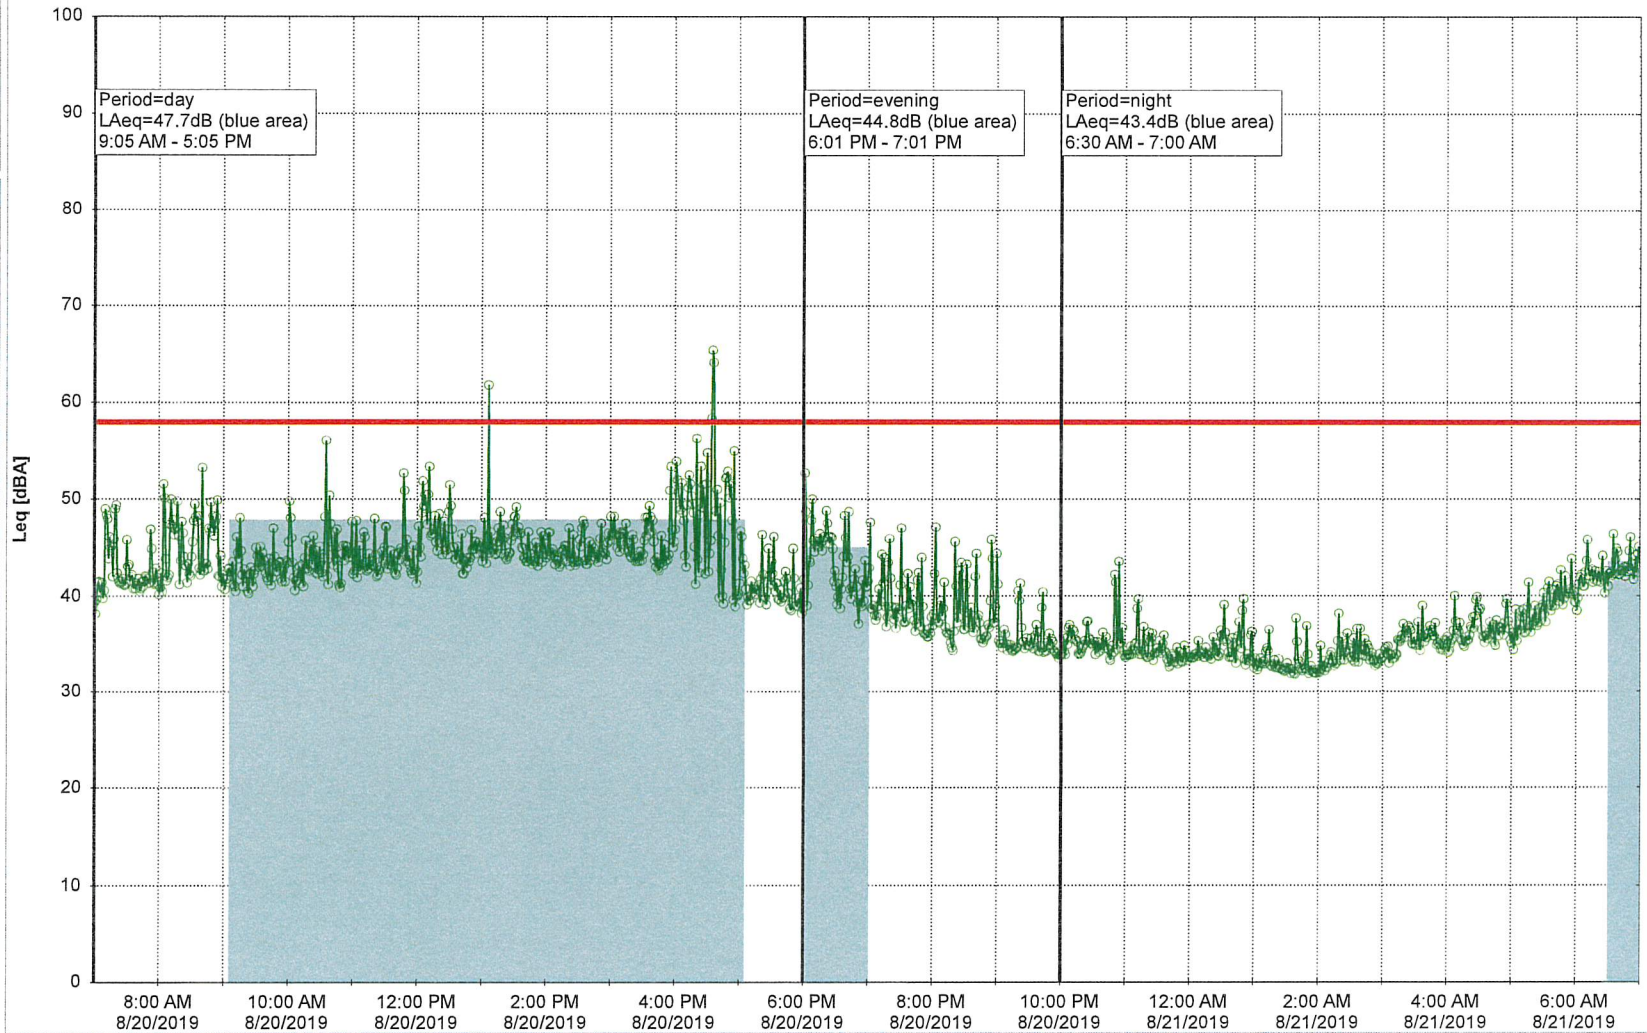

### Noise Time Related Diagram

EBR-OVK\_NS01

0 5 10 15 20 [m]

Remarks

...

Project: Kronos Sydhavnen  
Construction: Enghave Brygge  
Location: N-V

8/21/2019  
8/22/2019

Plan View

### Noise Time Related Diagram

EBR-OVK\_NS01

0 5 10 15 20 [m]

Remarks

...