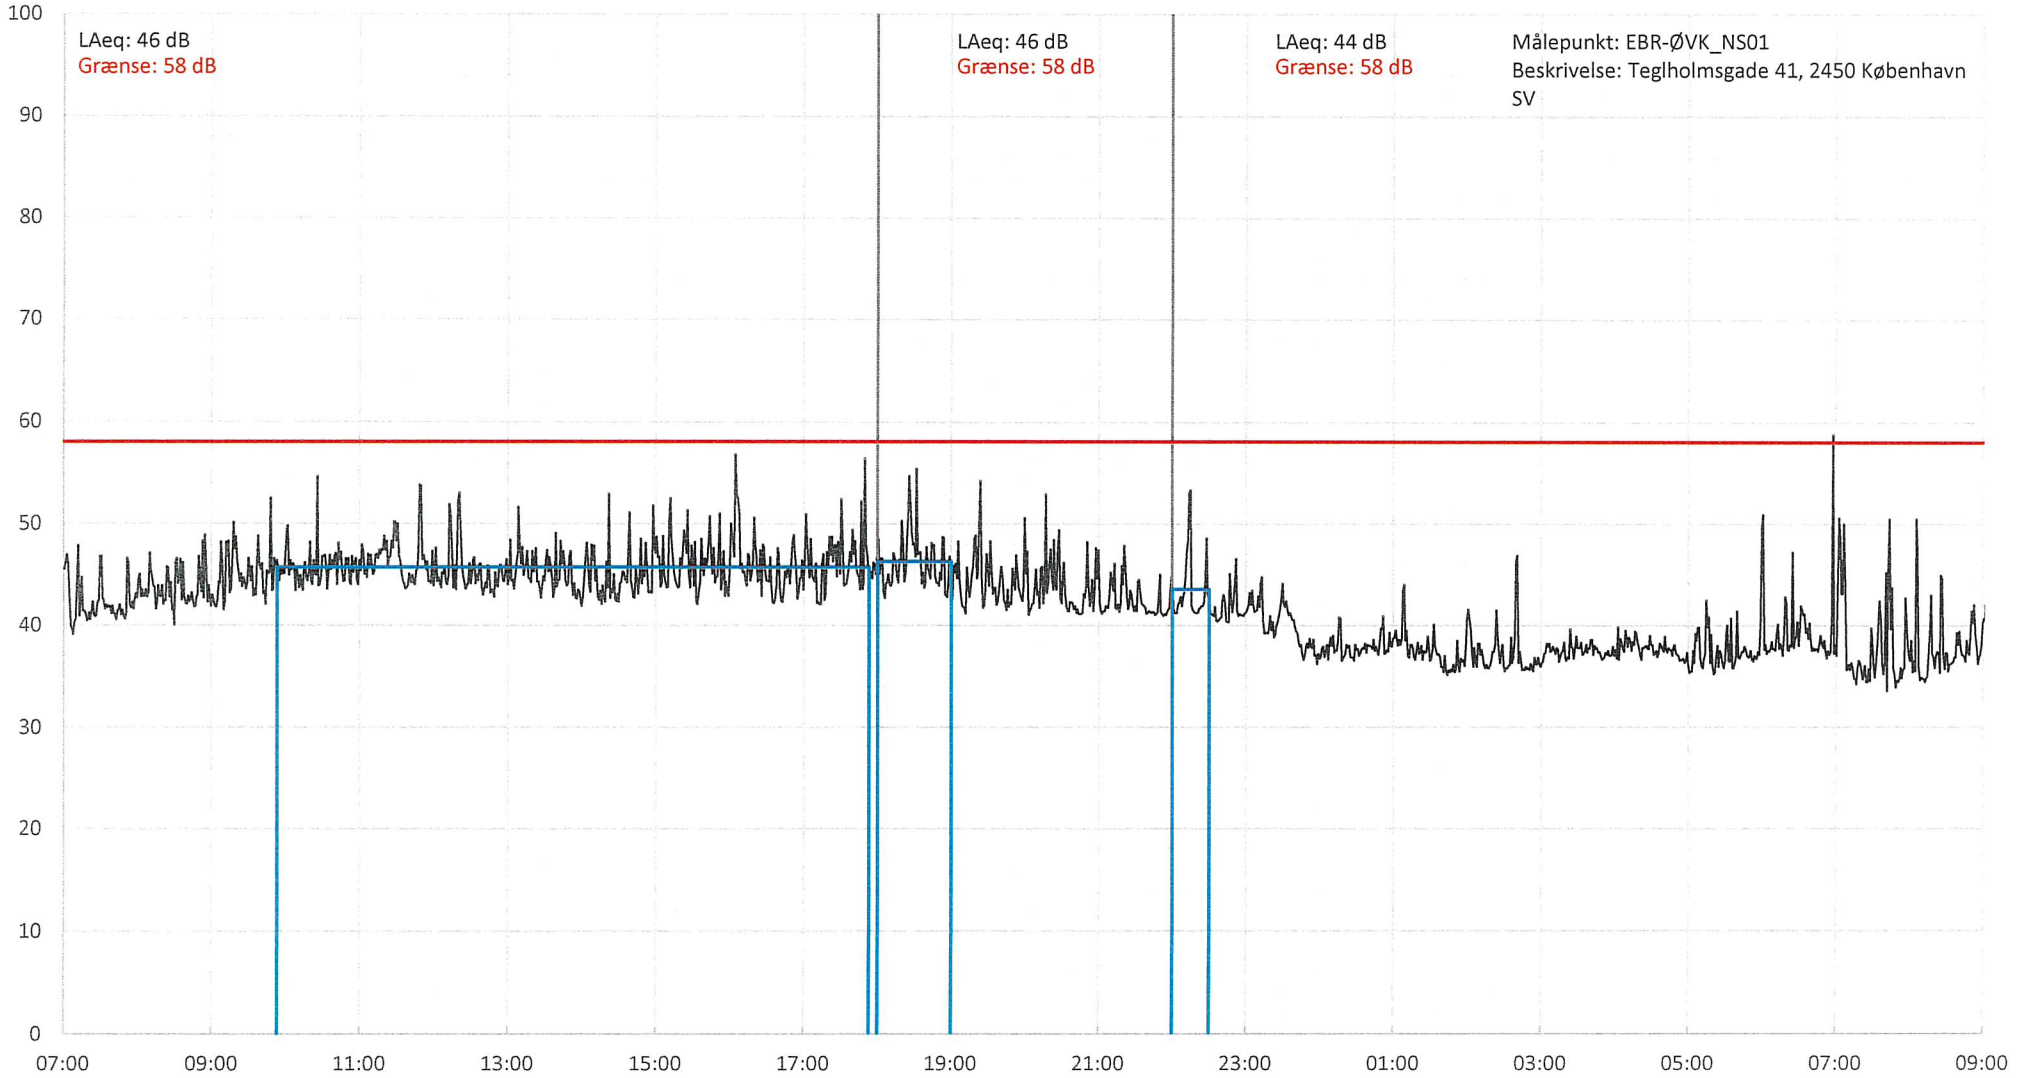

### Noise Time Related Diagram

EBR-OVK\_NS01

0 5 10 15 20 [m]

Remarks

...

Project: Kronos Sydhavnen  
Construction: Enghave Brygge  
Location: N-V

8/21/2019  
8/22/2019

Plan View

### Noise Time Related Diagram

EBR-OVK\_NS01

0 5 10 15 20 [m]

Remarks

...