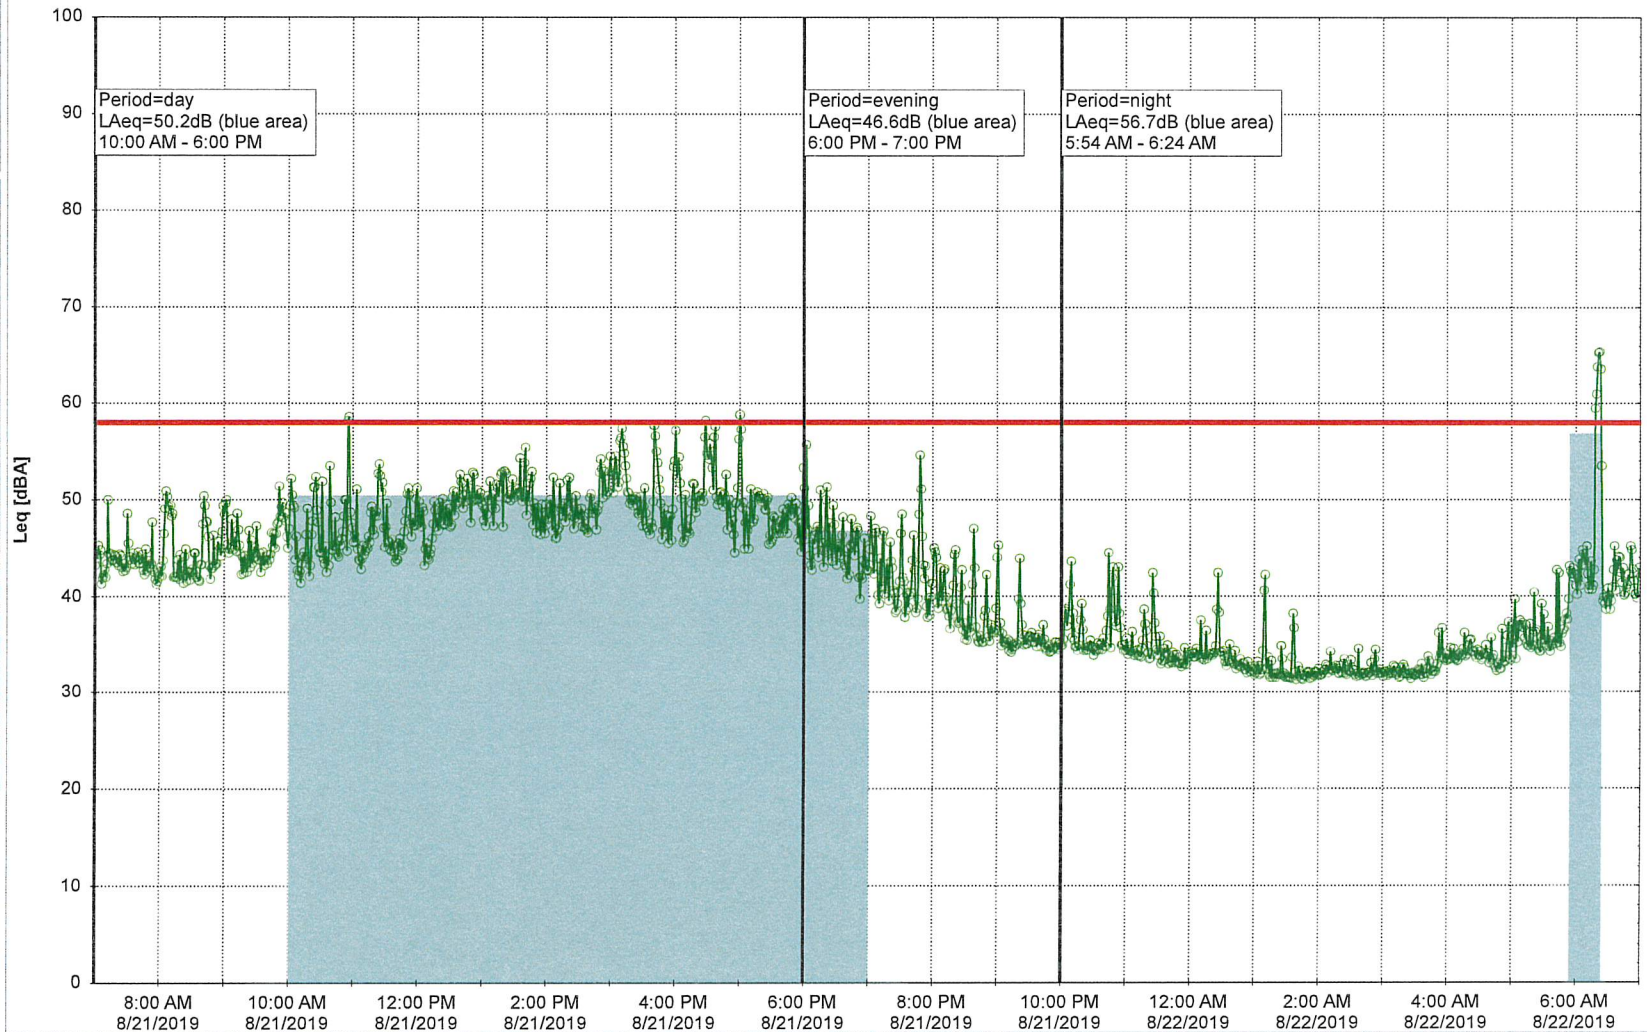

### Noise Time Related Diagram

EBR-OVK\_NS01

0 5 10 15 20 [m]

Remarks

...