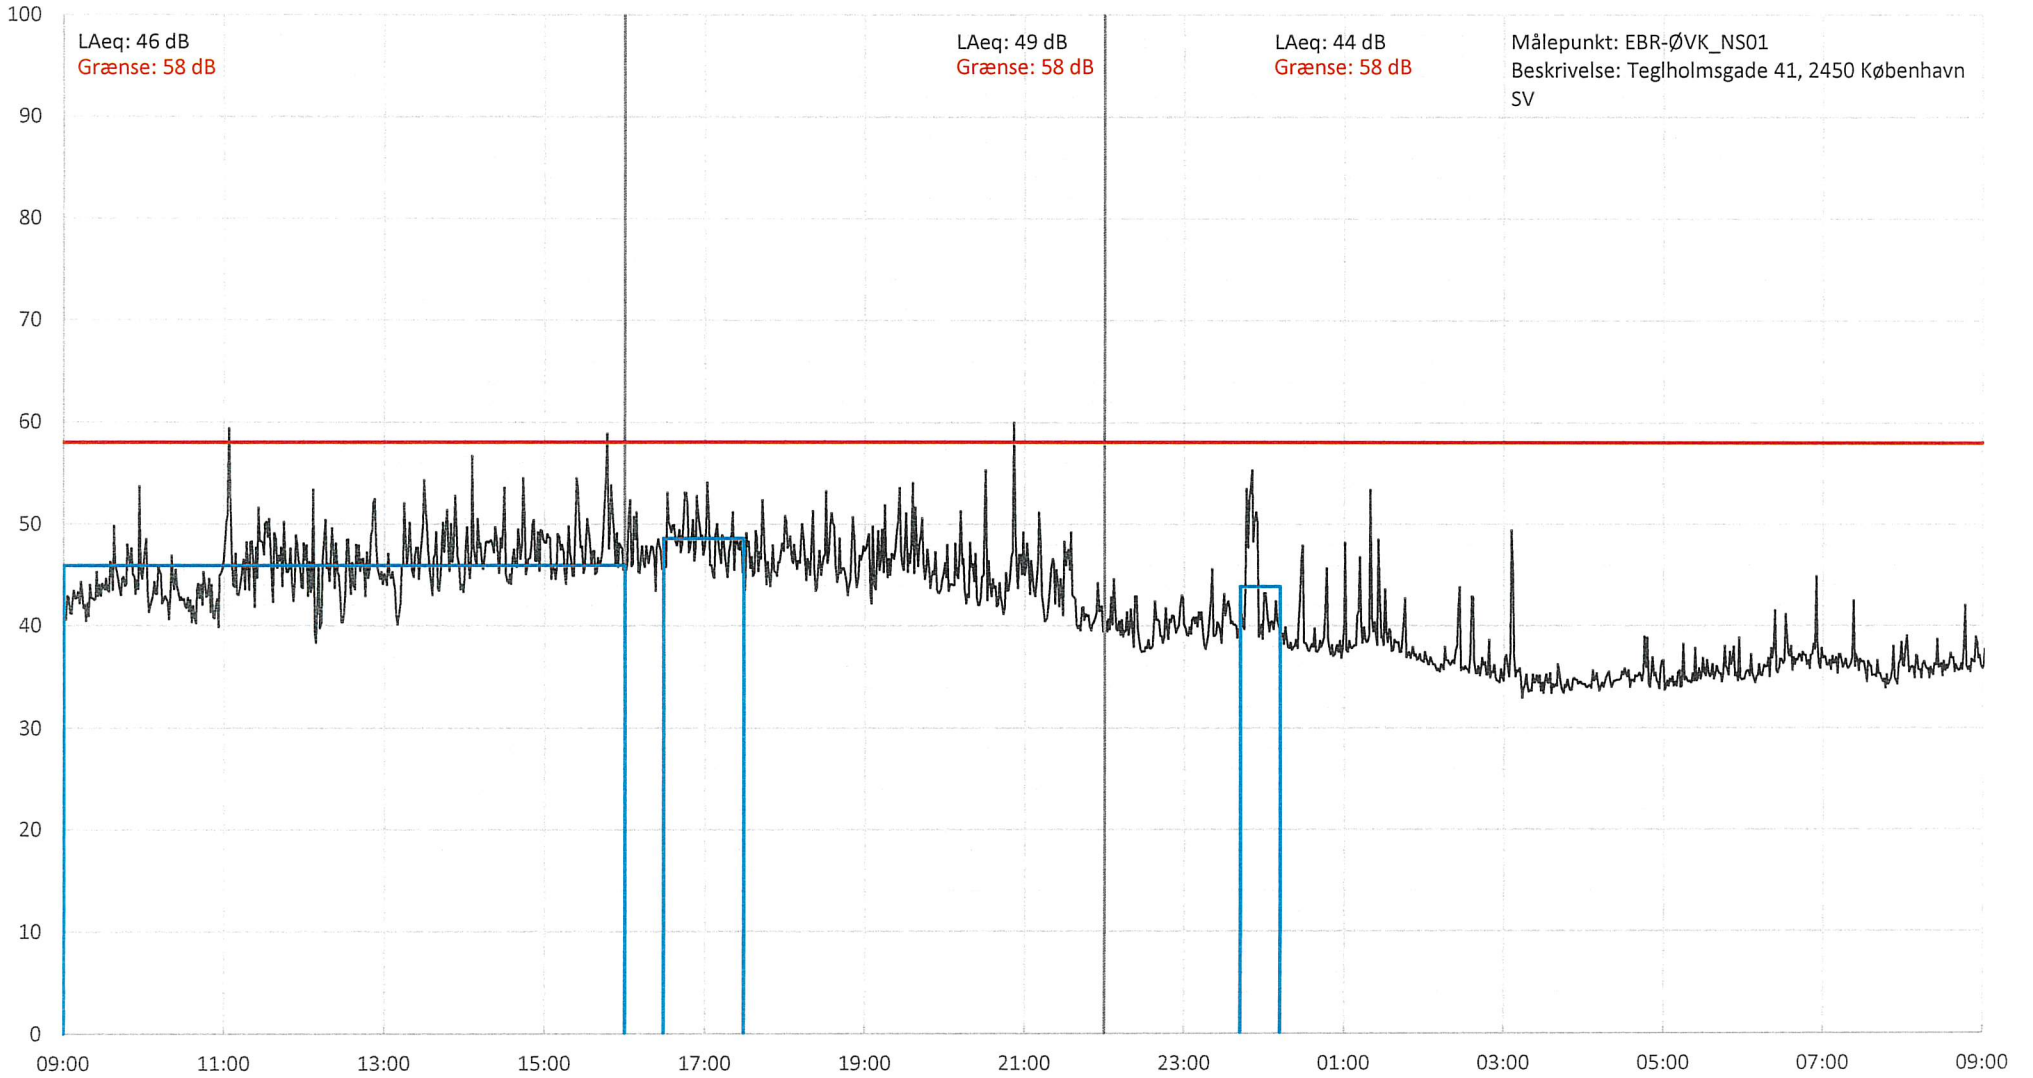

### Noise Time Related Diagram

EBR-OVK\_NS01

0 5 10 15 20 [m]

Remarks

...

Project: Kronos Sydhavnen  
Construction: Enghave Brygge  
Location: N-V

8/21/2019  
8/22/2019

Plan View

### Noise Time Related Diagram

EBR-OVK\_NS01

0 5 10 15 20 [m]

Remarks

...