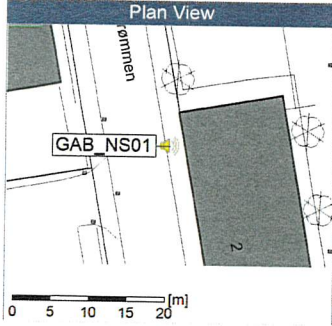

Project: Kronos Sydhavnen
Construction: Gåsebæk
Location: N-V

Noise Time Related Diagram

14/10/2019
15/10/2019

GAB_NS01

Remarks

...

Project: Kronos Sydhavnen
Construction: Gåsebæk
Location: N-V

Remarks