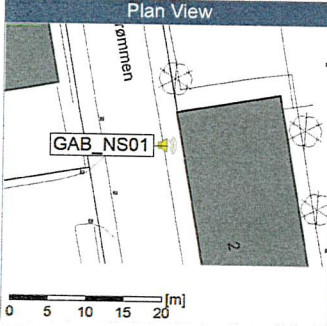

Project: Kronos Sydhavnen
Construction: Gåsebæk
Location: N-V