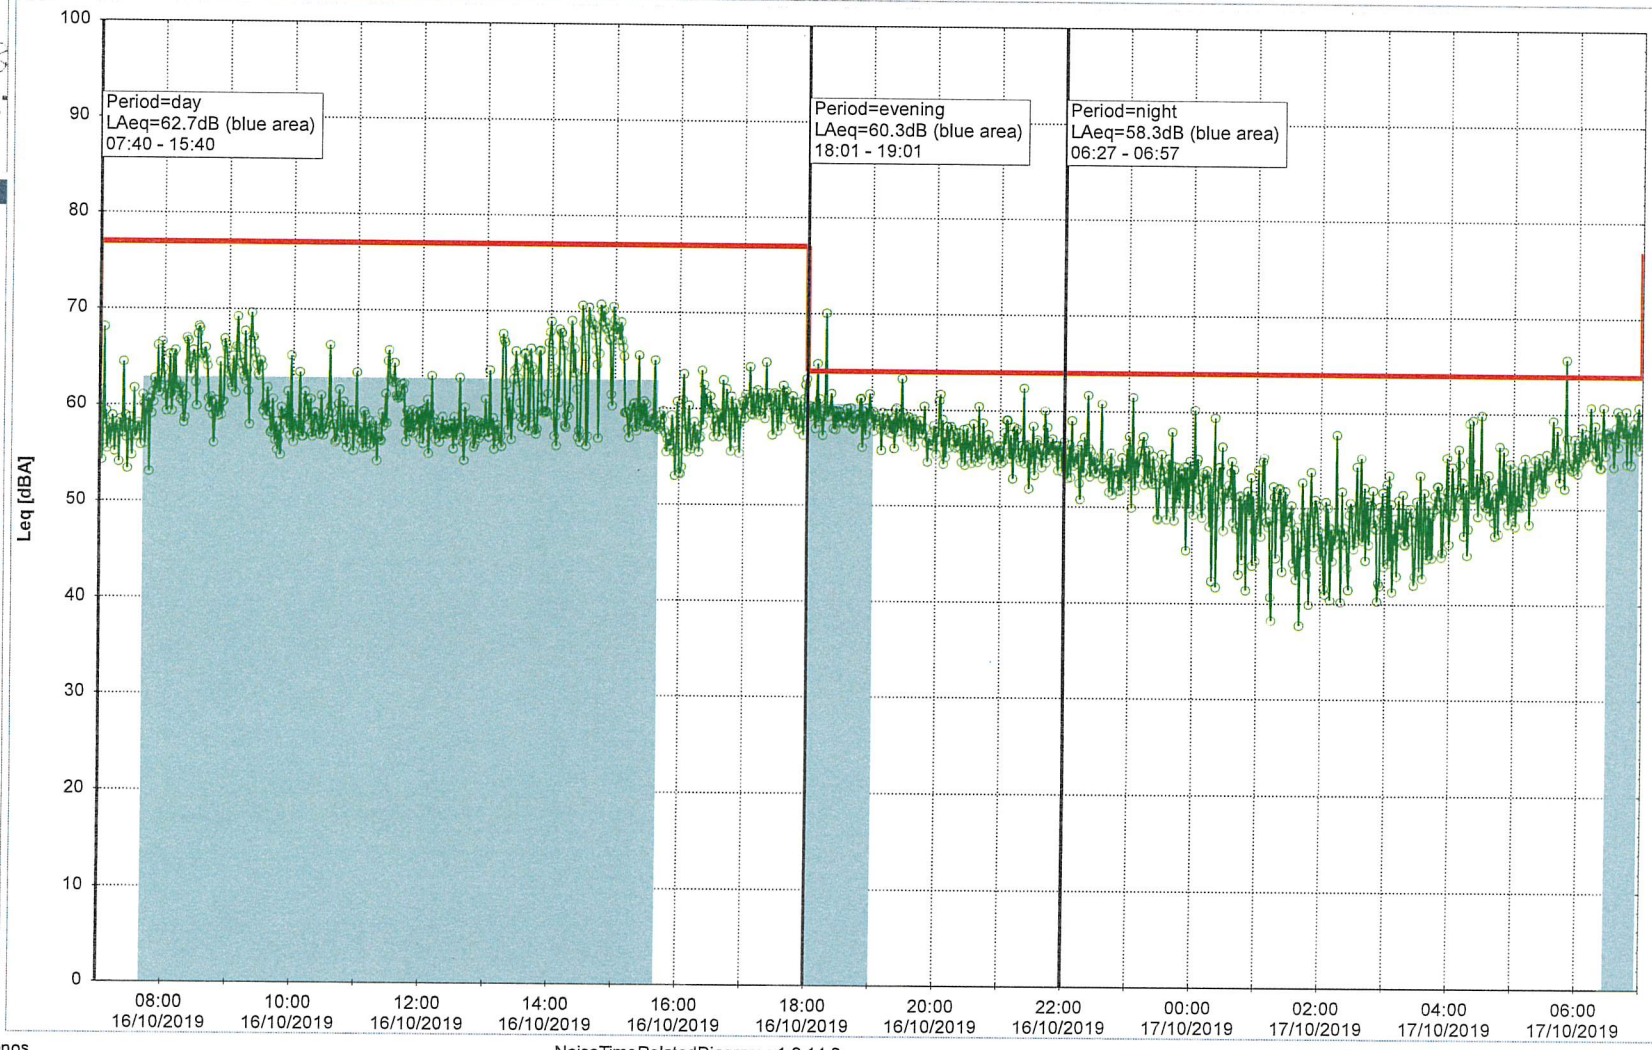

...

Noise Time Related Diagram

15/10/2019
16/10/2019

GAB_NS01

Project: Kronos Sydhavnen
Construction: Gåsebæk
Location: N-V

Remarks

...

Noise Time Related Diagram

16/10/2019
17/10/2019

GAB_NS01

Project: Kronos Sydhavnen
Construction: Gåsebæk
Location: N-V

Remarks

...

Noise Time Related Diagram

17/10/2019
18/10/2019

○○○○ GAB_NS01

Project: Kronos Sydhavnen
Construction: Gåsebæk
Location: N-V

Remarks

...

Noise Time Related Diagram

18/10/2019
19/10/2019

GAB_NS01

Project: Kronos Sydhavnen
Construction: Gåsebæk
Location: N-V

Remarks

...

Noise Time Related Diagram

19/10/2019
20/10/2019

GAB_NS01

Project: Kronos Sydhavnen
Construction: Gåsebæk
Location: N-V

20/10/2019
21/10/2019

Remarks

...