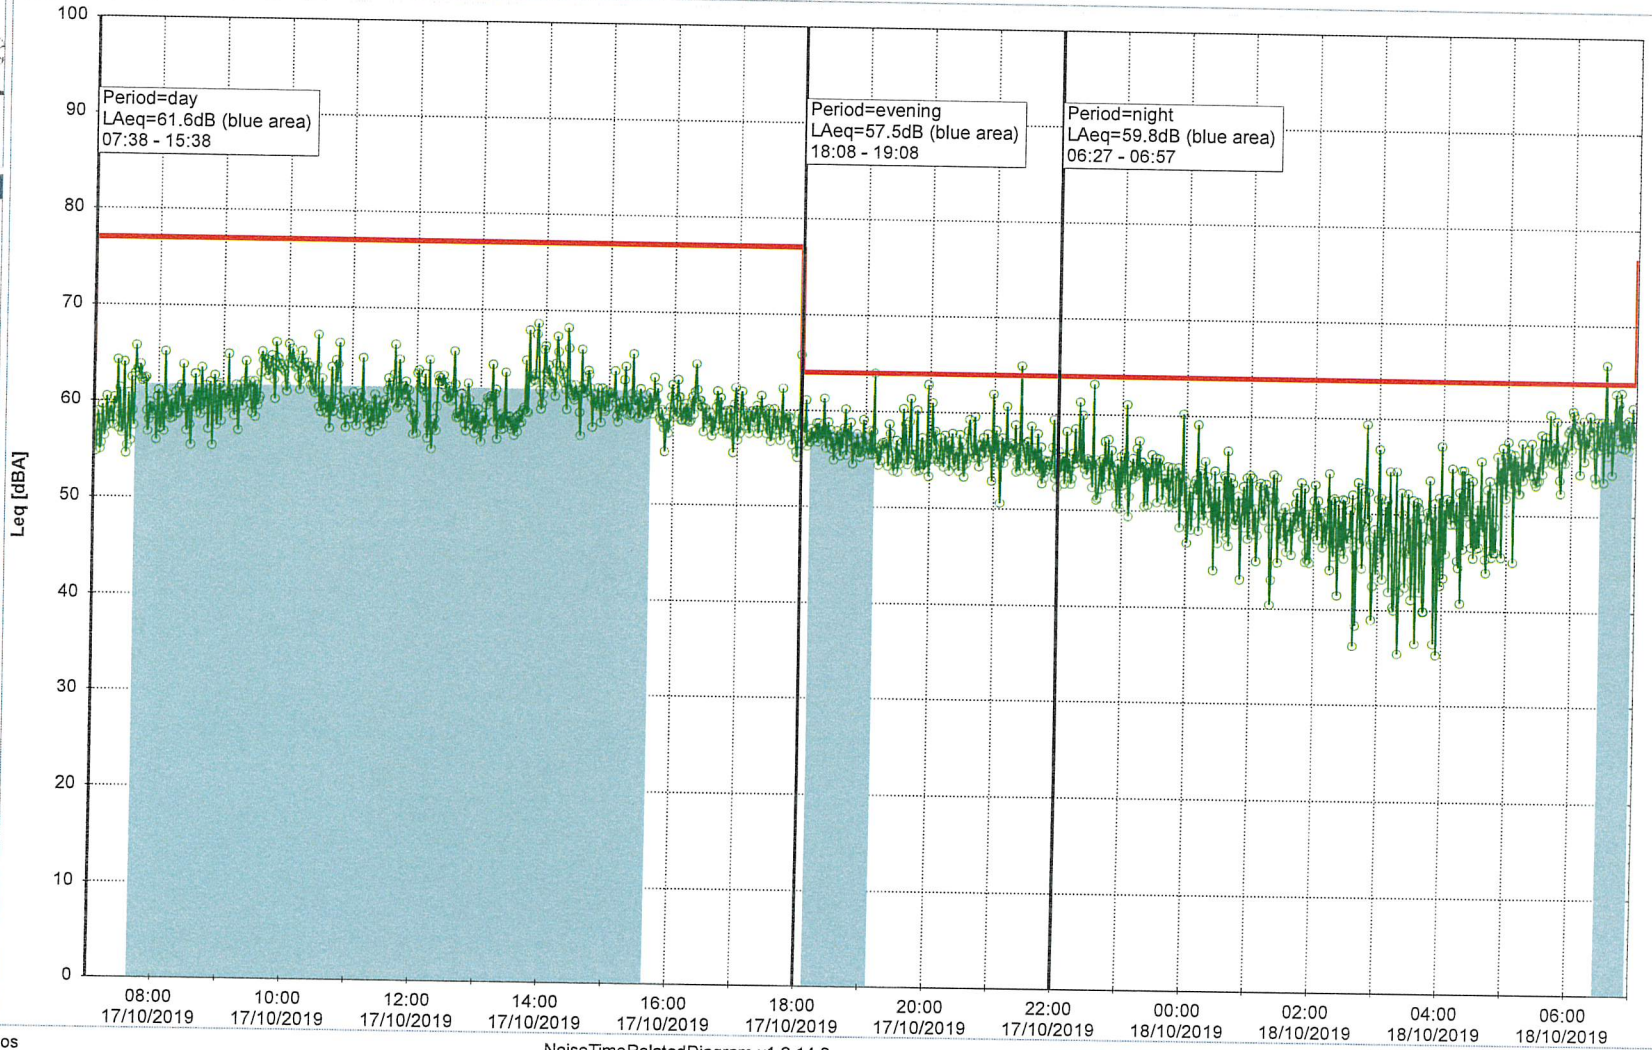

16/10/2019
17/10/2019

GAB_NS01

Project: Kronos Sydhavnen
Construction: Gåsebæk
Location: N-V

Remarks

...

Noise Time Related Diagram

17/10/2019
18/10/2019

○○○○ GAB_NS01

...

Noise Time Related Diagram

19/10/2019
20/10/2019

GAB_NS01

Project: Kronos Sydhavnen
Construction: Gåsebæk
Location: N-V

20/10/2019
21/10/2019

Remarks

...