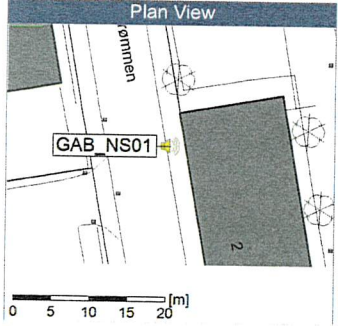

...

Noise Time Related Diagram

19/10/2019
20/10/2019

GAB_NS01

Project: Kronos Sydhavnen
Construction: Gåsebæk
Location: N-V

20/10/2019
21/10/2019

Remarks

...