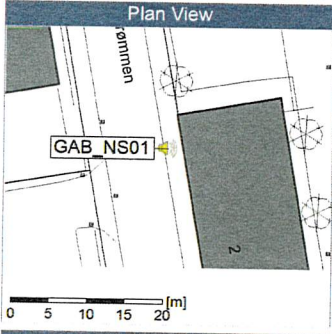

Project: Kronos Sydhavnen
Construction: Gåsebæk
Location: N-V