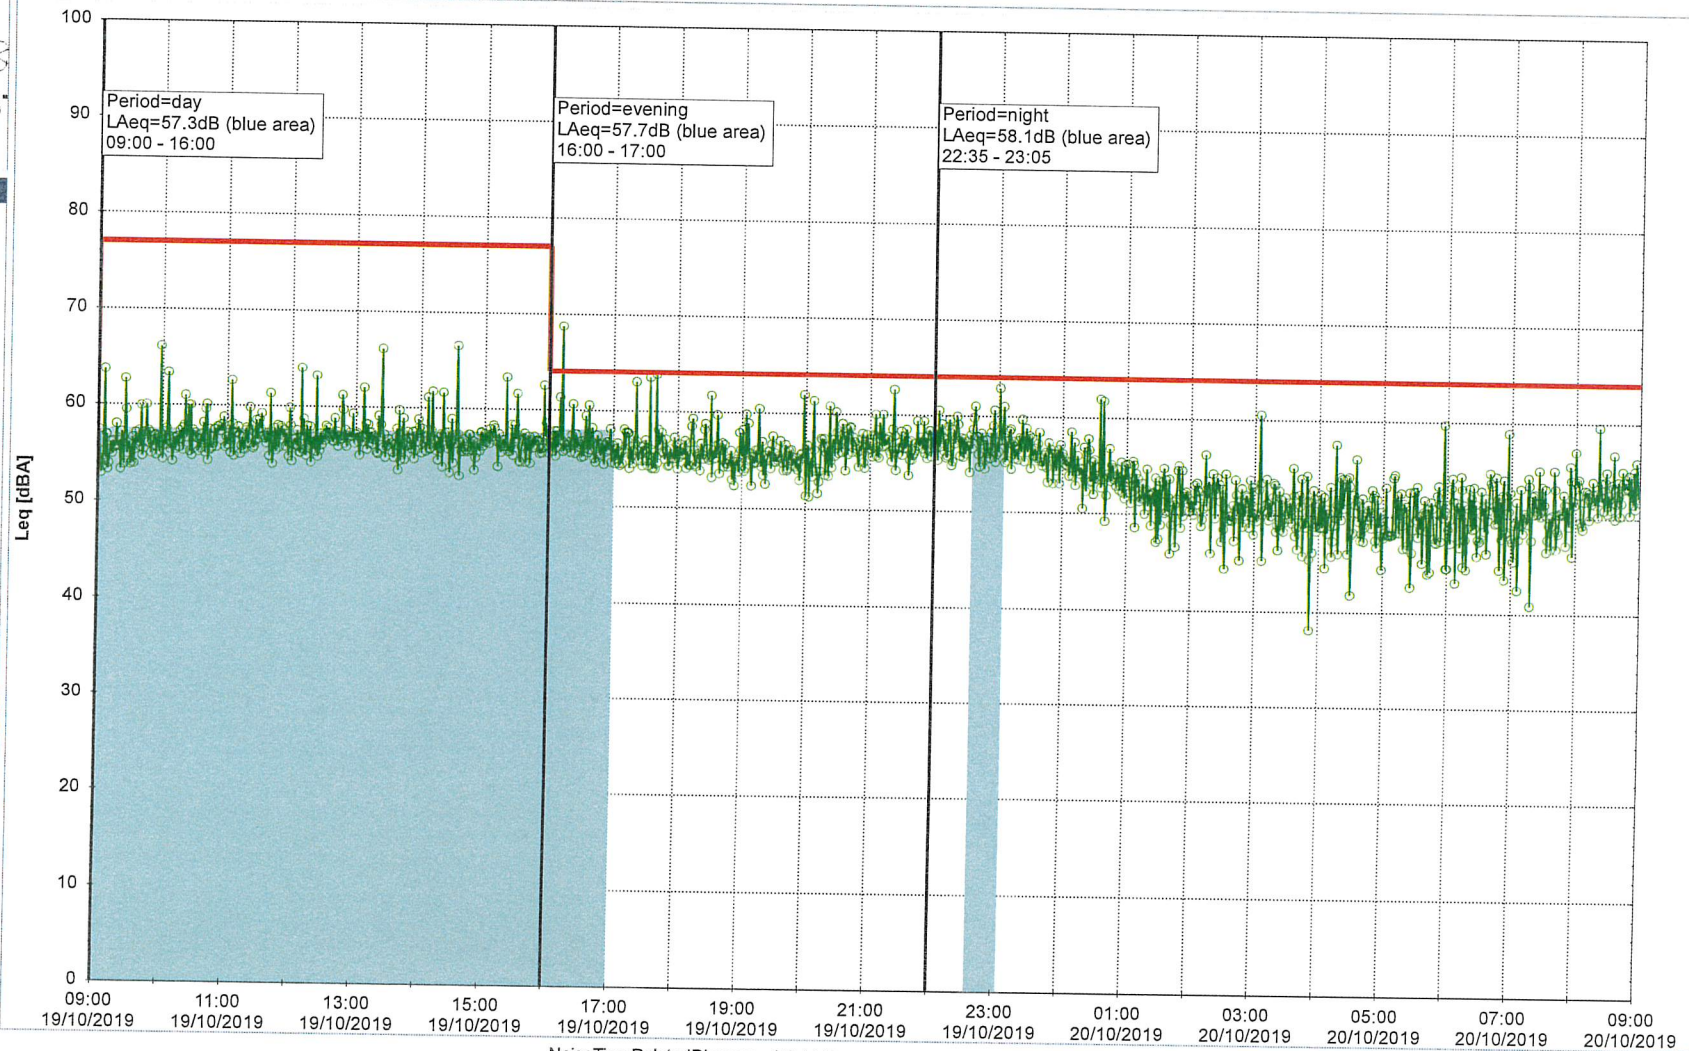

Project: Kronos Sydhavnen
Construction: Gåsebæk
Location: N-V

Remarks

...

Noise Time Related Diagram

18/10/2019
19/10/2019

GAB_NS01

Project: Kronos Sydhavnen
Construction: Gåsebæk
Location: N-V

Remarks

...

Noise Time Related Diagram

19/10/2019
20/10/2019

GAB_NS01

Project: Kronos Sydhavnen
Construction: Gåsebæk
Location: N-V

20/10/2019
21/10/2019

Remarks

...

Noise Time Related Diagram