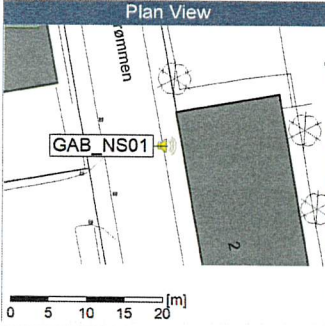

Project: Kronos Sydhavnen
Construction: Gåsebæk
Location: N-V

Noise Time Related Diagram

14/10/2019
15/10/2019

GAB_NS01

Remarks

...

Project: Kronos Sydhavnen
Construction: Gåsebæk
Location: N-V

Remarks