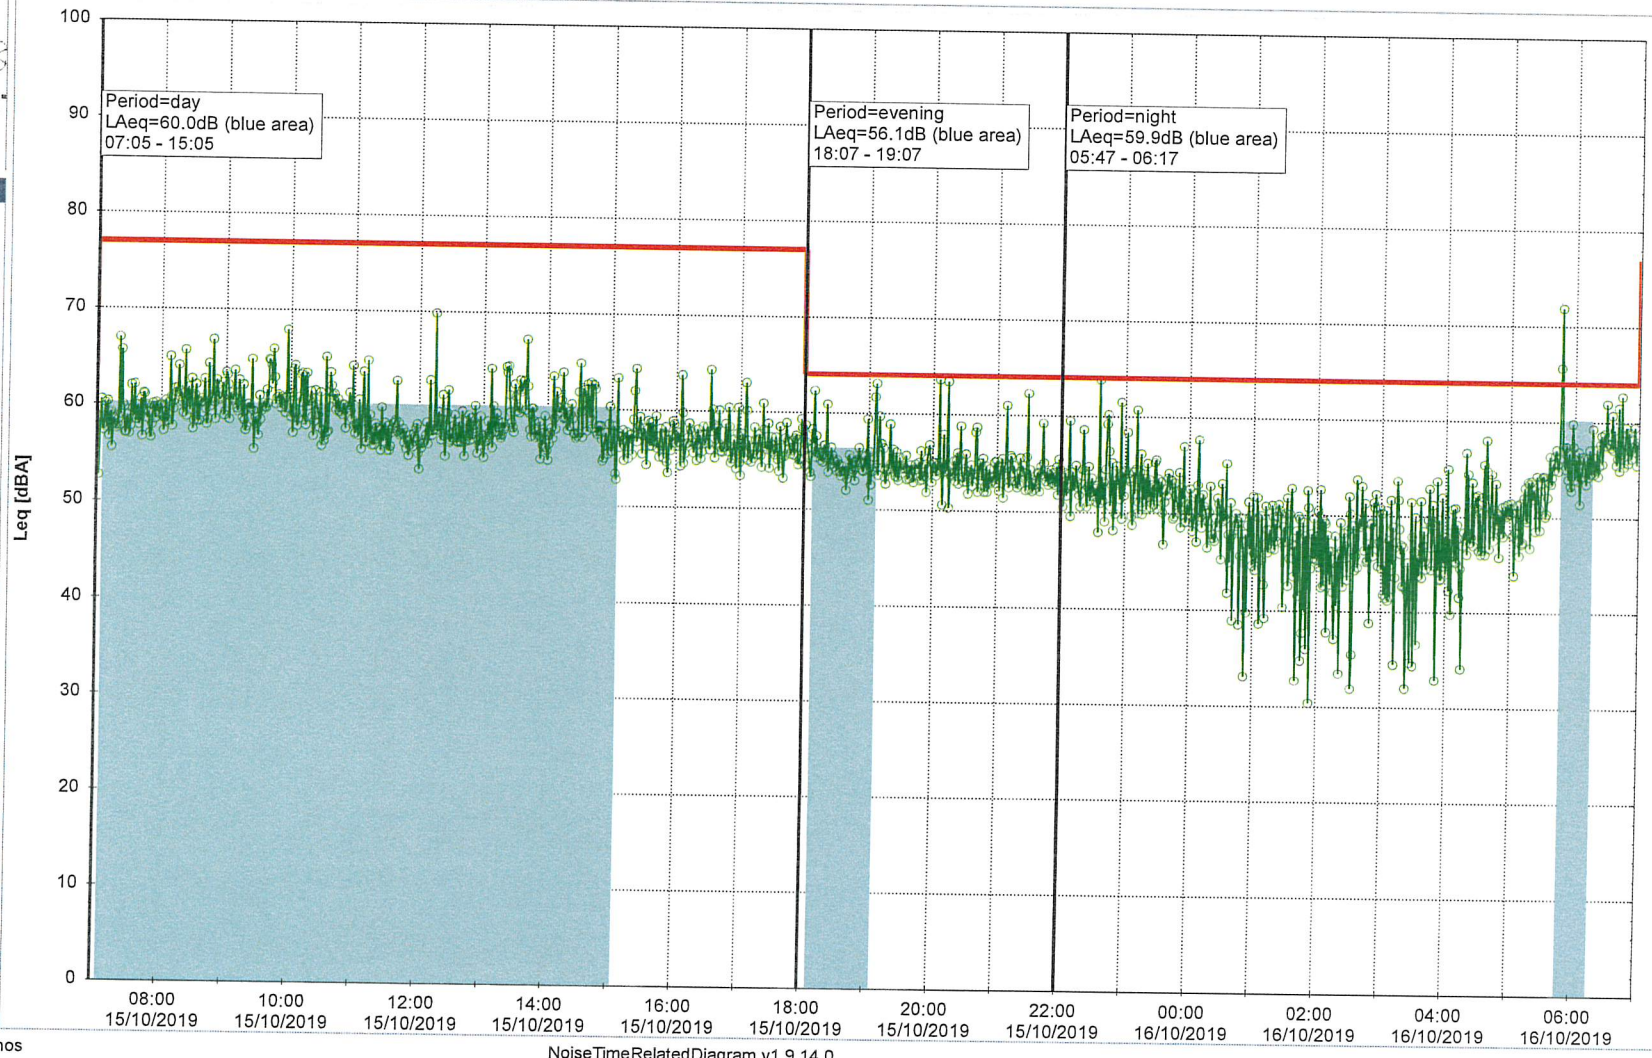

Project: Kronos Sydhavnen
Construction: Gåsebæk
Location: N-V

Noise Time Related Diagram

14/10/2019
15/10/2019

GAB_NS01

Remarks

...

Project: Kronos Sydhavnen
Construction: Gåsebæk
Location: N-V

Remarks

...

Noise Time Related Diagram

15/10/2019
16/10/2019

GAB_NS01

Project: Kronos Sydhavnen
Construction: Gåsebæk
Location: N-V

Remarks

...

Noise Time Related Diagram

16/10/2019
17/10/2019

GAB_NS01

Project: Kronos Sydhavnen
Construction: Gåsebæk
Location: N-V

Remarks

...

Noise Time Related Diagram

17/10/2019
18/10/2019

○○○○ GAB_NS01

...

Noise Time Related Diagram

19/10/2019
20/10/2019

GAB_NS01

Project: Kronos Sydhavnen
Construction: Gåsebæk
Location: N-V

20/10/2019
21/10/2019

Remarks

...