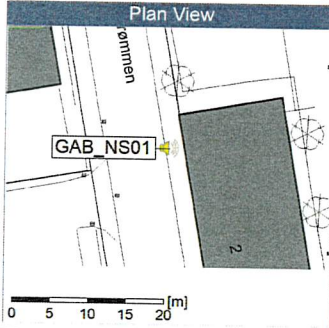

Project: Kronos Sydhavnen
Construction: Gåsebæk
Location: N-V

Remarks

...

Noise Time Related Diagram

18/10/2019
19/10/2019

GAB_NS01

Project: Kronos Sydhavnen
Construction: Gåsebæk
Location: N-V

Remarks