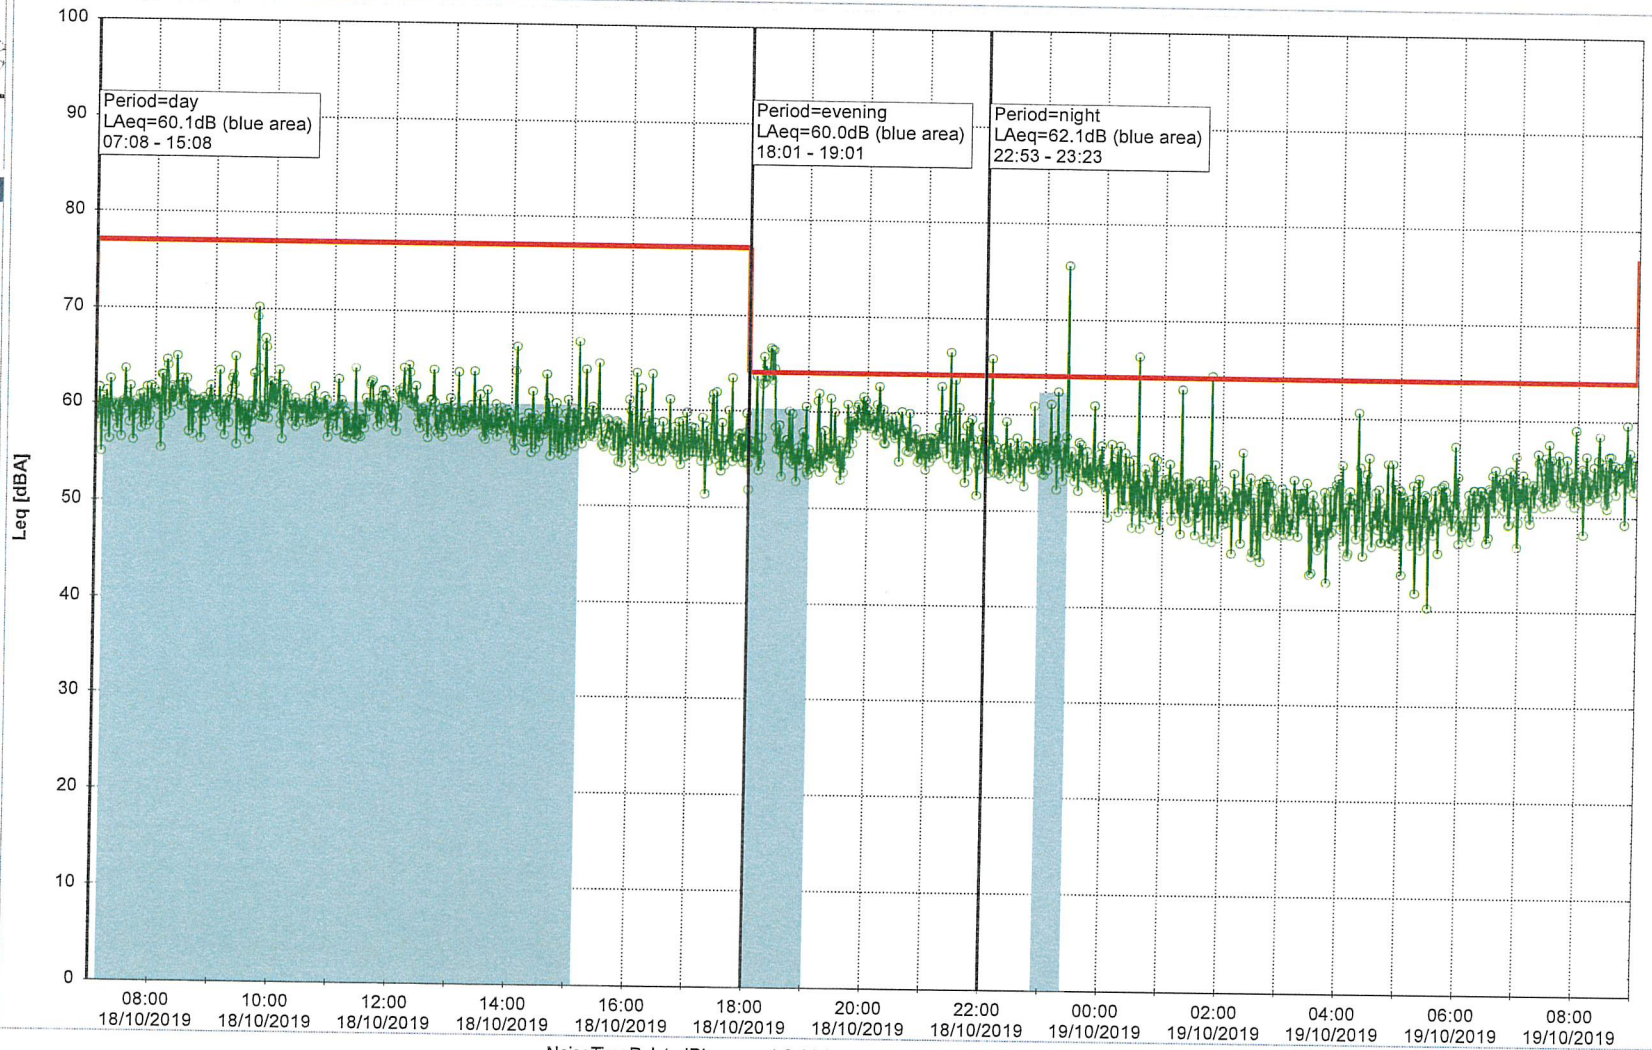

Project: Kronos Sydhavnen
Construction: Gåsebæk
Location: N-V

Remarks

...

Noise Time Related Diagram

18/10/2019
19/10/2019

GAB_NS01

Project: Kronos Sydhavnen
Construction: Gåsebæk
Location: N-V

Remarks

...

Noise Time Related Diagram

19/10/2019
20/10/2019

GAB_NS01

Project: Kronos Sydhavnen
Construction: Gåsebæk
Location: N-V

20/10/2019
21/10/2019

Remarks

...

Noise Time Related Diagram