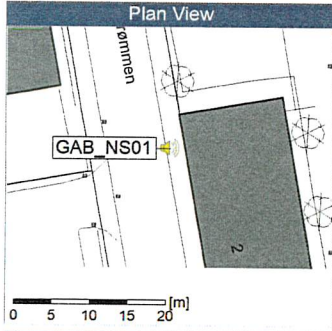

...

Noise Time Related Diagram

15/10/2019
16/10/2019

GAB_NS01

Project: Kronos Sydhavnen
Construction: Gåsebæk
Location: N-V

Remarks

...

Noise Time Related Diagram