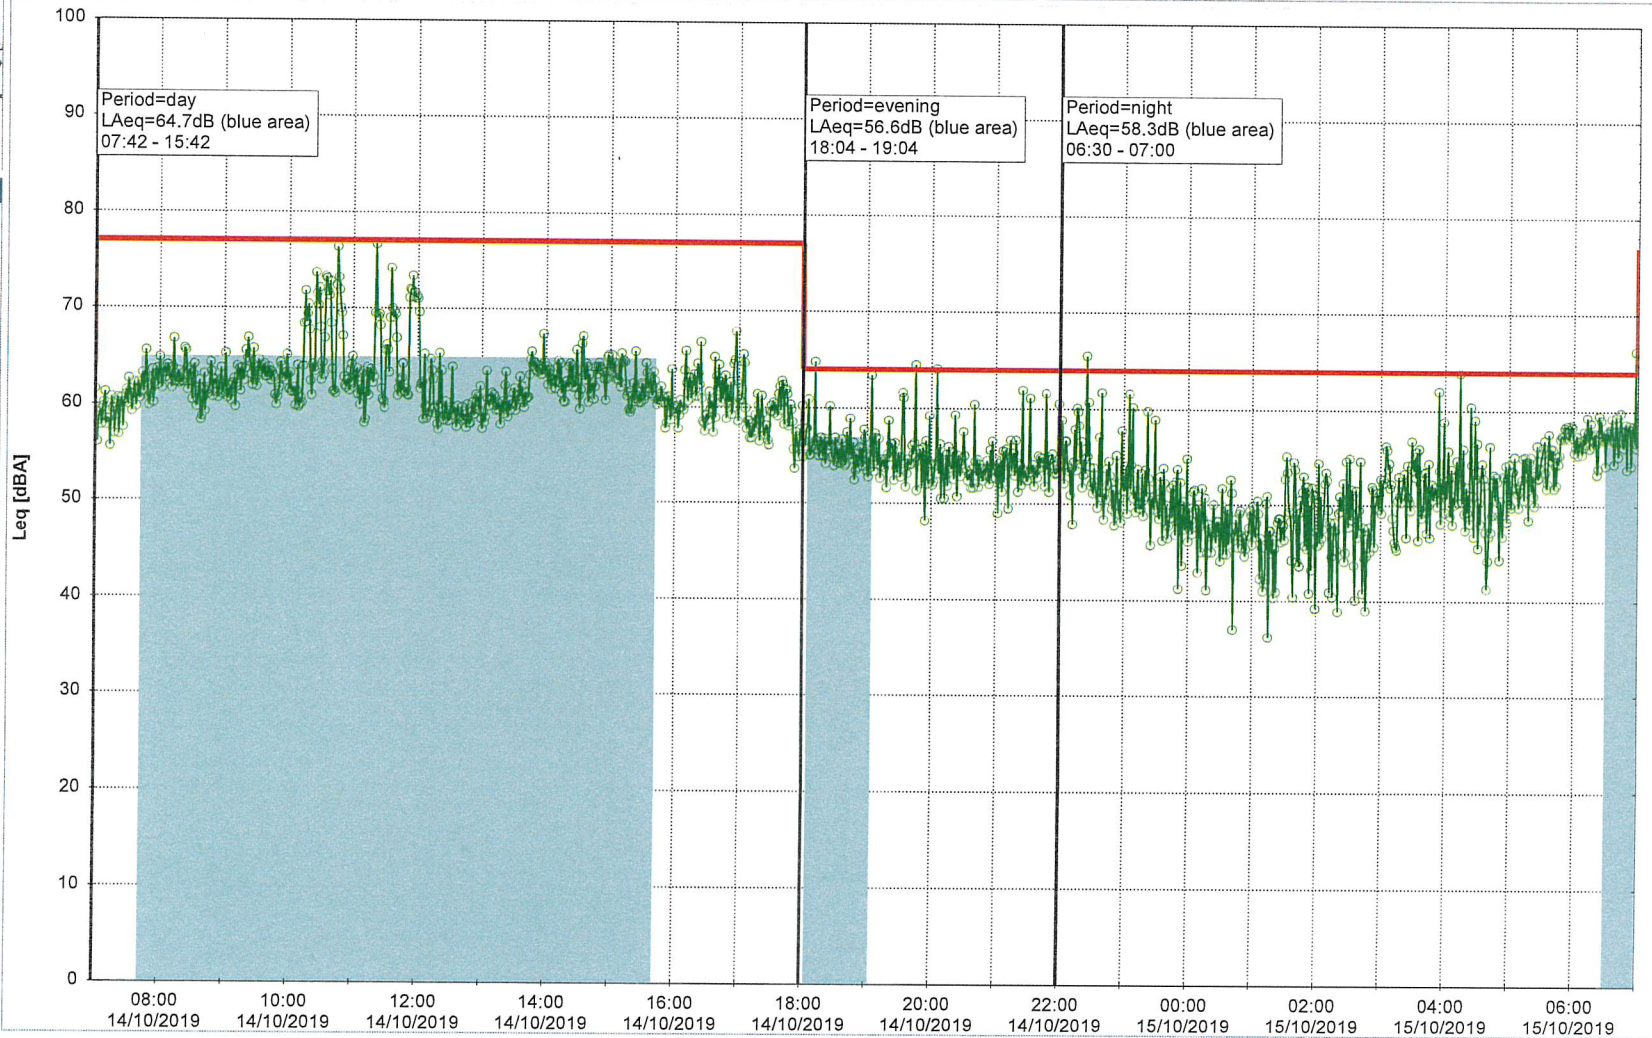

Project: Kronos Sydhavnen
Construction: Gåsebæk
Location: N-V

Noise Time Related Diagram

14/10/2019
15/10/2019

GAB_NS01

Remarks

...

Project: Kronos Sydhavnen
Construction: Gåsebæk
Location: N-V

Remarks

...

Noise Time Related Diagram

15/10/2019
16/10/2019

GAB_NS01

Project: Kronos Sydhavnen
Construction: Gåsebæk
Location: N-V

Remarks

...

Noise Time Related Diagram

16/10/2019
17/10/2019

GAB_NS01

Project: Kronos Sydhavnen
Construction: Gåsebæk
Location: N-V

Remarks

...

Noise Time Related Diagram

17/10/2019
18/10/2019

○○○○ GAB_NS01

...

Noise Time Related Diagram

19/10/2019
20/10/2019

GAB_NS01

Project: Kronos Sydhavnen
Construction: Gåsebæk
Location: N-V

20/10/2019
21/10/2019

Remarks

...