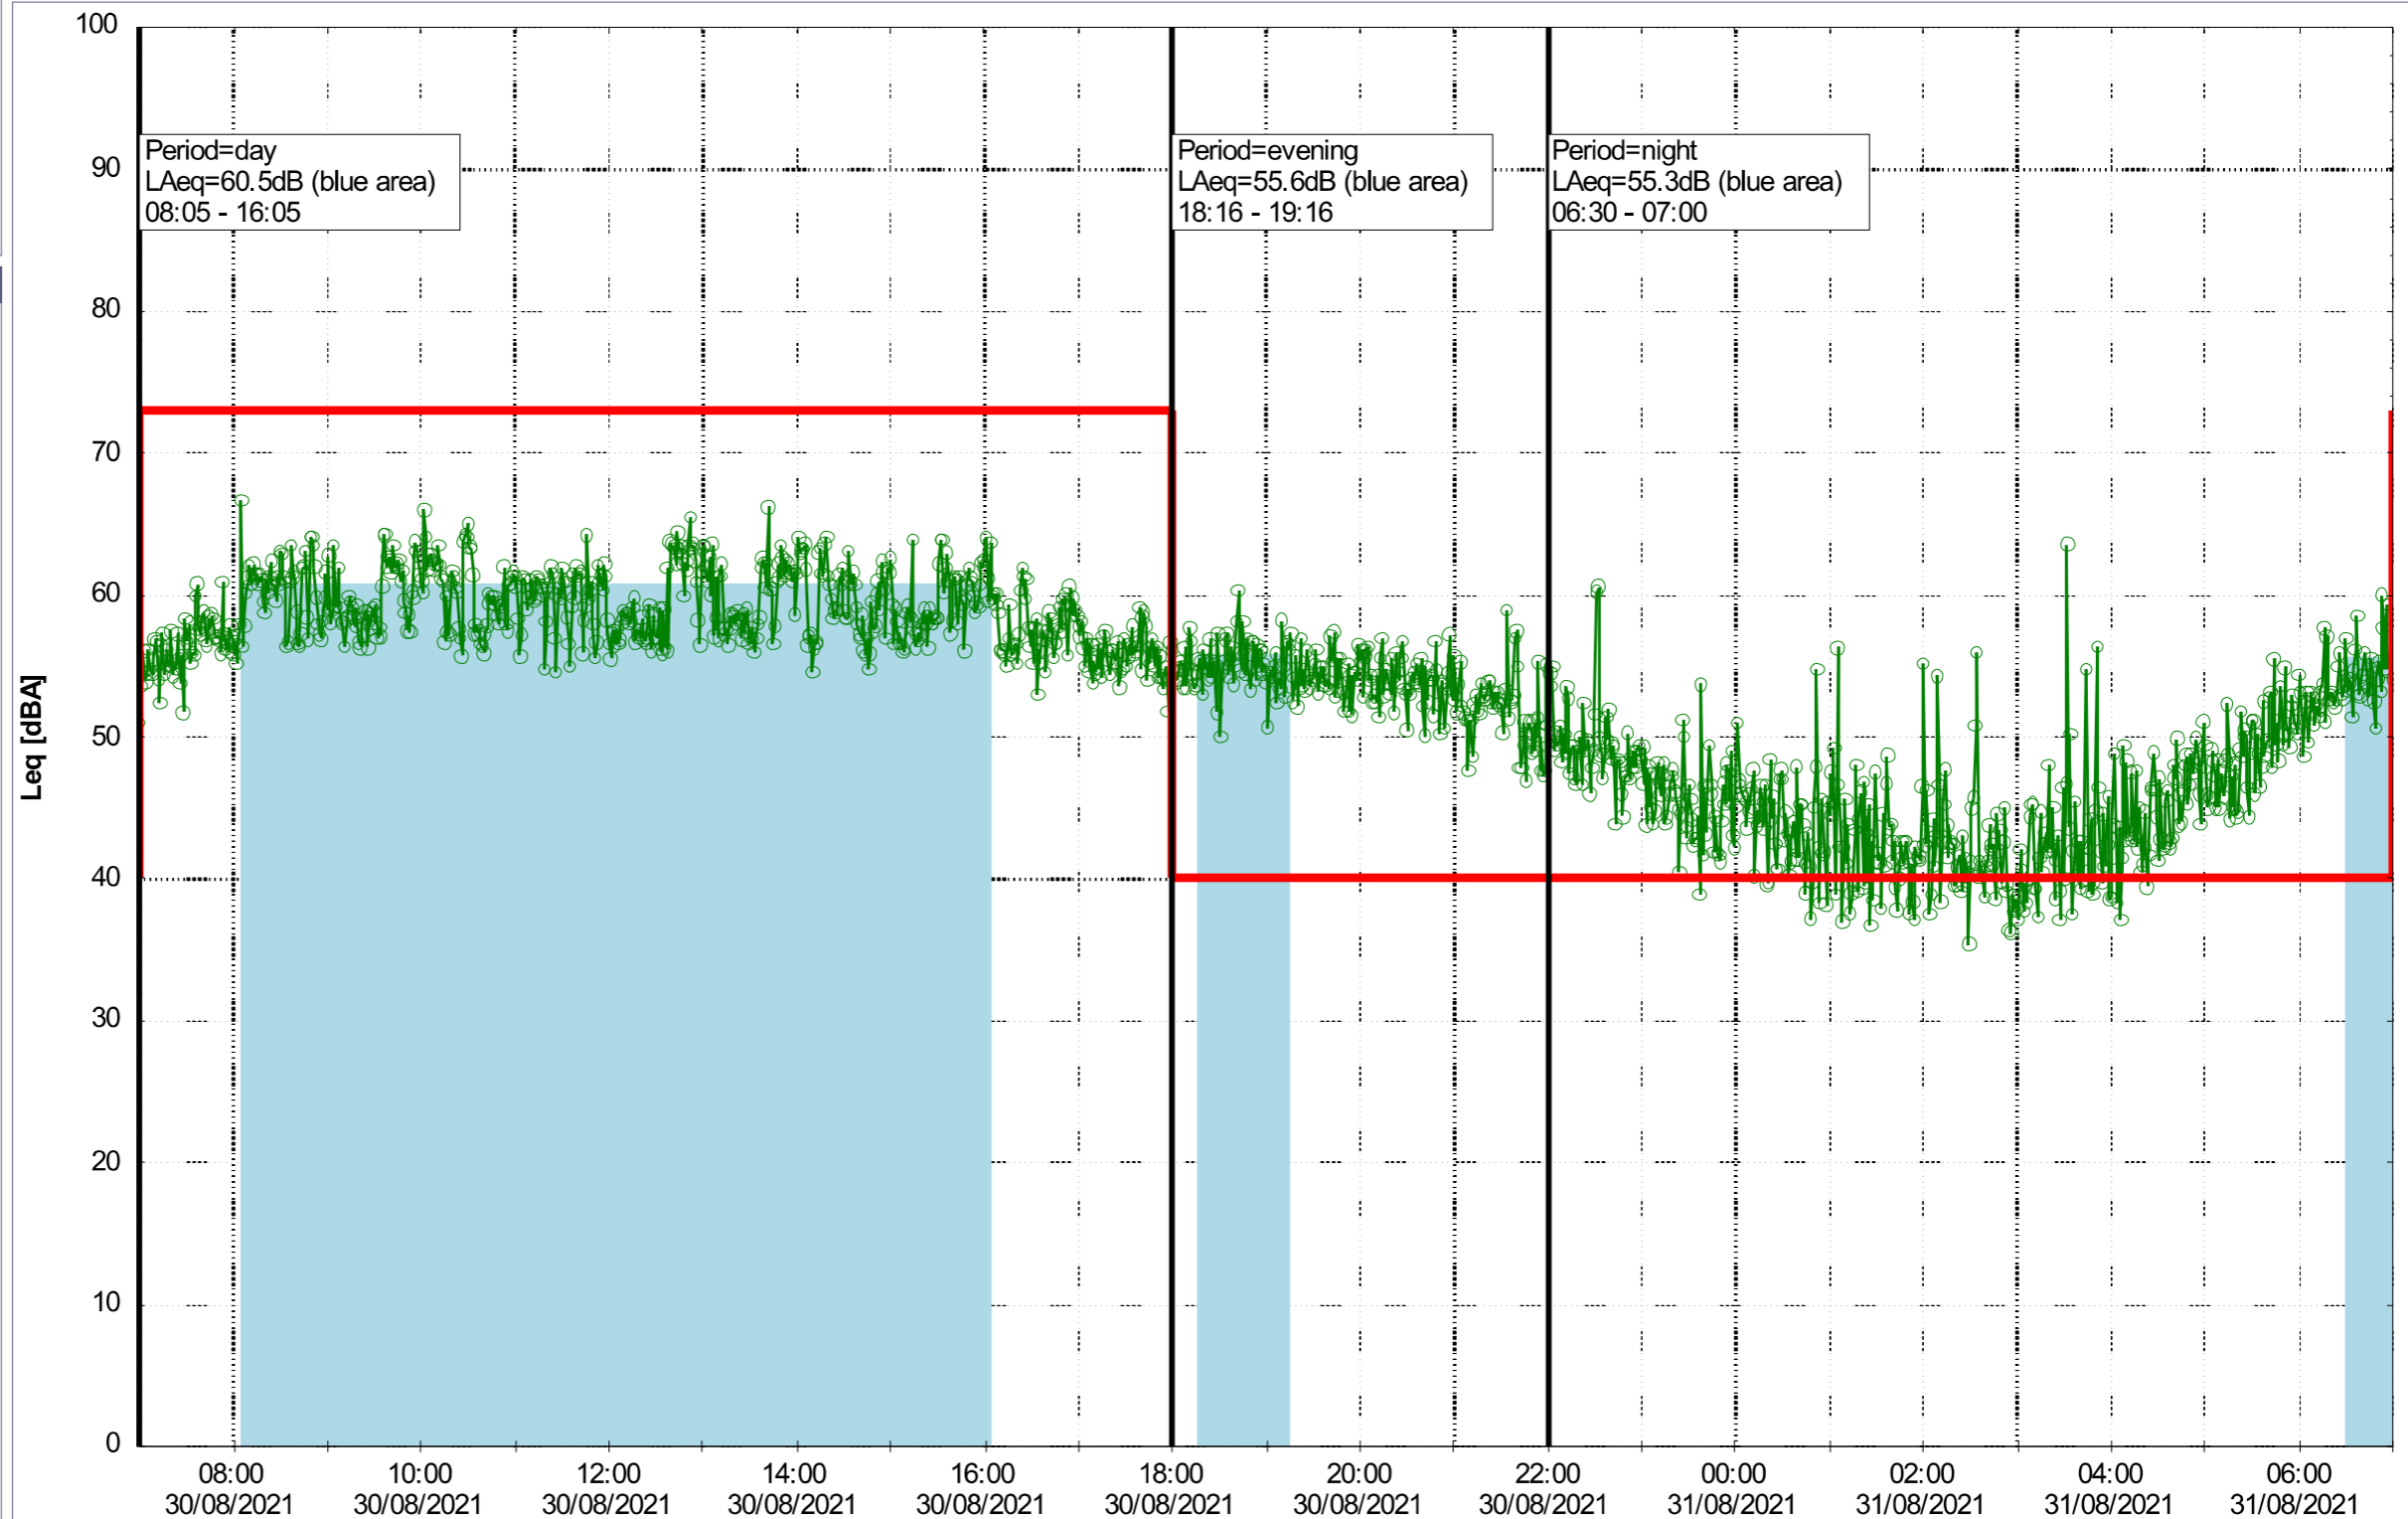

### Noise Time Related Diagram

30/08/2021  
31/08/2021

HOL\_NS01

Project: Kronos Sydhavnen  
Construction: Havneholmen  
Location: N-V

Plan View

Remarks

...

### Noise Time Related Diagram

02/09/2021  
03/09/2021

HOL\_NS01

Project: Kronos Sydhavnen  
Construction: Havneholmen  
Location: N-V

Plan View

Remarks

...

### Noise Time Related Diagram

03/09/2021  
04/09/2021

HOL\_NS01

Project: Kronos Sydhavnen  
Construction: Havneholmen  
Location: N-V

Plan View

Remarks

...

### Noise Time Related Diagram

04/09/2021  
05/09/2021

HOL\_NS01

Project: Kronos Sydhavnen  
Construction: Havneholmen  
Location: N-V

Plan View

Remarks

...