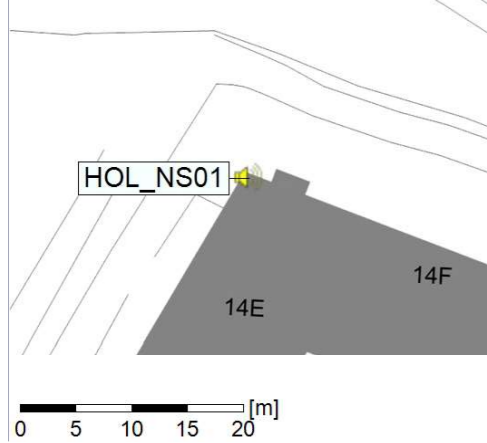

### Noise Time Related Diagram

03/09/2021  
04/09/2021

HOL\_NS01

Project: Kronos Sydhavnen  
Construction: Havneholmen  
Location: N-V

Plan View

Remarks

...