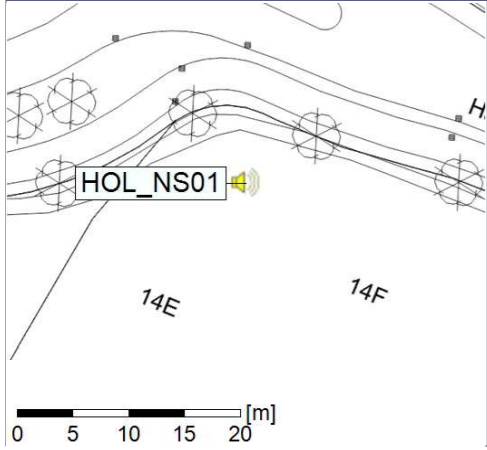

Project: Kronos Sydhavnen
Construction: Havneholmen
Location: N-V

Plan View