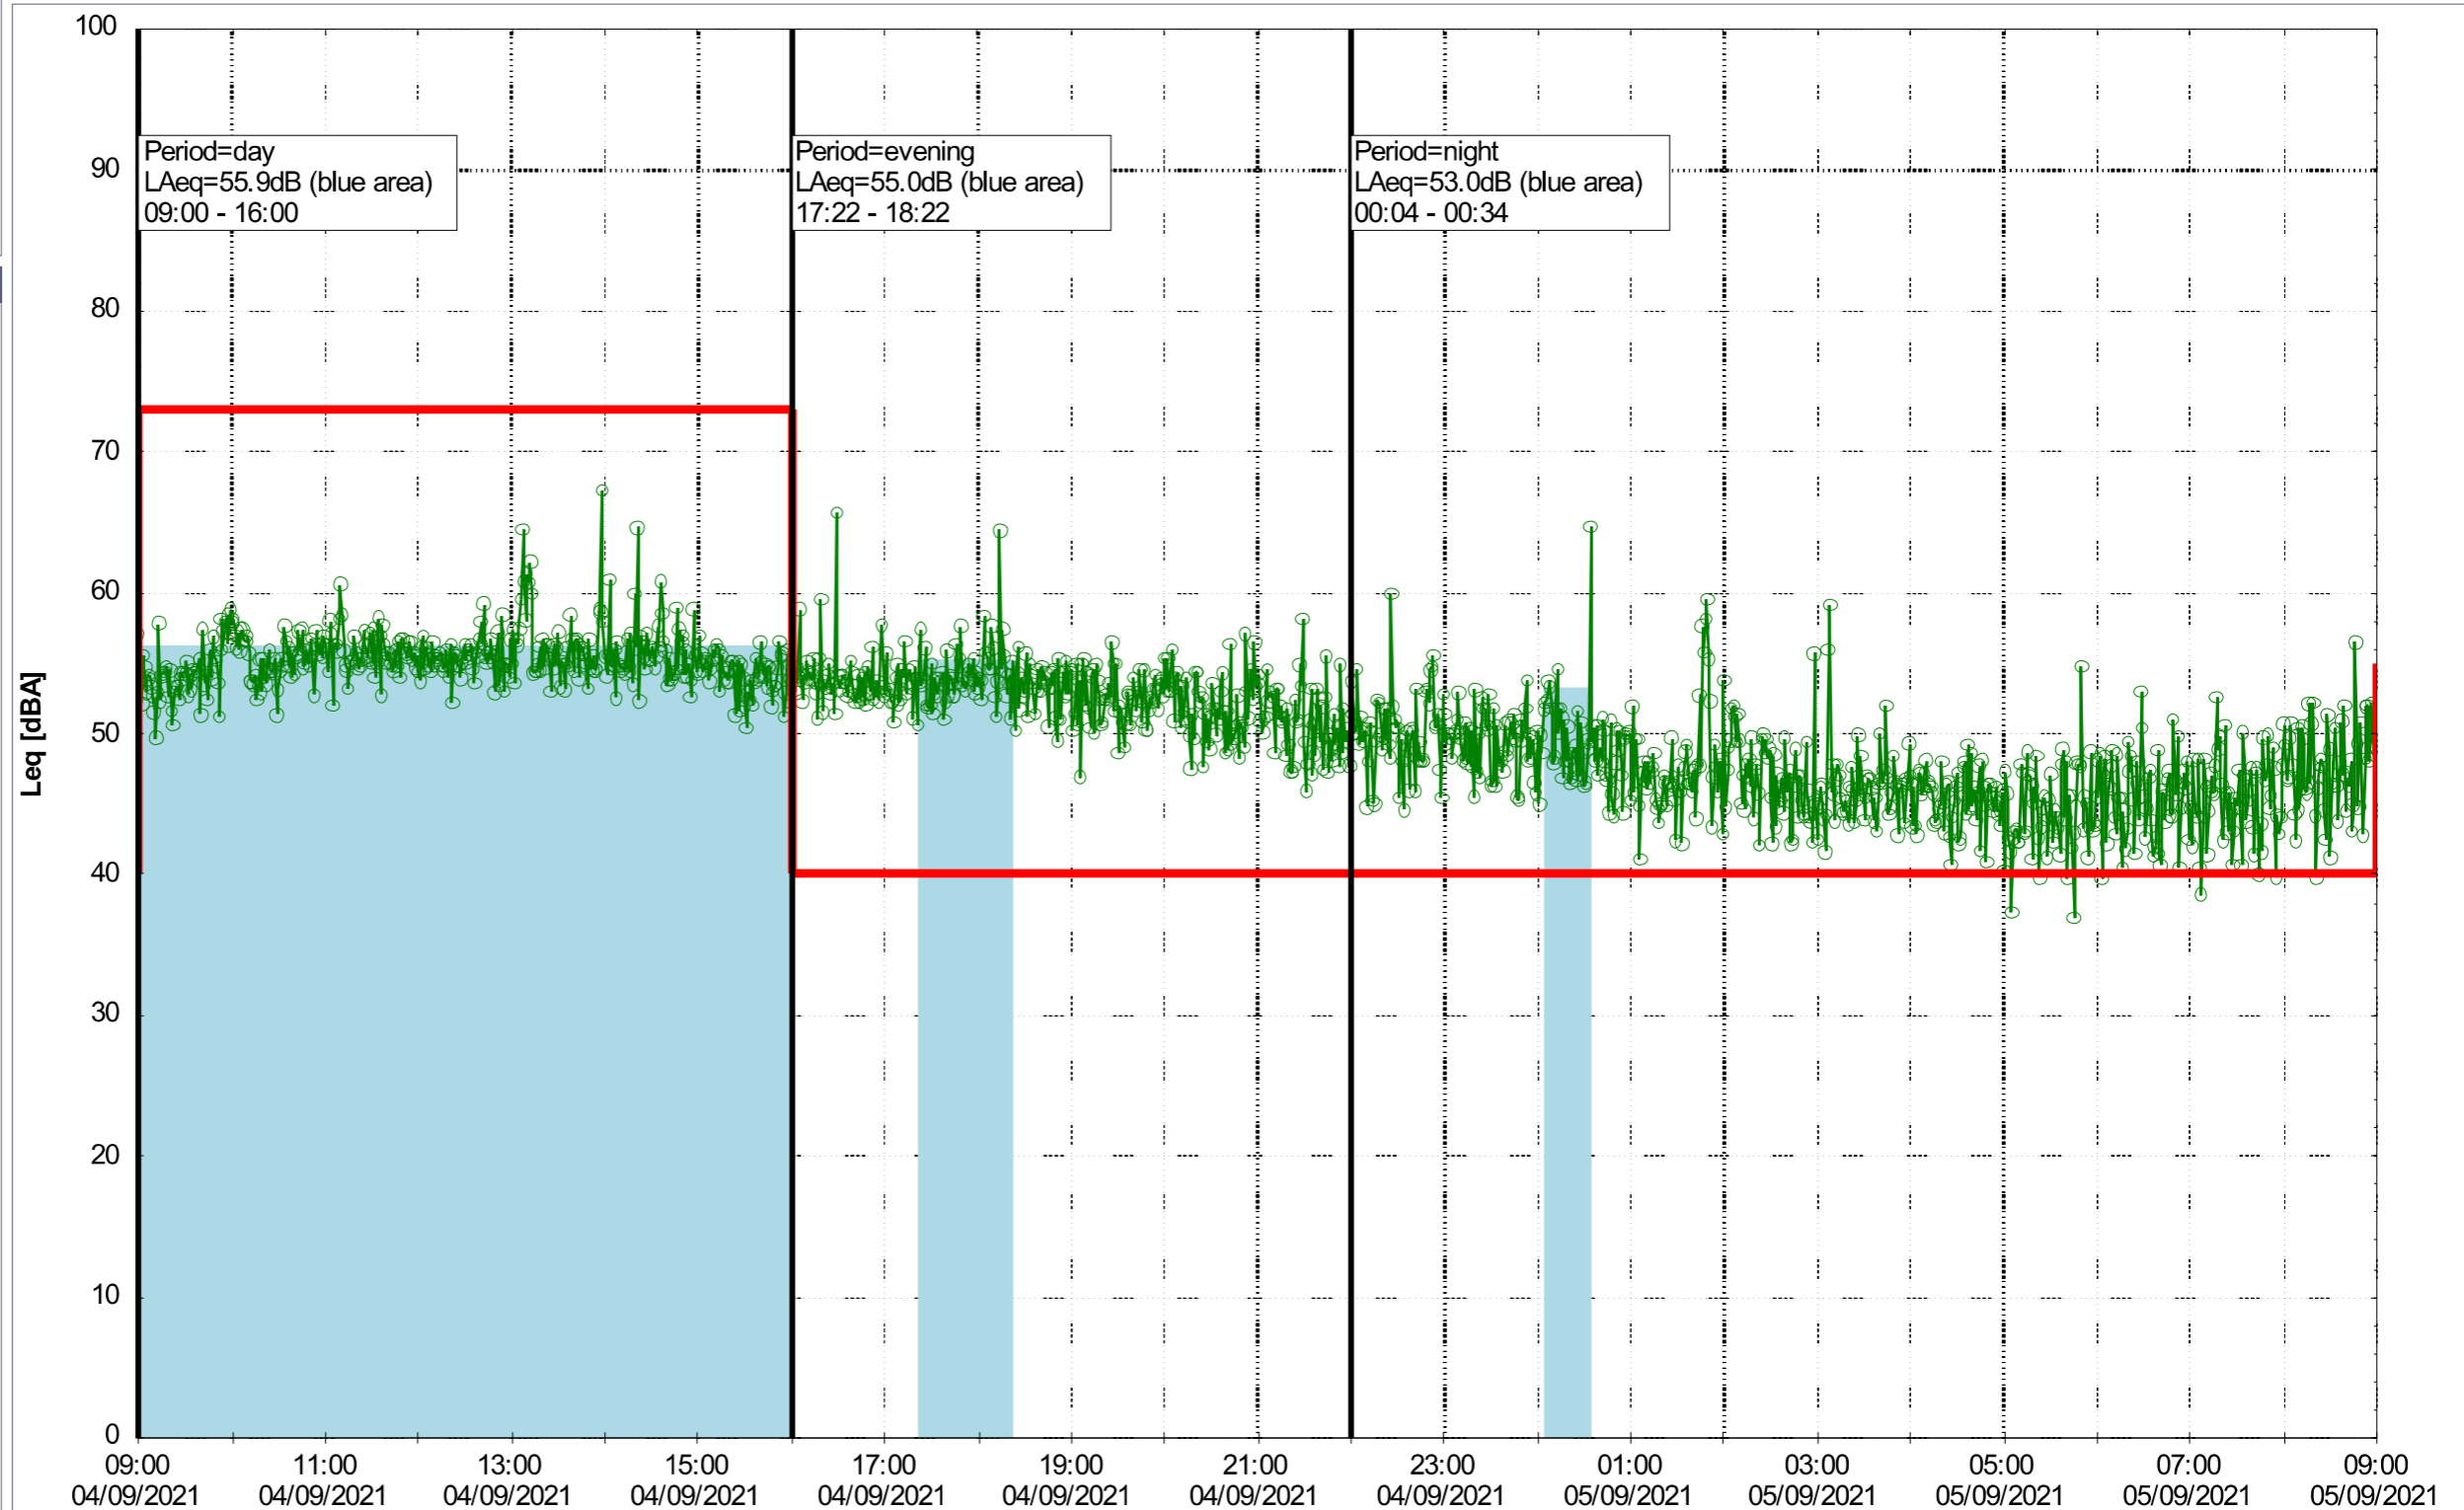

### Noise Time Related Diagram

02/09/2021  
03/09/2021

HOL\_NS01

Project: Kronos Sydhavnen  
Construction: Havneholmen  
Location: N-V

Plan View

Remarks

...

### Noise Time Related Diagram

03/09/2021  
04/09/2021

HOL\_NS01

Project: Kronos Sydhavnen  
Construction: Havneholmen  
Location: N-V

Plan View

Remarks

...

### Noise Time Related Diagram

04/09/2021  
05/09/2021

HOL\_NS01

Project: Kronos Sydhavnen  
Construction: Havneholmen  
Location: N-V

Plan View

Remarks

...