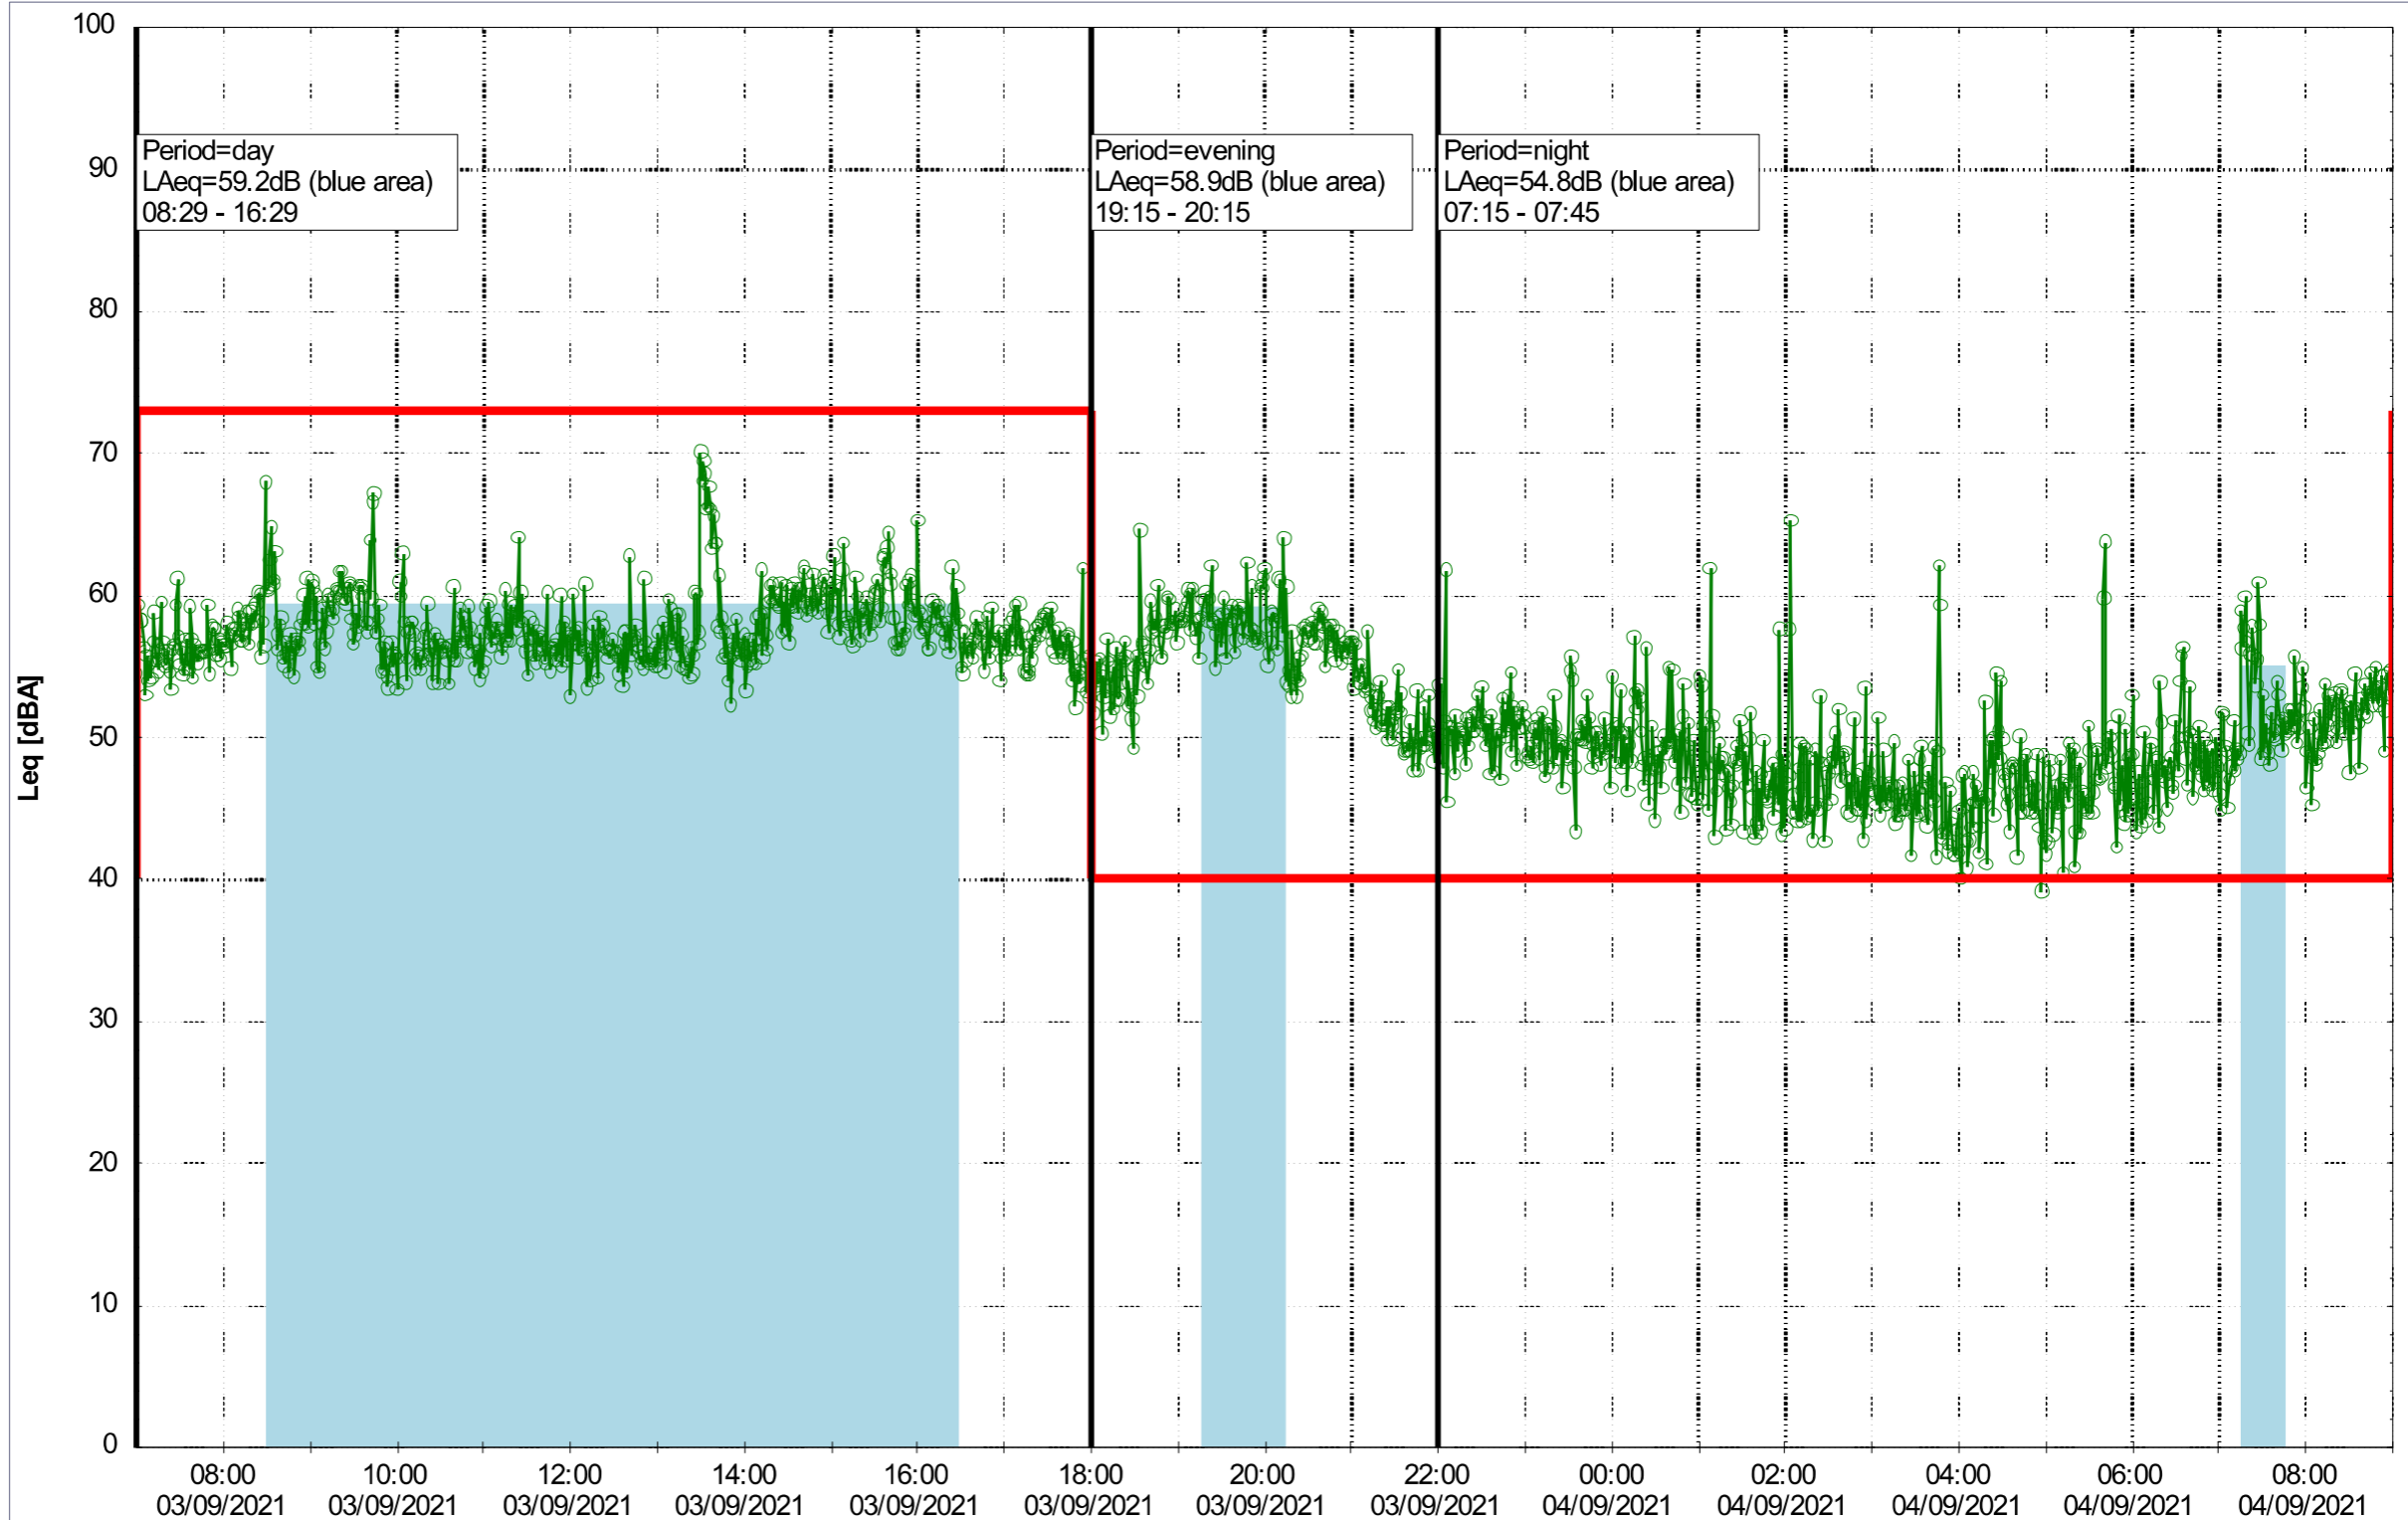

### Noise Time Related Diagram

02/09/2021  
03/09/2021

HOL\_NS01

Project: Kronos Sydhavnen  
Construction: Havneholmen  
Location: N-V

Plan View

Remarks

...

### Noise Time Related Diagram

03/09/2021  
04/09/2021

HOL\_NS01

Project: Kronos Sydhavnen  
Construction: Havneholmen  
Location: N-V

Plan View

Remarks

...

### Noise Time Related Diagram

04/09/2021  
05/09/2021

HOL\_NS01

Project: Kronos Sydhavnen  
Construction: Havneholmen  
Location: N-V

Plan View

Remarks

...