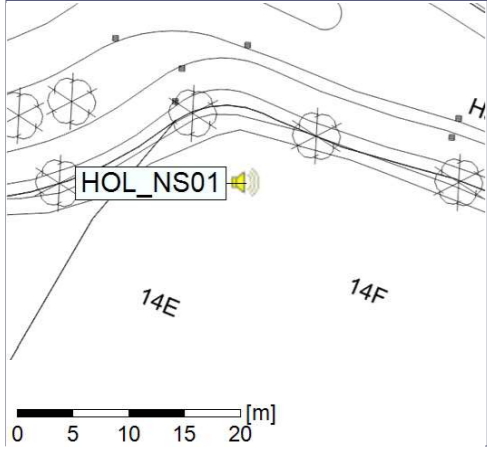

### Noise Time Related Diagram

02/09/2021  
03/09/2021

HOL\_NS01

Project: Kronos Sydhavnen  
Construction: Havneholmen  
Location: N-V

Plan View

Remarks

...

### Noise Time Related Diagram

03/09/2021  
04/09/2021

HOL\_NS01

Project: Kronos Sydhavnen  
Construction: Havneholmen  
Location: N-V

Plan View

Remarks

...