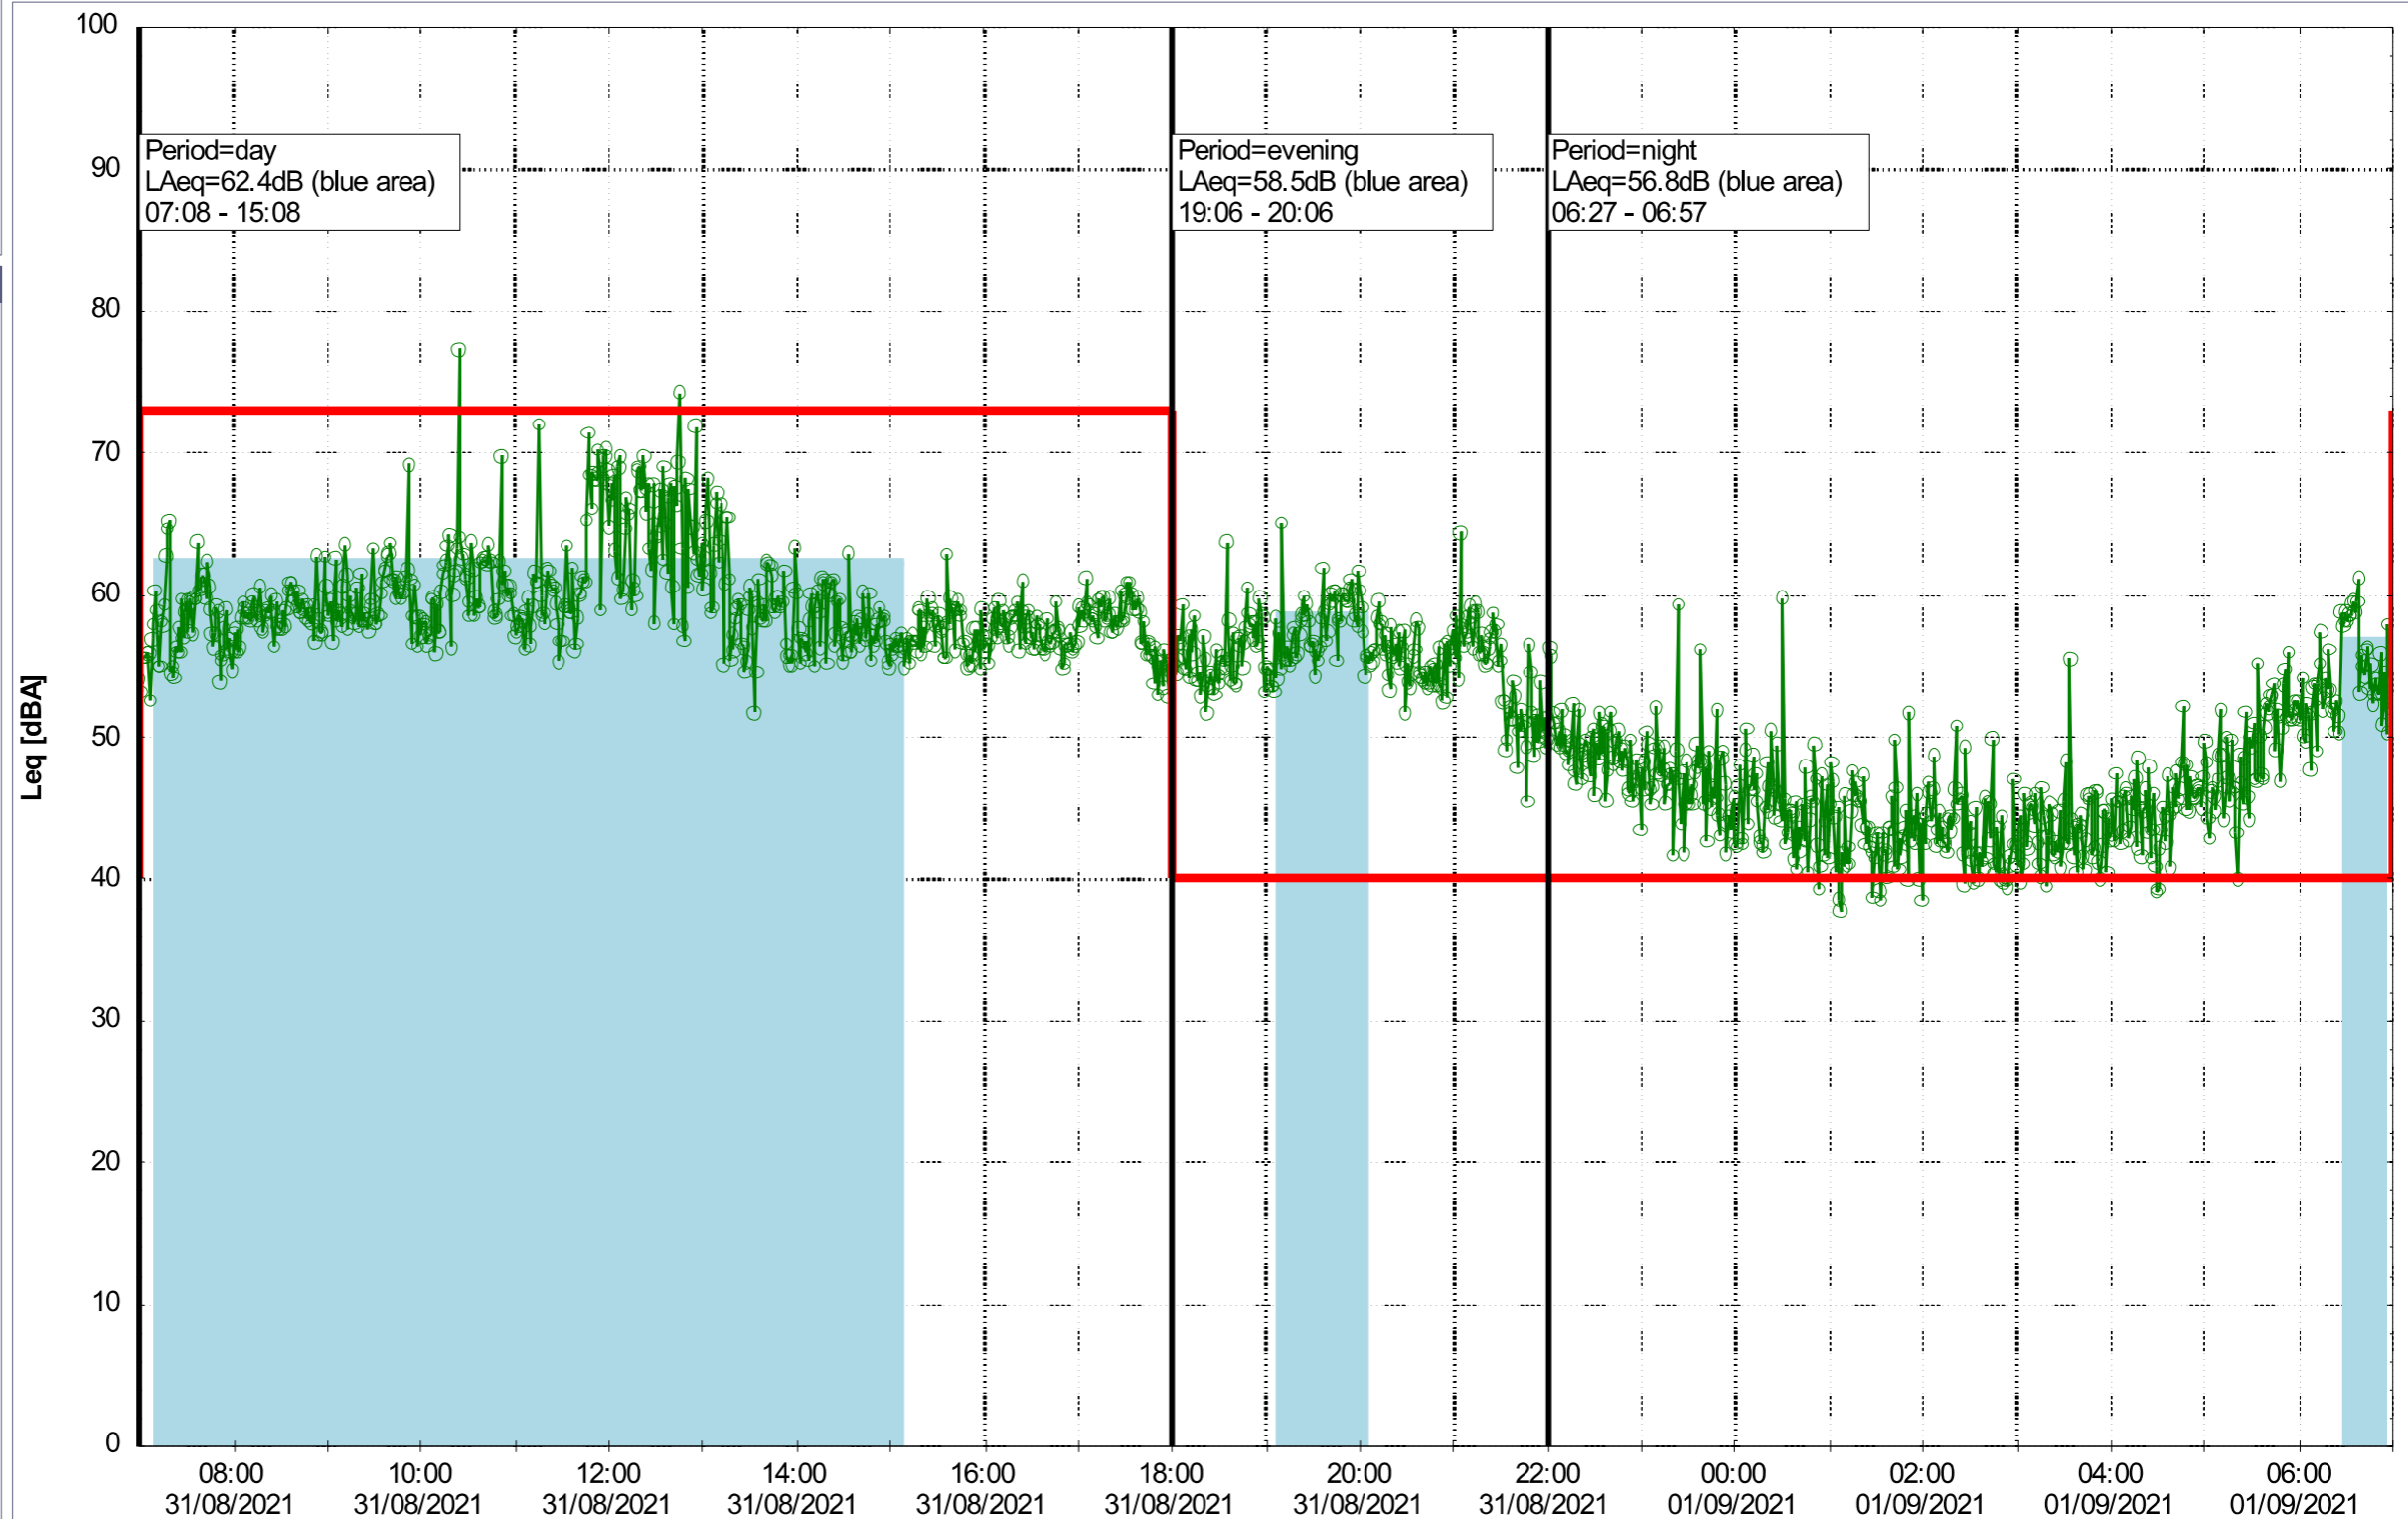

### Noise Time Related Diagram

30/08/2021  
31/08/2021

HOL\_NS01

Project: Kronos Sydhavnen  
Construction: Havneholmen  
Location: N-V

Plan View

Remarks

...

### Noise Time Related Diagram

31/08/2021  
01/09/2021

HOL\_NS01

**Project:** Kronos Sydhavnen  
**Construction:** Havneholmen  
**Location:** N-V

Plan View

Remarks

...

### Noise Time Related Diagram

03/09/2021  
04/09/2021

HOL\_NS01

Project: Kronos Sydhavnen  
Construction: Havneholmen  
Location: N-V

Plan View

Remarks

...

### Noise Time Related Diagram

04/09/2021  
05/09/2021

HOL\_NS01

Project: Kronos Sydhavnen  
Construction: Havneholmen  
Location: N-V

Plan View

Remarks

...