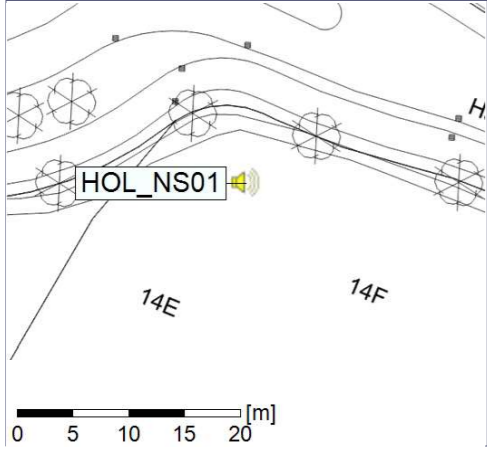

### Noise Time Related Diagram

30/08/2021  
31/08/2021

HOL\_NS01

Project: Kronos Sydhavnen  
Construction: Havneholmen  
Location: N-V

Plan View

Remarks

...