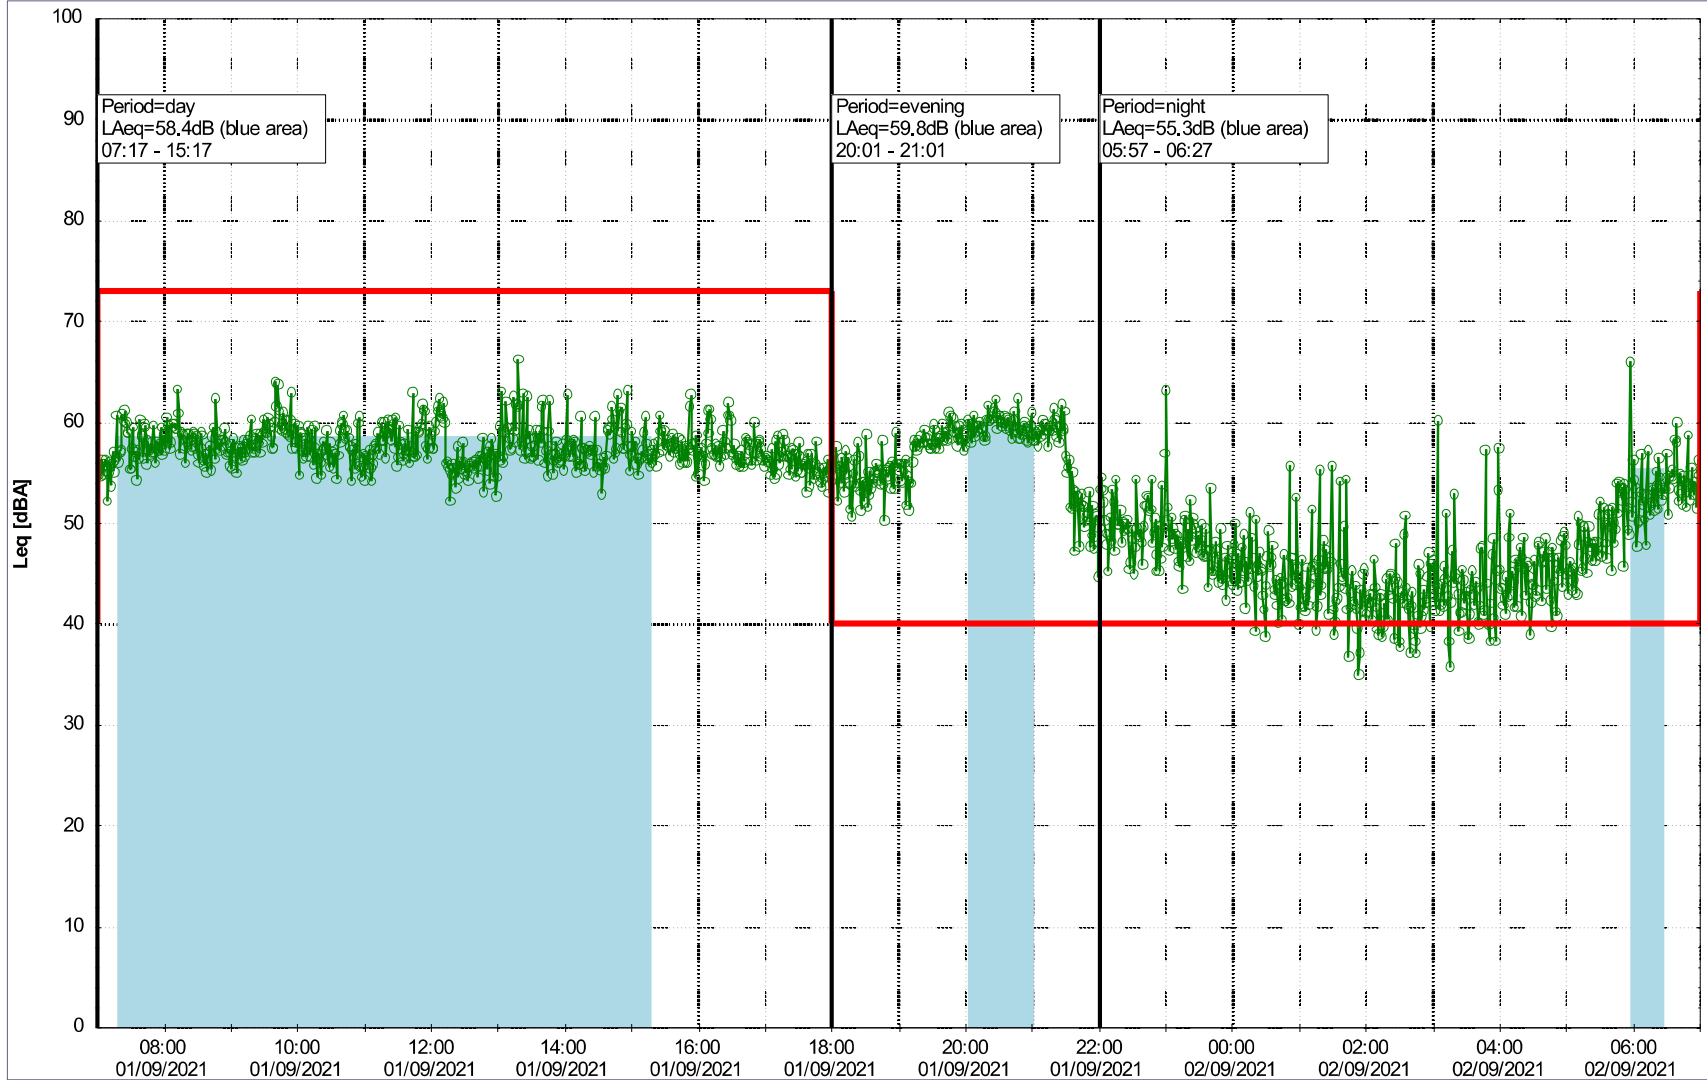

### Noise Time Related Diagram

31/08/2021  
01/09/2021

HOL\_NS01

**Project:** Kronos Sydhavnen  
**Construction:** Havneholmen  
**Location:** N-V

Plan View

Remarks

...

### Noise Time Related Diagram

01/09/2021  
02/09/2021

○○○○ HOL\_NS01

Project: Kronos Sydhavnen  
Construction: Havneholmen  
Location: N-V

Plan View

Remarks

...