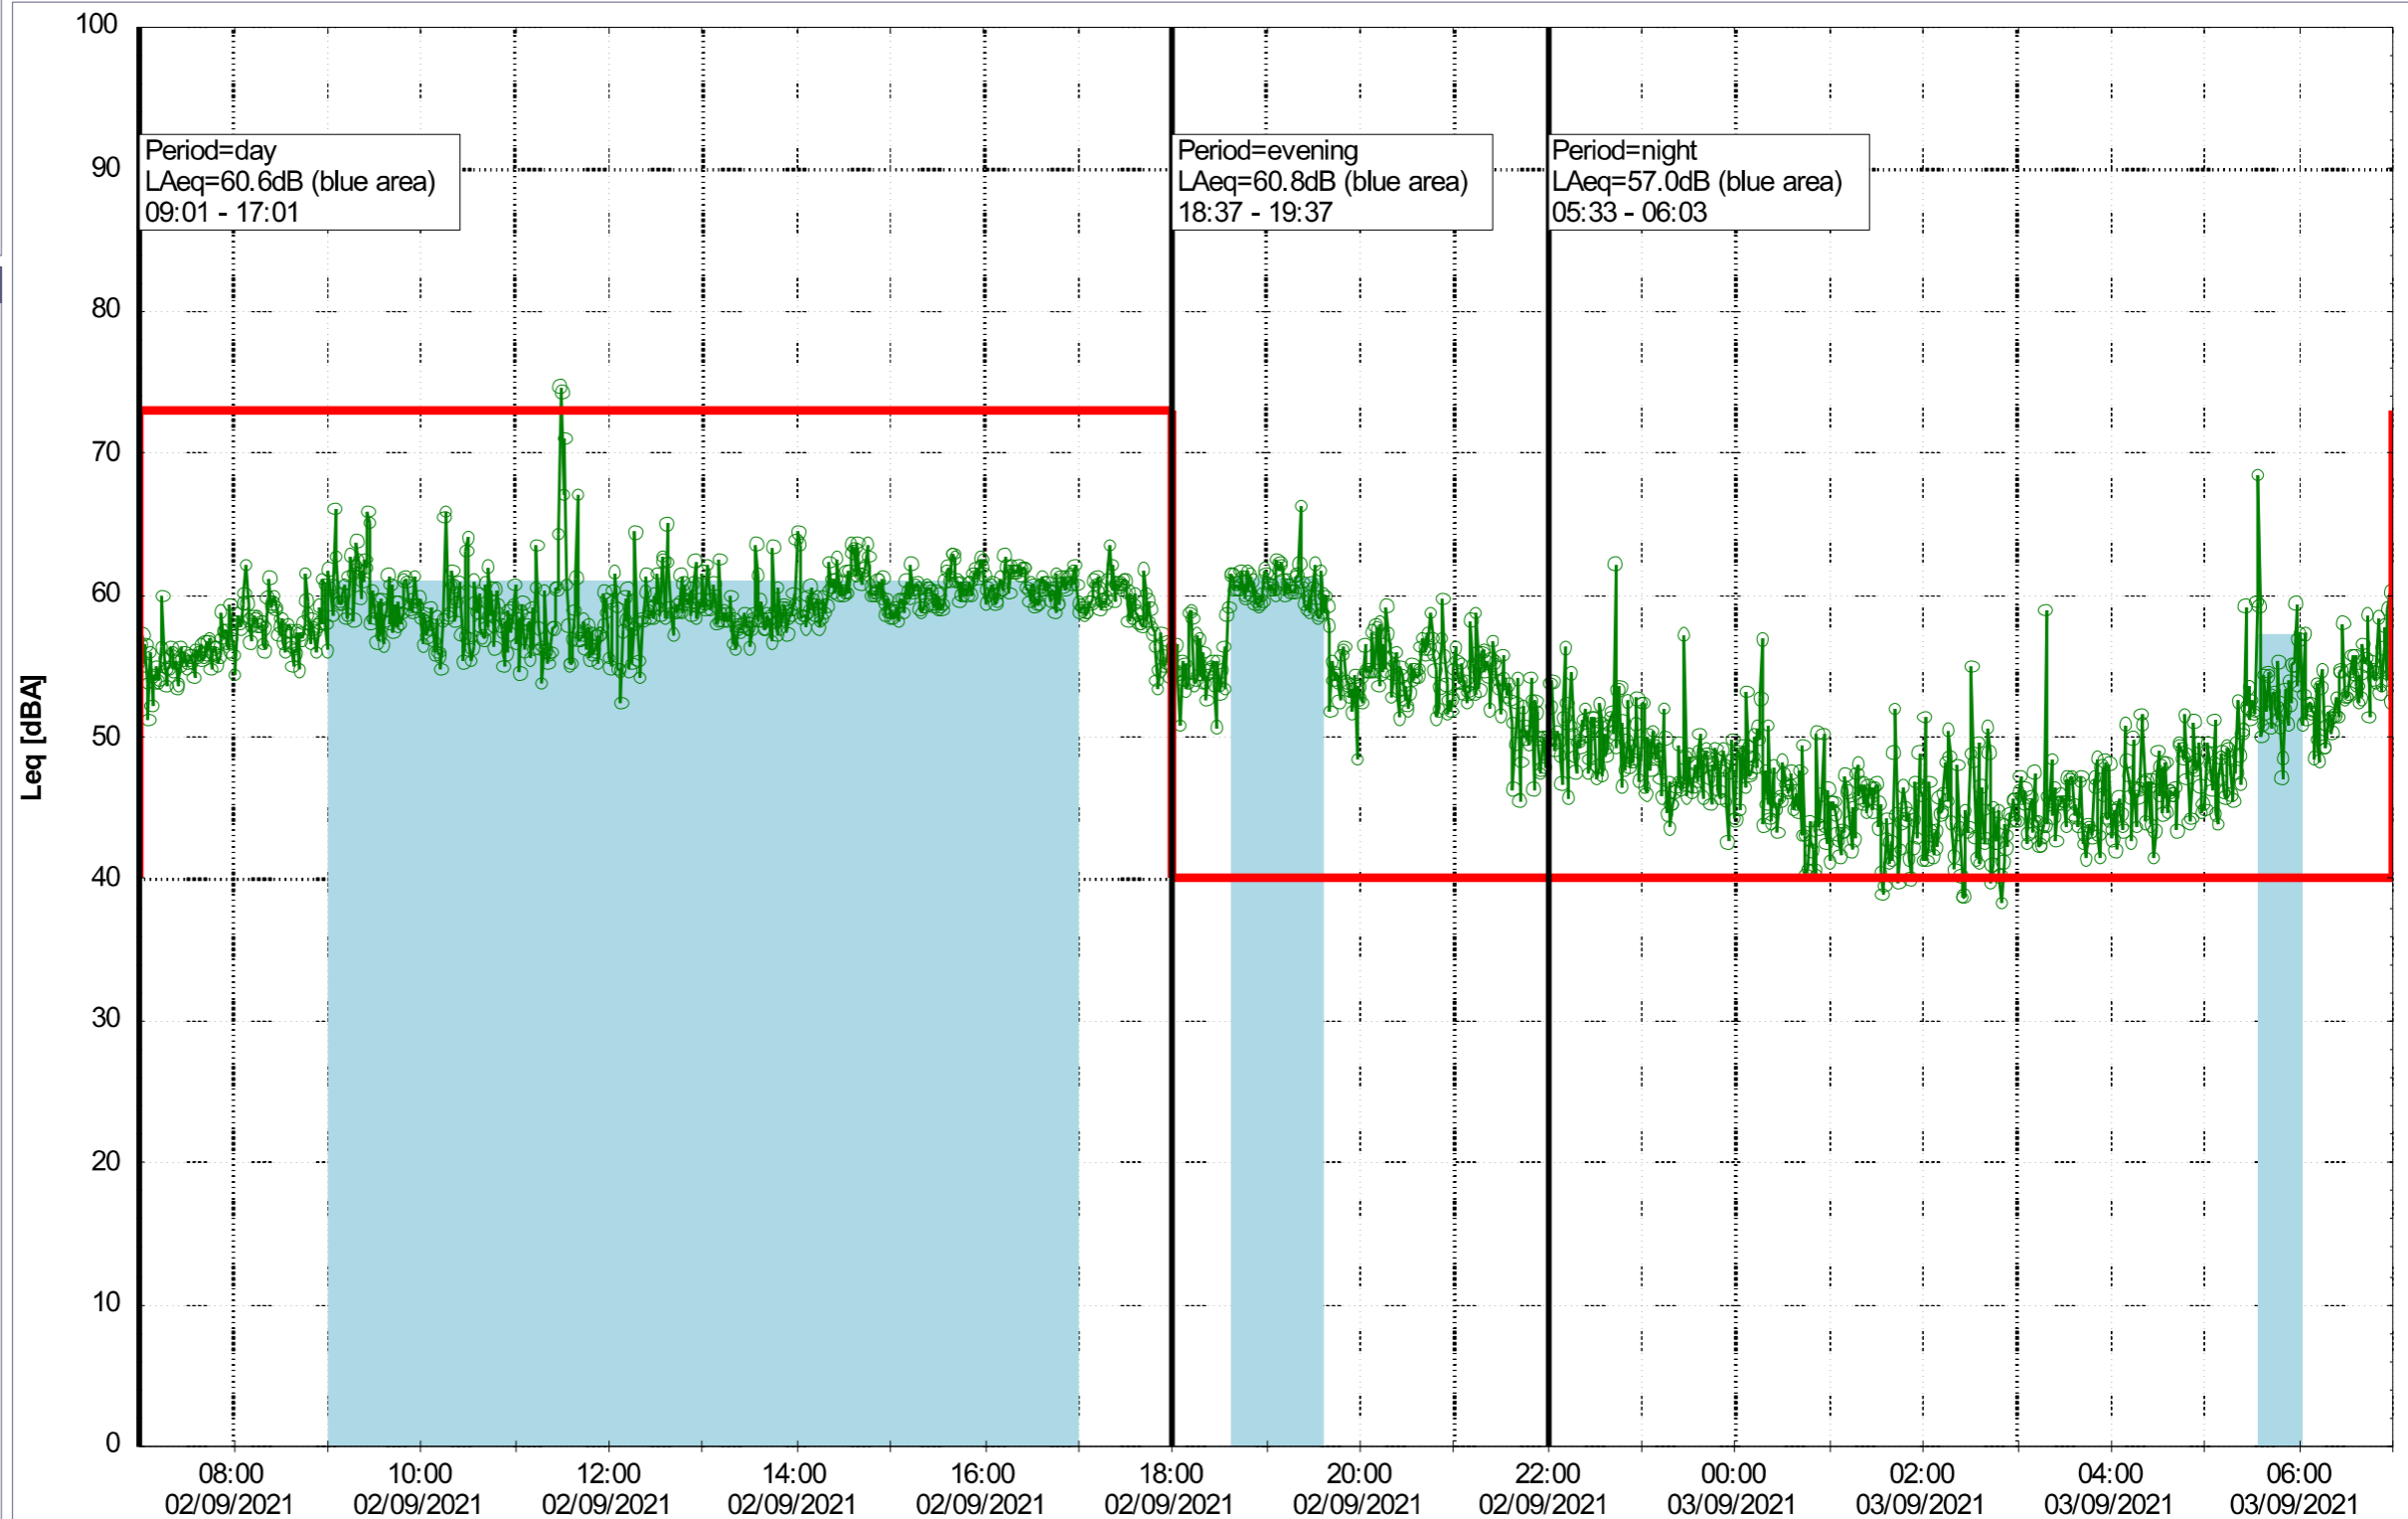

### Noise Time Related Diagram

01/09/2021  
02/09/2021

○○○○ HOL\_NS01

Project: Kronos Sydhavnen  
Construction: Havneholmen  
Location: N-V

Plan View

Remarks

...

### Noise Time Related Diagram

02/09/2021  
03/09/2021

HOL\_NS01

Project: Kronos Sydhavnen  
Construction: Havneholmen  
Location: N-V

Plan View

Remarks

...

### Noise Time Related Diagram

03/09/2021  
04/09/2021

HOL\_NS01

Project: Kronos Sydhavnen  
Construction: Havneholmen  
Location: N-V

Plan View

Remarks

...

### Noise Time Related Diagram

04/09/2021  
05/09/2021

HOL\_NS01

Project: Kronos Sydhavnen  
Construction: Havneholmen  
Location: N-V

Plan View

Remarks

...