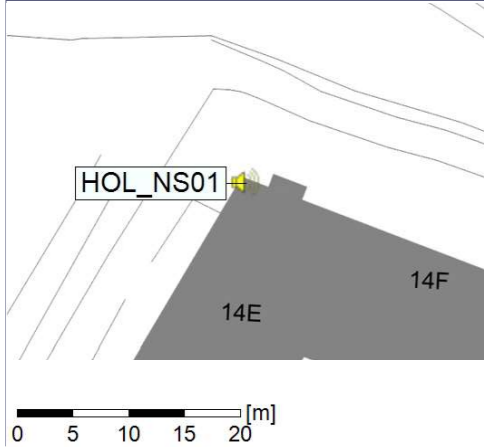

### Noise Time Related Diagram

04/09/2021  
05/09/2021

HOL\_NS01

Project: Kronos Sydhavnen  
Construction: Havneholmen  
Location: N-V

Plan View

Remarks

...