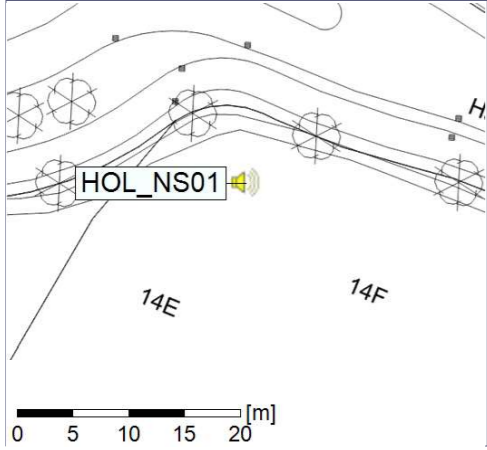

### Noise Time Related Diagram

01/09/2021  
02/09/2021

○○○○ HOL\_NS01

Project: Kronos Sydhavnen  
Construction: Havneholmen  
Location: N-V

Plan View

Remarks

...

### Noise Time Related Diagram

02/09/2021  
03/09/2021

HOL\_NS01

Project: Kronos Sydhavnen  
Construction: Havneholmen  
Location: N-V

Plan View

Remarks

...