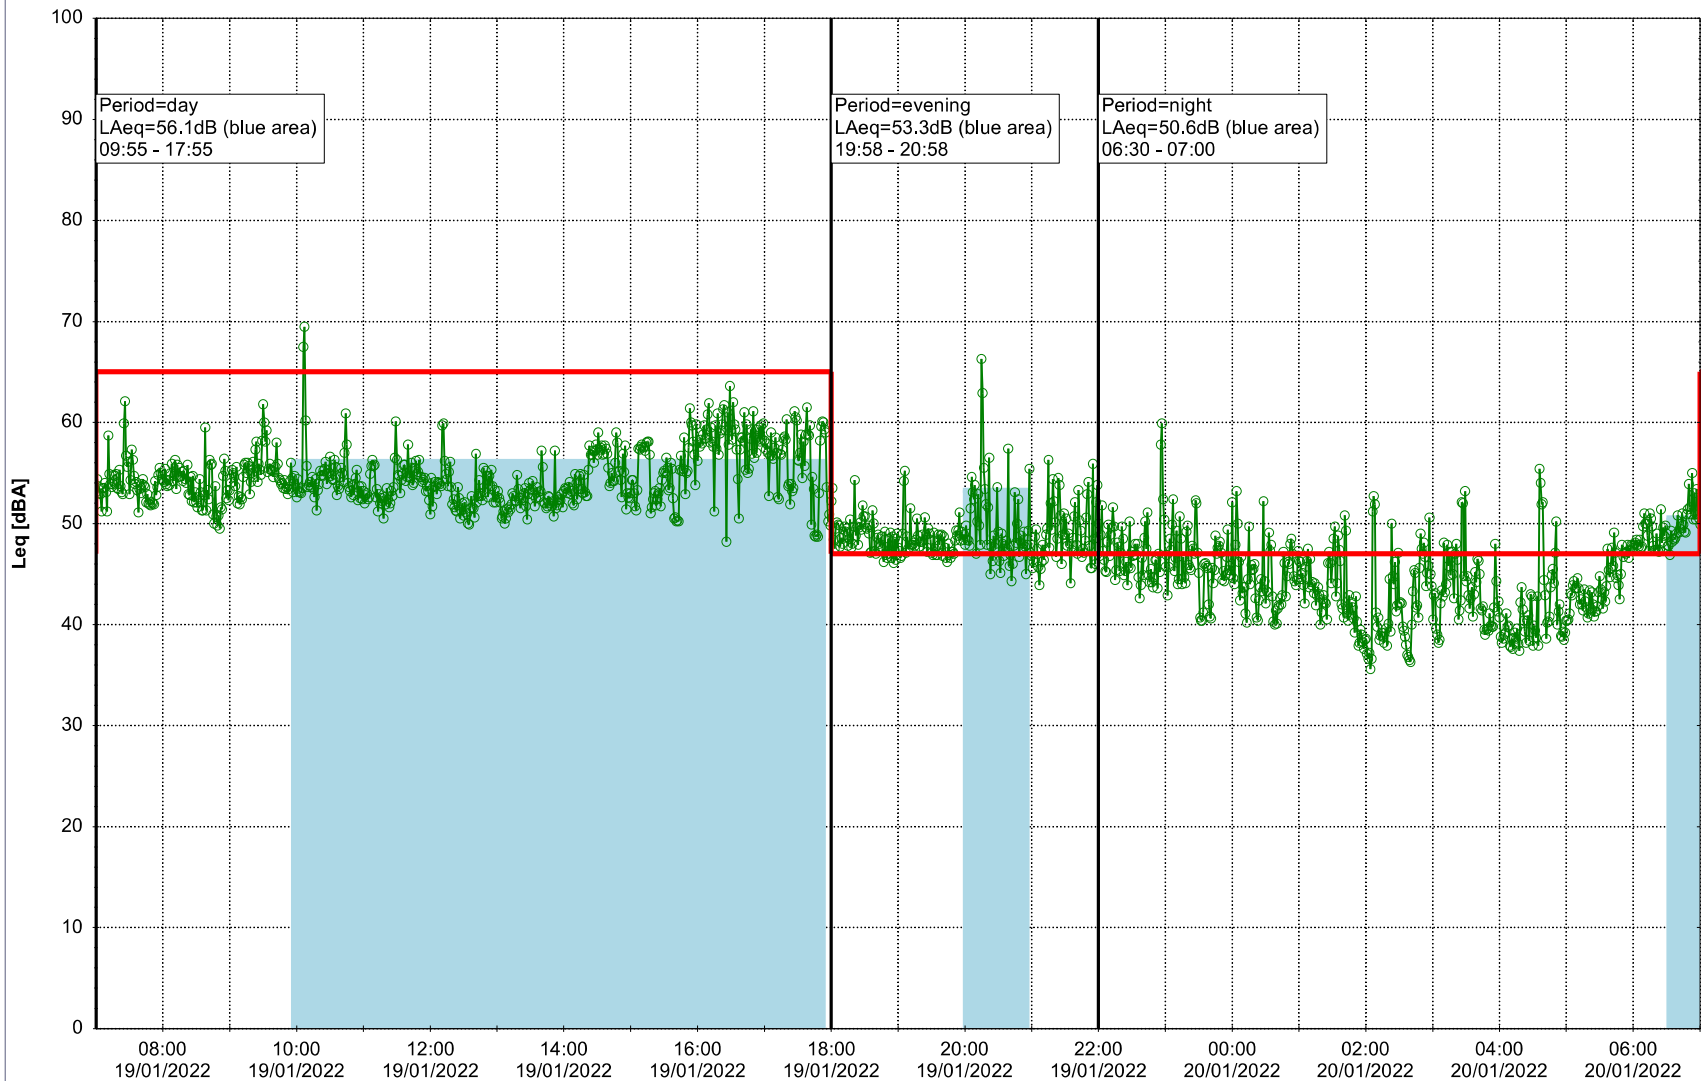

Project: Kronos Sydhavnen
Construction: Enghave Brygge
Location: N-V

Plan View

EBR-OVK_NS02

Remarks

...

Noise Time Related Diagram

19/01/2022
20/01/2022

○○○ EBR-OVK_NS02

Project: Kronos Sydhavnen
Construction: Enghave Brygge
Location: N-V

Plan View

EBR-OVK_NS02

Remarks

...

Noise Time Related Diagram

20/01/2022
21/01/2022

○○○ EBR-OVK_NS02

Project: Kronos Sydhavnen
Construction: Enghave Brygge
Location: N-V

Plan View

Noise Time Related Diagram

21/01/2022
22/01/2022

○○○ EBR-OVK_NS02

Remarks

...

Project: Kronos Sydhavnen
Construction: Enghave Brygge
Location: N-V