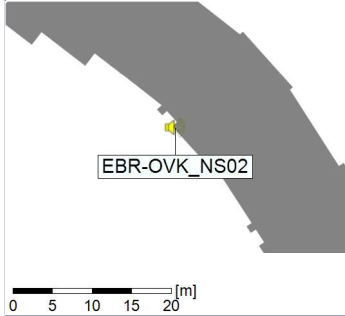

Project: Kronos Sydhavnen
Construction: Enghave Brygge
Location: N-V

Plan View