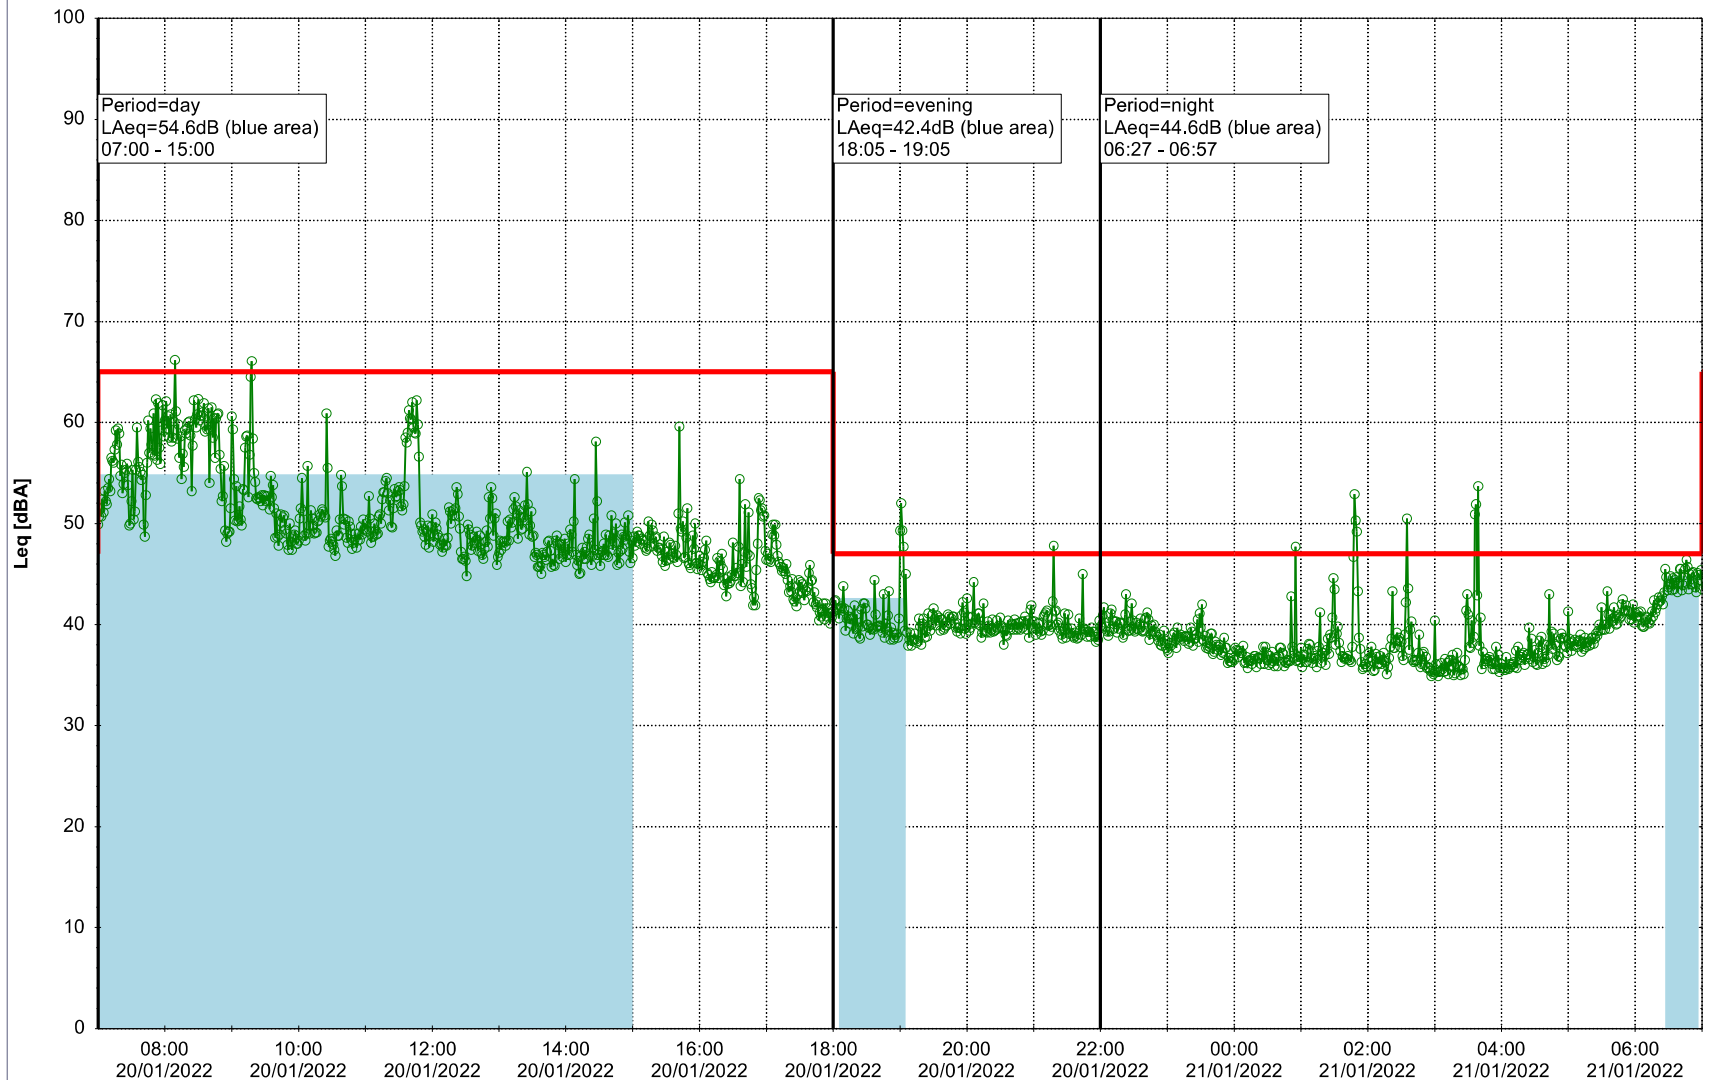

Project: Kronos Sydhavnen
Construction: Enghave Brygge
Location: N-V

Plan View

EBR-OVK_NS02

Remarks

...

Noise Time Related Diagram

20/01/2022
21/01/2022

○○○ EBR-OVK_NS02

Project: Kronos Sydhavnen
Construction: Enghave Brygge
Location: N-V

Plan View

Noise Time Related Diagram

21/01/2022
22/01/2022

○○○ EBR-OVK_NS02

Remarks

...

Project: Kronos Sydhavnen
Construction: Enghave Brygge
Location: N-V

Plan View

Noise Time Related Diagram

22/01/2022
23/01/2022

○○○ EBR-OVK_NS02

Project: Kronos Sydhavnen
Construction: Enghave Brygge
Location: N-V

Plan View

EBR-OVK_NS02

Remarks