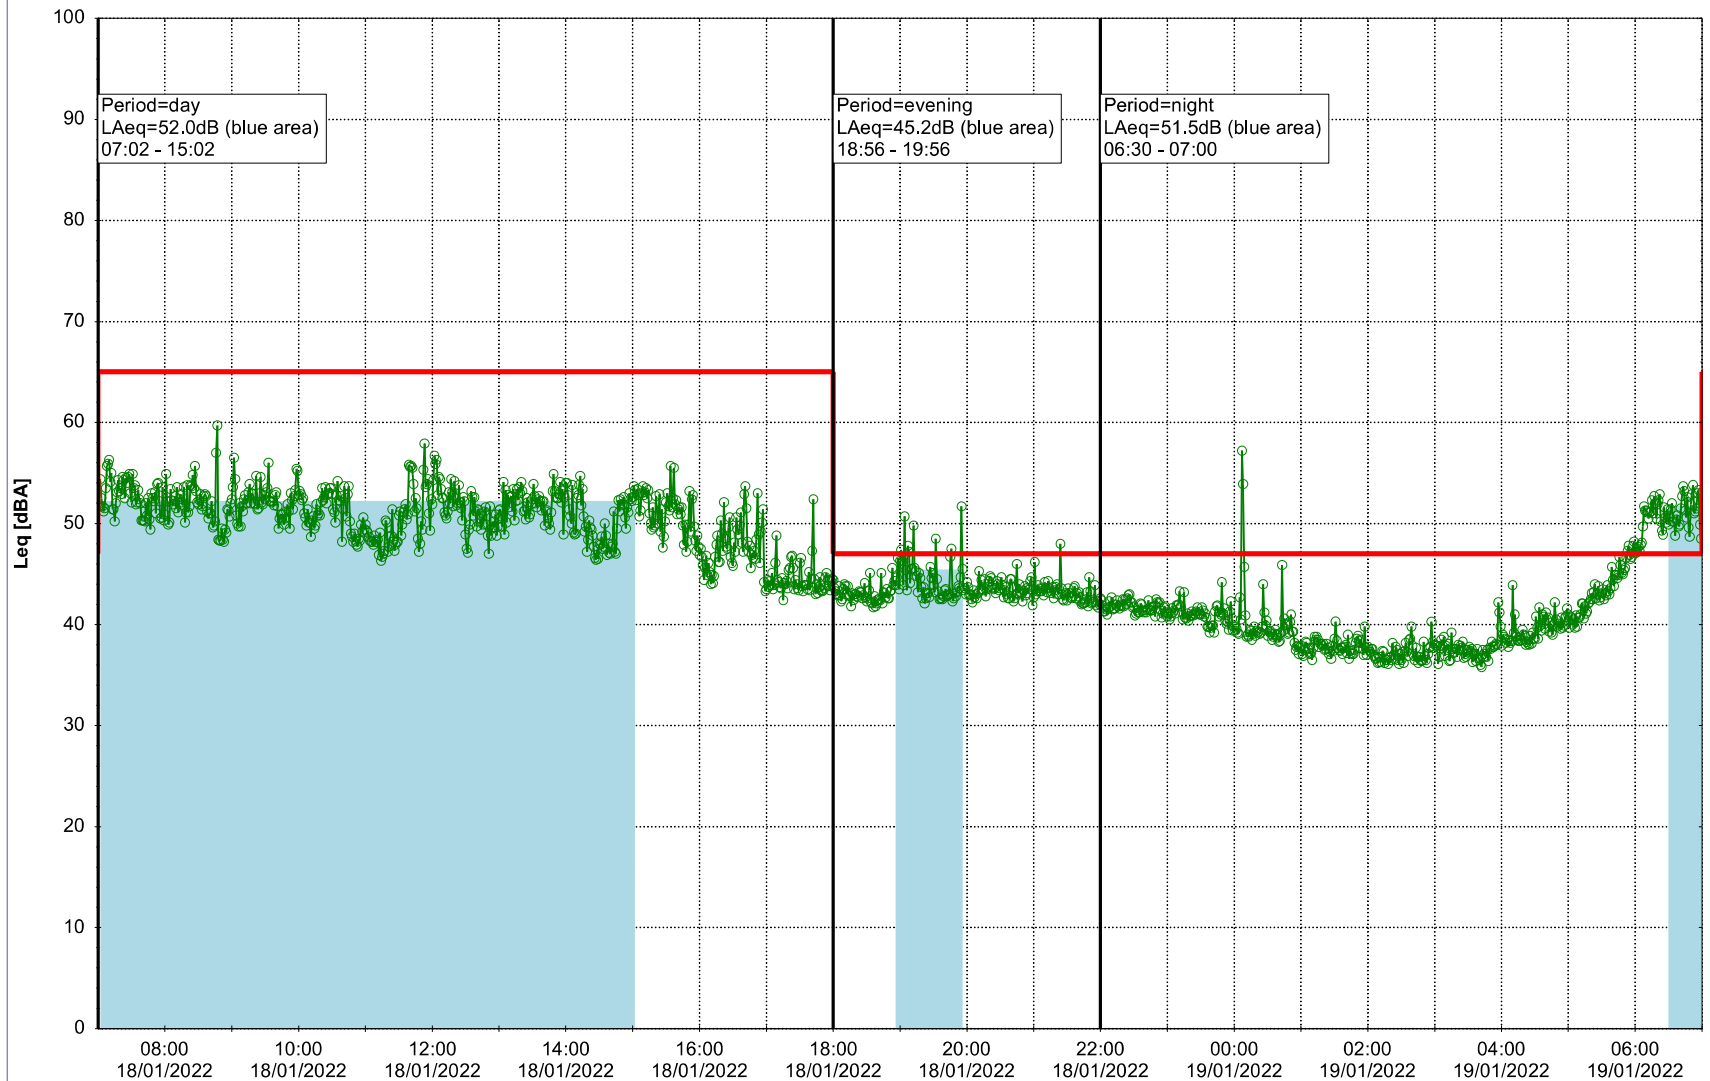

Project: Kronos Sydhavnen
Construction: Enghave Brygge
Location: N-V

Plan View

EBR-OVK_NS02

Remarks

...

Noise Time Related Diagram

18/01/2022
19/01/2022

○○○○ EBR-OVK_NS02

Project: Kronos Sydhavnen
Construction: Enghave Brygge
Location: N-V

Plan View

EBR-OVK_NS02

Remarks

...

Noise Time Related Diagram

19/01/2022
20/01/2022

○○○ EBR-OVK_NS02