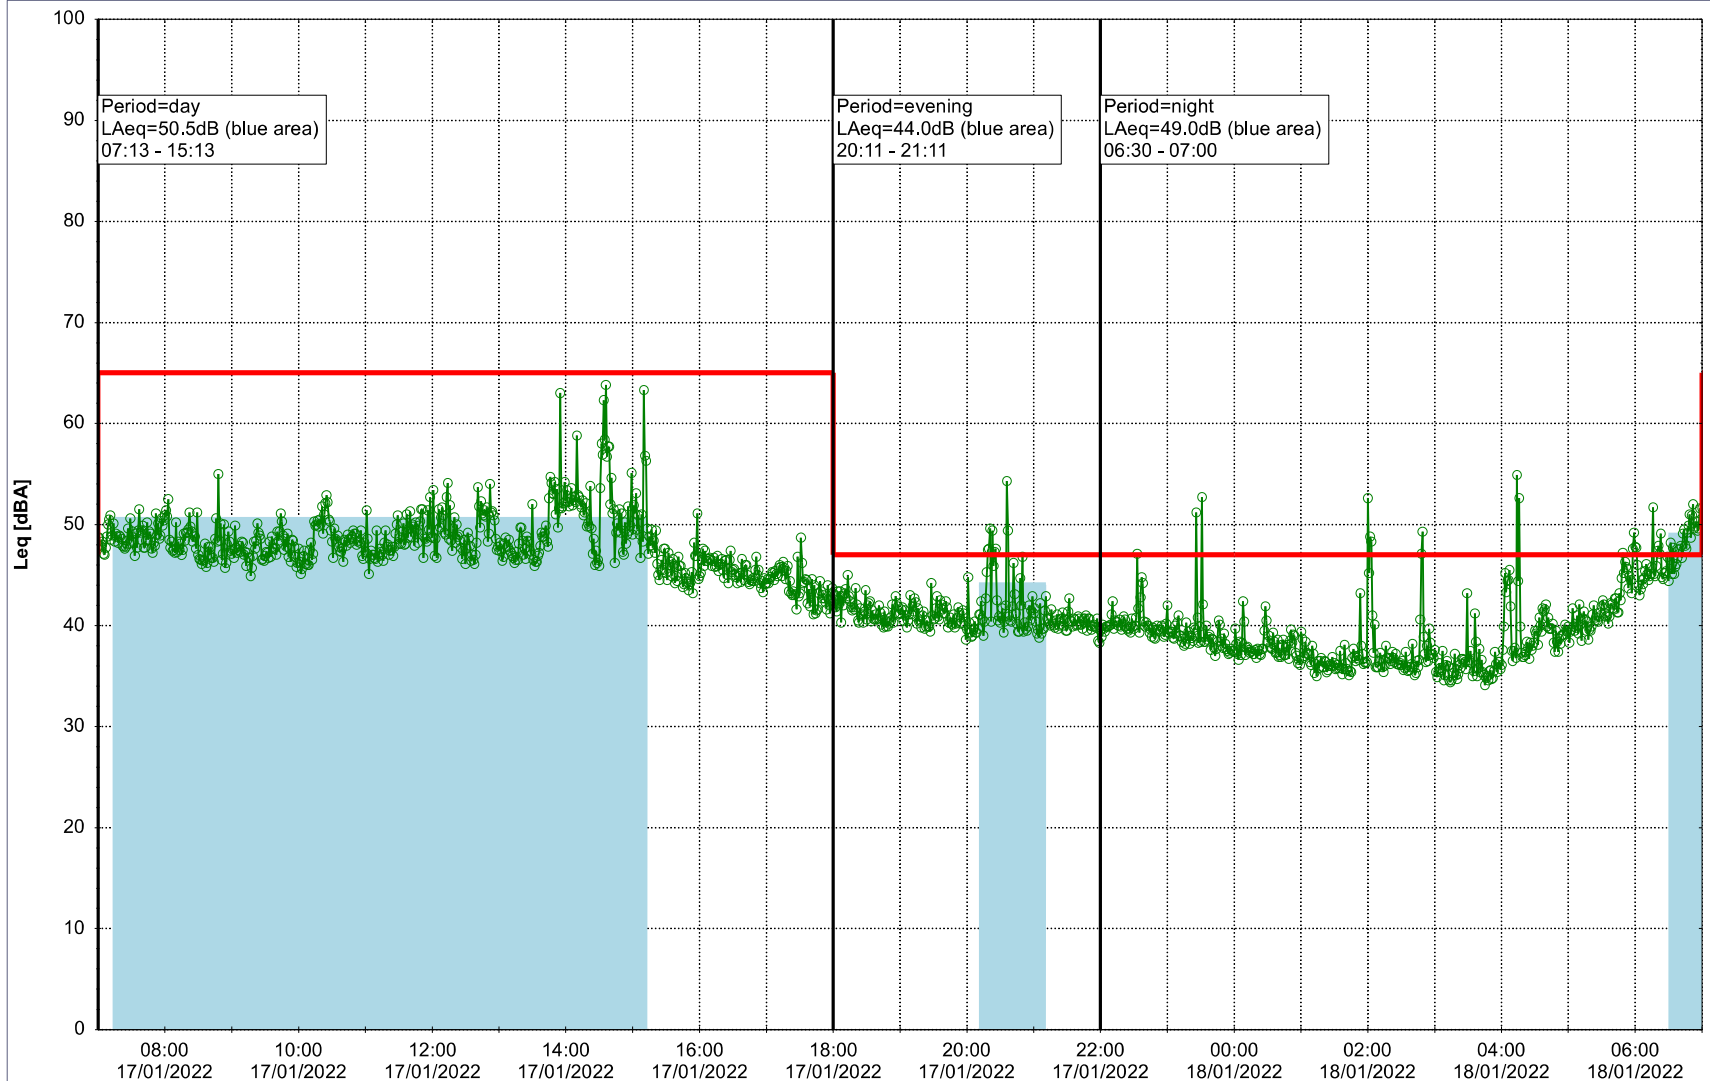

Project: Kronos Sydhavnen
Construction: Enghave Brygge
Location: N-V

Plan View

EBR-OVK_NS02

Remarks

...

Noise Time Related Diagram

17/01/2022
18/01/2022

○○○ EBR-OVK_NS02

Project: Kronos Sydhavnen
Construction: Enghave Brygge
Location: N-V

Plan View

EBR-OVK_NS02

Remarks

...

Noise Time Related Diagram

18/01/2022
19/01/2022

○○○○ EBR-OVK_NS02

Project: Kronos Sydhavnen
Construction: Enghave Brygge
Location: N-V

Plan View

EBR-OVK_NS02

Remarks

...

Noise Time Related Diagram

19/01/2022
20/01/2022

○○○ EBR-OVK_NS02