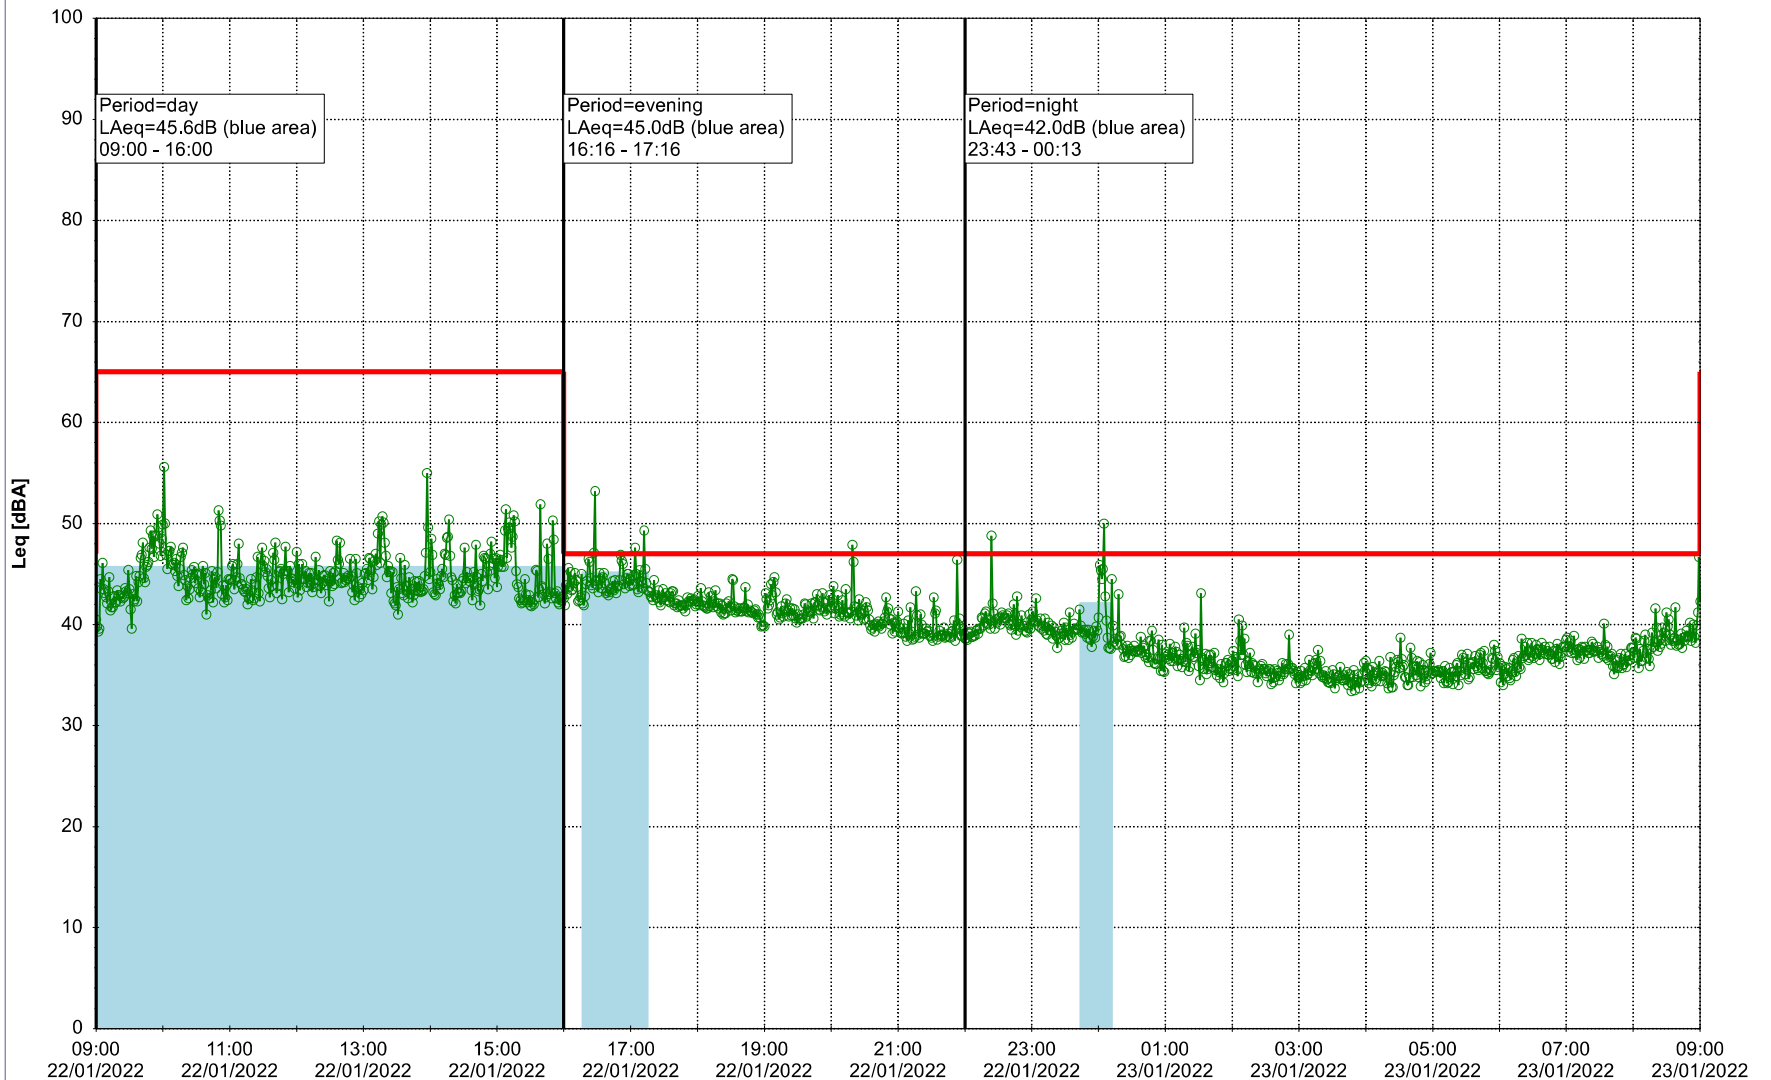

Project: Kronos Sydhavnen
Construction: Enghave Brygge
Location: N-V

Plan View

Noise Time Related Diagram

21/01/2022
22/01/2022

○○○ EBR-OVK_NS02

Remarks

...

Project: Kronos Sydhavnen
Construction: Enghave Brygge
Location: N-V

Plan View

Noise Time Related Diagram

22/01/2022
23/01/2022

○○○ EBR-OVK_NS02

Project: Kronos Sydhavnen
Construction: Enghave Brygge
Location: N-V

Plan View

EBR-OVK_NS02

Remarks