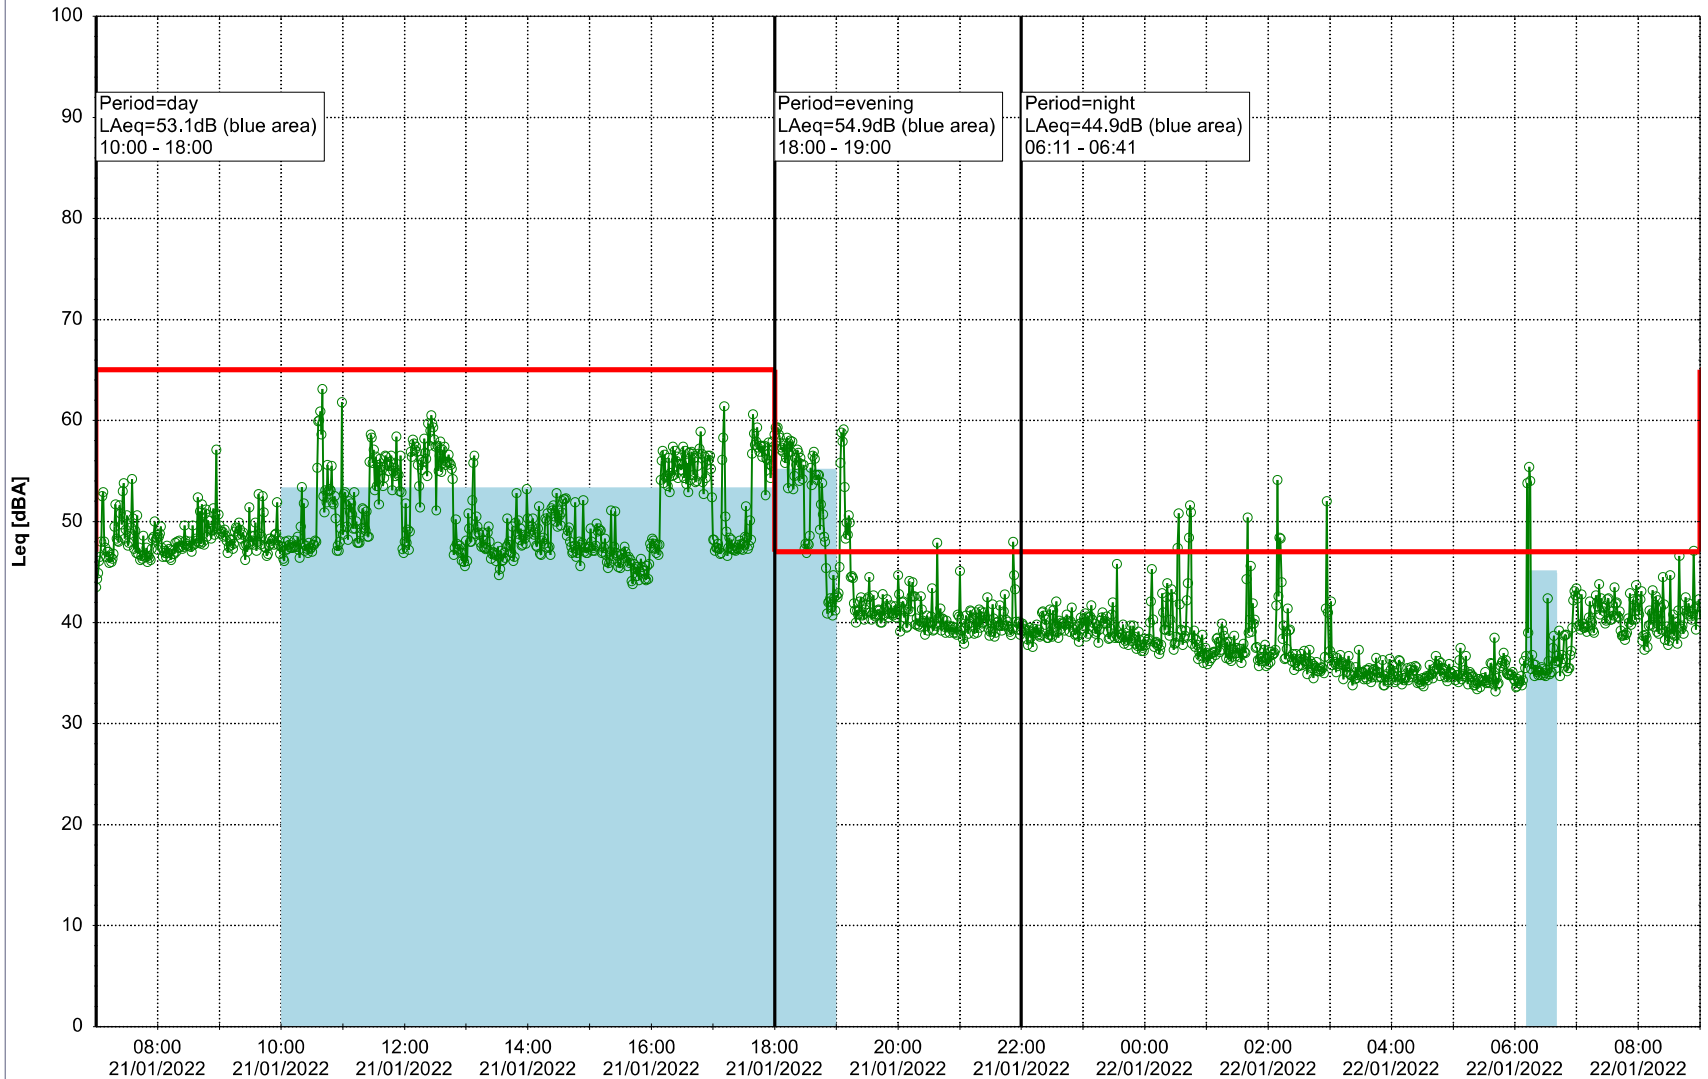

Project: Kronos Sydhavnen
Construction: Enghave Brygge
Location: N-V

Plan View

Noise Time Related Diagram

21/01/2022
22/01/2022

○○○ EBR-OVK_NS02

Remarks

...

Project: Kronos Sydhavnen
Construction: Enghave Brygge
Location: N-V

Plan View

Noise Time Related Diagram

22/01/2022
23/01/2022

○○○ EBR-OVK_NS02

Project: Kronos Sydhavnen
Construction: Enghave Brygge
Location: N-V

Plan View

EBR-OVK_NS02

Remarks