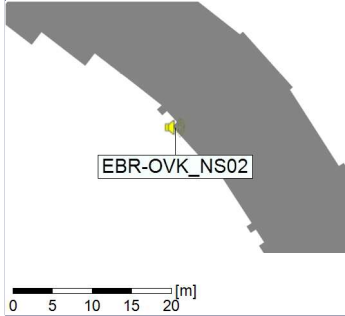

Project: Kronos Sydhavnen
Construction: Enghave Brygge
Location: N-V

Plan View

EBR-OVK_NS02

Remarks

...

Noise Time Related Diagram

17/01/2022
18/01/2022

○○○ EBR-OVK_NS02