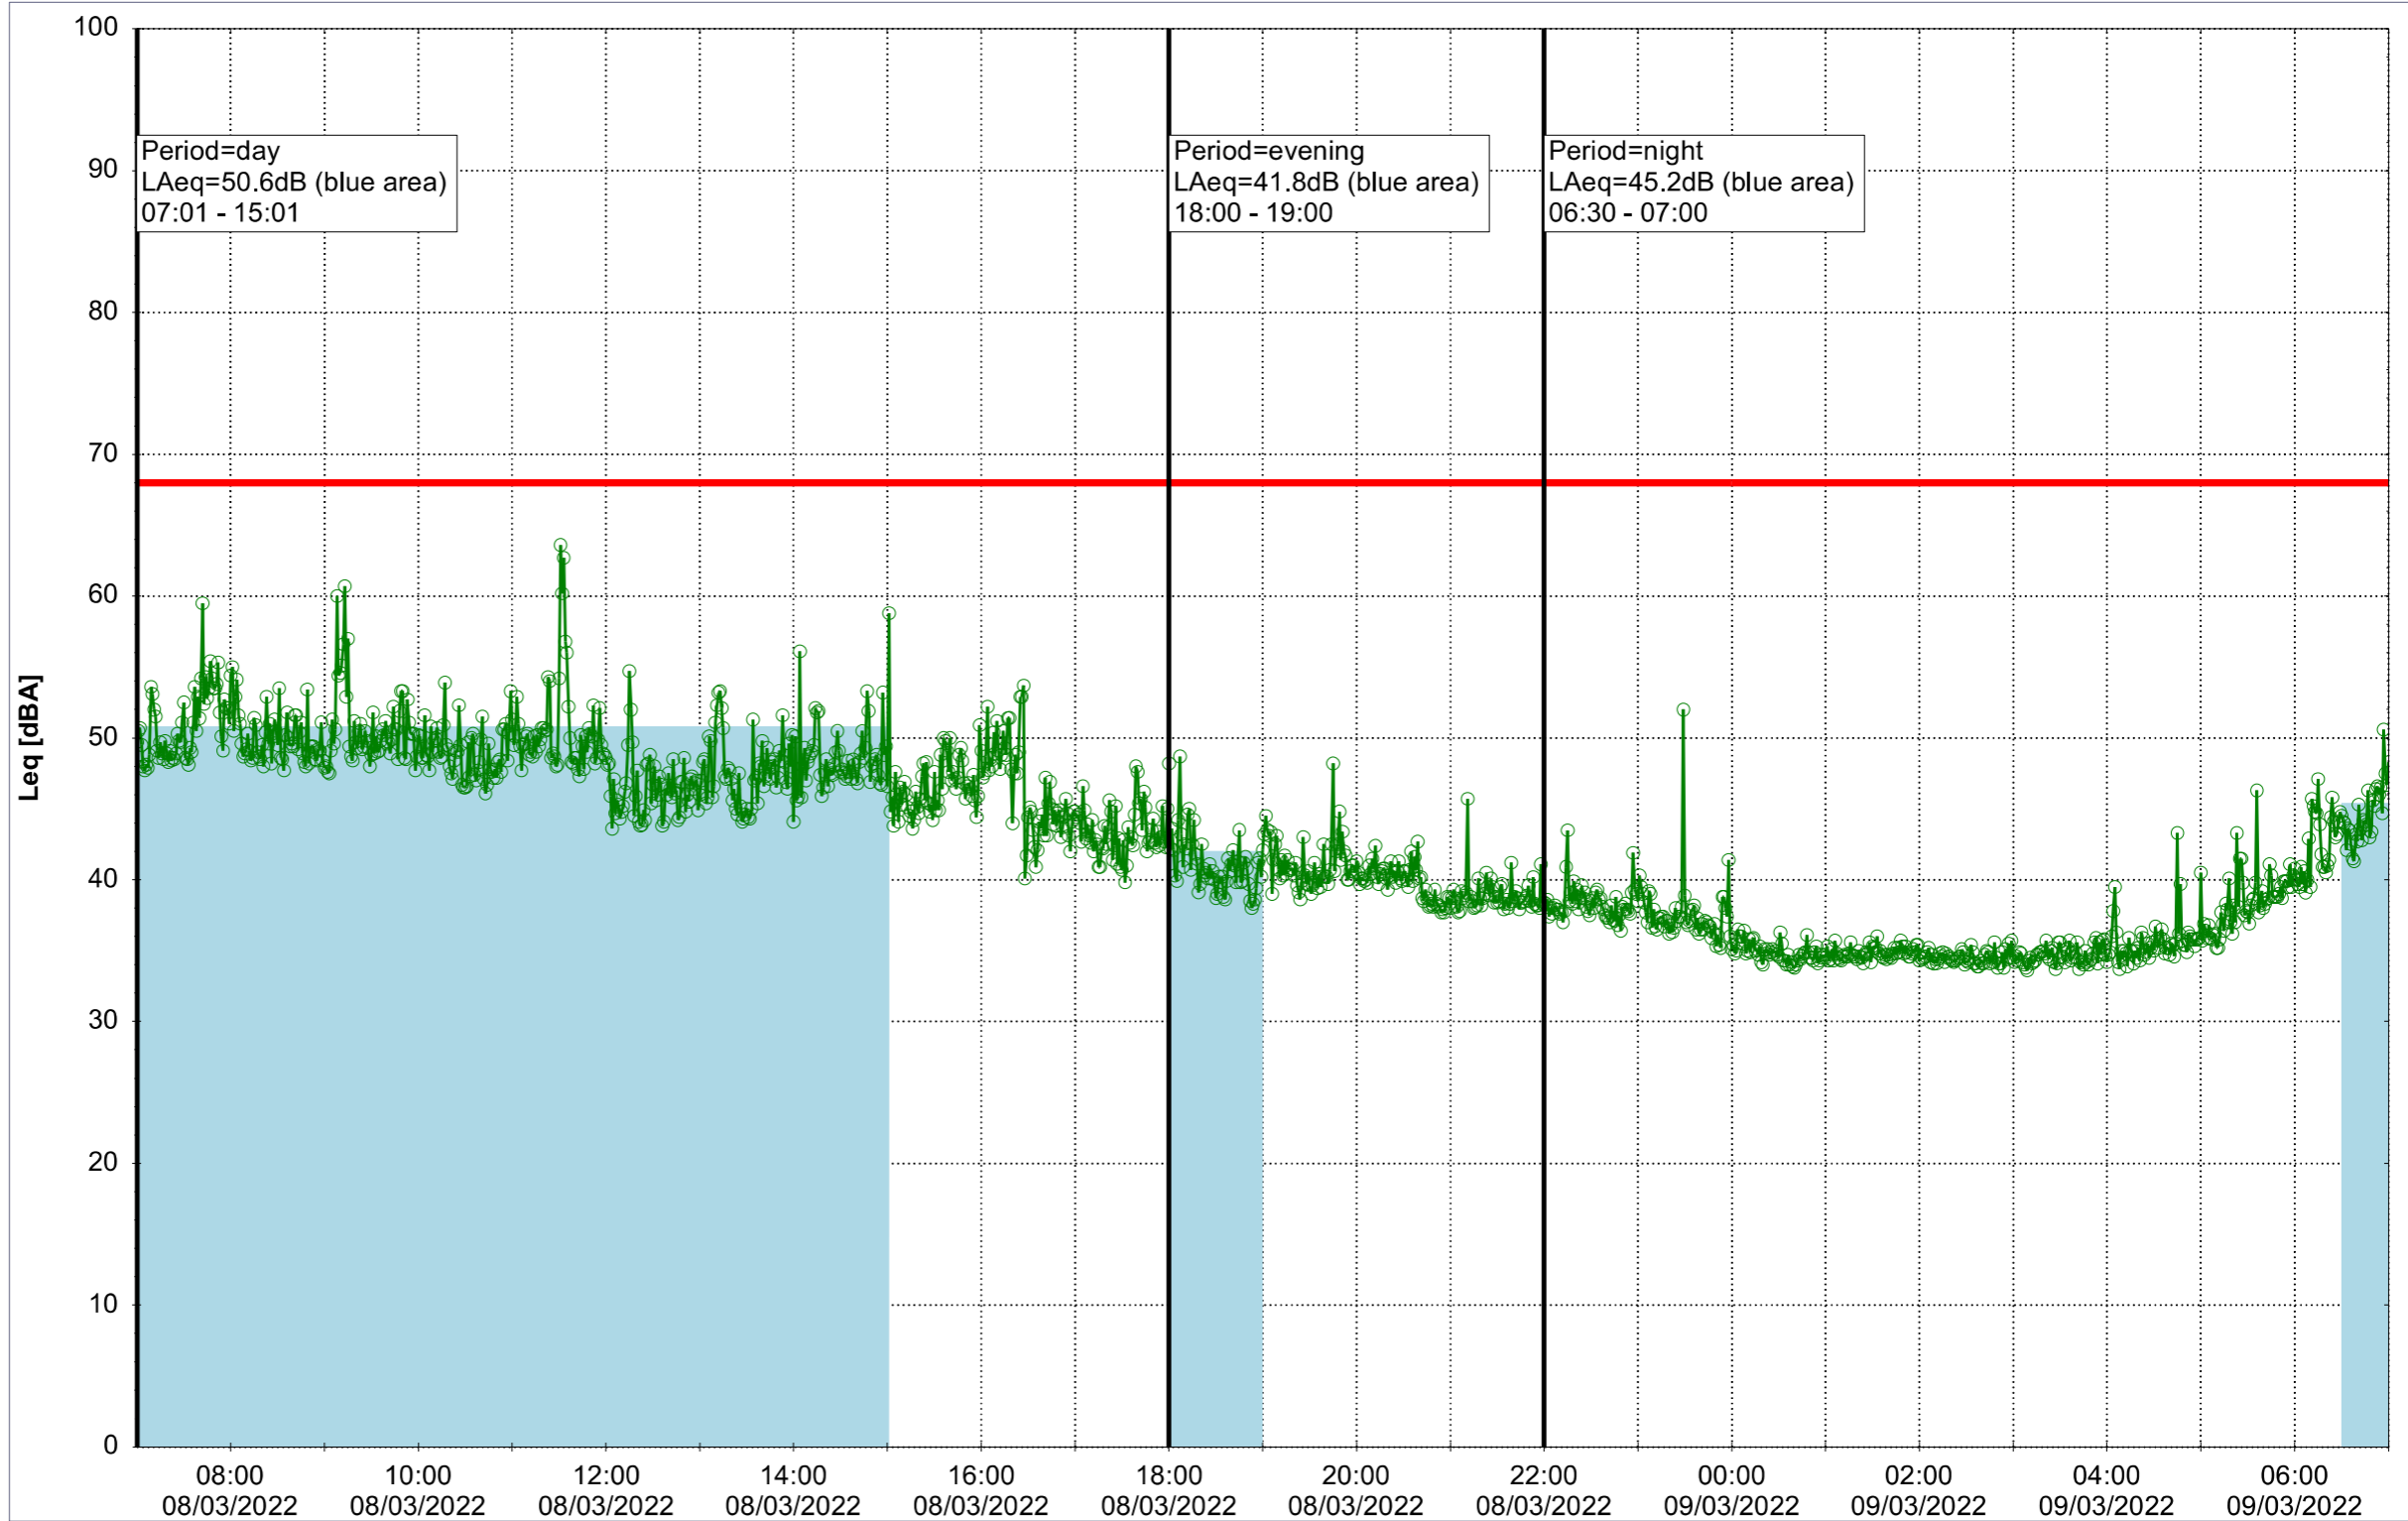

### Noise Time Related Diagram

07/03/2022  
08/03/2022

○○○ EBR-OVK\_NS02

Remarks

...

Project: Kronos Sydhavnen  
Construction: Enghave Brygge  
Location: N-V

Plan View

Remarks

### Noise Time Related Diagram

08/03/2022  
09/03/2022

○○○ EBR-OVK\_NS02

Project: Kronos Sydhavnen  
Construction: Enghave Brygge  
Location: N-V

Plan View