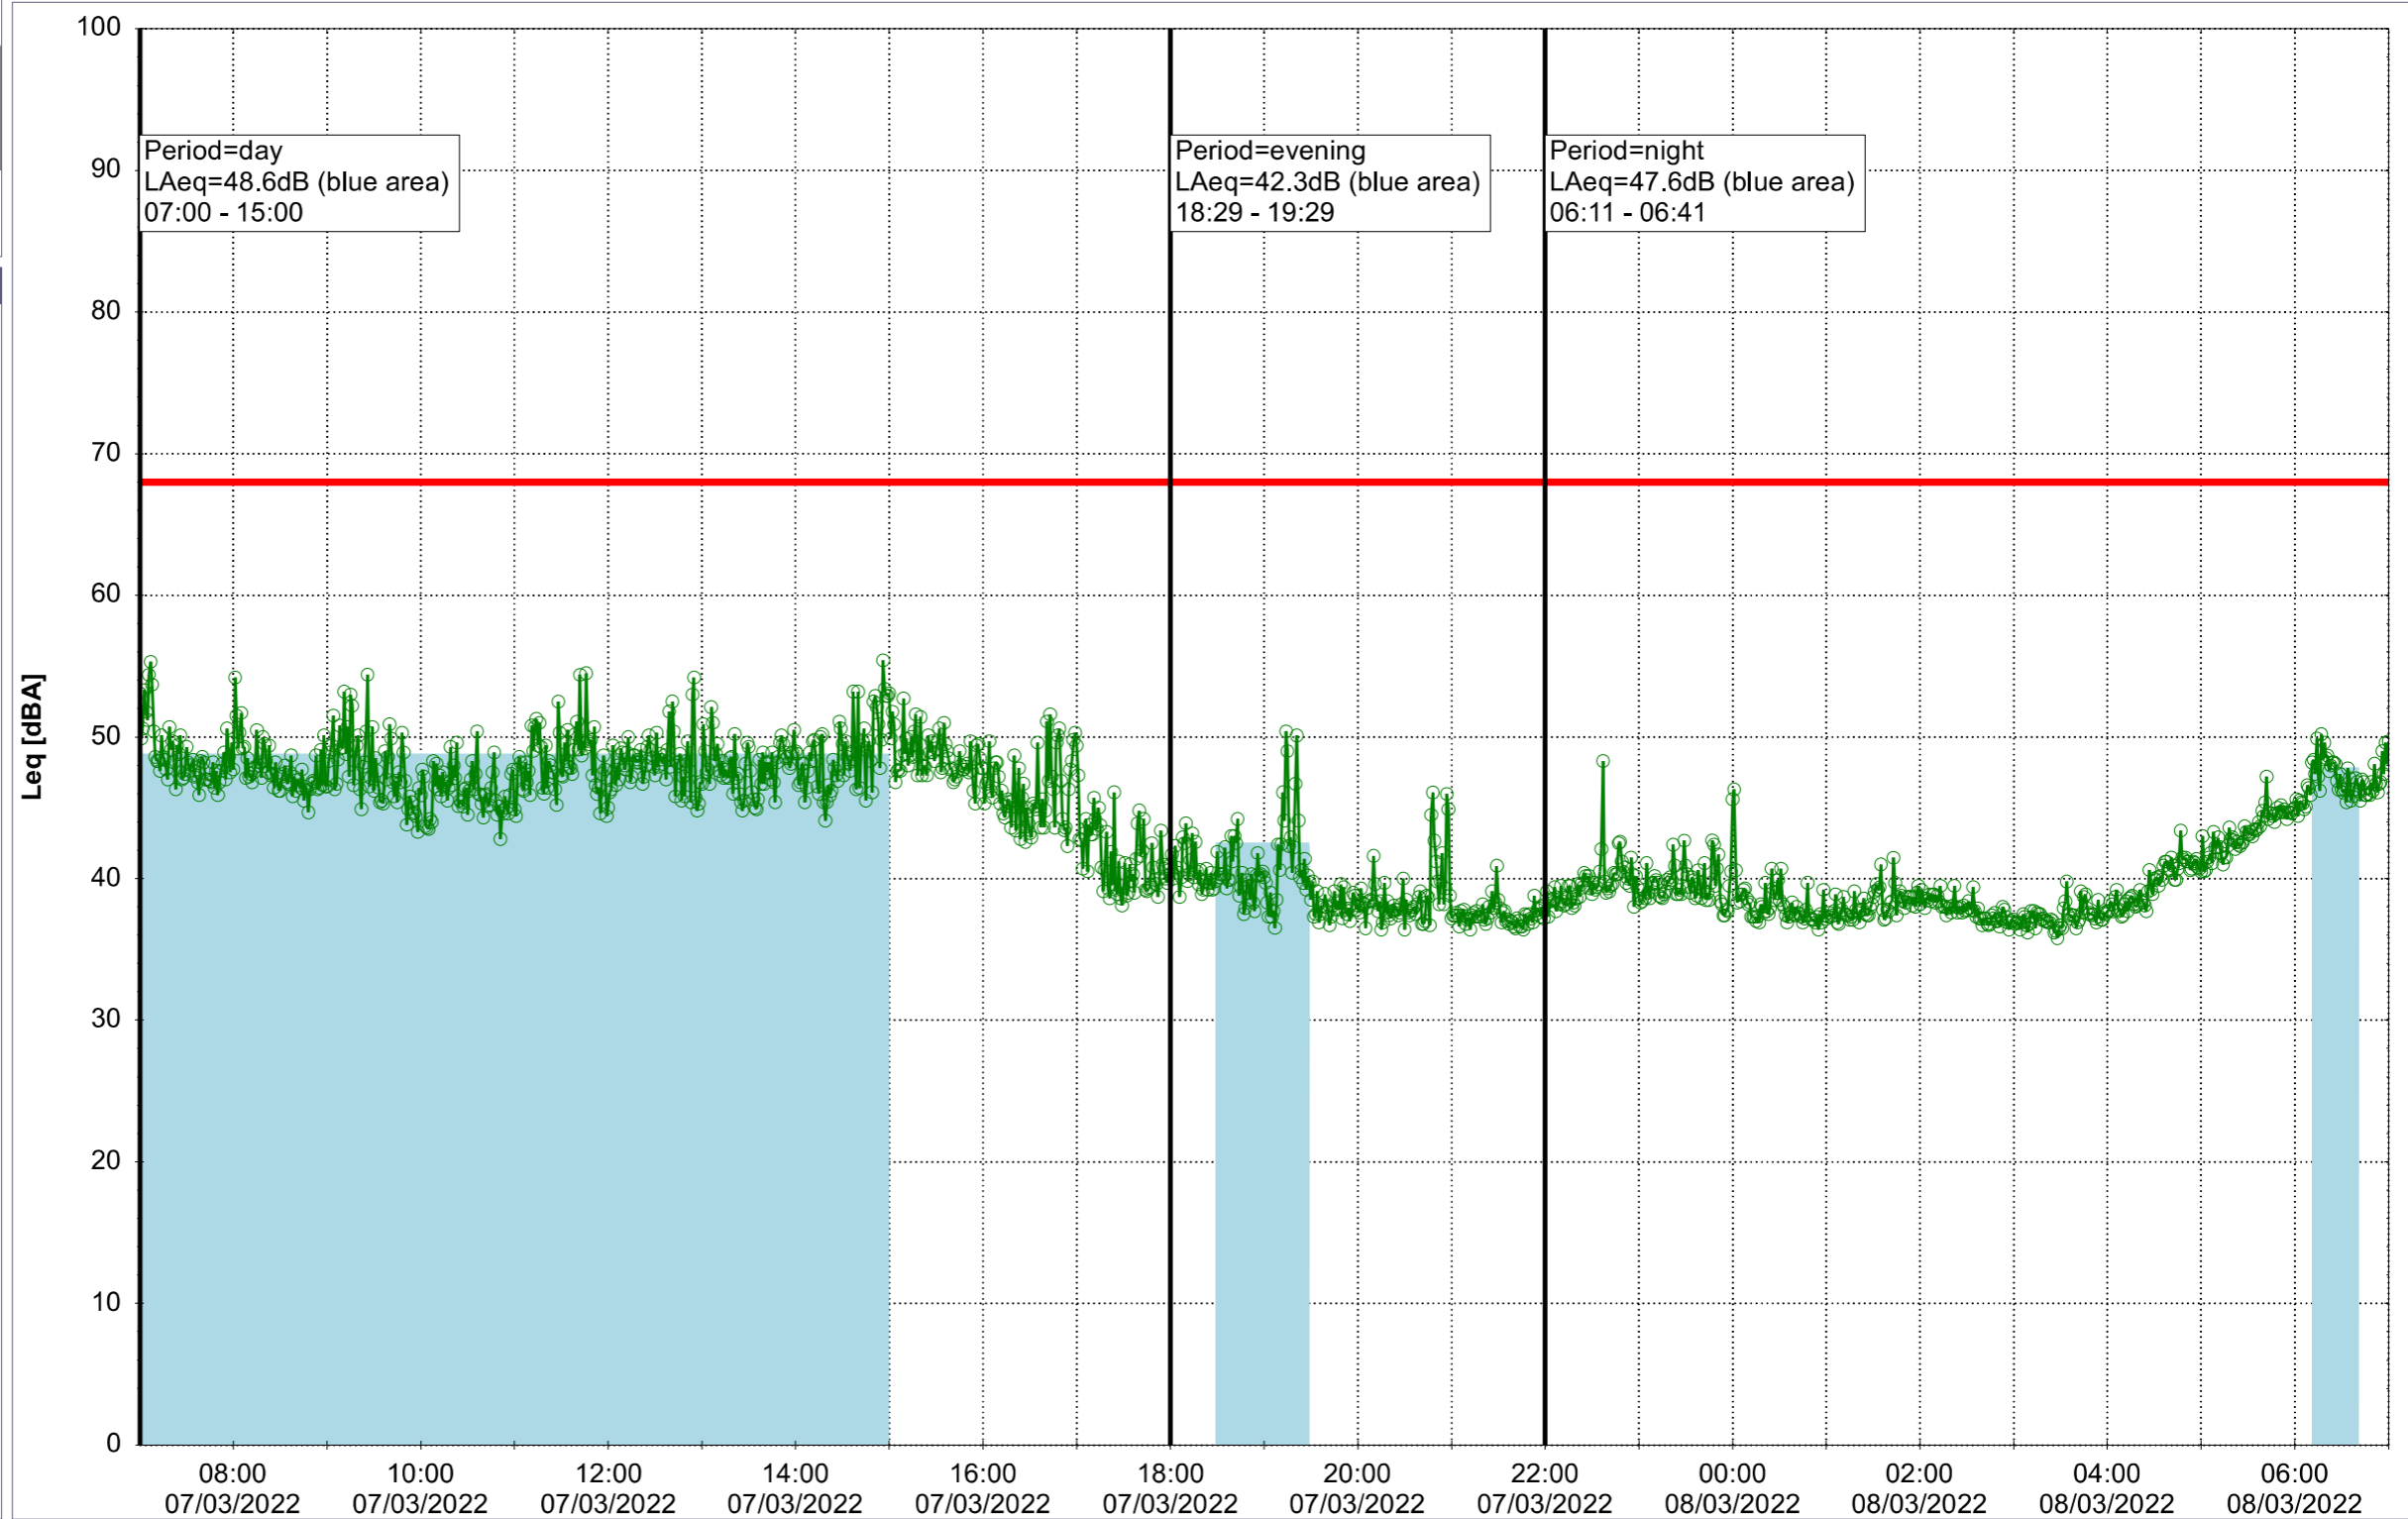

Project: Kronos Sydhavnen  
Construction: Enghave Brygge  
Location: N-V

Plan View

### Noise Time Related Diagram

07/03/2022  
08/03/2022

○○○ EBR-OVK\_NS02

Remarks

...

Project: Kronos Sydhavnen  
Construction: Enghave Brygge  
Location: N-V

Plan View

Remarks