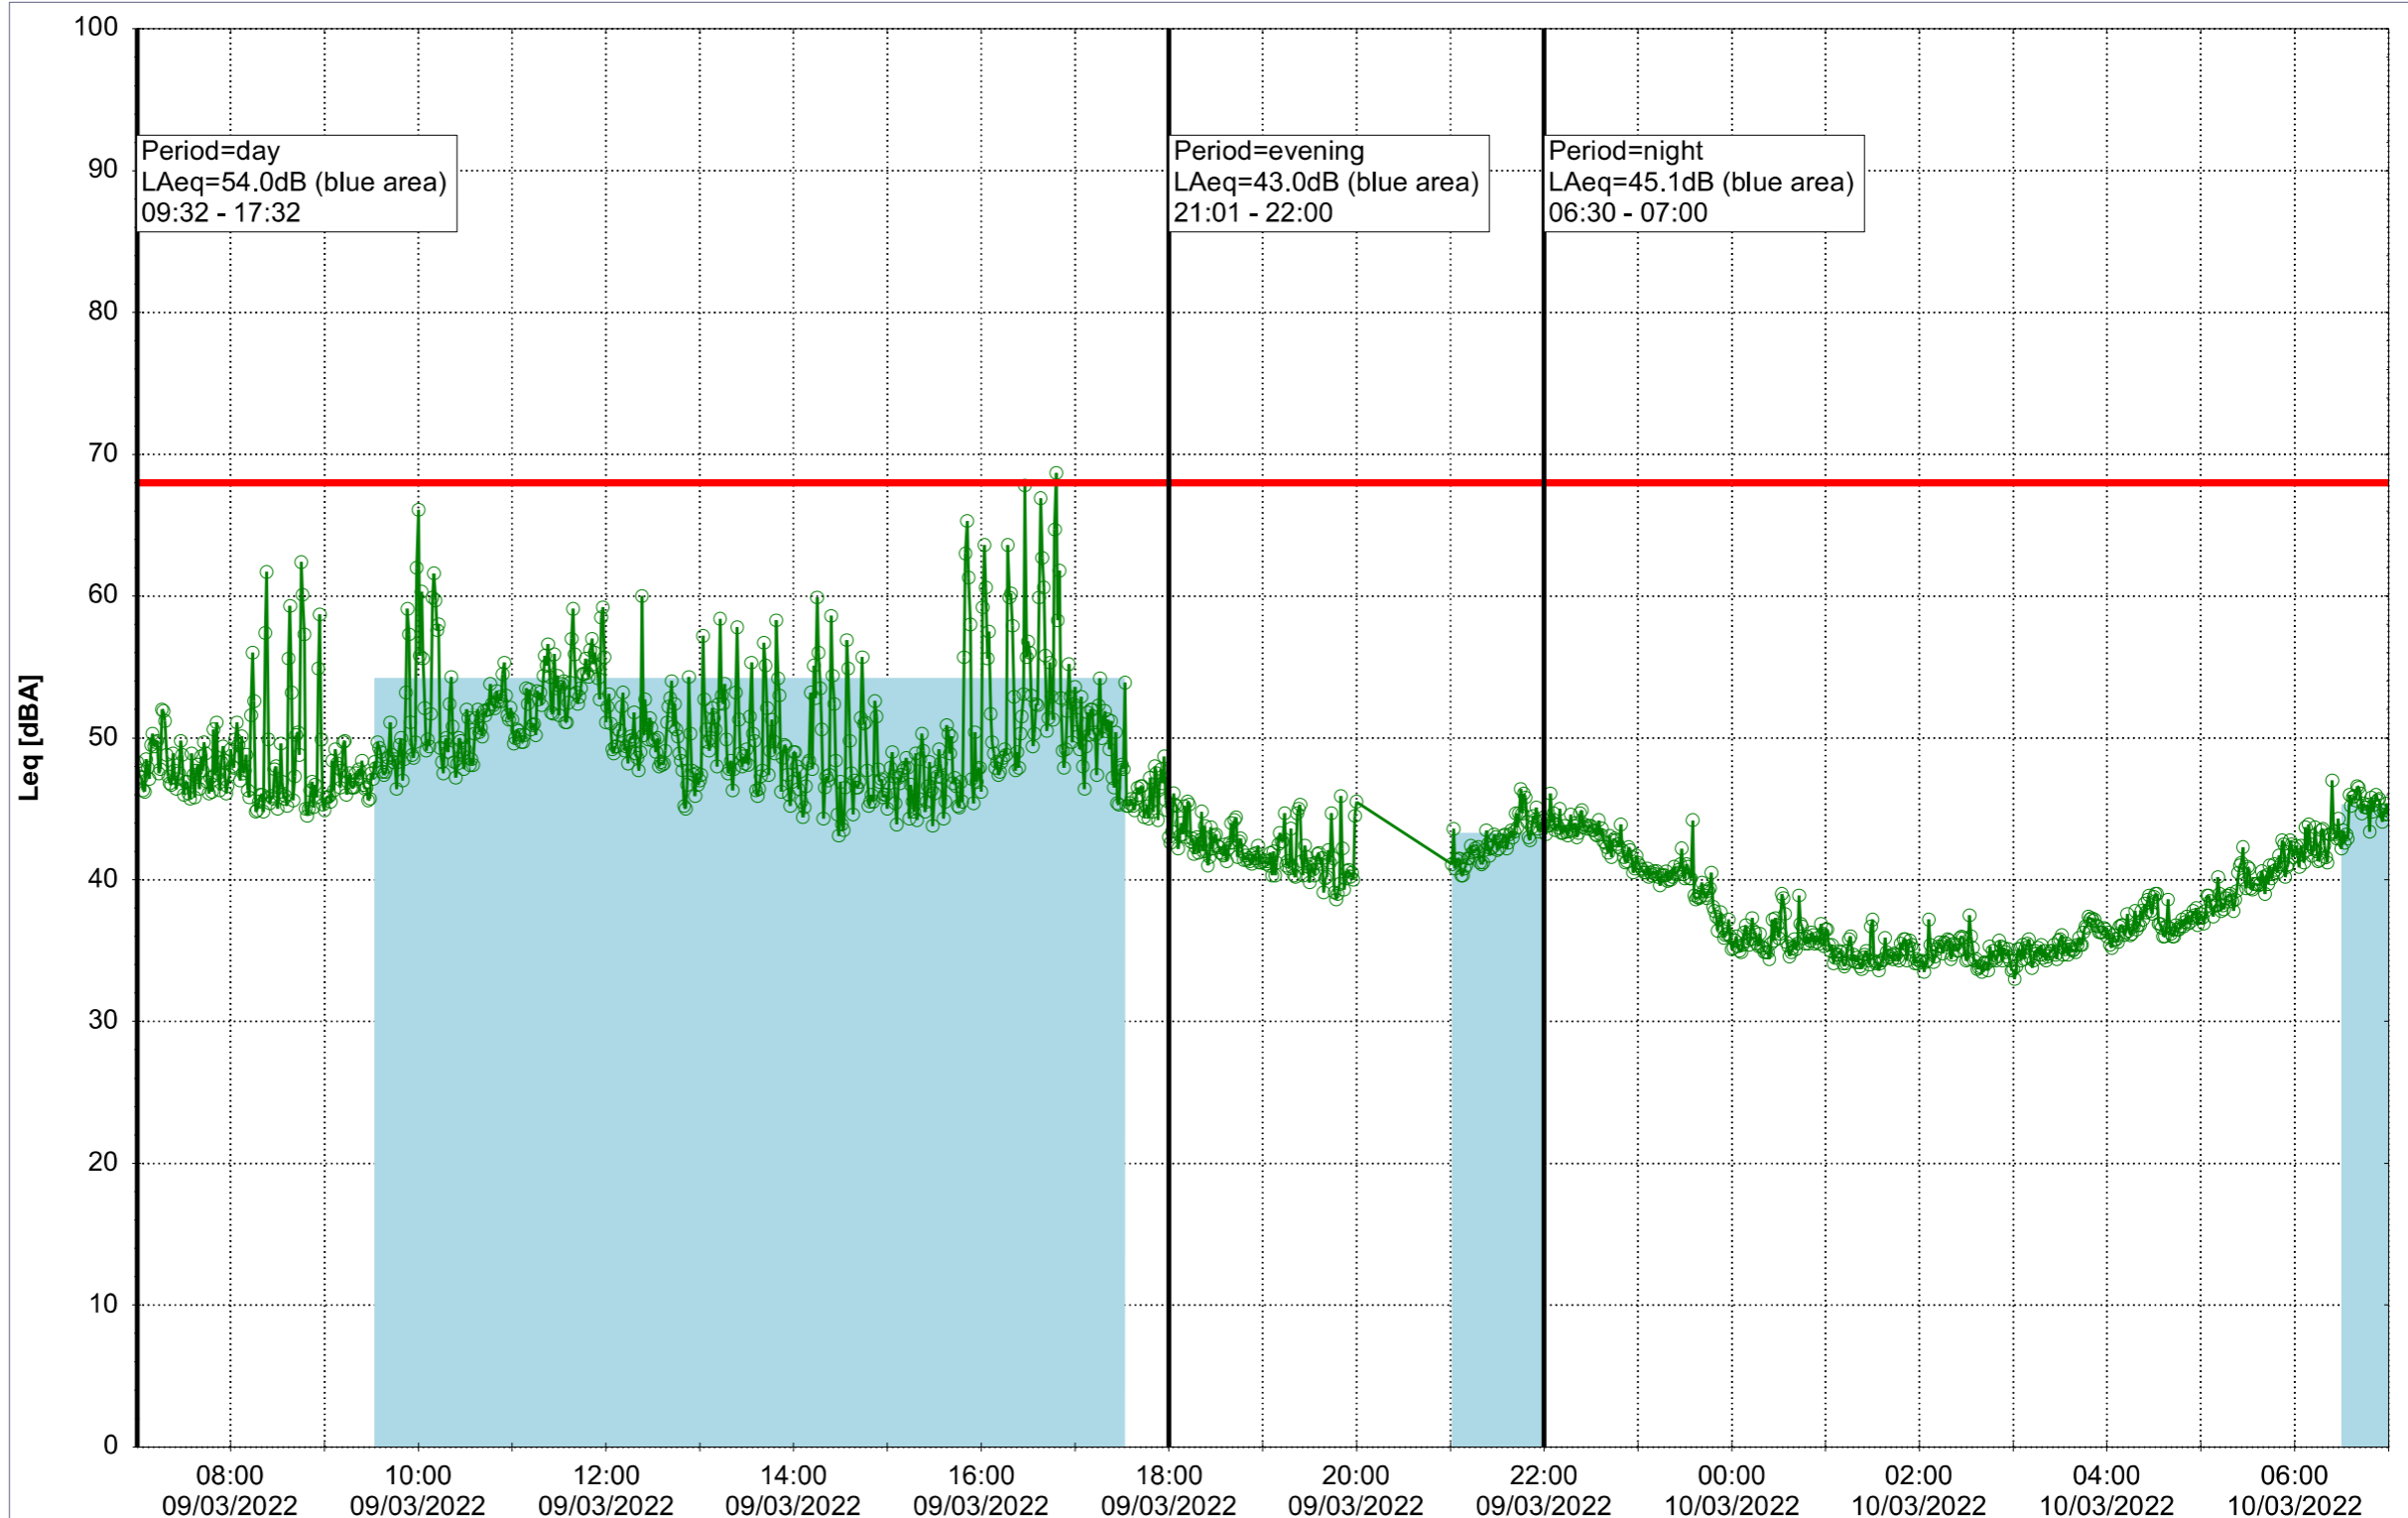

### Noise Time Related Diagram

08/03/2022  
09/03/2022

○○○ EBR-OVK\_NS02

Project: Kronos Sydhavnen  
Construction: Enghave Brygge  
Location: N-V

Plan View

### Noise Time Related Diagram

09/03/2022  
10/03/2022

○○○ EBR-OVK\_NS02

Remarks

...

**Project:** Kronos Sydhavnen  
**Construction:** Enghave Brygge  
**Location:** N-V

Plan View

### Noise Time Related Diagram

10/03/2022  
11/03/2022

○○○ EBR-OVK\_NS02

**Project:** Kronos Sydhavnen  
**Construction:** Enghave Brygge  
**Location:** N-V

Plan View

EBR-OVK\_NS02

Remarks

...