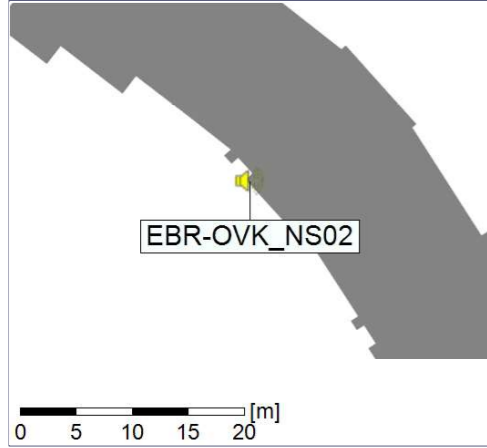

### Noise Time Related Diagram

07/03/2022  
08/03/2022

○○○ EBR-OVK\_NS02

Remarks

...

Project: Kronos Sydhavnen  
Construction: Enghave Brygge  
Location: N-V

Plan View

Remarks