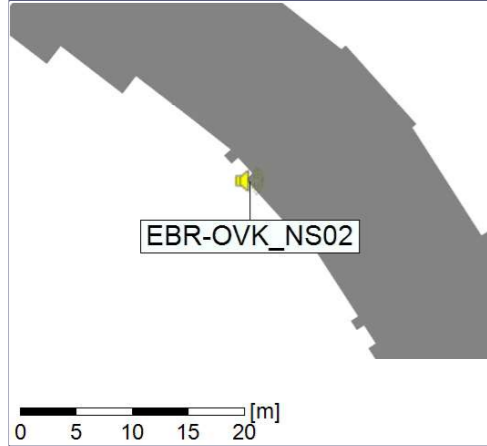

### Noise Time Related Diagram

08/03/2022  
09/03/2022

○○○ EBR-OVK\_NS02

Project: Kronos Sydhavnen  
Construction: Enghave Brygge  
Location: N-V

Plan View