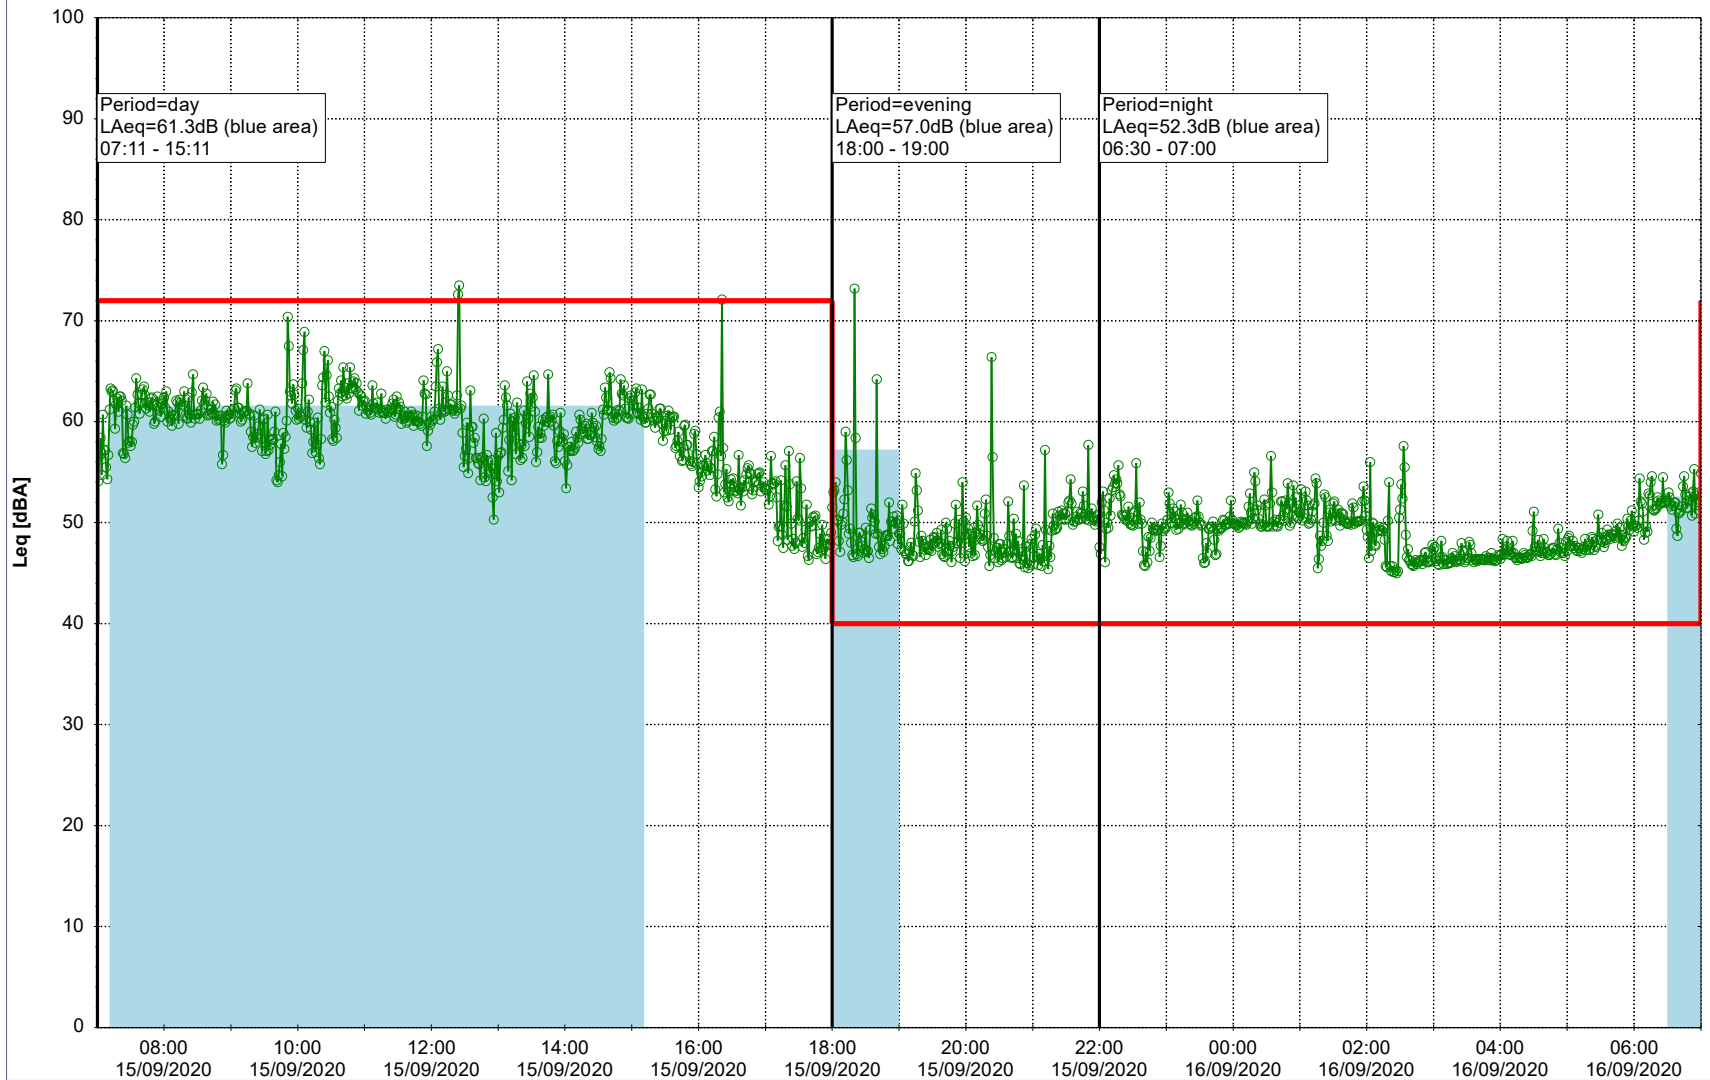

Noise Time Related Diagram

15/09/2020
16/09/2020

○○○○ MOP_NS01