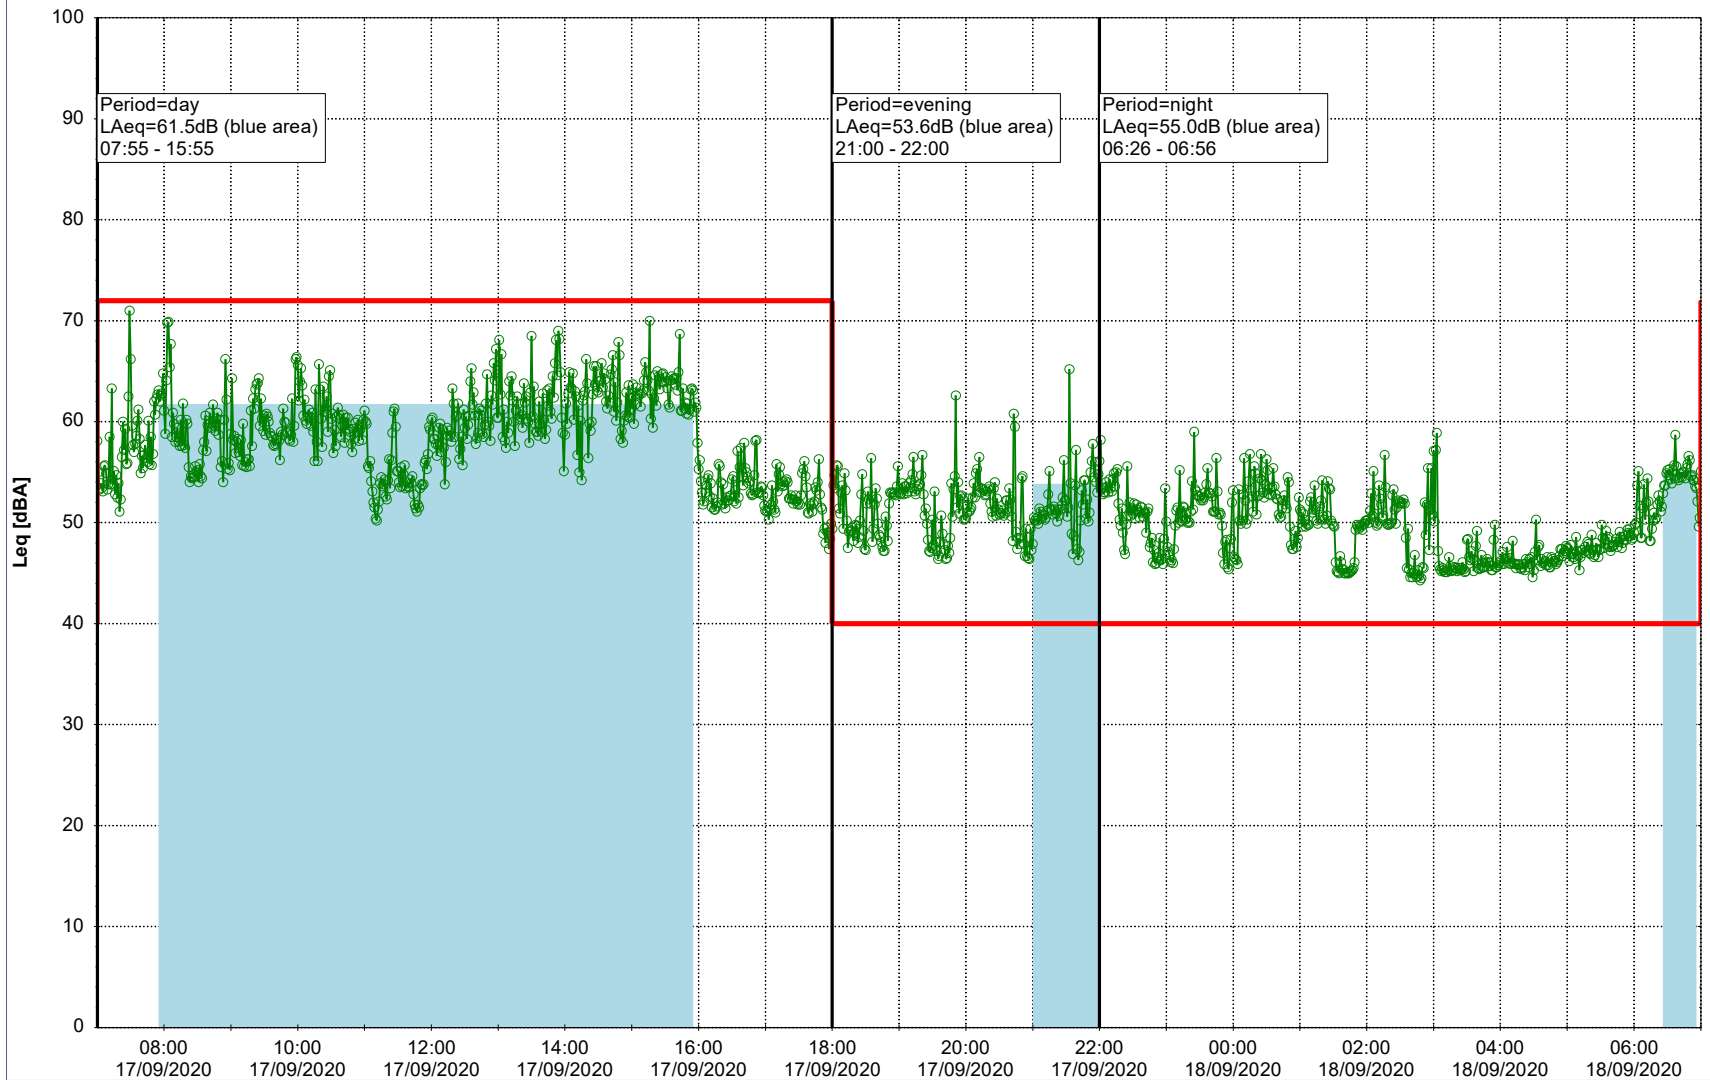

Noise Time Related Diagram

17/09/2020
18/09/2020

○○○○ MOP_NS01