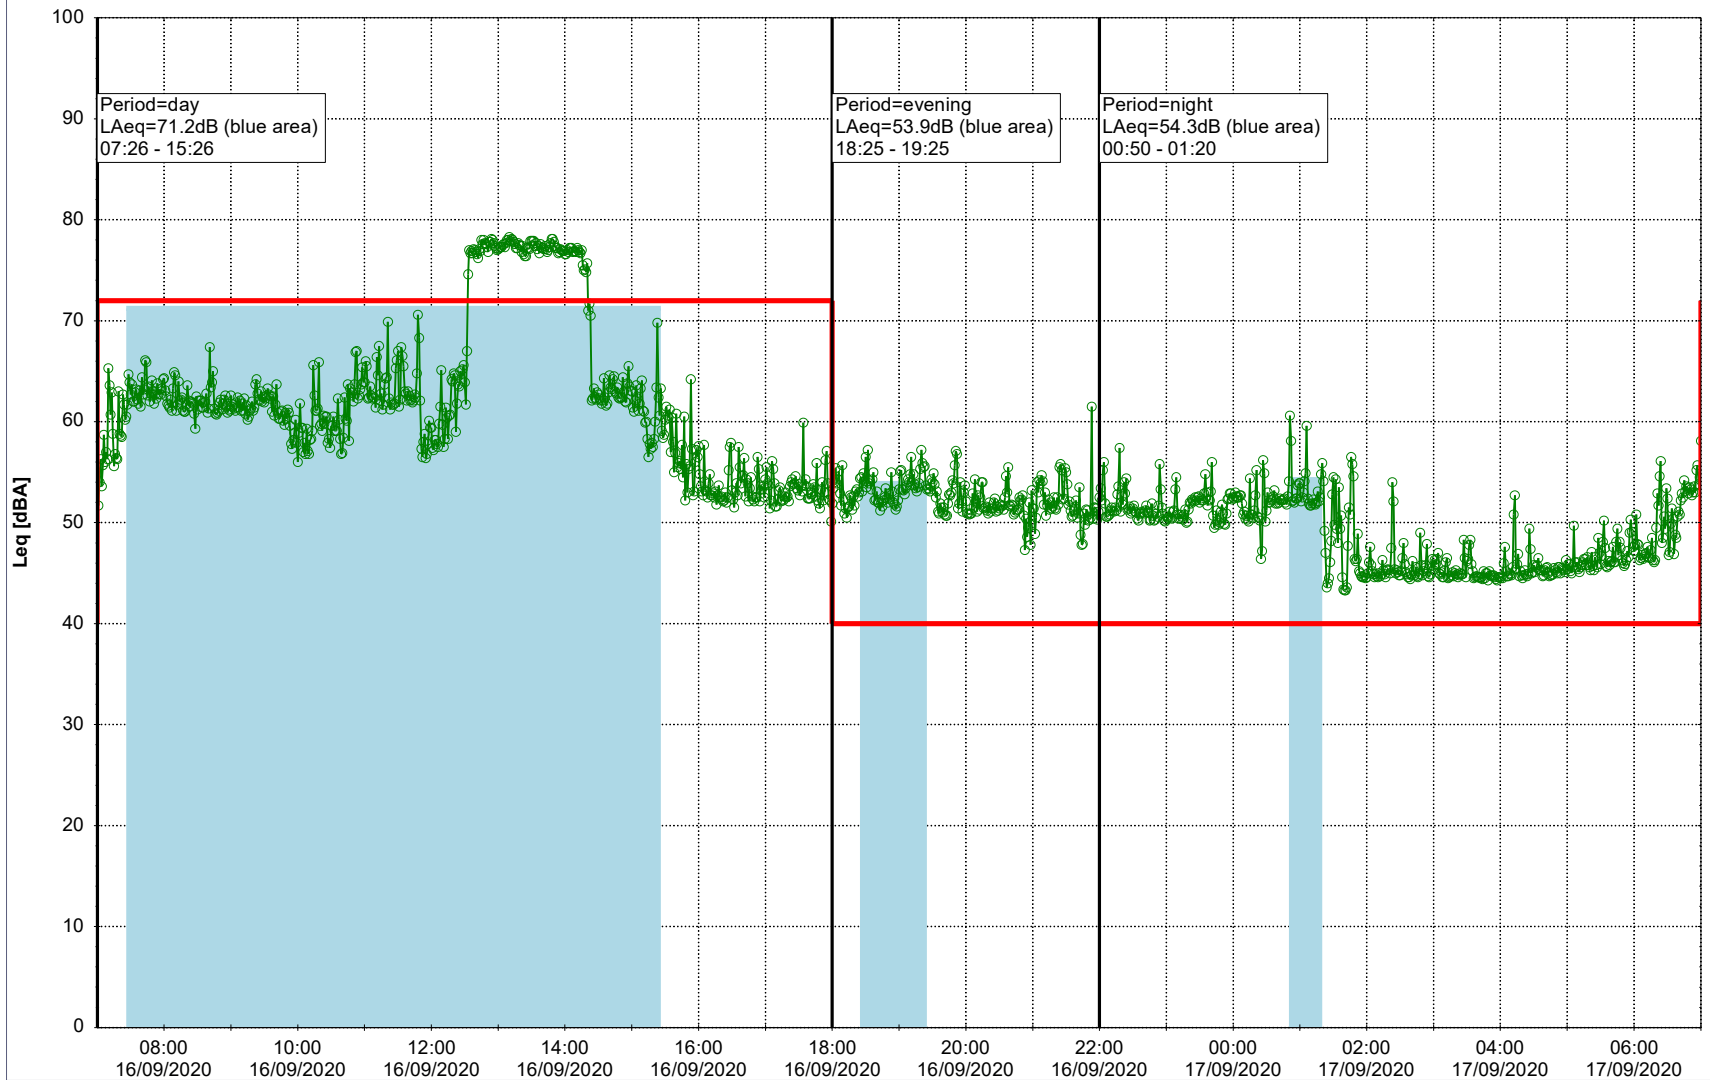

Noise Time Related Diagram

16/09/2020
17/09/2020

○○○○ MOP_NS01