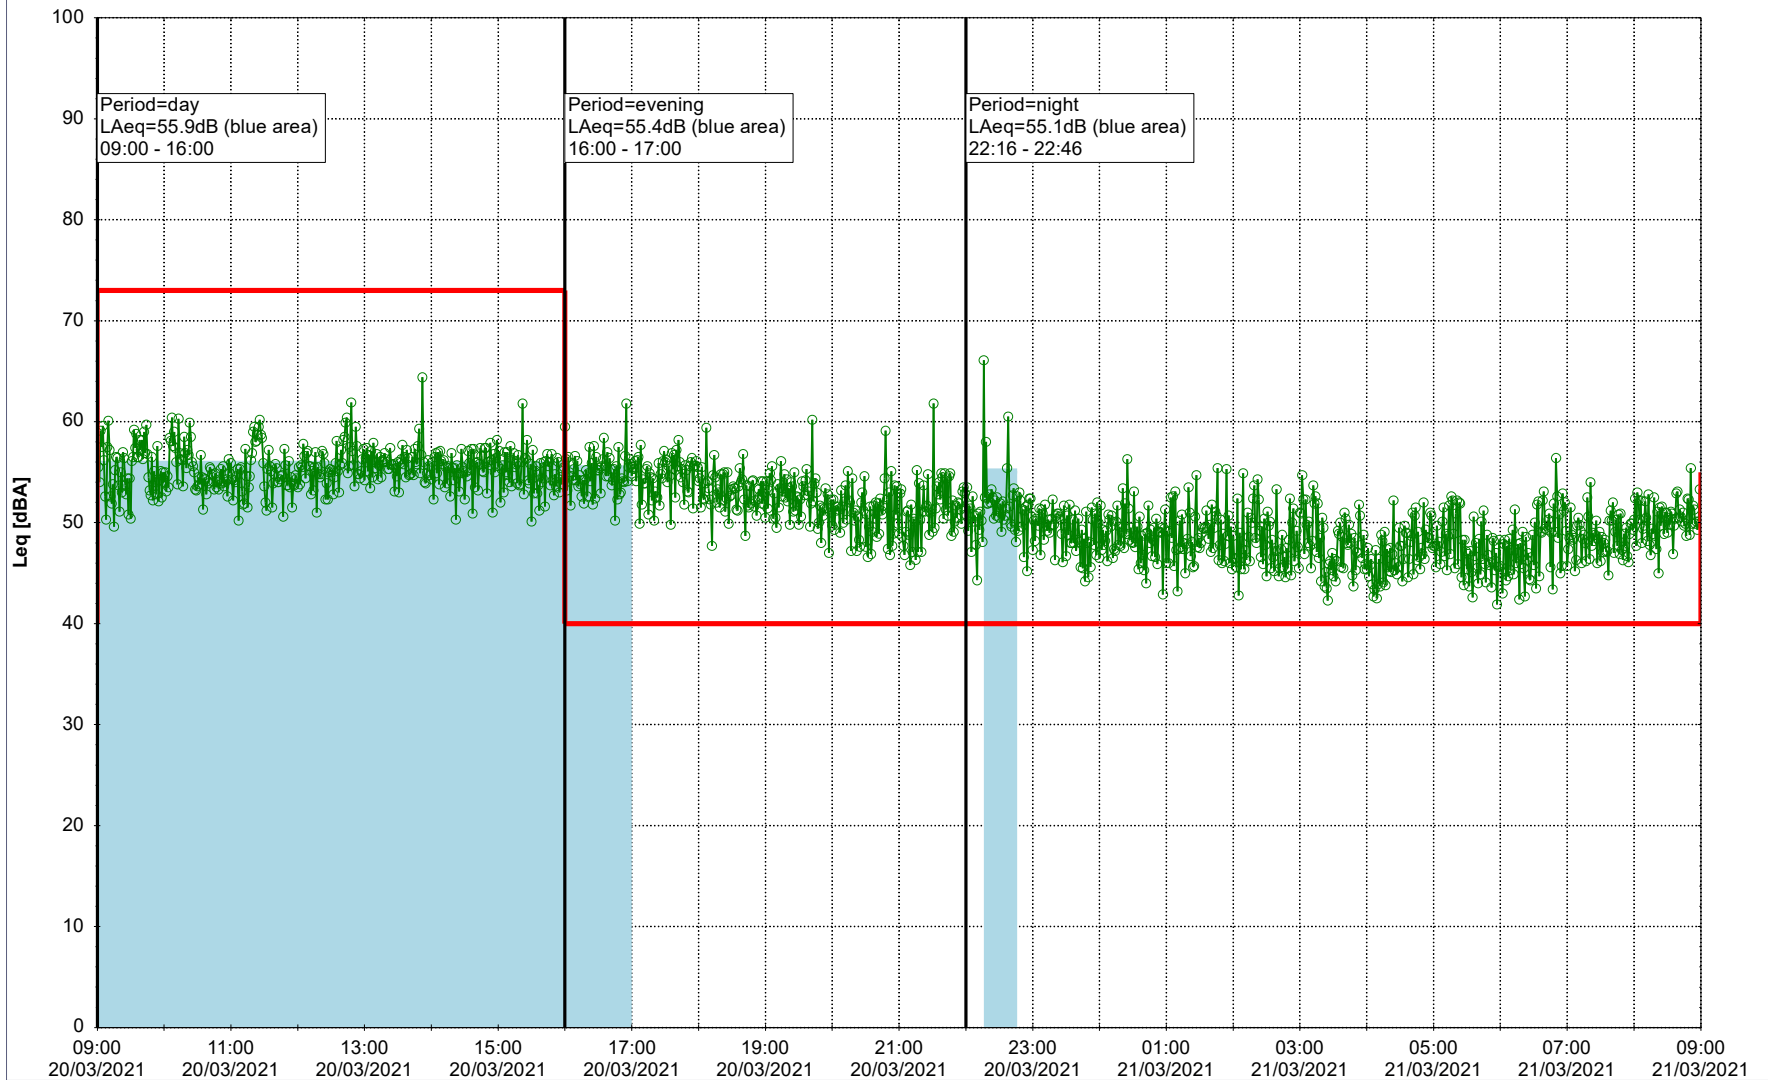

Noise Time Related Diagram

19/03/2021
20/03/2021

○ ○ ○ ○ HOL_NS01

Project: Kronos Sydhavnen
Construction: Havneholmen
Location: N-V

Plan View

Remarks

...

Noise Time Related Diagram

20/03/2021
21/03/2021

○ ○ ○ ○ HOL_NS01

Project: Kronos Sydhavnen
Construction: Havneholmen
Location: N-V

Plan View

Remarks

- Tegholmen

Noise Time Related Diagram

21/03/2021
22/03/2021