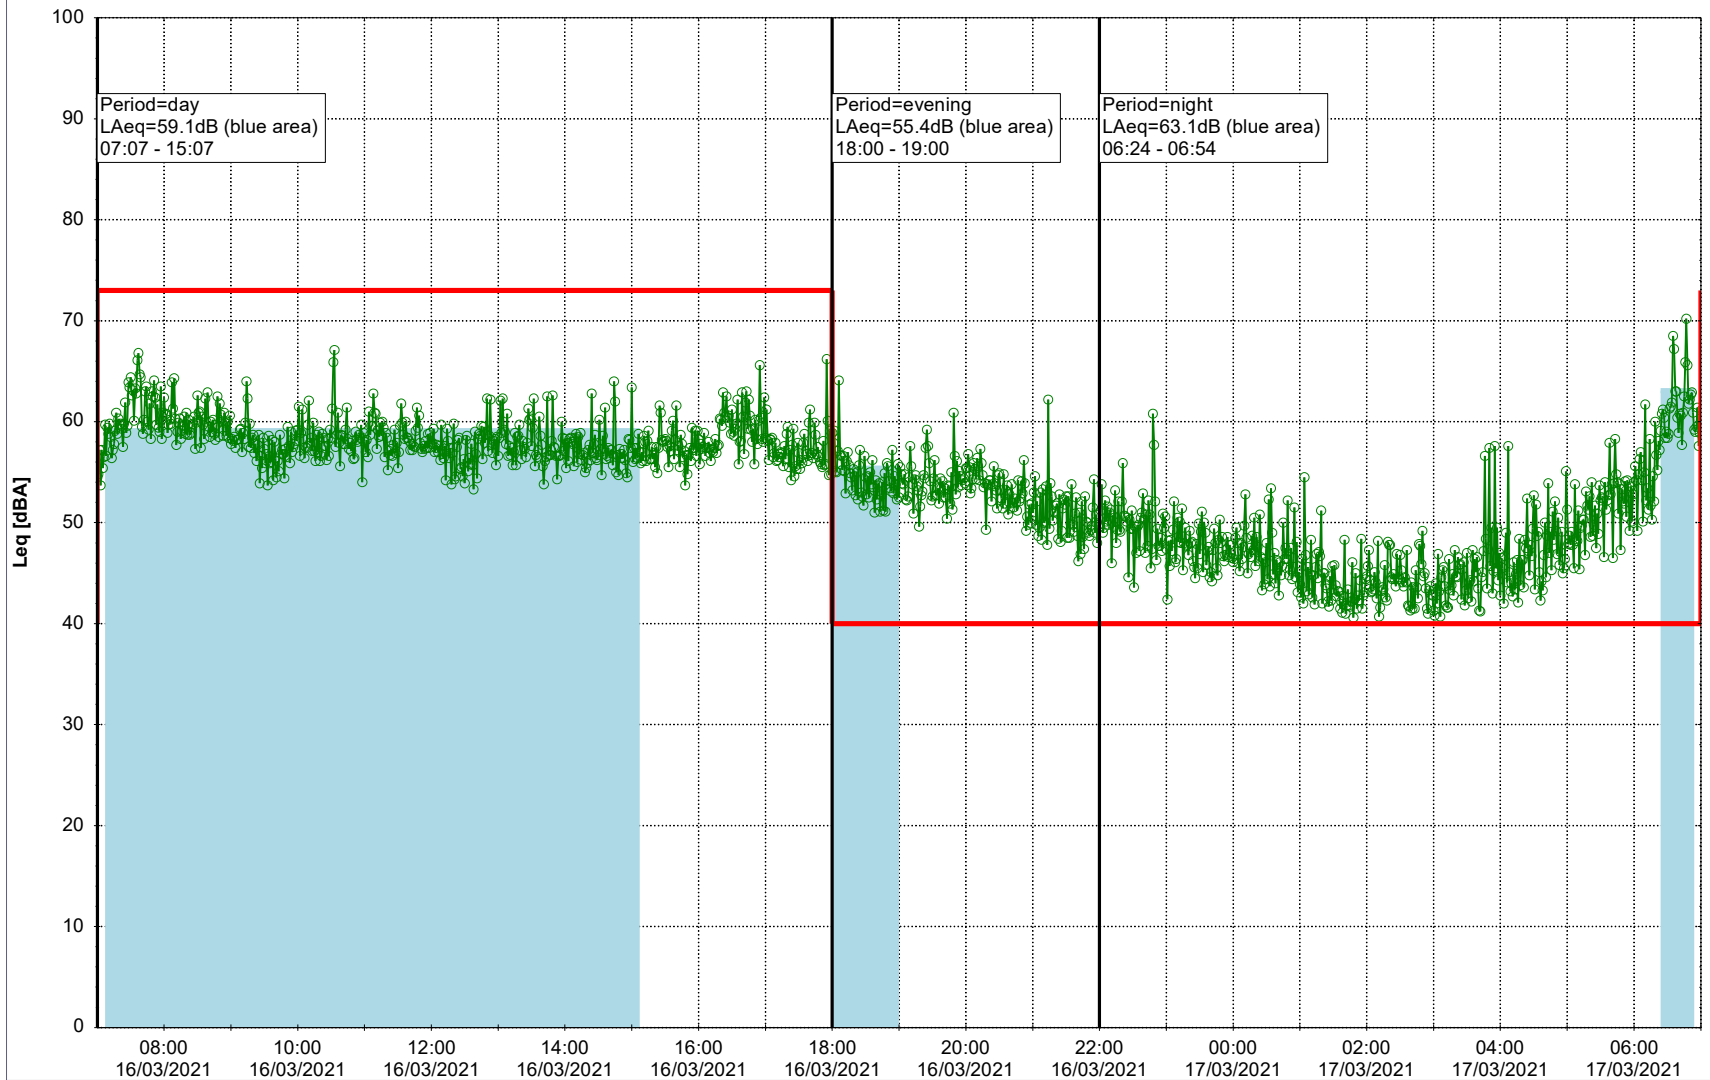

Plan View

Remarks

...

Noise Time Related Diagram

16/03/2021
17/03/2021

○ ○ ○ ○ HOL_NS01

Project: Kronos Sydhavnen
Construction: Havneholmen
Location: N-V

Plan View

Remarks

...

Noise Time Related Diagram

17/03/2021
18/03/2021

○ ○ ○ ○ HOL_NS01

Project: Kronos Sydhavnen
Construction: Havneholmen
Location: N-V

Plan View

Remarks

- Ørsted Værket

Noise Time Related Diagram

18/03/2021
19/03/2021

○ ○ ○ ○ HOL_NS01

Project: Kronos Sydhavnen
Construction: Havneholmen
Location: N-V

Plan View

Remarks

...

Noise Time Related Diagram

19/03/2021
20/03/2021

○ ○ ○ ○ HOL_NS01

Project: Kronos Sydhavnen
Construction: Havneholmen
Location: N-V

Plan View

Remarks

...

Noise Time Related Diagram