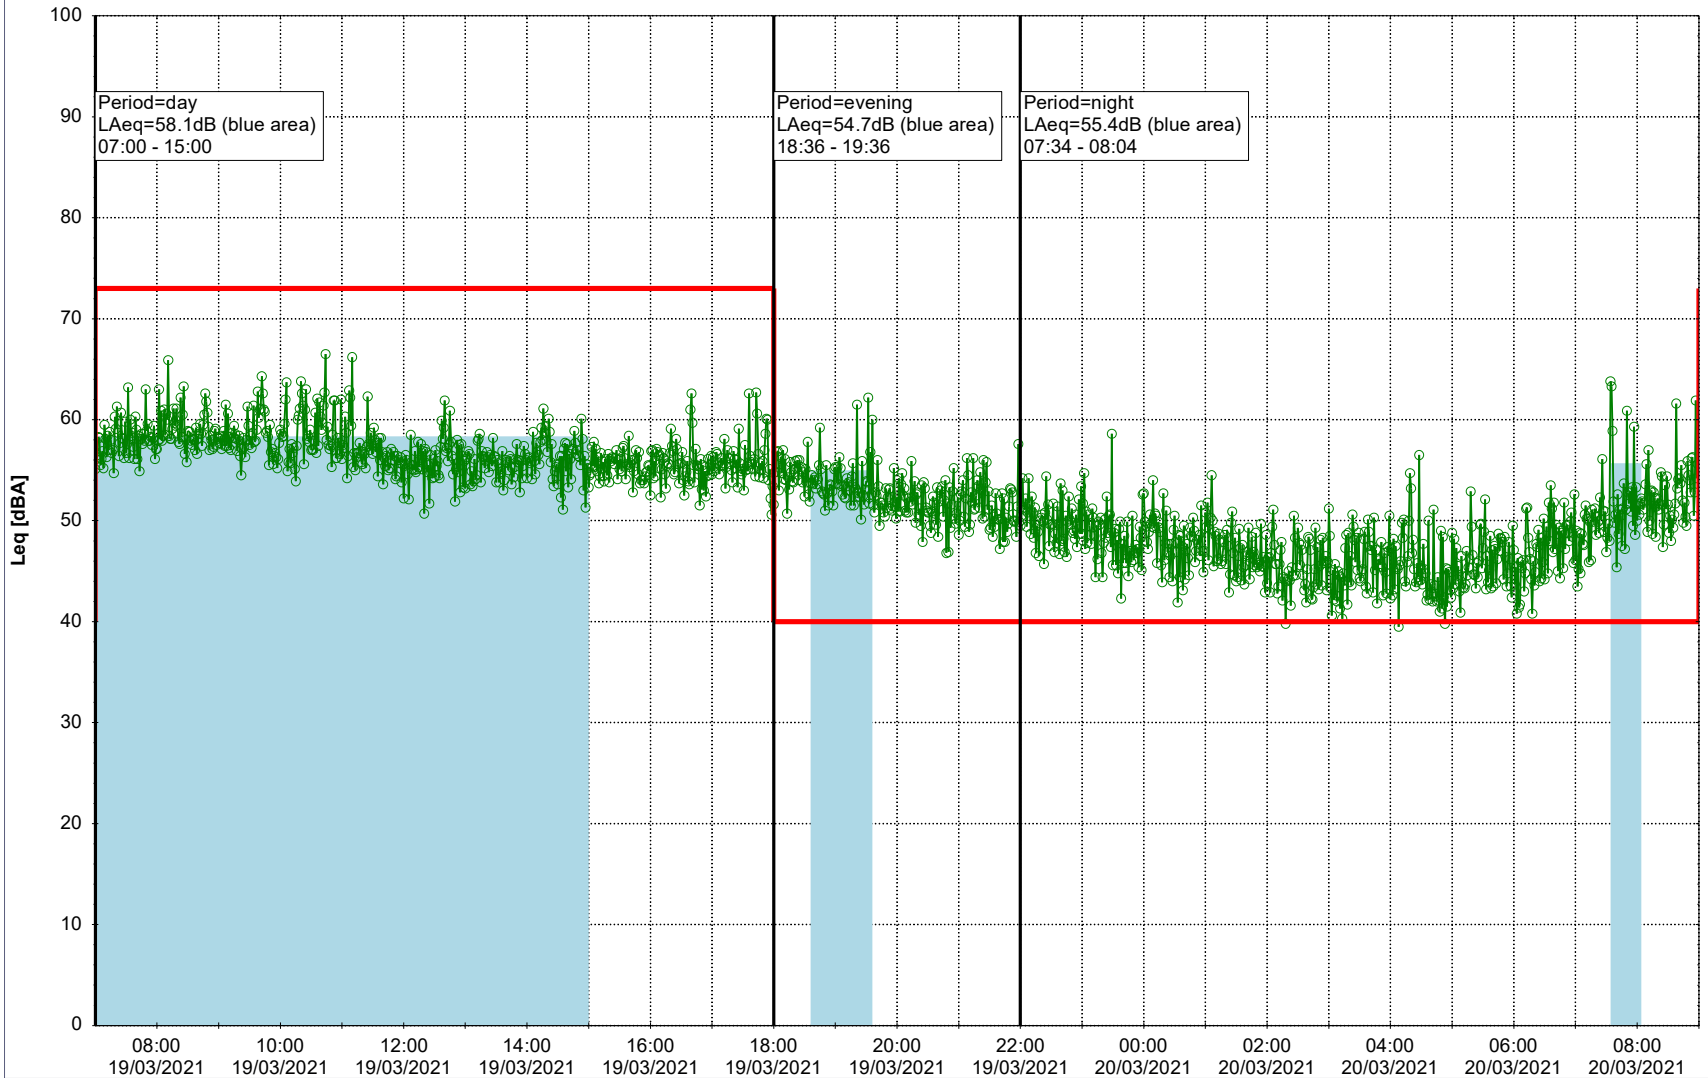

- Ørsted Værket

Noise Time Related Diagram

18/03/2021
19/03/2021

○ ○ ○ ○ HOL_NS01

Project: Kronos Sydhavnen
Construction: Havneholmen
Location: N-V

Plan View

Remarks

...

Noise Time Related Diagram

19/03/2021
20/03/2021

○ ○ ○ ○ HOL_NS01

Project: Kronos Sydhavnen
Construction: Havneholmen
Location: N-V

Plan View

Remarks

...

Noise Time Related Diagram