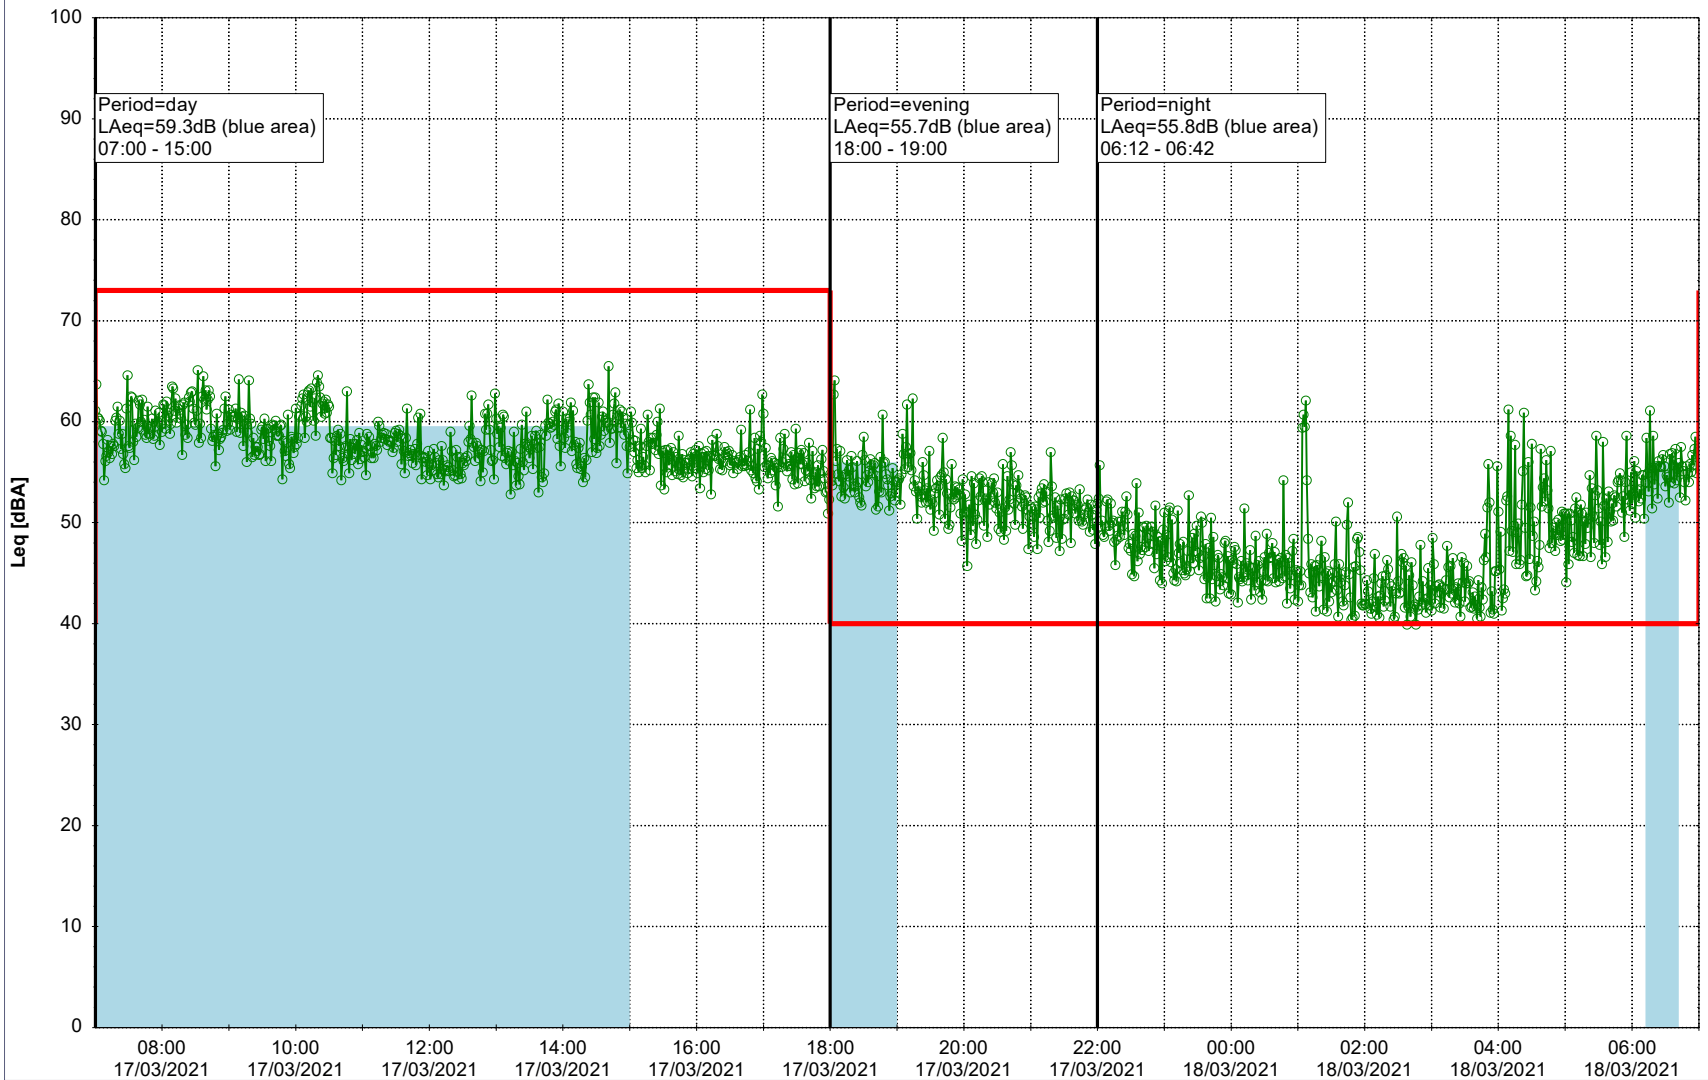

Plan View

Remarks

...

Noise Time Related Diagram

16/03/2021
17/03/2021

○ ○ ○ ○ HOL_NS01

Project: Kronos Sydhavnen
Construction: Havneholmen
Location: N-V

Plan View

Remarks

...

Noise Time Related Diagram

17/03/2021
18/03/2021

○ ○ ○ ○ HOL_NS01

Project: Kronos Sydhavnen
Construction: Havneholmen
Location: N-V

Plan View

Remarks