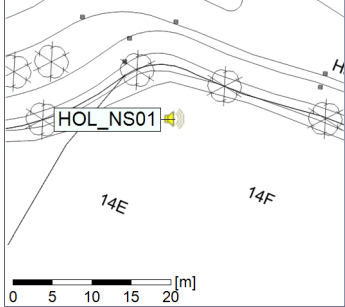

20/03/2021
21/03/2021

○ ○ ○ ○ HOL_NS01

Project: Kronos Sydhavnen
Construction: Havneholmen
Location: N-V

Plan View

Remarks

- Tegholmen

Noise Time Related Diagram

21/03/2021
22/03/2021