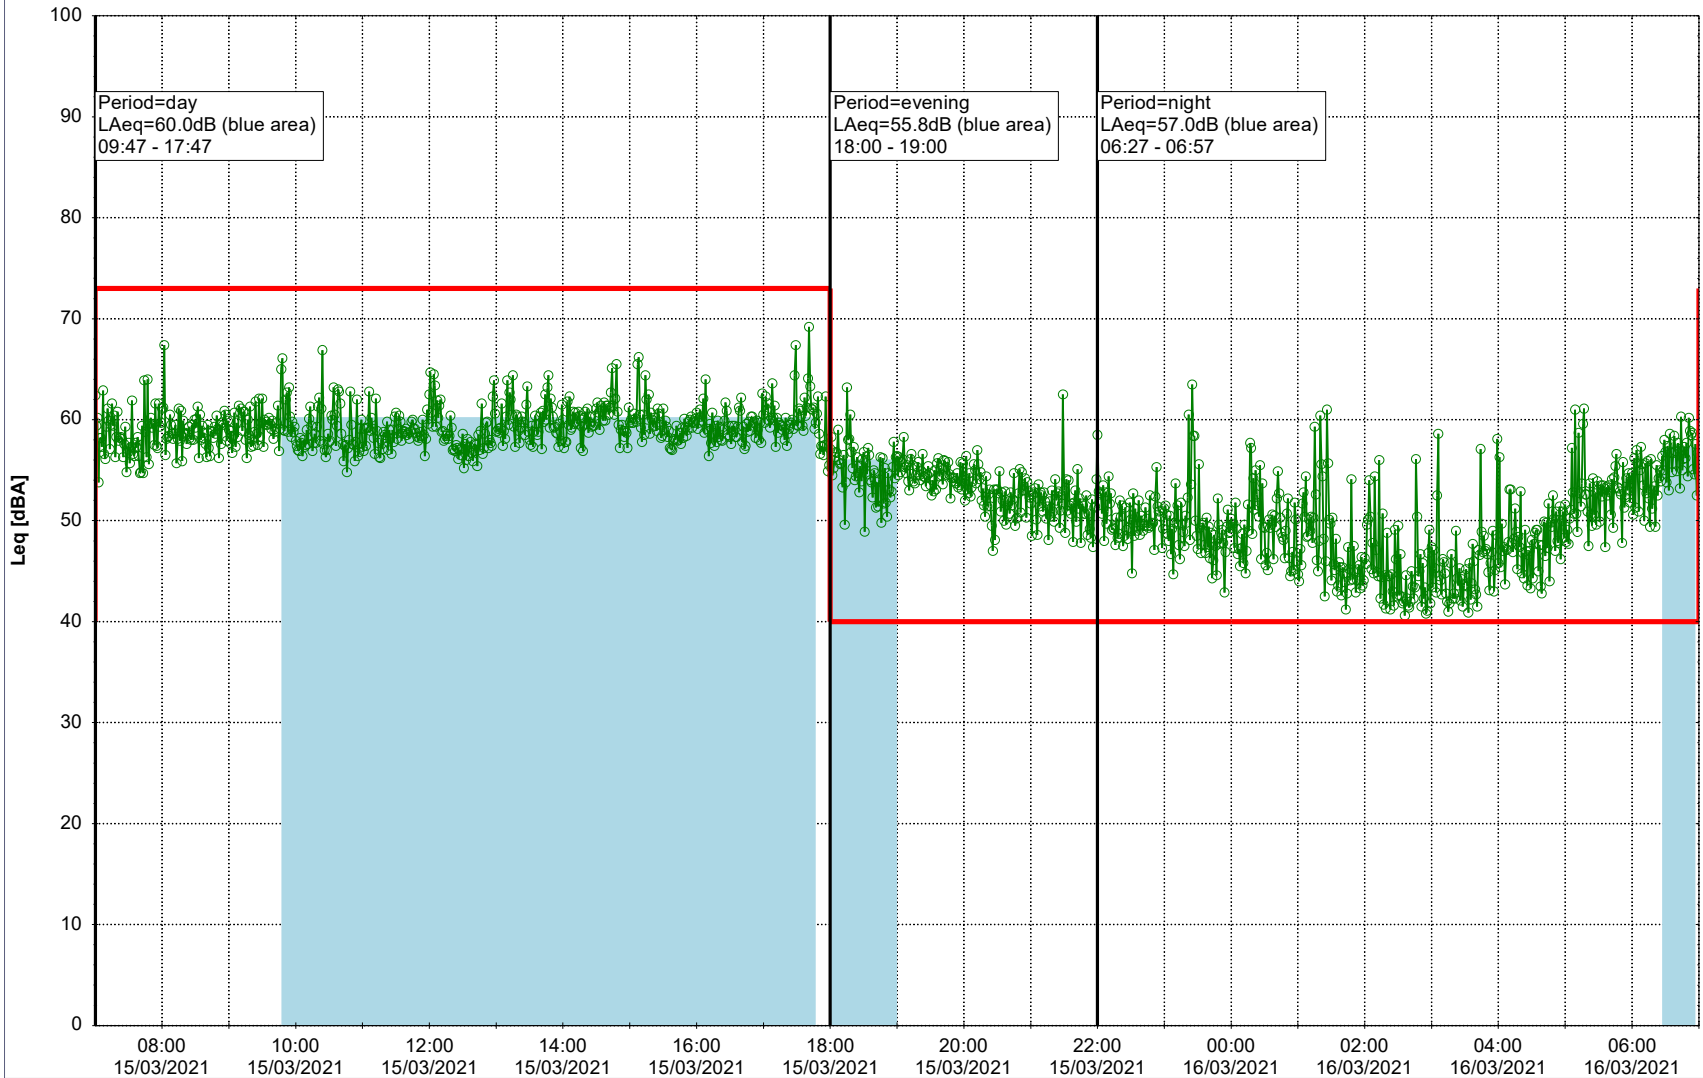

Project: Kronos Sydhavnen
Construction: Havneholmen
Location: N-V

Plan View

Remarks

...

Noise Time Related Diagram

15/03/2021
16/03/2021

○ ○ ○ ○ HOL_NS01

Project: Kronos Sydhavnen
Construction: Havneholmen
Location: N-V

Plan View

Remarks

...

Noise Time Related Diagram

16/03/2021
17/03/2021

○ ○ ○ ○ HOL_NS01

Project: Kronos Sydhavnen
Construction: Havneholmen
Location: N-V

Plan View

Noise Time Related Diagram

19/03/2021
20/03/2021

○ ○ ○ ○ HOL_NS01

Project: Kronos Sydhavnen
Construction: Havneholmen
Location: N-V

Plan View

Remarks

...

Noise Time Related Diagram