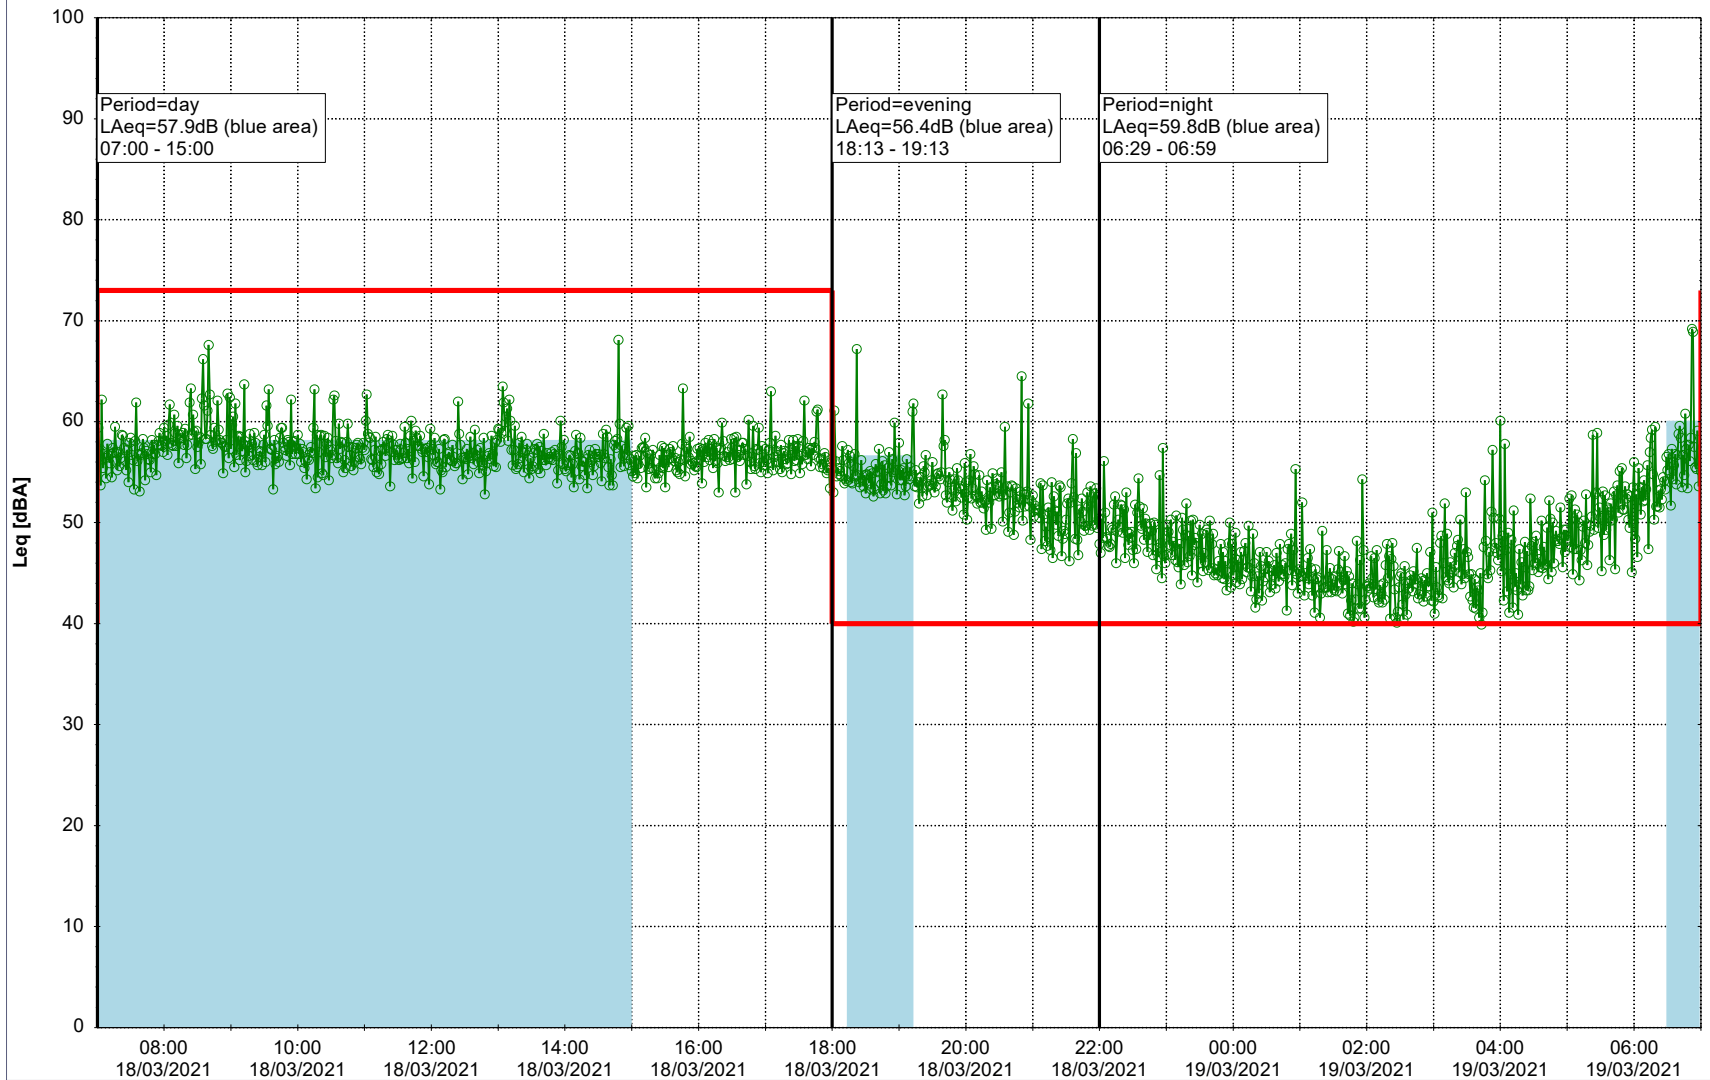

Remarks

...

Noise Time Related Diagram

17/03/2021
18/03/2021

○ ○ ○ ○ HOL_NS01

Project: Kronos Sydhavnen
Construction: Havneholmen
Location: N-V

Plan View

Remarks

- Ørsted Værket

Noise Time Related Diagram

18/03/2021
19/03/2021

○ ○ ○ ○ HOL_NS01

Project: Kronos Sydhavnen
Construction: Havneholmen
Location: N-V

Plan View

Remarks

...

Noise Time Related Diagram

19/03/2021
20/03/2021

○ ○ ○ ○ HOL_NS01

Project: Kronos Sydhavnen
Construction: Havneholmen
Location: N-V

Plan View

Remarks

...

Noise Time Related Diagram