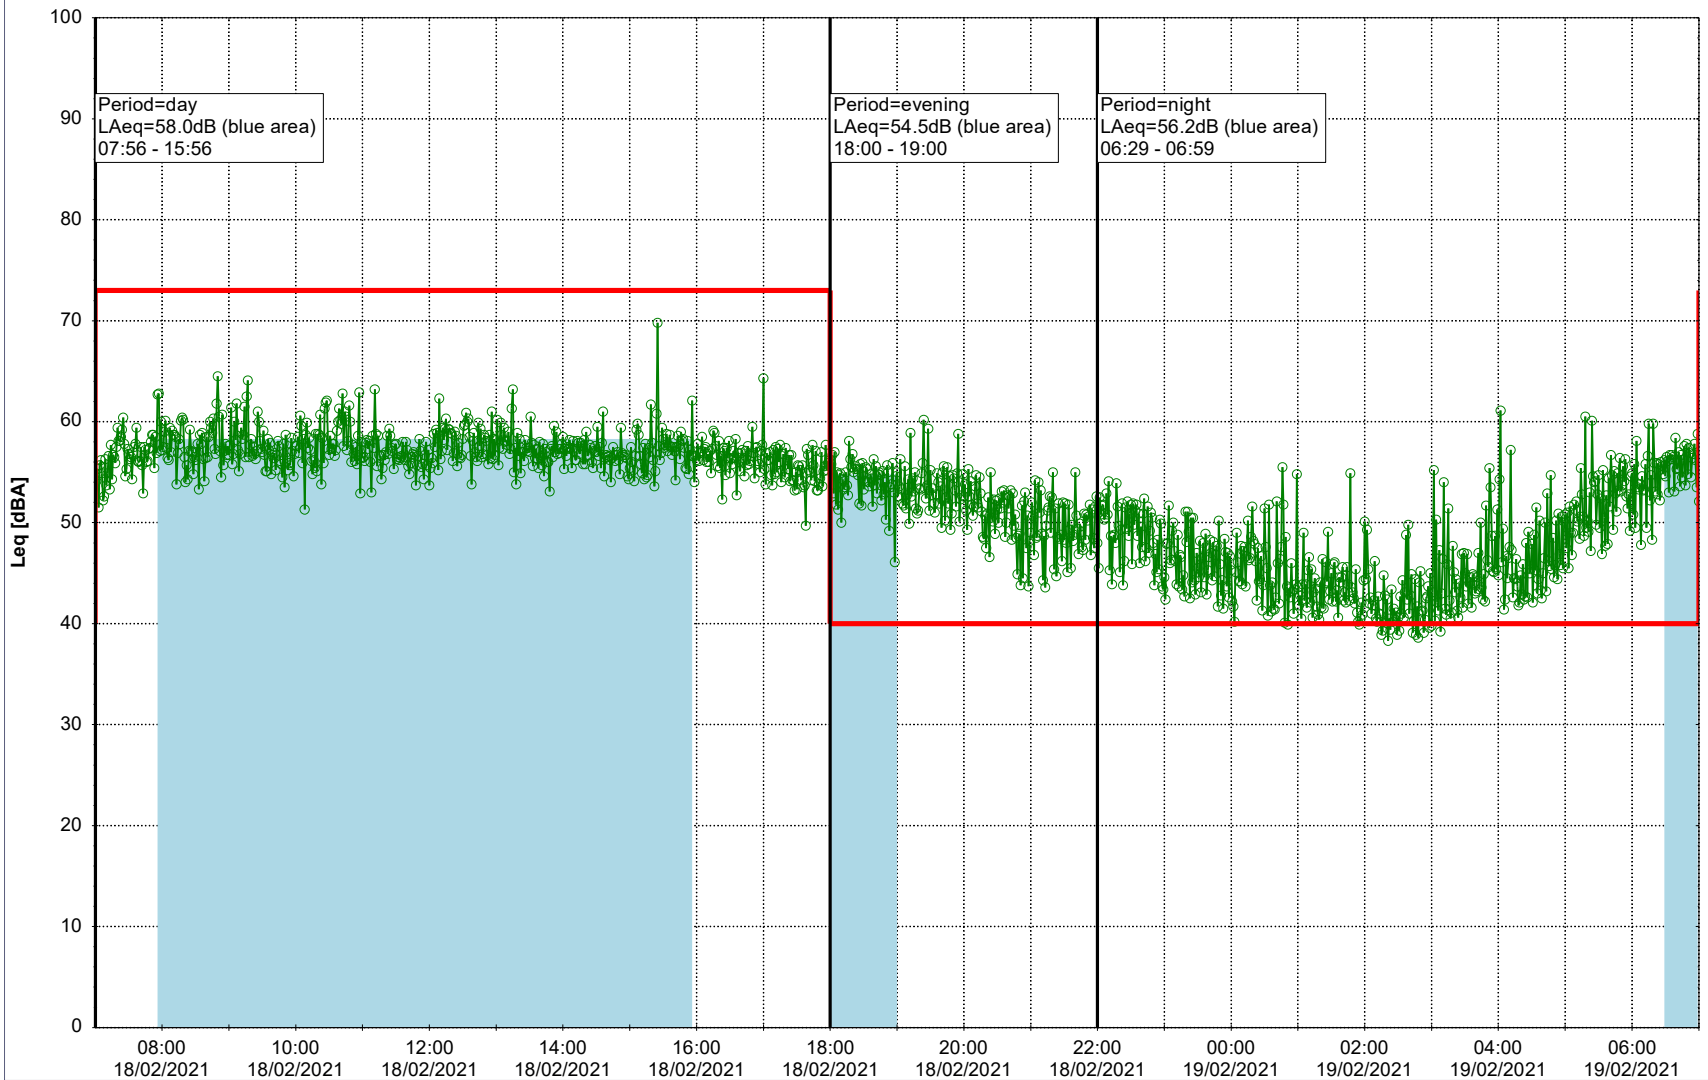

Remarks

...

Noise Time Related Diagram

17/02/2021
18/02/2021

○ ○ ○ ○ HOL_NS01

Project: Kronos Sydhavnen
Construction: Havneholmen
Location: N-V

Plan View

Remarks

...

Noise Time Related Diagram

18/02/2021
19/02/2021

○ ○ ○ ○ HOL_NS01

Project: Kronos Sydhavnen
Construction: Havneholmen
Location: N-V

Plan View

Remarks

...

Noise Time Related Diagram

19/02/2021
20/02/2021

○ ○ ○ ○ HOL_NS01

Project: Kronos Sydhavnen
Construction: Havneholmen
Location: N-V

20/02/2021
21/02/2021

Plan View

Remarks

...

Noise Time Related Diagram

○ ○ ○ ○ HOL_NS01

Project: Kronos Sydhavnen
Construction: Havneholmen
Location: N-V

Plan View

Remarks

...

Noise Time Related Diagram

21/02/2021
22/02/2021