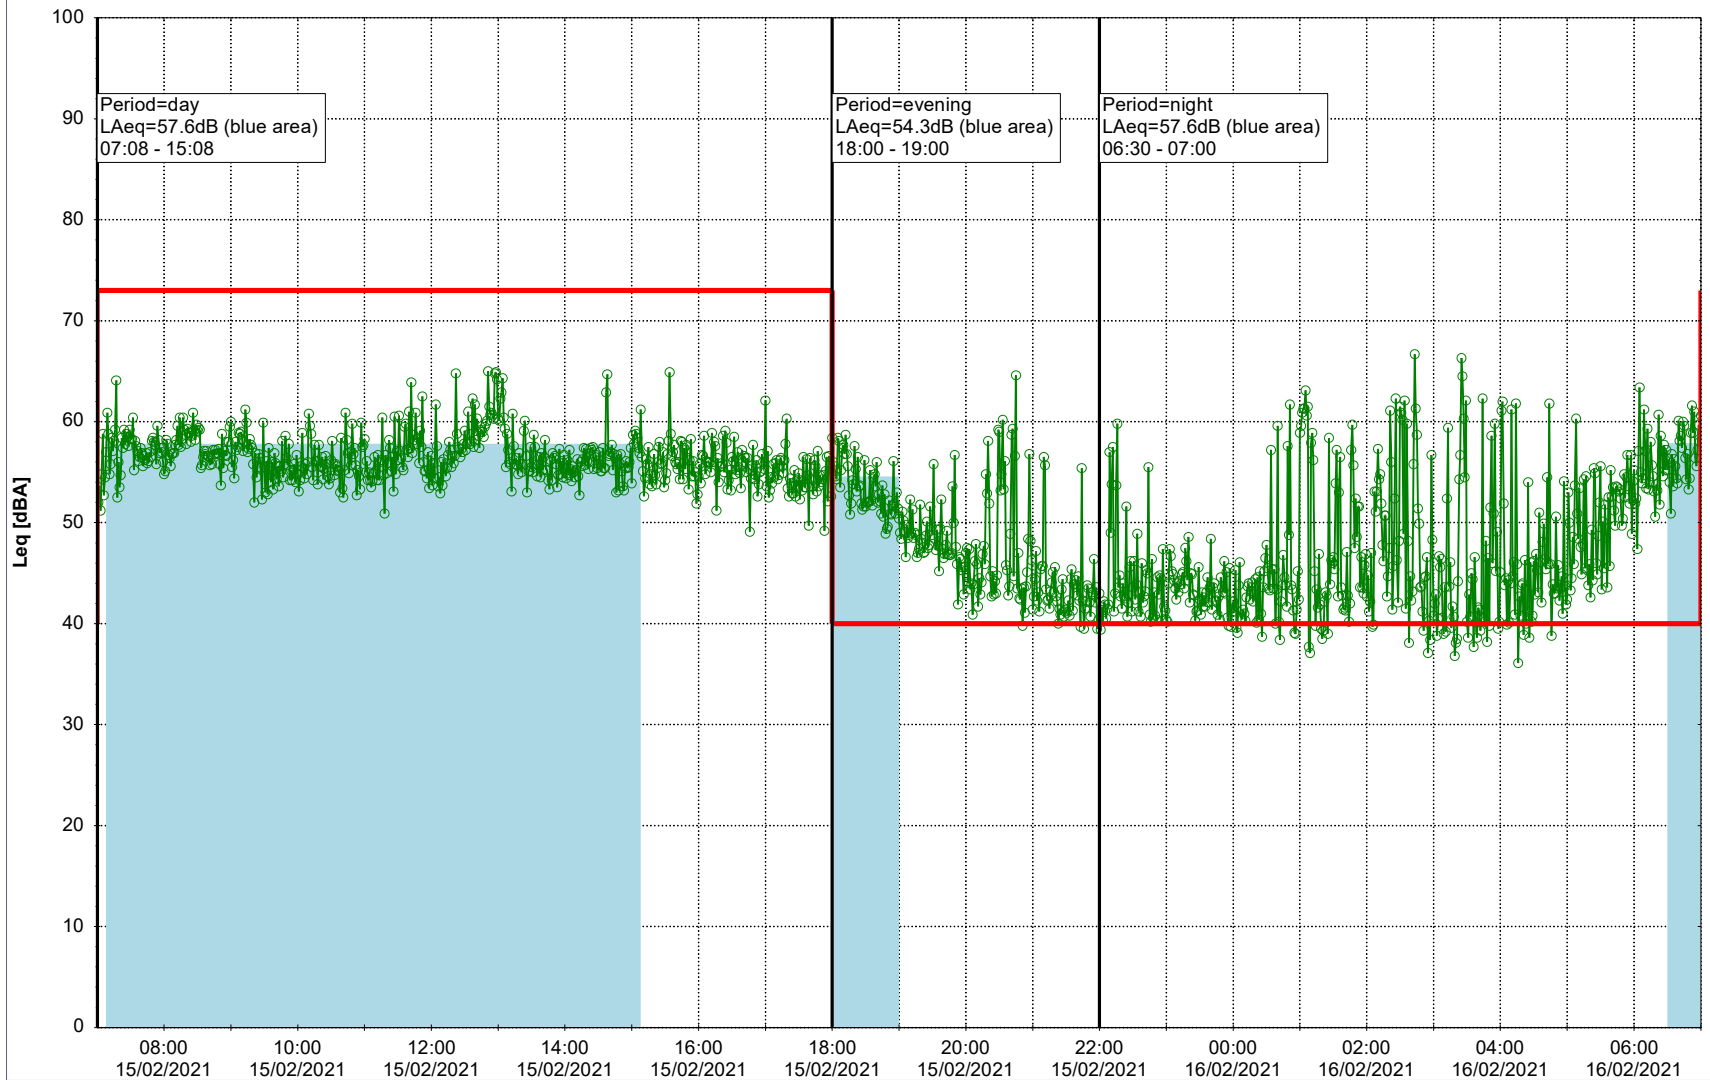

Project: Kronos Sydhavnen
Construction: Havneholmen
Location: N-V

Plan View

Remarks

...

Noise Time Related Diagram

15/02/2021
16/02/2021

○ ○ ○ ○ HOL_NS01

Project: Kronos Sydhavnen
Construction: Havneholmen
Location: N-V

Plan View

Remarks

...

Noise Time Related Diagram

16/02/2021
17/02/2021

○ ○ ○ ○ HOL_NS01

Project: Kronos Sydhavnen
Construction: Havneholmen
Location: N-V

Plan View

Remarks

...

Noise Time Related Diagram

17/02/2021
18/02/2021

○ ○ ○ ○ HOL_NS01

Project: Kronos Sydhavnen
Construction: Havneholmen
Location: N-V

Plan View

Remarks

Noise Time Related Diagram

○ ○ ○ ○ HOL_NS01

Project: Kronos Sydhavnen
Construction: Havneholmen
Location: N-V

Plan View

Remarks

...

Noise Time Related Diagram

21/02/2021
22/02/2021