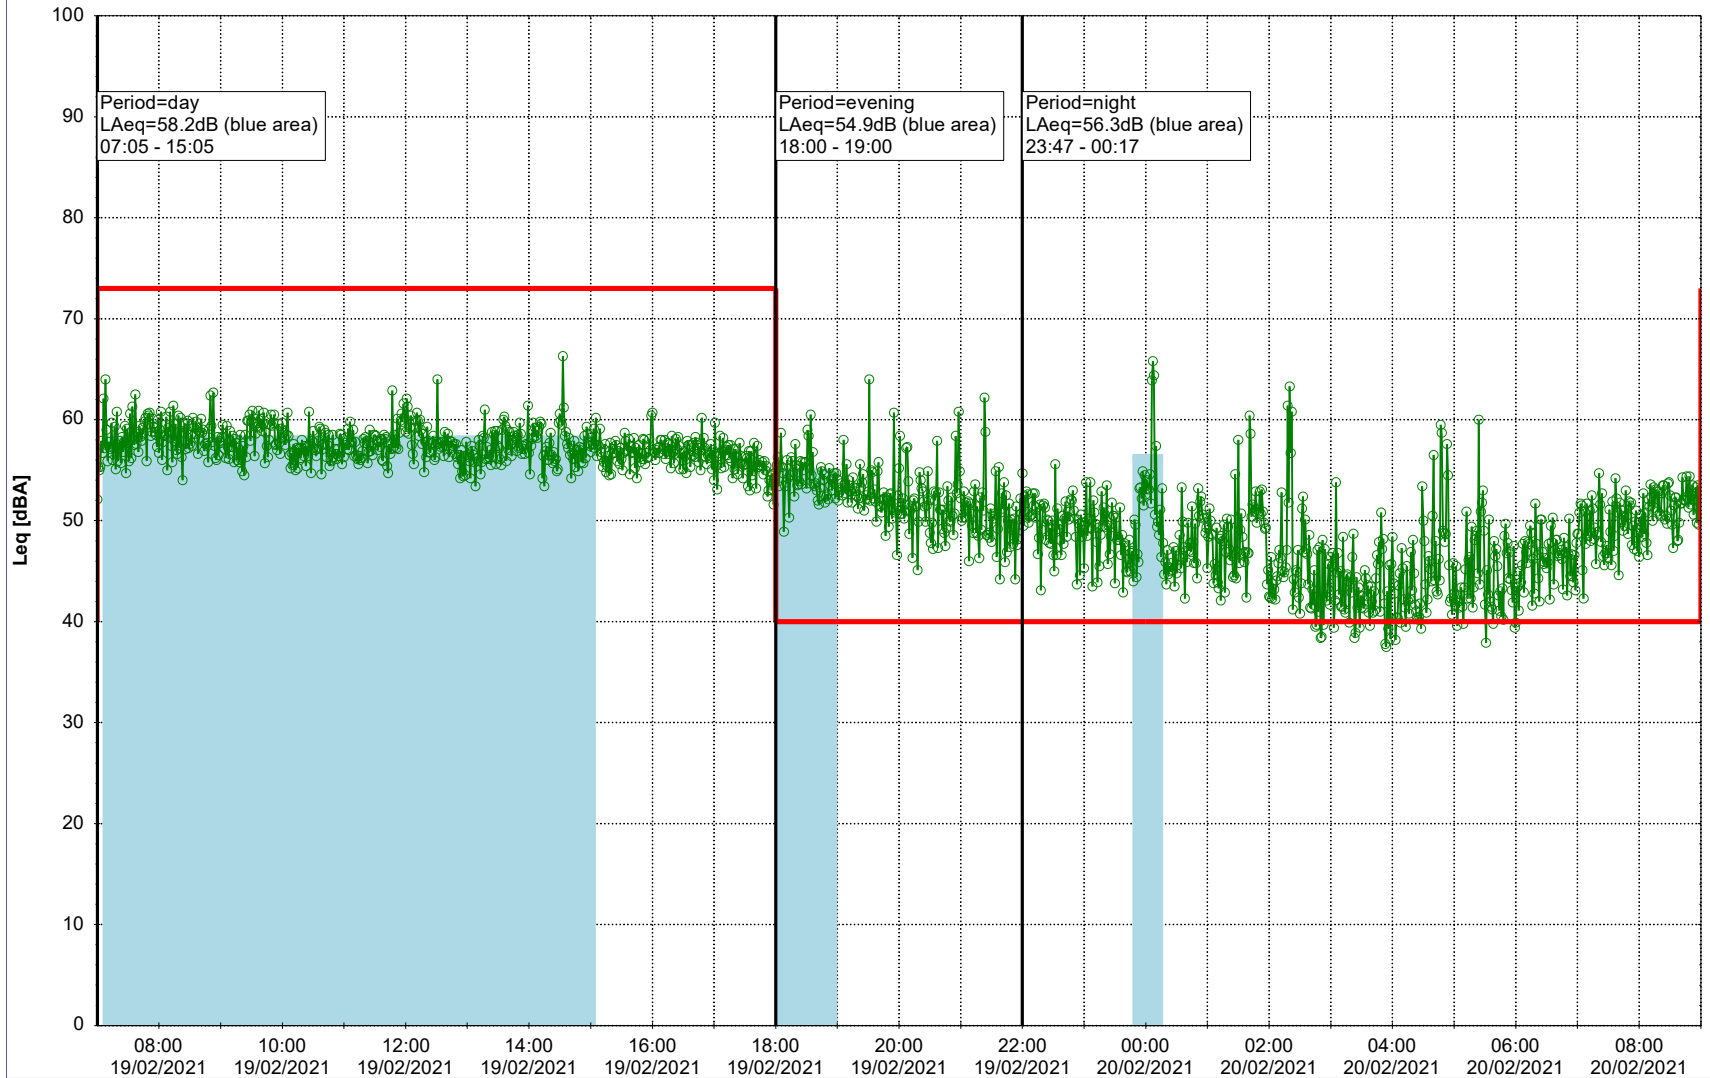

...

Noise Time Related Diagram

18/02/2021
19/02/2021

○ ○ ○ ○ HOL_NS01

Project: Kronos Sydhavnen
Construction: Havneholmen
Location: N-V

Plan View

Remarks

...

Noise Time Related Diagram

19/02/2021
20/02/2021

○ ○ ○ ○ HOL_NS01

Project: Kronos Sydhavnen
Construction: Havneholmen
Location: N-V

20/02/2021
21/02/2021

Plan View

Remarks

...

Noise Time Related Diagram

○ ○ ○ ○ HOL_NS01

Project: Kronos Sydhavnen
Construction: Havneholmen
Location: N-V

Plan View

Remarks

...

Noise Time Related Diagram

21/02/2021
22/02/2021