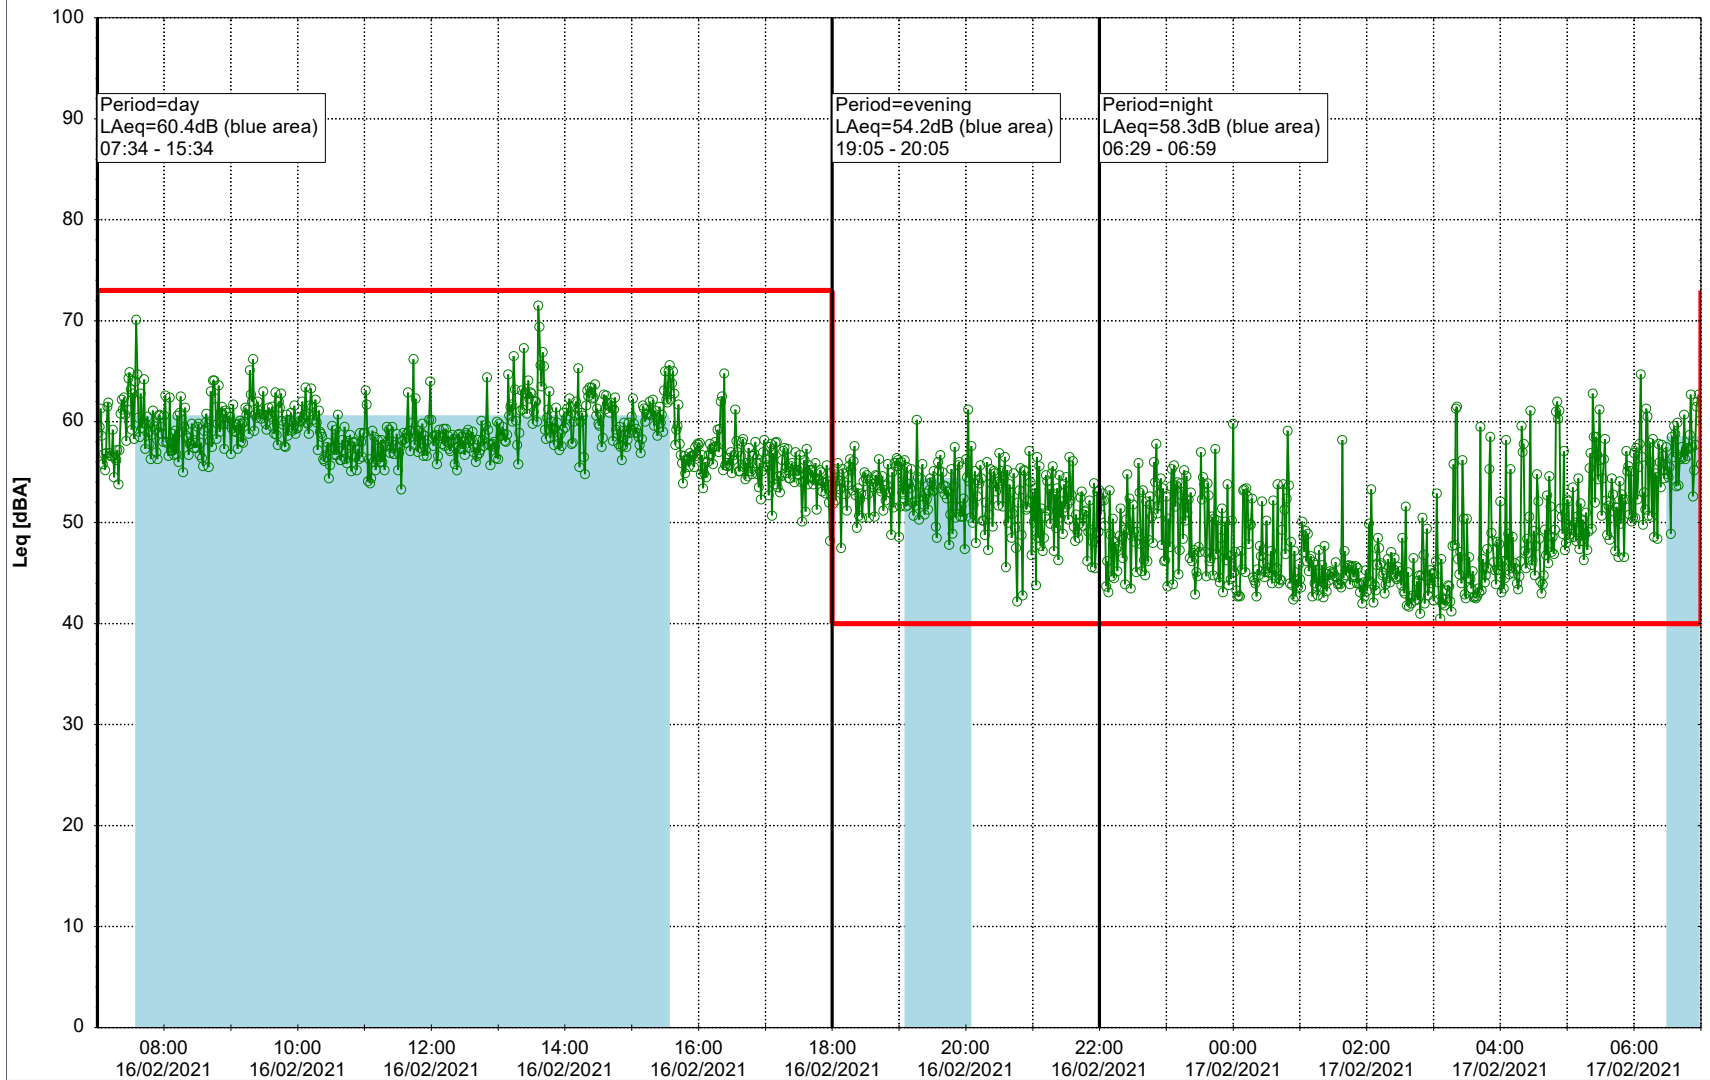

Plan View

Remarks

...

Noise Time Related Diagram

16/02/2021
17/02/2021

○ ○ ○ ○ HOL_NS01

Project: Kronos Sydhavnen
Construction: Havneholmen
Location: N-V

Plan View

Remarks

...

Noise Time Related Diagram

17/02/2021
18/02/2021

○ ○ ○ ○ HOL_NS01

Project: Kronos Sydhavnen
Construction: Havneholmen
Location: N-V

Plan View

Remarks

...

Noise Time Related Diagram

18/02/2021
19/02/2021

○ ○ ○ ○ HOL_NS01

Project: Kronos Sydhavnen
Construction: Havneholmen
Location: N-V

Plan View

Remarks

...

Noise Time Related Diagram

○ ○ ○ ○ HOL_NS01

Project: Kronos Sydhavnen
Construction: Havneholmen
Location: N-V

Plan View

Remarks

...

Noise Time Related Diagram

21/02/2021
22/02/2021