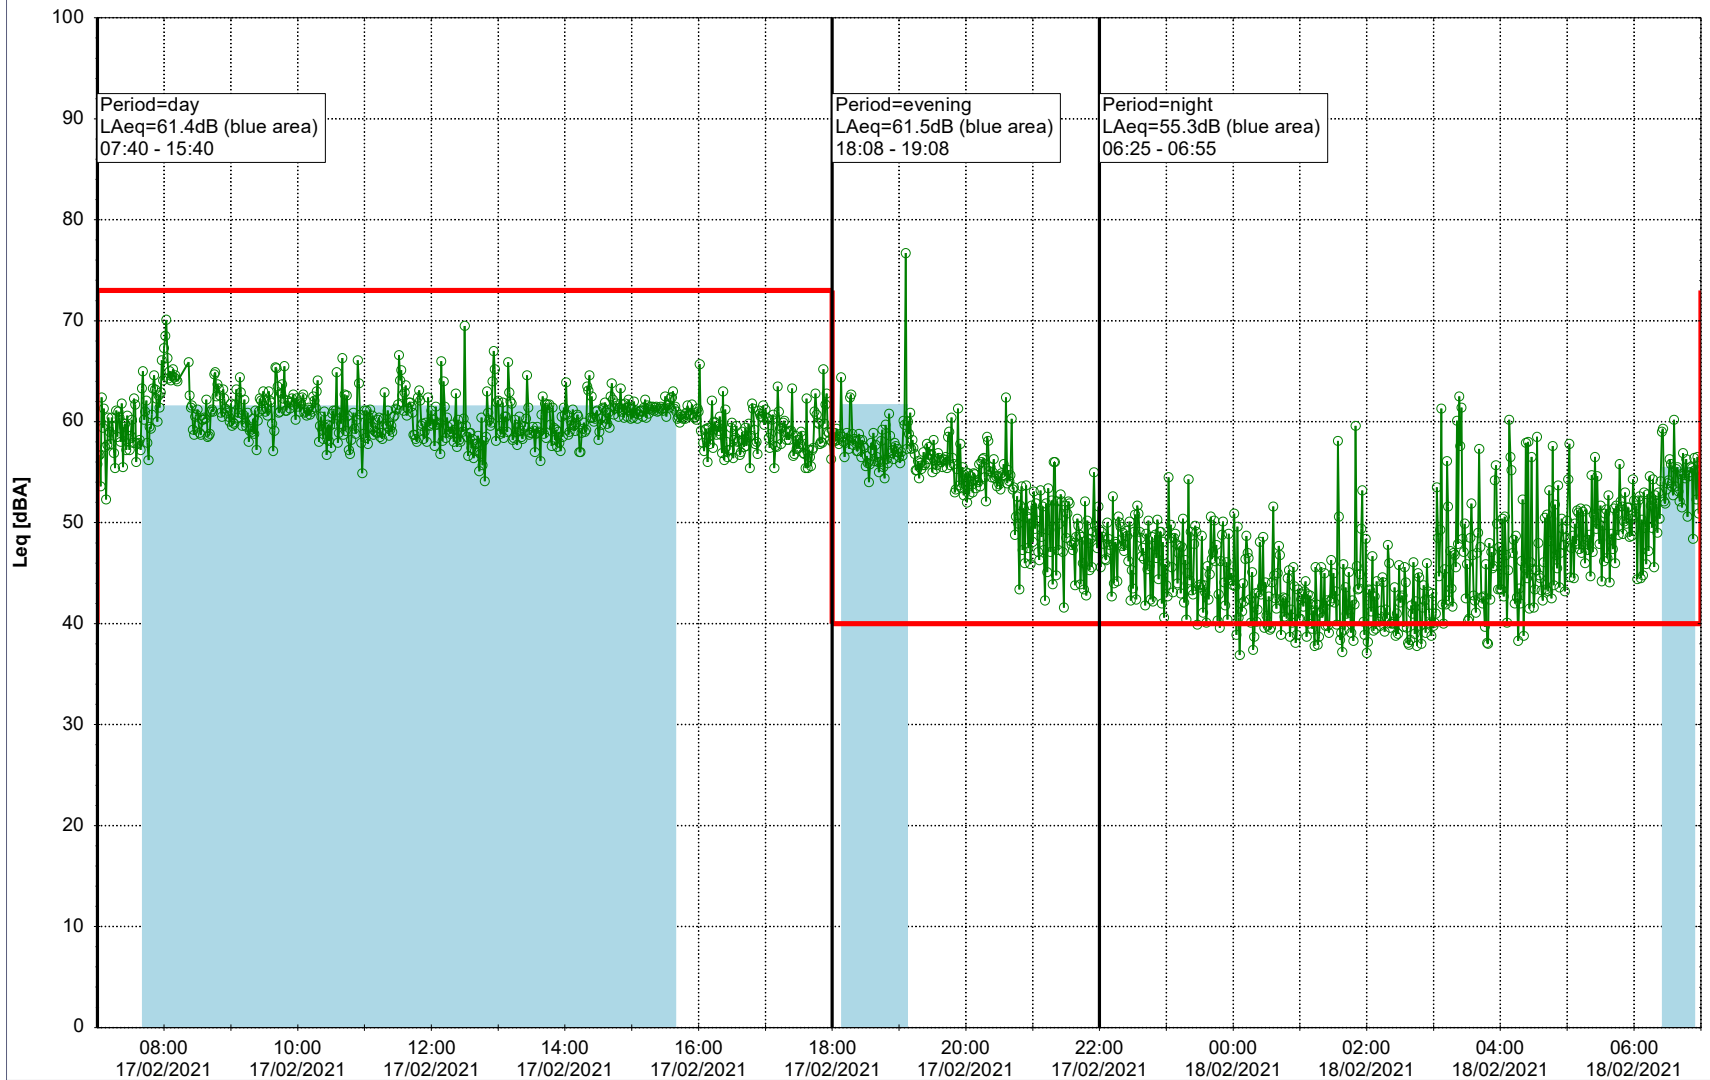

Plan View

Remarks

...

Noise Time Related Diagram

16/02/2021
17/02/2021

○ ○ ○ ○ HOL_NS01

Project: Kronos Sydhavnen
Construction: Havneholmen
Location: N-V

Plan View

Remarks

...

Noise Time Related Diagram

17/02/2021
18/02/2021

○ ○ ○ ○ HOL_NS01

Project: Kronos Sydhavnen
Construction: Havneholmen
Location: N-V

Plan View

Remarks

...

Noise Time Related Diagram

18/02/2021
19/02/2021

○ ○ ○ ○ HOL_NS01

Project: Kronos Sydhavnen
Construction: Havneholmen
Location: N-V

Plan View

Remarks

...

Noise Time Related Diagram

○ ○ ○ ○ HOL_NS01

Project: Kronos Sydhavnen
Construction: Havneholmen
Location: N-V

Plan View

Remarks

...

Noise Time Related Diagram

21/02/2021
22/02/2021