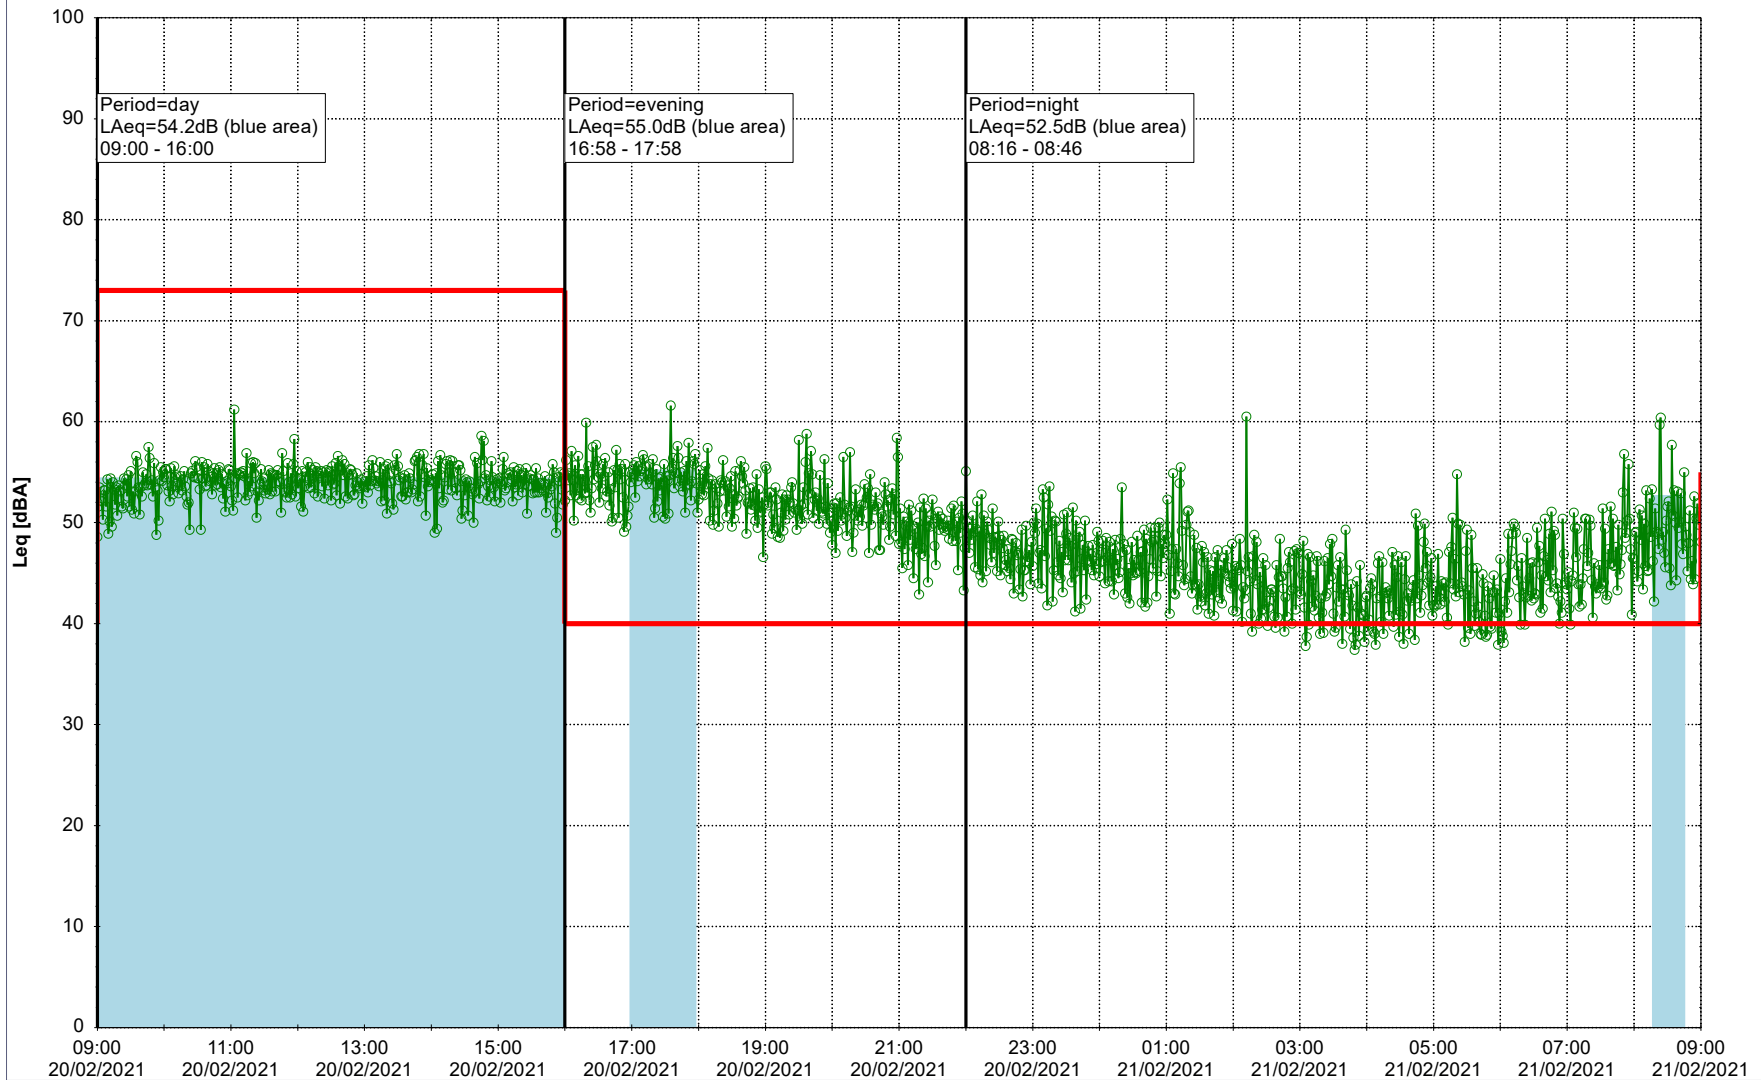

Noise Time Related Diagram

19/02/2021
20/02/2021

○ ○ ○ ○ HOL_NS01

Project: Kronos Sydhavnen
Construction: Havneholmen
Location: N-V

20/02/2021
21/02/2021

Plan View

Remarks

...

Noise Time Related Diagram

○ ○ ○ ○ HOL_NS01

Project: Kronos Sydhavnen
Construction: Havneholmen
Location: N-V

Plan View

Remarks

...

Noise Time Related Diagram

21/02/2021
22/02/2021