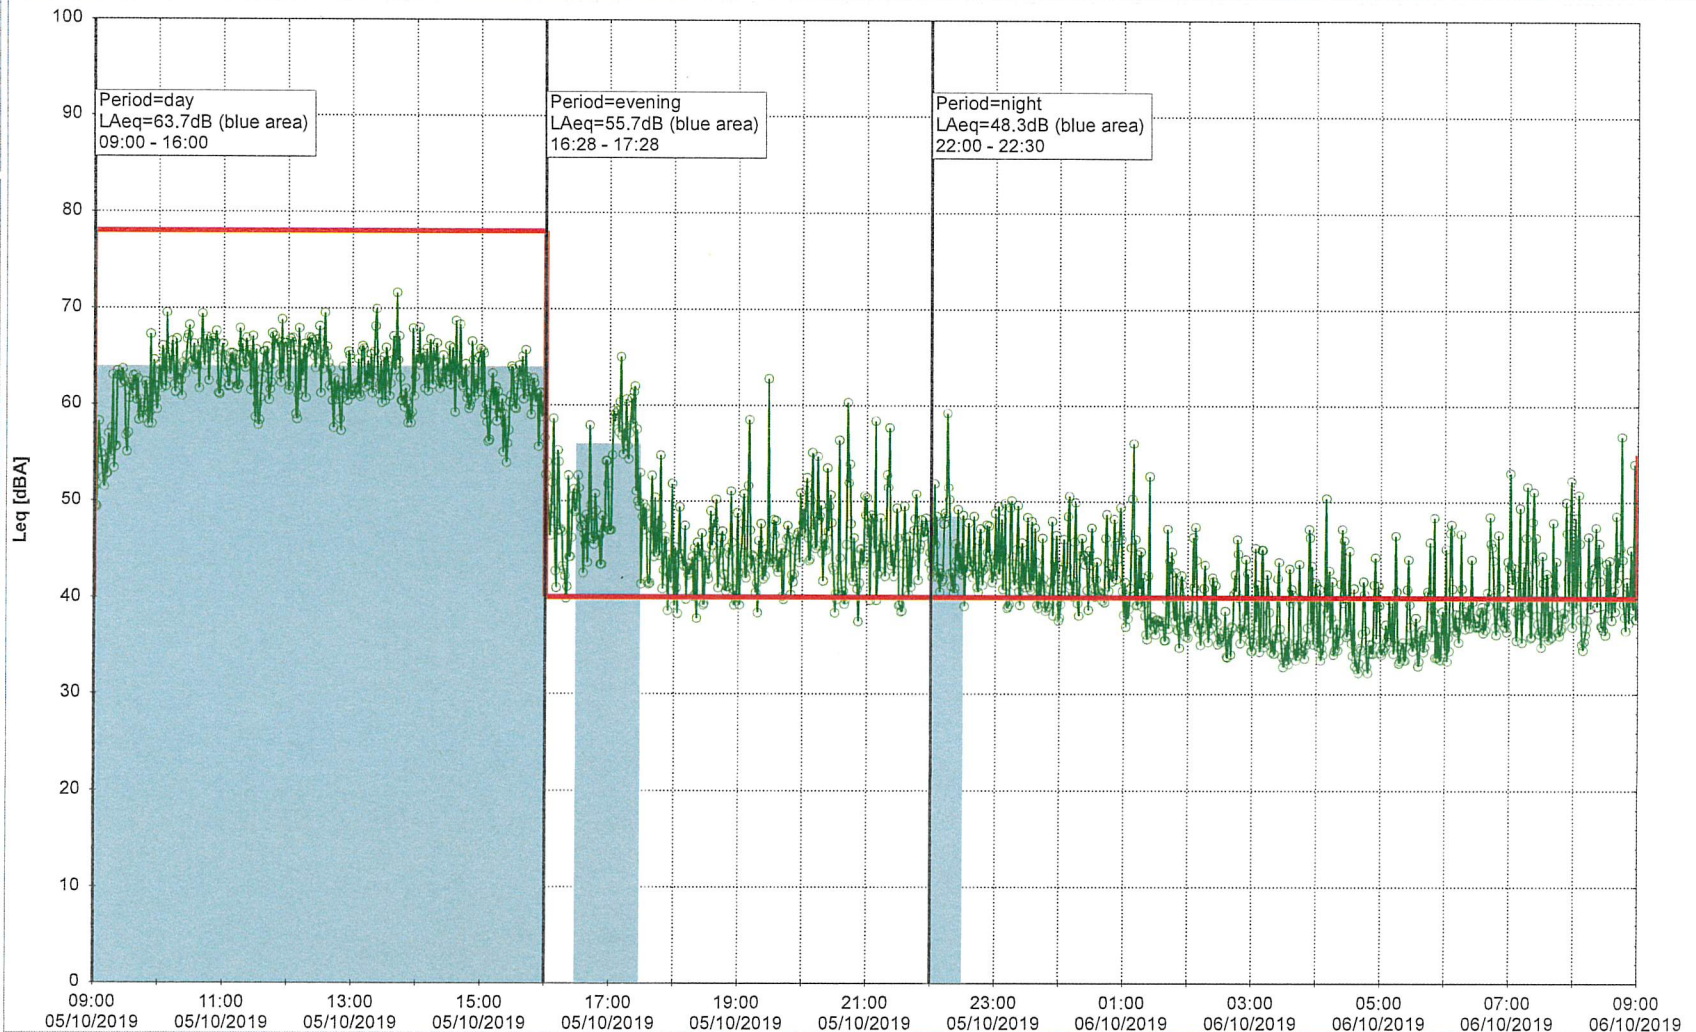

### Noise Time Related Diagram

04/10/2019  
05/10/2019

NEL\_NS01

Project: Kronos Sydhavnen  
Construction: Ny Ellebjerg  
Location: N-V

05/10/2019  
06/10/2019

### Noise Time Related Diagram

NEL\_NS01

Project: Kronos Sydhavnen  
Construction: Ny Ellebjerg  
Location: N-V

06/10/2019  
07/10/2019

Remarks

...

### Noise Time Related Diagram

NEL\_NS01

Project: Kronos Sydhavnen  
Construction: Ny Ellebjerg  
Location: N-V