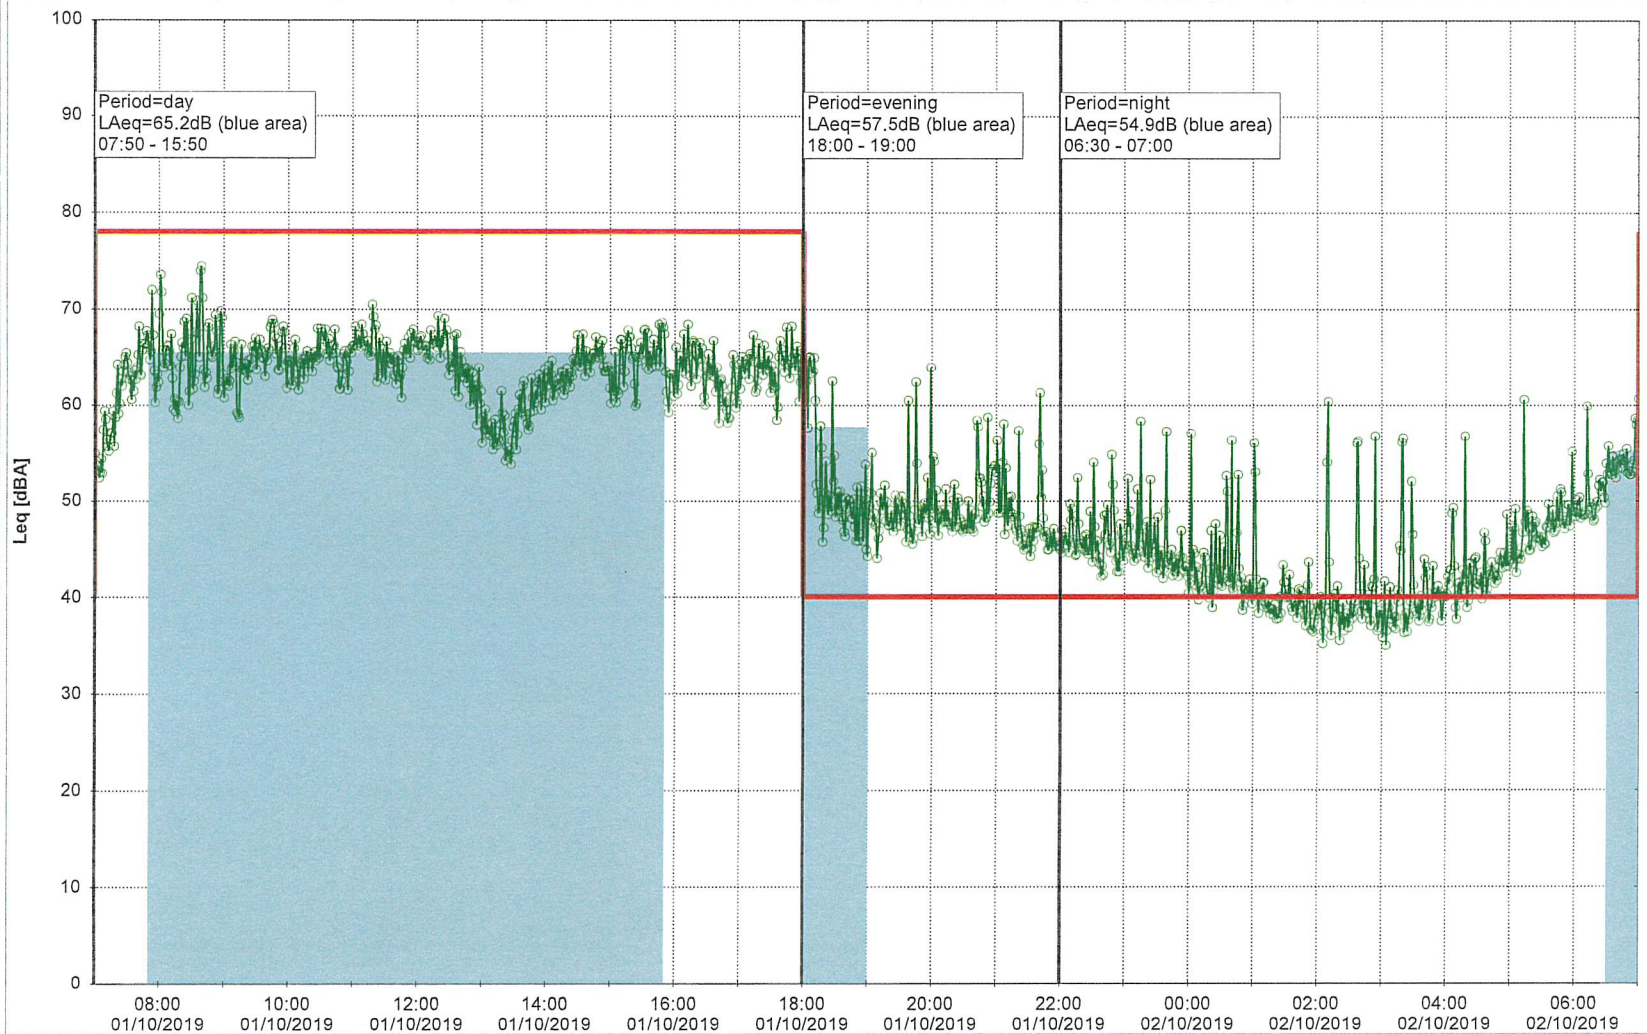

### Noise Time Related Diagram

01/10/2019  
02/10/2019

○ NEL\_NS01

Project: Kronos Sydhavnen  
Construction: Ny Ellebjerg  
Location: N-V

02/10/2019  
03/10/2019

Remarks

...

### Noise Time Related Diagram

NEL\_NS01

Project: Kronos Sydhavnen  
Construction: Ny Ellebjerg  
Location: N-V

Remarks

...

### Noise Time Related Diagram

03/10/2019  
04/10/2019

NEL\_NS01

Project: Kronos Sydhavnen  
Construction: Ny Ellebjerg  
Location: N-V

Remarks

...

### Noise Time Related Diagram

NEL\_NS01

Project: Kronos Sydhavnen  
Construction: Ny Ellebjerg  
Location: N-V