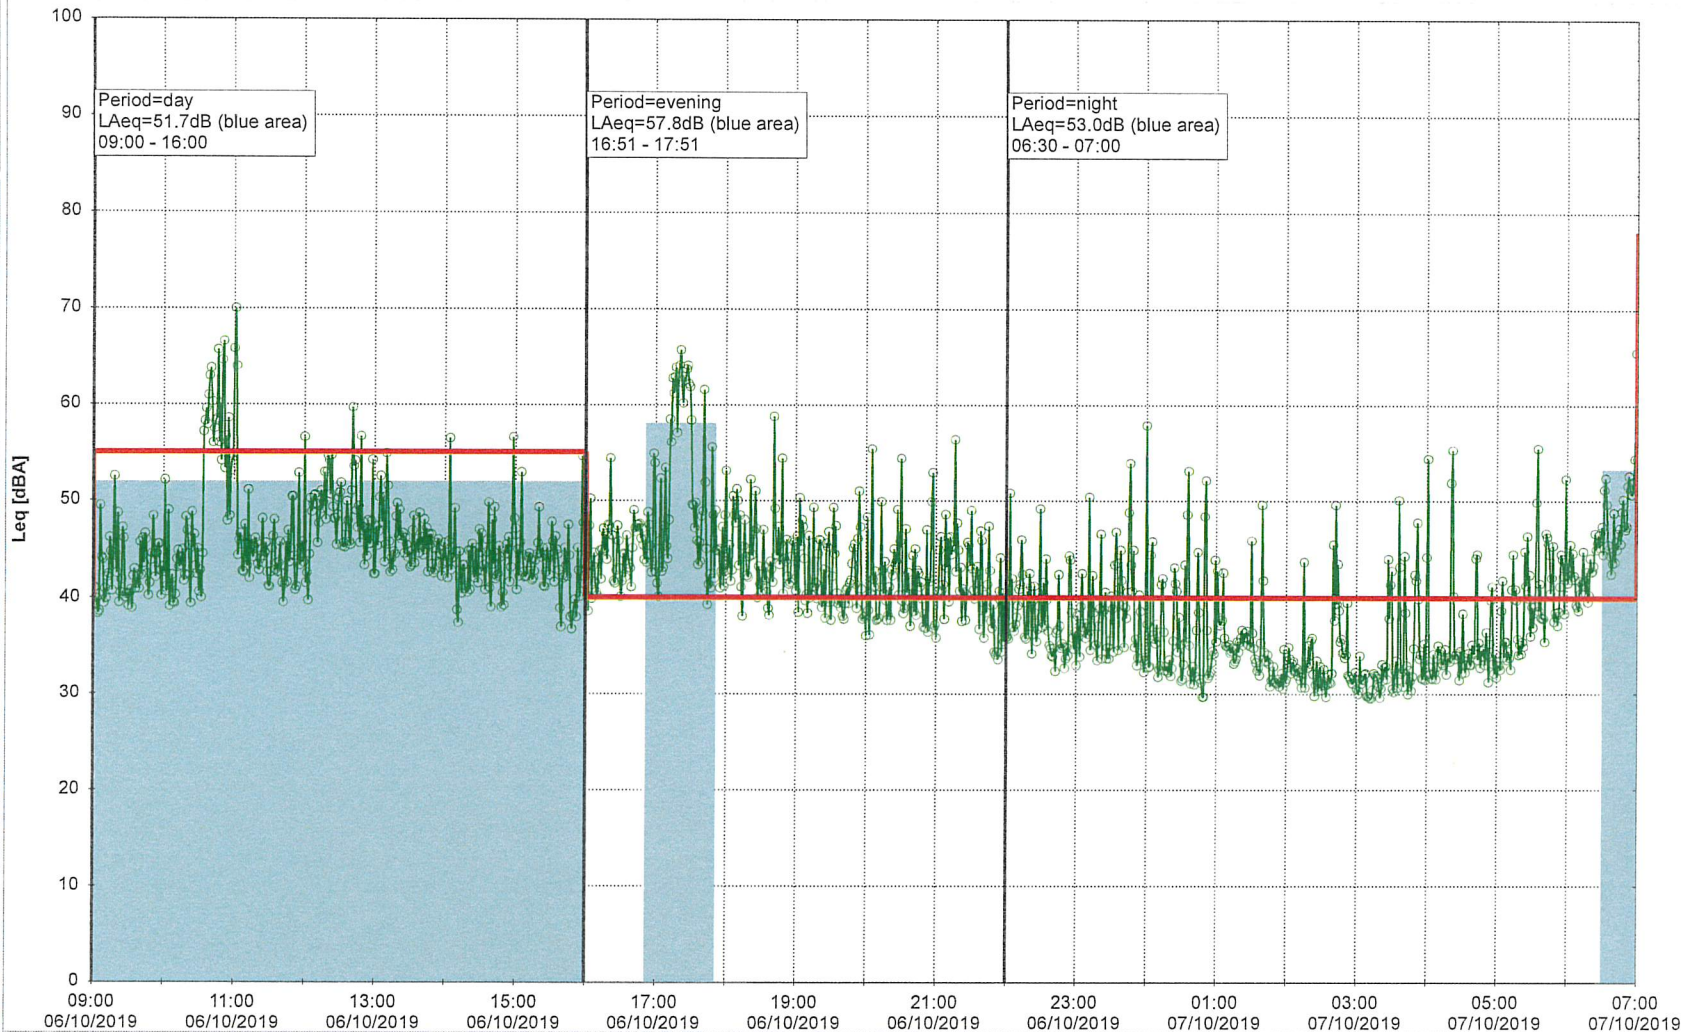

### Noise Time Related Diagram

NEL\_NS01

Project: Kronos Sydhavnen  
Construction: Ny Ellebjerg  
Location: N-V

06/10/2019  
07/10/2019

Remarks

...

### Noise Time Related Diagram

NEL\_NS01

Project: Kronos Sydhavnen  
Construction: Ny Ellebjerg  
Location: N-V