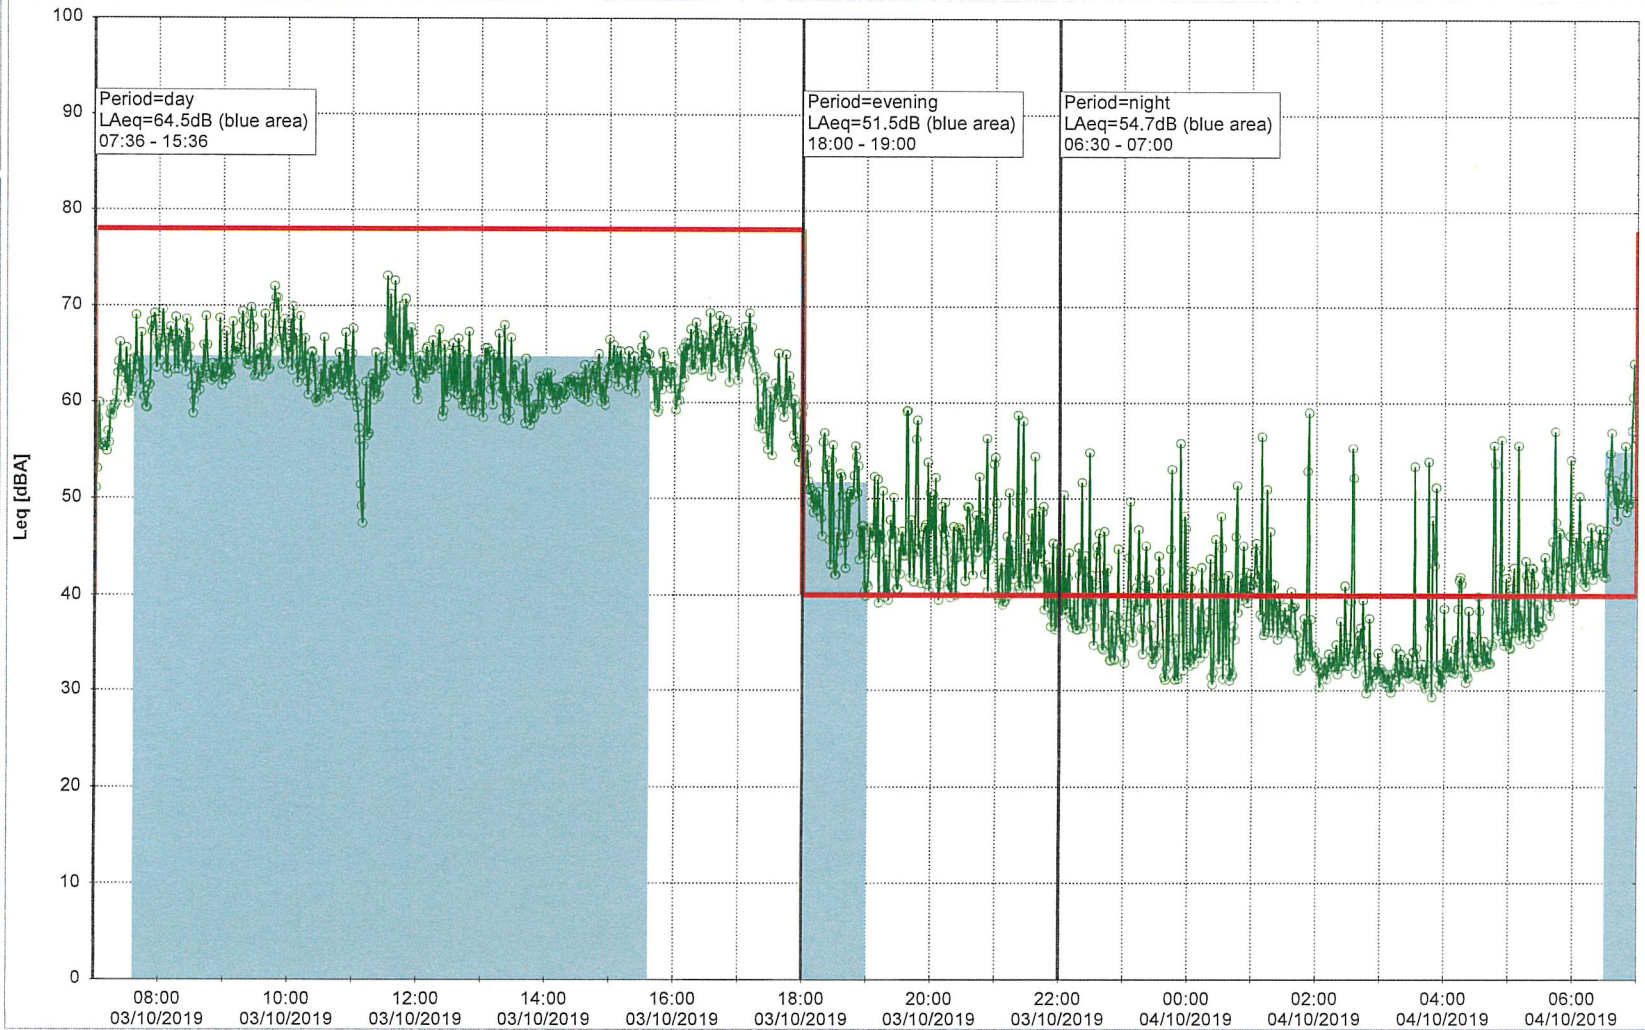

### Noise Time Related Diagram

NEL\_NS01

Project: Kronos Sydhavnen  
Construction: Ny Ellebjerg  
Location: N-V

Remarks

...

### Noise Time Related Diagram

03/10/2019  
04/10/2019

NEL\_NS01

Project: Kronos Sydhavnen  
Construction: Ny Ellebjerg  
Location: N-V

Remarks

...

### Noise Time Related Diagram

04/10/2019  
05/10/2019

NEL\_NS01

Project: Kronos Sydhavnen  
Construction: Ny Ellebjerg  
Location: N-V

05/10/2019  
06/10/2019

### Noise Time Related Diagram

NEL\_NS01

Project: Kronos Sydhavnen  
Construction: Ny Ellebjerg  
Location: N-V