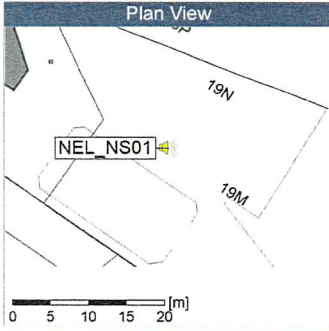

Project: Kronos Sydhavnen
Construction: Ny Ellebjerg
Location: N-V

Noise Time Related Diagram

01/10/2019
02/10/2019

○ NEL_NS01