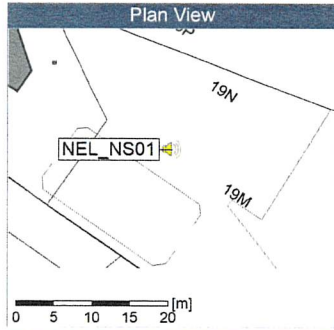

### Noise Time Related Diagram

01/10/2019  
02/10/2019

○ NEL\_NS01

Project: Kronos Sydhavnen  
Construction: Ny Ellebjerg  
Location: N-V

02/10/2019  
03/10/2019

Remarks

...