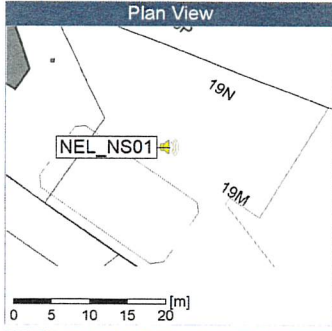

### Noise Time Related Diagram

03/10/2019  
04/10/2019

NEL\_NS01

Project: Kronos Sydhavnen  
Construction: Ny Ellebjerg  
Location: N-V

Remarks

...