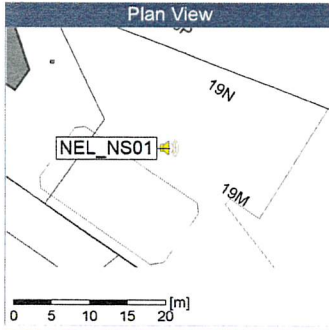

Project: Kronos Sydhavnen
Construction: Ny Ellebjerg
Location: N-V