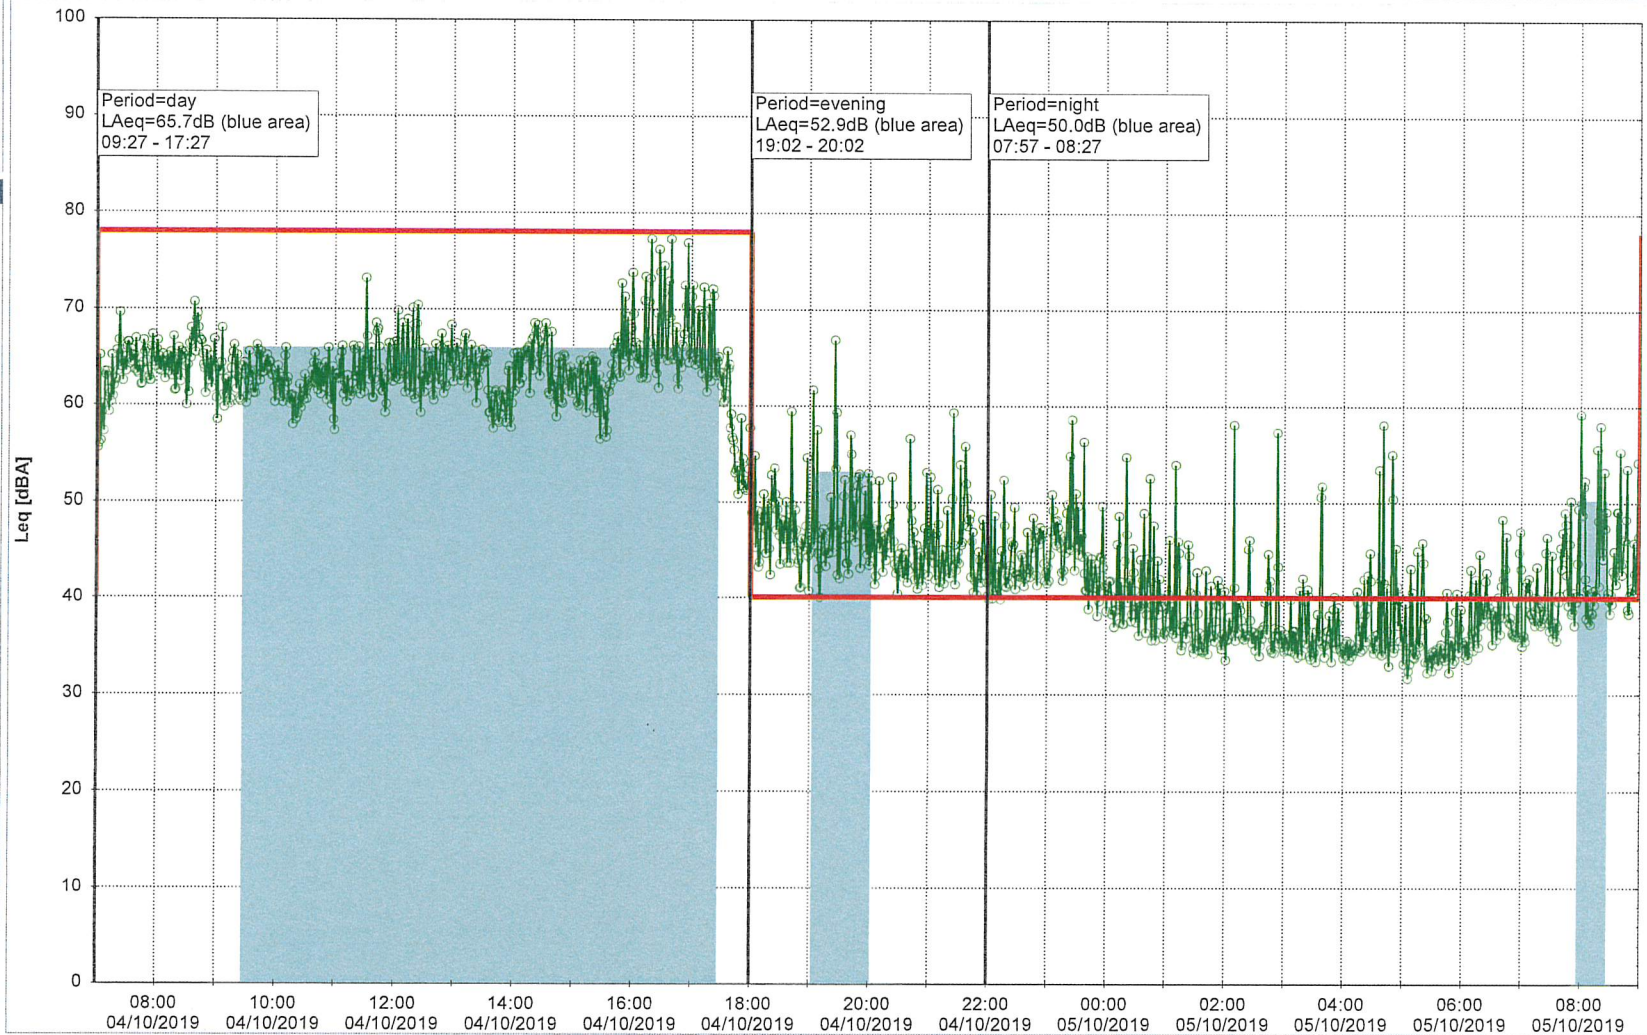

### Noise Time Related Diagram

03/10/2019  
04/10/2019

NEL\_NS01

Project: Kronos Sydhavnen  
Construction: Ny Ellebjerg  
Location: N-V

Remarks

...

### Noise Time Related Diagram

04/10/2019  
05/10/2019

NEL\_NS01

Project: Kronos Sydhavnen  
Construction: Ny Ellebjerg  
Location: N-V

05/10/2019  
06/10/2019