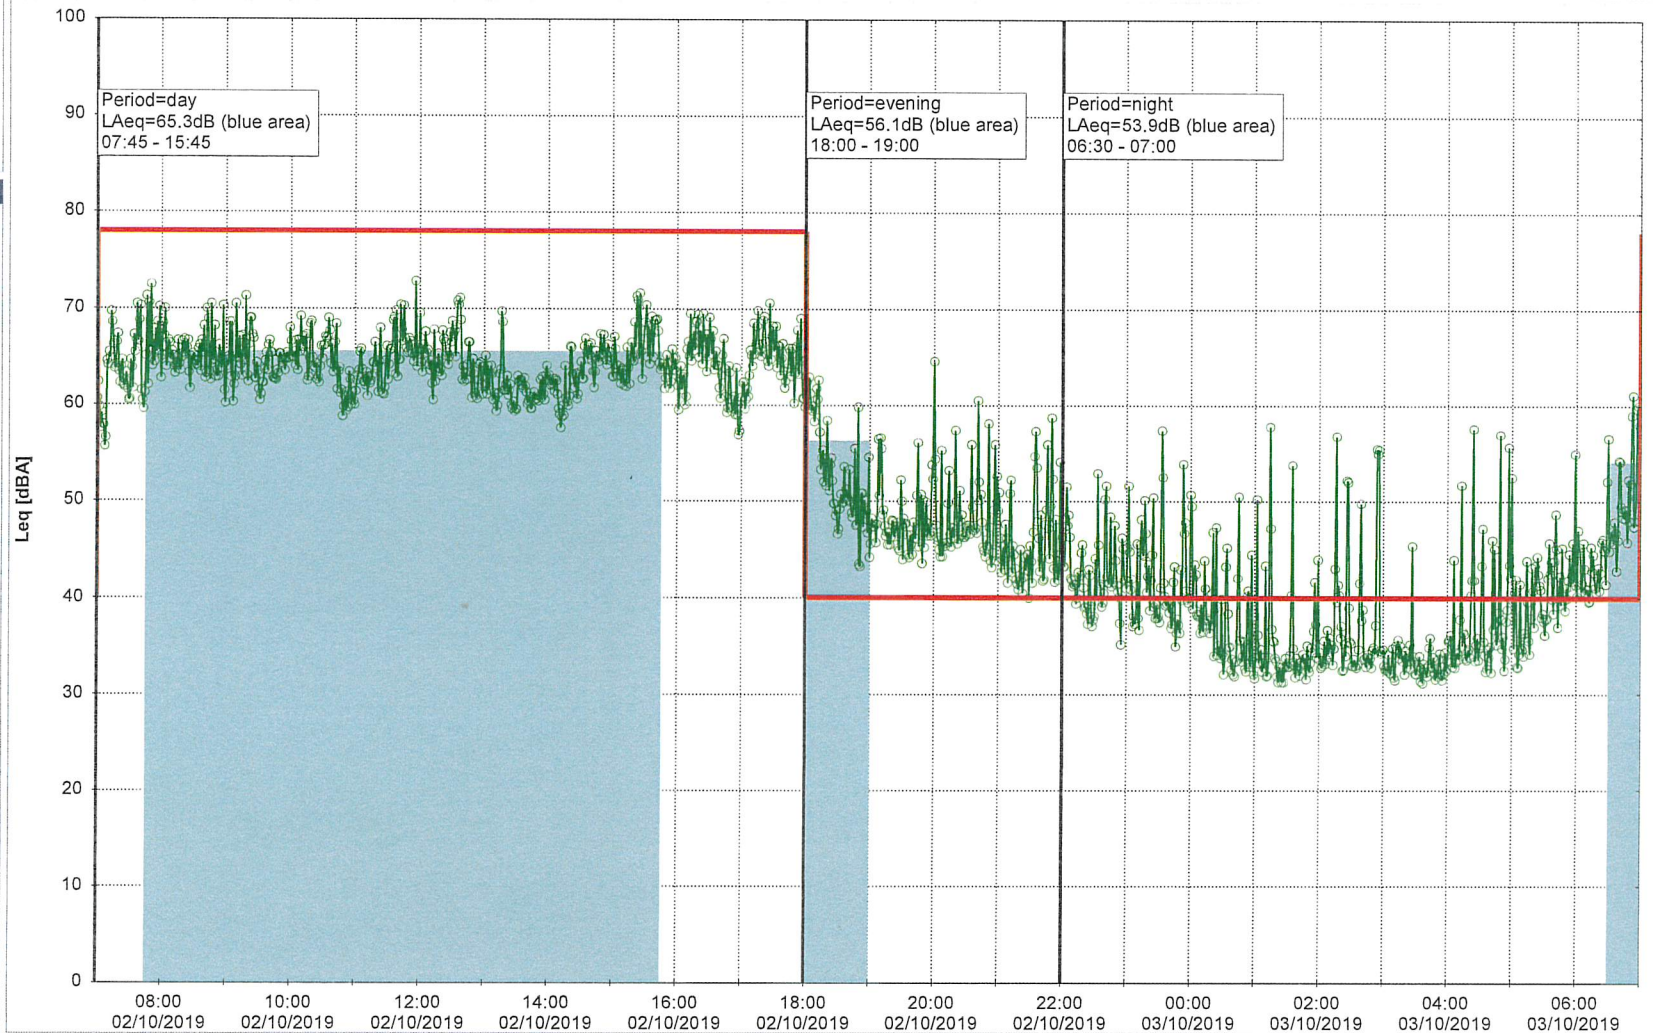

### Noise Time Related Diagram

01/10/2019  
02/10/2019

○ NEL\_NS01

Project: Kronos Sydhavnen  
Construction: Ny Ellebjerg  
Location: N-V

02/10/2019  
03/10/2019

Remarks

...

### Noise Time Related Diagram

NEL\_NS01

Project: Kronos Sydhavnen  
Construction: Ny Ellebjerg  
Location: N-V

Remarks

...

### Noise Time Related Diagram

NEL\_NS01

Project: Kronos Sydhavnen  
Construction: Ny Ellebjerg  
Location: N-V