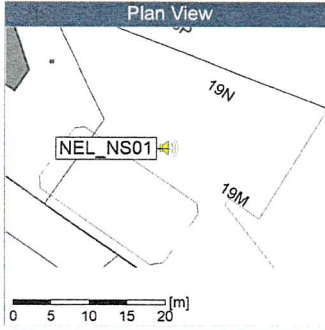

Project: Kronos Sydhavnen
Construction: Ny Ellebjerg
Location: N-V

Noise Time Related Diagram

07/10/2019
08/10/2019

o o o o NEL_NS01