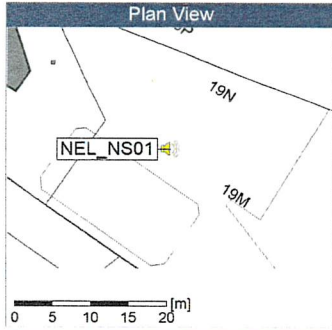

### Noise Time Related Diagram

NEL\_NS01

Project: Kronos Sydhavnen  
Construction: Ny Ellebjerg  
Location: N-V

06/10/2019  
07/10/2019

Remarks

...