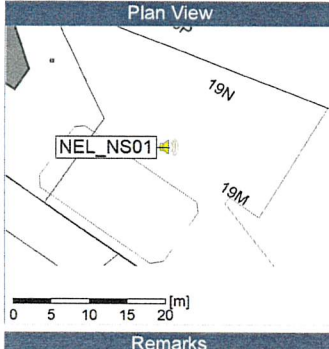

Project: Kronos Sydhavnen
Construction: Ny Ellebjerg
Location: N-V

05/10/2019
06/10/2019

Noise Time Related Diagram

NEL_NS01