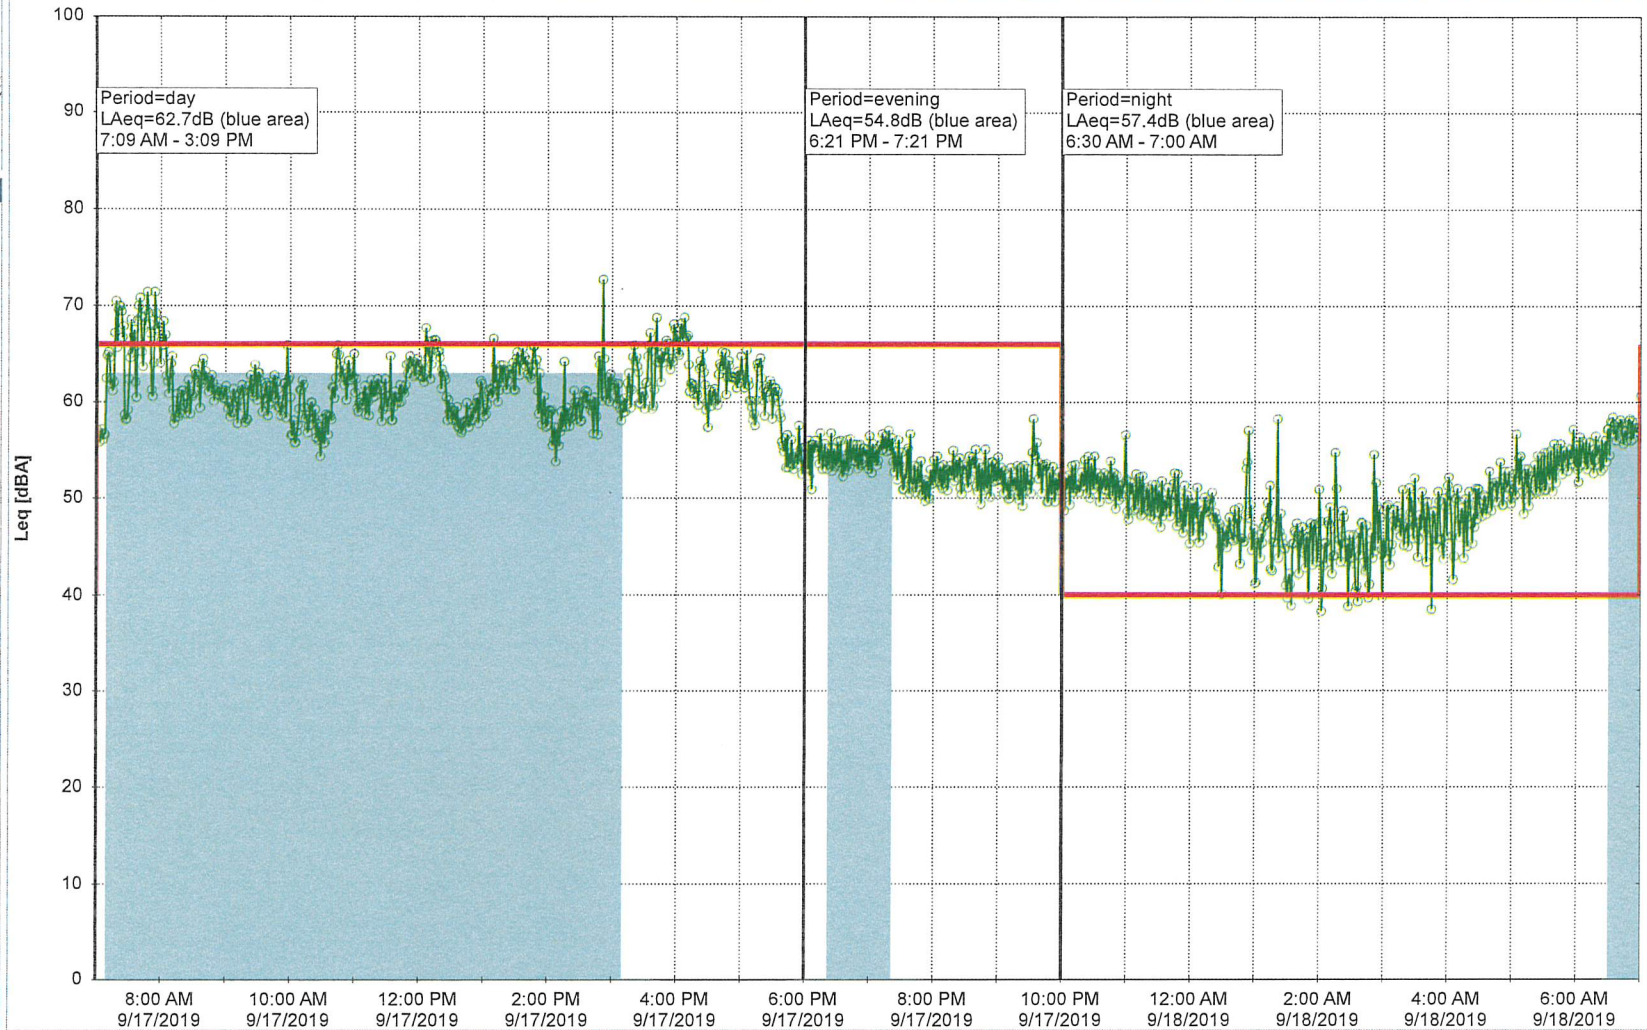

### Noise Time Related Diagram

SLU\_NS01

Project: Kronos Sydhavnen  
Construction: Sluseholmen  
Location: N-V

9/17/2019  
9/18/2019

### Noise Time Related Diagram

SLU\_NS01

Project: Kronos Sydhavnen  
Construction: Sluseholmen  
Location: N-V

9/18/2019  
9/19/2019

### Noise Time Related Diagram

SLU\_NS01

Project: Kronos Sydhavnen  
Construction: Sluseholmen  
Location: N-V

9/20/2019  
9/21/2019

Plan View

Remarks

...

### Noise Time Related Diagram

SLU\_NS01

Project: Kronos Sydhavnen  
Construction: Sluseholmen  
Location: N-V

9/21/2019  
9/22/2019

Plan View

Remarks

...

Noise Time Related Diagram