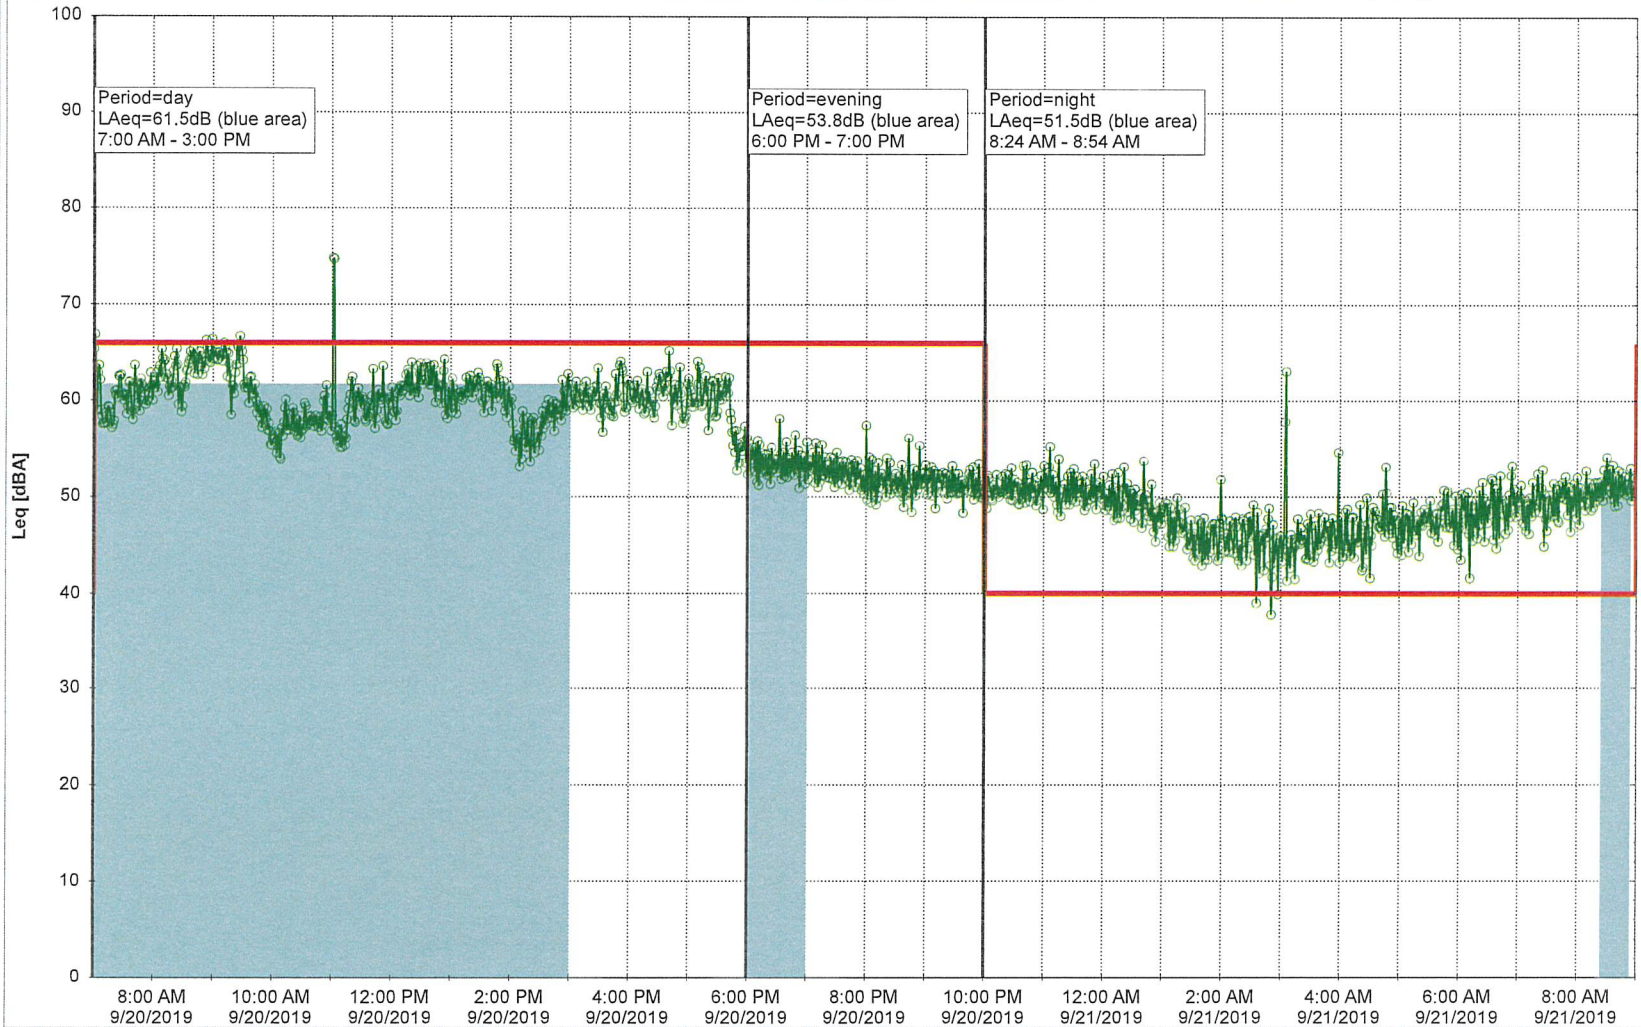

### Noise Time Related Diagram

SLU\_NS01

Project: Kronos Sydhavnen  
Construction: Sluseholmen  
Location: N-V

9/20/2019  
9/21/2019

Plan View

Remarks

...

### Noise Time Related Diagram

SLU\_NS01

Project: Kronos Sydhavnen  
Construction: Sluseholmen  
Location: N-V

9/21/2019  
9/22/2019

Plan View

Remarks

...

Noise Time Related Diagram