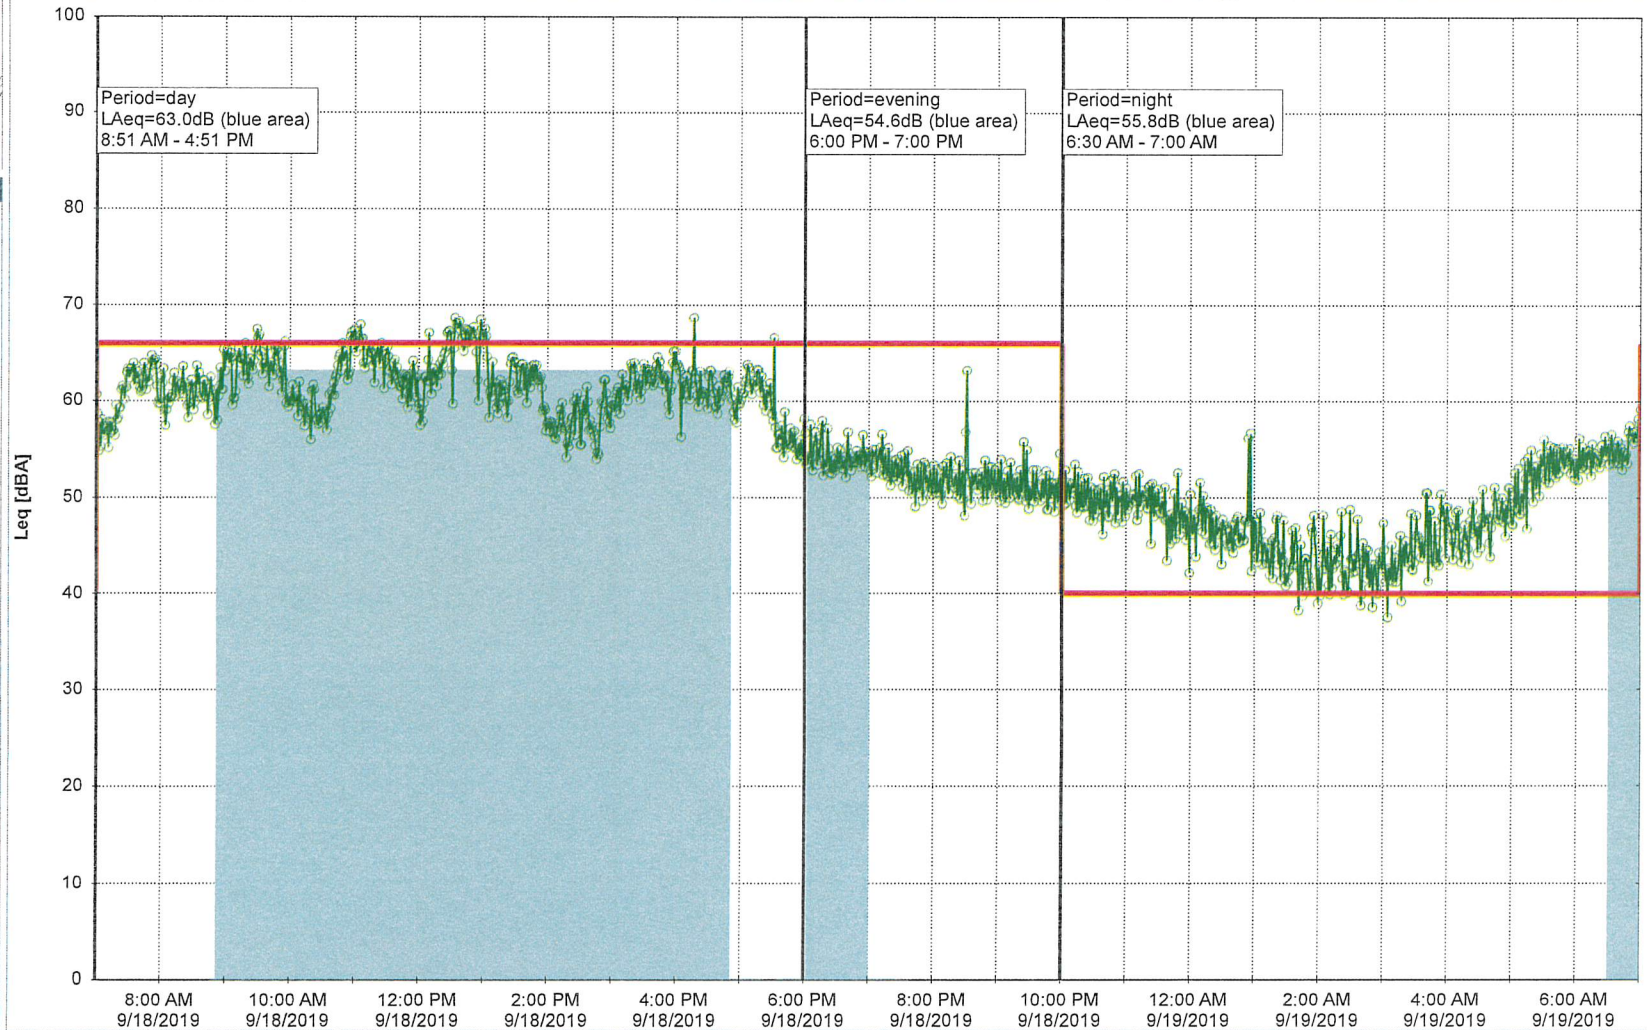

### Noise Time Related Diagram

SLU\_NS01

Project: Kronos Sydhavnen  
Construction: Sluseholmen  
Location: N-V

9/18/2019  
9/19/2019

### Noise Time Related Diagram

Remarks

SLU\_NS01

Project: Kronos Sydhavnen  
Construction: Sluseholmen  
Location: N-V

9/19/2019  
9/20/2019

Plan View

### Noise Time Related Diagram

SLU\_NS01

Project: Kronos Sydhavnen  
Construction: Sluseholmen  
Location: N-V

9/21/2019  
9/22/2019

Plan View

Remarks

...

Noise Time Related Diagram