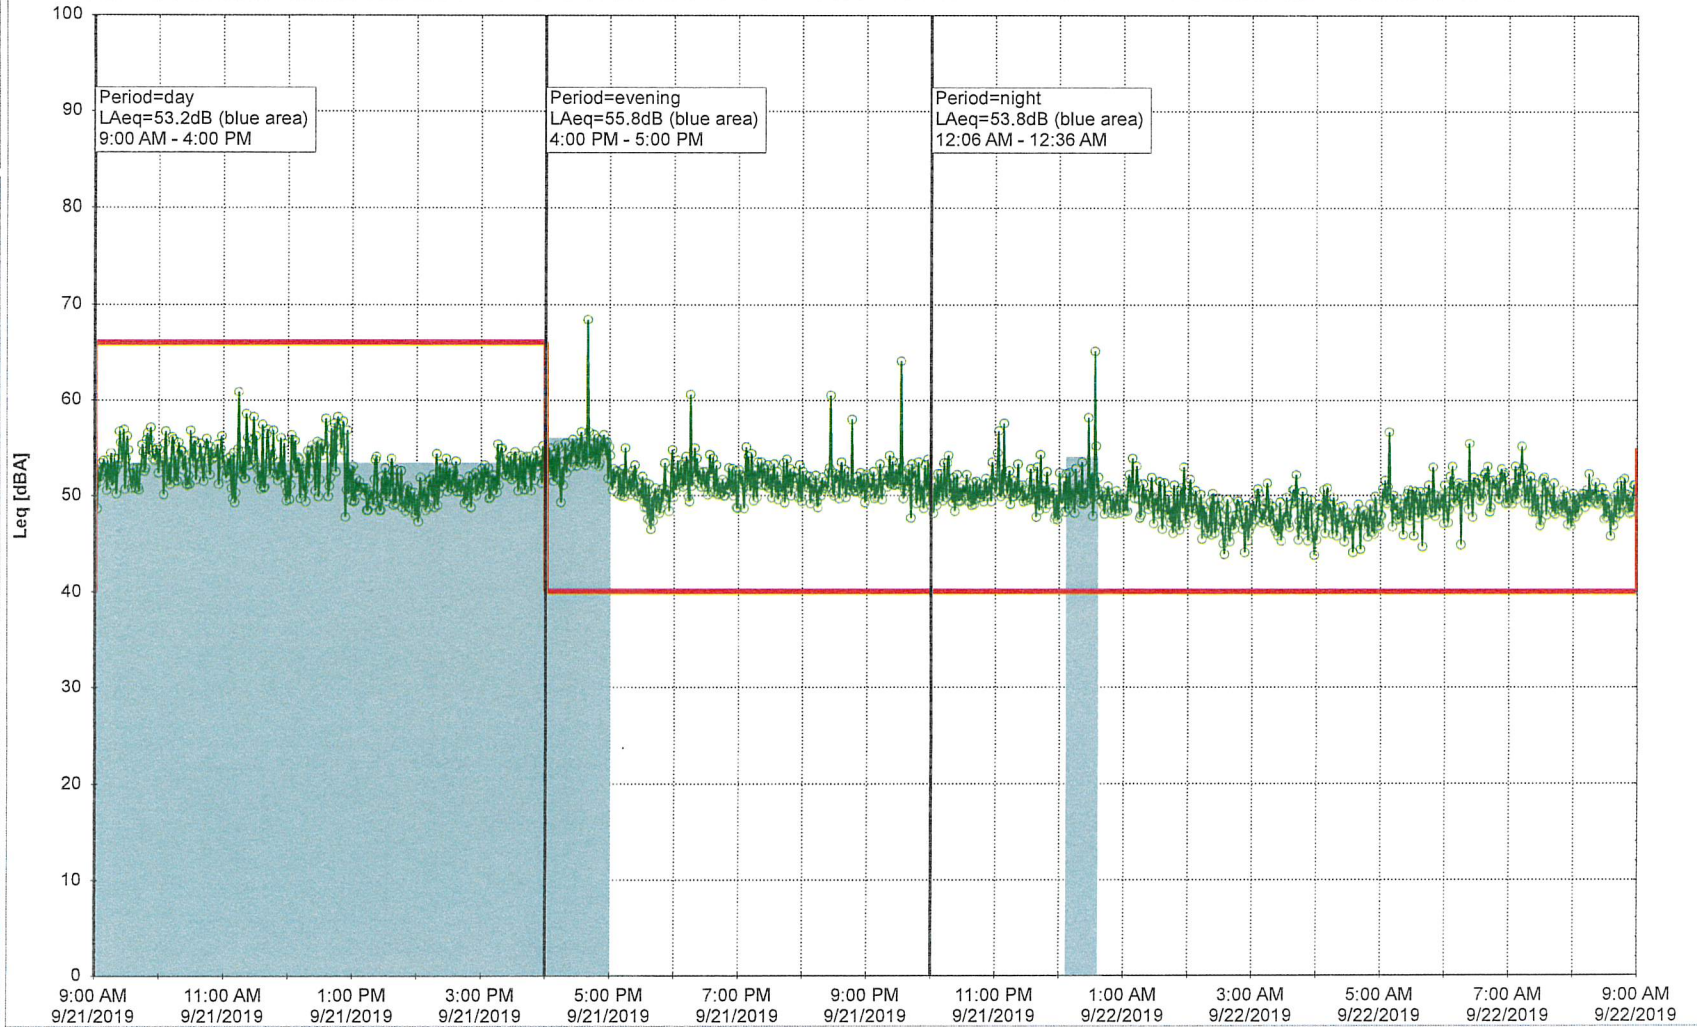

### Noise Time Related Diagram

SLU\_NS01

Project: Kronos Sydhavnen  
Construction: Sluseholmen  
Location: N-V

9/21/2019  
9/22/2019

Plan View

Remarks

...

Noise Time Related Diagram

SLU\_NS01

Project: Kronos Sydhavnen  
Construction: Sluseholmen  
Location: N-V

9/22/2019  
9/23/2019

### Noise Time Related Diagram

SLU\_NS01