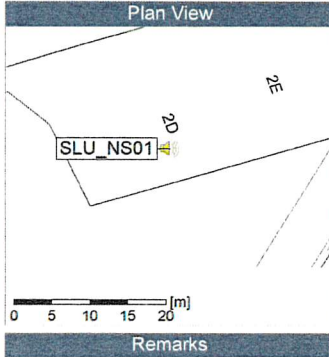

Project: Kronos Sydhavnen
Construction: Sluseholmen
Location: N-V

9/18/2019
9/19/2019

Noise Time Related Diagram

Remarks

SLU_NS01