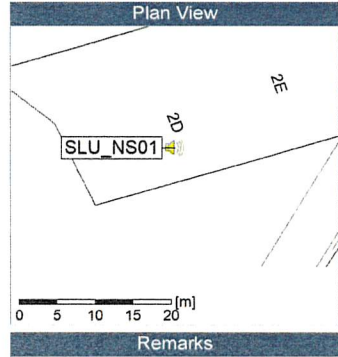

### Noise Time Related Diagram

SLU\_NS01

Project: Kronos Sydhavnen  
Construction: Sluseholmen  
Location: N-V

9/21/2019  
9/22/2019

Plan View

Remarks

...

Noise Time Related Diagram

SLU\_NS01

Project: Kronos Sydhavnen  
Construction: Sluseholmen  
Location: N-V

9/22/2019  
9/23/2019

### Noise Time Related Diagram

SLU\_NS01