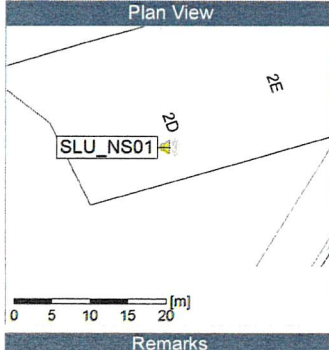

Project: Kronos Sydhavnen
Construction: Sluseholmen
Location: N-V

9/16/2019
9/17/2019

Noise Time Related Diagram

SLU_NS01