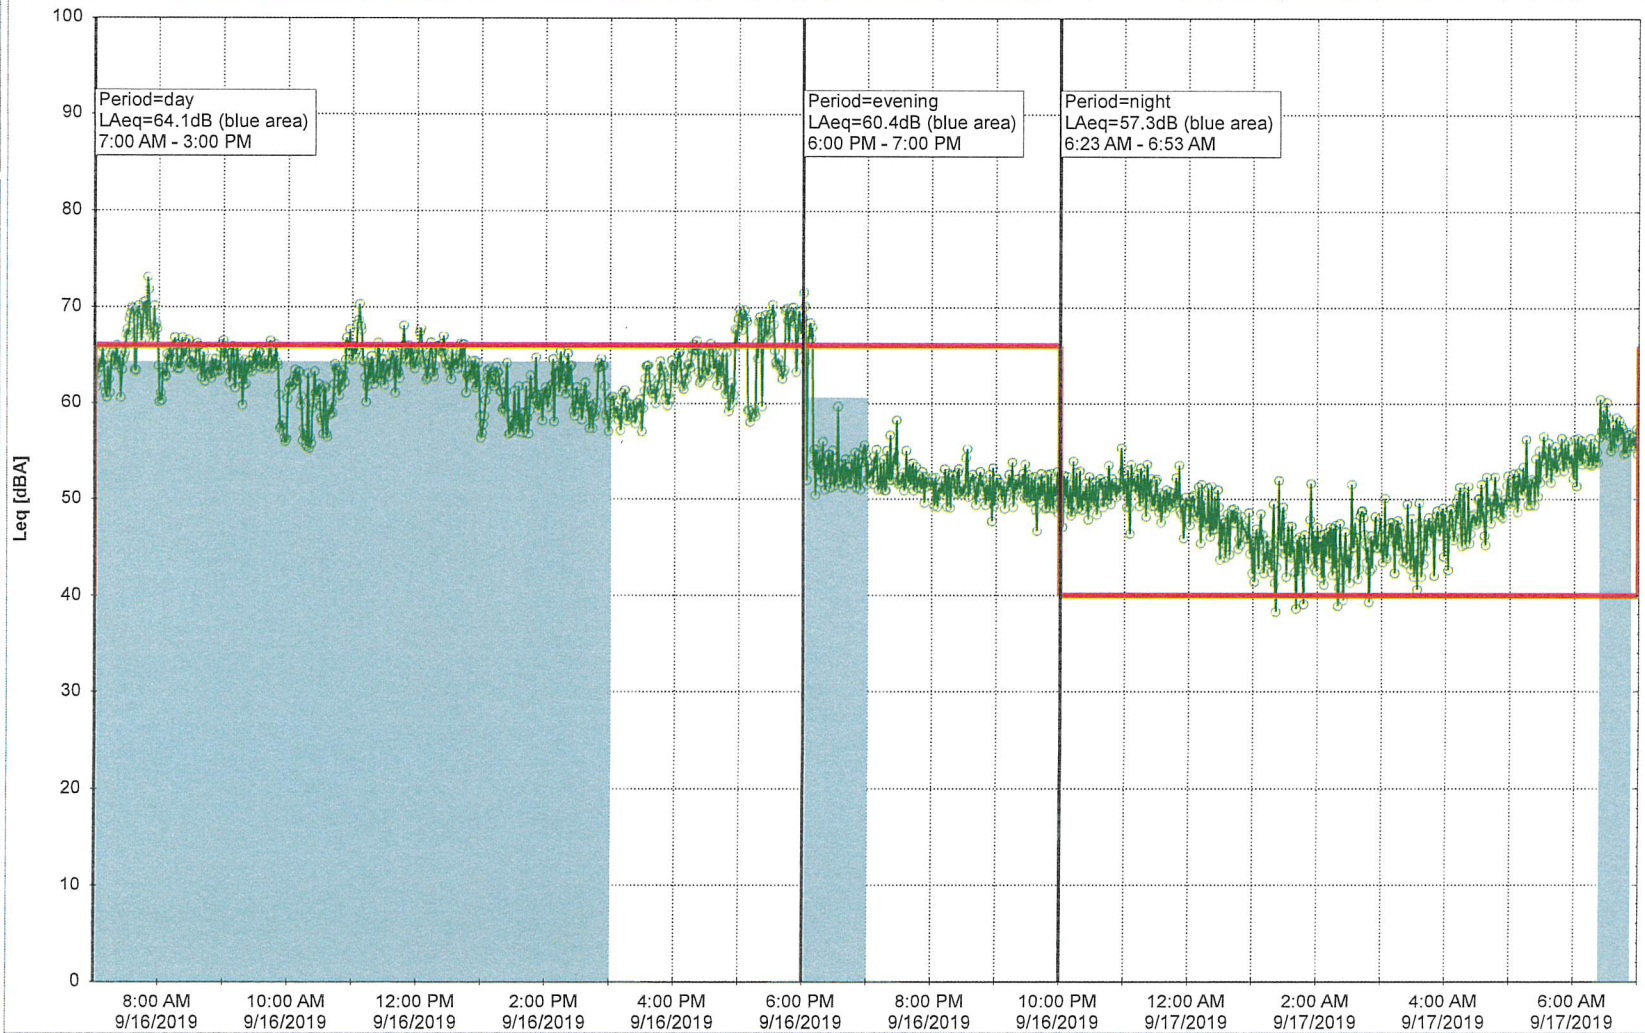

### Noise Time Related Diagram

SLU\_NS01

Project: Kronos Sydhavnen  
Construction: Sluseholmen  
Location: N-V

9/17/2019  
9/18/2019

### Noise Time Related Diagram

SLU\_NS01

Project: Kronos Sydhavnen  
Construction: Sluseholmen  
Location: N-V

9/18/2019  
9/19/2019

### Noise Time Related Diagram

SLU\_NS01

Project: Kronos Sydhavnen  
Construction: Sluseholmen  
Location: N-V

9/20/2019  
9/21/2019

Plan View

Remarks

...

### Noise Time Related Diagram

SLU\_NS01

Project: Kronos Sydhavnen  
Construction: Sluseholmen  
Location: N-V

9/21/2019  
9/22/2019

Plan View

Remarks

...

Noise Time Related Diagram