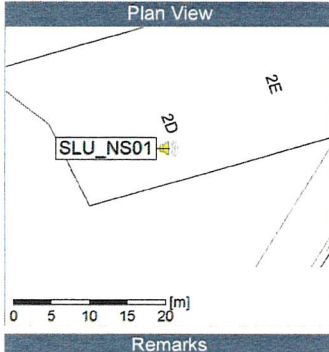

Project: Kronos Sydhavnen
Construction: Sluseholmen
Location: N-V

9/17/2019
9/18/2019

Noise Time Related Diagram

SLU_NS01