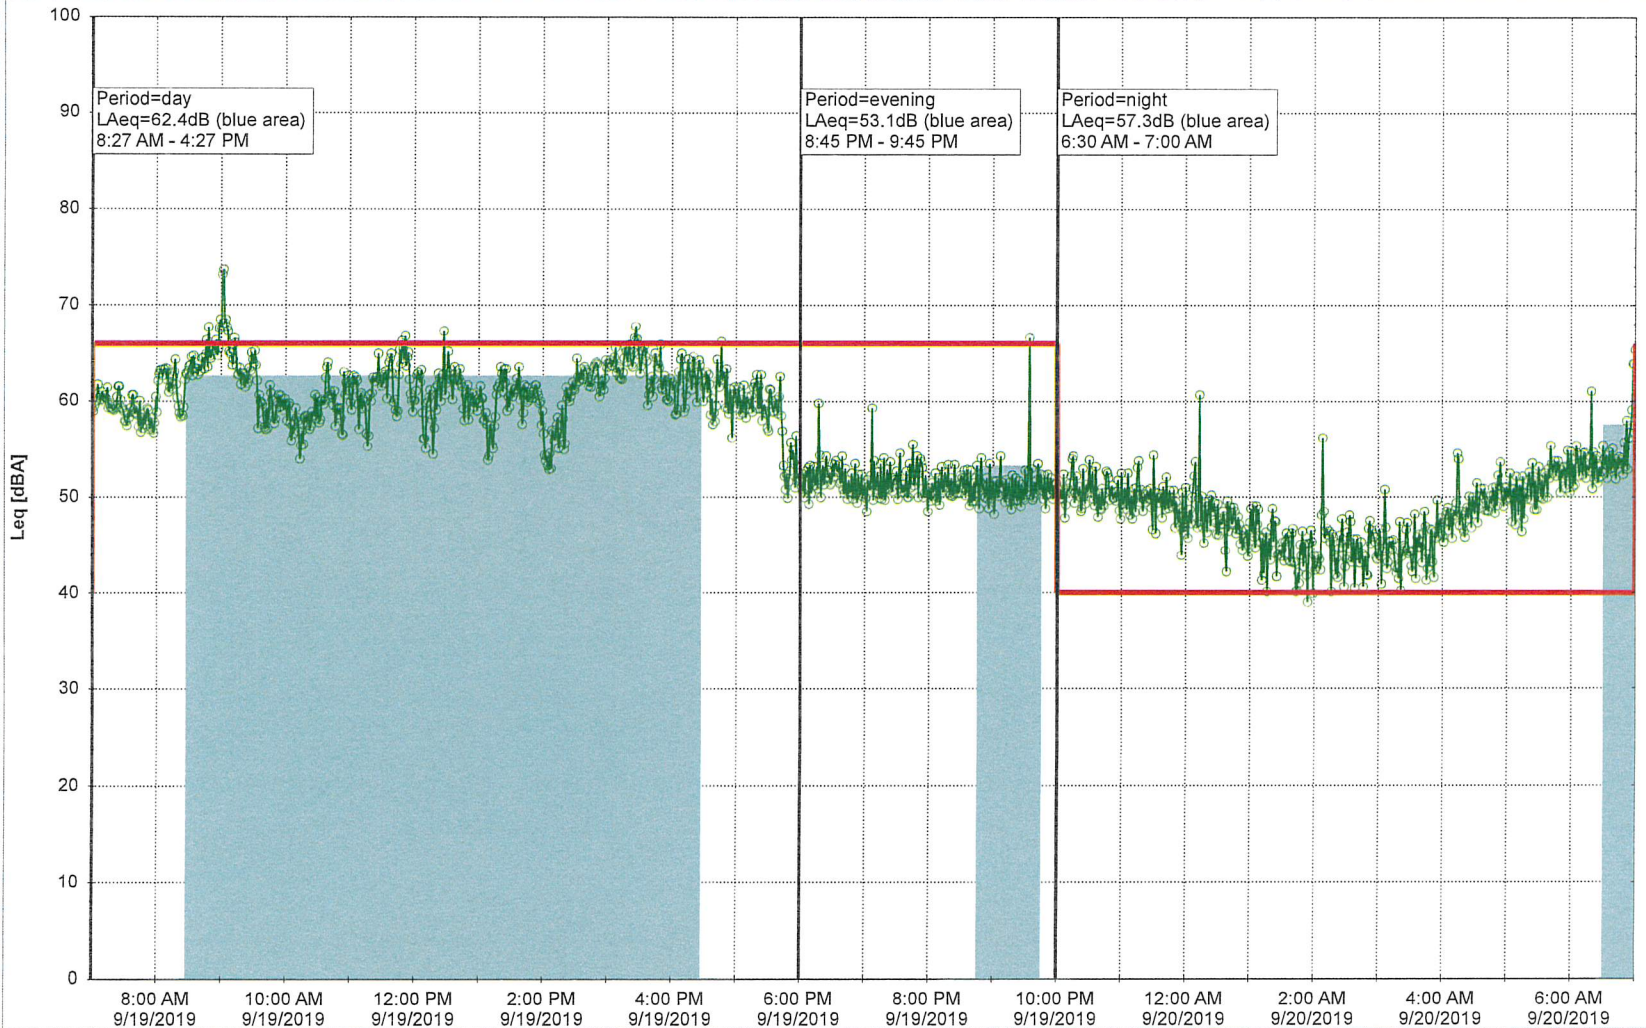

### Noise Time Related Diagram

Remarks

SLU\_NS01

Project: Kronos Sydhavnen  
Construction: Sluseholmen  
Location: N-V

9/19/2019  
9/20/2019

Plan View

### Noise Time Related Diagram

SLU\_NS01

Project: Kronos Sydhavnen  
Construction: Sluseholmen  
Location: N-V

9/20/2019  
9/21/2019

Plan View

Remarks

...

### Noise Time Related Diagram

SLU\_NS01

Project: Kronos Sydhavnen  
Construction: Sluseholmen  
Location: N-V

9/21/2019  
9/22/2019

Plan View

Remarks

...

Noise Time Related Diagram