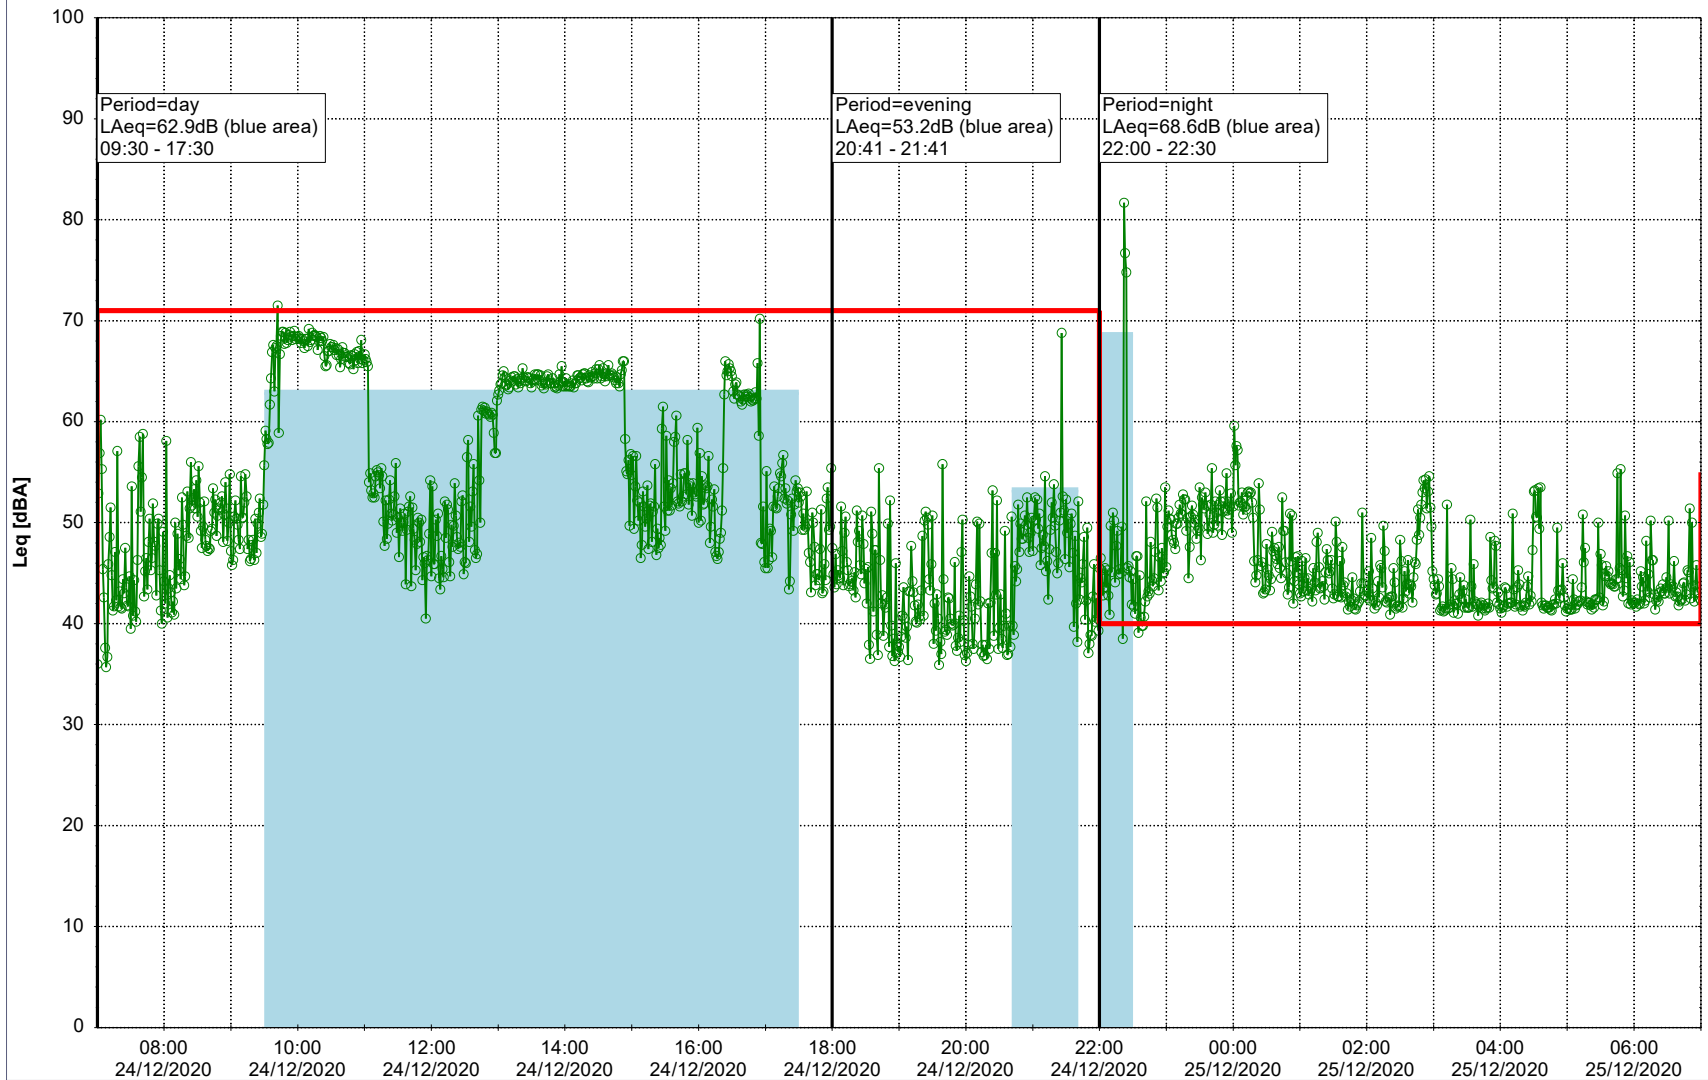

Remarks

...

Noise Time Related Diagram

23/12/2020
24/12/2020

○ NEL_NS01

Project: Kronos Sydhavnen
Construction: Ny Ellebjerg
Location: N-V

Plan View

Remarks

...

Noise Time Related Diagram

24/12/2020
25/12/2020

○ NEL_NS01

Project: Kronos Sydhavnen
Construction: Ny Ellebjerg
Location: N-V

Plan View

Remarks

...

Noise Time Related Diagram

25/12/2020
26/12/2020

○ ○ ○ ○ NEL_NS01

Project: Kronos Sydhavnen
Construction: Ny Ellebjerg
Location: N-V

Plan View

Remarks

...

Noise Time Related Diagram

26/12/2020
27/12/2020

○ ○ ○ ○ NEL_NS01

Project: Kronos Sydhavnen
Construction: Ny Ellebjerg
Location: N-V

Plan View

Remarks

...

Noise Time Related Diagram

27/12/2020
28/12/2020