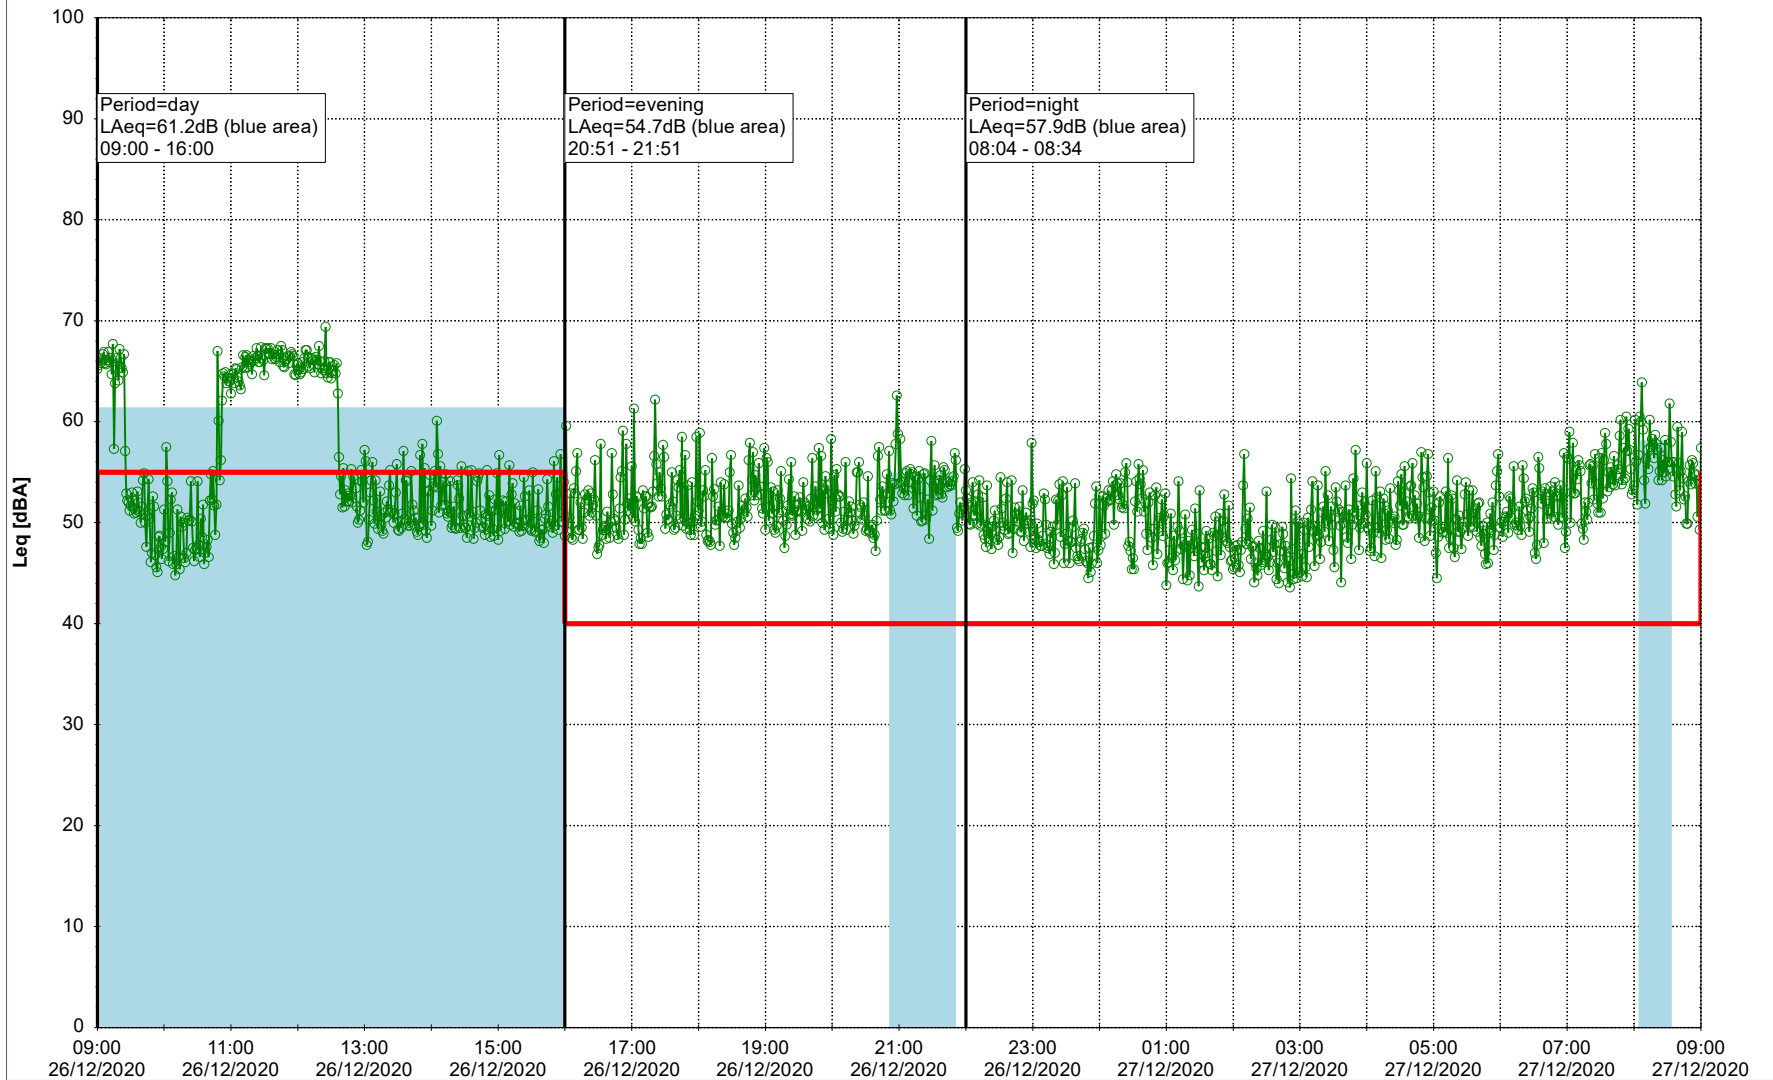

...

Noise Time Related Diagram

24/12/2020
25/12/2020

○ NEL_NS01

Project: Kronos Sydhavnen
Construction: Ny Ellebjerg
Location: N-V

Plan View

Remarks

...

Noise Time Related Diagram

25/12/2020
26/12/2020

○ ○ ○ ○ NEL_NS01

Project: Kronos Sydhavnen
Construction: Ny Ellebjerg
Location: N-V

Plan View

Remarks

...

Noise Time Related Diagram

26/12/2020
27/12/2020

○ ○ ○ ○ NEL_NS01

Project: Kronos Sydhavnen
Construction: Ny Ellebjerg
Location: N-V

Plan View

Remarks

...

Noise Time Related Diagram

27/12/2020
28/12/2020