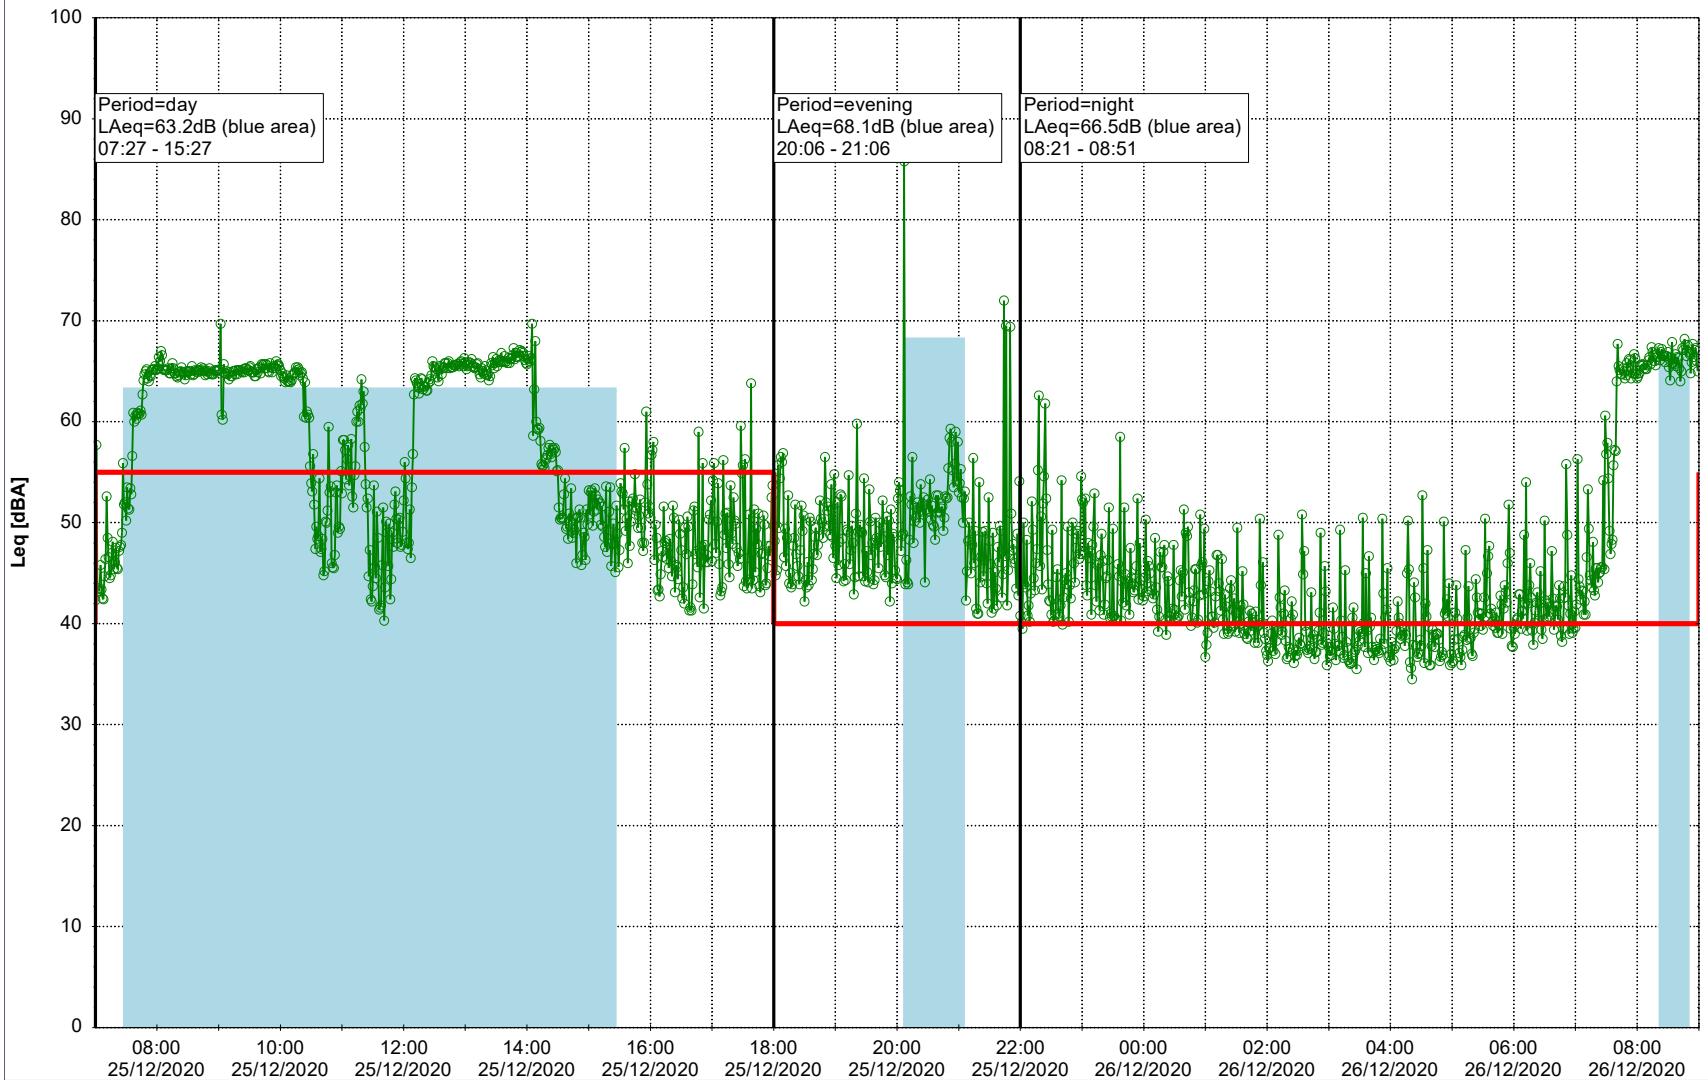

Remarks

...

Noise Time Related Diagram

23/12/2020
24/12/2020

○ NEL_NS01

Project: Kronos Sydhavnen
Construction: Ny Ellebjerg
Location: N-V

Plan View

Remarks

...

Noise Time Related Diagram

24/12/2020
25/12/2020

○ NEL_NS01

Project: Kronos Sydhavnen
Construction: Ny Ellebjerg
Location: N-V

Plan View

Remarks

...

Noise Time Related Diagram

25/12/2020
26/12/2020

○ ○ ○ ○ NEL_NS01

Project: Kronos Sydhavnen
Construction: Ny Ellebjerg
Location: N-V

Plan View

Remarks

...

Noise Time Related Diagram

26/12/2020
27/12/2020

○ ○ ○ ○ NEL_NS01

Project: Kronos Sydhavnen
Construction: Ny Ellebjerg
Location: N-V

Plan View

Remarks

...

Noise Time Related Diagram

27/12/2020
28/12/2020