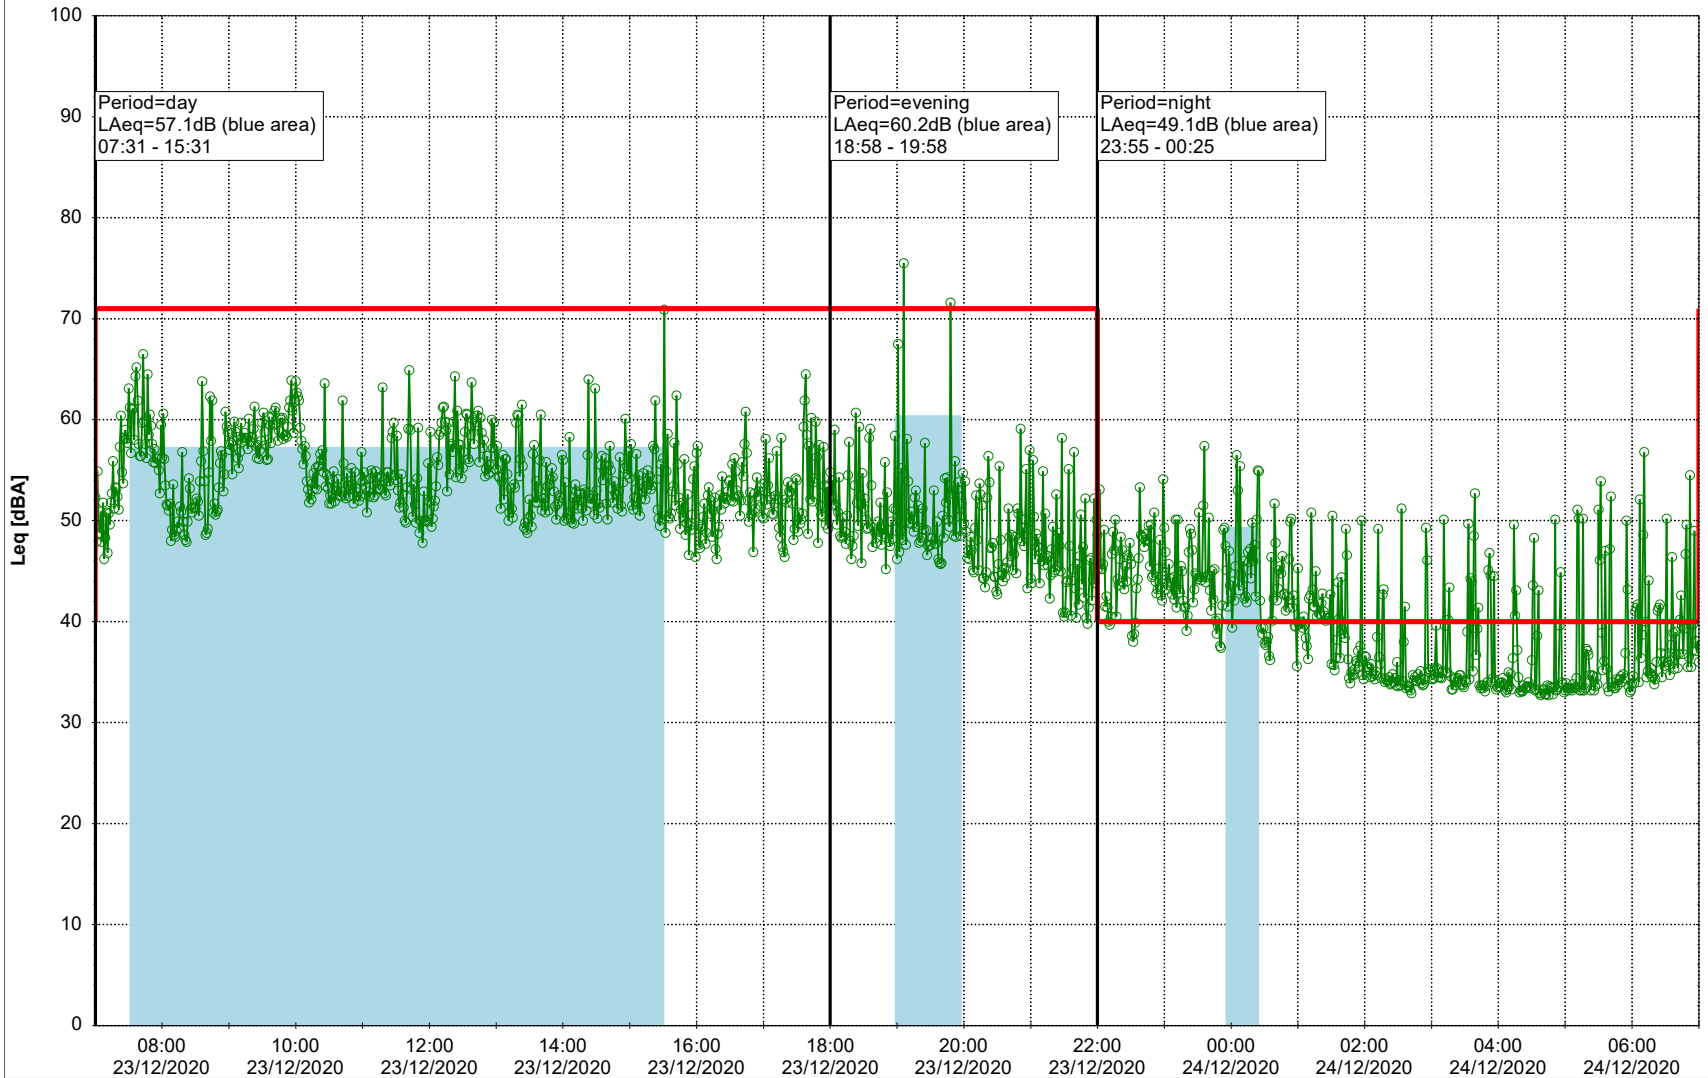

Plan View

Remarks

...

Noise Time Related Diagram

22/12/2020
23/12/2020

○○○ NEL_NS01

Project: Kronos Sydhavnen
Construction: Ny Ellebjerg
Location: N-V

Plan View

Remarks

...

Noise Time Related Diagram

23/12/2020
24/12/2020

○ NEL_NS01

Project: Kronos Sydhavnen
Construction: Ny Ellebjerg
Location: N-V

Plan View

Remarks

Noise Time Related Diagram

25/12/2020
26/12/2020

○ ○ ○ ○ NEL_NS01

Project: Kronos Sydhavnen
Construction: Ny Ellebjerg
Location: N-V

Plan View

Remarks

...

Noise Time Related Diagram

26/12/2020
27/12/2020

○ ○ ○ ○ NEL_NS01

Project: Kronos Sydhavnen
Construction: Ny Ellebjerg
Location: N-V

Plan View

Remarks

...

Noise Time Related Diagram

27/12/2020
28/12/2020