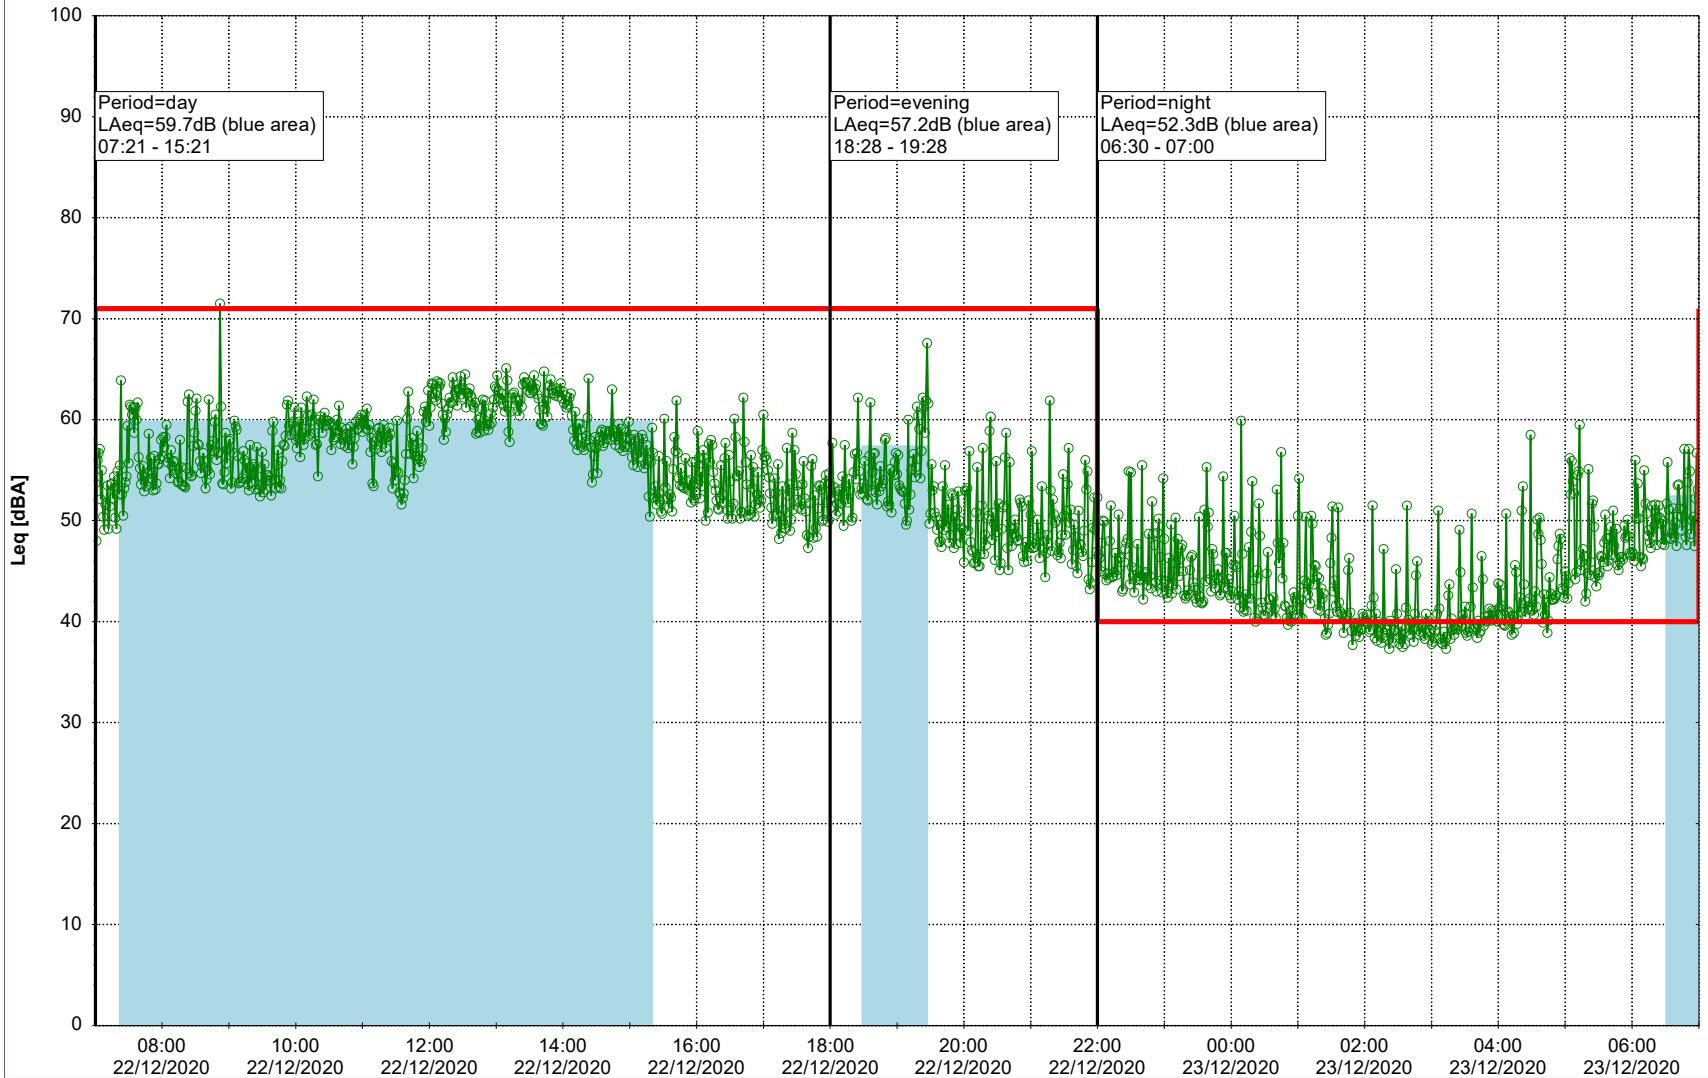

Plan View

Remarks

...

Noise Time Related Diagram

22/12/2020
23/12/2020

○○○ NEL_NS01

Project: Kronos Sydhavnen
Construction: Ny Ellebjerg
Location: N-V

Plan View

Remarks

...

Noise Time Related Diagram

23/12/2020
24/12/2020

○ NEL_NS01

Project: Kronos Sydhavnen
Construction: Ny Ellebjerg
Location: N-V

Plan View

Remarks

Noise Time Related Diagram

25/12/2020
26/12/2020

○ ○ ○ ○ NEL_NS01

Project: Kronos Sydhavnen
Construction: Ny Ellebjerg
Location: N-V

Plan View

Remarks

...

Noise Time Related Diagram

26/12/2020
27/12/2020

○ ○ ○ ○ NEL_NS01

Project: Kronos Sydhavnen
Construction: Ny Ellebjerg
Location: N-V

Plan View

Remarks

...

Noise Time Related Diagram

27/12/2020
28/12/2020