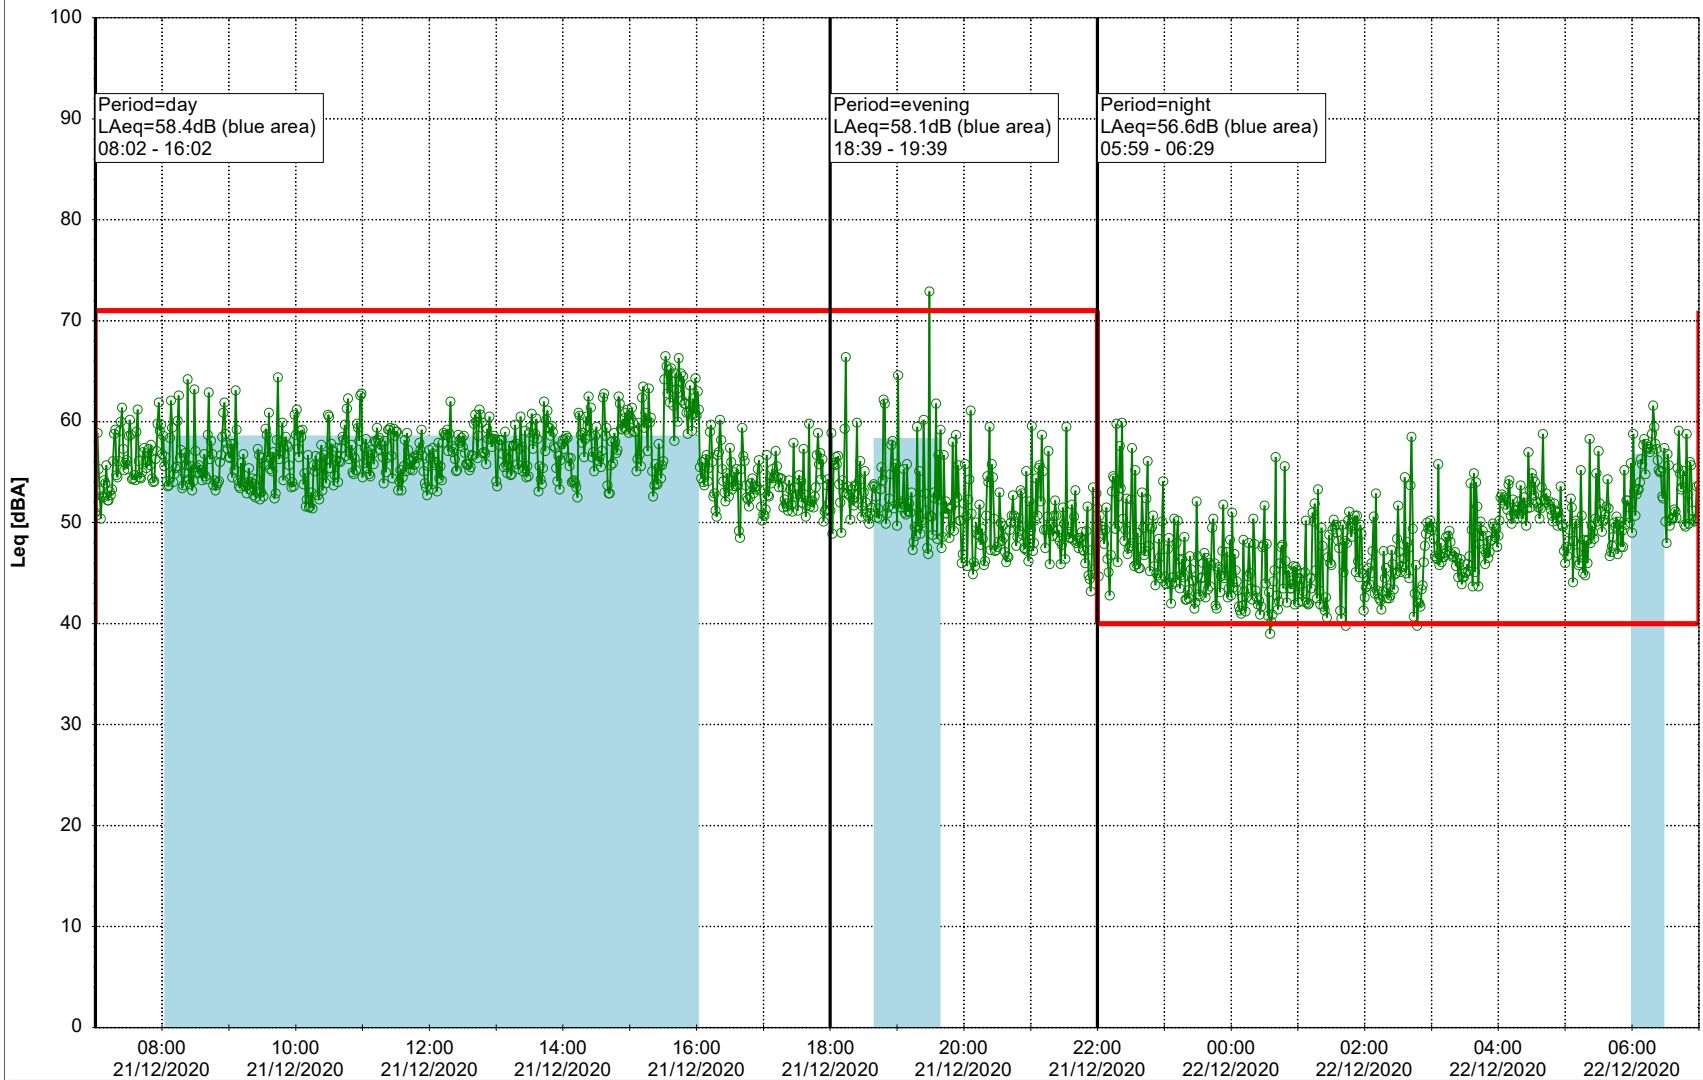

Project: Kronos Sydhavnen
Construction: Ny Ellebjerg
Location: N-V

21/12/2020
22/12/2020

Noise Time Related Diagram

○○○ NEL_NS01

Remarks

...

Project: Kronos Sydhavnen
Construction: Ny Ellebjerg
Location: N-V

Plan View

Remarks

...

Noise Time Related Diagram

22/12/2020
23/12/2020

○○○ NEL_NS01

Project: Kronos Sydhavnen
Construction: Ny Ellebjerg
Location: N-V

Plan View

Remarks

...

Noise Time Related Diagram

23/12/2020
24/12/2020

○ NEL_NS01

Project: Kronos Sydhavnen
Construction: Ny Ellebjerg
Location: N-V

Plan View

Remarks

26/12/2020
27/12/2020

○ ○ ○ ○ NEL_NS01

Project: Kronos Sydhavnen
Construction: Ny Ellebjerg
Location: N-V

Plan View

Remarks

...

Noise Time Related Diagram

27/12/2020
28/12/2020