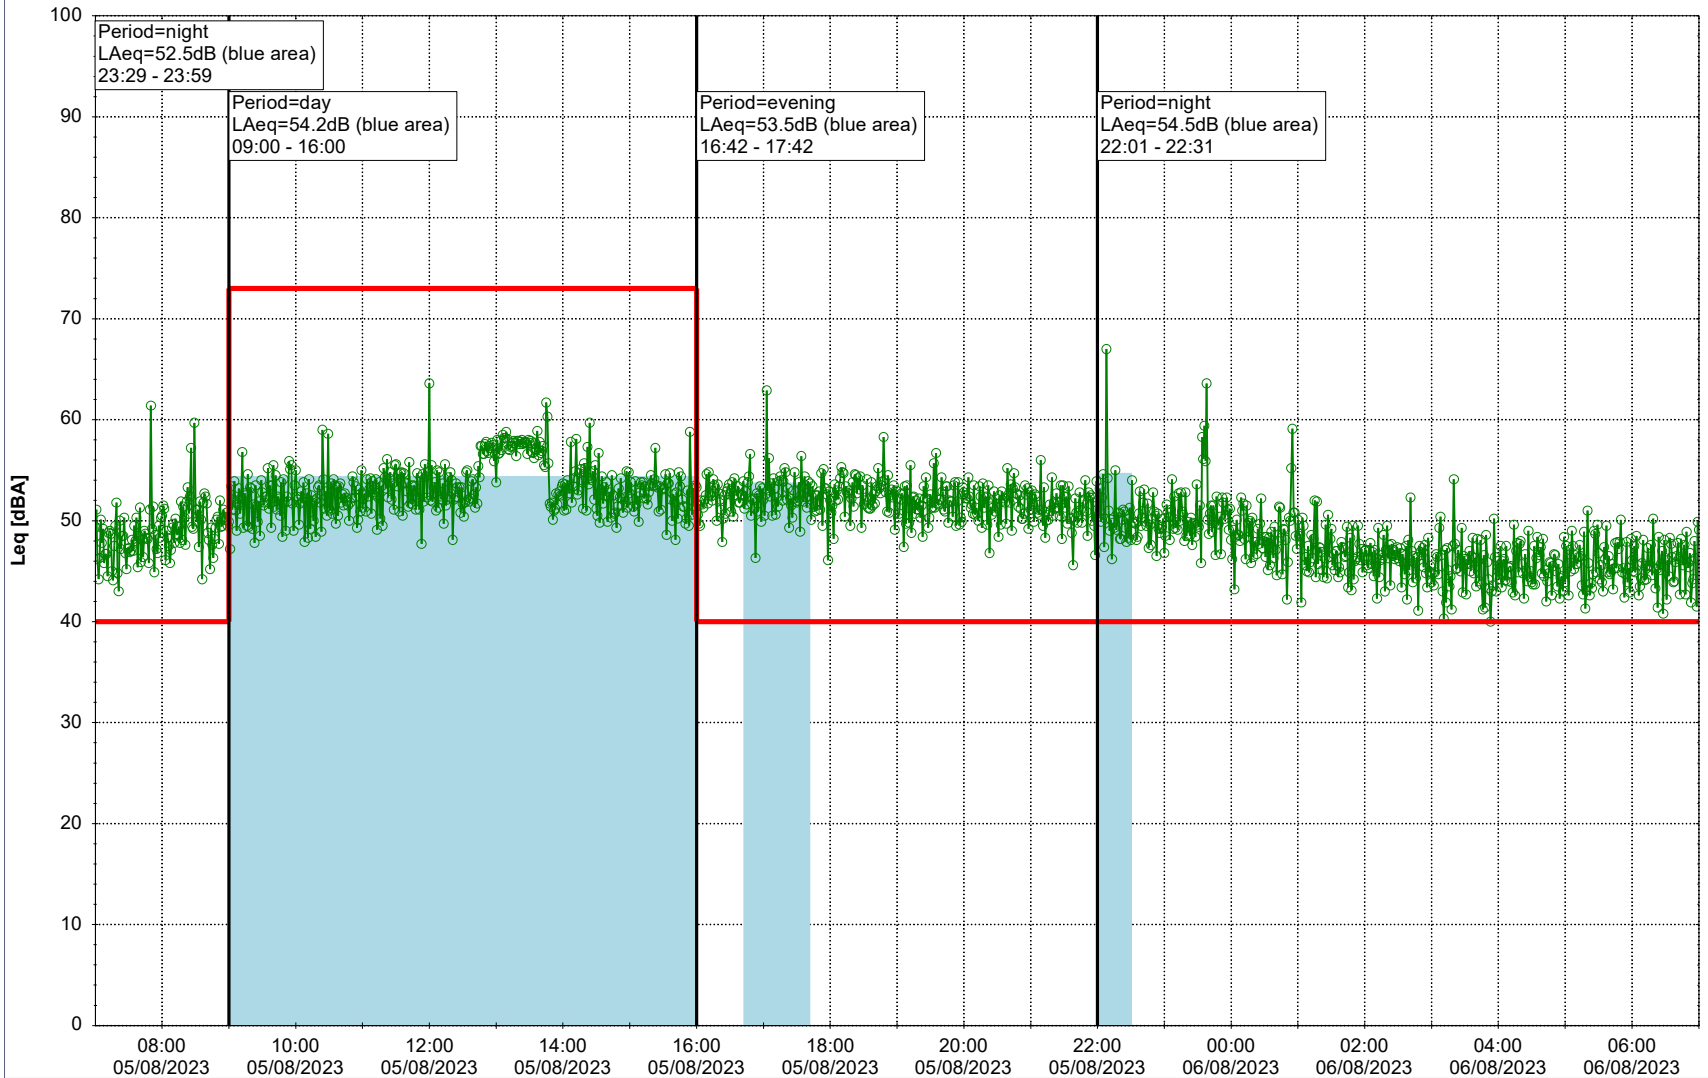

Noise Time Related Diagram

05/08/2023
06/08/2023

○ ○ ○ ○ HOL_NS01