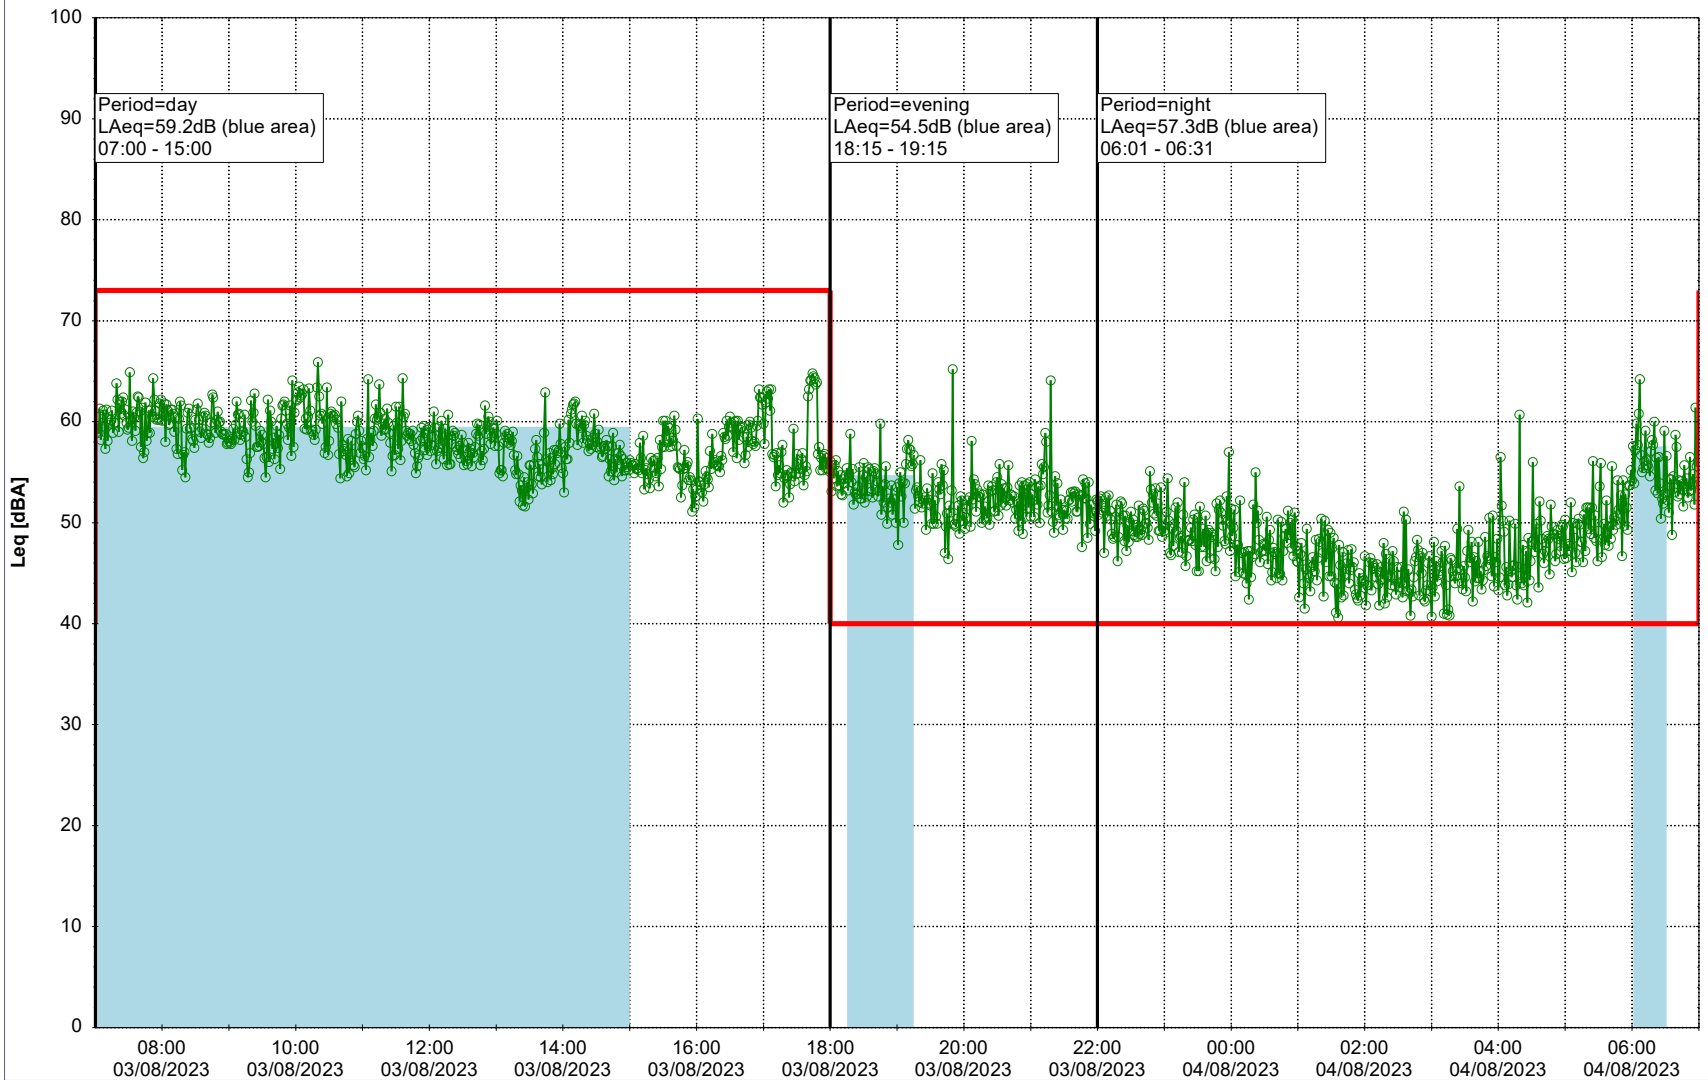

Noise Time Related Diagram

03/08/2023
04/08/2023

○ ○ ○ ○ HOL_NS01