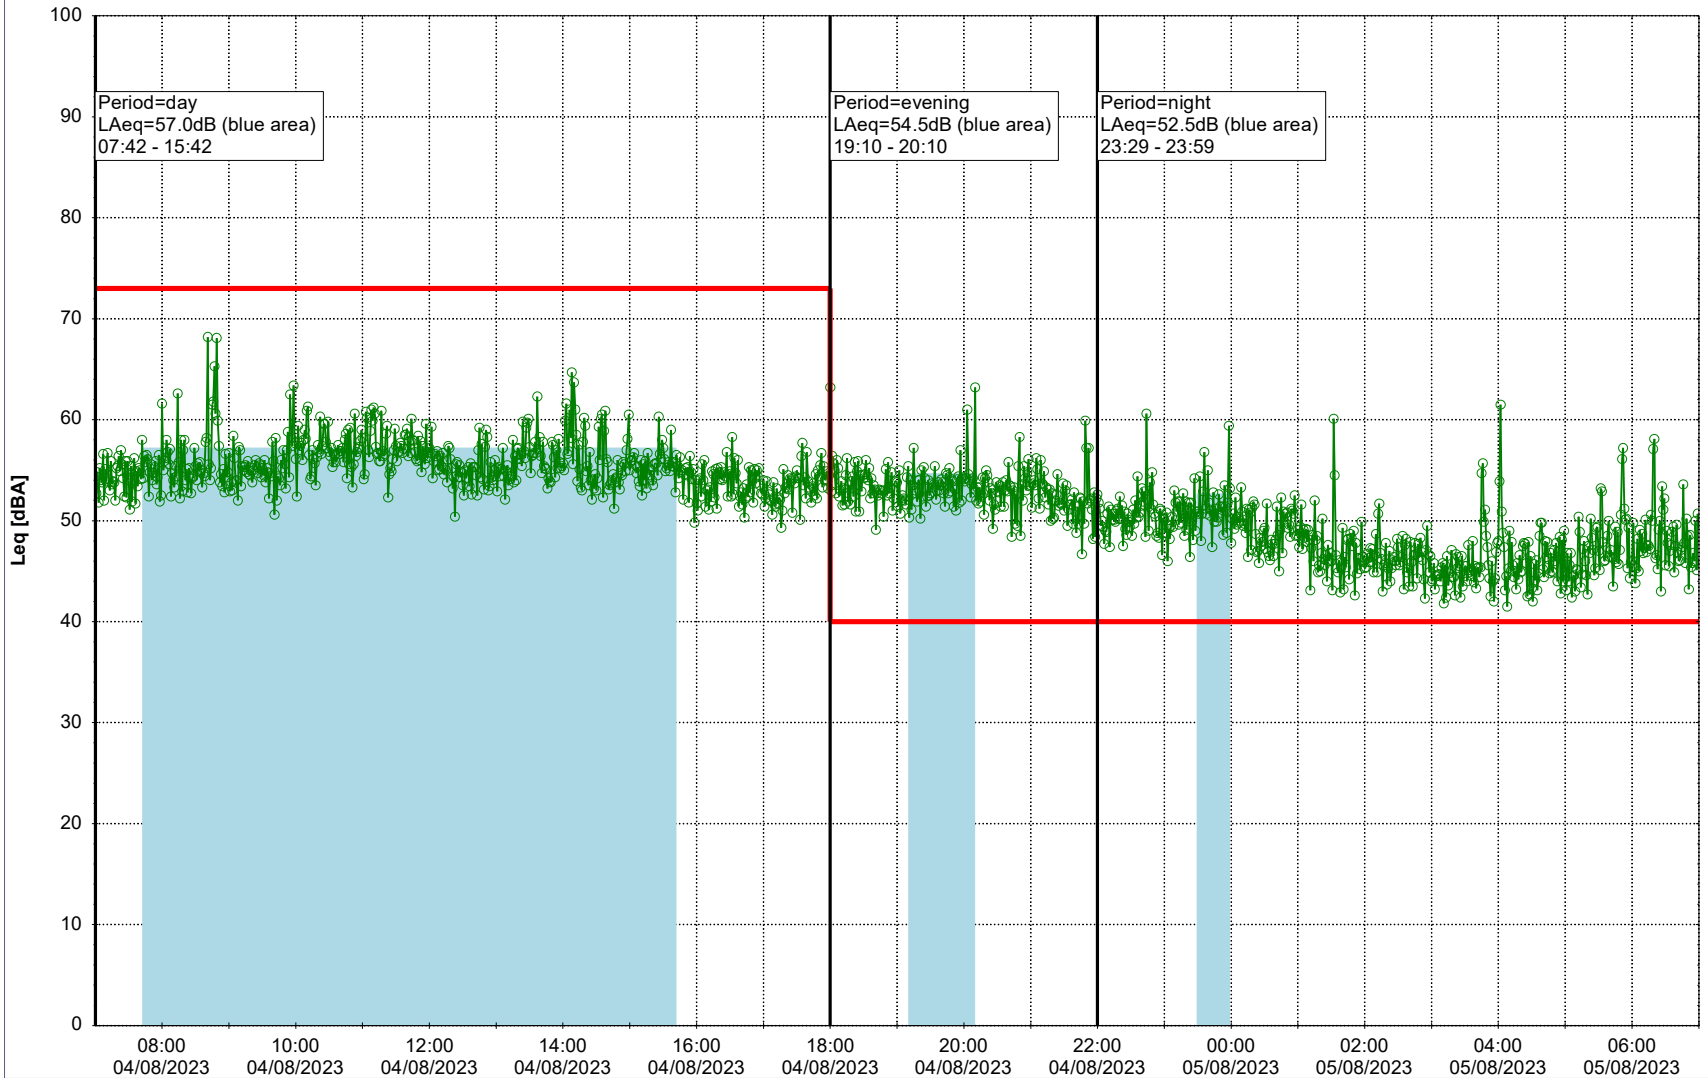

Noise Time Related Diagram

04/08/2023
05/08/2023

○ ○ ○ ○ HOL_NS01