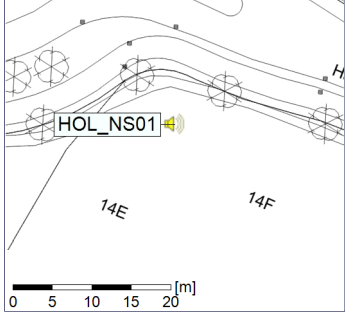

Project: Kronos Sydhavnen
Construction: Havneholmen
Location: N-V

Plan View