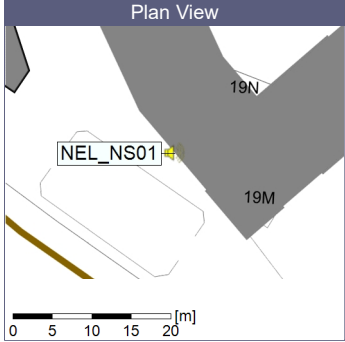

Noise Time Related Diagram

○○○ NEL_NS01

Project: Kronos Sydhavnen
Construction: Ny Ellebjerg
Location: N-V

04/09/2022
05/09/2022

Noise Time Related Diagram

○○○ NEL_NS01

Remarks

...