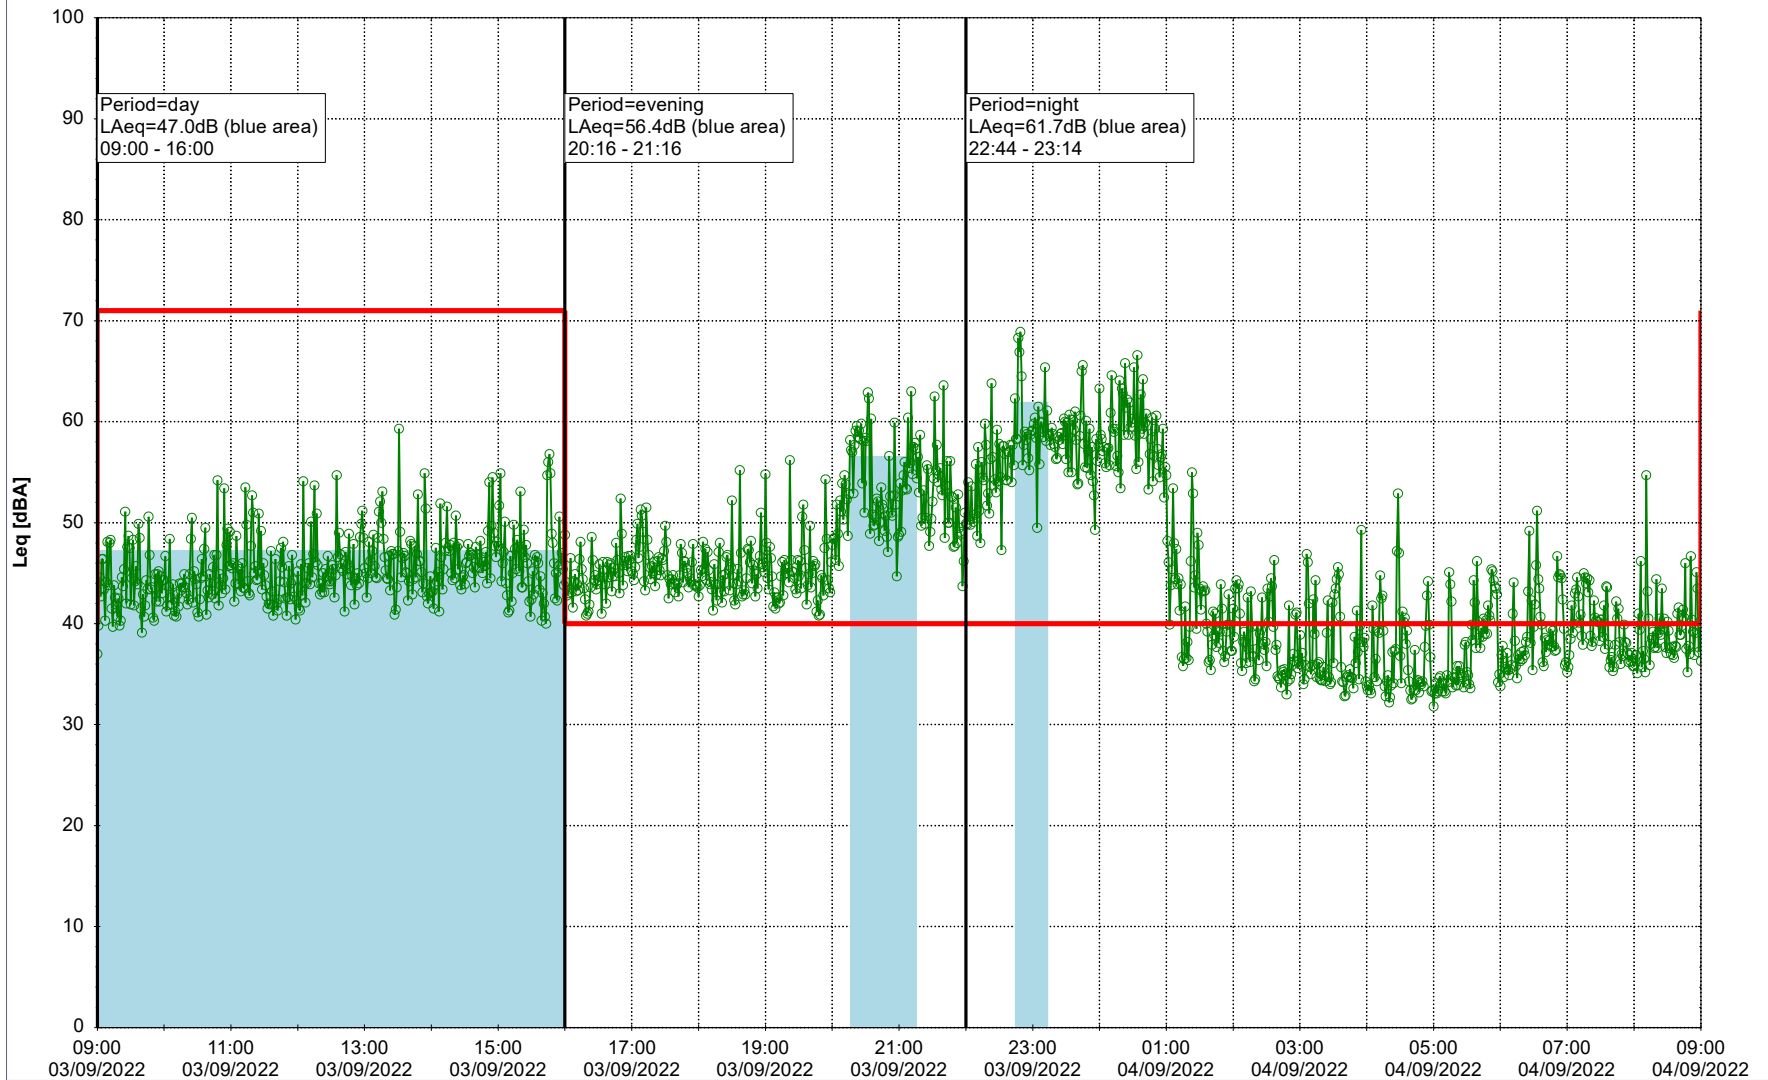

Noise Time Related Diagram

○○○ NEL_NS01

Remarks

...

Project: Kronos Sydhavnen
Construction: Ny Ellebjerg
Location: N-V

Plan View

Remarks

...

Noise Time Related Diagram

02/09/2022
03/09/2022

○ ○ ○ ○ NEL_NS01

Project: Kronos Sydhavnen
Construction: Ny Ellebjerg
Location: N-V

03/09/2022
04/09/2022

Plan View

Remarks

...

Noise Time Related Diagram

○○○ NEL_NS01

Project: Kronos Sydhavnen
Construction: Ny Ellebjerg
Location: N-V

04/09/2022
05/09/2022

Noise Time Related Diagram

○○○ NEL_NS01

Remarks

...