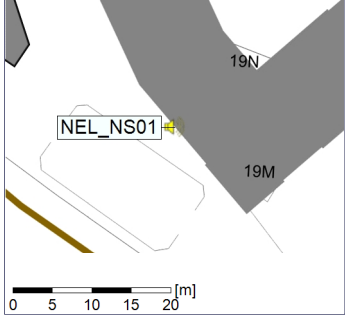

Noise Time Related Diagram

○○○ NEL_NS01

Remarks

...

Project: Kronos Sydhavnen
Construction: Ny Ellebjerg
Location: N-V

Plan View

Remarks

...