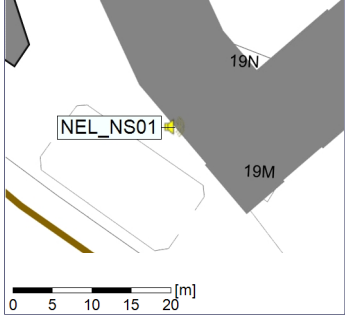

Plan View

Remarks

...

Noise Time Related Diagram

○○○ NEL_NS01

Project: Kronos Sydhavnen
Construction: Ny Ellebjerg
Location: N-V

01/09/2022
02/09/2022

Plan View

Noise Time Related Diagram

○○○ NEL_NS01

Remarks

...

Project: Kronos Sydhavnen
Construction: Ny Ellebjerg
Location: N-V

Plan View

Remarks

...