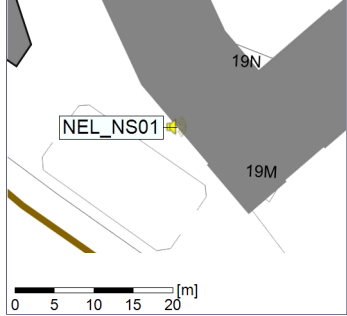

Project: Kronos Sydhavnen
Construction: Ny Ellebjerg
Location: N-V

Plan View

Remarks

...

Noise Time Related Diagram

29/08/2022
30/08/2022

○ ○ ○ ○ NEL_NS01

Project: Kronos Sydhavnen
Construction: Ny Ellebjerg
Location: N-V

30/08/2022
31/08/2022

Plan View

Remarks

...

Noise Time Related Diagram

○ ○ ○ ○ NEL_NS01

Project: Kronos Sydhavnen
Construction: Ny Ellebjerg
Location: N-V

31/08/2022
01/09/2022

Plan View

Remarks

...

Noise Time Related Diagram

○○○ NEL_NS01

Project: Kronos Sydhavnen
Construction: Ny Ellebjerg
Location: N-V

01/09/2022
02/09/2022

Plan View

Noise Time Related Diagram

○○○ NEL_NS01

Project: Kronos Sydhavnen
Construction: Ny Ellebjerg
Location: N-V

04/09/2022
05/09/2022

Noise Time Related Diagram

○○○ NEL_NS01

Remarks

...