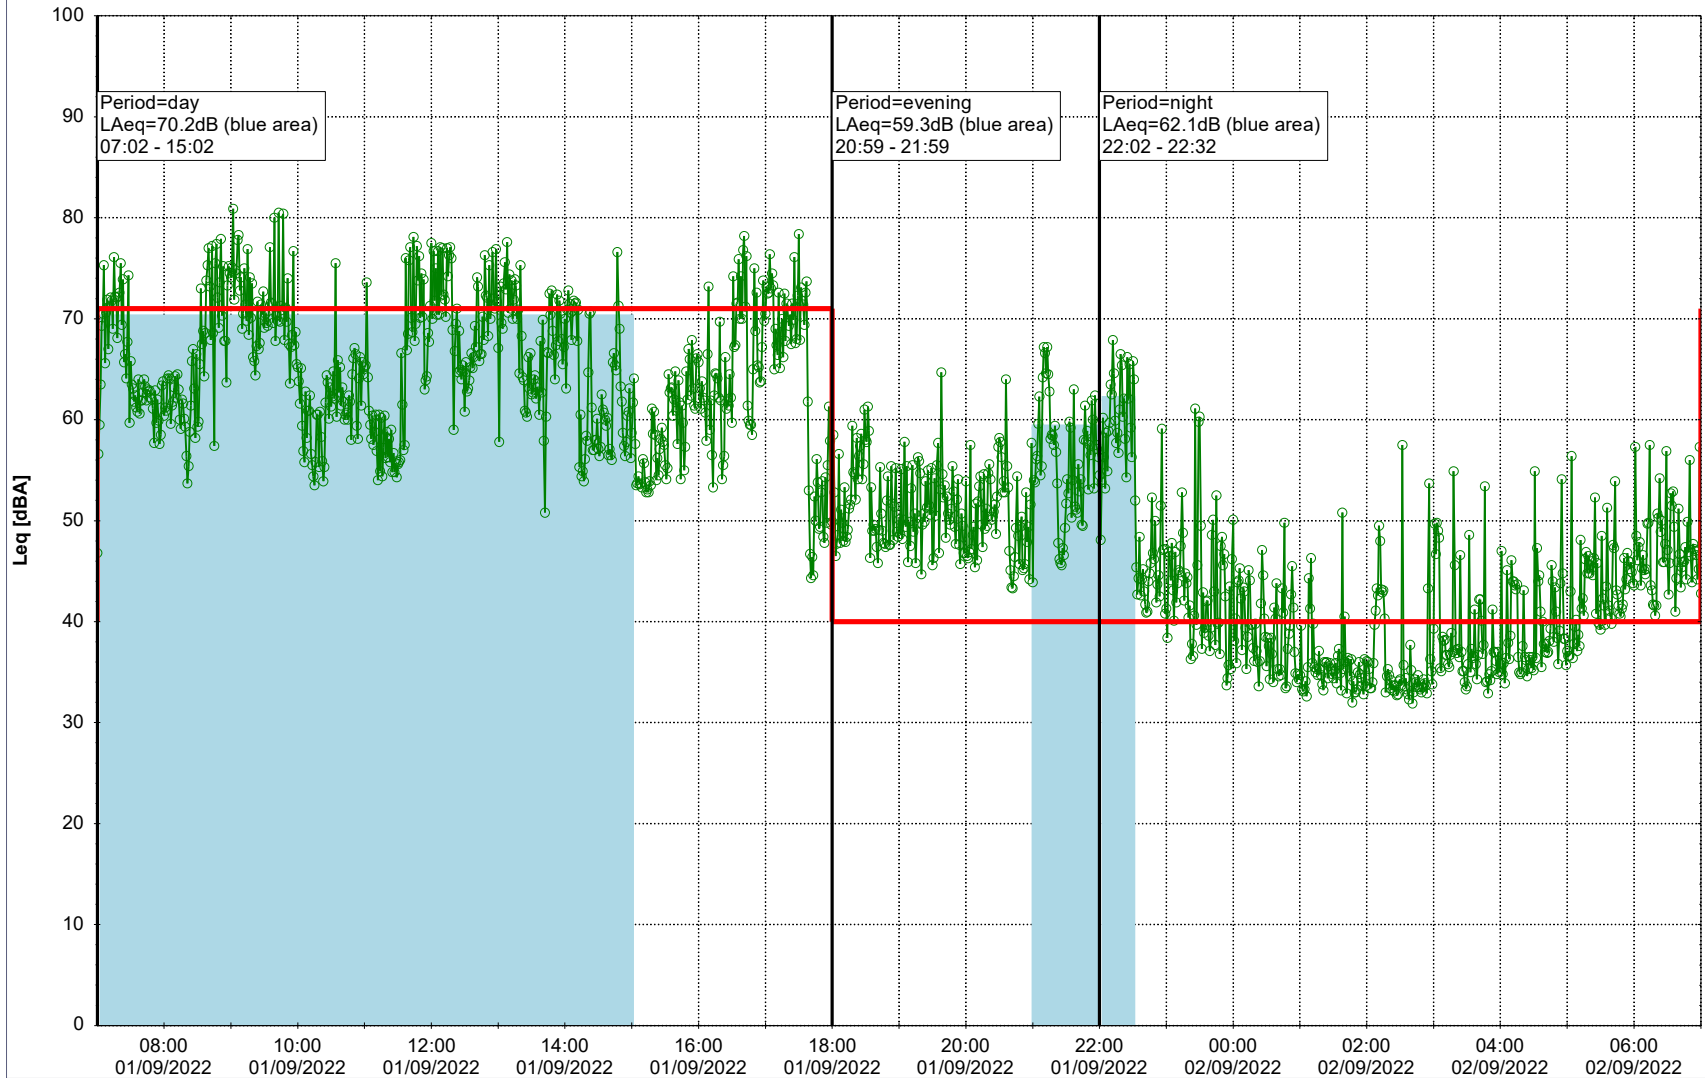

Plan View

Remarks

...

Noise Time Related Diagram

○○○ NEL_NS01

Project: Kronos Sydhavnen
Construction: Ny Ellebjerg
Location: N-V

01/09/2022
02/09/2022

Plan View

Noise Time Related Diagram

○○○ NEL_NS01

Remarks

...

Project: Kronos Sydhavnen
Construction: Ny Ellebjerg
Location: N-V

Plan View

Remarks

...

Noise Time Related Diagram

02/09/2022
03/09/2022

○ ○ ○ ○ NEL_NS01

Project: Kronos Sydhavnen
Construction: Ny Ellebjerg
Location: N-V

03/09/2022
04/09/2022

Plan View

Remarks

...

Noise Time Related Diagram

○○○ NEL_NS01

Project: Kronos Sydhavnen
Construction: Ny Ellebjerg
Location: N-V

04/09/2022
05/09/2022

Noise Time Related Diagram

○○○ NEL_NS01

Remarks

...