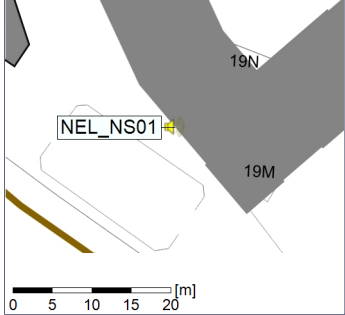

30/08/2022
31/08/2022

Plan View

Remarks

...

Noise Time Related Diagram

○ ○ ○ ○ NEL_NS01

Project: Kronos Sydhavnen
Construction: Ny Ellebjerg
Location: N-V

31/08/2022
01/09/2022

Plan View

Remarks

...

Noise Time Related Diagram

○○○ NEL_NS01

Project: Kronos Sydhavnen
Construction: Ny Ellebjerg
Location: N-V

01/09/2022
02/09/2022

Plan View