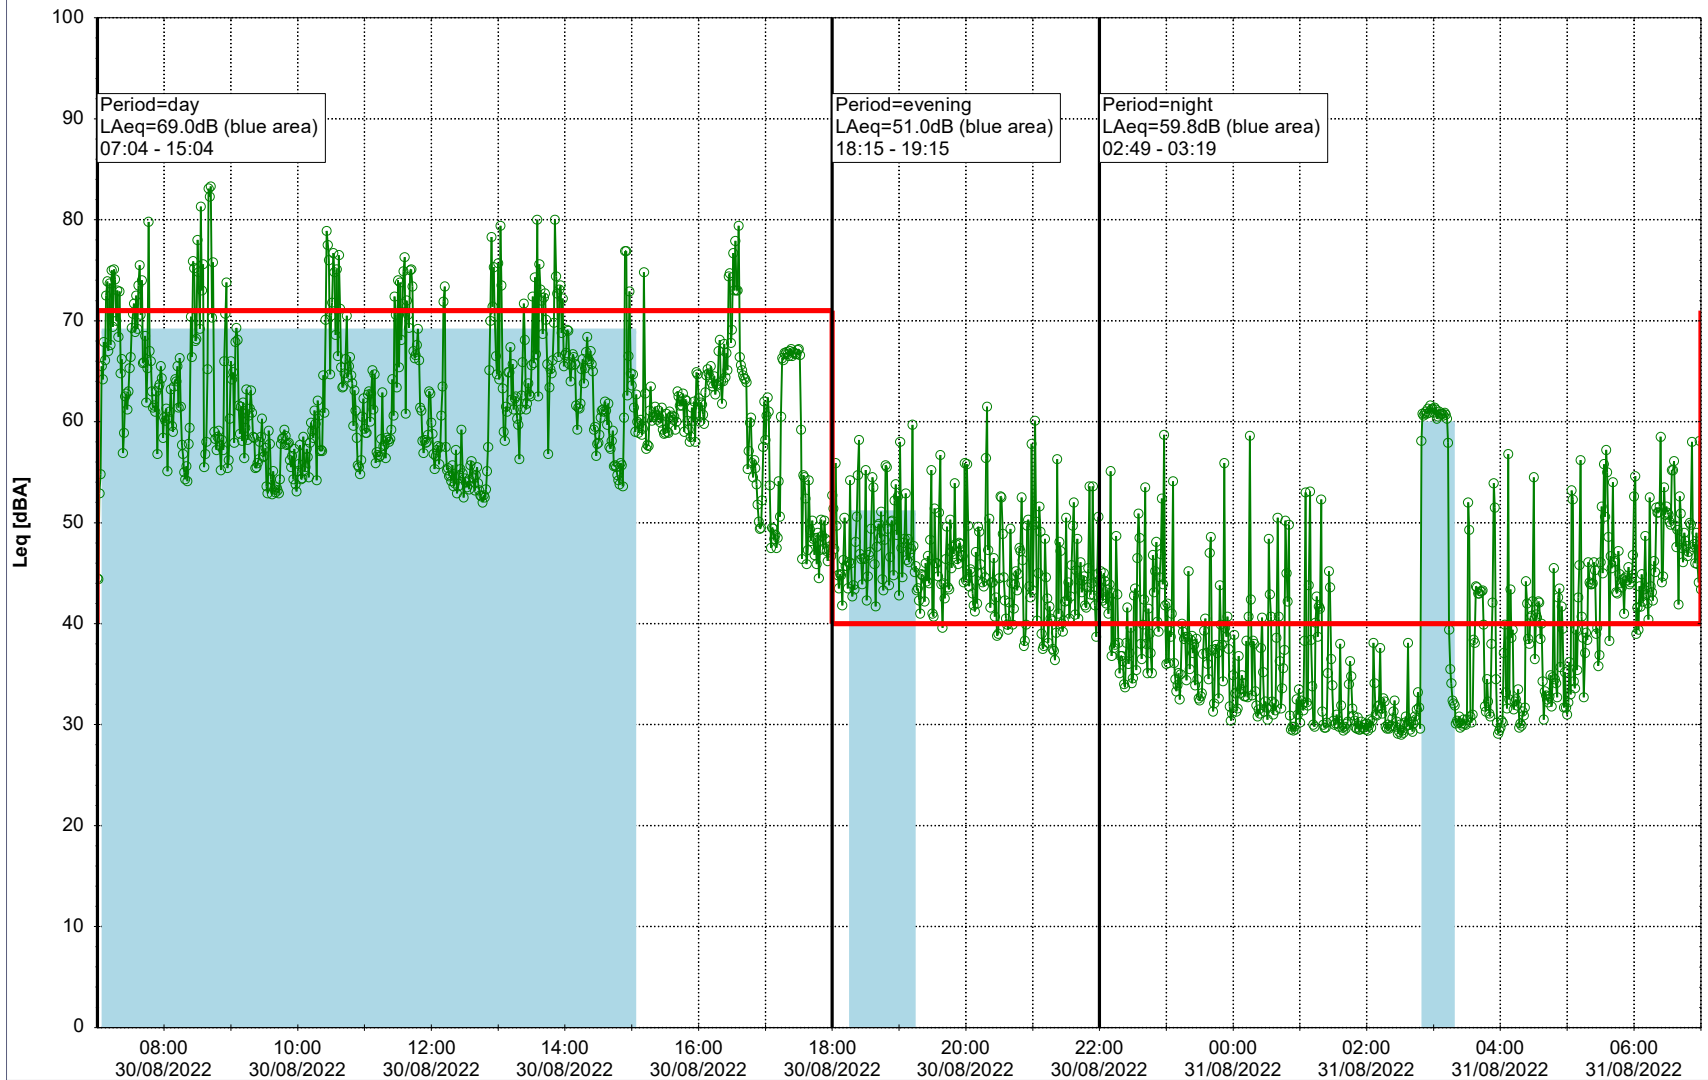

30/08/2022
31/08/2022

Plan View

Remarks

...

Noise Time Related Diagram

○ ○ ○ ○ NEL_NS01

Project: Kronos Sydhavnen
Construction: Ny Ellebjerg
Location: N-V

31/08/2022
01/09/2022

Plan View

Remarks

...

Noise Time Related Diagram

○○○ NEL_NS01

Project: Kronos Sydhavnen
Construction: Ny Ellebjerg
Location: N-V

01/09/2022
02/09/2022

Plan View

Noise Time Related Diagram

○○○ NEL_NS01

Remarks

...

Project: Kronos Sydhavnen
Construction: Ny Ellebjerg
Location: N-V

Plan View

Remarks

...

Noise Time Related Diagram

○○○ NEL_NS01

Project: Kronos Sydhavnen
Construction: Ny Ellebjerg
Location: N-V

04/09/2022
05/09/2022

Noise Time Related Diagram

○○○ NEL_NS01

Remarks

...