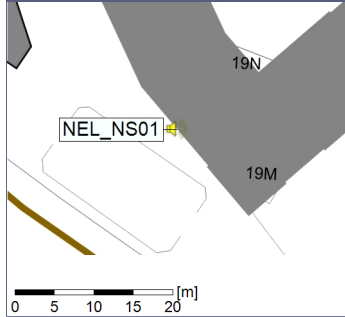

Noise Time Related Diagram

02/09/2022
03/09/2022

○ ○ ○ ○ NEL_NS01

Project: Kronos Sydhavnen
Construction: Ny Ellebjerg
Location: N-V

03/09/2022
04/09/2022

Plan View

Remarks

...