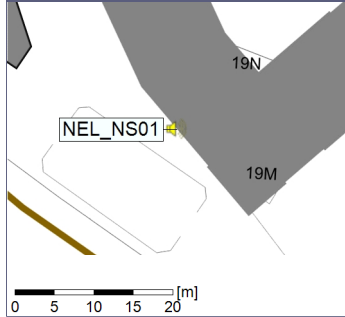

Project: Kronos Sydhavnen
Construction: Ny Ellebjerg
Location: N-V

30/08/2022
31/08/2022

Plan View