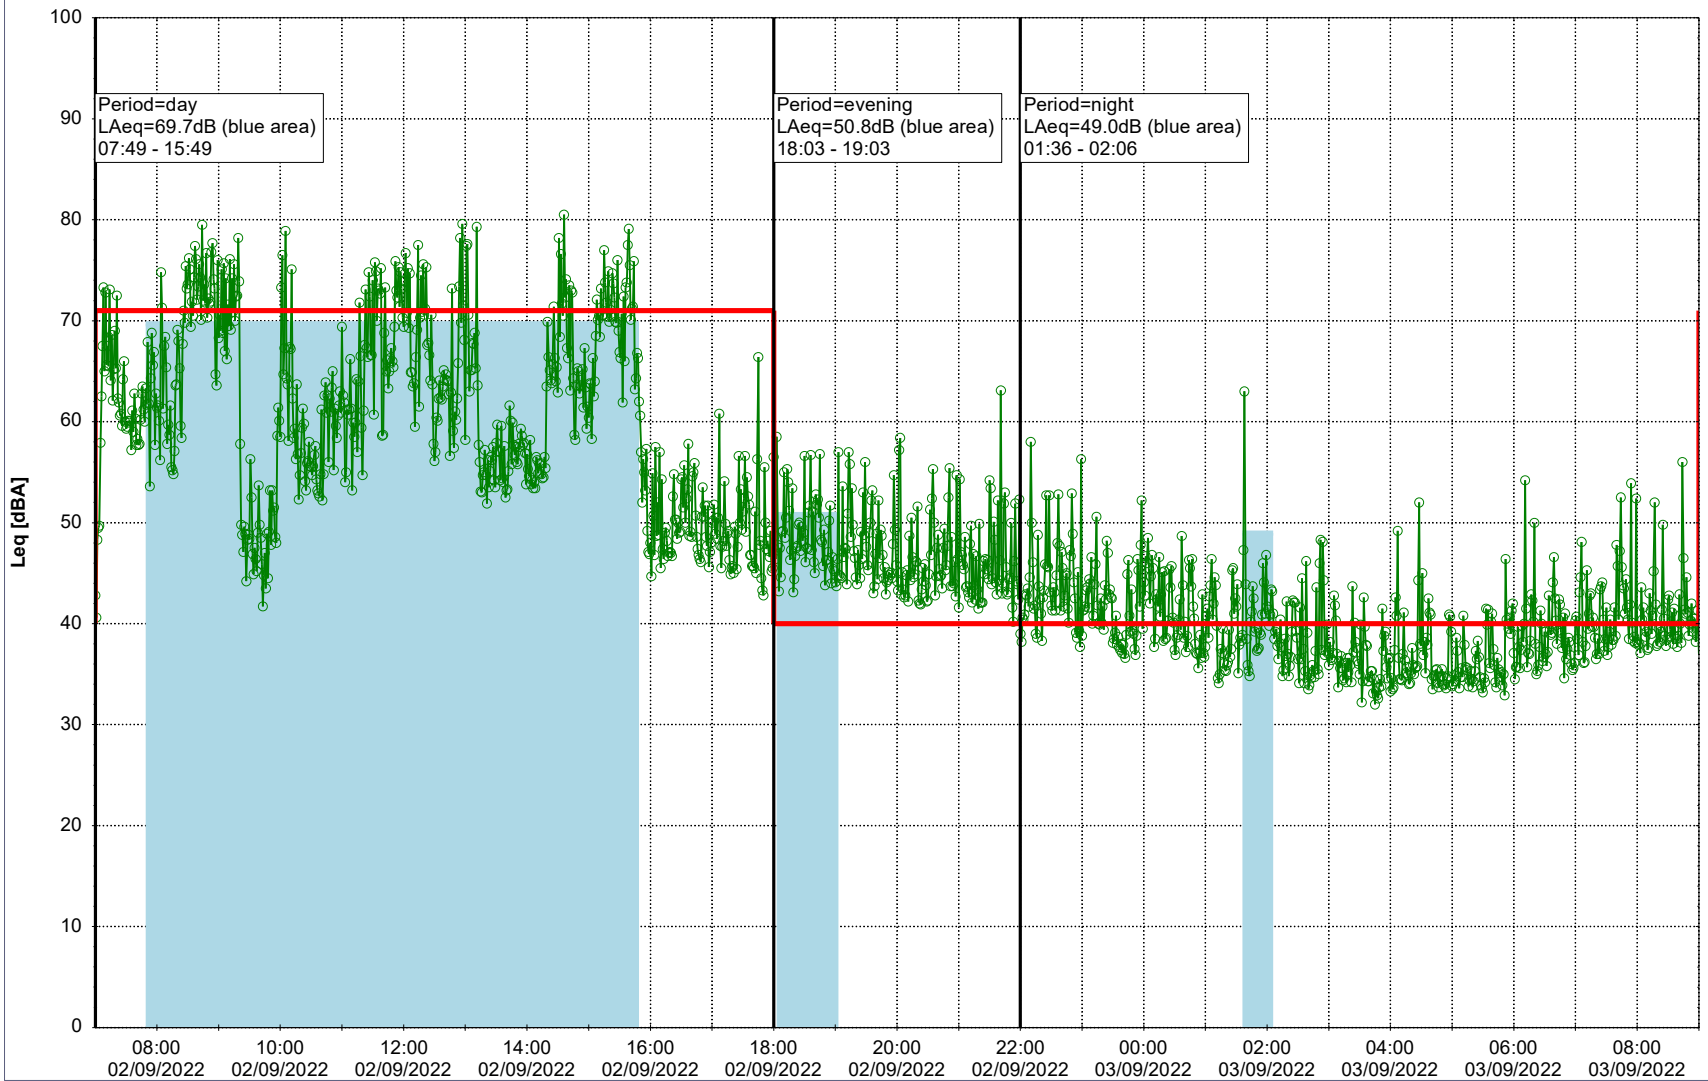

Plan View

Remarks

...

Noise Time Related Diagram

○○○ NEL_NS01

Project: Kronos Sydhavnen
Construction: Ny Ellebjerg
Location: N-V

01/09/2022
02/09/2022

Plan View

Noise Time Related Diagram

○○○ NEL_NS01

Remarks

...

Project: Kronos Sydhavnen
Construction: Ny Ellebjerg
Location: N-V

Plan View

Remarks

...

Noise Time Related Diagram

02/09/2022
03/09/2022

○ ○ ○ ○ NEL_NS01

Project: Kronos Sydhavnen
Construction: Ny Ellebjerg
Location: N-V

03/09/2022
04/09/2022

Plan View

Remarks

...

Noise Time Related Diagram

○○○ NEL_NS01

Project: Kronos Sydhavnen
Construction: Ny Ellebjerg
Location: N-V

04/09/2022
05/09/2022

Noise Time Related Diagram

○○○ NEL_NS01

Remarks

...