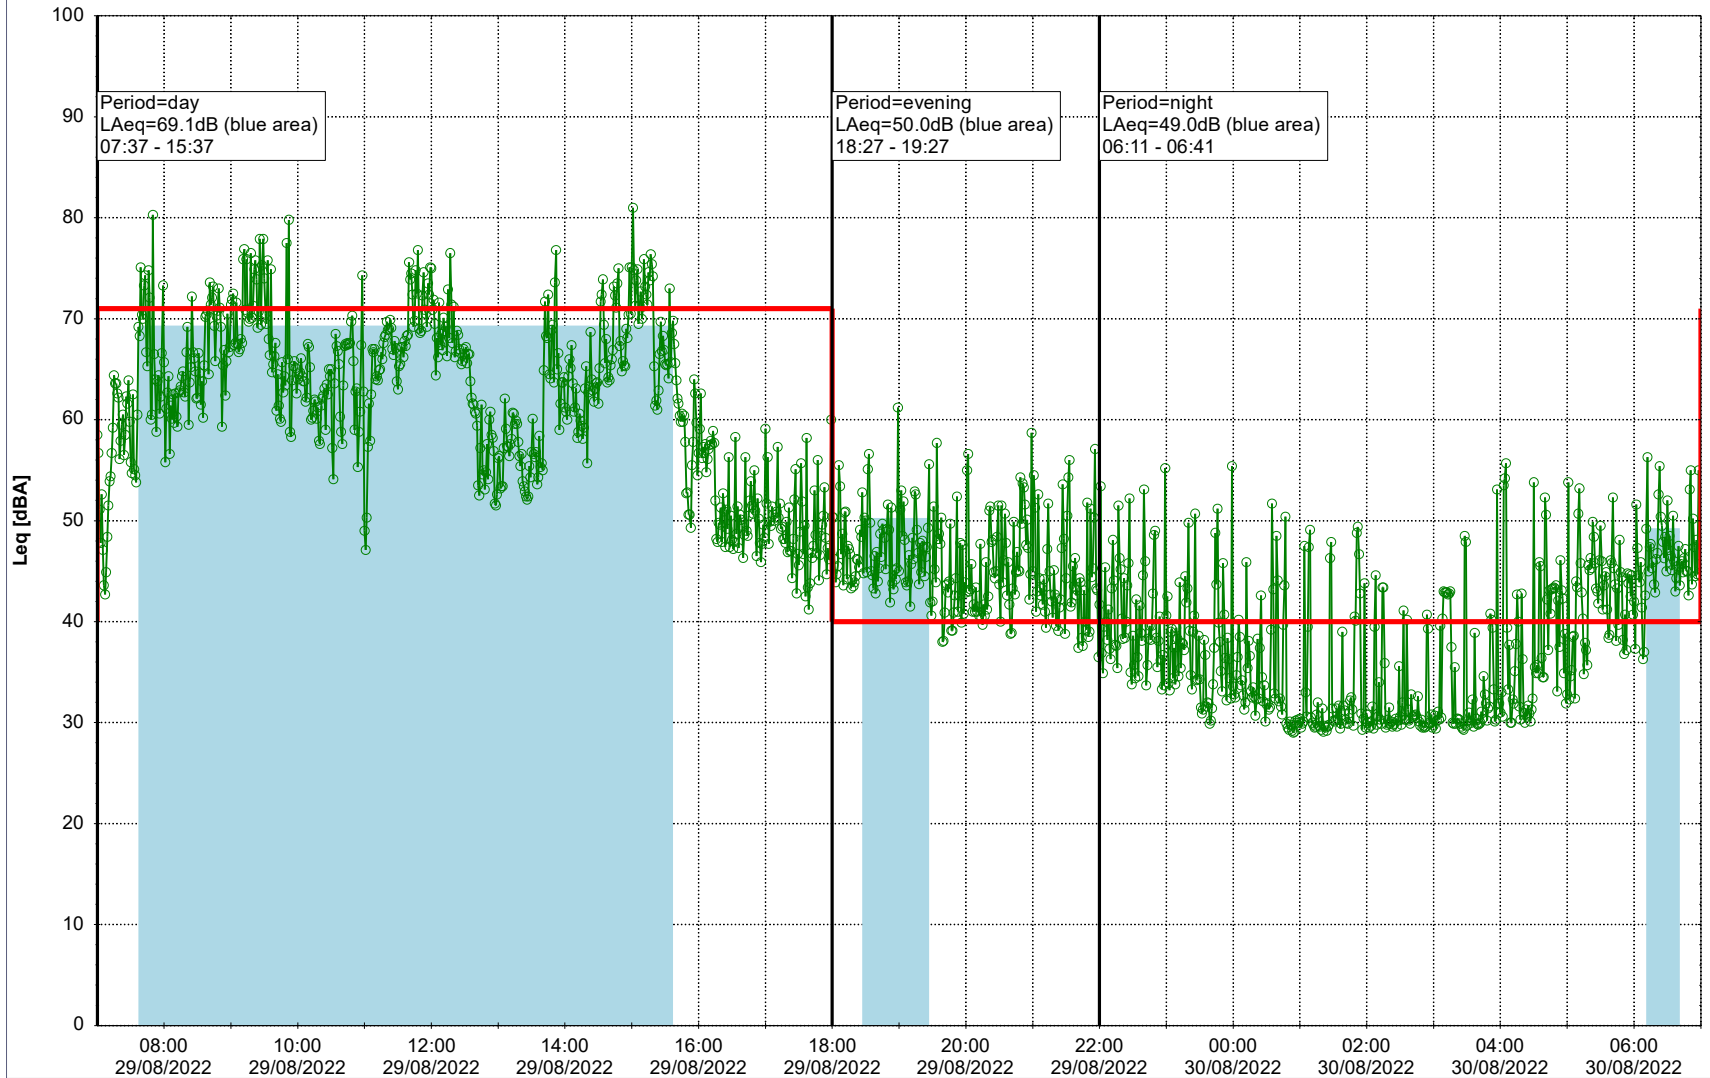

Project: Kronos Sydhavnen
Construction: Ny Ellebjerg
Location: N-V

Plan View

Remarks

...

Noise Time Related Diagram

29/08/2022
30/08/2022

○ ○ ○ ○ NEL_NS01

Project: Kronos Sydhavnen
Construction: Ny Ellebjerg
Location: N-V

30/08/2022
31/08/2022

Plan View

Remarks

...

Noise Time Related Diagram

○ ○ ○ ○ NEL_NS01

Project: Kronos Sydhavnen
Construction: Ny Ellebjerg
Location: N-V

31/08/2022
01/09/2022

Plan View

Remarks

...

Noise Time Related Diagram

○○○ NEL_NS01

Project: Kronos Sydhavnen
Construction: Ny Ellebjerg
Location: N-V

01/09/2022
02/09/2022

Plan View

Noise Time Related Diagram

○○○ NEL_NS01

Remarks

...

Project: Kronos Sydhavnen
Construction: Ny Ellebjerg
Location: N-V

Plan View

Remarks

...