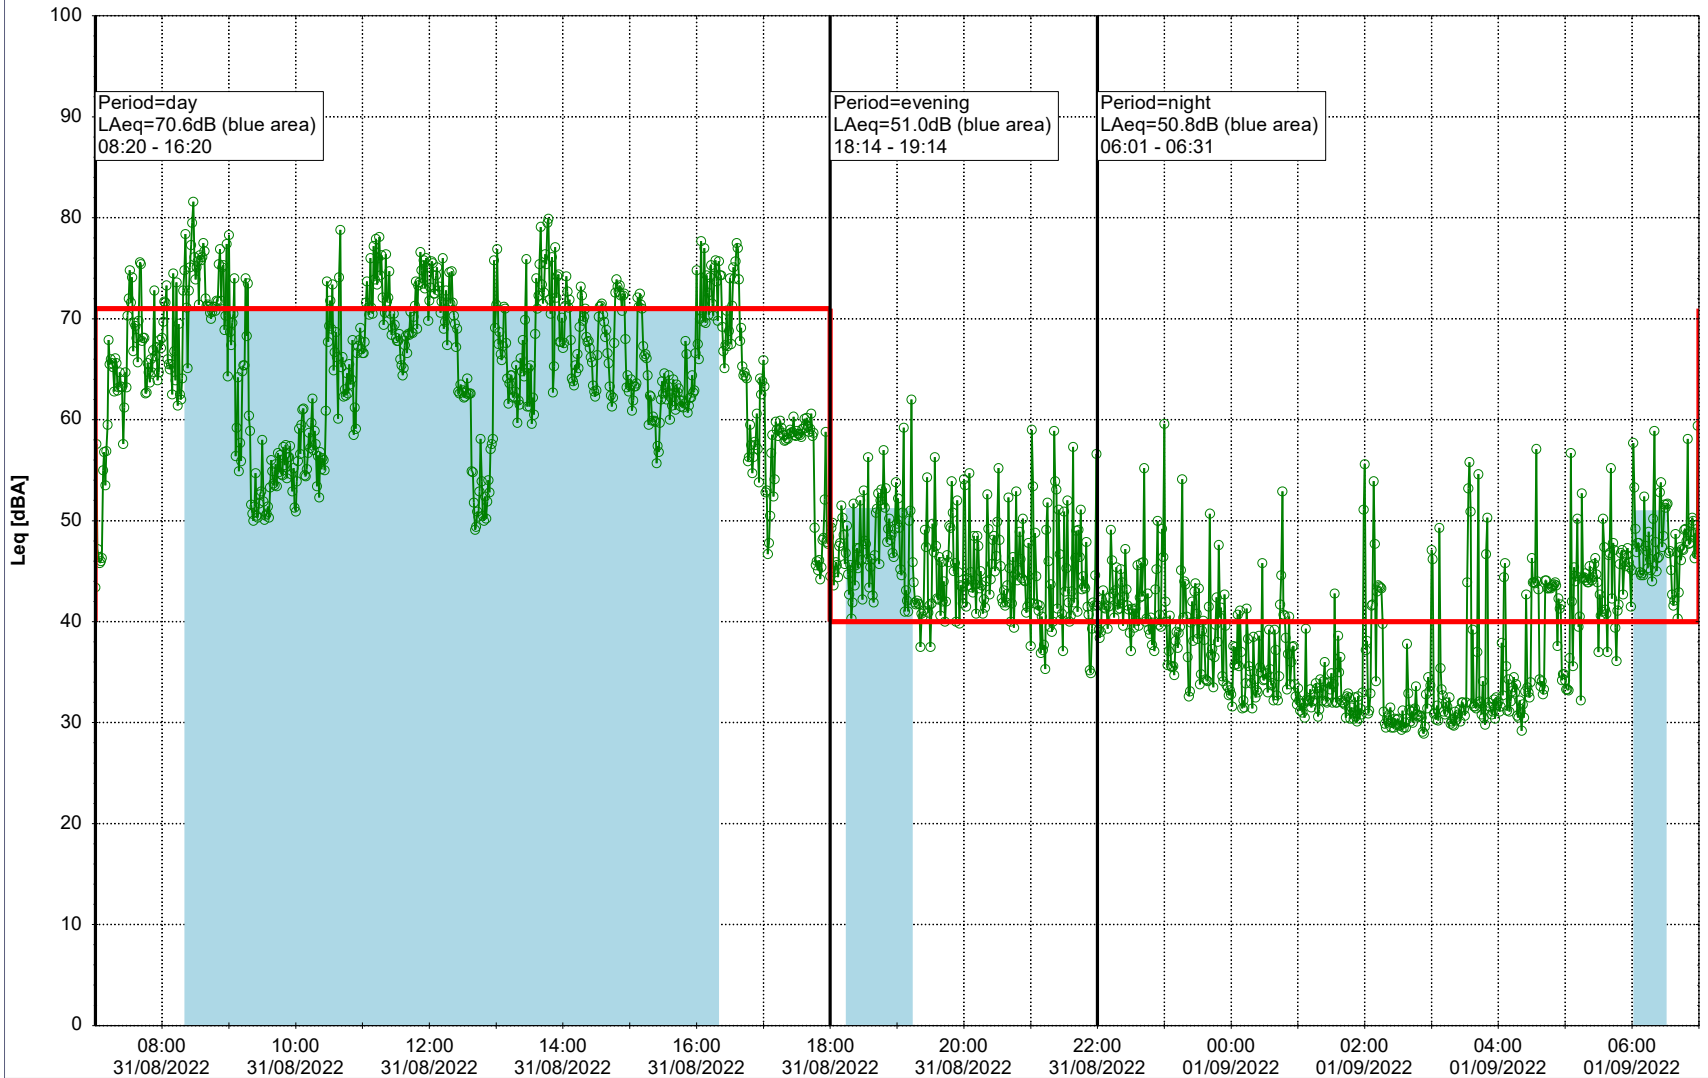

Plan View

Remarks

...

Noise Time Related Diagram

○○○ NEL_NS01

Project: Kronos Sydhavnen
Construction: Ny Ellebjerg
Location: N-V

01/09/2022
02/09/2022

Plan View

Noise Time Related Diagram

○○○ NEL_NS01

Remarks

...

Project: Kronos Sydhavnen
Construction: Ny Ellebjerg
Location: N-V

Plan View

Remarks

...

Noise Time Related Diagram

02/09/2022
03/09/2022

○ ○ ○ ○ NEL_NS01

Project: Kronos Sydhavnen
Construction: Ny Ellebjerg
Location: N-V

03/09/2022
04/09/2022

Plan View

Remarks

...

Noise Time Related Diagram

○○○ NEL_NS01

Project: Kronos Sydhavnen
Construction: Ny Ellebjerg
Location: N-V

04/09/2022
05/09/2022

Noise Time Related Diagram

○○○ NEL_NS01

Remarks

...