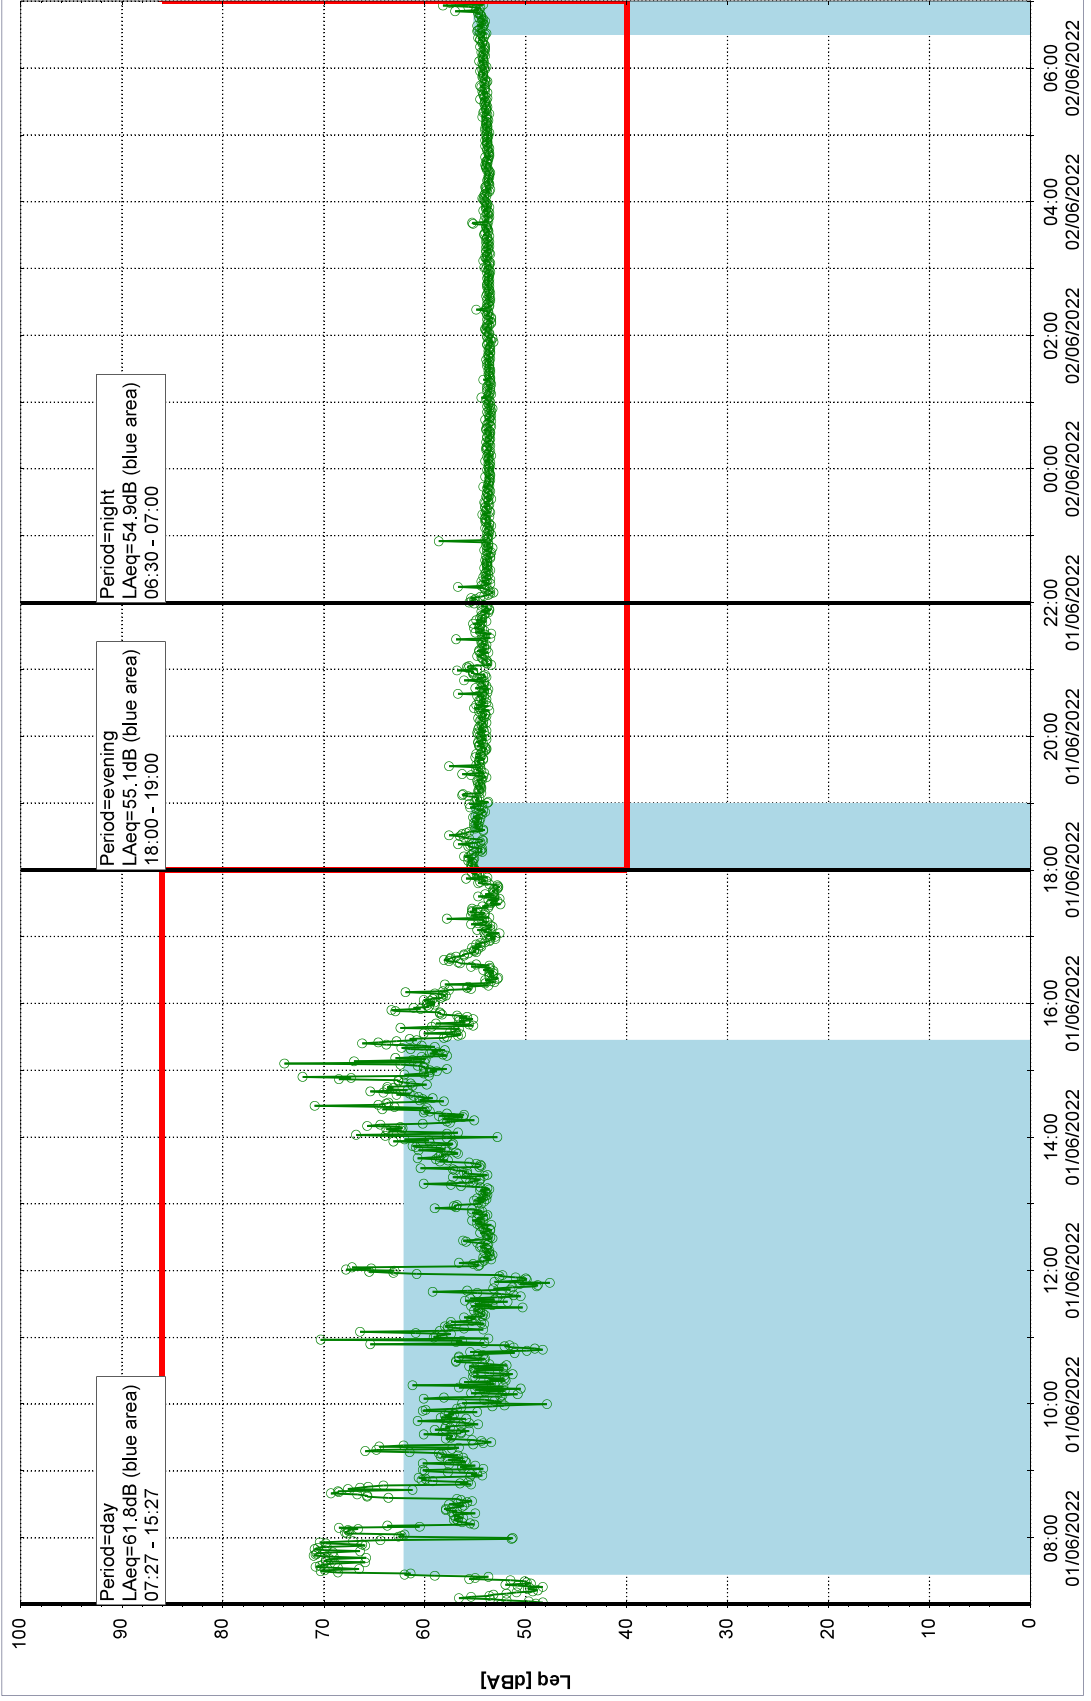

0 5 10 15 20 [m]

Remarks

...

Project: Kronos Sydhavnen
Construction: Mozarts Plads
Location: N-V

Noise Time Related Diagram

31/05/2022
01/06/2022

oooo MOP_NS01

Plan View

Remarks

...

Project: Kronos Sydhavnen
Construction: Mozarts Plads
Location: N-V

Noise Time Related Diagram

01/06/2022
02/06/2022

MOP_NS01

Plan View

Remarks

...

Project: Kronos Sydhavnen
Construction: Mozarts Plads
Location: N-V

02/06/2022
03/06/2022

Noise Time Related Diagram

oooo MOP_NS01

Plan View

Remarks

...

Project: Kronos Sydhavnen
Construction: Mozarts Plads
Location: N-V

Noise Time Related Diagram

03/06/2022
04/06/2022

oooo MOP_NS01

Plan View

Remarks

...

Project: Kronos Sydhavnen
Construction: Mozarts Plads
Location: N-V