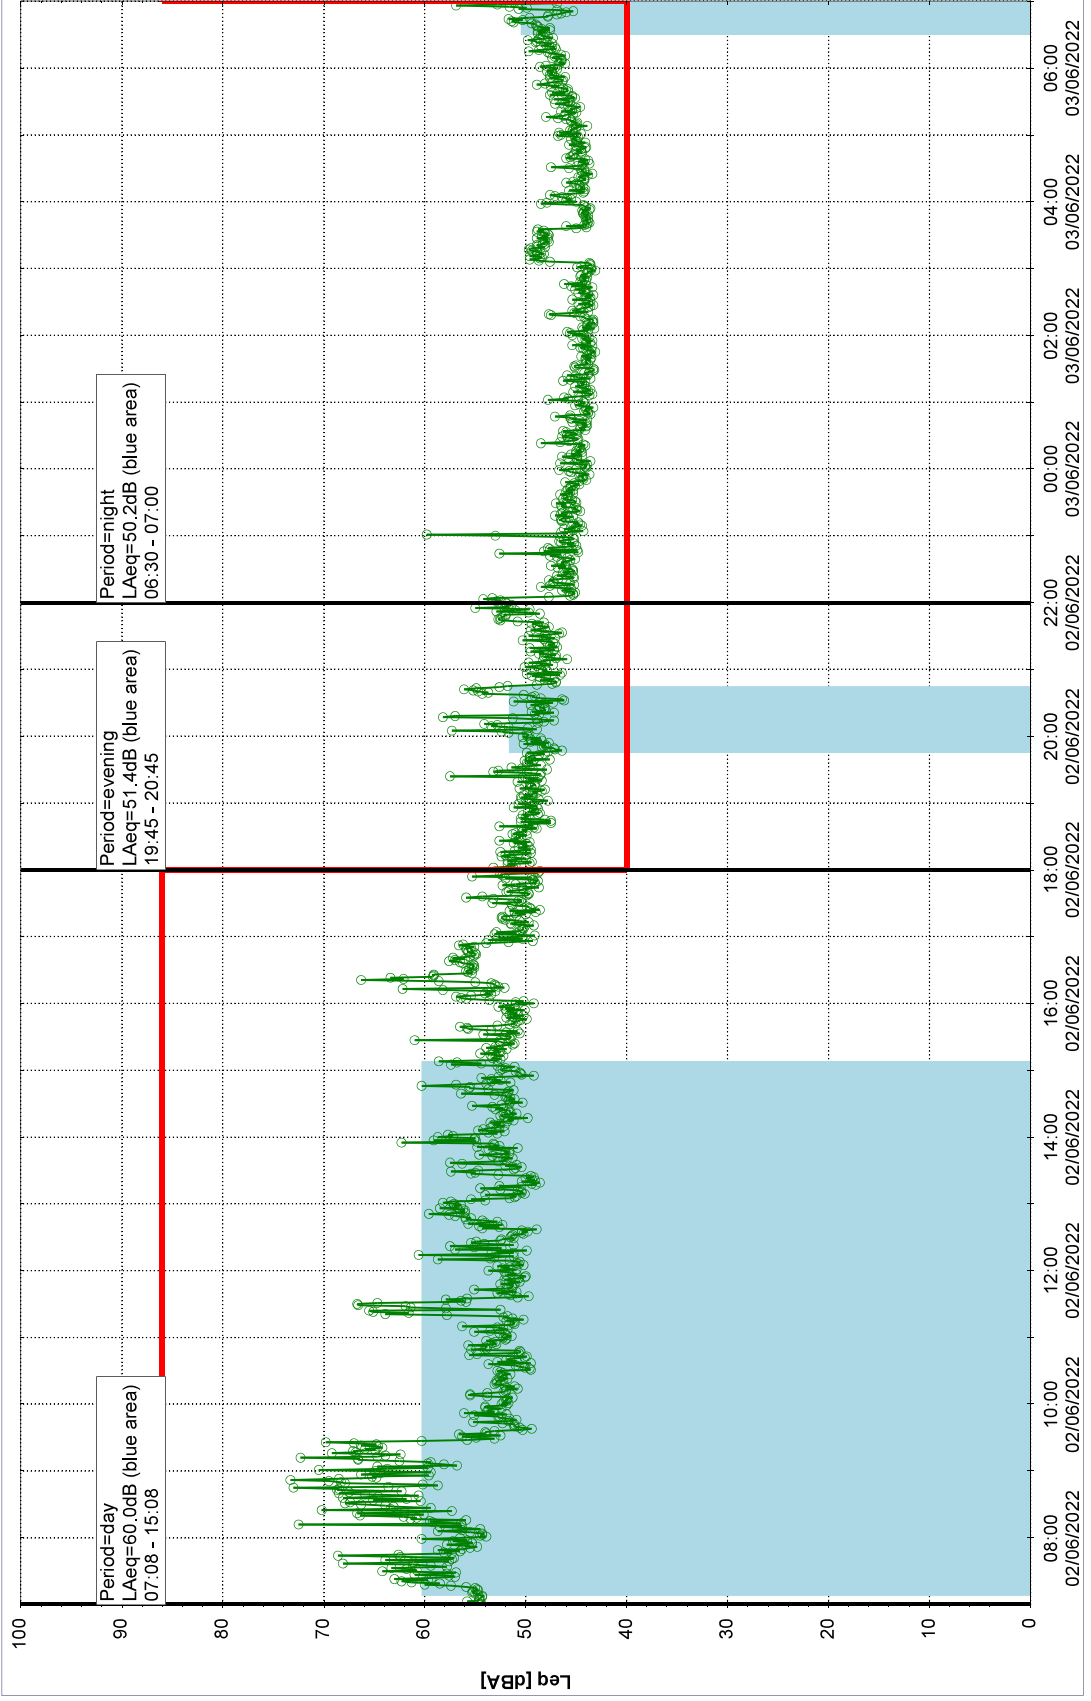

0 5 10 15 20 [m]

Remarks

...

Project: Kronos Sydhavnen
Construction: Mozarts Plads
Location: N-V

Noise Time Related Diagram

31/05/2022
01/06/2022

oooo MOP_NS01

Plan View

...

Project: Kronos Sydhavnen
Construction: Mozarts Plads
Location: N-V

02/06/2022
03/06/2022

Noise Time Related Diagram

oooo MOP_NS01

Plan View

Remarks

...

Project: Kronos Sydhavnen
Construction: Mozarts Plads
Location: N-V

Noise Time Related Diagram

03/06/2022
04/06/2022

oooo MOP_NS01

Plan View

Remarks

...

Project: Kronos Sydhavnen
Construction: Mozarts Plads
Location: N-V

Noise Time Related Diagram

04/06/2022
05/06/2022

oooo MOP_NS01

Plan View

Remarks

...

Project: Kronos Sydhavnen
Construction: Mozarts Plads
Location: N-V

Noise Time Related Diagram