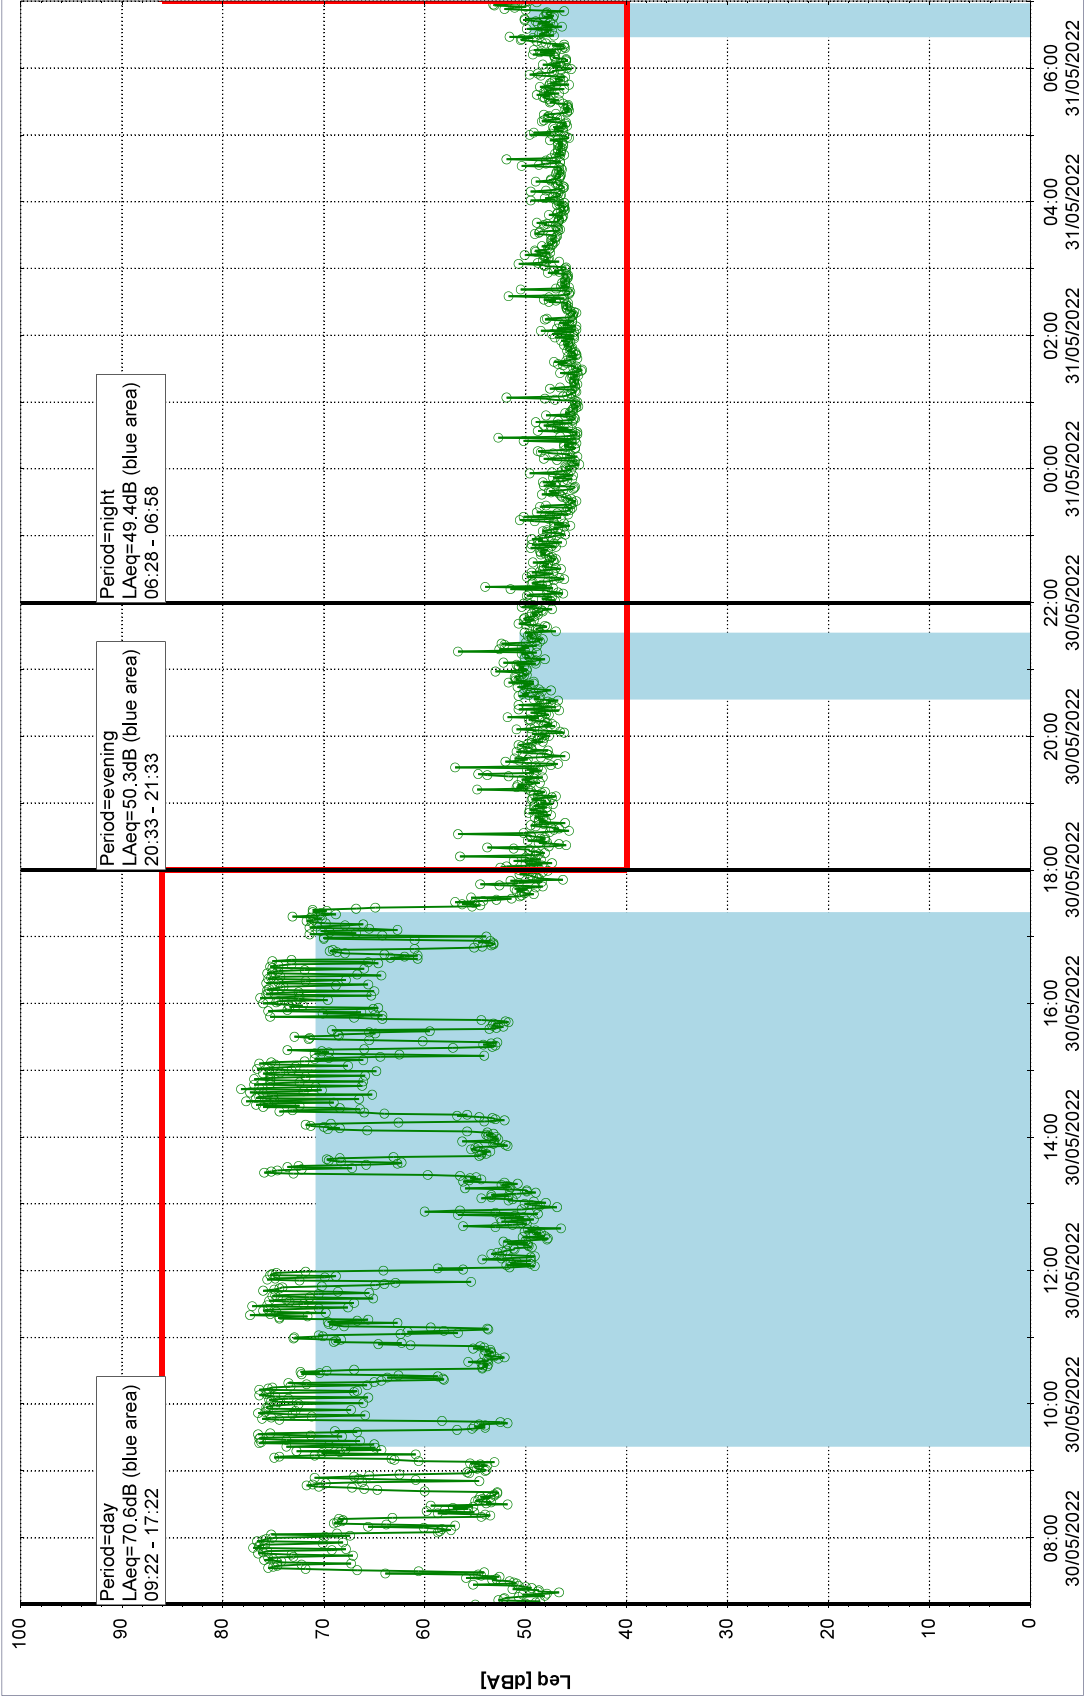

Plan View

Remarks

...

Project: Kronos Sydhavnen
Construction: Mozarts Plads
Location: N-V

Noise Time Related Diagram

30/05/2022
31/05/2022

oooo MOP_NS01

Plan View

0 5 10 15 20 [m]

Remarks

...

Project: Kronos Sydhavnen
Construction: Mozarts Plads
Location: N-V

Noise Time Related Diagram

31/05/2022
01/06/2022

oooo MOP_NS01

Plan View

Remarks

...

Project: Kronos Sydhavnen
Construction: Mozarts Plads
Location: N-V

Noise Time Related Diagram

01/06/2022
02/06/2022

MOP_NS01

Plan View

Remarks

...

Project: Kronos Sydhavnen
Construction: Mozarts Plads
Location: N-V

02/06/2022
03/06/2022

Noise Time Related Diagram

oooo MOP_NS01

Plan View

Remarks

...