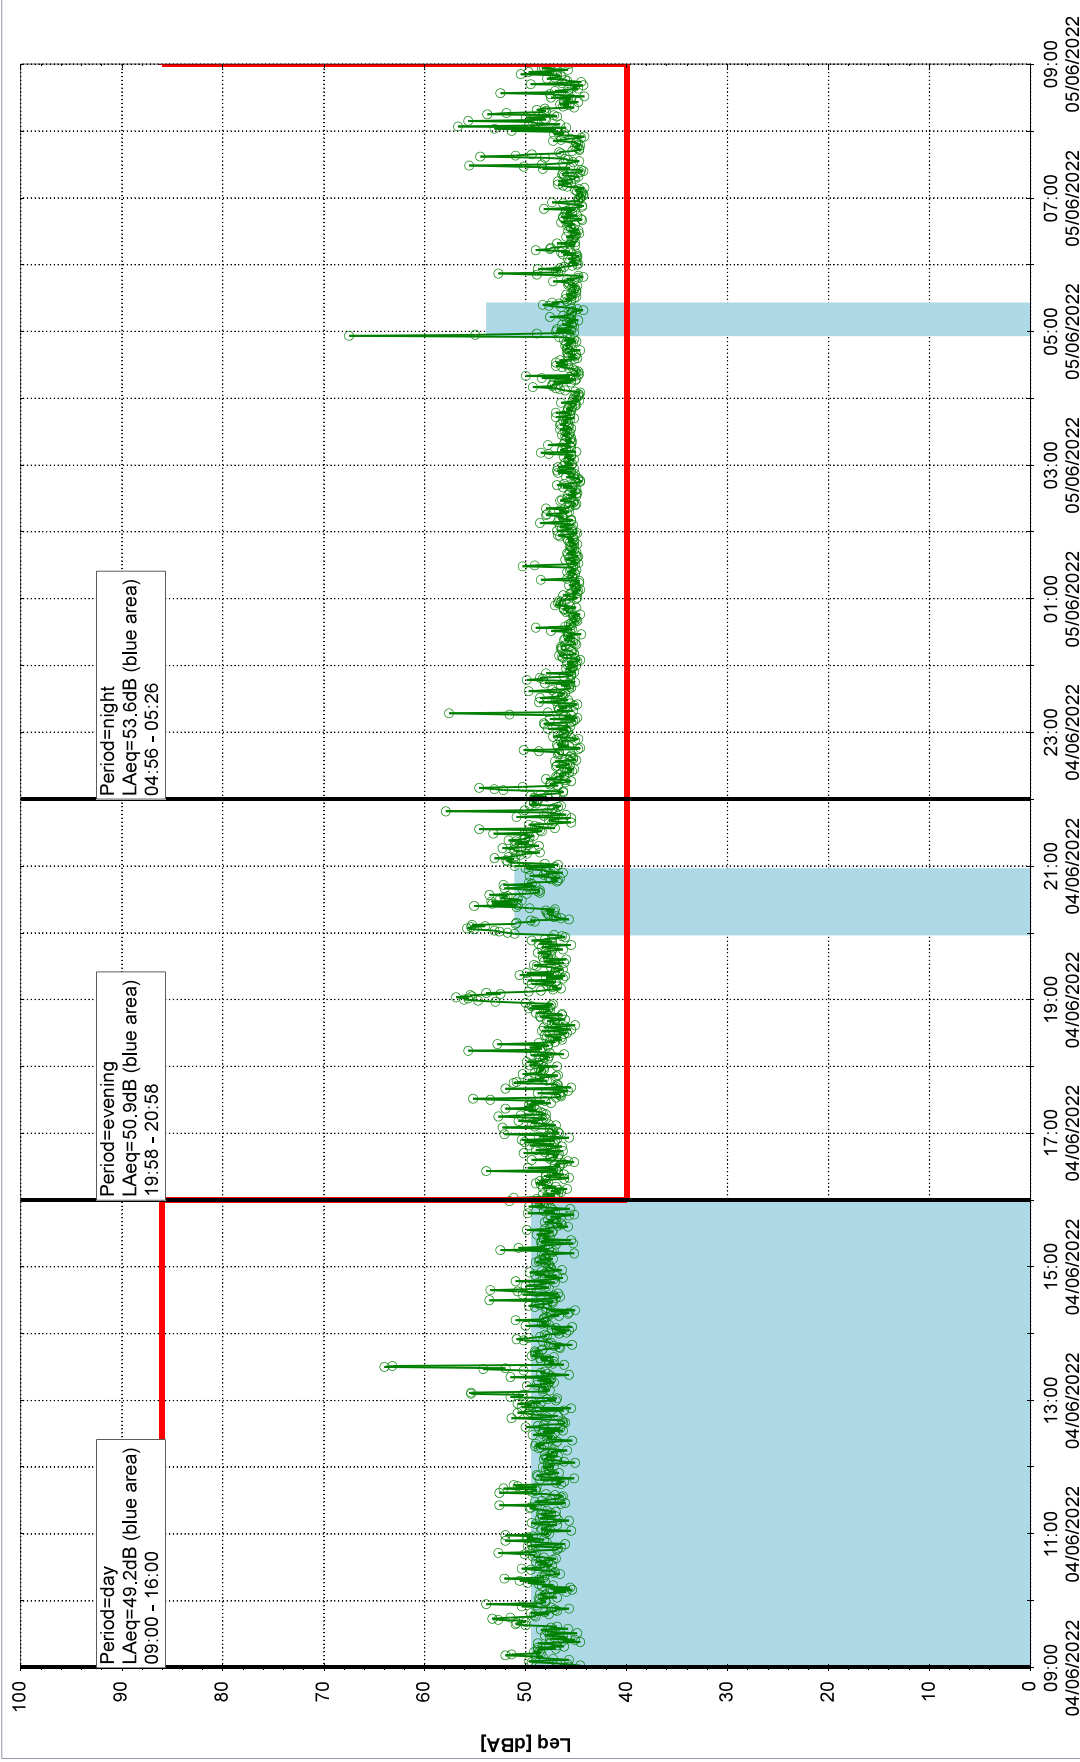

0 5 10 15 20 [m]

Remarks

...

Project: Kronos Sydhavnen
Construction: Mozarts Plads
Location: N-V

Noise Time Related Diagram

31/05/2022
01/06/2022

oooo MOP_NS01

Plan View

...

Project: Kronos Sydhavnen
Construction: Mozarts Plads
Location: N-V

02/06/2022
03/06/2022

Noise Time Related Diagram

oooo MOP_NS01

Plan View

Remarks

...

Project: Kronos Sydhavnen
Construction: Mozarts Plads
Location: N-V

Noise Time Related Diagram

03/06/2022
04/06/2022

oooo MOP_NS01

Plan View

Remarks

...

Project: Kronos Sydhavnen
Construction: Mozarts Plads
Location: N-V

Noise Time Related Diagram

04/06/2022
05/06/2022

oooo MOP_NS01

Plan View

Remarks

...

Project: Kronos Sydhavnen
Construction: Mozarts Plads
Location: N-V

Noise Time Related Diagram