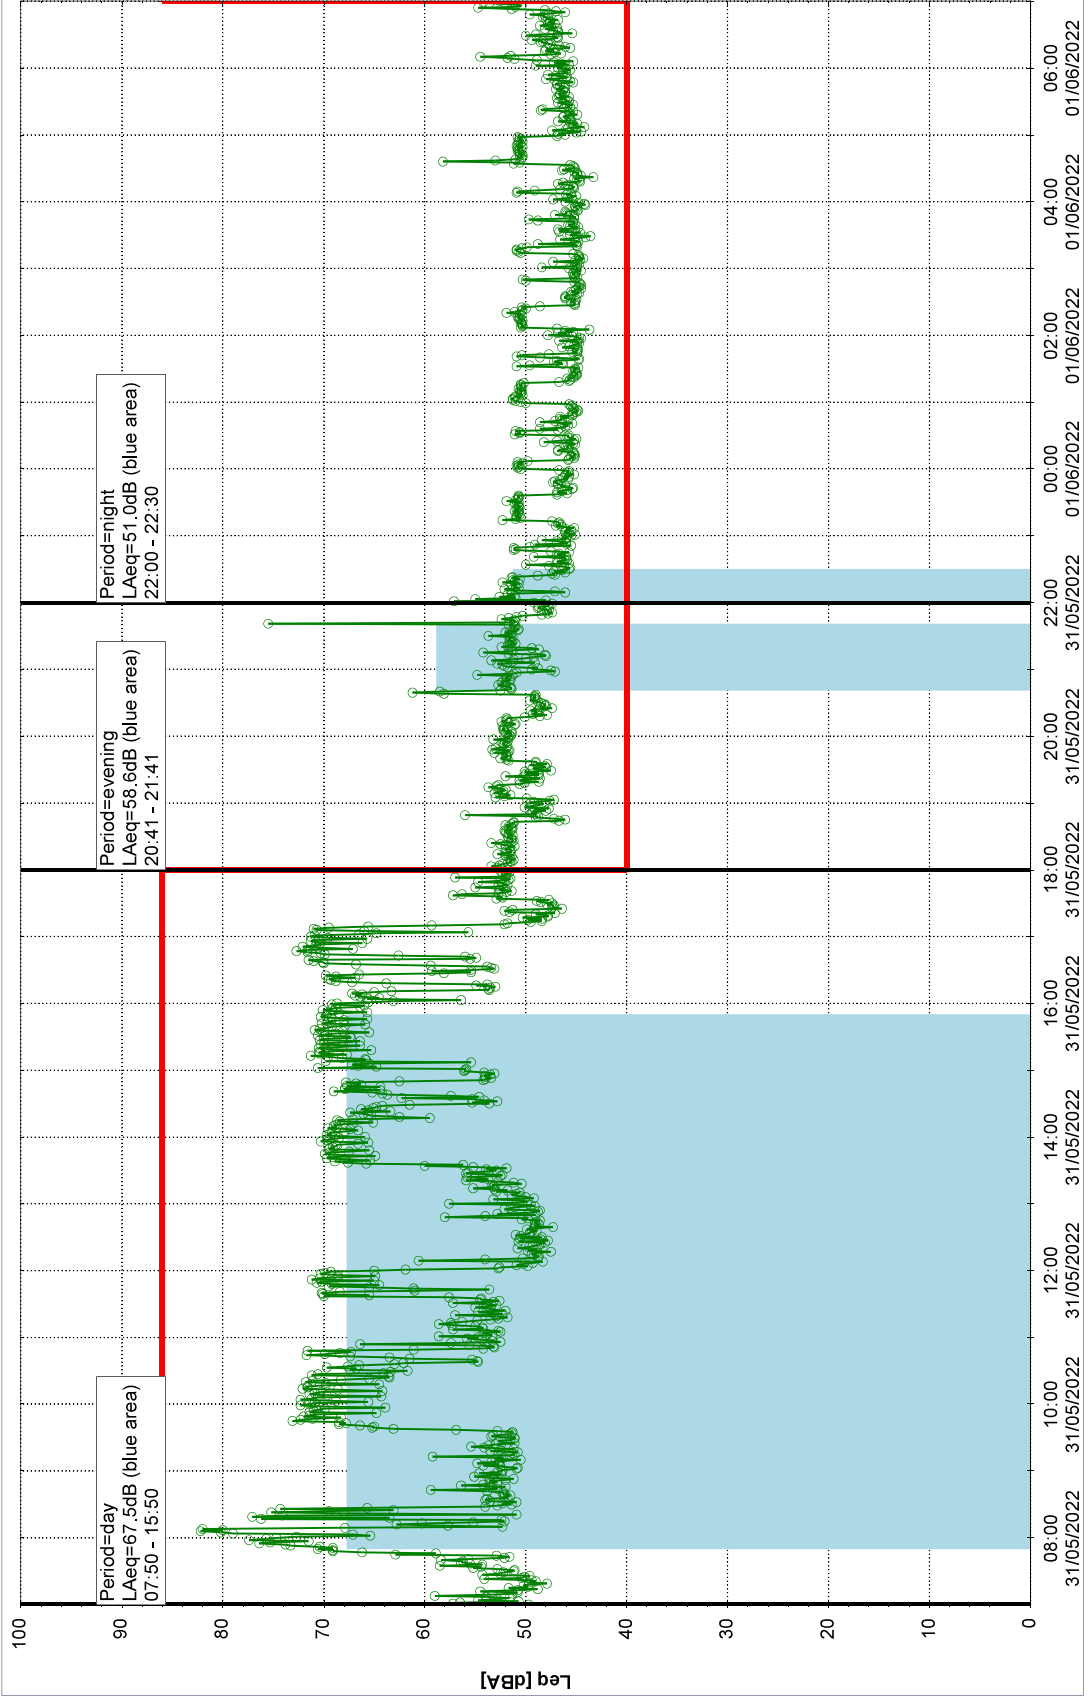

Plan View

Remarks

...

Project: Kronos Sydhavnen
Construction: Mozarts Plads
Location: N-V

Noise Time Related Diagram

30/05/2022
31/05/2022

oooo MOP_NS01

Plan View

0 5 10 15 20 [m]

Remarks

...

Project: Kronos Sydhavnen
Construction: Mozarts Plads
Location: N-V

Noise Time Related Diagram

31/05/2022
01/06/2022

oooo MOP_NS01

Plan View

Remarks

...

Project: Kronos Sydhavnen
Construction: Mozarts Plads
Location: N-V

Noise Time Related Diagram

01/06/2022
02/06/2022

MOP_NS01

Plan View

Remarks

...

Project: Kronos Sydhavnen
Construction: Mozarts Plads
Location: N-V

02/06/2022
03/06/2022

Noise Time Related Diagram

oooo MOP_NS01

Plan View

Remarks

...