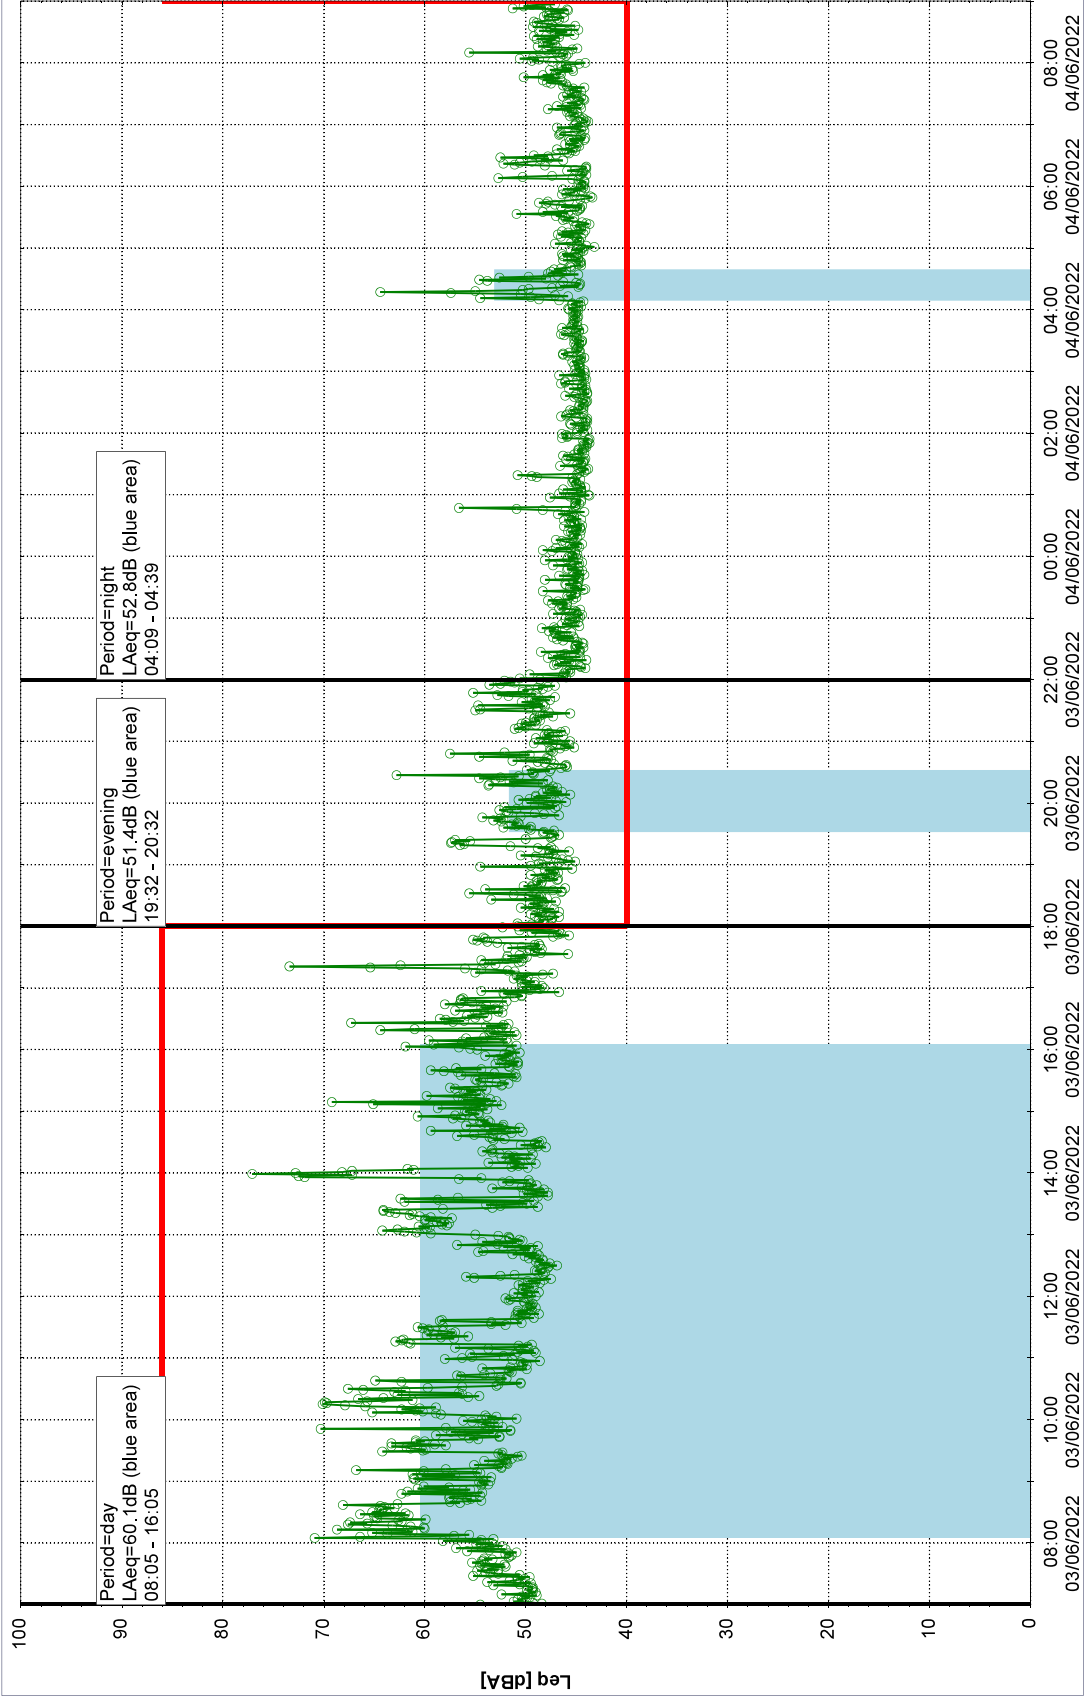

0 5 10 15 20 [m]

Remarks

...

Project: Kronos Sydhavnen
Construction: Mozarts Plads
Location: N-V

Noise Time Related Diagram

31/05/2022
01/06/2022

oooo MOP_NS01

Plan View

...

Project: Kronos Sydhavnen
Construction: Mozarts Plads
Location: N-V

02/06/2022
03/06/2022

Noise Time Related Diagram

oooo MOP_NS01

Plan View

Remarks

...

Project: Kronos Sydhavnen
Construction: Mozarts Plads
Location: N-V

Noise Time Related Diagram

03/06/2022
04/06/2022

oooo MOP_NS01

Plan View

Remarks

...

Project: Kronos Sydhavnen
Construction: Mozarts Plads
Location: N-V

Noise Time Related Diagram

04/06/2022
05/06/2022

oooo MOP_NS01

Plan View

Remarks

...

Project: Kronos Sydhavnen
Construction: Mozarts Plads
Location: N-V

Noise Time Related Diagram