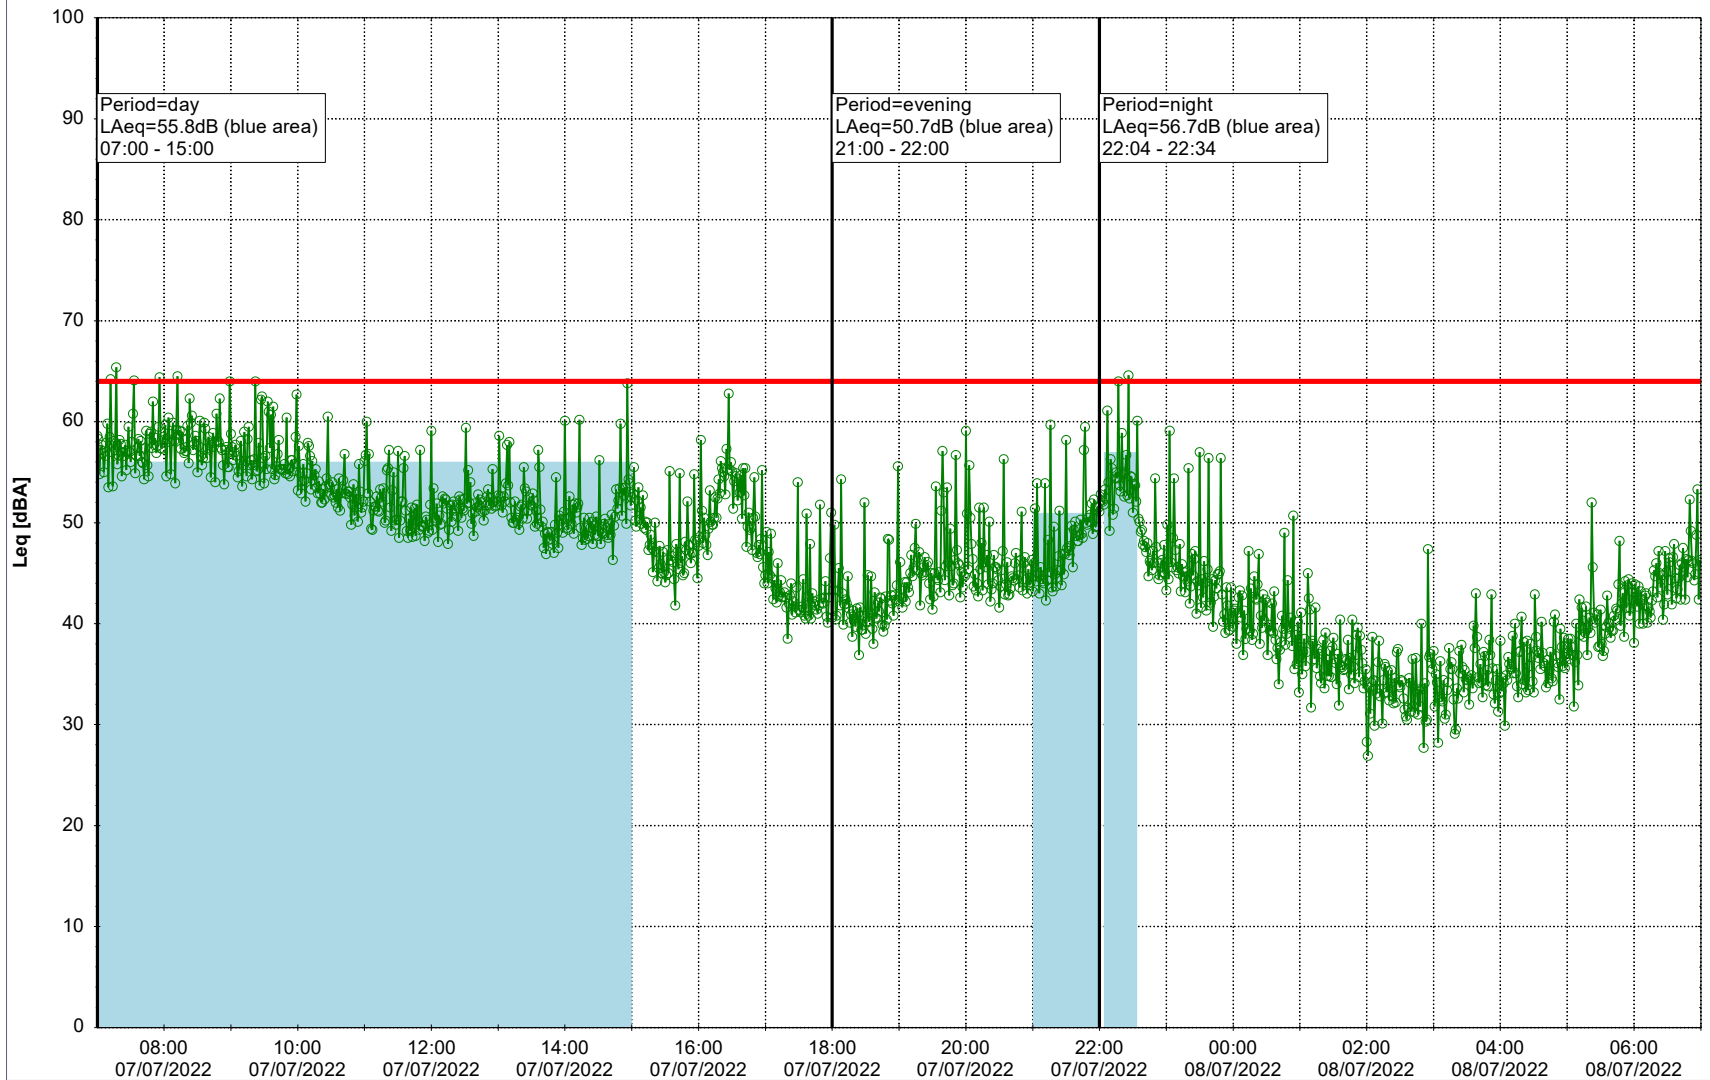

Noise Time Related Diagram

07/07/2022
08/07/2022

○○○ GAB_NS01