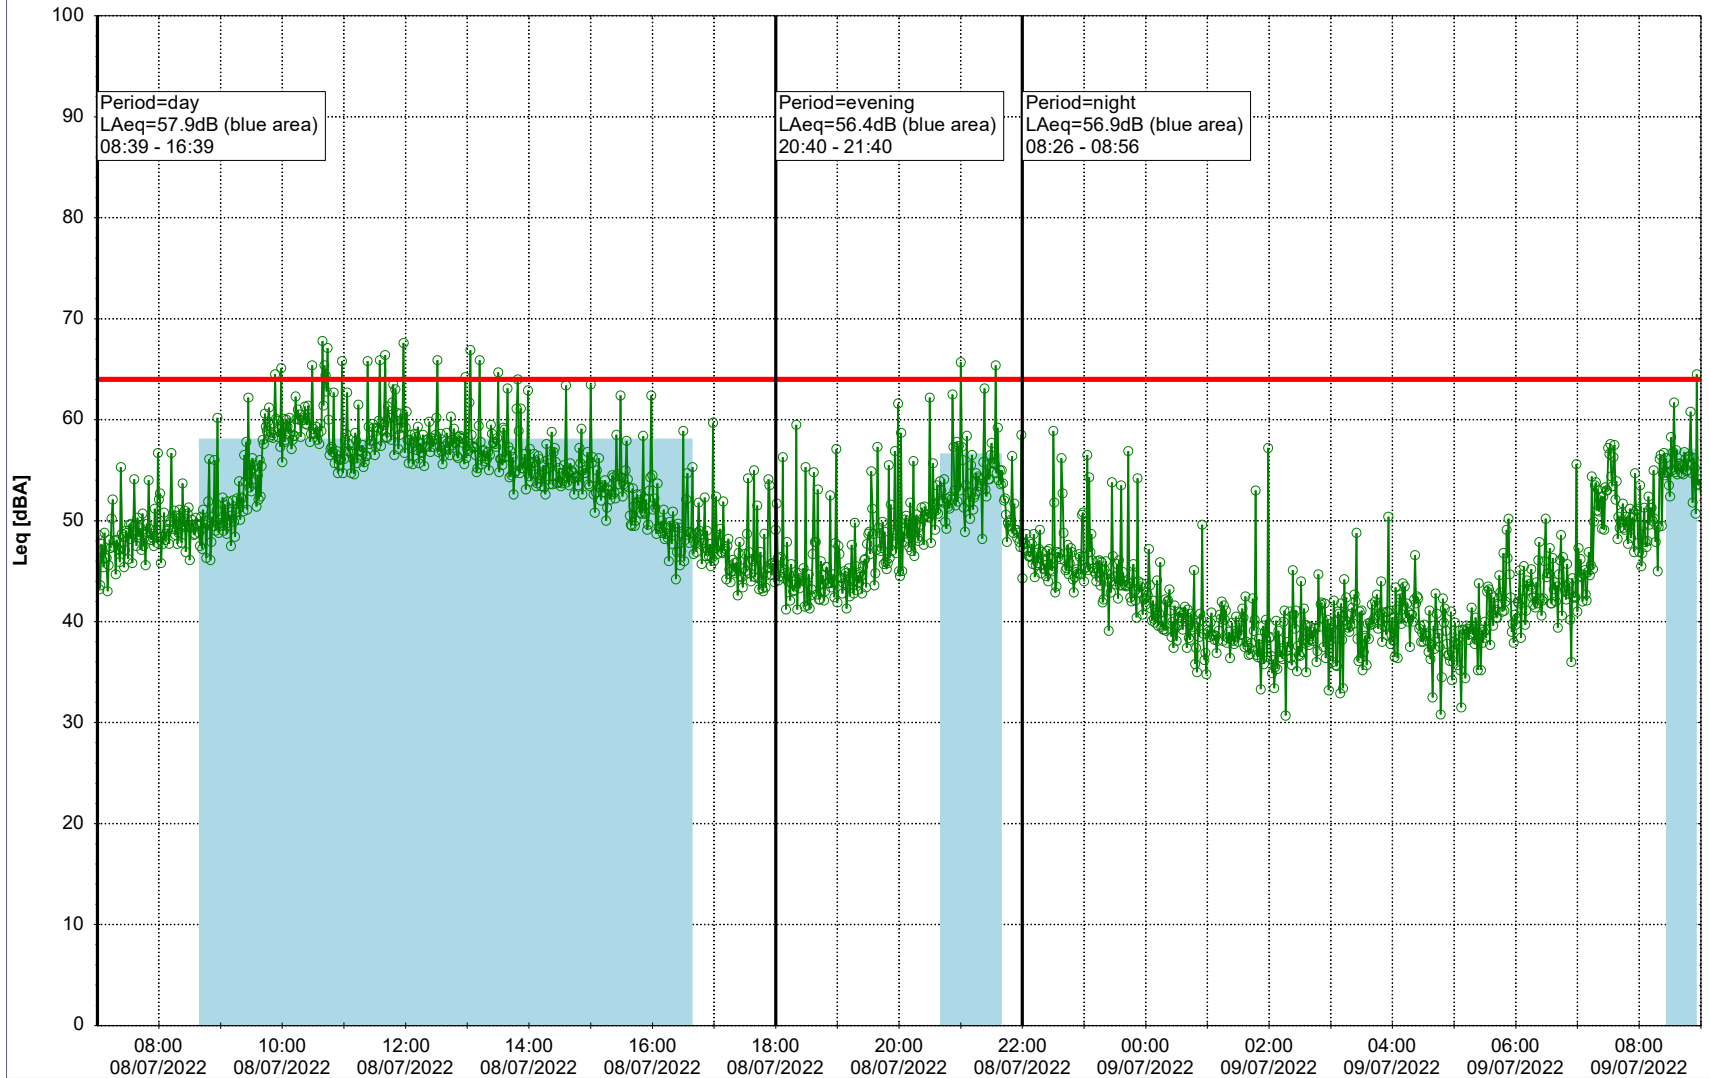

Noise Time Related Diagram

08/07/2022

09/07/2022

○○○○ GAB_NS01