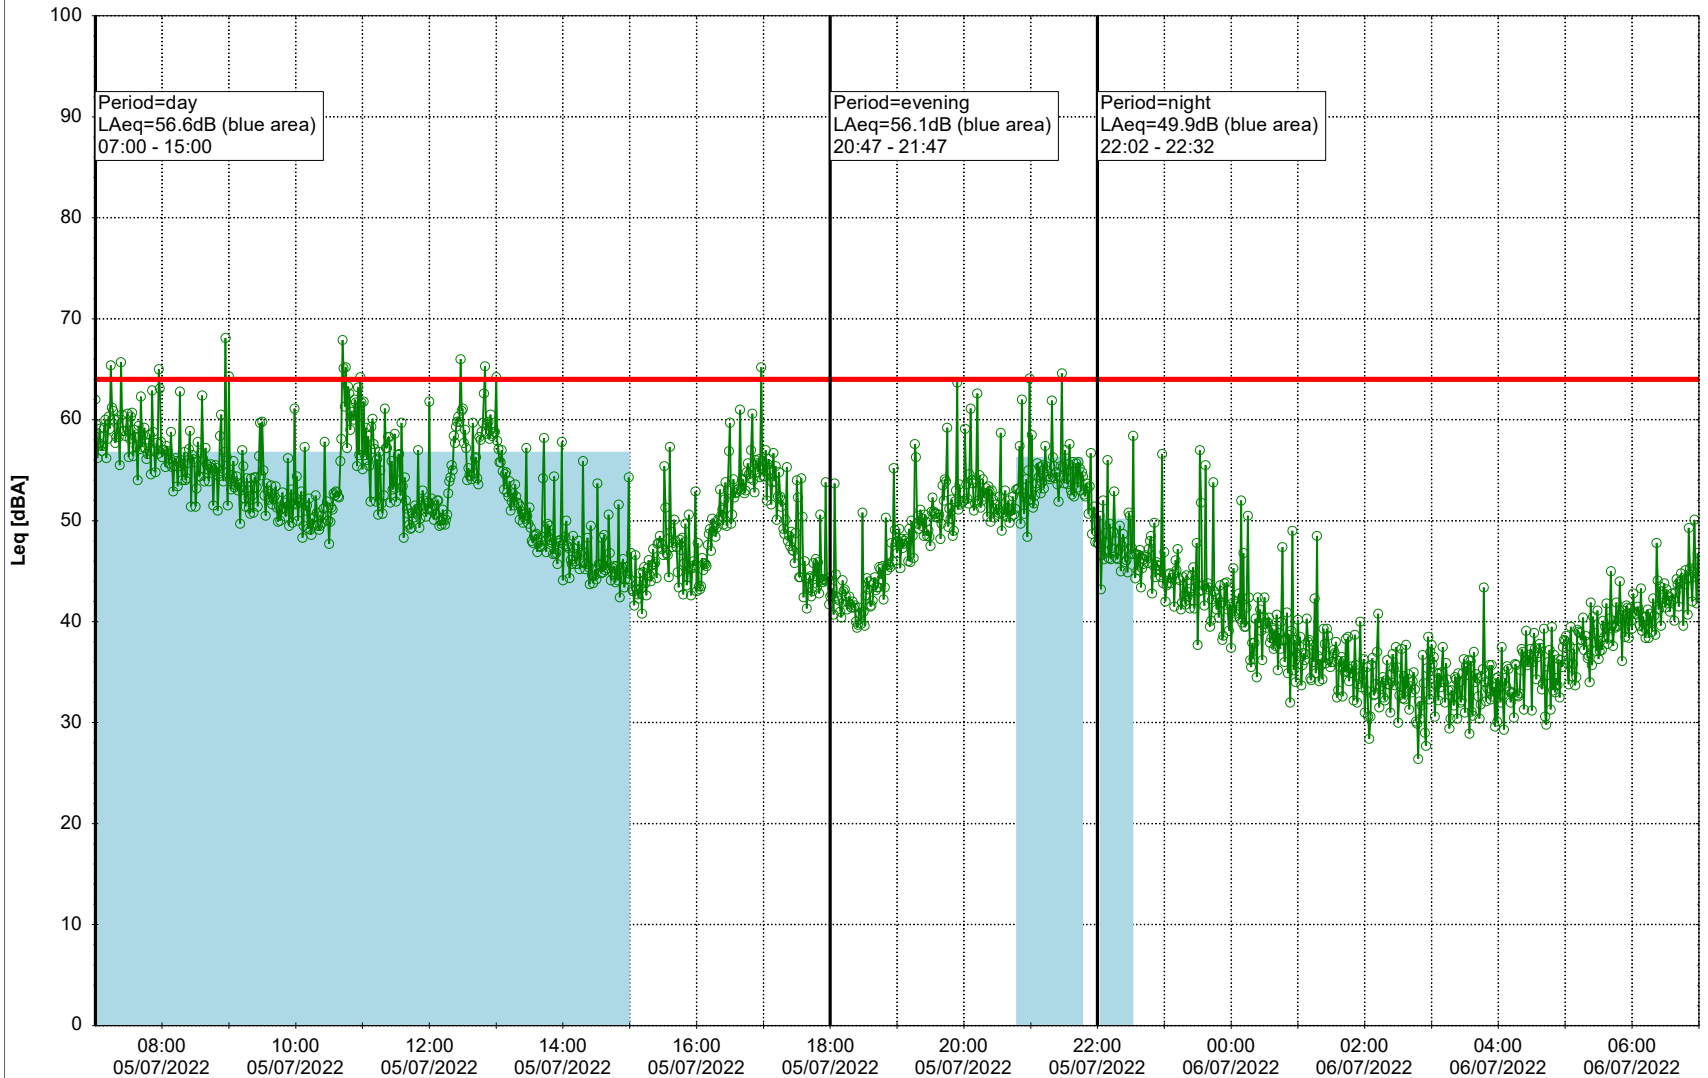

Noise Time Related Diagram

05/07/2022
06/07/2022

○○○ GAB_NS01