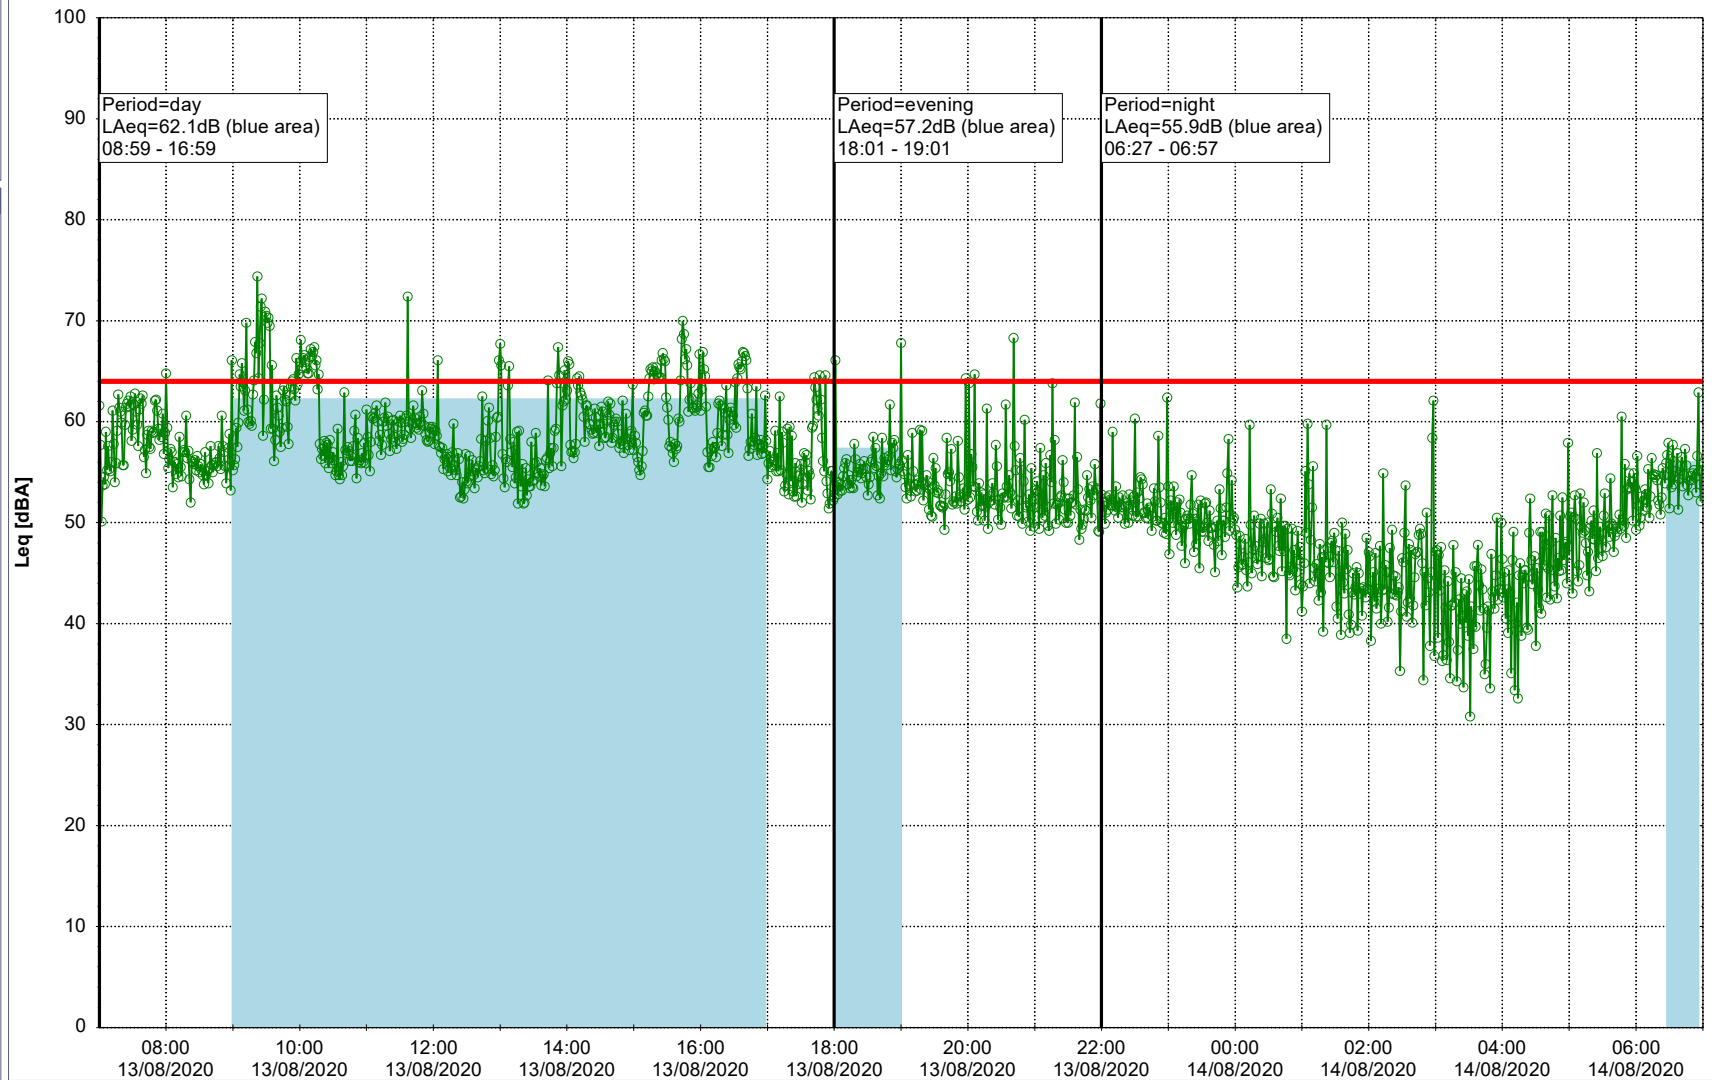

...

Noise Time Related Diagram

○○○ GAB_NS01

Project: Kronos Sydhavnen
Construction: Gåsebæk
Location: N-V

Remarks

...

Noise Time Related Diagram

13/08/2020
14/08/2020

○○○ GAB_NS01

Project: Kronos Sydhavnen
Construction: Gåsebæk
Location: N-V

14/08/2020
15/08/2020

Remarks

...

Noise Time Related Diagram

○○○ GAB_NS01

Project: Kronos Sydhavnen
Construction: Gåsebæk
Location: N-V

Remarks

...

Noise Time Related Diagram

15/08/2020
16/08/2020

○○○ GAB_NS01

Project: Kronos Sydhavnen
Construction: Gåsebæk
Location: N-V

16/08/2020
17/08/2020

Noise Time Related Diagram