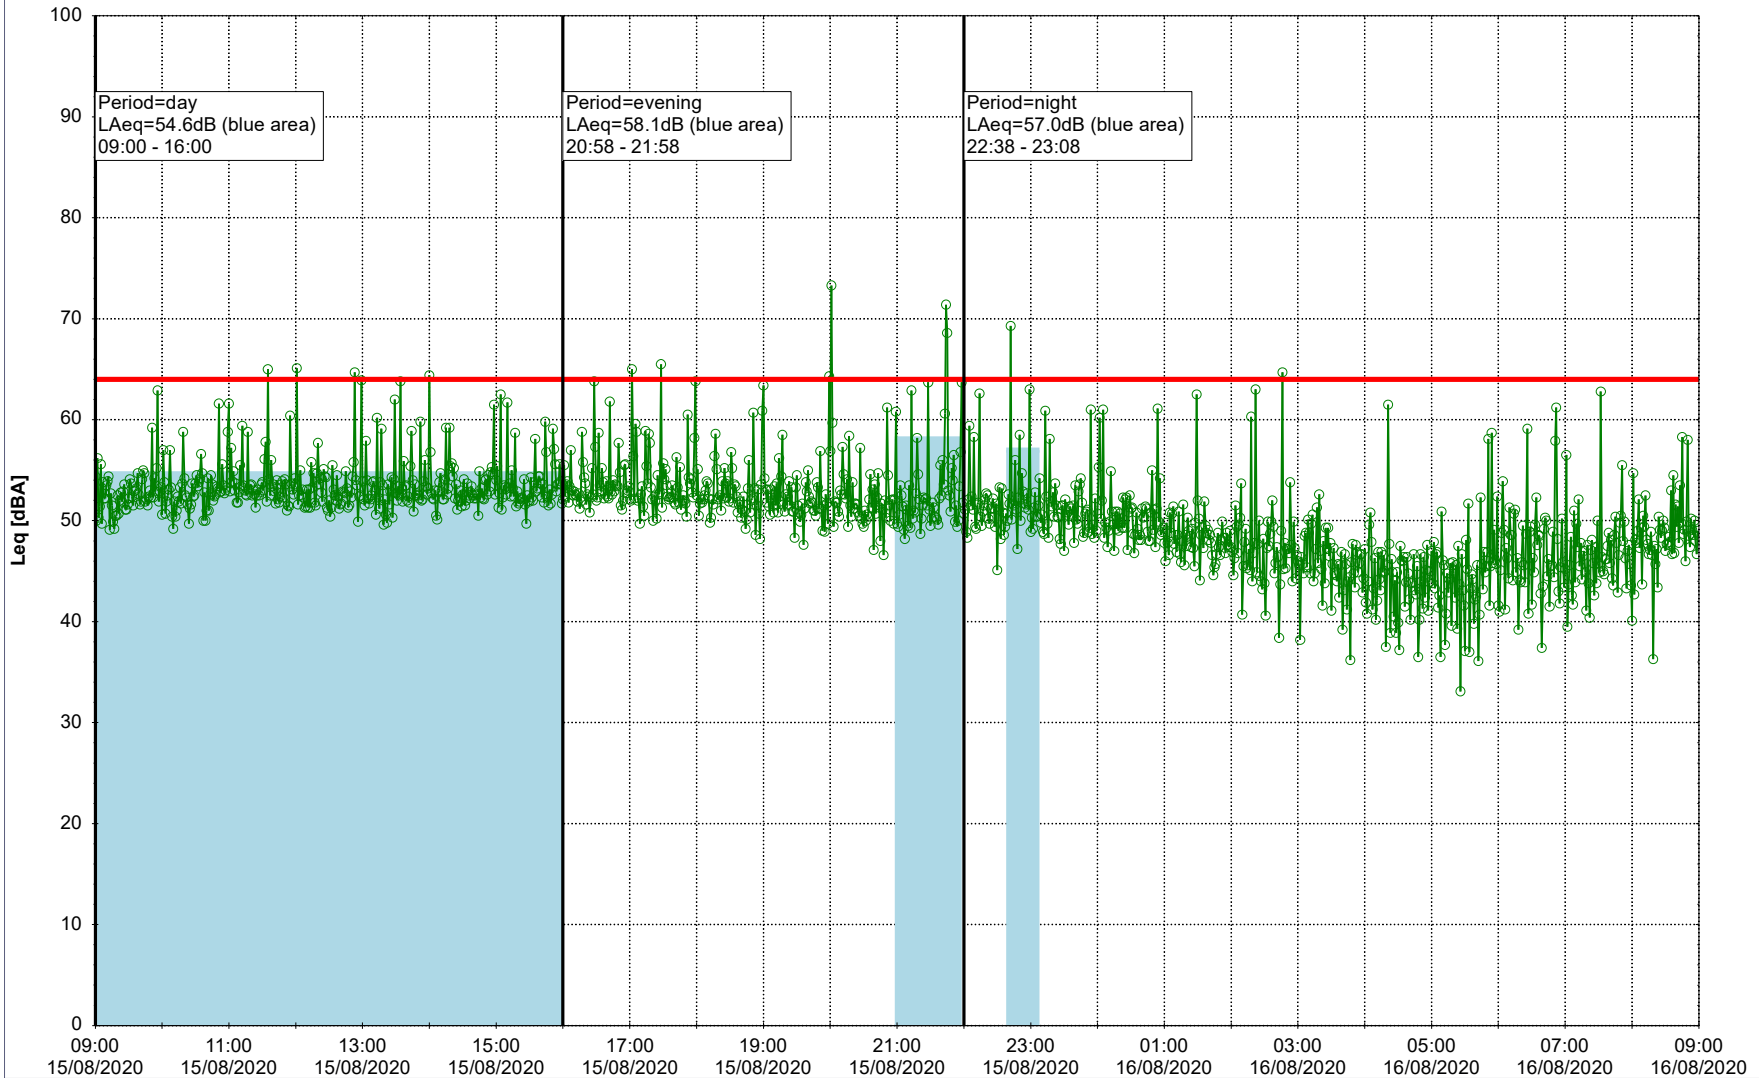

...

Noise Time Related Diagram

○○○ GAB_NS01

Project: Kronos Sydhavnen
Construction: Gåsebæk
Location: N-V

Remarks

...

Noise Time Related Diagram

13/08/2020
14/08/2020

○○○ GAB_NS01

Project: Kronos Sydhavnen
Construction: Gåsebæk
Location: N-V

14/08/2020
15/08/2020

Remarks

...

Noise Time Related Diagram

○○○ GAB_NS01

Project: Kronos Sydhavnen
Construction: Gåsebæk
Location: N-V

Remarks

...

Noise Time Related Diagram

15/08/2020
16/08/2020

○○○ GAB_NS01

Project: Kronos Sydhavnen
Construction: Gåsebæk
Location: N-V

16/08/2020
17/08/2020

Noise Time Related Diagram