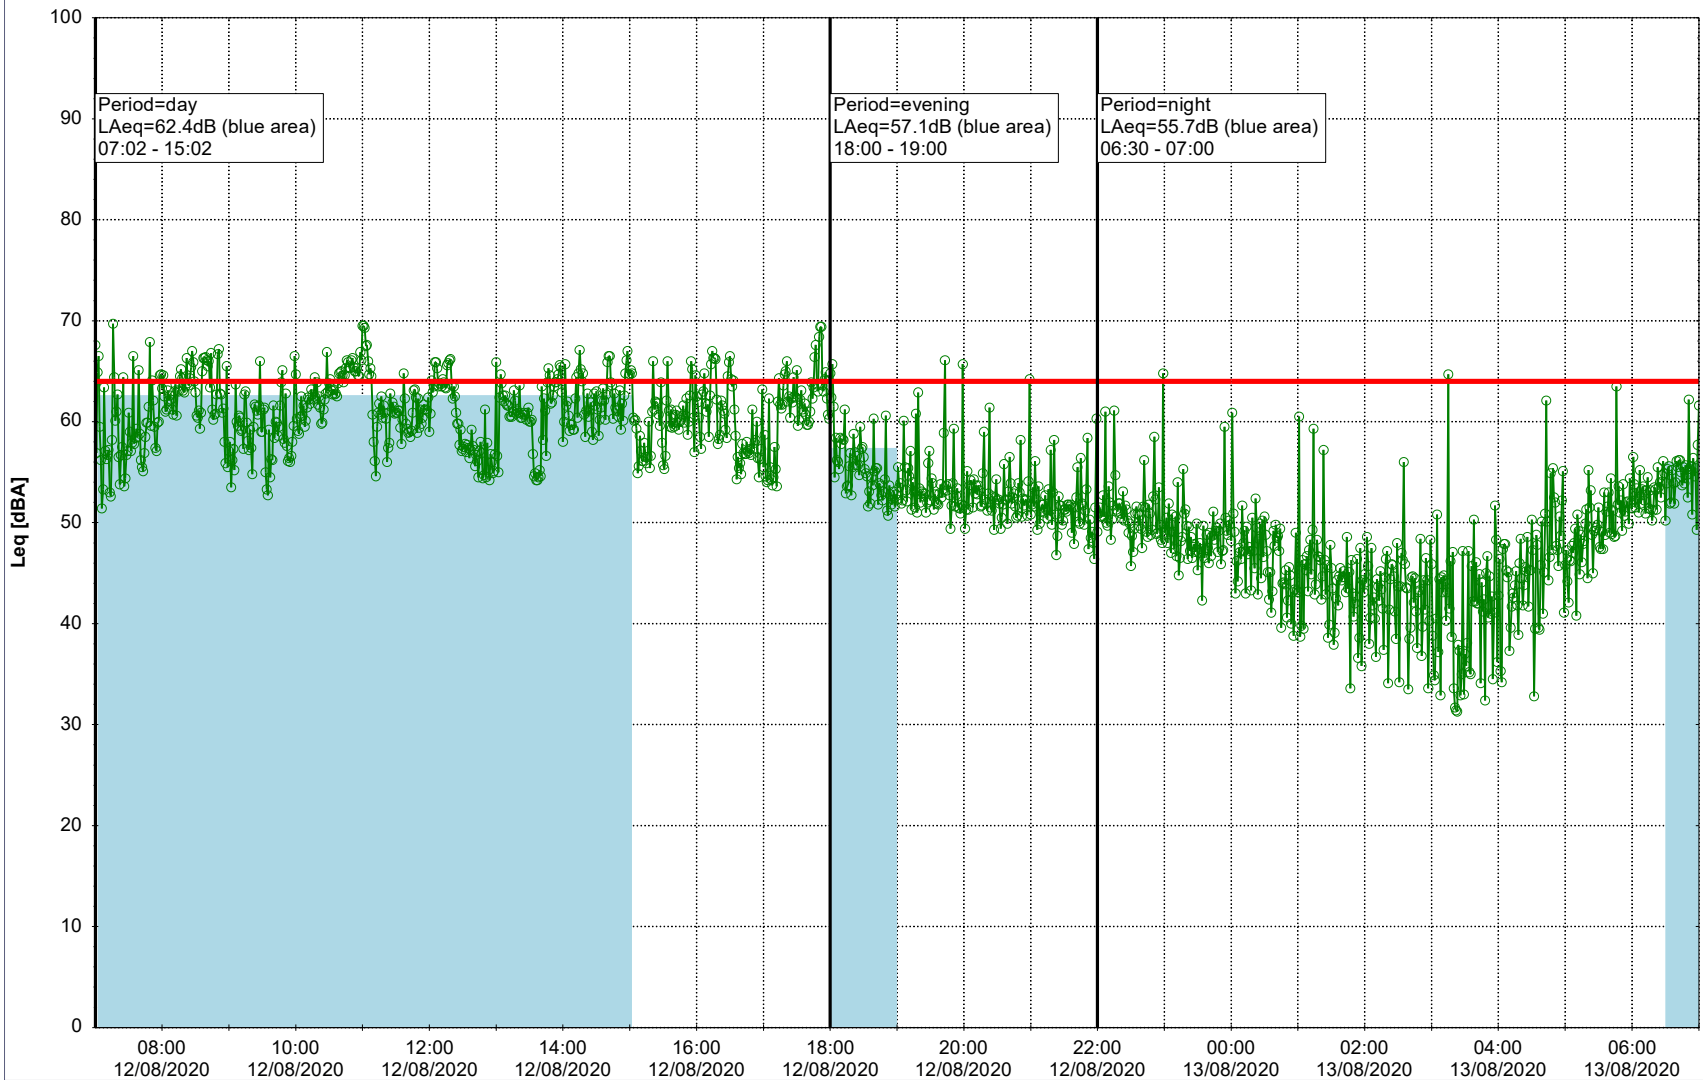

Remarks

...

Noise Time Related Diagram

11/08/2020
12/08/2020

○○○ GAB_NS01

Project: Kronos Sydhavnen
Construction: Gåsebæk
Location: N-V

12/08/2020
13/08/2020

Remarks

...

Noise Time Related Diagram

○○○ GAB_NS01

Project: Kronos Sydhavnen
Construction: Gåsebæk
Location: N-V

Remarks

...

Noise Time Related Diagram

13/08/2020
14/08/2020

○○○ GAB_NS01

Project: Kronos Sydhavnen
Construction: Gåsebæk
Location: N-V

14/08/2020
15/08/2020

Remarks

...

Noise Time Related Diagram

○○○ GAB_NS01

Project: Kronos Sydhavnen
Construction: Gåsebæk
Location: N-V

Remarks

...

Noise Time Related Diagram

15/08/2020
16/08/2020

○○○ GAB_NS01

Project: Kronos Sydhavnen
Construction: Gåsebæk
Location: N-V

16/08/2020
17/08/2020

Noise Time Related Diagram