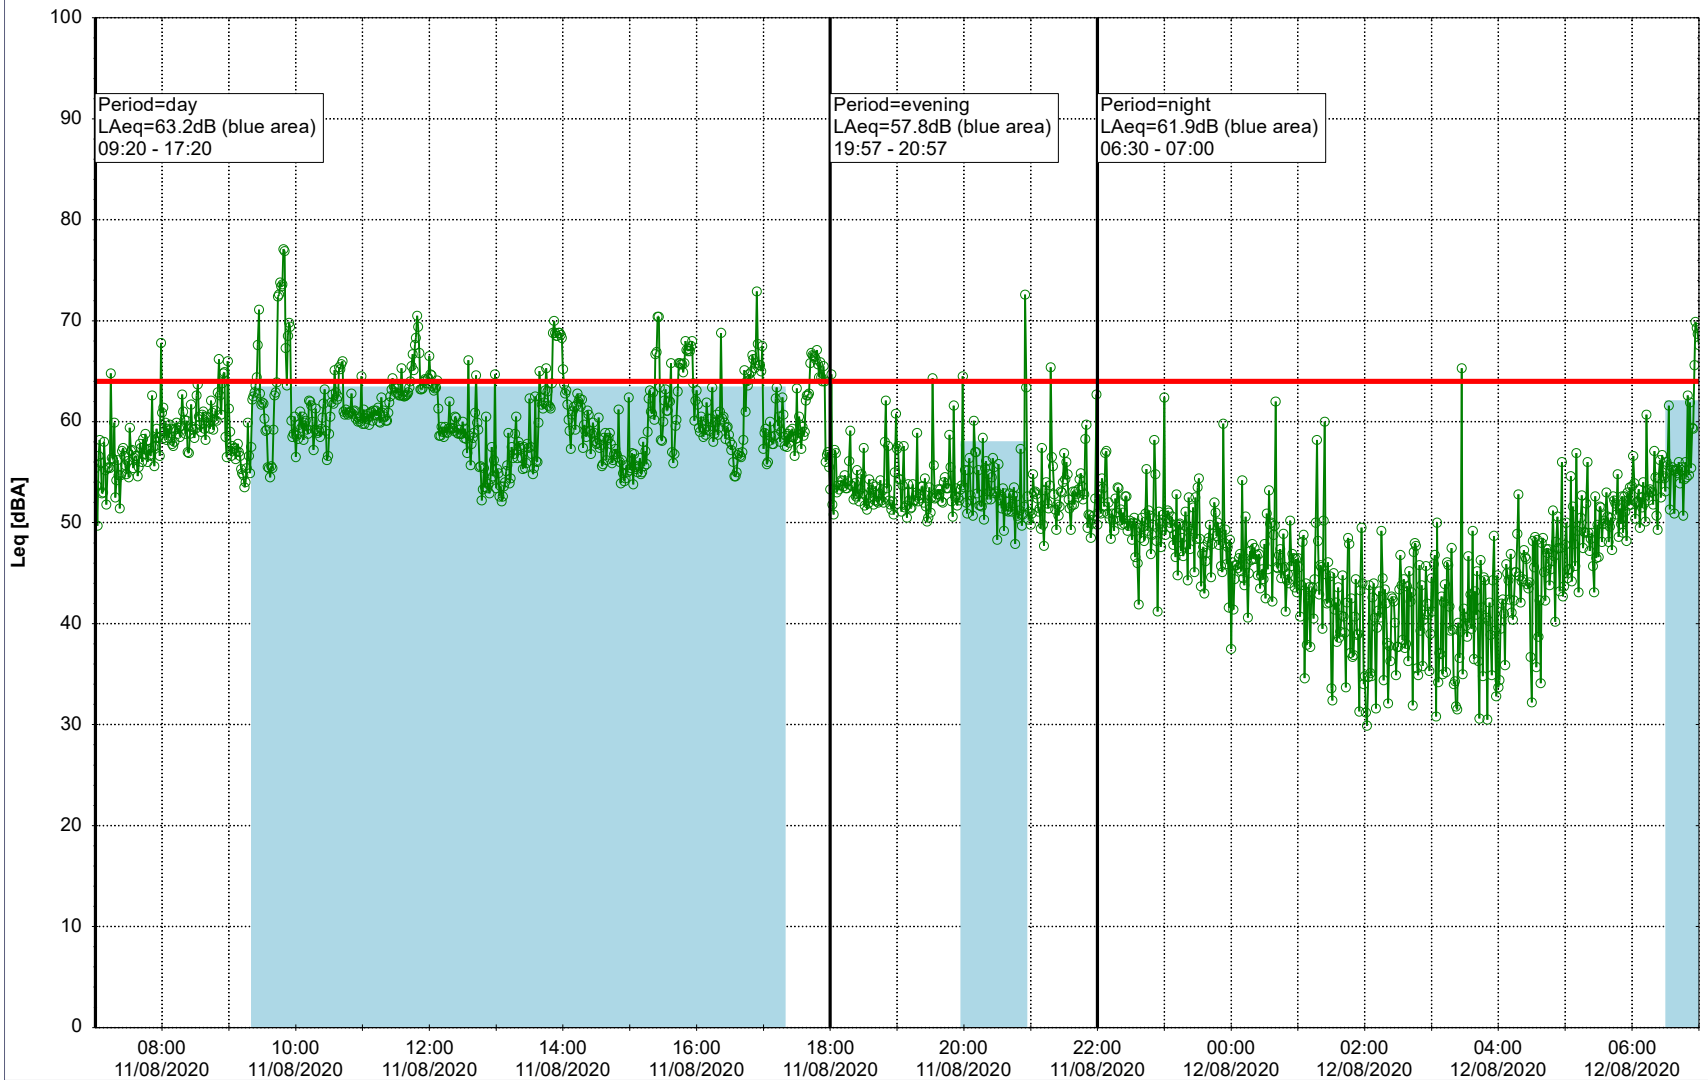

Project: Kronos Sydhavnen
Construction: Gåsebæk
Location: N-V

Remarks

...

Noise Time Related Diagram

10/08/2020

11/08/2020

○○○ GAB_NS01

Project: Kronos Sydhavnen
Construction: Gåsebæk
Location: N-V

Remarks

...

Noise Time Related Diagram

11/08/2020
12/08/2020

○○○ GAB_NS01

Project: Kronos Sydhavnen
Construction: Gåsebæk
Location: N-V

12/08/2020
13/08/2020

Remarks

...

Noise Time Related Diagram

○○○ GAB_NS01

Project: Kronos Sydhavnen
Construction: Gåsebæk
Location: N-V

Remarks

...

Noise Time Related Diagram

13/08/2020
14/08/2020

Remarks

...

Noise Time Related Diagram

15/08/2020
16/08/2020

○○○ GAB_NS01

Project: Kronos Sydhavnen
Construction: Gåsebæk
Location: N-V

16/08/2020
17/08/2020

Noise Time Related Diagram