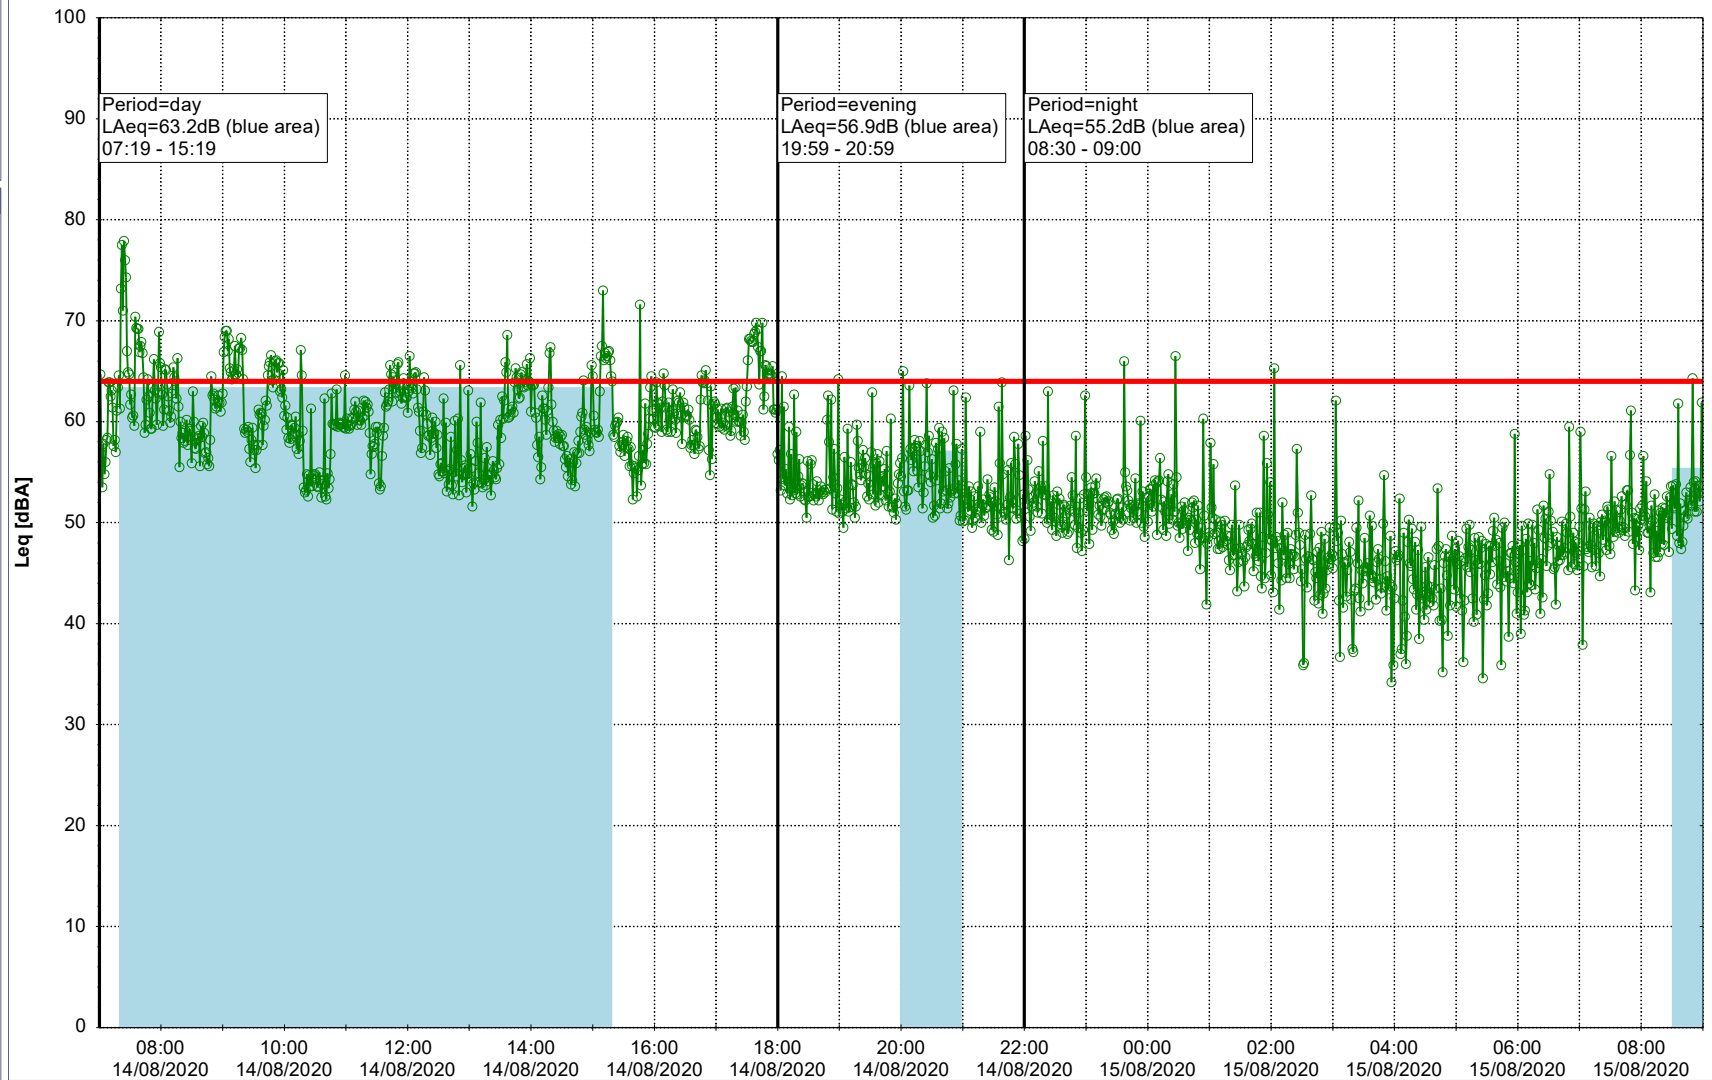

...

Noise Time Related Diagram

○○○ GAB_NS01

Project: Kronos Sydhavnen
Construction: Gåsebæk
Location: N-V

Remarks

...

Noise Time Related Diagram

13/08/2020
14/08/2020

○○○ GAB_NS01

Project: Kronos Sydhavnen
Construction: Gåsebæk
Location: N-V

14/08/2020
15/08/2020

Remarks

...

Noise Time Related Diagram

○○○ GAB_NS01

Project: Kronos Sydhavnen
Construction: Gåsebæk
Location: N-V

Remarks

...

Noise Time Related Diagram

15/08/2020
16/08/2020

○○○ GAB_NS01

Project: Kronos Sydhavnen
Construction: Gåsebæk
Location: N-V

16/08/2020
17/08/2020

Noise Time Related Diagram