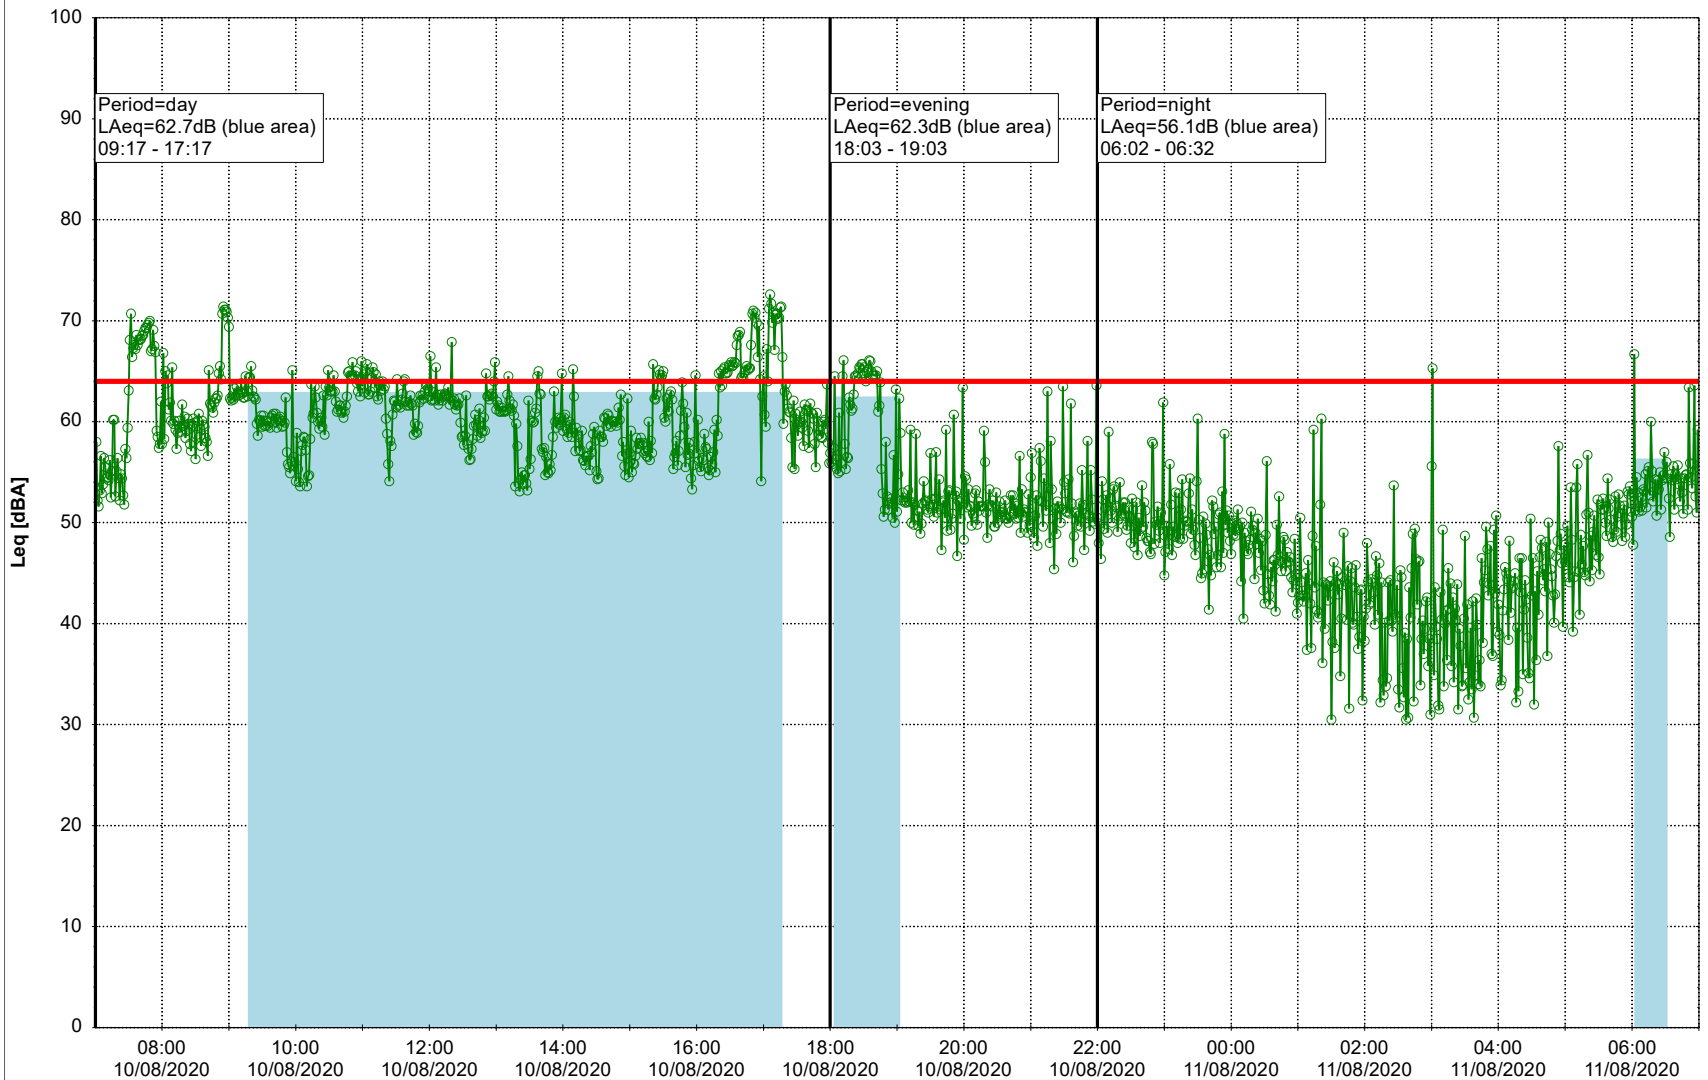

Project: Kronos Sydhavnen
Construction: Gåsebæk
Location: N-V

Remarks

...

Noise Time Related Diagram

10/08/2020

11/08/2020

○○○ GAB_NS01

Project: Kronos Sydhavnen
Construction: Gåsebæk
Location: N-V

Remarks

...

Noise Time Related Diagram

11/08/2020
12/08/2020

○○○ GAB_NS01

Project: Kronos Sydhavnen
Construction: Gåsebæk
Location: N-V

12/08/2020
13/08/2020

Remarks

...

Noise Time Related Diagram

○○○ GAB_NS01

Project: Kronos Sydhavnen
Construction: Gåsebæk
Location: N-V

Remarks

...

Noise Time Related Diagram

13/08/2020
14/08/2020

Remarks

...

Noise Time Related Diagram

15/08/2020
16/08/2020

○○○ GAB_NS01

Project: Kronos Sydhavnen
Construction: Gåsebæk
Location: N-V

16/08/2020
17/08/2020

Noise Time Related Diagram