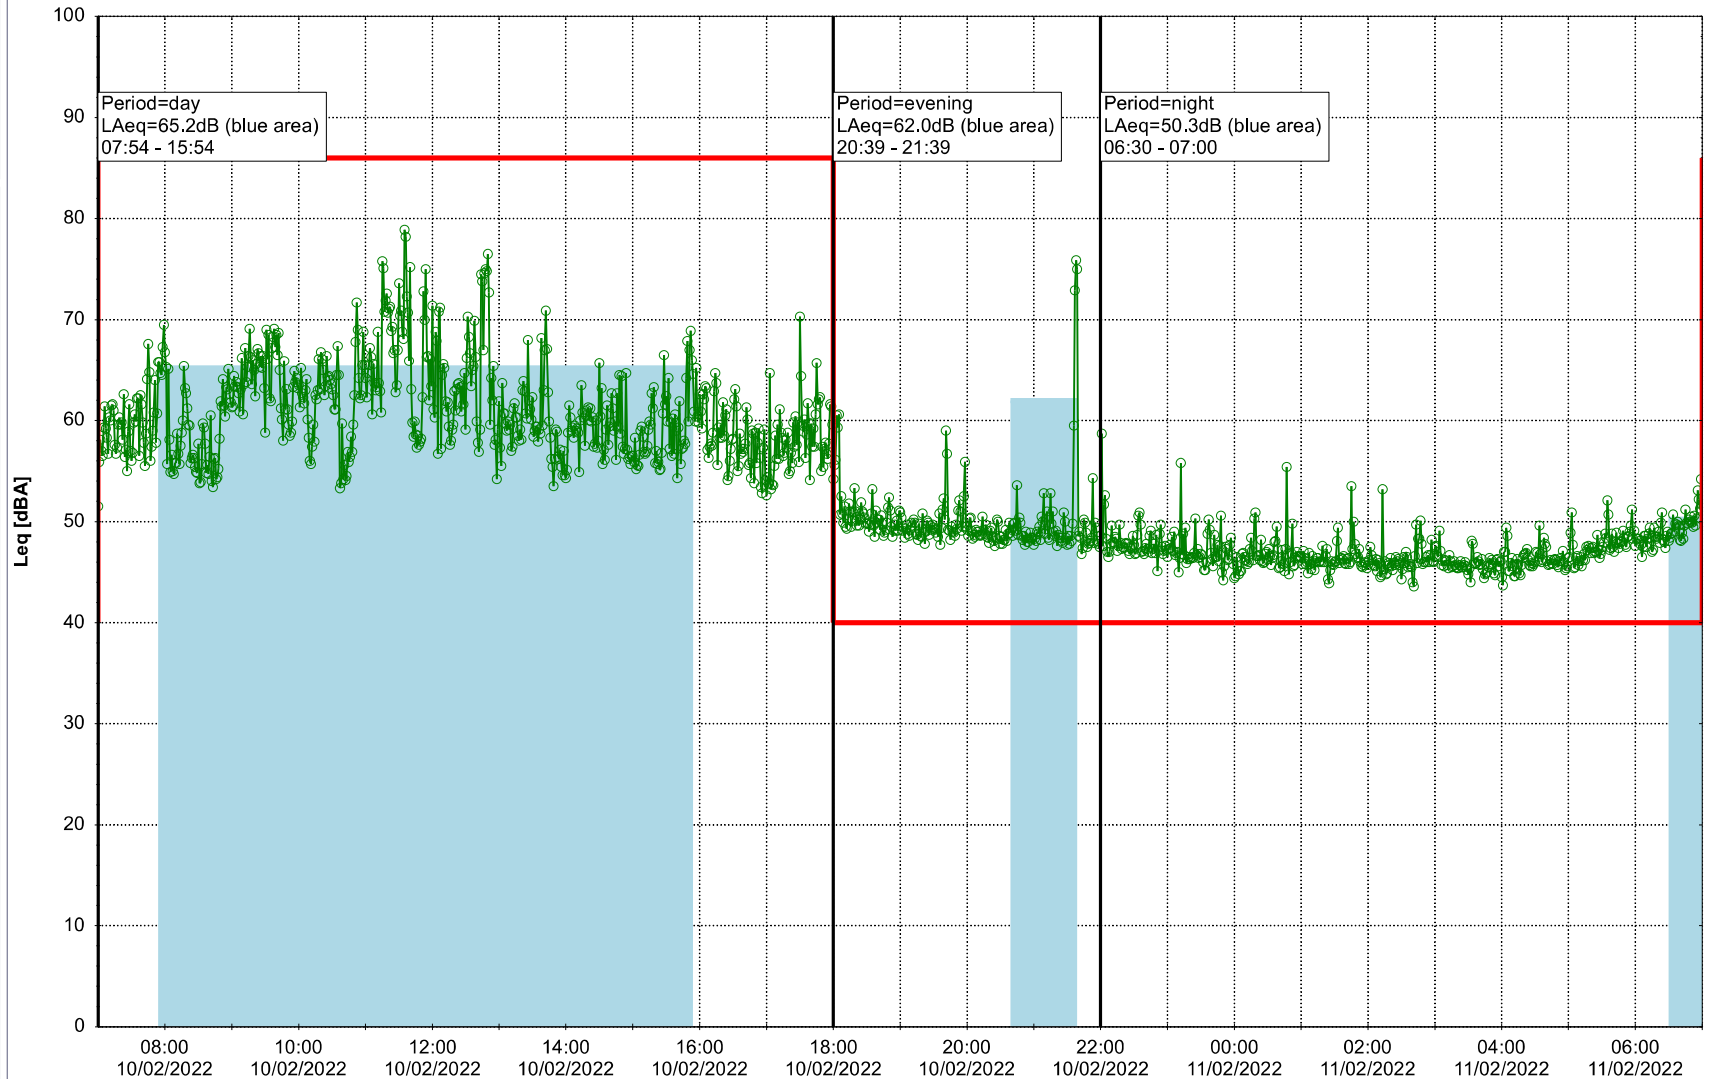

Noise Time Related Diagram

10/02/2022
11/02/2022

○○○ MOP_NS01