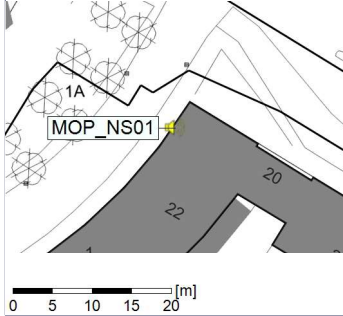

08/02/2022
09/02/2022

Plan View

Remarks

...

Noise Time Related Diagram

○○○○ MOP_NS01

Project: Kronos Sydhavnen
Construction: Mozarts Plads
Location: N-V

Plan View