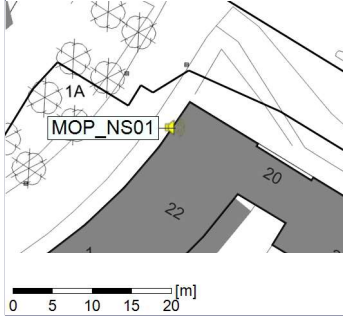

Noise Time Related Diagram

11/02/2022
12/02/2022

○○○○ MOP_NS01

Project: Kronos Sydhavnen
Construction: Mozarts Plads
Location: N-V

Plan View

Remarks

- Ørsted Værket

Noise Time Related Diagram