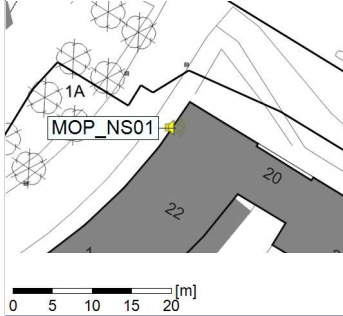

Remarks

...

Noise Time Related Diagram

09/02/2022
10/02/2022

○○○○ MOP_NS01

Project: Kronos Sydhavnen
Construction: Mozarts Plads
Location: N-V

Plan View

Remarks