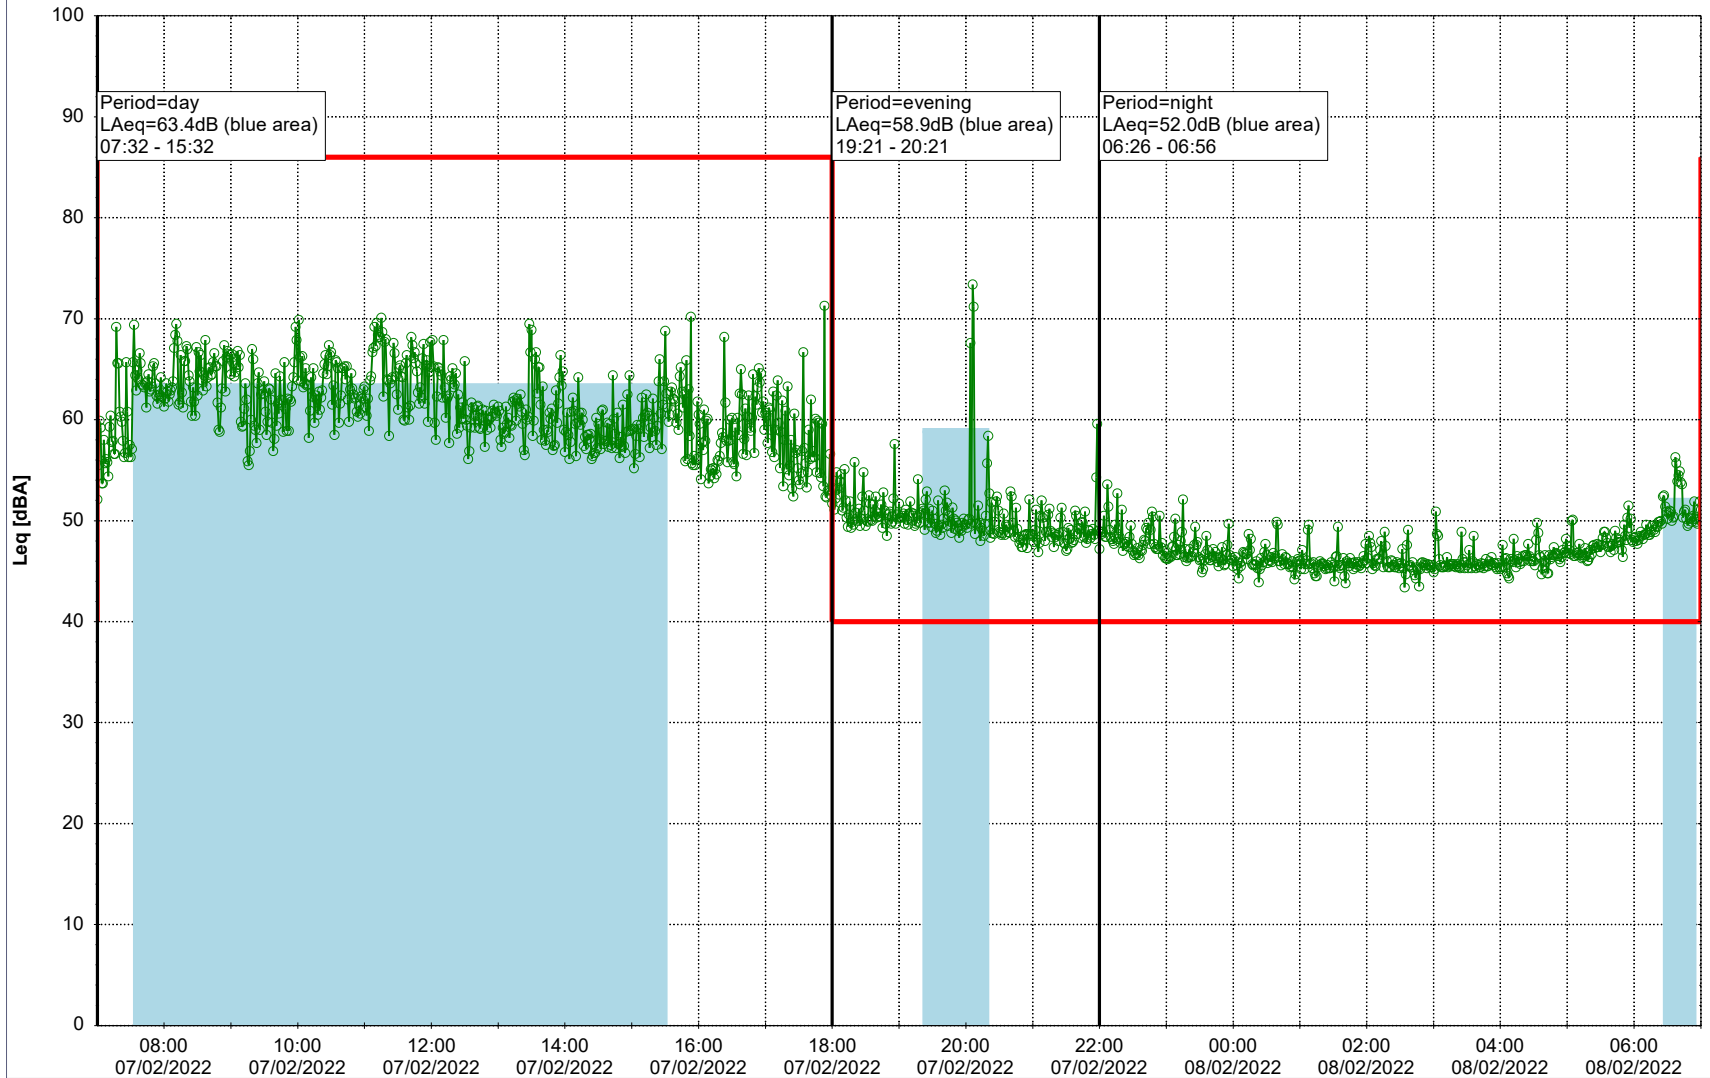

Project: Kronos Sydhavnen
Construction: Mozarts Plads
Location: N-V

Plan View

Remarks

...

Noise Time Related Diagram

07/02/2022
08/02/2022

○○○○ MOP_NS01

Project: Kronos Sydhavnen
Construction: Mozarts Plads
Location: N-V

08/02/2022
09/02/2022

Plan View

Remarks

...

Noise Time Related Diagram

○○○○ MOP_NS01

Project: Kronos Sydhavnen
Construction: Mozarts Plads
Location: N-V

Plan View

Remarks

...

Noise Time Related Diagram

09/02/2022
10/02/2022

○○○○ MOP_NS01

Project: Kronos Sydhavnen
Construction: Mozarts Plads
Location: N-V

Plan View

Remarks

Noise Time Related Diagram

11/02/2022
12/02/2022

○○○○ MOP_NS01

Project: Kronos Sydhavnen
Construction: Mozarts Plads
Location: N-V

Plan View

Remarks

- Ørsted Værket

Noise Time Related Diagram