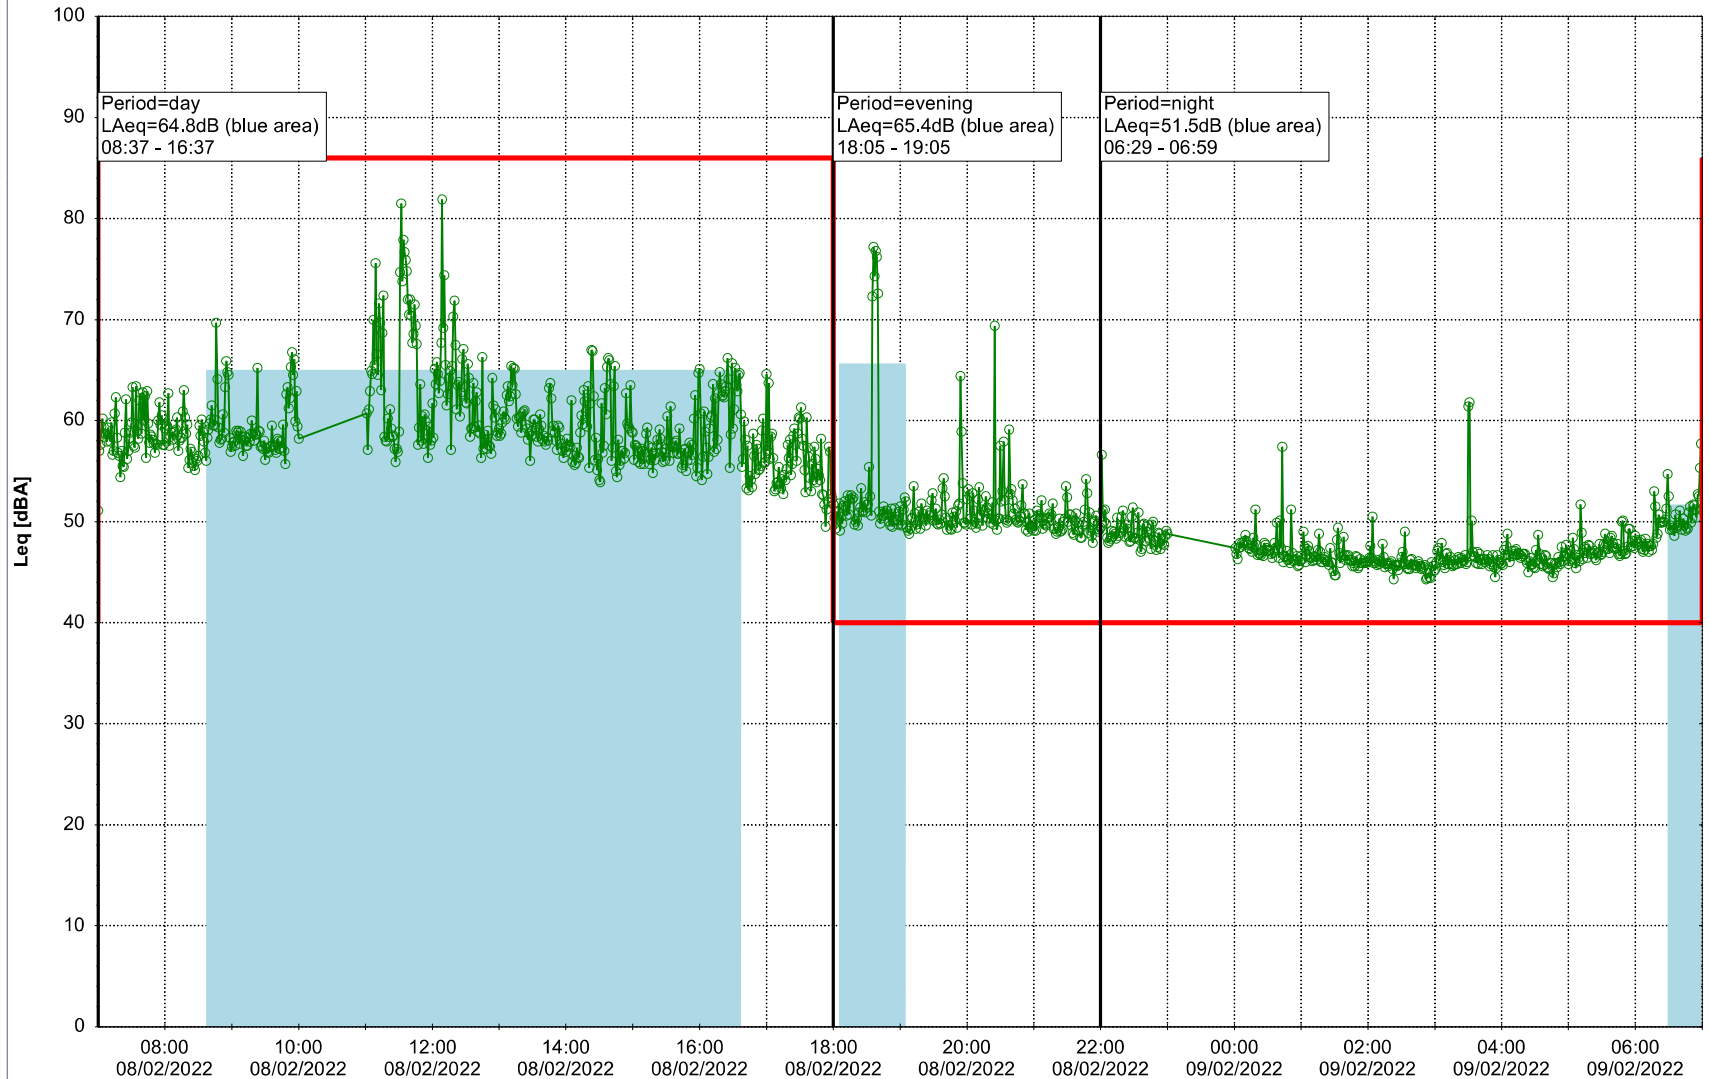

08/02/2022
09/02/2022

Plan View

Remarks

...

Noise Time Related Diagram

○○○○ MOP_NS01

Project: Kronos Sydhavnen
Construction: Mozarts Plads
Location: N-V

Plan View