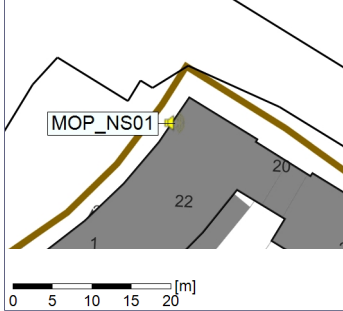

Project: Kronos Sydhavnen
Construction: Mozarts Plads
Location: N-V

Plan View

Remarks

...

Noise Time Related Diagram

07/02/2022
08/02/2022

○○○○ MOP_NS01

Project: Kronos Sydhavnen
Construction: Mozarts Plads
Location: N-V