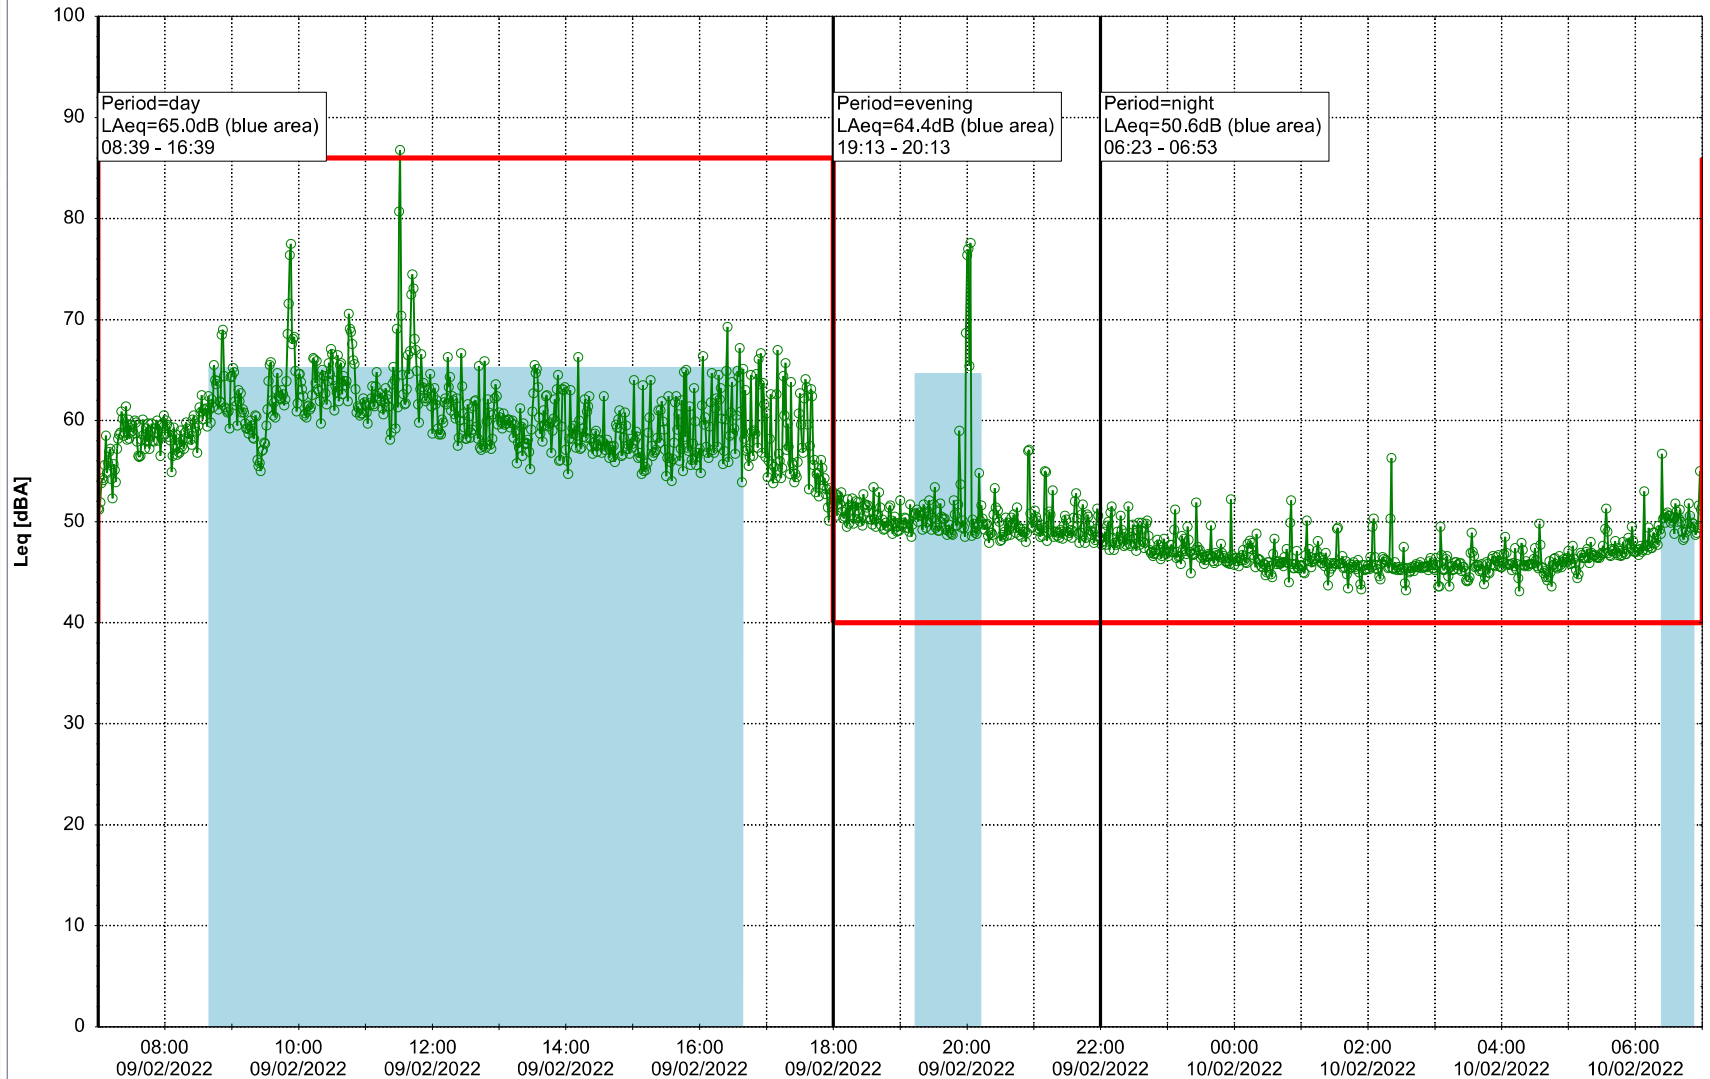

Noise Time Related Diagram

09/02/2022
10/02/2022

○○○○ MOP_NS01