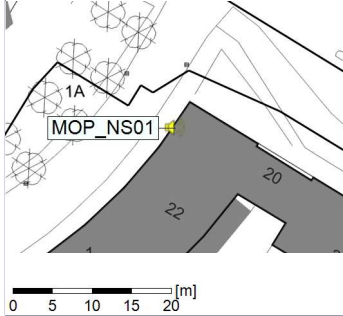

Project: Kronos Sydhavnen
Construction: Mozarts Plads
Location: N-V

08/02/2022
09/02/2022

Plan View