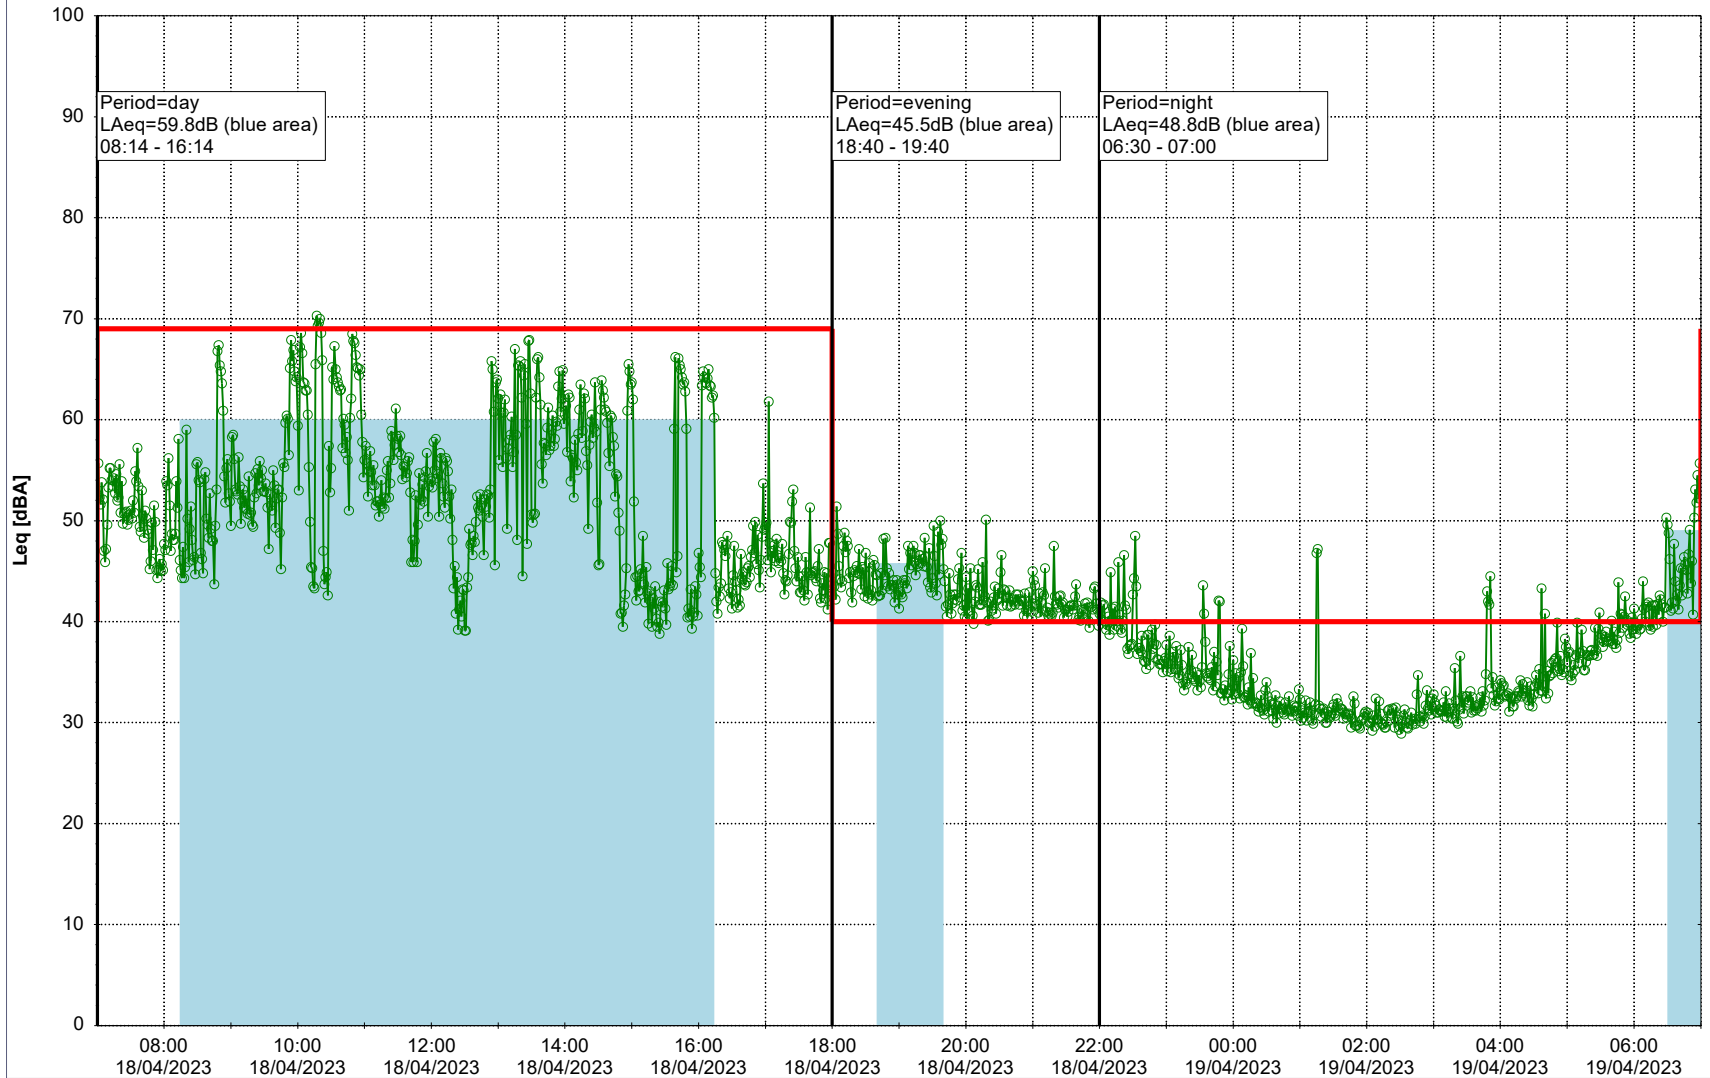

Project: Kronos Sydhavnen
Construction: Enghave Brygge
Location: N-V

Plan View

EBR-OVK_NS02

Remarks

...

Noise Time Related Diagram

18/04/2023
19/04/2023

○○○ EBR-OVK_NS02

Project: Kronos Sydhavnen
Construction: Enghave Brygge
Location: N-V

Plan View

EBR-OVK_NS02

Remarks

...

Noise Time Related Diagram

19/04/2023
20/04/2023

○○○ EBR-OVK_NS02