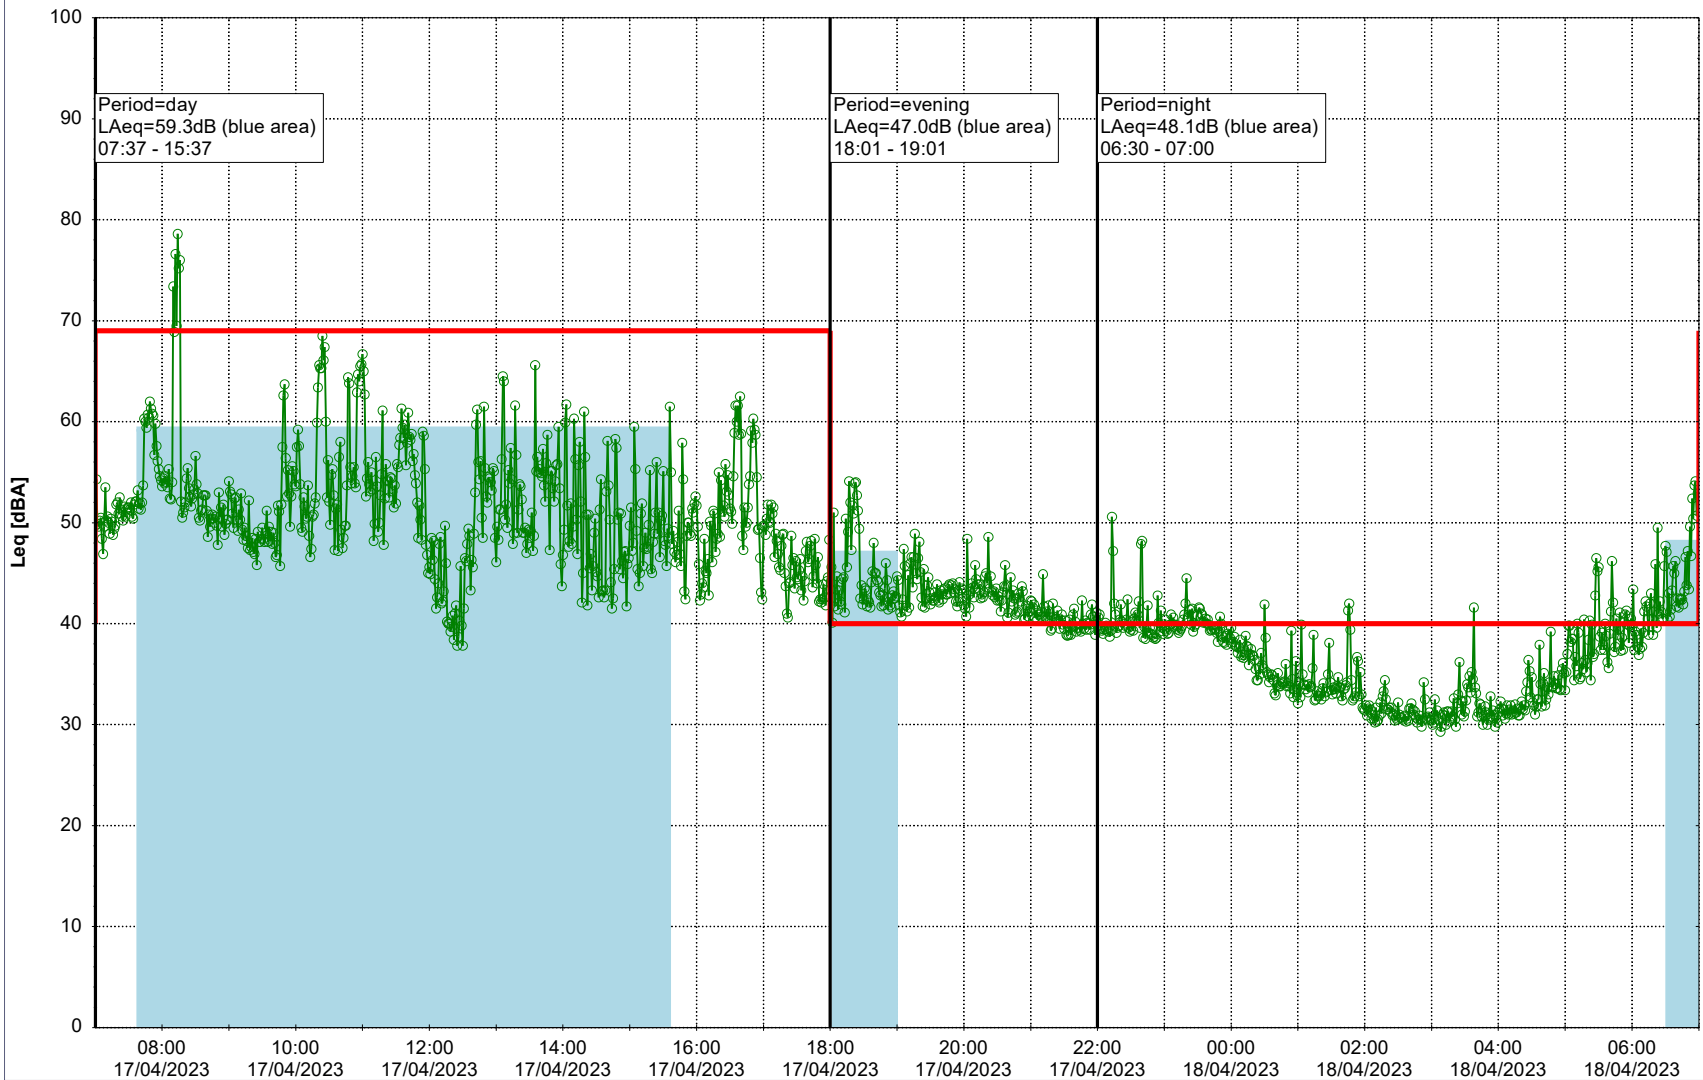

Project: Kronos Sydhavnen
Construction: Enghave Brygge
Location: N-V

Plan View

EBR-OVK_NS02

Remarks

...

Noise Time Related Diagram

17/04/2023
18/04/2023

○○○ EBR-OVK_NS02

Project: Kronos Sydhavnen
Construction: Enghave Brygge
Location: N-V

Plan View

EBR-OVK_NS02

Remarks

...

Noise Time Related Diagram

18/04/2023
19/04/2023

○○○ EBR-OVK_NS02

Project: Kronos Sydhavnen
Construction: Enghave Brygge
Location: N-V

Plan View

EBR-OVK_NS02

Remarks

...

Noise Time Related Diagram

19/04/2023
20/04/2023

○○○ EBR-OVK_NS02