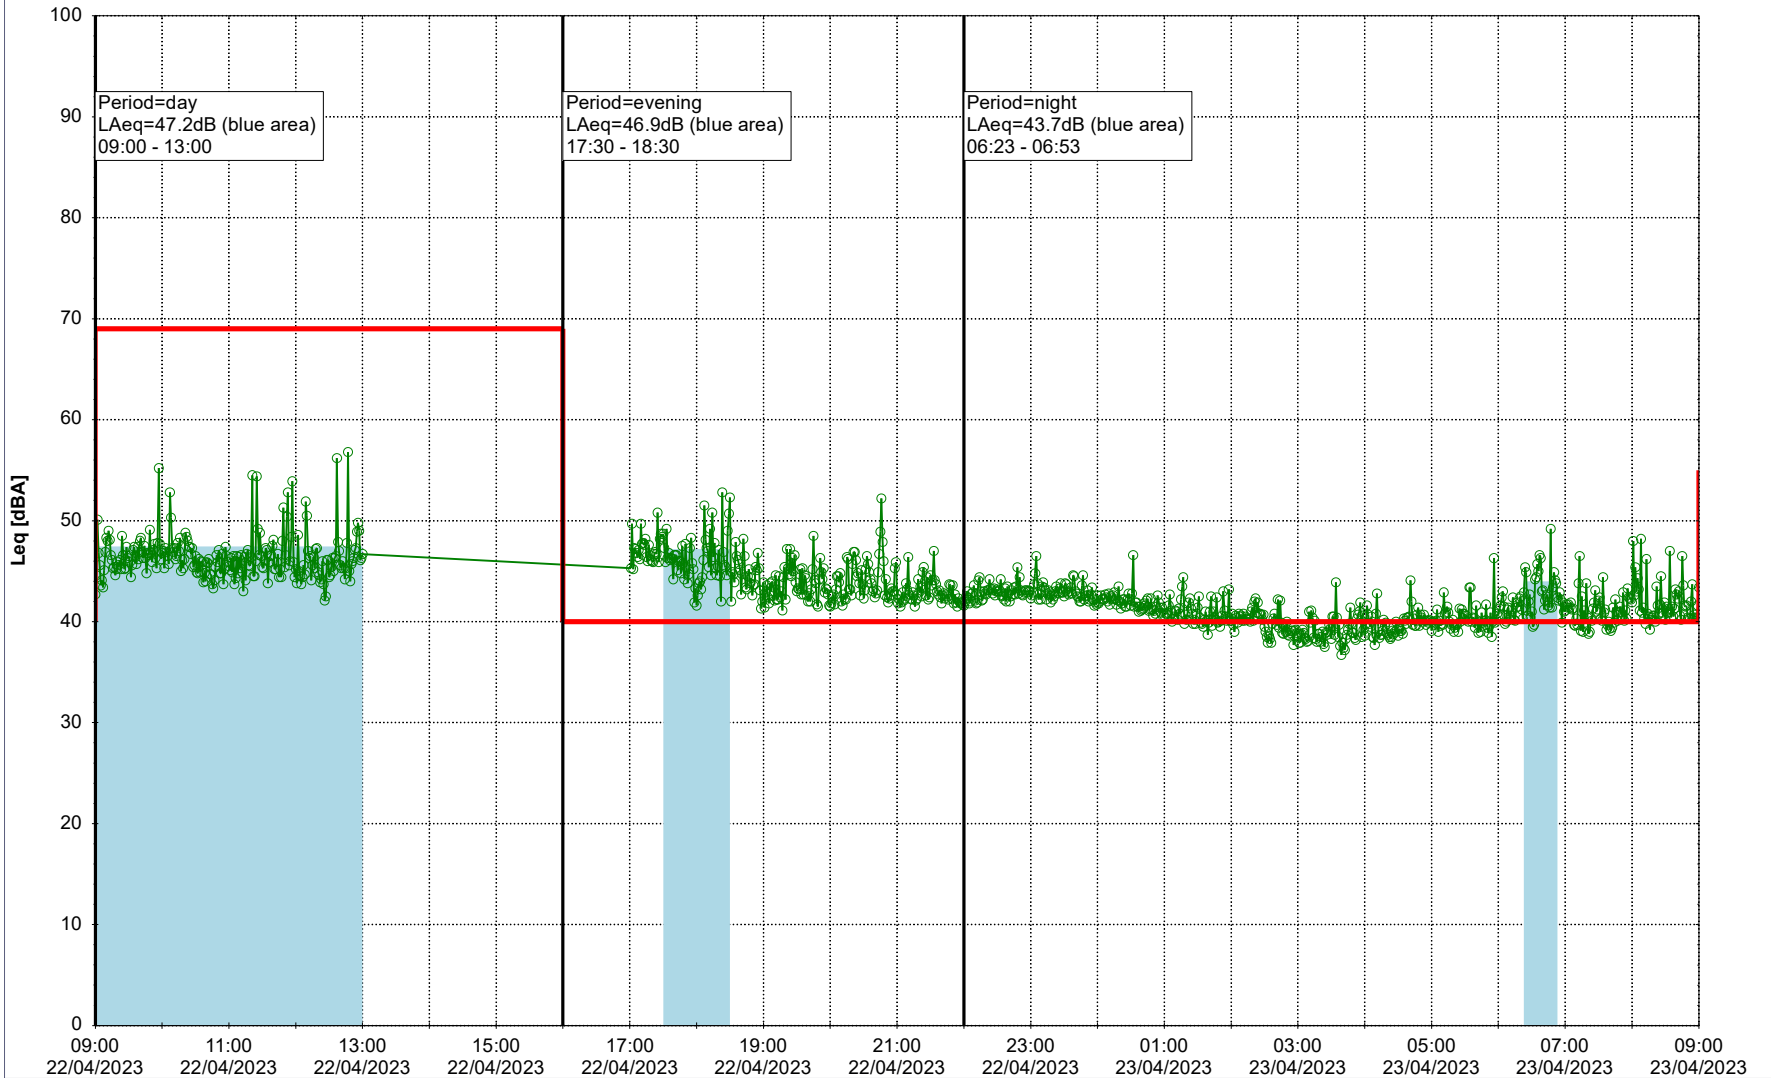

Plan View

Remarks

...

Noise Time Related Diagram

21/04/2023
22/04/2023

○○○○ EBR-OVK_NS02

Project: Kronos Sydhavnen
Construction: Enghave Brygge
Location: N-V

Plan View

Remarks

...

Noise Time Related Diagram

22/04/2023
23/04/2023

○○○ EBR-OVK_NS02

Project: Kronos Sydhavnen
Construction: Enghave Brygge
Location: N-V

Plan View

EBR-OVK_NS02