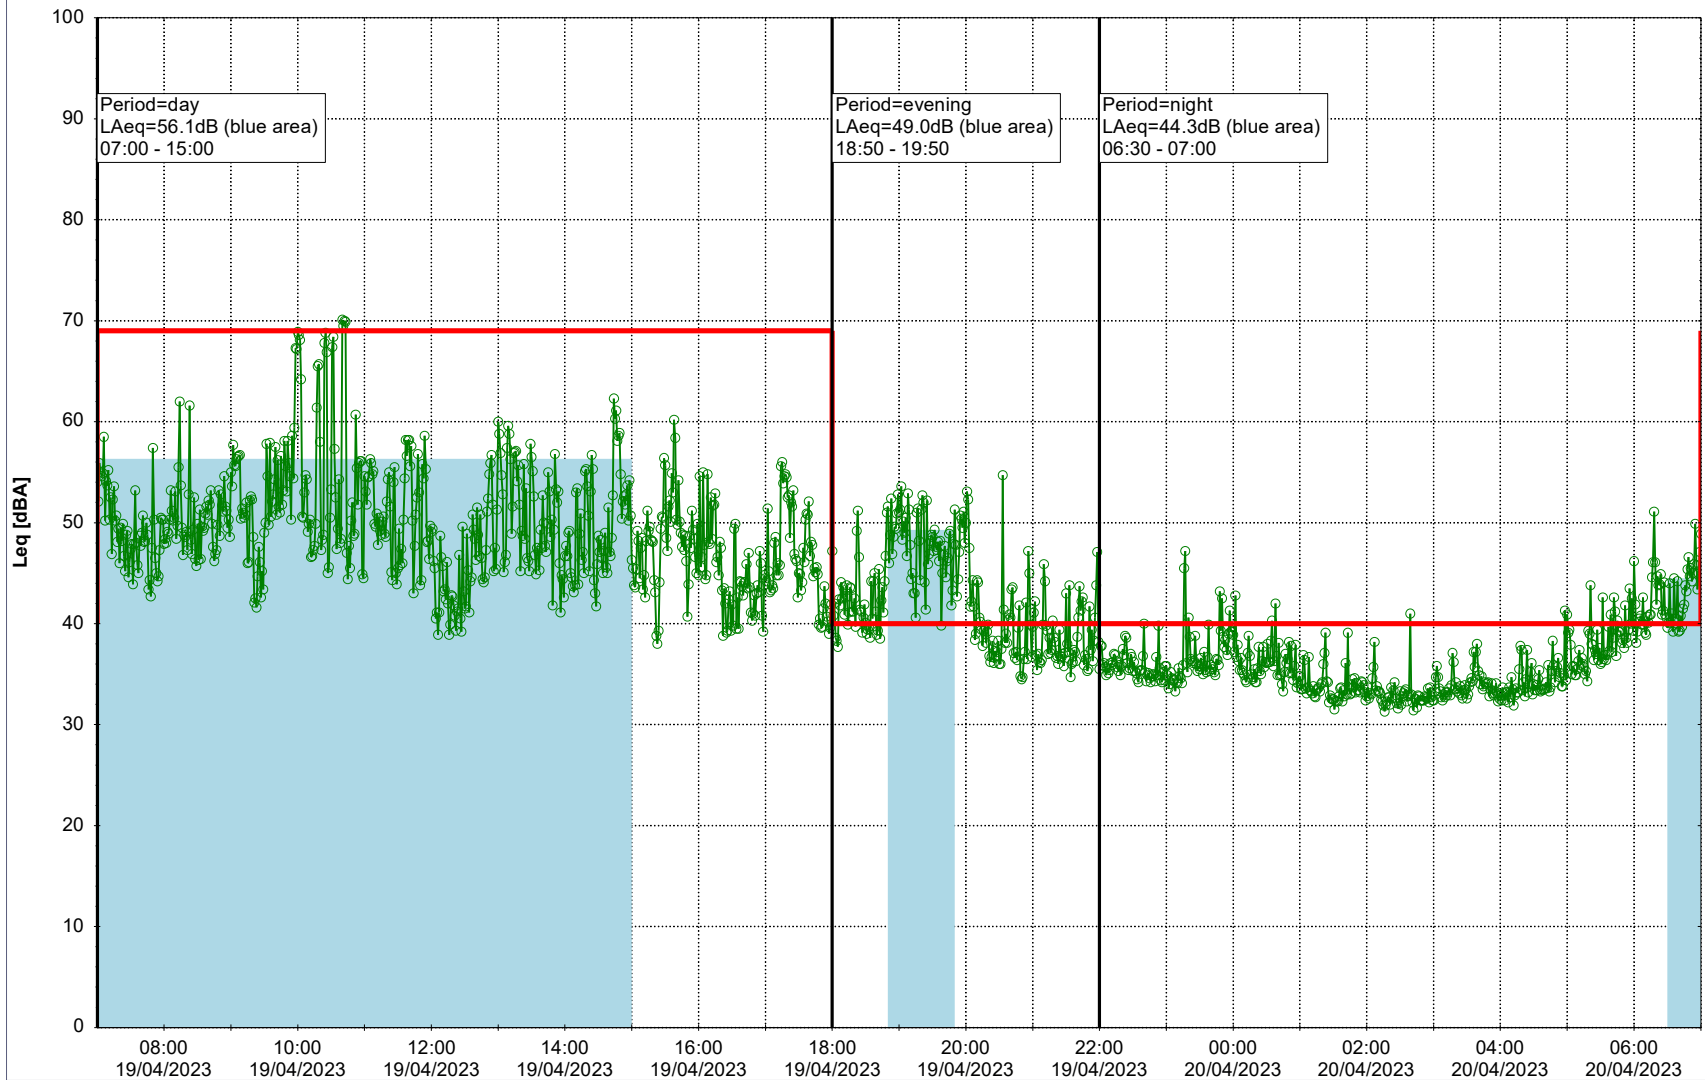

Project: Kronos Sydhavnen
Construction: Enghave Brygge
Location: N-V

Plan View

EBR-OVK_NS02

Remarks

...

Noise Time Related Diagram

19/04/2023
20/04/2023

○○○ EBR-OVK_NS02

Project: Kronos Sydhavnen
Construction: Enghave Brygge
Location: N-V

Plan View

Remarks

...

Noise Time Related Diagram

20/04/2023
21/04/2023

○○○ EBR-OVK_NS02

Project: Kronos Sydhavnen
Construction: Enghave Brygge
Location: N-V

Plan View

Remarks

...

Noise Time Related Diagram

21/04/2023
22/04/2023

○○○○ EBR-OVK_NS02

Project: Kronos Sydhavnen
Construction: Enghave Brygge
Location: N-V

Plan View