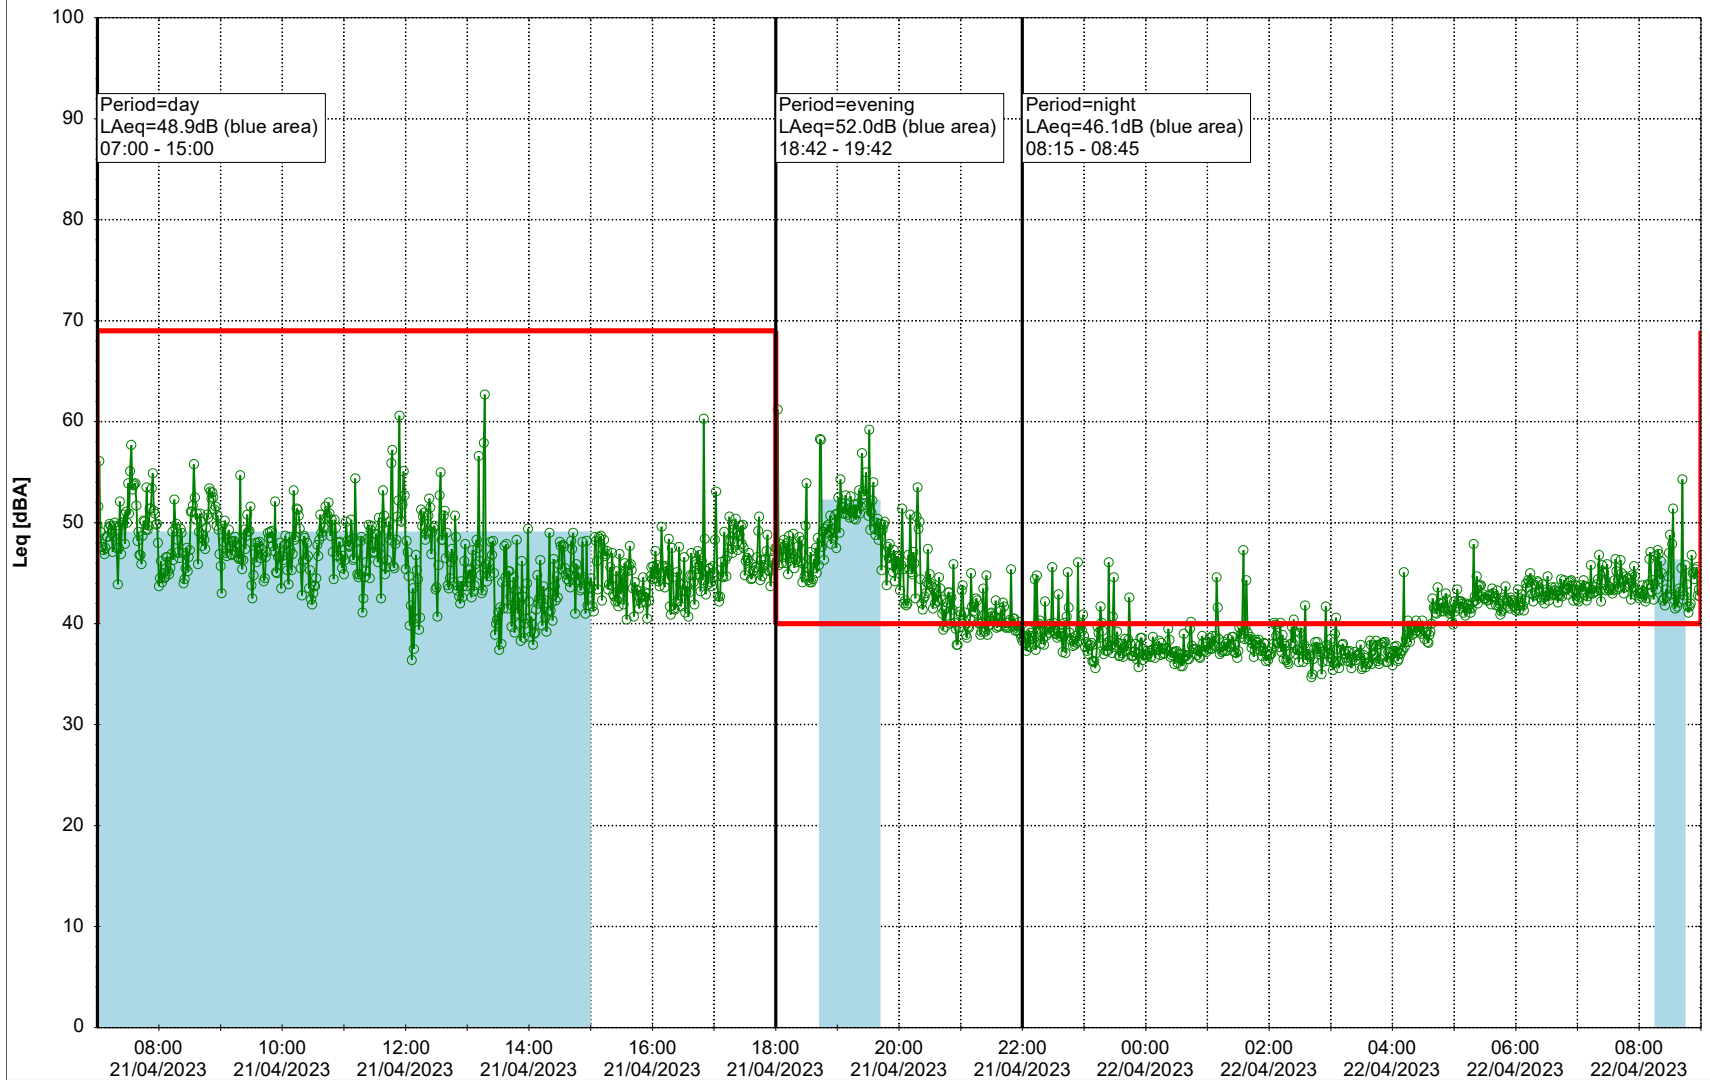

Project: Kronos Sydhavnen
Construction: Enghave Brygge
Location: N-V

Plan View

Remarks

...

Noise Time Related Diagram

20/04/2023
21/04/2023

○○○ EBR-OVK_NS02

Project: Kronos Sydhavnen
Construction: Enghave Brygge
Location: N-V

Plan View

Remarks

...

Noise Time Related Diagram

21/04/2023
22/04/2023

○○○○ EBR-OVK_NS02

Project: Kronos Sydhavnen
Construction: Enghave Brygge
Location: N-V

Plan View

Remarks

...

Noise Time Related Diagram

22/04/2023
23/04/2023

○○○ EBR-OVK_NS02

Project: Kronos Sydhavnen
Construction: Enghave Brygge
Location: N-V

Plan View

EBR-OVK_NS02