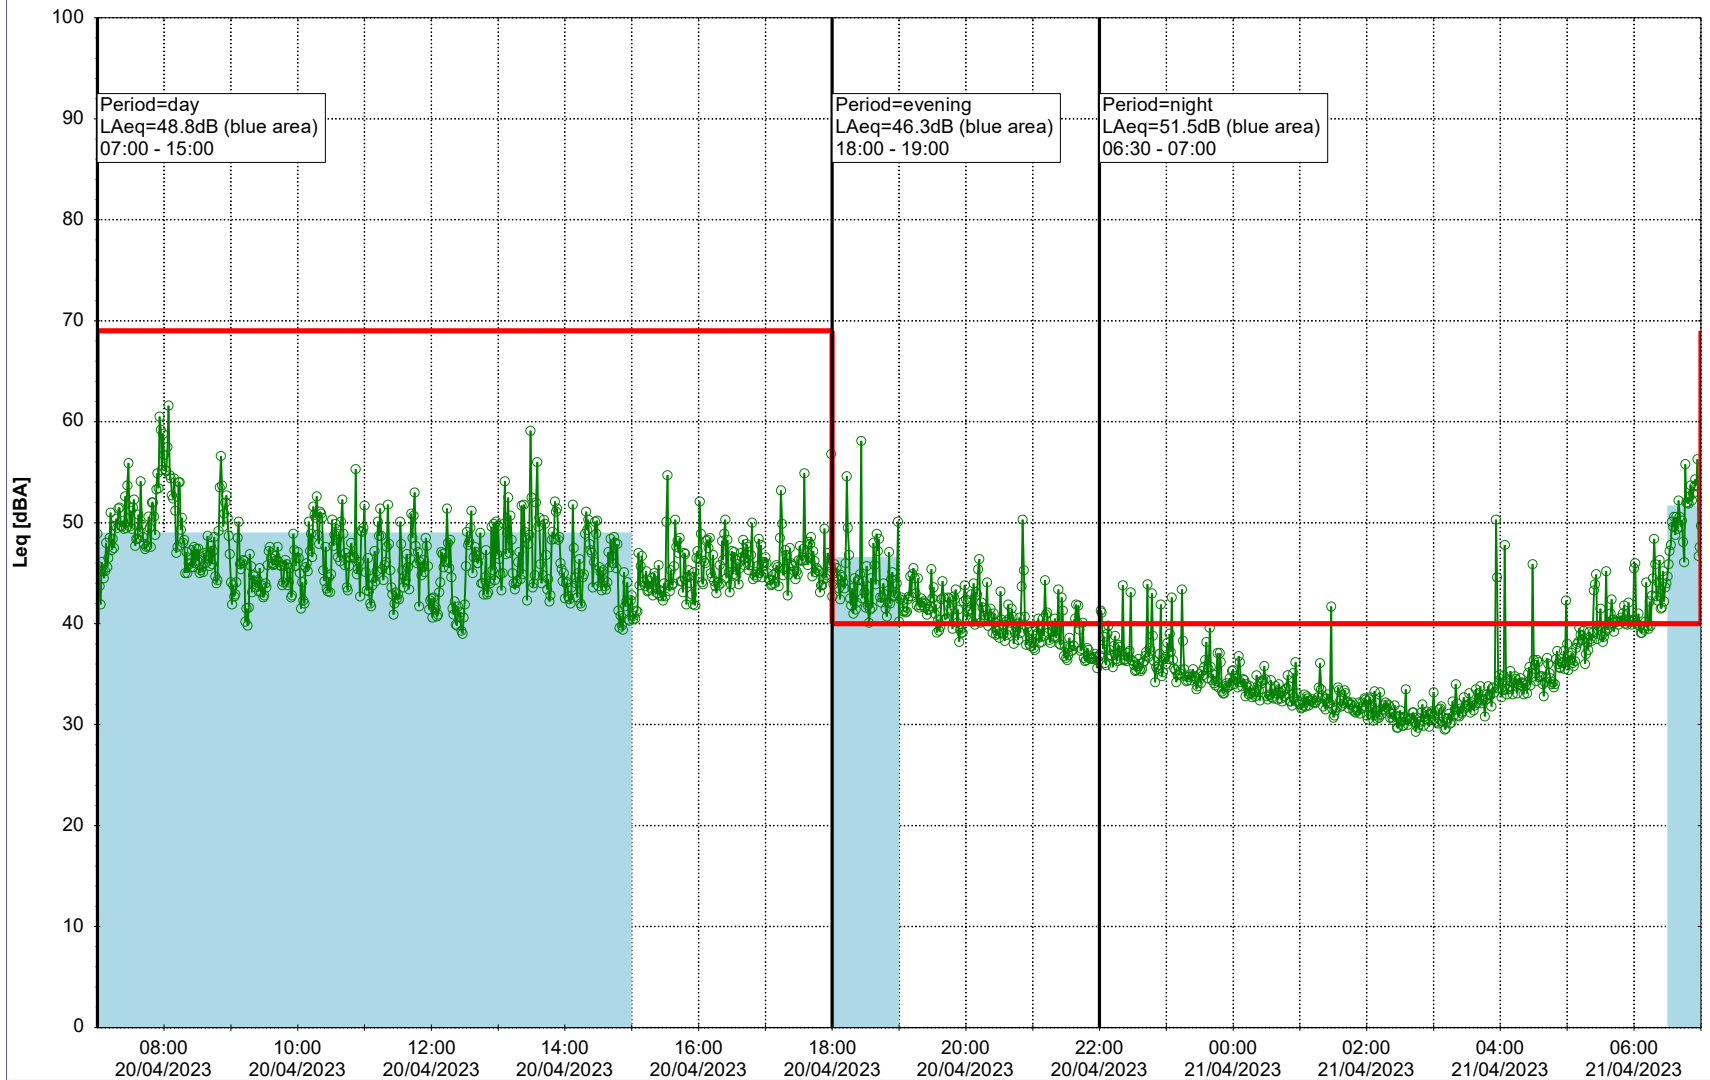

Project: Kronos Sydhavnen
Construction: Enghave Brygge
Location: N-V

Plan View

Remarks

...

Noise Time Related Diagram

20/04/2023
21/04/2023

○○○ EBR-OVK_NS02

Project: Kronos Sydhavnen
Construction: Enghave Brygge
Location: N-V

Plan View

Remarks

...

Noise Time Related Diagram

21/04/2023
22/04/2023

○○○○ EBR-OVK_NS02

Project: Kronos Sydhavnen
Construction: Enghave Brygge
Location: N-V

Plan View