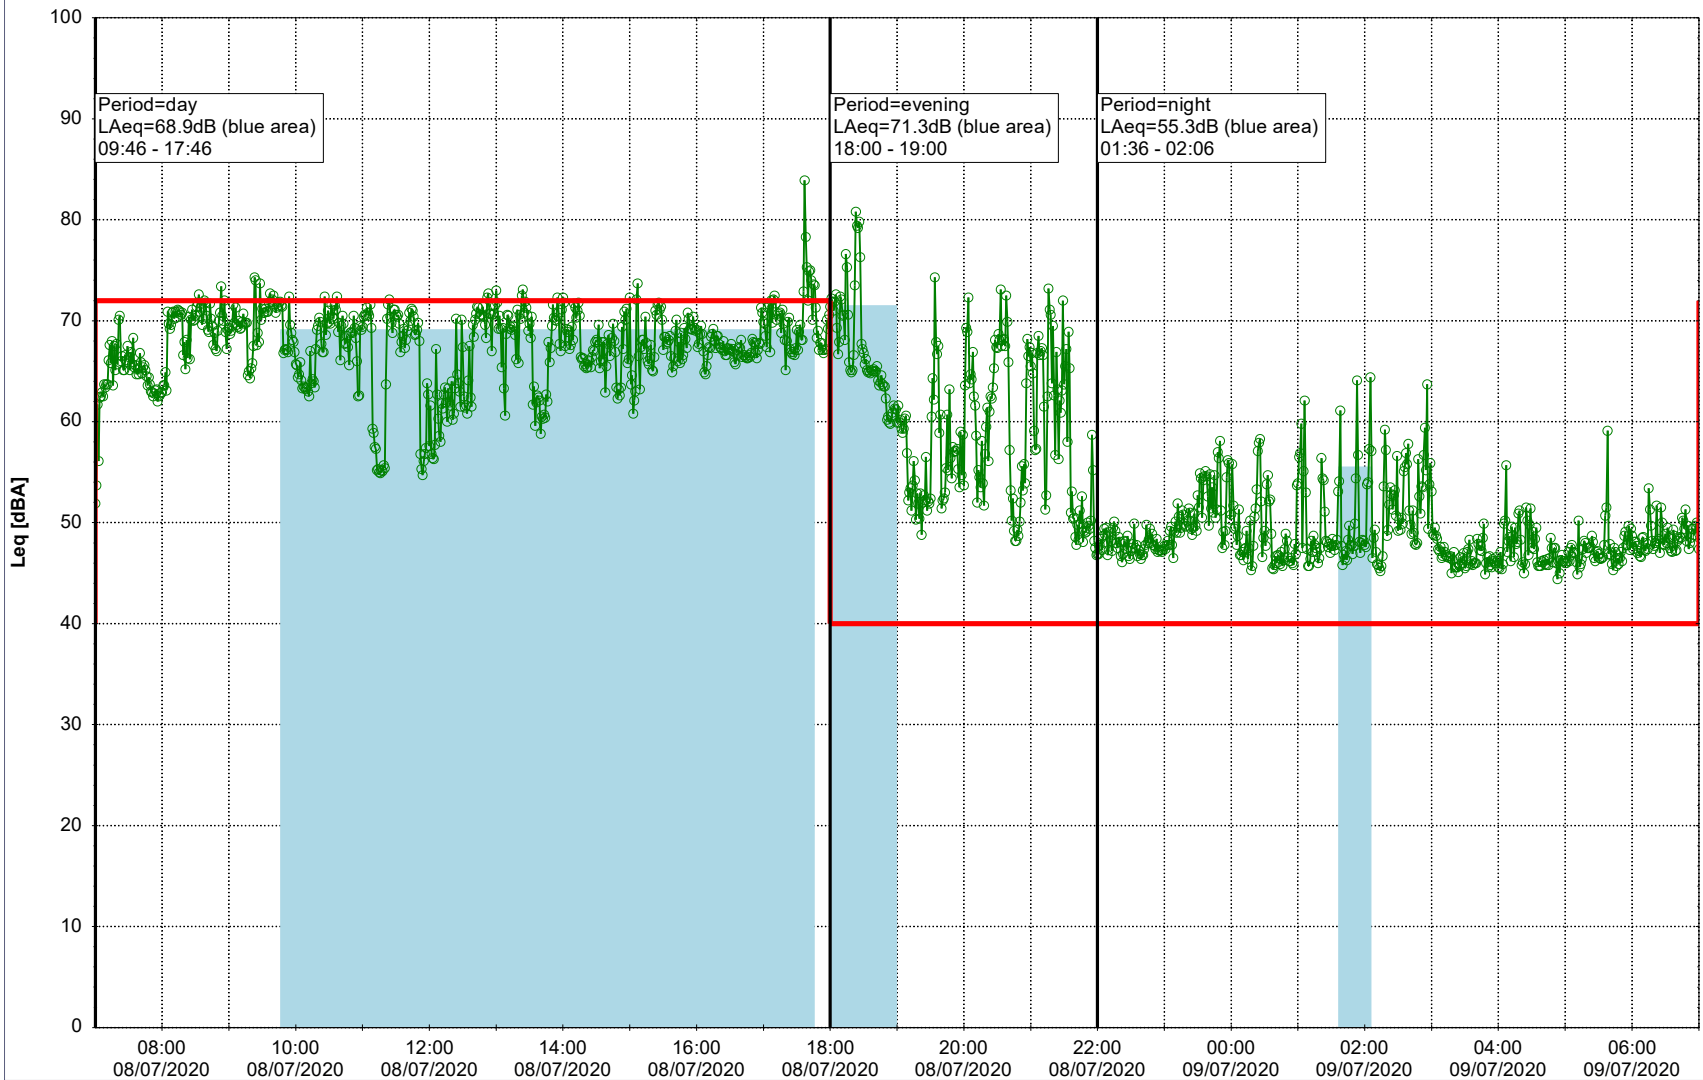

Plan View

Remarks

...

Noise Time Related Diagram

○○○ MOP_NS01

Project: Kronos Sydhavnen
Construction: Mozarts Plads
Location: N-V

Plan View

Remarks

...

Noise Time Related Diagram

09/07/2020
10/07/2020

○○○○ MOP_NS01

Project: Kronos Sydhavnen
Construction: Mozarts Plads
Location: N-V

Plan View

Remarks

...

Noise Time Related Diagram

10/07/2020
11/07/2020

○○○○ MOP_NS01

Project: Kronos Sydhavnen
Construction: Mozarts Plads
Location: N-V

Plan View

Remarks

...

Noise Time Related Diagram

11/07/2020
12/07/2020

○○○○ MOP_NS01

Project: Kronos Sydhavnen
Construction: Mozarts Plads
Location: N-V

12/07/2020
13/07/2020

Plan View

Remarks

...

Noise Time Related Diagram