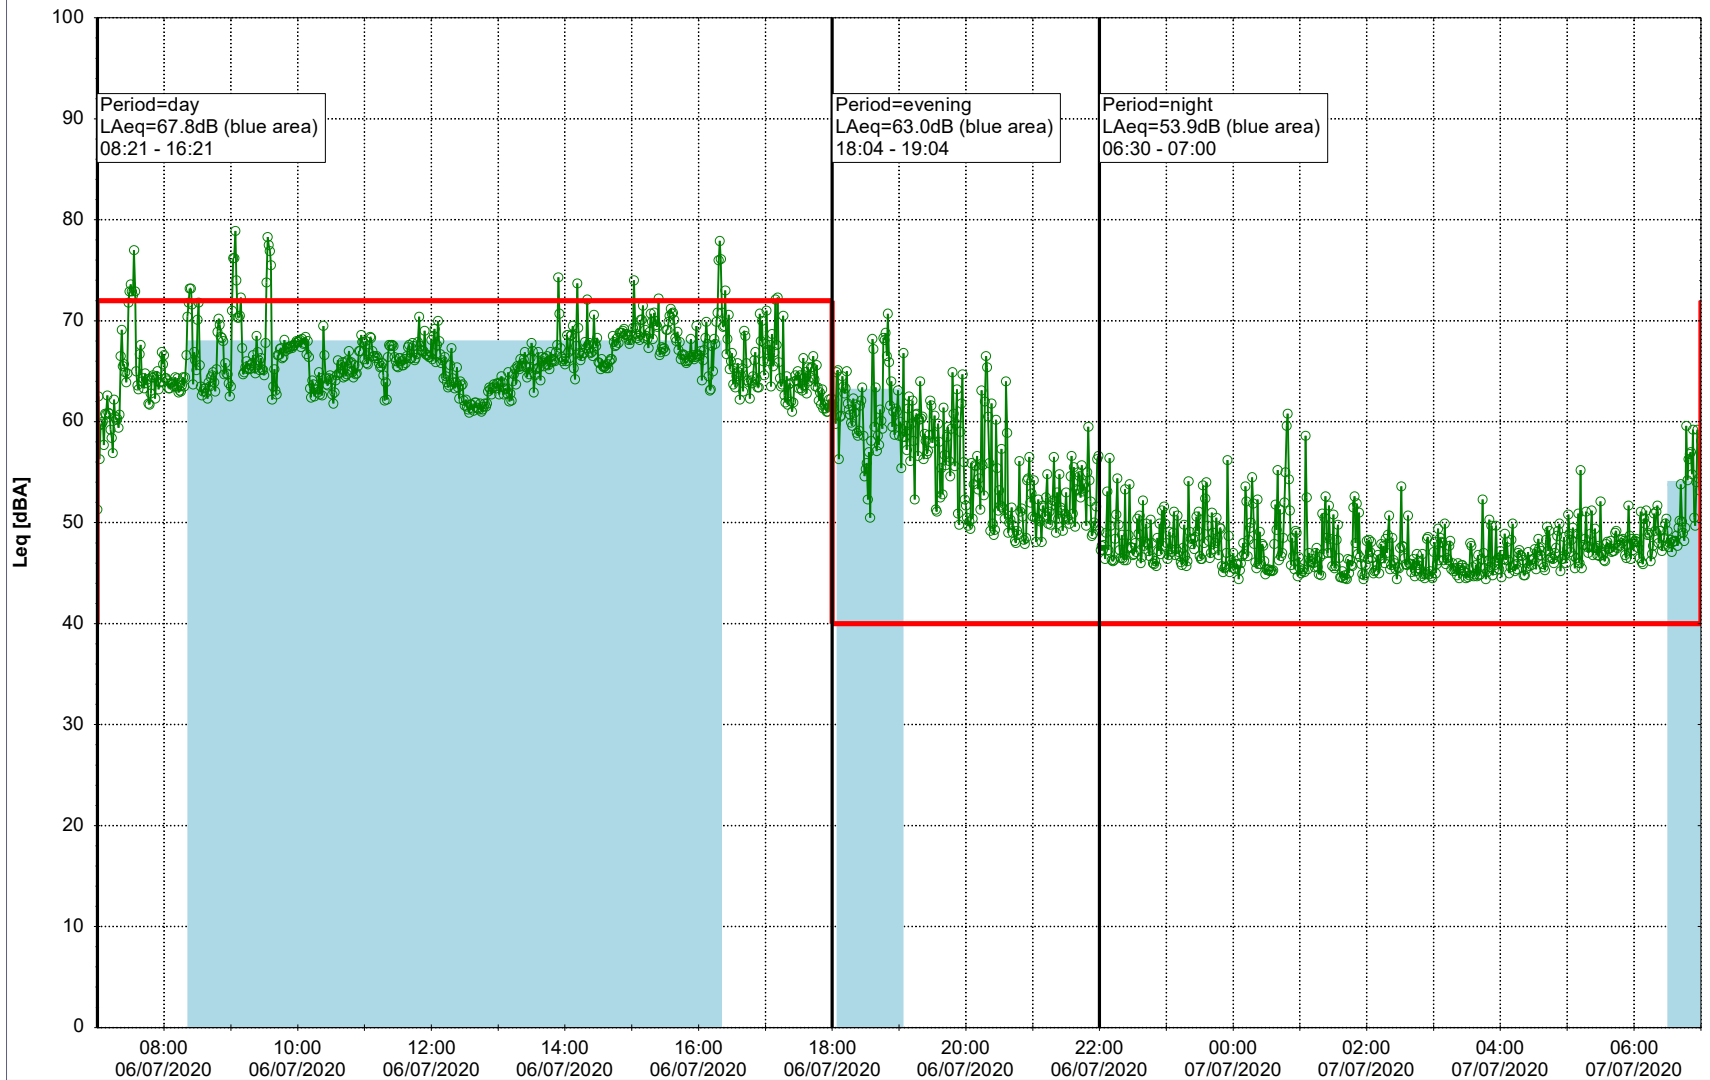

Project: Kronos Sydhavnen
Construction: Mozarts Plads
Location: N-V

Plan View

Remarks

...

Noise Time Related Diagram

06/07/2020
07/07/2020

○○○○ MOP_NS01

Project: Kronos Sydhavnen
Construction: Mozarts Plads
Location: N-V

Plan View

Remarks

...

Noise Time Related Diagram

07/07/2020
08/07/2020

○○○○ MOP_NS01

Project: Kronos Sydhavnen
Construction: Mozarts Plads
Location: N-V

08/07/2020
09/07/2020

Plan View

Remarks

...

Noise Time Related Diagram

○○○ MOP_NS01

Project: Kronos Sydhavnen
Construction: Mozarts Plads
Location: N-V

Plan View

Remarks

11/07/2020
12/07/2020

○○○○ MOP_NS01

Project: Kronos Sydhavnen
Construction: Mozarts Plads
Location: N-V

12/07/2020
13/07/2020

Plan View

Remarks

...

Noise Time Related Diagram