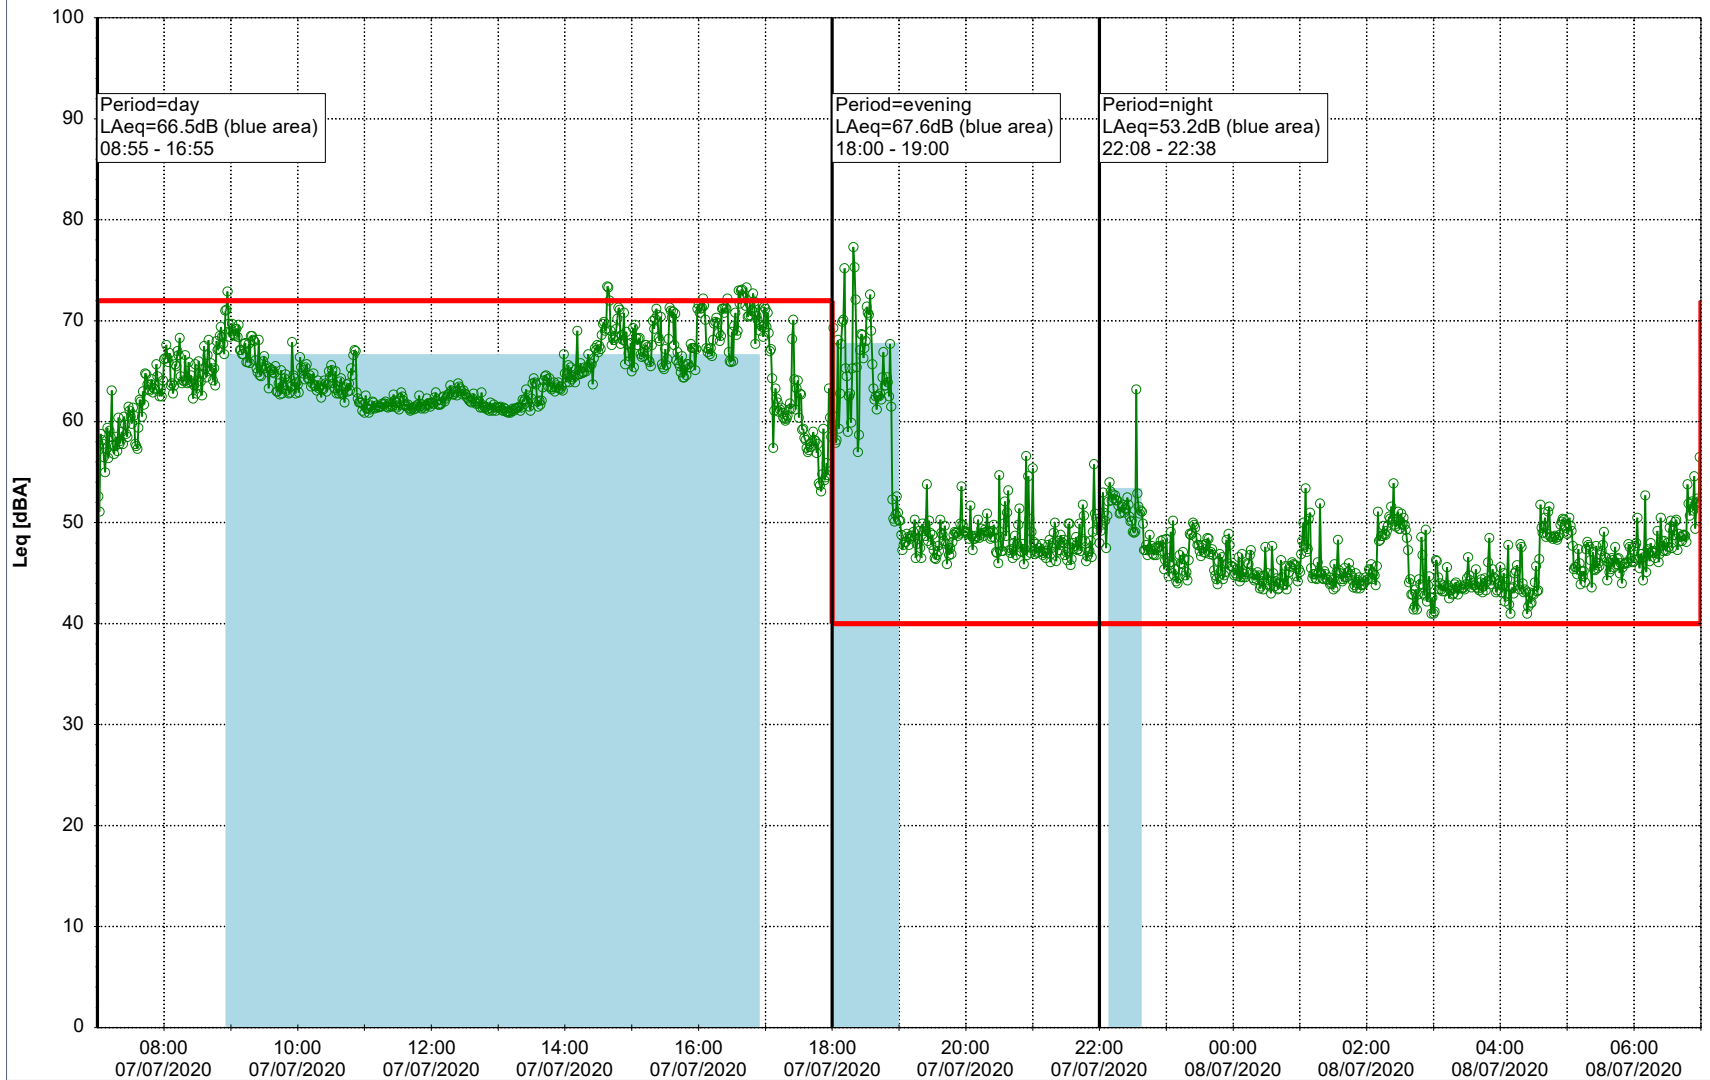

Plan View

Remarks

...

Noise Time Related Diagram

07/07/2020
08/07/2020

○○○○ MOP_NS01

Project: Kronos Sydhavnen
Construction: Mozarts Plads
Location: N-V

08/07/2020
09/07/2020

Plan View

Remarks

...

Noise Time Related Diagram

○○○ MOP_NS01

Project: Kronos Sydhavnen
Construction: Mozarts Plads
Location: N-V

Plan View

Remarks

Noise Time Related Diagram

10/07/2020
11/07/2020

○○○○ MOP_NS01

Project: Kronos Sydhavnen
Construction: Mozarts Plads
Location: N-V

Plan View

Remarks

...

Noise Time Related Diagram

11/07/2020
12/07/2020

○○○○ MOP_NS01

Project: Kronos Sydhavnen
Construction: Mozarts Plads
Location: N-V

12/07/2020
13/07/2020

Plan View

Remarks

...

Noise Time Related Diagram