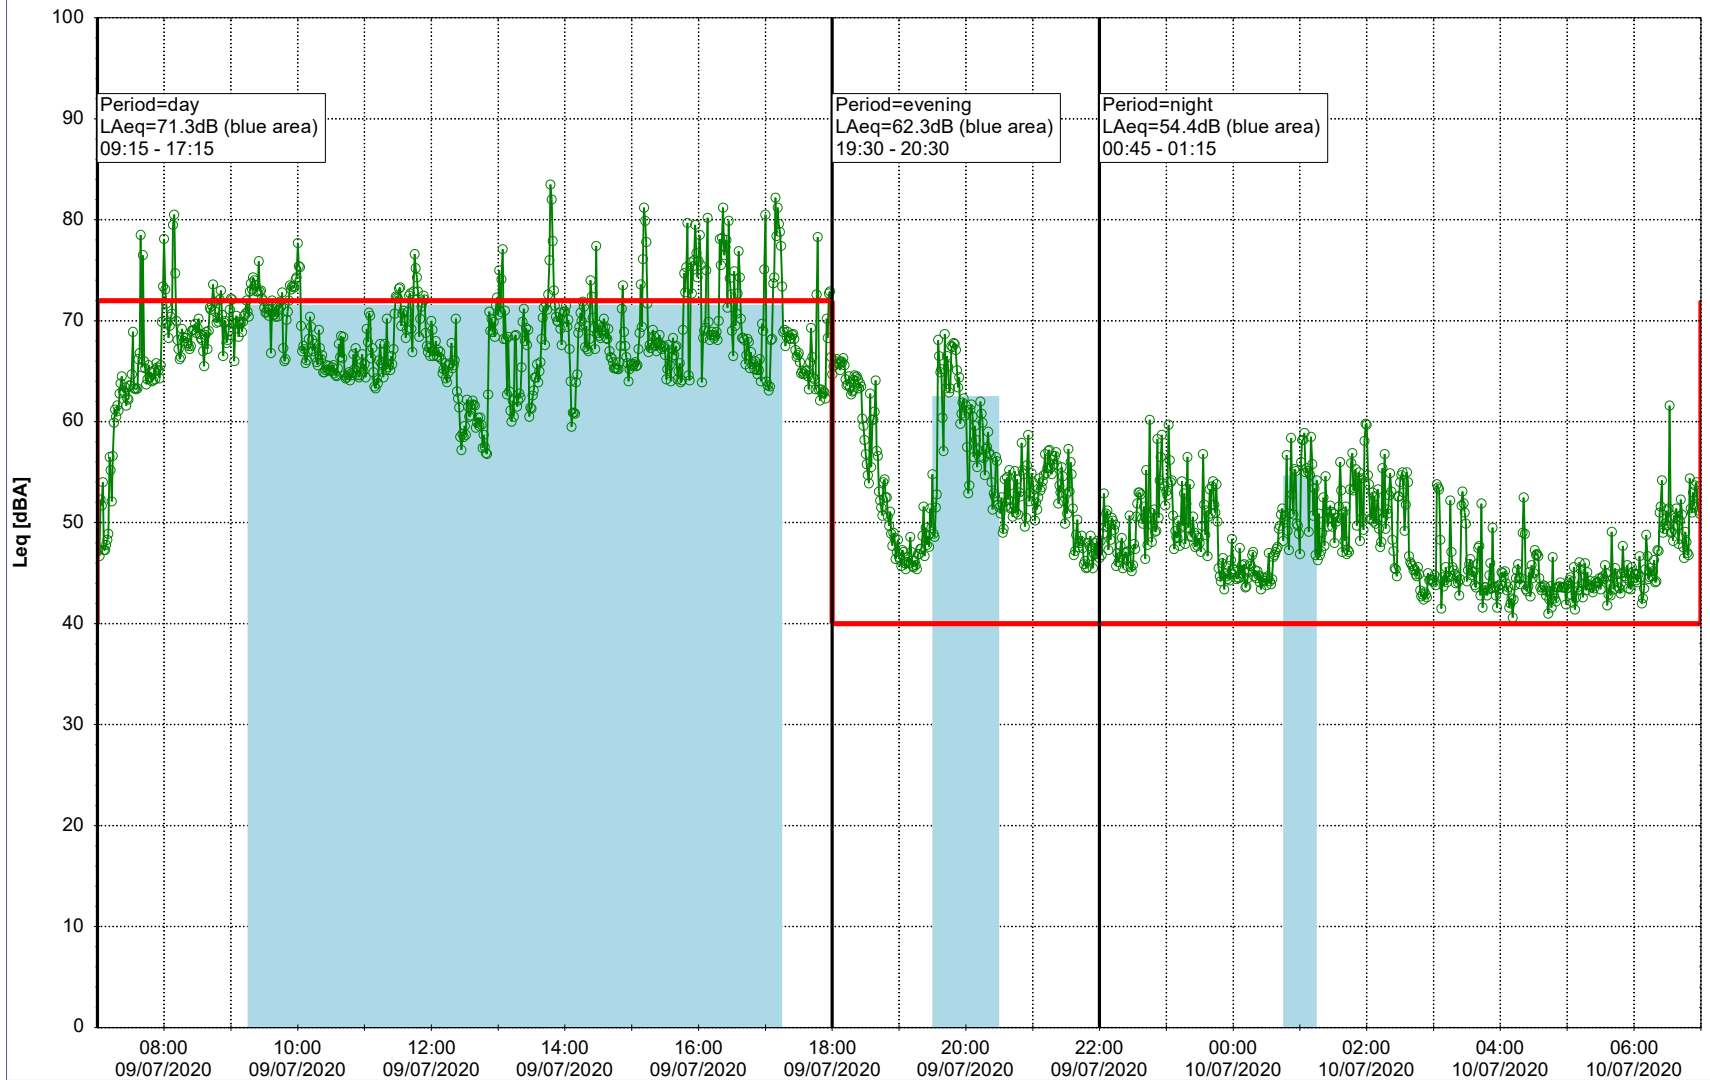

Plan View

Remarks

...

Noise Time Related Diagram

○○○ MOP_NS01

Project: Kronos Sydhavnen
Construction: Mozarts Plads
Location: N-V

Plan View

Remarks

...

Noise Time Related Diagram

09/07/2020
10/07/2020

○○○○ MOP_NS01

Project: Kronos Sydhavnen
Construction: Mozarts Plads
Location: N-V

Plan View

Remarks

...

Noise Time Related Diagram

10/07/2020
11/07/2020

○○○○ MOP_NS01

Project: Kronos Sydhavnen
Construction: Mozarts Plads
Location: N-V

Plan View

Remarks

...

Noise Time Related Diagram