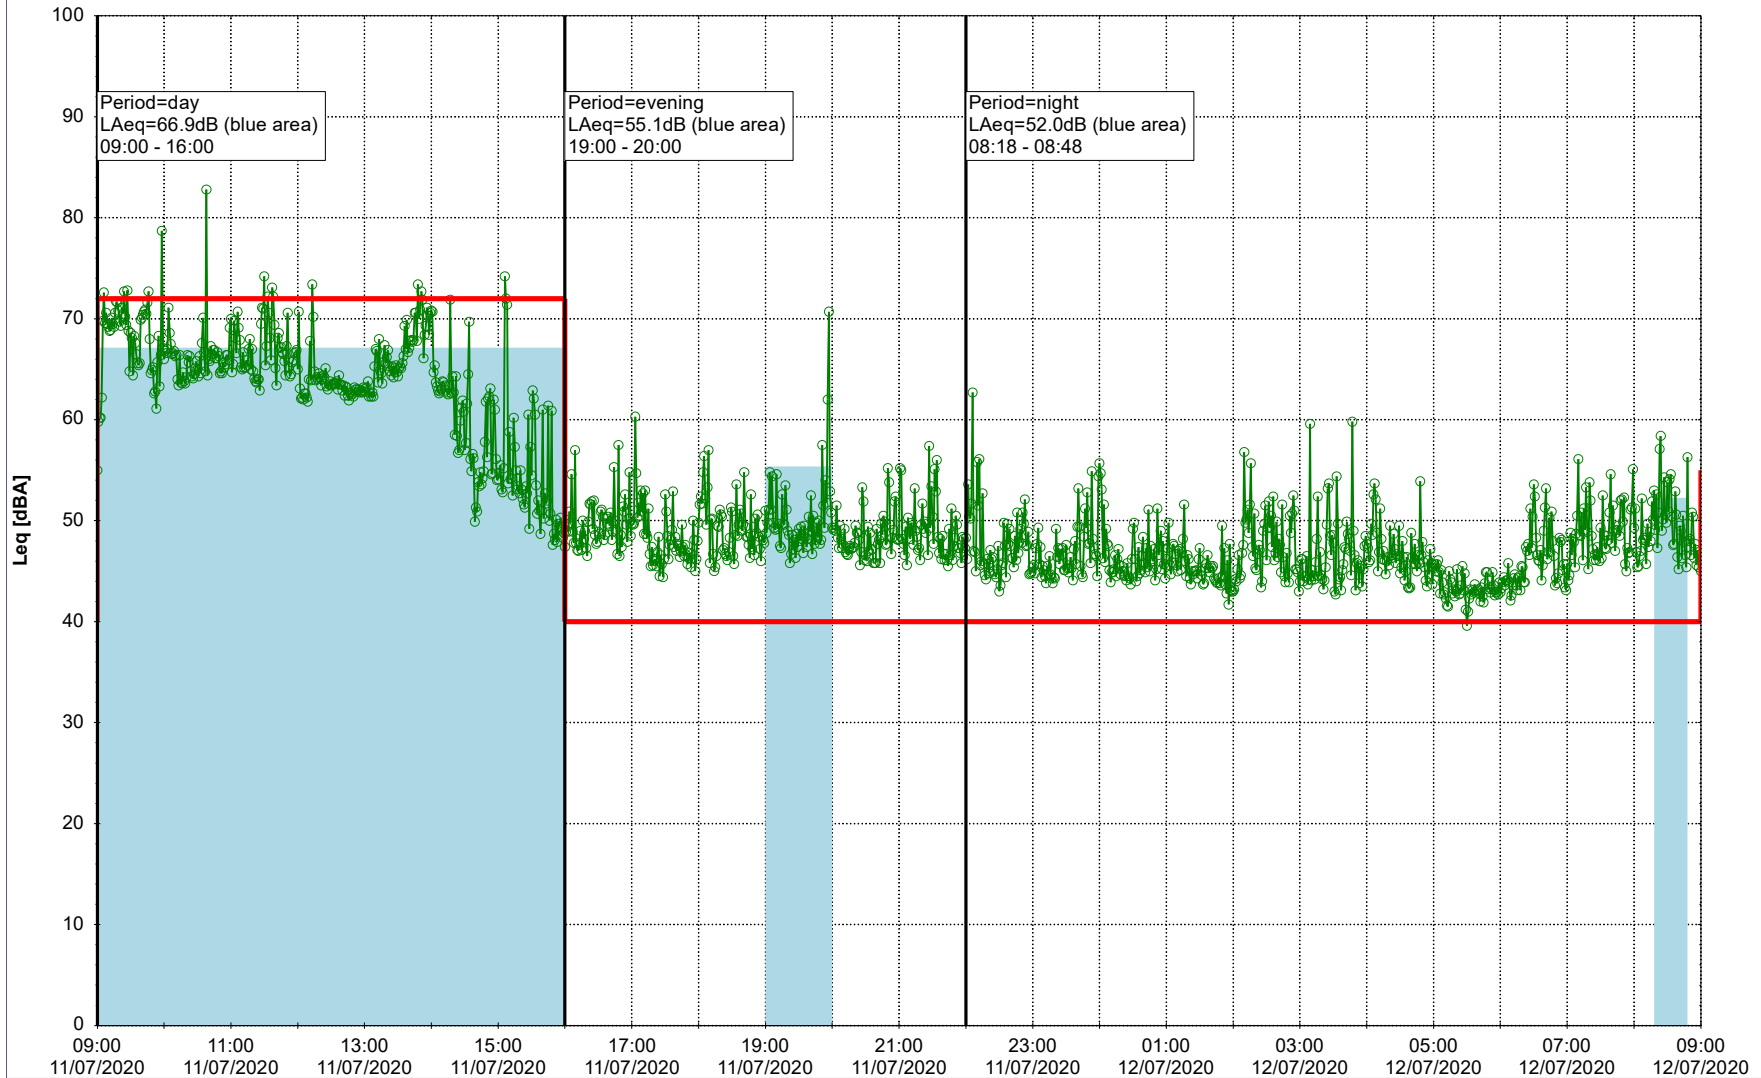

Noise Time Related Diagram

10/07/2020
11/07/2020

○○○○ MOP_NS01

Project: Kronos Sydhavnen
Construction: Mozarts Plads
Location: N-V

Plan View

Remarks

...

Noise Time Related Diagram

11/07/2020
12/07/2020

○○○○ MOP_NS01

Project: Kronos Sydhavnen
Construction: Mozarts Plads
Location: N-V

12/07/2020
13/07/2020

Plan View

Remarks

...

Noise Time Related Diagram