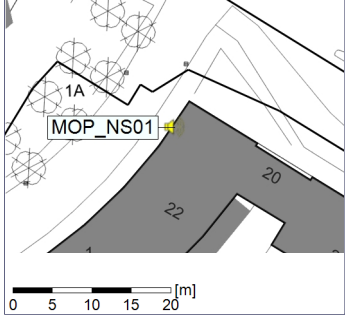

Plan View

Remarks

...

Noise Time Related Diagram

○○○ MOP_NS01

Project: Kronos Sydhavnen
Construction: Mozarts Plads
Location: N-V

Plan View

Remarks