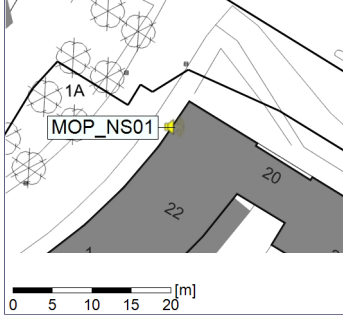

...

Noise Time Related Diagram

09/07/2020
10/07/2020

○○○○ MOP_NS01

Project: Kronos Sydhavnen
Construction: Mozarts Plads
Location: N-V

Plan View

Remarks

...