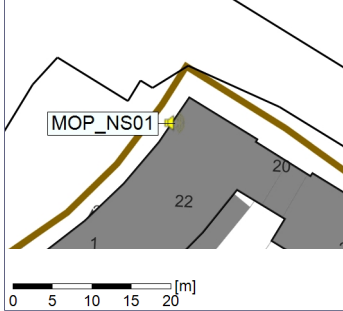

Remarks

...

Noise Time Related Diagram

14/12/2022
15/12/2022

○○○○ MOP_NS01

Project: Kronos Sydhavnen
Construction: Mozarts Plads
Location: N-V

Plan View

Remarks