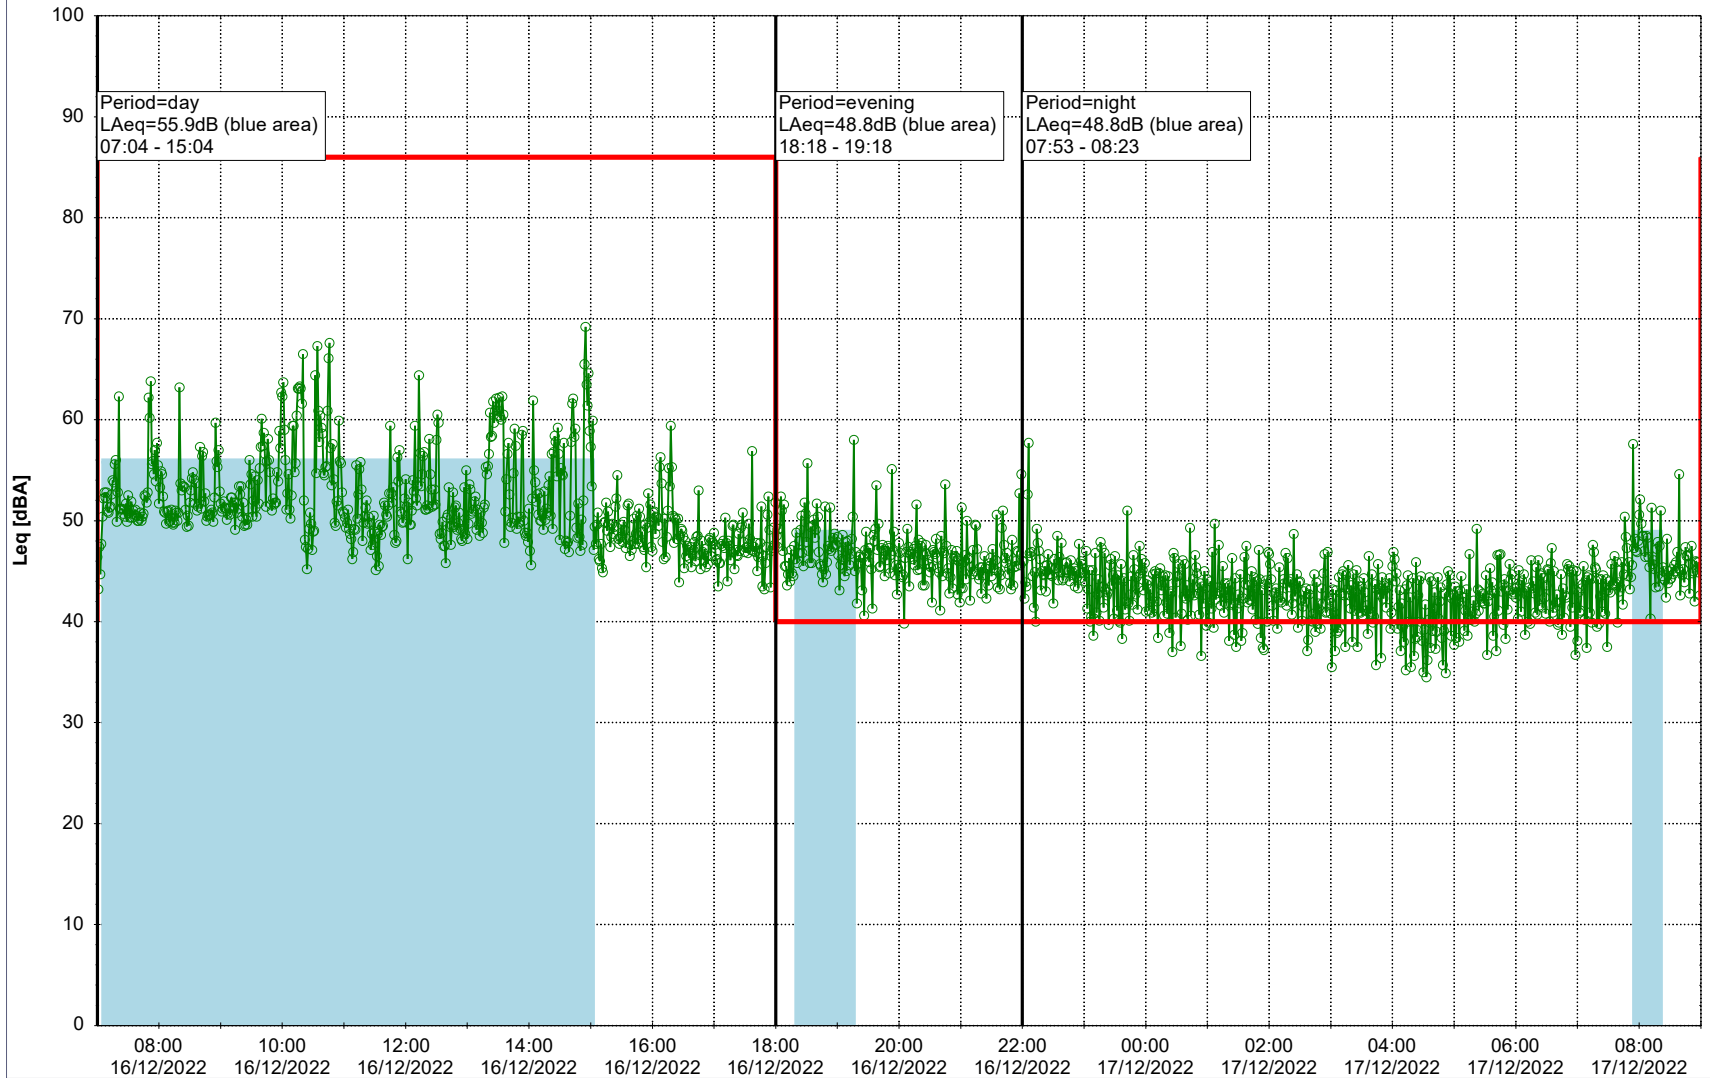

...

Noise Time Related Diagram

15/12/2022
16/12/2022

○○○○ MOP_NS01

Project: Kronos Sydhavnen
Construction: Mozarts Plads
Location: N-V

Plan View

Remarks

...

Noise Time Related Diagram

16/12/2022
17/12/2022

○○○○ MOP_NS01

Project: Kronos Sydhavnen
Construction: Mozarts Plads
Location: N-V

Plan View

Remarks

...

Noise Time Related Diagram