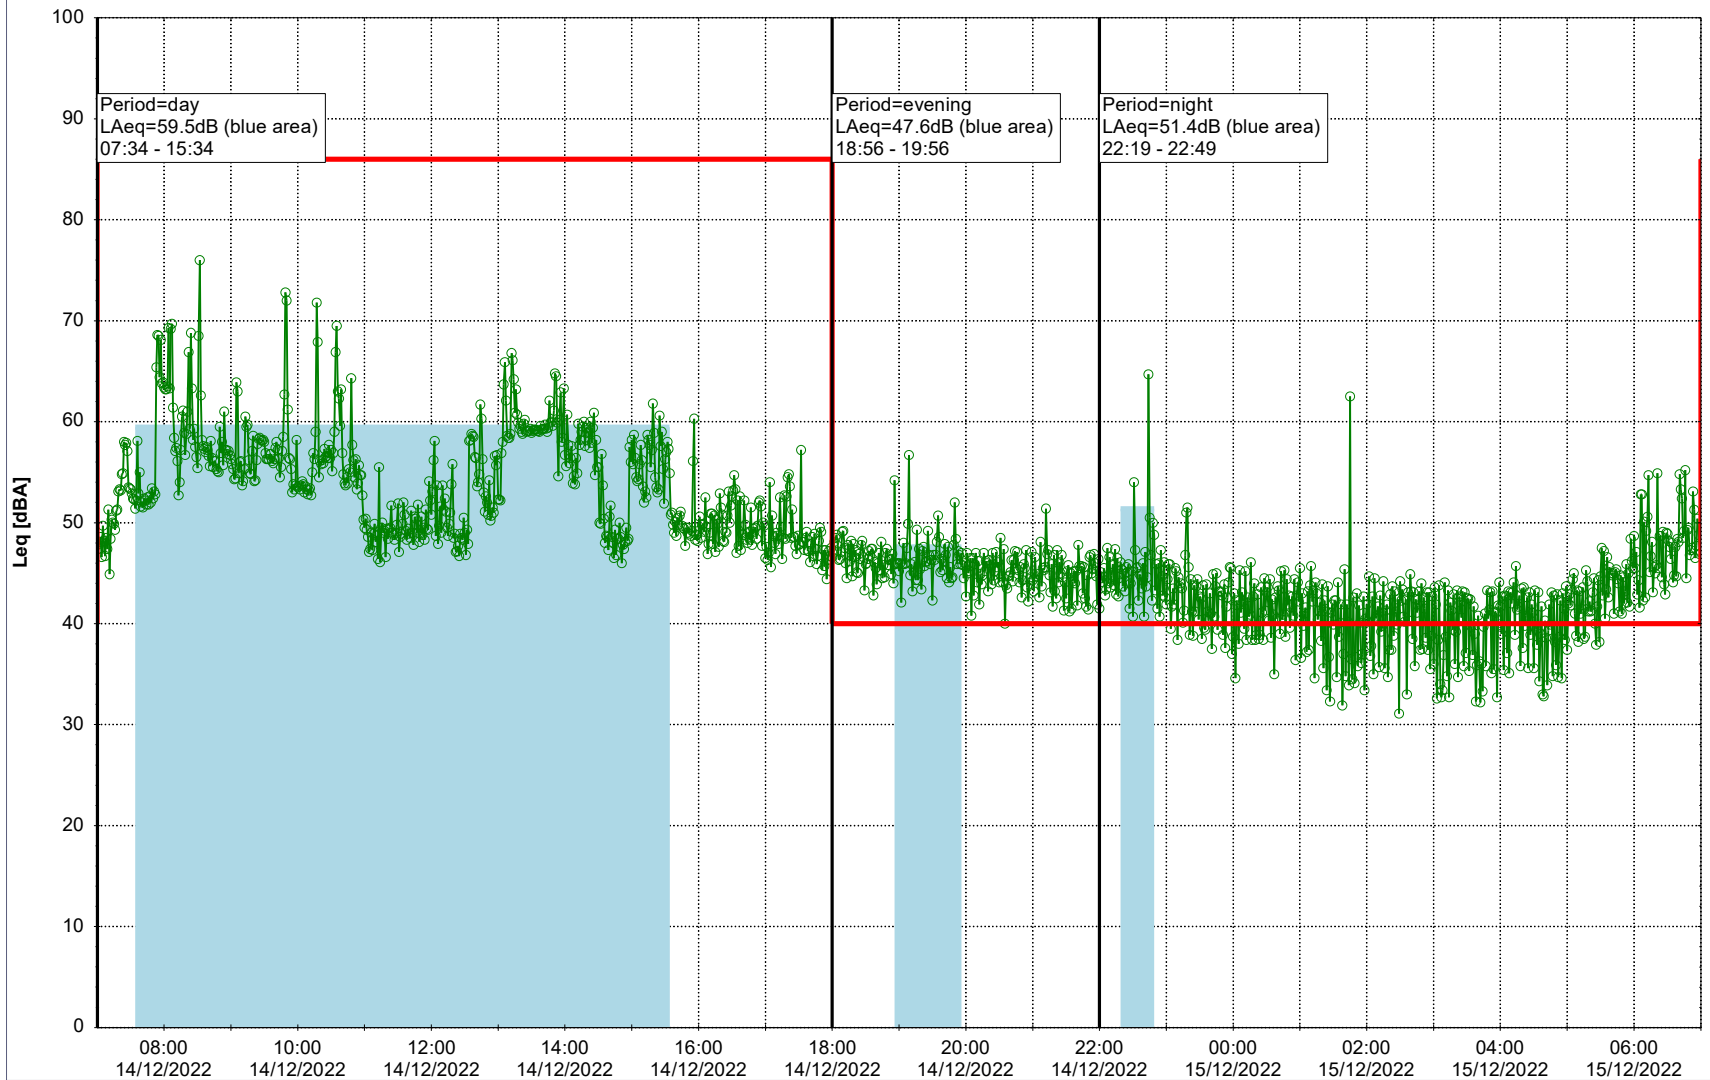

Plan View

Remarks

...

Noise Time Related Diagram

13/12/2022
14/12/2022

○○○○ MOP_NS01

Project: Kronos Sydhavnen
Construction: Mozarts Plads
Location: N-V

Plan View

Remarks

...

Noise Time Related Diagram

14/12/2022
15/12/2022

○○○○ MOP_NS01

Project: Kronos Sydhavnen
Construction: Mozarts Plads
Location: N-V

Plan View

Remarks