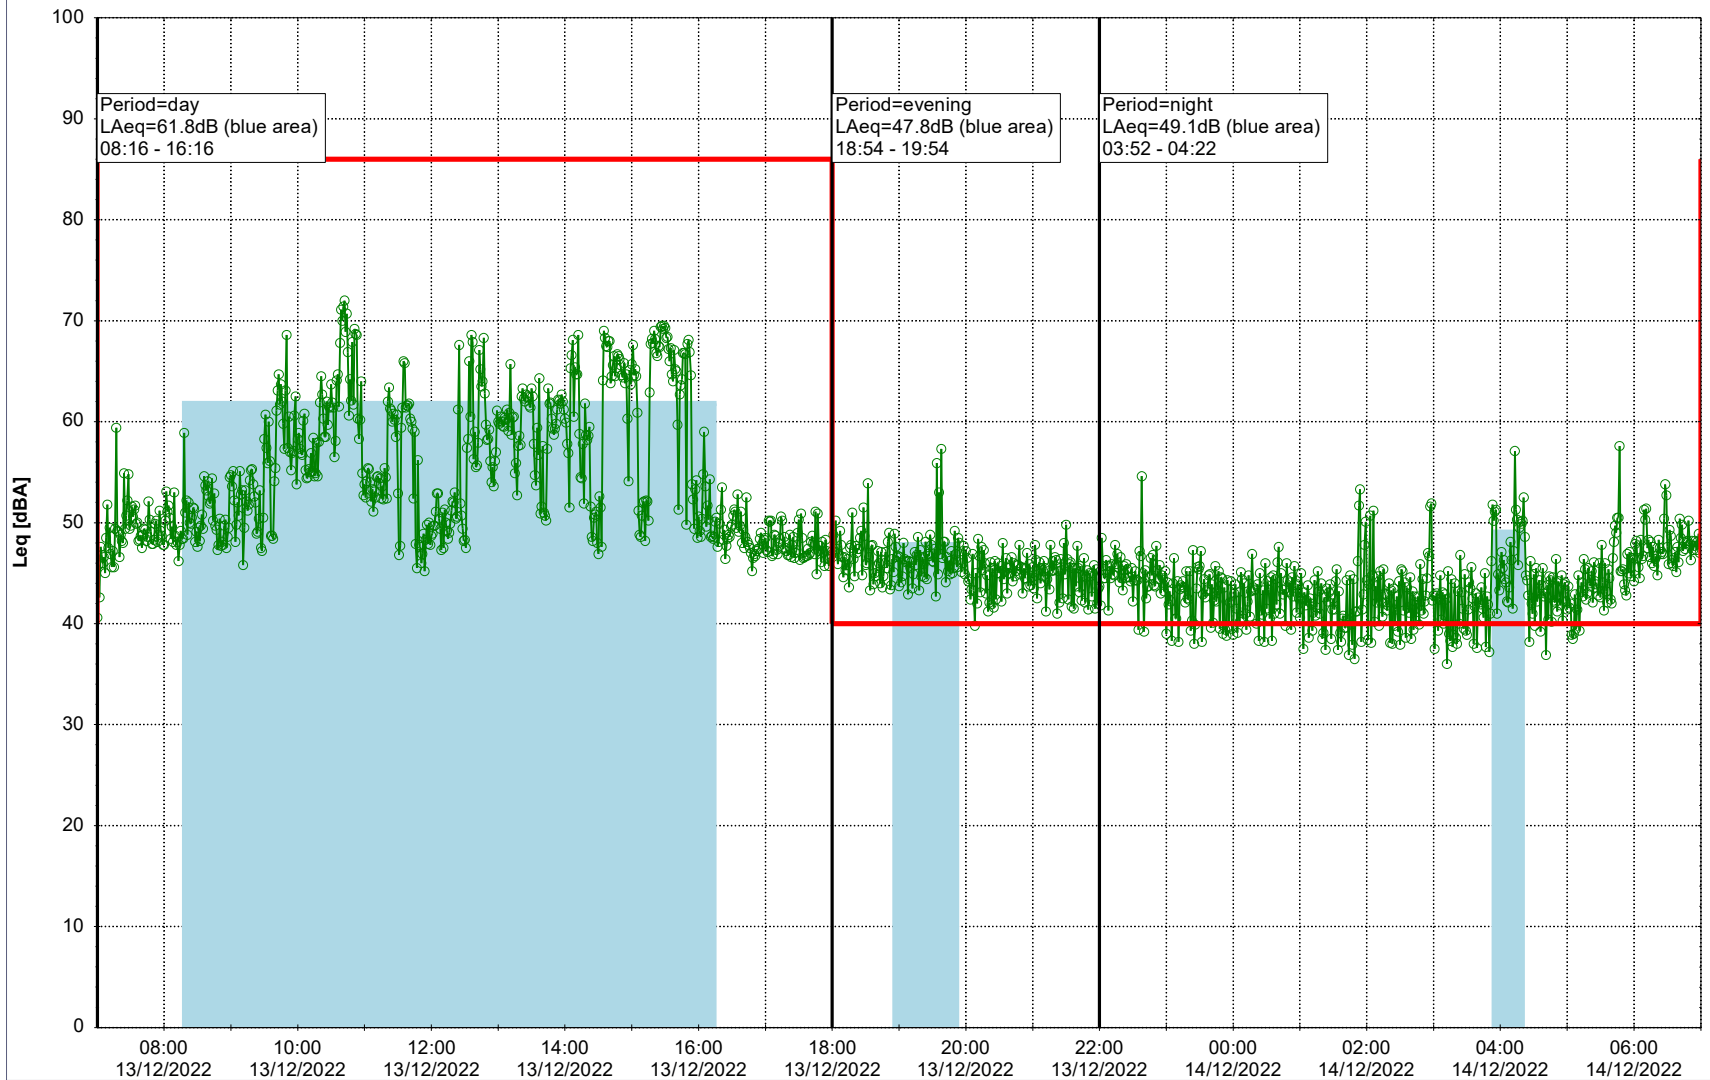

Plan View

Remarks

...

Noise Time Related Diagram

13/12/2022
14/12/2022

○○○○ MOP_NS01

Project: Kronos Sydhavnen
Construction: Mozarts Plads
Location: N-V

Plan View