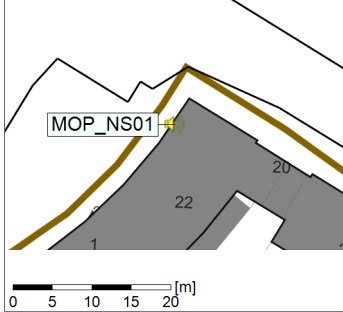

Project: Kronos Sydhavnen
Construction: Mozarts Plads
Location: N-V

Plan View

Remarks

...

Noise Time Related Diagram

12/12/2022
13/12/2022

○○○○ MOP_NS01

Project: Kronos Sydhavnen
Construction: Mozarts Plads
Location: N-V