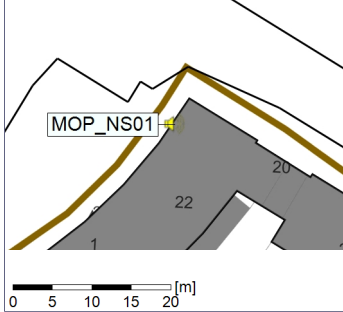

Plan View

Remarks

...

Noise Time Related Diagram

13/12/2022
14/12/2022

○○○○ MOP_NS01

Project: Kronos Sydhavnen
Construction: Mozarts Plads
Location: N-V

Plan View