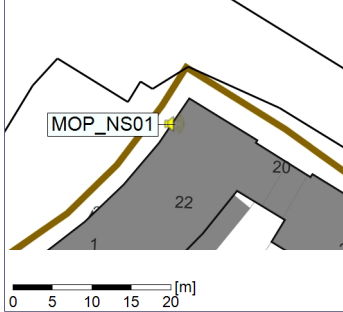

...

Noise Time Related Diagram

15/12/2022
16/12/2022

○○○○ MOP_NS01

Project: Kronos Sydhavnen
Construction: Mozarts Plads
Location: N-V

Plan View

Remarks

...