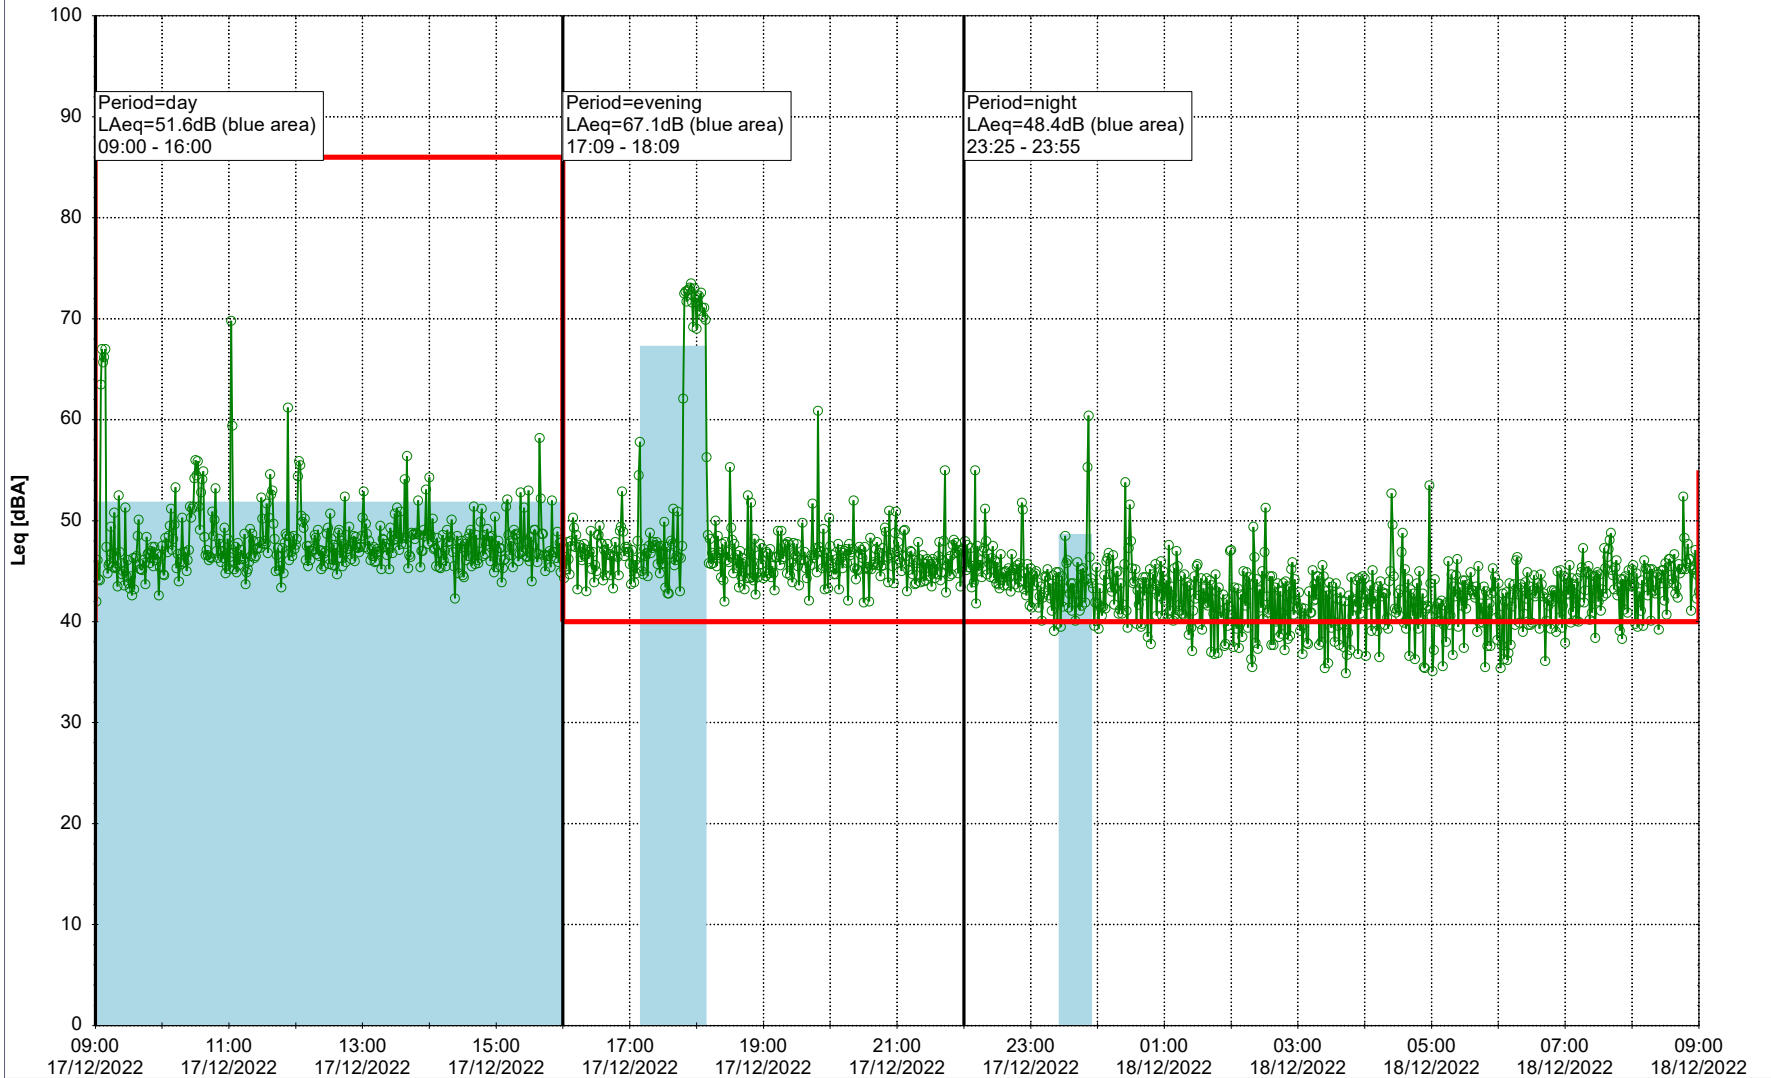

Noise Time Related Diagram

16/12/2022
17/12/2022

○○○○ MOP_NS01

Project: Kronos Sydhavnen
Construction: Mozarts Plads
Location: N-V

Plan View

Remarks

...

Noise Time Related Diagram

17/12/2022
18/12/2022

○○○○ MOP_NS01

Project: Kronos Sydhavnen
Construction: Mozarts Plads
Location: N-V

Plan View

Remarks

...

Noise Time Related Diagram

18/12/2022
19/12/2022