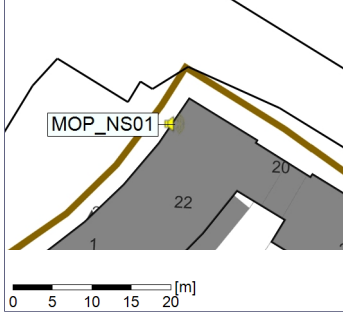

17/12/2022
18/12/2022

○○○○ MOP_NS01

Project: Kronos Sydhavnen
Construction: Mozarts Plads
Location: N-V

Plan View

Remarks

...

Noise Time Related Diagram

18/12/2022
19/12/2022