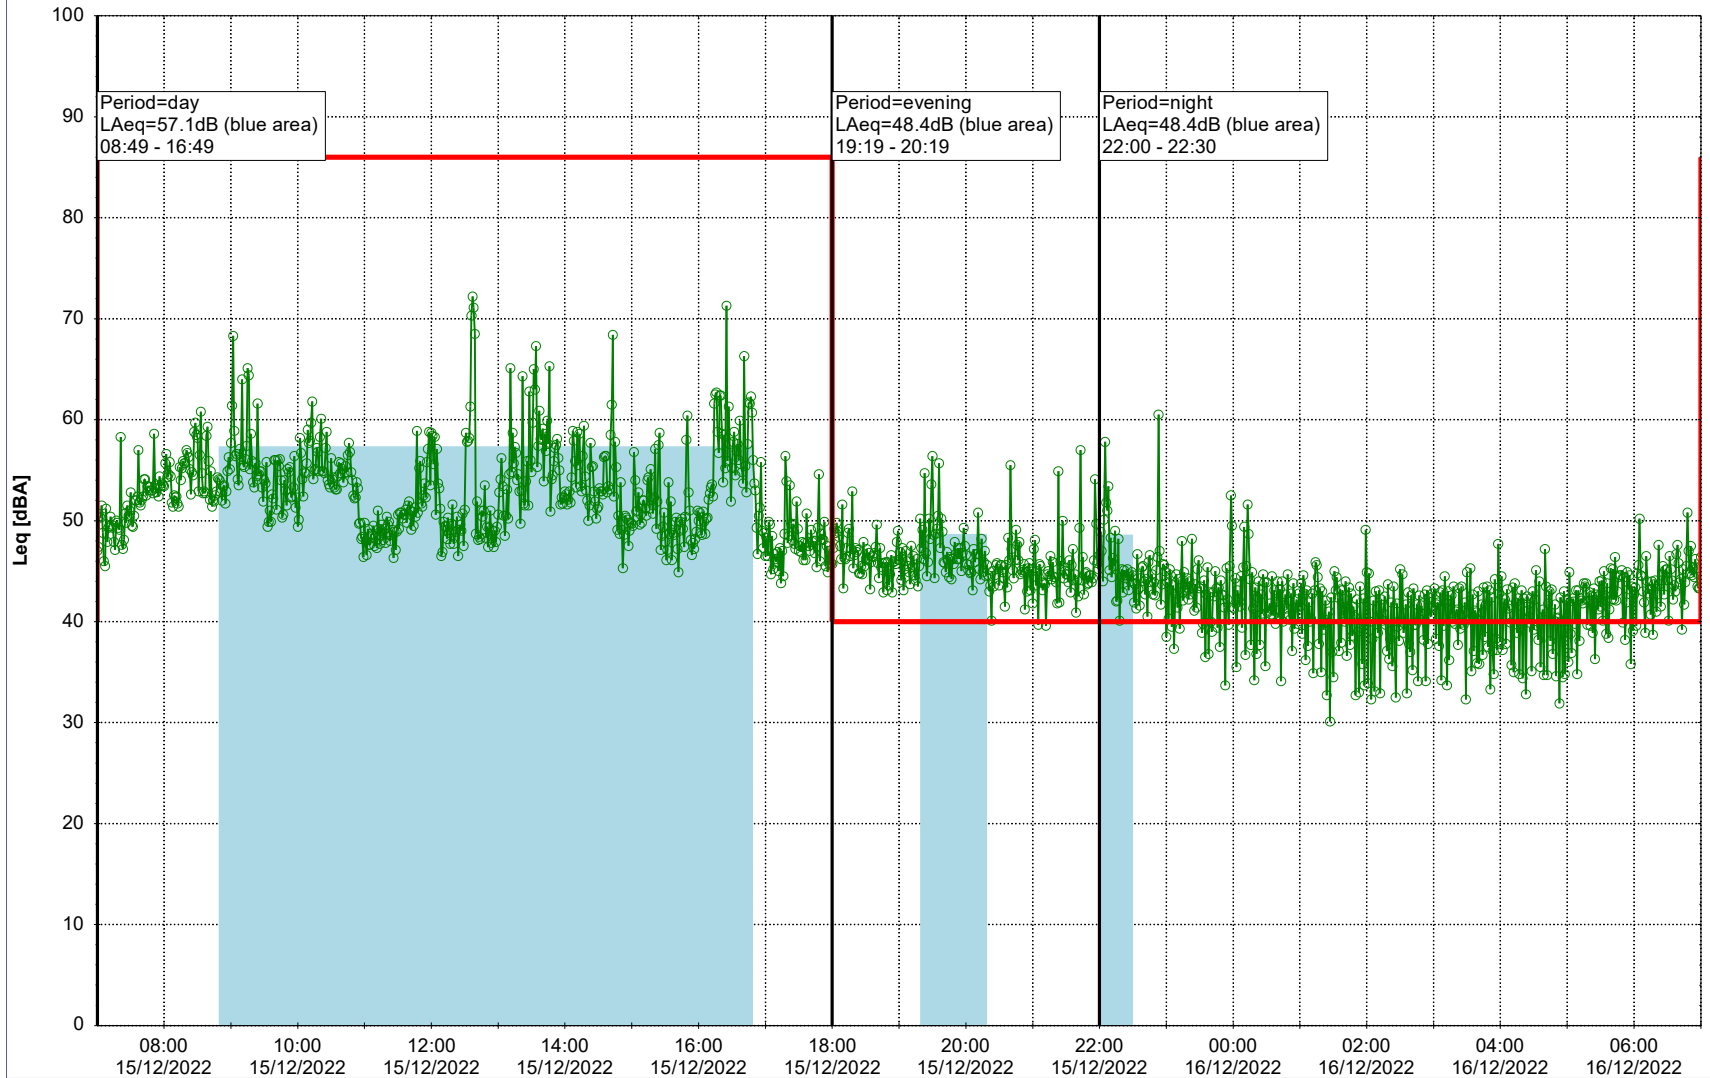

Noise Time Related Diagram

15/12/2022
16/12/2022

○○○○ MOP_NS01