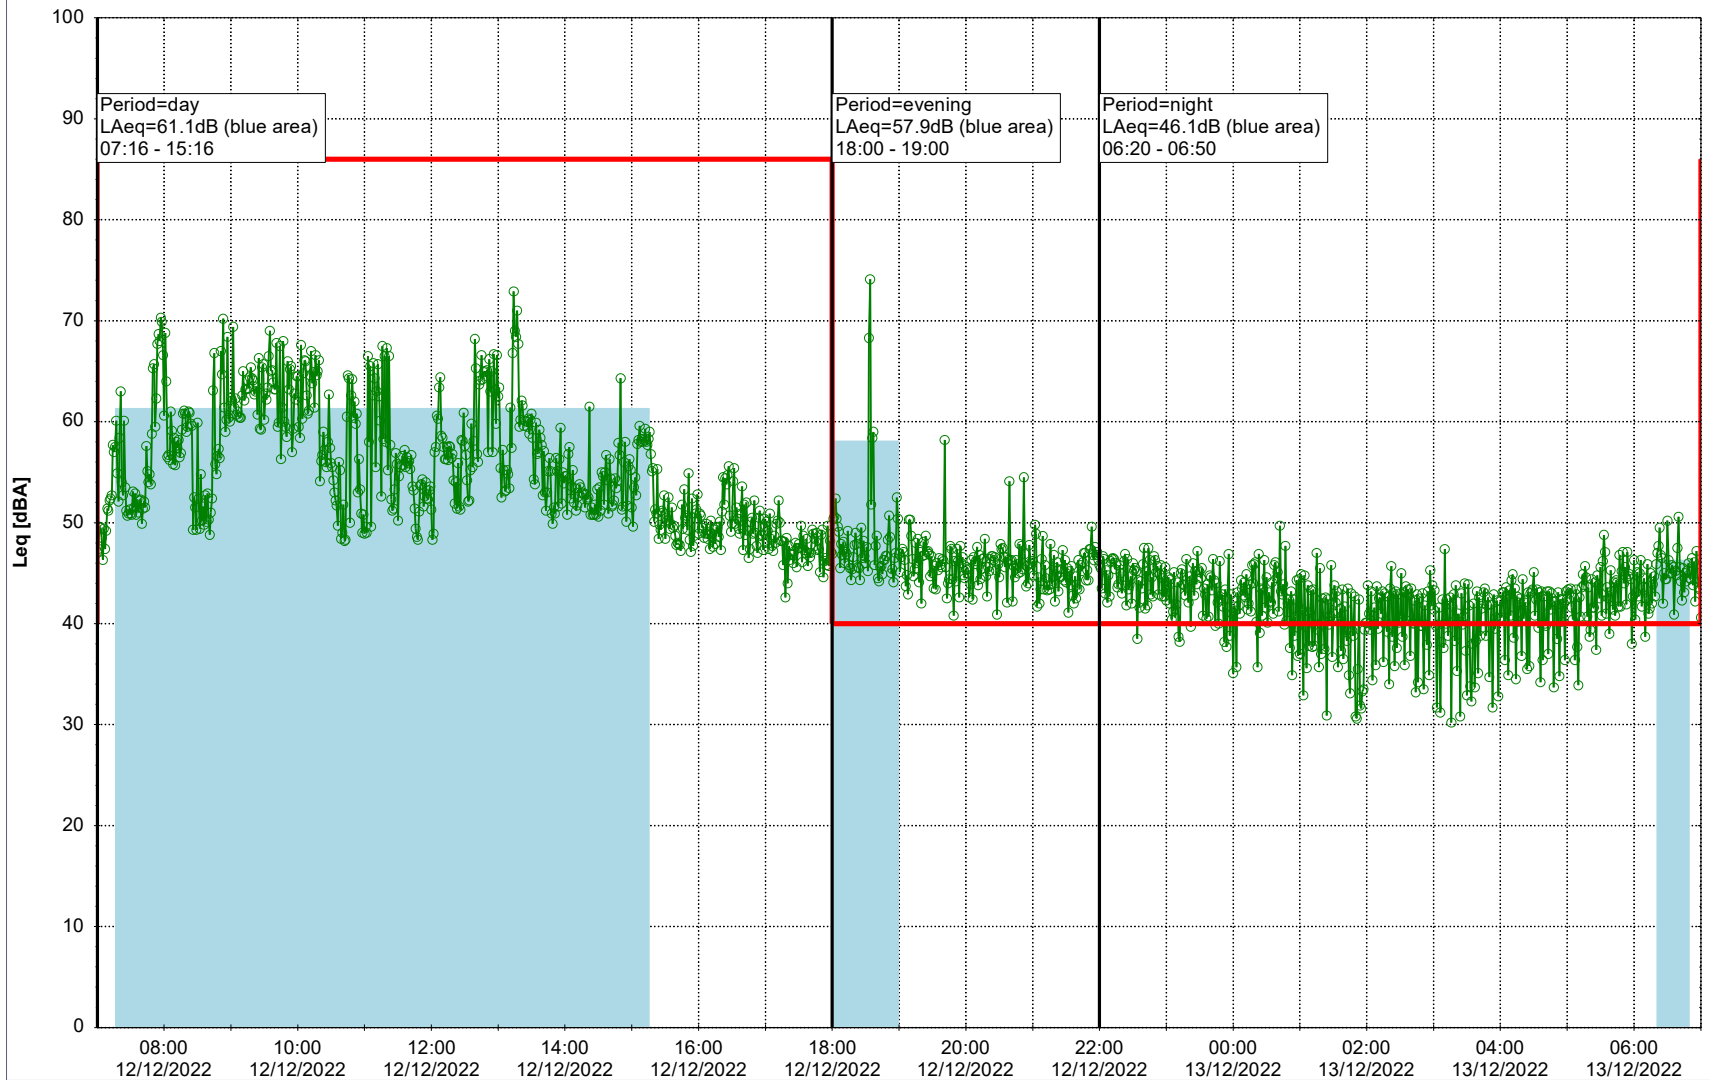

Project: Kronos Sydhavnen
Construction: Mozarts Plads
Location: N-V

Plan View

Remarks

...

Noise Time Related Diagram

12/12/2022
13/12/2022

○○○○ MOP_NS01

Project: Kronos Sydhavnen
Construction: Mozarts Plads
Location: N-V

Plan View

Remarks

...

Noise Time Related Diagram

13/12/2022
14/12/2022

○○○○ MOP_NS01

Project: Kronos Sydhavnen
Construction: Mozarts Plads
Location: N-V

Plan View