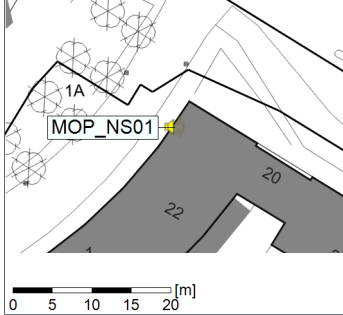

...

Noise Time Related Diagram

○○○○ MOP_NS01

Project: Kronos Sydhavnen
Construction: Mozarts Plads
Location: N-V

21/11/2020
22/11/2020

Plan View

Remarks

...