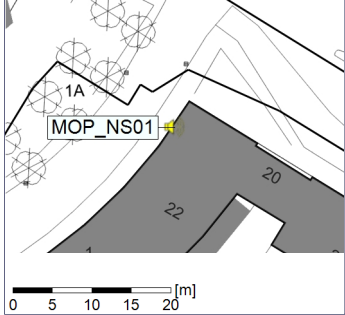

Noise Time Related Diagram

○○○○ MOP_NS01

Project: Kronos Sydhavnen
Construction: Mozarts Plads
Location: N-V

22/11/2020
23/11/2020

Plan View

Remarks

...

Noise Time Related Diagram