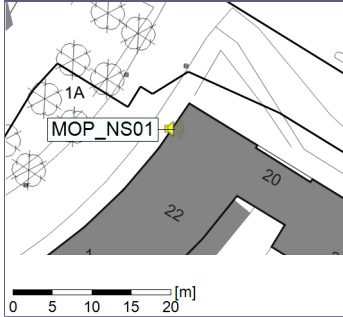

Plan View

Remarks

...

Noise Time Related Diagram

○○○○ MOP_NS01

Project: Kronos Sydhavnen
Construction: Mozarts Plads
Location: N-V

Plan View

Remarks