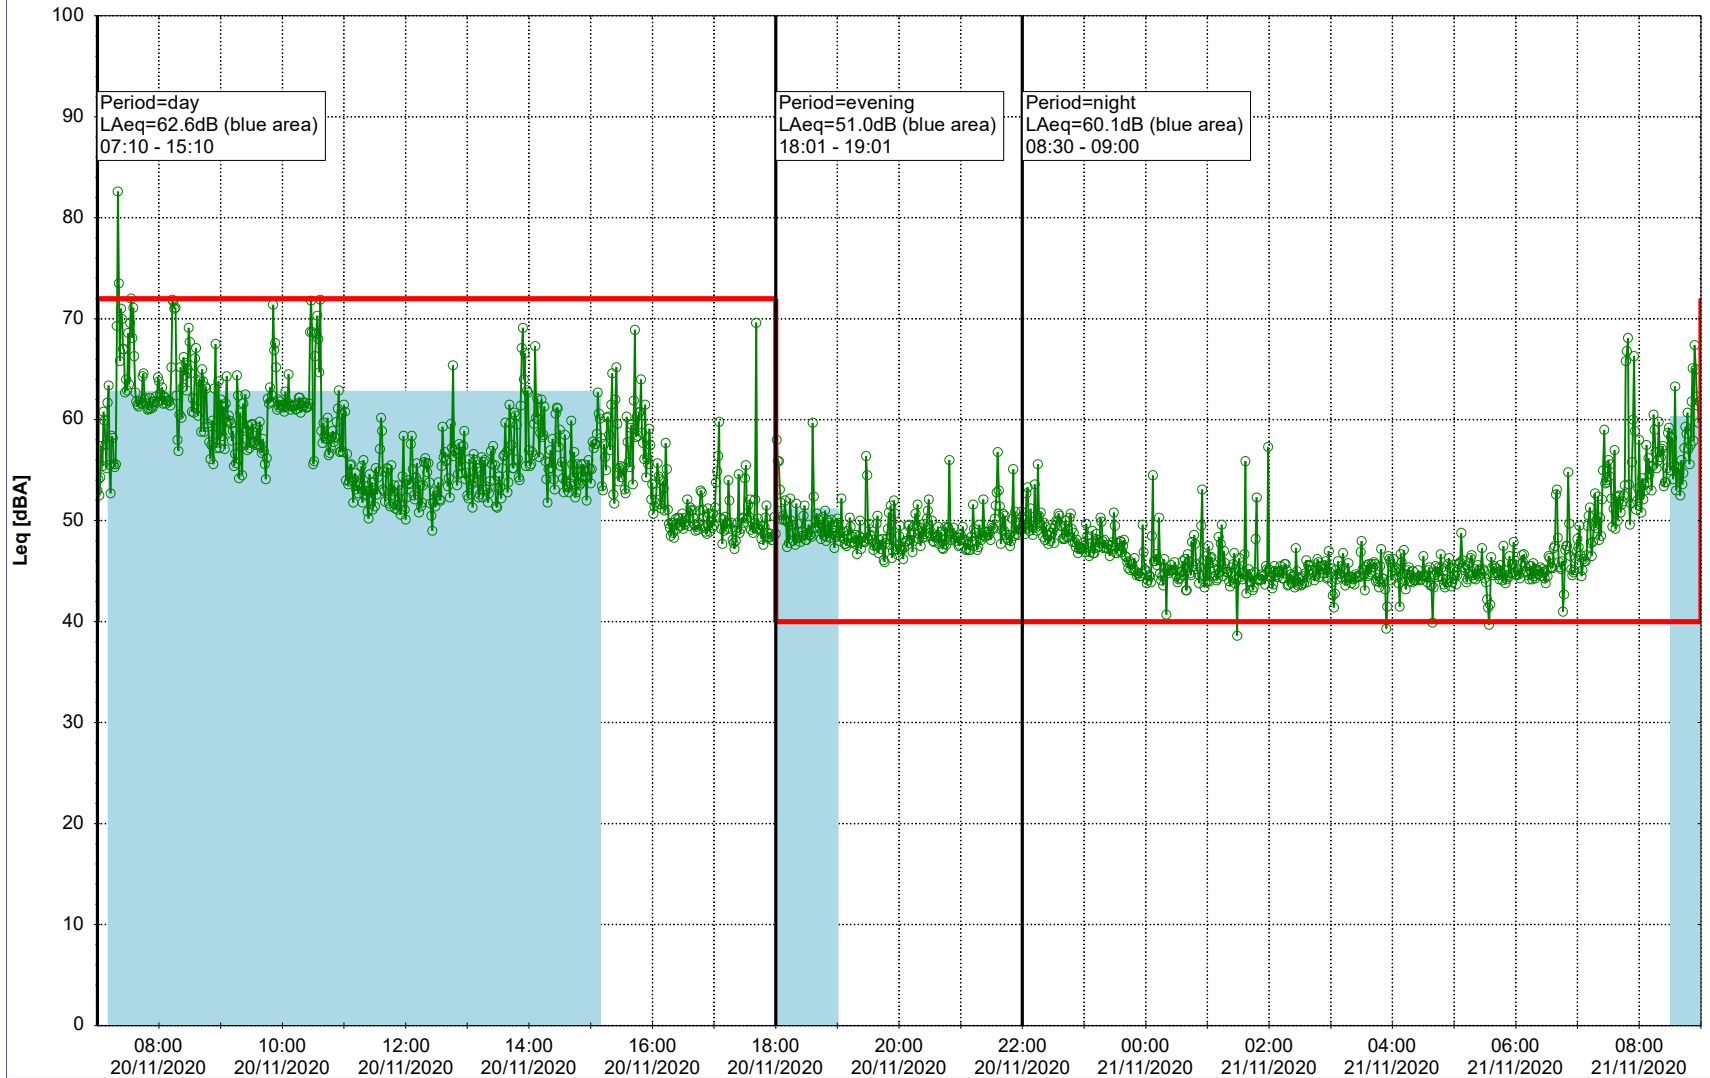

Noise Time Related Diagram

○○○○ MOP_NS01