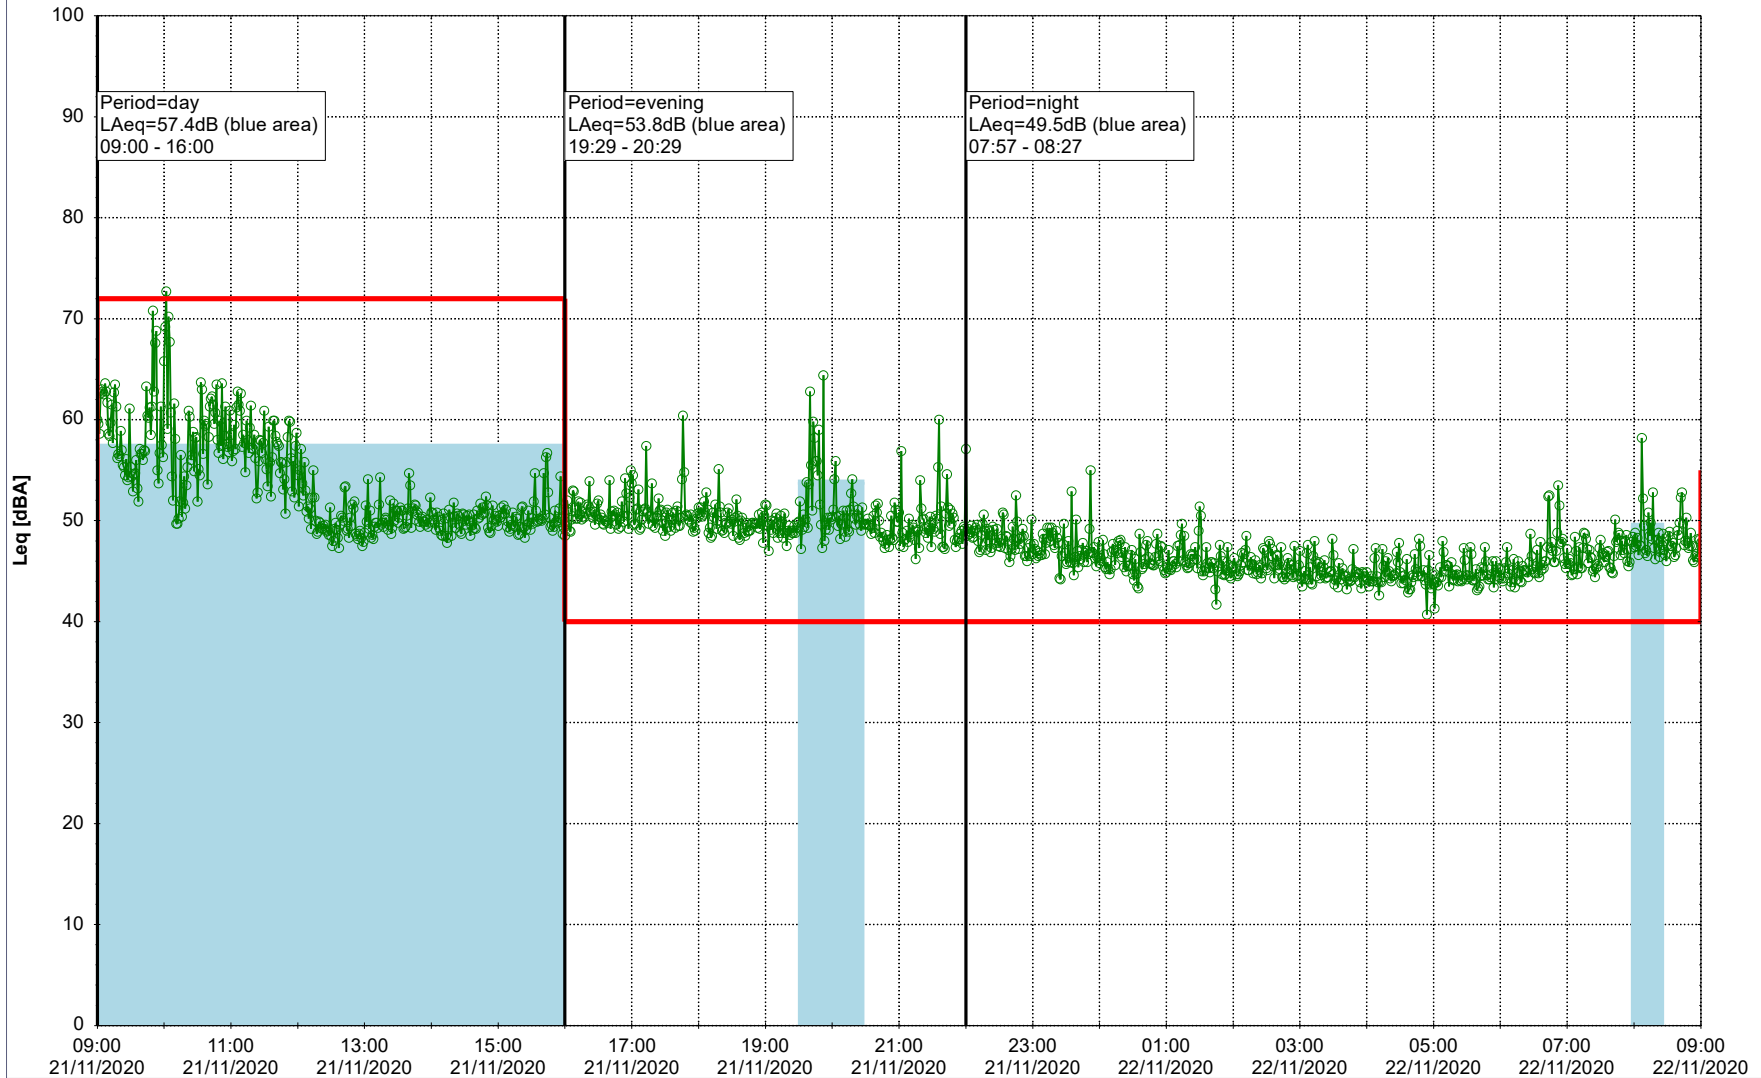

...

Noise Time Related Diagram

○○○○ MOP_NS01

Project: Kronos Sydhavnen
Construction: Mozarts Plads
Location: N-V

21/11/2020
22/11/2020

Plan View

Remarks

...

Noise Time Related Diagram

○○○○ MOP_NS01

Project: Kronos Sydhavnen
Construction: Mozarts Plads
Location: N-V

22/11/2020
23/11/2020

Plan View

Remarks

...

Noise Time Related Diagram