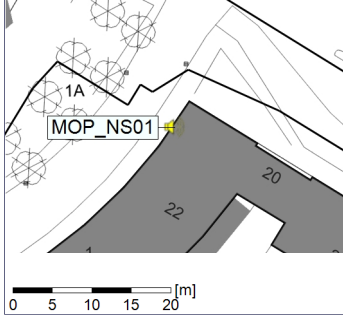

...

Noise Time Related Diagram

19/11/2020
20/11/2020

○○○○ MOP_NS01

Project: Kronos Sydhavnen
Construction: Mozarts Plads
Location: N-V

20/11/2020
21/11/2020

Plan View

Remarks