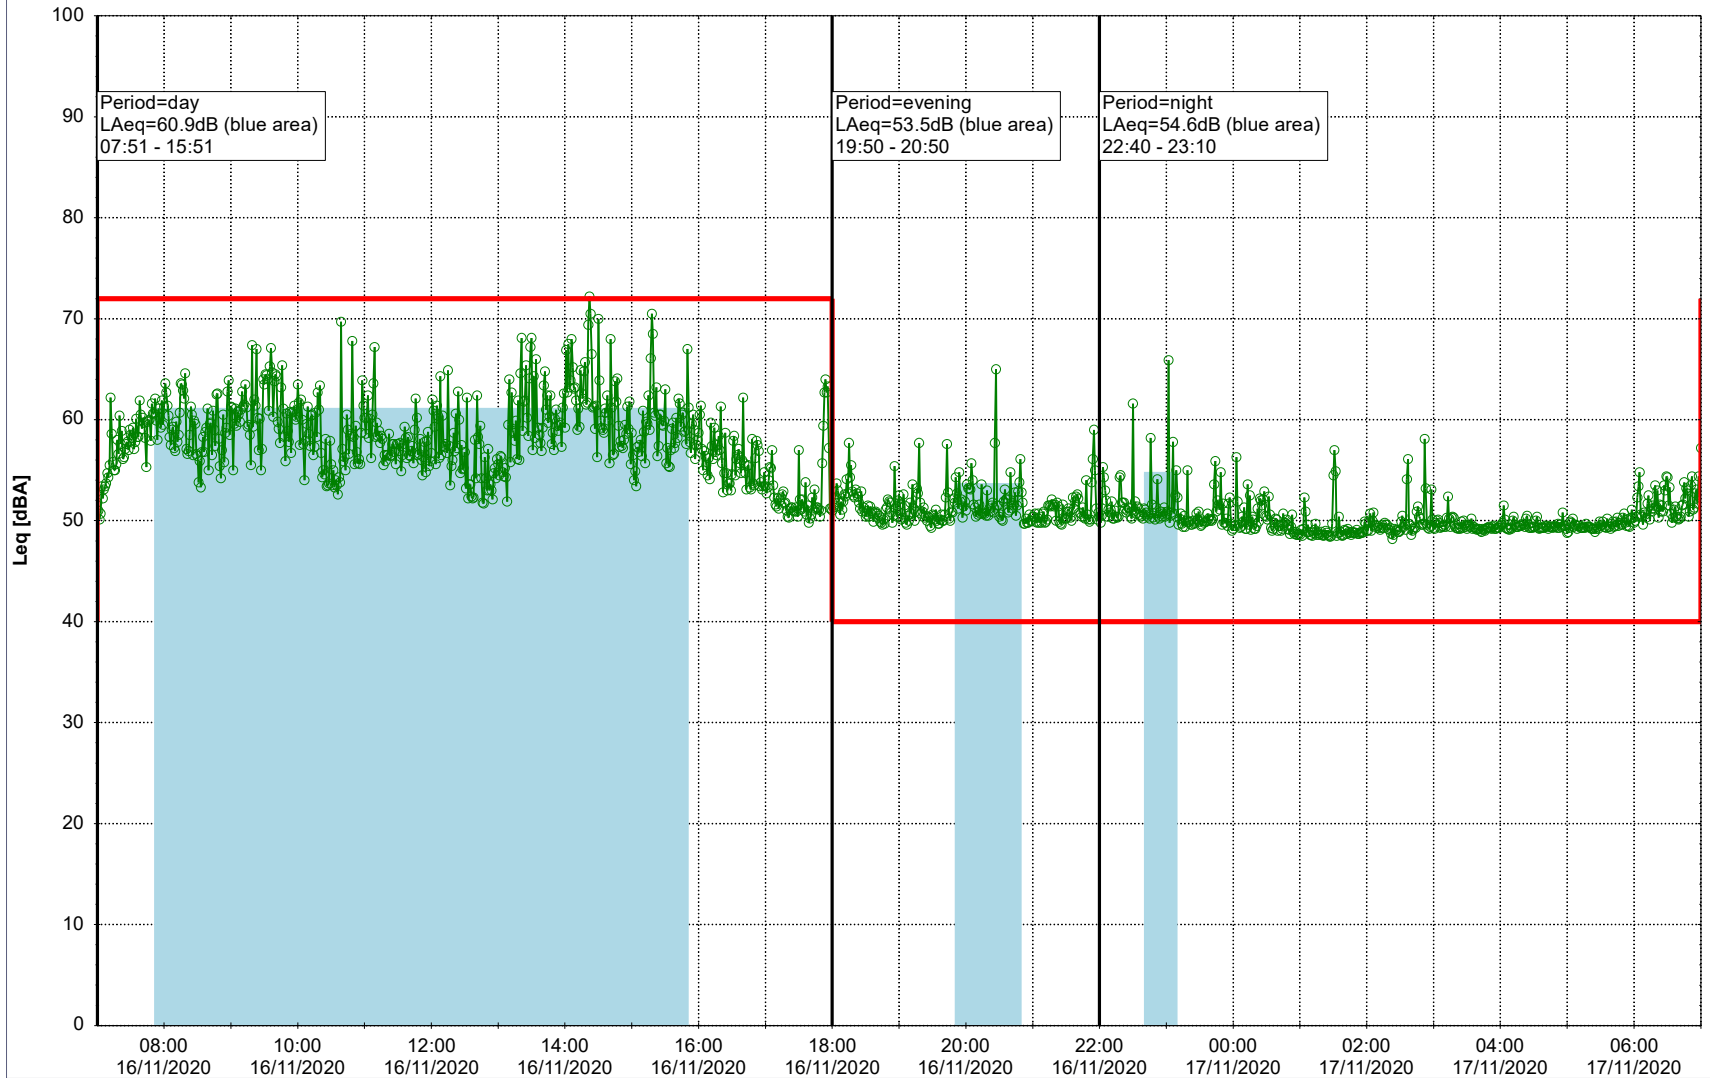

Project: Kronos Sydhavnen
Construction: Mozarts Plads
Location: N-V

16/11/2020
17/11/2020

Plan View

Remarks

...

Noise Time Related Diagram

○○○ MOP_NS01

Project: Kronos Sydhavnen
Construction: Mozarts Plads
Location: N-V

Plan View

Remarks

...

Noise Time Related Diagram

17/11/2020
18/11/2020

○○○○ MOP_NS01

Project: Kronos Sydhavnen
Construction: Mozarts Plads
Location: N-V

18/11/2020
19/11/2020

Plan View

Remarks

...

Noise Time Related Diagram

○○○○ MOP_NS01

Project: Kronos Sydhavnen
Construction: Mozarts Plads
Location: N-V

Plan View

Remarks

...

Noise Time Related Diagram

19/11/2020
20/11/2020

○○○○ MOP_NS01

Project: Kronos Sydhavnen
Construction: Mozarts Plads
Location: N-V

20/11/2020
21/11/2020

Plan View

Remarks