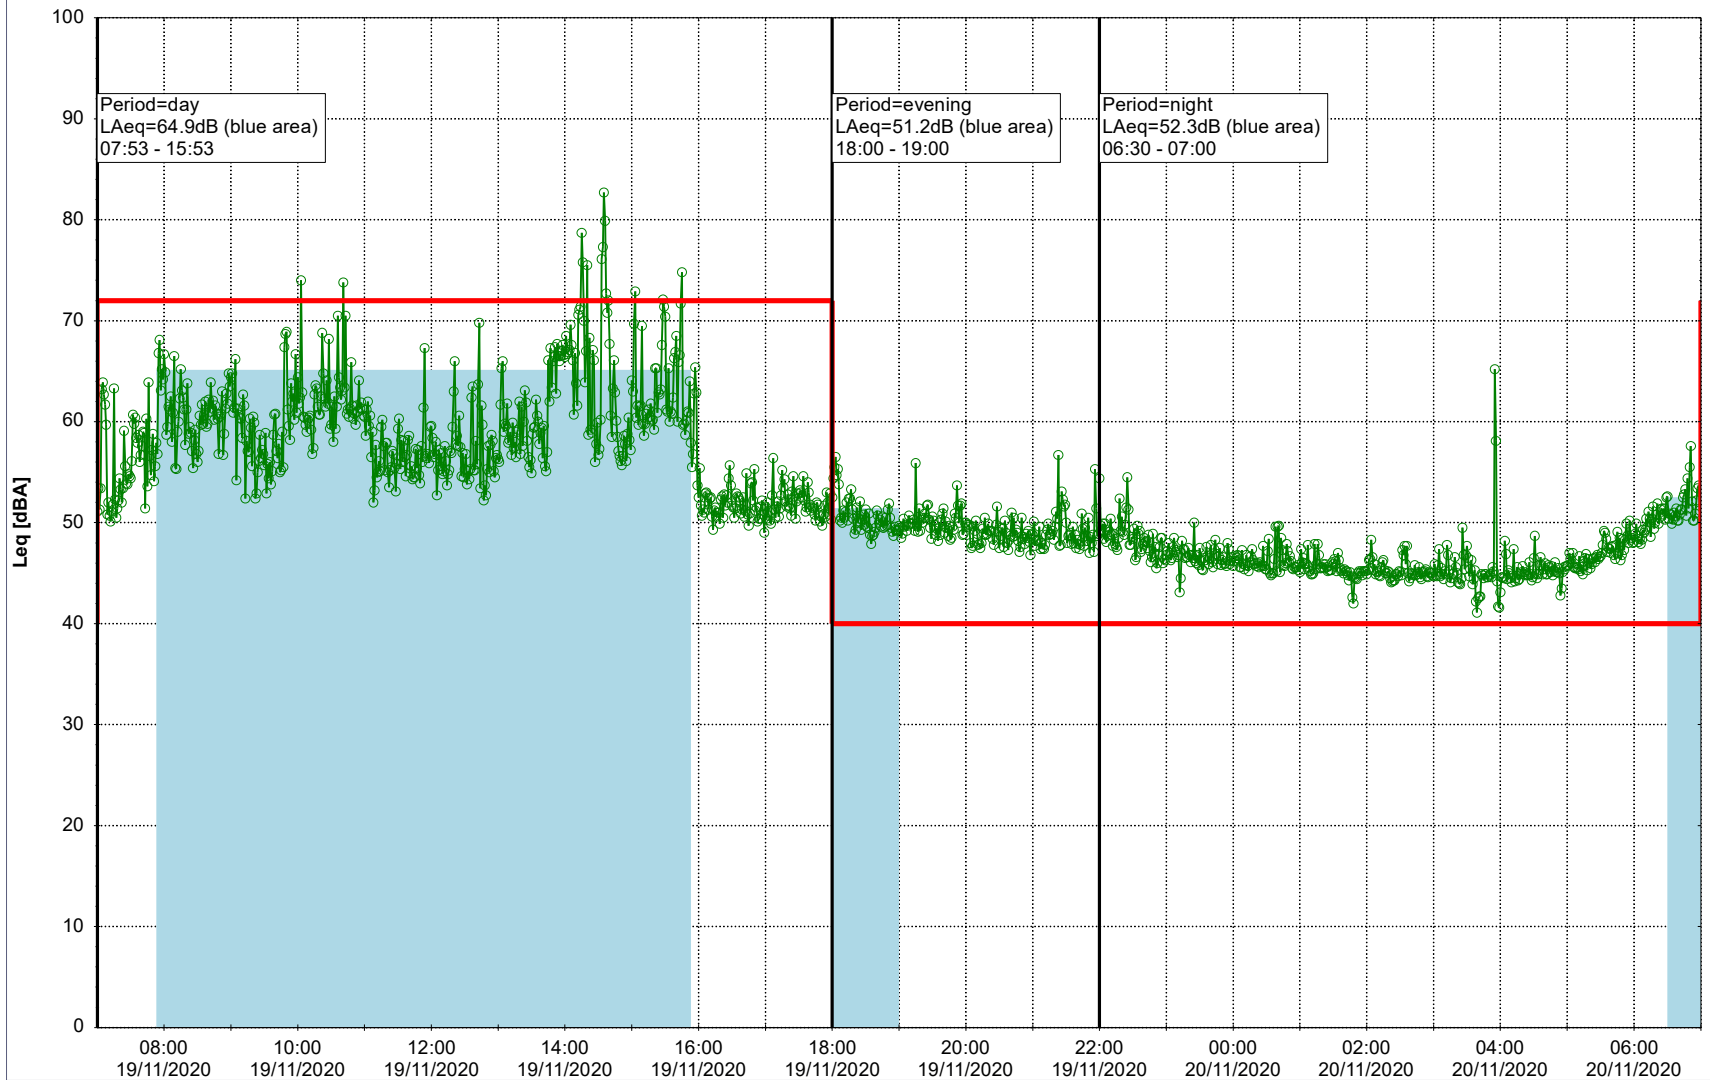

Plan View

Remarks

...

Noise Time Related Diagram

○○○○ MOP_NS01

Project: Kronos Sydhavnen
Construction: Mozarts Plads
Location: N-V

Plan View

Remarks

...

Noise Time Related Diagram

19/11/2020
20/11/2020

○○○○ MOP_NS01

Project: Kronos Sydhavnen
Construction: Mozarts Plads
Location: N-V

20/11/2020
21/11/2020

Plan View

Remarks