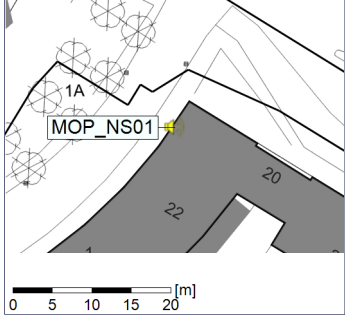

Project: Kronos Sydhavnen
Construction: Mozarts Plads
Location: N-V

16/11/2020
17/11/2020

Plan View

Remarks

...

Noise Time Related Diagram

○○○ MOP_NS01

Project: Kronos Sydhavnen
Construction: Mozarts Plads
Location: N-V