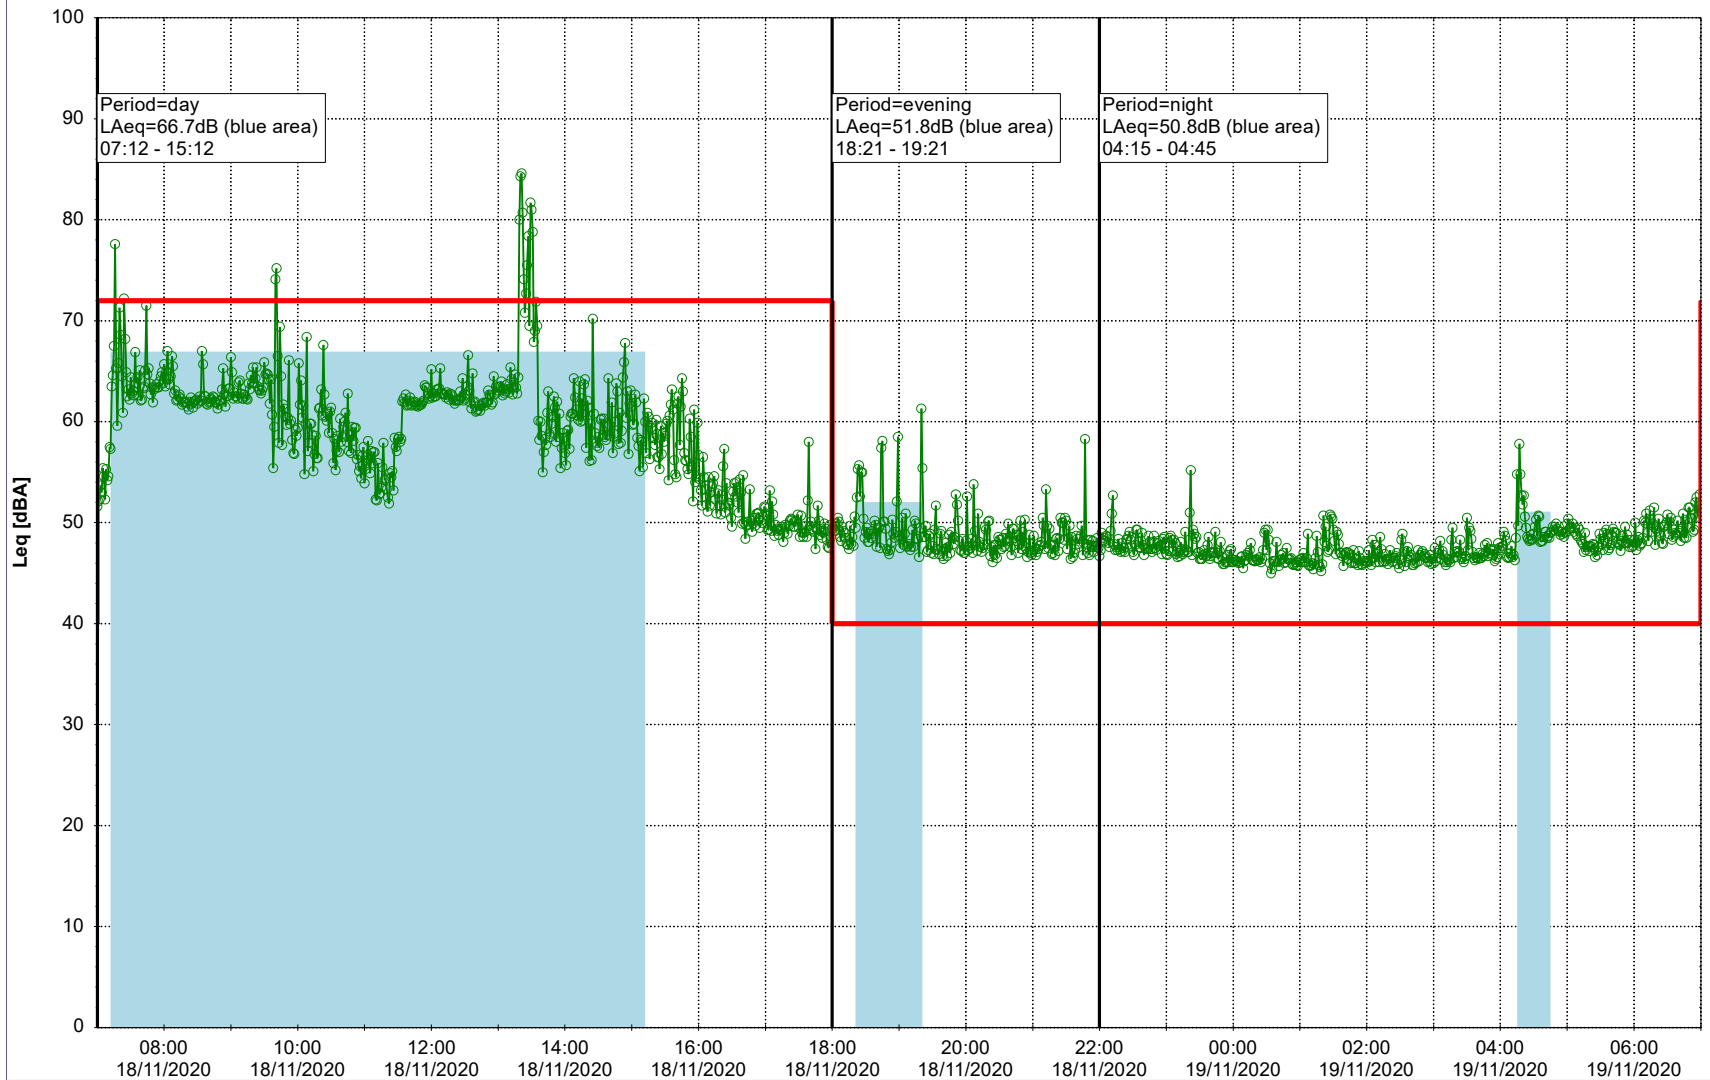

Plan View

Remarks

...

Noise Time Related Diagram

○○○○ MOP_NS01

Project: Kronos Sydhavnen
Construction: Mozarts Plads
Location: N-V

Plan View

Remarks