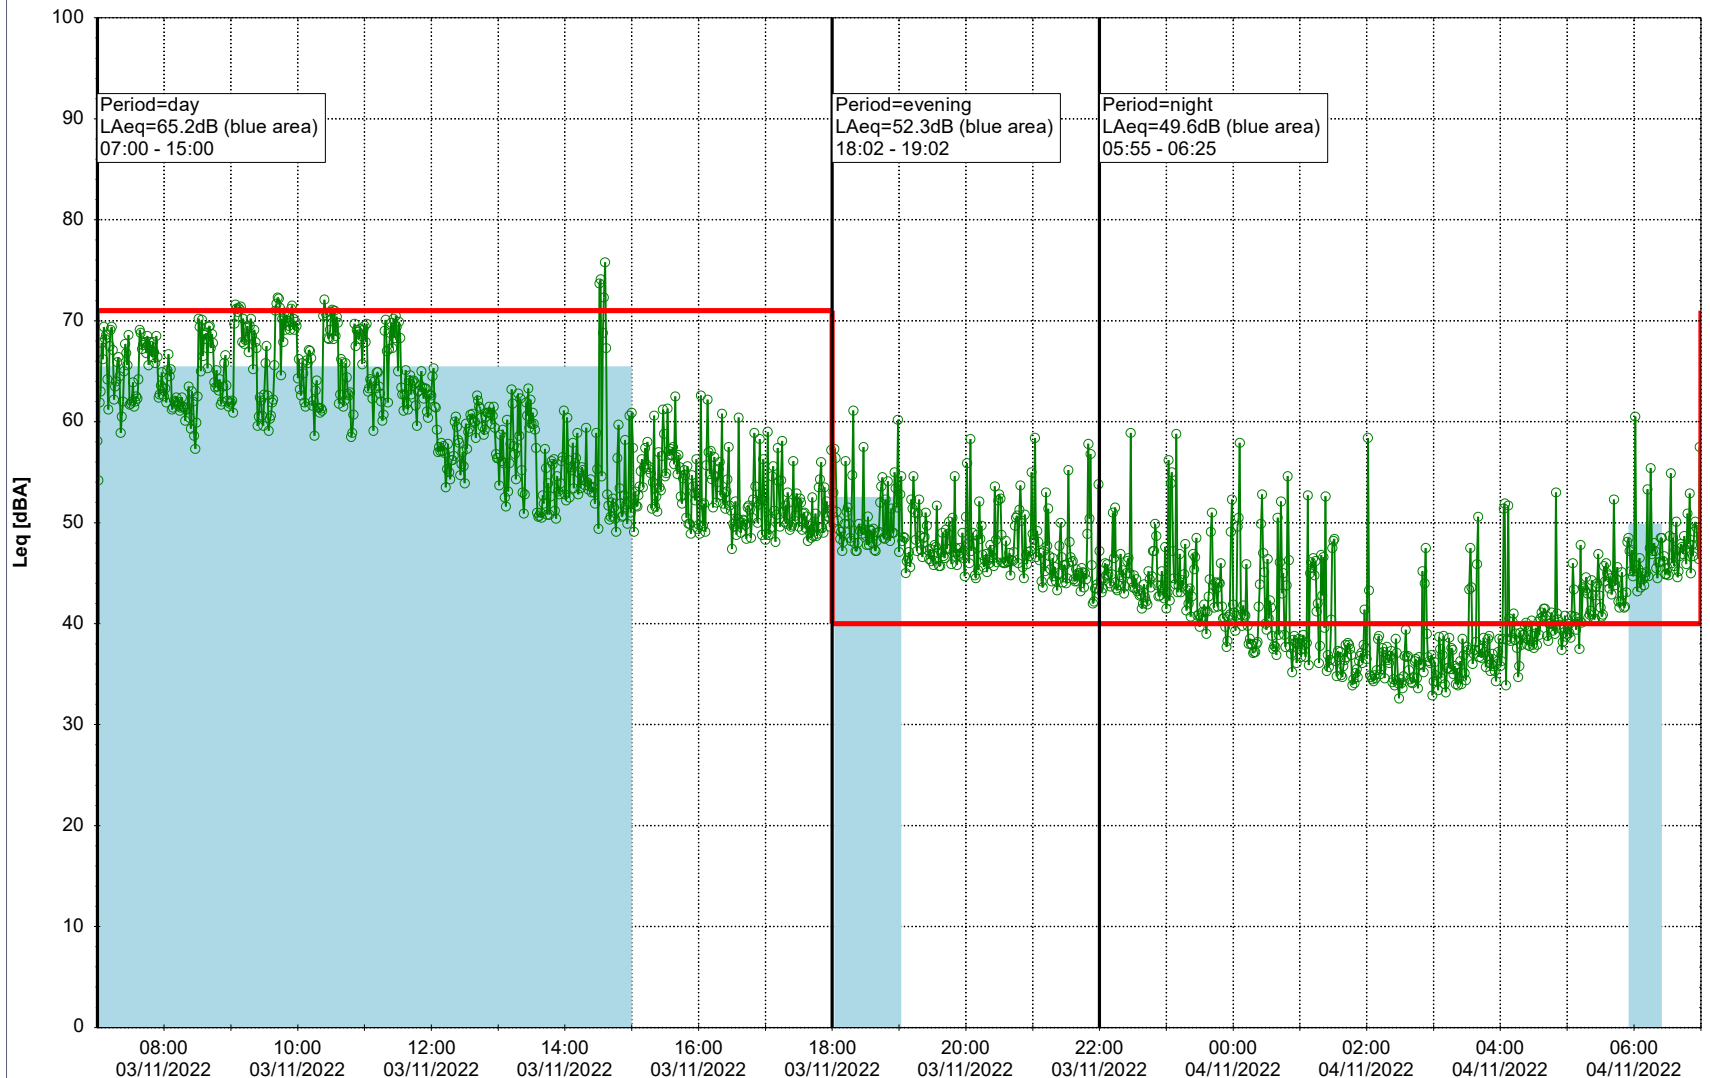

Plan View

Noise Time Related Diagram

○○○ NEL_NS01

Project: Kronos Sydhavnen
Construction: Ny Ellebjerg
Location: N-V

Plan View

Remarks

...

Noise Time Related Diagram

03/11/2022
04/11/2022

○○○ NEL_NS01

Project: Kronos Sydhavnen
Construction: Ny Ellebjerg
Location: N-V

Plan View

Noise Time Related Diagram

04/11/2022

05/11/2022

○○○ NEL_NS01

Project: Kronos Sydhavnen
Construction: Ny Ellebjerg
Location: N-V

Plan View

Remarks

...

Noise Time Related Diagram

05/11/2022
06/11/2022

○○○ NEL_NS01

Project: Kronos Sydhavnen
Construction: Ny Ellebjerg
Location: N-V