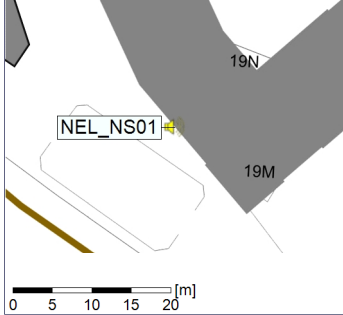

Project: Kronos Sydhavnen
Construction: Ny Ellebjerg
Location: N-V

Plan View

Remarks

...

Noise Time Related Diagram

31/10/2022
01/11/2022

○ ○ ○ ○ NEL_NS01

Project: Kronos Sydhavnen
Construction: Ny Ellebjerg
Location: N-V

Plan View

Remarks

...

Noise Time Related Diagram

01/11/2022
02/11/2022

○ ○ ○ ○ NEL_NS01

Project: Kronos Sydhavnen
Construction: Ny Ellebjerg
Location: N-V

02/11/2022
03/11/2022

Plan View

Noise Time Related Diagram

○○○ NEL_NS01

Project: Kronos Sydhavnen
Construction: Ny Ellebjerg
Location: N-V

Plan View

Remarks

...

Noise Time Related Diagram