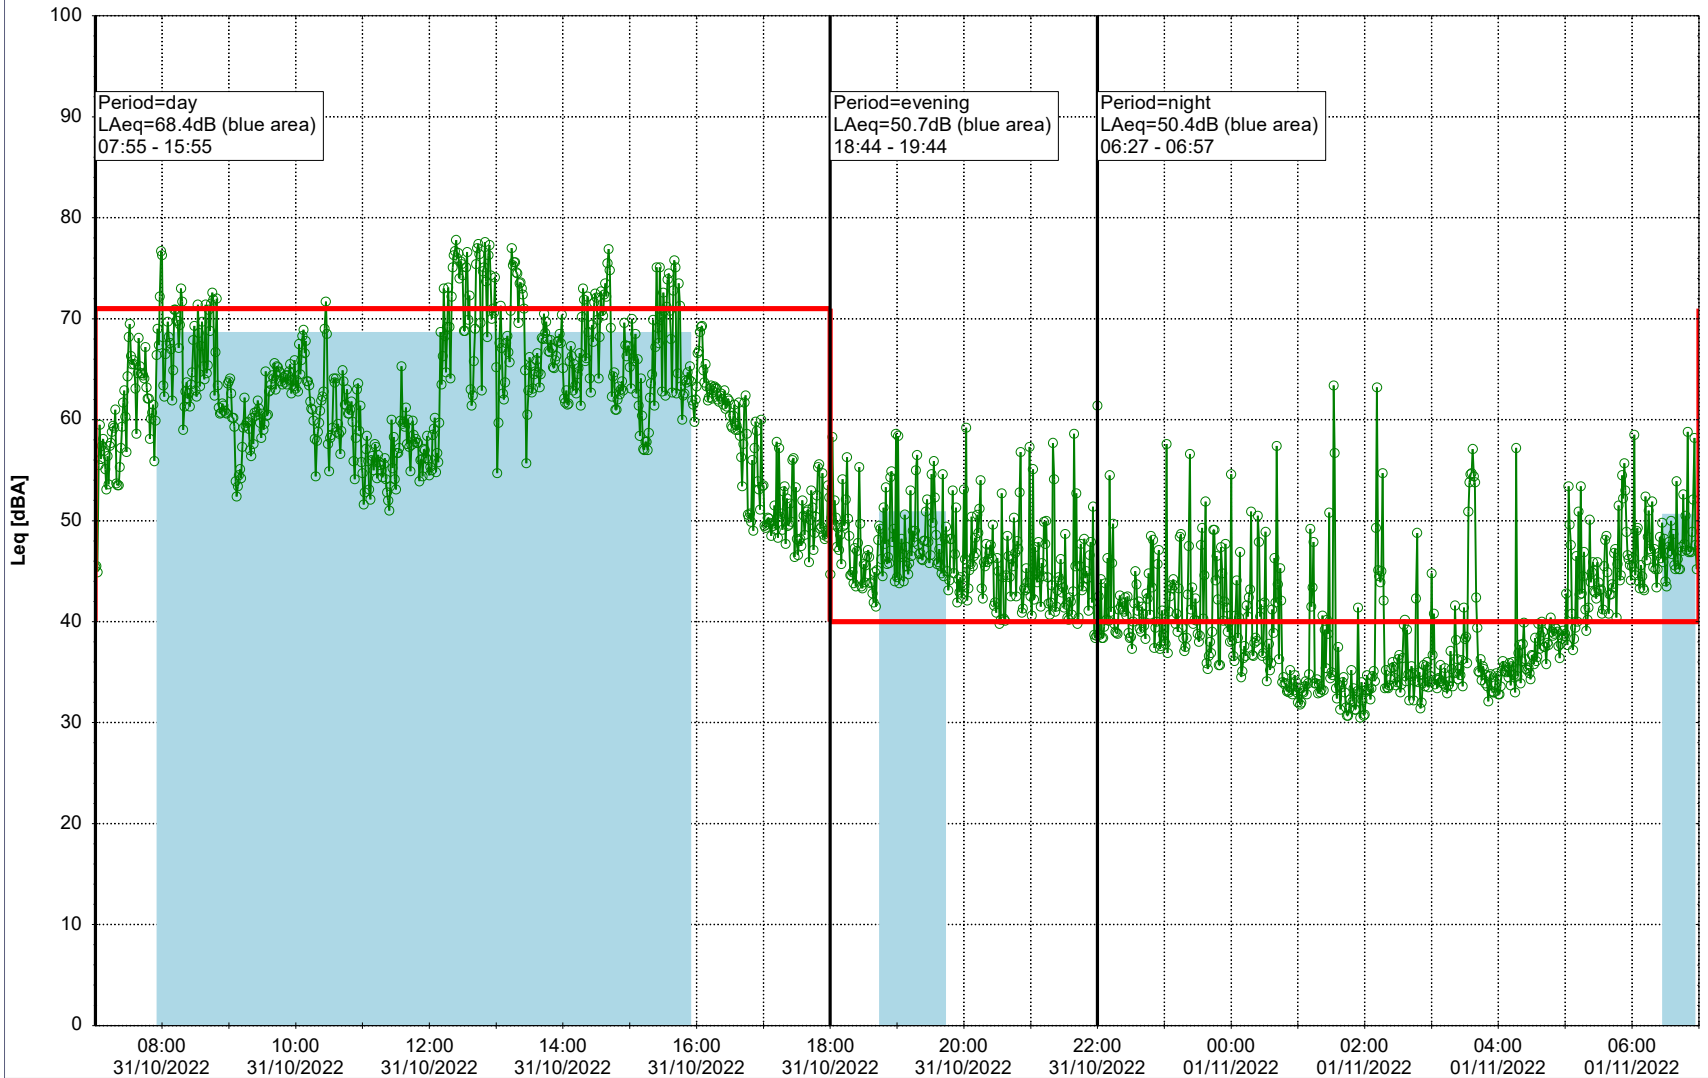

Project: Kronos Sydhavnen
Construction: Ny Ellebjerg
Location: N-V

Plan View

Remarks

...

Noise Time Related Diagram

31/10/2022
01/11/2022

○ ○ ○ ○ NEL_NS01

Project: Kronos Sydhavnen
Construction: Ny Ellebjerg
Location: N-V

Plan View

Remarks

...

Noise Time Related Diagram

01/11/2022
02/11/2022

○ ○ ○ ○ NEL_NS01

Project: Kronos Sydhavnen
Construction: Ny Ellebjerg
Location: N-V

02/11/2022
03/11/2022

Plan View

Noise Time Related Diagram

○○○ NEL_NS01

Project: Kronos Sydhavnen
Construction: Ny Ellebjerg
Location: N-V

Plan View

Remarks

...

Noise Time Related Diagram

Project: Kronos Sydhavnen
Construction: Ny Ellebjerg
Location: N-V

Plan View

Remarks

...

Noise Time Related Diagram

05/11/2022
06/11/2022

○○○ NEL_NS01

Project: Kronos Sydhavnen
Construction: Ny Ellebjerg
Location: N-V