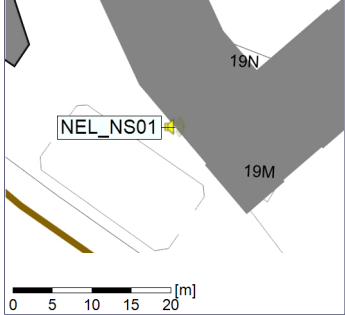

Project: Kronos Sydhavnen
Construction: Ny Ellebjerg
Location: N-V

Plan View

Remarks

...

Noise Time Related Diagram

31/10/2022
01/11/2022

○ ○ ○ ○ NEL_NS01

Project: Kronos Sydhavnen
Construction: Ny Ellebjerg
Location: N-V

Plan View

Remarks

...

Noise Time Related Diagram

01/11/2022
02/11/2022

○ ○ ○ ○ NEL_NS01

Project: Kronos Sydhavnen
Construction: Ny Ellebjerg
Location: N-V

02/11/2022
03/11/2022

Plan View

Noise Time Related Diagram

○○○ NEL_NS01

Project: Kronos Sydhavnen
Construction: Ny Ellebjerg
Location: N-V

Plan View

Remarks

...

Noise Time Related Diagram