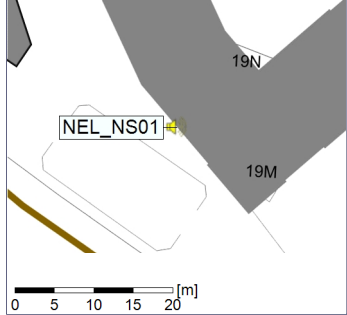

Plan View

Noise Time Related Diagram

○○○ NEL_NS01

Project: Kronos Sydhavnen
Construction: Ny Ellebjerg
Location: N-V

Plan View

Remarks

...

Noise Time Related Diagram