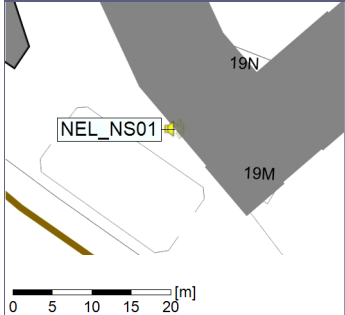

Plan View

Remarks

...

Noise Time Related Diagram

01/11/2022
02/11/2022

○ ○ ○ ○ NEL_NS01

Project: Kronos Sydhavnen
Construction: Ny Ellebjerg
Location: N-V

02/11/2022
03/11/2022

Plan View

Noise Time Related Diagram

○○○ NEL_NS01

Project: Kronos Sydhavnen
Construction: Ny Ellebjerg
Location: N-V

Plan View

Remarks

...

Noise Time Related Diagram