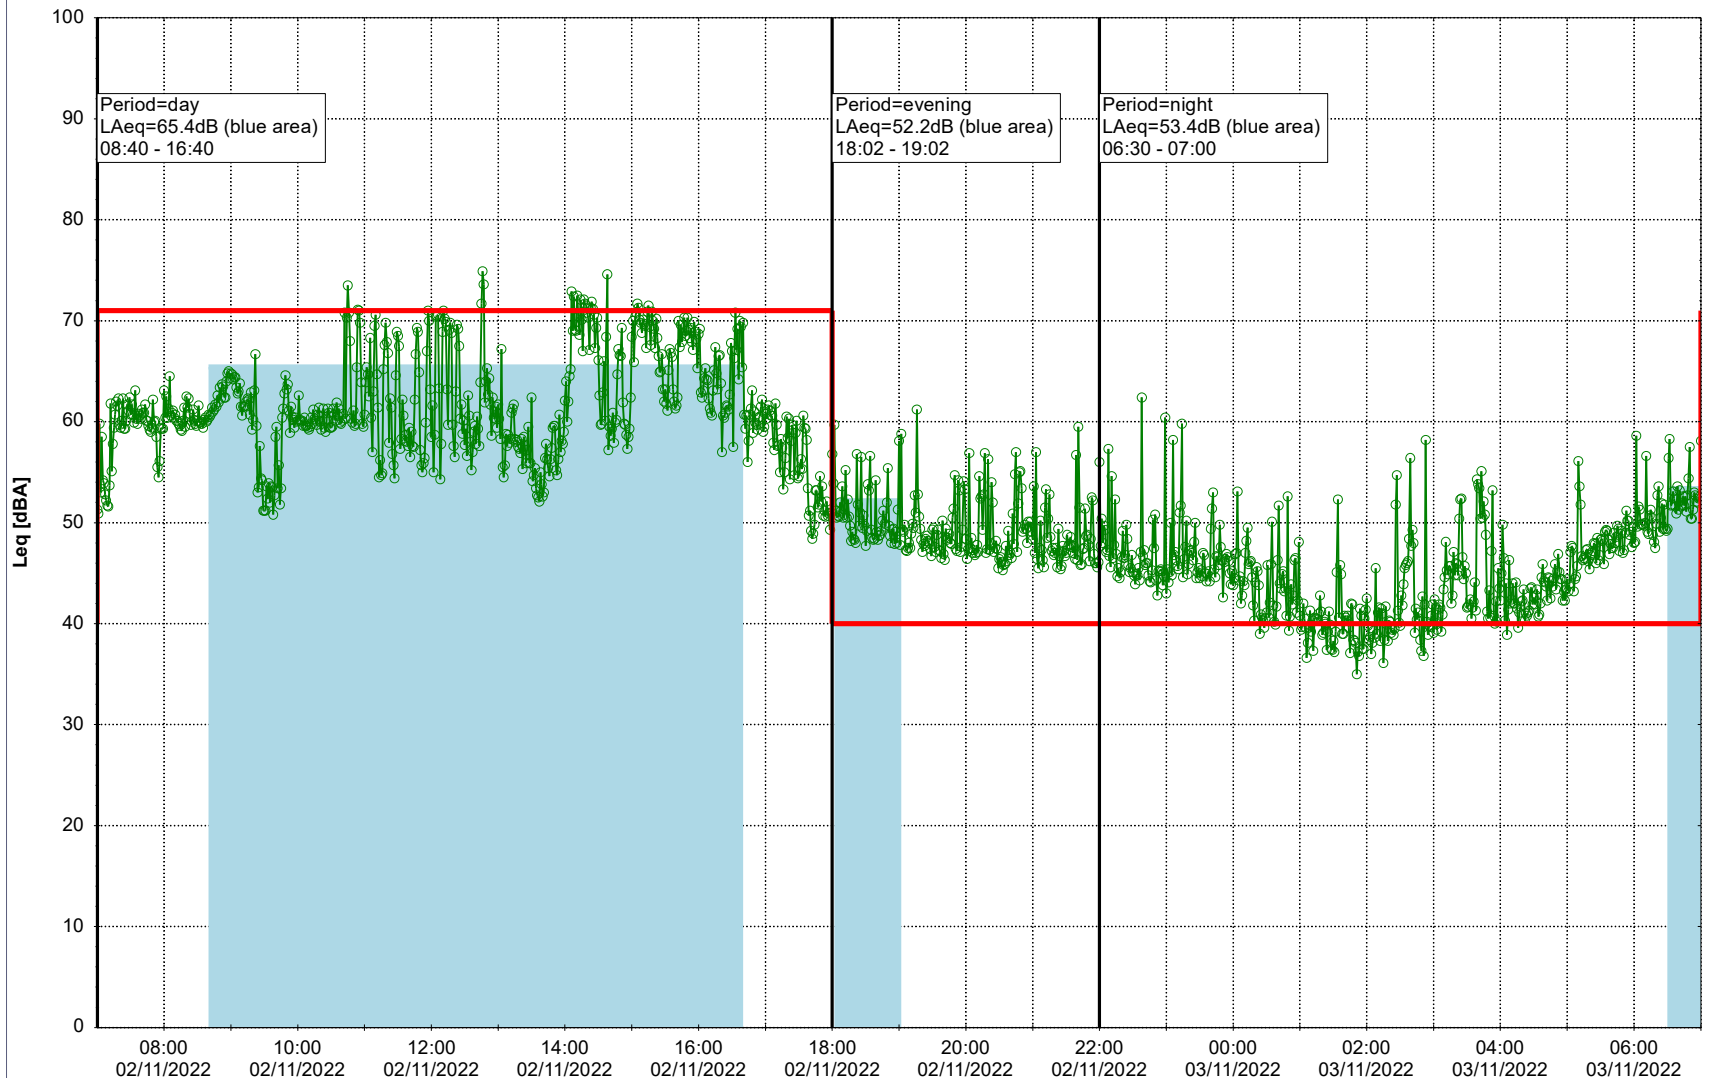

Plan View

Remarks

...

Noise Time Related Diagram

01/11/2022
02/11/2022

○ ○ ○ ○ NEL_NS01

Project: Kronos Sydhavnen
Construction: Ny Ellebjerg
Location: N-V

02/11/2022
03/11/2022

Plan View

Noise Time Related Diagram

○○○ NEL_NS01

Project: Kronos Sydhavnen
Construction: Ny Ellebjerg
Location: N-V

Plan View

Remarks

...

Noise Time Related Diagram

03/11/2022
04/11/2022

○○○ NEL_NS01

Project: Kronos Sydhavnen
Construction: Ny Ellebjerg
Location: N-V

Plan View

Noise Time Related Diagram

04/11/2022

05/11/2022

○○○ NEL_NS01

Project: Kronos Sydhavnen
Construction: Ny Ellebjerg
Location: N-V

Plan View

Remarks

...

Noise Time Related Diagram

05/11/2022
06/11/2022

○○○ NEL_NS01

Project: Kronos Sydhavnen
Construction: Ny Ellebjerg
Location: N-V