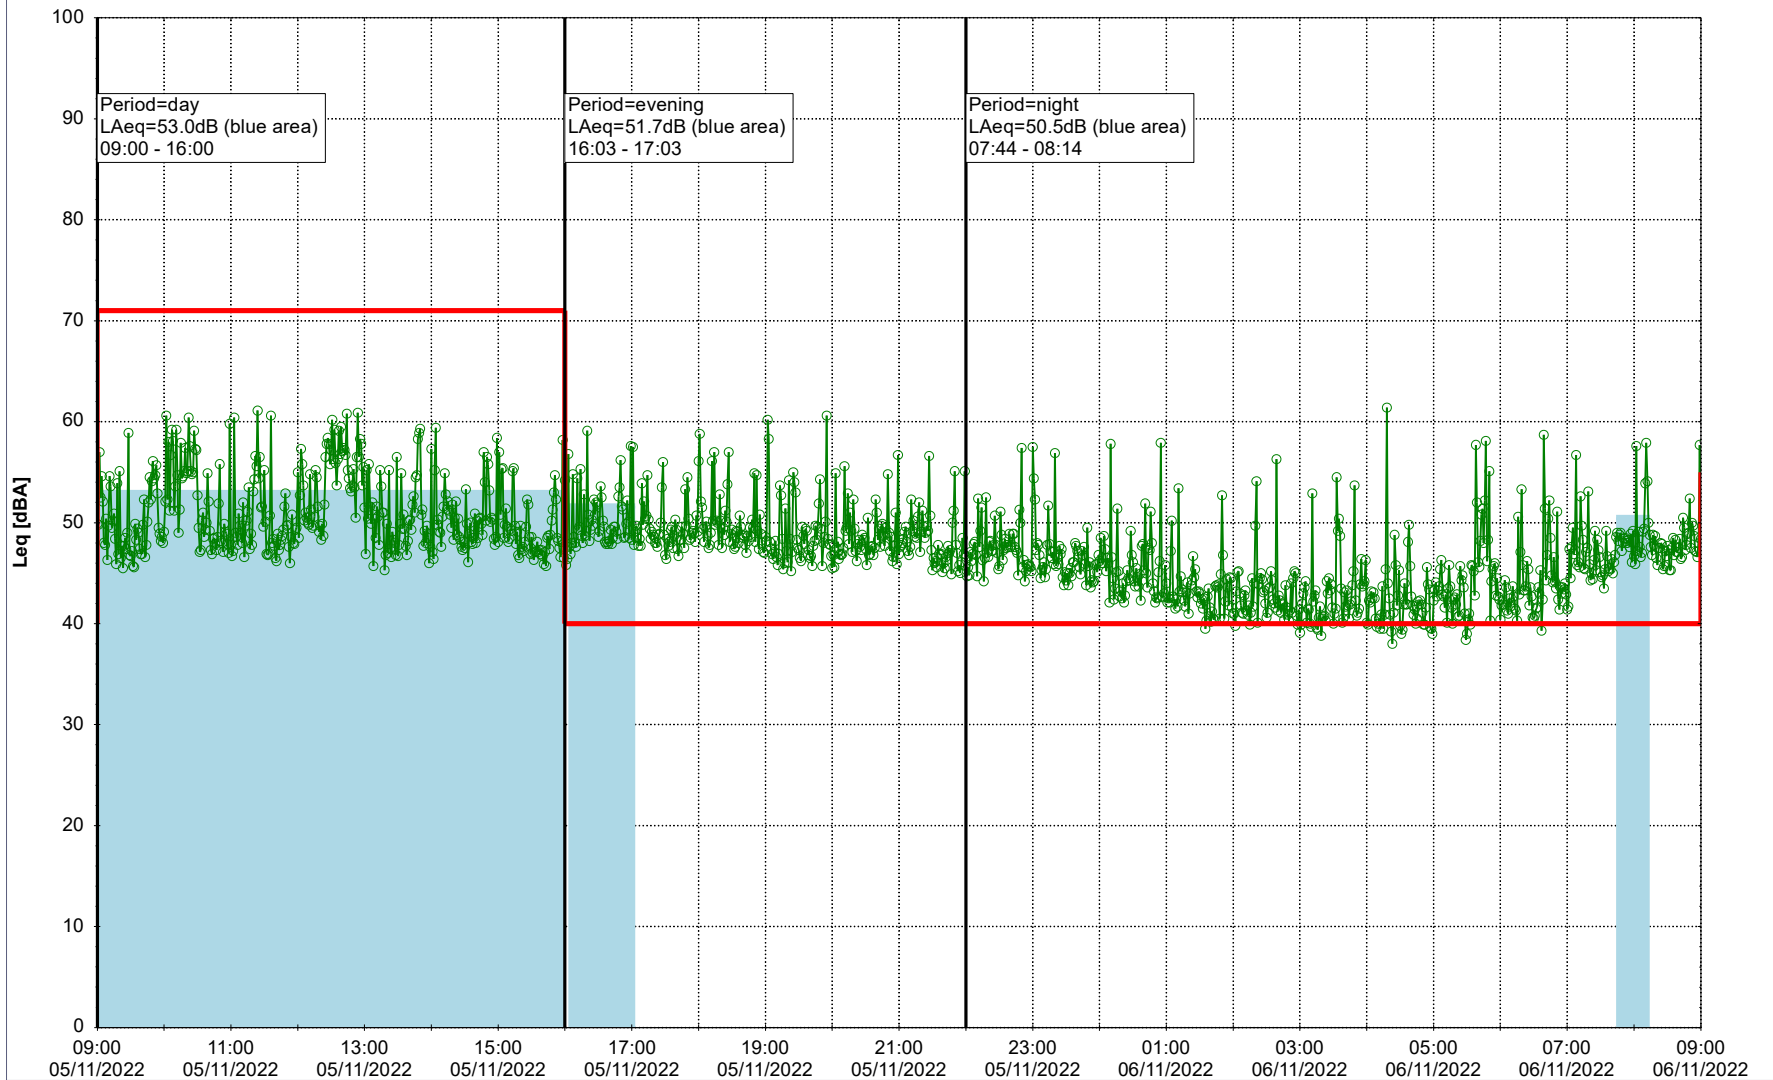

Project: Kronos Sydhavnen
Construction: Ny Ellebjerg
Location: N-V

Plan View

Remarks

...

Noise Time Related Diagram

05/11/2022
06/11/2022

○○○ NEL_NS01

Project: Kronos Sydhavnen
Construction: Ny Ellebjerg
Location: N-V

Plan View

Remarks

...

Noise Time Related Diagram

06/11/2022
07/11/2022

○ ○ ○ ○ NEL_NS01