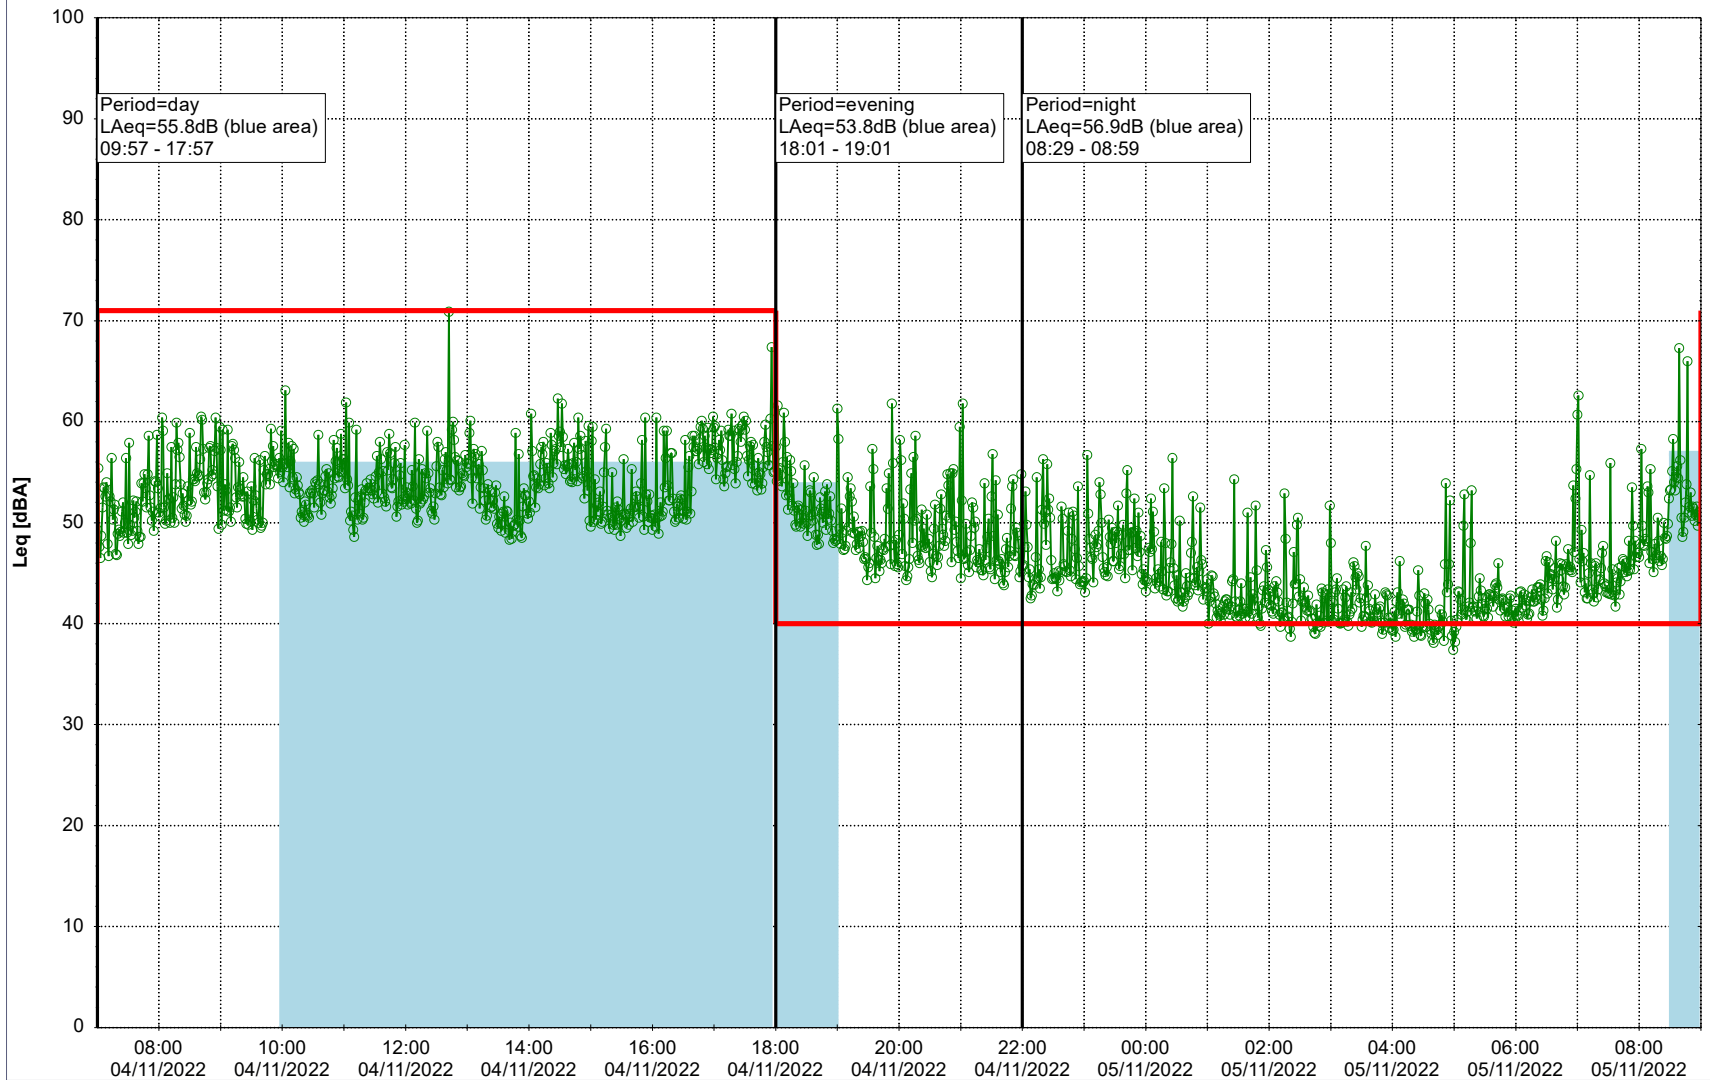

Plan View

Noise Time Related Diagram

○○○ NEL_NS01

Project: Kronos Sydhavnen
Construction: Ny Ellebjerg
Location: N-V

Plan View

Remarks

...

Noise Time Related Diagram

03/11/2022
04/11/2022

○○○ NEL_NS01

Project: Kronos Sydhavnen
Construction: Ny Ellebjerg
Location: N-V

Plan View

Noise Time Related Diagram

04/11/2022

05/11/2022

○○○ NEL_NS01

Project: Kronos Sydhavnen
Construction: Ny Ellebjerg
Location: N-V

Plan View

Remarks

...

Noise Time Related Diagram

05/11/2022
06/11/2022

○○○ NEL_NS01

Project: Kronos Sydhavnen
Construction: Ny Ellebjerg
Location: N-V