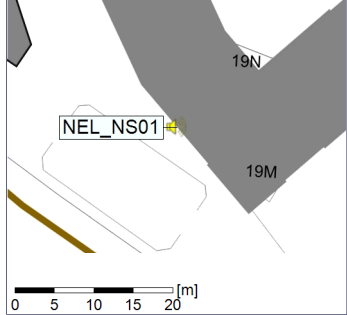

Project: Kronos Sydhavnen
Construction: Ny Ellebjerg
Location: N-V

Plan View

Remarks

...

Noise Time Related Diagram

05/11/2022
06/11/2022

○○○ NEL_NS01

Project: Kronos Sydhavnen
Construction: Ny Ellebjerg
Location: N-V

Plan View

Remarks

...

Noise Time Related Diagram

06/11/2022
07/11/2022

○ ○ ○ ○ NEL_NS01