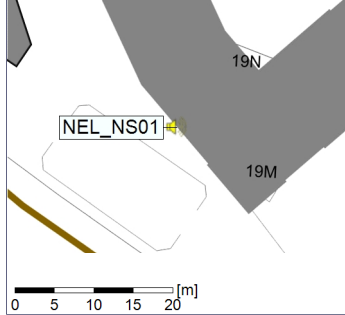

03/11/2022
04/11/2022

○○○ NEL_NS01

Project: Kronos Sydhavnen
Construction: Ny Ellebjerg
Location: N-V

Plan View

Noise Time Related Diagram

04/11/2022

05/11/2022

○○○ NEL_NS01