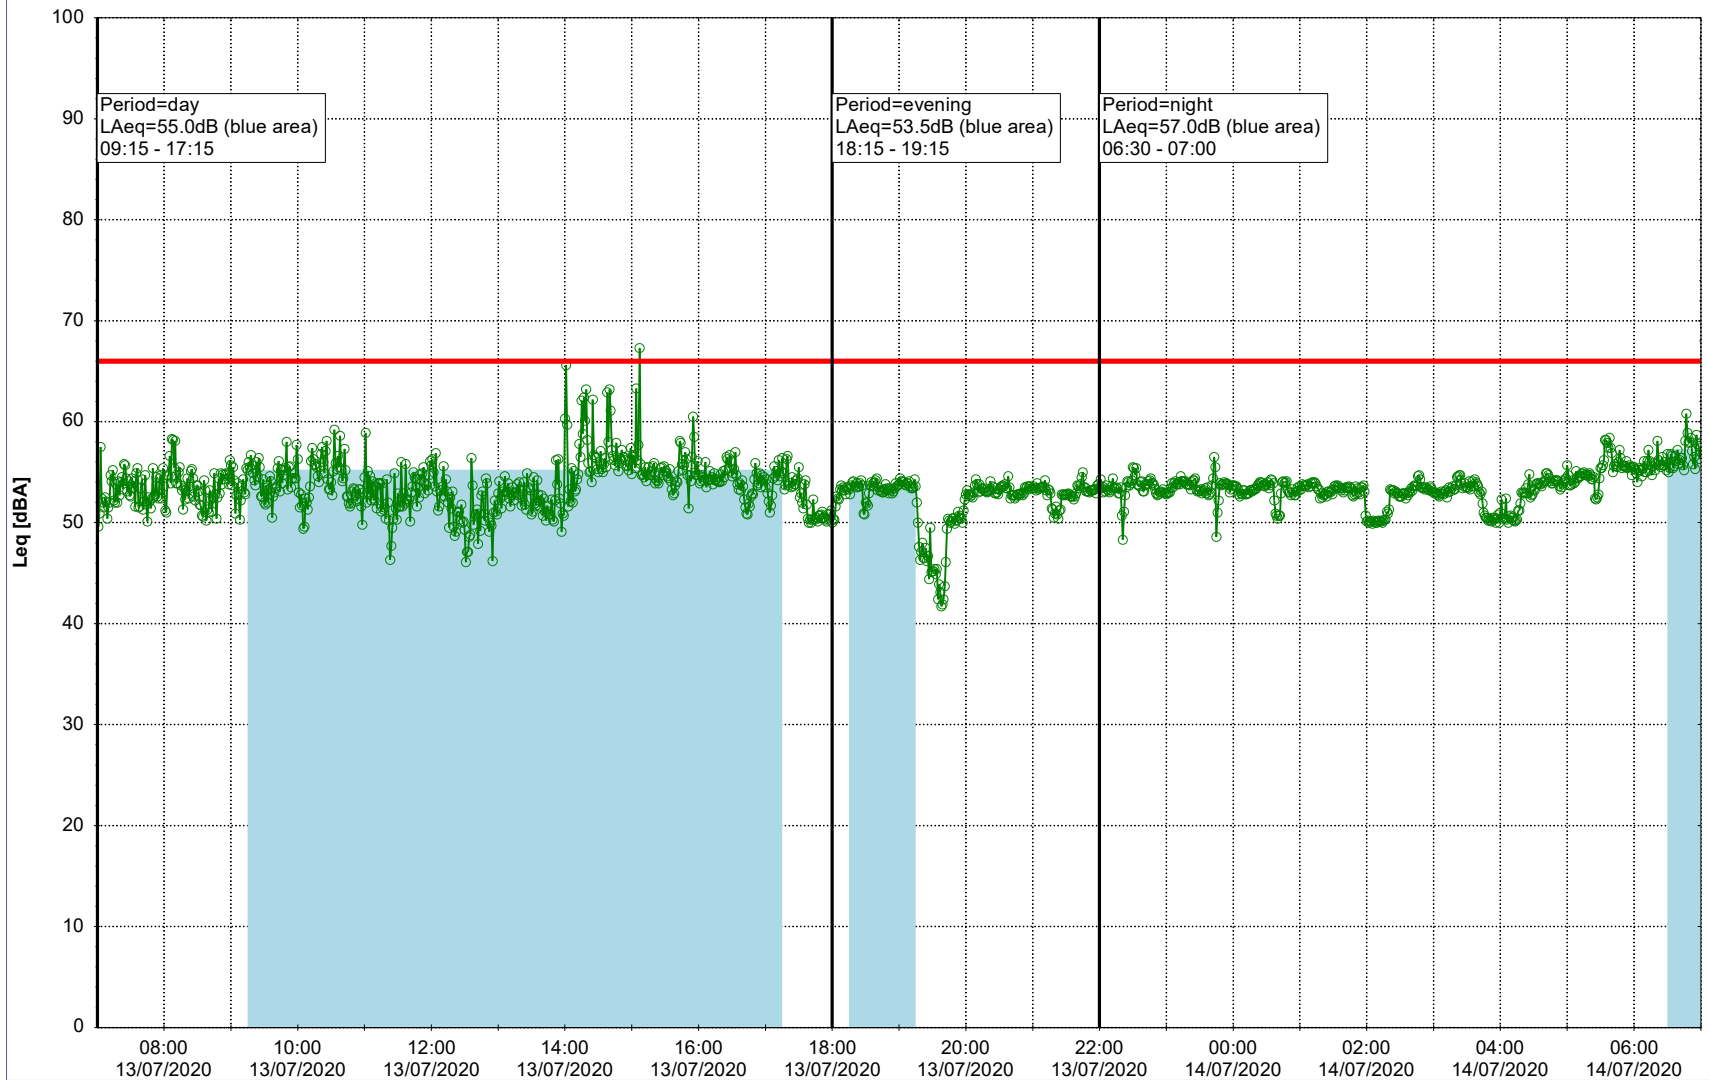

Project: Kronos Sydhavnen
Construction: Enghave Brygge
Location: N-V

Plan View

Remarks

- Ørsted Værket

Noise Time Related Diagram

13/07/2020
14/07/2020

○○○ EBR-OVK_NS02

Project: Kronos Sydhavnen
Construction: Enghave Brygge
Location: N-V

Plan View

Remarks

- Ørsted Værket

Noise Time Related Diagram

14/07/2020
15/07/2020

○○○ EBR-OVK_NS02

Project: Kronos Sydhavnen
Construction: Enghave Brygge
Location: N-V

Plan View

Remarks

- Ørsted Værket

Noise Time Related Diagram

15/07/2020
16/07/2020

○○○ EBR-OVK_NS02

Project: Kronos Sydhavnen
Construction: Enghave Brygge
Location: N-V

Plan View

Remarks

18/07/2020
19/07/2020

○○○○ EBR-OVK_NS02

Project: Kronos Sydhavnen
Construction: Enghave Brygge
Location: N-V

Plan View

Remarks

...

Noise Time Related Diagram

19/07/2020
20/07/2020