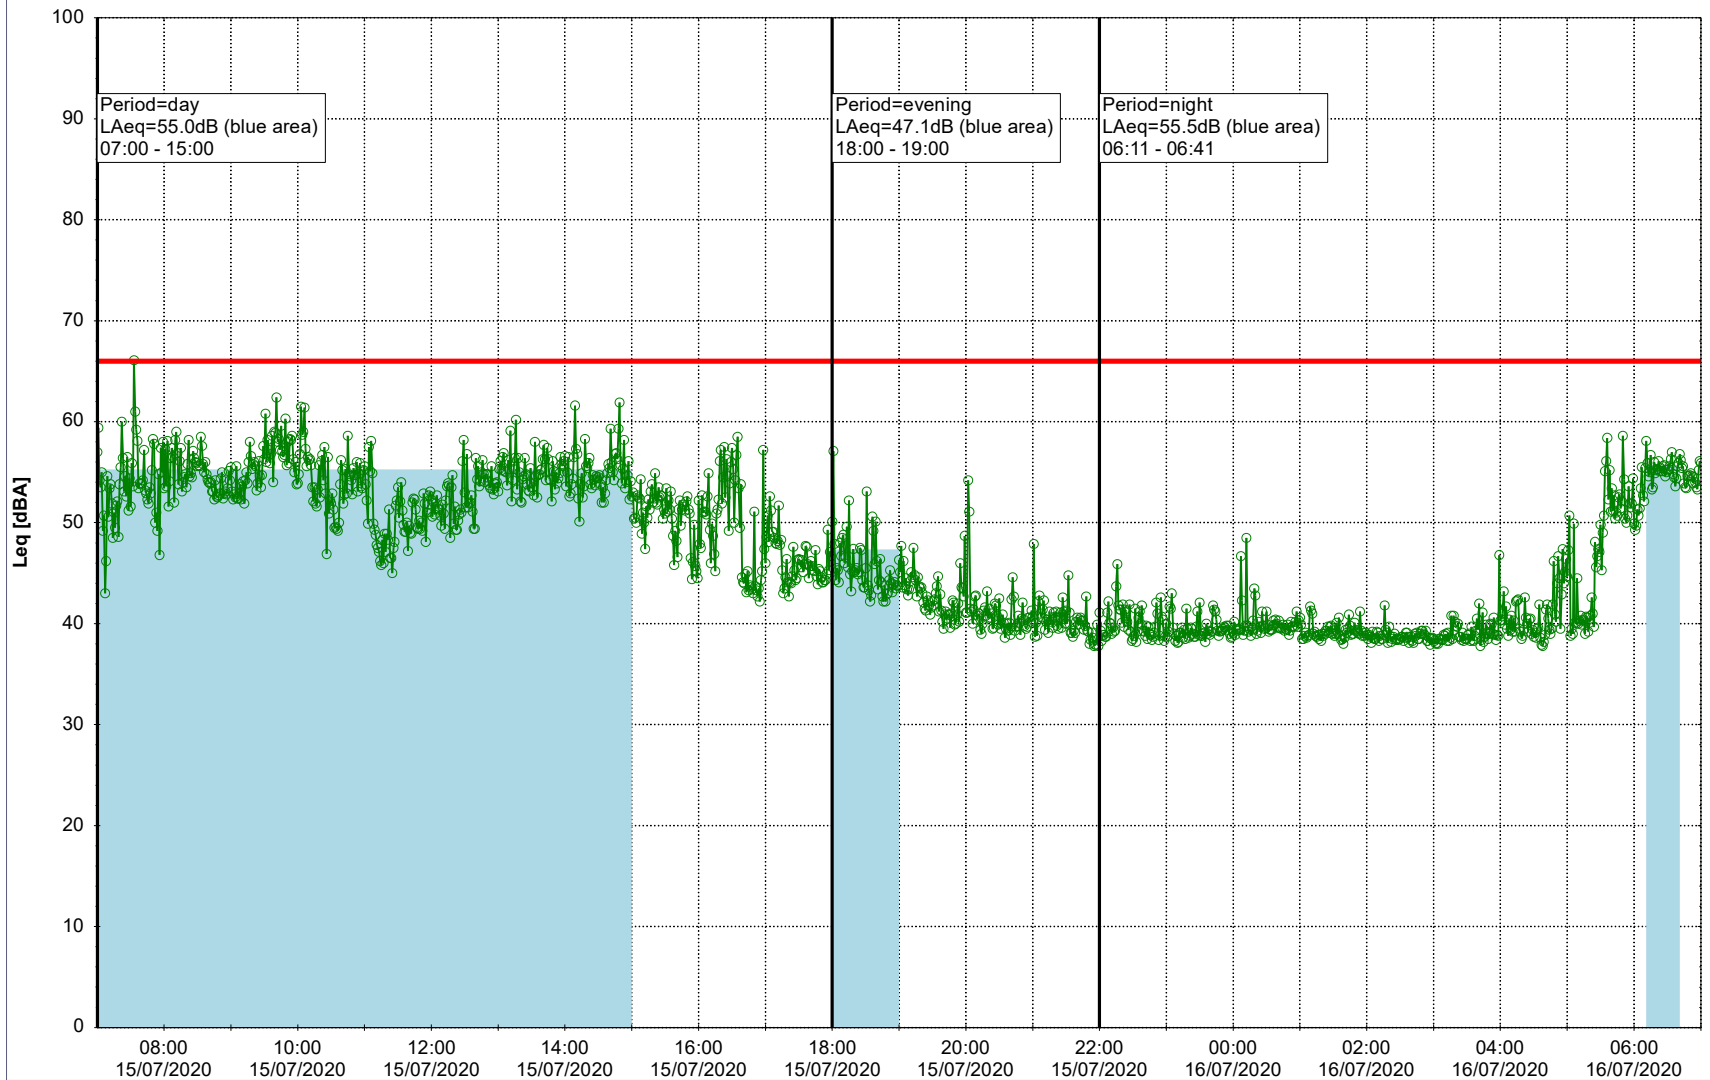

Plan View

Remarks

- Ørsted Værket

Noise Time Related Diagram

14/07/2020
15/07/2020

○○○ EBR-OVK_NS02

Project: Kronos Sydhavnen
Construction: Enghave Brygge
Location: N-V

Plan View

Remarks

- Ørsted Værket

Noise Time Related Diagram

15/07/2020
16/07/2020

○○○ EBR-OVK_NS02

Project: Kronos Sydhavnen
Construction: Enghave Brygge
Location: N-V

Plan View

Remarks

- Ørsted Værket

Noise Time Related Diagram

16/07/2020
17/07/2020

○○○ EBR-OVK_NS02

Project: Kronos Sydhavnen
Construction: Enghave Brygge
Location: N-V

Plan View

Remarks

- Ørsted Værket

18/07/2020
19/07/2020

○○○○ EBR-OVK_NS02

Project: Kronos Sydhavnen
Construction: Enghave Brygge
Location: N-V

Plan View

Remarks

...

Noise Time Related Diagram

19/07/2020
20/07/2020