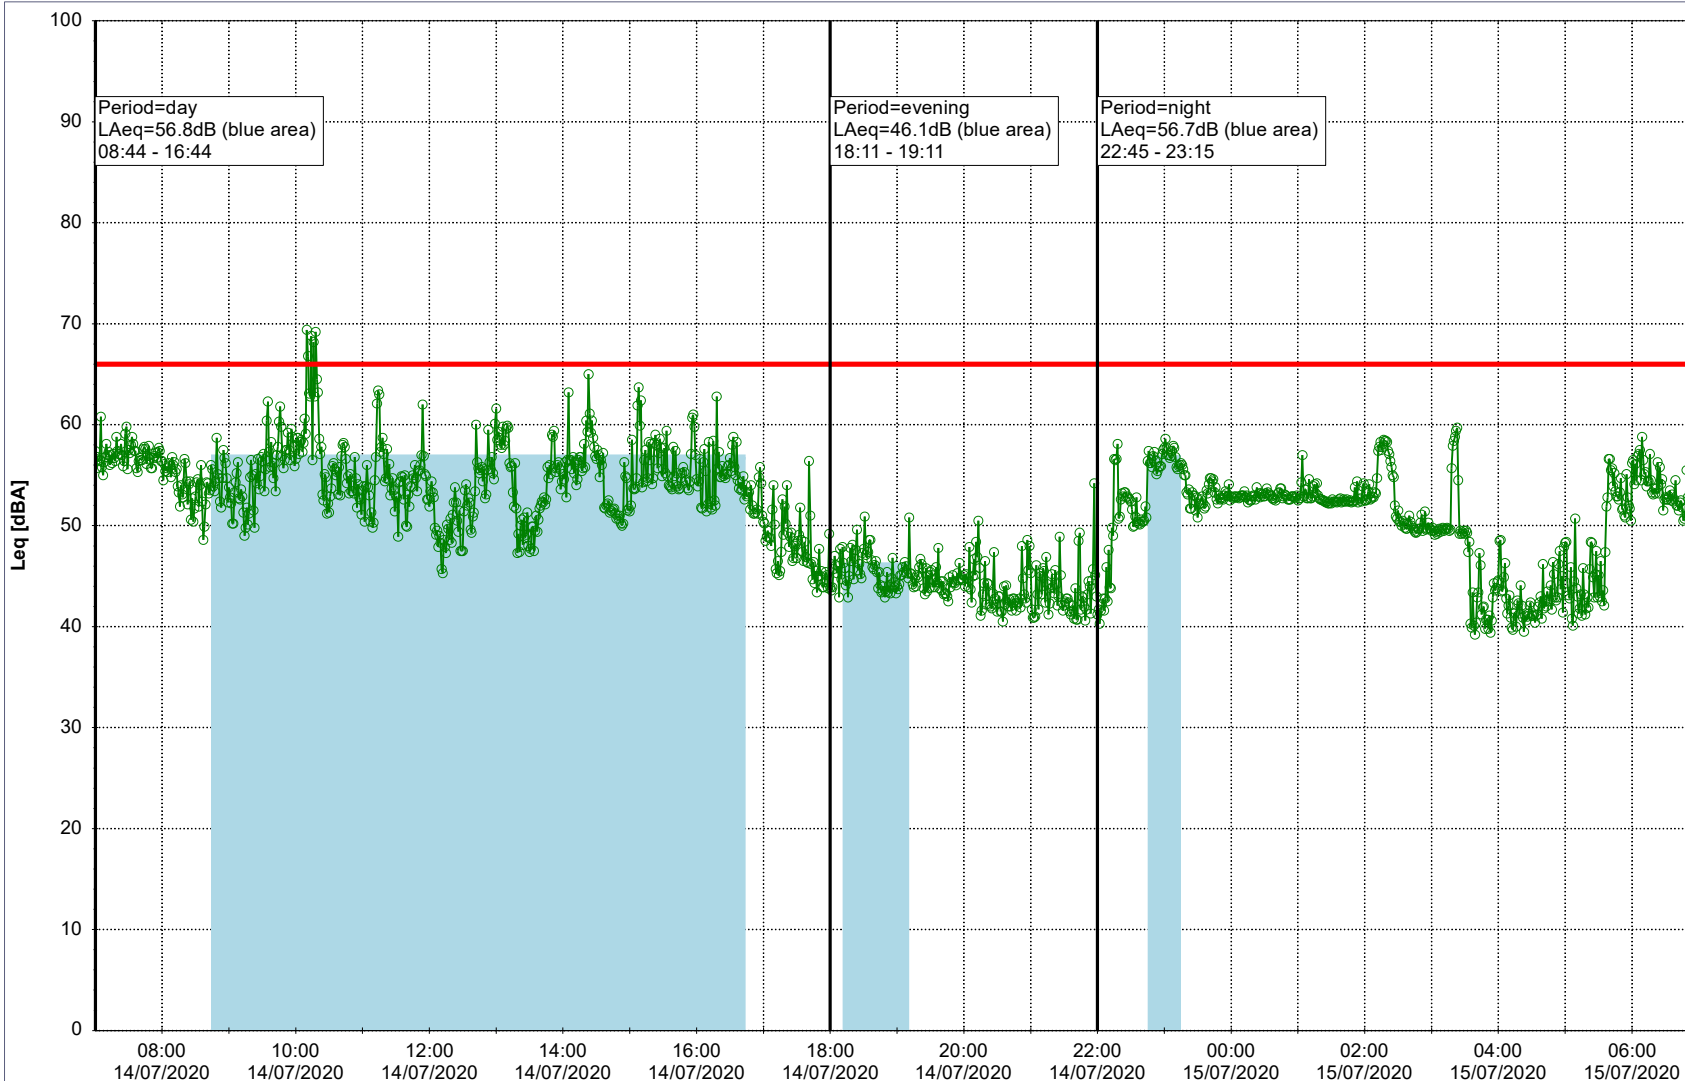

Plan View

Remarks

- Ørsted Værket

Noise Time Related Diagram

14/07/2020
15/07/2020

○○○ EBR-OVK_NS02

Project: Kronos Sydhavnen
Construction: Enghave Brygge
Location: N-V

Plan View

Remarks

- Ørsted Værket

Noise Time Related Diagram

15/07/2020
16/07/2020

○○○ EBR-OVK_NS02

Project: Kronos Sydhavnen
Construction: Enghave Brygge
Location: N-V

Plan View

Remarks

- Ørsted Værket

Noise Time Related Diagram

16/07/2020
17/07/2020

○○○ EBR-OVK_NS02

Project: Kronos Sydhavnen
Construction: Enghave Brygge
Location: N-V

Plan View

Remarks

- Ørsted Værket

18/07/2020
19/07/2020

○○○○ EBR-OVK_NS02

Project: Kronos Sydhavnen
Construction: Enghave Brygge
Location: N-V

Plan View

Remarks

...

Noise Time Related Diagram

19/07/2020
20/07/2020