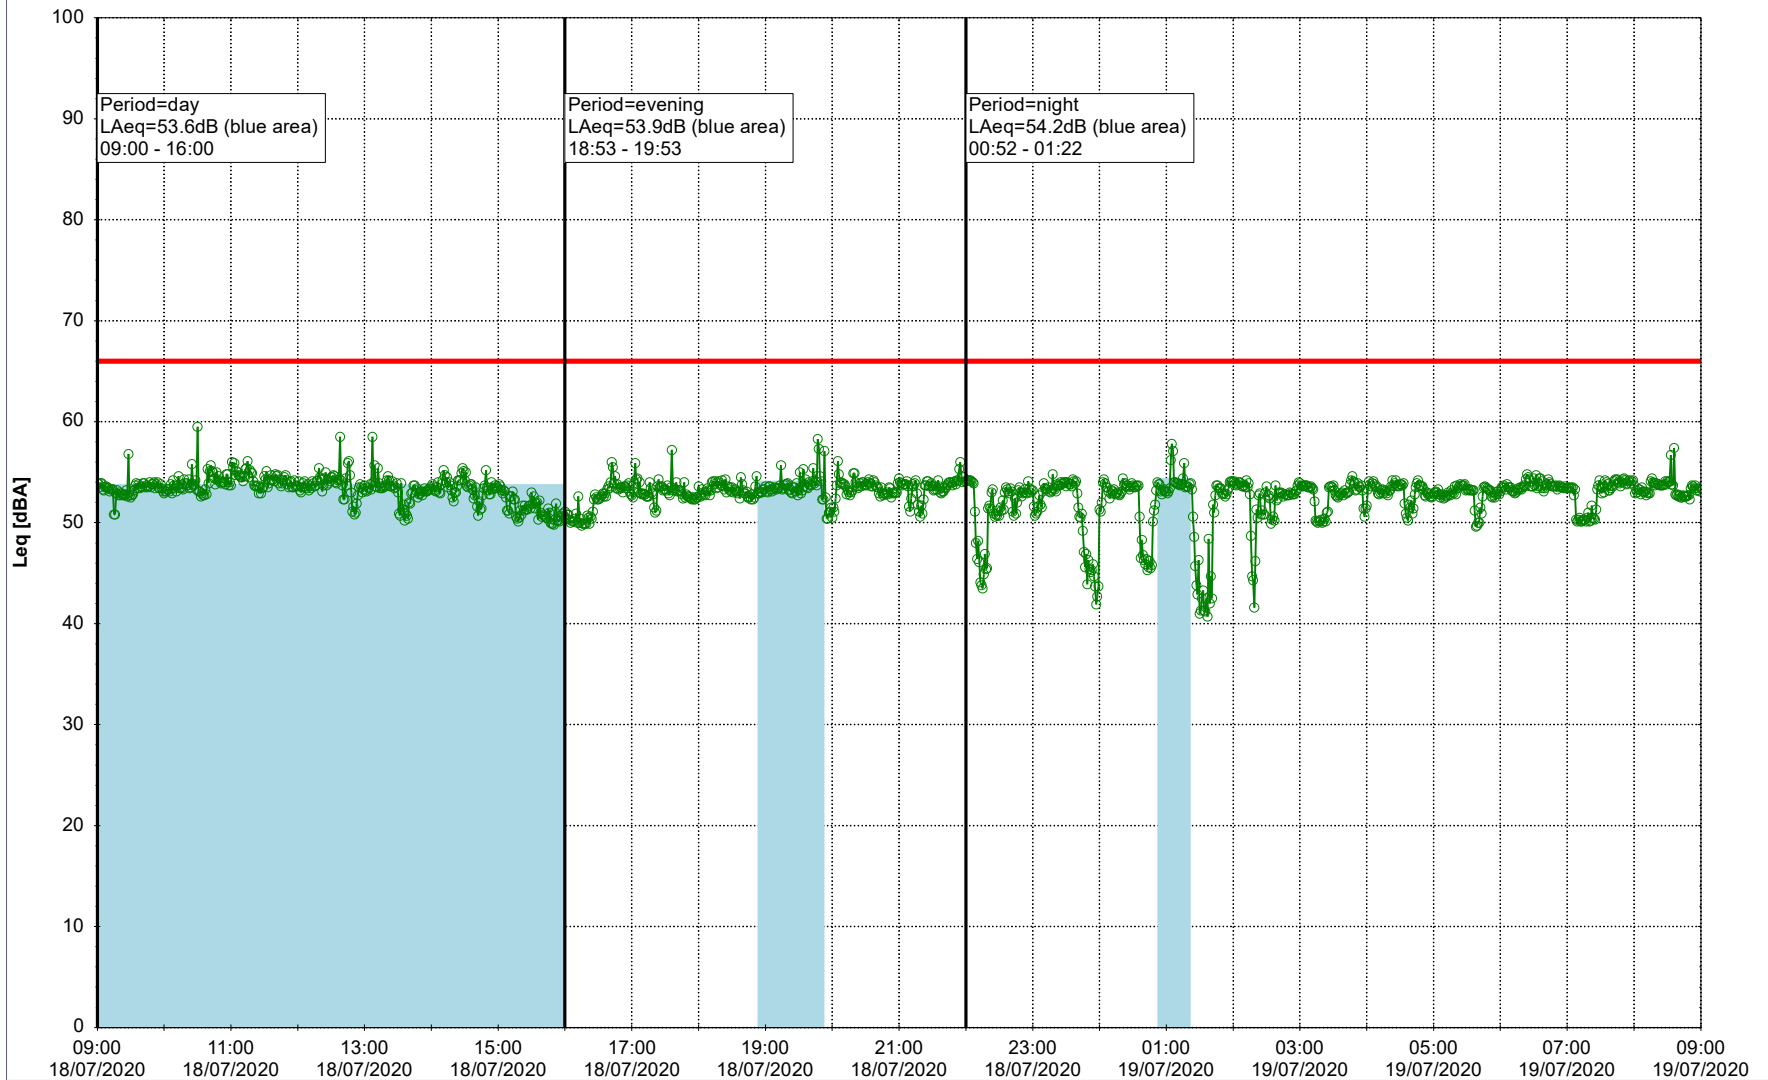

- Ørsted Værket

Noise Time Related Diagram

16/07/2020
17/07/2020

○○○ EBR-OVK_NS02

Project: Kronos Sydhavnen
Construction: Enghave Brygge
Location: N-V

Plan View

Remarks

- Ørsted Værket

Noise Time Related Diagram

17/07/2020
18/07/2020

○○○○ EBR-OVK_NS02

Project: Kronos Sydhavnen
Construction: Enghave Brygge
Location: N-V

Plan View

Remarks

...

Noise Time Related Diagram

18/07/2020
19/07/2020

○○○○ EBR-OVK_NS02

Project: Kronos Sydhavnen
Construction: Enghave Brygge
Location: N-V

Plan View

Remarks

...

Noise Time Related Diagram

19/07/2020
20/07/2020