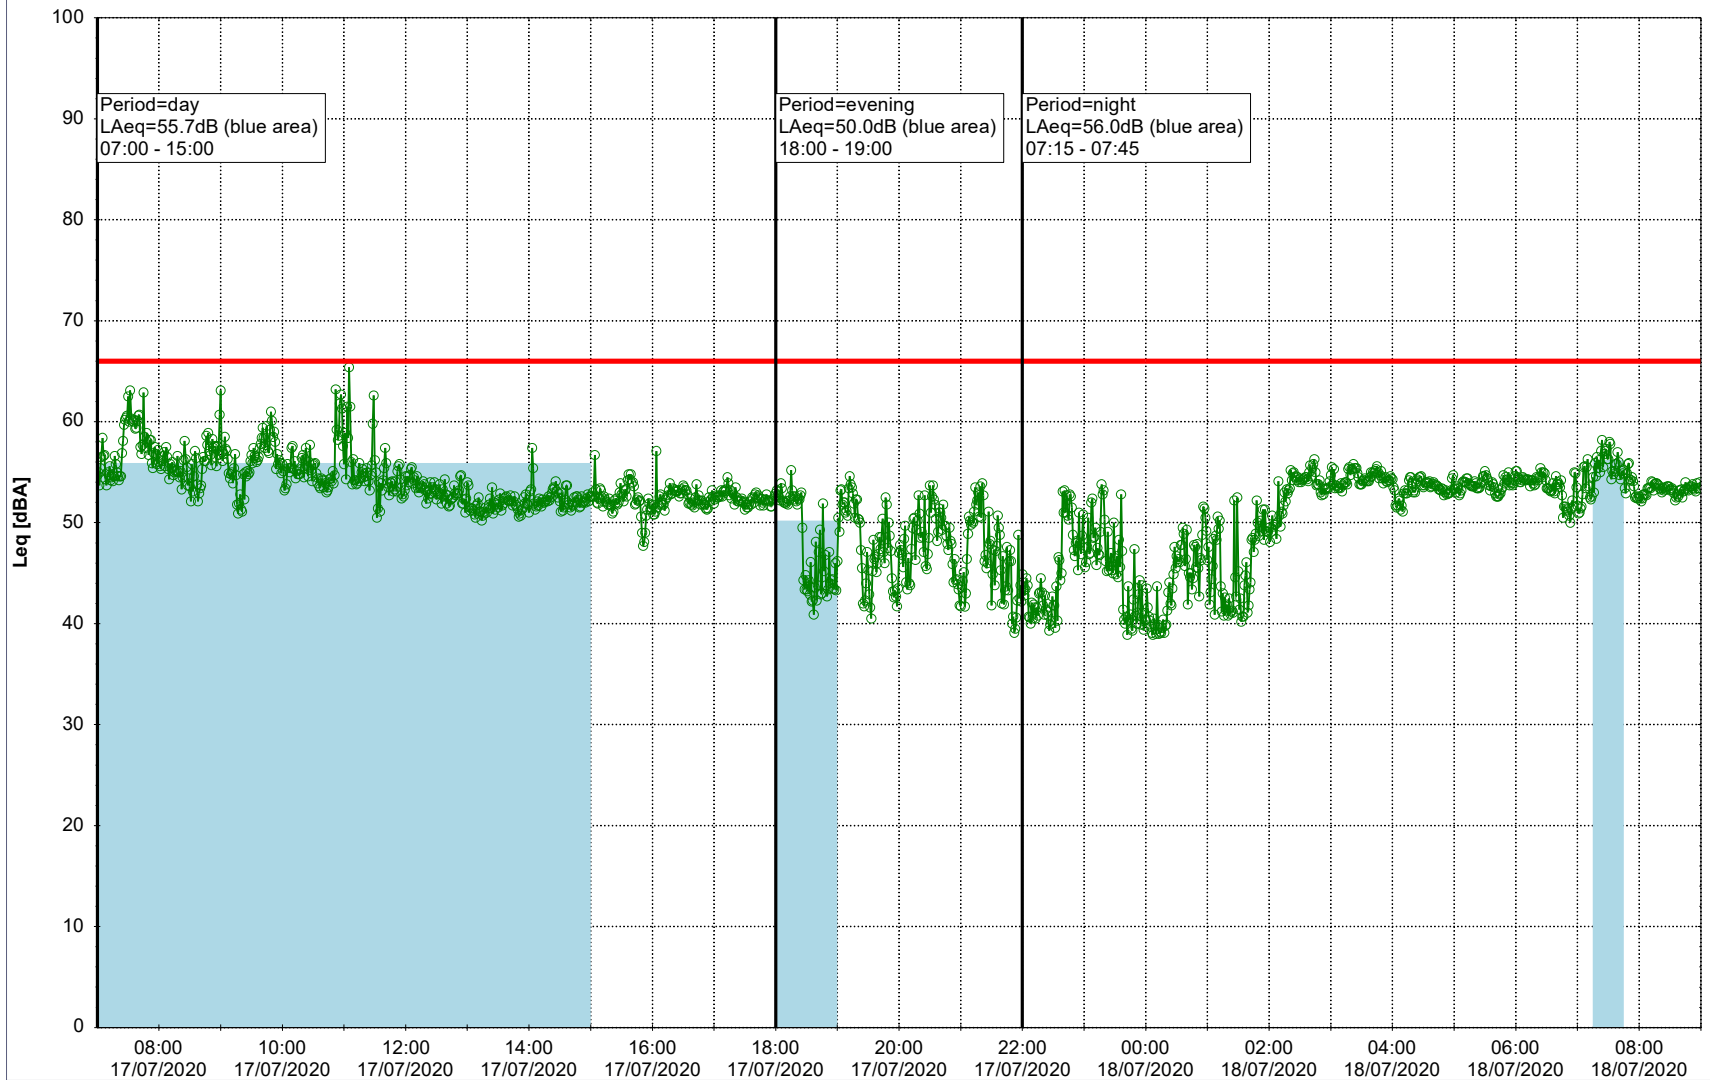

- Ørsted Værket

Noise Time Related Diagram

16/07/2020
17/07/2020

○○○ EBR-OVK_NS02

Project: Kronos Sydhavnen
Construction: Enghave Brygge
Location: N-V

Plan View

Remarks

- Ørsted Værket

Noise Time Related Diagram

17/07/2020
18/07/2020

○○○○ EBR-OVK_NS02

Project: Kronos Sydhavnen
Construction: Enghave Brygge
Location: N-V

Plan View

Remarks

...

Noise Time Related Diagram

18/07/2020
19/07/2020

○○○○ EBR-OVK_NS02

Project: Kronos Sydhavnen
Construction: Enghave Brygge
Location: N-V

Plan View

Remarks

...

Noise Time Related Diagram

19/07/2020
20/07/2020