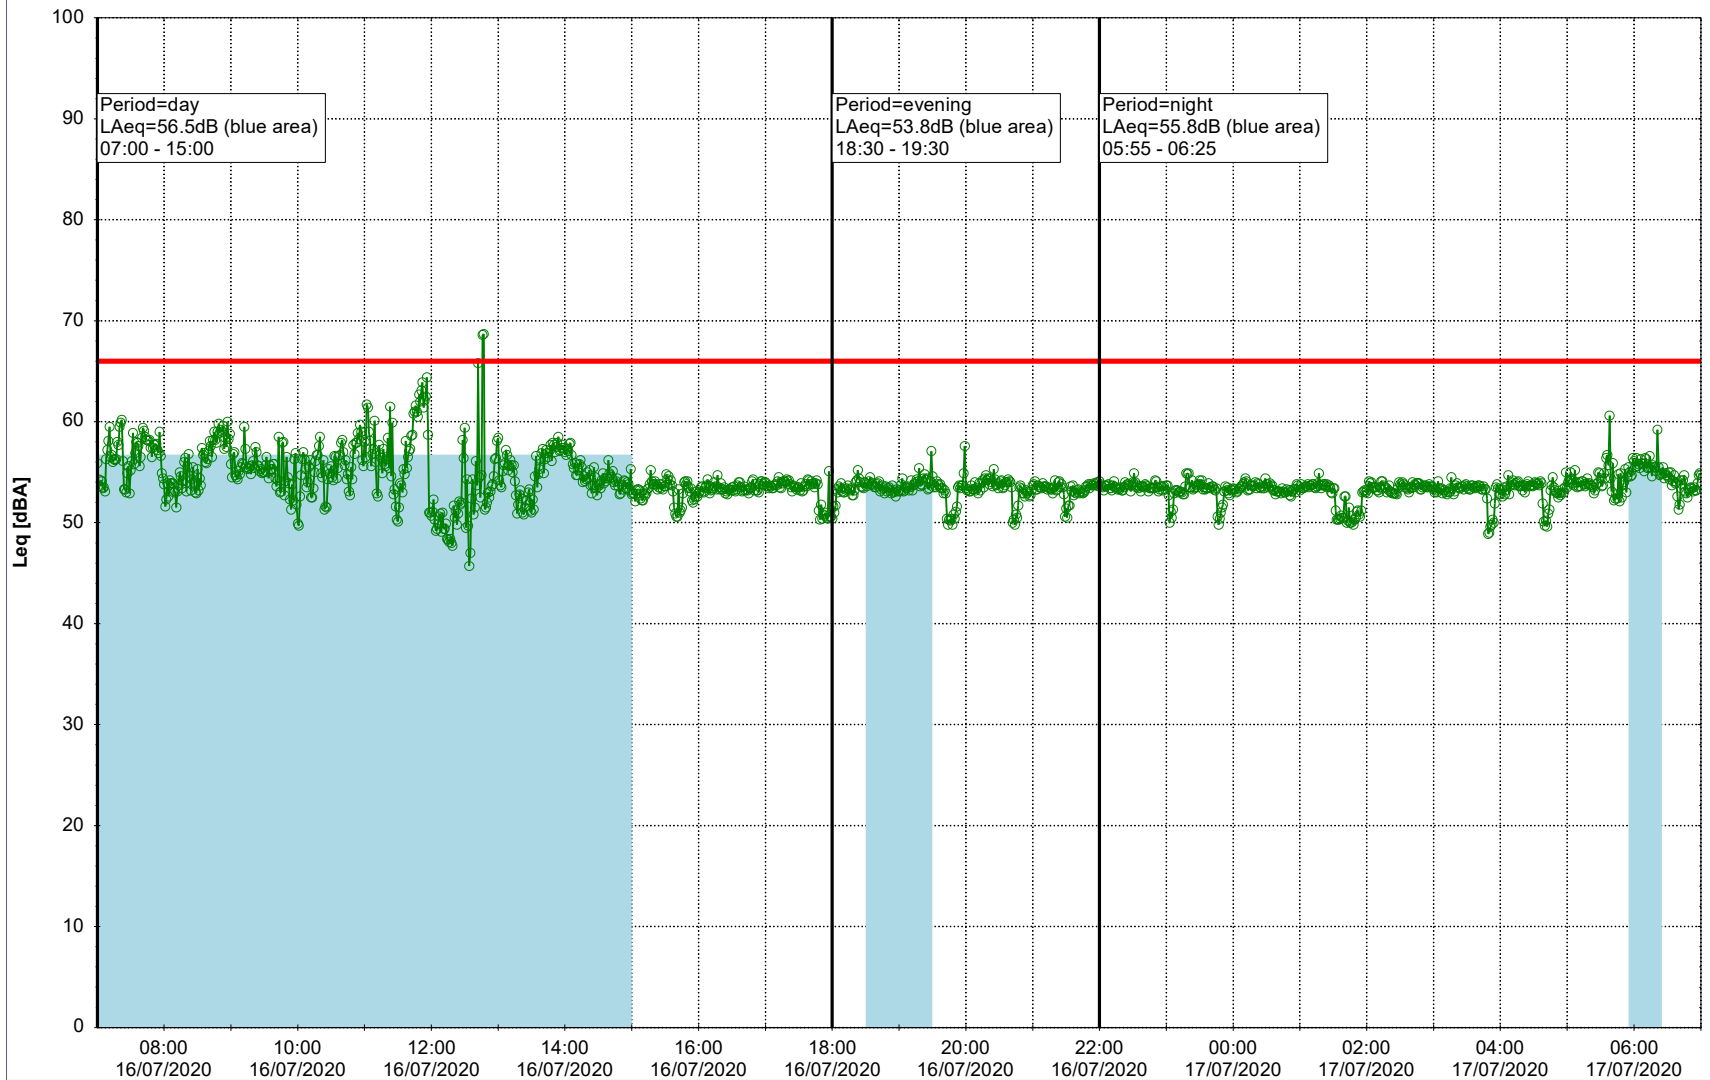

Remarks

- Ørsted Værket

Noise Time Related Diagram

15/07/2020
16/07/2020

○○○ EBR-OVK_NS02

Project: Kronos Sydhavnen
Construction: Enghave Brygge
Location: N-V

Plan View

Remarks

- Ørsted Værket

Noise Time Related Diagram

16/07/2020
17/07/2020

○○○ EBR-OVK_NS02

Project: Kronos Sydhavnen
Construction: Enghave Brygge
Location: N-V

Plan View

Remarks

- Ørsted Værket

Noise Time Related Diagram

17/07/2020
18/07/2020

○○○○ EBR-OVK_NS02

Project: Kronos Sydhavnen
Construction: Enghave Brygge
Location: N-V

Plan View

Remarks

...

Noise Time Related Diagram

18/07/2020
19/07/2020

○○○○ EBR-OVK_NS02

Project: Kronos Sydhavnen
Construction: Enghave Brygge
Location: N-V

Plan View

Remarks

...

Noise Time Related Diagram

19/07/2020
20/07/2020