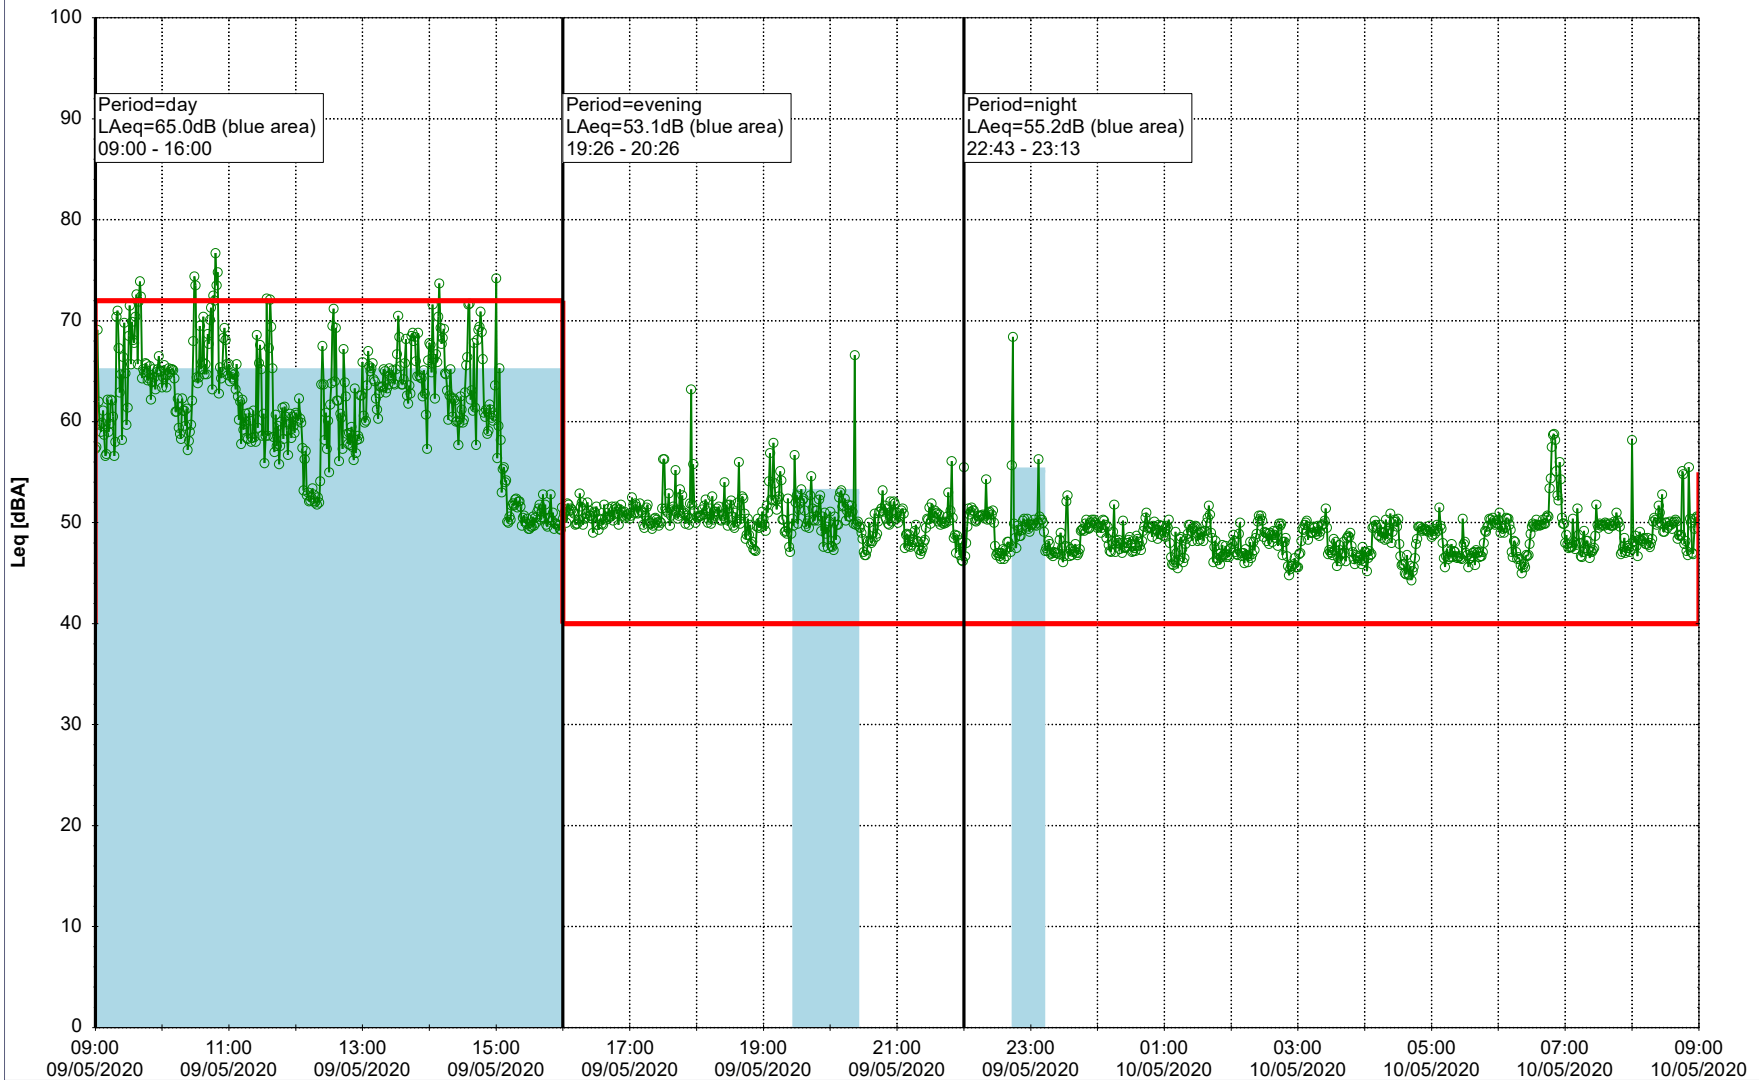

Noise Time Related Diagram

08/05/2020
09/05/2020

○○○○ MOP_NS01

Project: Kronos Sydhavnen
Construction: Mozarts Plads
Location: N-V

Plan View

Remarks

...

Noise Time Related Diagram

09/05/2020
10/05/2020

○○○○ MOP_NS01

Project: Kronos Sydhavnen
Construction: Mozarts Plads
Location: N-V

10/05/2020
11/05/2020

Plan View

Remarks

...

Noise Time Related Diagram