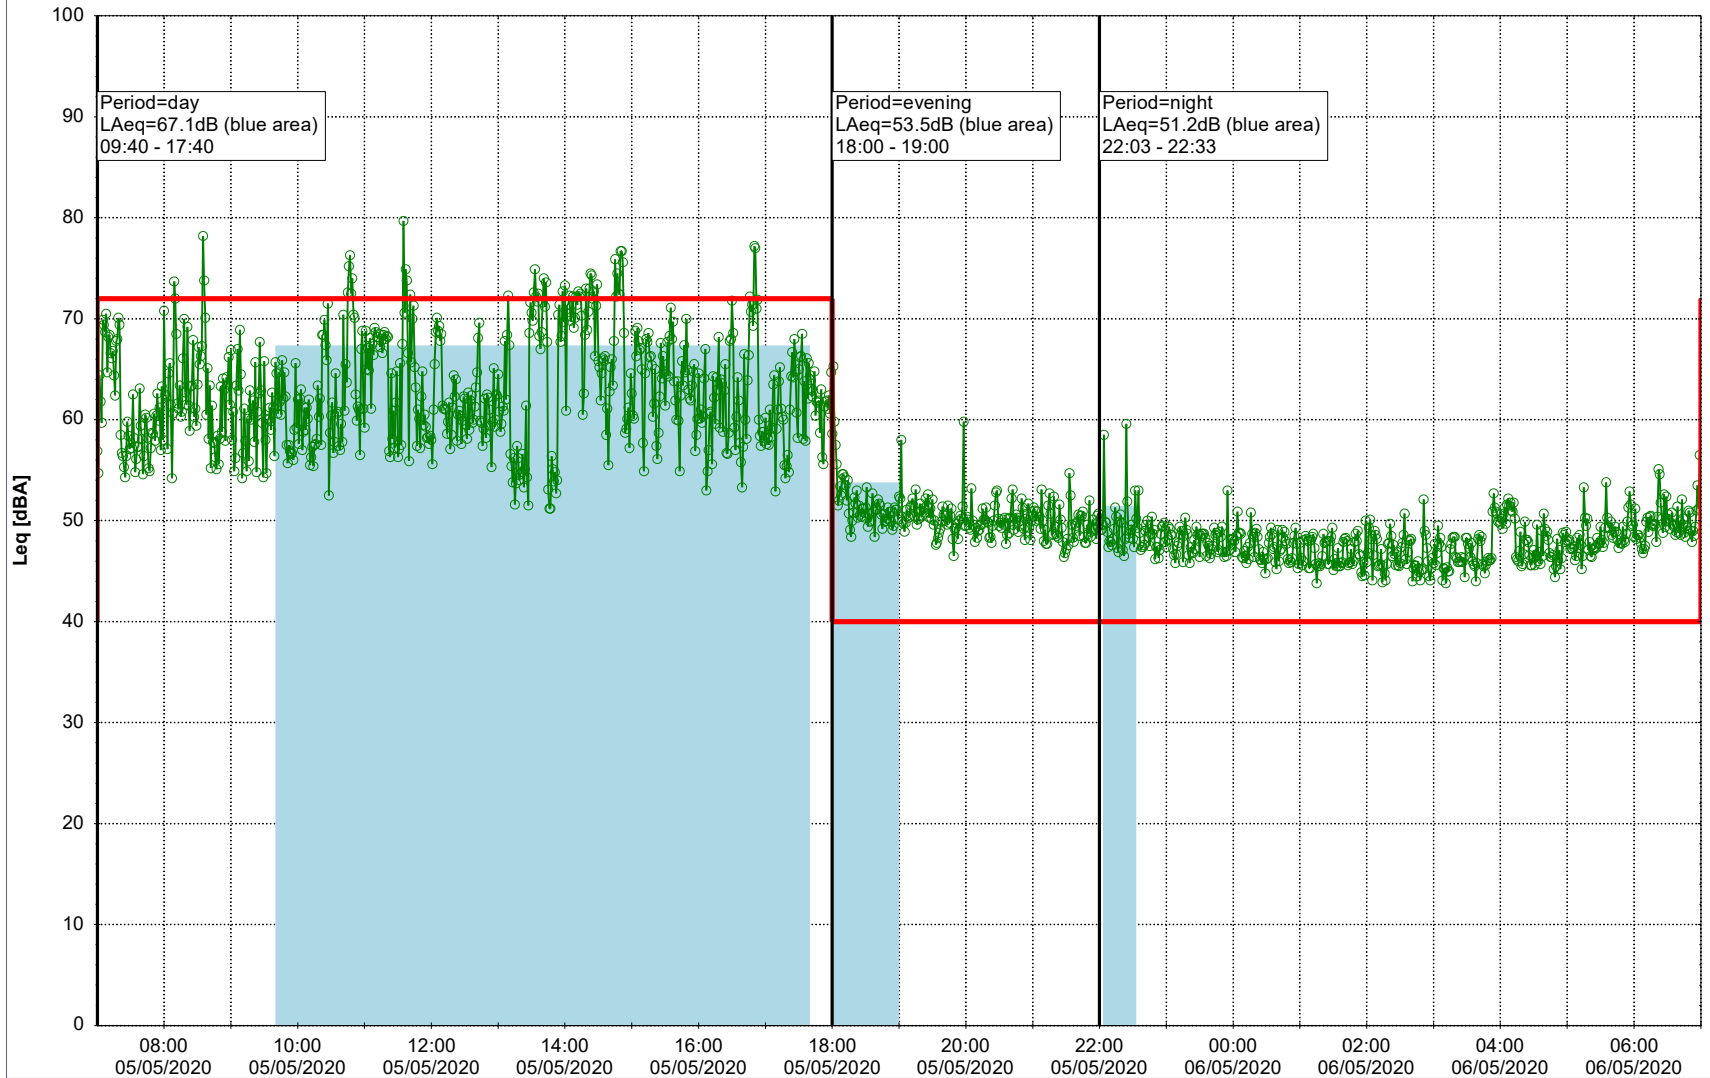

05/05/2020
06/05/2020

Plan View

Remarks

...

Noise Time Related Diagram

○○○○ MOP_NS01

Project: Kronos Sydhavnen
Construction: Mozarts Plads
Location: N-V

Plan View

Remarks

...

Noise Time Related Diagram

06/05/2020
07/05/2020

○○○ MOP_NS01

Project: Kronos Sydhavnen
Construction: Mozarts Plads
Location: N-V

Plan View

Remarks