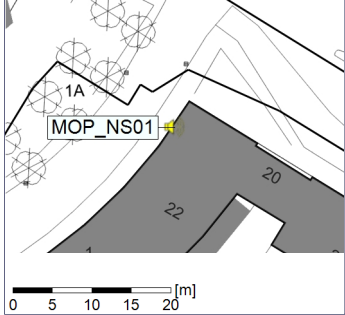

09/05/2020
10/05/2020

○○○○ MOP_NS01

Project: Kronos Sydhavnen
Construction: Mozarts Plads
Location: N-V

10/05/2020
11/05/2020

Plan View

Remarks

...

Noise Time Related Diagram