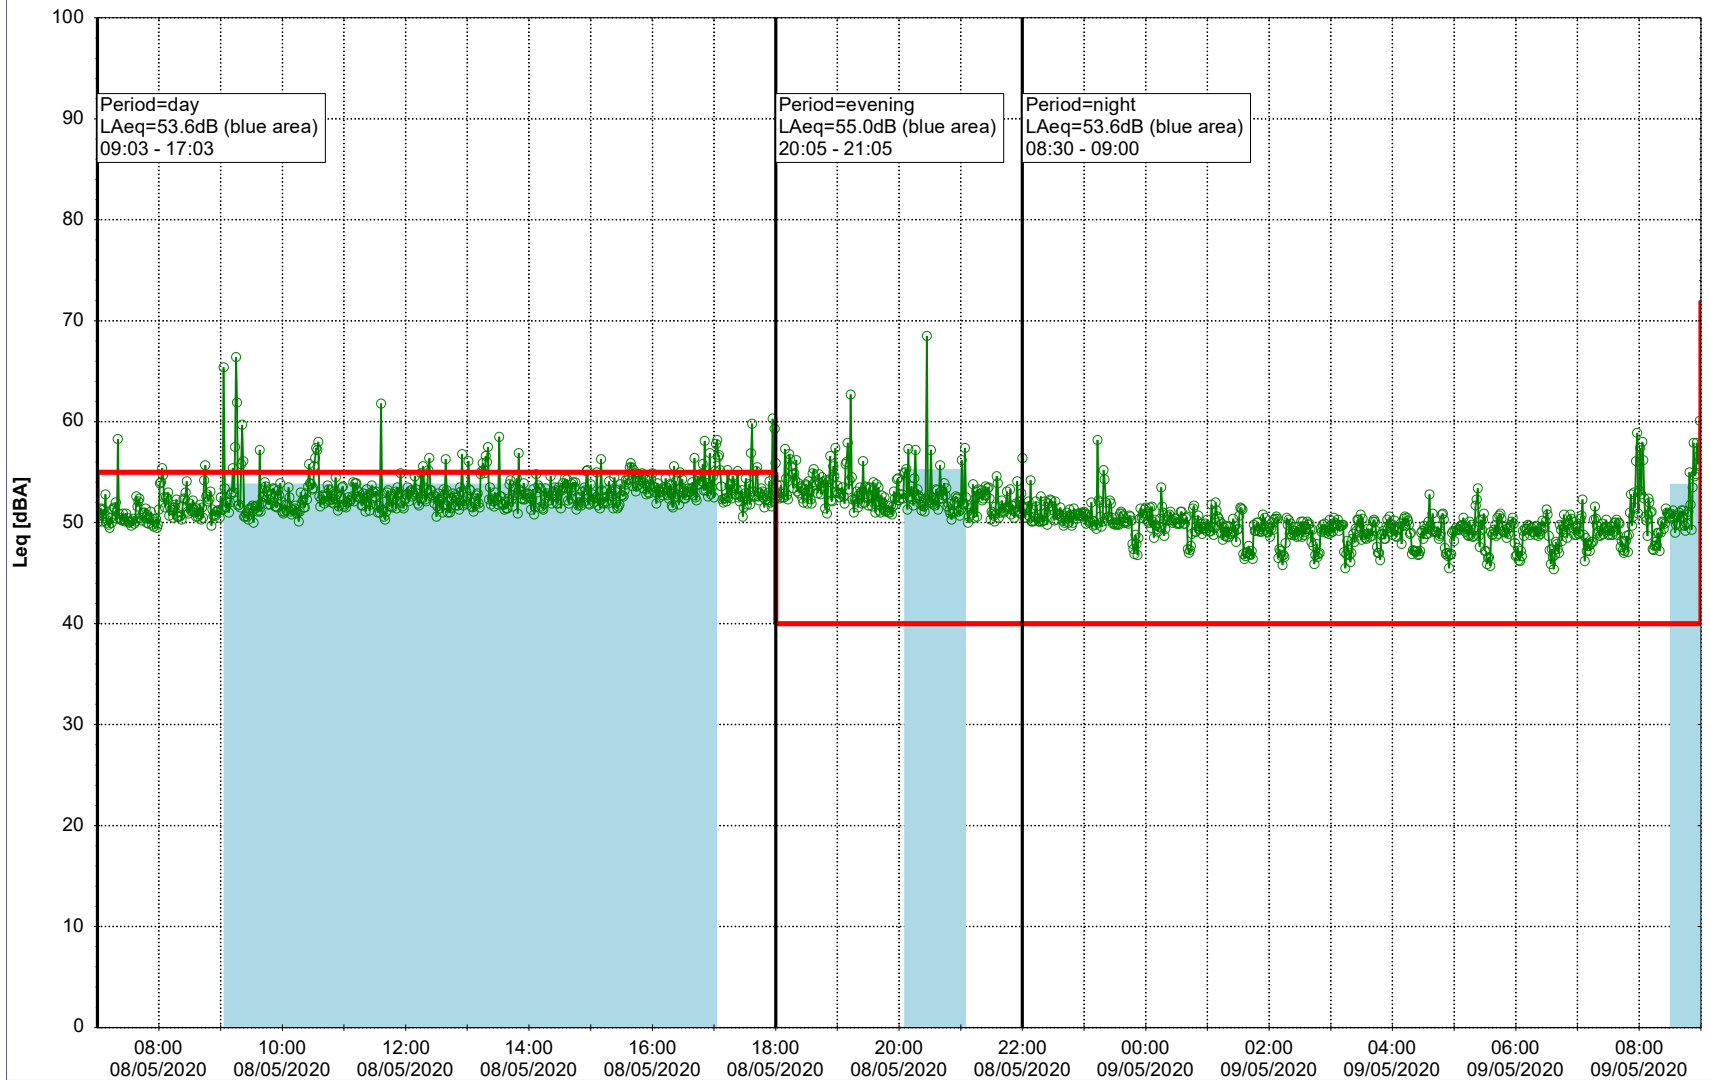

...

Noise Time Related Diagram

07/05/2020
08/05/2020

○○○○ MOP_NS01

Project: Kronos Sydhavnen
Construction: Mozarts Plads
Location: N-V

Plan View

Remarks

...

Noise Time Related Diagram

08/05/2020
09/05/2020

○○○○ MOP_NS01

Project: Kronos Sydhavnen
Construction: Mozarts Plads
Location: N-V

Plan View

Remarks

...

Noise Time Related Diagram