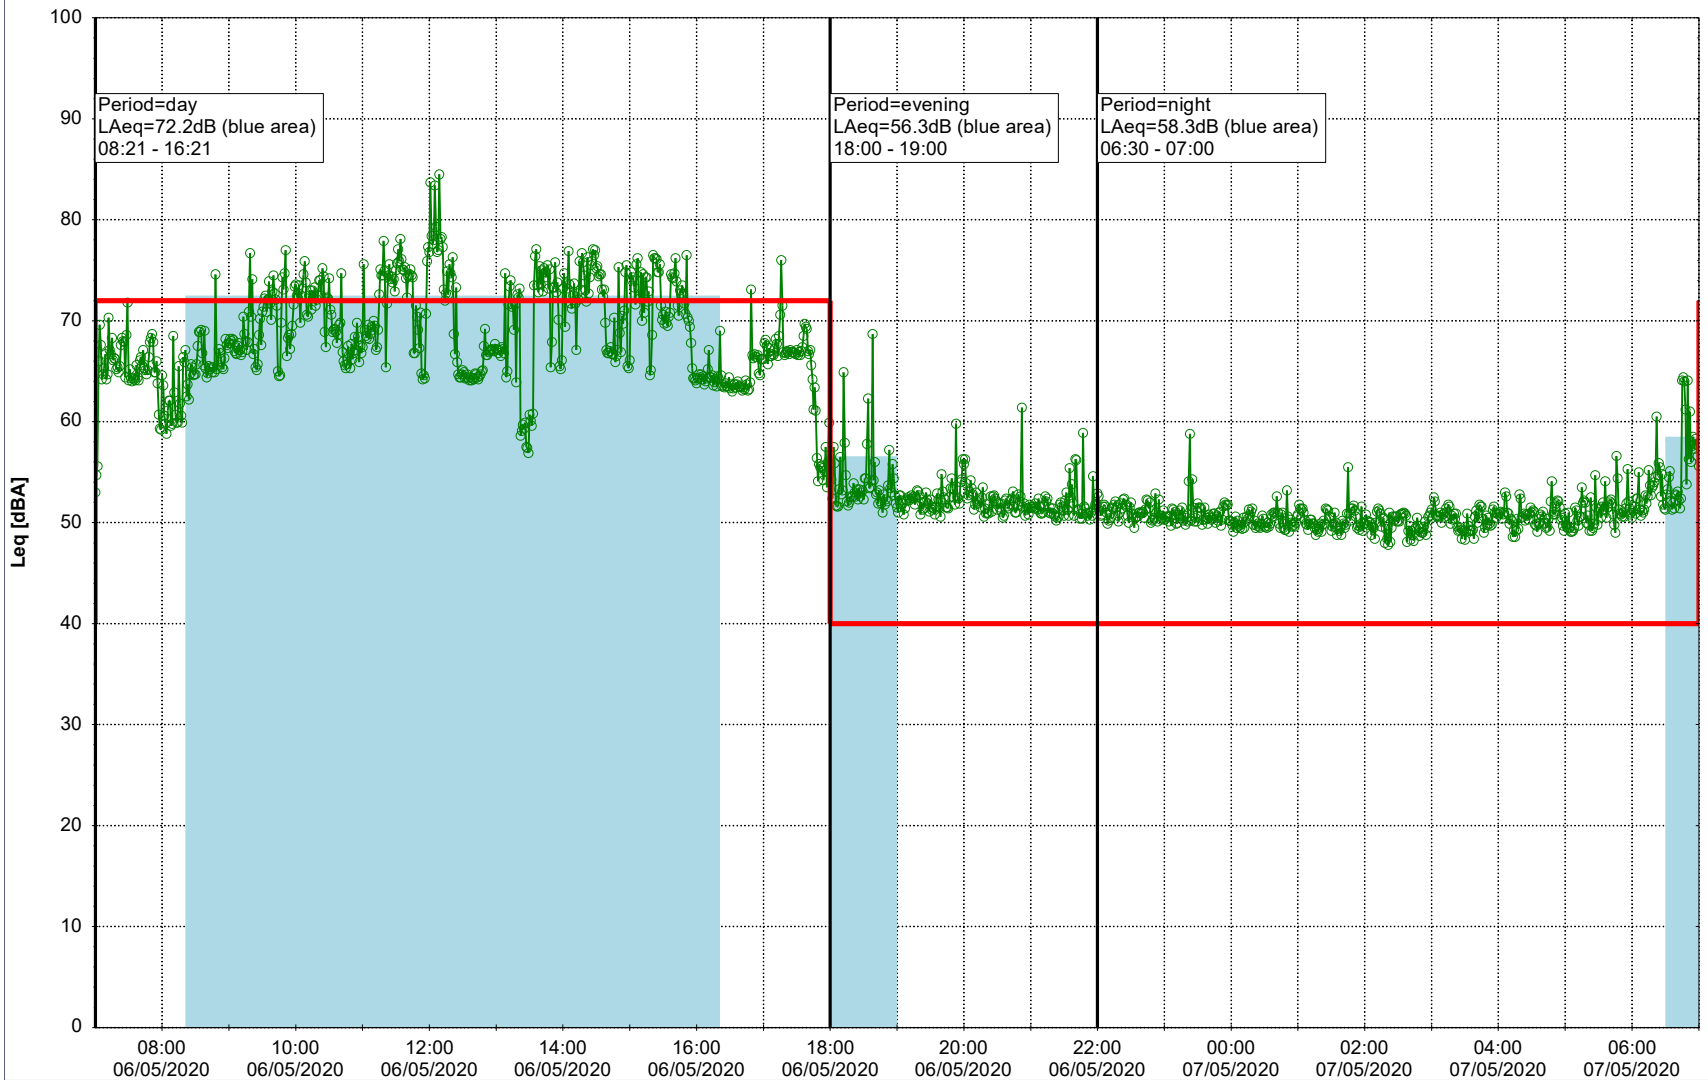

05/05/2020
06/05/2020

Plan View

Remarks

...

Noise Time Related Diagram

○○○○ MOP_NS01

Project: Kronos Sydhavnen
Construction: Mozarts Plads
Location: N-V

Plan View

Remarks

...

Noise Time Related Diagram

06/05/2020
07/05/2020

○○○ MOP_NS01

Project: Kronos Sydhavnen
Construction: Mozarts Plads
Location: N-V

Plan View

Remarks

Noise Time Related Diagram

08/05/2020
09/05/2020

○○○○ MOP_NS01

Project: Kronos Sydhavnen
Construction: Mozarts Plads
Location: N-V

Plan View

Remarks

...

Noise Time Related Diagram

09/05/2020
10/05/2020

○○○○ MOP_NS01

Project: Kronos Sydhavnen
Construction: Mozarts Plads
Location: N-V

10/05/2020
11/05/2020

Plan View

Remarks

...

Noise Time Related Diagram