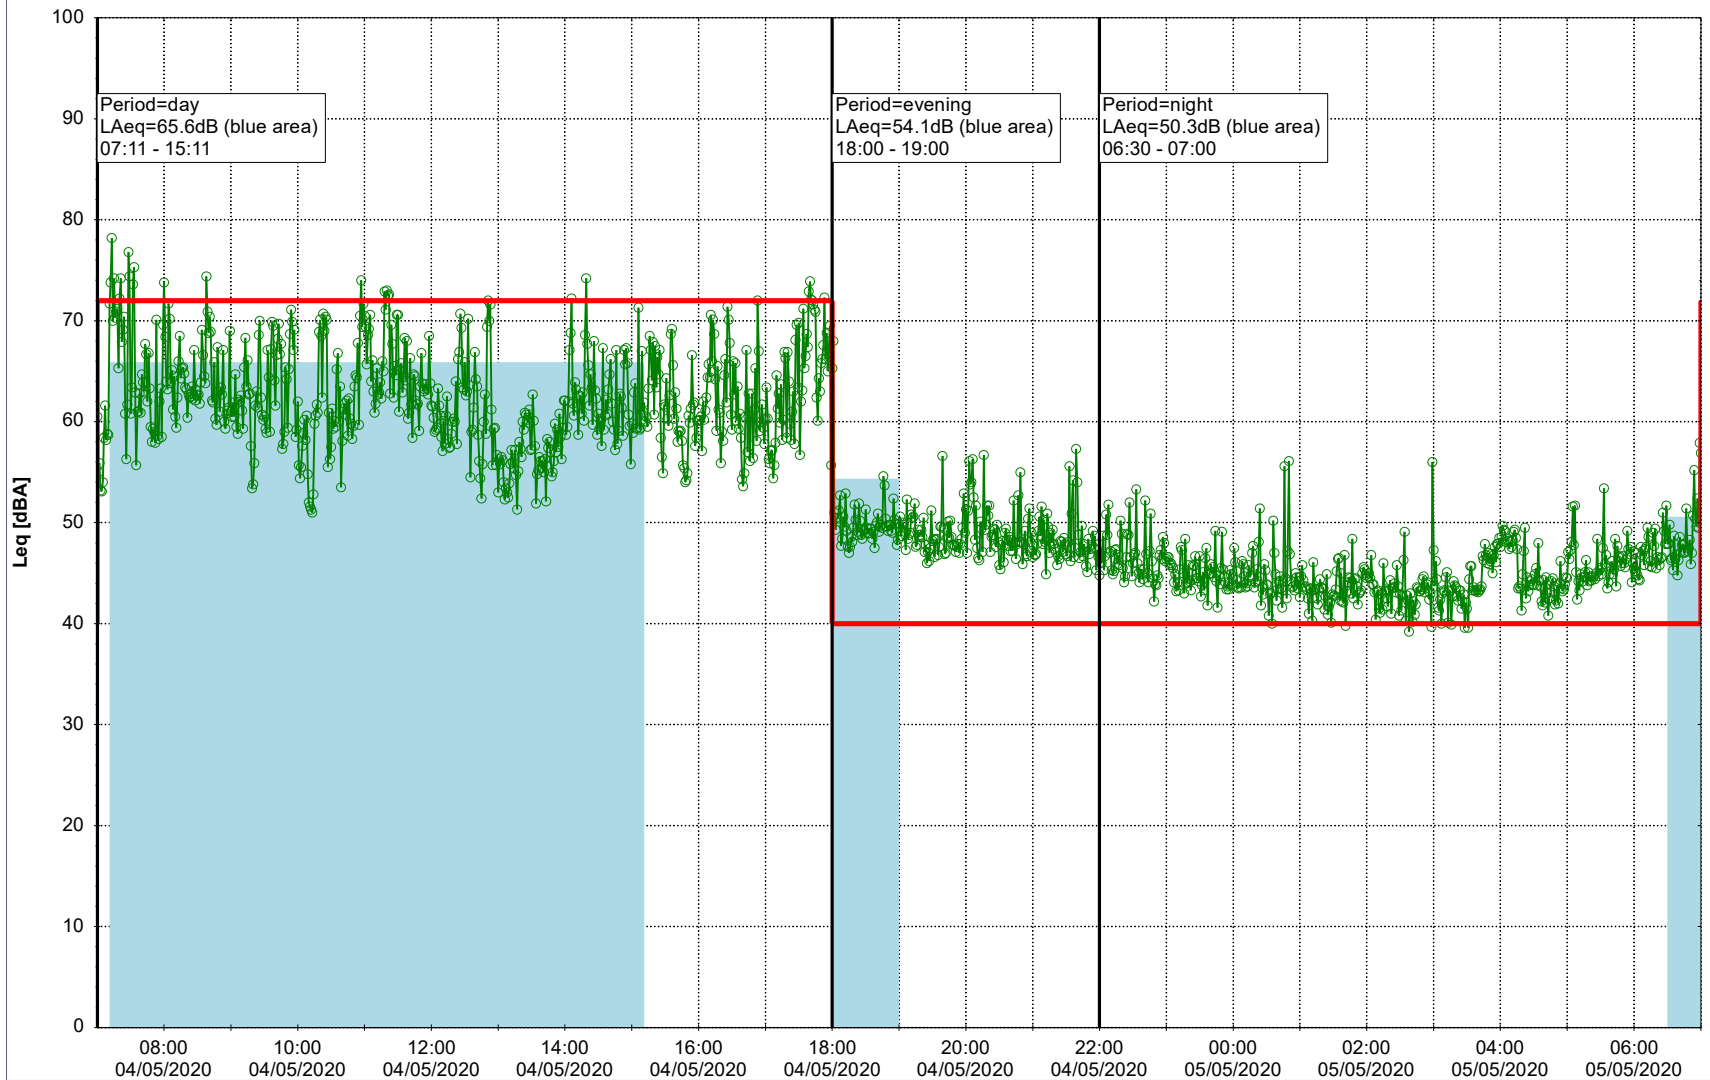

Project: Kronos Sydhavnen
Construction: Mozarts Plads
Location: N-V

Plan View

Remarks

...

Noise Time Related Diagram

04/05/2020
05/05/2020

○○○ MOP_NS01

Project: Kronos Sydhavnen
Construction: Mozarts Plads
Location: N-V

05/05/2020
06/05/2020

Plan View

Remarks

...

Noise Time Related Diagram

○○○○ MOP_NS01

Project: Kronos Sydhavnen
Construction: Mozarts Plads
Location: N-V

Plan View

Remarks

...

Noise Time Related Diagram

06/05/2020
07/05/2020

○○○ MOP_NS01

Project: Kronos Sydhavnen
Construction: Mozarts Plads
Location: N-V

Plan View

Remarks

...

Noise Time Related Diagram

07/05/2020
08/05/2020

○○○○ MOP_NS01

Project: Kronos Sydhavnen
Construction: Mozarts Plads
Location: N-V

Plan View

Remarks

...