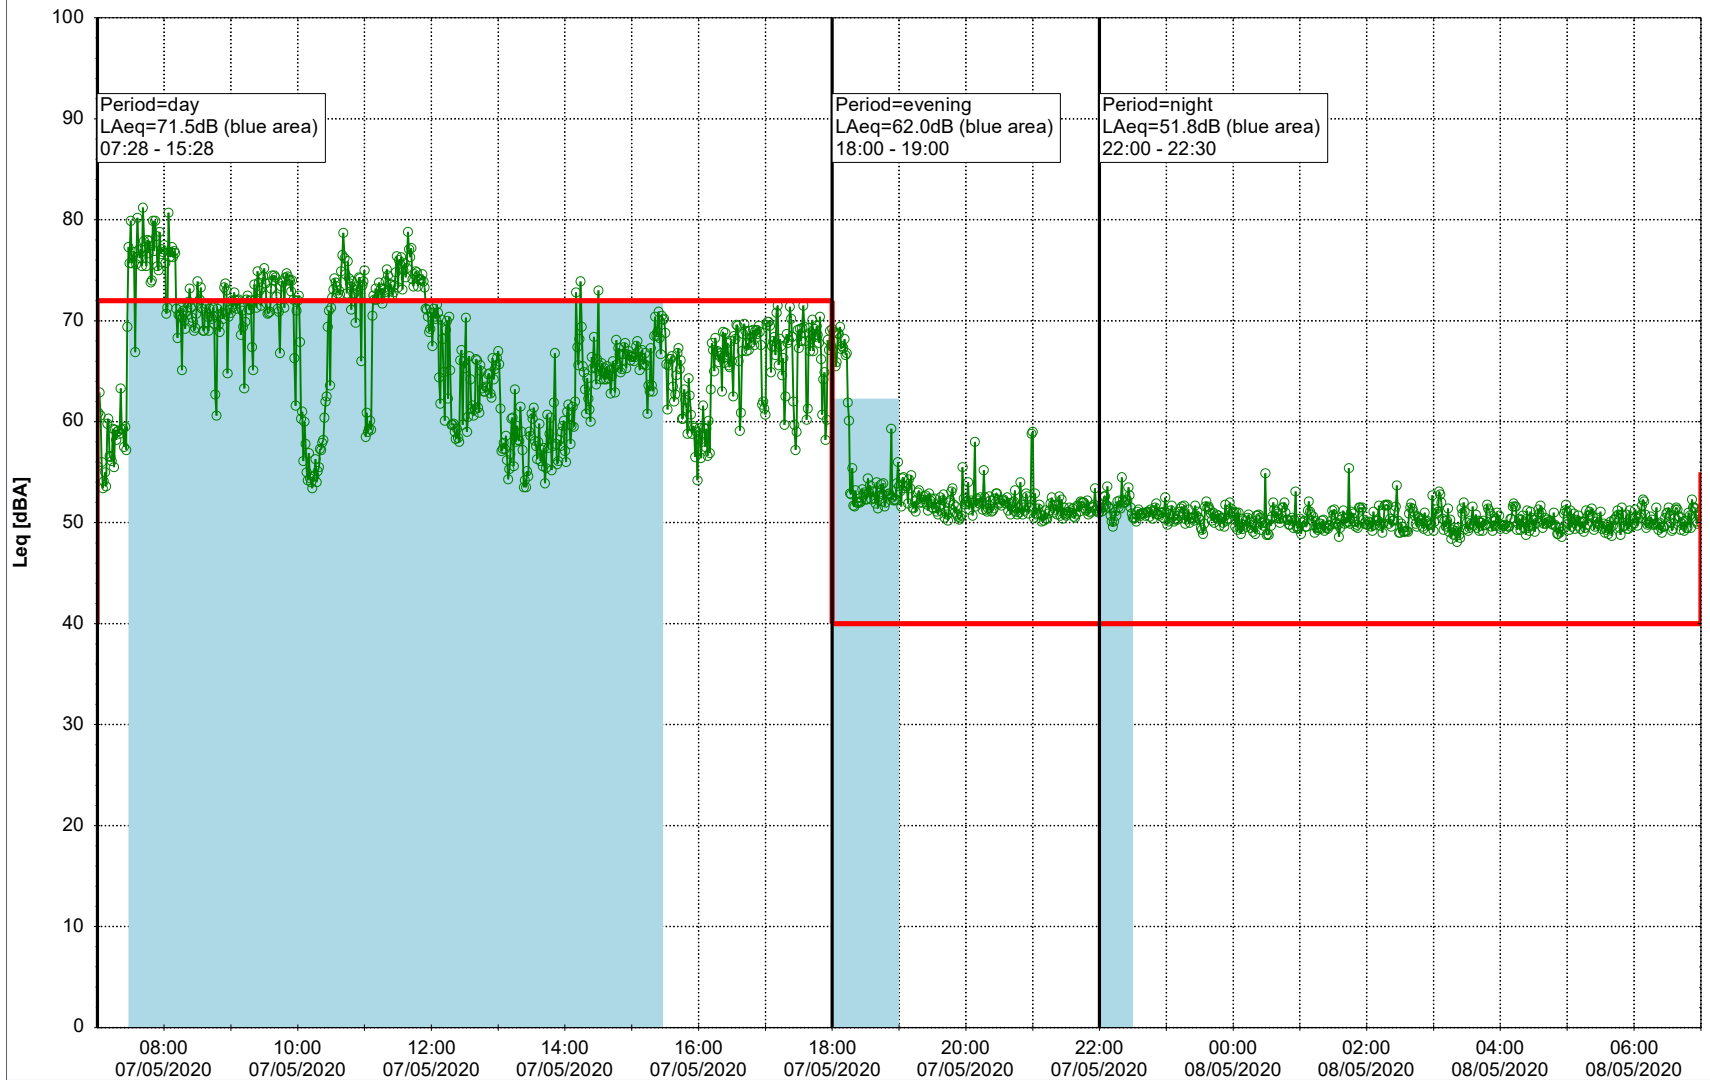

Remarks

...

Noise Time Related Diagram

06/05/2020
07/05/2020

○○○ MOP_NS01

Project: Kronos Sydhavnen
Construction: Mozarts Plads
Location: N-V

Plan View

Remarks

...

Noise Time Related Diagram

07/05/2020
08/05/2020

○○○○ MOP_NS01

Project: Kronos Sydhavnen
Construction: Mozarts Plads
Location: N-V

Plan View

Remarks

...

Noise Time Related Diagram

08/05/2020
09/05/2020

○○○○ MOP_NS01

Project: Kronos Sydhavnen
Construction: Mozarts Plads
Location: N-V

Plan View

Remarks

...

Noise Time Related Diagram

09/05/2020
10/05/2020

○○○○ MOP_NS01

Project: Kronos Sydhavnen
Construction: Mozarts Plads
Location: N-V

10/05/2020
11/05/2020

Plan View

Remarks

...

Noise Time Related Diagram