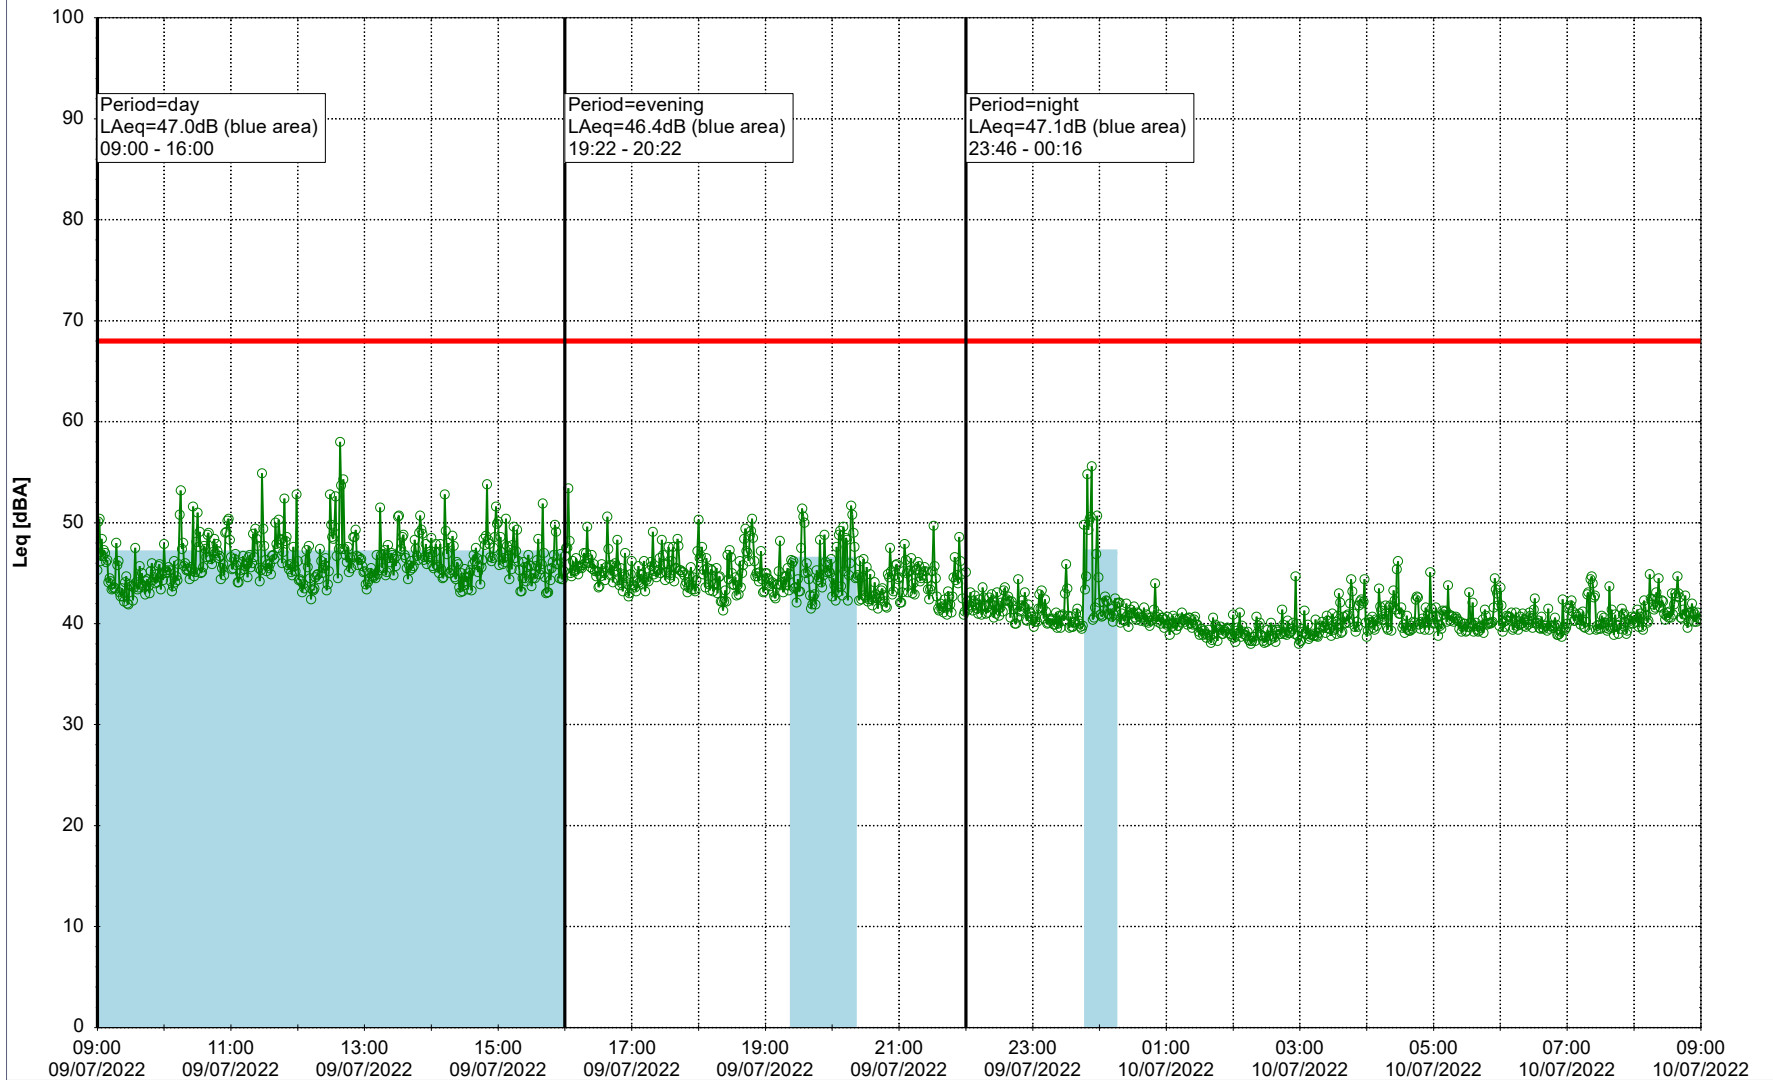

### Noise Time Related Diagram

08/07/2022  
09/07/2022

○○○○ EBR-OVK\_NS02

**Project:** Kronos Sydhavnen  
**Construction:** Enghave Brygge  
**Location:** N-V

Plan View

Remarks

...

### Noise Time Related Diagram

09/07/2022  
10/07/2022

○○○ EBR-OVK\_NS02

Project: Kronos Sydhavnen  
Construction: Enghave Brygge  
Location: N-V

Plan View

Remarks

...