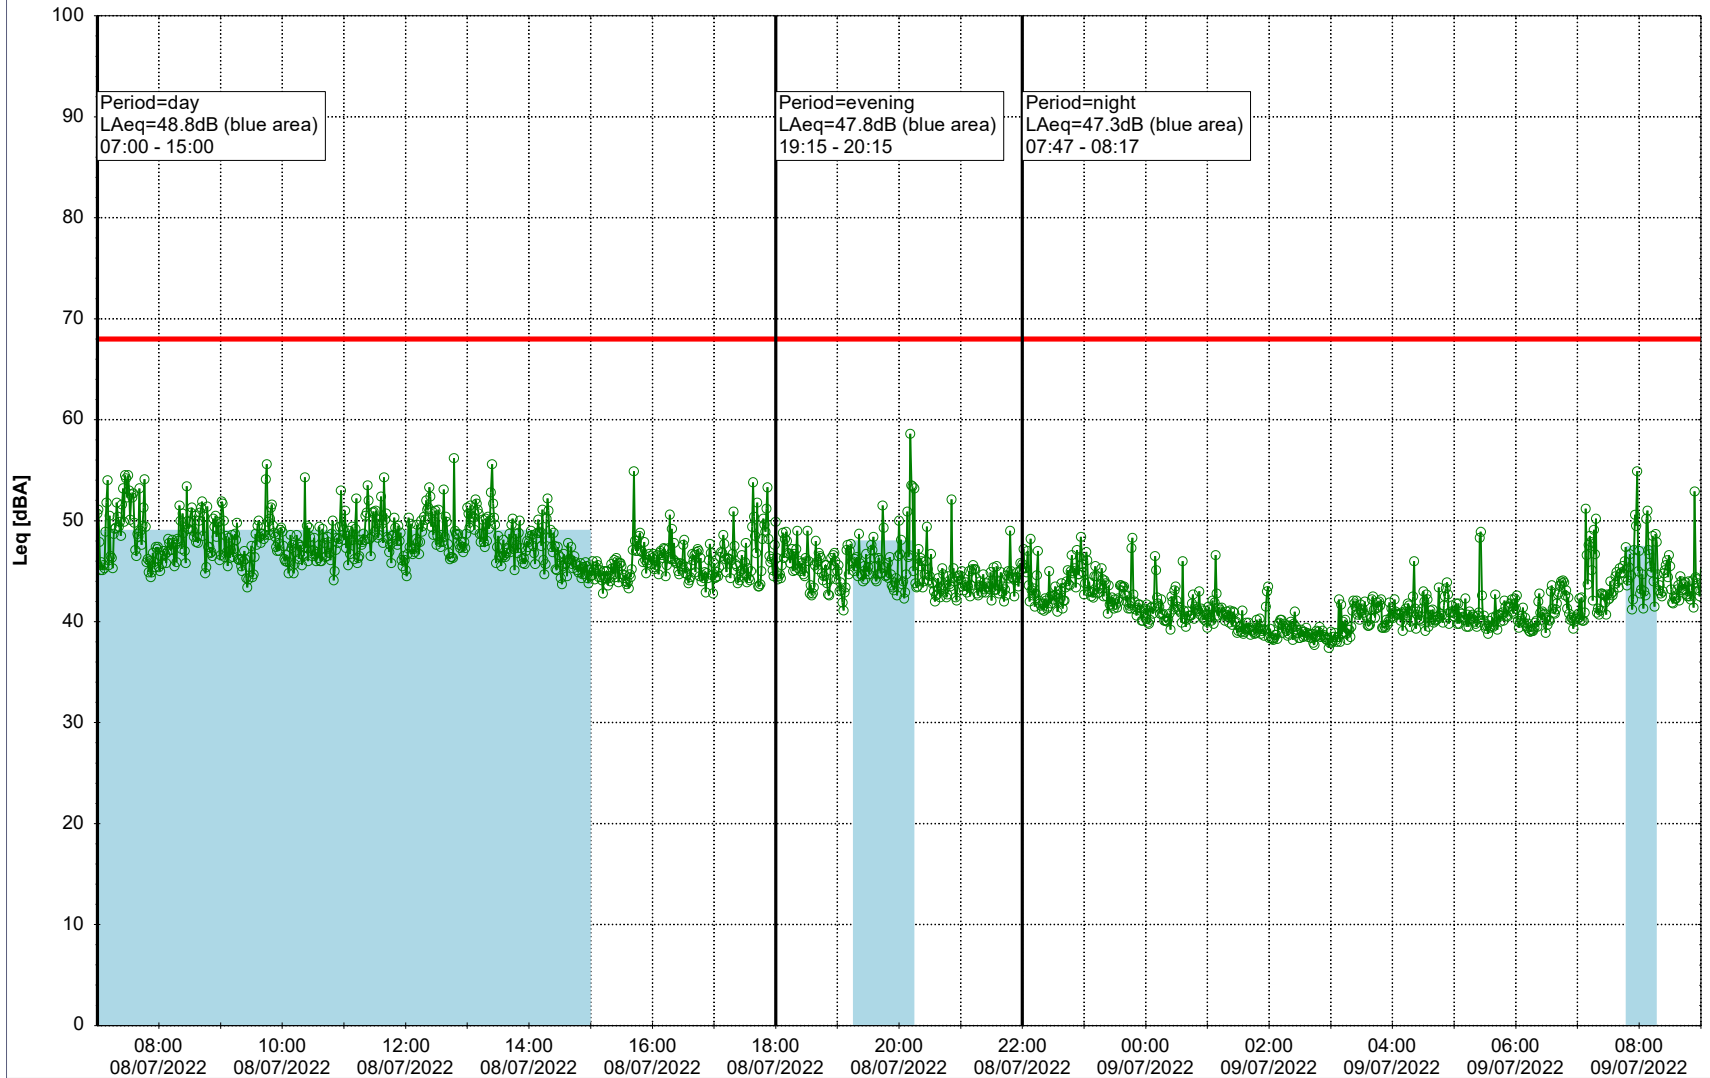

### Noise Time Related Diagram

07/07/2022  
08/07/2022

○○○ EBR-OVK\_NS02

**Project:** Kronos Sydhavnen  
**Construction:** Enghave Brygge  
**Location:** N-V

Plan View

Remarks

...

### Noise Time Related Diagram

08/07/2022  
09/07/2022

○○○○ EBR-OVK\_NS02

**Project:** Kronos Sydhavnen  
**Construction:** Enghave Brygge  
**Location:** N-V

Plan View

Remarks

...

### Noise Time Related Diagram

09/07/2022  
10/07/2022

○○○ EBR-OVK\_NS02

Project: Kronos Sydhavnen  
Construction: Enghave Brygge  
Location: N-V

Plan View

Remarks

...