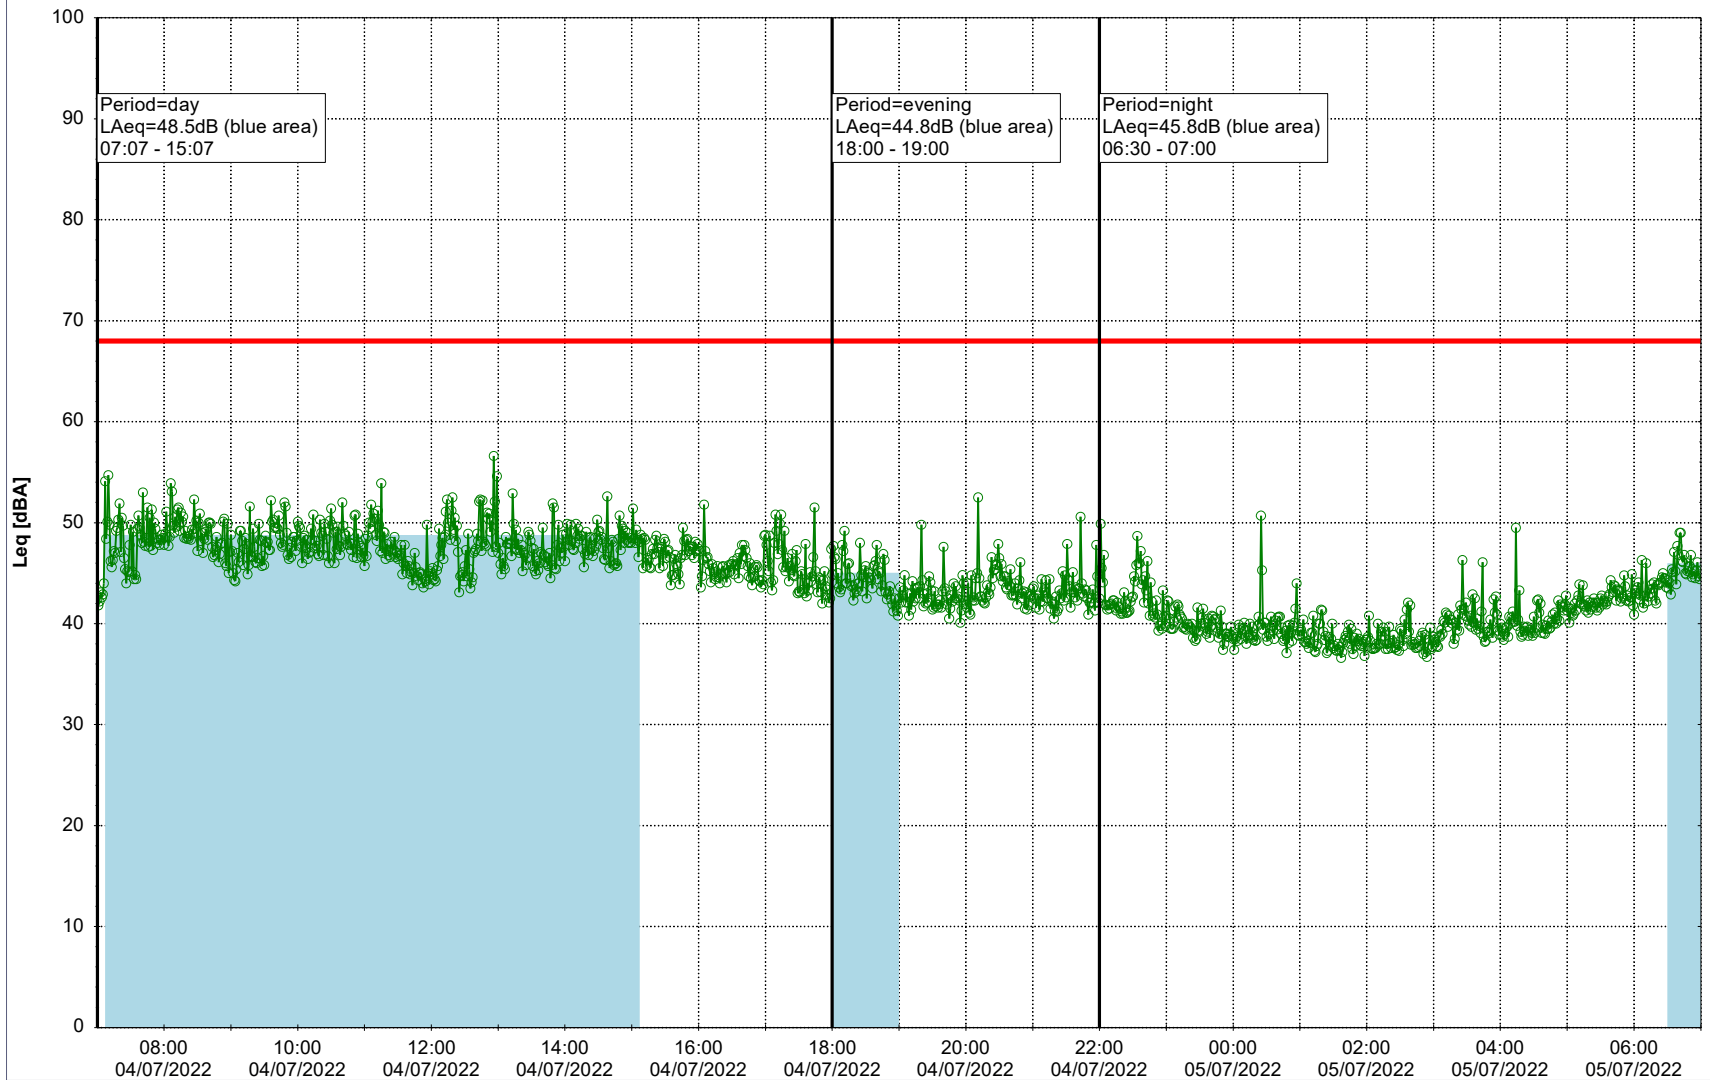

**Project:** Kronos Sydhavnen  
**Construction:** Enghave Brygge  
**Location:** N-V

Plan View

Remarks

...

### Noise Time Related Diagram

04/07/2022  
05/07/2022

○○○○ EBR-OVK\_NS02

Project: Kronos Sydhavnen  
Construction: Enghave Brygge  
Location: N-V

Plan View

Remarks

...