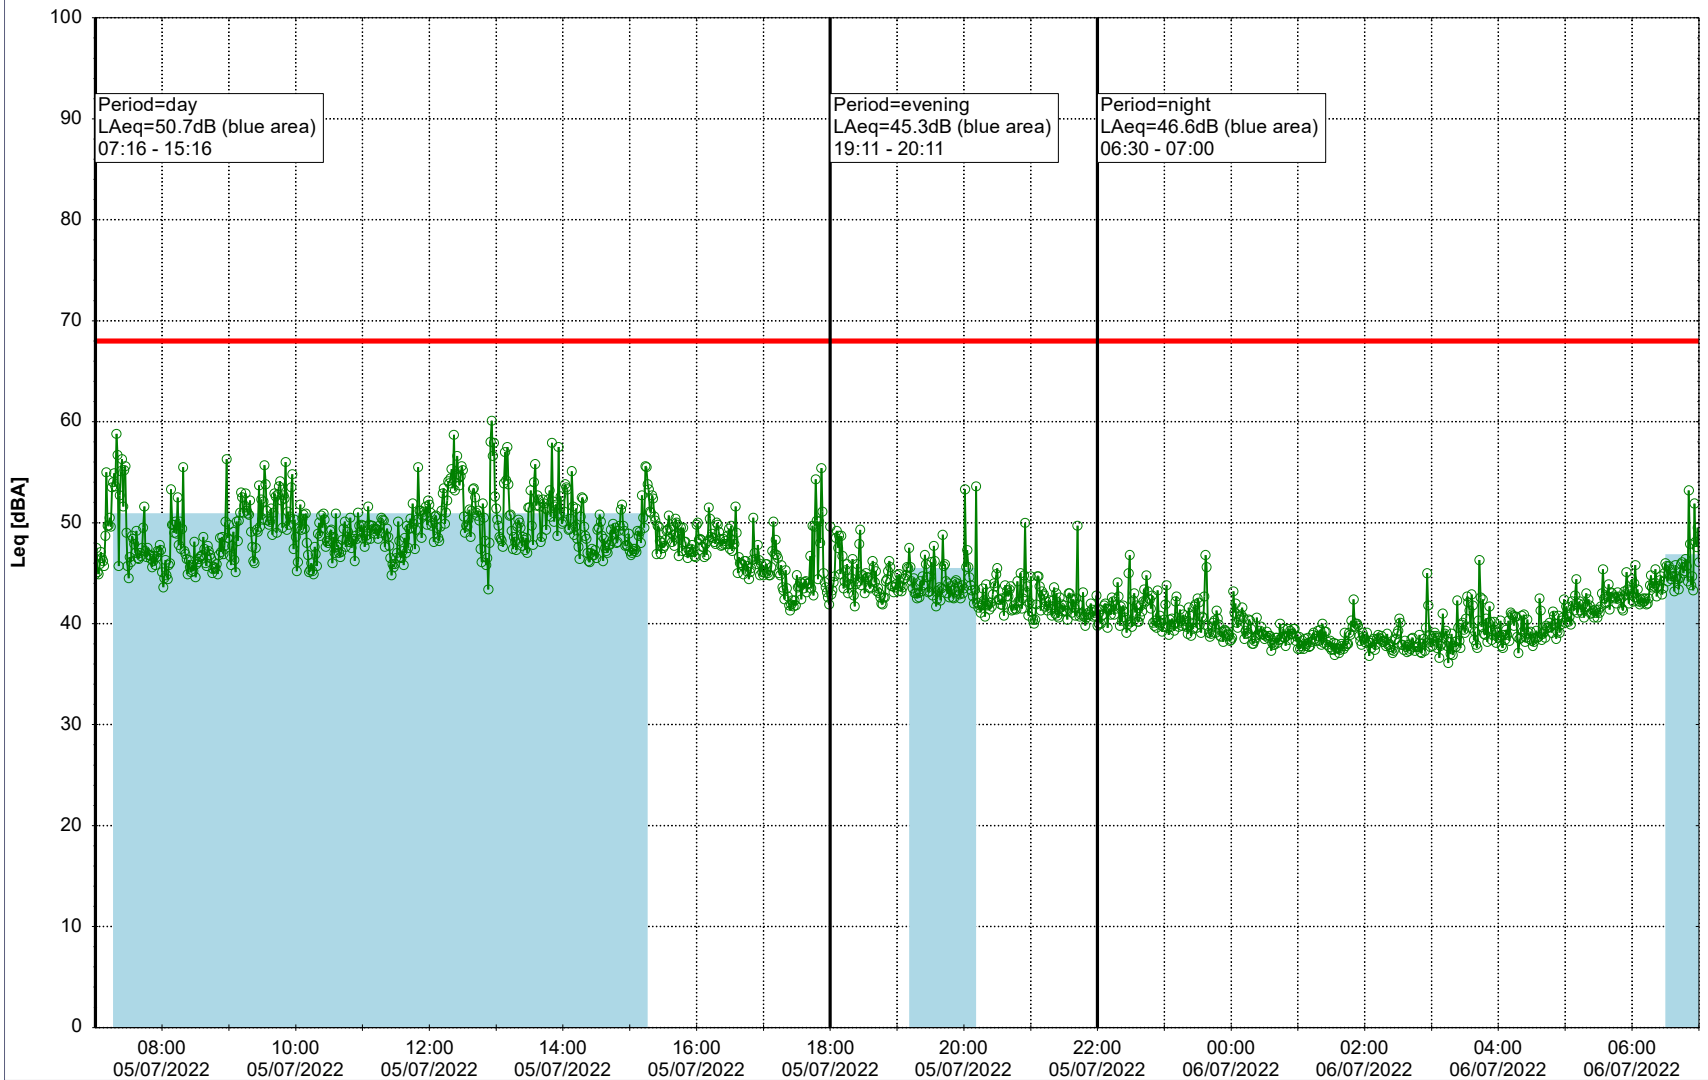

### Noise Time Related Diagram

04/07/2022  
05/07/2022

○○○○ EBR-OVK\_NS02

Project: Kronos Sydhavnen  
Construction: Enghave Brygge  
Location: N-V

Plan View

Remarks

...

### Noise Time Related Diagram

05/07/2022  
06/07/2022

○○○ EBR-OVK\_NS02

**Project:** Kronos Sydhavnen  
**Construction:** Enghave Brygge  
**Location:** N-V

Plan View

Remarks

...