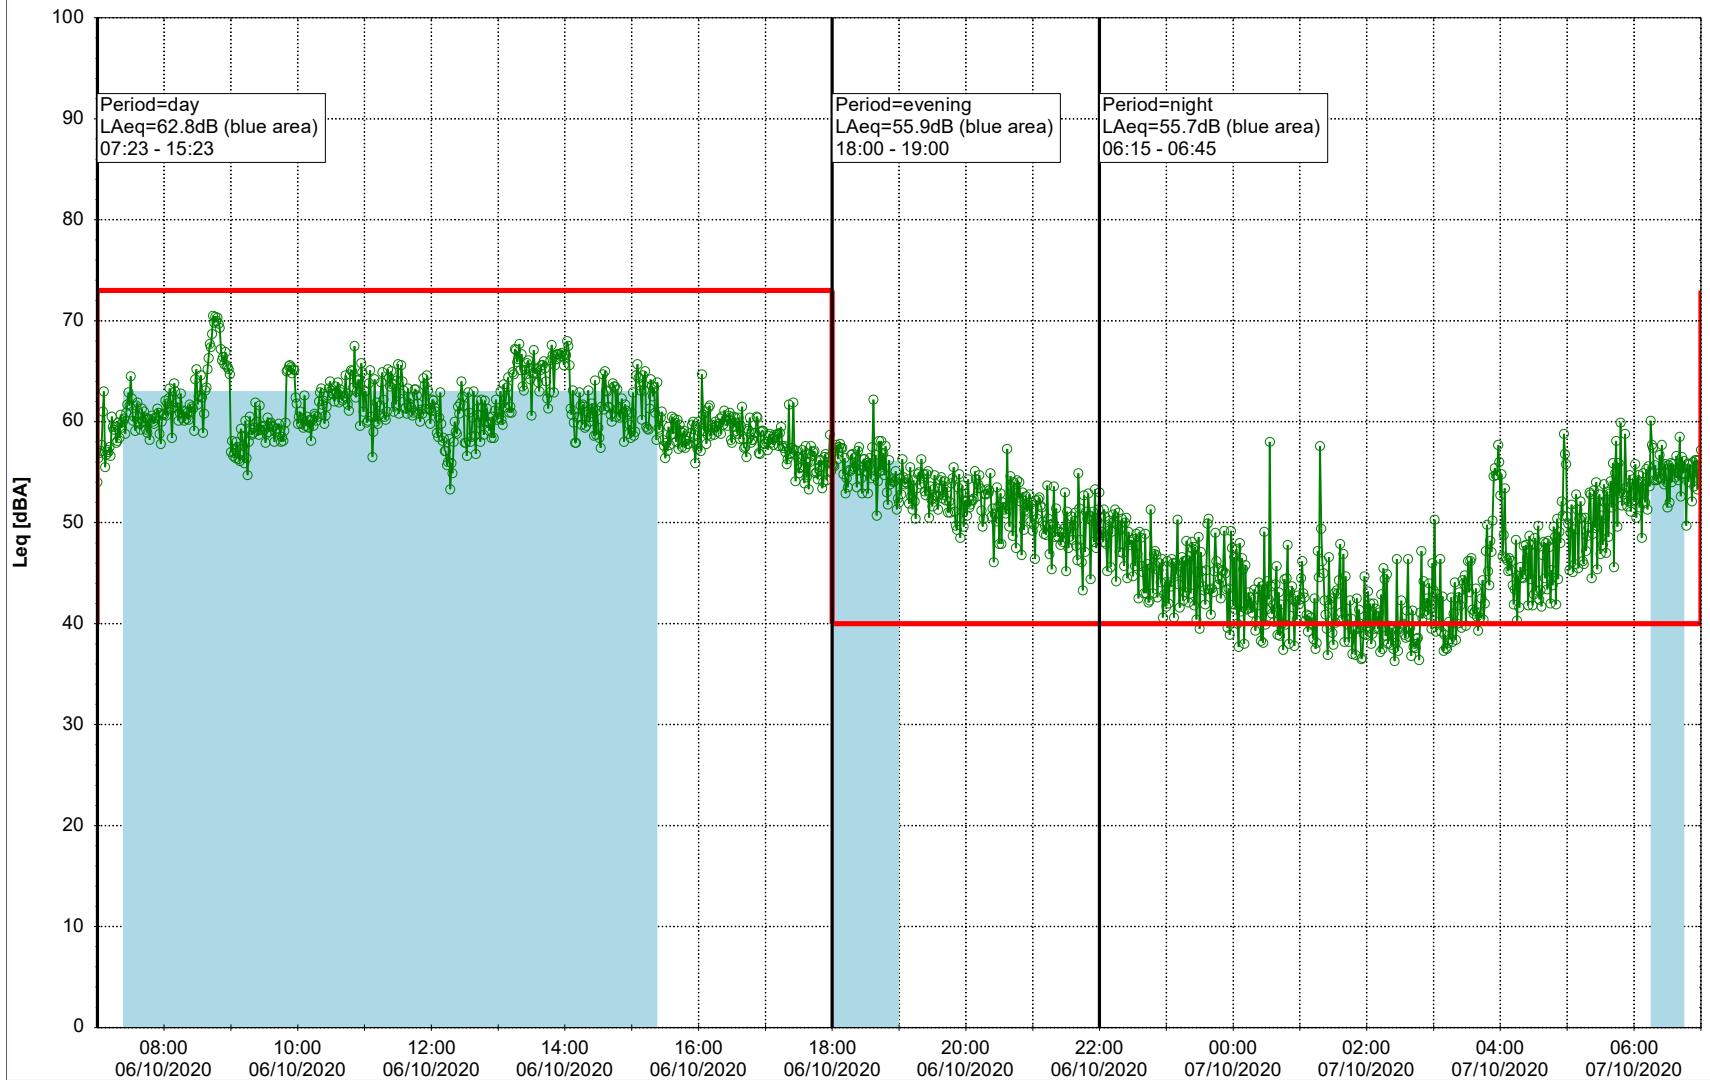

Plan View

Remarks

...

Noise Time Related Diagram

06/10/2020
07/10/2020

○ ○ ○ ○ HOL_NS01

Project: Kronos Sydhavnen
Construction: Havneholmen
Location: N-V

Plan View

Remarks

...

Noise Time Related Diagram

07/10/2020
08/10/2020

○ ○ ○ ○ HOL_NS01

Project: Kronos Sydhavnen
Construction: Havneholmen
Location: N-V

Plan View

Remarks

...

Noise Time Related Diagram

08/10/2020
09/10/2020

○ ○ ○ ○ HOL_NS01

Project: Kronos Sydhavnen
Construction: Havneholmen
Location: N-V

Plan View

Remarks

...

Noise Time Related Diagram

09/10/2020
10/10/2020

○ ○ ○ ○ HOL_NS01

Project: Kronos Sydhavnen
Construction: Havneholmen
Location: N-V

Plan View

Remarks

...

Noise Time Related Diagram