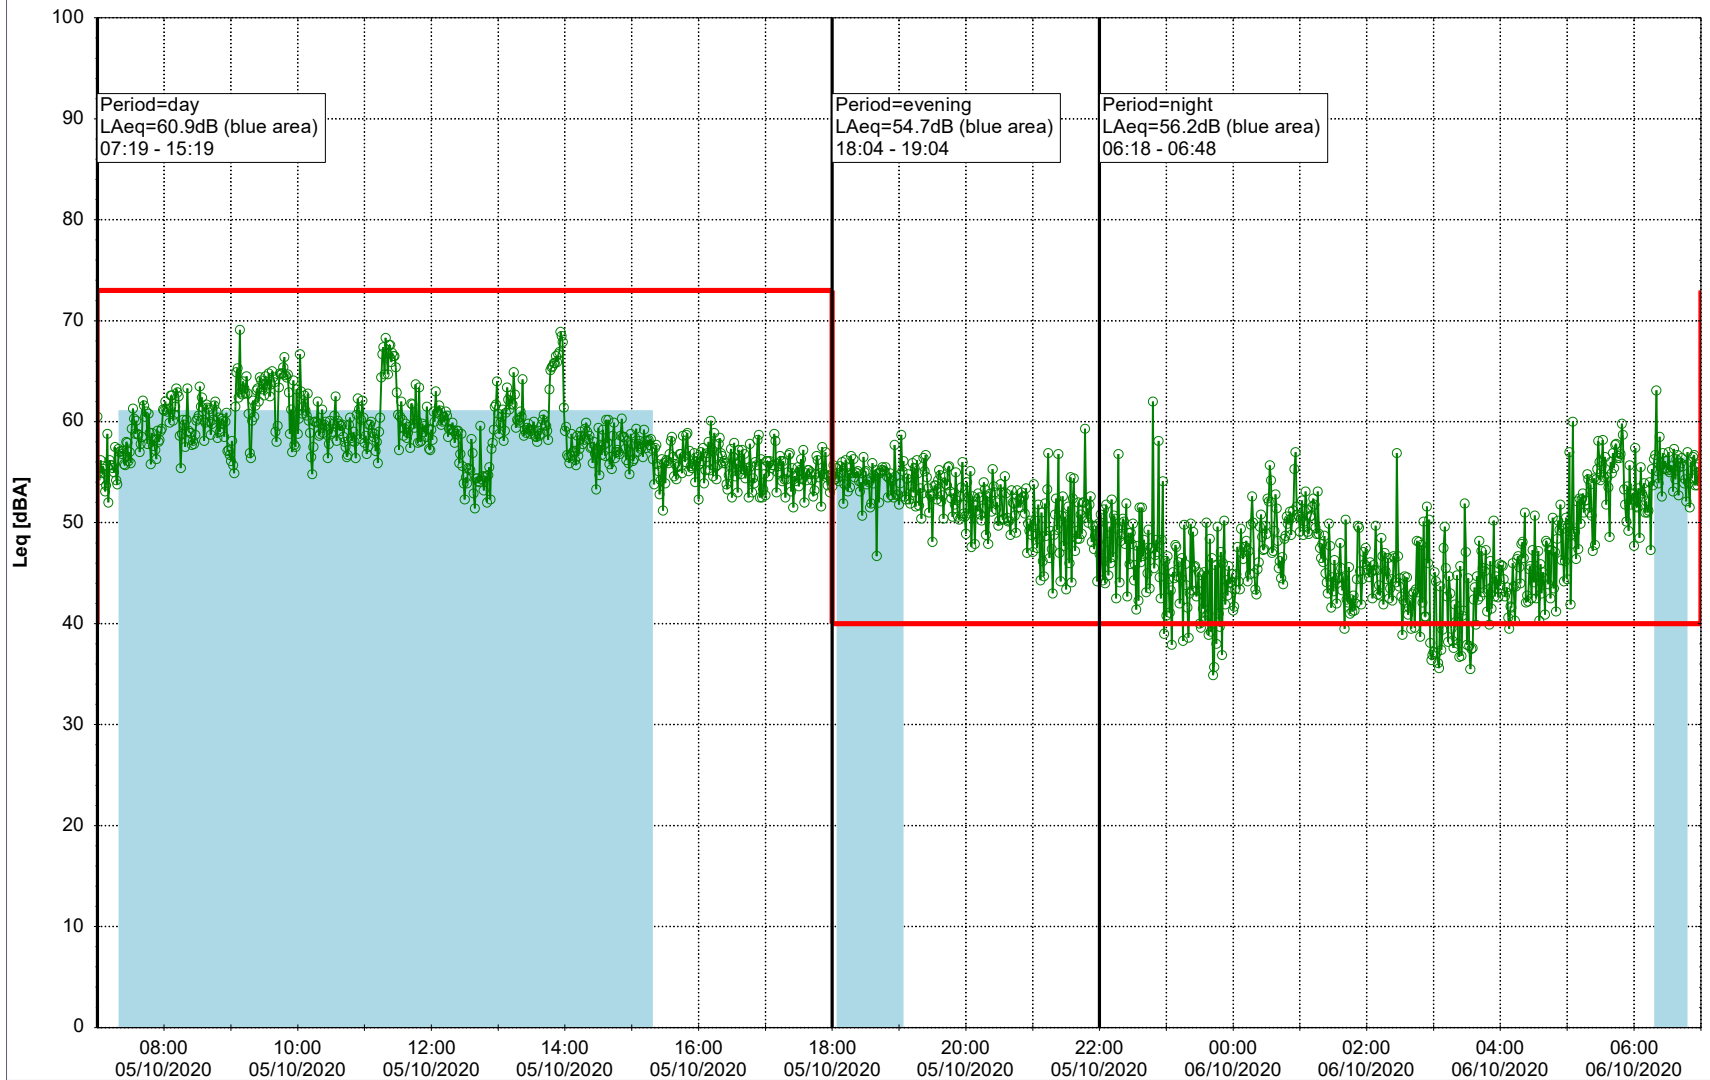

Project: Kronos Sydhavnen
Construction: Havneholmen
Location: N-V

Plan View

Remarks

...

Noise Time Related Diagram

05/10/2020
06/10/2020

○ ○ ○ ○ HOL_NS01

Project: Kronos Sydhavnen
Construction: Havneholmen
Location: N-V

Plan View

Remarks

...

Noise Time Related Diagram

06/10/2020
07/10/2020

○ ○ ○ ○ HOL_NS01

Project: Kronos Sydhavnen
Construction: Havneholmen
Location: N-V

Plan View

Remarks

...

Noise Time Related Diagram

07/10/2020
08/10/2020

○ ○ ○ ○ HOL_NS01

Project: Kronos Sydhavnen
Construction: Havneholmen
Location: N-V

Plan View

Remarks

Noise Time Related Diagram

09/10/2020
10/10/2020

○ ○ ○ ○ HOL_NS01

Project: Kronos Sydhavnen
Construction: Havneholmen
Location: N-V

Plan View

Remarks

...

Noise Time Related Diagram