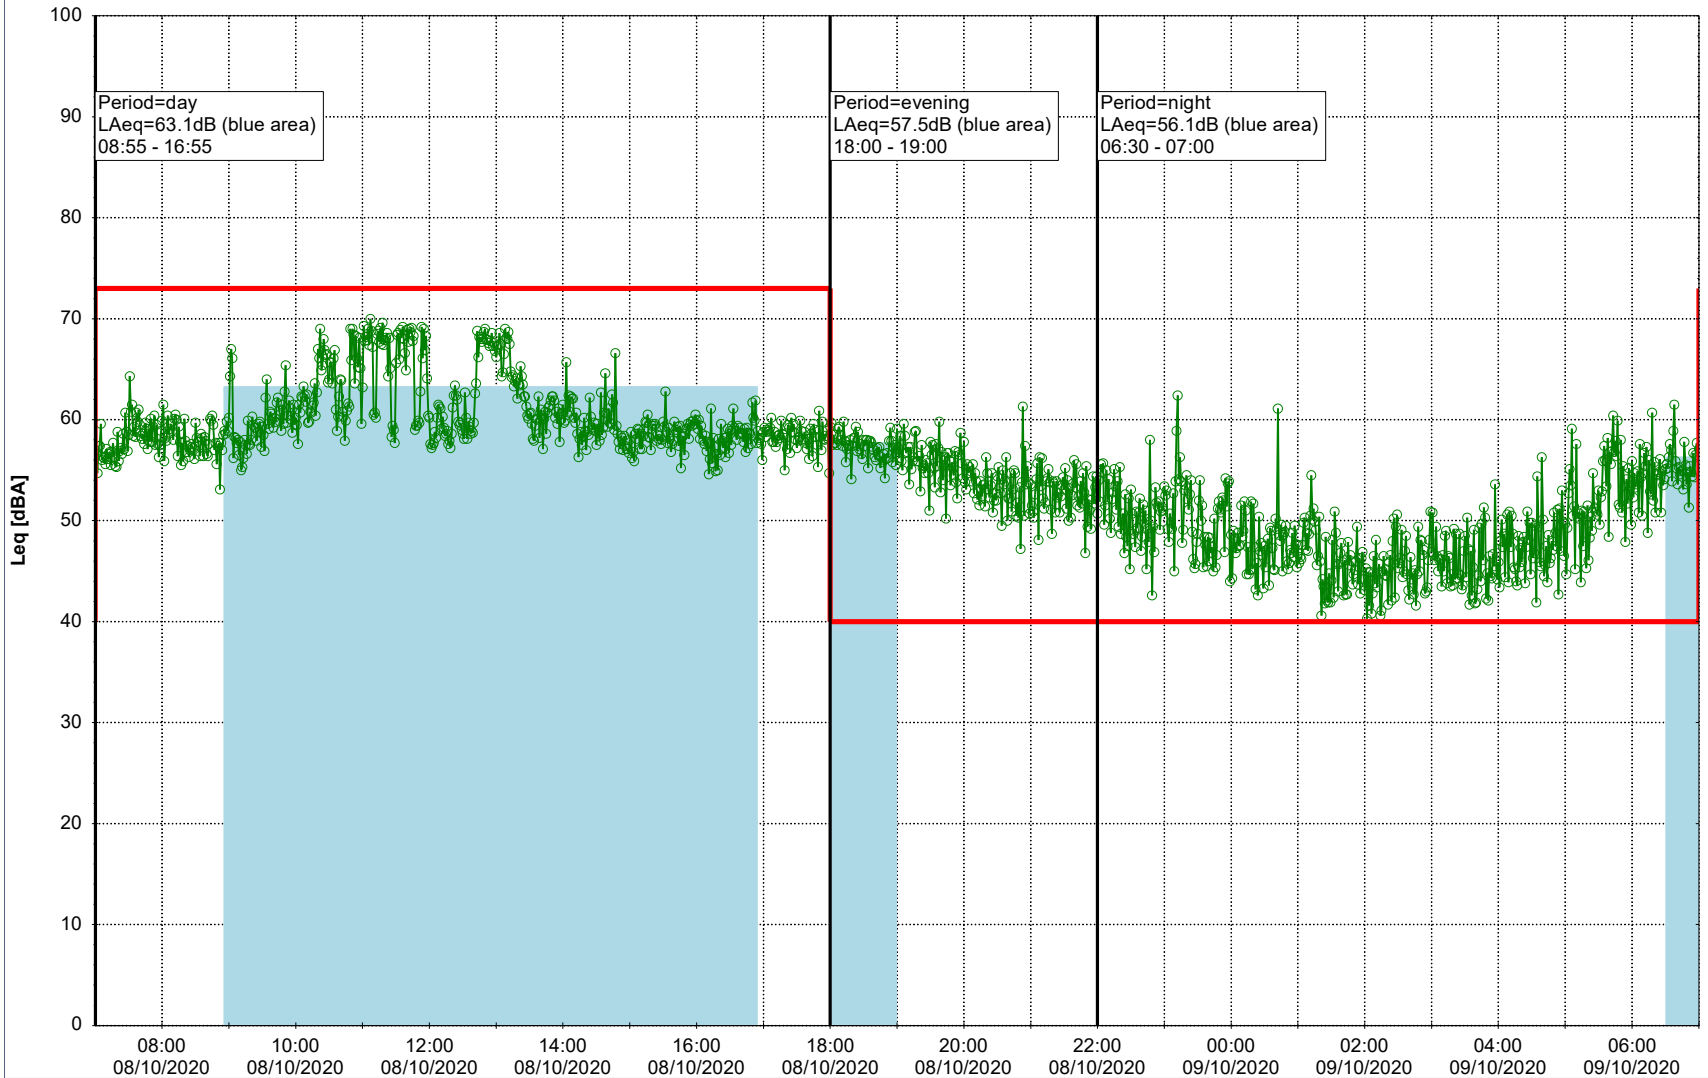

Remarks

...

Noise Time Related Diagram

07/10/2020
08/10/2020

○ ○ ○ ○ HOL_NS01

Project: Kronos Sydhavnen
Construction: Havneholmen
Location: N-V

Plan View

Remarks

...

Noise Time Related Diagram

08/10/2020
09/10/2020

○ ○ ○ ○ HOL_NS01

Project: Kronos Sydhavnen
Construction: Havneholmen
Location: N-V

Plan View

Remarks

...

Noise Time Related Diagram

09/10/2020
10/10/2020

○ ○ ○ ○ HOL_NS01

Project: Kronos Sydhavnen
Construction: Havneholmen
Location: N-V

Plan View

Remarks

...

Noise Time Related Diagram

10/10/2020
11/10/2020

○ ○ ○ ○ HOL_NS01

Project: Kronos Sydhavnen
Construction: Havneholmen
Location: N-V

11/10/2020
12/10/2020

Plan View

Remarks

...

Noise Time Related Diagram