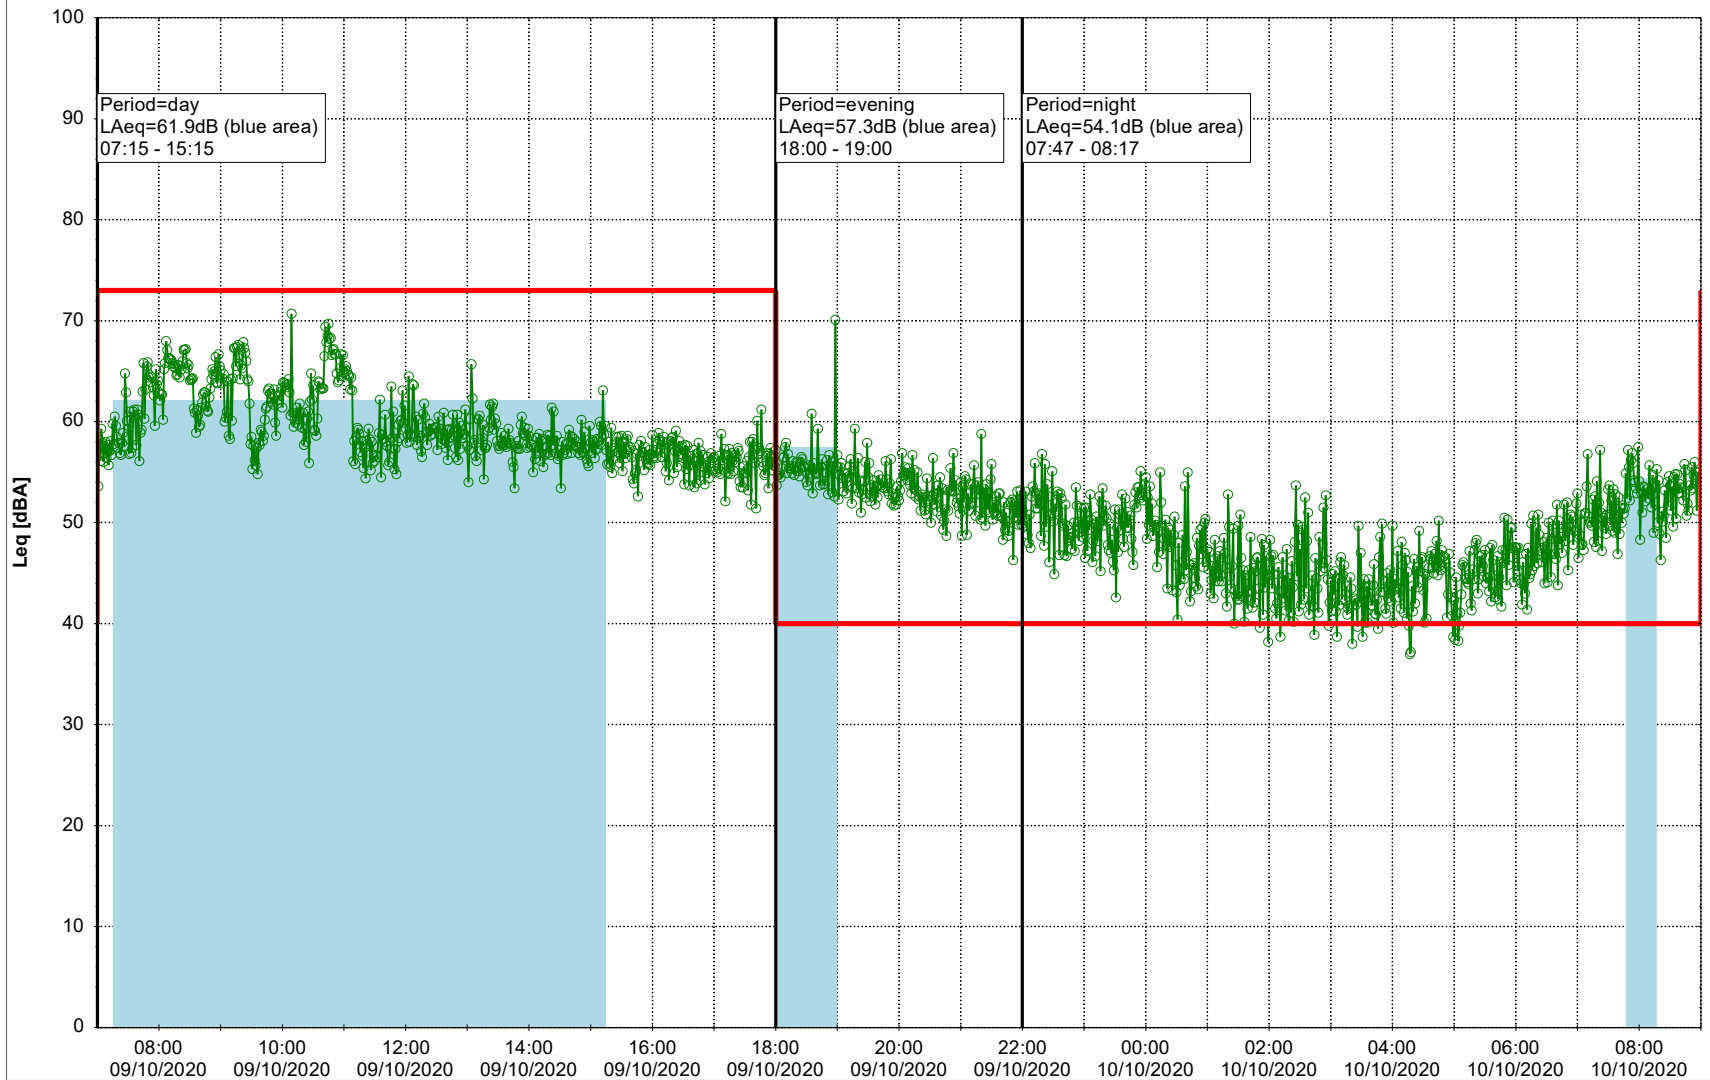

...

Noise Time Related Diagram

08/10/2020
09/10/2020

○ ○ ○ ○ HOL_NS01

Project: Kronos Sydhavnen
Construction: Havneholmen
Location: N-V

Plan View

Remarks

...

Noise Time Related Diagram

09/10/2020
10/10/2020

○ ○ ○ ○ HOL_NS01

Project: Kronos Sydhavnen
Construction: Havneholmen
Location: N-V

Plan View

Remarks

...

Noise Time Related Diagram

10/10/2020
11/10/2020

○ ○ ○ ○ HOL_NS01

Project: Kronos Sydhavnen
Construction: Havneholmen
Location: N-V

11/10/2020
12/10/2020

Plan View

Remarks

...

Noise Time Related Diagram