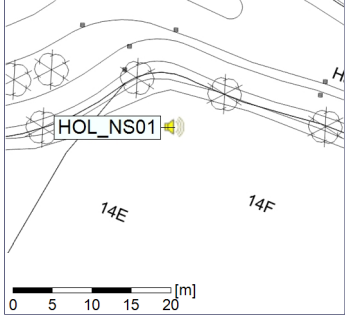

Remarks

...

Noise Time Related Diagram

07/10/2020
08/10/2020

○ ○ ○ ○ HOL_NS01

Project: Kronos Sydhavnen
Construction: Havneholmen
Location: N-V

Plan View

Remarks

...

Noise Time Related Diagram

08/10/2020
09/10/2020

○ ○ ○ ○ HOL_NS01

Project: Kronos Sydhavnen
Construction: Havneholmen
Location: N-V

Plan View

Remarks

...