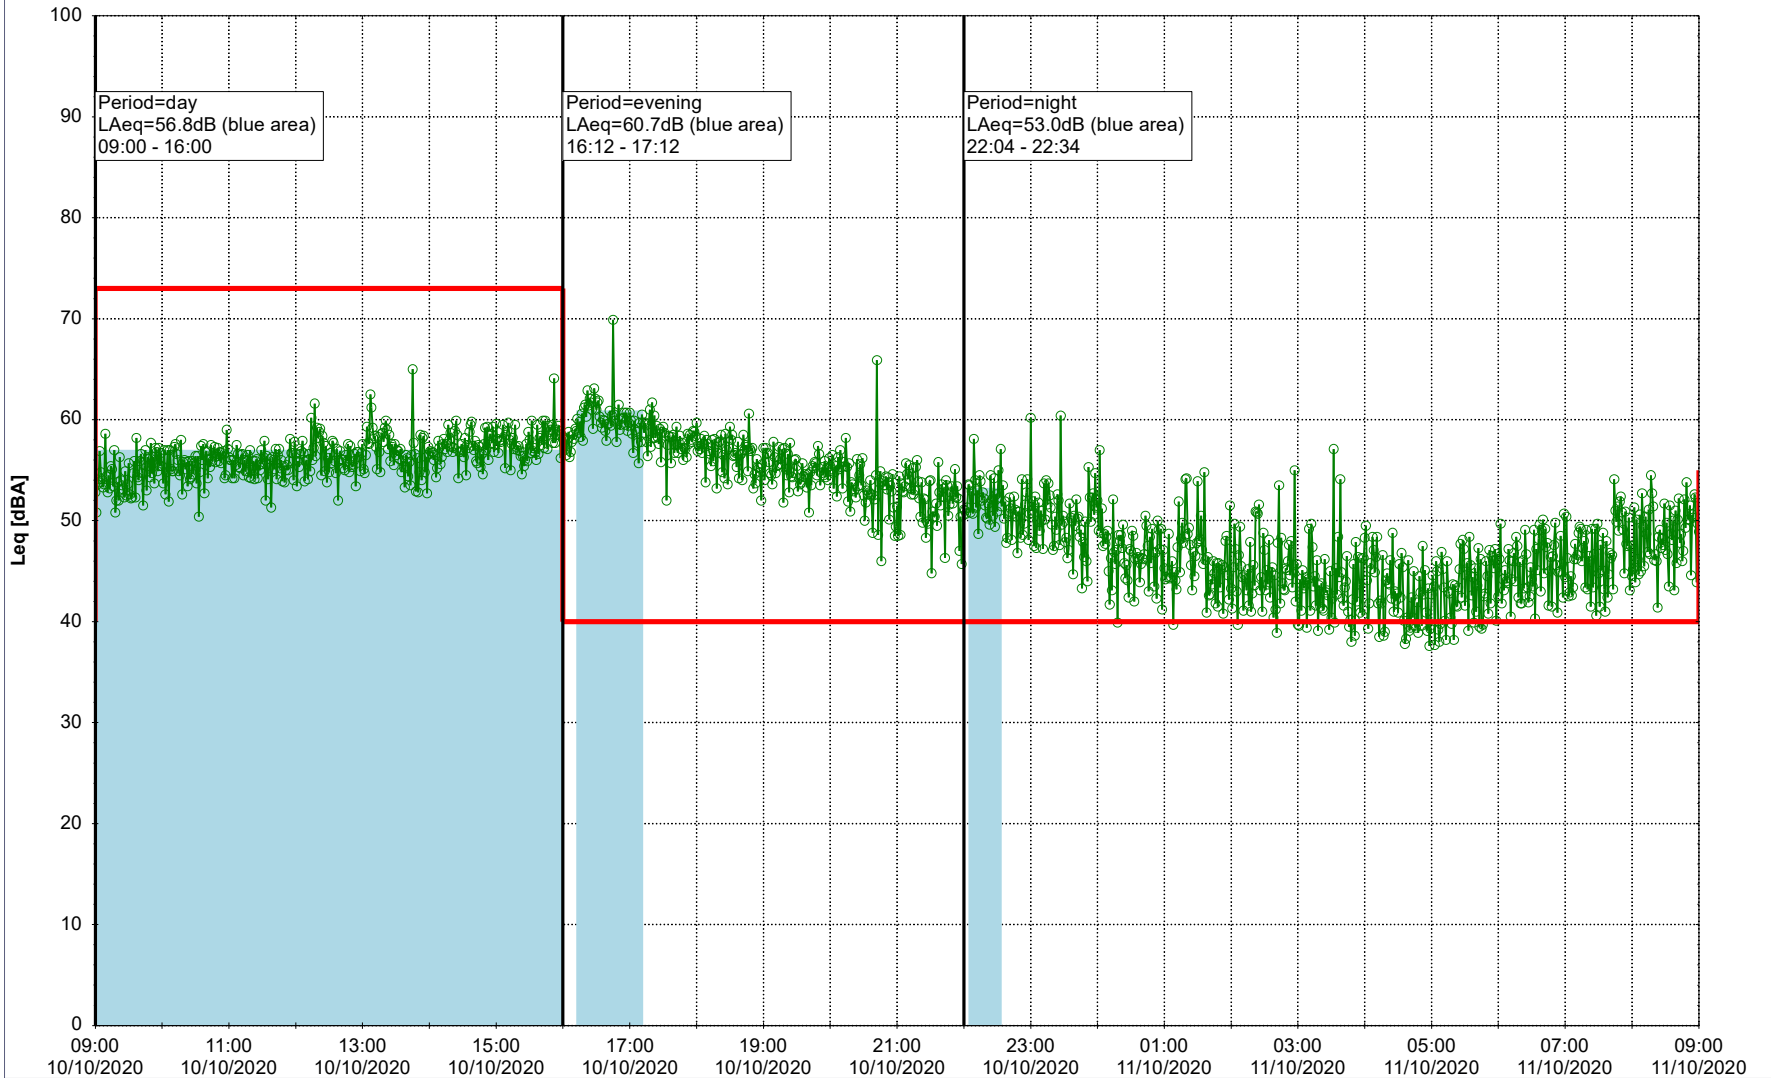

Noise Time Related Diagram

09/10/2020
10/10/2020

○ ○ ○ ○ HOL_NS01

Project: Kronos Sydhavnen
Construction: Havneholmen
Location: N-V

Plan View

Remarks

...

Noise Time Related Diagram

10/10/2020
11/10/2020

○ ○ ○ ○ HOL_NS01

Project: Kronos Sydhavnen
Construction: Havneholmen
Location: N-V

11/10/2020
12/10/2020

Plan View

Remarks

...

Noise Time Related Diagram