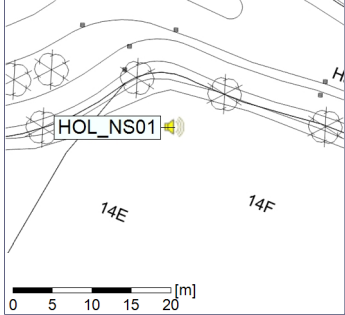

Project: Kronos Sydhavnen
Construction: Havneholmen
Location: N-V

Plan View

Remarks

...

Noise Time Related Diagram

05/10/2020
06/10/2020

○ ○ ○ ○ HOL_NS01

Project: Kronos Sydhavnen
Construction: Havneholmen
Location: N-V

Plan View

Remarks

...

Noise Time Related Diagram

06/10/2020
07/10/2020

○ ○ ○ ○ HOL_NS01

Project: Kronos Sydhavnen
Construction: Havneholmen
Location: N-V

Plan View

Noise Time Related Diagram

09/10/2020
10/10/2020

○ ○ ○ ○ HOL_NS01

Project: Kronos Sydhavnen
Construction: Havneholmen
Location: N-V

Plan View

Remarks

...

Noise Time Related Diagram

10/10/2020
11/10/2020

○ ○ ○ ○ HOL_NS01

Project: Kronos Sydhavnen
Construction: Havneholmen
Location: N-V

11/10/2020
12/10/2020

Plan View

Remarks

...

Noise Time Related Diagram