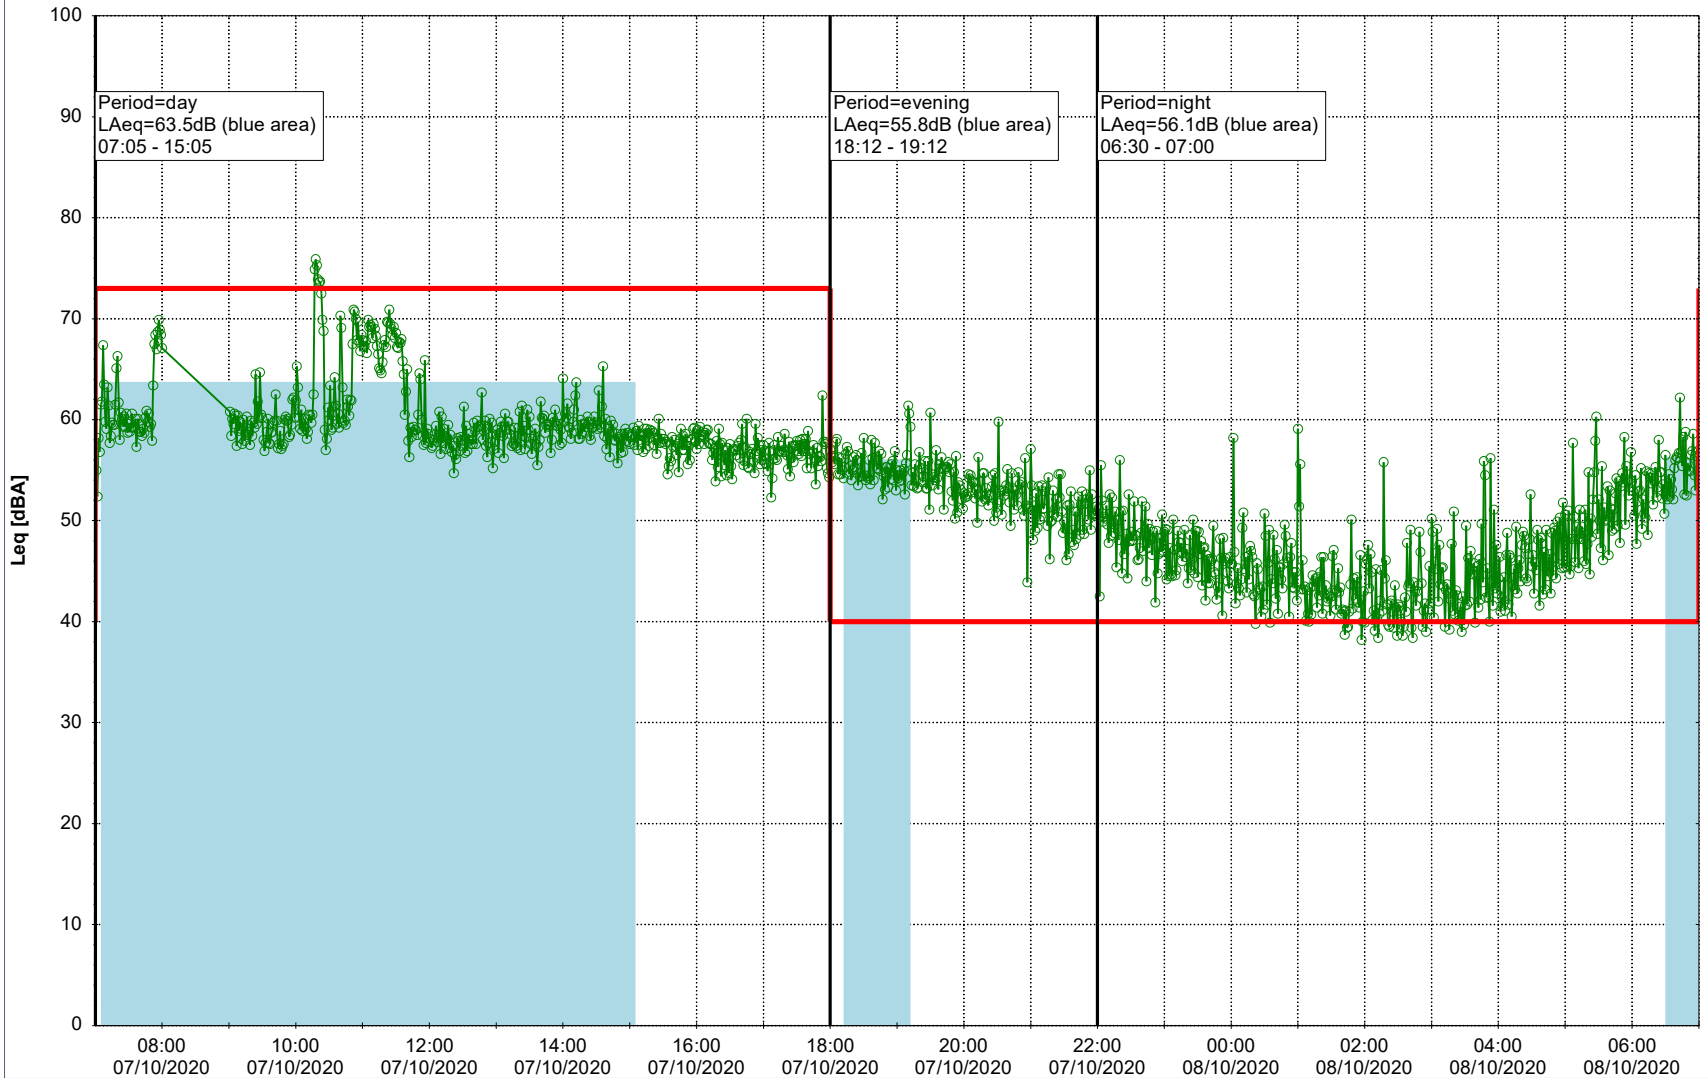

Plan View

Remarks

...

Noise Time Related Diagram

06/10/2020
07/10/2020

○ ○ ○ ○ HOL_NS01

Project: Kronos Sydhavnen
Construction: Havneholmen
Location: N-V

Plan View

Remarks

...

Noise Time Related Diagram

07/10/2020
08/10/2020

○ ○ ○ ○ HOL_NS01

Project: Kronos Sydhavnen
Construction: Havneholmen
Location: N-V

Plan View

Remarks

...

Noise Time Related Diagram

08/10/2020
09/10/2020

○ ○ ○ ○ HOL_NS01

Project: Kronos Sydhavnen
Construction: Havneholmen
Location: N-V

Plan View

Remarks

...

Noise Time Related Diagram

09/10/2020
10/10/2020

○ ○ ○ ○ HOL_NS01

Project: Kronos Sydhavnen
Construction: Havneholmen
Location: N-V

Plan View

Remarks

...

Noise Time Related Diagram