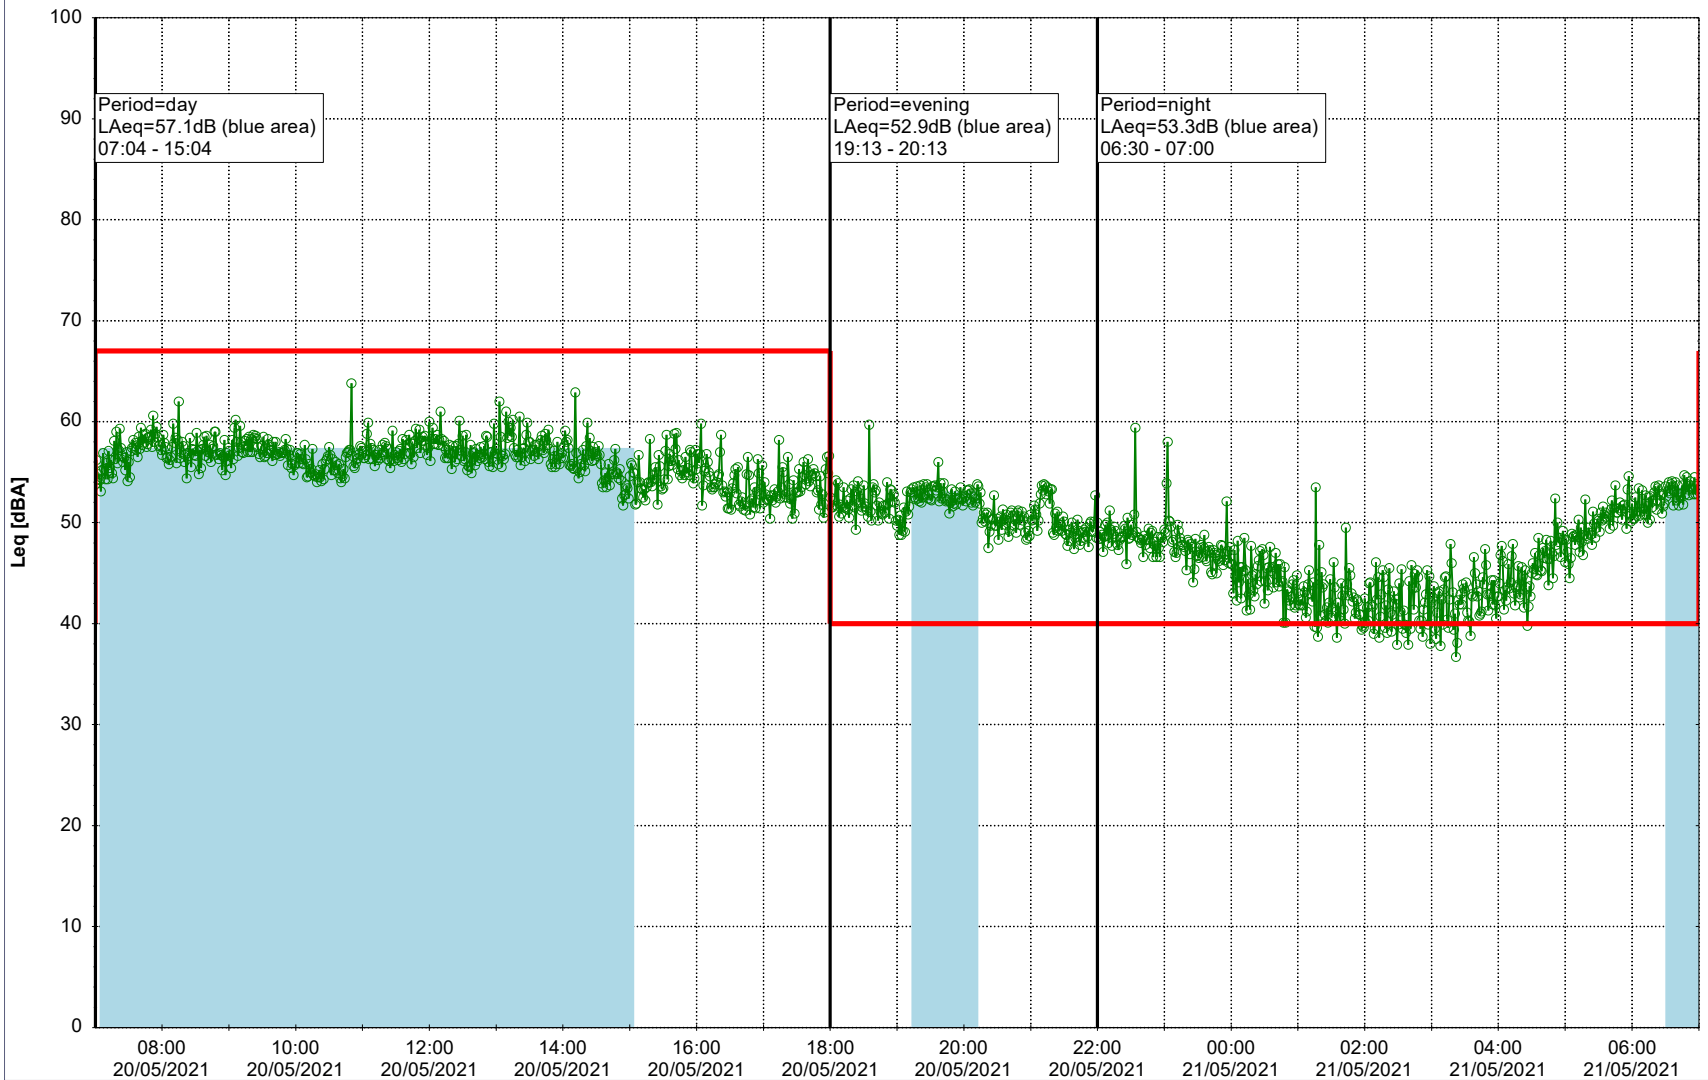

Plan View

0 5 10 15 20 [m]

Remarks

...

Noise Time Related Diagram

20/05/2021
21/05/2021

○○○○ SLU_NS01

Project: Kronos Sydhavnen
Construction: Sluseholmen
Location: N-V

Plan View

Remarks

...

Noise Time Related Diagram

21/05/2021
22/05/2021

○○○○ SLU_NS01

Project: Kronos Sydhavnen
Construction: Sluseholmen
Location: N-V

Plan View