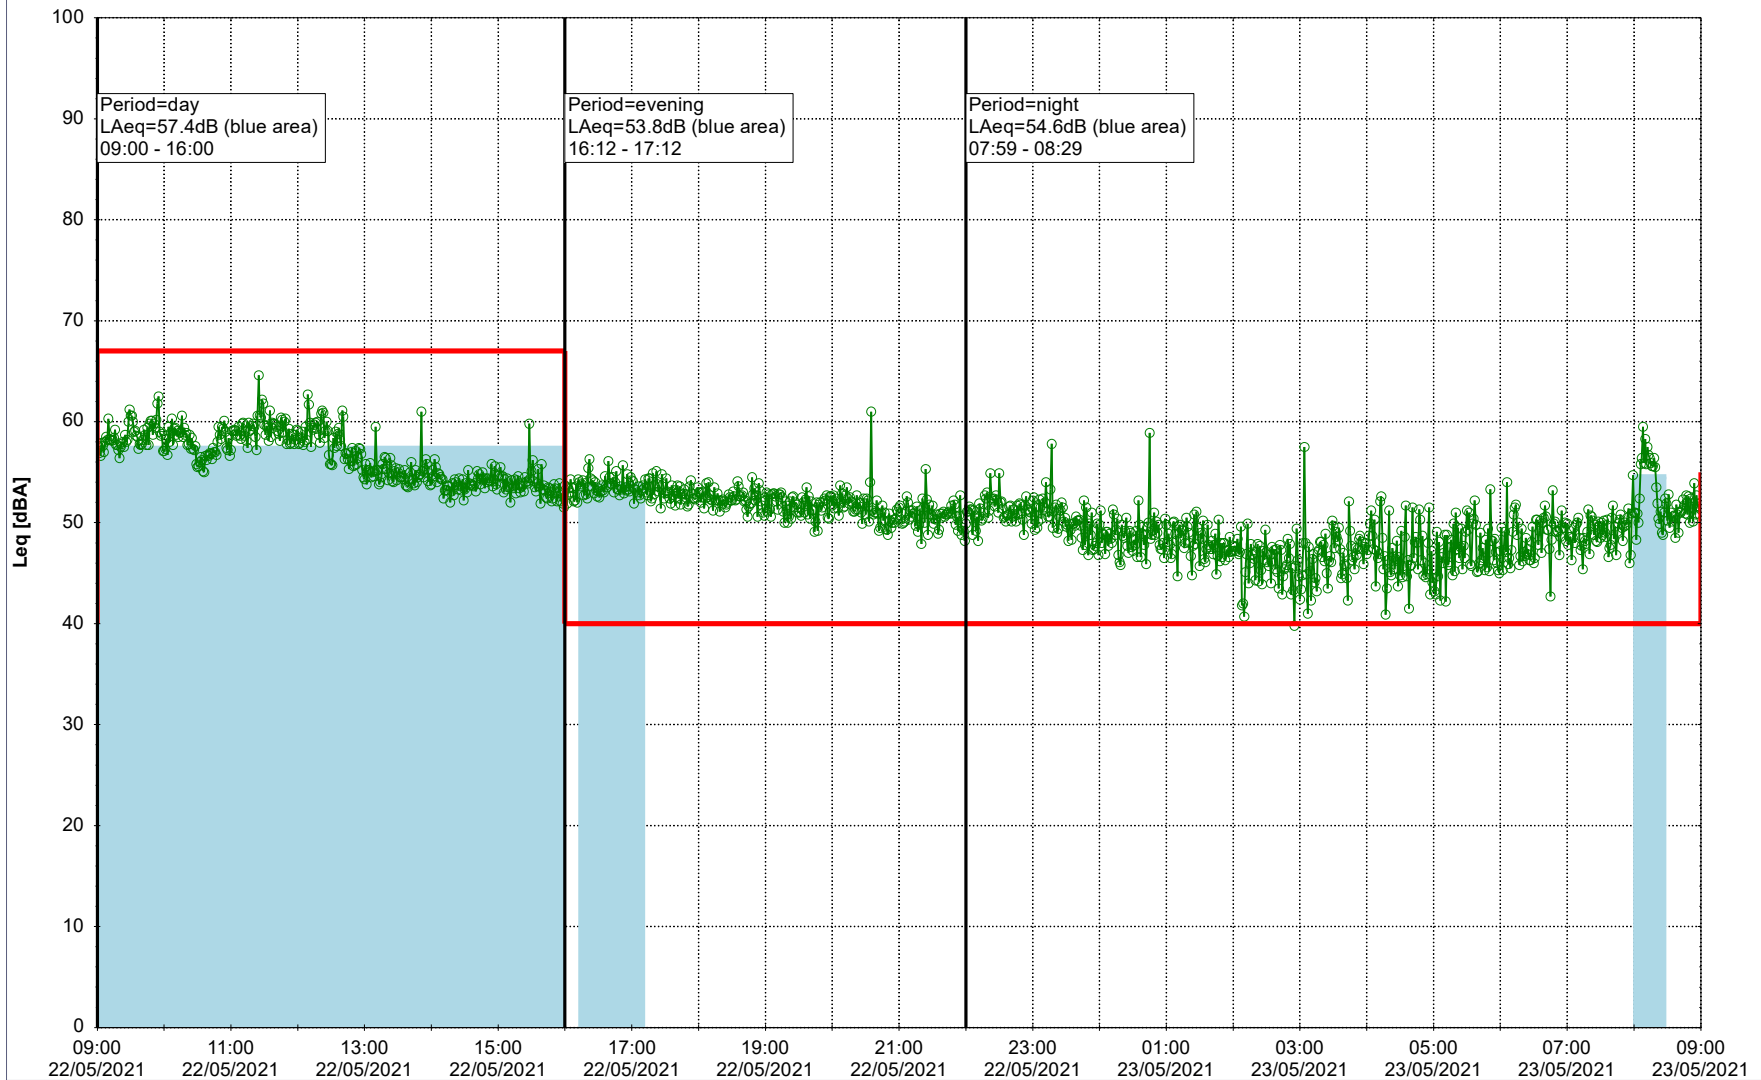

Plan View

Remarks

...

Noise Time Related Diagram

21/05/2021
22/05/2021

○○○○ SLU_NS01

Project: Kronos Sydhavnen
Construction: Sluseholmen
Location: N-V

Plan View

Remarks

- Tegholmen

Noise Time Related Diagram

22/05/2021
23/05/2021

○○○ SLU_NS01

Project: Kronos Sydhavnen
Construction: Sluseholmen
Location: N-V

Plan View

Remarks

- Tegholmen

Noise Time Related Diagram

23/05/2021
24/05/2021

○○○○ SLU_NS01