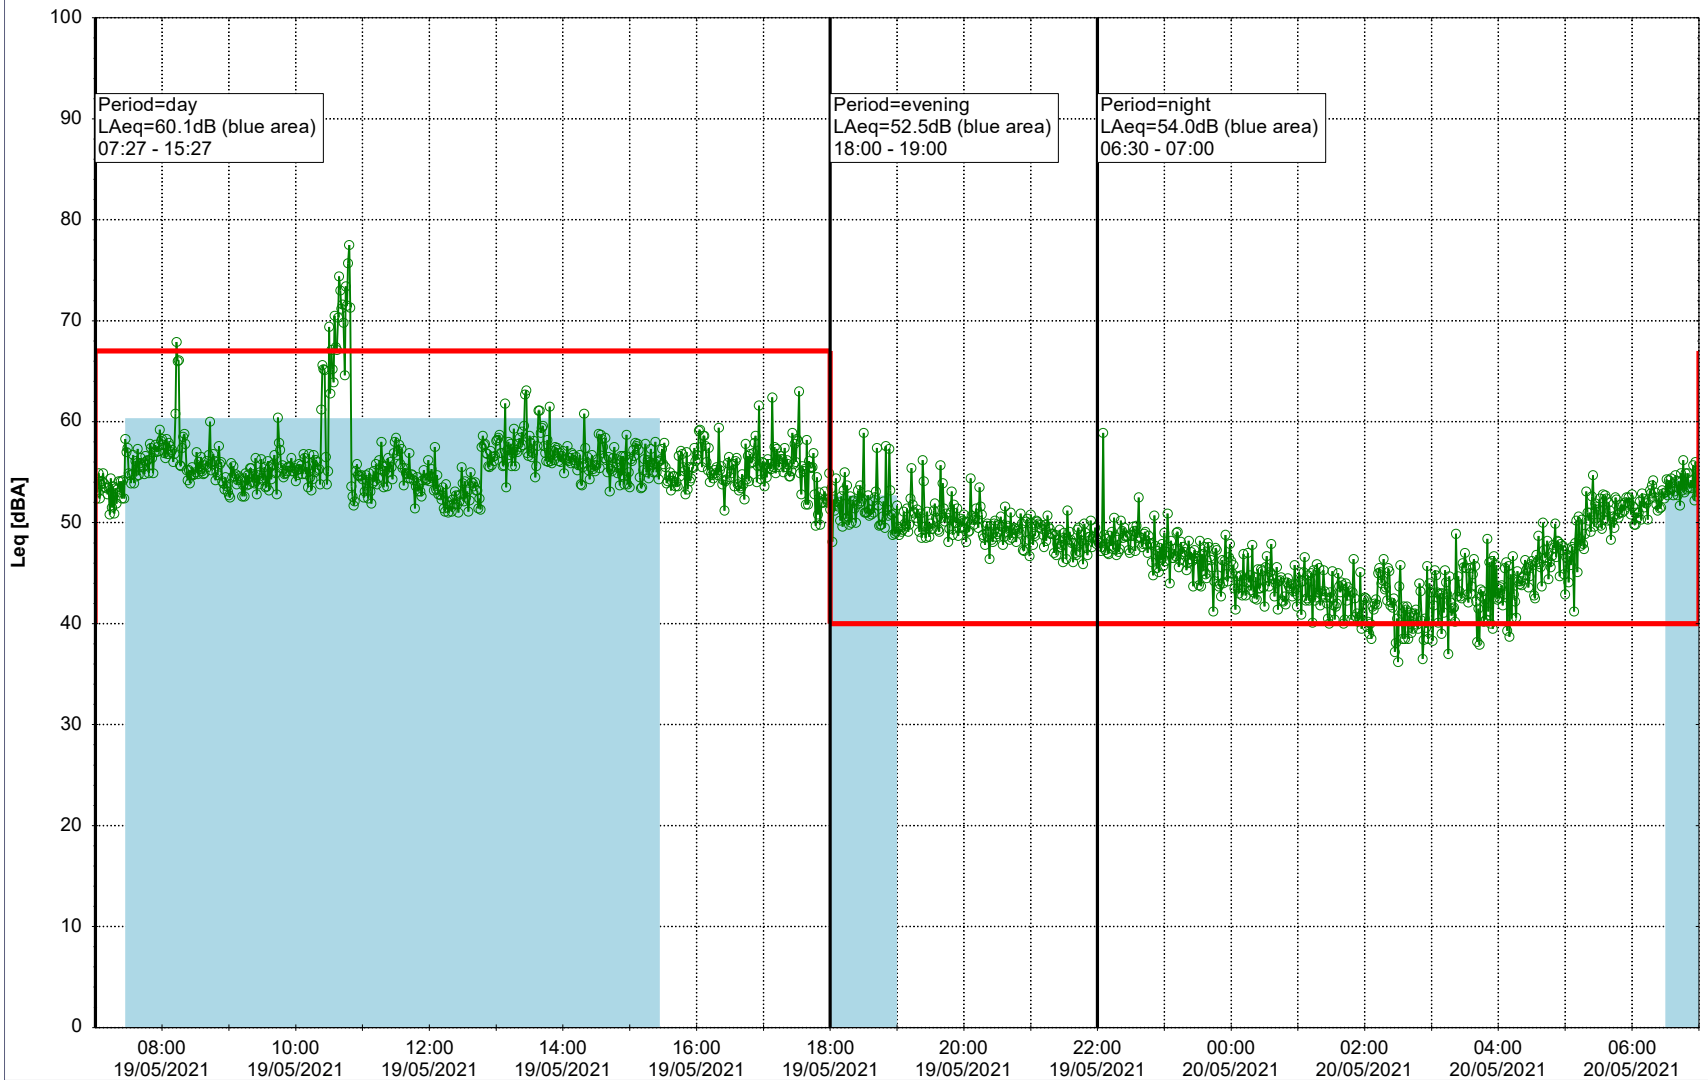

Project: Kronos Sydhavnen
Construction: Sluseholmen
Location: N-V

Plan View

Remarks

...

Noise Time Related Diagram

19/05/2021
20/05/2021

○○○○ SLU_NS01

Project: Kronos Sydhavnen
Construction: Sluseholmen
Location: N-V

Plan View

0 5 10 15 20 [m]

Remarks

...

Noise Time Related Diagram

20/05/2021
21/05/2021

○○○○ SLU_NS01

Project: Kronos Sydhavnen
Construction: Sluseholmen
Location: N-V