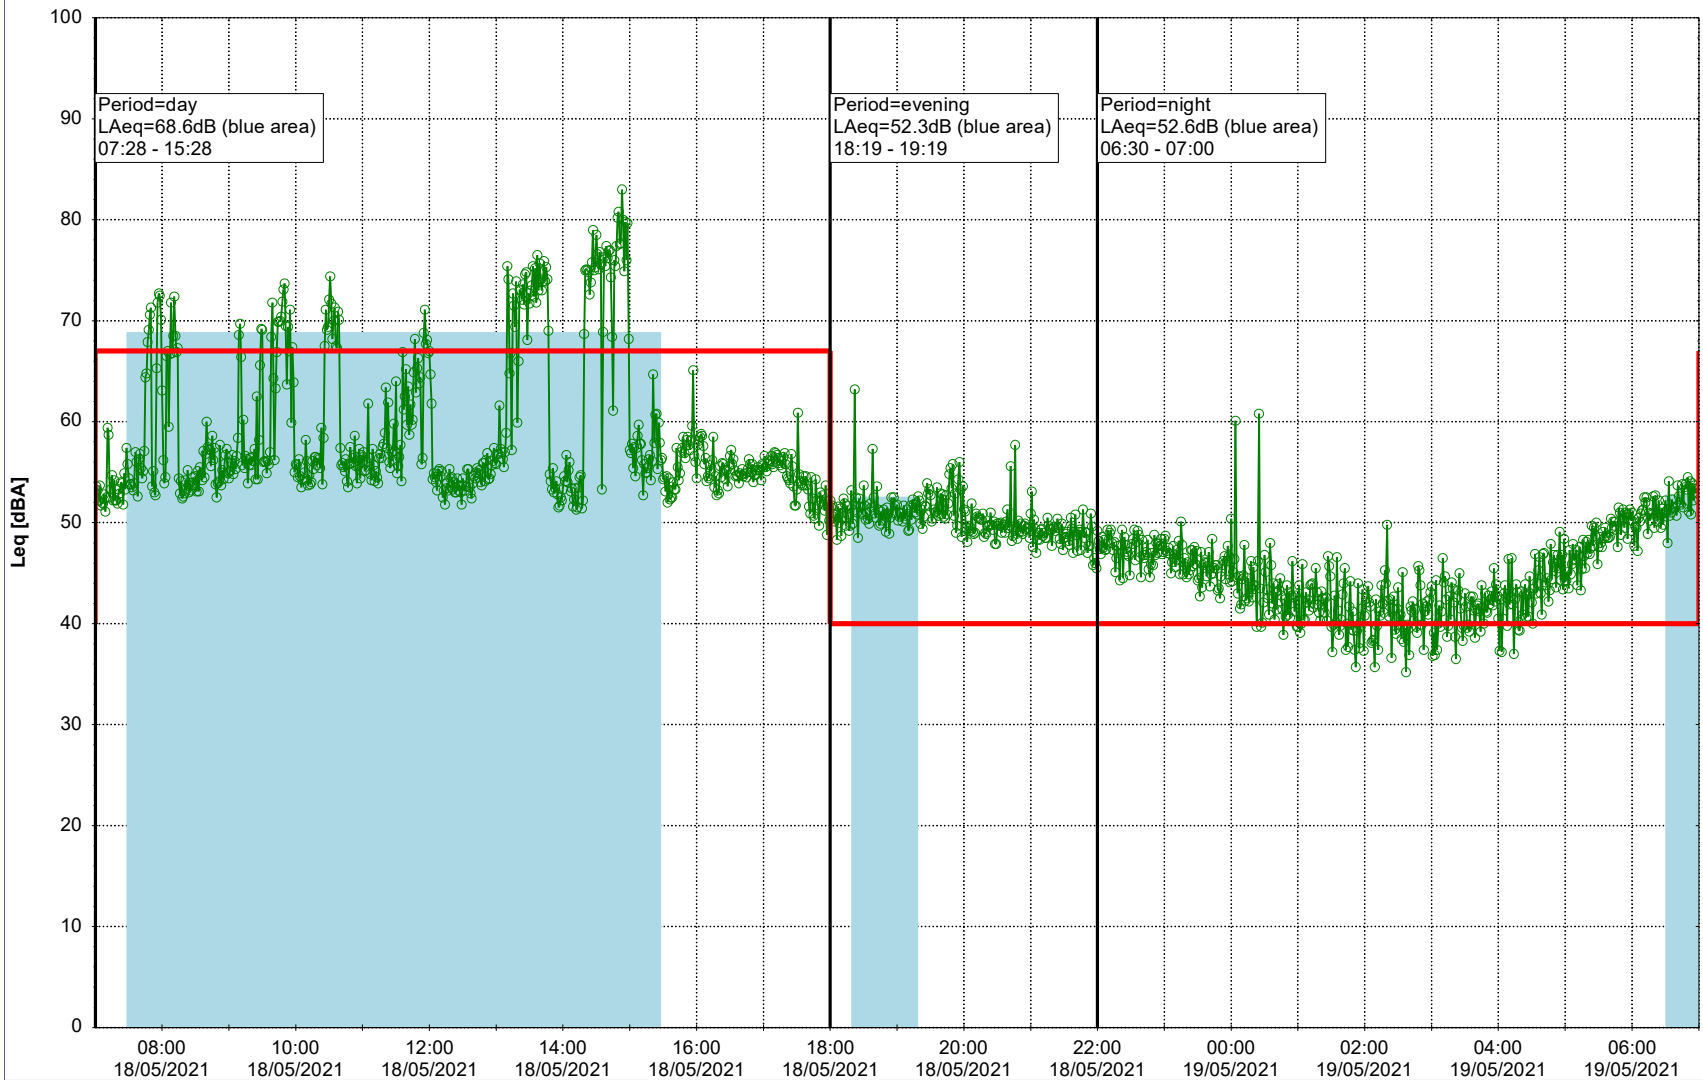

Plan View

0 5 10 15 20 [m]

Remarks

...

Noise Time Related Diagram

18/05/2021

19/05/2021

○○○○ SLU_NS01

Project: Kronos Sydhavnen
Construction: Sluseholmen
Location: N-V

Plan View

Remarks

...

Noise Time Related Diagram

19/05/2021
20/05/2021

○○○○ SLU_NS01

Project: Kronos Sydhavnen
Construction: Sluseholmen
Location: N-V

Plan View

0 5 10 15 20 [m]

Remarks

...

Noise Time Related Diagram

20/05/2021
21/05/2021

○○○○ SLU_NS01

Project: Kronos Sydhavnen
Construction: Sluseholmen
Location: N-V

Plan View

Remarks

...

Noise Time Related Diagram

21/05/2021
22/05/2021

○○○○ SLU_NS01

Project: Kronos Sydhavnen
Construction: Sluseholmen
Location: N-V

Plan View