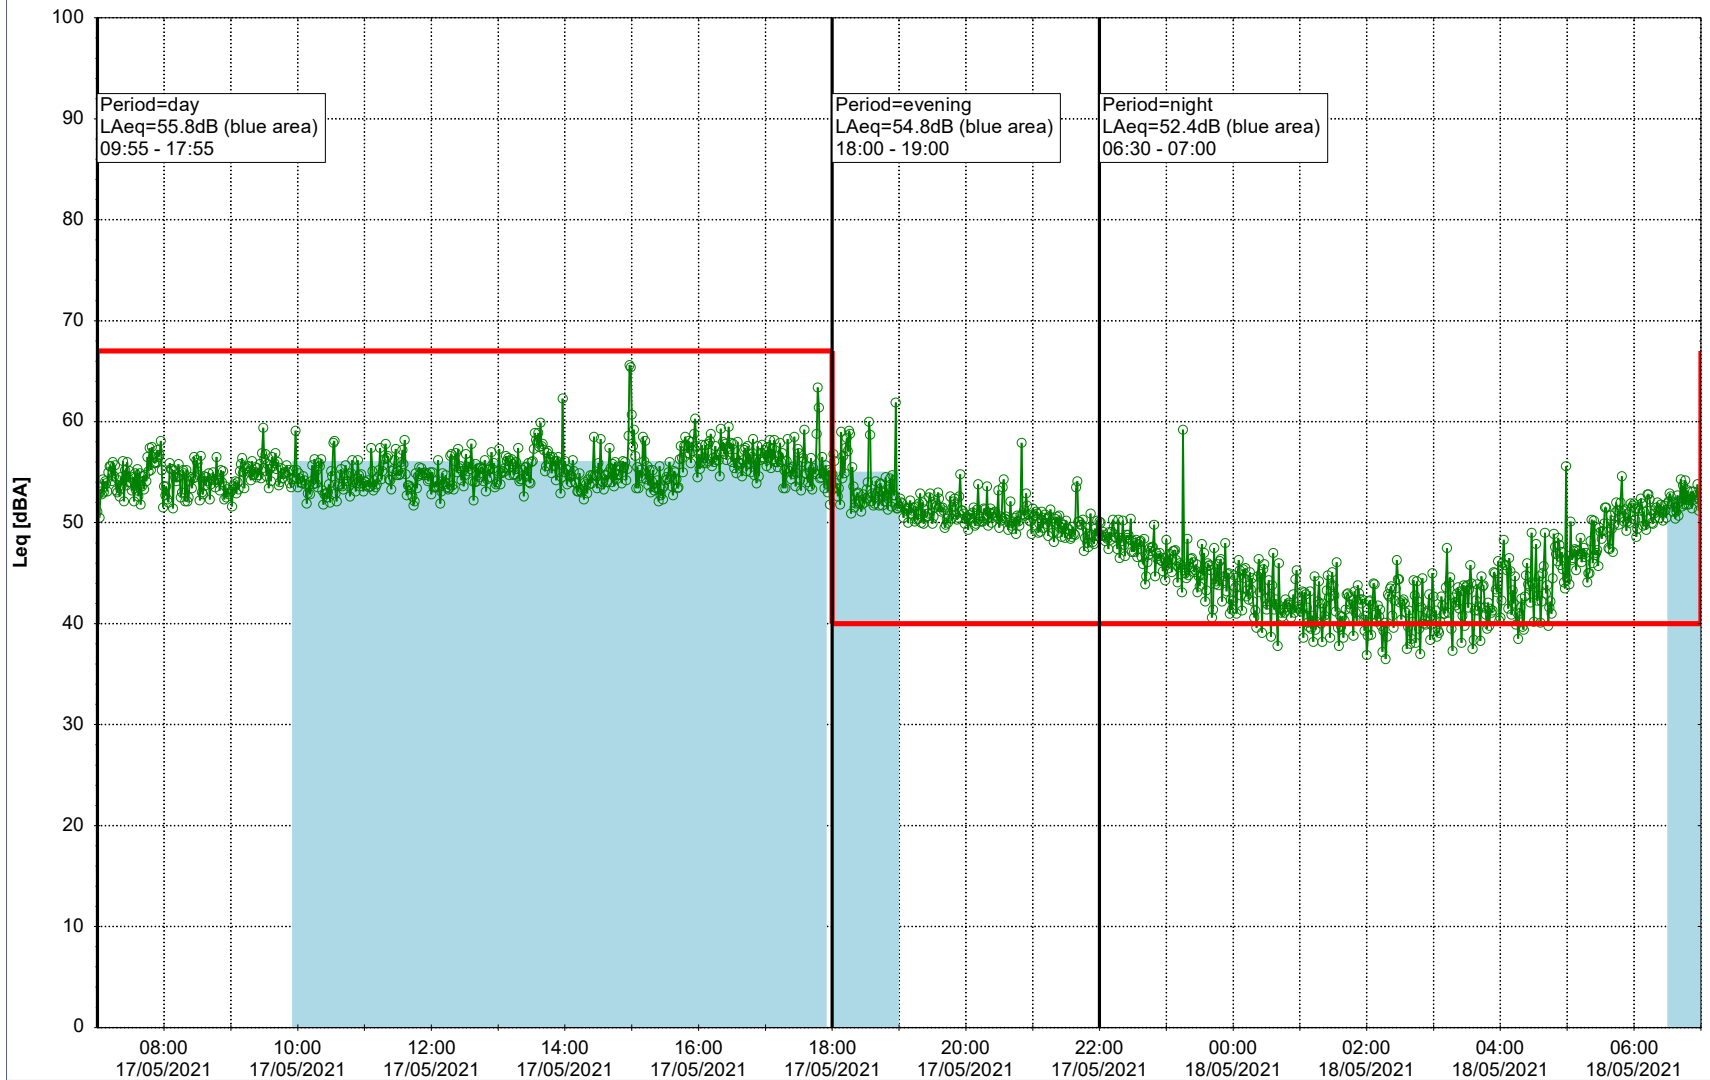

Project: Kronos Sydhavnen
Construction: Sluseholmen
Location: N-V

Plan View

Remarks

...

Noise Time Related Diagram

17/05/2021
18/05/2021

SLU_NS01

Project: Kronos Sydhavnen
Construction: Sluseholmen
Location: N-V

Project: Kronos Sydhavnen
Construction: Sluseholmen
Location: N-V

Plan View

Remarks

...

Noise Time Related Diagram

19/05/2021
20/05/2021

○○○○ SLU_NS01

Project: Kronos Sydhavnen
Construction: Sluseholmen
Location: N-V

Plan View

0 5 10 15 20 [m]

Remarks

...

Noise Time Related Diagram

20/05/2021
21/05/2021

○○○○ SLU_NS01

Project: Kronos Sydhavnen
Construction: Sluseholmen
Location: N-V

Plan View

Remarks

...

Noise Time Related Diagram

21/05/2021
22/05/2021

○○○○ SLU_NS01

Project: Kronos Sydhavnen
Construction: Sluseholmen
Location: N-V

Plan View