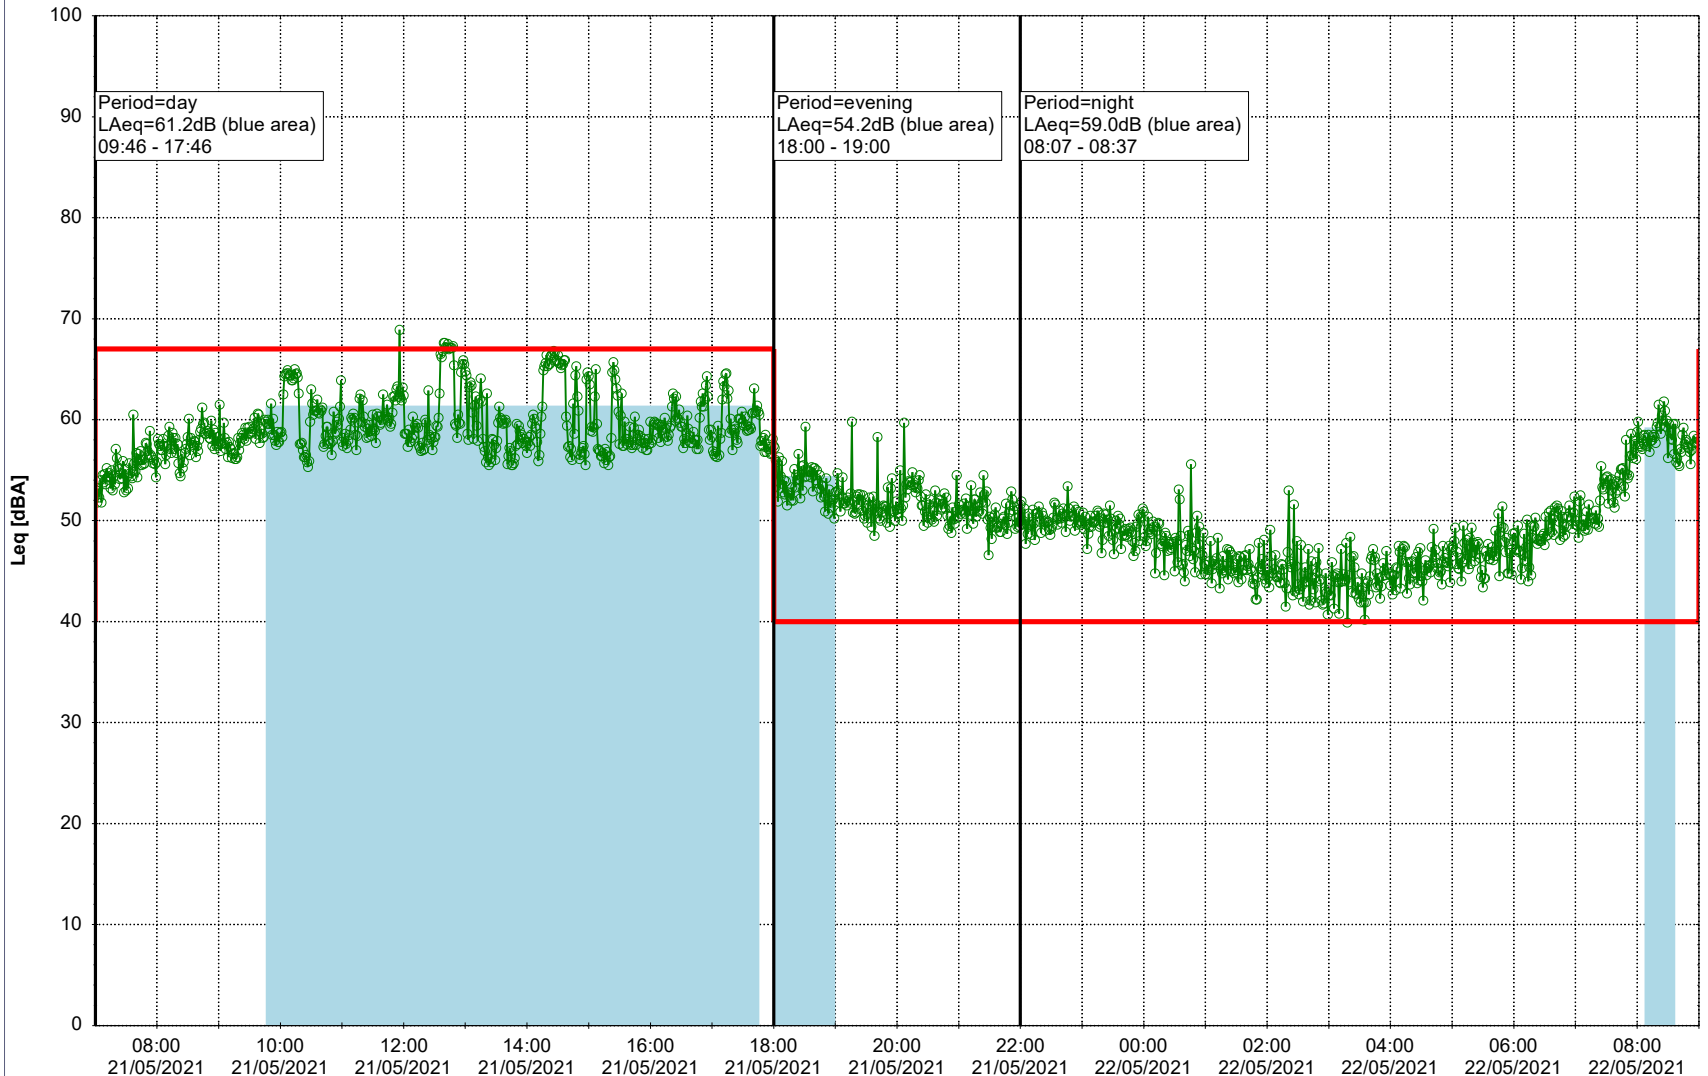

Plan View

Remarks

...

Noise Time Related Diagram

21/05/2021
22/05/2021

○○○○ SLU_NS01

Project: Kronos Sydhavnen
Construction: Sluseholmen
Location: N-V

Plan View

Remarks

- Tegholmen

Noise Time Related Diagram

22/05/2021
23/05/2021

○○○ SLU_NS01

Project: Kronos Sydhavnen
Construction: Sluseholmen
Location: N-V

Plan View

Remarks

- Tegholmen

Noise Time Related Diagram

23/05/2021
24/05/2021

○○○○ SLU_NS01