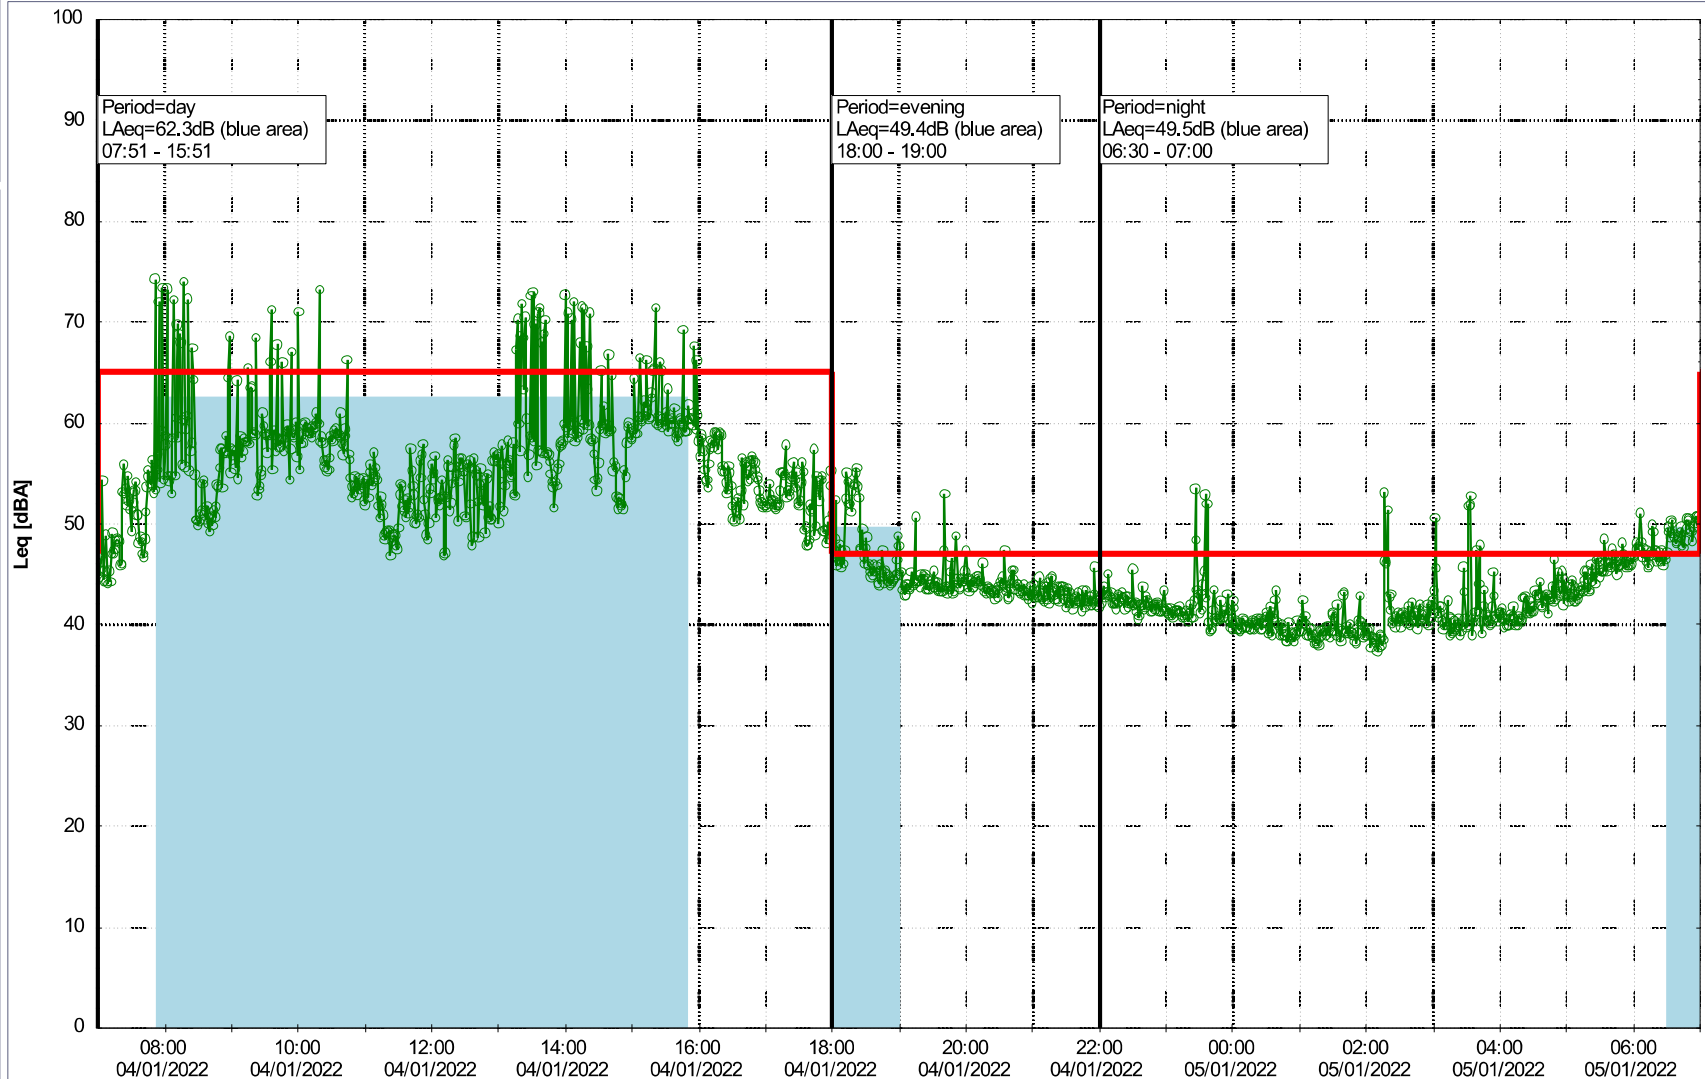

Plan View

Noise Time Related Diagram

04/01/2022
05/01/2022

○○○○ EBR-OVK_NS02

Remarks

- Ørsted Værket

Project: Kronos Sydhavnen
Construction: Enghave Brygge
Location: N-V

Plan View

Noise Time Related Diagram

05/01/2022
06/01/2022

○○○○ EBR-OVK_NS02

Remarks

- Ørsted Værket

Project: Kronos Sydhavnen
Construction: Enghave Brygge
Location: N-V

Plan View

Noise Time Related Diagram