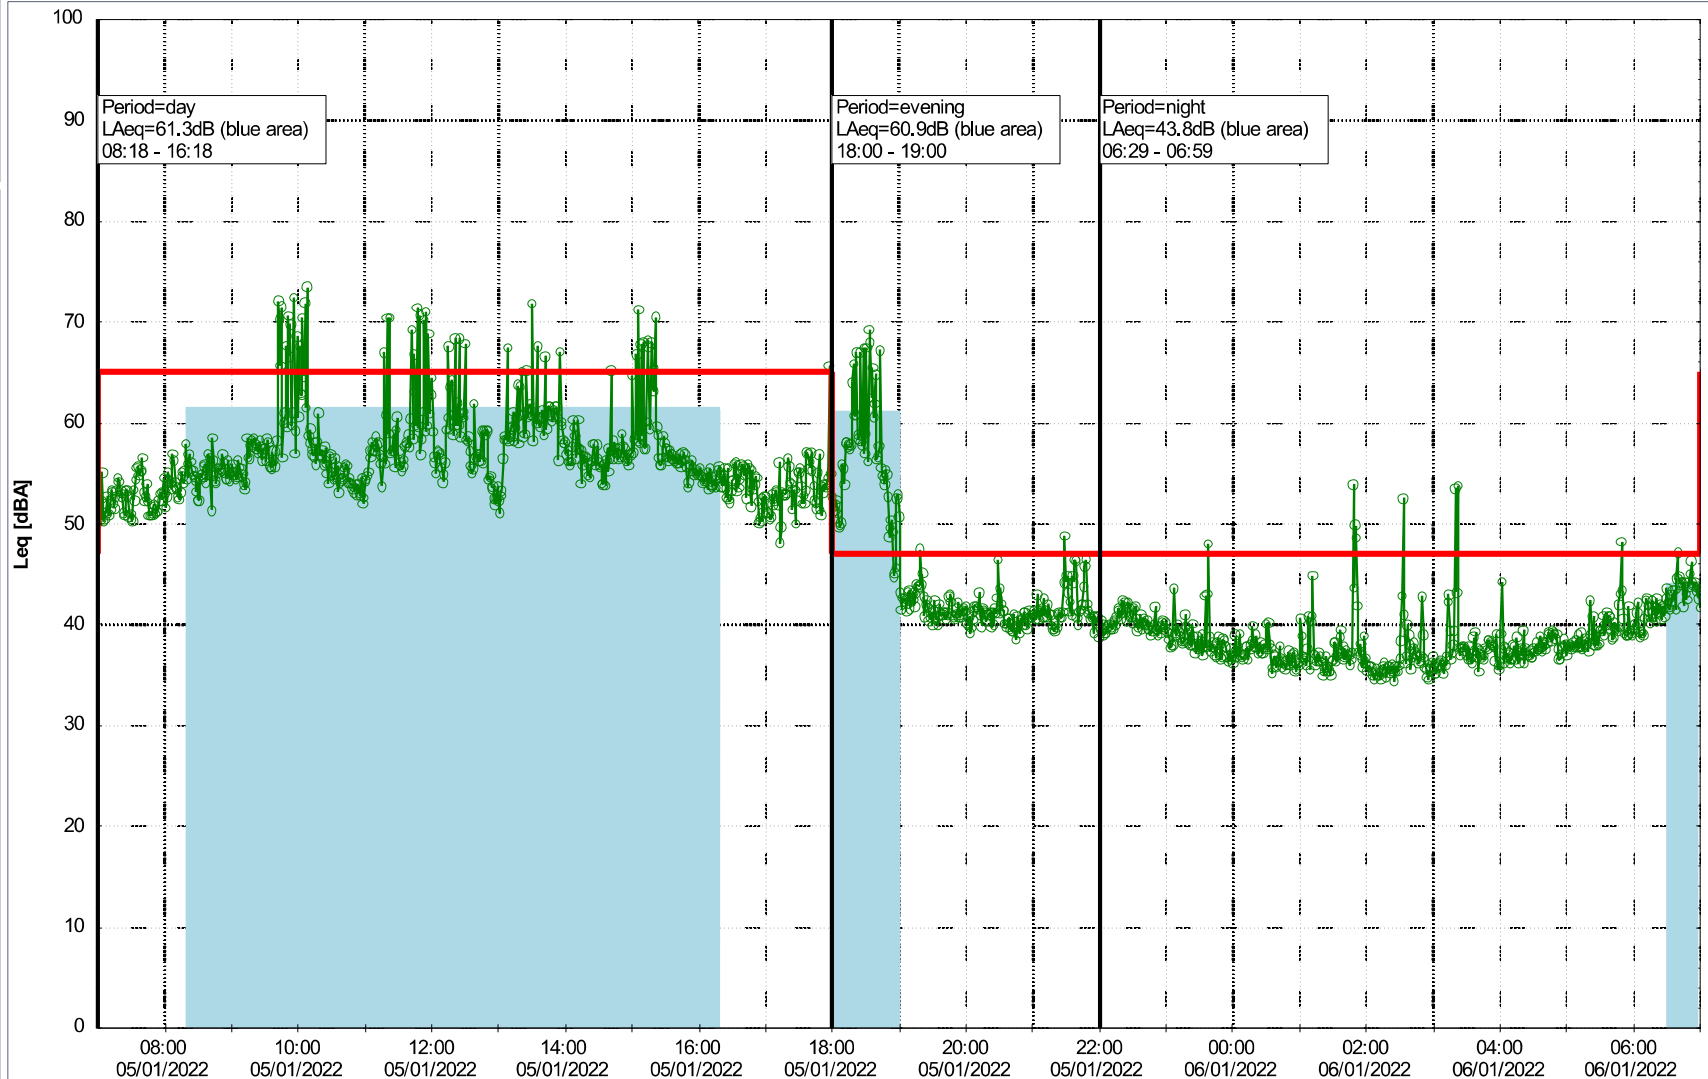

Noise Time Related Diagram

05/01/2022
06/01/2022

○○○○ EBR-OVK_NS02

Remarks

- Ørsted Værket

Project: Kronos Sydhavnen
Construction: Enghave Brygge
Location: N-V

Plan View

Noise Time Related Diagram

06/01/2022
07/01/2022

○○○ EBR-OVK_NS02

Remarks

- Ørsted Værket

Project: Kronos Sydhavnen
Construction: Enghave Brygge
Location: N-V

Plan View

Noise Time Related Diagram

07/01/2022
08/01/2022

○○○○ EBR-OVK_NS02

Remarks

- Ørsted Værket

Project: Kronos Sydhavnen
Construction: Enghave Brygge
Location: N-V

Plan View

Noise Time Related Diagram

08/01/2022
09/01/2022

○○○○ EBR-OVK_NS02

Remarks

- Ørsted Værket

Project: Kronos Sydhavnen
Construction: Enghave Brygge
Location: N-V

Plan View

Noise Time Related Diagram

09/01/2022
10/01/2022

○○○○ EBR-OVK_NS02

Remarks