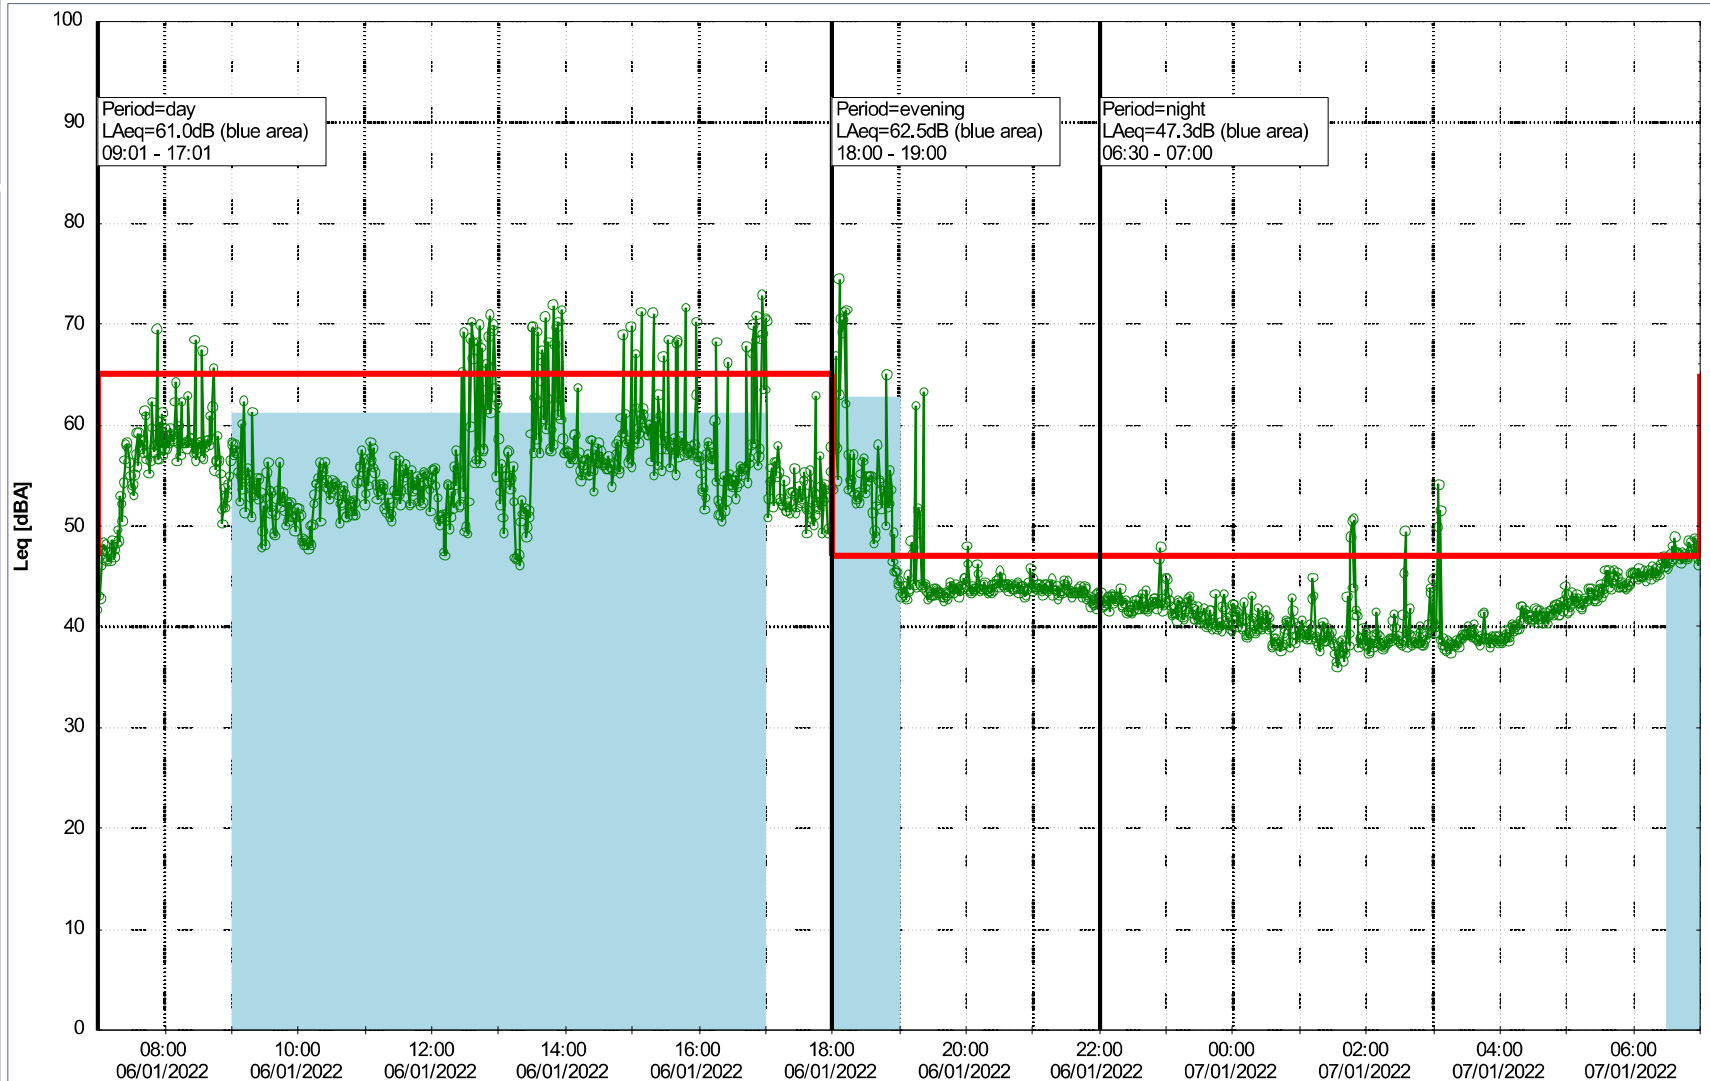

Noise Time Related Diagram

05/01/2022
06/01/2022

○○○○ EBR-OVK_NS02

Remarks

- Ørsted Værket

Project: Kronos Sydhavnen
Construction: Enghave Brygge
Location: N-V

Plan View

Noise Time Related Diagram

06/01/2022
07/01/2022

○○○ EBR-OVK_NS02

Remarks

- Ørsted Værket

Project: Kronos Sydhavnen
Construction: Enghave Brygge
Location: N-V

Plan View

Noise Time Related Diagram

07/01/2022
08/01/2022

○○○○ EBR-OVK_NS02

Remarks

- Ørsted Værket

Project: Kronos Sydhavnen
Construction: Enghave Brygge
Location: N-V

Plan View

Noise Time Related Diagram

08/01/2022
09/01/2022

○○○○ EBR-OVK_NS02

Remarks

- Ørsted Værket

Project: Kronos Sydhavnen
Construction: Enghave Brygge
Location: N-V

Plan View

Noise Time Related Diagram

09/01/2022
10/01/2022

○○○○ EBR-OVK_NS02

Remarks