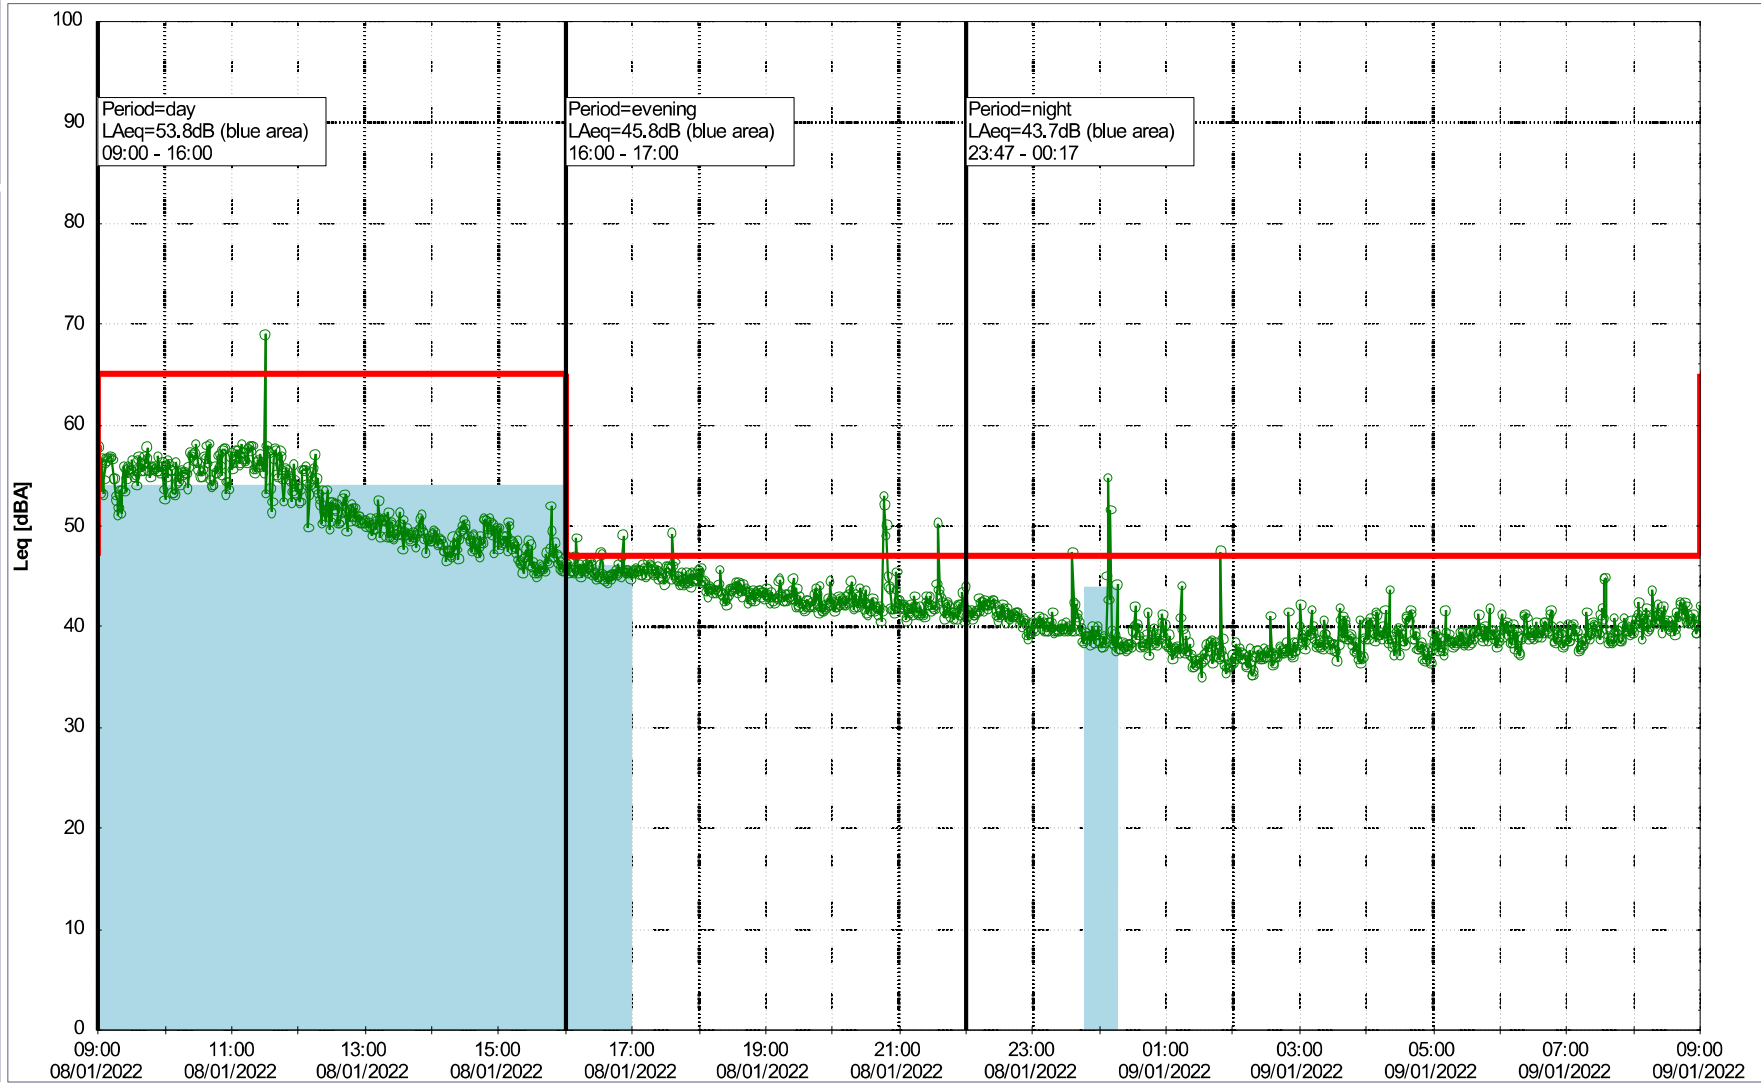

○○○○ EBR-OVK_NS02

Remarks

- Ørsted Værket

Project: Kronos Sydhavnen
Construction: Enghave Brygge
Location: N-V

Plan View

Noise Time Related Diagram

08/01/2022
09/01/2022

○○○○ EBR-OVK_NS02

Remarks

- Ørsted Værket

Project: Kronos Sydhavnen
Construction: Enghave Brygge
Location: N-V

Plan View

Noise Time Related Diagram

09/01/2022
10/01/2022

○○○○ EBR-OVK_NS02

Remarks