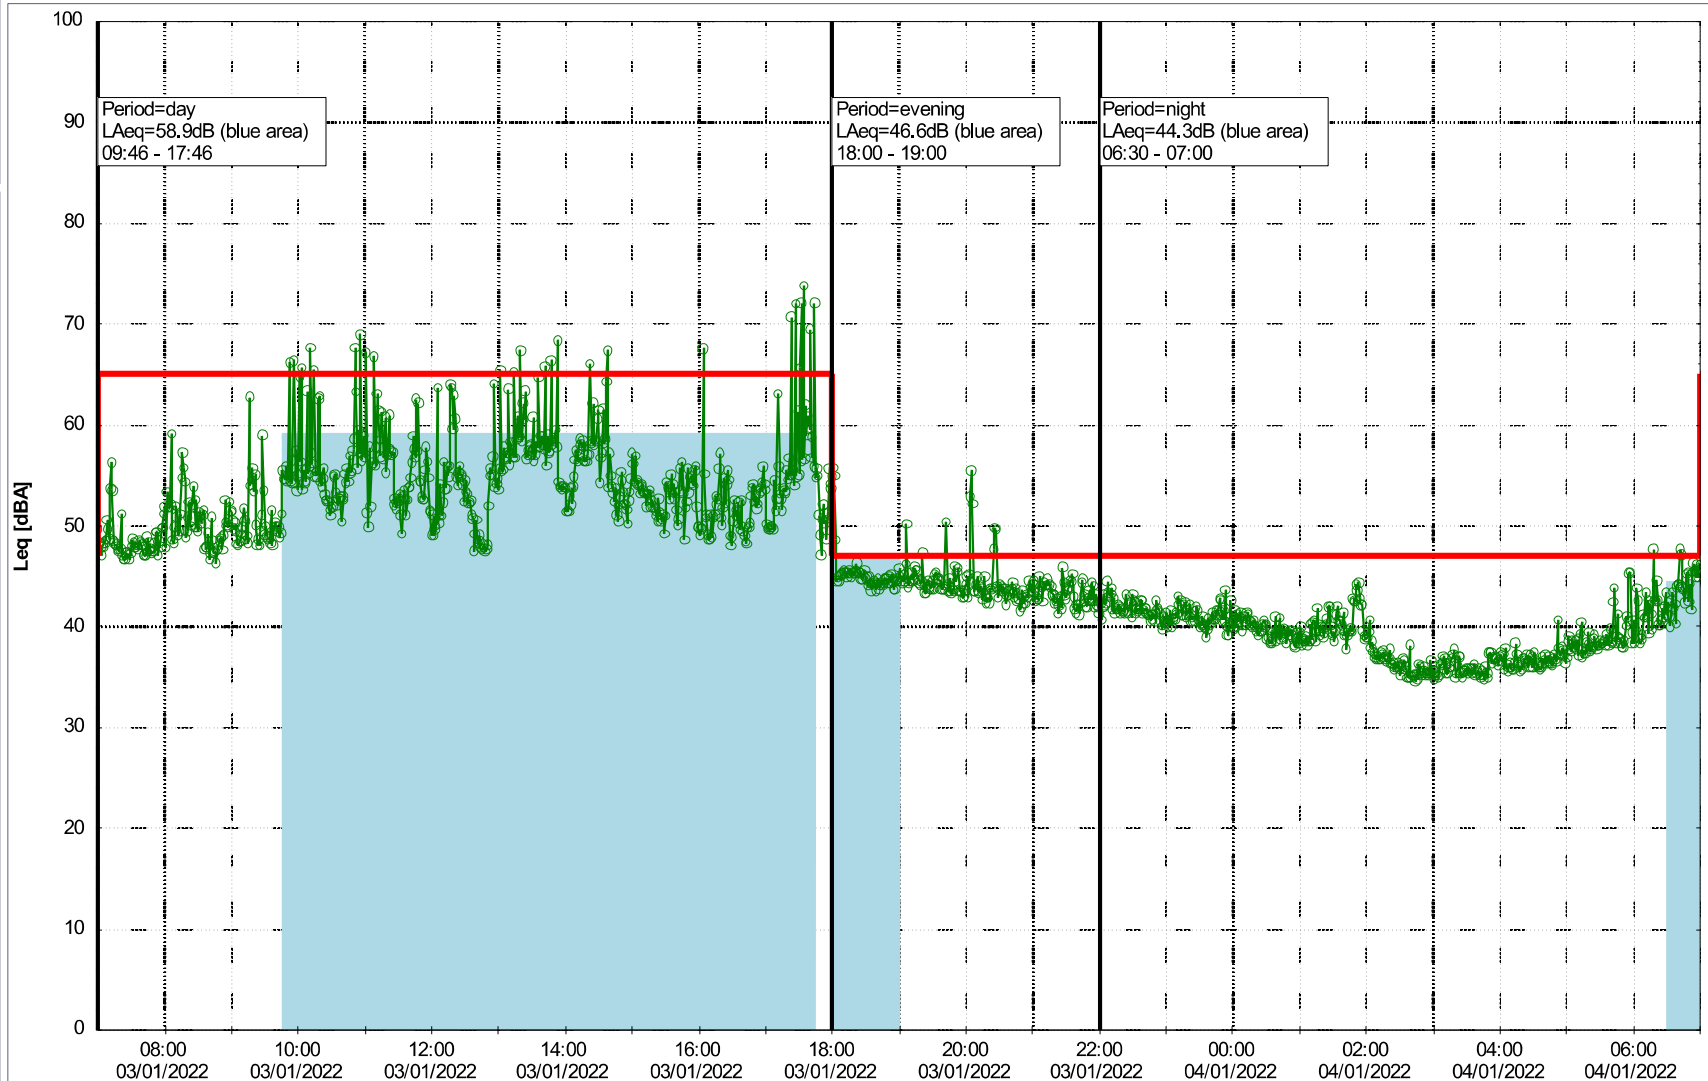

Project: Kronos Sydhavnen
Construction: Enghave Brygge
Location: N-V

Plan View

Noise Time Related Diagram

03/01/2022
04/01/2022

○○○○ EBR-OVK_NS02

Remarks

- Ørsted Værket

Project: Kronos Sydhavnen
Construction: Enghave Brygge
Location: N-V

Plan View

Noise Time Related Diagram

04/01/2022
05/01/2022

○○○○ EBR-OVK_NS02

Remarks

- Ørsted Værket

Project: Kronos Sydhavnen
Construction: Enghave Brygge
Location: N-V

Plan View

Noise Time Related Diagram

05/01/2022
06/01/2022

○○○○ EBR-OVK_NS02

Remarks

- Ørsted Værket

Project: Kronos Sydhavnen
Construction: Enghave Brygge
Location: N-V

Plan View

Noise Time Related Diagram