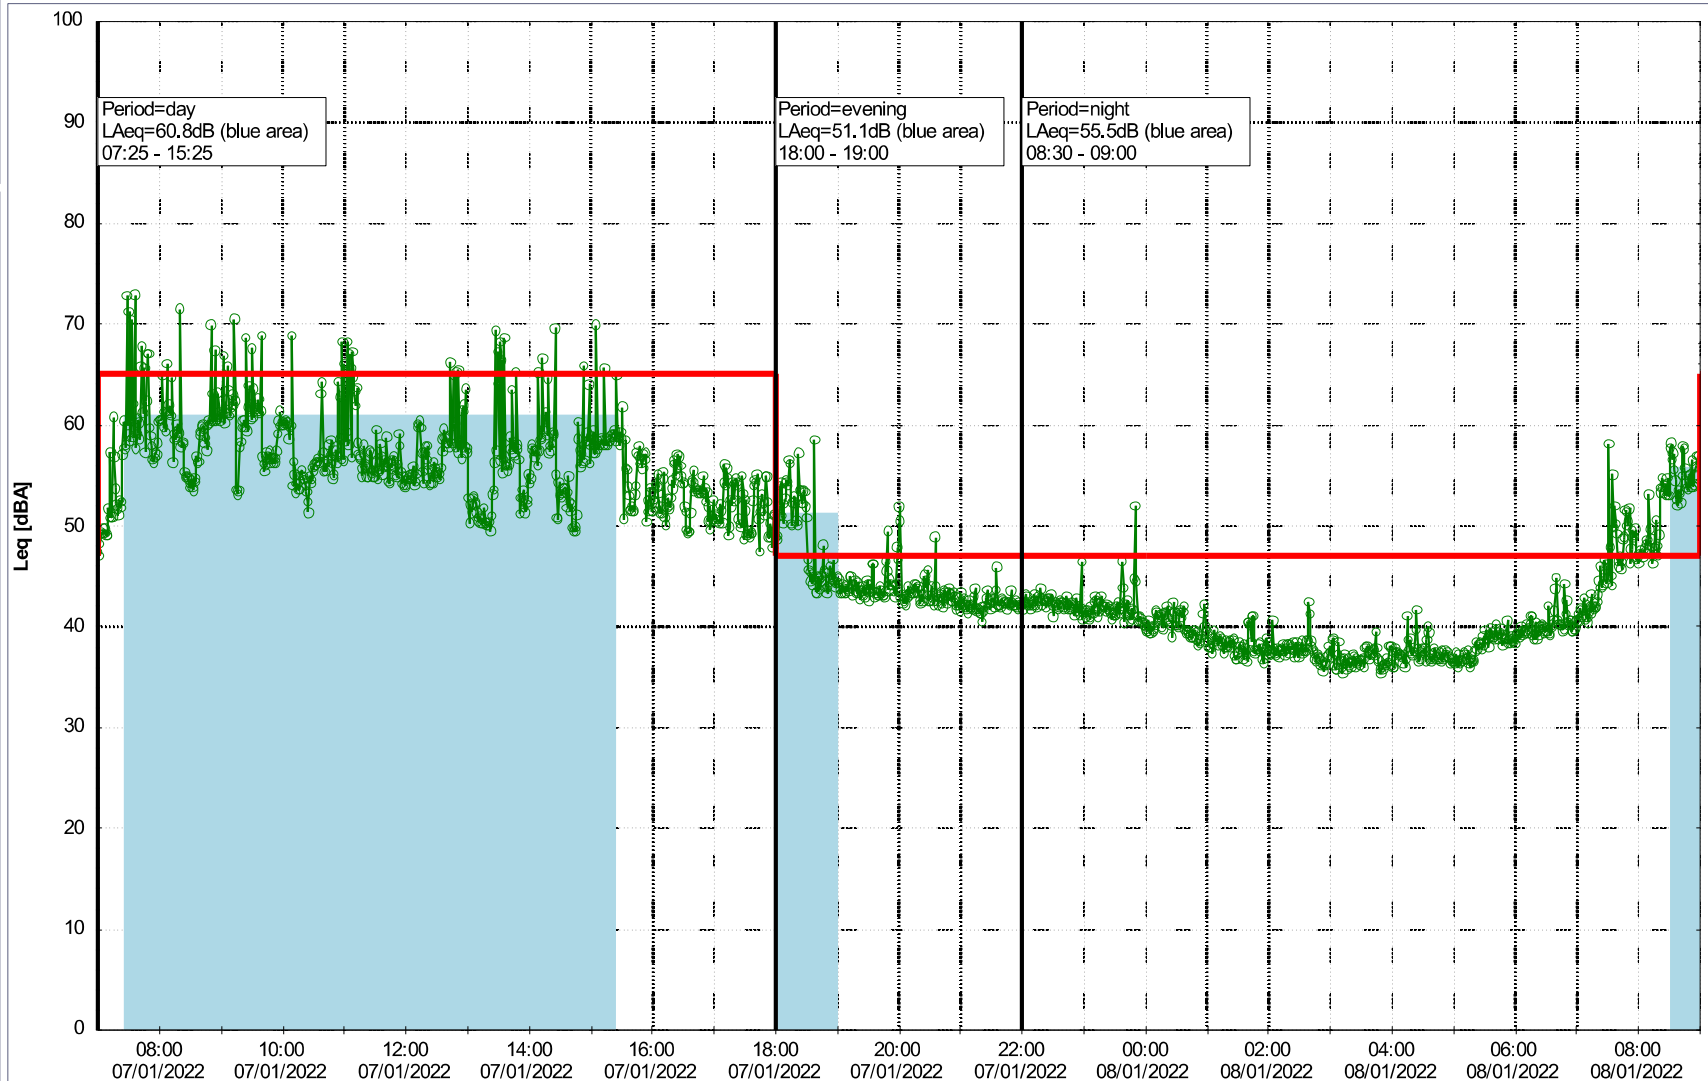

06/01/2022
07/01/2022

○○○ EBR-OVK_NS02

Remarks

- Ørsted Værket

Project: Kronos Sydhavnen
Construction: Enghave Brygge
Location: N-V

Plan View

Noise Time Related Diagram

07/01/2022
08/01/2022

○○○○ EBR-OVK_NS02

Remarks

- Ørsted Værket

Project: Kronos Sydhavnen
Construction: Enghave Brygge
Location: N-V

Plan View

Noise Time Related Diagram

08/01/2022
09/01/2022

○○○○ EBR-OVK_NS02

Remarks

- Ørsted Værket

Project: Kronos Sydhavnen
Construction: Enghave Brygge
Location: N-V

Plan View

Noise Time Related Diagram

09/01/2022
10/01/2022

○○○○ EBR-OVK_NS02

Remarks