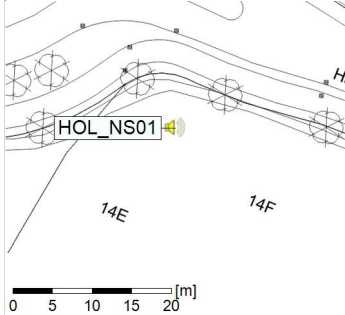

Project: Kronos Sydhavnen
Construction: Havneholmen
Location: N-V

Plan View

Remarks

...

Noise Time Related Diagram

04/04/2022
05/04/2022

○ ○ ○ ○ HOL_NS01

Project: Kronos Sydhavnen
Construction: Havneholmen
Location: N-V

Plan View

Remarks

...

Noise Time Related Diagram

05/04/2022
06/04/2022

○ ○ ○ ○ HOL_NS01

Project: Kronos Sydhavnen
Construction: Havneholmen
Location: N-V

Plan View

Noise Time Related Diagram

08/04/2022
09/04/2022

○ ○ ○ ○ HOL_NS01

Project: Kronos Sydhavnen
Construction: Havneholmen
Location: N-V

Plan View

Remarks

...

Noise Time Related Diagram

09/04/2022
10/04/2022

○ ○ ○ ○ HOL_NS01

Project: Kronos Sydhavnen
Construction: Havneholmen
Location: N-V

Plan View

Remarks

...

Noise Time Related Diagram

10/04/2022
11/04/2022