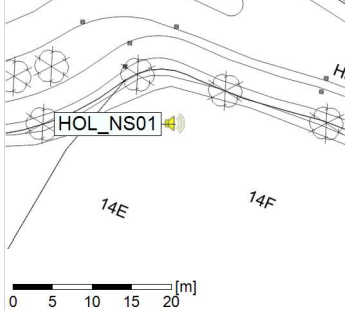

Project: Kronos Sydhavnen
Construction: Havneholmen
Location: N-V

Plan View

Remarks

...

Noise Time Related Diagram

04/04/2022
05/04/2022

○ ○ ○ ○ HOL_NS01

Project: Kronos Sydhavnen
Construction: Havneholmen
Location: N-V

Plan View

Remarks

...

Noise Time Related Diagram

05/04/2022
06/04/2022

○ ○ ○ ○ HOL_NS01

Project: Kronos Sydhavnen
Construction: Havneholmen
Location: N-V

Plan View

Noise Time Related Diagram

08/04/2022
09/04/2022

○ ○ ○ ○ HOL_NS01

Project: Kronos Sydhavnen
Construction: Havneholmen
Location: N-V

Plan View

Remarks

...

Noise Time Related Diagram