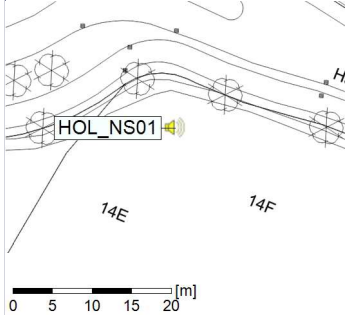

Plan View

Remarks

...

Noise Time Related Diagram

05/04/2022
06/04/2022

○ ○ ○ ○ HOL_NS01

Project: Kronos Sydhavnen
Construction: Havneholmen
Location: N-V

Plan View