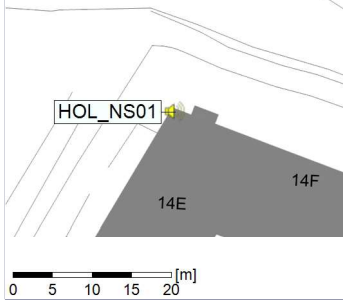

...

Noise Time Related Diagram

07/04/2022
08/04/2022

○ ○ ○ ○ HOL_NS01

Project: Kronos Sydhavnen
Construction: Havneholmen
Location: N-V

Plan View

Remarks

...