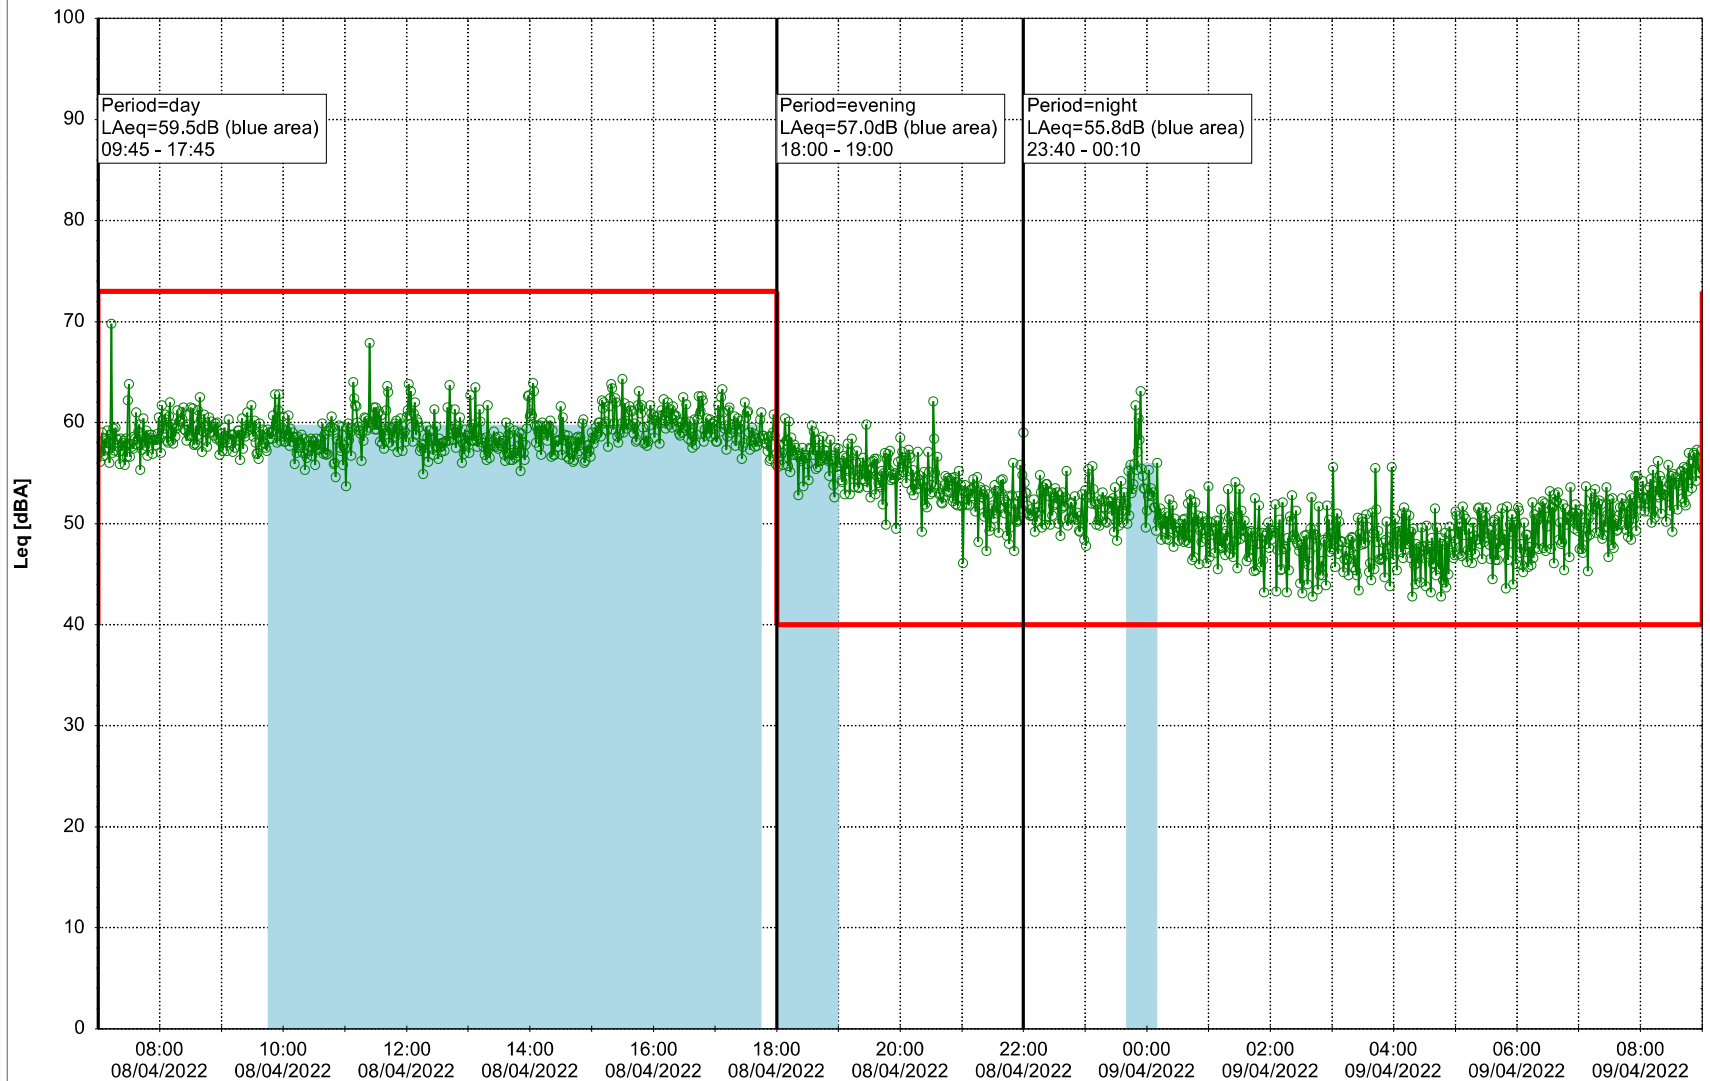

...

Noise Time Related Diagram

07/04/2022
08/04/2022

○ ○ ○ ○ HOL_NS01

Project: Kronos Sydhavnen
Construction: Havneholmen
Location: N-V

Plan View

Remarks

...

Noise Time Related Diagram

08/04/2022
09/04/2022

○ ○ ○ ○ HOL_NS01

Project: Kronos Sydhavnen
Construction: Havneholmen
Location: N-V

Plan View

Remarks

...

Noise Time Related Diagram