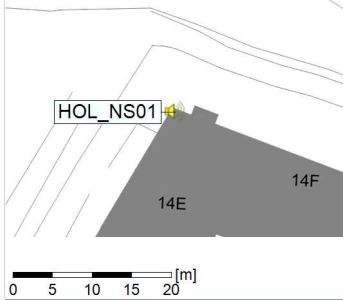

Noise Time Related Diagram

08/04/2022
09/04/2022

○ ○ ○ ○ HOL_NS01

Project: Kronos Sydhavnen
Construction: Havneholmen
Location: N-V

Plan View

Remarks

...

Noise Time Related Diagram