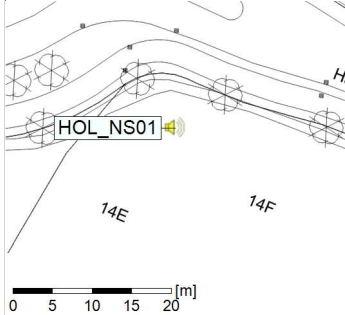

Remarks

...

Noise Time Related Diagram

06/04/2022
07/04/2022

○ ○ ○ ○ HOL_NS01

Project: Kronos Sydhavnen
Construction: Havneholmen
Location: N-V

Plan View

Remarks

...

Noise Time Related Diagram

07/04/2022
08/04/2022

○ ○ ○ ○ HOL_NS01

Project: Kronos Sydhavnen
Construction: Havneholmen
Location: N-V

Plan View

Remarks

...