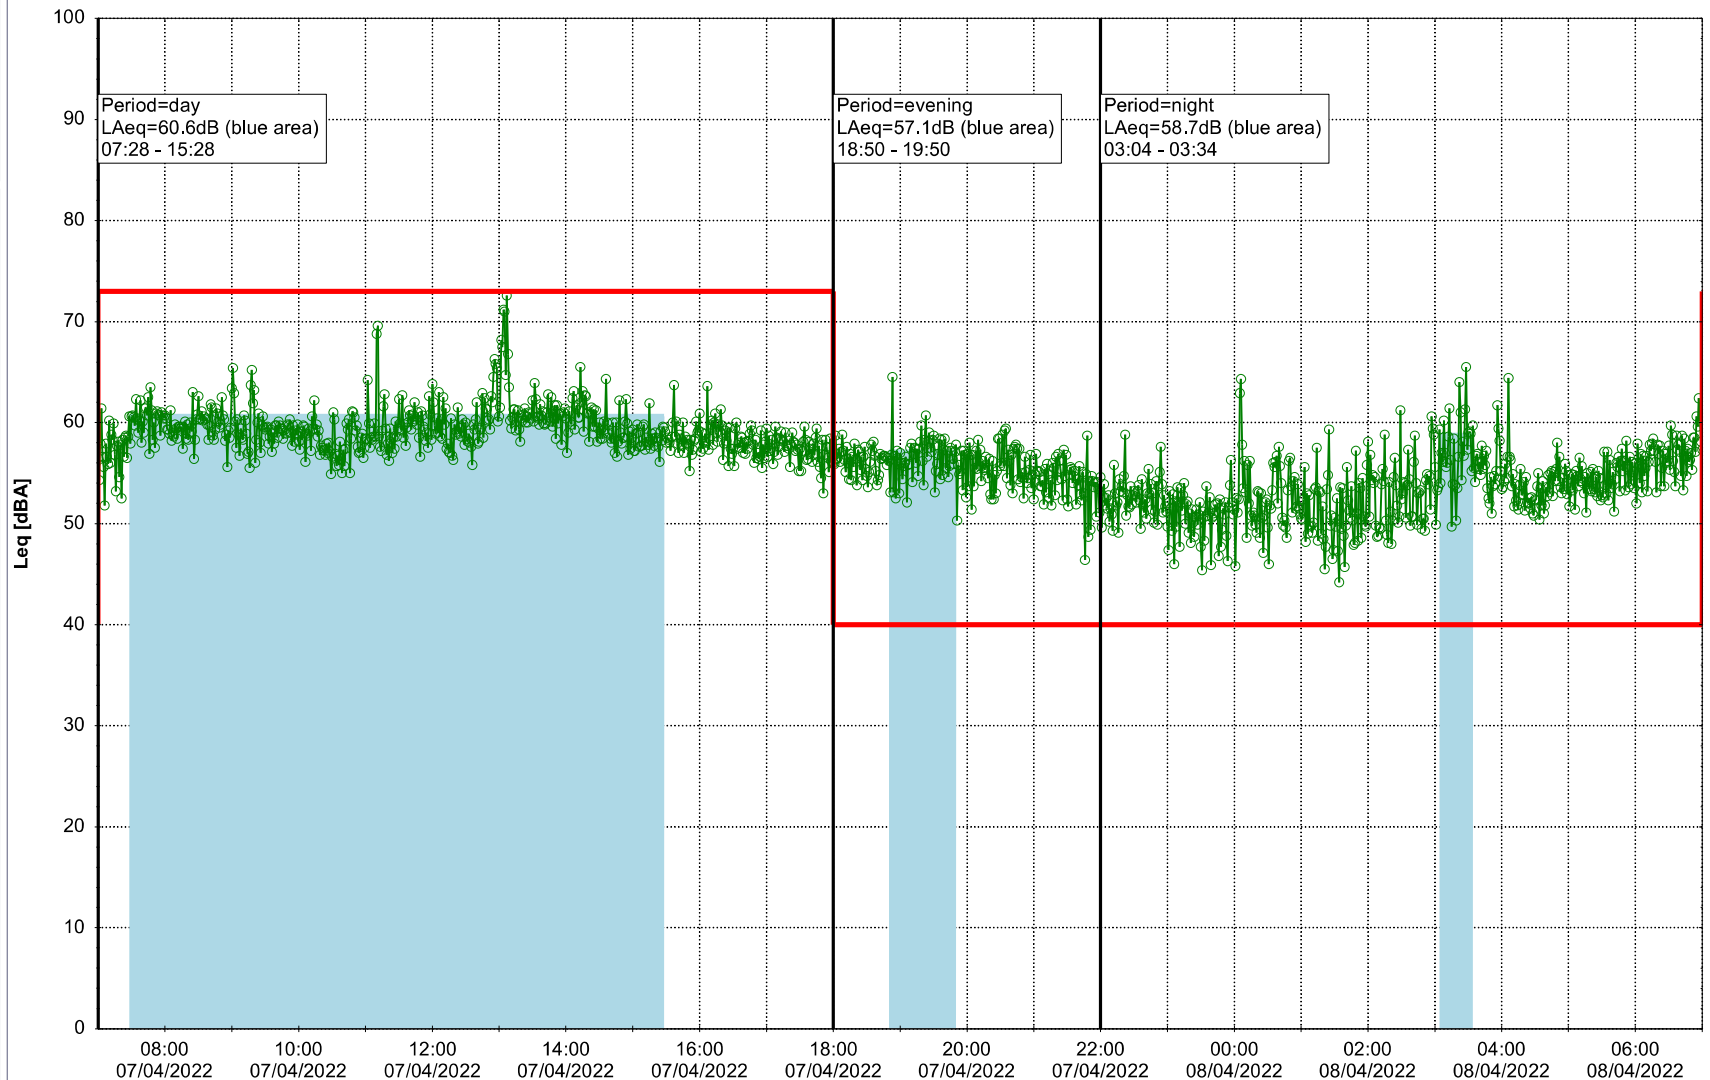

Remarks

...

Noise Time Related Diagram

06/04/2022
07/04/2022

○ ○ ○ ○ HOL_NS01

Project: Kronos Sydhavnen
Construction: Havneholmen
Location: N-V

Plan View

Remarks

...

Noise Time Related Diagram

07/04/2022
08/04/2022

○ ○ ○ ○ HOL_NS01

Project: Kronos Sydhavnen
Construction: Havneholmen
Location: N-V

Plan View

Remarks

...

Noise Time Related Diagram

08/04/2022
09/04/2022

○ ○ ○ ○ HOL_NS01

Project: Kronos Sydhavnen
Construction: Havneholmen
Location: N-V

Plan View

Remarks

...

Noise Time Related Diagram