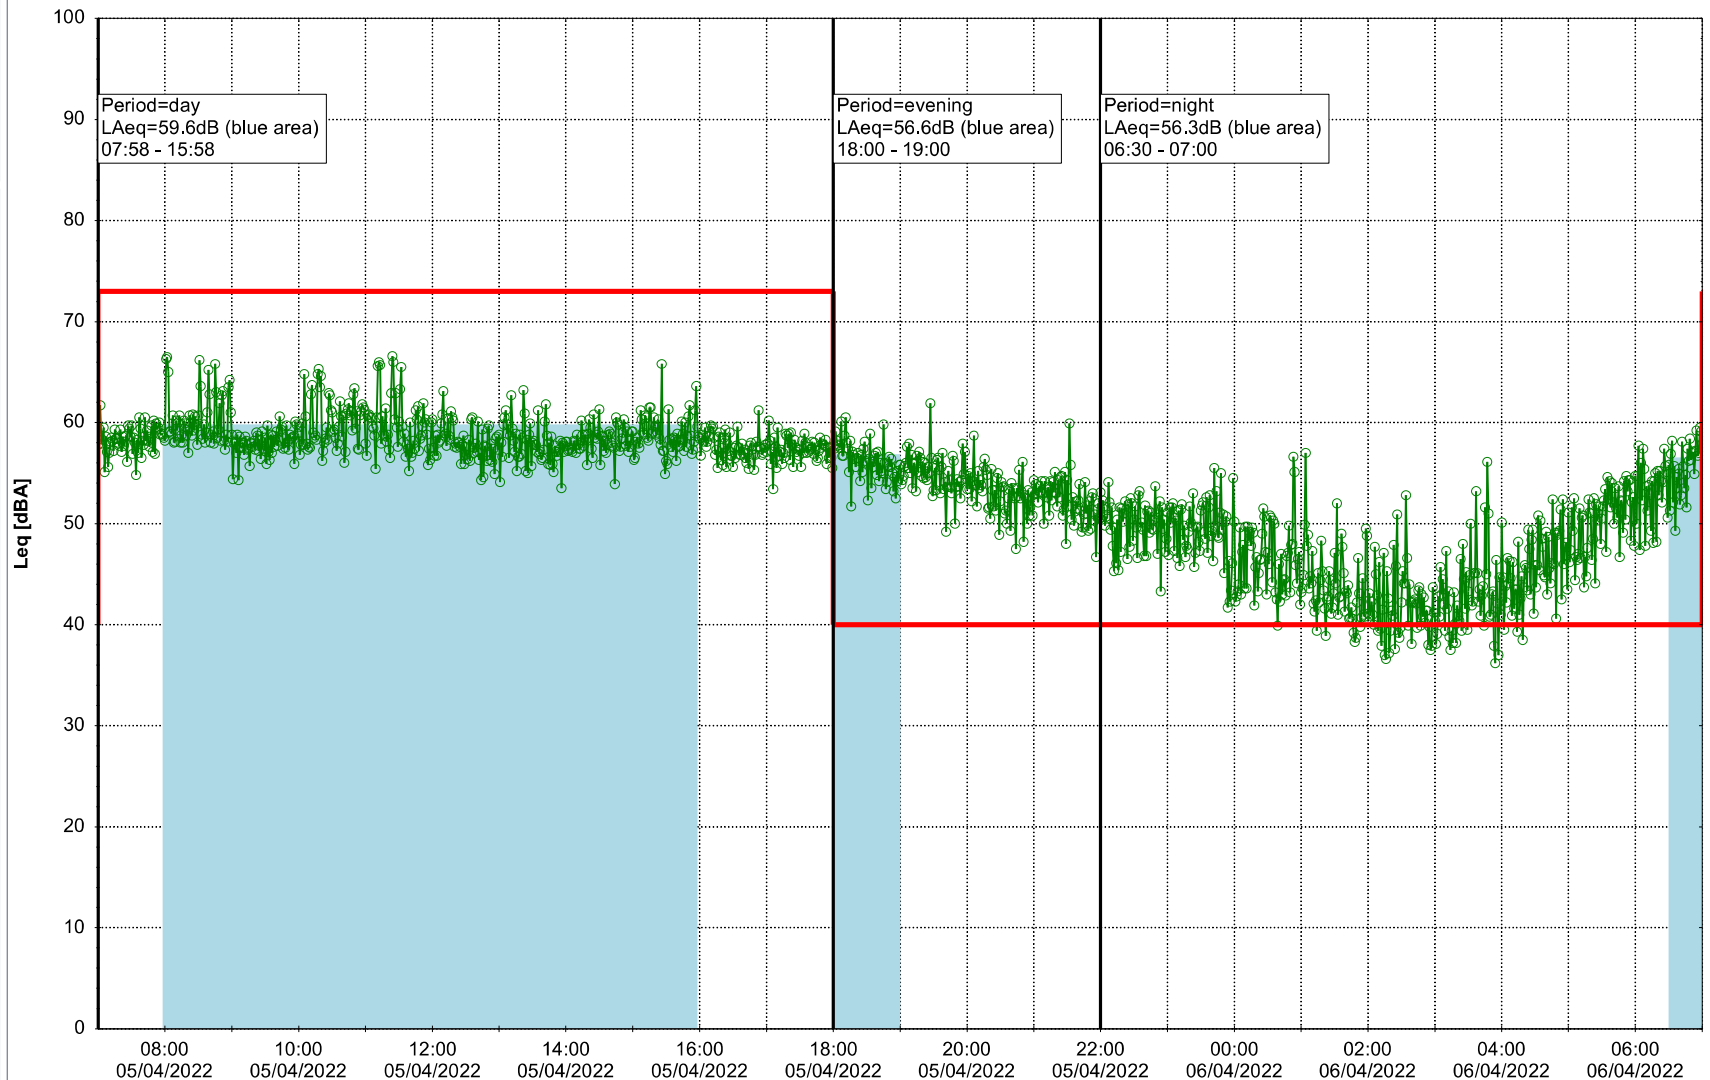

Plan View

Remarks

...

Noise Time Related Diagram

05/04/2022
06/04/2022

○ ○ ○ ○ HOL_NS01

Project: Kronos Sydhavnen
Construction: Havneholmen
Location: N-V

Plan View

Remarks

...

Noise Time Related Diagram

06/04/2022
07/04/2022

○ ○ ○ ○ HOL_NS01

Project: Kronos Sydhavnen
Construction: Havneholmen
Location: N-V

Plan View

Remarks

Noise Time Related Diagram

08/04/2022
09/04/2022

○ ○ ○ ○ HOL_NS01

Project: Kronos Sydhavnen
Construction: Havneholmen
Location: N-V

Plan View

Remarks

...

Noise Time Related Diagram