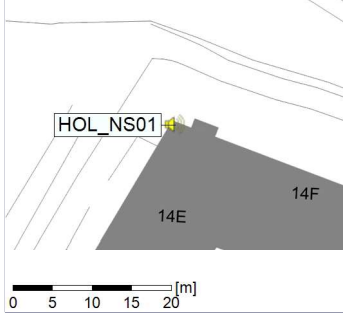

09/04/2022
10/04/2022

○ ○ ○ ○ HOL_NS01

Project: Kronos Sydhavnen
Construction: Havneholmen
Location: N-V

Plan View

Remarks

...

Noise Time Related Diagram

10/04/2022
11/04/2022