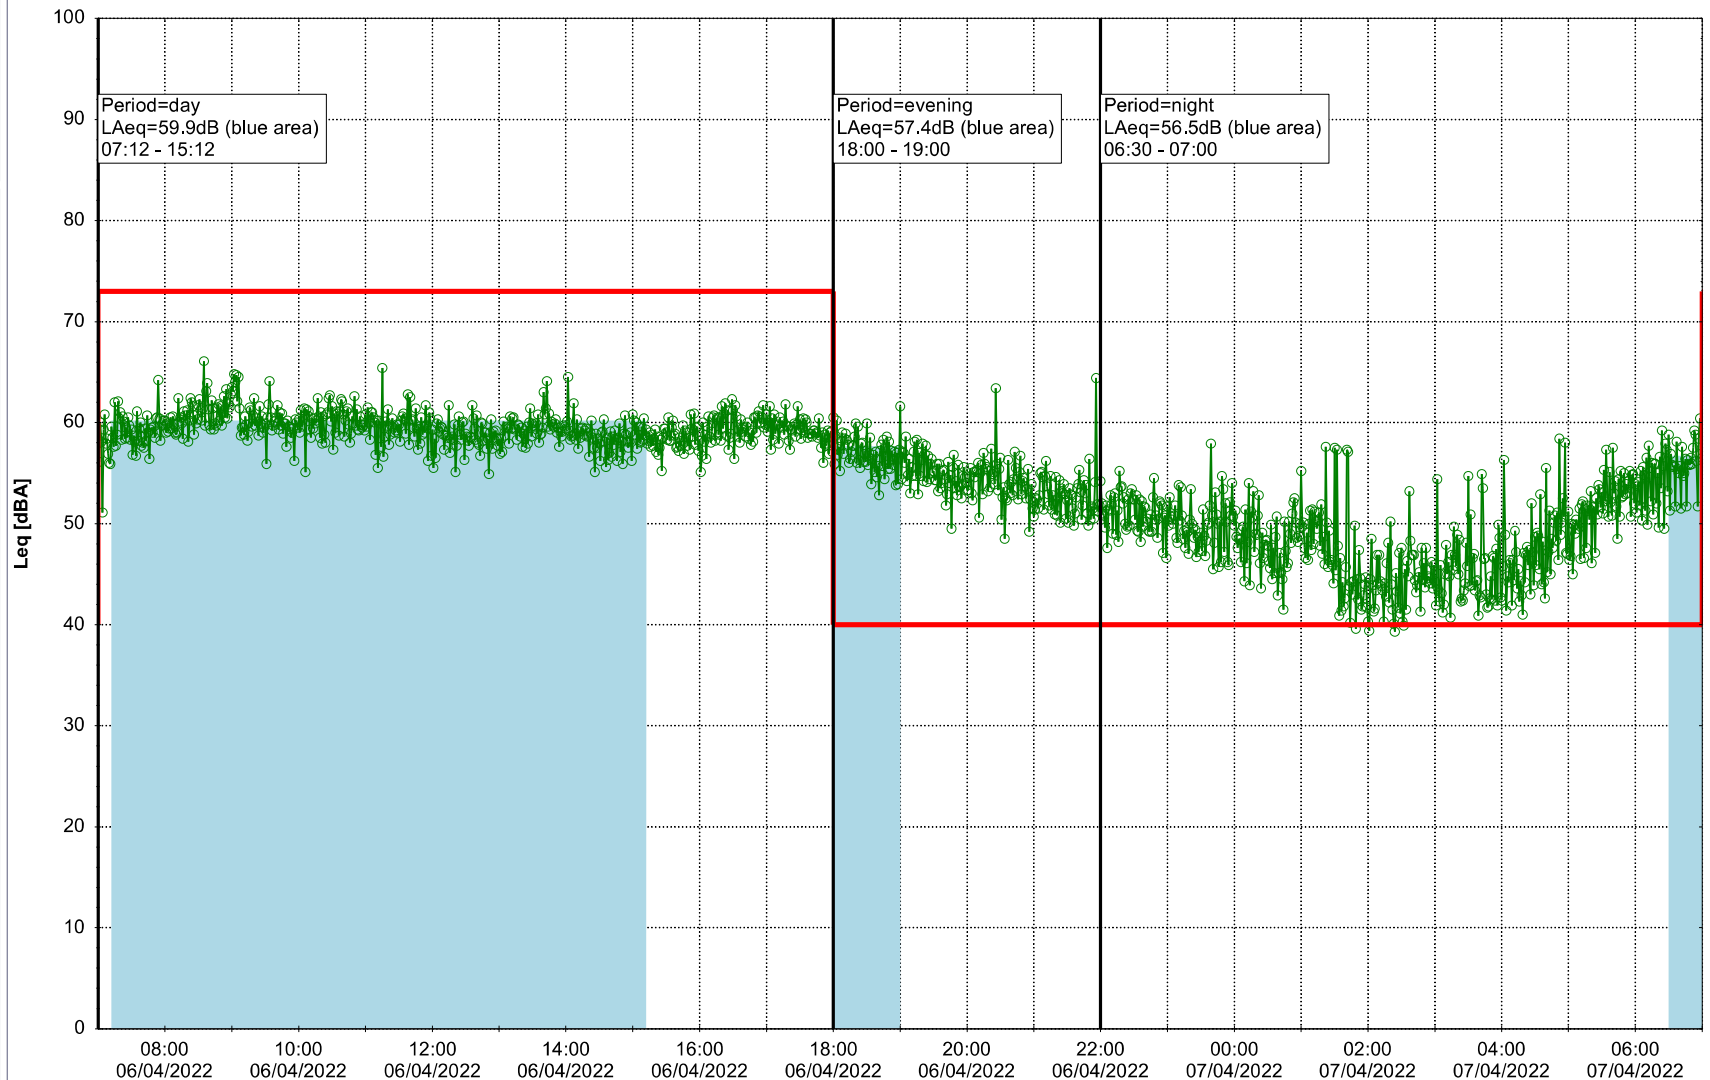

Plan View

Remarks

...

Noise Time Related Diagram

05/04/2022
06/04/2022

○ ○ ○ ○ HOL_NS01

Project: Kronos Sydhavnen
Construction: Havneholmen
Location: N-V

Plan View

Remarks

...

Noise Time Related Diagram

06/04/2022
07/04/2022

○ ○ ○ ○ HOL_NS01

Project: Kronos Sydhavnen
Construction: Havneholmen
Location: N-V

Plan View

Remarks