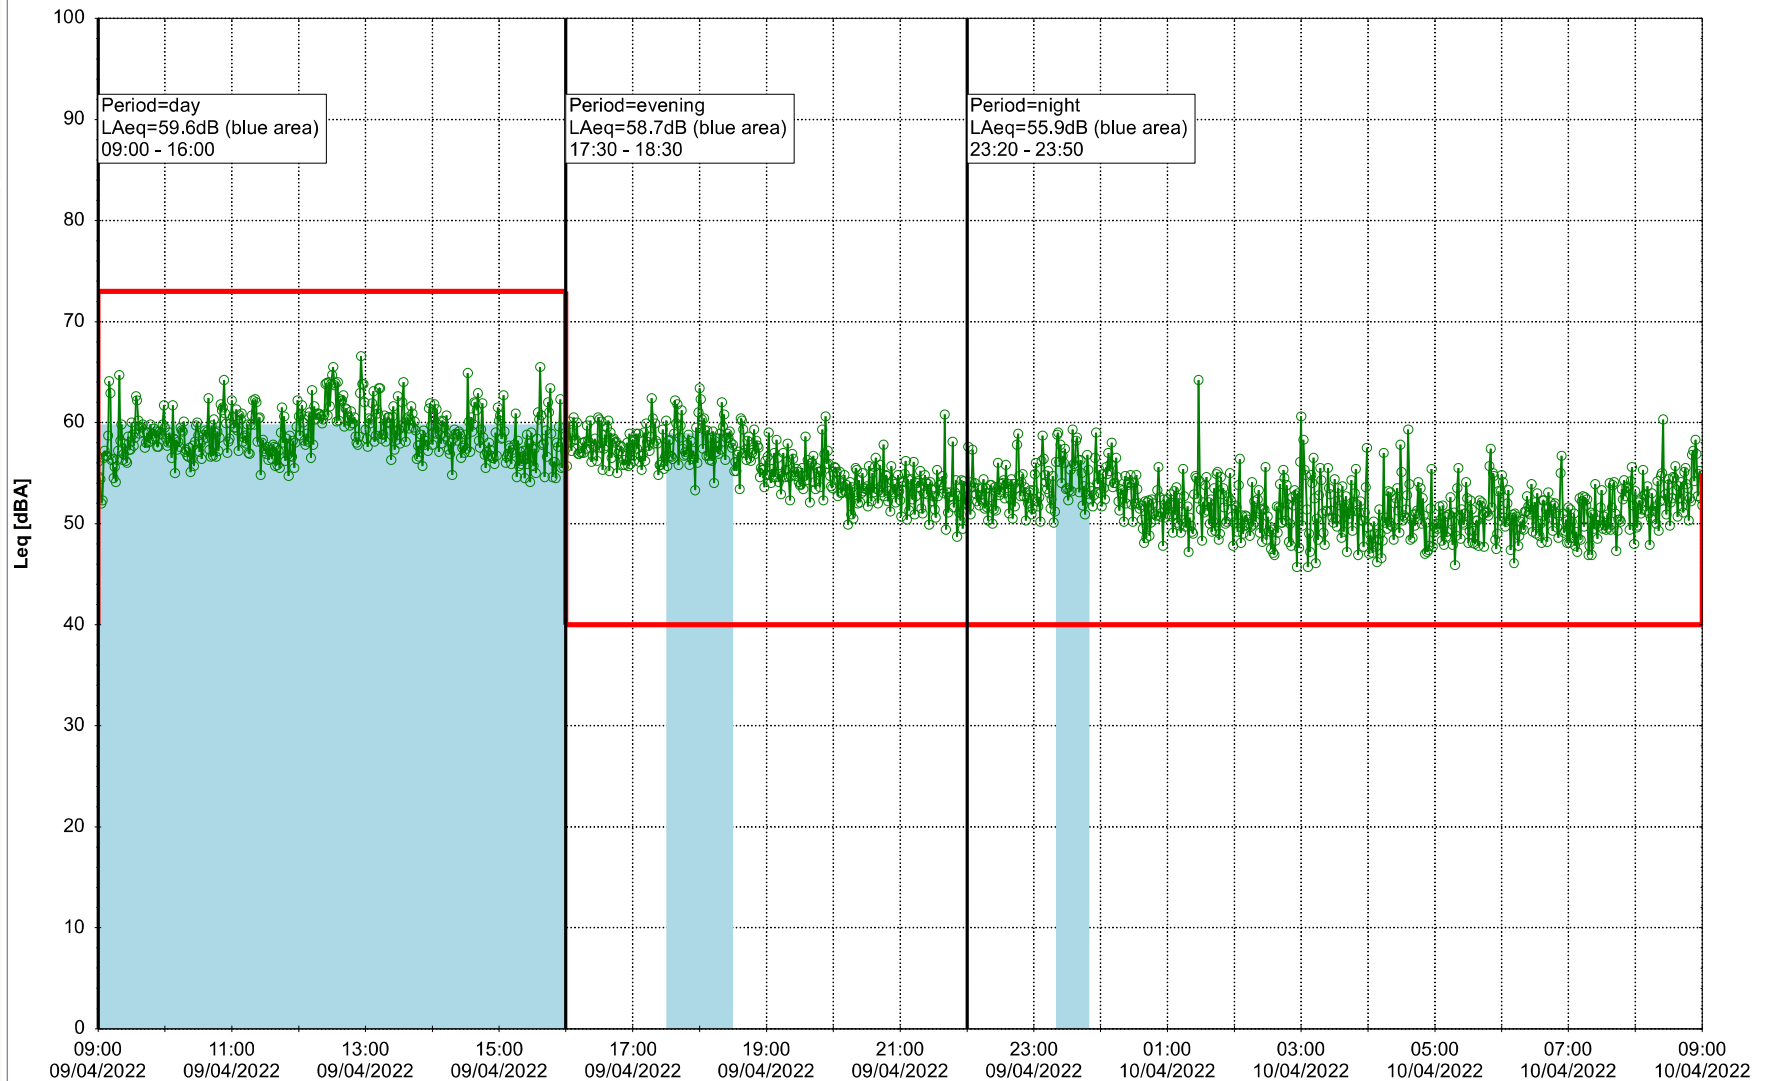

Noise Time Related Diagram

08/04/2022
09/04/2022

○ ○ ○ ○ HOL_NS01

Project: Kronos Sydhavnen
Construction: Havneholmen
Location: N-V

Plan View

Remarks

...

Noise Time Related Diagram

09/04/2022
10/04/2022

○ ○ ○ ○ HOL_NS01

Project: Kronos Sydhavnen
Construction: Havneholmen
Location: N-V

Plan View

Remarks

...

Noise Time Related Diagram

10/04/2022
11/04/2022