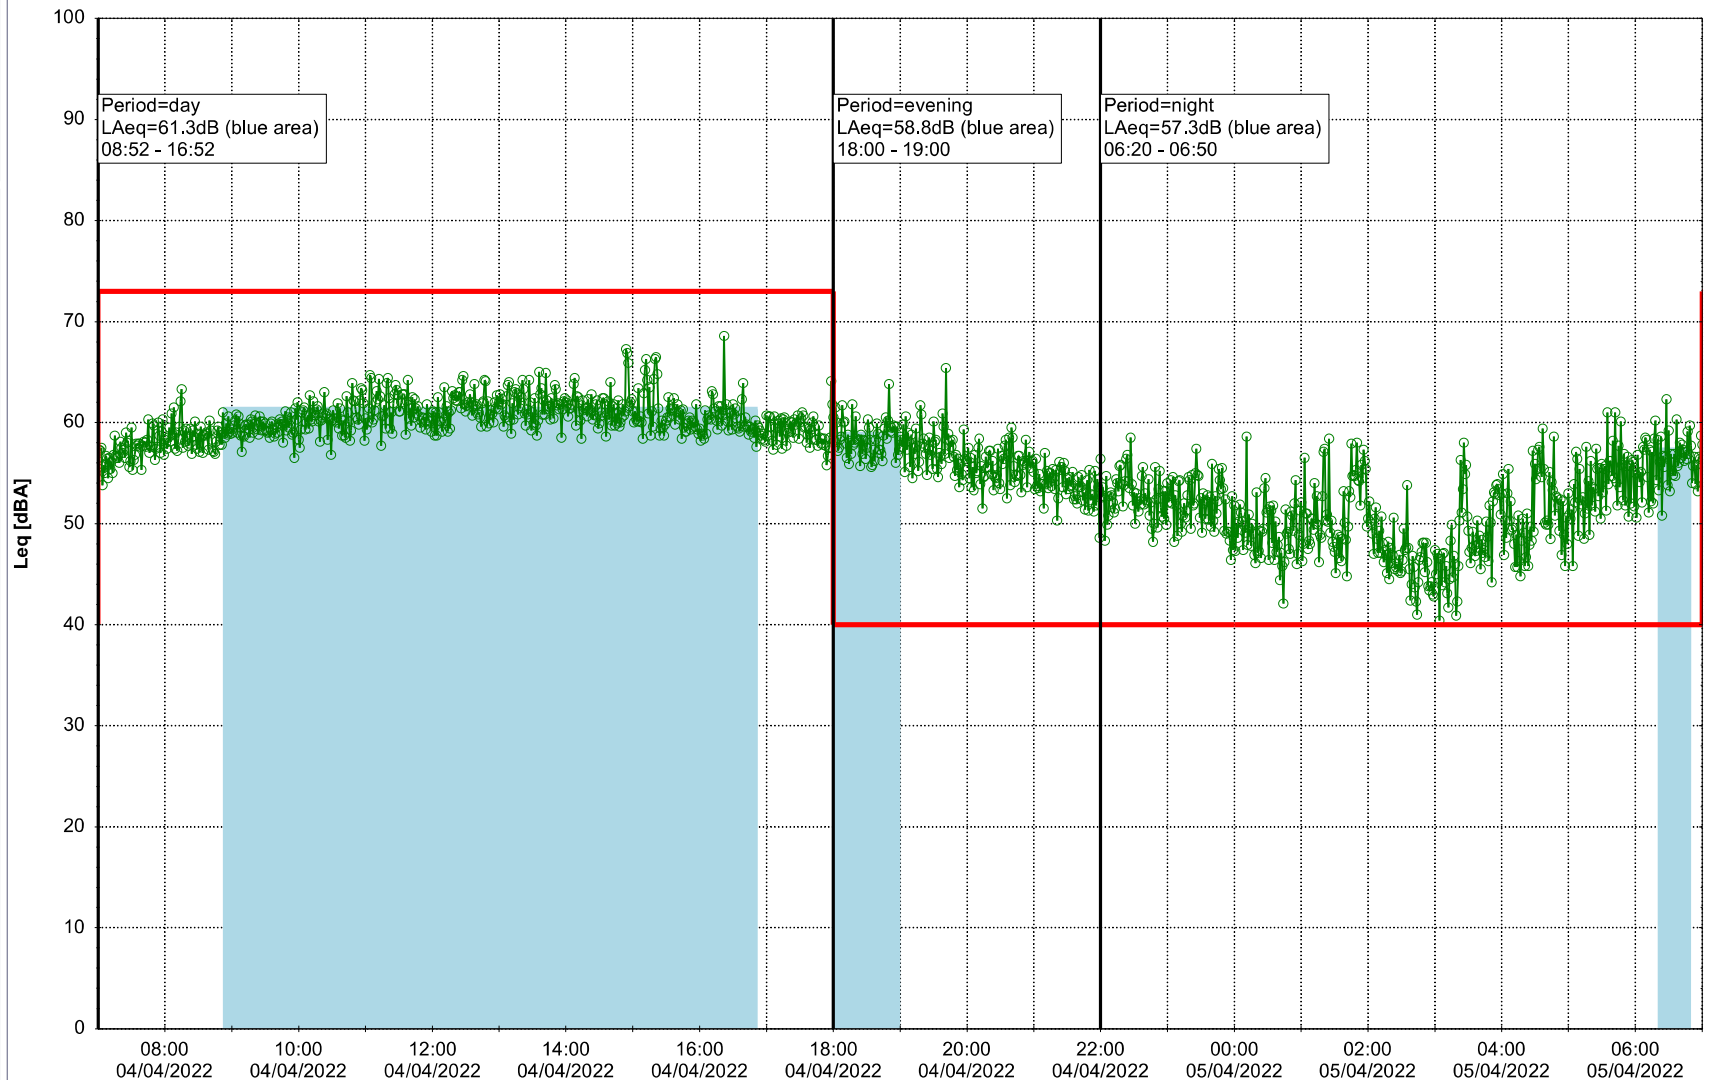

Project: Kronos Sydhavnen
Construction: Havneholmen
Location: N-V

Plan View

Remarks

...

Noise Time Related Diagram

04/04/2022
05/04/2022

○ ○ ○ ○ HOL_NS01

Project: Kronos Sydhavnen
Construction: Havneholmen
Location: N-V

Plan View

Remarks

...

Noise Time Related Diagram

05/04/2022
06/04/2022

○ ○ ○ ○ HOL_NS01

Project: Kronos Sydhavnen
Construction: Havneholmen
Location: N-V

Plan View

Remarks

...

Noise Time Related Diagram

06/04/2022
07/04/2022

○ ○ ○ ○ HOL_NS01

Project: Kronos Sydhavnen
Construction: Havneholmen
Location: N-V

Plan View

Remarks

Noise Time Related Diagram

08/04/2022
09/04/2022

○ ○ ○ ○ HOL_NS01

Project: Kronos Sydhavnen
Construction: Havneholmen
Location: N-V

Plan View

Remarks

...

Noise Time Related Diagram