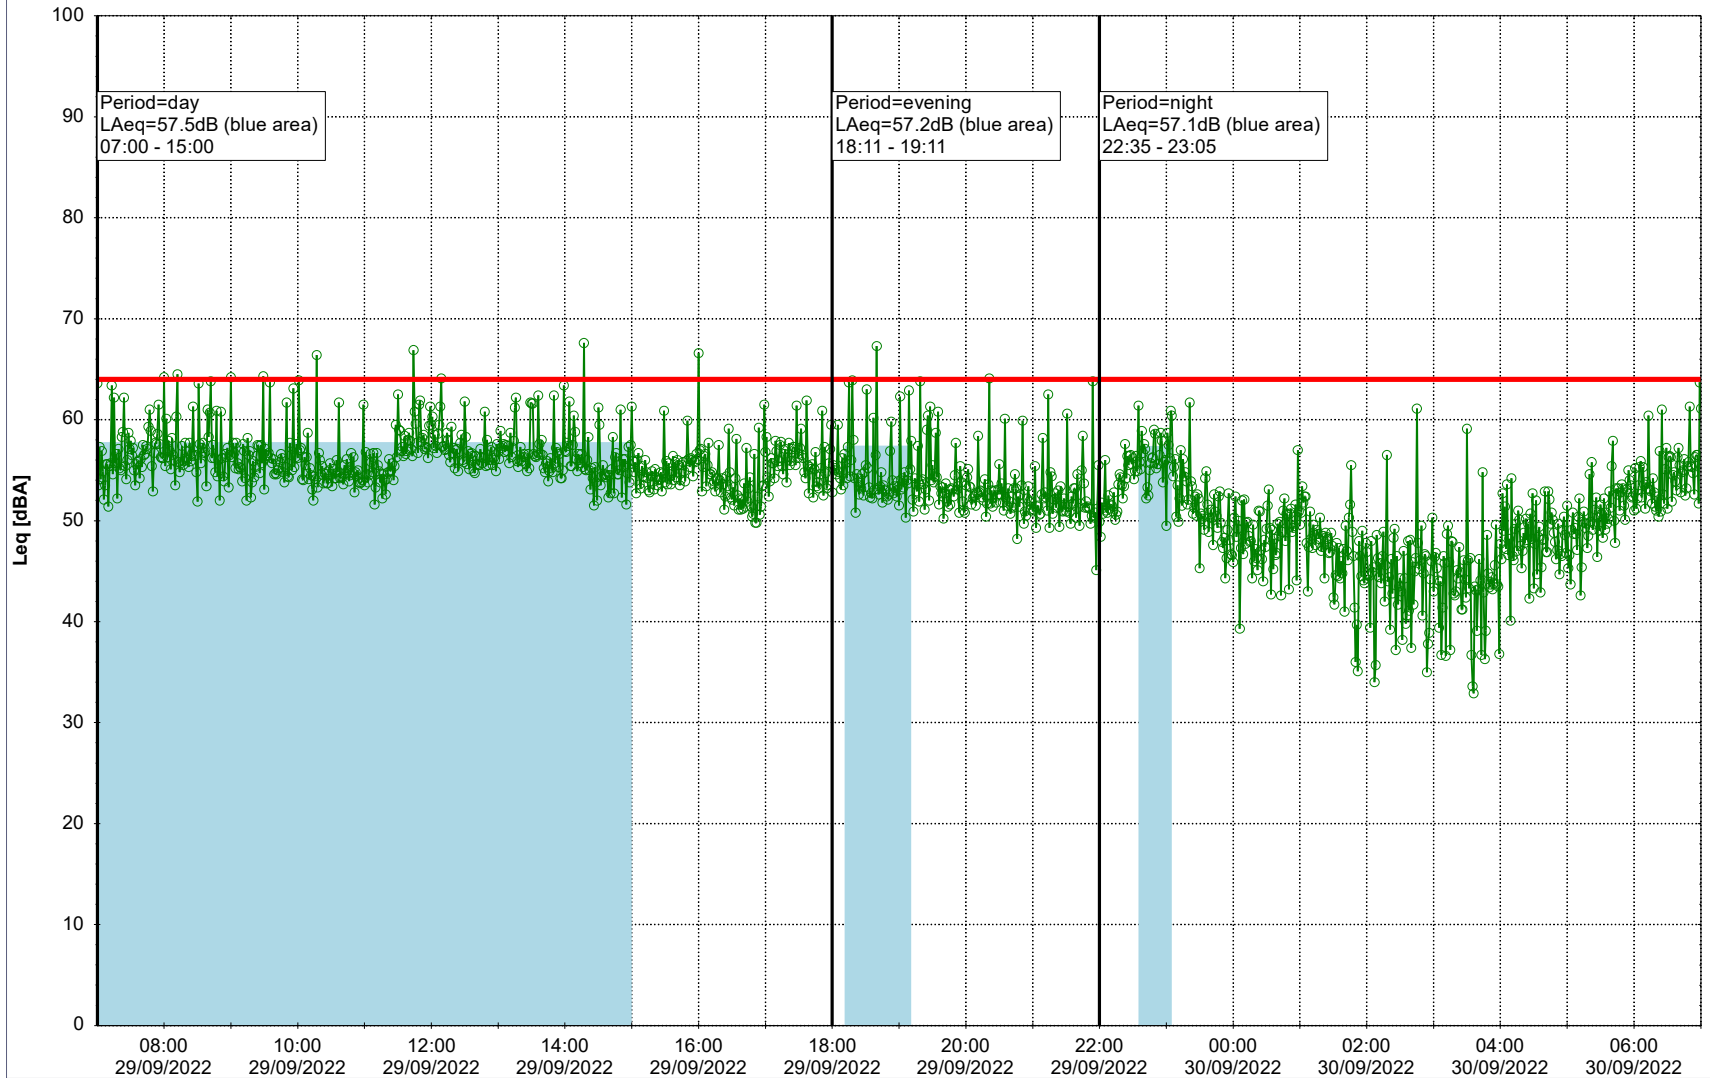

Plan View

Remarks

...

Noise Time Related Diagram

○○○ GAB_NS01

Project: Kronos Sydhavnen
Construction: Gåsebæk
Location: N-V

29/09/2022
30/09/2022

Plan View

Remarks

...

Noise Time Related Diagram

○○○○ GAB_NS01

Project: Kronos Sydhavnen
Construction: Gåsebæk
Location: N-V

30/09/2022
01/10/2022

Plan View

Remarks

...

Noise Time Related Diagram

○○○○ GAB_NS01

Project: Kronos Sydhavnen
Construction: Gåsebæk
Location: N-V

Plan View

Remarks

...

Noise Time Related Diagram