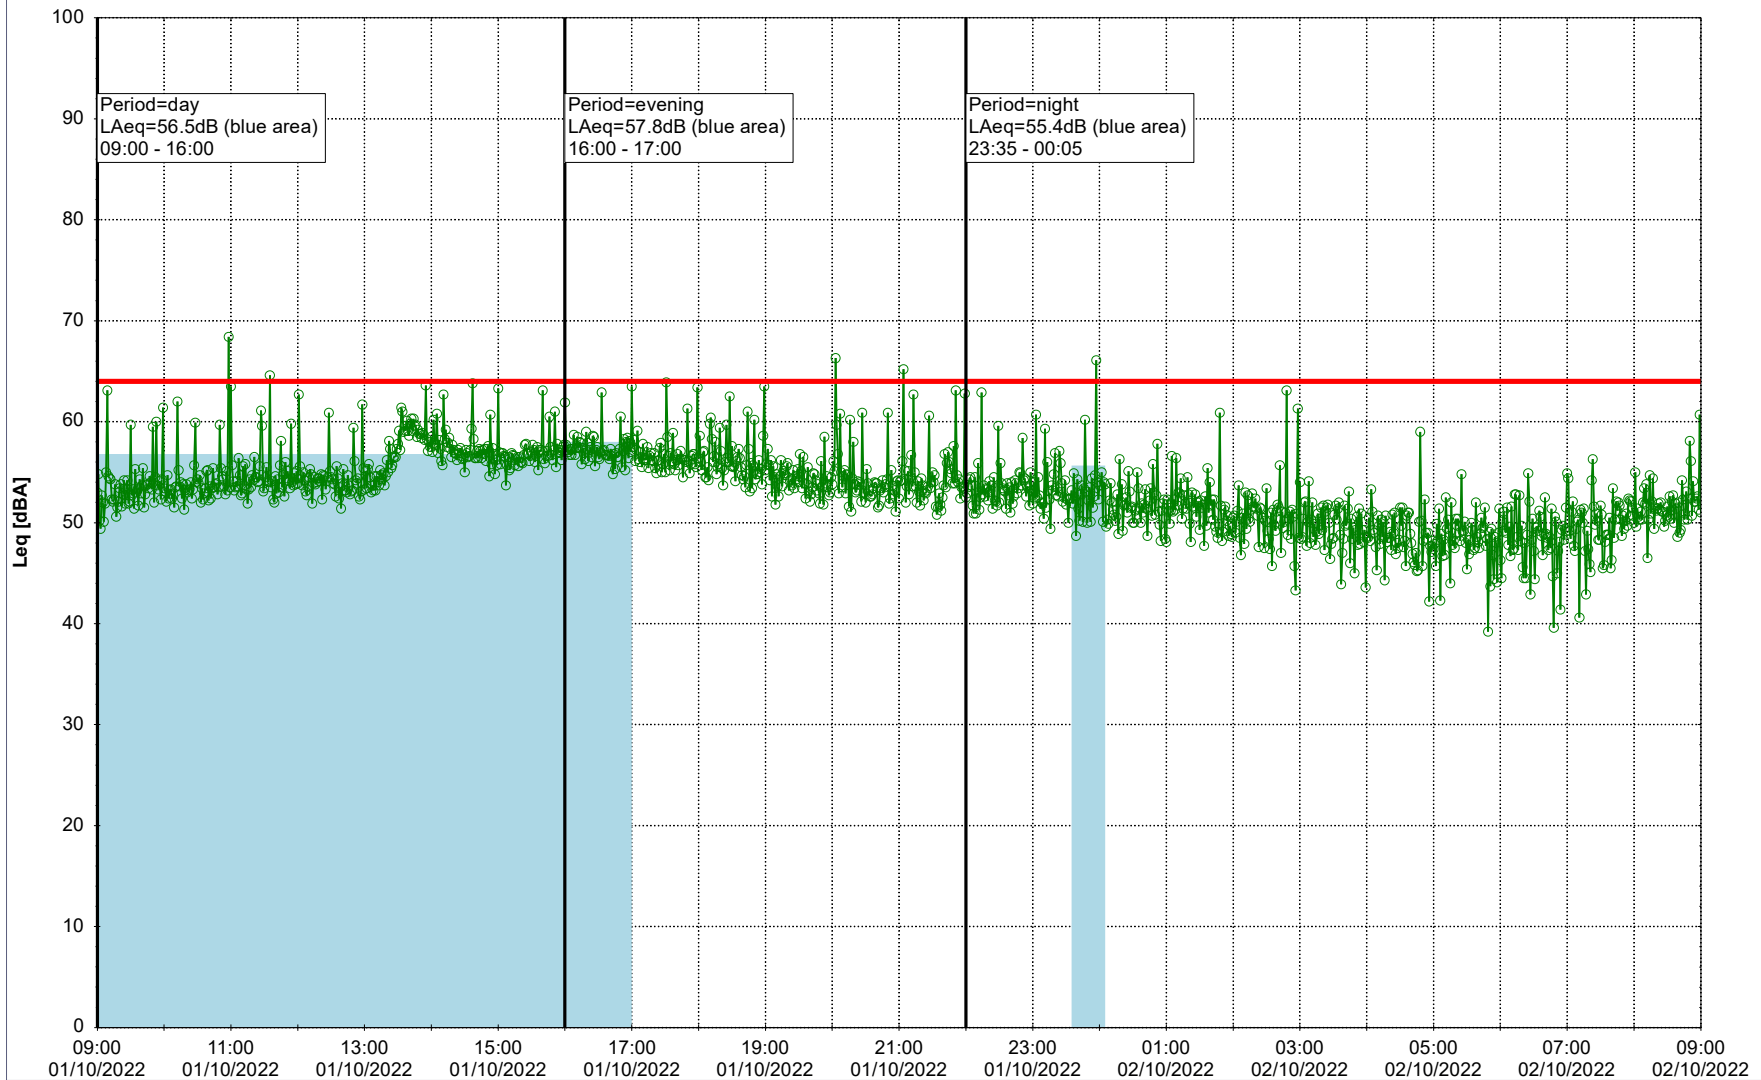

...

Noise Time Related Diagram

○○○○ GAB_NS01

Project: Kronos Sydhavnen
Construction: Gåsebæk
Location: N-V

Plan View

Remarks

...

Noise Time Related Diagram

01/10/2022
02/10/2022

○○○ GAB_NS01

Project: Kronos Sydhavnen
Construction: Gåsebæk
Location: N-V

Plan View

Remarks

...

Noise Time Related Diagram

02/10/2022
03/10/2022