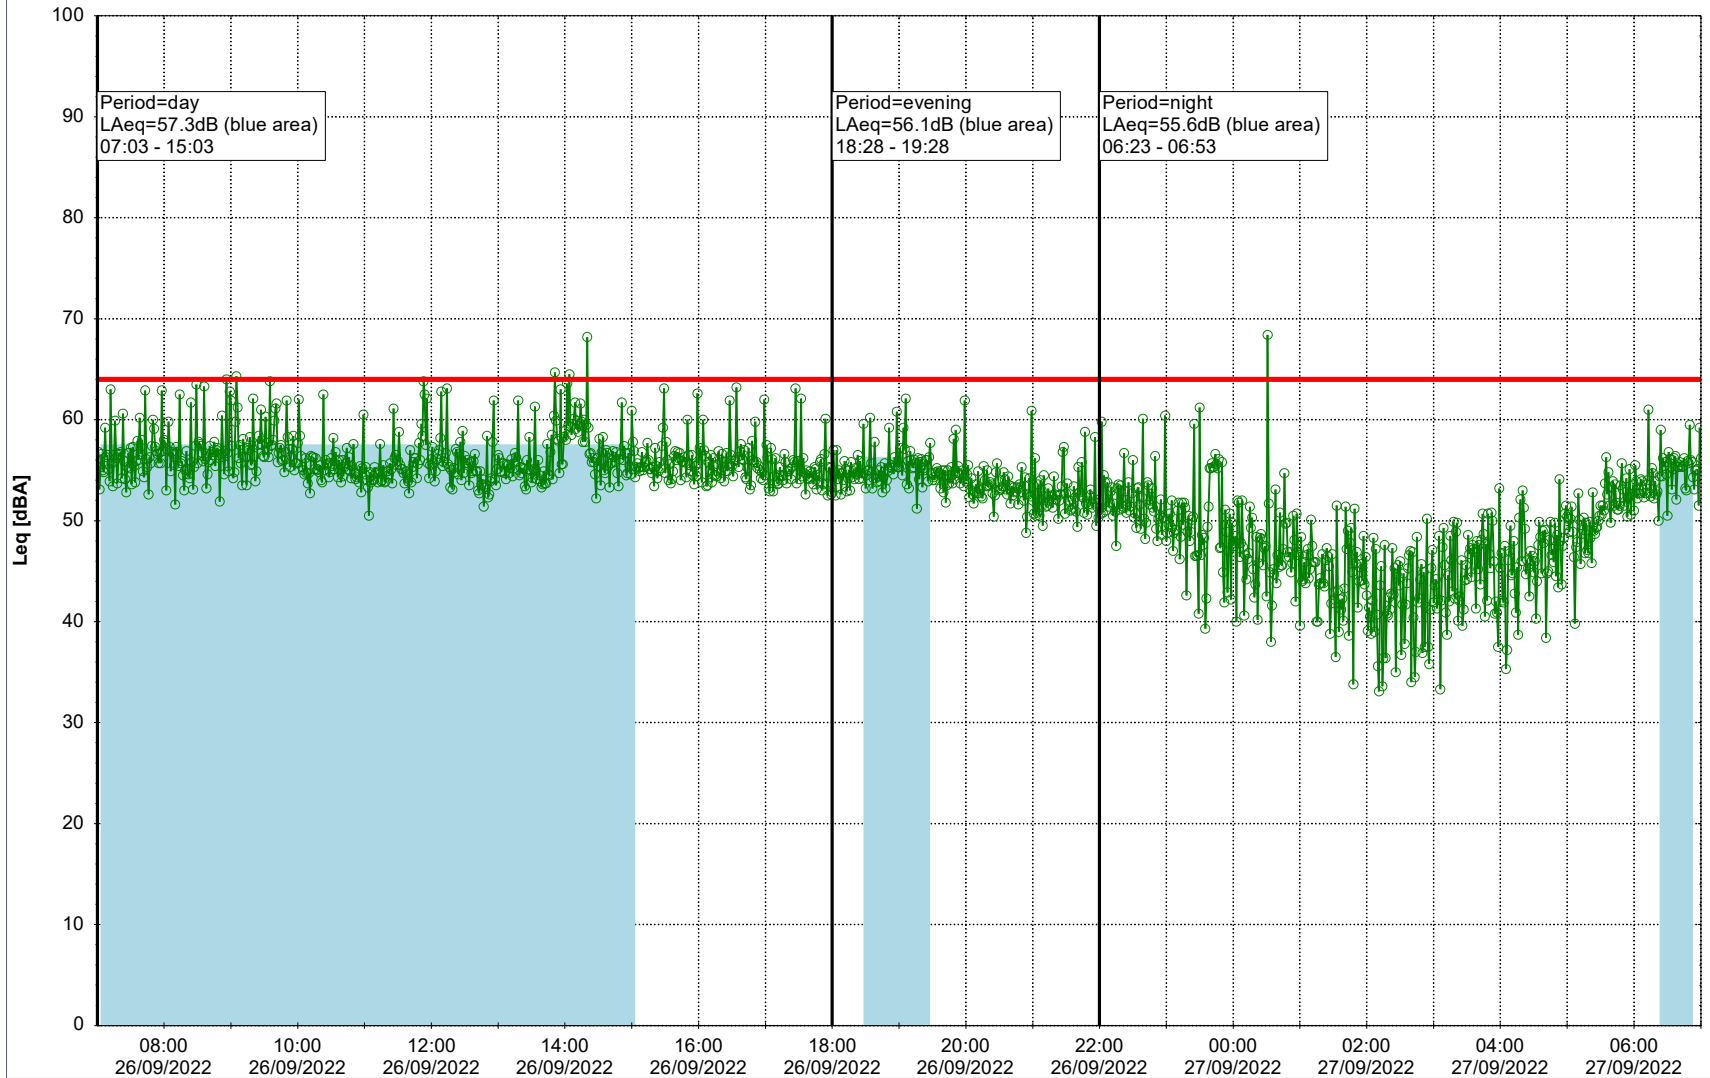

Project: Kronos Sydhavnen
Construction: Gåsebæk
Location: N-V

26/09/2022
27/09/2022

Plan View

Remarks

...

Noise Time Related Diagram

○○○ GAB_NS01

Project: Kronos Sydhavnen
Construction: Gåsebæk
Location: N-V

27/09/2022
28/09/2022

Plan View

Remarks

...

Noise Time Related Diagram

○○○ GAB_NS01

Project: Kronos Sydhavnen
Construction: Gåsebæk
Location: N-V

28/09/2022
29/09/2022

Plan View

Remarks

...

Noise Time Related Diagram

○○○ GAB_NS01

Project: Kronos Sydhavnen
Construction: Gåsebæk
Location: N-V

29/09/2022
30/09/2022

Plan View

Remarks

...

Noise Time Related Diagram

○○○○ GAB_NS01

Project: Kronos Sydhavnen
Construction: Gåsebæk
Location: N-V

30/09/2022
01/10/2022

Plan View

Remarks