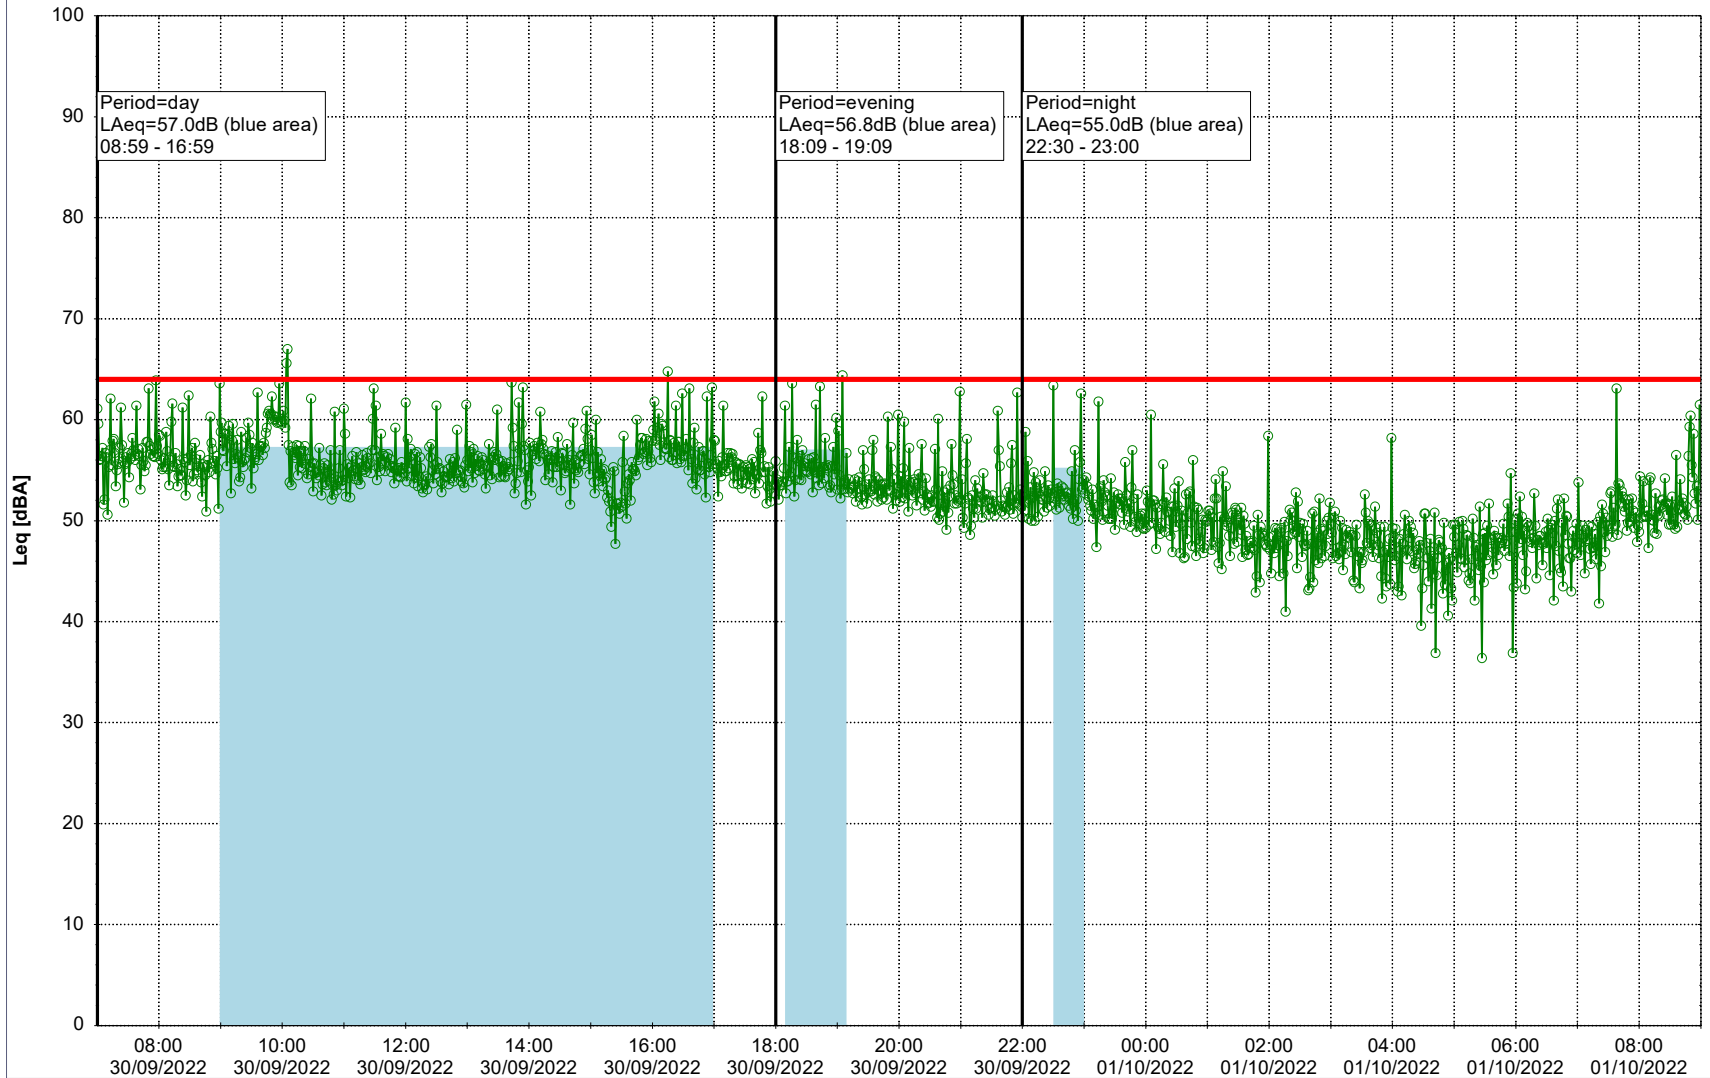

Remarks

...

Noise Time Related Diagram

○○○○ GAB_NS01

Project: Kronos Sydhavnen
Construction: Gåsebæk
Location: N-V

30/09/2022
01/10/2022

Plan View

Remarks

...

Noise Time Related Diagram

○○○○ GAB_NS01

Project: Kronos Sydhavnen
Construction: Gåsebæk
Location: N-V

Plan View

Remarks

...

Noise Time Related Diagram

01/10/2022
02/10/2022

○○○ GAB_NS01

Project: Kronos Sydhavnen
Construction: Gåsebæk
Location: N-V

Plan View

Remarks

...

Noise Time Related Diagram

02/10/2022
03/10/2022