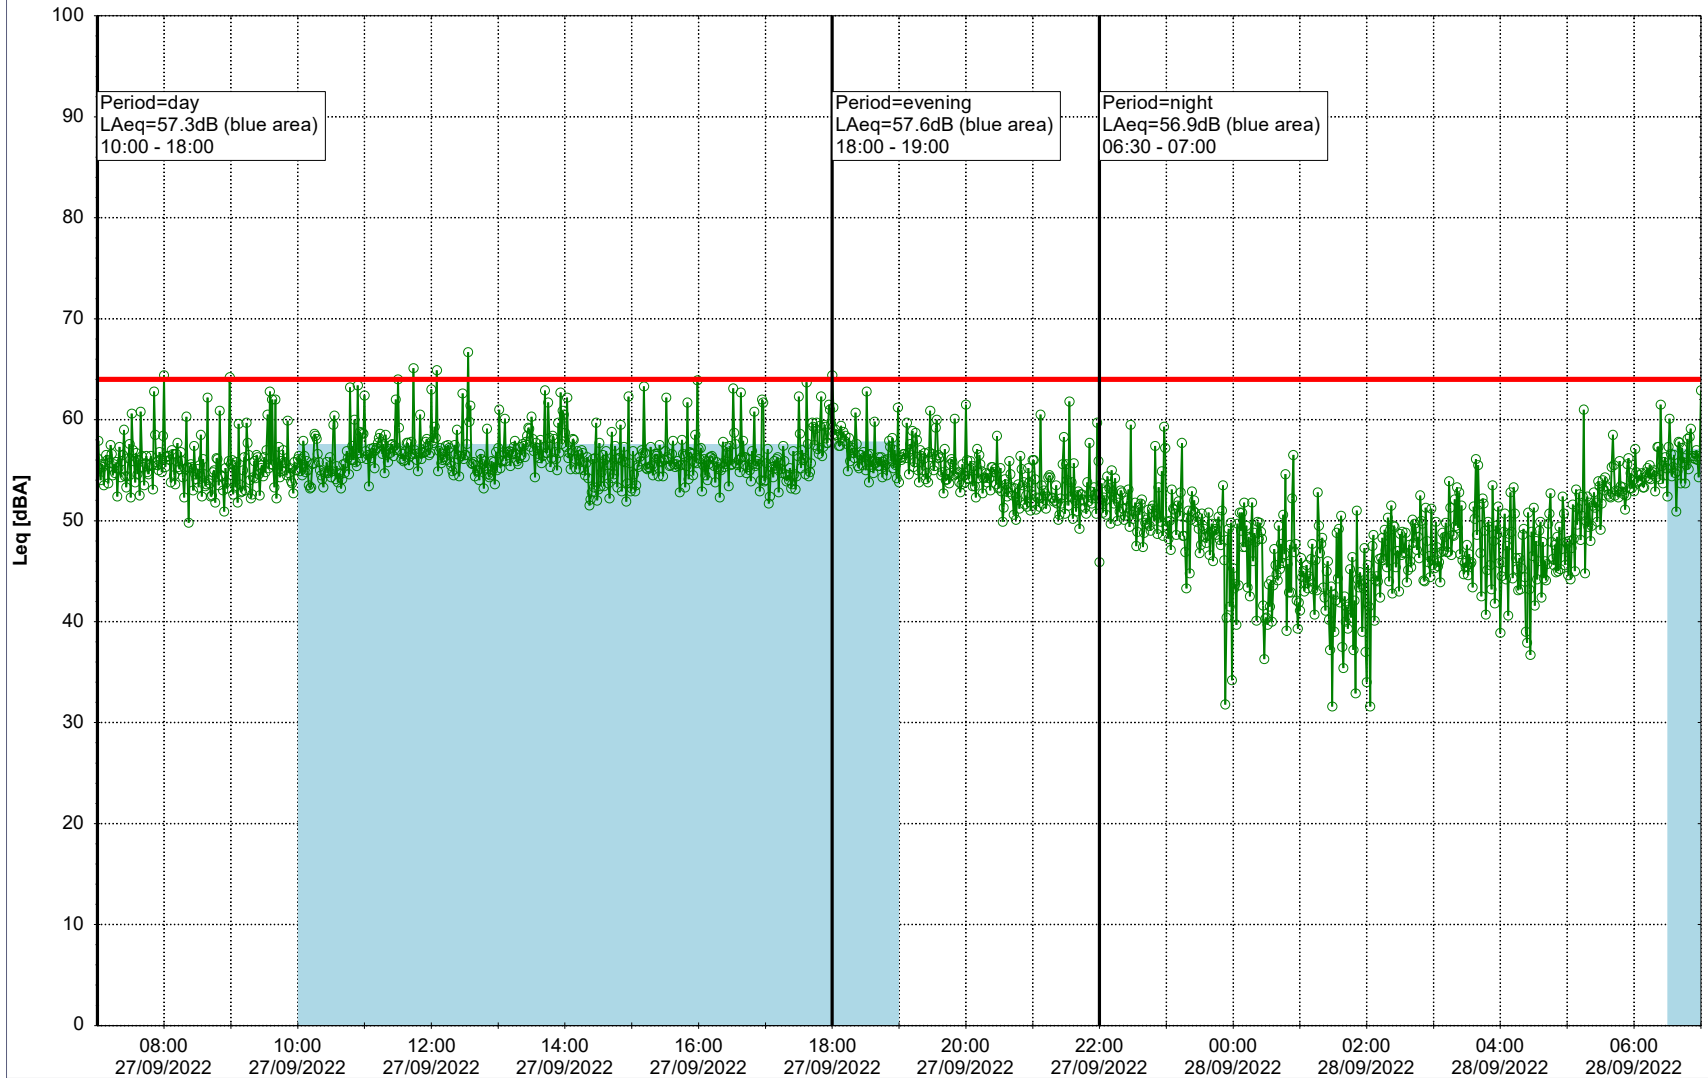

27/09/2022
28/09/2022

Plan View

Remarks

...

Noise Time Related Diagram

○○○ GAB_NS01

Project: Kronos Sydhavnen
Construction: Gåsebæk
Location: N-V

28/09/2022
29/09/2022

Plan View

Remarks

...

Noise Time Related Diagram

○○○ GAB_NS01

Project: Kronos Sydhavnen
Construction: Gåsebæk
Location: N-V

29/09/2022
30/09/2022

Plan View

Remarks

...

Noise Time Related Diagram

○○○○ GAB_NS01

Project: Kronos Sydhavnen
Construction: Gåsebæk
Location: N-V

30/09/2022
01/10/2022

Plan View

Remarks

...

Noise Time Related Diagram

○○○○ GAB_NS01

Project: Kronos Sydhavnen
Construction: Gåsebæk
Location: N-V

Plan View

Remarks

...

Noise Time Related Diagram