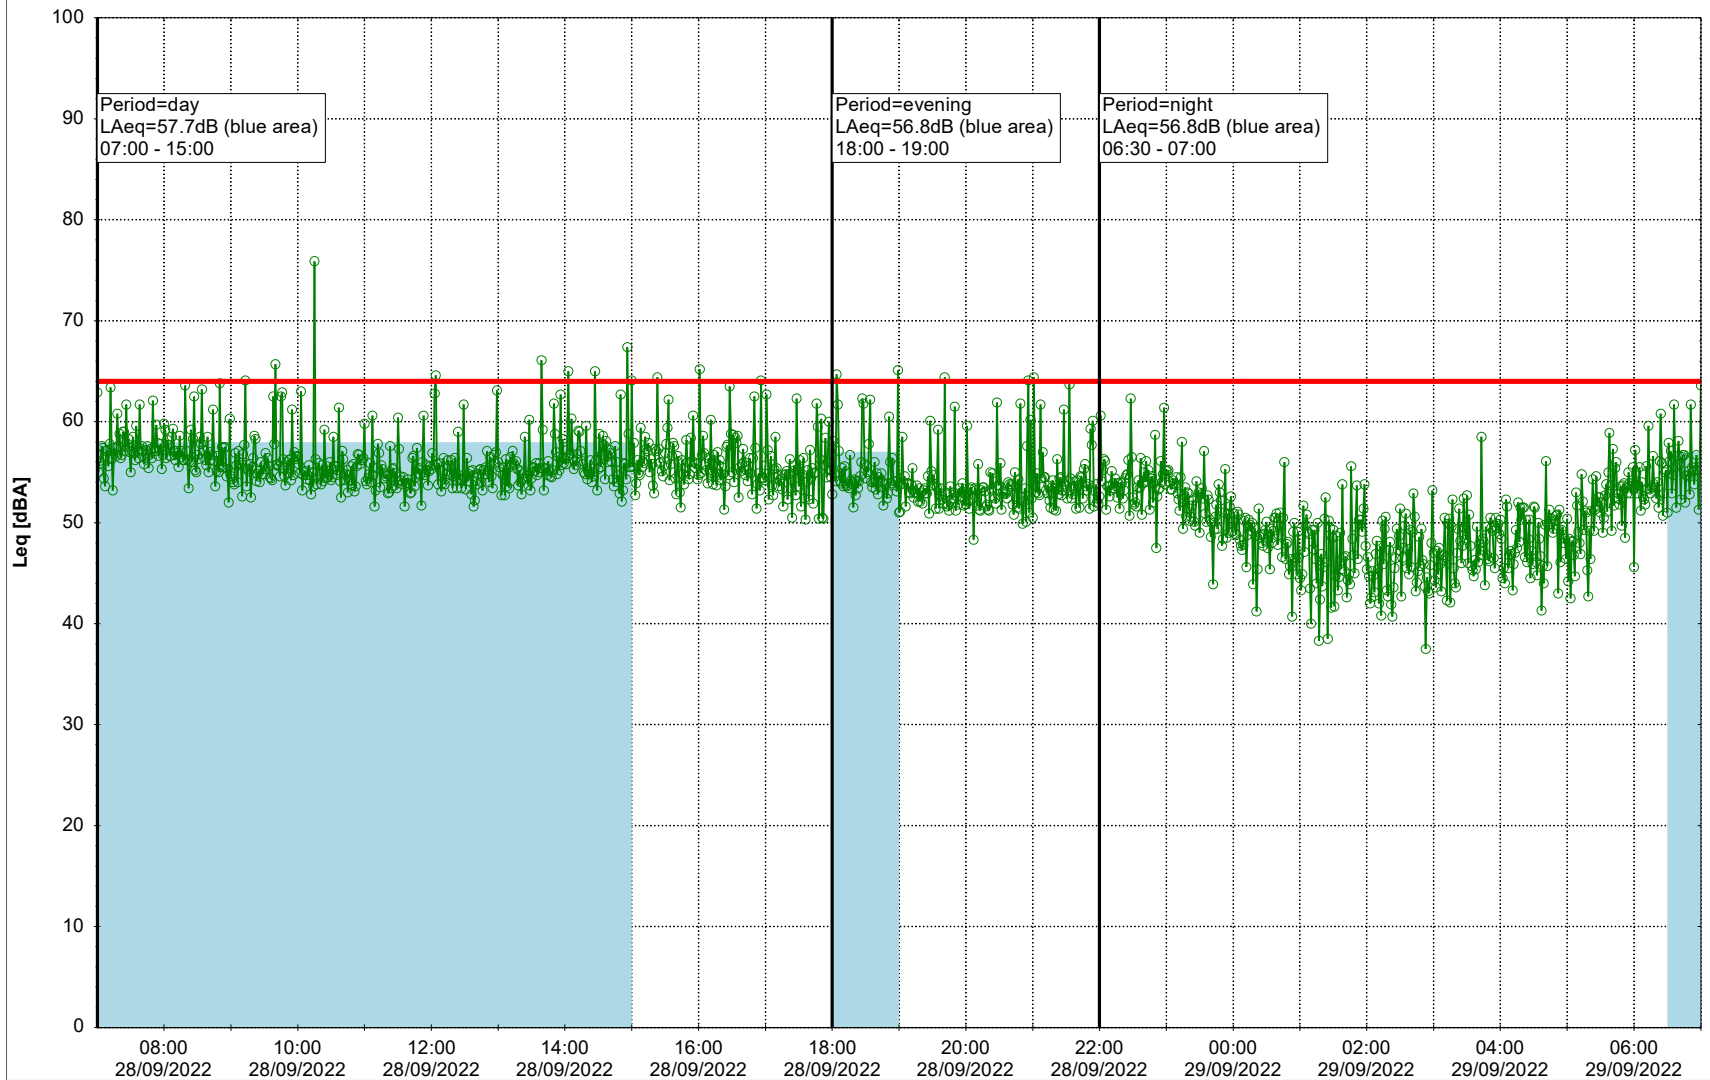

Plan View

Remarks

...

Noise Time Related Diagram

○○○ GAB_NS01

Project: Kronos Sydhavnen
Construction: Gåsebæk
Location: N-V

29/09/2022
30/09/2022

Plan View

Remarks

...

Noise Time Related Diagram

○○○○ GAB_NS01

Project: Kronos Sydhavnen
Construction: Gåsebæk
Location: N-V

30/09/2022
01/10/2022

Plan View

Remarks

...

Noise Time Related Diagram

○○○○ GAB_NS01

Project: Kronos Sydhavnen
Construction: Gåsebæk
Location: N-V

Plan View

Remarks

...

Noise Time Related Diagram