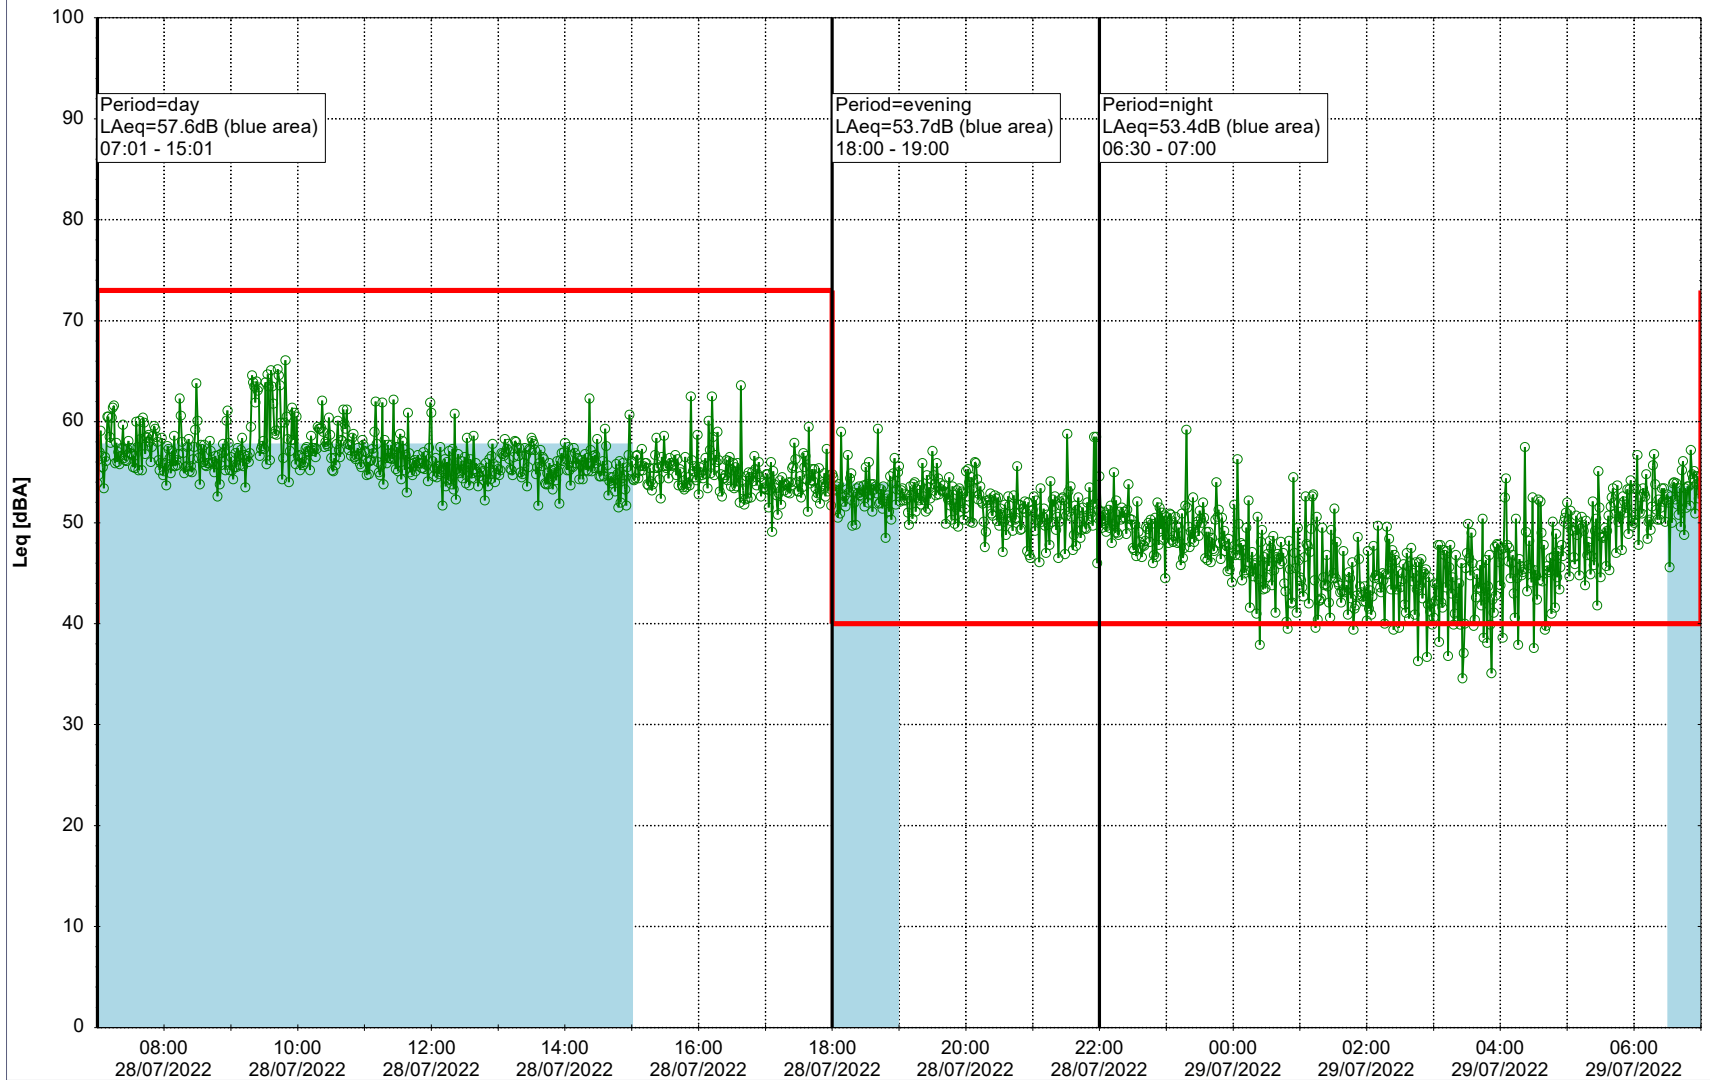

### Noise Time Related Diagram

27/07/2022  
28/07/2022

○ ○ ○ ○ HOL\_NS01

**Project:** Kronos Sydhavnen  
**Construction:** Havneholmen  
**Location:** N-V

Plan View

Remarks

...

### Noise Time Related Diagram

28/07/2022  
29/07/2022

○ ○ ○ ○ HOL\_NS01

Project: Kronos Sydhavnen  
Construction: Havneholmen  
Location: N-V

Plan View

Remarks

...