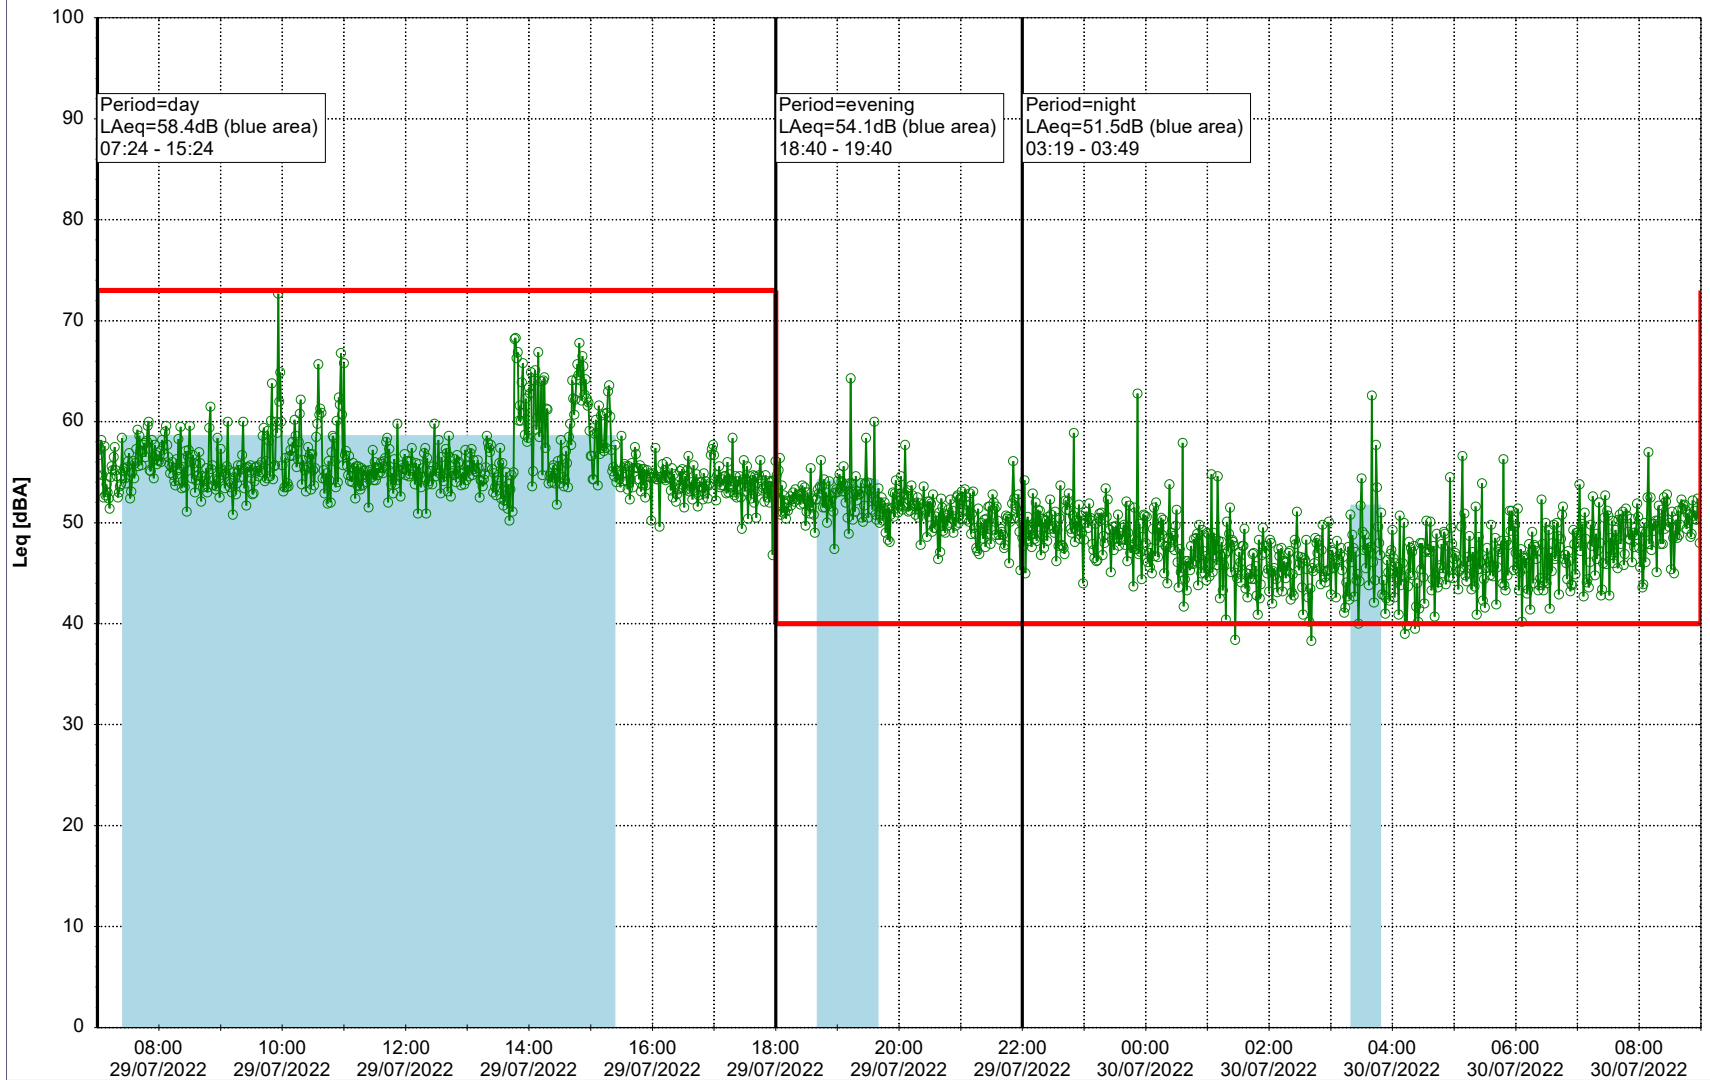

### Noise Time Related Diagram

28/07/2022  
29/07/2022

○ ○ ○ ○ HOL\_NS01

Project: Kronos Sydhavnen  
Construction: Havneholmen  
Location: N-V

Plan View

Remarks

...

### Noise Time Related Diagram

29/07/2022  
30/07/2022

○ ○ ○ ○ HOL\_NS01

**Project:** Kronos Sydhavnen  
**Construction:** Havneholmen  
**Location:** N-V

Plan View

Remarks

...